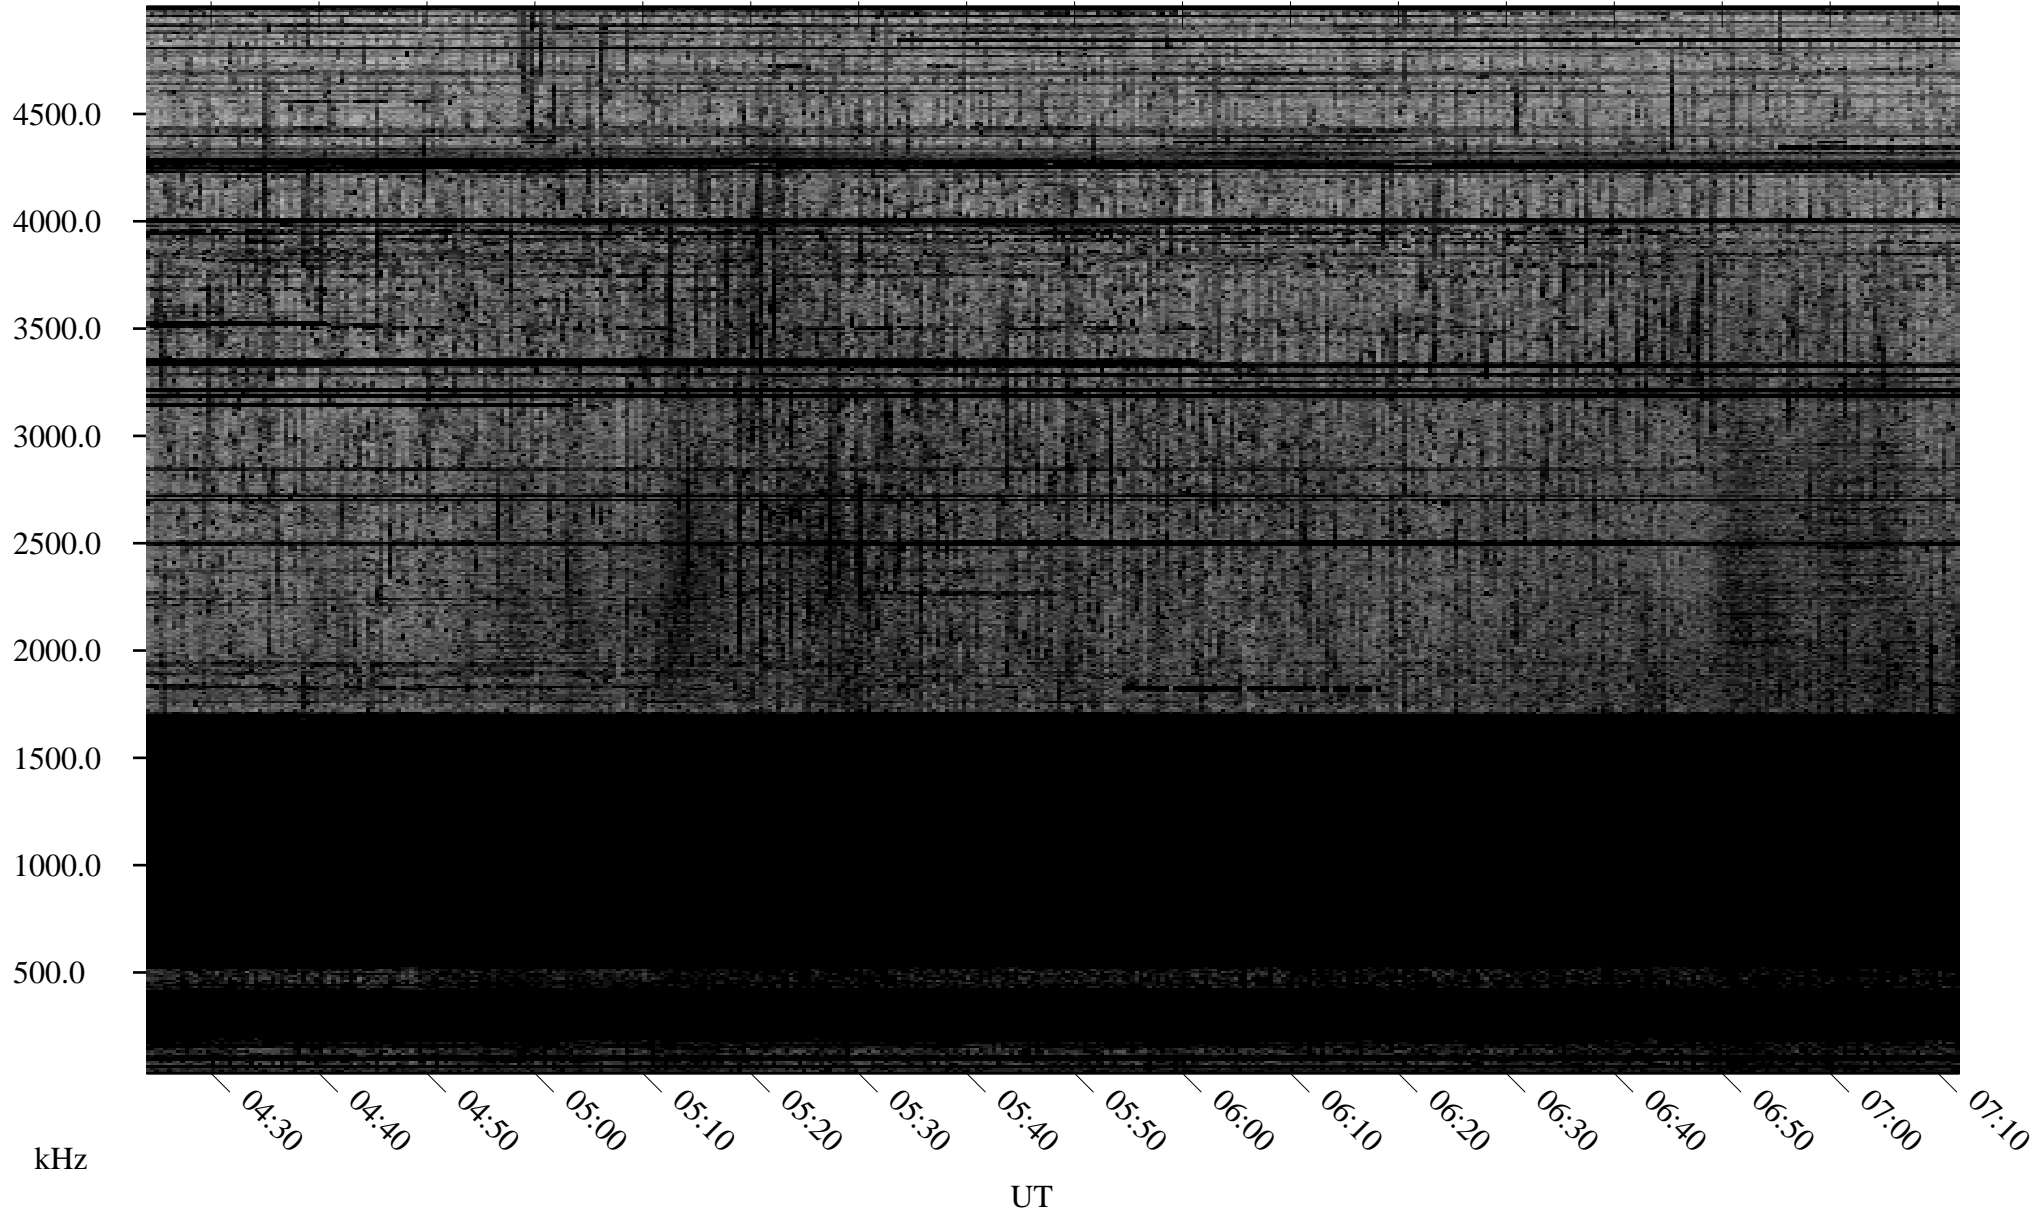

11/19/2009 Churchill, Manitoba

Linear Scale Black = 161 White = 15

ch093231.r00SUm max_12

Page 1

11/19/2009 Churchill, Manitoba

Linear Scale Black = 161 White = 15

ch093231.r00SUm max_12

Page 2

11/20/2009 Churchill, Manitoba

Linear Scale Black = 161 White = 15

ch093231.r00SUm max_12

Page 3

11/20/2009 Churchill, Manitoba

Linear Scale Black = 161 White = 15

ch093231.r00SUm max_12

Page 4

11/20/2009 Churchill, Manitoba

Linear Scale Black = 161 White = 15

ch093231.r00SUm max_12

Page 5

11/20/2009 Churchill, Manitoba

Linear Scale Black = 161 White = 15

ch093231.r00SUm max_12

Page 6

11/20/2009 Churchill, Manitoba

Linear Scale Black = 161 White = 15

ch093231.r00SUm max_12

Page 7

11/20/2009 Churchill, Manitoba

Linear Scale Black = 161 White = 15

ch093231.r00SUm max_12