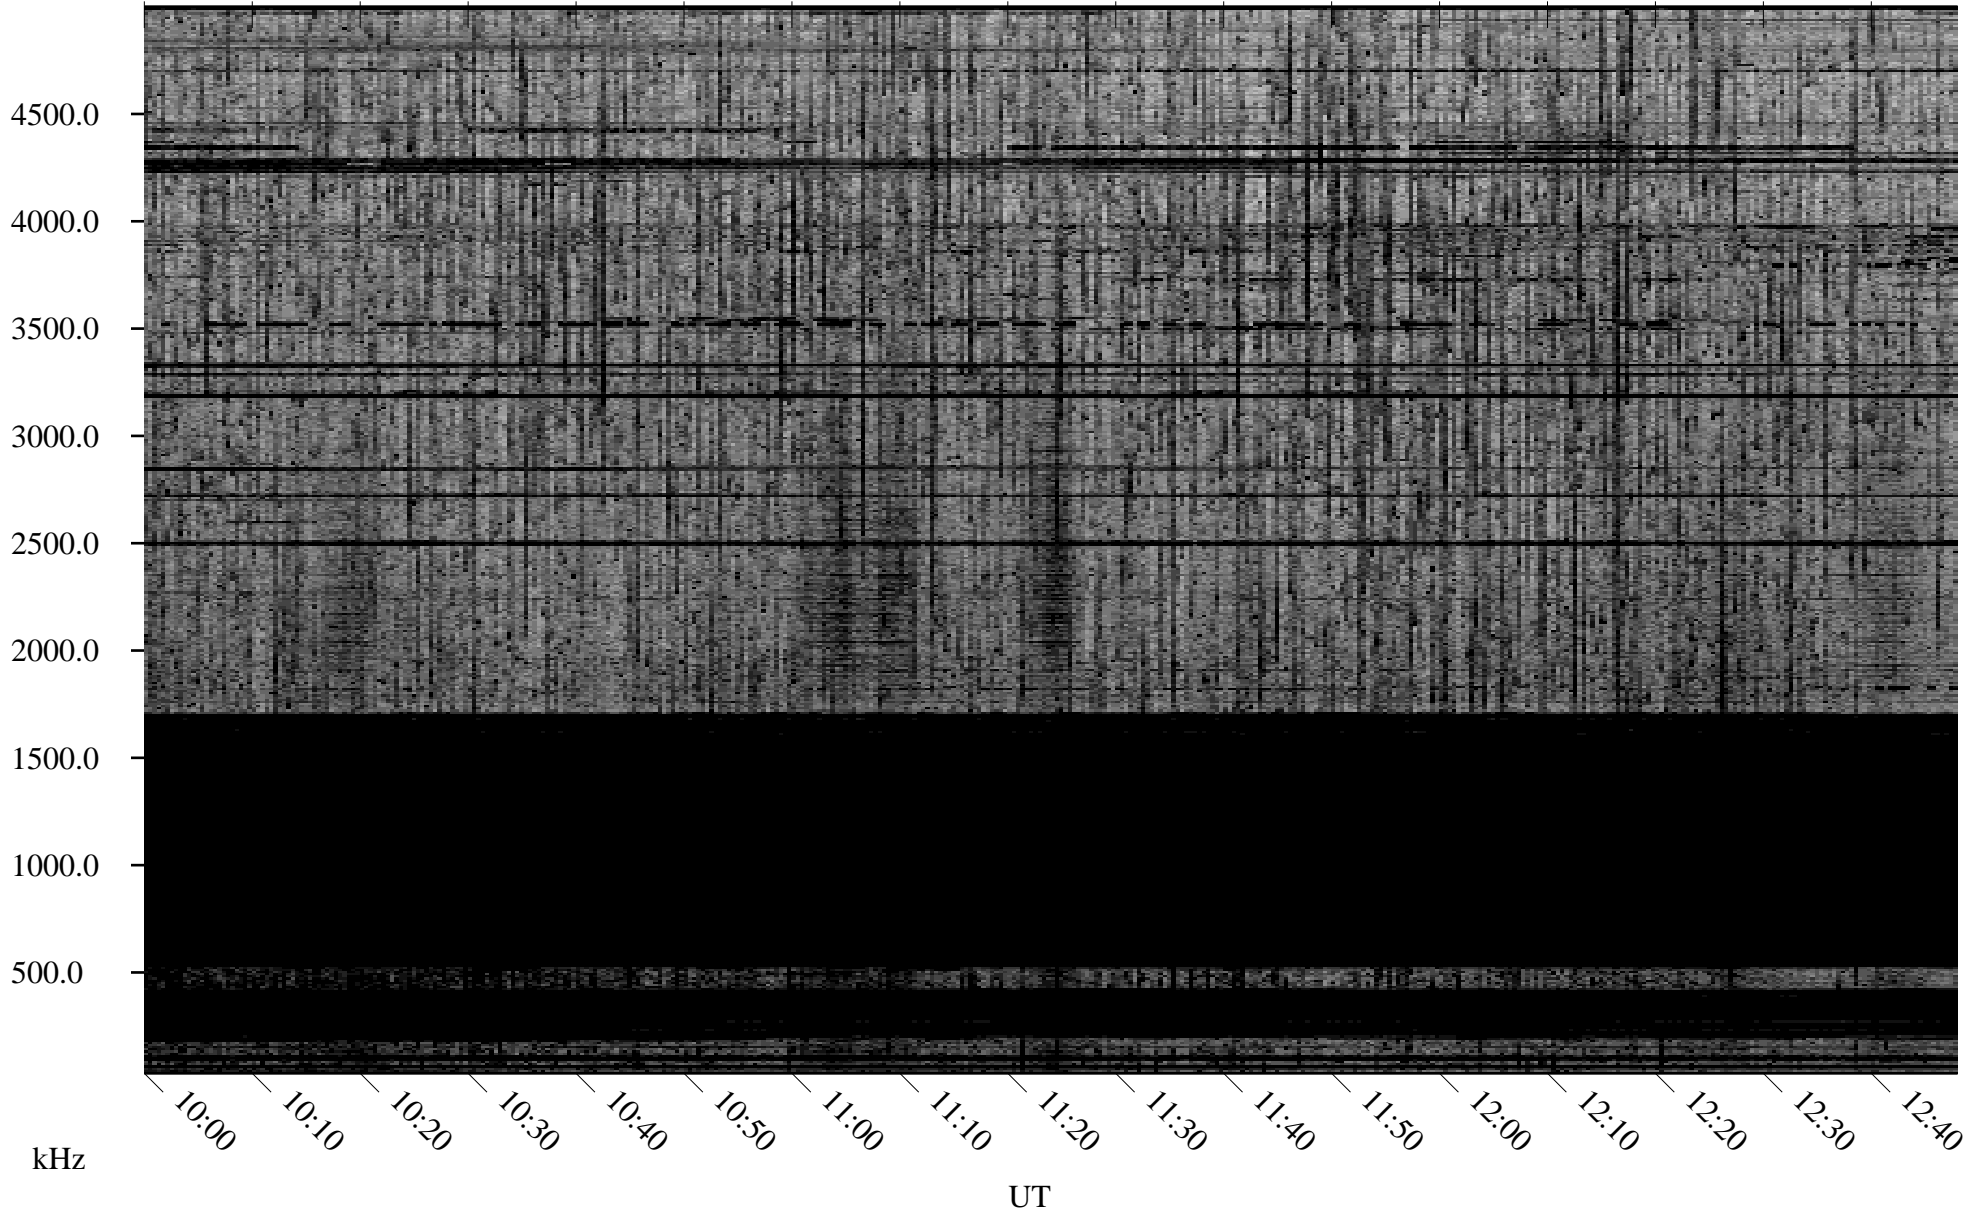

11/20/2009 Churchill, Manitoba

Linear Scale Black = 161 White = 15

ch093231.r00SUm max_12

Page 3

11/20/2009 Churchill, Manitoba

Linear Scale Black = 161 White = 15

ch093231.r00SUm max_12

Page 4

11/20/2009 Churchill, Manitoba

Linear Scale Black = 161 White = 15

ch093231.r00SUm max_12

Page 5

11/20/2009 Churchill, Manitoba

Linear Scale Black = 161 White = 15

ch093231.r00SUm max_12

Page 6

11/20/2009 Churchill, Manitoba

Linear Scale Black = 161 White = 15

ch093231.r00SUm max_12

Page 7

11/20/2009 Churchill, Manitoba

Linear Scale Black = 161 White = 15

ch093231.r00SUm max_12