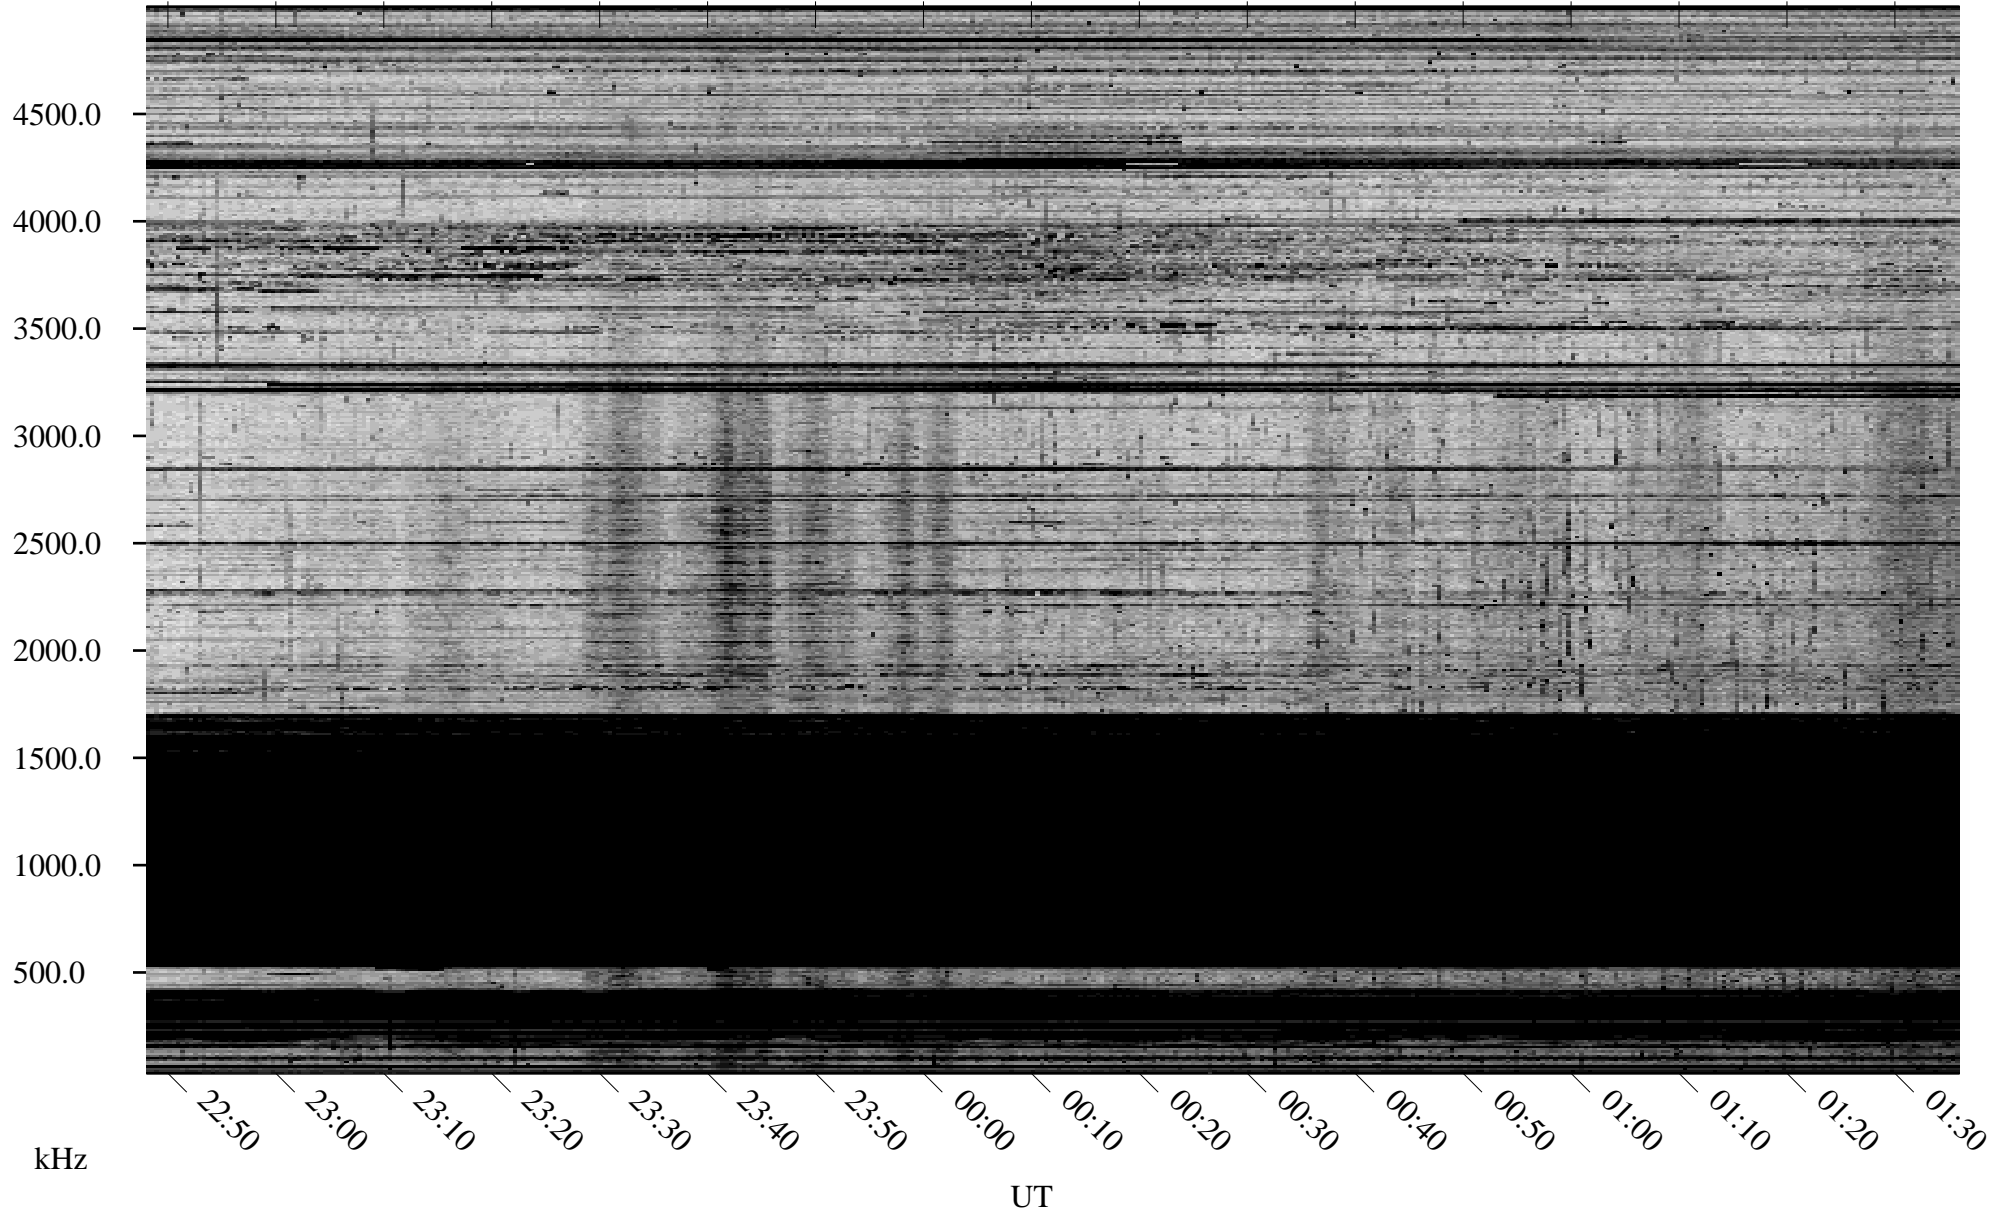

11/19/2009 Churchill, Manitoba

Linear Scale Black = 161 White = 15

ch093231.r00SUm max_12

Page 1

11/19/2009 Churchill, Manitoba

Linear Scale Black = 161 White = 15

ch093231.r00SUm max_12

Page 2

11/20/2009 Churchill, Manitoba

Linear Scale Black = 161 White = 15

ch093231.r00SUm max_12

Page 3

11/20/2009 Churchill, Manitoba

Linear Scale Black = 161 White = 15

ch093231.r00SUm max_12

Page 4

11/20/2009 Churchill, Manitoba

Linear Scale Black = 161 White = 15

ch093231.r00SUm max_12

Page 5

11/20/2009 Churchill, Manitoba

Linear Scale Black = 161 White = 15

ch093231.r00SUm max_12

Page 6

11/20/2009 Churchill, Manitoba

Linear Scale Black = 161 White = 15

ch093231.r00SUm max_12

Page 7

11/20/2009 Churchill, Manitoba

Linear Scale Black = 161 White = 15

ch093231.r00SUm max_12