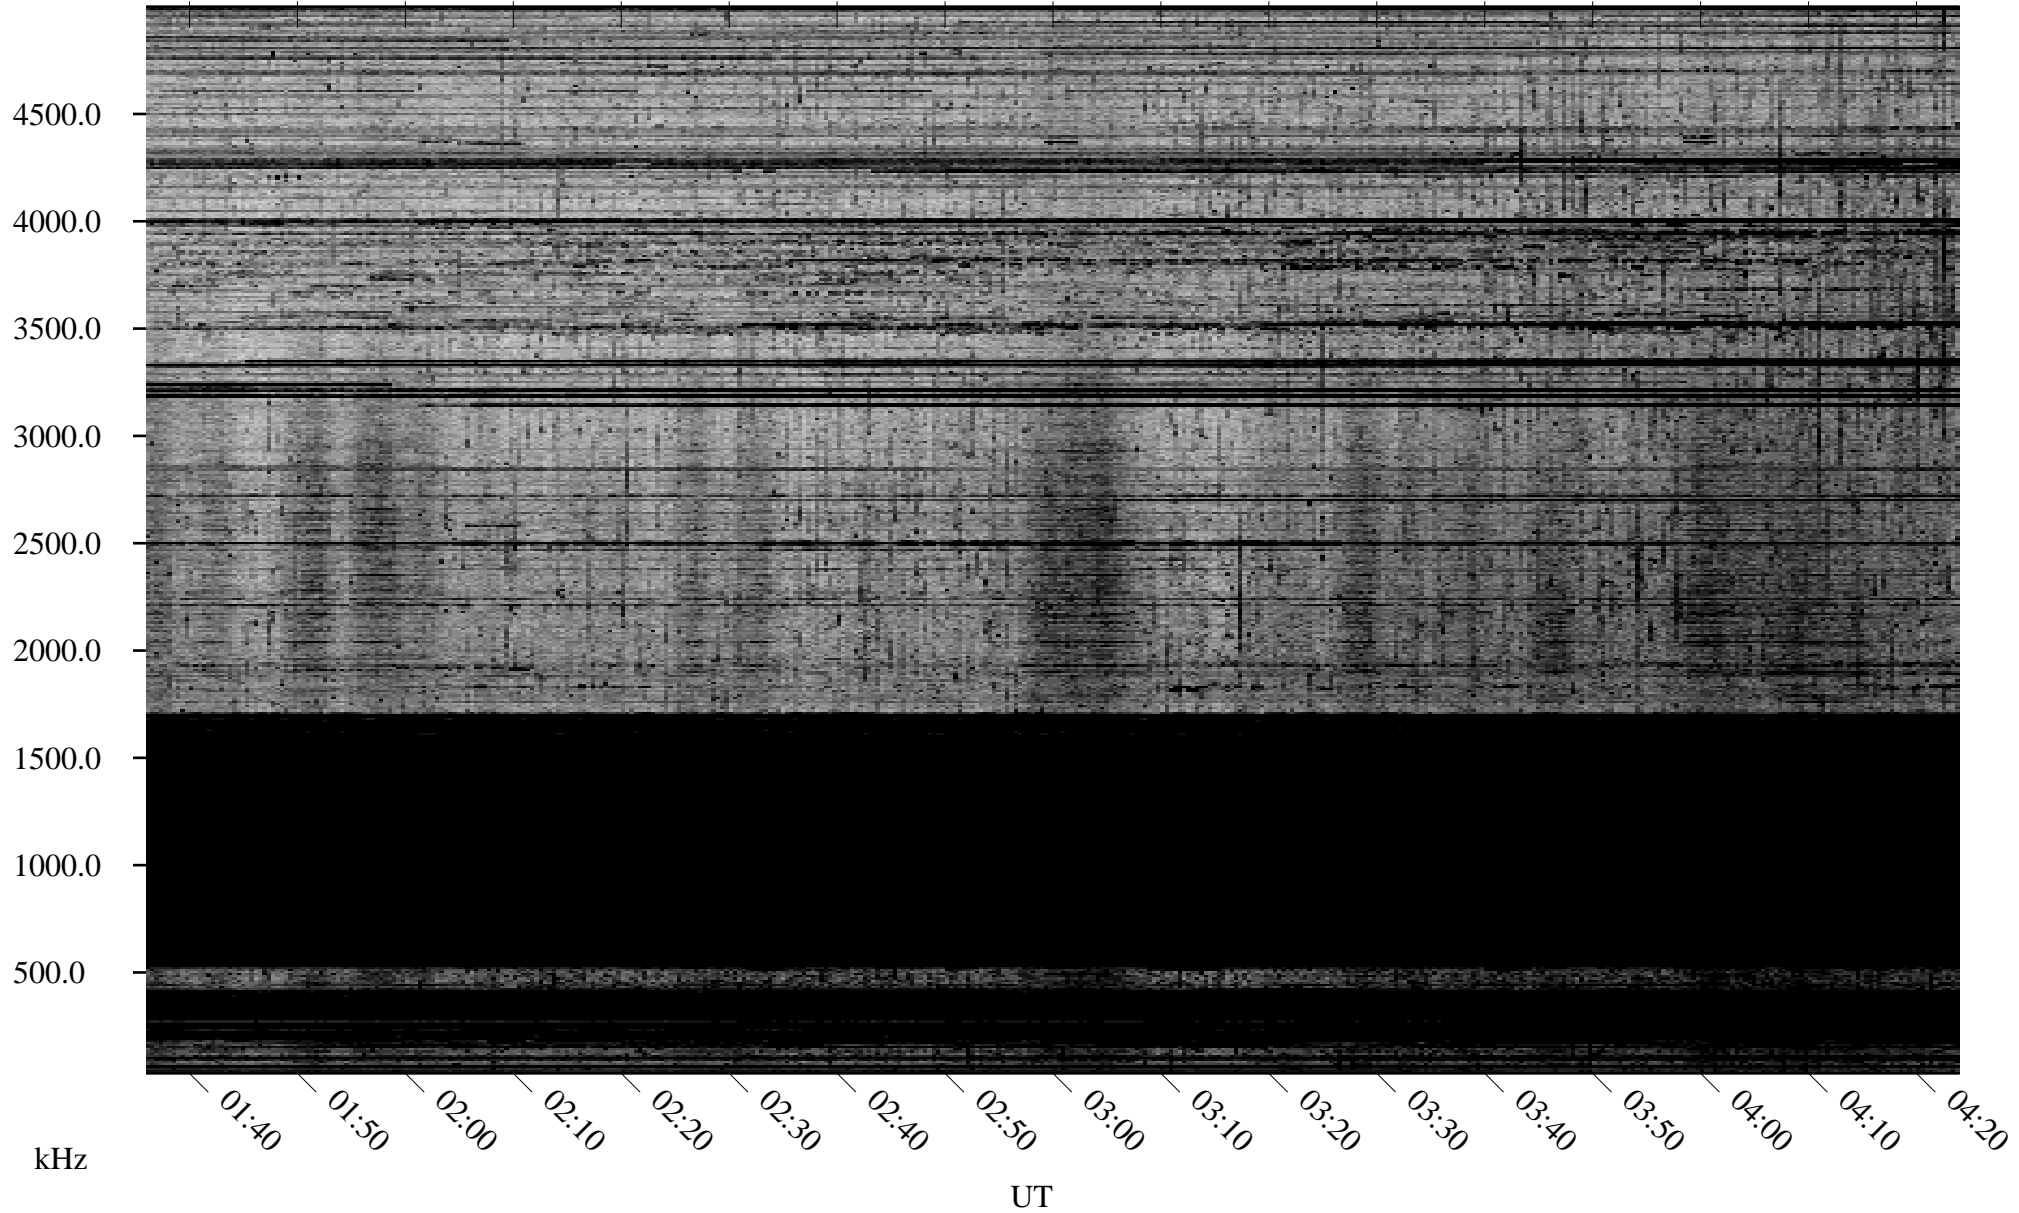

11/19/2009 Churchill, Manitoba

Linear Scale Black = 161 White = 15

ch093231.r00SUm max_12

Page 1

11/19/2009 Churchill, Manitoba

Linear Scale Black = 161 White = 15

ch093231.r00SUm max_12

Page 2

11/20/2009 Churchill, Manitoba

Linear Scale Black = 161 White = 15

ch093231.r00SUm max_12

Page 3

11/20/2009 Churchill, Manitoba

Linear Scale Black = 161 White = 15

ch093231.r00SUm max_12

Page 4

11/20/2009 Churchill, Manitoba

Linear Scale Black = 161 White = 15

ch093231.r00SUm max_12

Page 5

11/20/2009 Churchill, Manitoba

Linear Scale Black = 161 White = 15

ch093231.r00SUm max_12

Page 6

11/20/2009 Churchill, Manitoba

Linear Scale Black = 161 White = 15

ch093231.r00SUm max_12

Page 7

11/20/2009 Churchill, Manitoba

Linear Scale Black = 161 White = 15

ch093231.r00SUm max_12