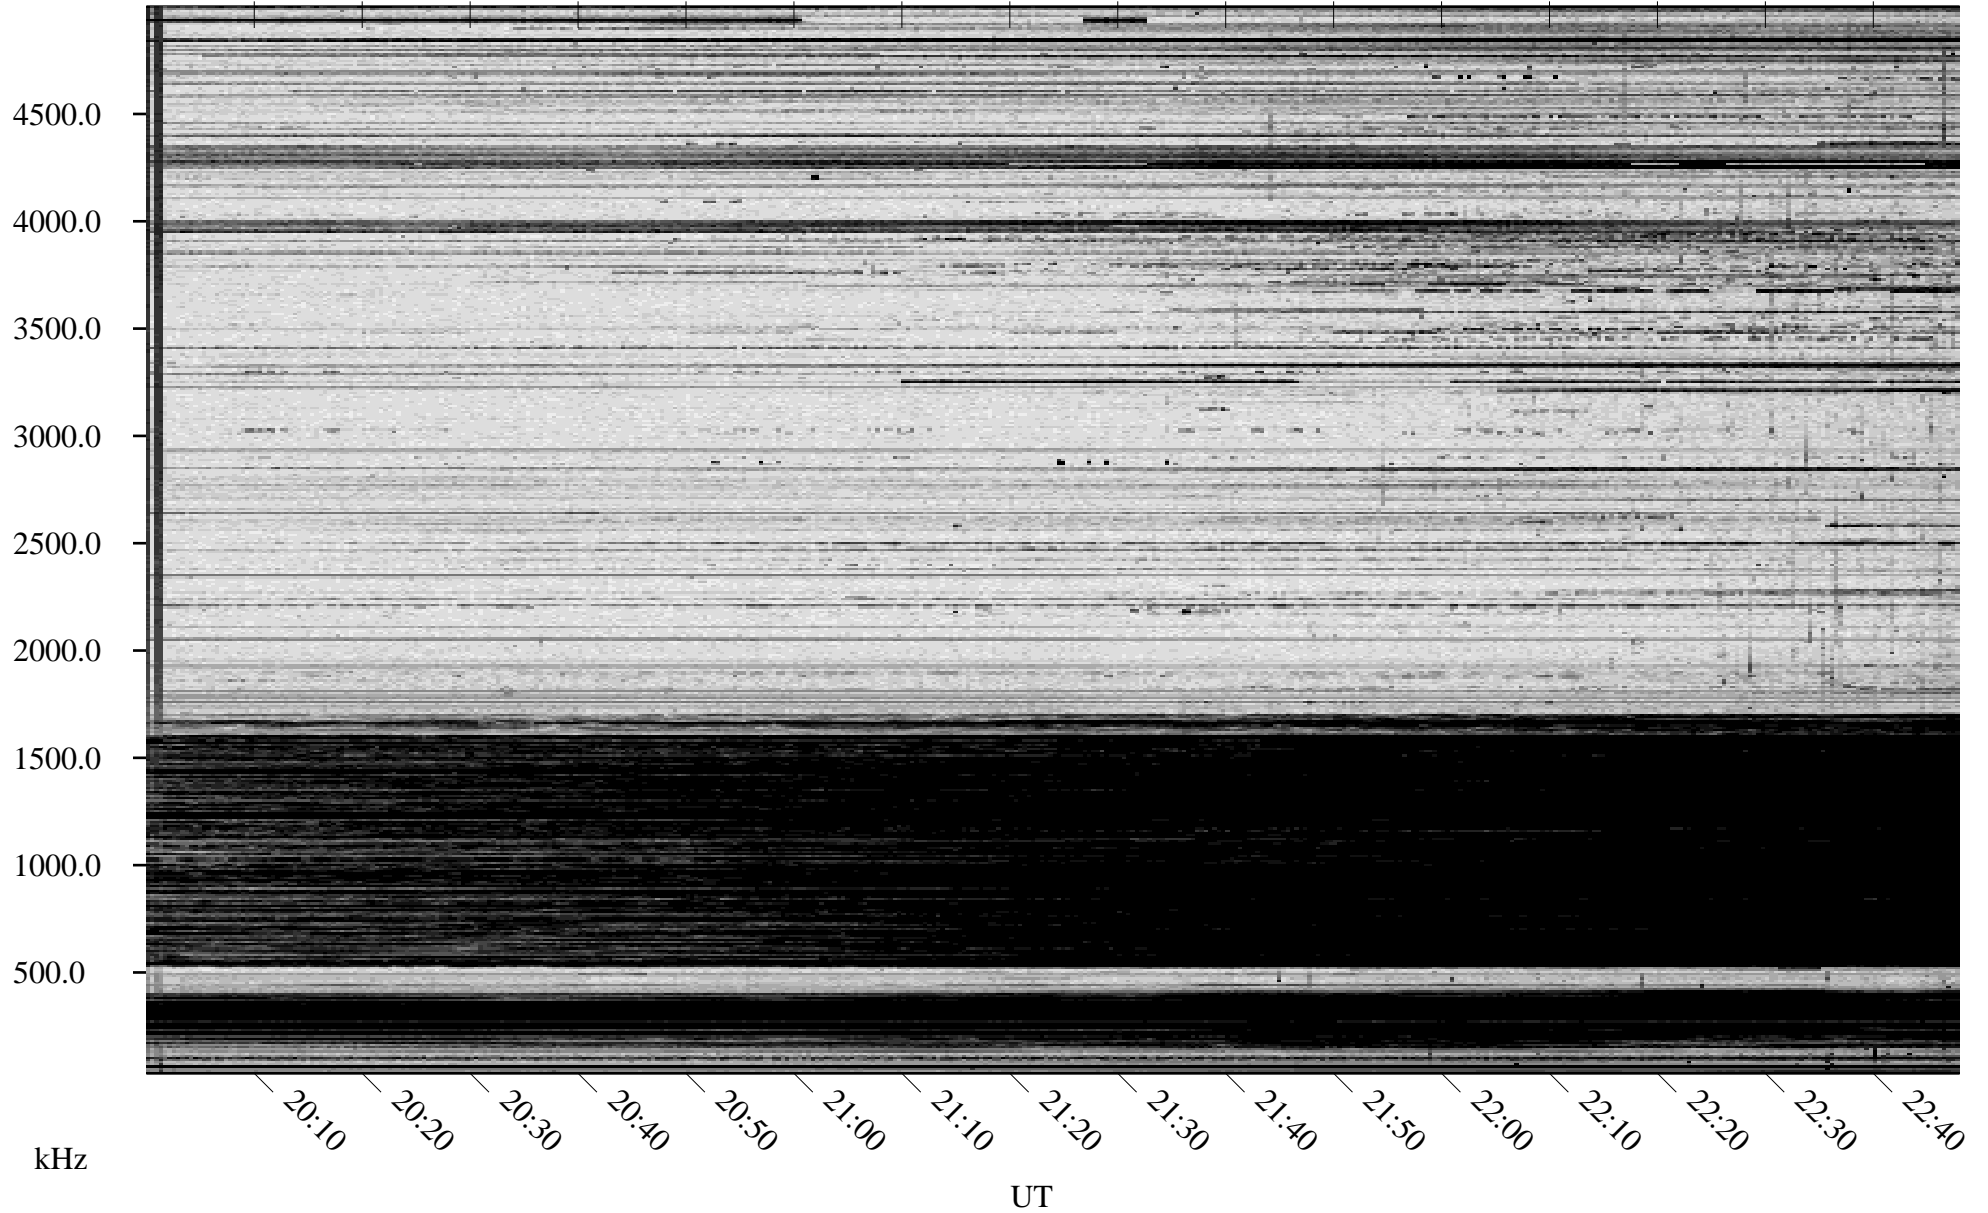

11/19/2009 Churchill, Manitoba

Linear Scale Black = 161 White = 15

ch093231.r00SUm max_12

Page 1

11/19/2009 Churchill, Manitoba

Linear Scale Black = 161 White = 15

ch093231.r00SUm max_12

Page 2

11/20/2009 Churchill, Manitoba

Linear Scale Black = 161 White = 15

ch093231.r00SUm max_12

Page 3

11/20/2009 Churchill, Manitoba

Linear Scale Black = 161 White = 15

ch093231.r00SUm max_12

Page 4

11/20/2009 Churchill, Manitoba

Linear Scale Black = 161 White = 15

ch093231.r00SUm max_12

Page 5

11/20/2009 Churchill, Manitoba

Linear Scale Black = 161 White = 15

ch093231.r00SUm max_12

Page 6

11/20/2009 Churchill, Manitoba

Linear Scale Black = 161 White = 15

ch093231.r00SUm max_12

Page 7

11/20/2009 Churchill, Manitoba

Linear Scale Black = 161 White = 15

ch093231.r00SUm max_12