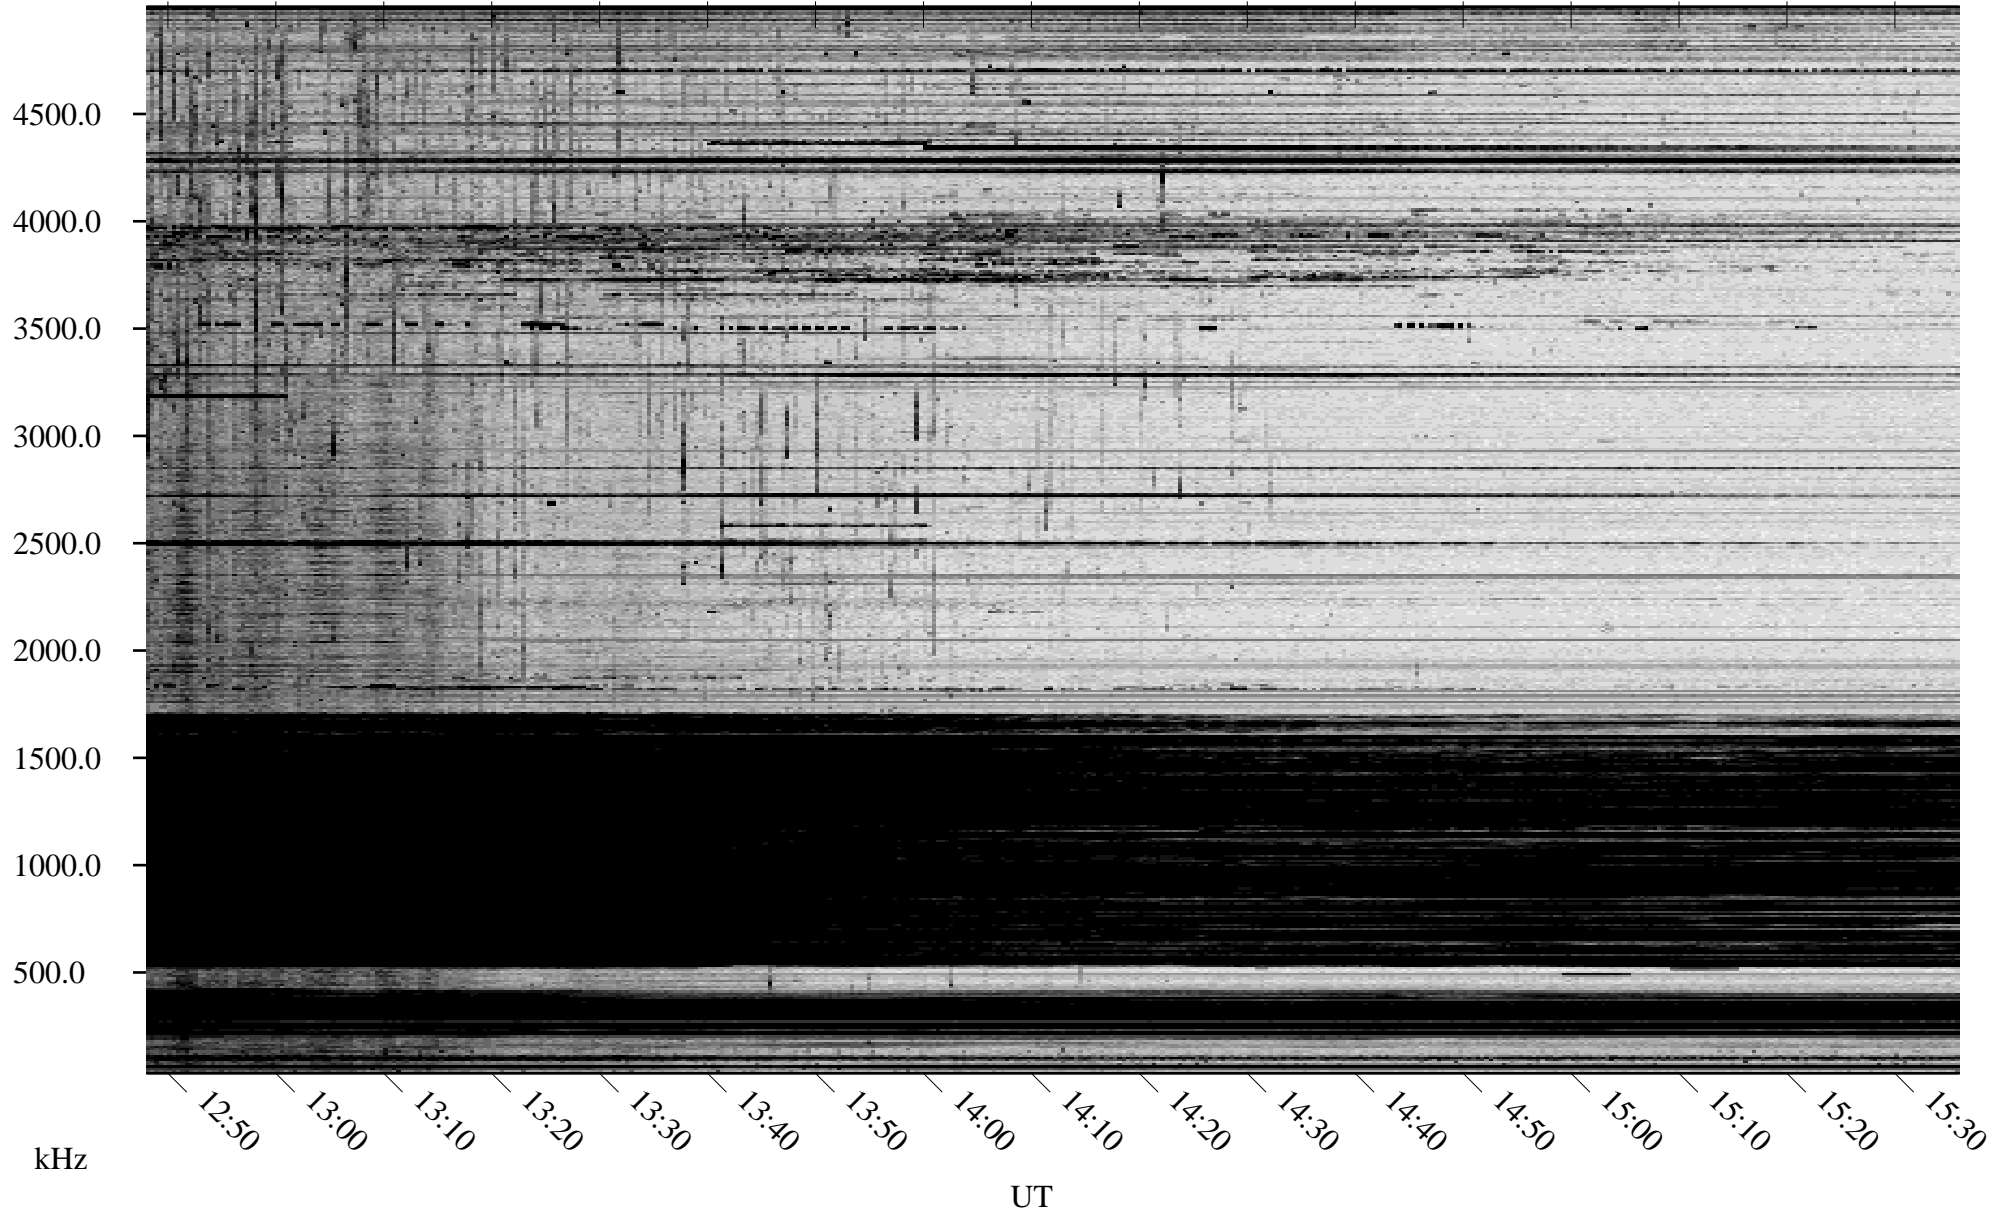

11/19/2009 Churchill, Manitoba

Linear Scale Black = 161 White = 15

ch093231.r00SUm max_12

Page 1

11/19/2009 Churchill, Manitoba

Linear Scale Black = 161 White = 15

ch093231.r00SUm max_12

Page 2

11/20/2009 Churchill, Manitoba

Linear Scale Black = 161 White = 15

ch093231.r00SUm max_12

Page 3

11/20/2009 Churchill, Manitoba

Linear Scale Black = 161 White = 15

ch093231.r00SUm max_12

Page 4

11/20/2009 Churchill, Manitoba

Linear Scale Black = 161 White = 15

ch093231.r00SUm max_12

Page 5

11/20/2009 Churchill, Manitoba

Linear Scale Black = 161 White = 15

ch093231.r00SUm max_12

Page 6

11/20/2009 Churchill, Manitoba

Linear Scale Black = 161 White = 15

ch093231.r00SUm max_12

Page 7

11/20/2009 Churchill, Manitoba

Linear Scale Black = 161 White = 15

ch093231.r00SUm max_12