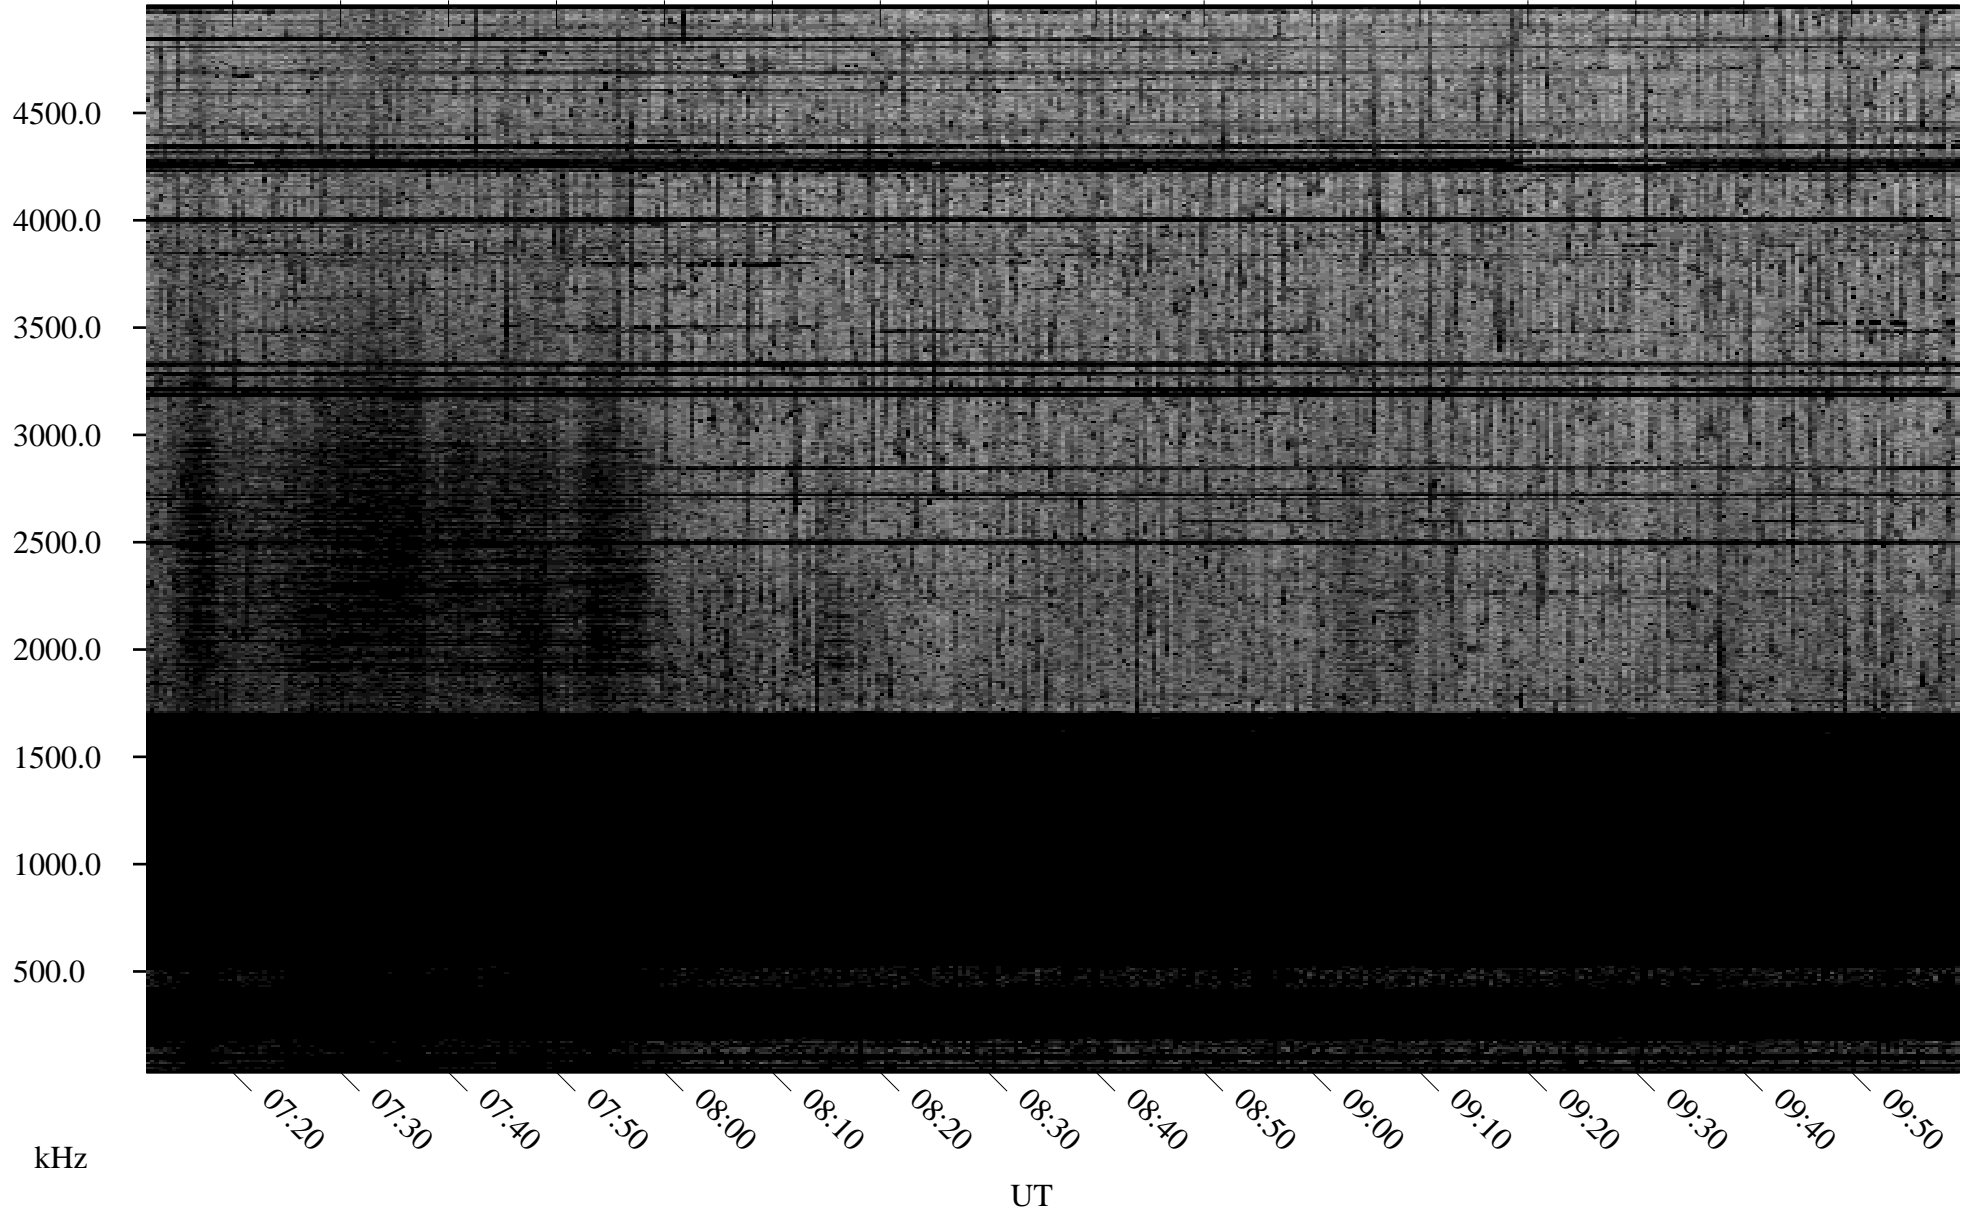

11/19/2009 Churchill, Manitoba

Linear Scale Black = 161 White = 15

ch093231.r00SUm max_12

Page 1

11/19/2009 Churchill, Manitoba

Linear Scale Black = 161 White = 15

ch093231.r00SUm max_12

Page 2

11/20/2009 Churchill, Manitoba

Linear Scale Black = 161 White = 15

ch093231.r00SUm max_12

Page 3

11/20/2009 Churchill, Manitoba

Linear Scale Black = 161 White = 15

ch093231.r00SUm max_12

Page 4

11/20/2009 Churchill, Manitoba

Linear Scale Black = 161 White = 15

ch093231.r00SUm max_12

Page 5

11/20/2009 Churchill, Manitoba

Linear Scale Black = 161 White = 15

ch093231.r00SUm max_12

Page 6

11/20/2009 Churchill, Manitoba

Linear Scale Black = 161 White = 15

ch093231.r00SUm max_12

Page 7

11/20/2009 Churchill, Manitoba

Linear Scale Black = 161 White = 15

ch093231.r00SUm max_12