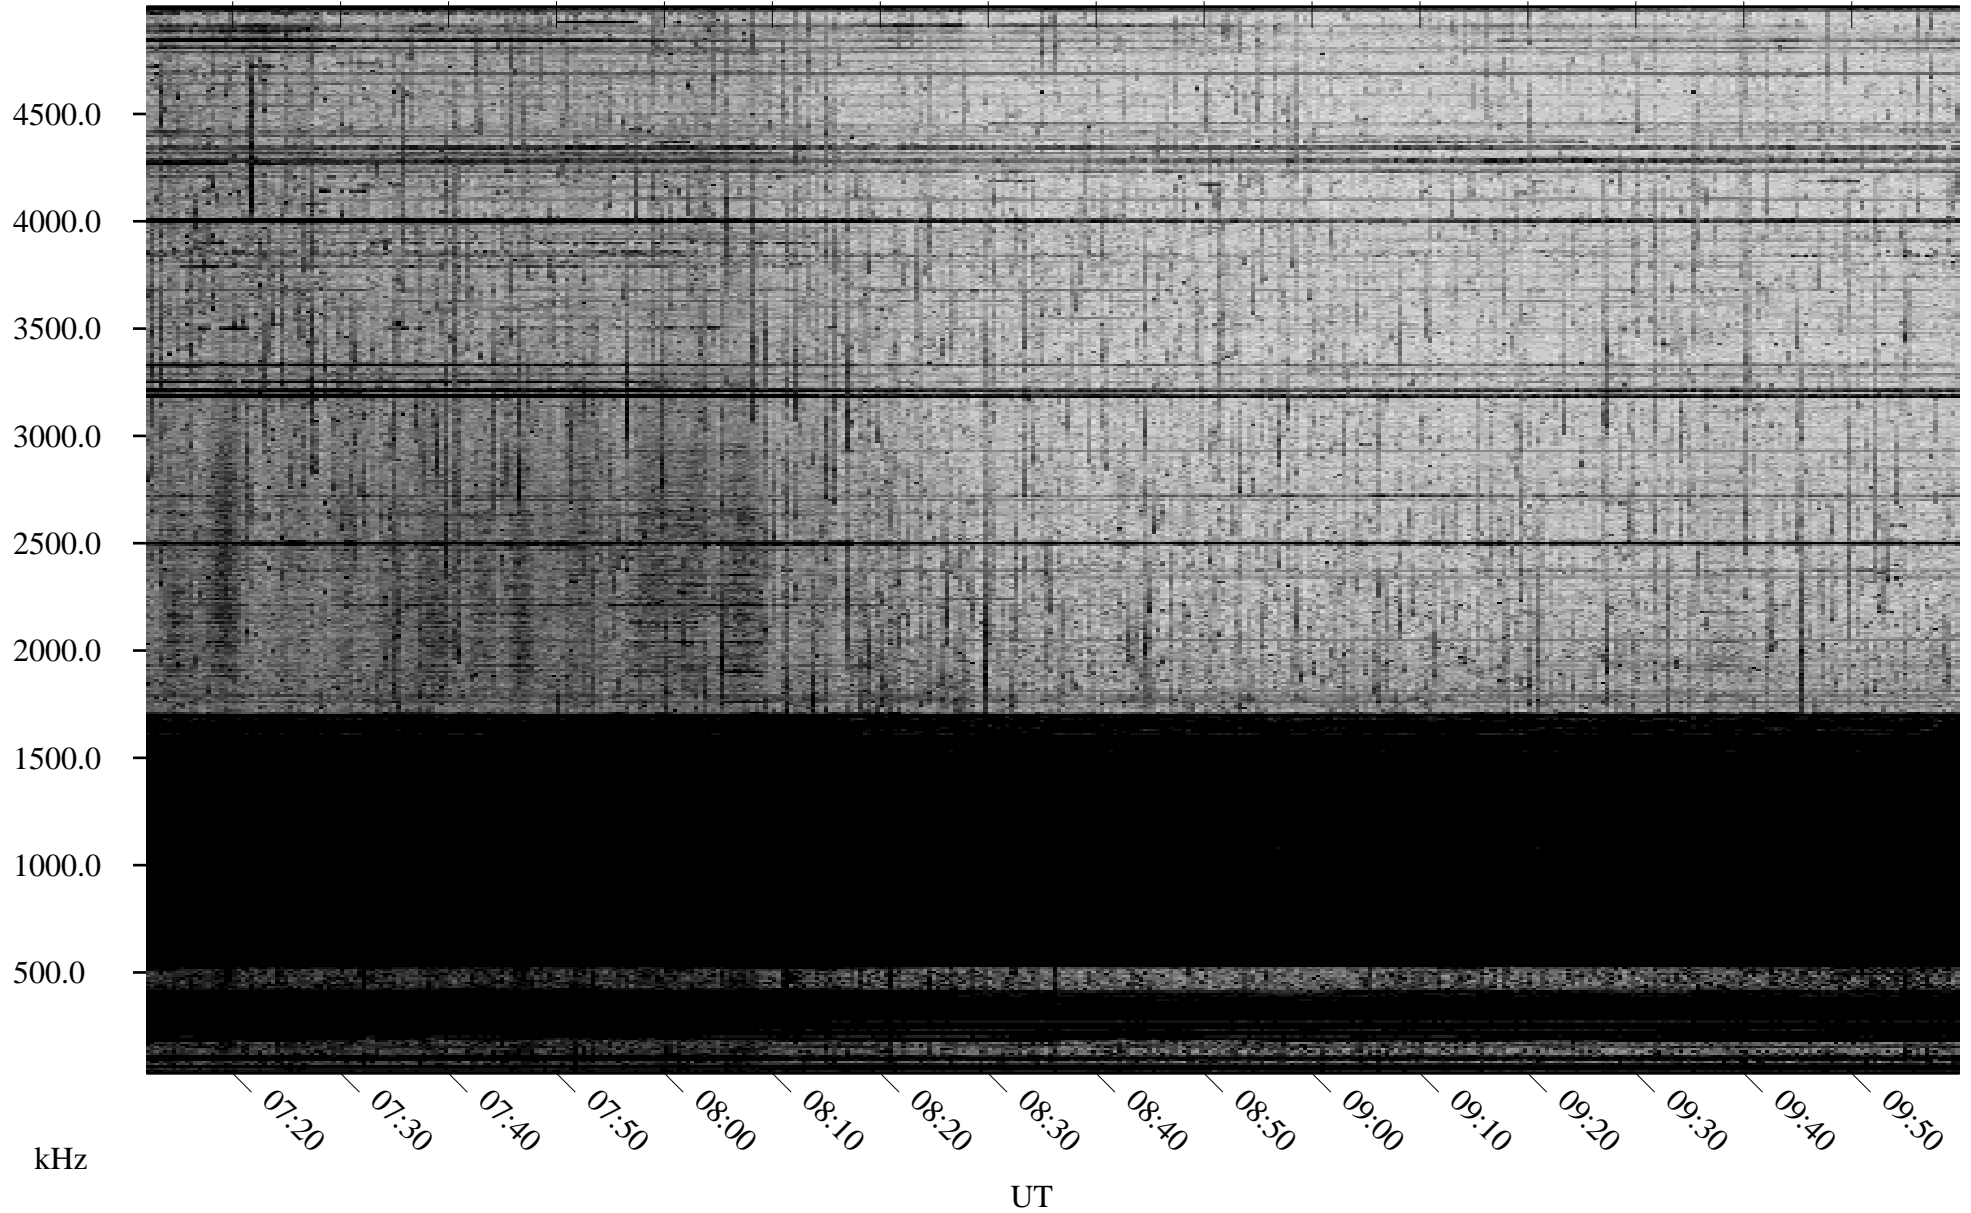

# 11/21/2009 Churchill, Manitoba

Linear Scale    Black = 161    White = 15

ch09324l.r00SUm max\_12

Page 4

# 11/21/2009 Churchill, Manitoba

Linear Scale    Black = 161    White = 15

ch09324l.r00SUm max\_12

Page 5