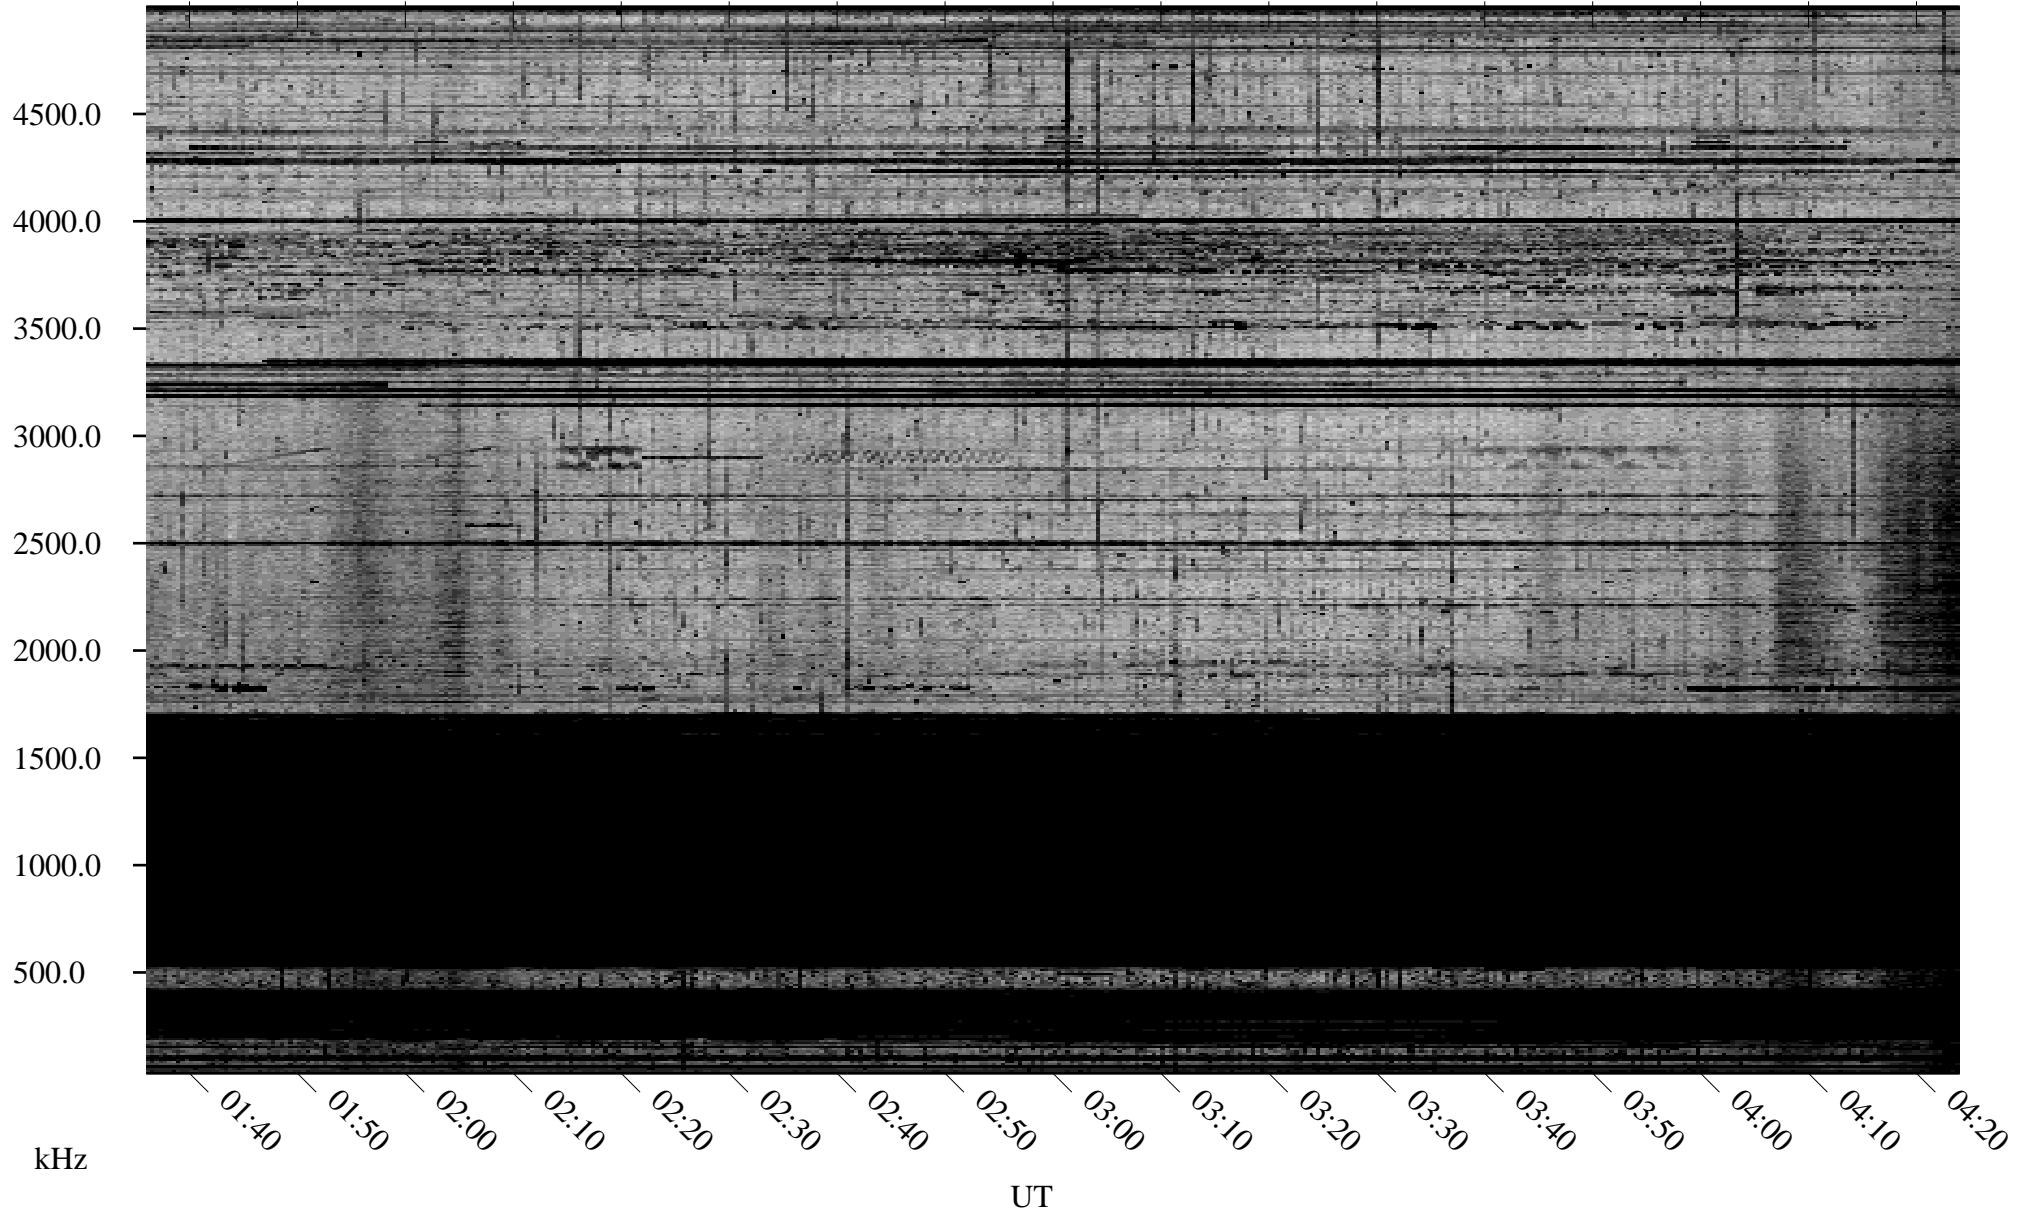

# 11/20/2009 Churchill, Manitoba

Linear Scale    Black = 161    White = 15

ch09324l.r00SUm max\_12

Page 1

# 11/20/2009 Churchill, Manitoba

Linear Scale    Black = 161    White = 15

ch09324l.r00SUm max\_12

Page 2

# 11/21/2009 Churchill, Manitoba

Linear Scale    Black = 161    White = 15

ch09324l.r00SUm max\_12

Page 3

# 11/21/2009 Churchill, Manitoba

Linear Scale    Black = 161    White = 15

ch09324l.r00SUm max\_12

Page 4