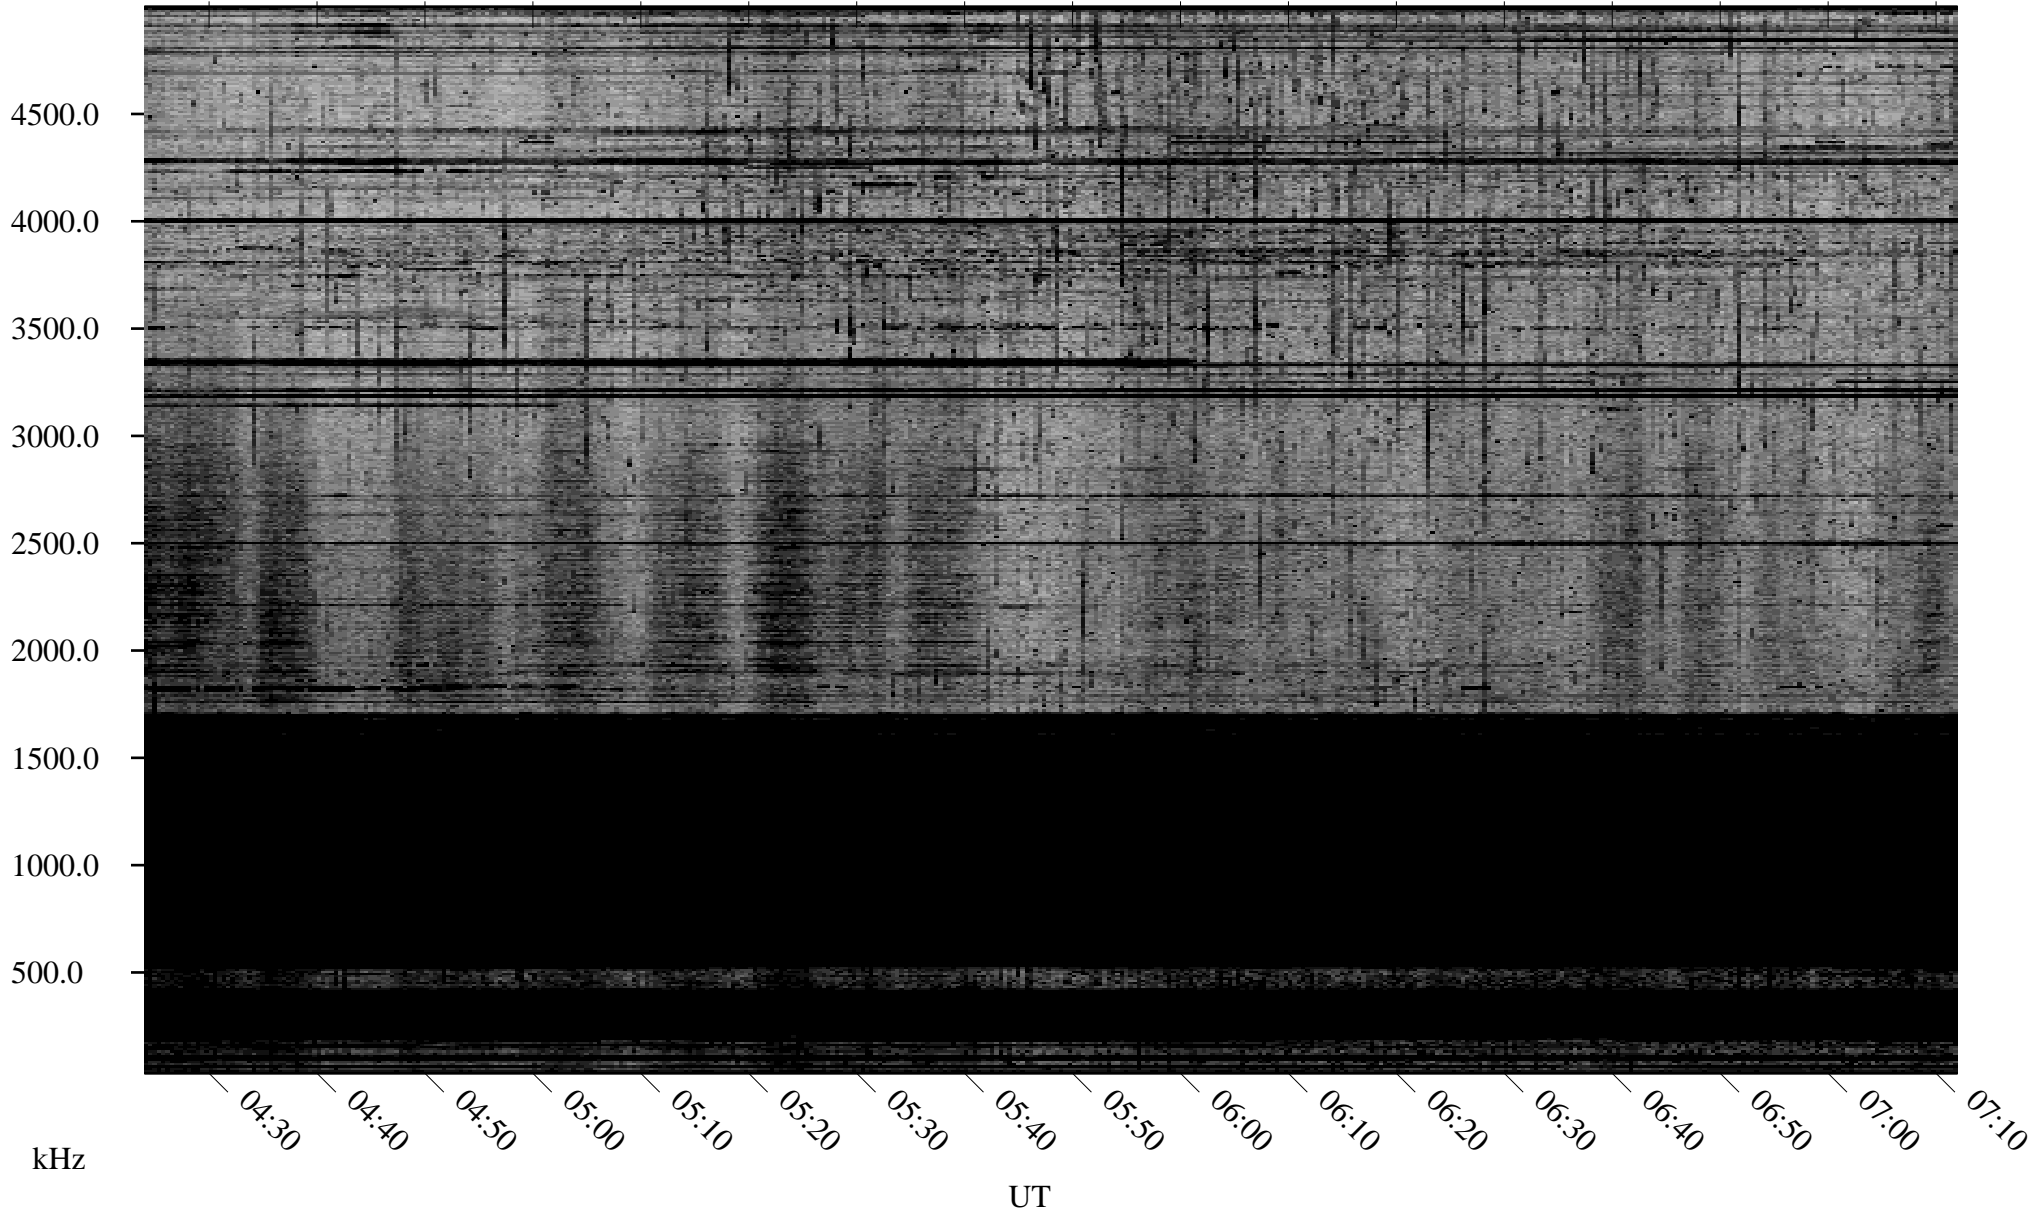

# 11/21/2009 Churchill, Manitoba

Linear Scale    Black = 161    White = 15

ch09324l.r00SUm max\_12

Page 3

# 11/21/2009 Churchill, Manitoba

Linear Scale    Black = 161    White = 15

ch09324l.r00SUm max\_12

Page 4