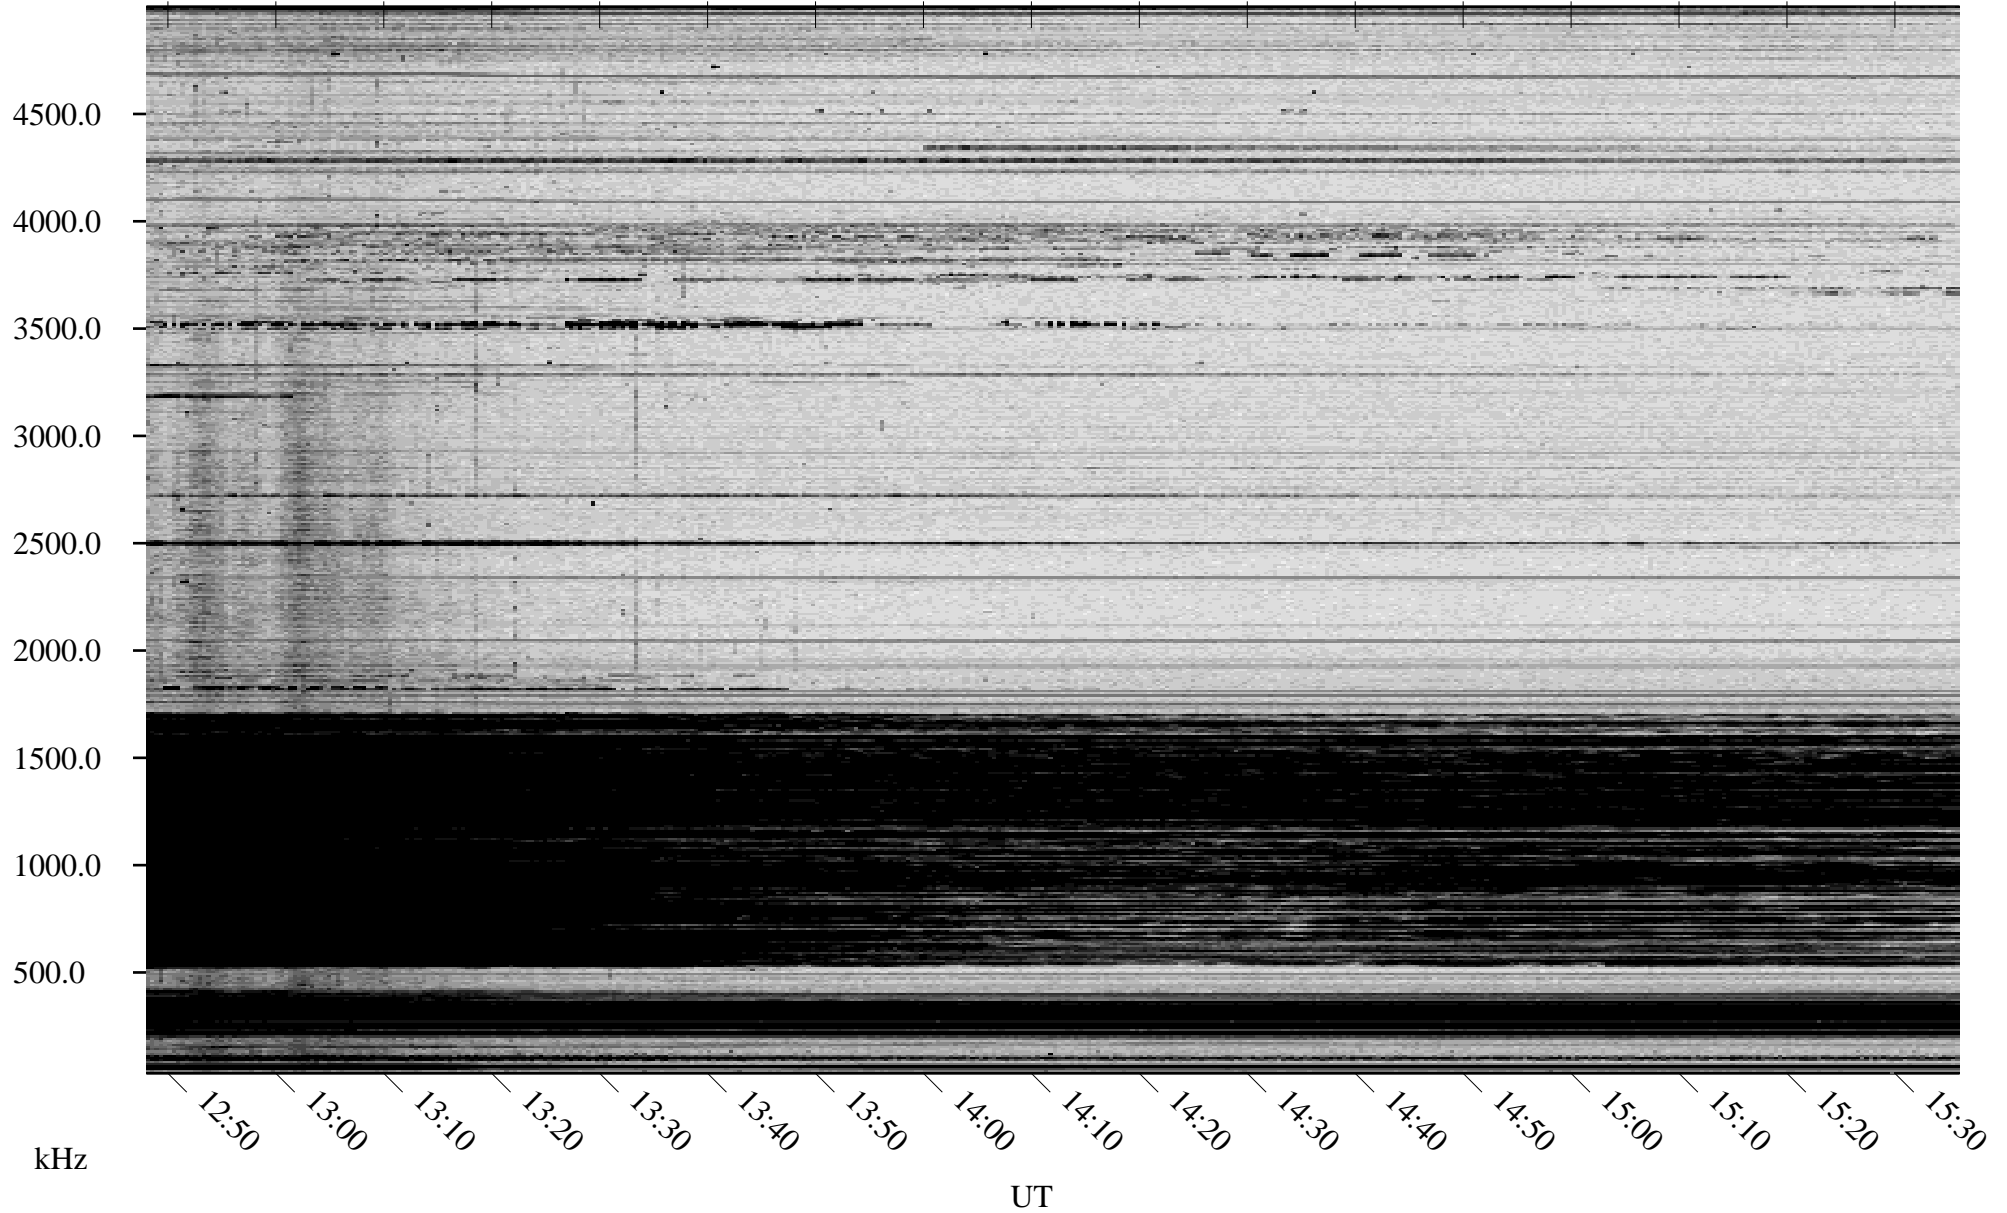

# 11/21/2009 Churchill, Manitoba

Linear Scale    Black = 161    White = 15

ch09324l.r00SUm max\_12

Page 6

# 11/21/2009 Churchill, Manitoba

Linear Scale    Black = 161    White = 15

ch09324l.r00SUm max\_12

Page 7

# 11/21/2009 Churchill, Manitoba

Linear Scale    Black = 161    White = 15

ch09324l.r00SUm max\_12