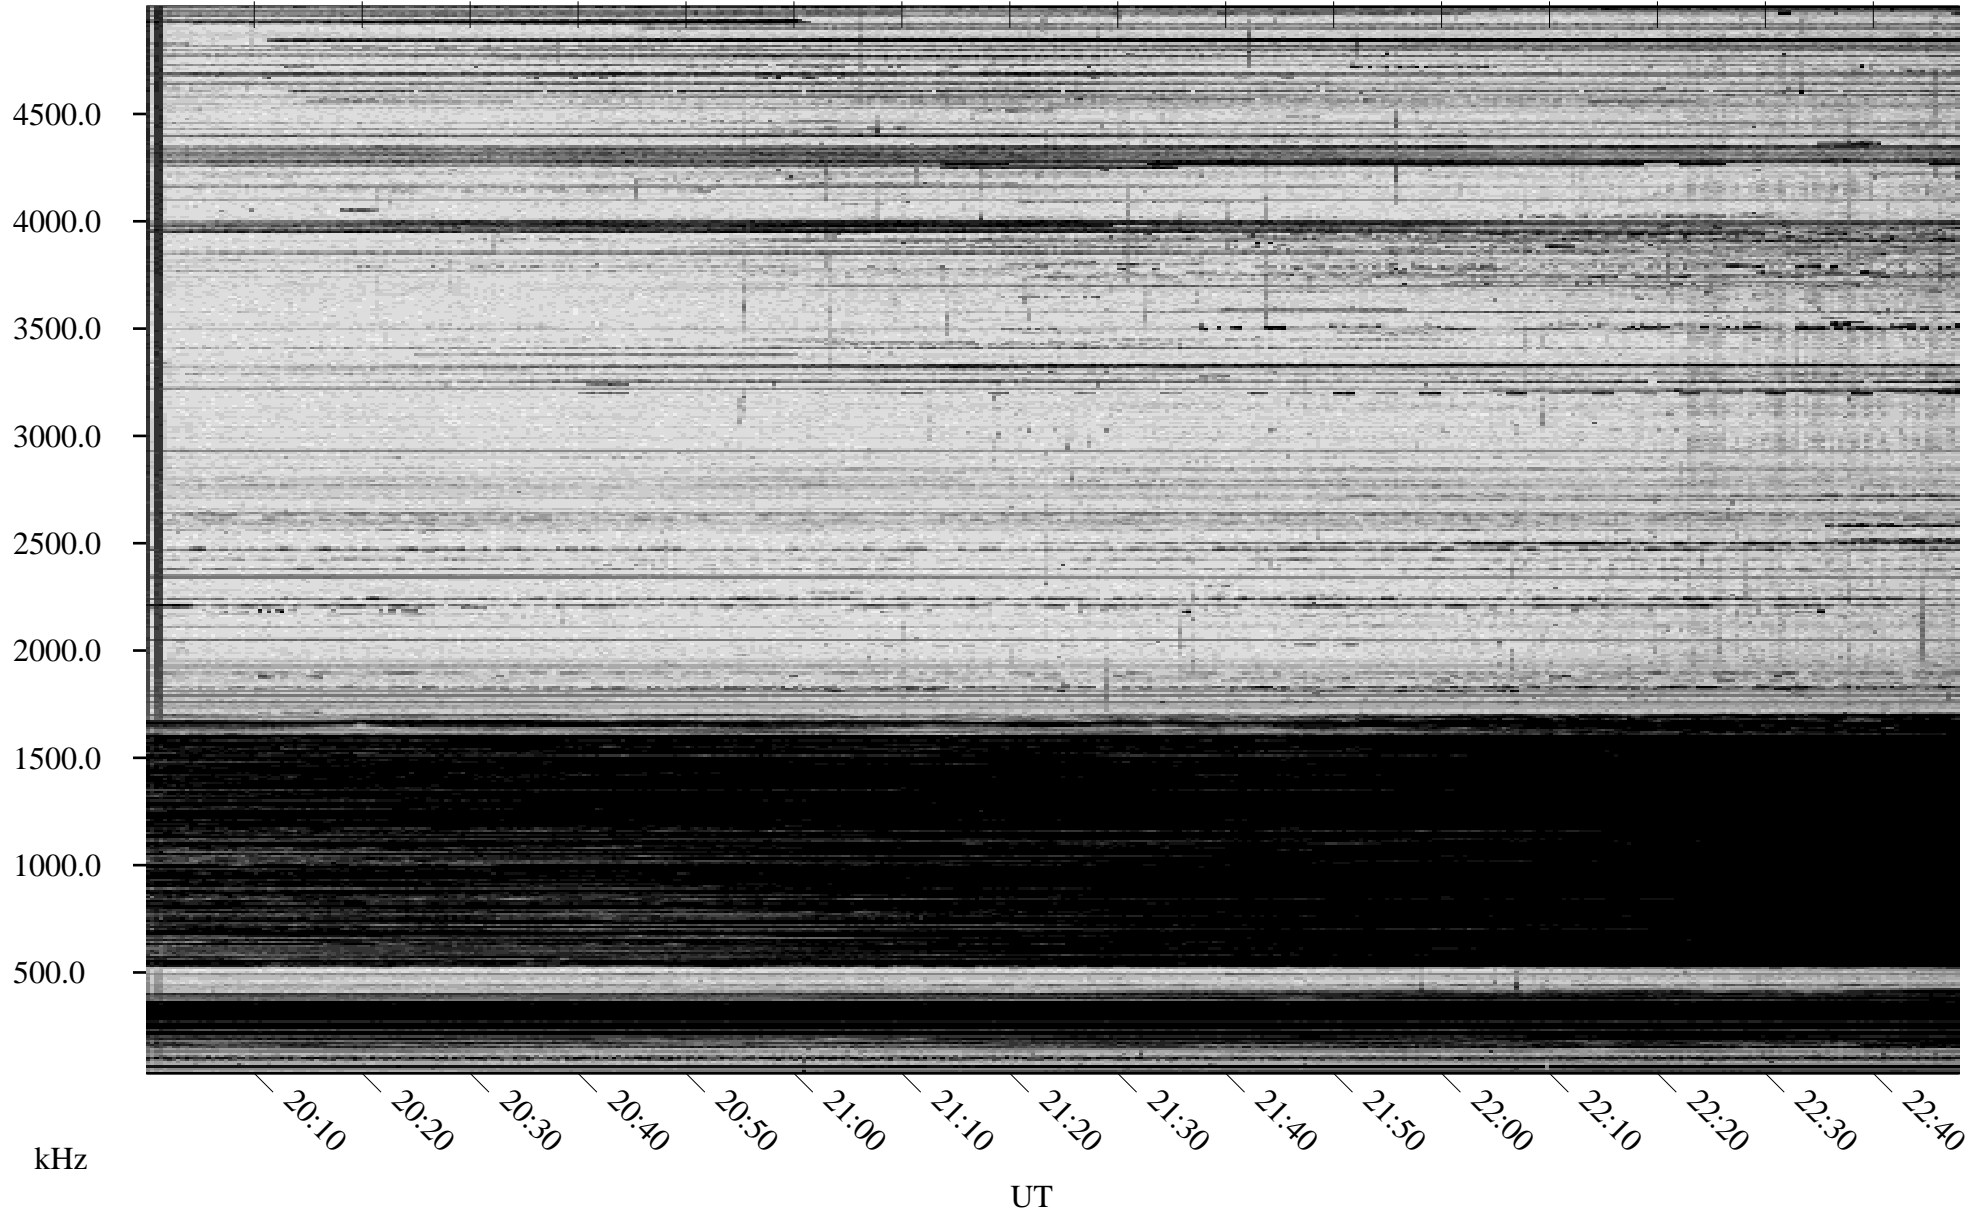

# 11/20/2009 Churchill, Manitoba

Linear Scale    Black = 161    White = 15

ch09324l.r00SUm max\_12

Page 1

# 11/20/2009 Churchill, Manitoba

Linear Scale    Black = 161    White = 15

ch09324l.r00SUm max\_12

Page 2

# 11/21/2009 Churchill, Manitoba

Linear Scale    Black = 161    White = 15

ch09324l.r00SUm max\_12

Page 3

# 11/21/2009 Churchill, Manitoba

Linear Scale    Black = 161    White = 15

ch09324l.r00SUm max\_12

Page 4