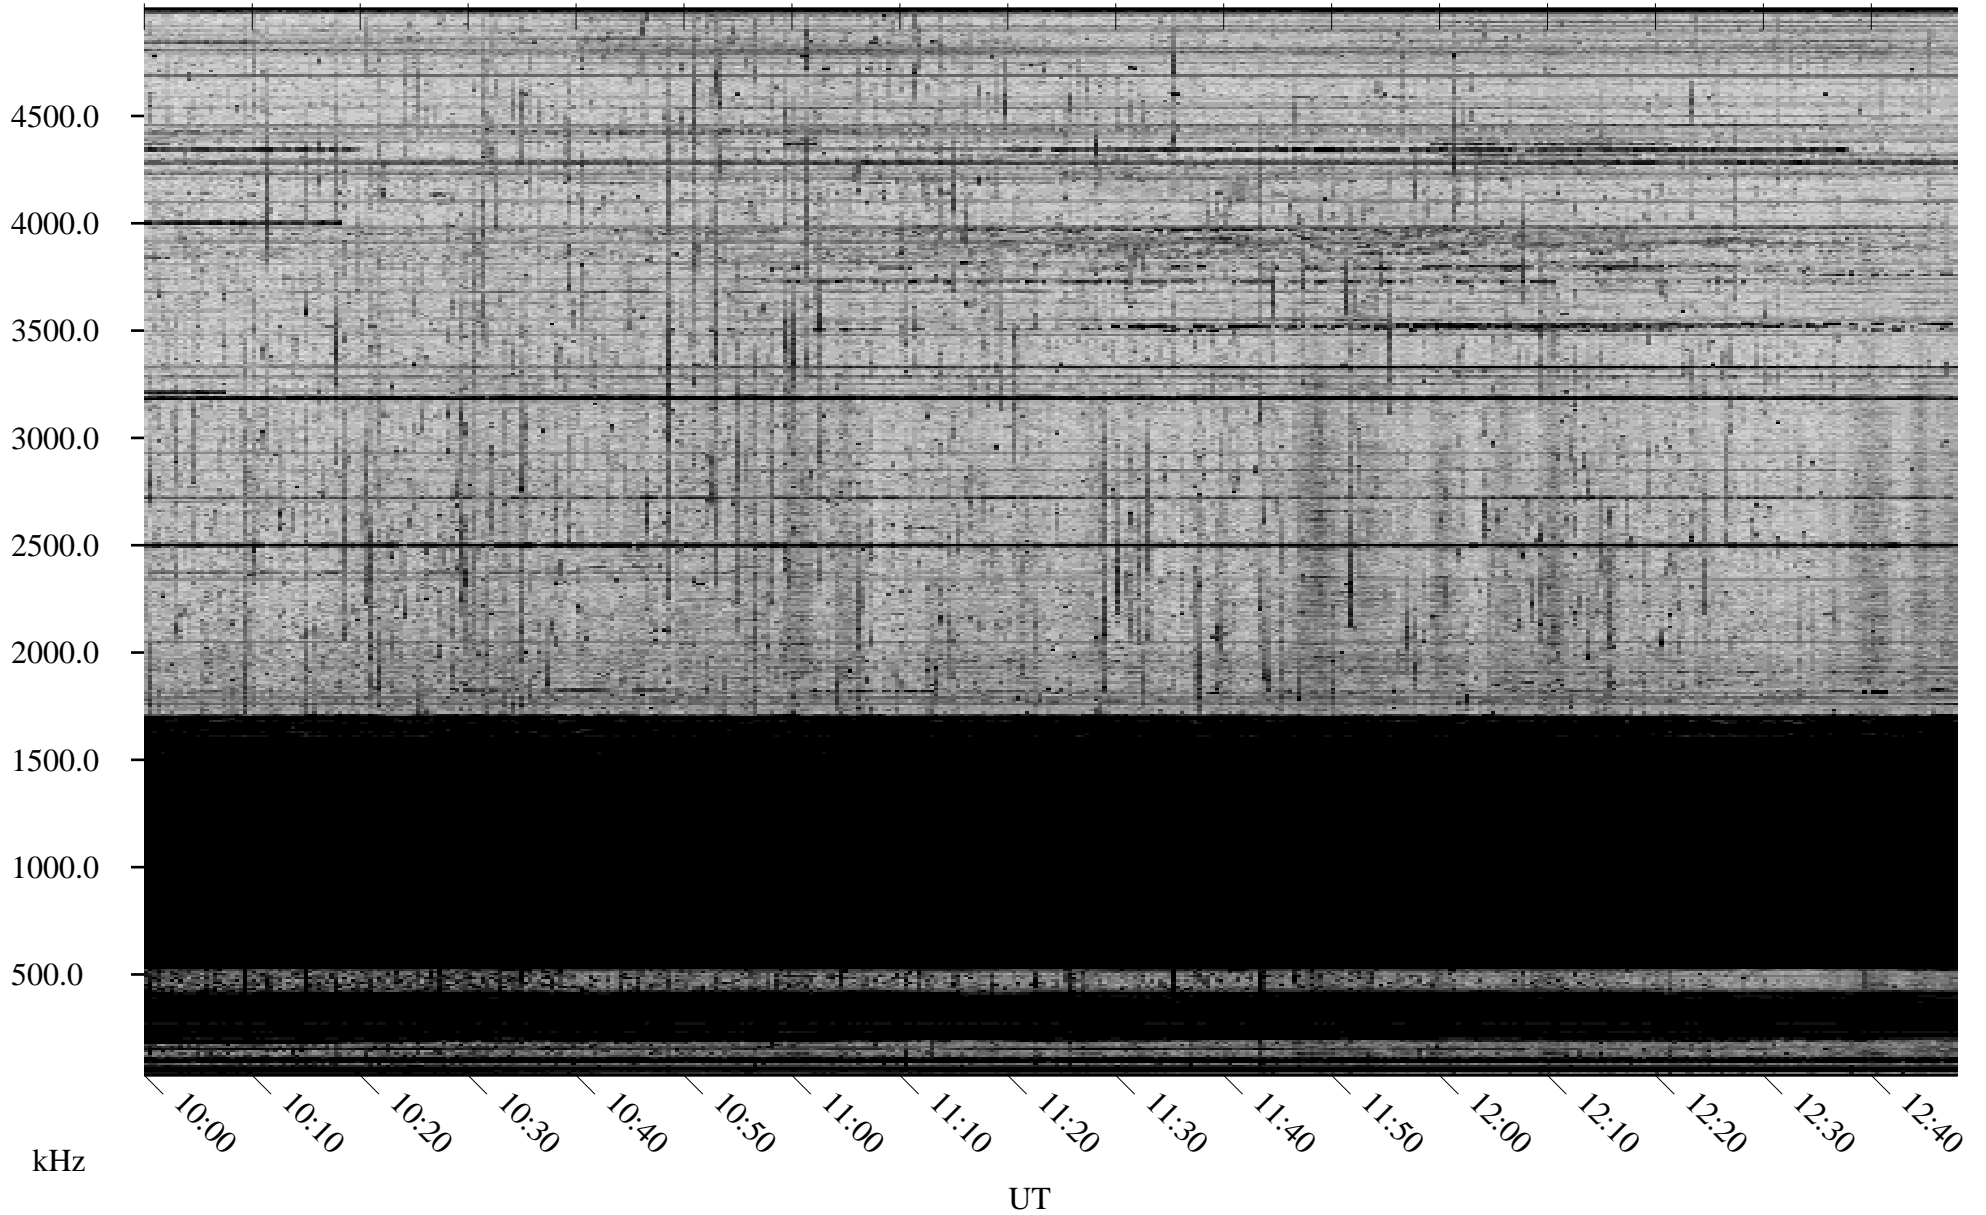

11/21/2009 Churchill, Manitoba

Linear Scale   Black = 161   White = 15

ch09324l.r00SUm max_12

Page 6