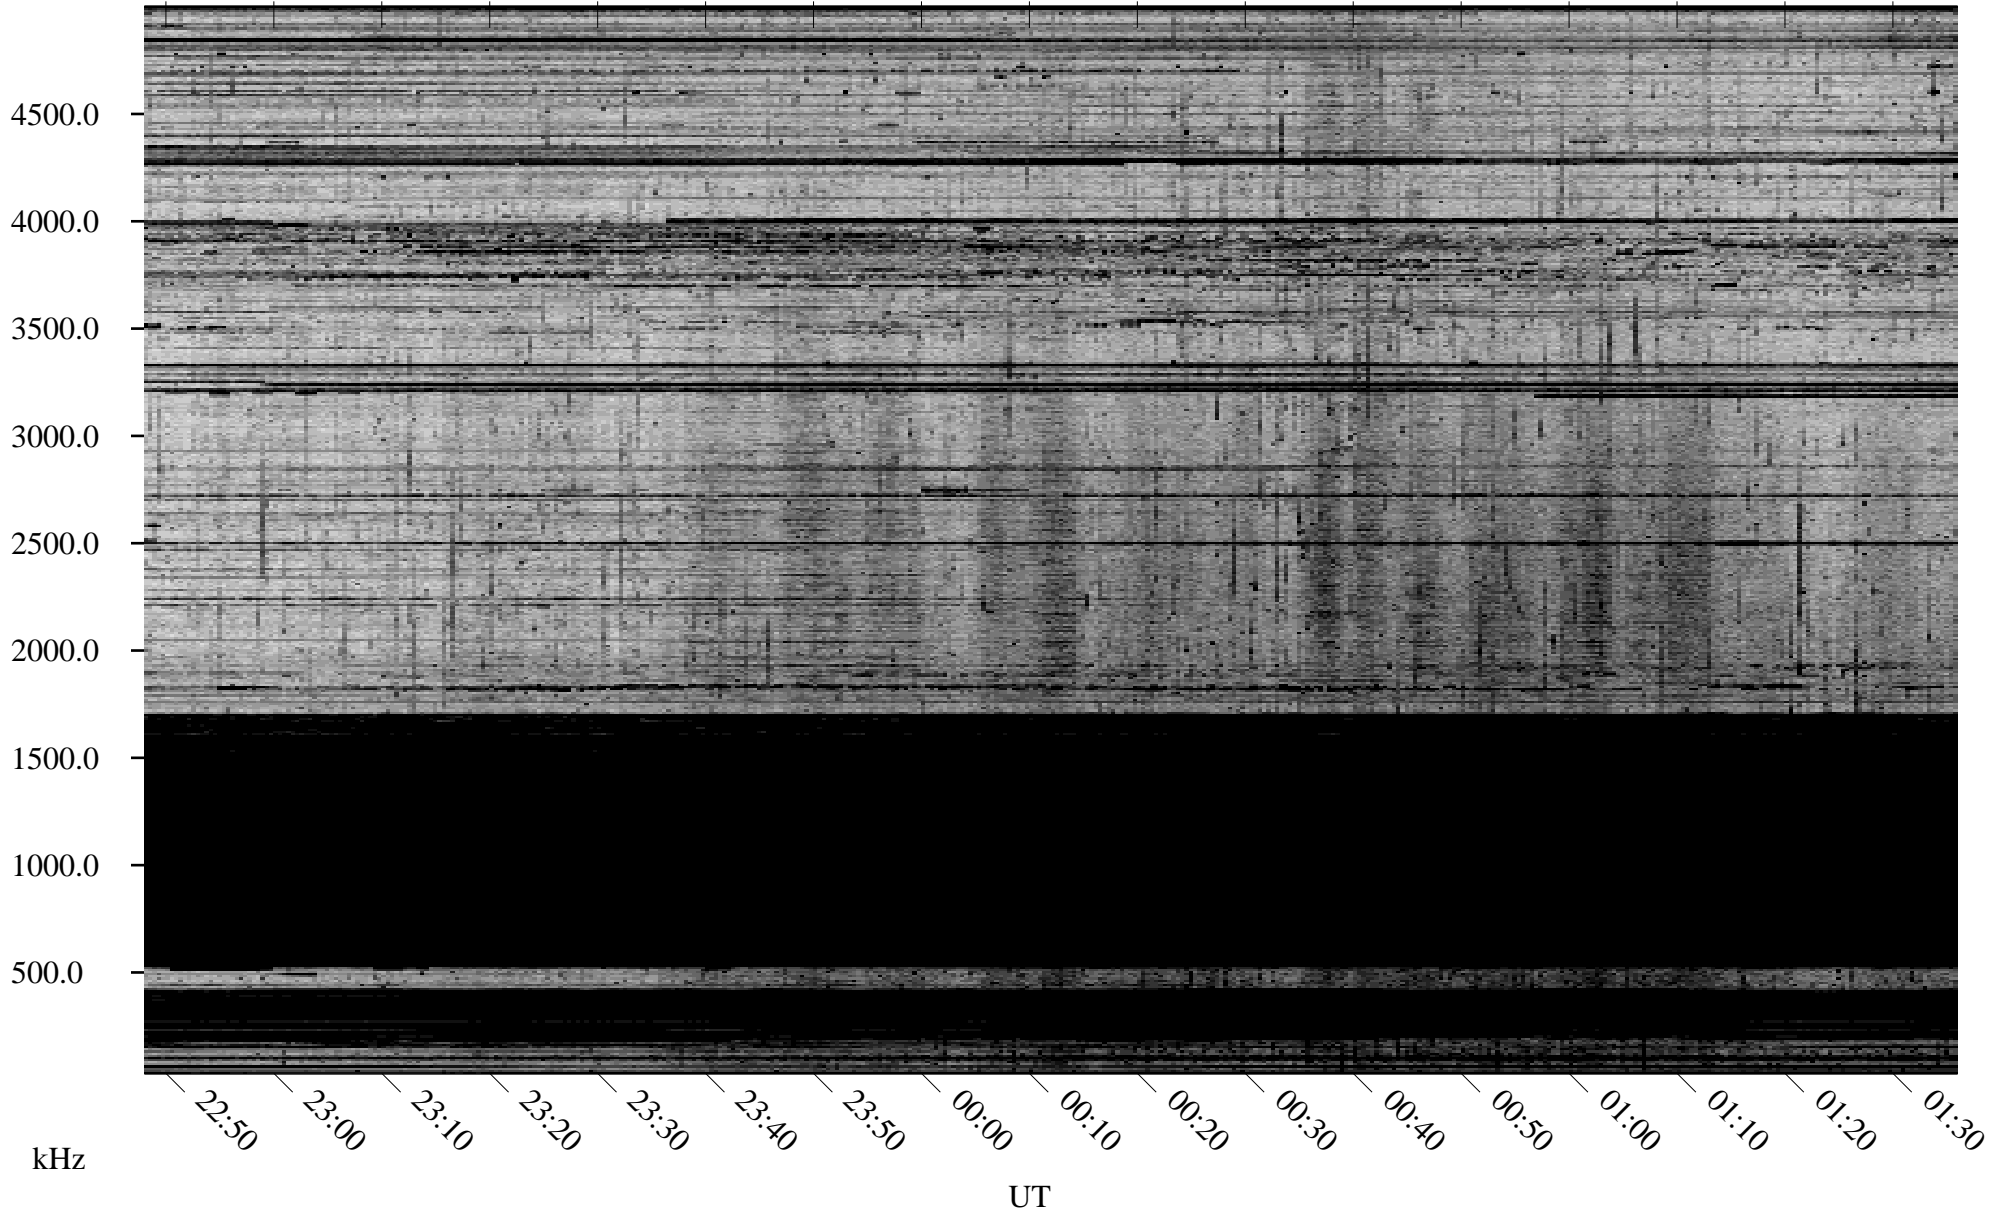

# 11/20/2009 Churchill, Manitoba

Linear Scale    Black = 161    White = 15

ch09324l.r00SUm max\_12

Page 1

# 11/20/2009 Churchill, Manitoba

Linear Scale    Black = 161    White = 15

ch09324l.r00SUm max\_12

Page 2

# 11/21/2009 Churchill, Manitoba

Linear Scale    Black = 161    White = 15

ch09324l.r00SUm max\_12

Page 3

# 11/21/2009 Churchill, Manitoba

Linear Scale    Black = 161    White = 15

ch09324l.r00SUm max\_12

Page 4