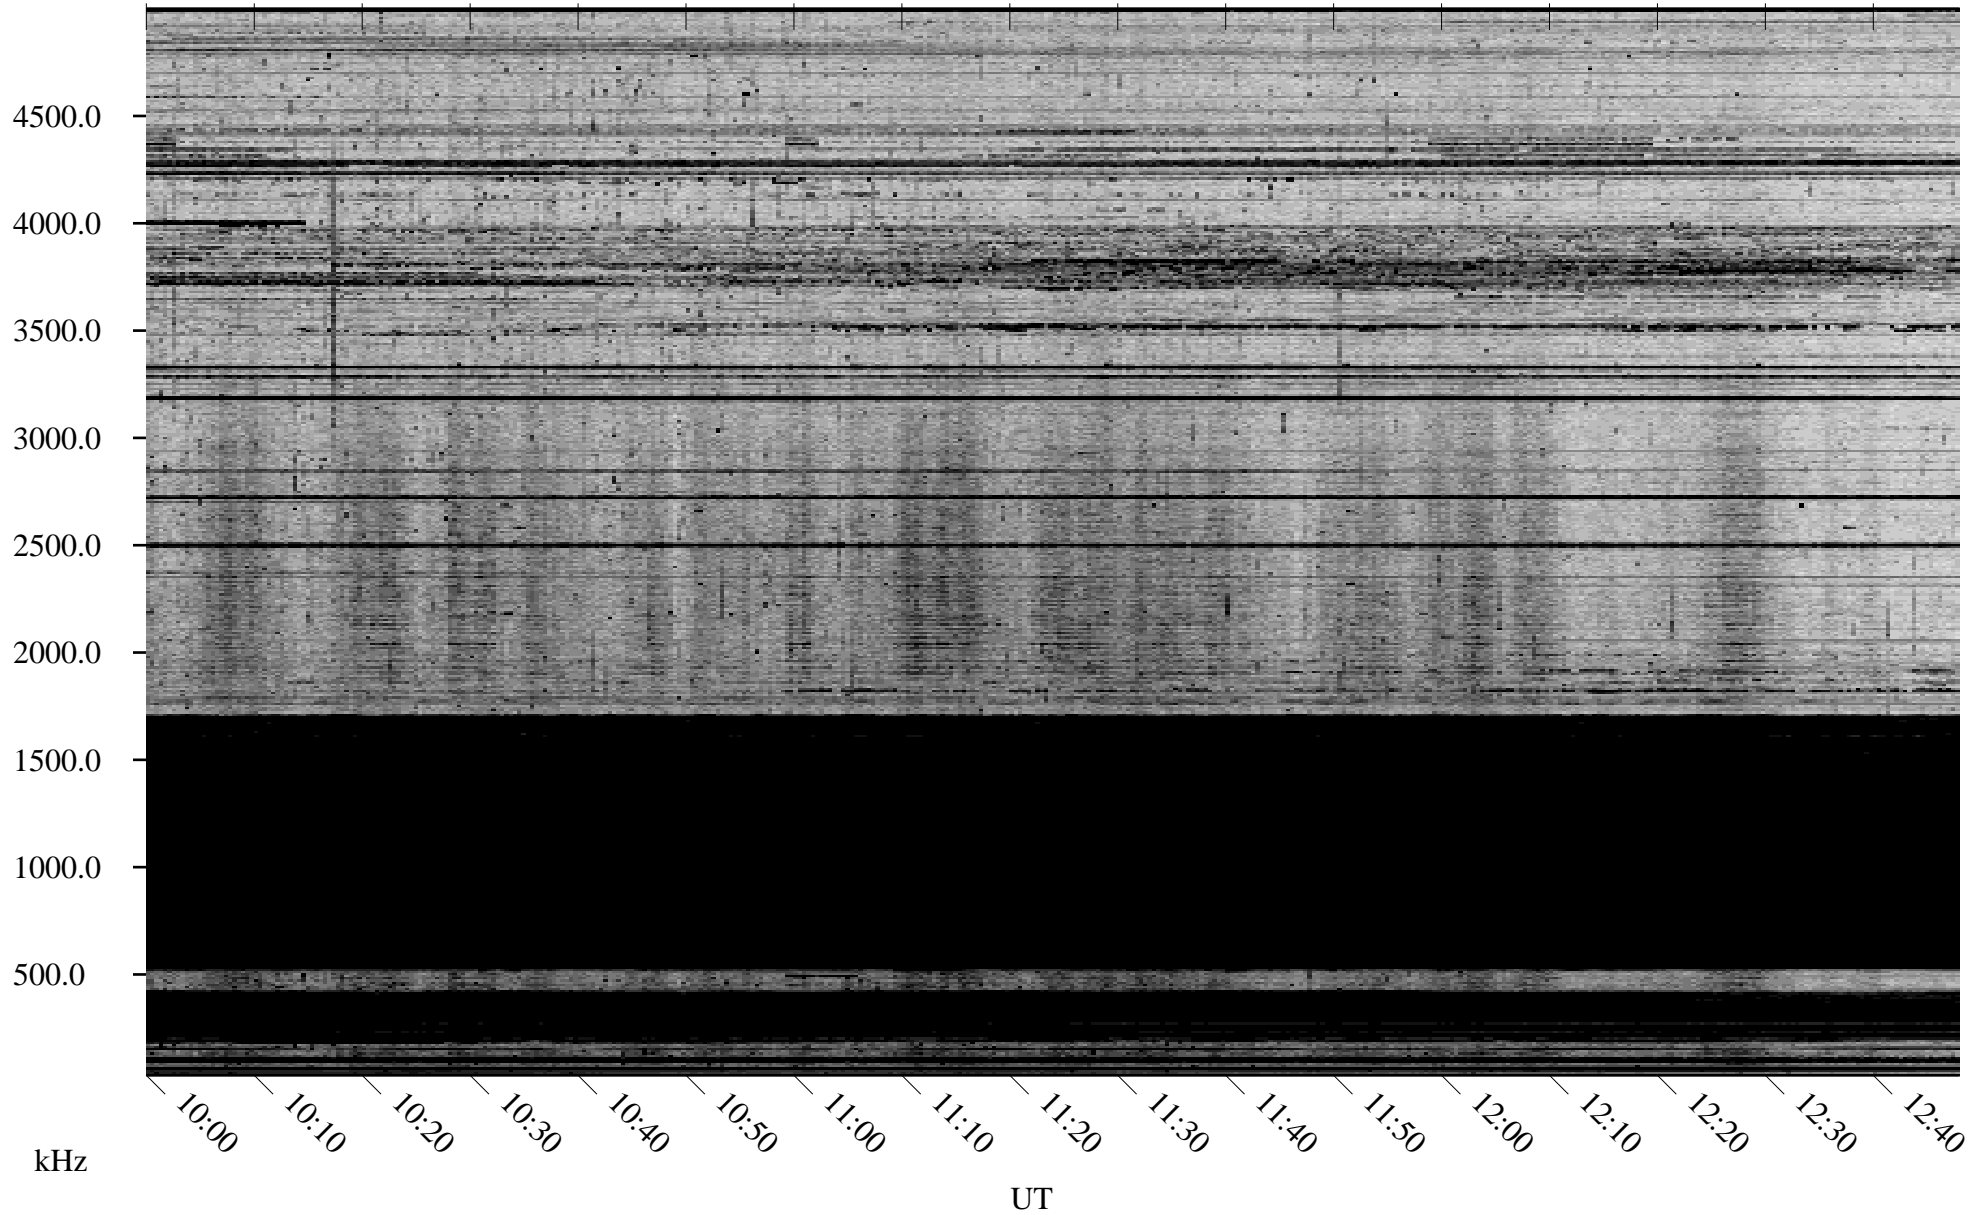

# 11/22/2009 Churchill, Manitoba

Linear Scale    Black = 161    White = 15

ch093251.r00SUm max\_12

Page 5

# 11/22/2009 Churchill, Manitoba

Linear Scale    Black = 161    White = 15

ch093251.r00SUm max\_12

Page 6