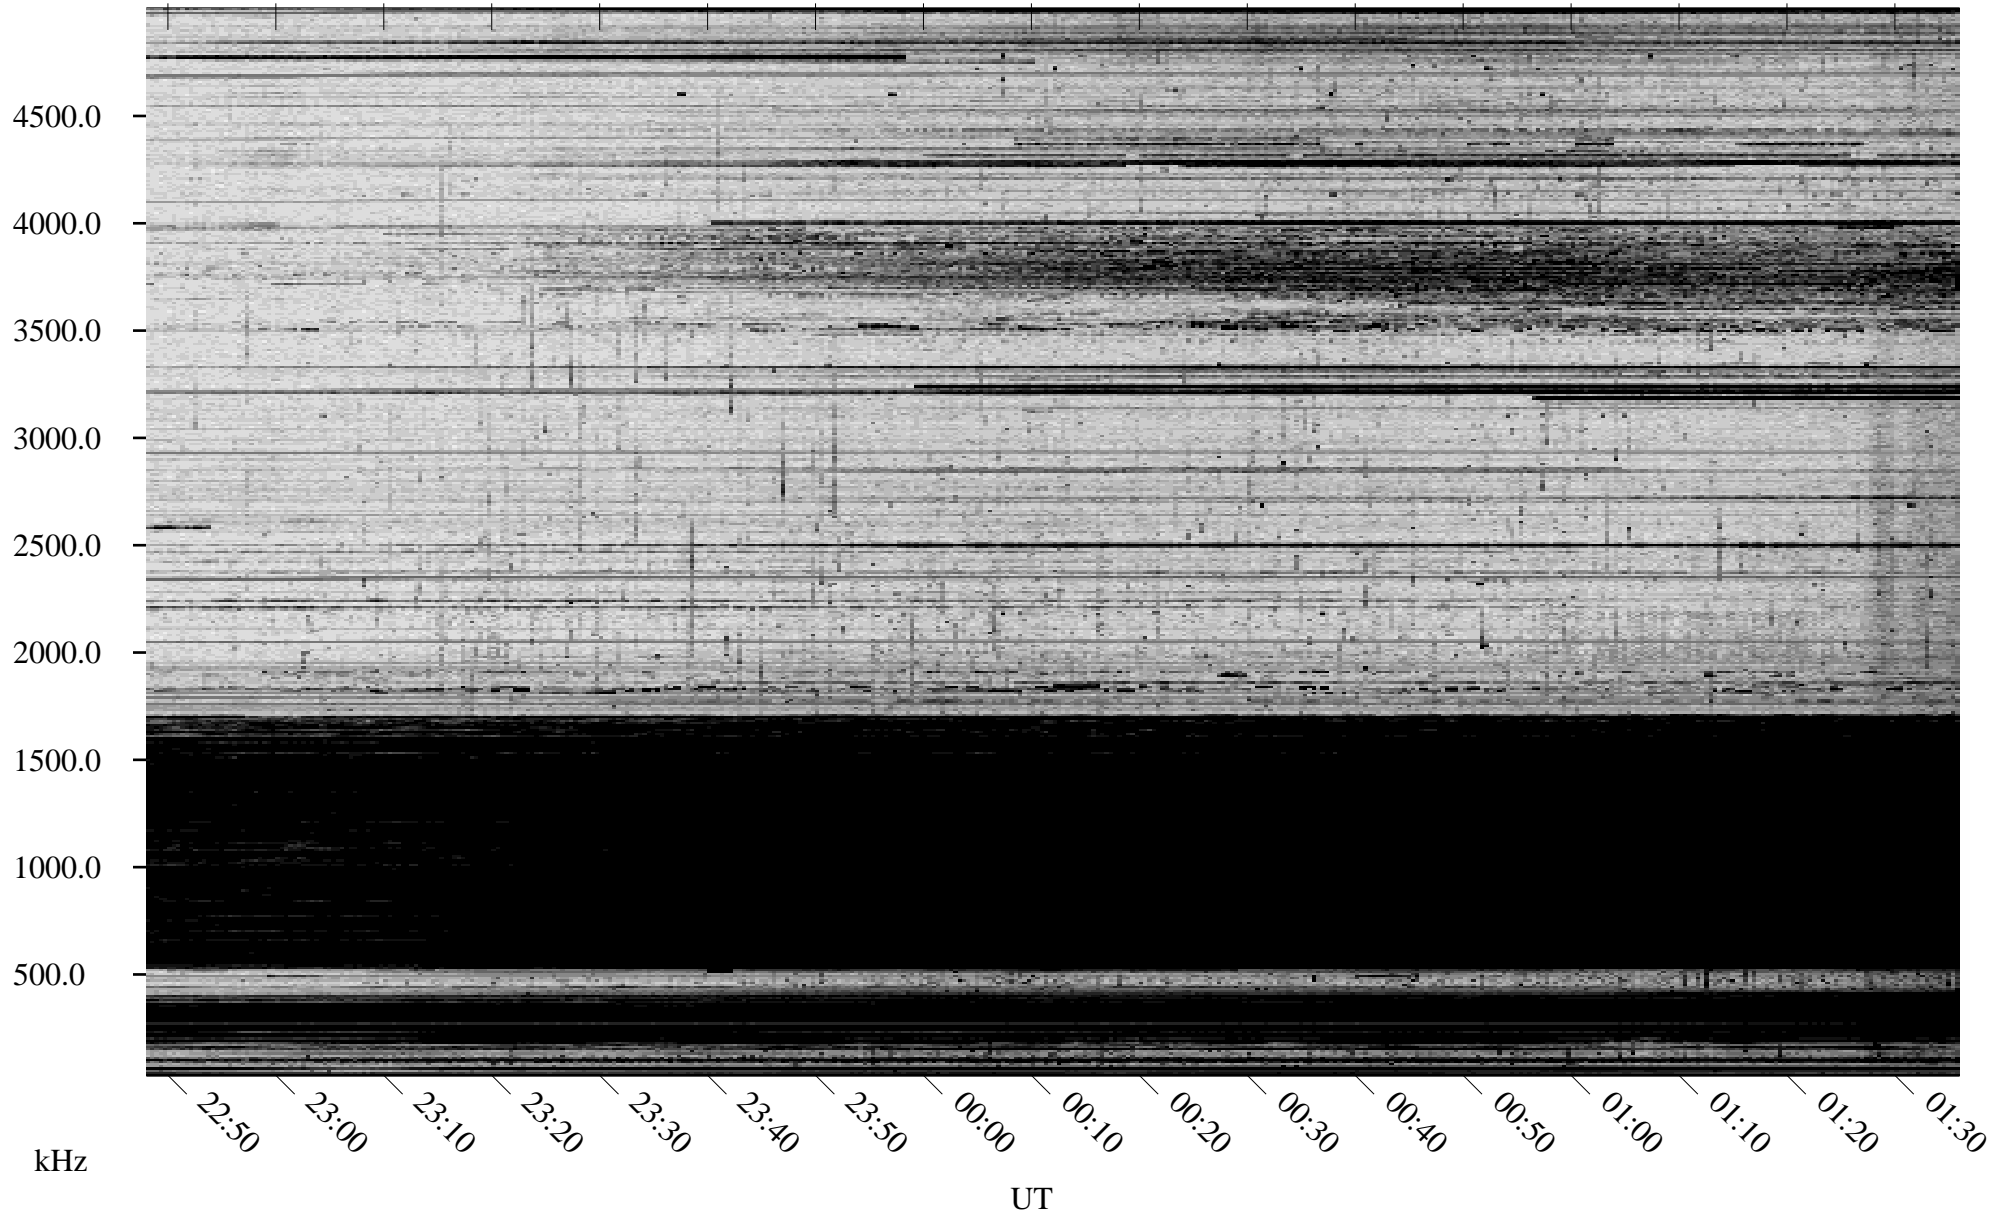

# 11/21/2009 Churchill, Manitoba

Linear Scale    Black = 161    White = 15

ch093251.r00SUm max\_12

Page 1

# 11/21/2009 Churchill, Manitoba

Linear Scale    Black = 161    White = 15

ch093251.r00SUm max\_12

Page 2

# 11/22/2009 Churchill, Manitoba

Linear Scale    Black = 161    White = 15

ch093251.r00SUm max\_12

Page 3

# 11/22/2009 Churchill, Manitoba

Linear Scale    Black = 161    White = 15

ch093251.r00SUm max\_12

Page 4