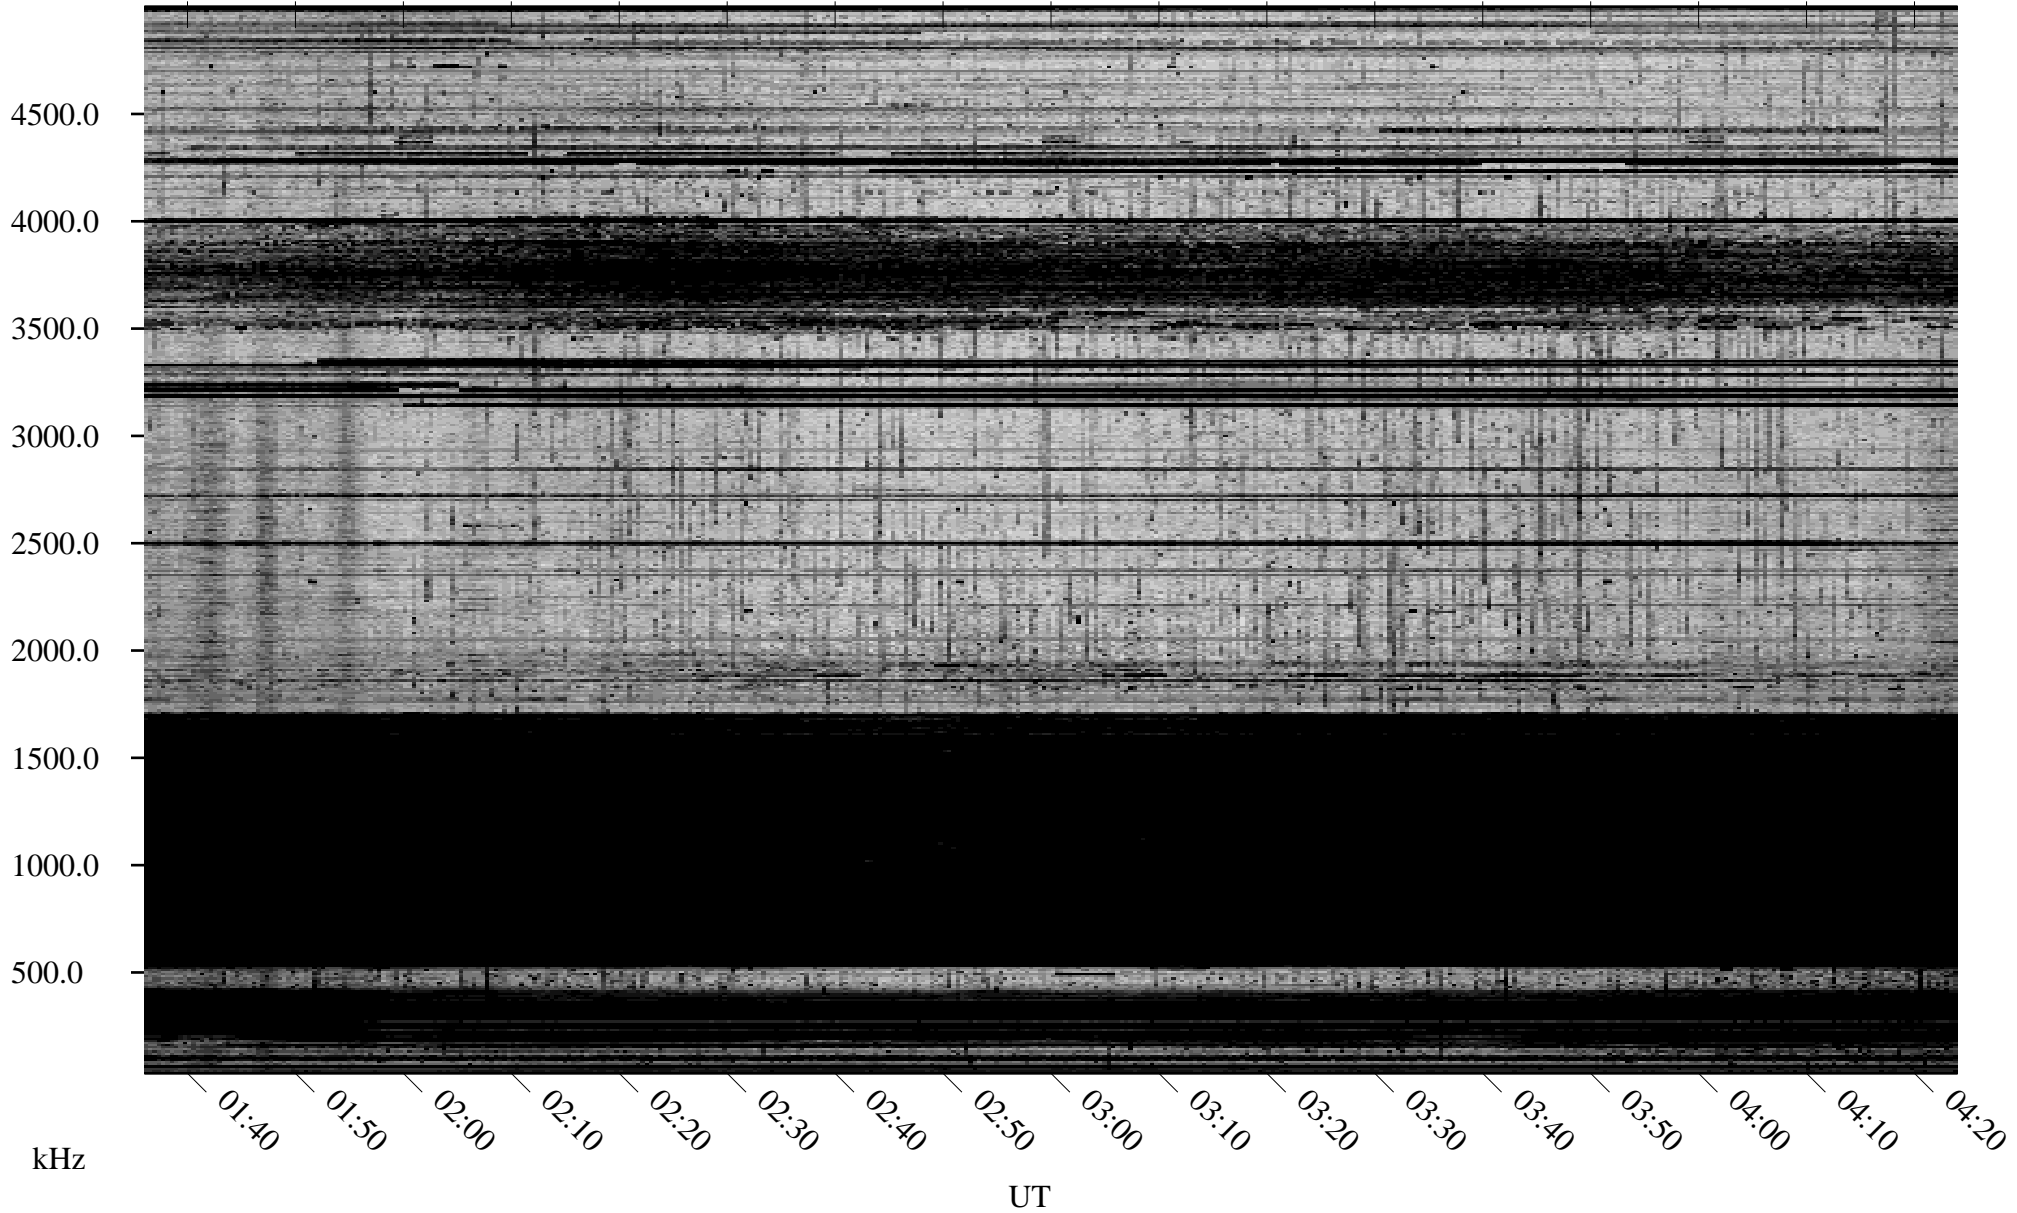

# 11/21/2009 Churchill, Manitoba

Linear Scale    Black = 161    White = 15

ch093251.r00SUm max\_12

Page 1

# 11/21/2009 Churchill, Manitoba

Linear Scale    Black = 161    White = 15

ch093251.r00SUm max\_12

Page 2

# 11/22/2009 Churchill, Manitoba

Linear Scale    Black = 161    White = 15

ch093251.r00SUm max\_12

Page 3

# 11/22/2009 Churchill, Manitoba

Linear Scale    Black = 161    White = 15

ch093251.r00SUm max\_12

Page 4