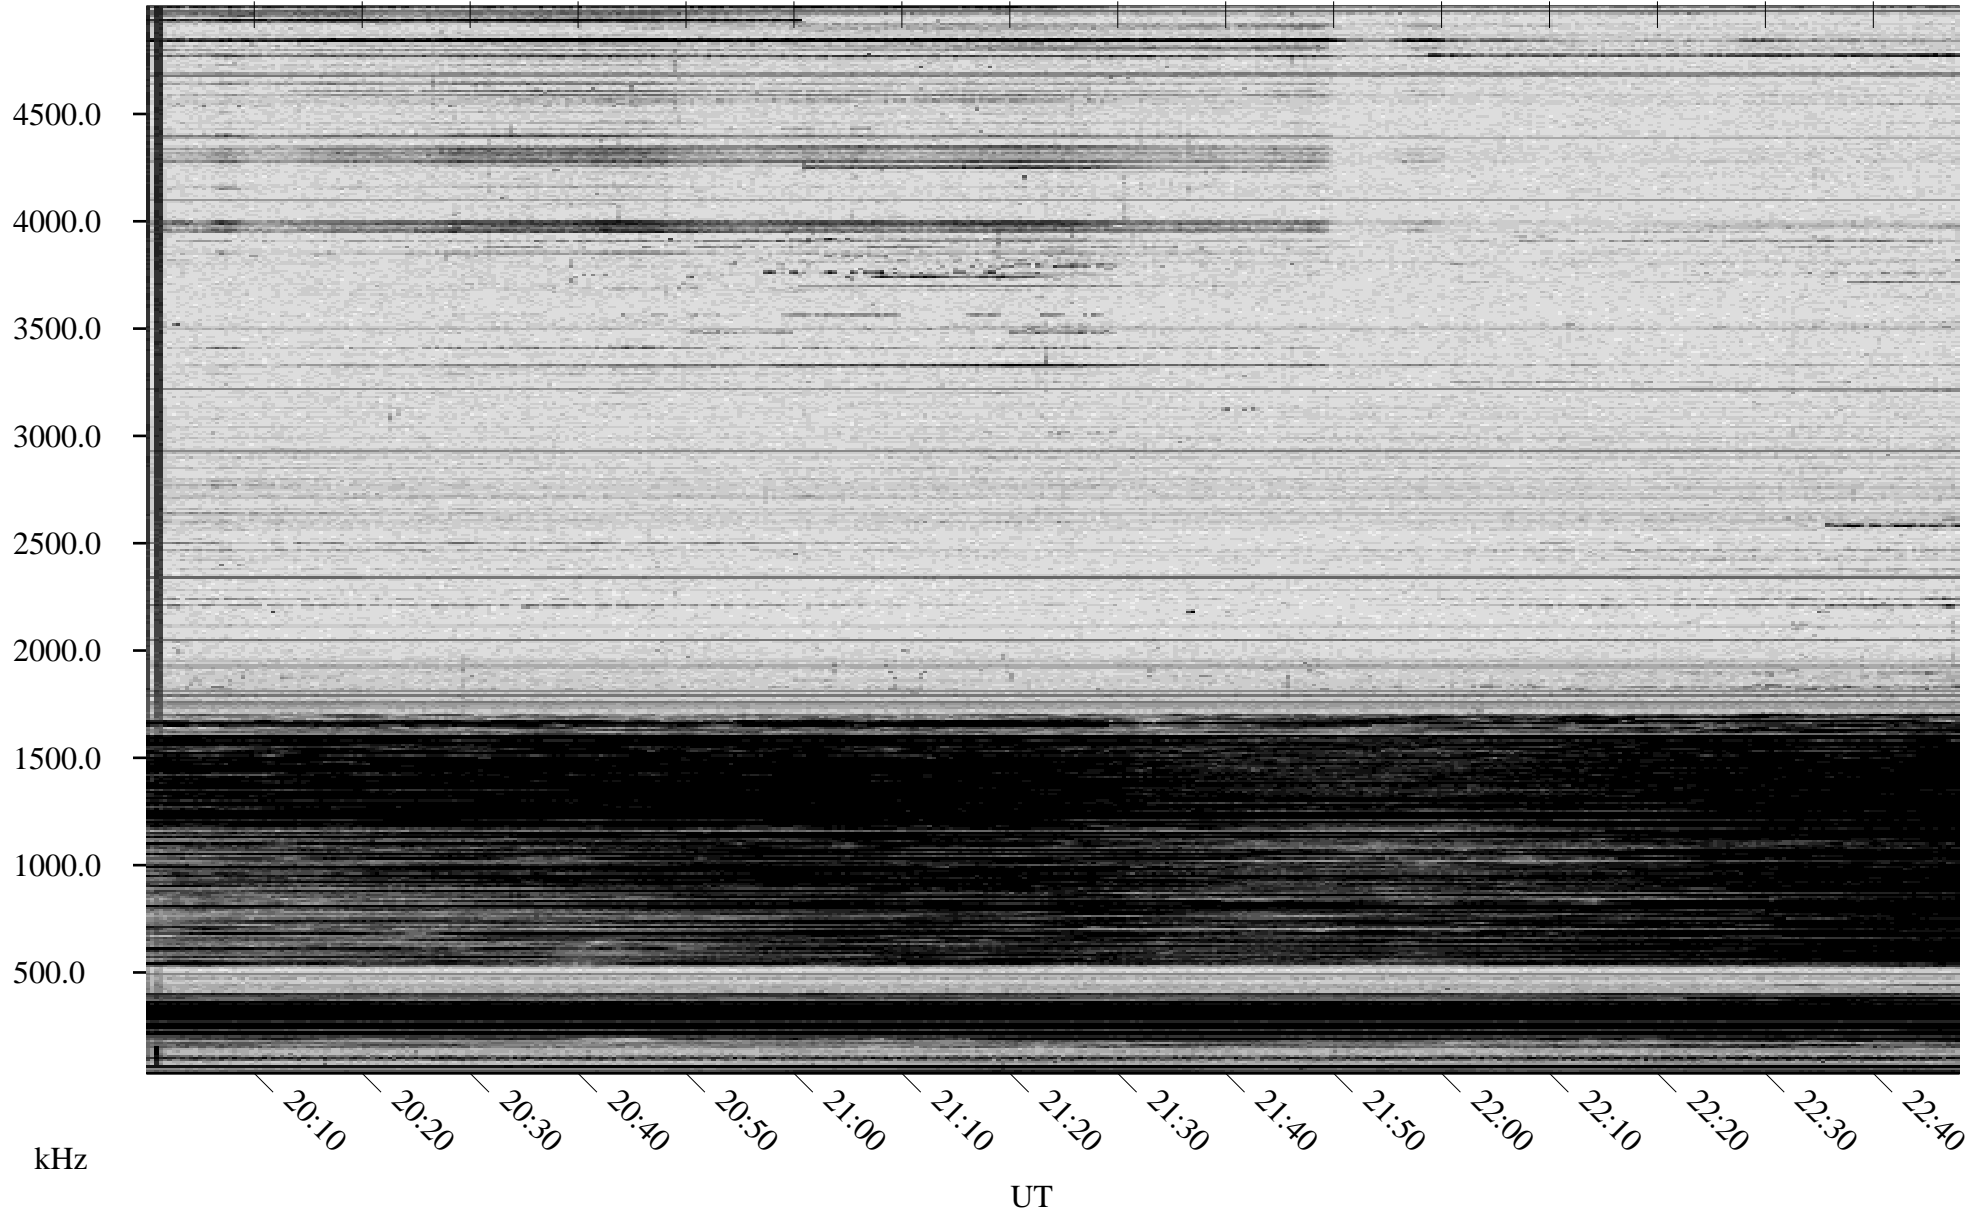

# 11/21/2009 Churchill, Manitoba

Linear Scale    Black = 161    White = 15

ch093251.r00SUm max\_12

Page 1

# 11/21/2009 Churchill, Manitoba

Linear Scale    Black = 161    White = 15

ch093251.r00SUm max\_12

Page 2

# 11/22/2009 Churchill, Manitoba

Linear Scale    Black = 161    White = 15

ch093251.r00SUm max\_12

Page 3

# 11/22/2009 Churchill, Manitoba

Linear Scale    Black = 161    White = 15

ch093251.r00SUm max\_12

Page 4