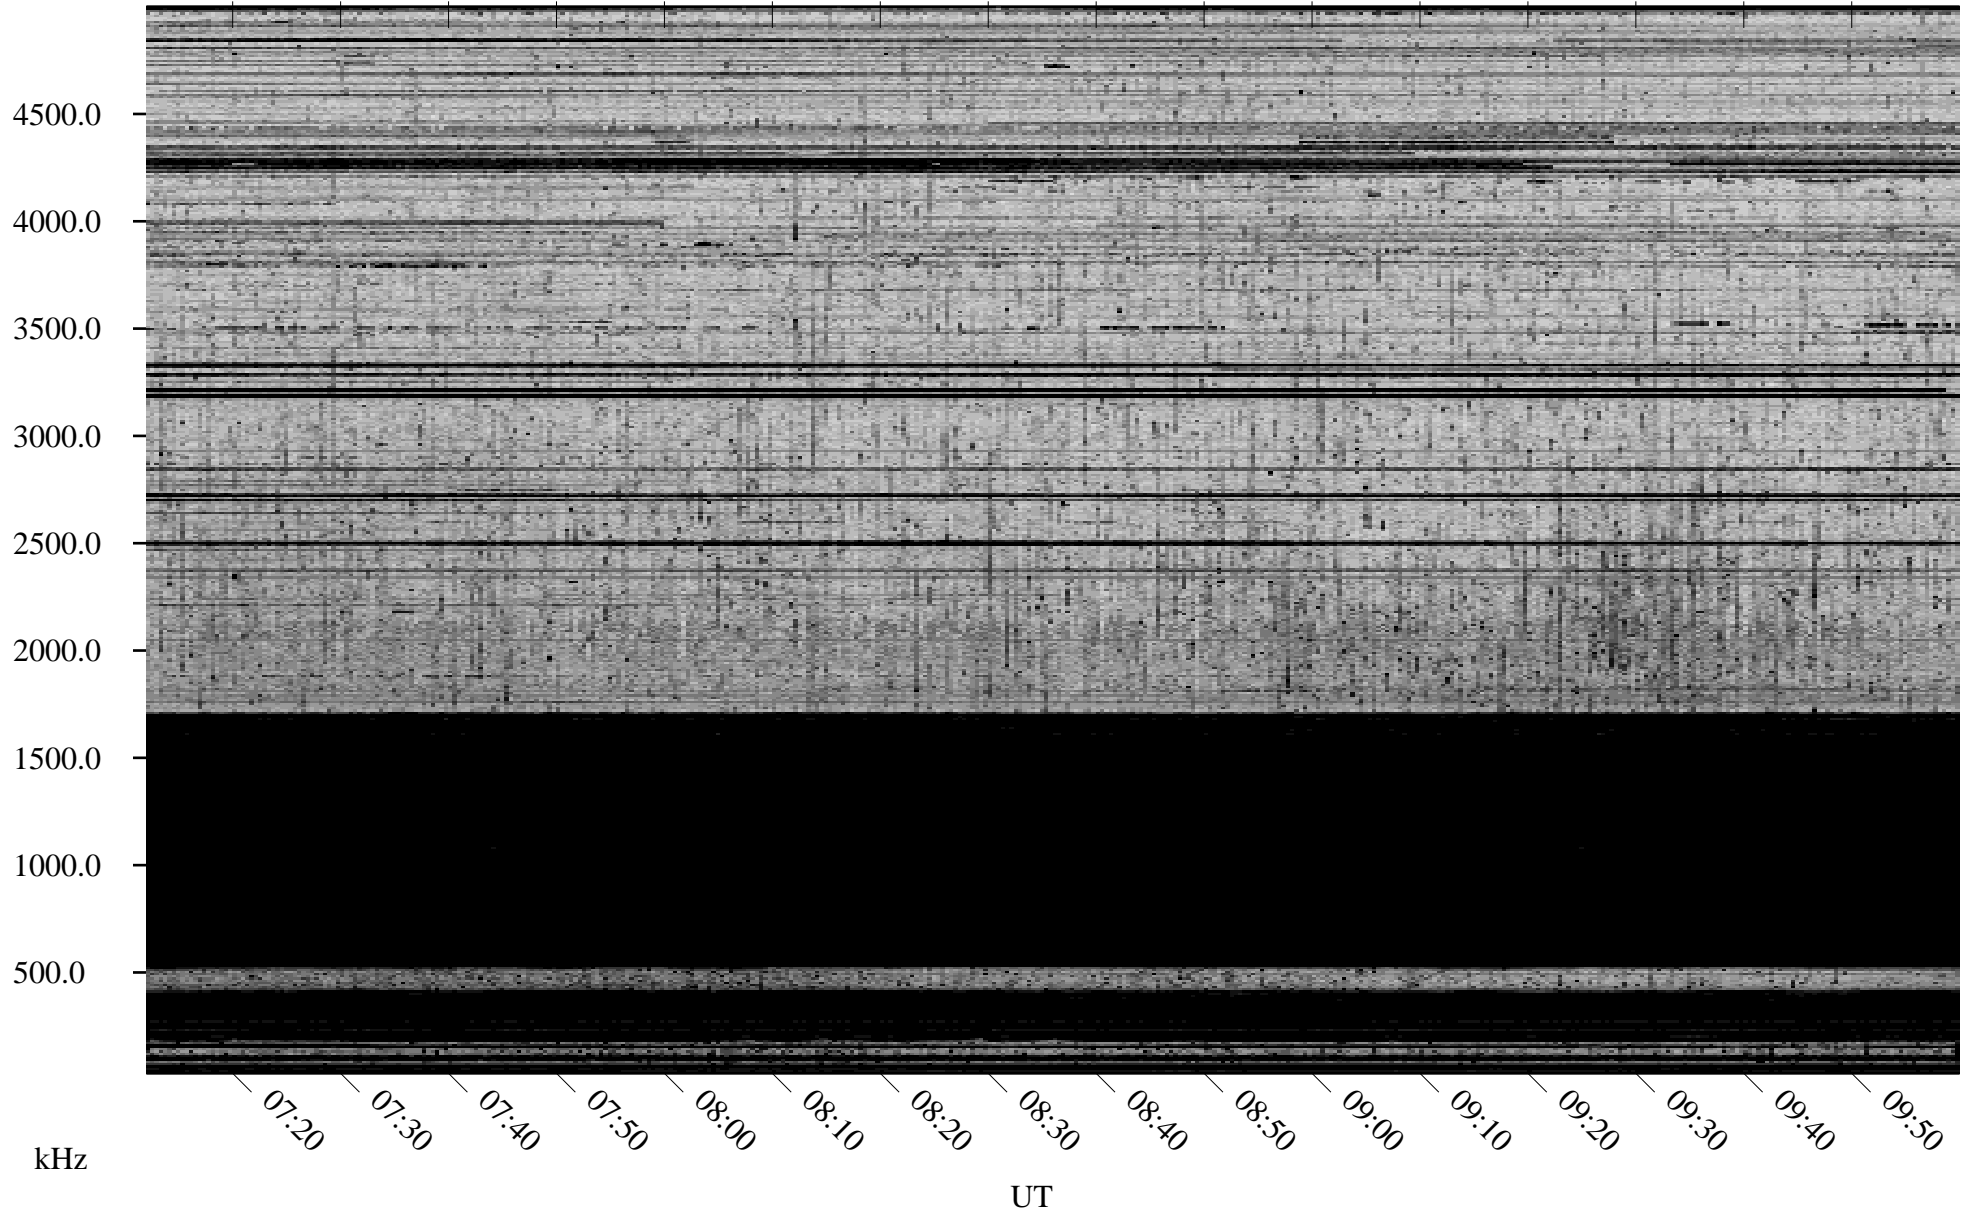

11/22/2009 Churchill, Manitoba

Linear Scale Black = 161 White = 15

ch09326l.r00SUm max_12

Page 1

11/22/2009 Churchill, Manitoba

Linear Scale Black = 161 White = 15

ch09326l.r00SUm max_12

Page 2

11/23/2009 Churchill, Manitoba

Linear Scale Black = 161 White = 15

ch09326l.r00SUm max_12

Page 3

11/23/2009 Churchill, Manitoba

Linear Scale Black = 161 White = 15

ch09326l.r00SUm max_12

Page 4

11/23/2009 Churchill, Manitoba

Linear Scale Black = 161 White = 15

ch09326l.r00SUm max_12

Page 5

11/23/2009 Churchill, Manitoba

Linear Scale Black = 161 White = 15

ch09326l.r00SUm max_12

Page 6

11/23/2009 Churchill, Manitoba

Linear Scale Black = 161 White = 15

ch09326l.r00SUm max_12

Page 7

11/23/2009 Churchill, Manitoba

Linear Scale Black = 161 White = 15

ch09326l.r00SUm max_12