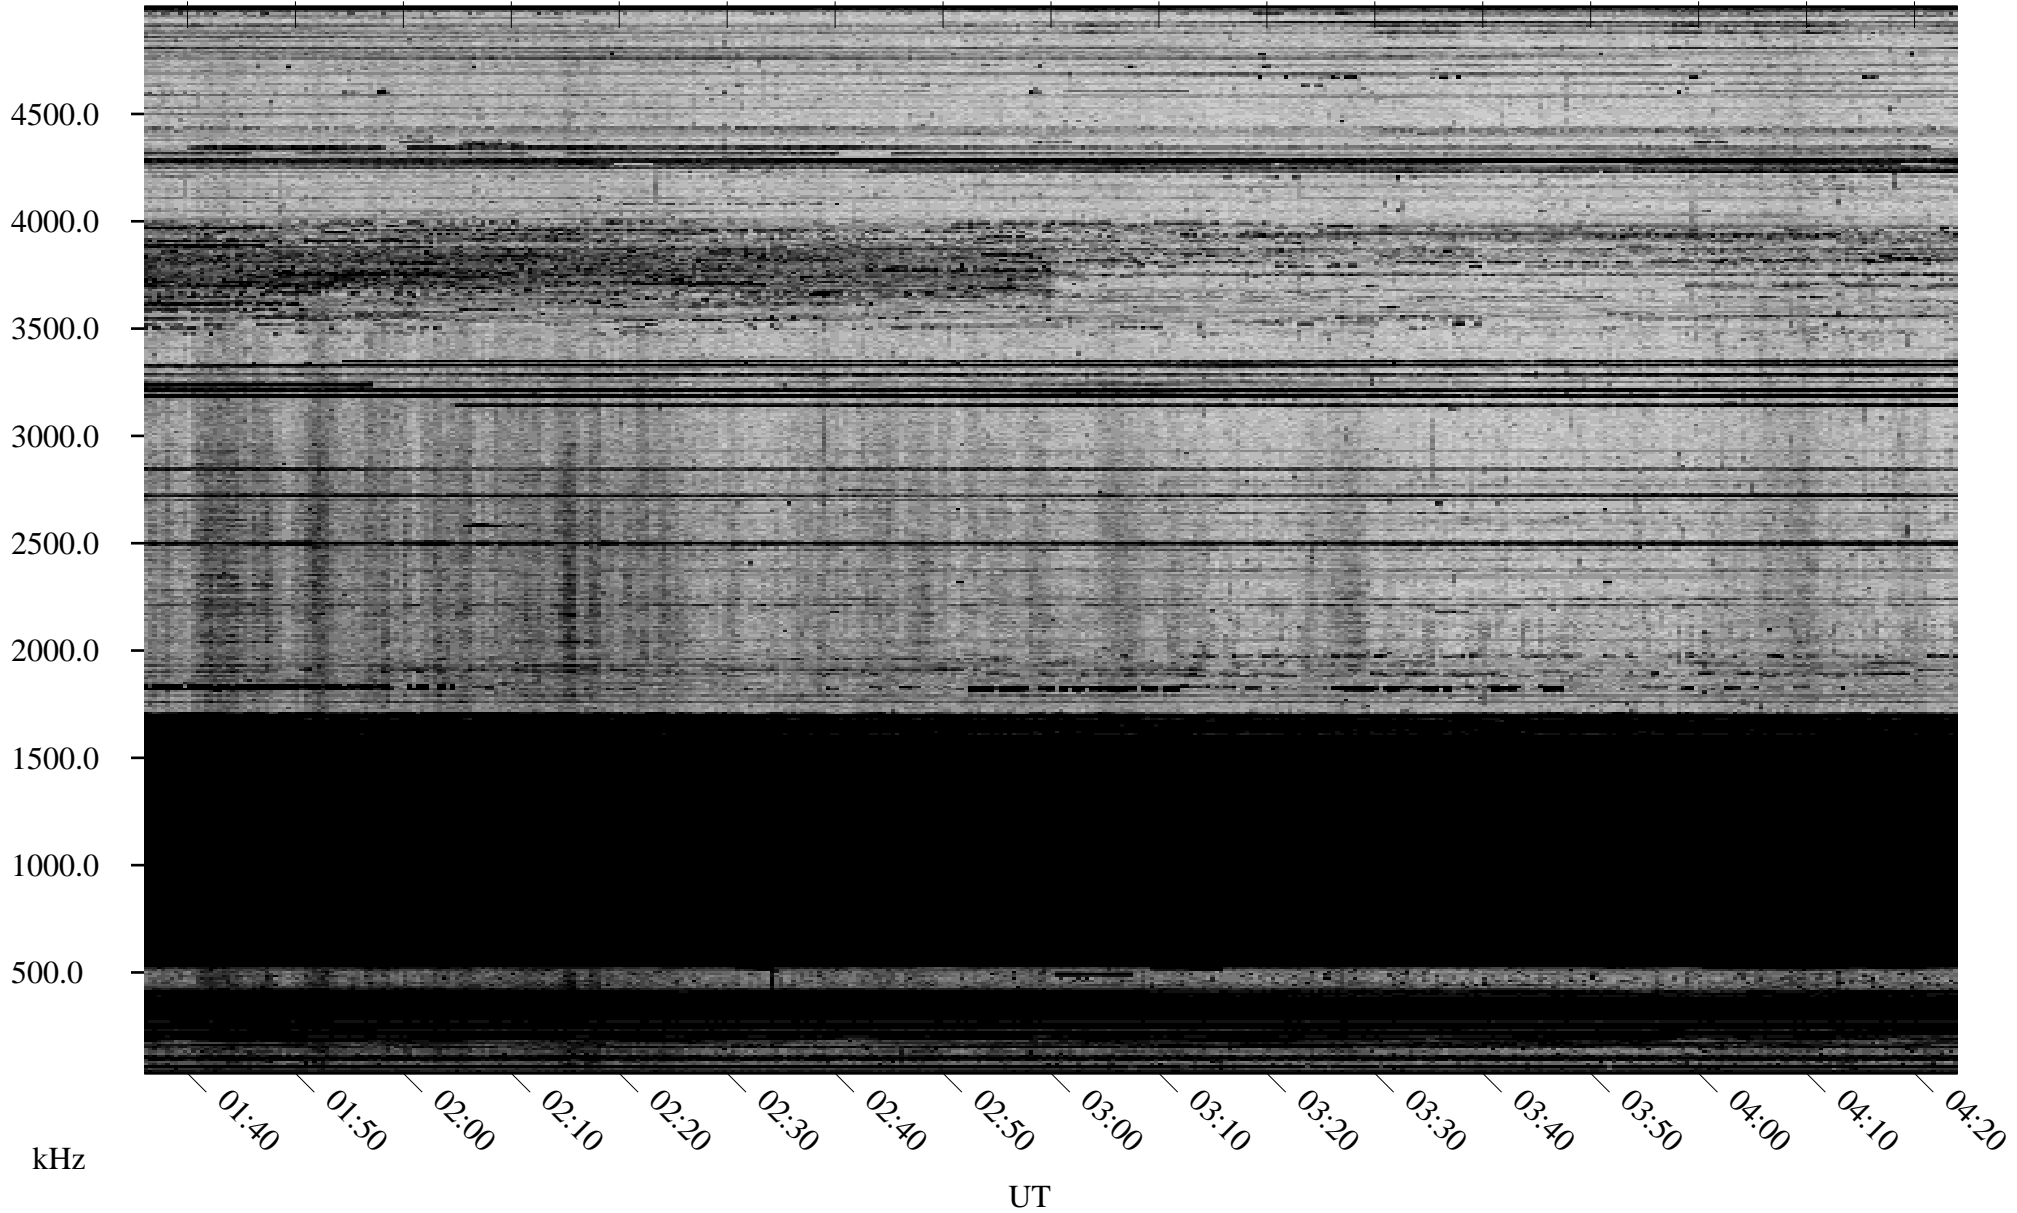

11/22/2009 Churchill, Manitoba

Linear Scale Black = 161 White = 15

ch09326l.r00SUm max_12

Page 1

11/22/2009 Churchill, Manitoba

Linear Scale Black = 161 White = 15

ch09326l.r00SUm max_12

Page 2

11/23/2009 Churchill, Manitoba

Linear Scale Black = 161 White = 15

ch09326l.r00SUm max_12

Page 3

11/23/2009 Churchill, Manitoba

Linear Scale Black = 161 White = 15

ch09326l.r00SUm max_12

Page 4

11/23/2009 Churchill, Manitoba

Linear Scale Black = 161 White = 15

ch09326l.r00SUm max_12

Page 5

11/23/2009 Churchill, Manitoba

Linear Scale Black = 161 White = 15

ch09326l.r00SUm max_12

Page 6

11/23/2009 Churchill, Manitoba

Linear Scale Black = 161 White = 15

ch09326l.r00SUm max_12

Page 7

11/23/2009 Churchill, Manitoba

Linear Scale Black = 161 White = 15

ch09326l.r00SUm max_12