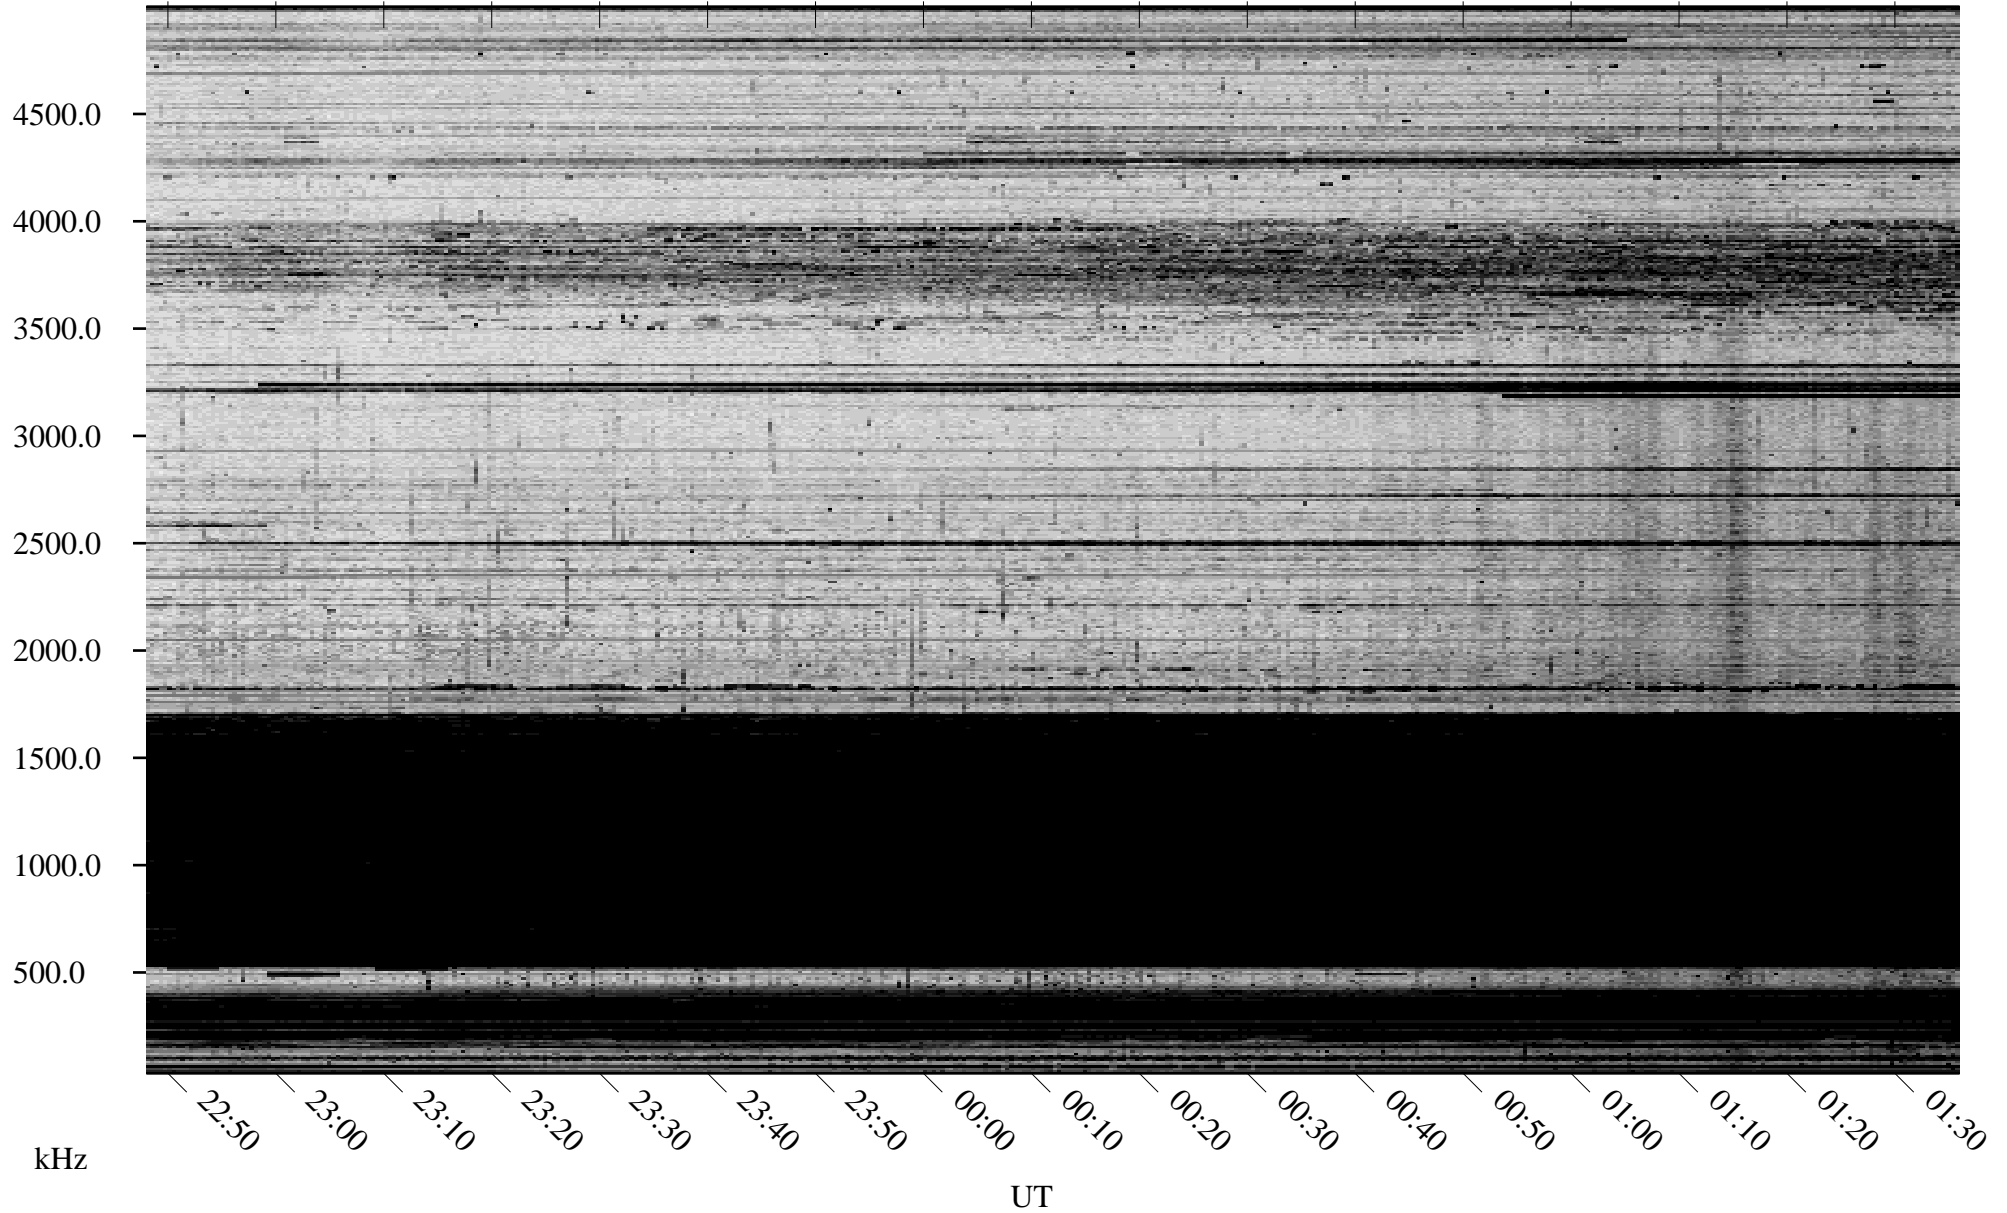

11/22/2009 Churchill, Manitoba

Linear Scale Black = 161 White = 15

ch09326l.r00SUm max_12

Page 1

11/22/2009 Churchill, Manitoba

Linear Scale Black = 161 White = 15

ch09326l.r00SUm max_12

Page 2

11/23/2009 Churchill, Manitoba

Linear Scale Black = 161 White = 15

ch09326l.r00SUm max_12

Page 3

11/23/2009 Churchill, Manitoba

Linear Scale Black = 161 White = 15

ch09326l.r00SUm max_12

Page 4

11/23/2009 Churchill, Manitoba

Linear Scale Black = 161 White = 15

ch09326l.r00SUm max_12

Page 5

11/23/2009 Churchill, Manitoba

Linear Scale Black = 161 White = 15

ch09326l.r00SUm max_12

Page 6

11/23/2009 Churchill, Manitoba

Linear Scale Black = 161 White = 15

ch09326l.r00SUm max_12

Page 7

11/23/2009 Churchill, Manitoba

Linear Scale Black = 161 White = 15

ch09326l.r00SUm max_12