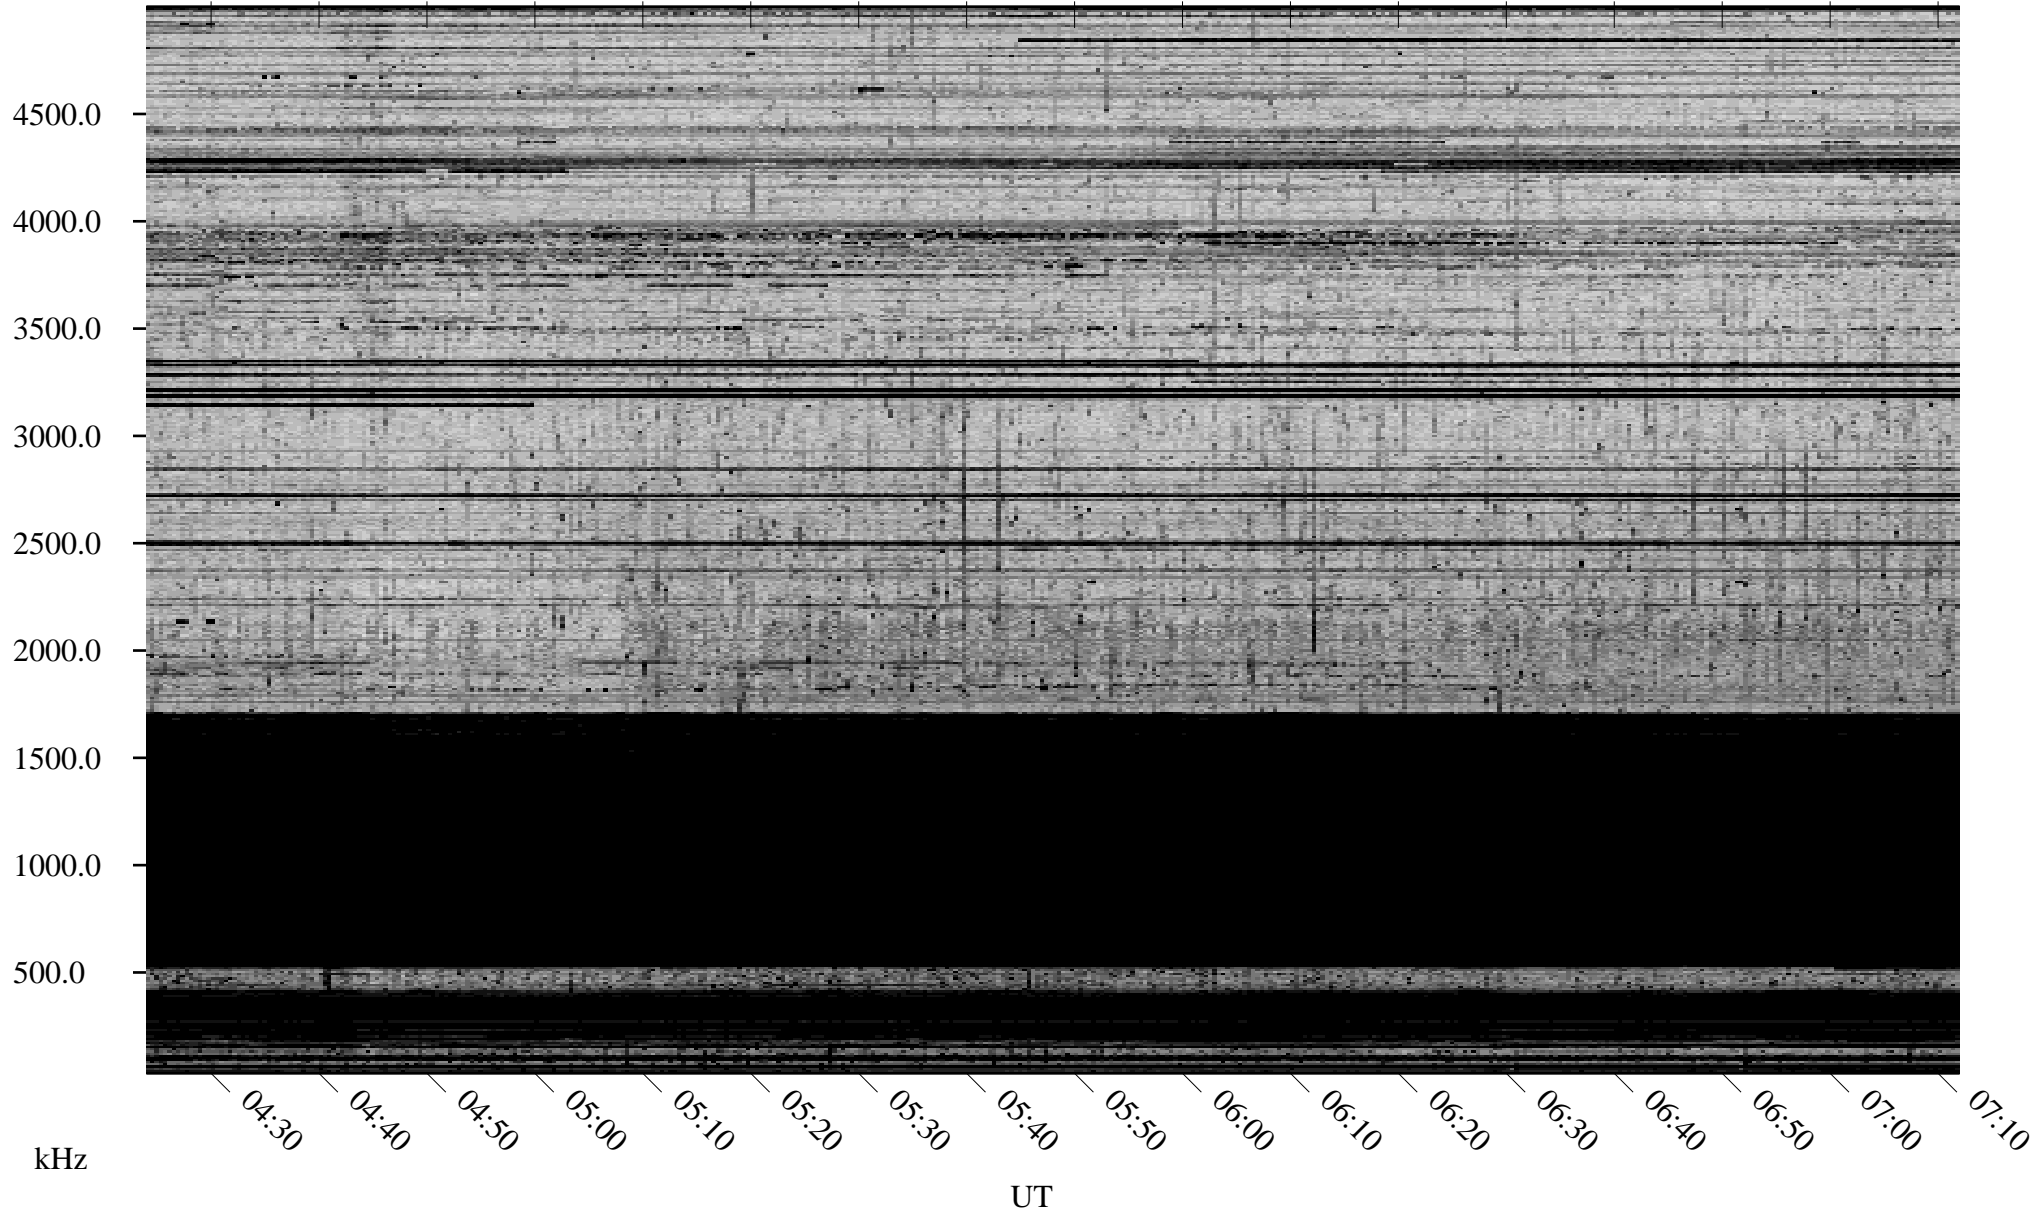

11/22/2009 Churchill, Manitoba

Linear Scale Black = 161 White = 15

ch09326l.r00SUm max_12

Page 1

11/22/2009 Churchill, Manitoba

Linear Scale Black = 161 White = 15

ch09326l.r00SUm max_12

Page 2

11/23/2009 Churchill, Manitoba

Linear Scale Black = 161 White = 15

ch09326l.r00SUm max_12

Page 3

11/23/2009 Churchill, Manitoba

Linear Scale Black = 161 White = 15

ch09326l.r00SUm max_12

Page 4

11/23/2009 Churchill, Manitoba

Linear Scale Black = 161 White = 15

ch09326l.r00SUm max_12

Page 5

11/23/2009 Churchill, Manitoba

Linear Scale Black = 161 White = 15

ch09326l.r00SUm max_12

Page 6

11/23/2009 Churchill, Manitoba

Linear Scale Black = 161 White = 15

ch09326l.r00SUm max_12

Page 7

11/23/2009 Churchill, Manitoba

Linear Scale Black = 161 White = 15

ch09326l.r00SUm max_12