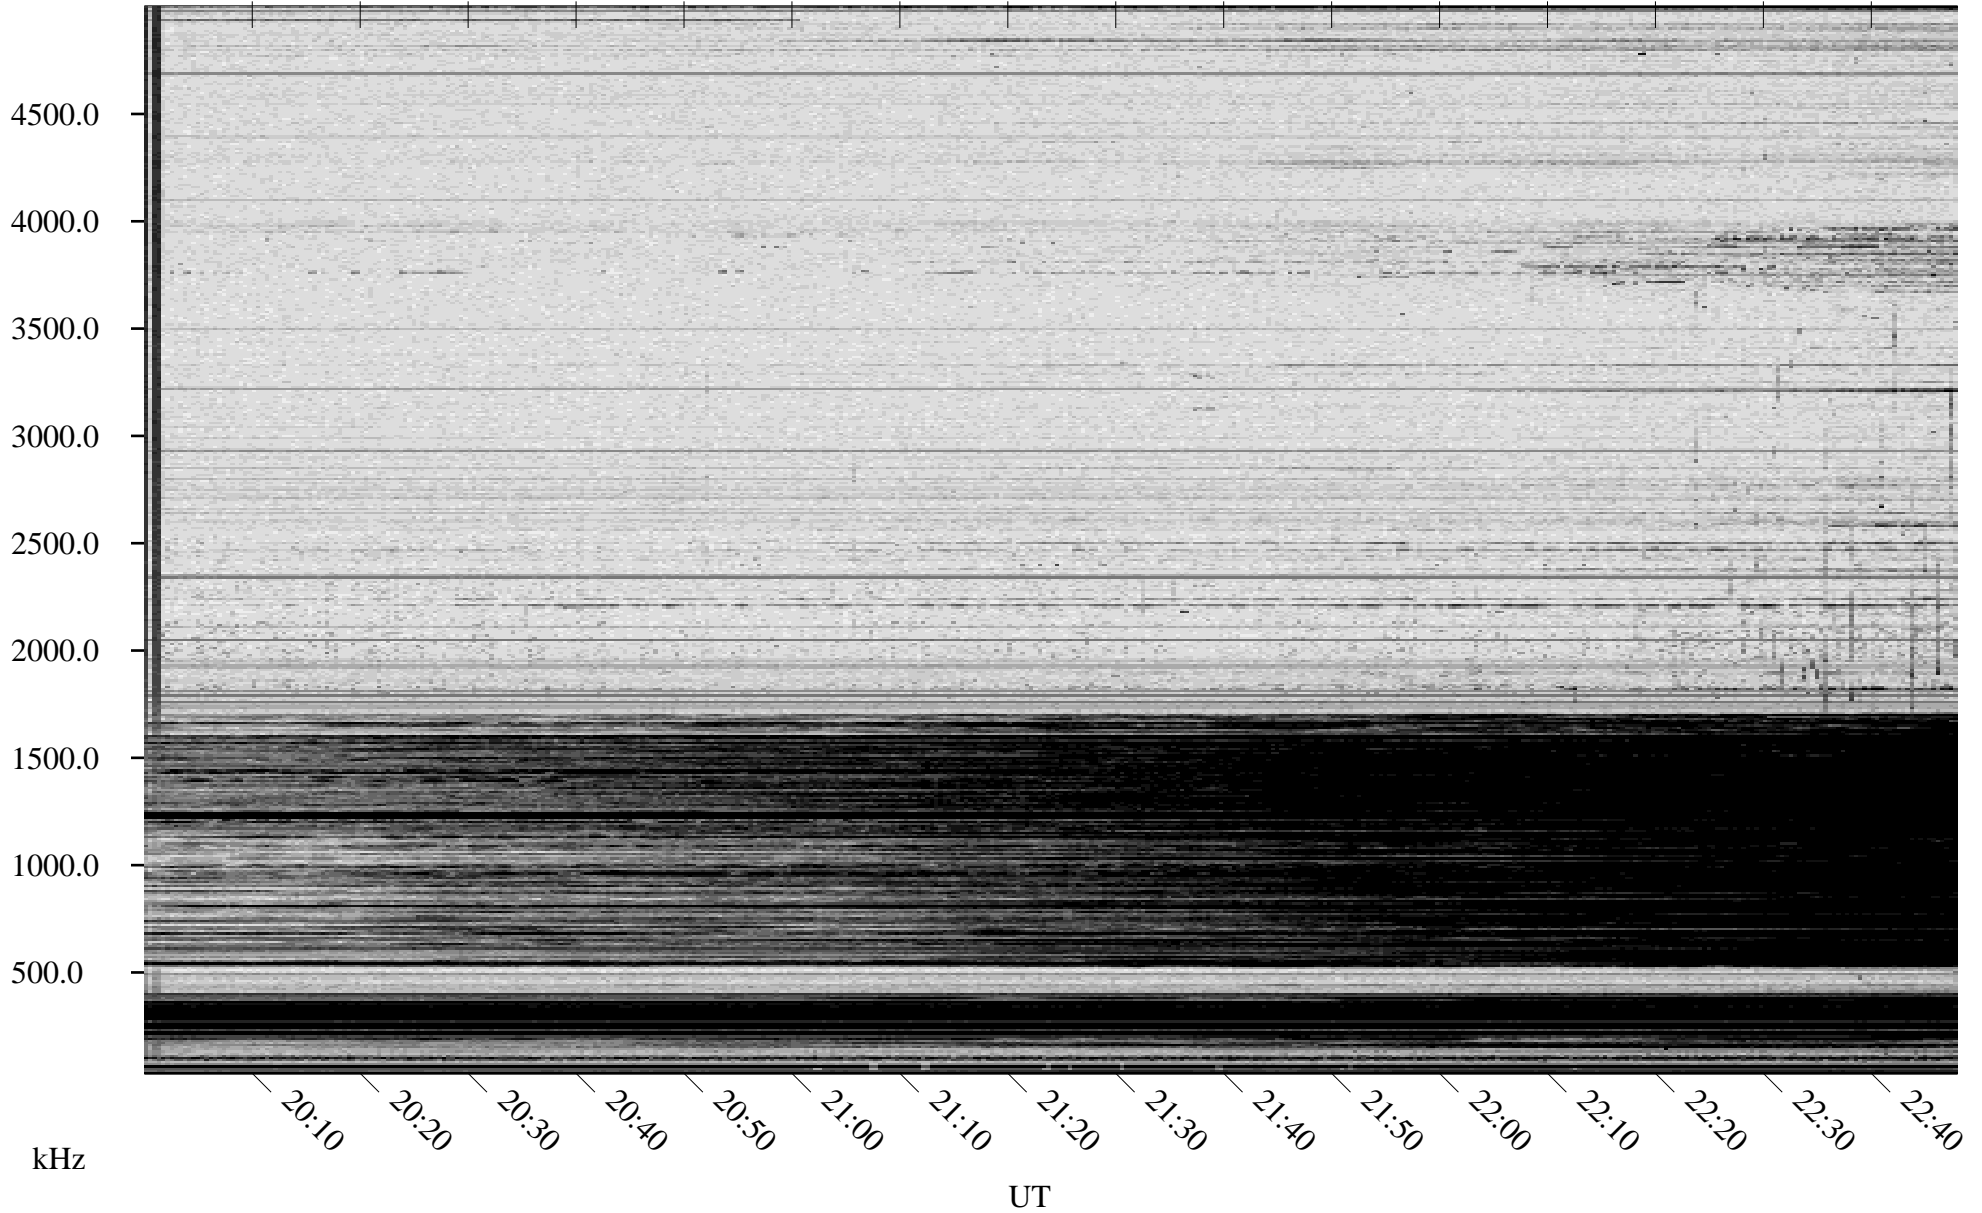

11/22/2009 Churchill, Manitoba

Linear Scale Black = 161 White = 15

ch09326l.r00SUm max_12

Page 1

11/22/2009 Churchill, Manitoba

Linear Scale Black = 161 White = 15

ch09326l.r00SUm max_12

Page 2

11/23/2009 Churchill, Manitoba

Linear Scale Black = 161 White = 15

ch09326l.r00SUm max_12

Page 3

11/23/2009 Churchill, Manitoba

Linear Scale Black = 161 White = 15

ch09326l.r00SUm max_12

Page 4

11/23/2009 Churchill, Manitoba

Linear Scale Black = 161 White = 15

ch09326l.r00SUm max_12

Page 5

11/23/2009 Churchill, Manitoba

Linear Scale Black = 161 White = 15

ch09326l.r00SUm max_12

Page 6

11/23/2009 Churchill, Manitoba

Linear Scale Black = 161 White = 15

ch09326l.r00SUm max_12

Page 7

11/23/2009 Churchill, Manitoba

Linear Scale Black = 161 White = 15

ch09326l.r00SUm max_12