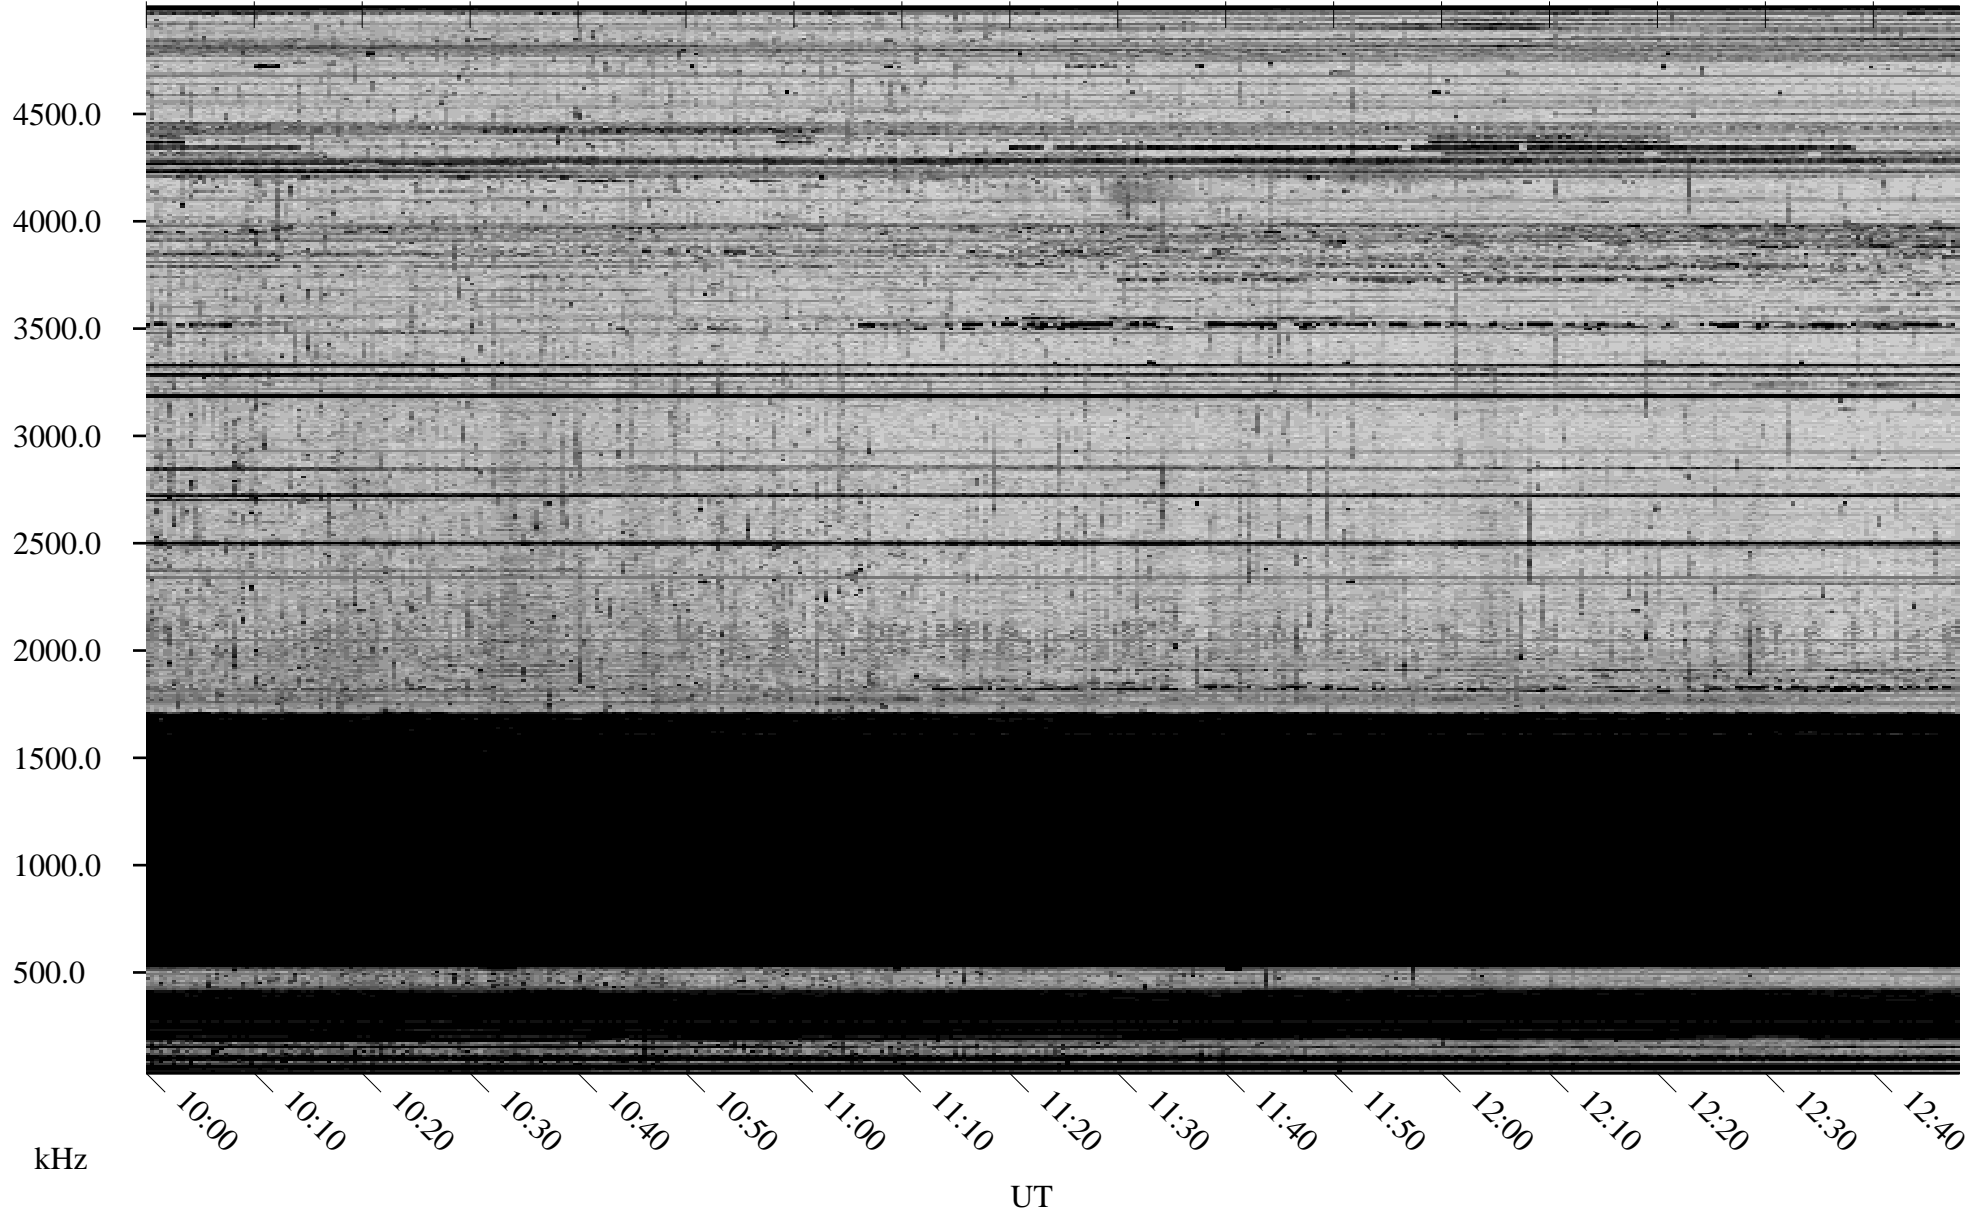

11/23/2009 Churchill, Manitoba

Linear Scale Black = 161 White = 15

ch09326l.r00SUm max_12

Page 5

11/23/2009 Churchill, Manitoba

Linear Scale Black = 161 White = 15

ch09326l.r00SUm max_12

Page 6

11/23/2009 Churchill, Manitoba

Linear Scale Black = 161 White = 15

ch09326l.r00SUm max_12

Page 7

11/23/2009 Churchill, Manitoba

Linear Scale Black = 161 White = 15

ch09326l.r00SUm max_12