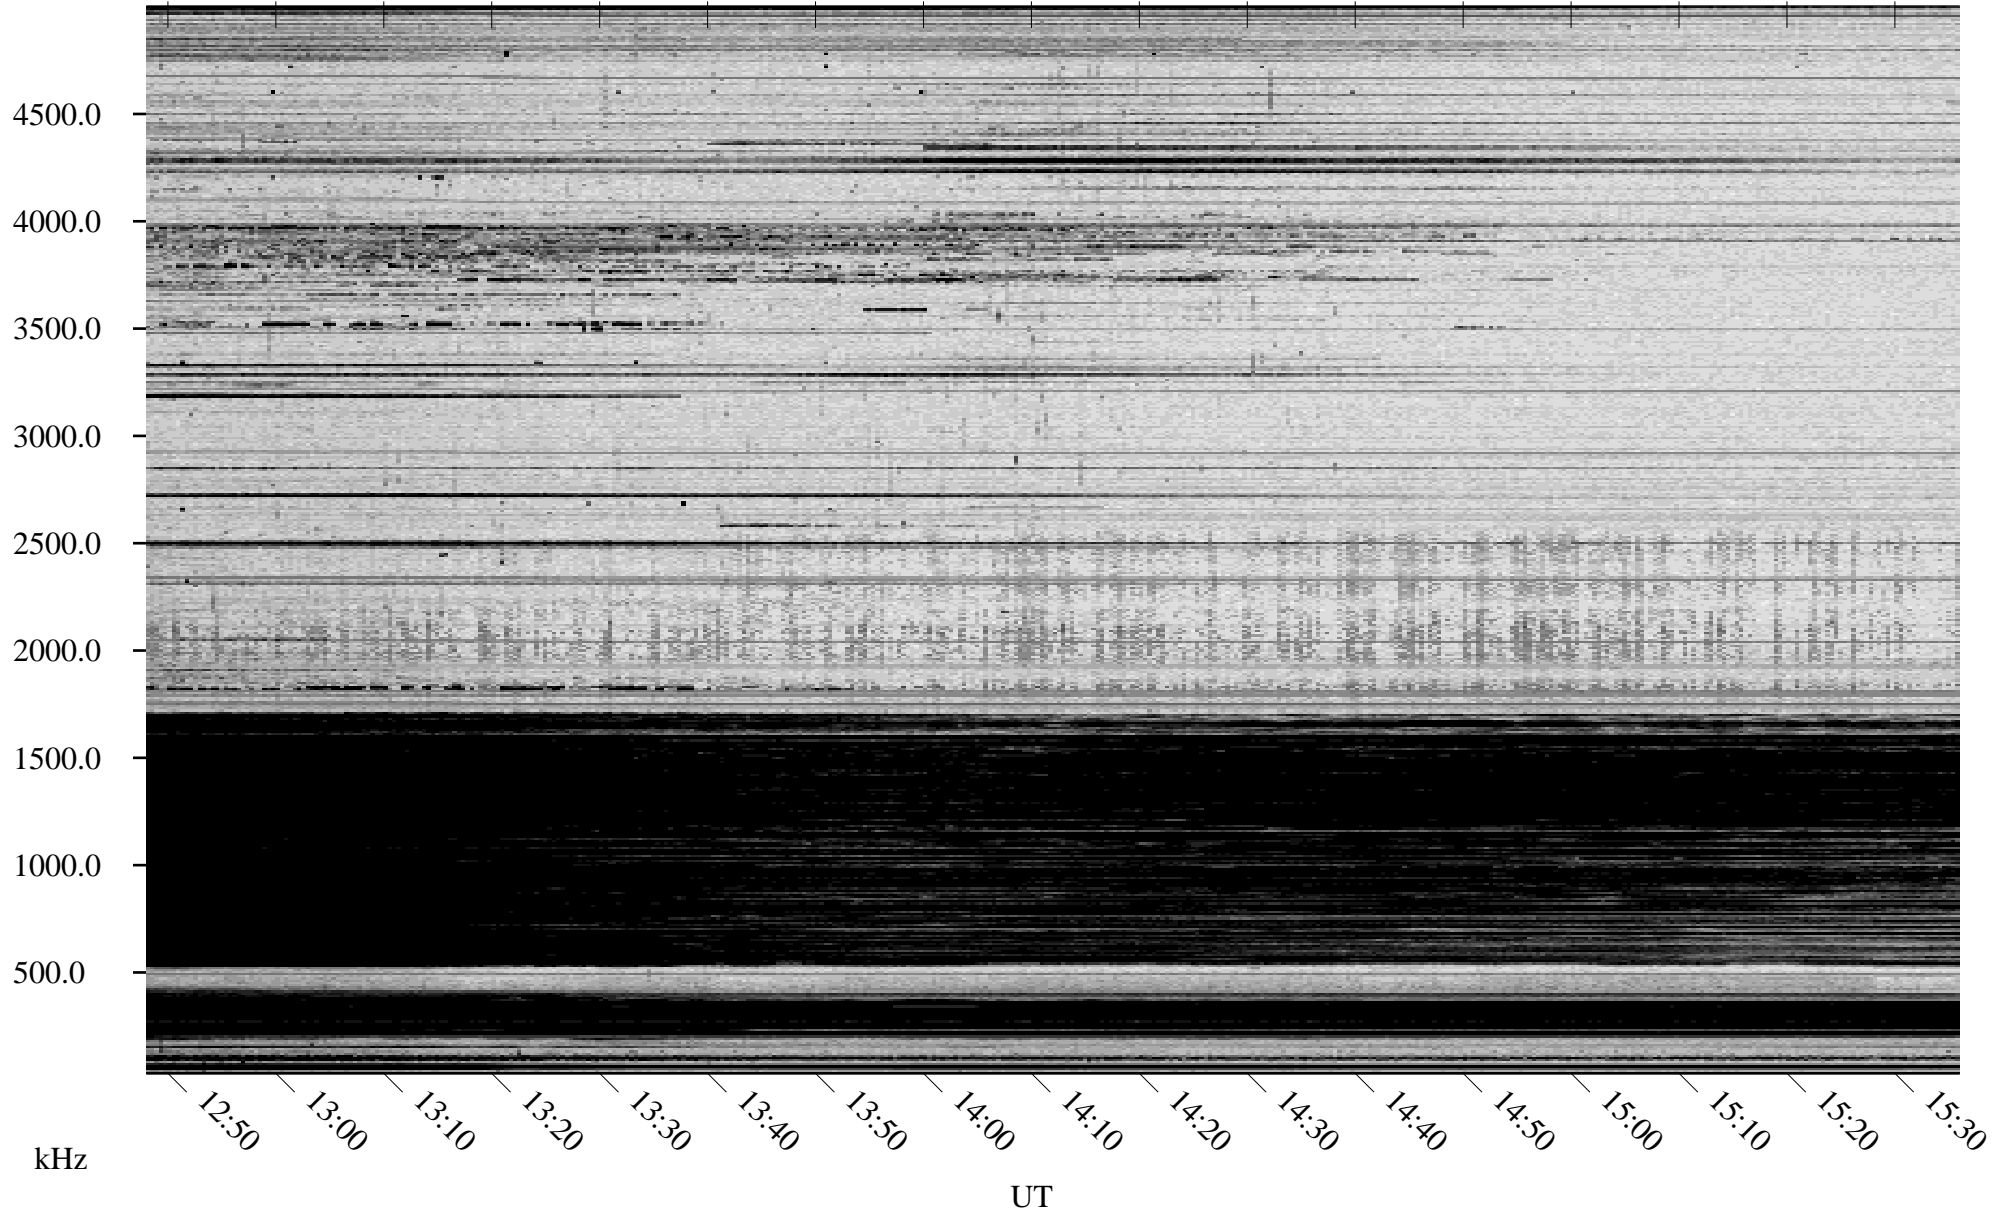

11/22/2009 Churchill, Manitoba

Linear Scale Black = 161 White = 15

ch09326l.r00SUm max_12

Page 1

11/22/2009 Churchill, Manitoba

Linear Scale Black = 161 White = 15

ch09326l.r00SUm max_12

Page 2

11/23/2009 Churchill, Manitoba

Linear Scale Black = 161 White = 15

ch09326l.r00SUm max_12

Page 3

11/23/2009 Churchill, Manitoba

Linear Scale Black = 161 White = 15

ch09326l.r00SUm max_12

Page 4

11/23/2009 Churchill, Manitoba

Linear Scale Black = 161 White = 15

ch09326l.r00SUm max_12

Page 5

11/23/2009 Churchill, Manitoba

Linear Scale Black = 161 White = 15

ch09326l.r00SUm max_12

Page 6

11/23/2009 Churchill, Manitoba

Linear Scale Black = 161 White = 15

ch09326l.r00SUm max_12

Page 7

11/23/2009 Churchill, Manitoba

Linear Scale Black = 161 White = 15

ch09326l.r00SUm max_12