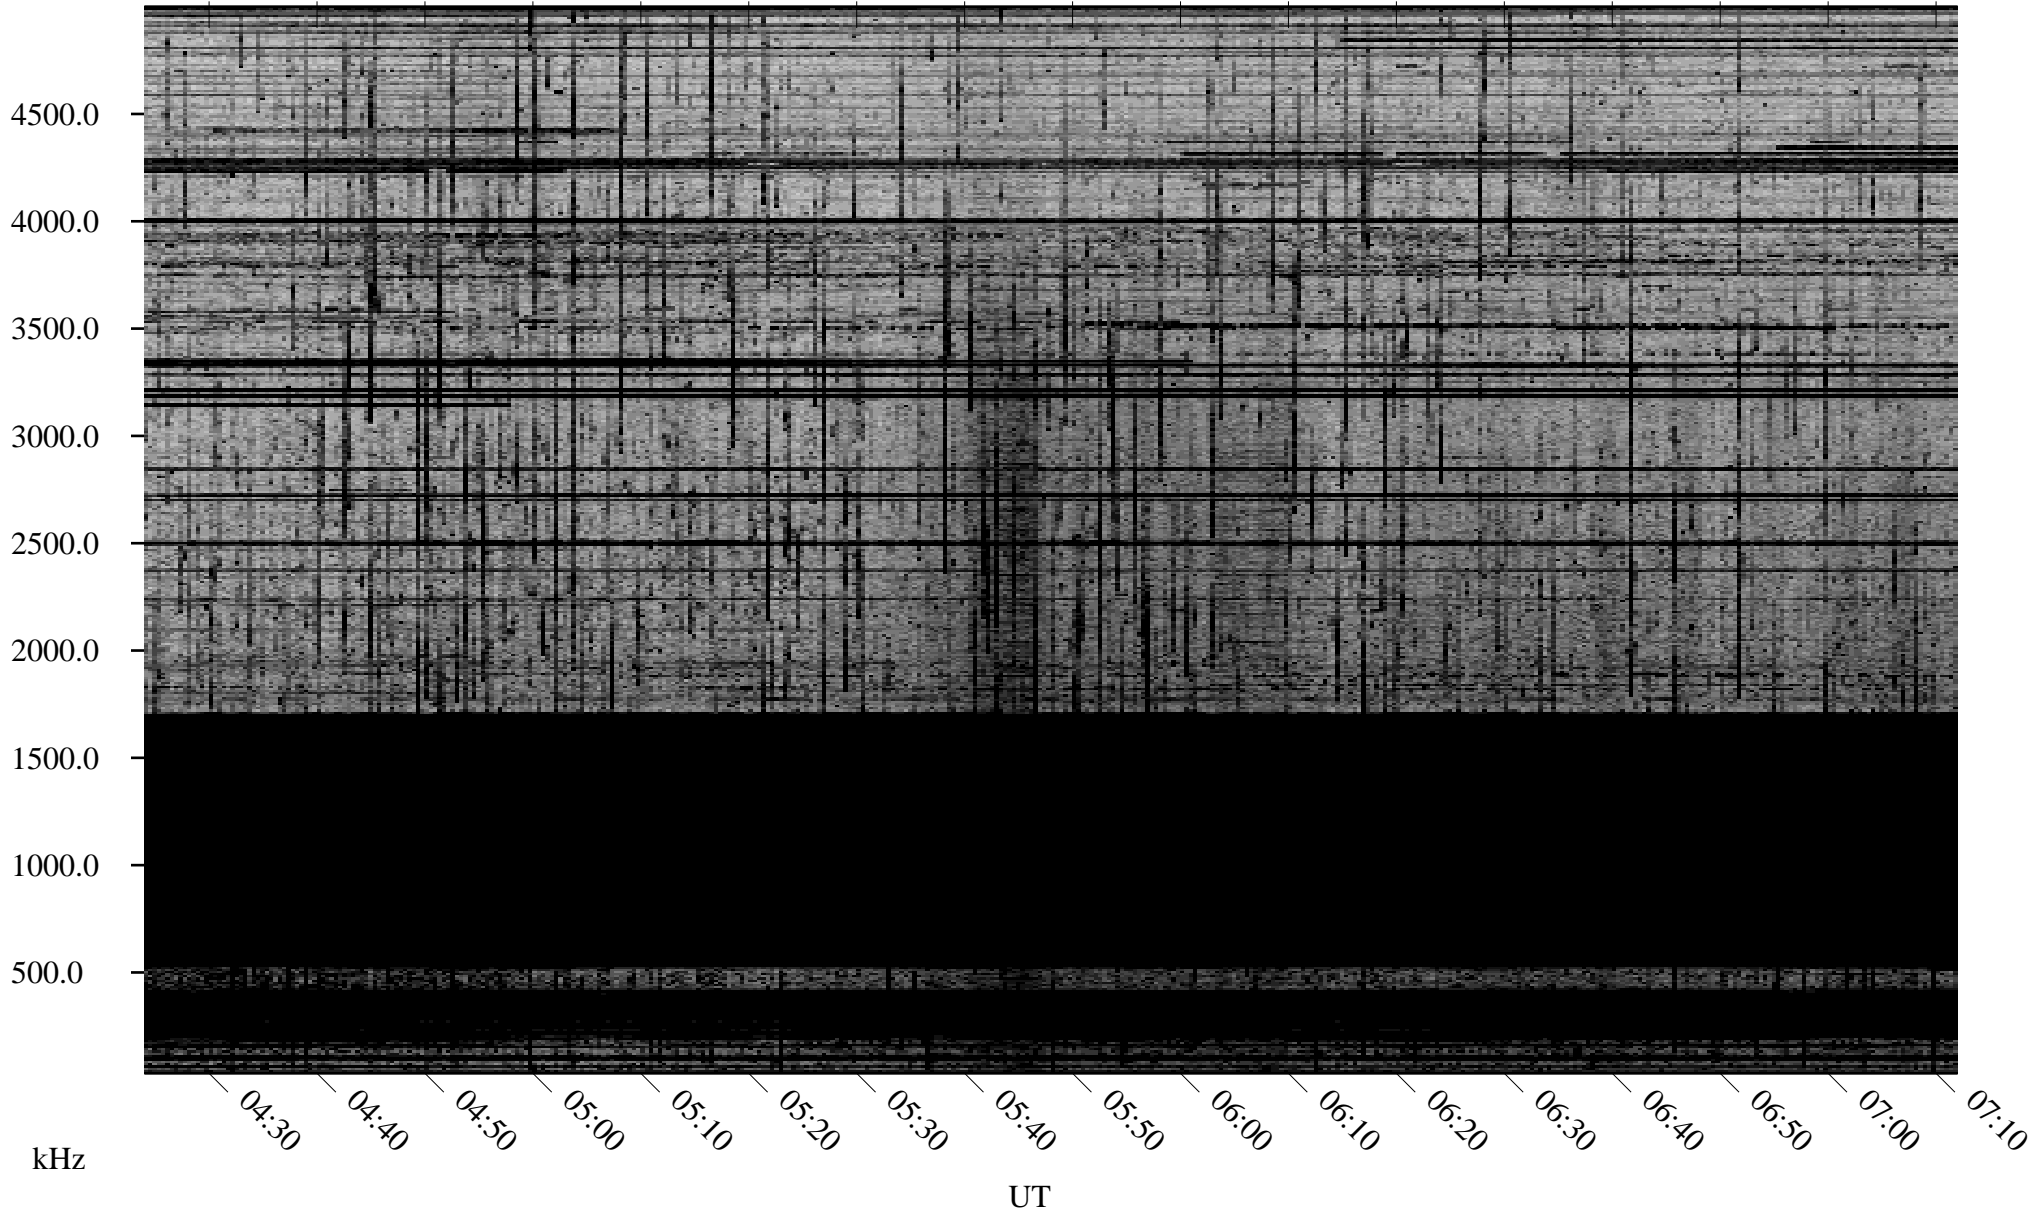

11/23/2009 Churchill, Manitoba

Linear Scale Black = 161 White = 15

ch093271.r00SUm max_12

Page 1

11/23/2009 Churchill, Manitoba

Linear Scale Black = 161 White = 15

ch093271.r00SUm max_12

Page 2

11/24/2009 Churchill, Manitoba

Linear Scale Black = 161 White = 15

ch093271.r00SUm max_12

Page 3

11/24/2009 Churchill, Manitoba

Linear Scale Black = 161 White = 15

ch093271.r00SUm max_12

Page 4

11/24/2009 Churchill, Manitoba

Linear Scale Black = 161 White = 15

ch093271.r00SUm max_12

11/24/2009 Churchill, Manitoba

Linear Scale Black = 161 White = 15

ch093271.r00SUm max_12

Page 6

11/24/2009 Churchill, Manitoba

Linear Scale Black = 161 White = 15

ch093271.r00SUm max_12

Page 7

11/24/2009 Churchill, Manitoba

Linear Scale Black = 161 White = 15

ch093271.r00SUm max_12

Page 8