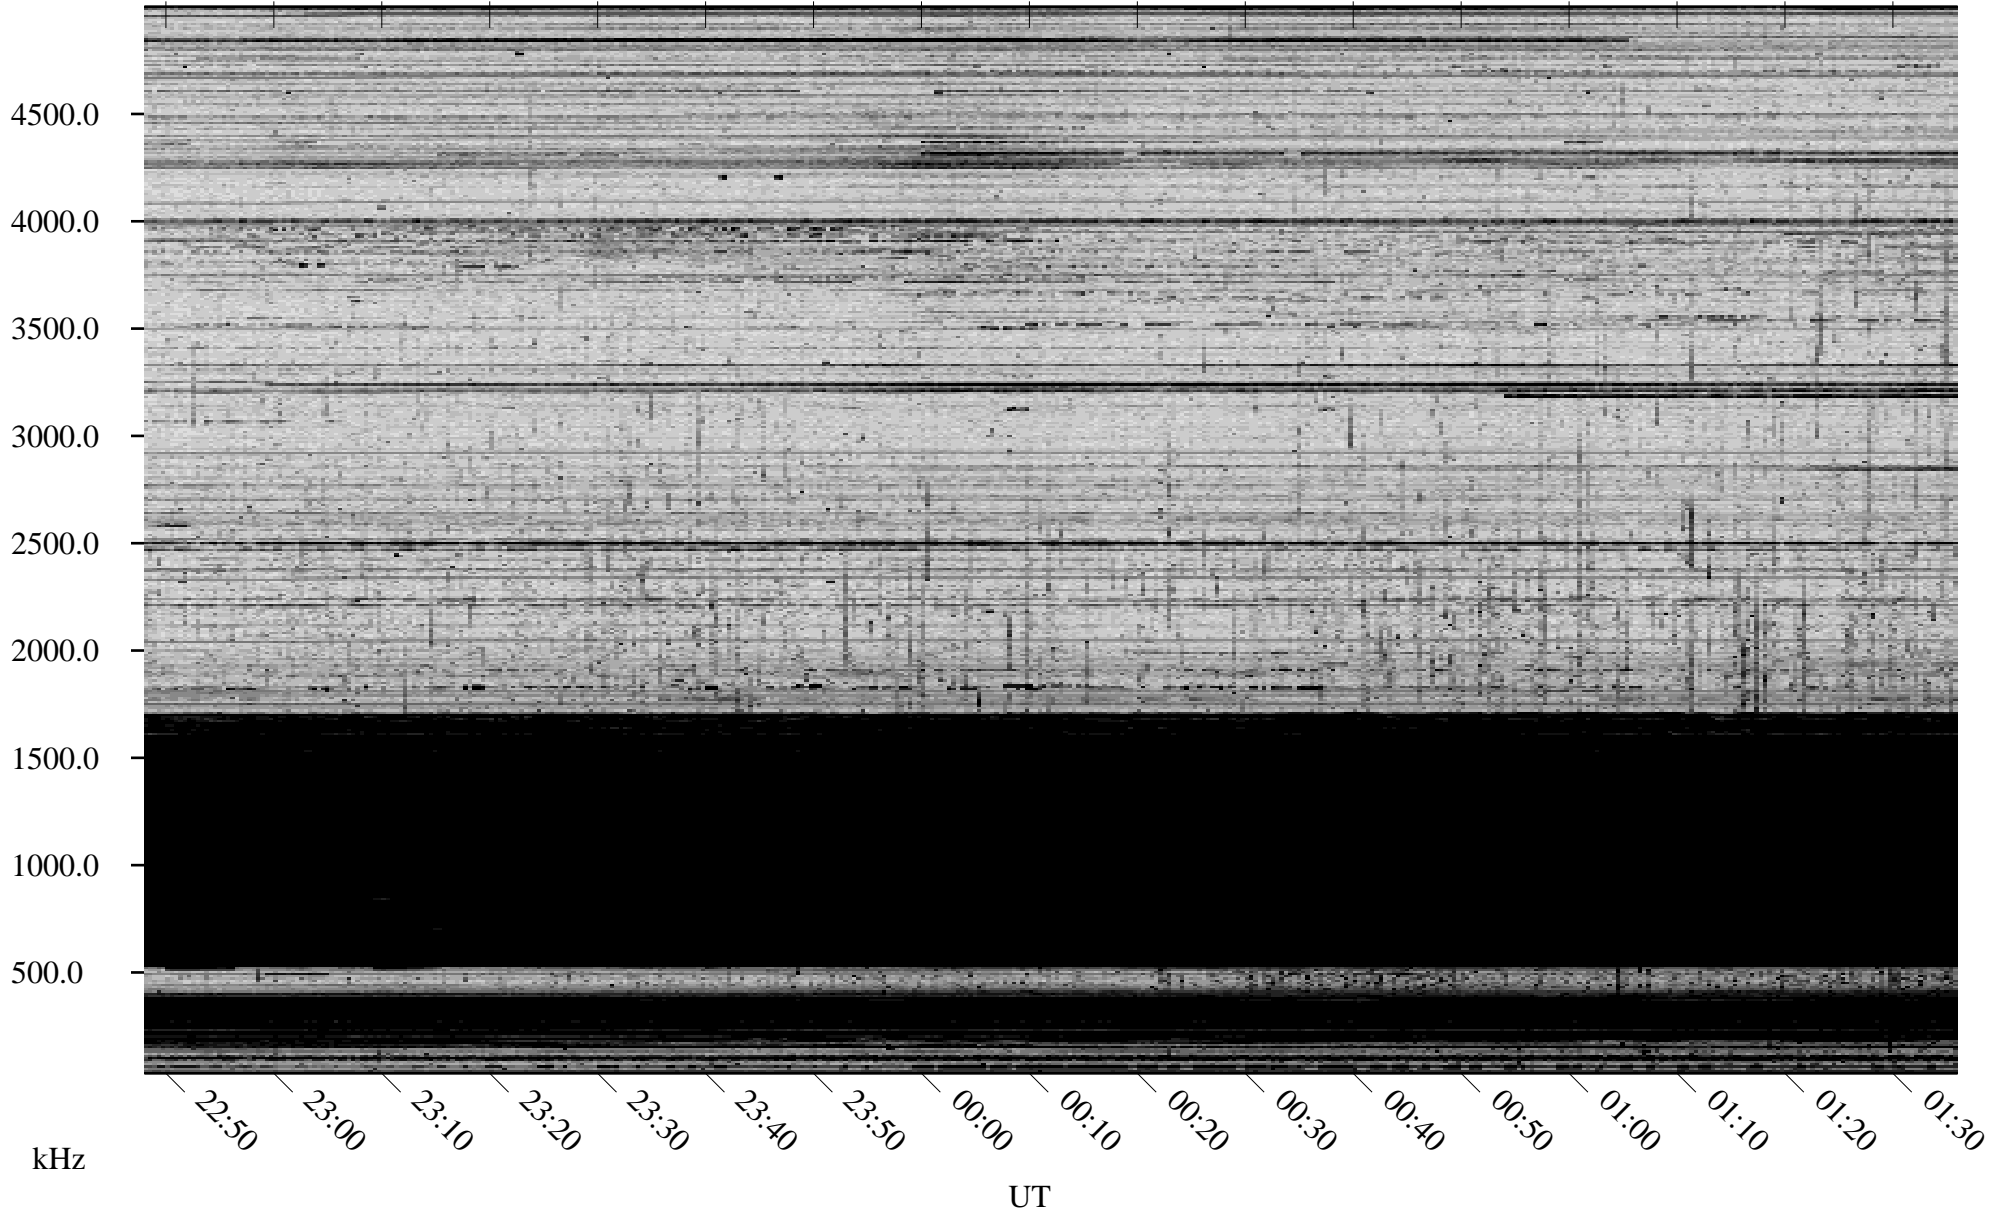

11/23/2009 Churchill, Manitoba

Linear Scale Black = 161 White = 15

ch093271.r00SUm max_12

Page 1

11/23/2009 Churchill, Manitoba

Linear Scale Black = 161 White = 15

ch093271.r00SUm max_12

Page 2

11/24/2009 Churchill, Manitoba

Linear Scale Black = 161 White = 15

ch093271.r00SUm max_12

Page 3

11/24/2009 Churchill, Manitoba

Linear Scale Black = 161 White = 15

ch093271.r00SUm max_12

Page 4

11/24/2009 Churchill, Manitoba

Linear Scale Black = 161 White = 15

ch093271.r00SUm max_12

11/24/2009 Churchill, Manitoba

Linear Scale Black = 161 White = 15

ch093271.r00SUm max_12

Page 6

11/24/2009 Churchill, Manitoba

Linear Scale Black = 161 White = 15

ch093271.r00SUm max_12

Page 7

11/24/2009 Churchill, Manitoba

Linear Scale Black = 161 White = 15

ch093271.r00SUm max_12

Page 8