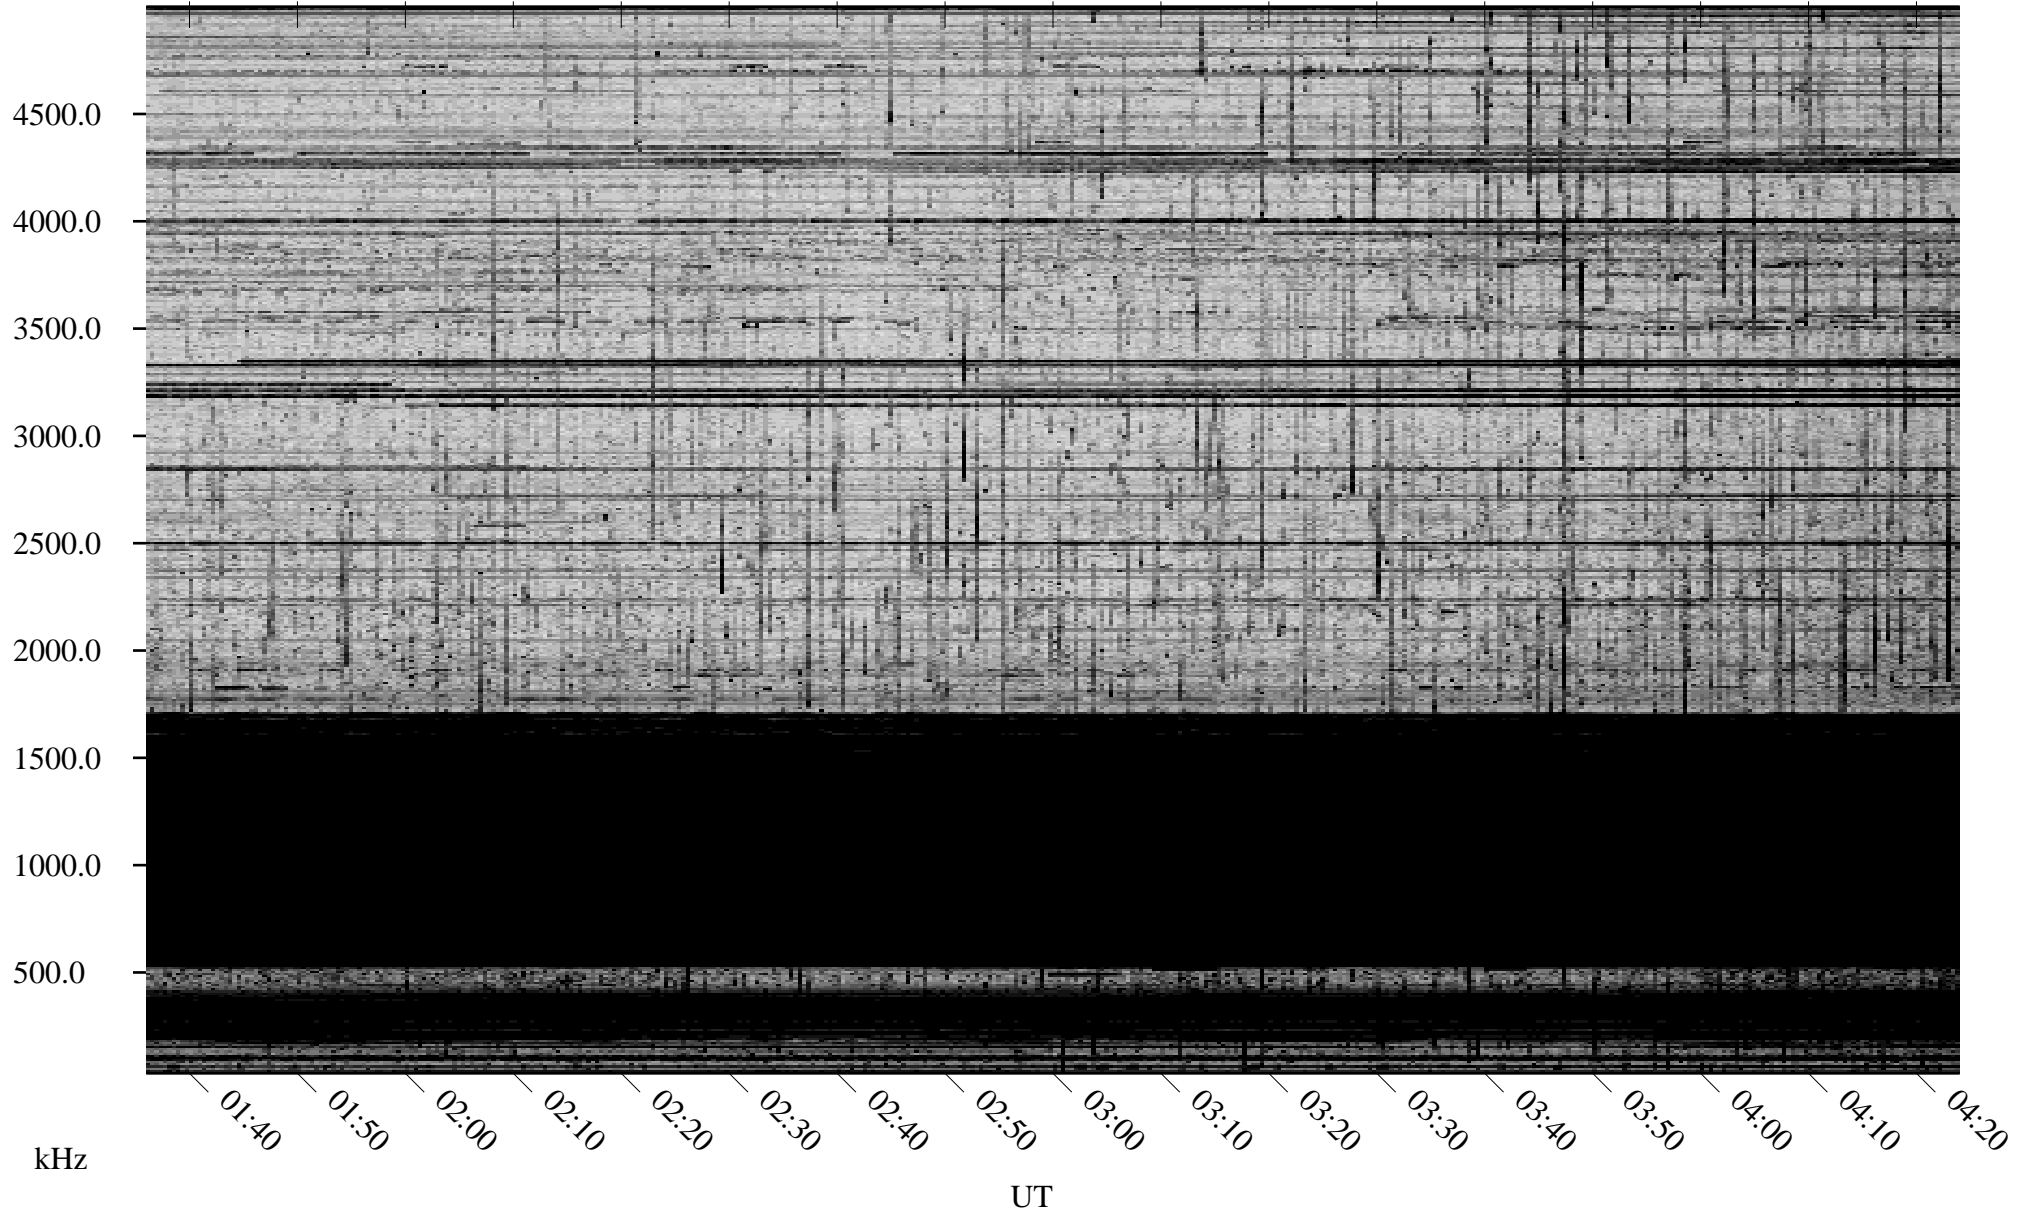

11/23/2009 Churchill, Manitoba

Linear Scale Black = 161 White = 15

ch093271.r00SUm max_12

Page 1

11/23/2009 Churchill, Manitoba

Linear Scale Black = 161 White = 15

ch093271.r00SUm max_12

Page 2

11/24/2009 Churchill, Manitoba

Linear Scale Black = 161 White = 15

ch093271.r00SUm max_12

Page 3

11/24/2009 Churchill, Manitoba

Linear Scale Black = 161 White = 15

ch093271.r00SUm max_12

Page 4

11/24/2009 Churchill, Manitoba

Linear Scale Black = 161 White = 15

ch093271.r00SUm max_12

11/24/2009 Churchill, Manitoba

Linear Scale Black = 161 White = 15

ch093271.r00SUm max_12

Page 6

11/24/2009 Churchill, Manitoba

Linear Scale Black = 161 White = 15

ch093271.r00SUm max_12

Page 7

11/24/2009 Churchill, Manitoba

Linear Scale Black = 161 White = 15

ch093271.r00SUm max_12

Page 8