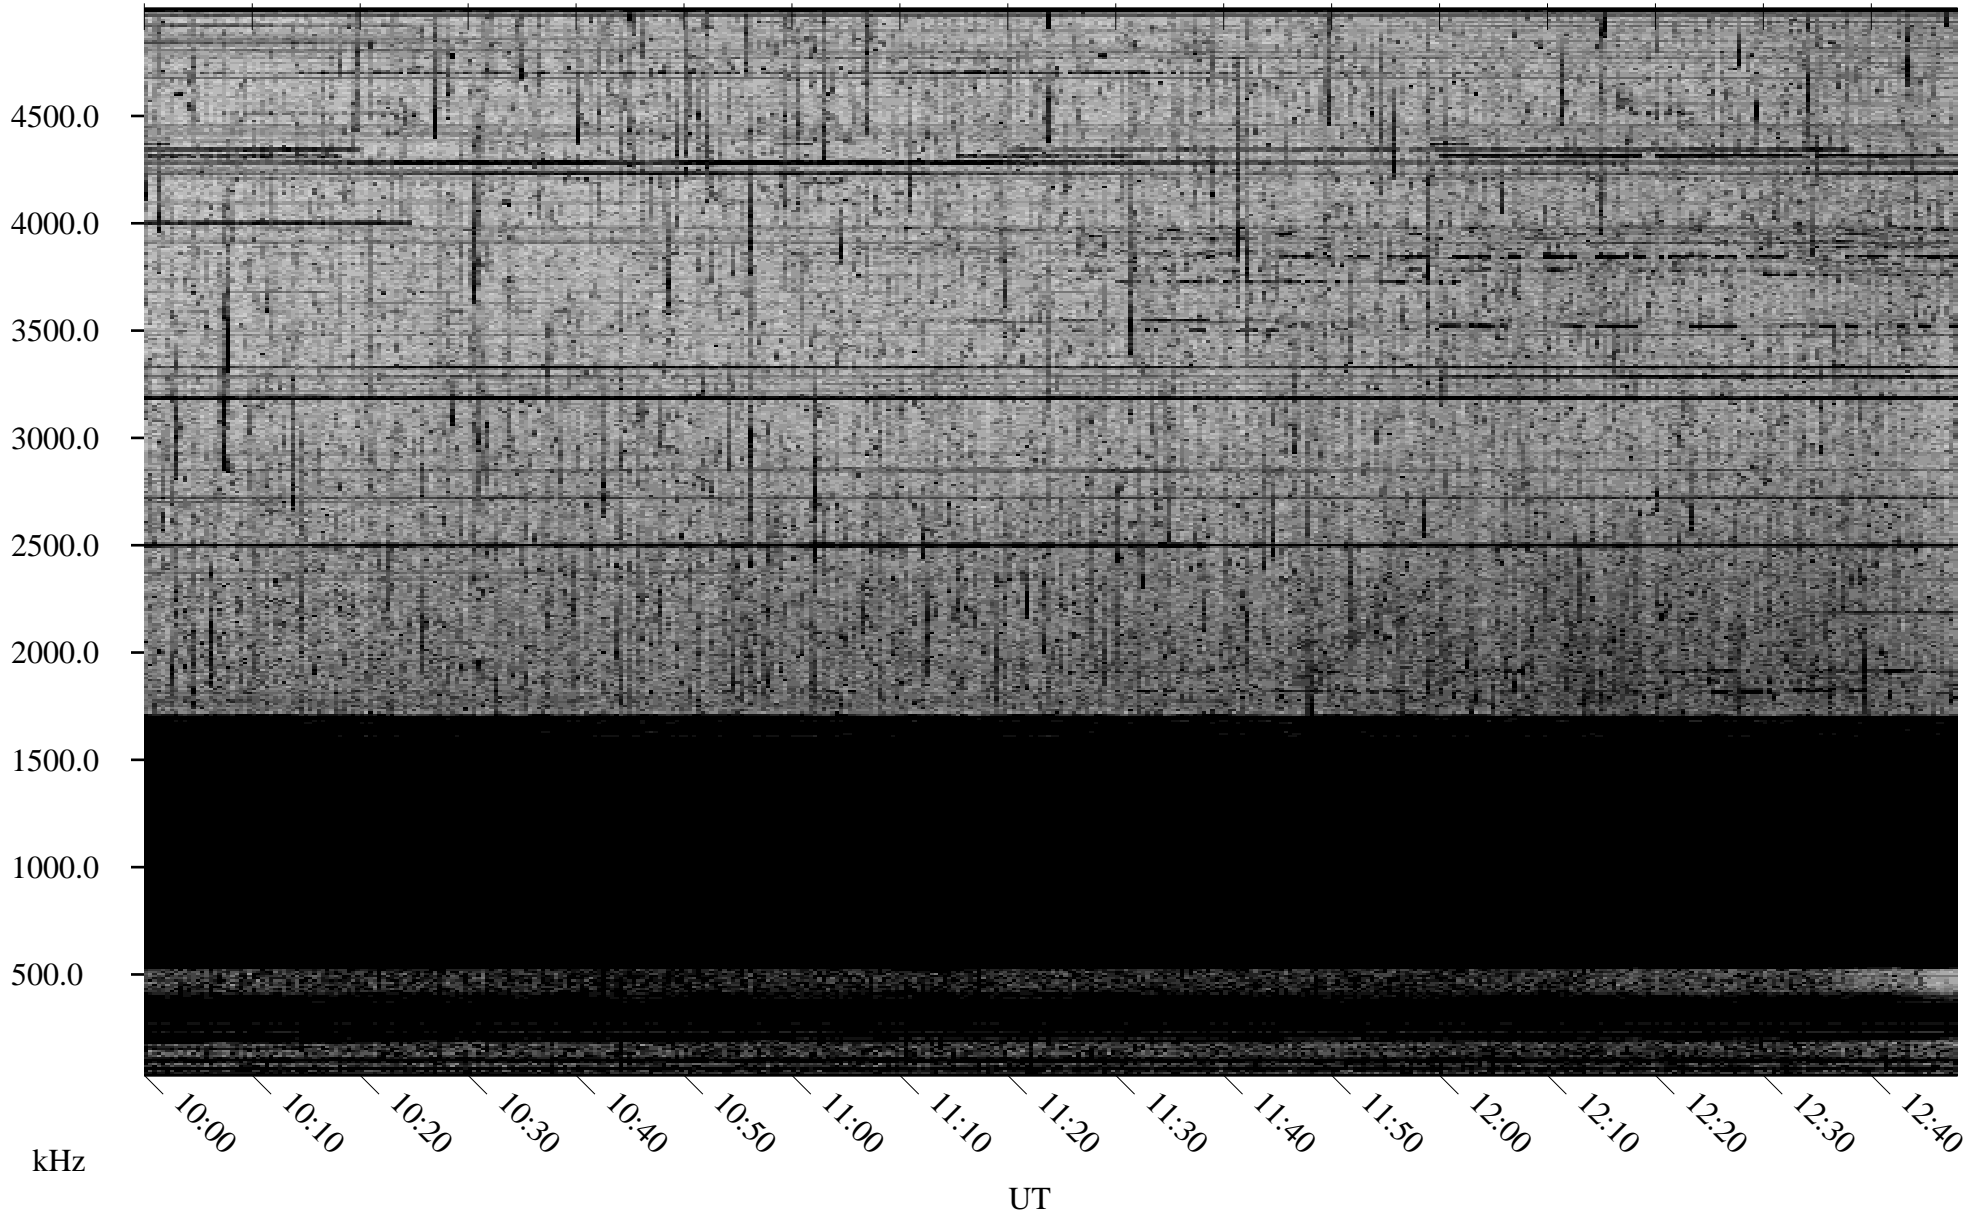

11/24/2009 Churchill, Manitoba

Linear Scale Black = 161 White = 15

ch093271.r00SUm max_12

11/24/2009 Churchill, Manitoba

Linear Scale Black = 161 White = 15

ch093271.r00SUm max_12

Page 6

11/24/2009 Churchill, Manitoba

Linear Scale Black = 161 White = 15

ch093271.r00SUm max_12

Page 7

11/24/2009 Churchill, Manitoba

Linear Scale Black = 161 White = 15

ch093271.r00SUm max_12

Page 8