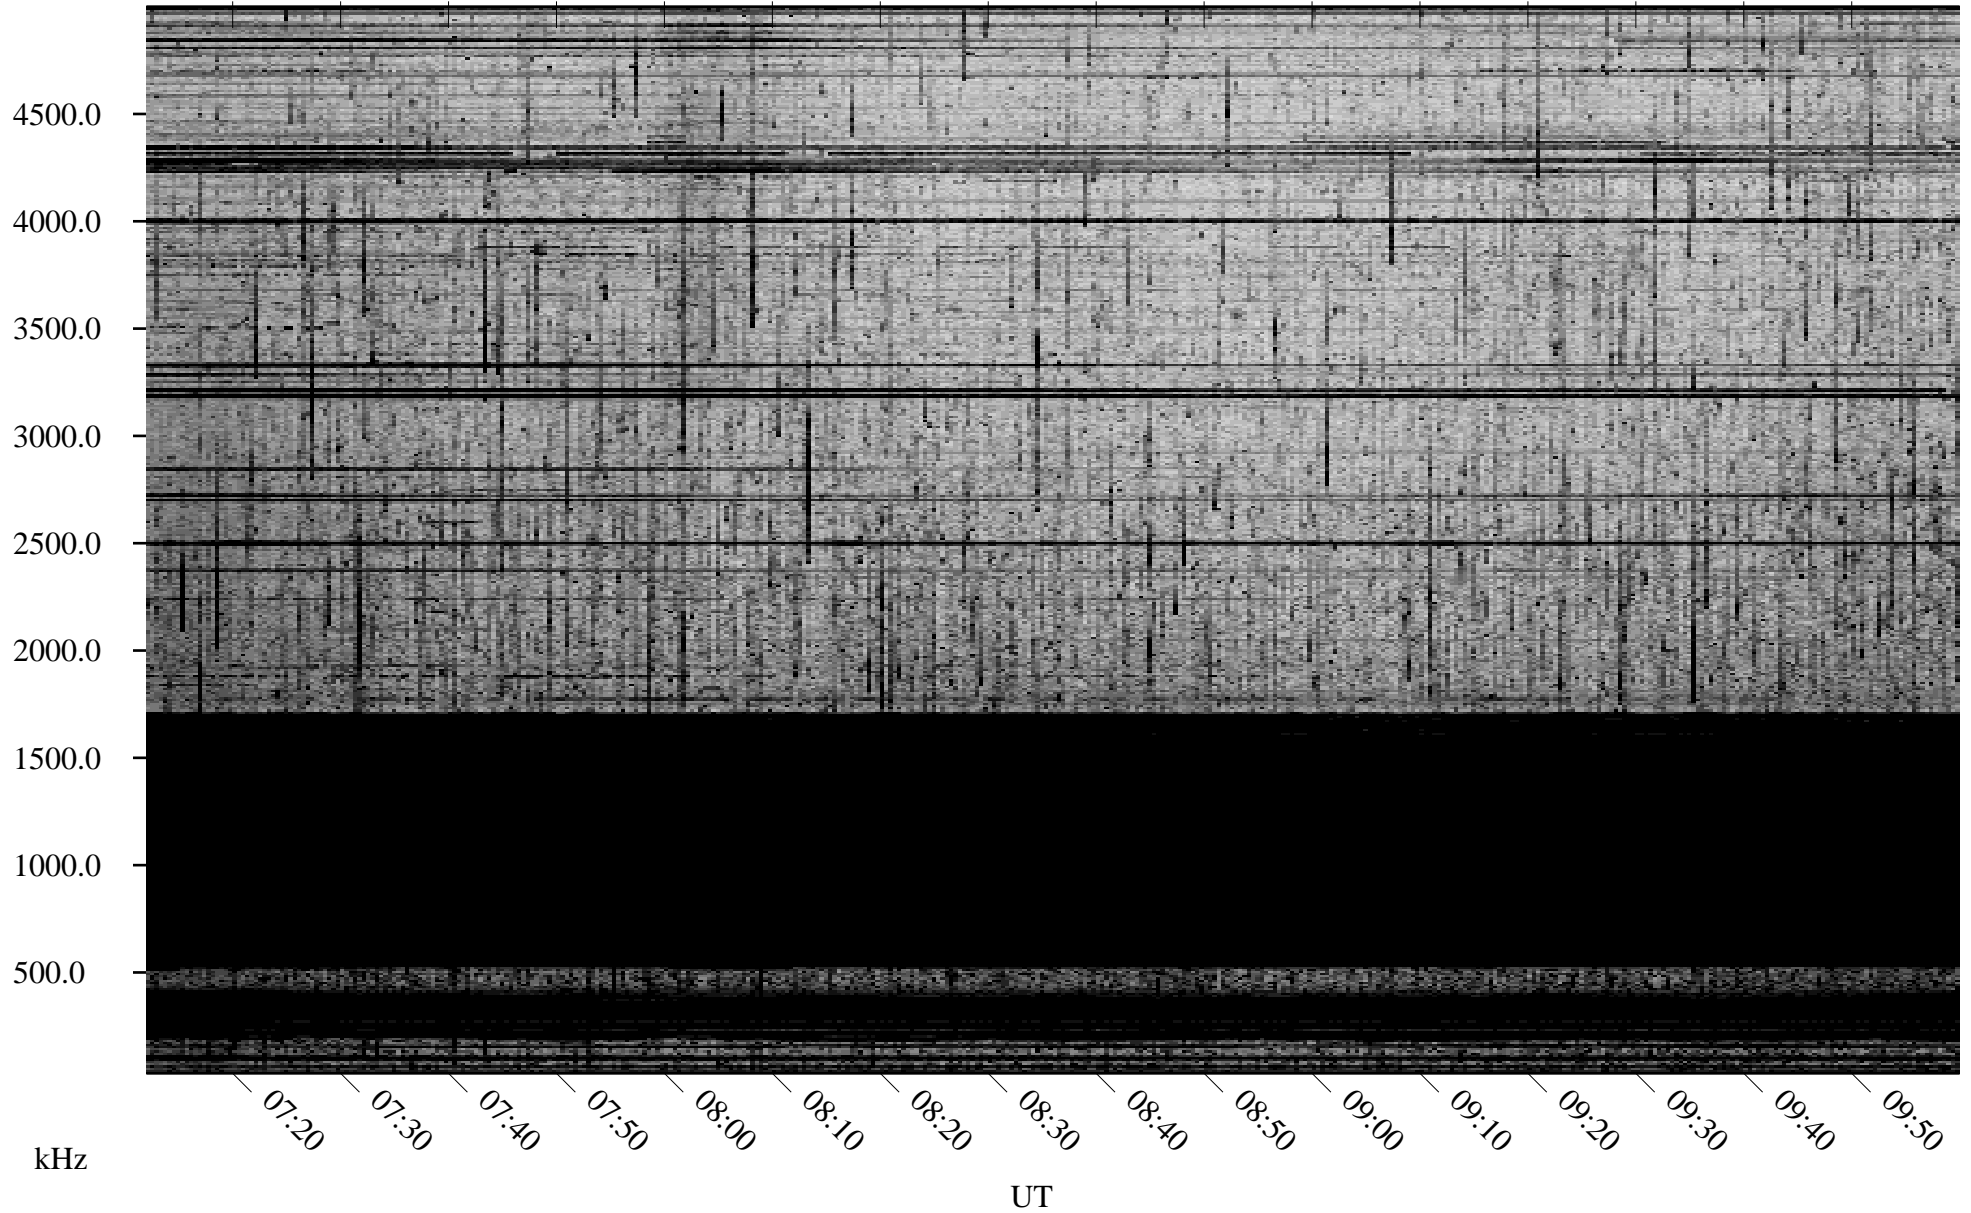

11/23/2009 Churchill, Manitoba

Linear Scale Black = 161 White = 15

ch093271.r00SUm max_12

Page 1

11/23/2009 Churchill, Manitoba

Linear Scale Black = 161 White = 15

ch093271.r00SUm max_12

Page 2

11/24/2009 Churchill, Manitoba

Linear Scale Black = 161 White = 15

ch093271.r00SUm max_12

Page 3

11/24/2009 Churchill, Manitoba

Linear Scale Black = 161 White = 15

ch093271.r00SUm max_12

Page 4

11/24/2009 Churchill, Manitoba

Linear Scale Black = 161 White = 15

ch093271.r00SUm max_12

11/24/2009 Churchill, Manitoba

Linear Scale Black = 161 White = 15

ch093271.r00SUm max_12

Page 6

11/24/2009 Churchill, Manitoba

Linear Scale Black = 161 White = 15

ch093271.r00SUm max_12

Page 7

11/24/2009 Churchill, Manitoba

Linear Scale Black = 161 White = 15

ch093271.r00SUm max_12

Page 8