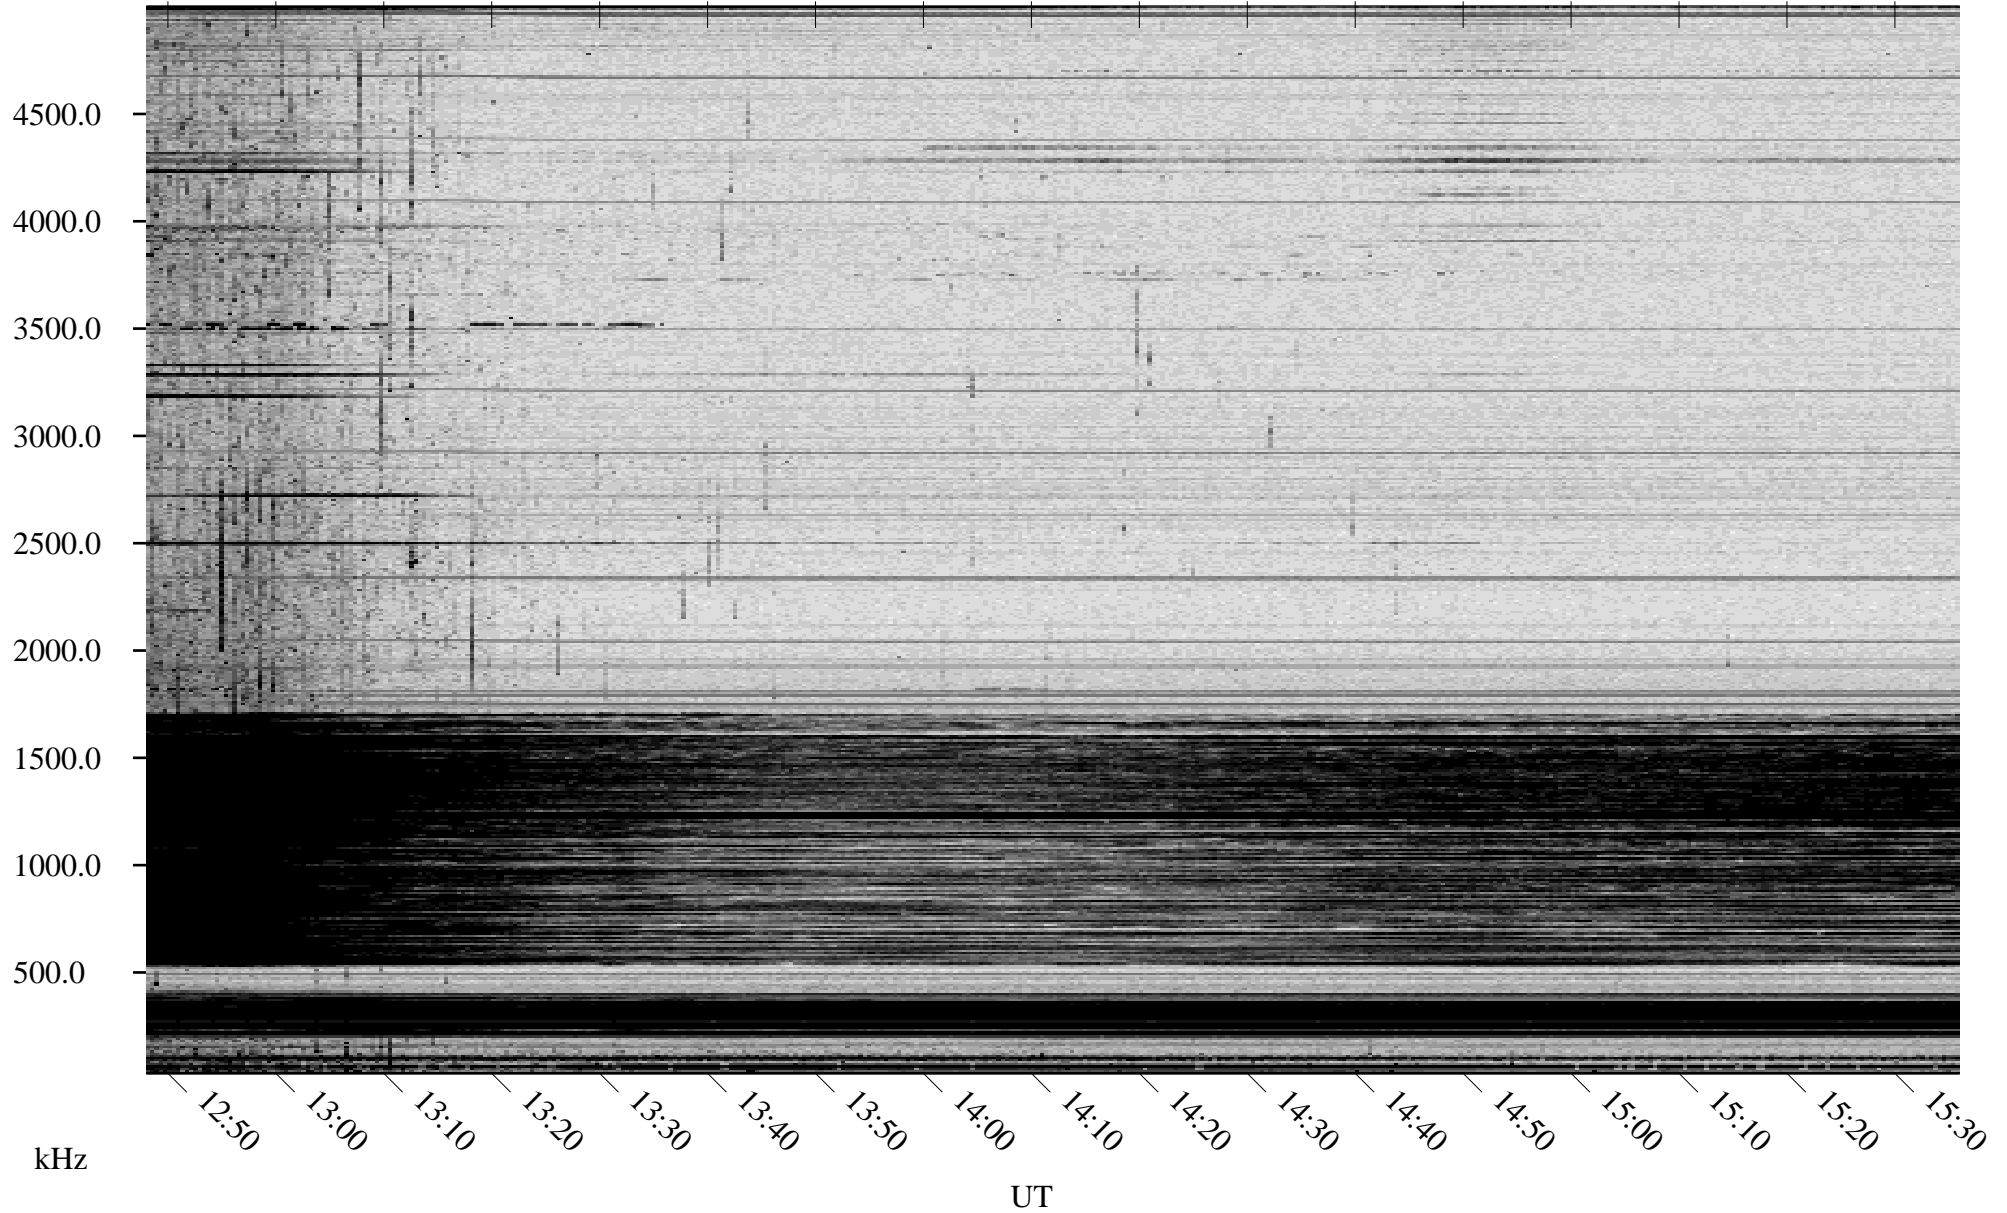

11/23/2009 Churchill, Manitoba

Linear Scale Black = 161 White = 15

ch093271.r00SUm max_12

Page 1

11/23/2009 Churchill, Manitoba

Linear Scale Black = 161 White = 15

ch093271.r00SUm max_12

Page 2

11/24/2009 Churchill, Manitoba

Linear Scale Black = 161 White = 15

ch093271.r00SUm max_12

Page 3

11/24/2009 Churchill, Manitoba

Linear Scale Black = 161 White = 15

ch093271.r00SUm max_12

Page 4

11/24/2009 Churchill, Manitoba

Linear Scale Black = 161 White = 15

ch093271.r00SUm max_12

11/24/2009 Churchill, Manitoba

Linear Scale Black = 161 White = 15

ch093271.r00SUm max_12

Page 6

11/24/2009 Churchill, Manitoba

Linear Scale Black = 161 White = 15

ch093271.r00SUm max_12

Page 7

11/24/2009 Churchill, Manitoba

Linear Scale Black = 161 White = 15

ch093271.r00SUm max_12

Page 8