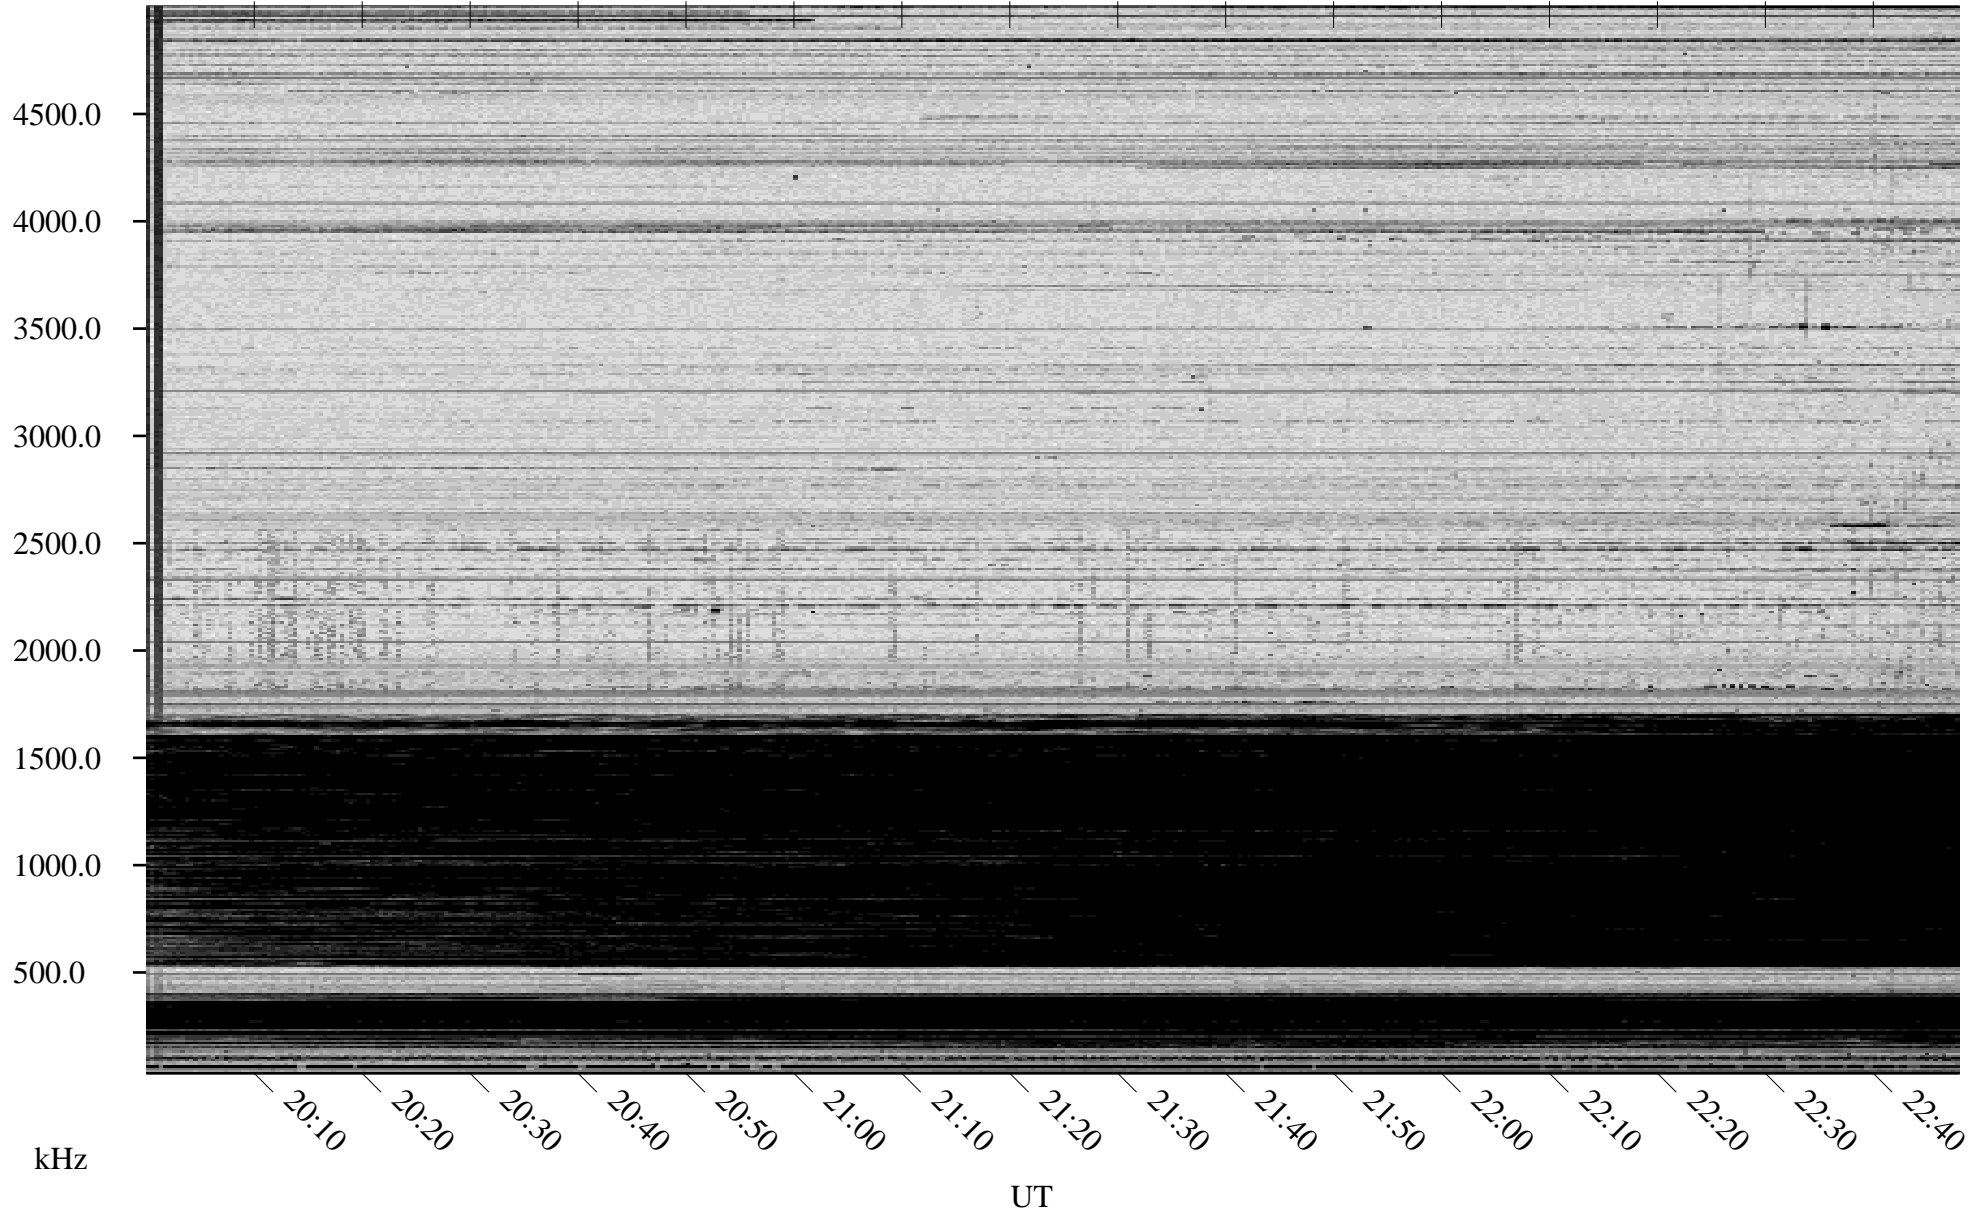

11/23/2009 Churchill, Manitoba

Linear Scale Black = 161 White = 15

ch093271.r00SUm max_12

Page 1

11/23/2009 Churchill, Manitoba

Linear Scale Black = 161 White = 15

ch093271.r00SUm max_12

Page 2

11/24/2009 Churchill, Manitoba

Linear Scale Black = 161 White = 15

ch093271.r00SUm max_12

Page 3

11/24/2009 Churchill, Manitoba

Linear Scale Black = 161 White = 15

ch093271.r00SUm max_12

Page 4

11/24/2009 Churchill, Manitoba

Linear Scale Black = 161 White = 15

ch093271.r00SUm max_12

11/24/2009 Churchill, Manitoba

Linear Scale Black = 161 White = 15

ch093271.r00SUm max_12

Page 6

11/24/2009 Churchill, Manitoba

Linear Scale Black = 161 White = 15

ch093271.r00SUm max_12

Page 7

11/24/2009 Churchill, Manitoba

Linear Scale Black = 161 White = 15

ch093271.r00SUm max_12

Page 8