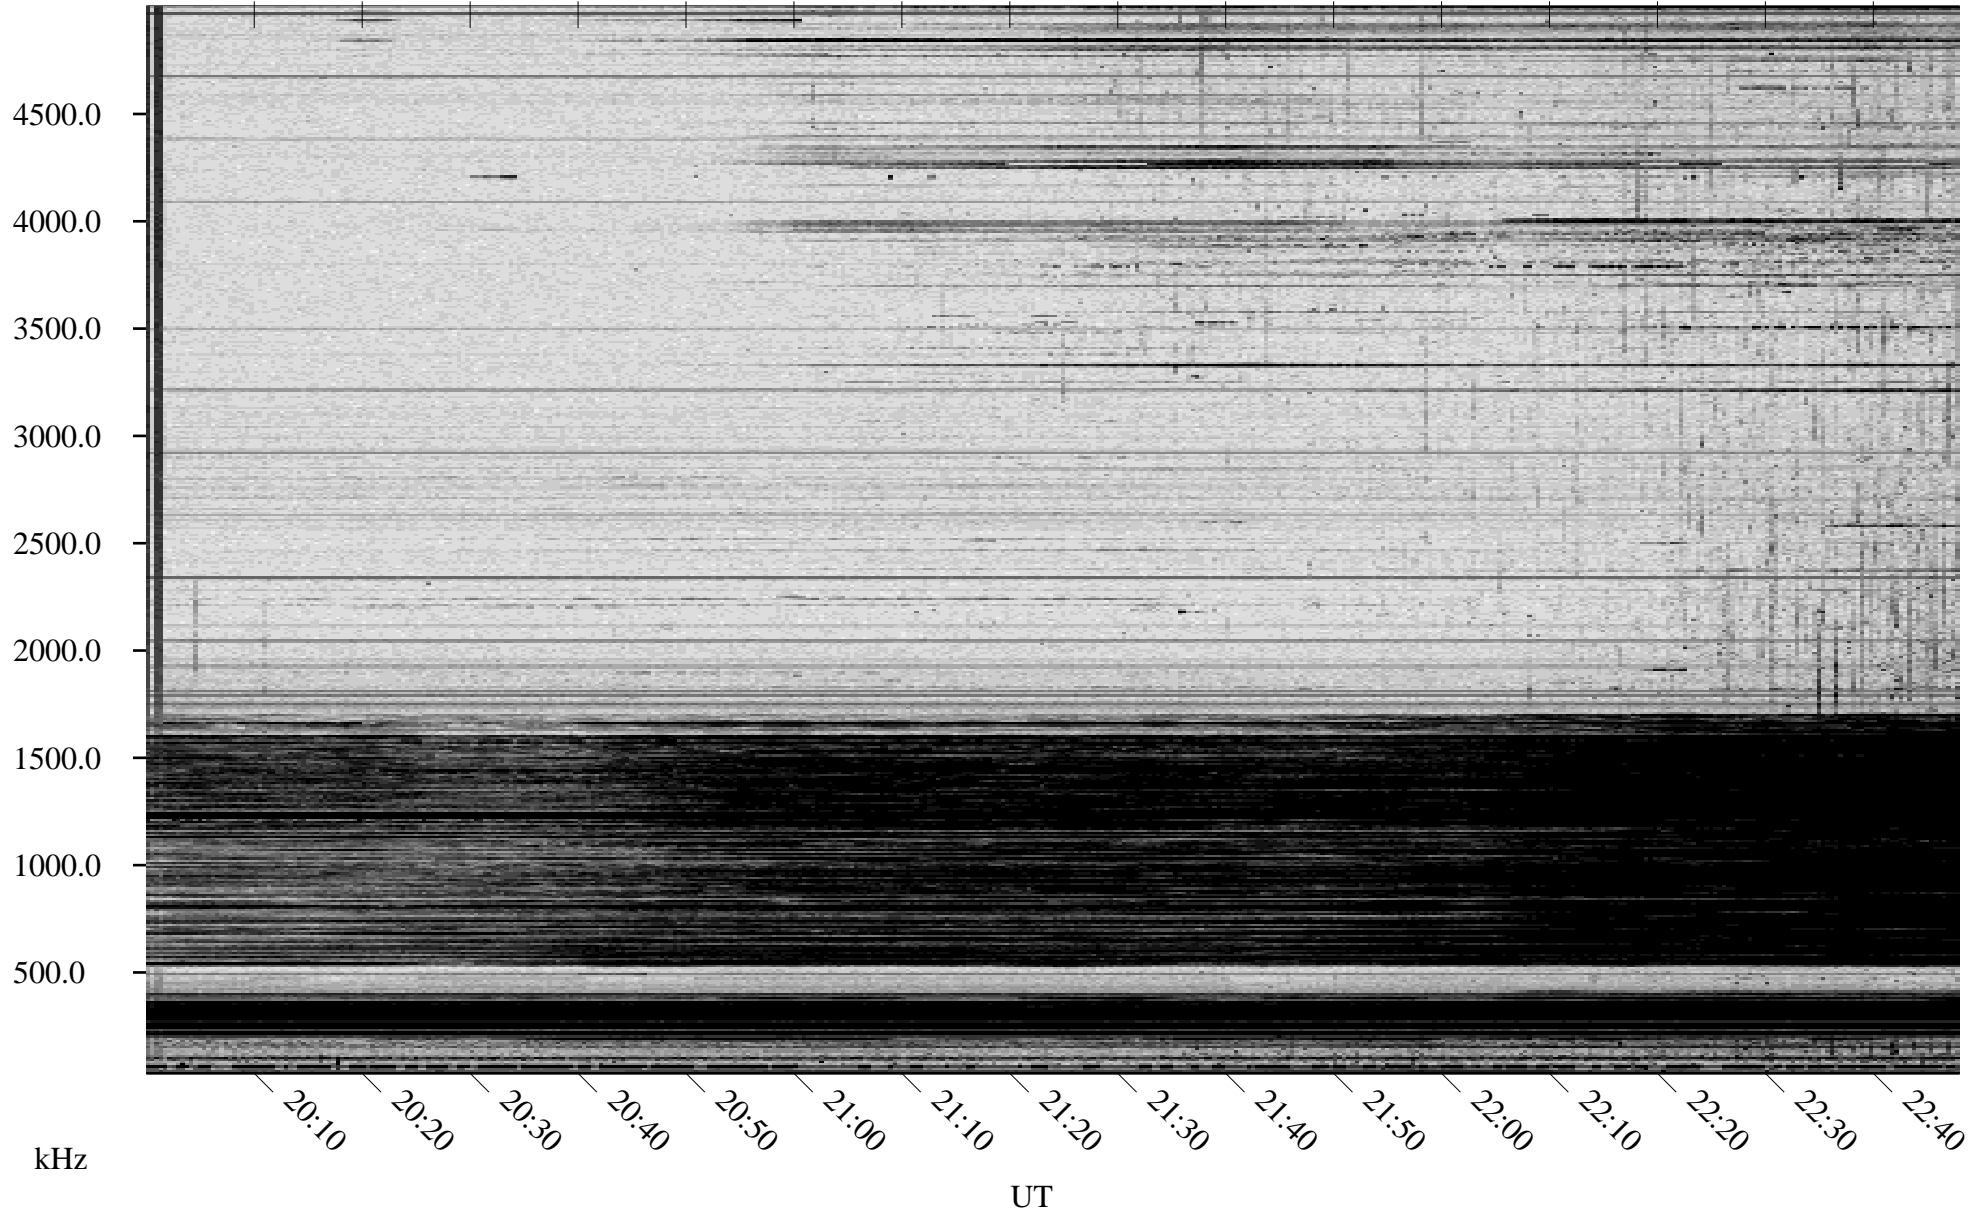

# 11/24/2009 Churchill, Manitoba

Linear Scale    Black = 161    White = 15

ch09328l.r00SUm max\_12

Page 1

# 11/24/2009 Churchill, Manitoba

Linear Scale    Black = 161    White = 15

ch09328l.r00SUm max\_12

Page 2

# 11/25/2009 Churchill, Manitoba

Linear Scale    Black = 161    White = 15

ch09328l.r00SUm max\_12

Page 3

# 11/25/2009 Churchill, Manitoba

Linear Scale    Black = 161    White = 15

ch09328l.r00SUm max\_12

Page 4