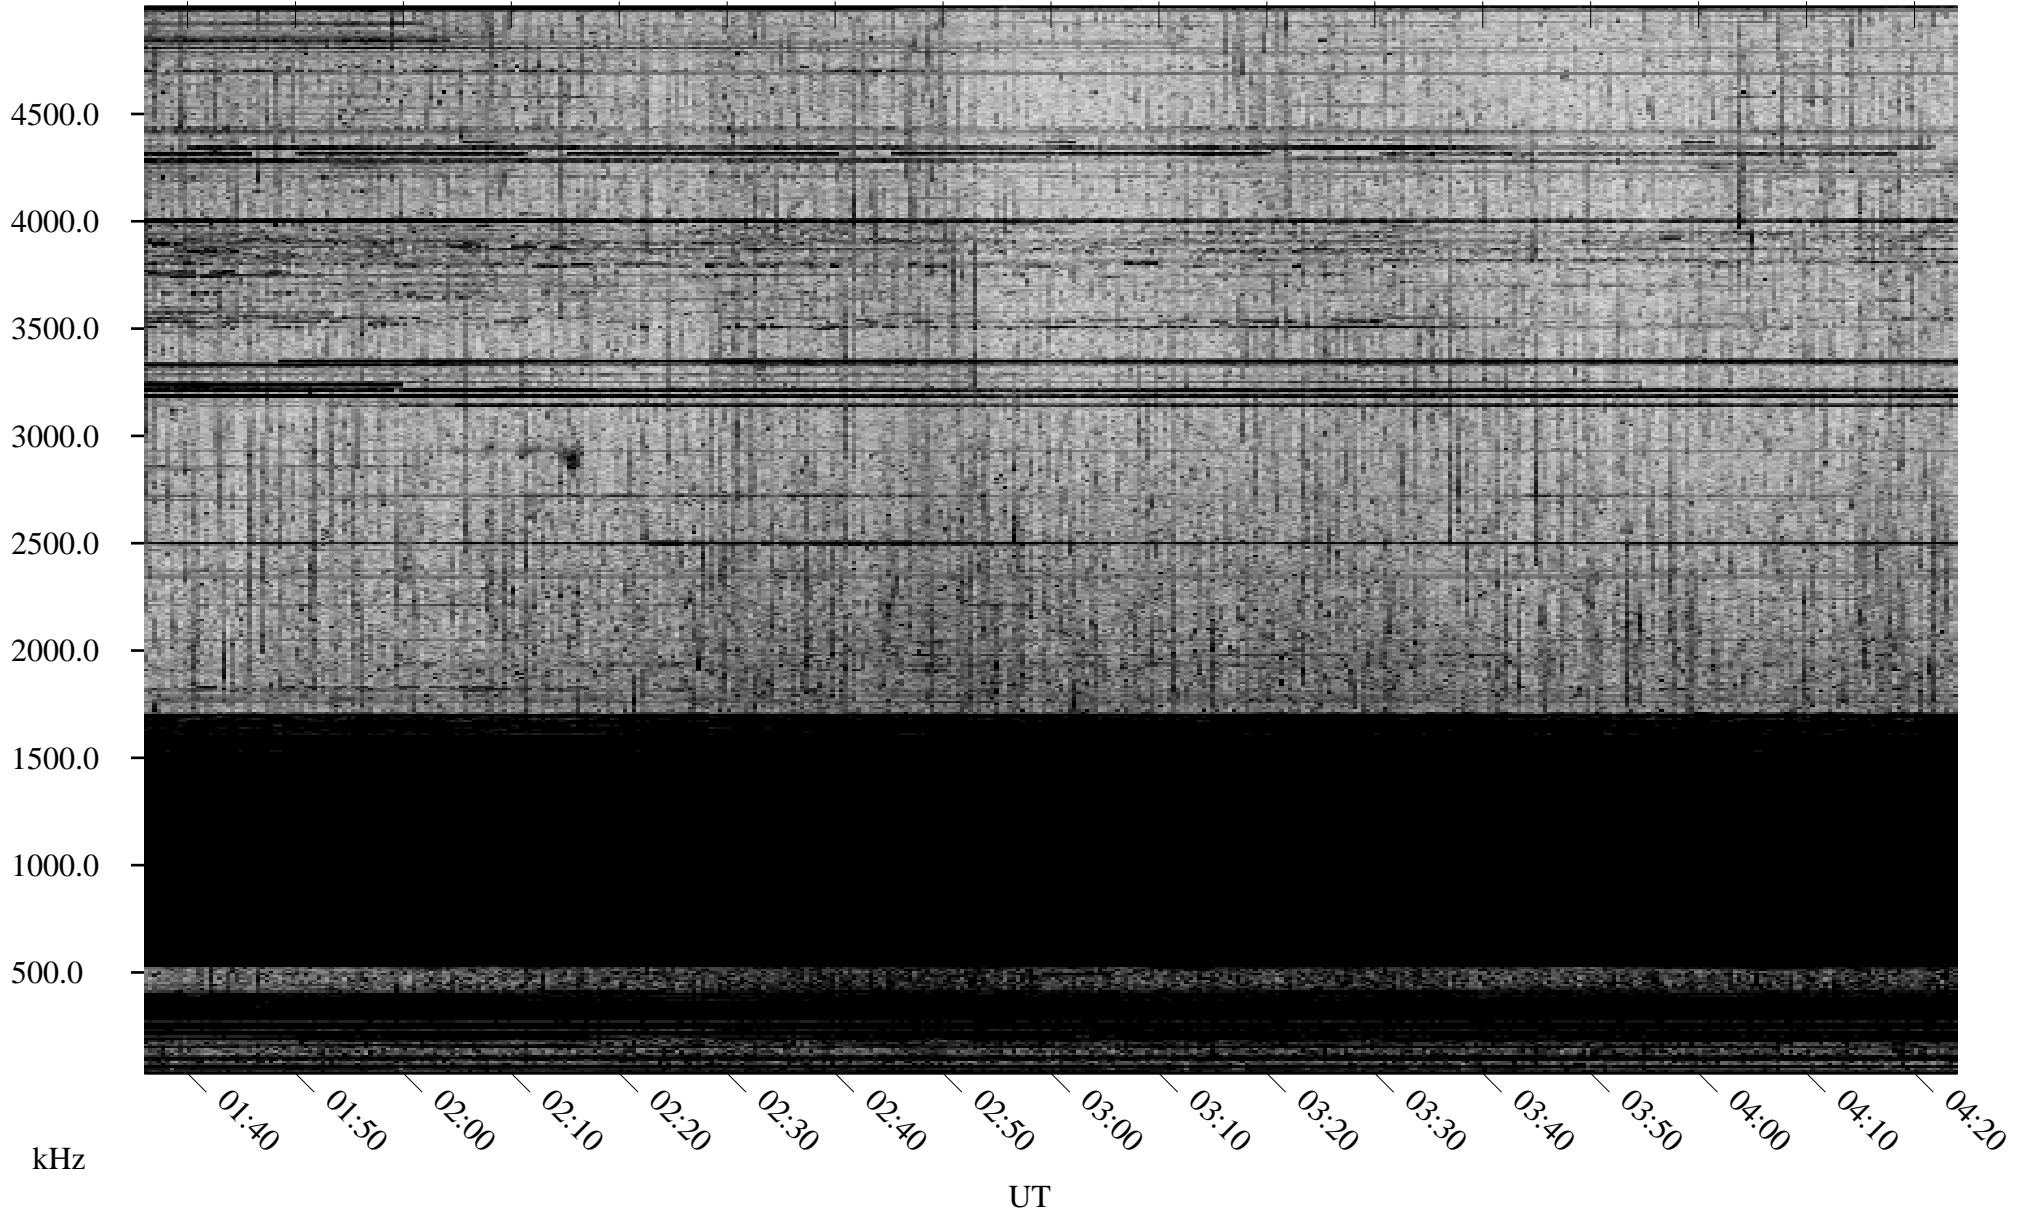

# 11/24/2009 Churchill, Manitoba

Linear Scale    Black = 161    White = 15

ch09328l.r00SUm max\_12

Page 1

# 11/24/2009 Churchill, Manitoba

Linear Scale    Black = 161    White = 15

ch09328l.r00SUm max\_12

Page 2

# 11/25/2009 Churchill, Manitoba

Linear Scale    Black = 161    White = 15

ch09328l.r00SUm max\_12

Page 3

# 11/25/2009 Churchill, Manitoba

Linear Scale    Black = 161    White = 15

ch09328l.r00SUm max\_12

Page 4