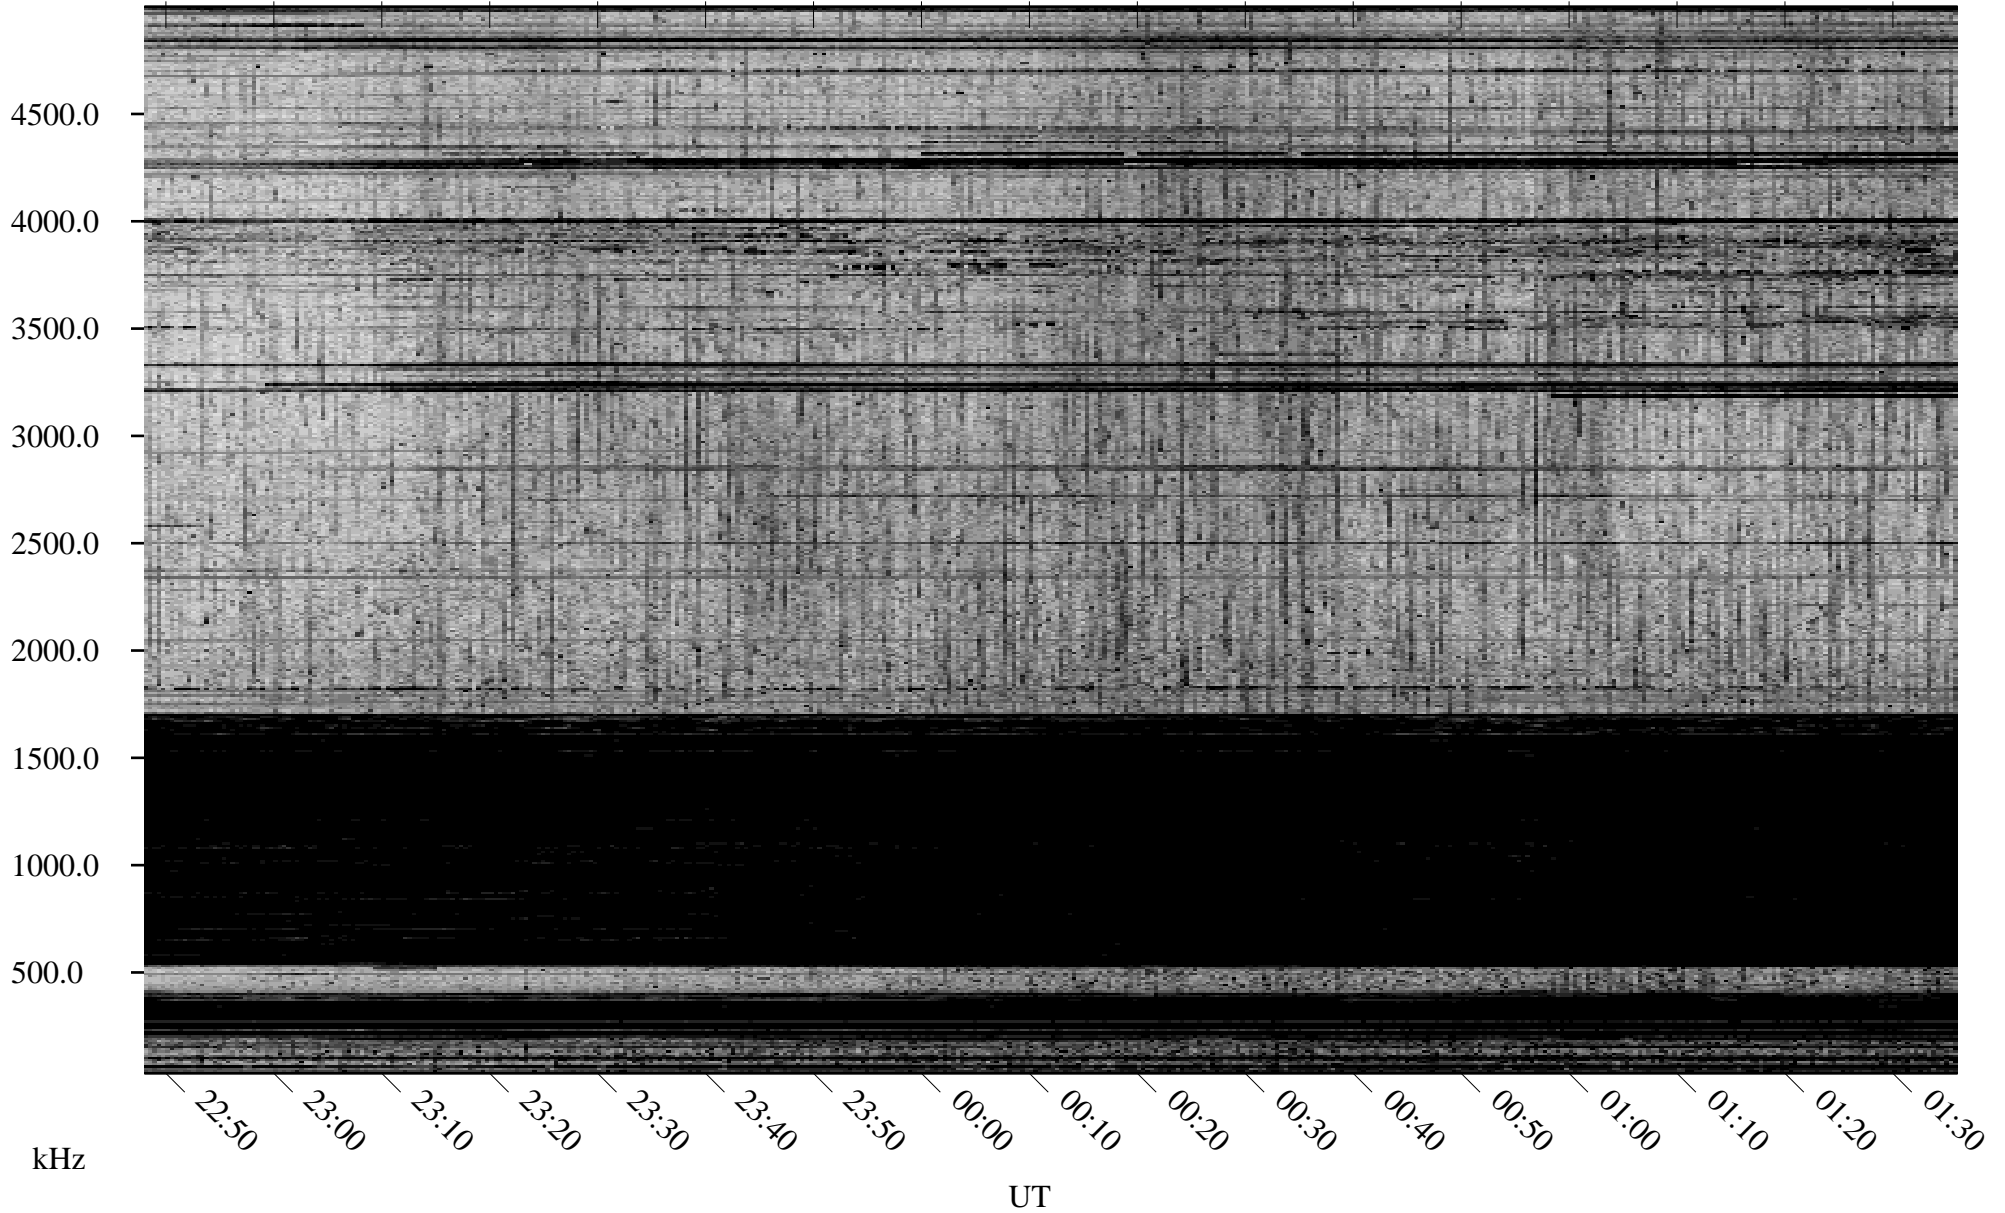

# 11/24/2009 Churchill, Manitoba

Linear Scale    Black = 161    White = 15

ch09328l.r00SUm max\_12

Page 1

# 11/24/2009 Churchill, Manitoba

Linear Scale    Black = 161    White = 15

ch09328l.r00SUm max\_12

Page 2

# 11/25/2009 Churchill, Manitoba

Linear Scale    Black = 161    White = 15

ch09328l.r00SUm max\_12

Page 3

# 11/25/2009 Churchill, Manitoba

Linear Scale    Black = 161    White = 15

ch09328l.r00SUm max\_12

Page 4