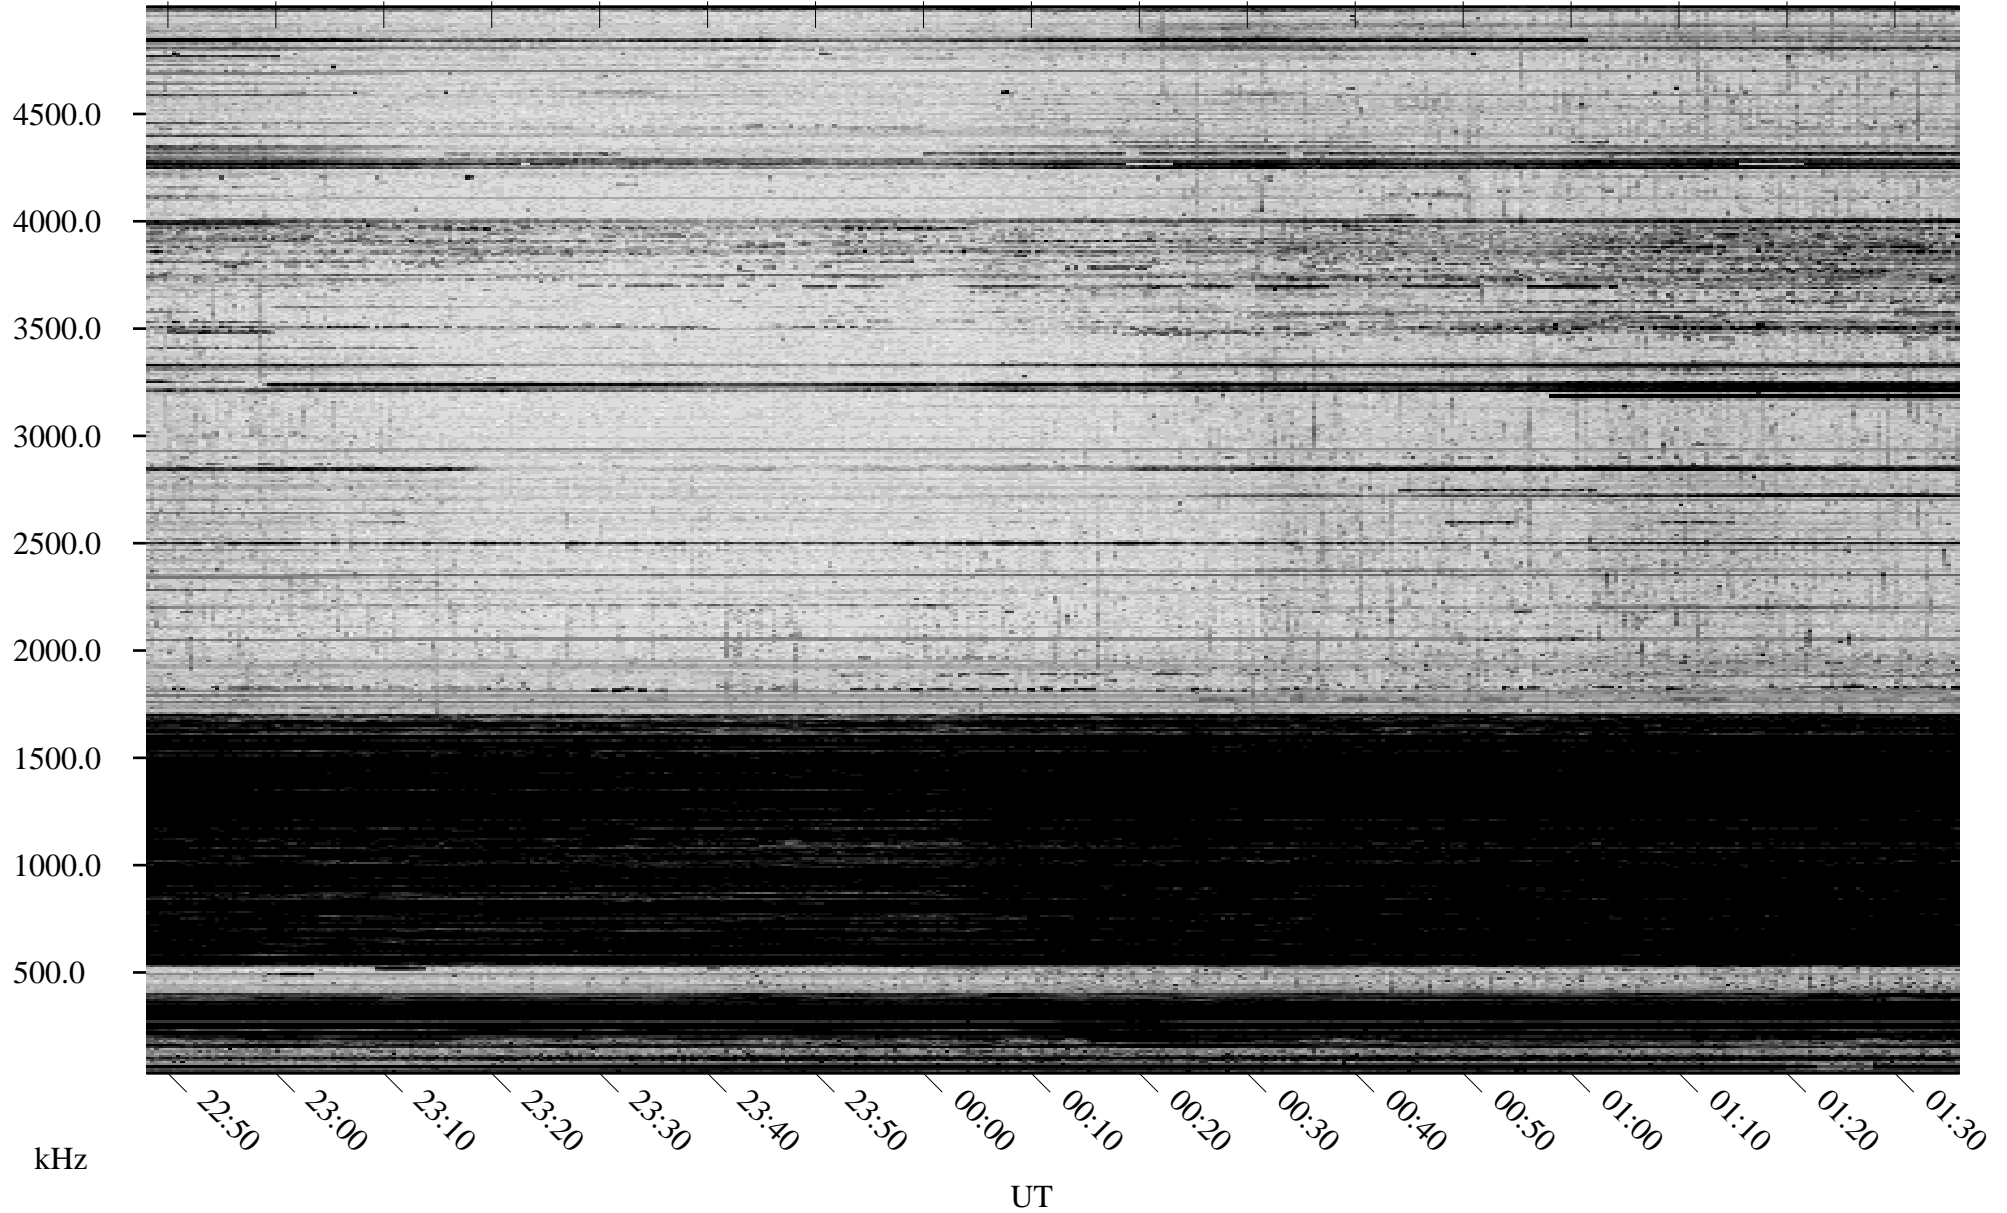

# 11/25/2009 Churchill, Manitoba

Linear Scale    Black = 161    White = 15

ch09329l.r00SUm max\_12

Page 1

# 11/25/2009 Churchill, Manitoba

Linear Scale    Black = 161    White = 15

ch09329l.r00SUm max\_12

Page 2

# 11/26/2009 Churchill, Manitoba

Linear Scale    Black = 161    White = 15

ch09329l.r00SUm max\_12

Page 3

# 11/26/2009 Churchill, Manitoba

Linear Scale    Black = 161    White = 15

ch09329l.r00SUm max\_12

Page 4