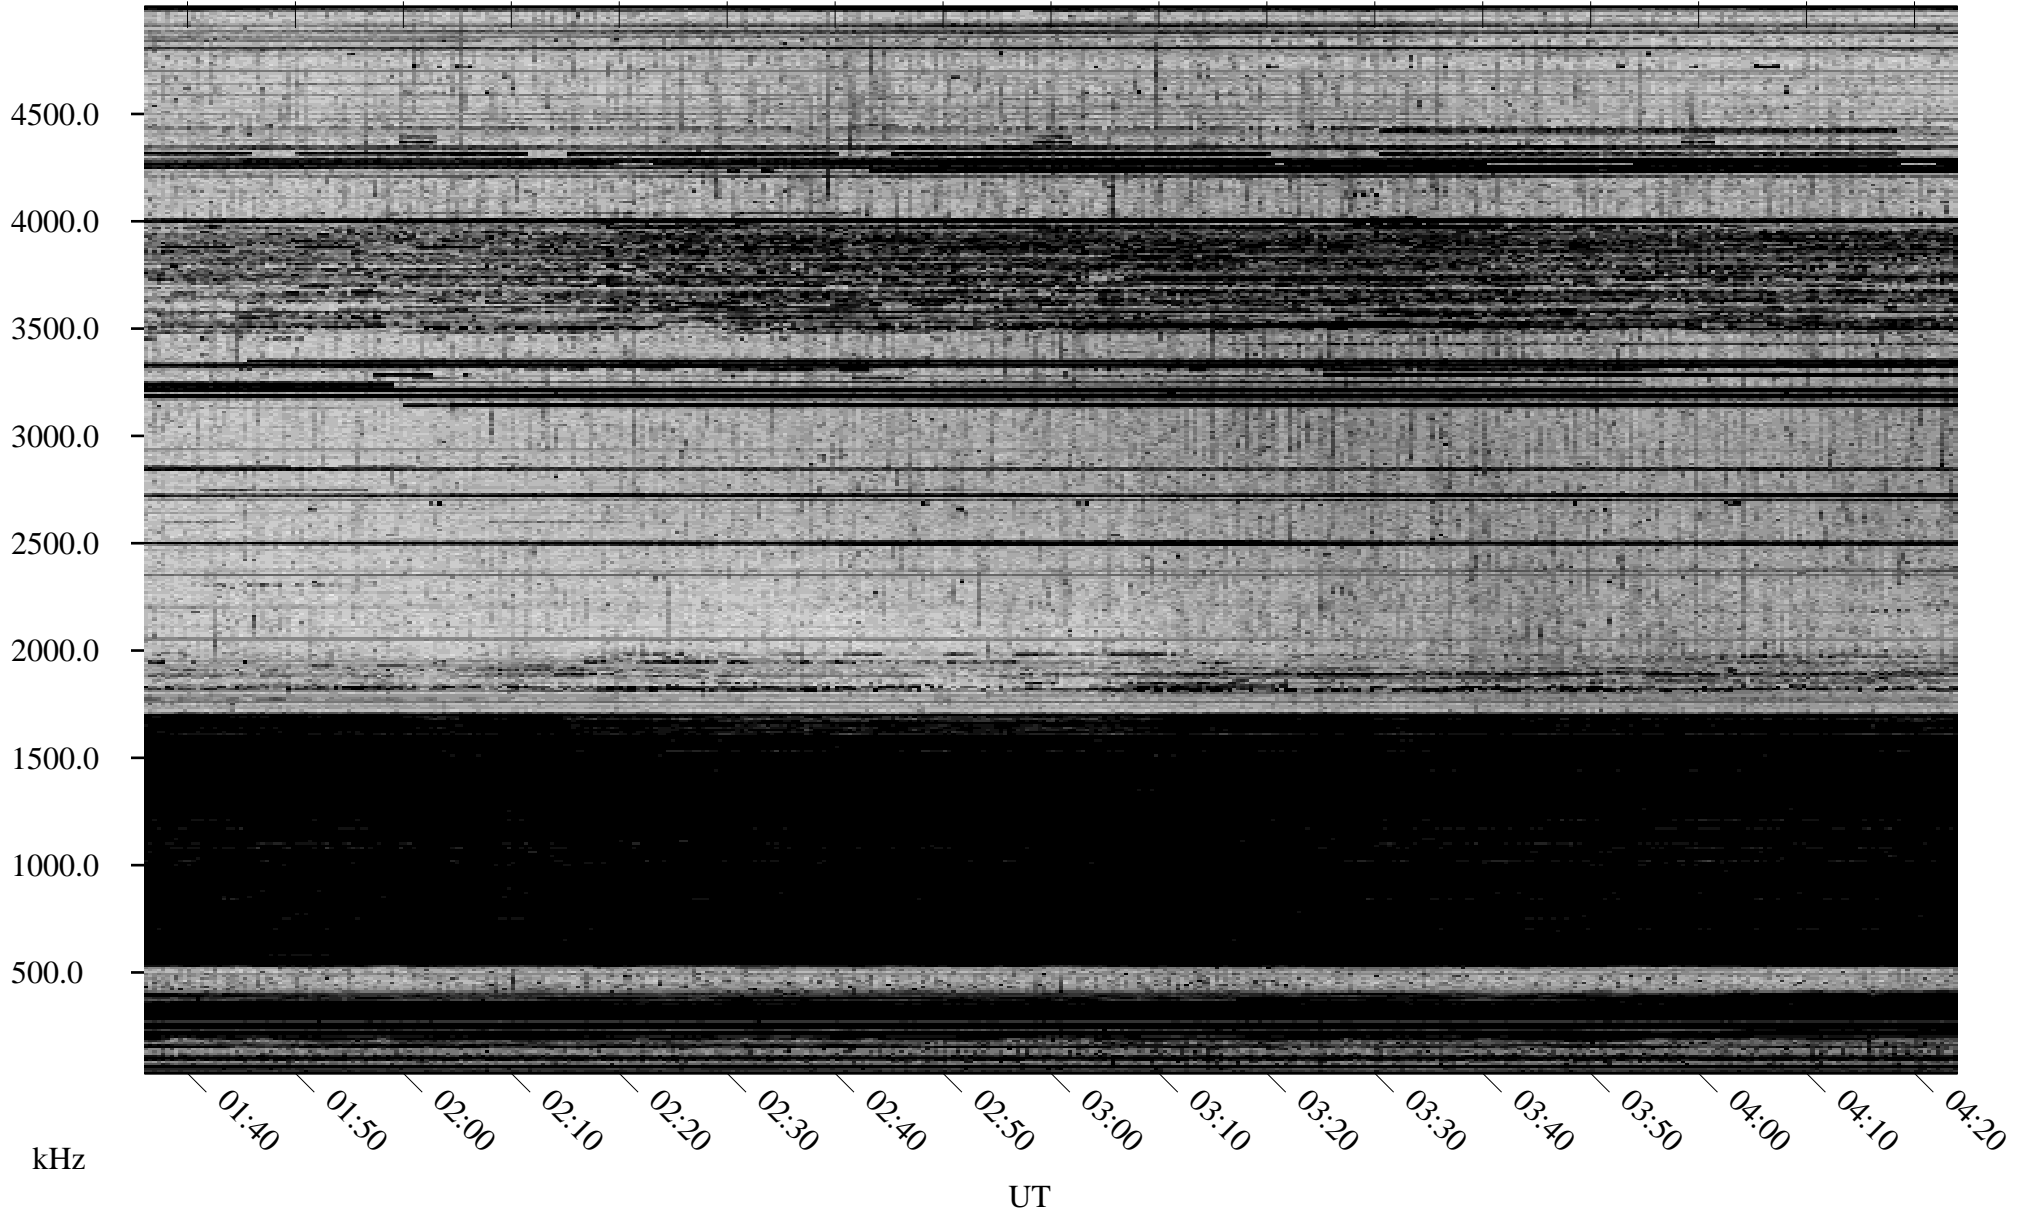

# 11/25/2009 Churchill, Manitoba

Linear Scale    Black = 161    White = 15

ch09329l.r00SUm max\_12

Page 1

# 11/25/2009 Churchill, Manitoba

Linear Scale    Black = 161    White = 15

ch09329l.r00SUm max\_12

Page 2

# 11/26/2009 Churchill, Manitoba

Linear Scale    Black = 161    White = 15

ch09329l.r00SUm max\_12

Page 3

# 11/26/2009 Churchill, Manitoba

Linear Scale    Black = 161    White = 15

ch09329l.r00SUm max\_12

Page 4