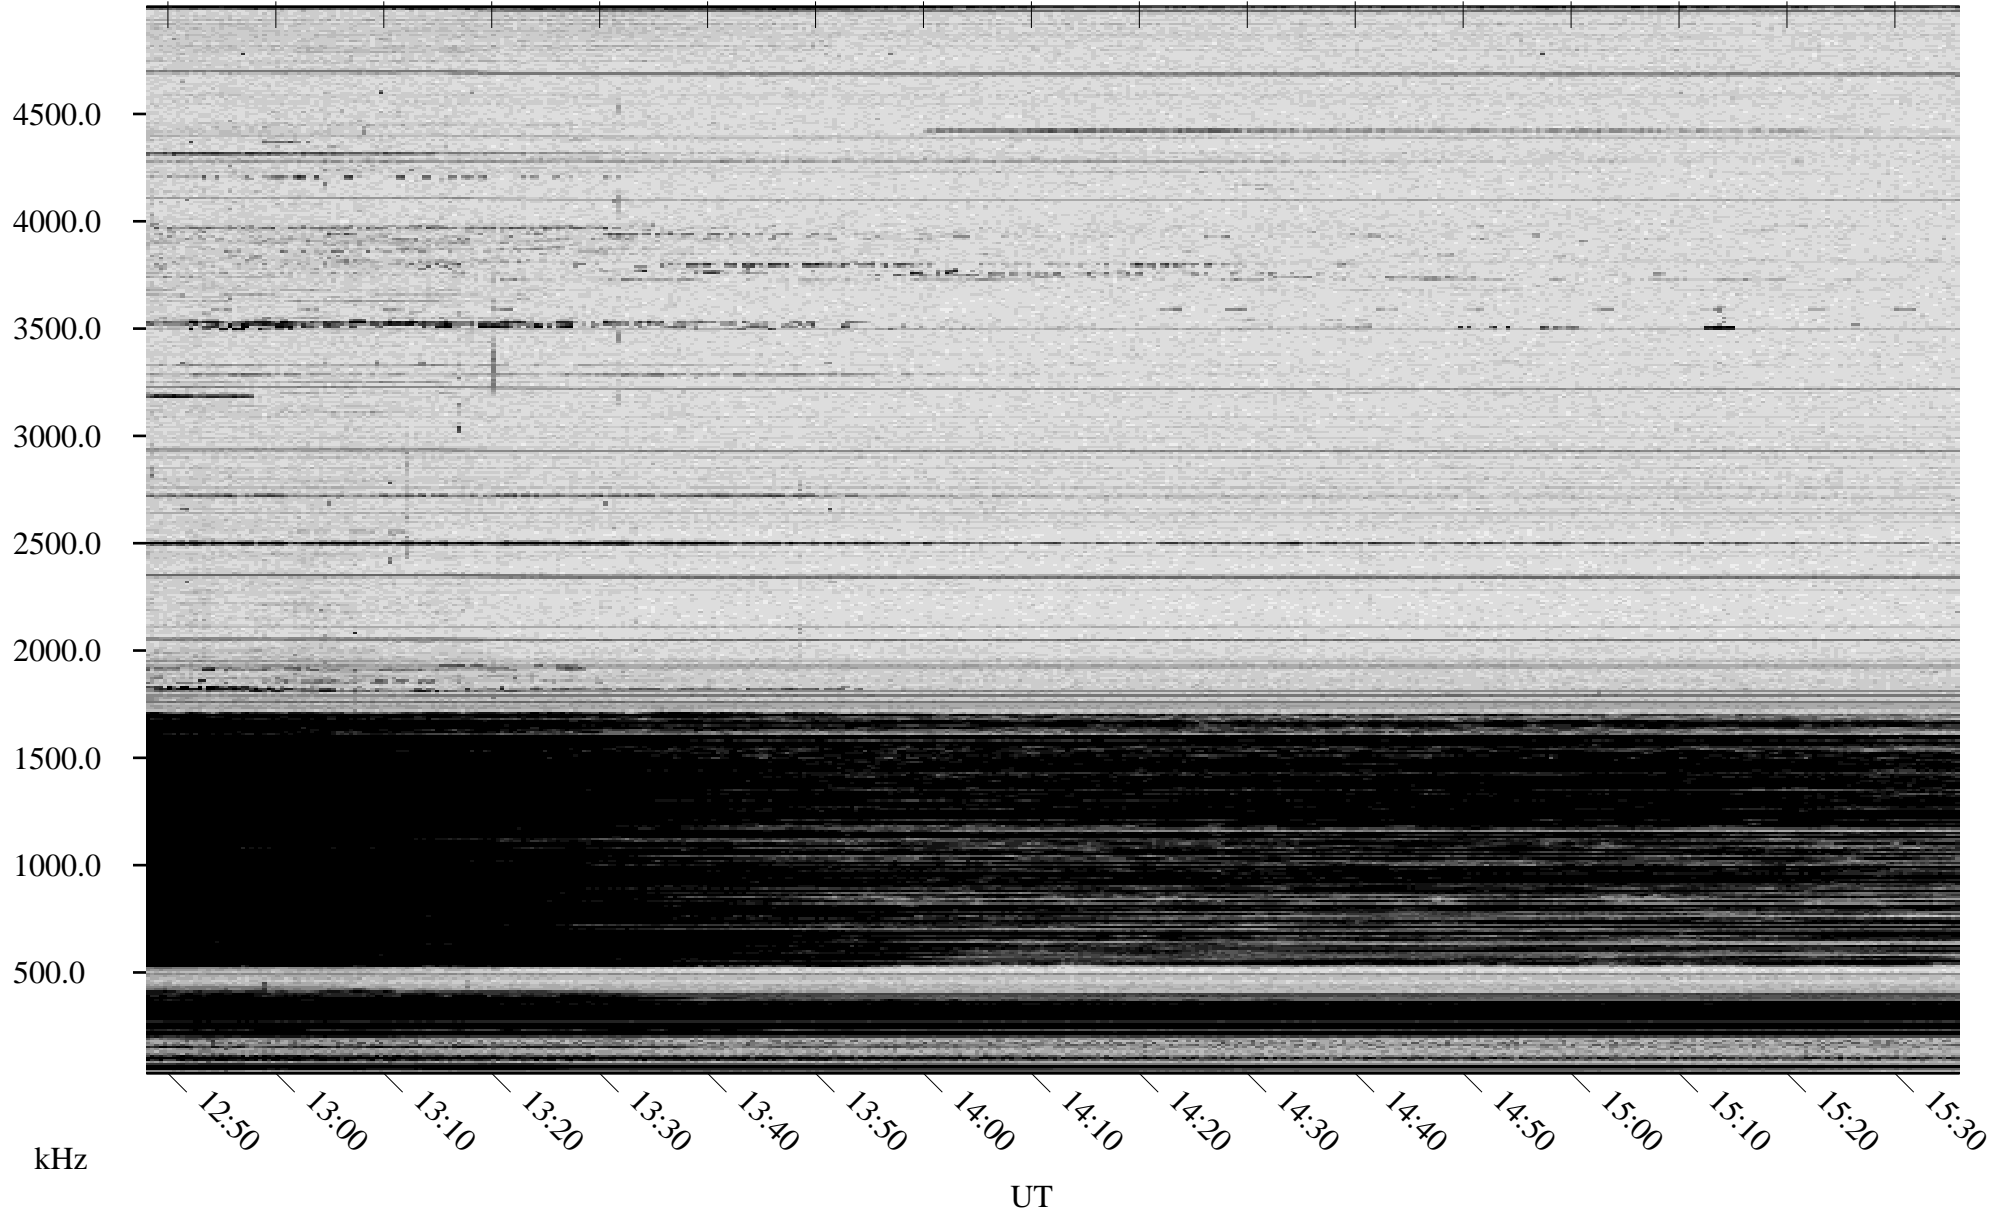

# 11/26/2009 Churchill, Manitoba

Linear Scale    Black = 161    White = 15

ch09329l.r00SUm max\_12

Page 6

# 11/26/2009 Churchill, Manitoba

Linear Scale    Black = 161    White = 15

ch09329l.r00SUm max\_12

Page 7

# 11/26/2009 Churchill, Manitoba

Linear Scale    Black = 161    White = 15

ch09329l.r00SUm max\_12