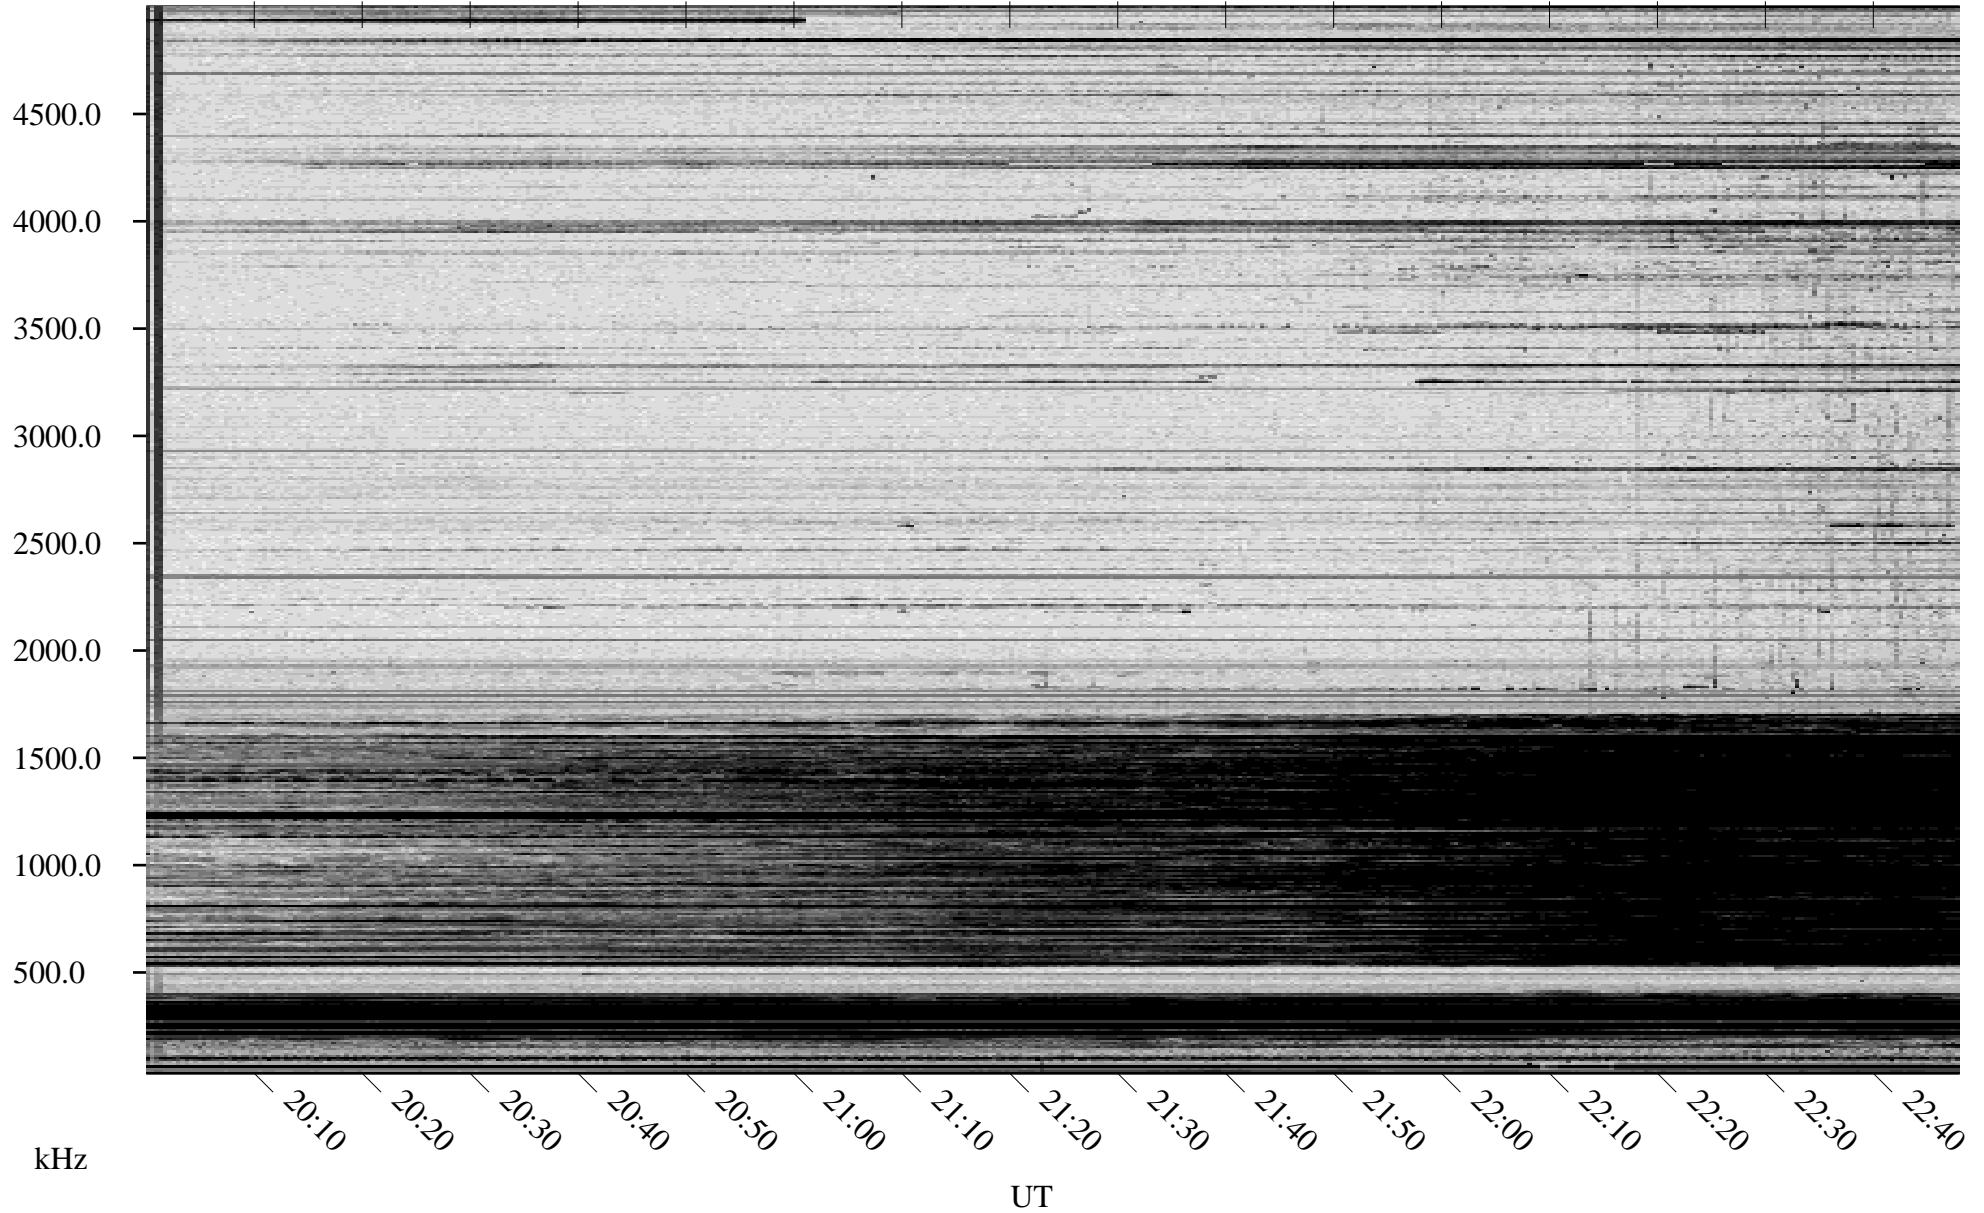

# 11/25/2009 Churchill, Manitoba

Linear Scale    Black = 161    White = 15

ch09329l.r00SUm max\_12

Page 1

# 11/25/2009 Churchill, Manitoba

Linear Scale    Black = 161    White = 15

ch09329l.r00SUm max\_12

Page 2

# 11/26/2009 Churchill, Manitoba

Linear Scale    Black = 161    White = 15

ch09329l.r00SUm max\_12

Page 3

# 11/26/2009 Churchill, Manitoba

Linear Scale    Black = 161    White = 15

ch09329l.r00SUm max\_12

Page 4