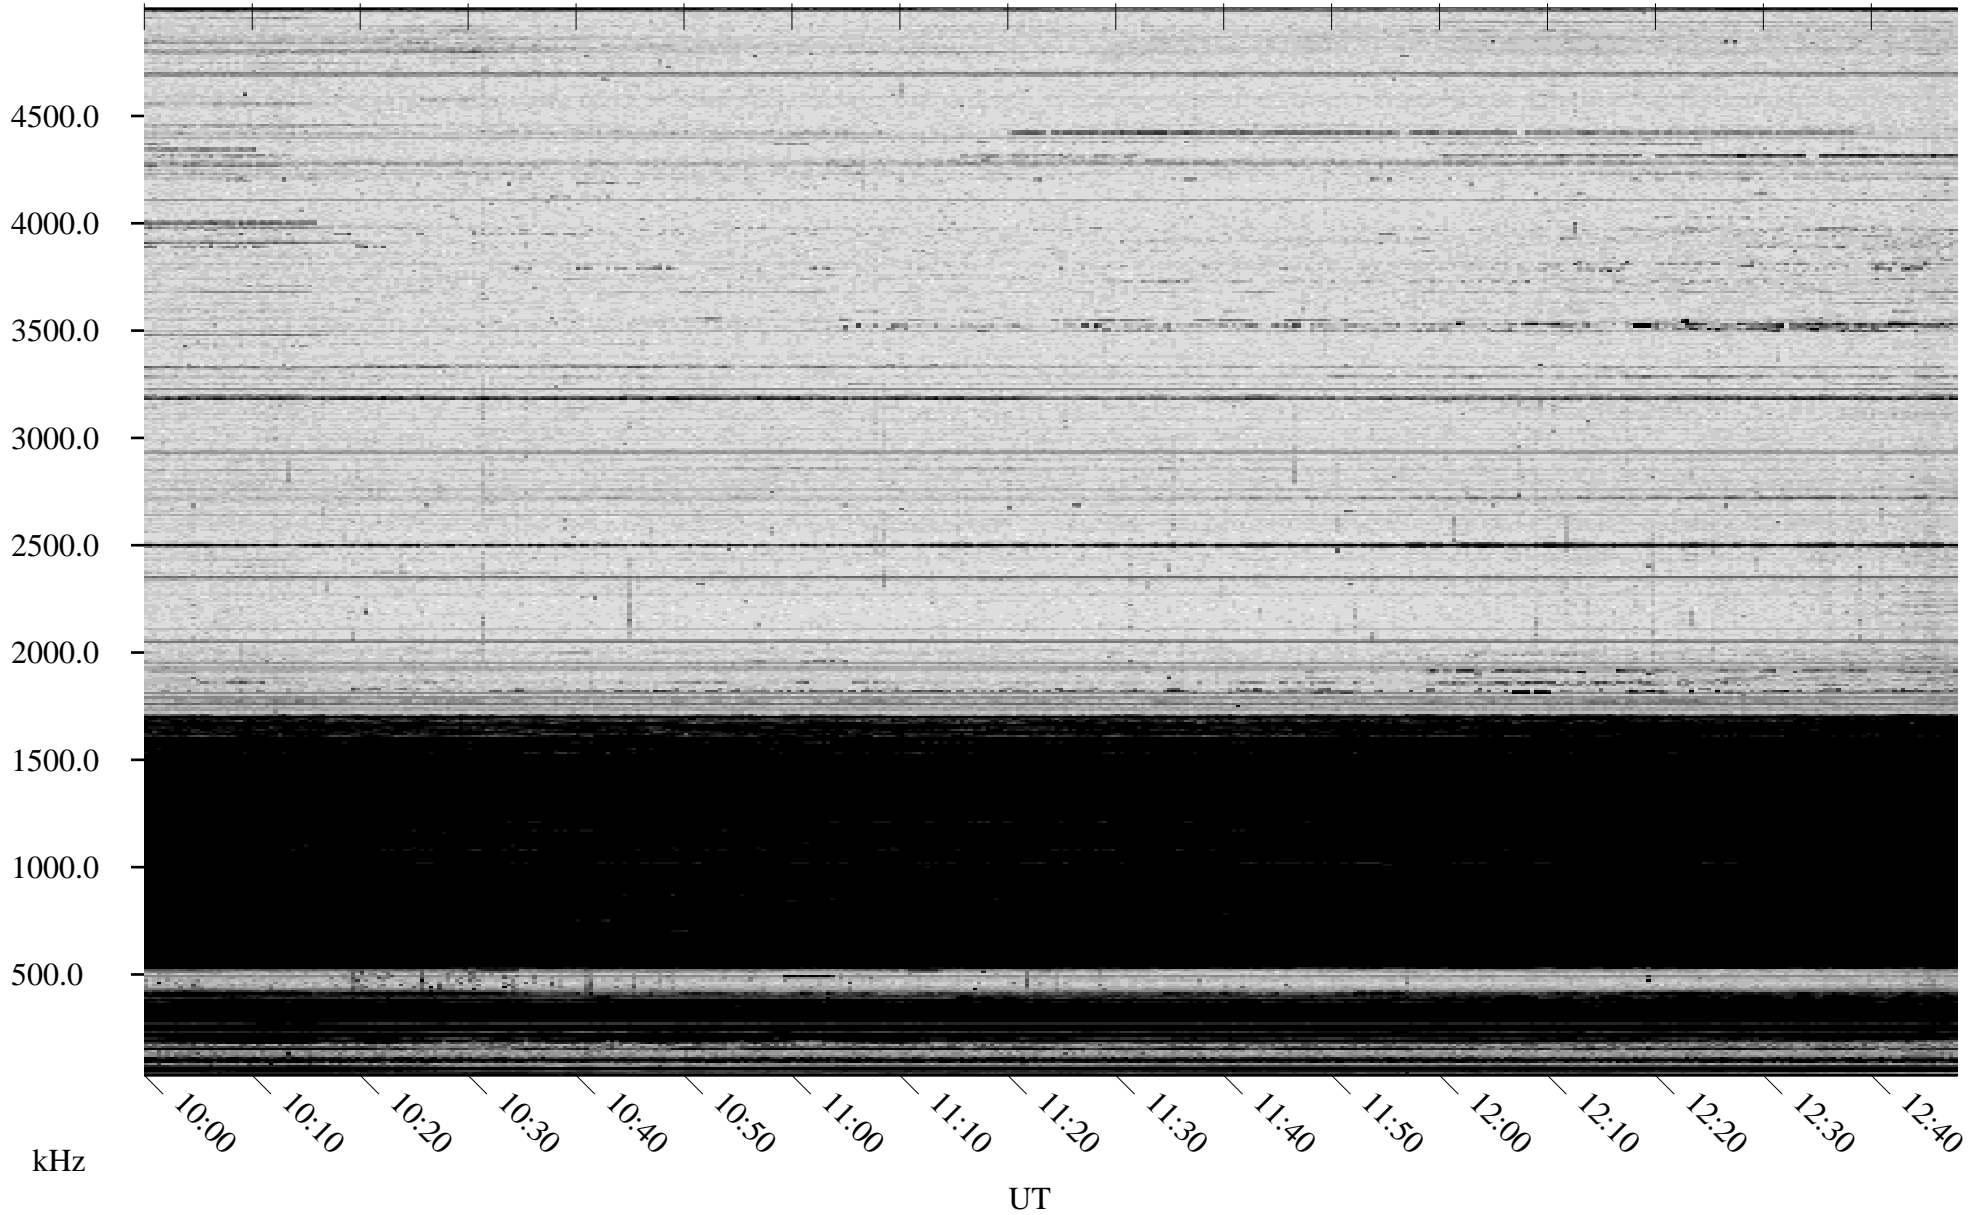

# 11/26/2009 Churchill, Manitoba

Linear Scale    Black = 161    White = 15

ch09329l.r00SUm max\_12

Page 5

# 11/26/2009 Churchill, Manitoba

Linear Scale    Black = 161    White = 15

ch09329l.r00SUm max\_12

Page 6