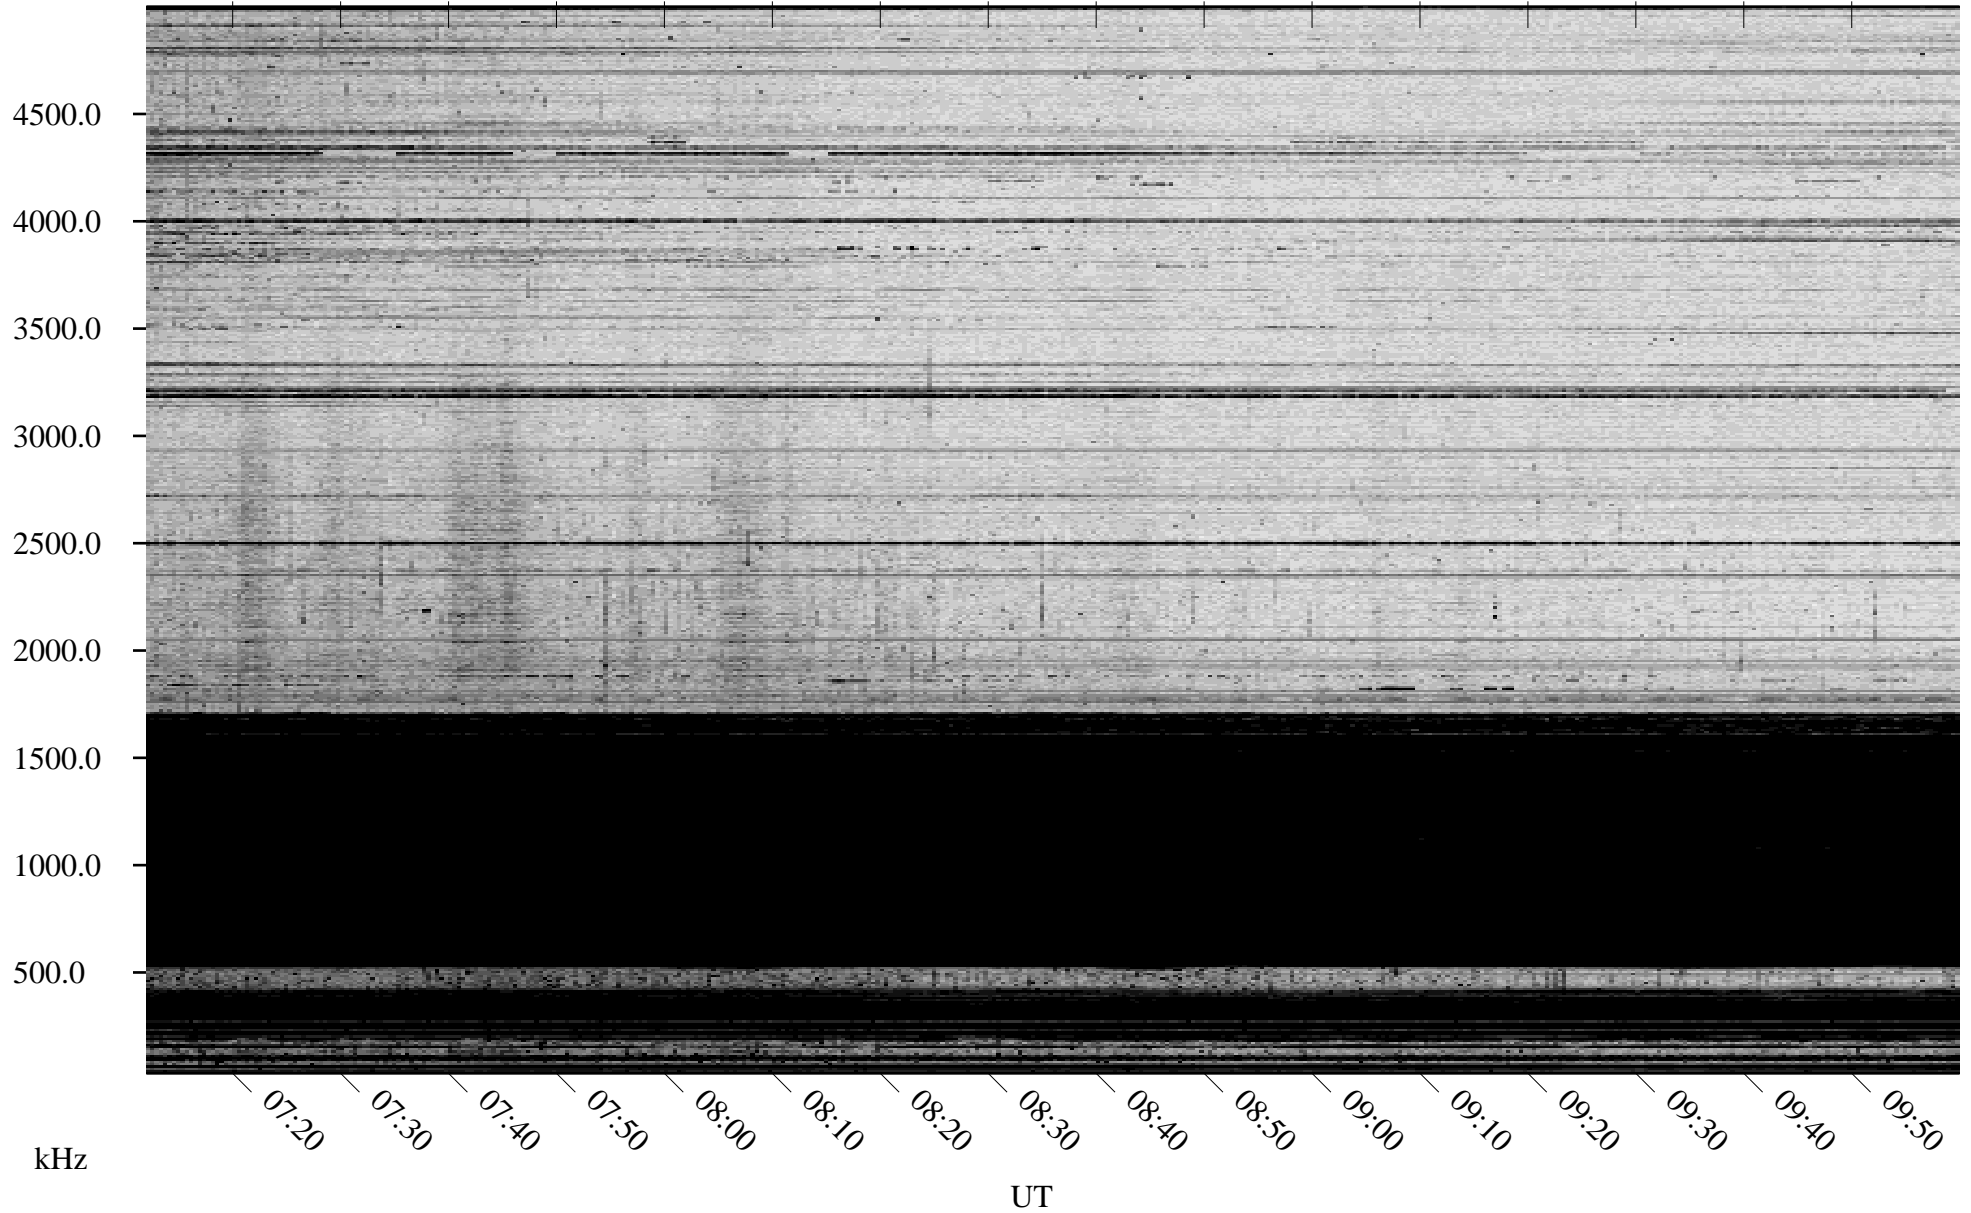

# 11/26/2009 Churchill, Manitoba

Linear Scale    Black = 161    White = 15

ch09329l.r00SUm max\_12

Page 4

# 11/26/2009 Churchill, Manitoba

Linear Scale    Black = 161    White = 15

ch09329l.r00SUm max\_12

Page 5