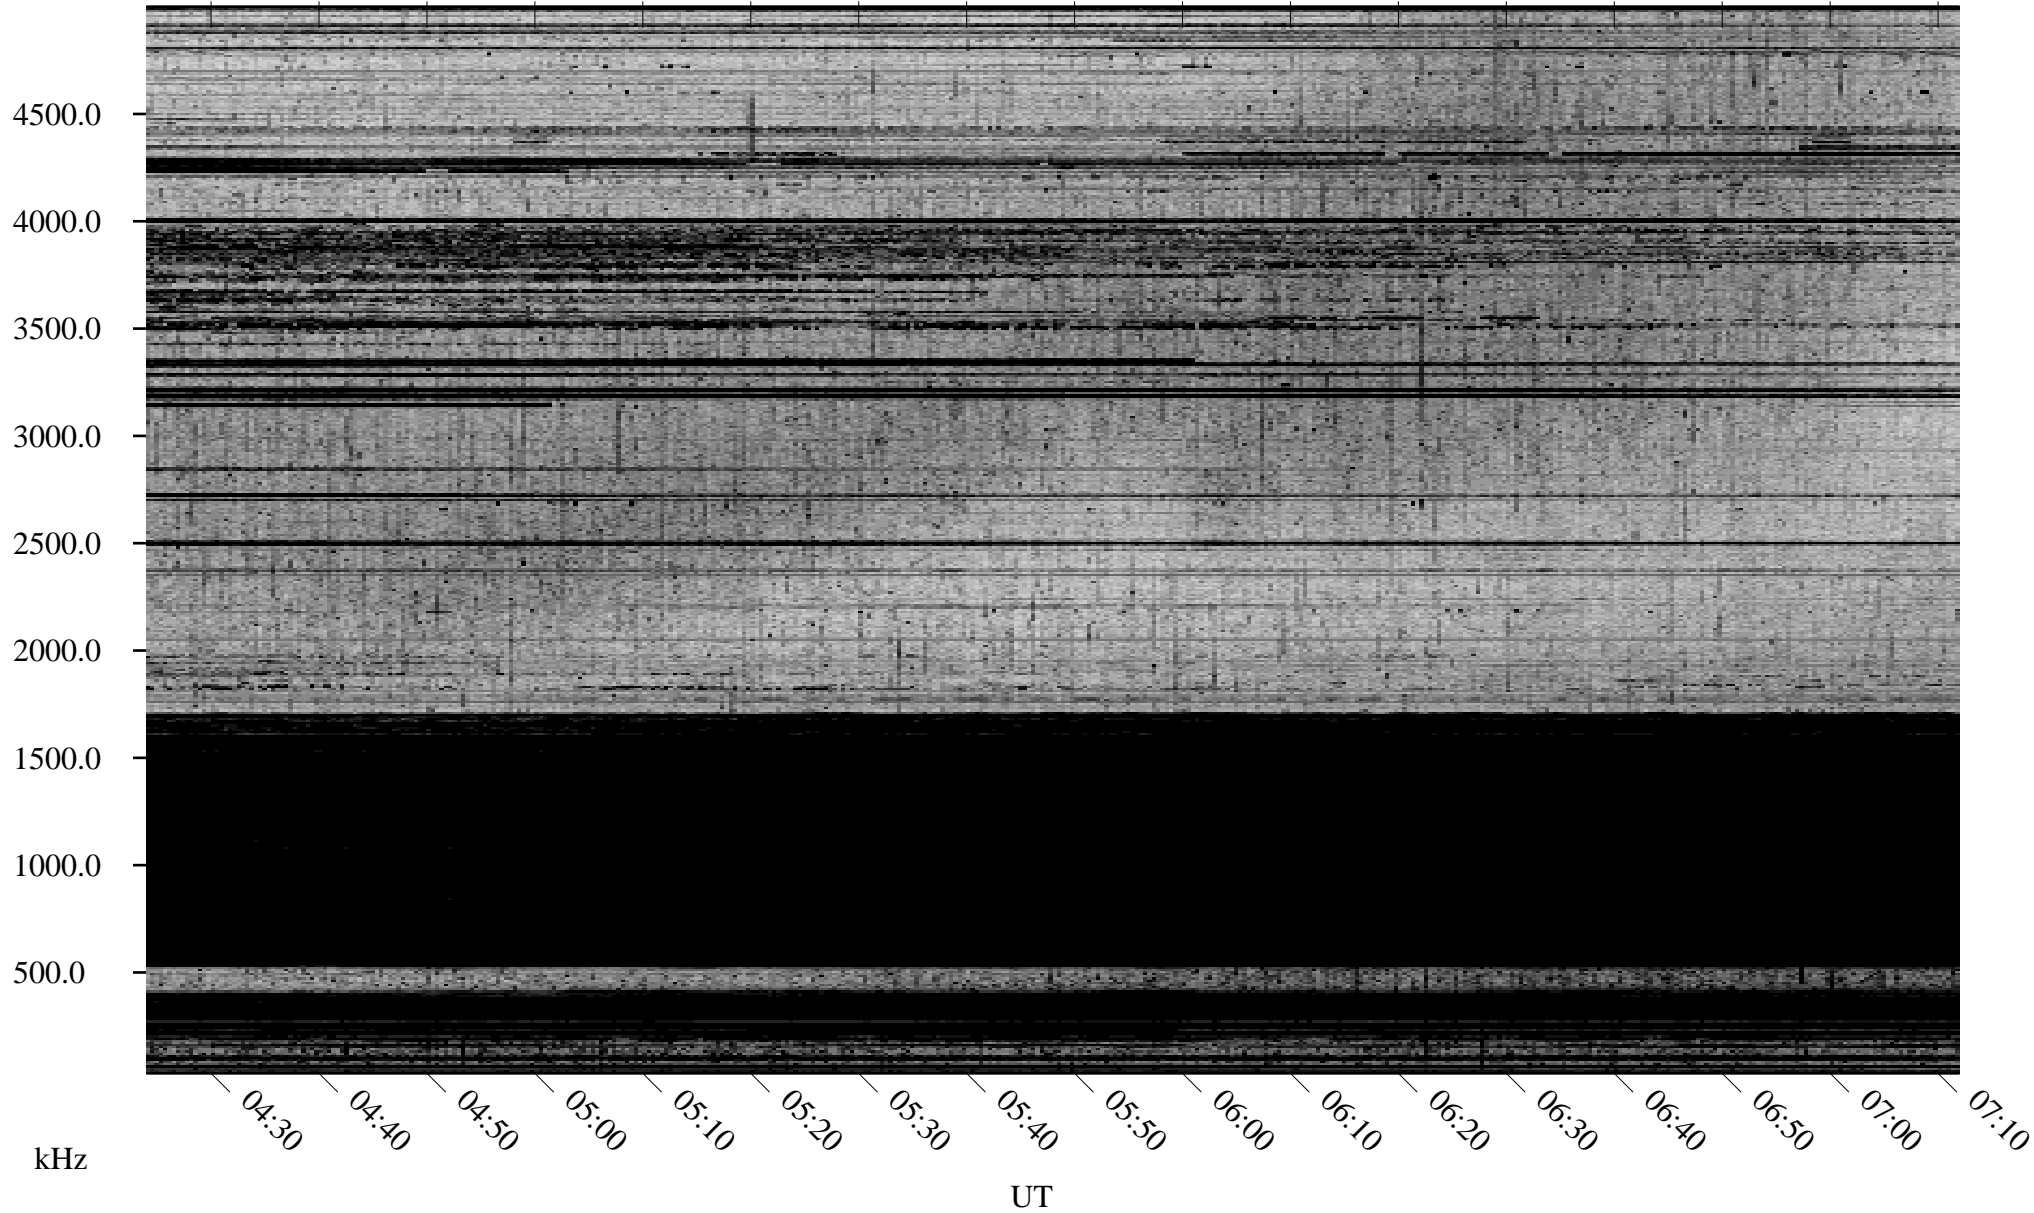

# 11/26/2009 Churchill, Manitoba

Linear Scale    Black = 161    White = 15

ch09329l.r00SUm max\_12

Page 3

# 11/26/2009 Churchill, Manitoba

Linear Scale    Black = 161    White = 15

ch09329l.r00SUm max\_12

Page 4