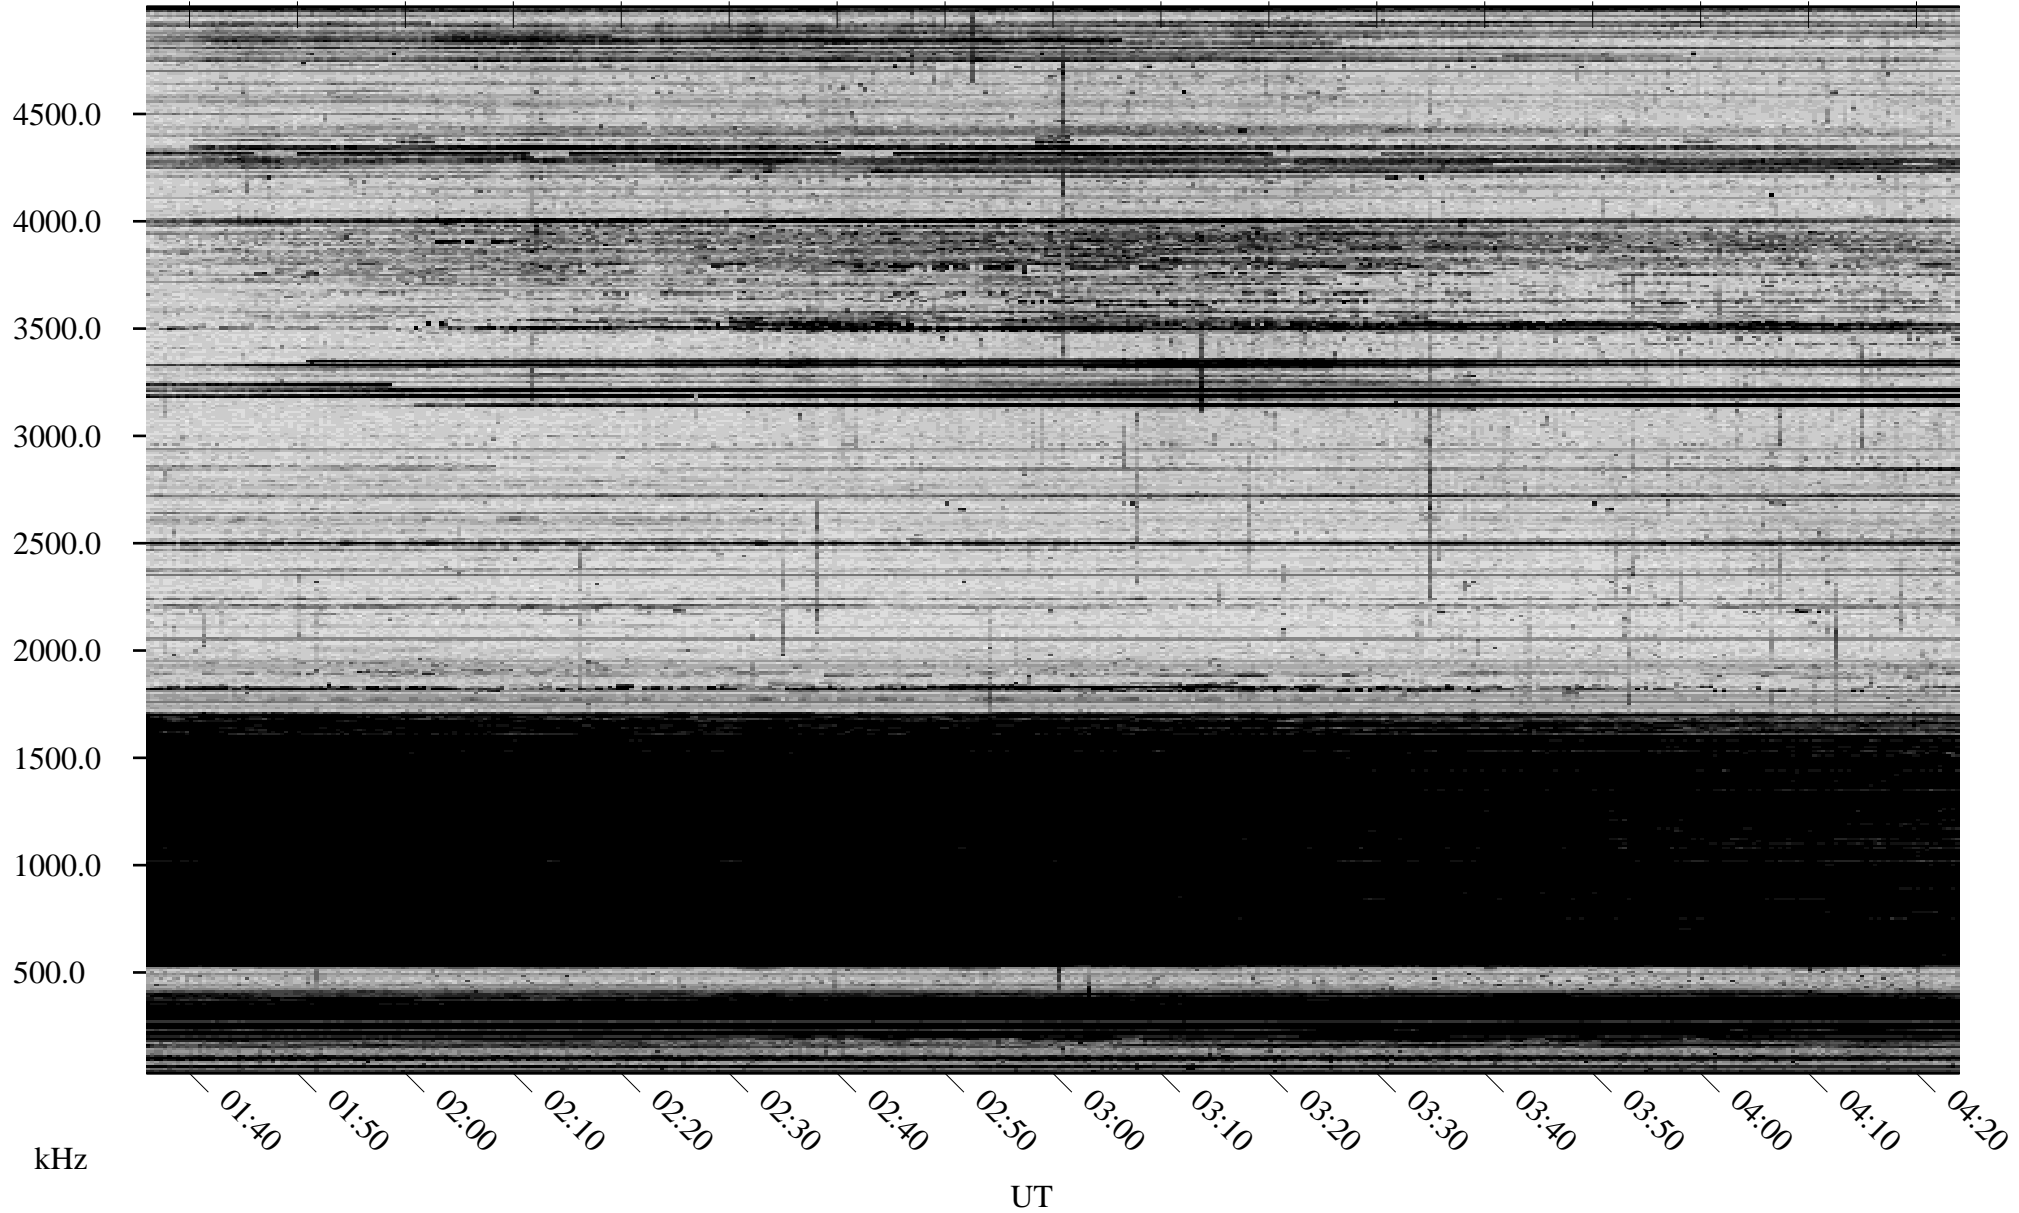

11/26/2009 Churchill, Manitoba

Linear Scale Black = 161 White = 15

ch09330l.r00SUm max_12

Page 1

11/26/2009 Churchill, Manitoba

Linear Scale Black = 161 White = 15

ch09330l.r00SUm max_12

Page 2

11/27/2009 Churchill, Manitoba

Linear Scale Black = 161 White = 15

ch09330l.r00SUm max_12

Page 3

11/27/2009 Churchill, Manitoba

Linear Scale Black = 161 White = 15

ch09330l.r00SUm max_12

Page 4

11/27/2009 Churchill, Manitoba

Linear Scale Black = 161 White = 15

ch09330l.r00SUm max_12

Page 5

11/27/2009 Churchill, Manitoba

Linear Scale Black = 161 White = 15

ch09330l.r00SUm max_12

Page 6

11/27/2009 Churchill, Manitoba

Linear Scale Black = 161 White = 15

ch09330l.r00SUm max_12

Page 7

11/27/2009 Churchill, Manitoba

Linear Scale Black = 161 White = 15

ch09330l.r00SUm max_12