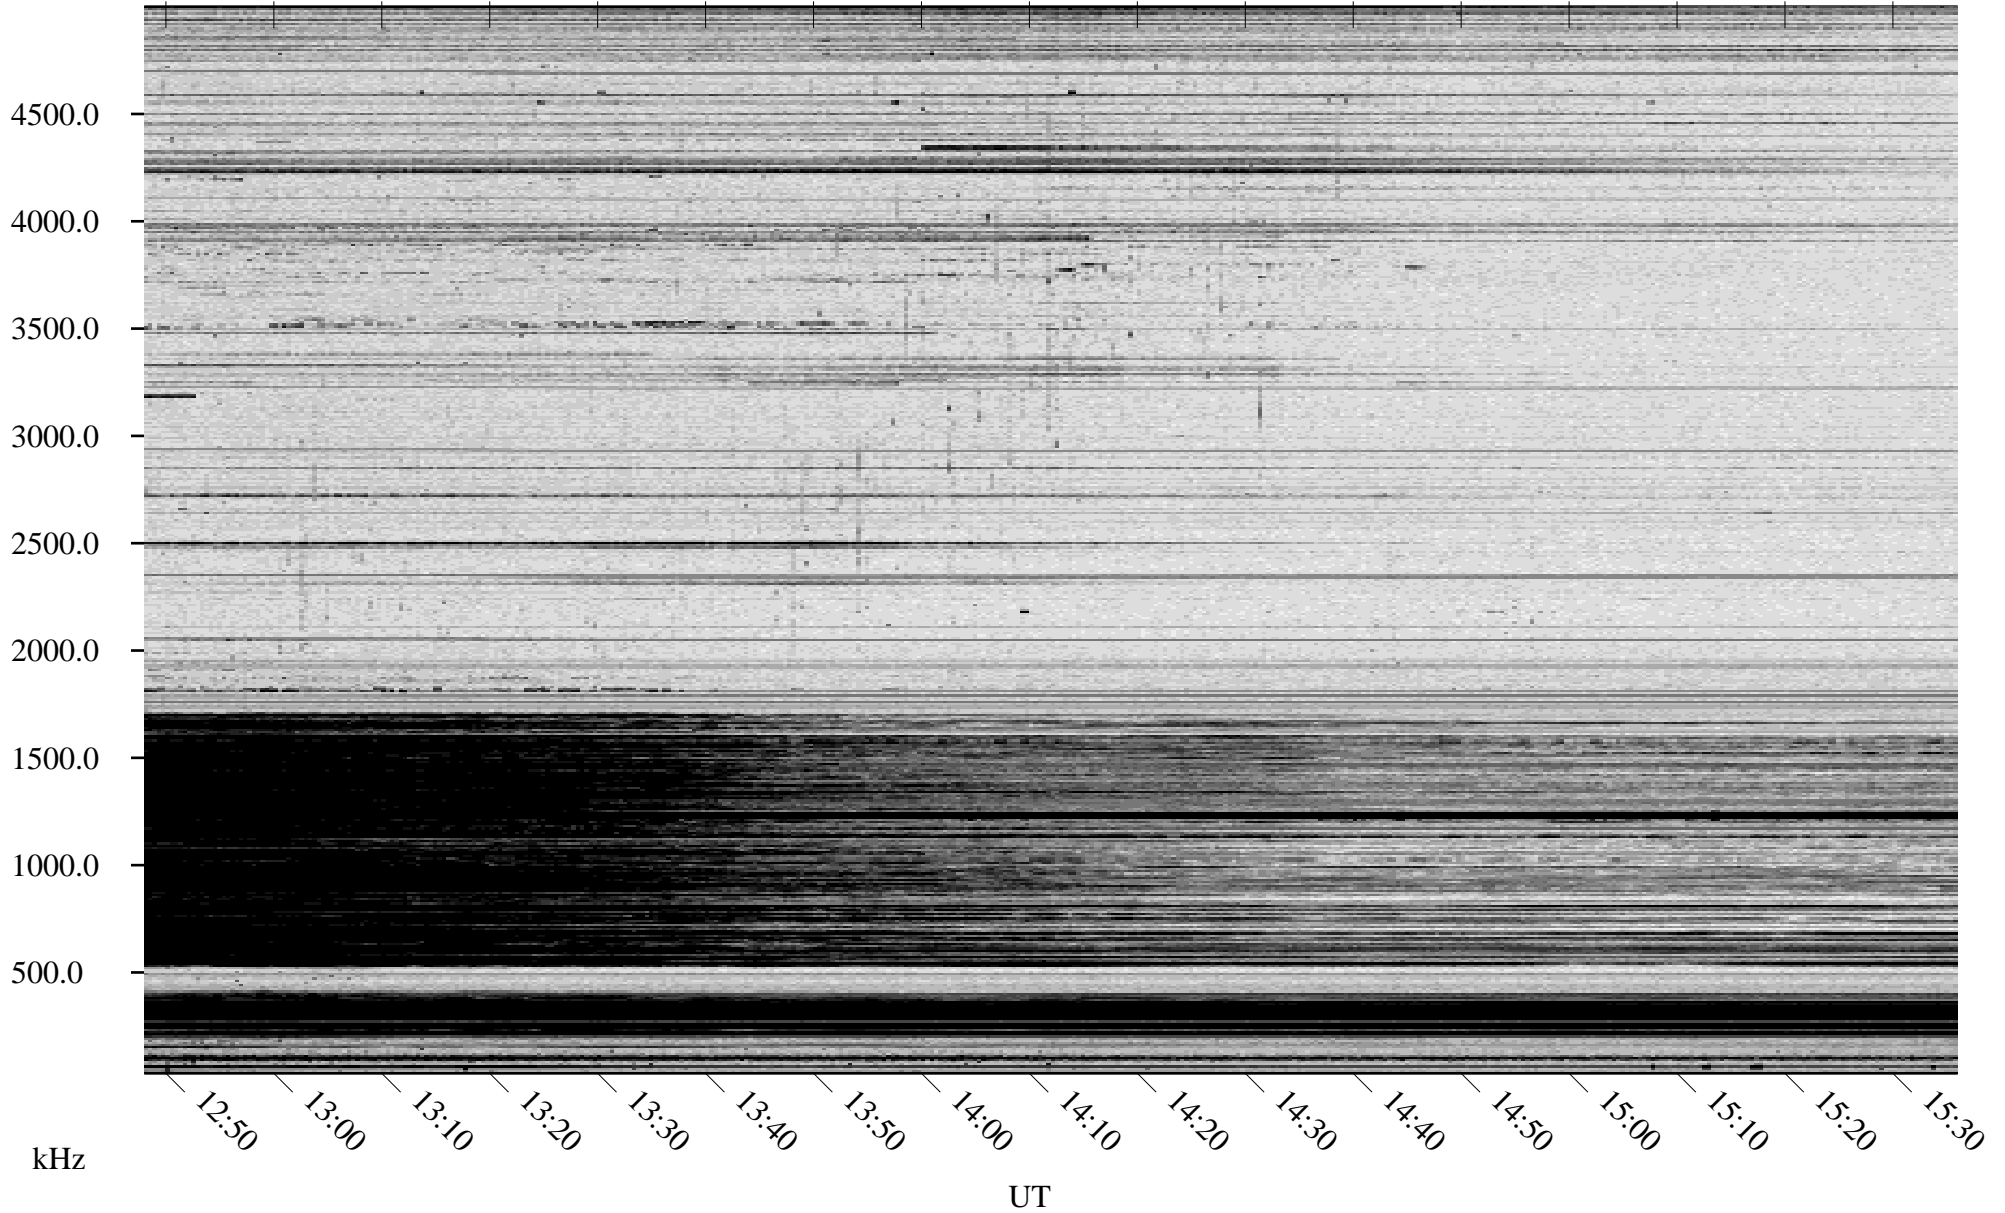

11/26/2009 Churchill, Manitoba

Linear Scale Black = 161 White = 15

ch09330l.r00SUm max_12

Page 1

11/26/2009 Churchill, Manitoba

Linear Scale Black = 161 White = 15

ch09330l.r00SUm max_12

Page 2

11/27/2009 Churchill, Manitoba

Linear Scale Black = 161 White = 15

ch09330l.r00SUm max_12

Page 3

11/27/2009 Churchill, Manitoba

Linear Scale Black = 161 White = 15

ch09330l.r00SUm max_12

Page 4

11/27/2009 Churchill, Manitoba

Linear Scale Black = 161 White = 15

ch09330l.r00SUm max_12

Page 5

11/27/2009 Churchill, Manitoba

Linear Scale Black = 161 White = 15

ch09330l.r00SUm max_12

Page 6

11/27/2009 Churchill, Manitoba

Linear Scale Black = 161 White = 15

ch09330l.r00SUm max_12

Page 7

11/27/2009 Churchill, Manitoba

Linear Scale Black = 161 White = 15

ch09330l.r00SUm max_12