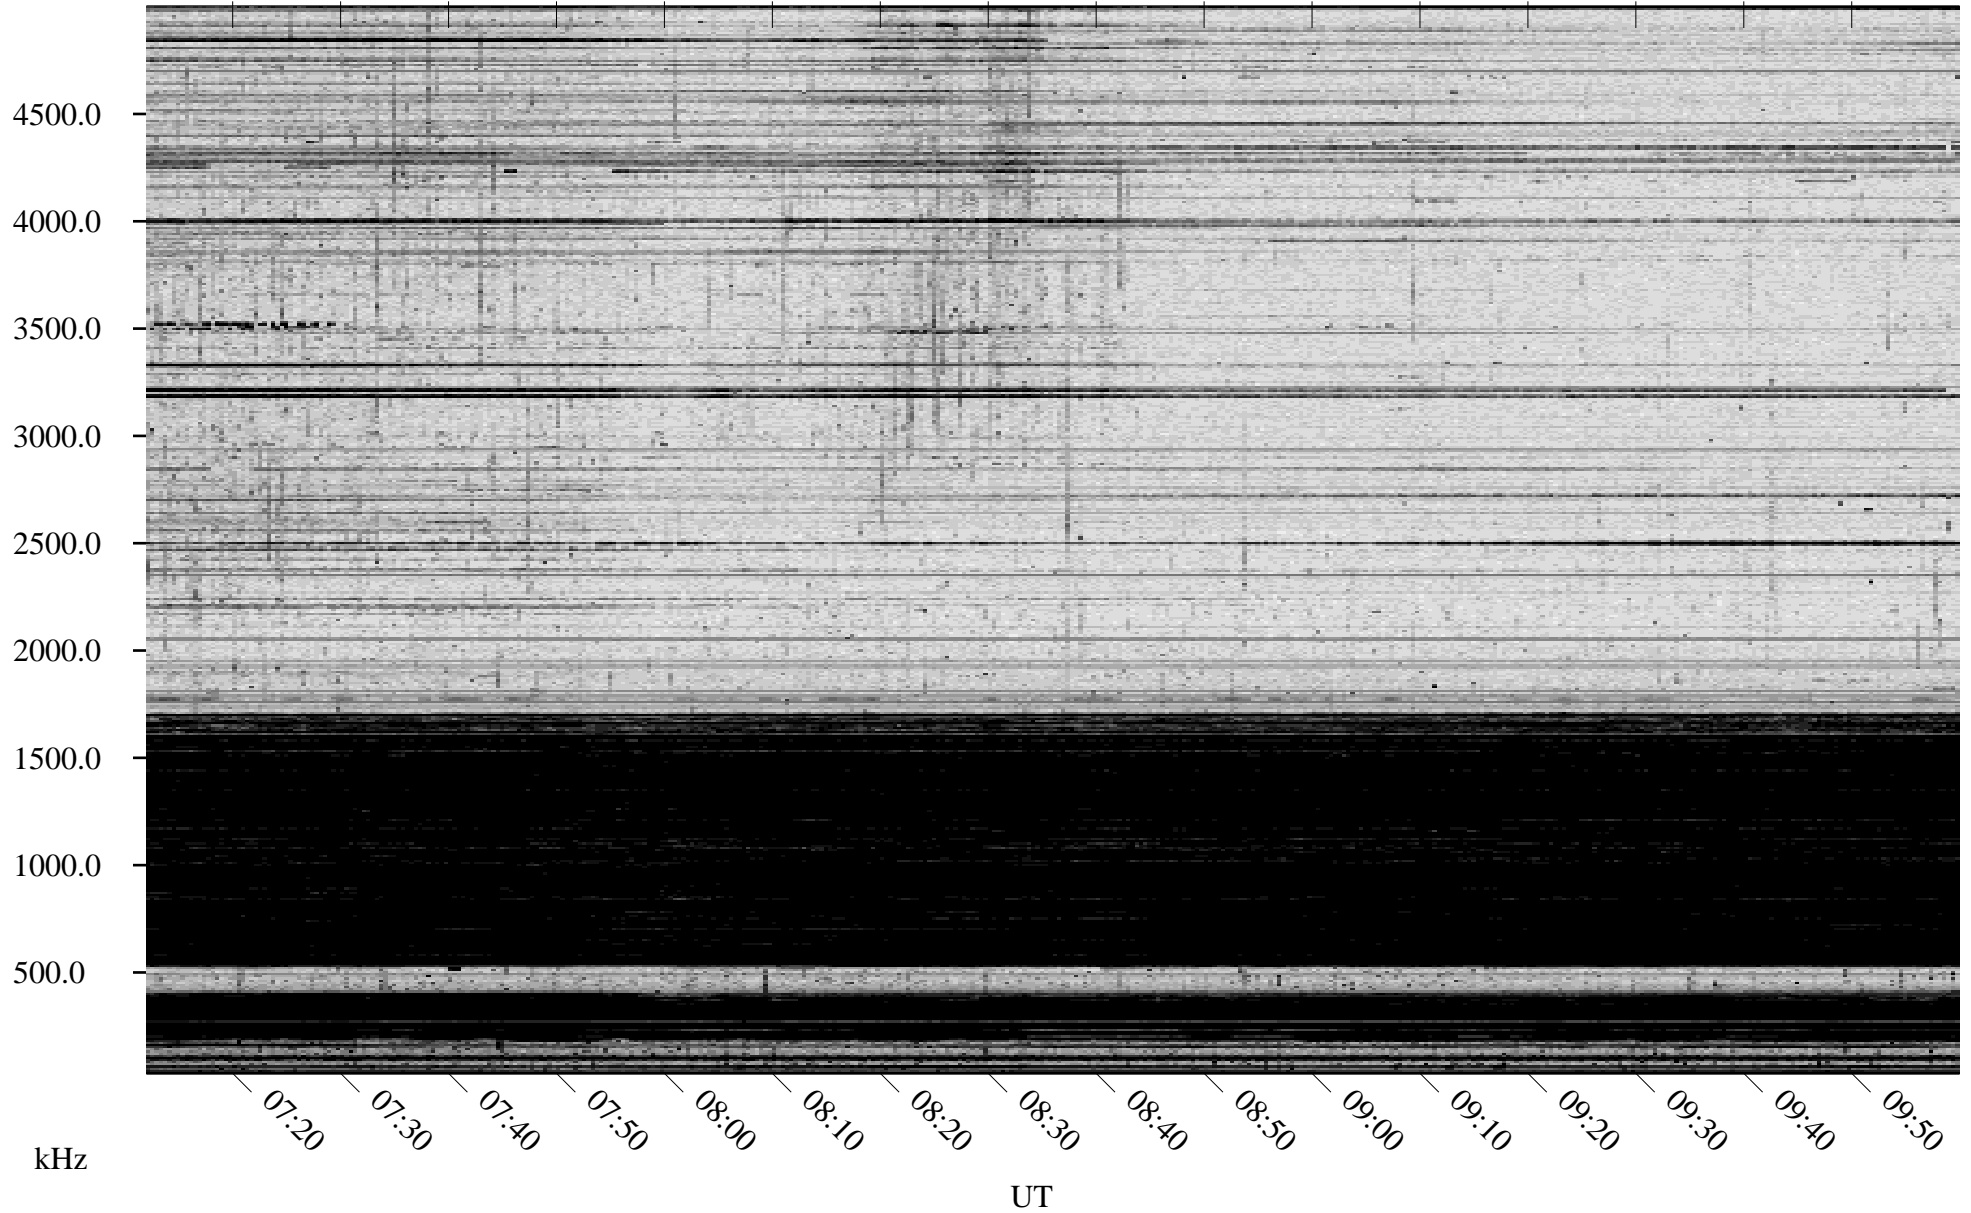

11/26/2009 Churchill, Manitoba

Linear Scale Black = 161 White = 15

ch09330l.r00SUm max_12

Page 1

11/26/2009 Churchill, Manitoba

Linear Scale Black = 161 White = 15

ch09330l.r00SUm max_12

Page 2

11/27/2009 Churchill, Manitoba

Linear Scale Black = 161 White = 15

ch09330l.r00SUm max_12

Page 3

11/27/2009 Churchill, Manitoba

Linear Scale Black = 161 White = 15

ch09330l.r00SUm max_12

Page 4

11/27/2009 Churchill, Manitoba

Linear Scale Black = 161 White = 15

ch09330l.r00SUm max_12

Page 5

11/27/2009 Churchill, Manitoba

Linear Scale Black = 161 White = 15

ch09330l.r00SUm max_12

Page 6

11/27/2009 Churchill, Manitoba

Linear Scale Black = 161 White = 15

ch09330l.r00SUm max_12

Page 7

11/27/2009 Churchill, Manitoba

Linear Scale Black = 161 White = 15

ch09330l.r00SUm max_12