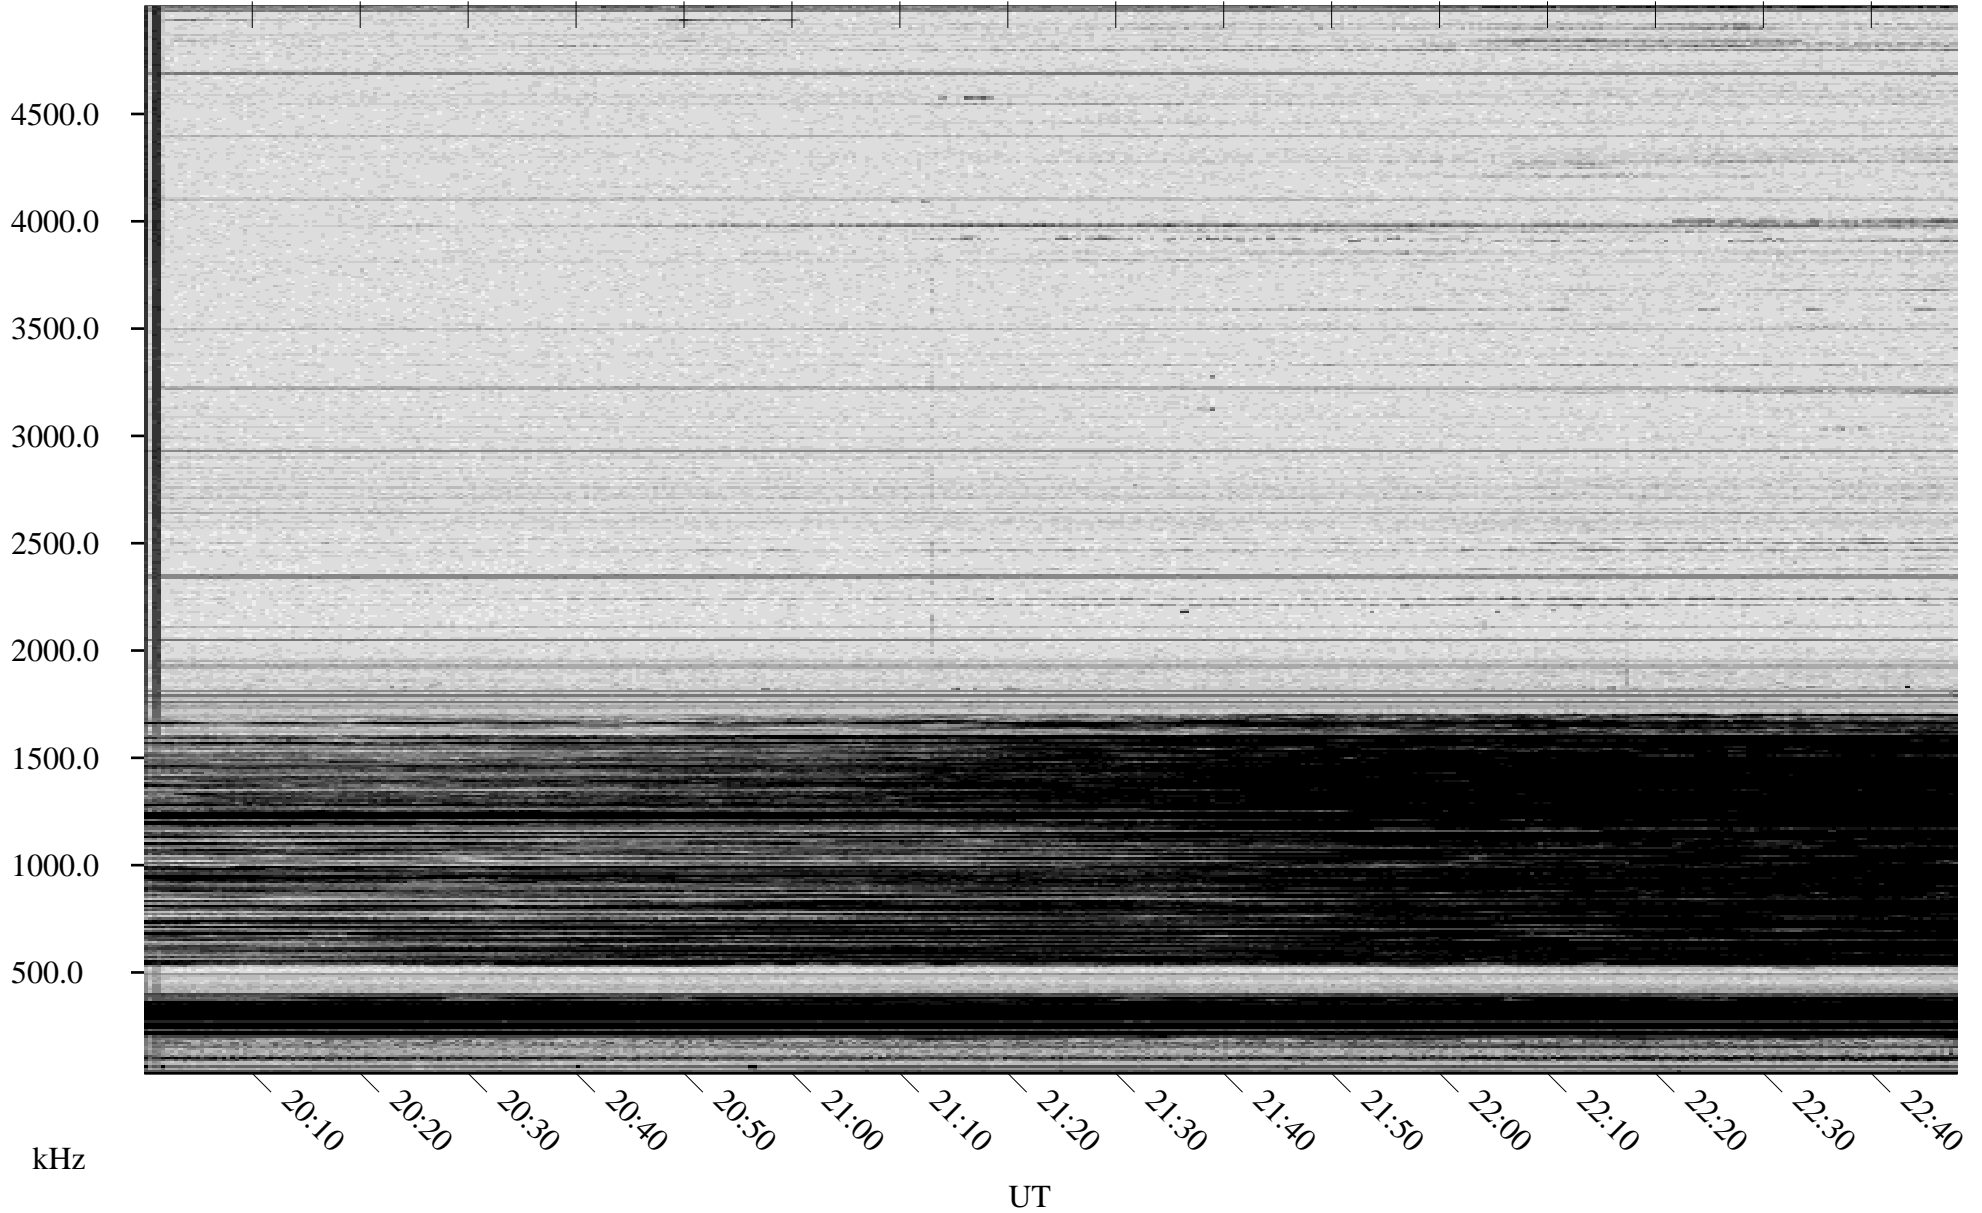

11/26/2009 Churchill, Manitoba

Linear Scale Black = 161 White = 15

ch09330l.r00SUm max_12

Page 1

11/26/2009 Churchill, Manitoba

Linear Scale Black = 161 White = 15

ch09330l.r00SUm max_12

Page 2

11/27/2009 Churchill, Manitoba

Linear Scale Black = 161 White = 15

ch09330l.r00SUm max_12

Page 3

11/27/2009 Churchill, Manitoba

Linear Scale Black = 161 White = 15

ch09330l.r00SUm max_12

Page 4

11/27/2009 Churchill, Manitoba

Linear Scale Black = 161 White = 15

ch09330l.r00SUm max_12

Page 5

11/27/2009 Churchill, Manitoba

Linear Scale Black = 161 White = 15

ch09330l.r00SUm max_12

Page 6

11/27/2009 Churchill, Manitoba

Linear Scale Black = 161 White = 15

ch09330l.r00SUm max_12

Page 7

11/27/2009 Churchill, Manitoba

Linear Scale Black = 161 White = 15

ch09330l.r00SUm max_12