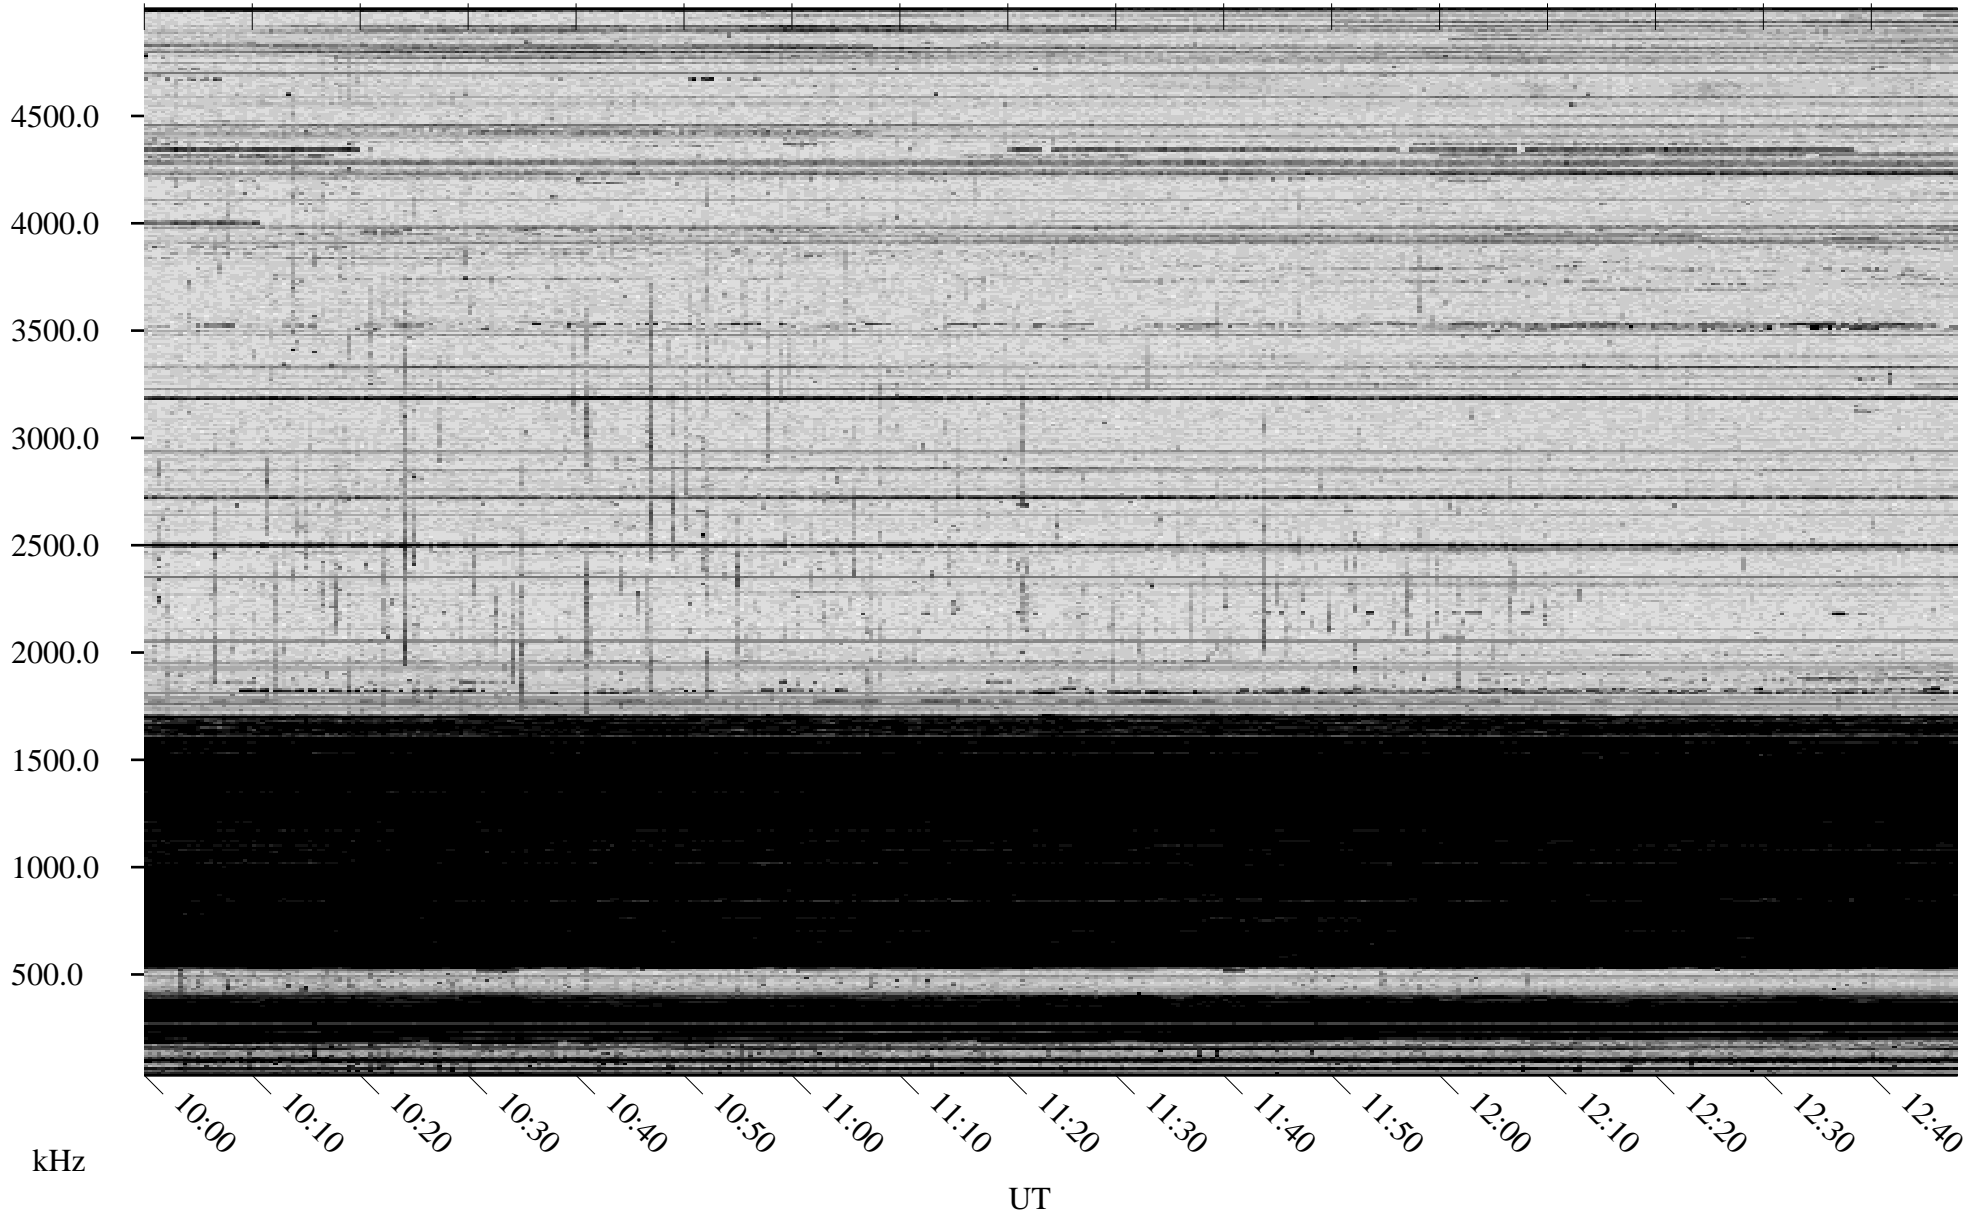

11/27/2009 Churchill, Manitoba

Linear Scale Black = 161 White = 15

ch09330l.r00SUm max_12

Page 3

11/27/2009 Churchill, Manitoba

Linear Scale Black = 161 White = 15

ch09330l.r00SUm max_12

Page 4

11/27/2009 Churchill, Manitoba

Linear Scale Black = 161 White = 15

ch09330l.r00SUm max_12

Page 5

11/27/2009 Churchill, Manitoba

Linear Scale Black = 161 White = 15

ch09330l.r00SUm max_12

Page 6

11/27/2009 Churchill, Manitoba

Linear Scale Black = 161 White = 15

ch09330l.r00SUm max_12

Page 7

11/27/2009 Churchill, Manitoba

Linear Scale Black = 161 White = 15

ch09330l.r00SUm max_12