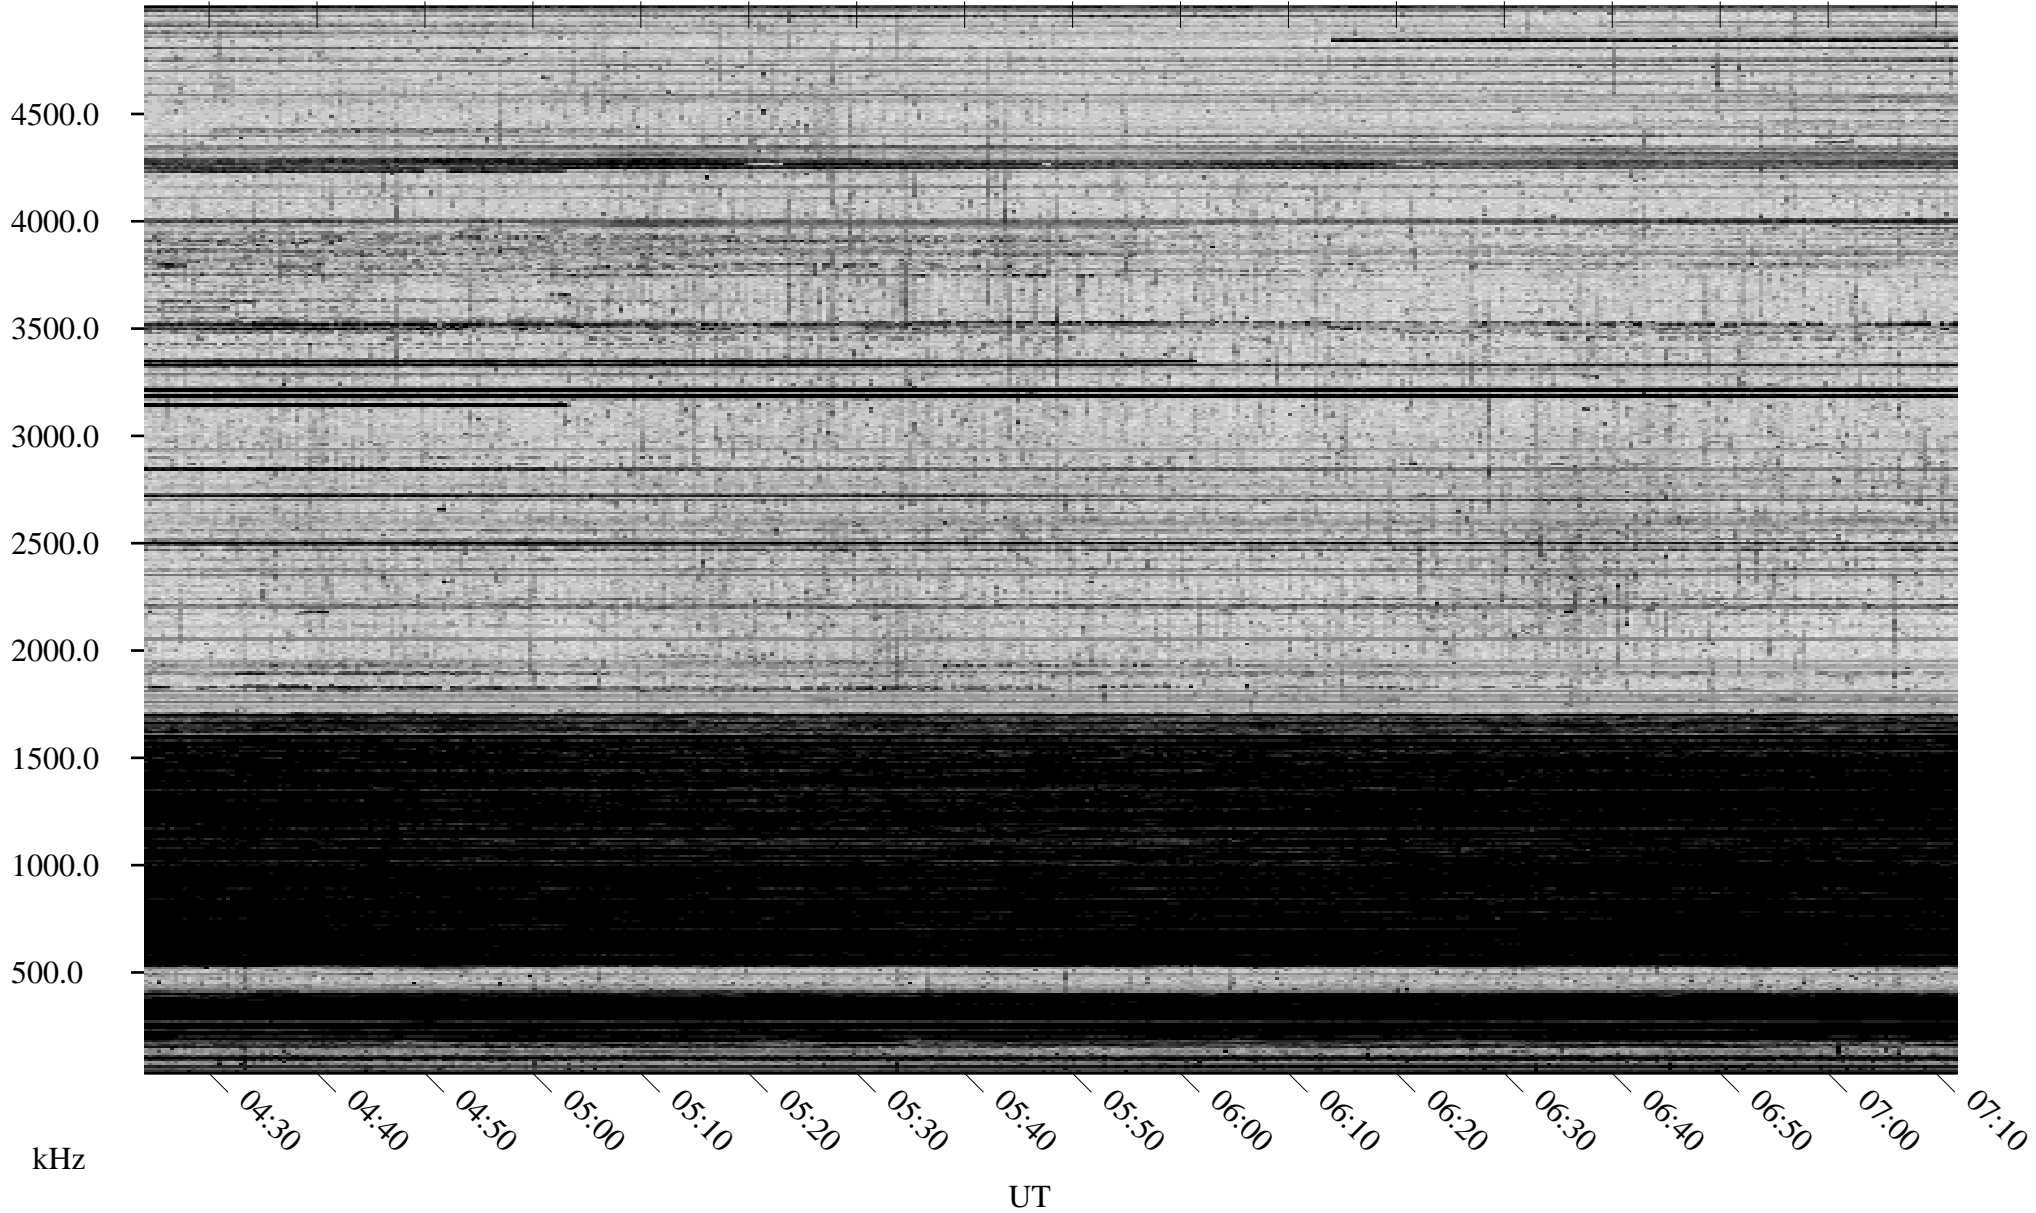

11/26/2009 Churchill, Manitoba

Linear Scale Black = 161 White = 15

ch09330l.r00SUm max_12

Page 1

11/26/2009 Churchill, Manitoba

Linear Scale Black = 161 White = 15

ch09330l.r00SUm max_12

Page 2

11/27/2009 Churchill, Manitoba

Linear Scale Black = 161 White = 15

ch09330l.r00SUm max_12

Page 3

11/27/2009 Churchill, Manitoba

Linear Scale Black = 161 White = 15

ch09330l.r00SUm max_12

Page 4

11/27/2009 Churchill, Manitoba

Linear Scale Black = 161 White = 15

ch09330l.r00SUm max_12

Page 5

11/27/2009 Churchill, Manitoba

Linear Scale Black = 161 White = 15

ch09330l.r00SUm max_12

Page 6

11/27/2009 Churchill, Manitoba

Linear Scale Black = 161 White = 15

ch09330l.r00SUm max_12

Page 7

11/27/2009 Churchill, Manitoba

Linear Scale Black = 161 White = 15

ch09330l.r00SUm max_12