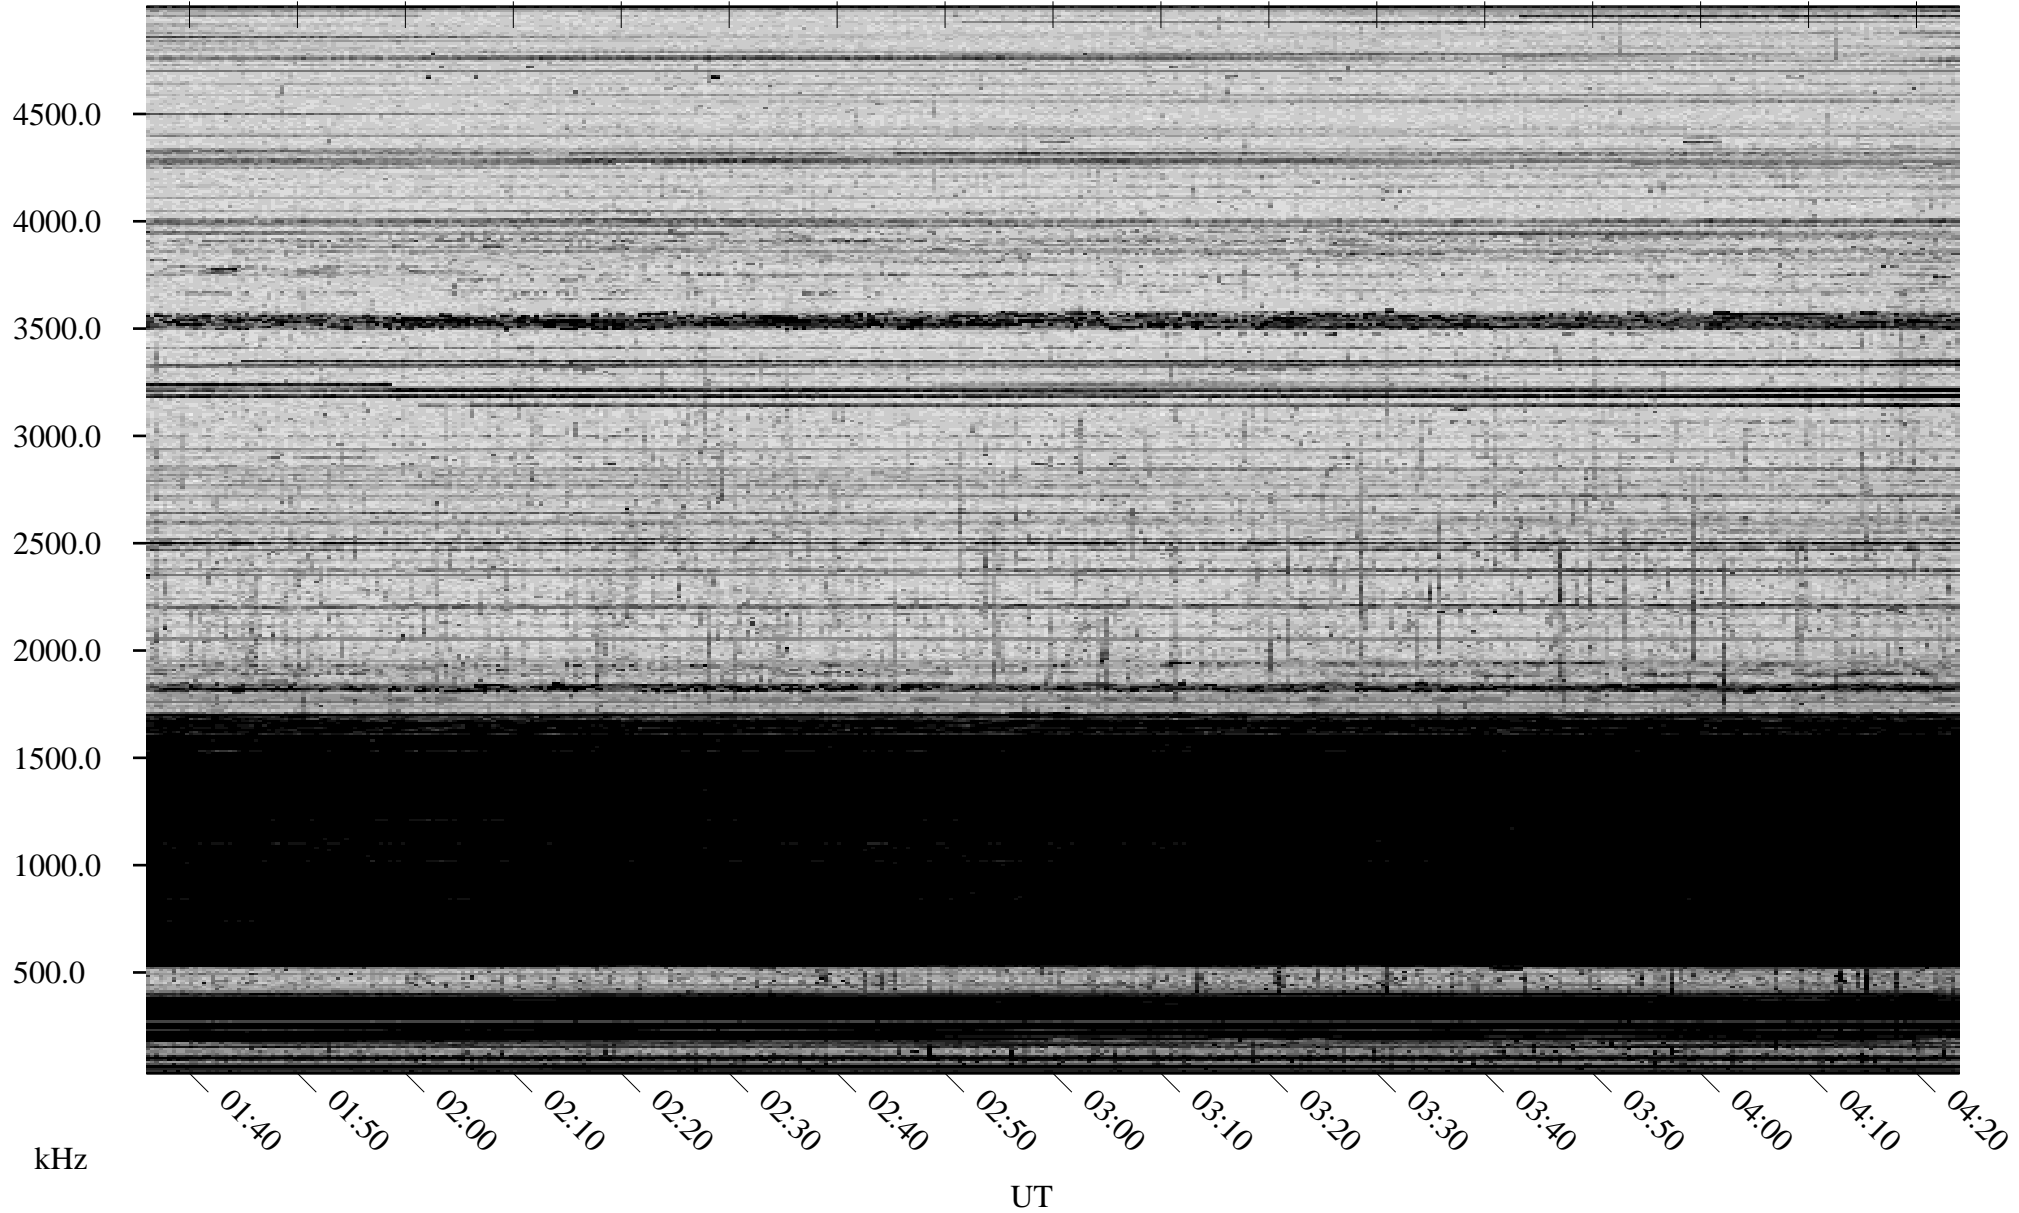

11/27/2009 Churchill, Manitoba

Linear Scale Black = 161 White = 15

ch093311.r00SUm max_12

Page 1

11/27/2009 Churchill, Manitoba

Linear Scale Black = 161 White = 15

ch093311.r00SUm max_12

Page 2

11/28/2009 Churchill, Manitoba

Linear Scale Black = 161 White = 15

ch093311.r00SUm max_12

Page 3

11/28/2009 Churchill, Manitoba

Linear Scale Black = 161 White = 15

ch093311.r00SUm max_12

Page 4

11/28/2009 Churchill, Manitoba

Linear Scale Black = 161 White = 15

ch093311.r00SUm max_12

Page 5

11/28/2009 Churchill, Manitoba

Linear Scale Black = 161 White = 15

ch093311.r00SUm max_12

Page 6

11/28/2009 Churchill, Manitoba

Linear Scale Black = 161 White = 15

ch093311.r00SUm max_12

Page 7

11/28/2009 Churchill, Manitoba

Linear Scale Black = 161 White = 15

ch093311.r00SUm max_12

Page 8