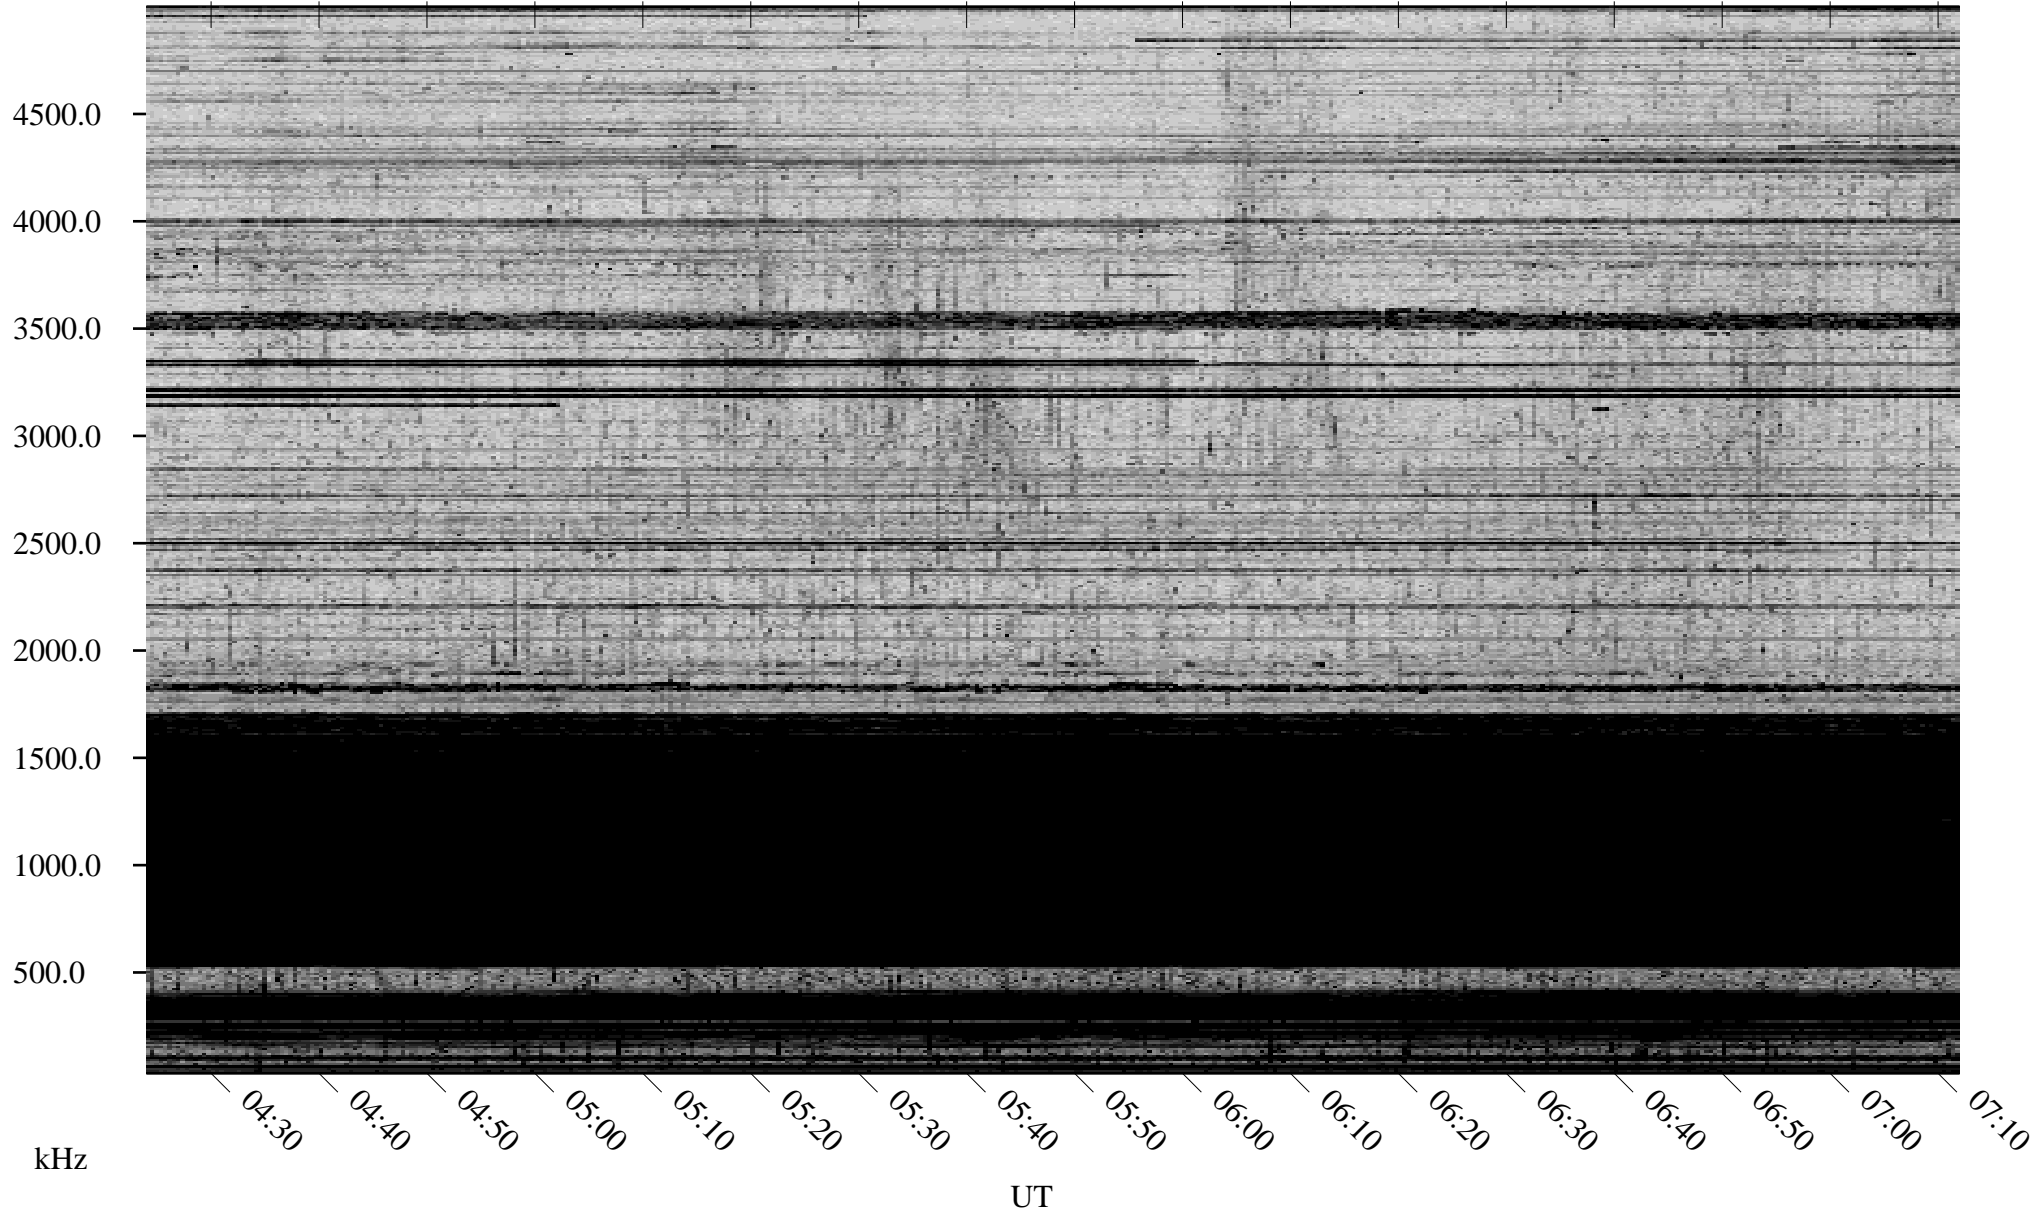

11/27/2009 Churchill, Manitoba

Linear Scale Black = 161 White = 15

ch093311.r00SUm max_12

Page 1

11/27/2009 Churchill, Manitoba

Linear Scale Black = 161 White = 15

ch093311.r00SUm max_12

Page 2

11/28/2009 Churchill, Manitoba

Linear Scale Black = 161 White = 15

ch093311.r00SUm max_12

Page 3

11/28/2009 Churchill, Manitoba

Linear Scale Black = 161 White = 15

ch093311.r00SUm max_12

Page 4

11/28/2009 Churchill, Manitoba

Linear Scale Black = 161 White = 15

ch093311.r00SUm max_12

Page 5

11/28/2009 Churchill, Manitoba

Linear Scale Black = 161 White = 15

ch093311.r00SUm max_12

Page 6

11/28/2009 Churchill, Manitoba

Linear Scale Black = 161 White = 15

ch093311.r00SUm max_12

Page 7

11/28/2009 Churchill, Manitoba

Linear Scale Black = 161 White = 15

ch093311.r00SUm max_12

Page 8