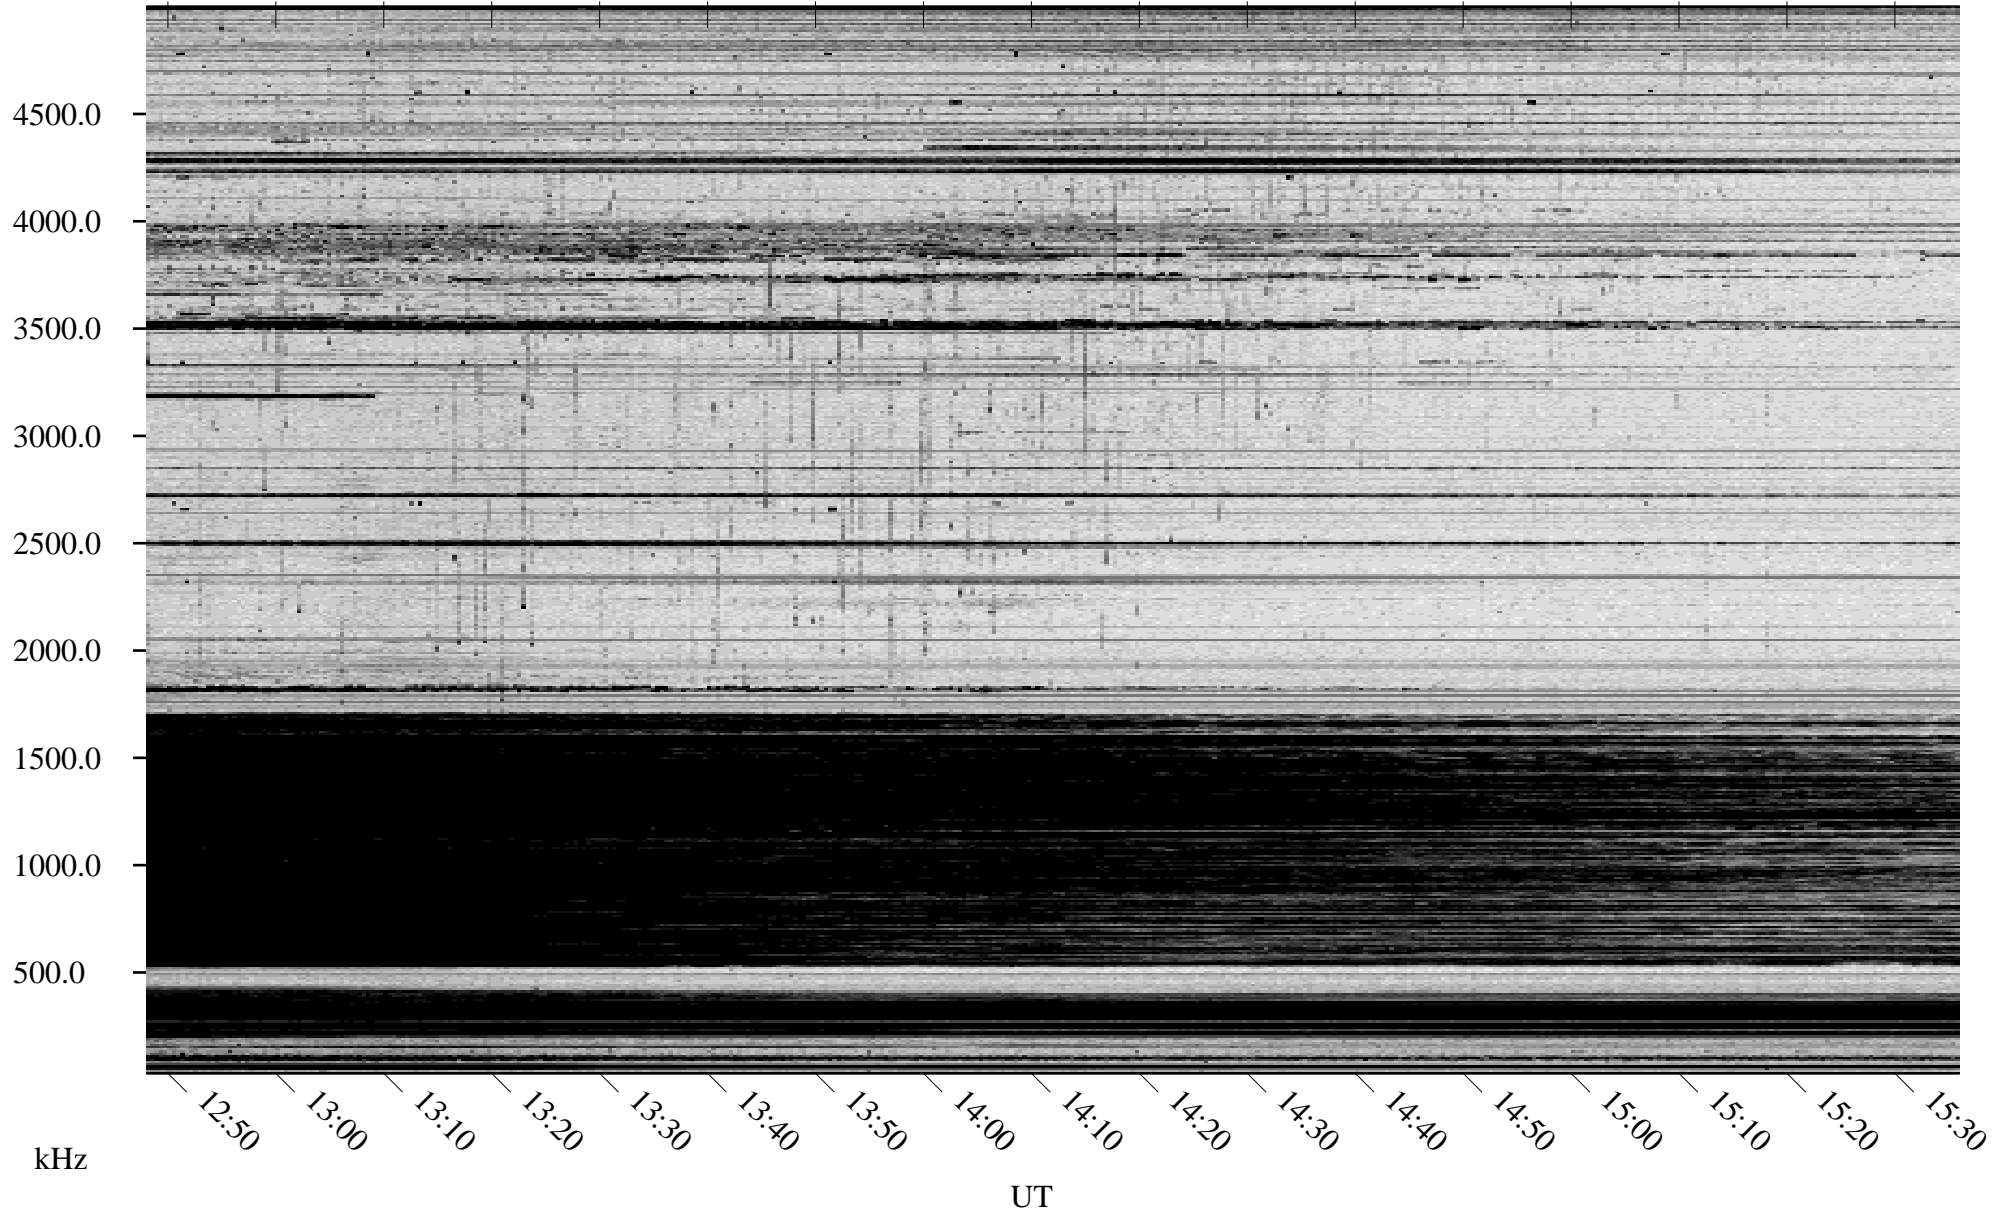

11/27/2009 Churchill, Manitoba

Linear Scale Black = 161 White = 15

ch093311.r00SUm max_12

Page 1

11/27/2009 Churchill, Manitoba

Linear Scale Black = 161 White = 15

ch093311.r00SUm max_12

Page 2

11/28/2009 Churchill, Manitoba

Linear Scale Black = 161 White = 15

ch093311.r00SUm max_12

Page 3

11/28/2009 Churchill, Manitoba

Linear Scale Black = 161 White = 15

ch093311.r00SUm max_12

Page 4

11/28/2009 Churchill, Manitoba

Linear Scale Black = 161 White = 15

ch093311.r00SUm max_12

Page 5

11/28/2009 Churchill, Manitoba

Linear Scale Black = 161 White = 15

ch093311.r00SUm max_12

Page 6

11/28/2009 Churchill, Manitoba

Linear Scale Black = 161 White = 15

ch093311.r00SUm max_12

Page 7

11/28/2009 Churchill, Manitoba

Linear Scale Black = 161 White = 15

ch093311.r00SUm max_12

Page 8