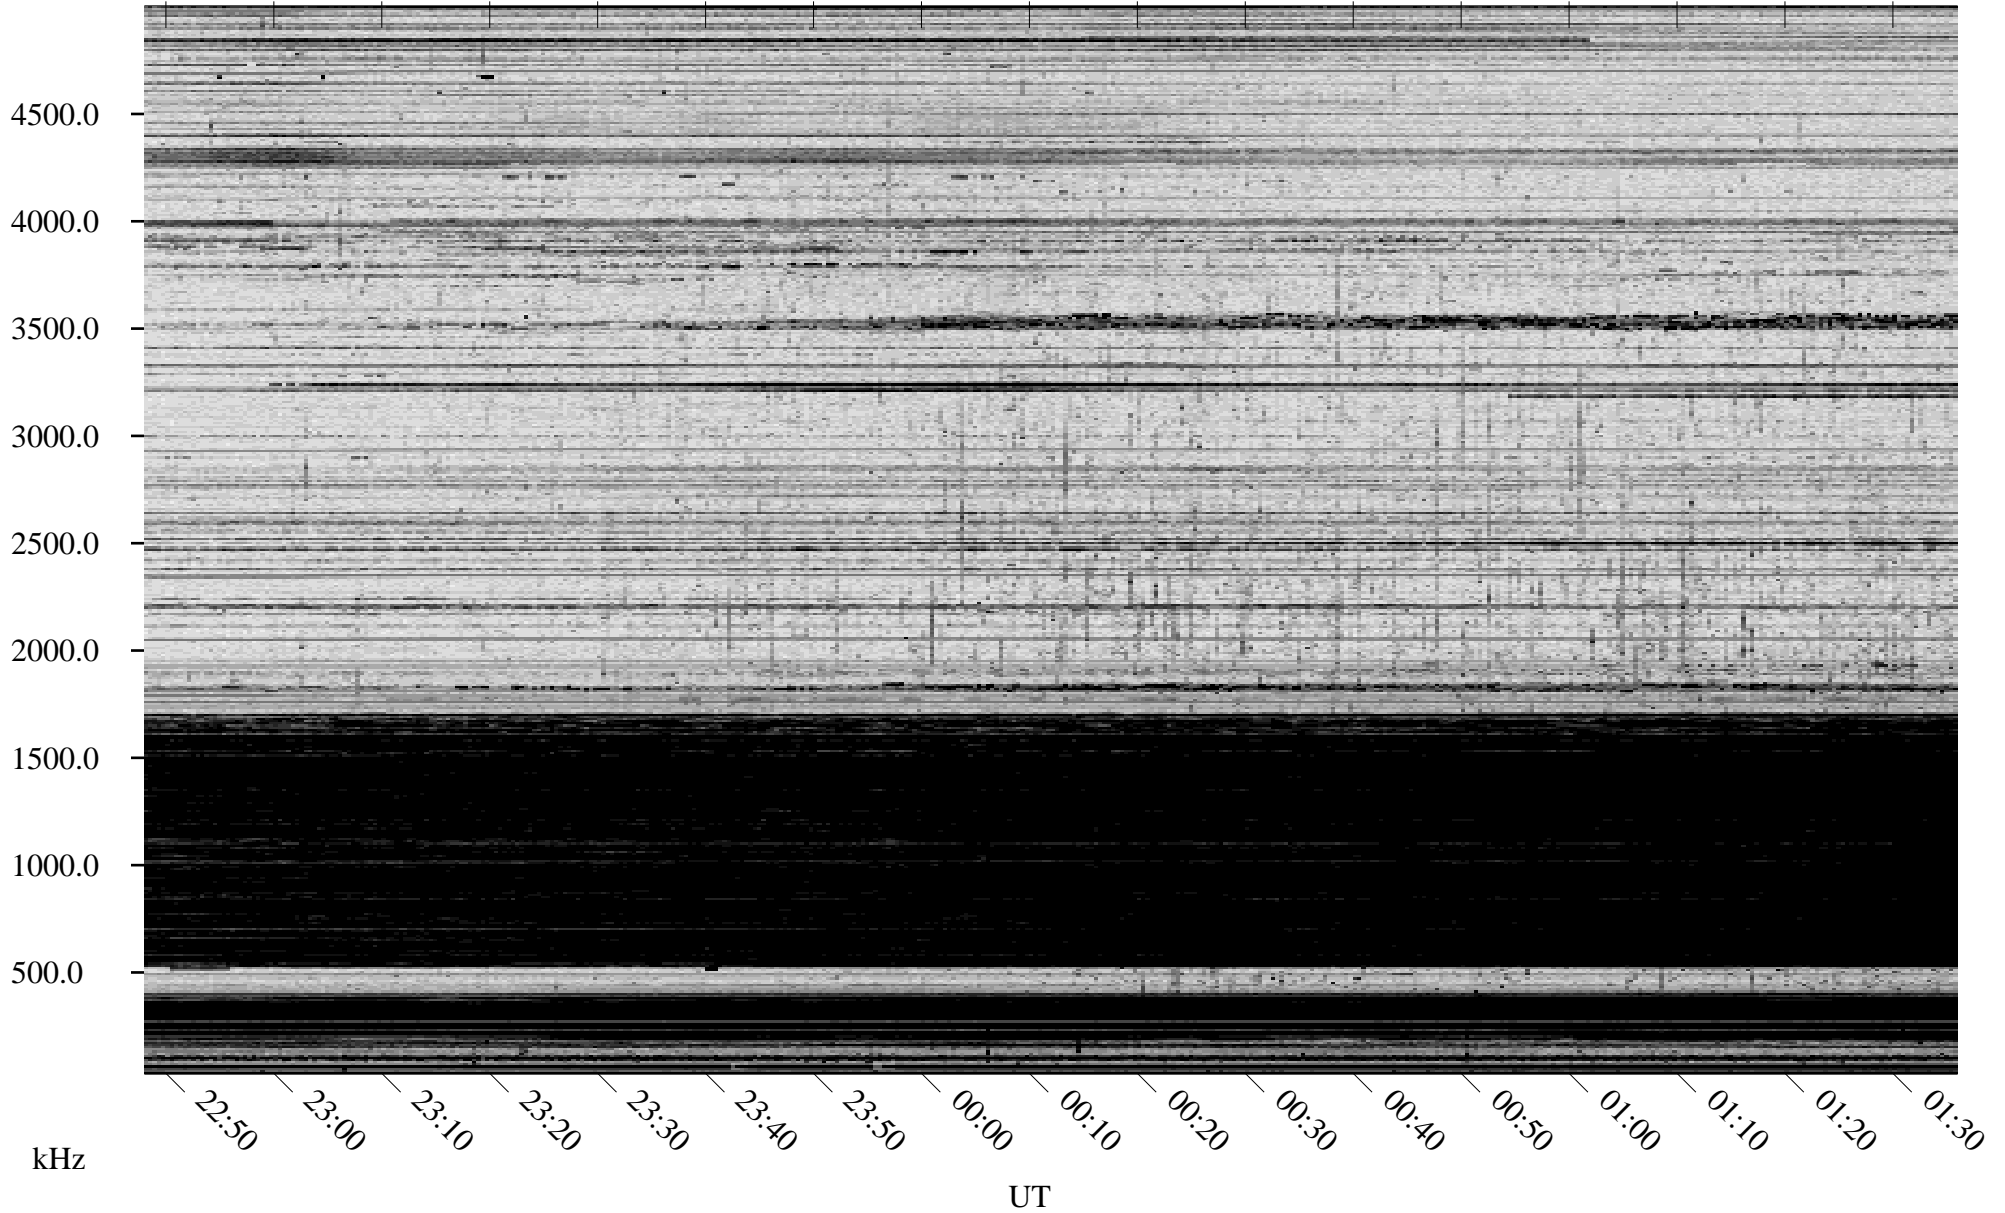

11/27/2009 Churchill, Manitoba

Linear Scale Black = 161 White = 15

ch093311.r00SUm max_12

Page 1

11/27/2009 Churchill, Manitoba

Linear Scale Black = 161 White = 15

ch093311.r00SUm max_12

Page 2

11/28/2009 Churchill, Manitoba

Linear Scale Black = 161 White = 15

ch093311.r00SUm max_12

Page 3

11/28/2009 Churchill, Manitoba

Linear Scale Black = 161 White = 15

ch093311.r00SUm max_12

Page 4

11/28/2009 Churchill, Manitoba

Linear Scale Black = 161 White = 15

ch093311.r00SUm max_12

Page 5

11/28/2009 Churchill, Manitoba

Linear Scale Black = 161 White = 15

ch093311.r00SUm max_12

Page 6

11/28/2009 Churchill, Manitoba

Linear Scale Black = 161 White = 15

ch093311.r00SUm max_12

Page 7

11/28/2009 Churchill, Manitoba

Linear Scale Black = 161 White = 15

ch093311.r00SUm max_12

Page 8