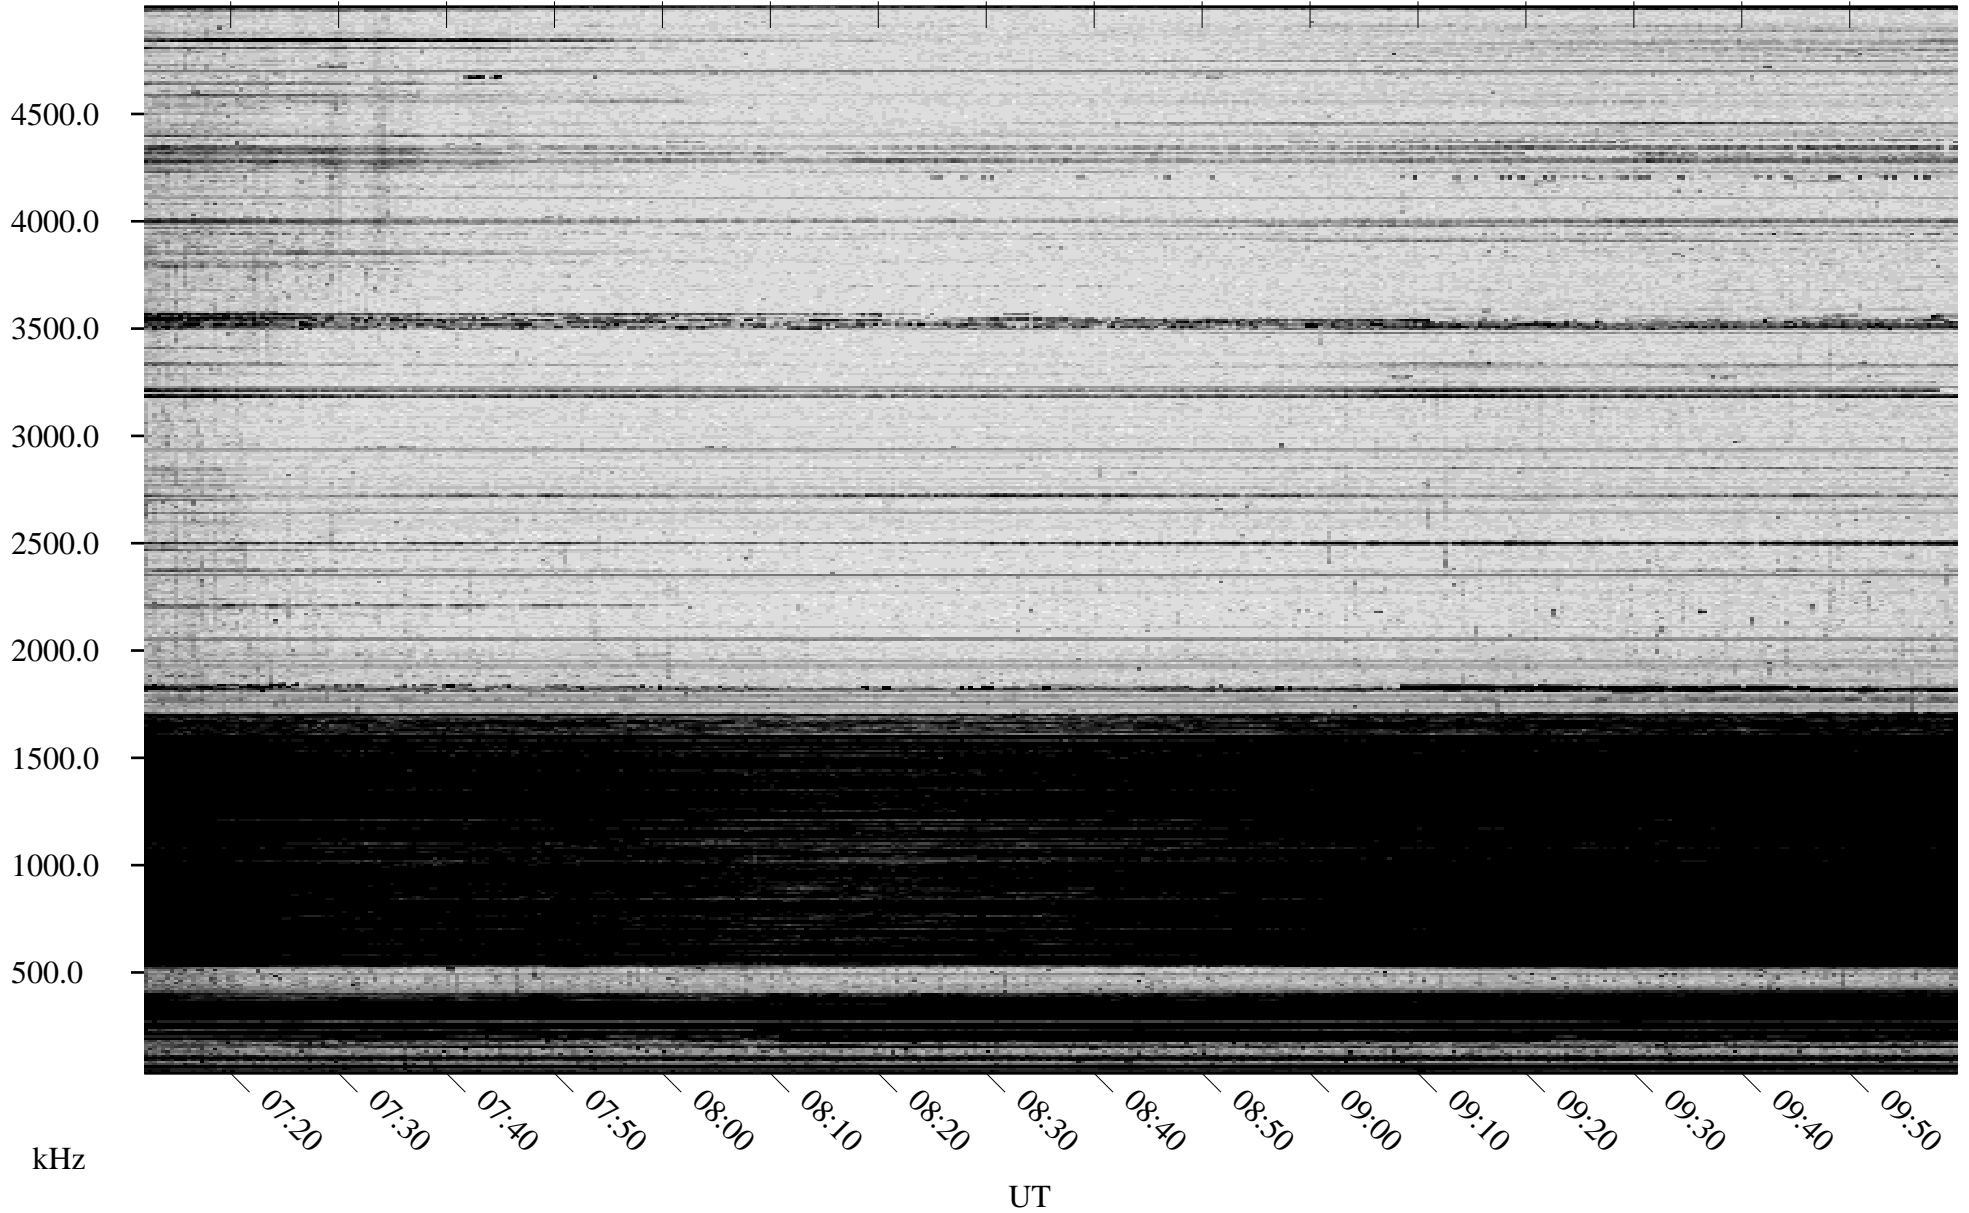

11/27/2009 Churchill, Manitoba

Linear Scale Black = 161 White = 15

ch093311.r00SUm max_12

Page 1

11/27/2009 Churchill, Manitoba

Linear Scale Black = 161 White = 15

ch093311.r00SUm max_12

Page 2

11/28/2009 Churchill, Manitoba

Linear Scale Black = 161 White = 15

ch093311.r00SUm max_12

Page 3

11/28/2009 Churchill, Manitoba

Linear Scale Black = 161 White = 15

ch093311.r00SUm max_12

Page 4

11/28/2009 Churchill, Manitoba

Linear Scale Black = 161 White = 15

ch093311.r00SUm max_12

Page 5

11/28/2009 Churchill, Manitoba

Linear Scale Black = 161 White = 15

ch093311.r00SUm max_12

Page 6

11/28/2009 Churchill, Manitoba

Linear Scale Black = 161 White = 15

ch093311.r00SUm max_12

Page 7

11/28/2009 Churchill, Manitoba

Linear Scale Black = 161 White = 15

ch093311.r00SUm max_12

Page 8