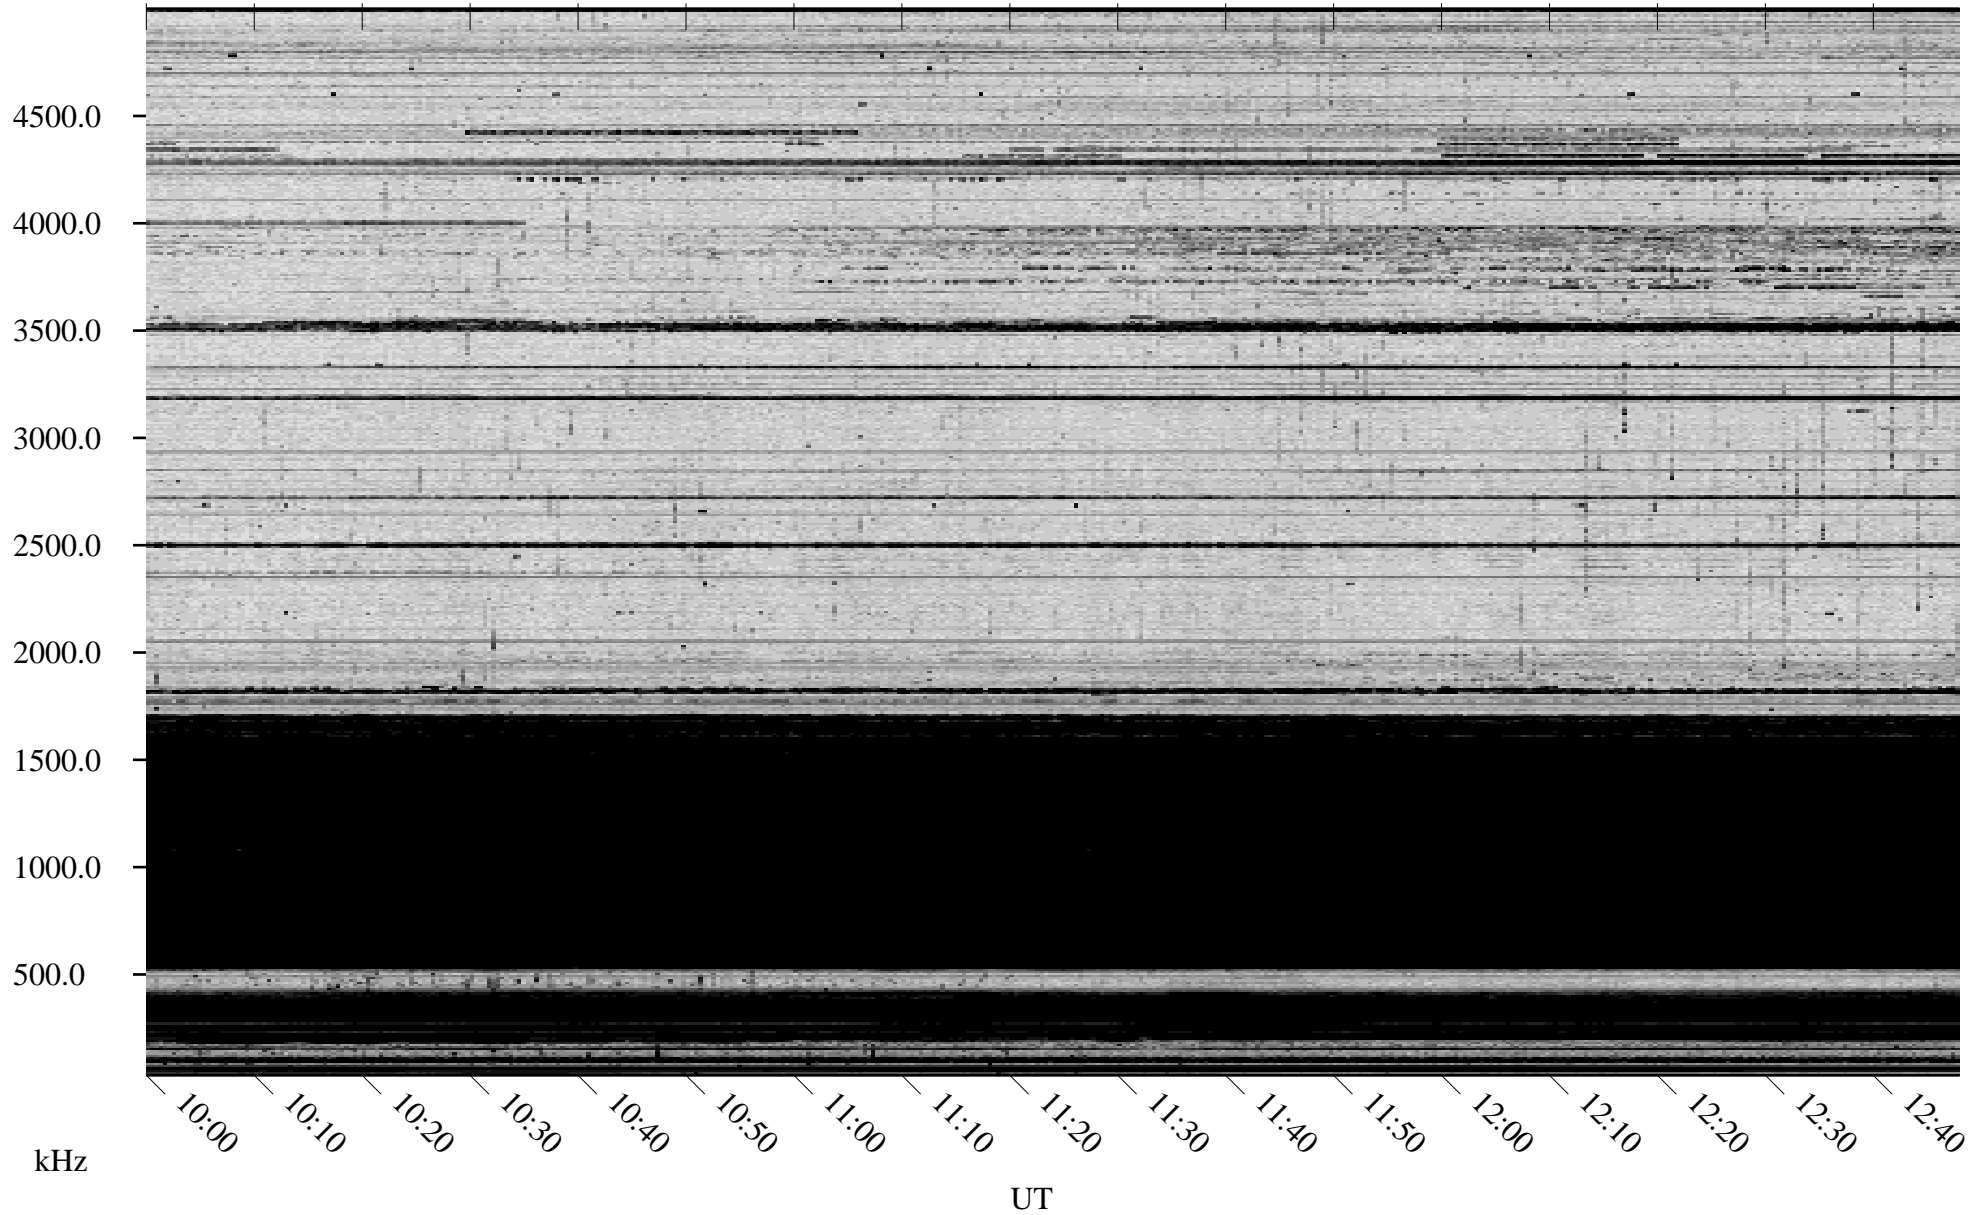

11/28/2009 Churchill, Manitoba

Linear Scale Black = 161 White = 15

ch093311.r00SUm max_12

Page 5

11/28/2009 Churchill, Manitoba

Linear Scale Black = 161 White = 15

ch093311.r00SUm max_12

Page 6

11/28/2009 Churchill, Manitoba

Linear Scale Black = 161 White = 15

ch093311.r00SUm max_12

Page 7

11/28/2009 Churchill, Manitoba

Linear Scale Black = 161 White = 15

ch093311.r00SUm max_12

Page 8