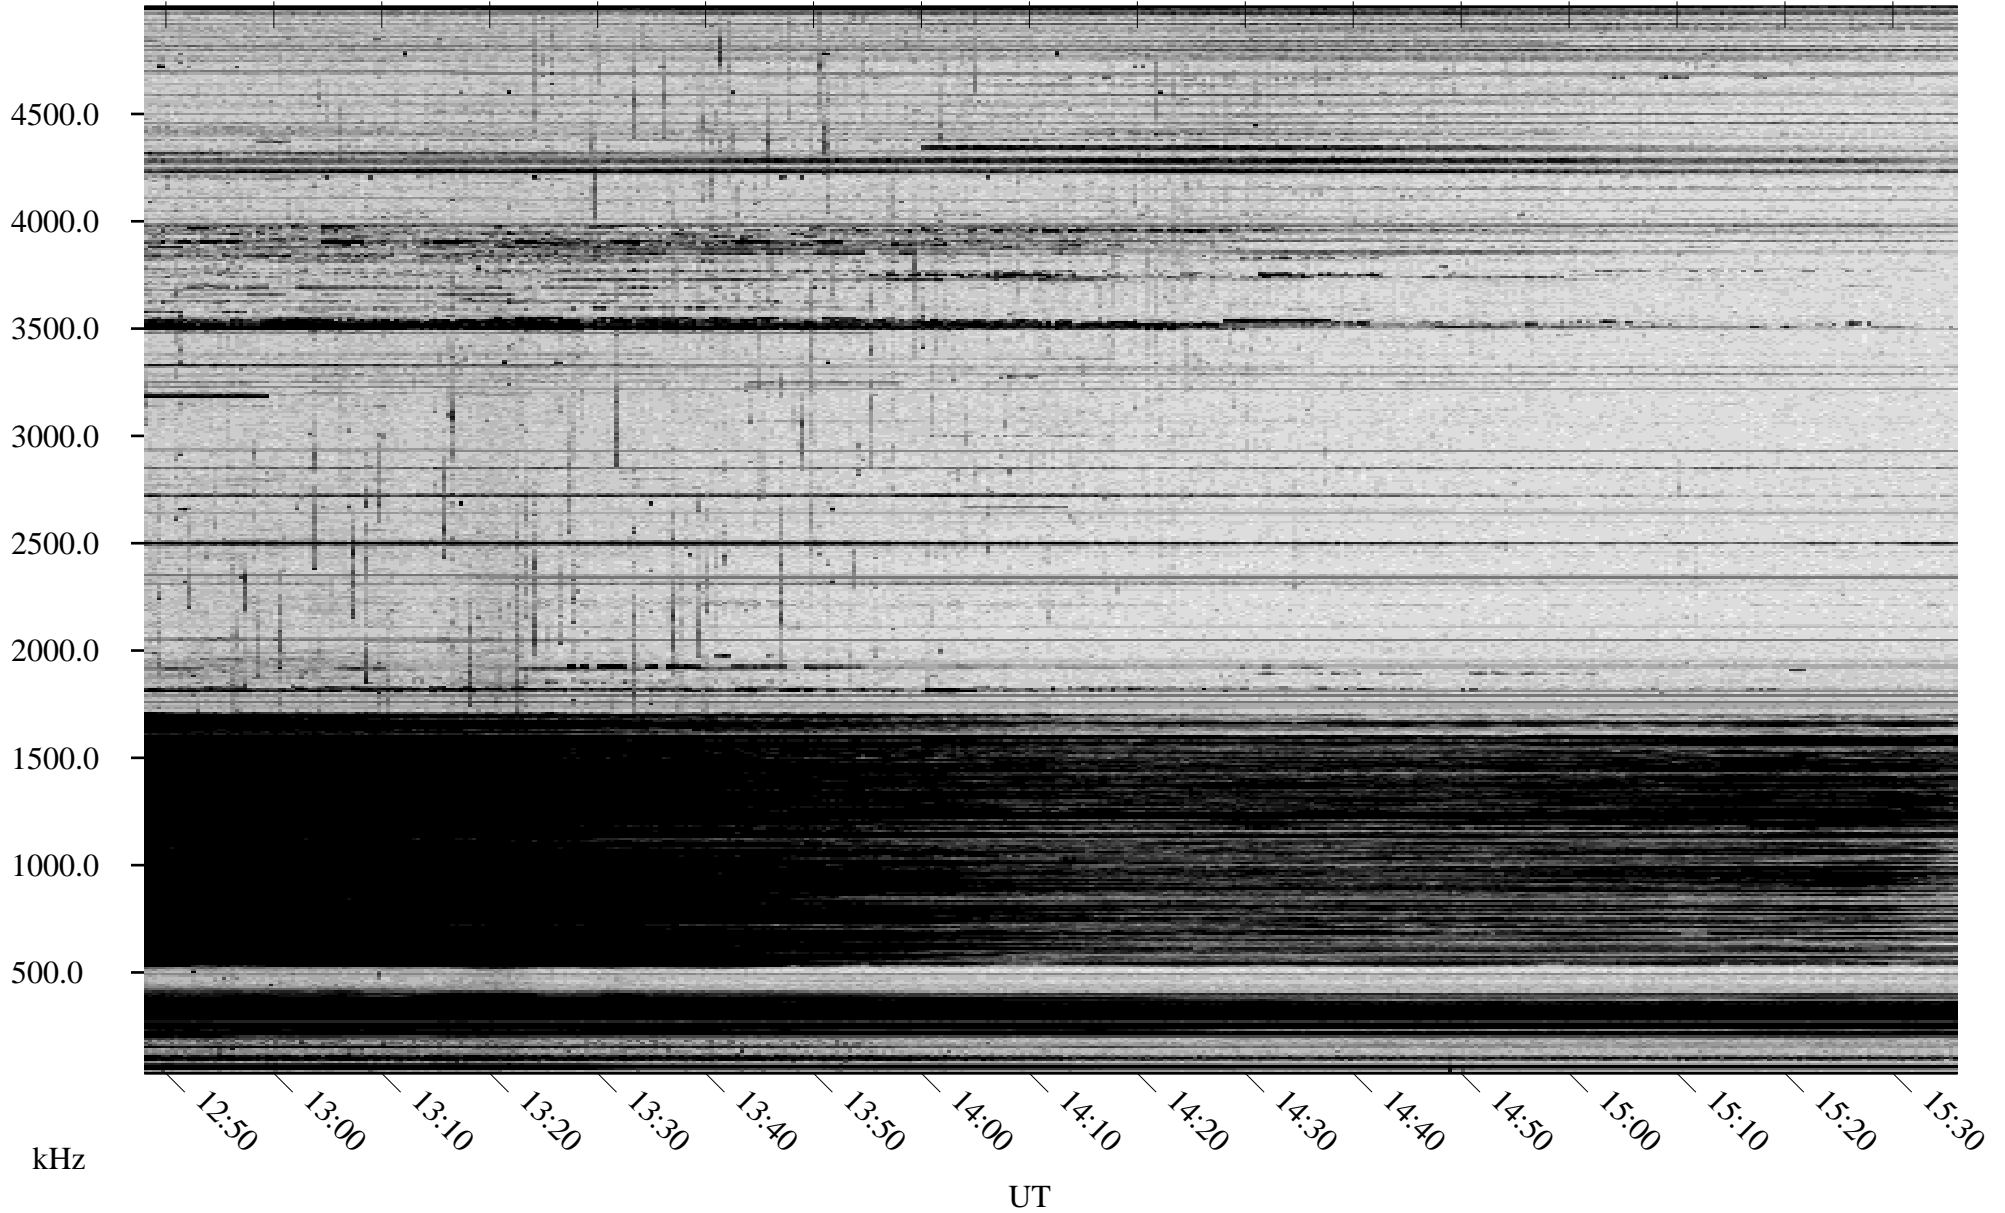

11/29/2009 Churchill, Manitoba

Linear Scale Black = 161 White = 15

ch09332l.r00SUm max_12

Page 5

11/29/2009 Churchill, Manitoba

Linear Scale Black = 161 White = 15

ch09332l.r00SUm max_12

Page 6

11/29/2009 Churchill, Manitoba

Linear Scale Black = 161 White = 15

ch09332l.r00SUm max_12

Page 7

11/29/2009 Churchill, Manitoba

Linear Scale Black = 161 White = 15

ch09332l.r00SUm max_12

Page 8