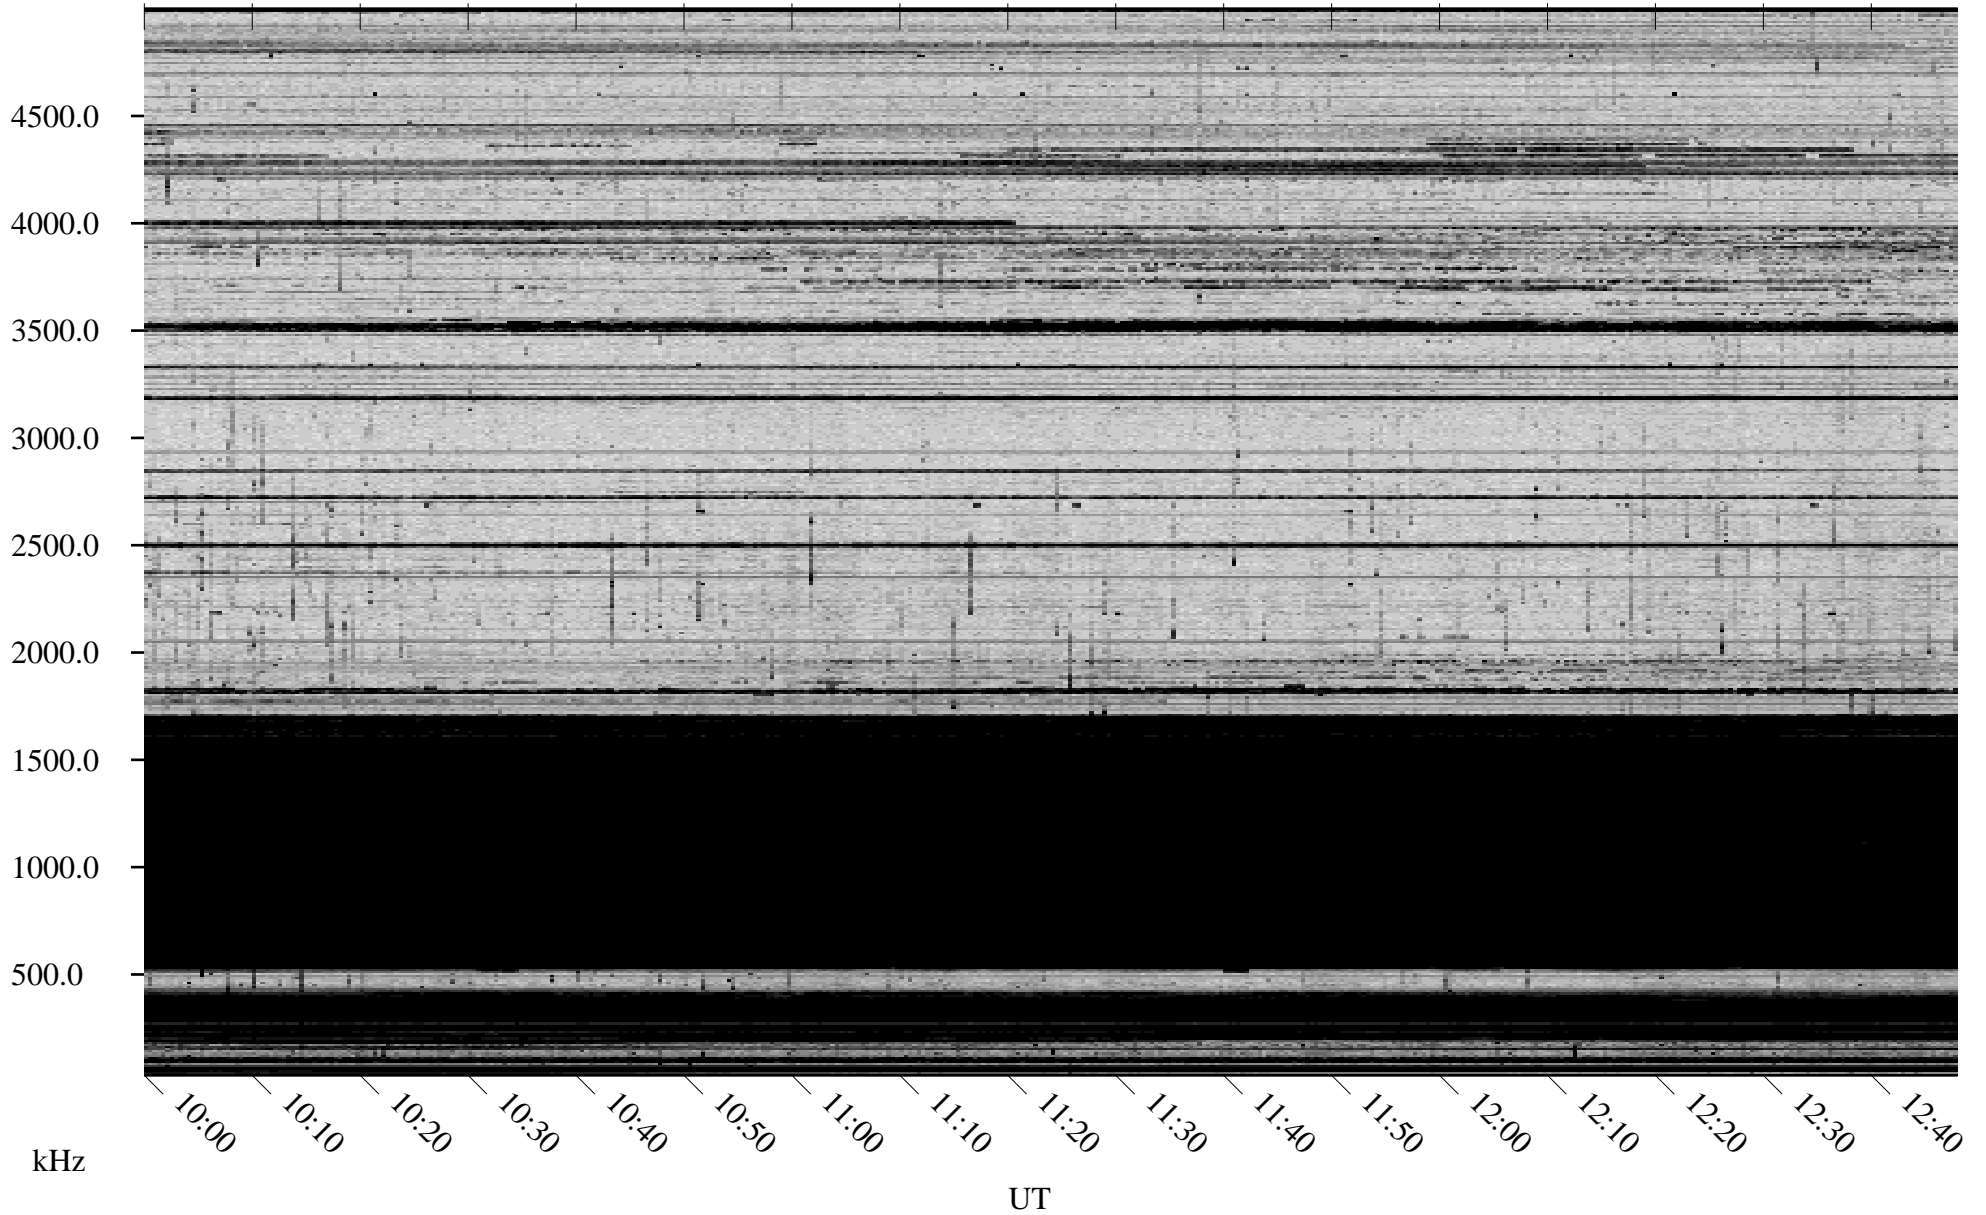

11/29/2009 Churchill, Manitoba

Linear Scale Black = 161 White = 15

ch09332l.r00SUm max_12

Page 5

11/29/2009 Churchill, Manitoba

Linear Scale Black = 161 White = 15

ch09332l.r00SUm max_12

Page 6

11/29/2009 Churchill, Manitoba

Linear Scale Black = 161 White = 15

ch09332l.r00SUm max_12

Page 7

11/29/2009 Churchill, Manitoba

Linear Scale Black = 161 White = 15

ch09332l.r00SUm max_12

Page 8