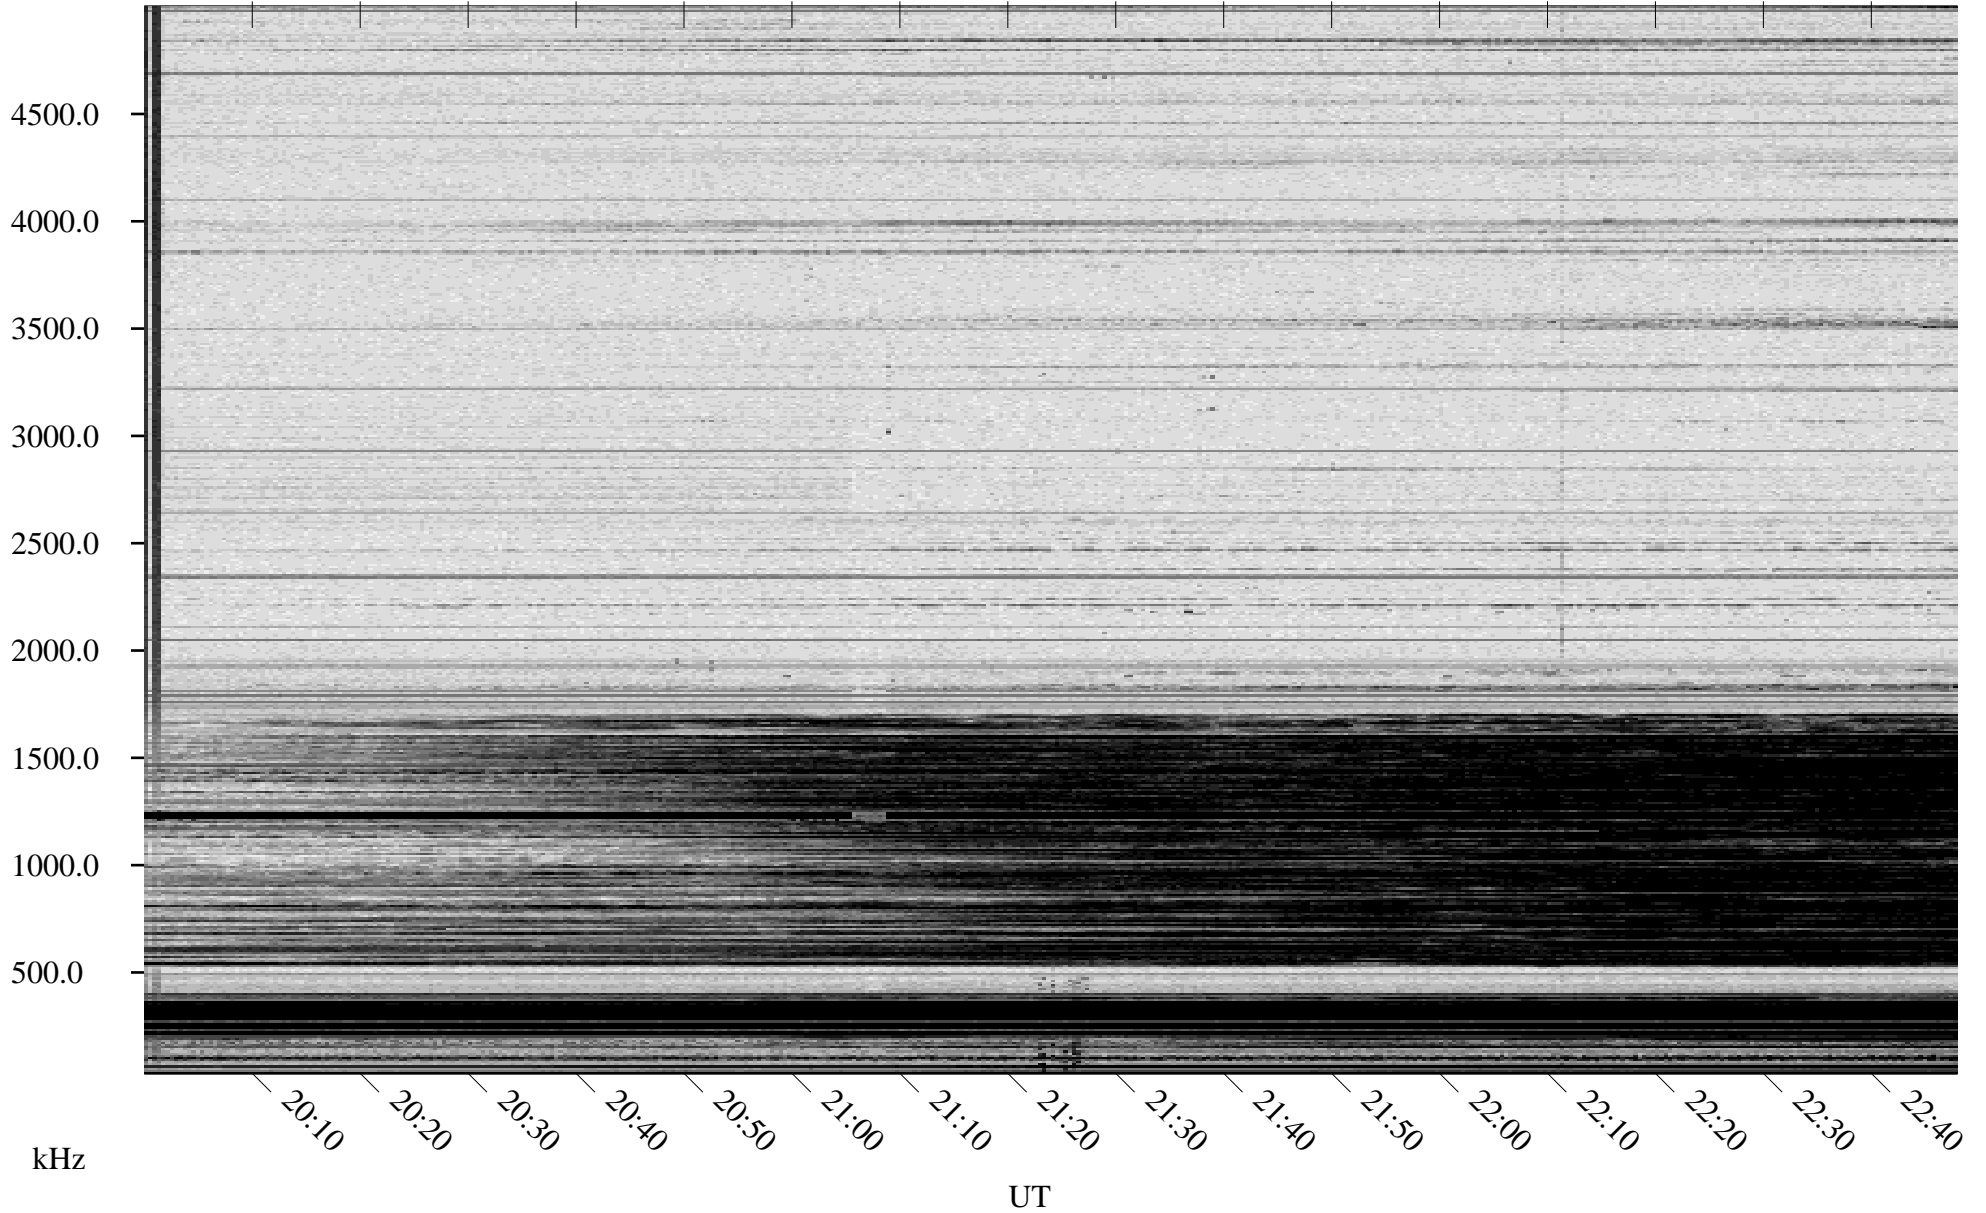

11/28/2009 Churchill, Manitoba

Linear Scale Black = 161 White = 15

ch09332l.r00SUm max_12

Page 1

11/28/2009 Churchill, Manitoba

Linear Scale Black = 161 White = 15

ch09332l.r00SUm max_12

Page 2

11/29/2009 Churchill, Manitoba

Linear Scale Black = 161 White = 15

ch09332l.r00SUm max_12

Page 3

11/29/2009 Churchill, Manitoba

Linear Scale Black = 161 White = 15

ch09332l.r00SUm max_12

Page 4

11/29/2009 Churchill, Manitoba

Linear Scale Black = 161 White = 15

ch09332l.r00SUm max_12

Page 5

11/29/2009 Churchill, Manitoba

Linear Scale Black = 161 White = 15

ch09332l.r00SUm max_12

Page 6

11/29/2009 Churchill, Manitoba

Linear Scale Black = 161 White = 15

ch09332l.r00SUm max_12

Page 7

11/29/2009 Churchill, Manitoba

Linear Scale Black = 161 White = 15

ch09332l.r00SUm max_12

Page 8