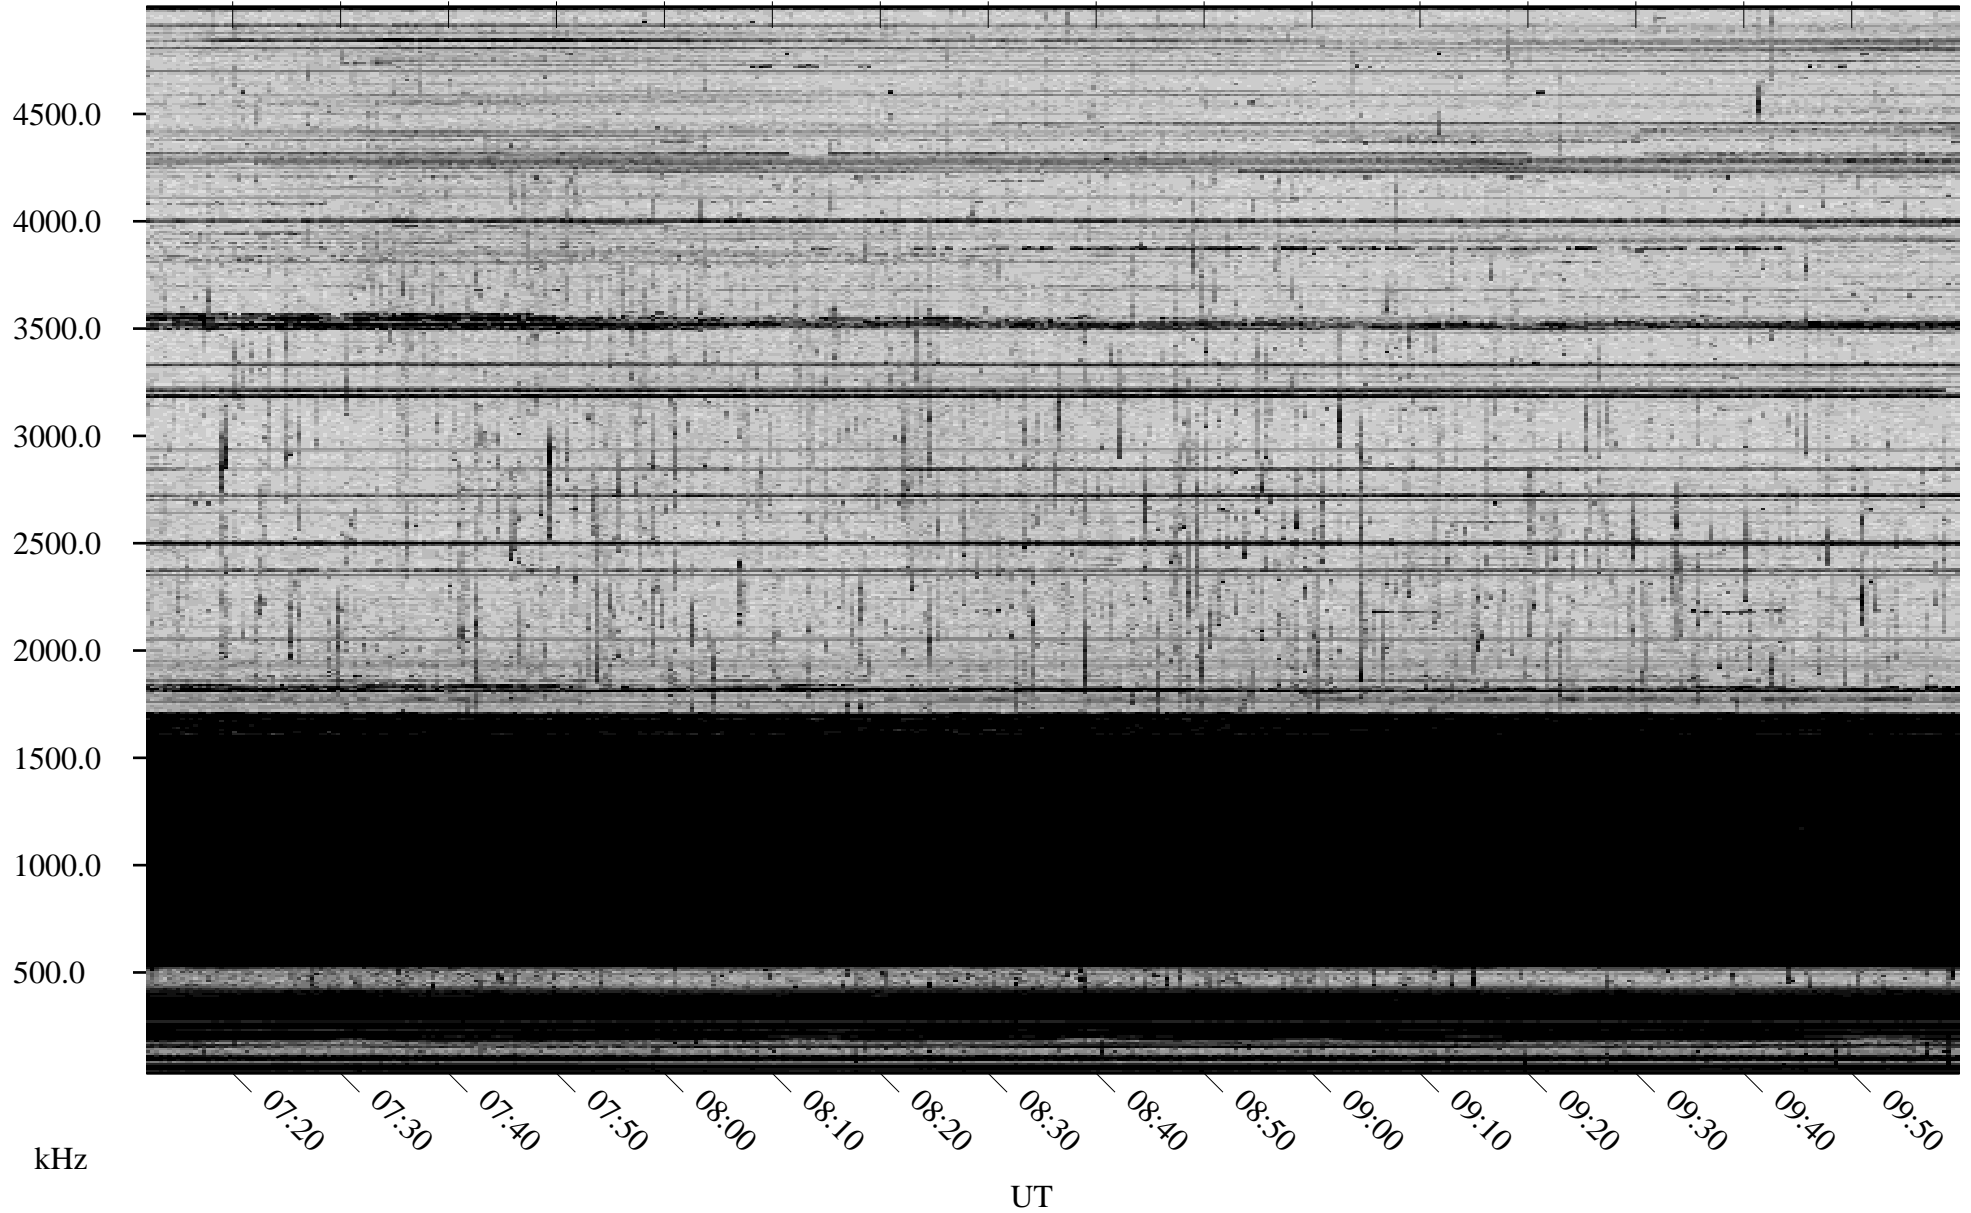

11/28/2009 Churchill, Manitoba

Linear Scale Black = 161 White = 15

ch09332l.r00SUm max_12

Page 1

11/28/2009 Churchill, Manitoba

Linear Scale Black = 161 White = 15

ch09332l.r00SUm max_12

Page 2

11/29/2009 Churchill, Manitoba

Linear Scale Black = 161 White = 15

ch09332l.r00SUm max_12

Page 3

11/29/2009 Churchill, Manitoba

Linear Scale Black = 161 White = 15

ch09332l.r00SUm max_12

Page 4

11/29/2009 Churchill, Manitoba

Linear Scale Black = 161 White = 15

ch09332l.r00SUm max_12

Page 5

11/29/2009 Churchill, Manitoba

Linear Scale Black = 161 White = 15

ch09332l.r00SUm max_12

Page 6

11/29/2009 Churchill, Manitoba

Linear Scale Black = 161 White = 15

ch09332l.r00SUm max_12

Page 7

11/29/2009 Churchill, Manitoba

Linear Scale Black = 161 White = 15

ch09332l.r00SUm max_12

Page 8