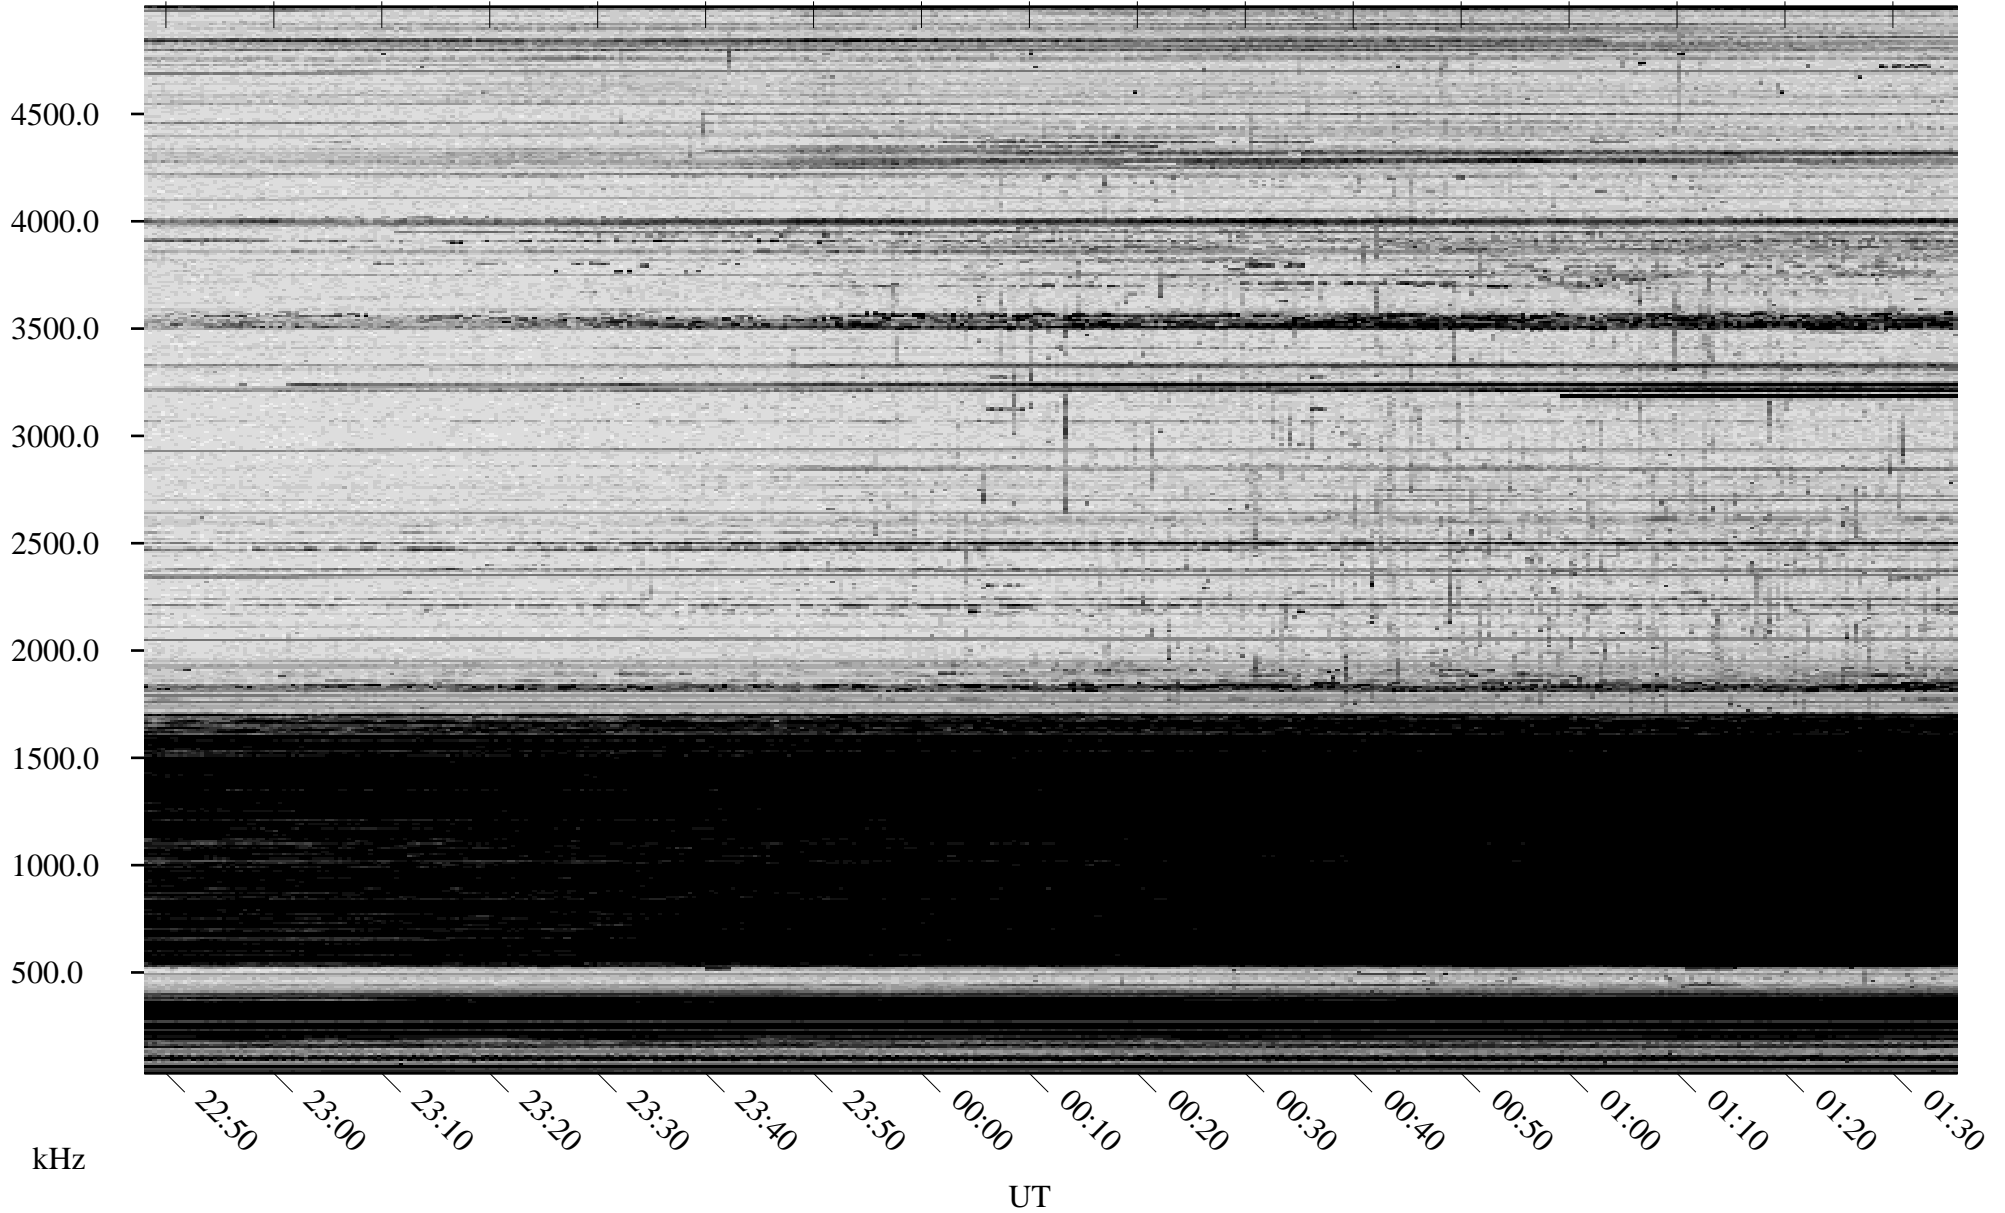

11/28/2009 Churchill, Manitoba

Linear Scale Black = 161 White = 15

ch09332l.r00SUm max_12

Page 1

11/28/2009 Churchill, Manitoba

Linear Scale Black = 161 White = 15

ch09332l.r00SUm max_12

Page 2

11/29/2009 Churchill, Manitoba

Linear Scale Black = 161 White = 15

ch09332l.r00SUm max_12

Page 3

11/29/2009 Churchill, Manitoba

Linear Scale Black = 161 White = 15

ch09332l.r00SUm max_12

Page 4

11/29/2009 Churchill, Manitoba

Linear Scale Black = 161 White = 15

ch09332l.r00SUm max_12

Page 5

11/29/2009 Churchill, Manitoba

Linear Scale Black = 161 White = 15

ch09332l.r00SUm max_12

Page 6

11/29/2009 Churchill, Manitoba

Linear Scale Black = 161 White = 15

ch09332l.r00SUm max_12

Page 7

11/29/2009 Churchill, Manitoba

Linear Scale Black = 161 White = 15

ch09332l.r00SUm max_12

Page 8