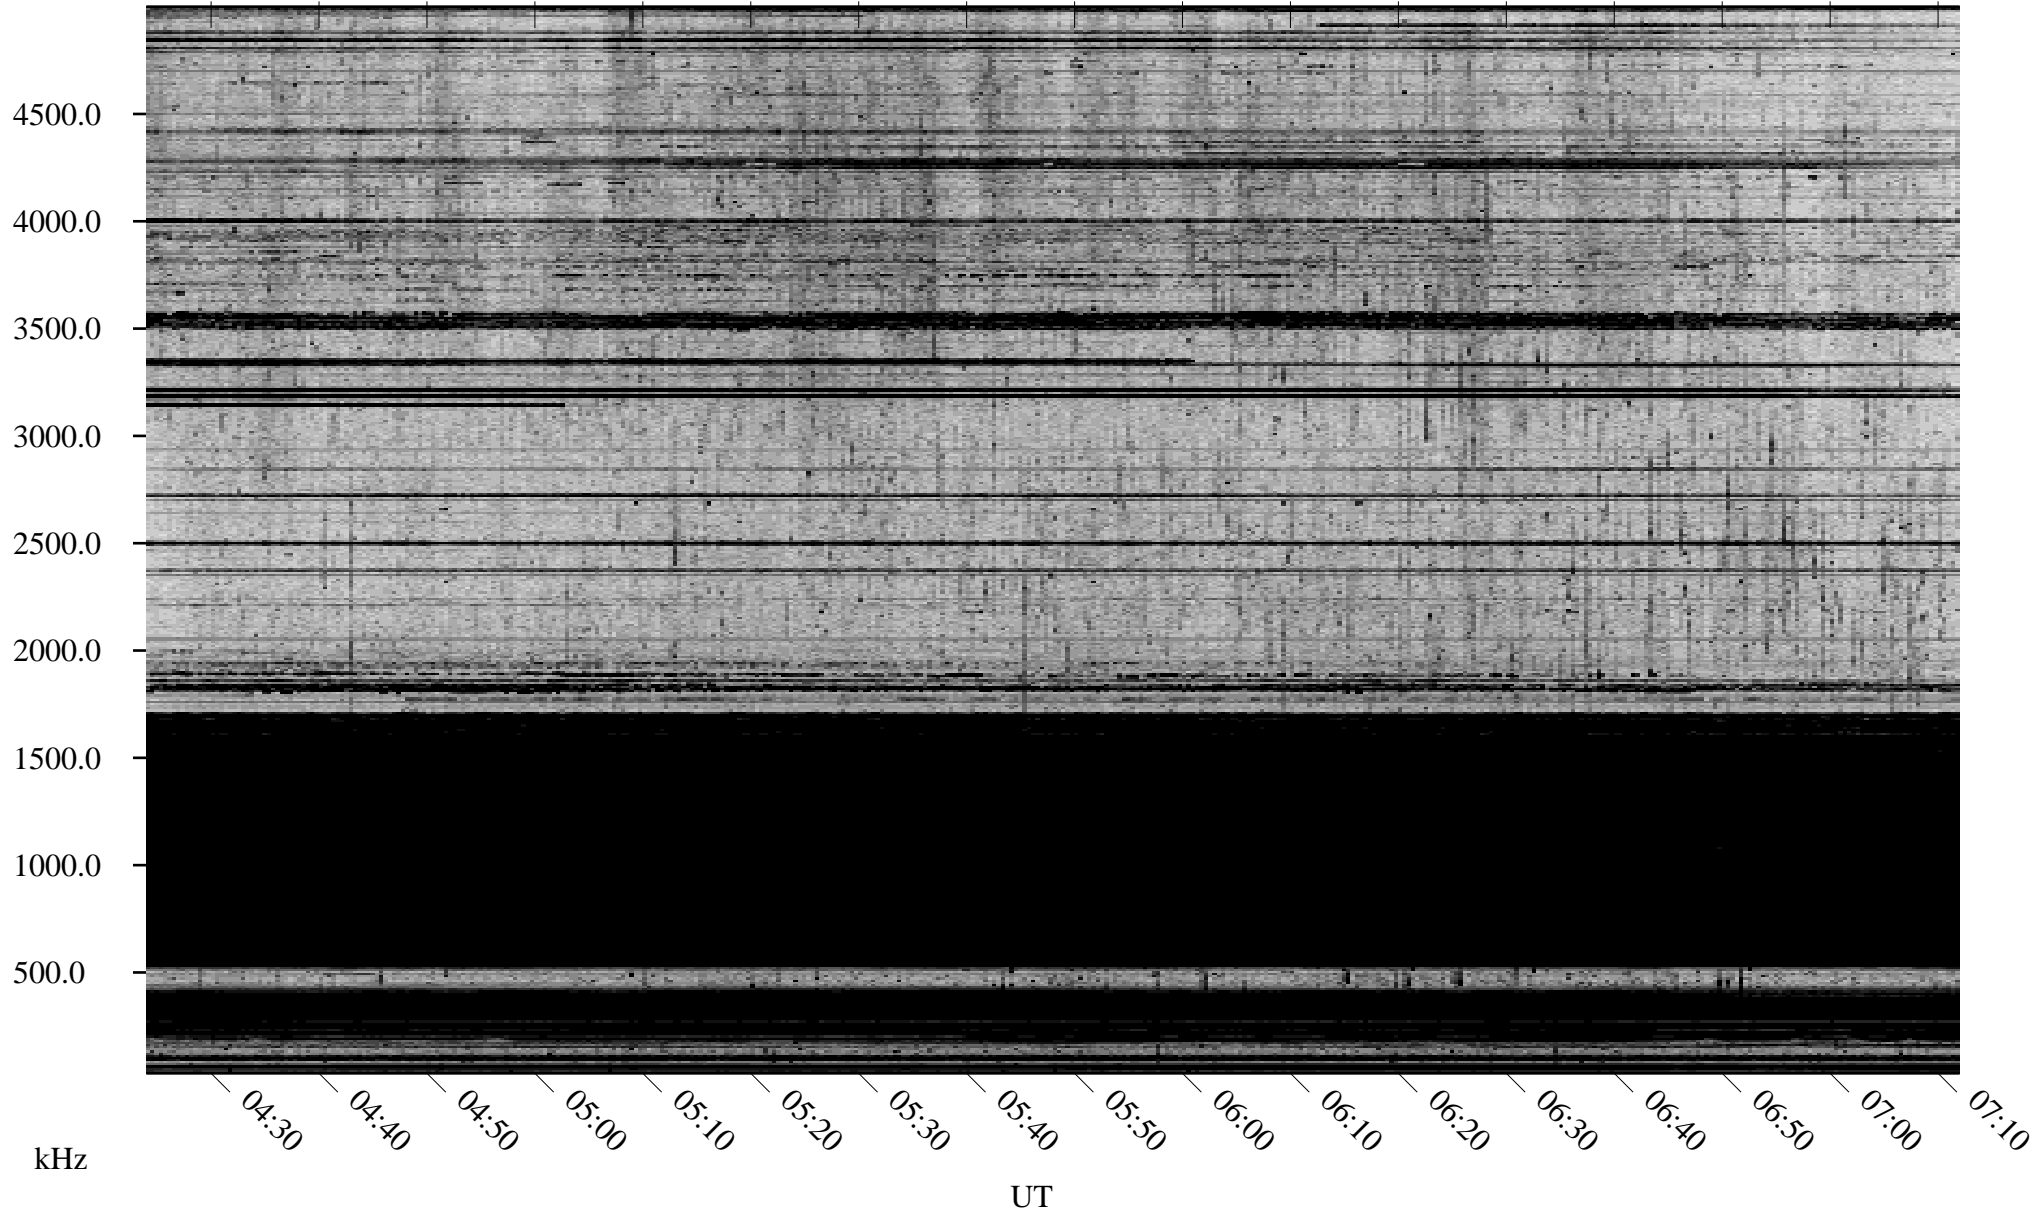

11/28/2009 Churchill, Manitoba

Linear Scale Black = 161 White = 15

ch09332l.r00SUm max_12

Page 1

11/28/2009 Churchill, Manitoba

Linear Scale Black = 161 White = 15

ch09332l.r00SUm max_12

Page 2

11/29/2009 Churchill, Manitoba

Linear Scale Black = 161 White = 15

ch09332l.r00SUm max_12

Page 3

11/29/2009 Churchill, Manitoba

Linear Scale Black = 161 White = 15

ch09332l.r00SUm max_12

Page 4

11/29/2009 Churchill, Manitoba

Linear Scale Black = 161 White = 15

ch09332l.r00SUm max_12

Page 5

11/29/2009 Churchill, Manitoba

Linear Scale Black = 161 White = 15

ch09332l.r00SUm max_12

Page 6

11/29/2009 Churchill, Manitoba

Linear Scale Black = 161 White = 15

ch09332l.r00SUm max_12

Page 7

11/29/2009 Churchill, Manitoba

Linear Scale Black = 161 White = 15

ch09332l.r00SUm max_12

Page 8