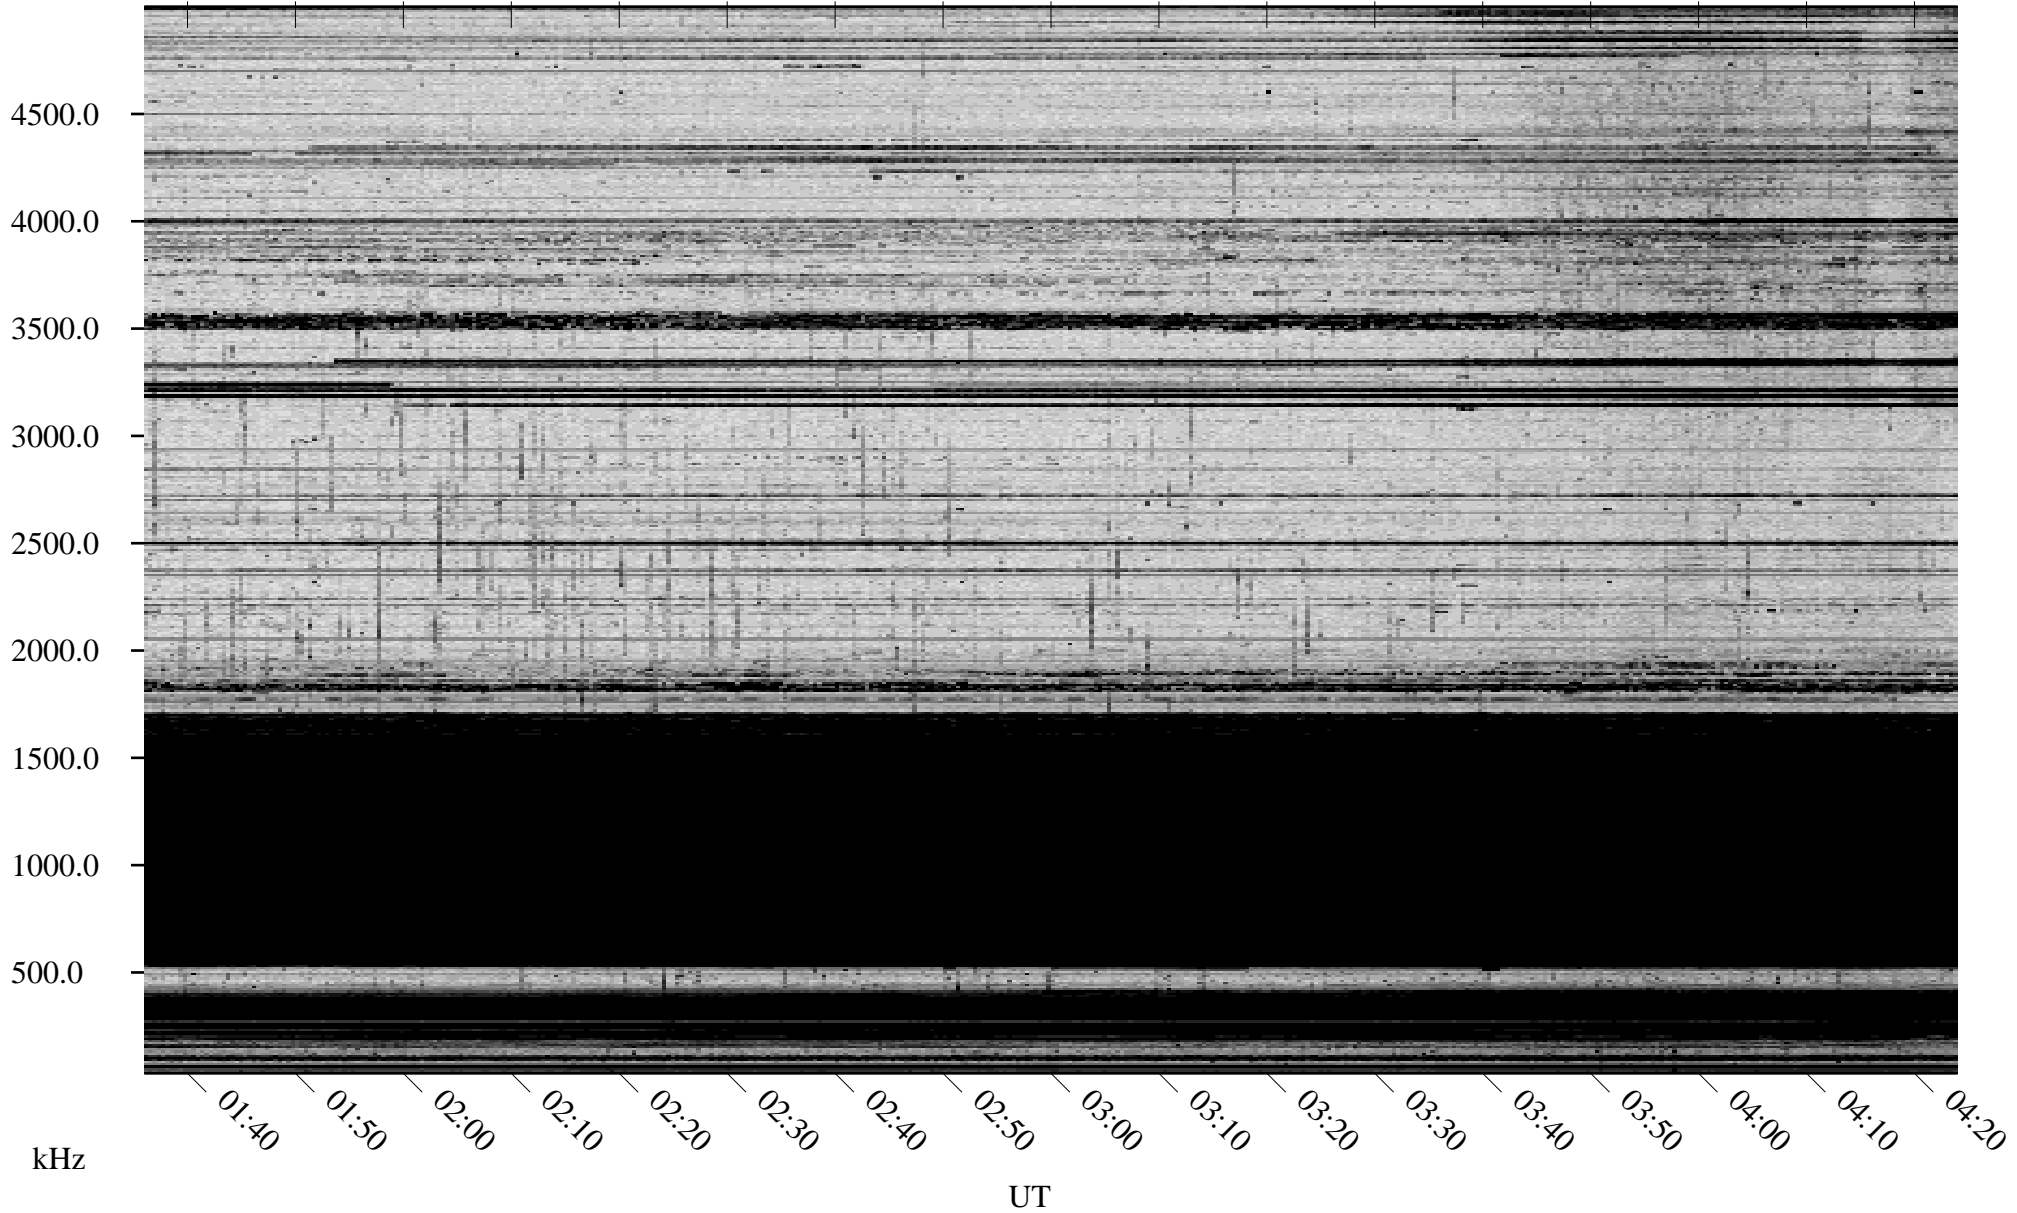

11/28/2009 Churchill, Manitoba

Linear Scale Black = 161 White = 15

ch09332l.r00SUm max_12

Page 1

11/28/2009 Churchill, Manitoba

Linear Scale Black = 161 White = 15

ch09332l.r00SUm max_12

Page 2

11/29/2009 Churchill, Manitoba

Linear Scale Black = 161 White = 15

ch09332l.r00SUm max_12

Page 3

11/29/2009 Churchill, Manitoba

Linear Scale Black = 161 White = 15

ch09332l.r00SUm max_12

Page 4

11/29/2009 Churchill, Manitoba

Linear Scale Black = 161 White = 15

ch09332l.r00SUm max_12

Page 5

11/29/2009 Churchill, Manitoba

Linear Scale Black = 161 White = 15

ch09332l.r00SUm max_12

Page 6

11/29/2009 Churchill, Manitoba

Linear Scale Black = 161 White = 15

ch09332l.r00SUm max_12

Page 7

11/29/2009 Churchill, Manitoba

Linear Scale Black = 161 White = 15

ch09332l.r00SUm max_12

Page 8