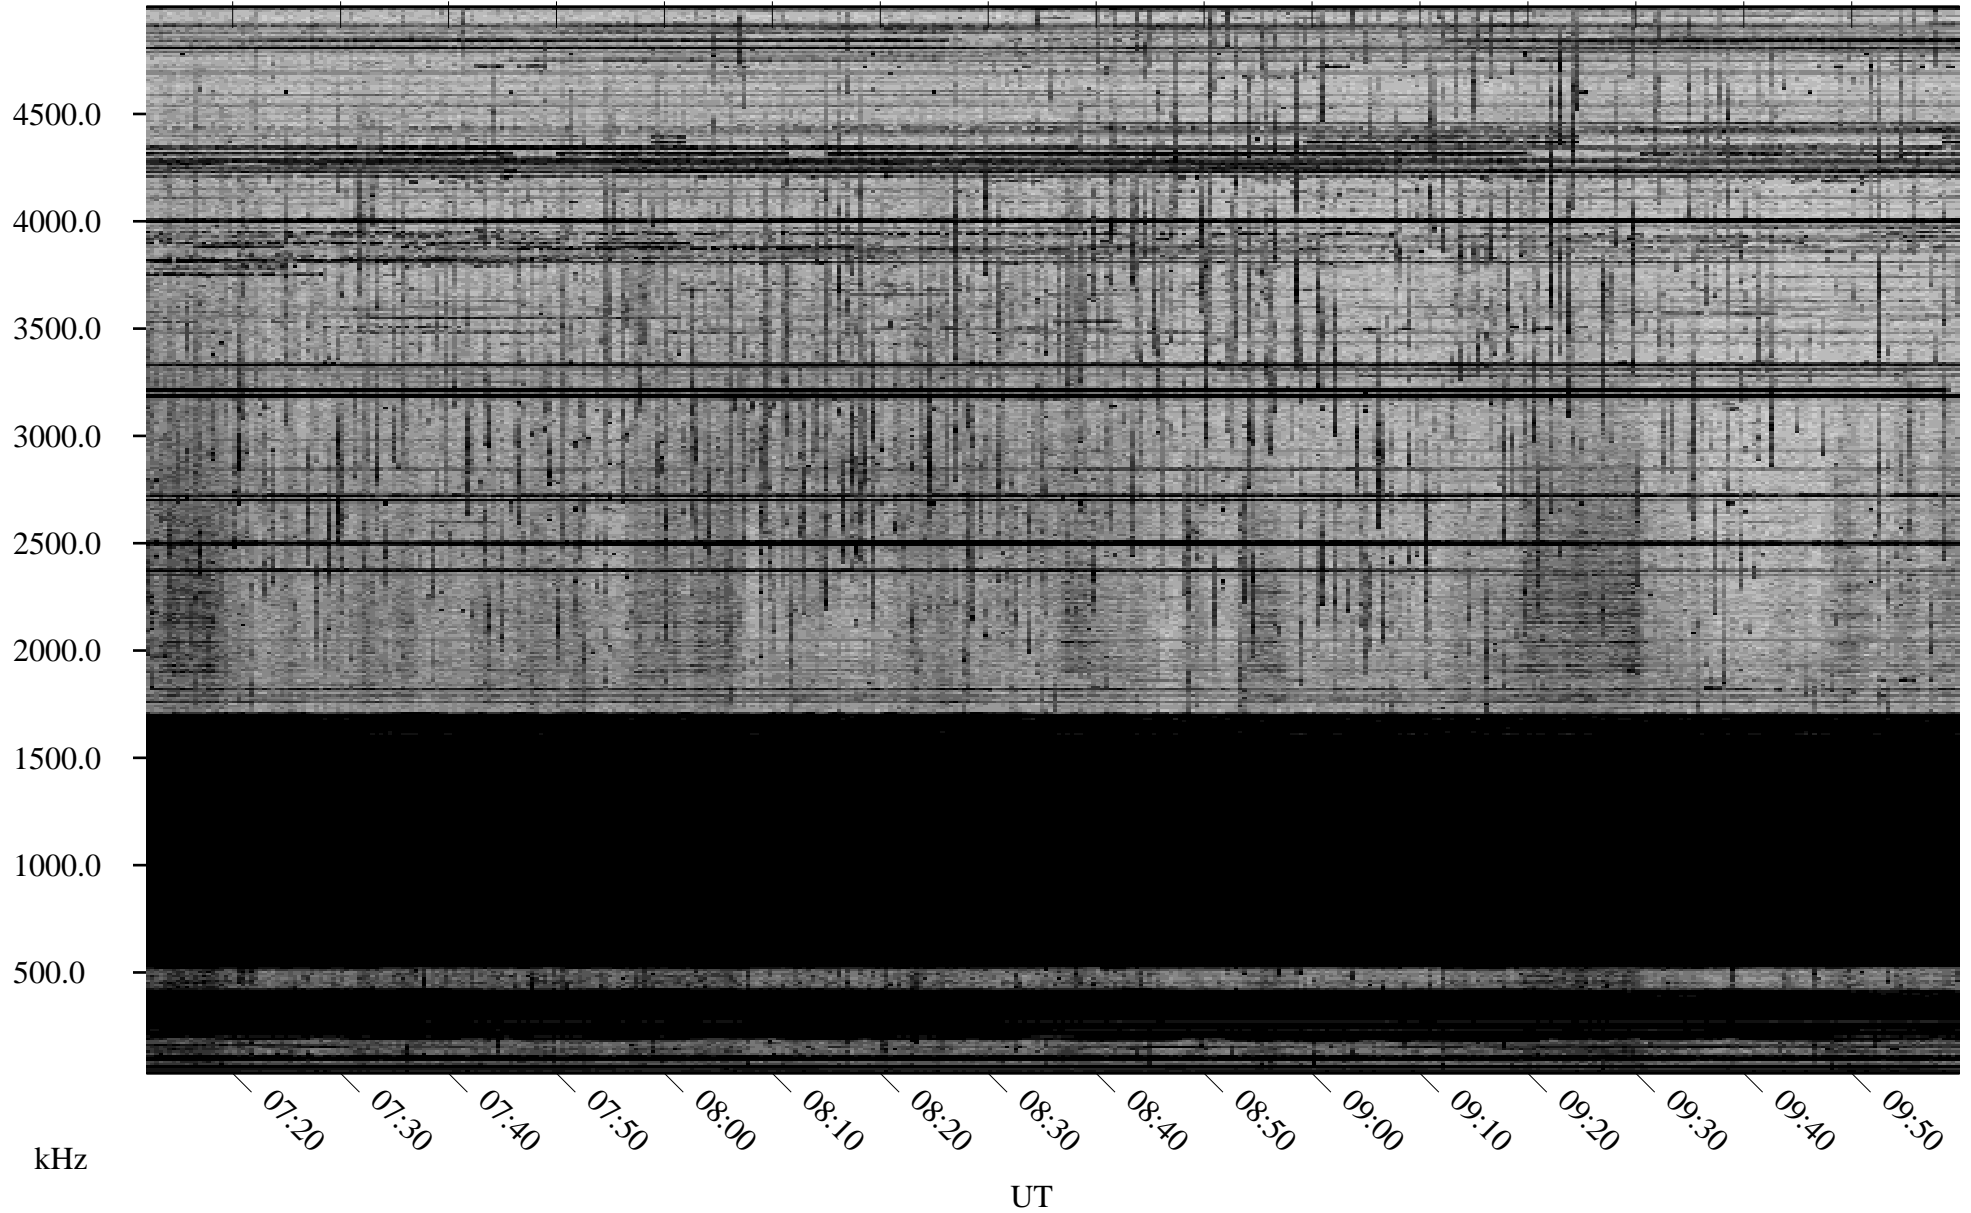

11/29/2009 Churchill, Manitoba

Linear Scale Black = 161 White = 15

ch093331.r00SUm max_12

Page 1

11/29/2009 Churchill, Manitoba

Linear Scale Black = 161 White = 15

ch093331l.r00SUm max_12

Page 2

11/30/2009 Churchill, Manitoba

Linear Scale Black = 161 White = 15

ch093331.r00SUm max_12

Page 3

11/30/2009 Churchill, Manitoba

Linear Scale Black = 161 White = 15

ch093331l.r00SUM max_12

Page 4

11/30/2009 Churchill, Manitoba

Linear Scale Black = 161 White = 15

ch093331l.r00SUm max_12

Page 5

11/30/2009 Churchill, Manitoba

Linear Scale Black = 161 White = 15

ch093331l.r00SUm max_12

Page 6

11/30/2009 Churchill, Manitoba

Linear Scale Black = 161 White = 15

ch093331l.r00SUm max_12

Page 7

11/30/2009 Churchill, Manitoba

Linear Scale Black = 161 White = 15

ch093331l.r00SUm max_12