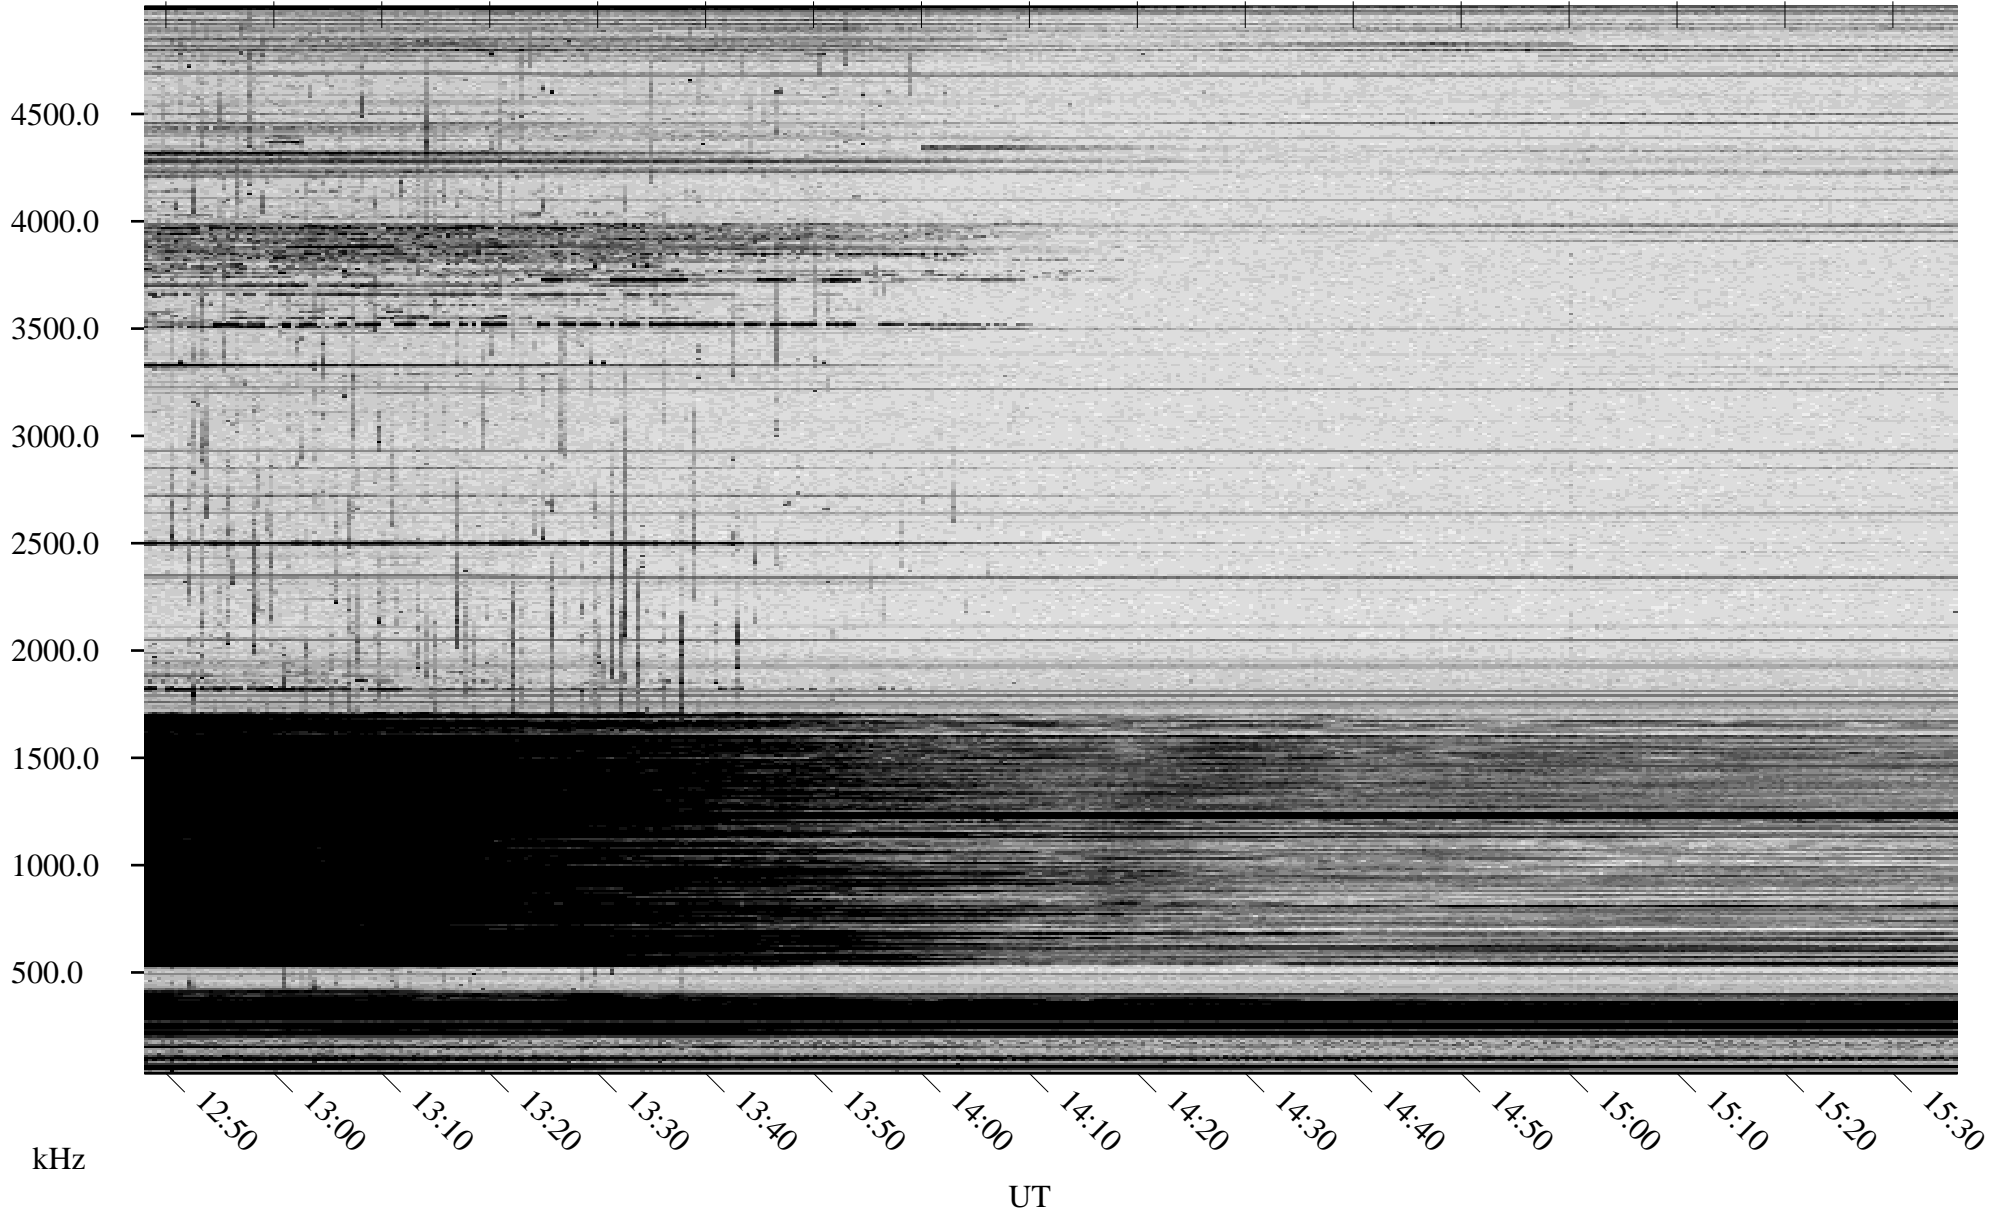

11/30/2009 Churchill, Manitoba

Linear Scale Black = 161 White = 15

ch093331l.r00SUm max_12

Page 5

11/30/2009 Churchill, Manitoba

Linear Scale Black = 161 White = 15

ch093331l.r00SUm max_12

Page 6

11/30/2009 Churchill, Manitoba

Linear Scale Black = 161 White = 15

ch093331l.r00SUm max_12

Page 7

11/30/2009 Churchill, Manitoba

Linear Scale Black = 161 White = 15

ch093331l.r00SUm max_12