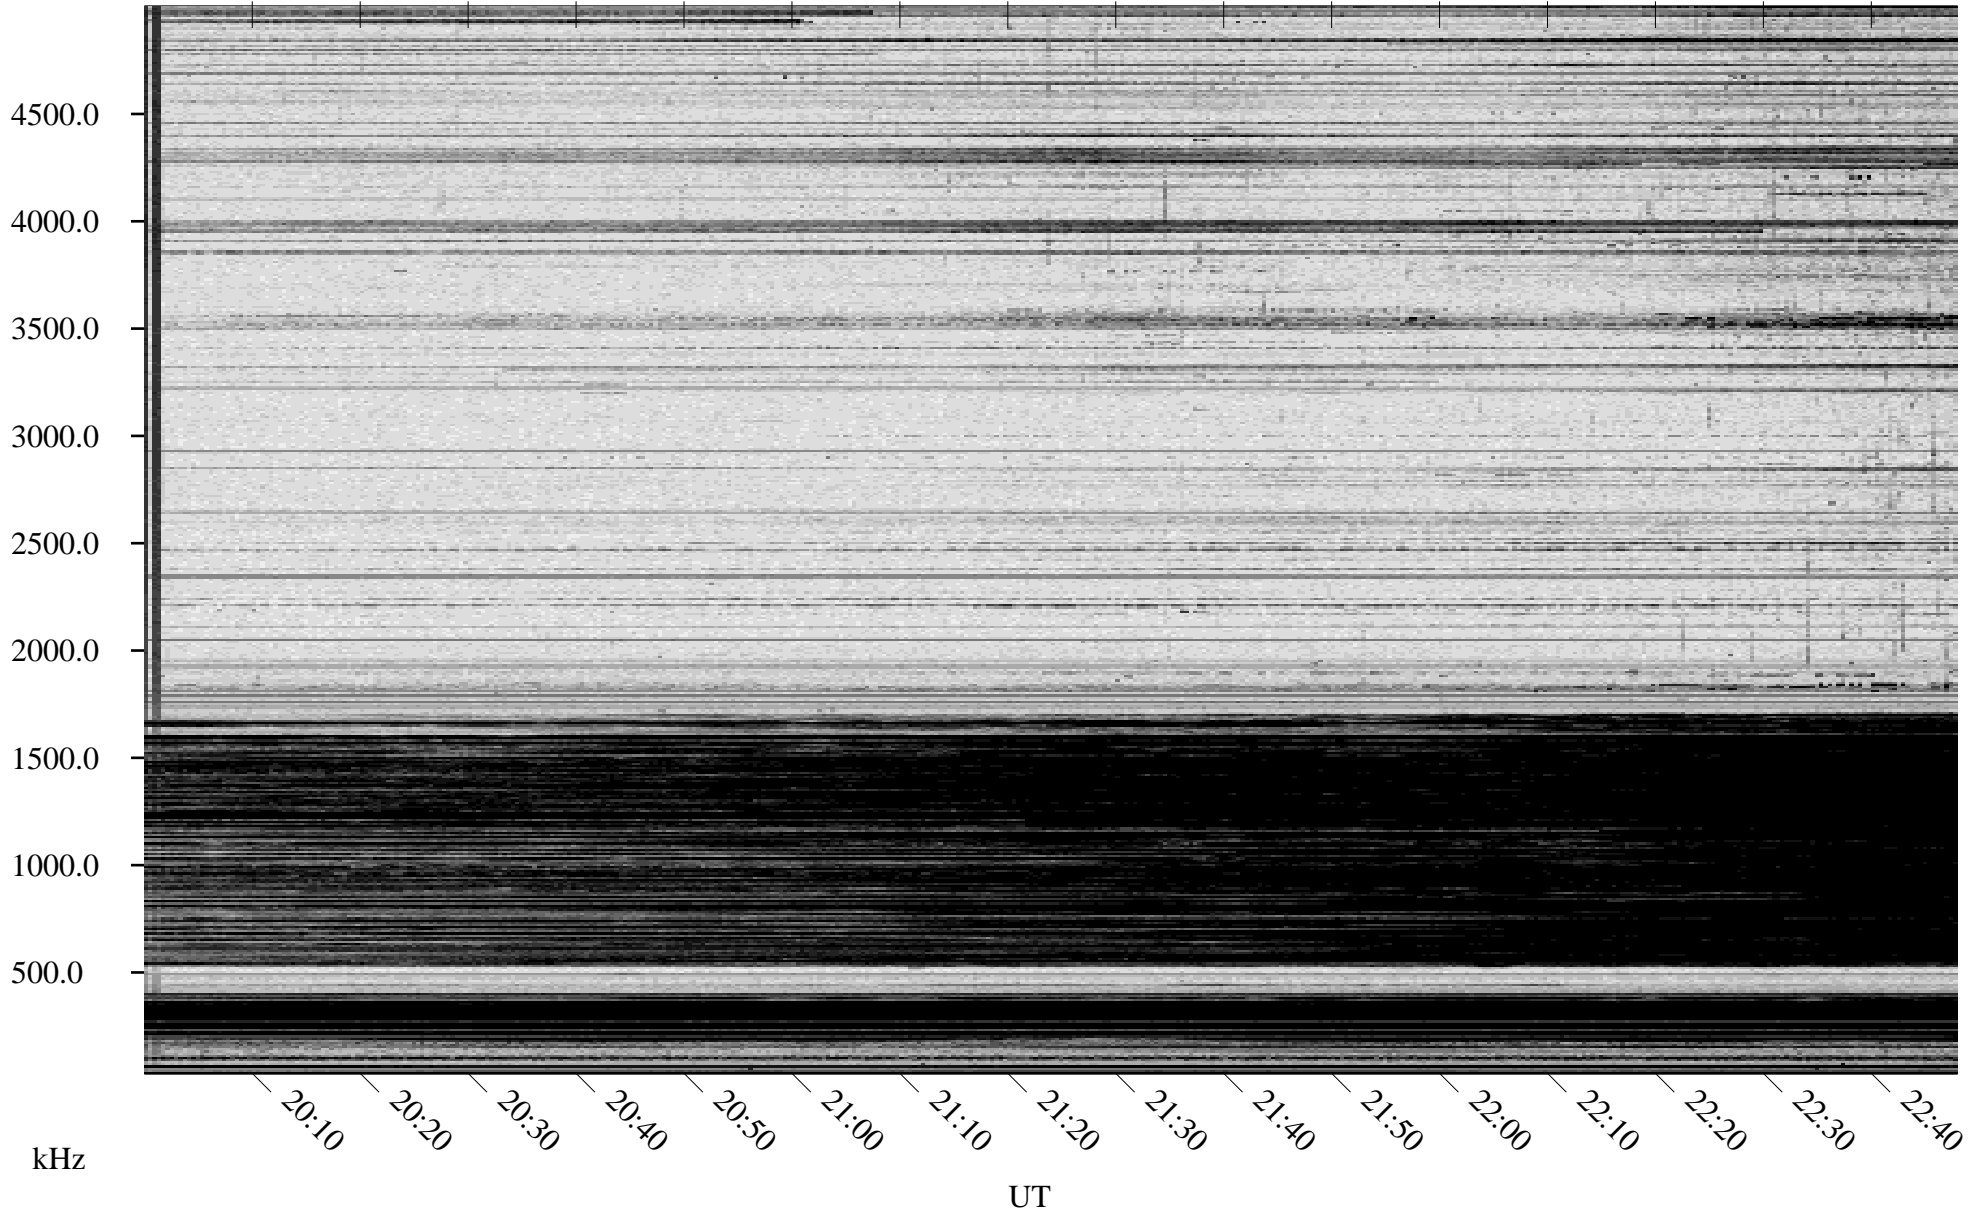

11/29/2009 Churchill, Manitoba

Linear Scale Black = 161 White = 15

ch093331.r00SUm max_12

Page 1

11/29/2009 Churchill, Manitoba

Linear Scale Black = 161 White = 15

ch093331l.r00SUm max_12

Page 2

11/30/2009 Churchill, Manitoba

Linear Scale Black = 161 White = 15

ch093331.r00SUm max_12

Page 3

11/30/2009 Churchill, Manitoba

Linear Scale Black = 161 White = 15

ch093331l.r00SUM max_12

Page 4

11/30/2009 Churchill, Manitoba

Linear Scale Black = 161 White = 15

ch093331l.r00SUm max_12

Page 5

11/30/2009 Churchill, Manitoba

Linear Scale Black = 161 White = 15

ch093331l.r00SUm max_12

Page 6

11/30/2009 Churchill, Manitoba

Linear Scale Black = 161 White = 15

ch093331l.r00SUm max_12

Page 7

11/30/2009 Churchill, Manitoba

Linear Scale Black = 161 White = 15

ch093331l.r00SUm max_12