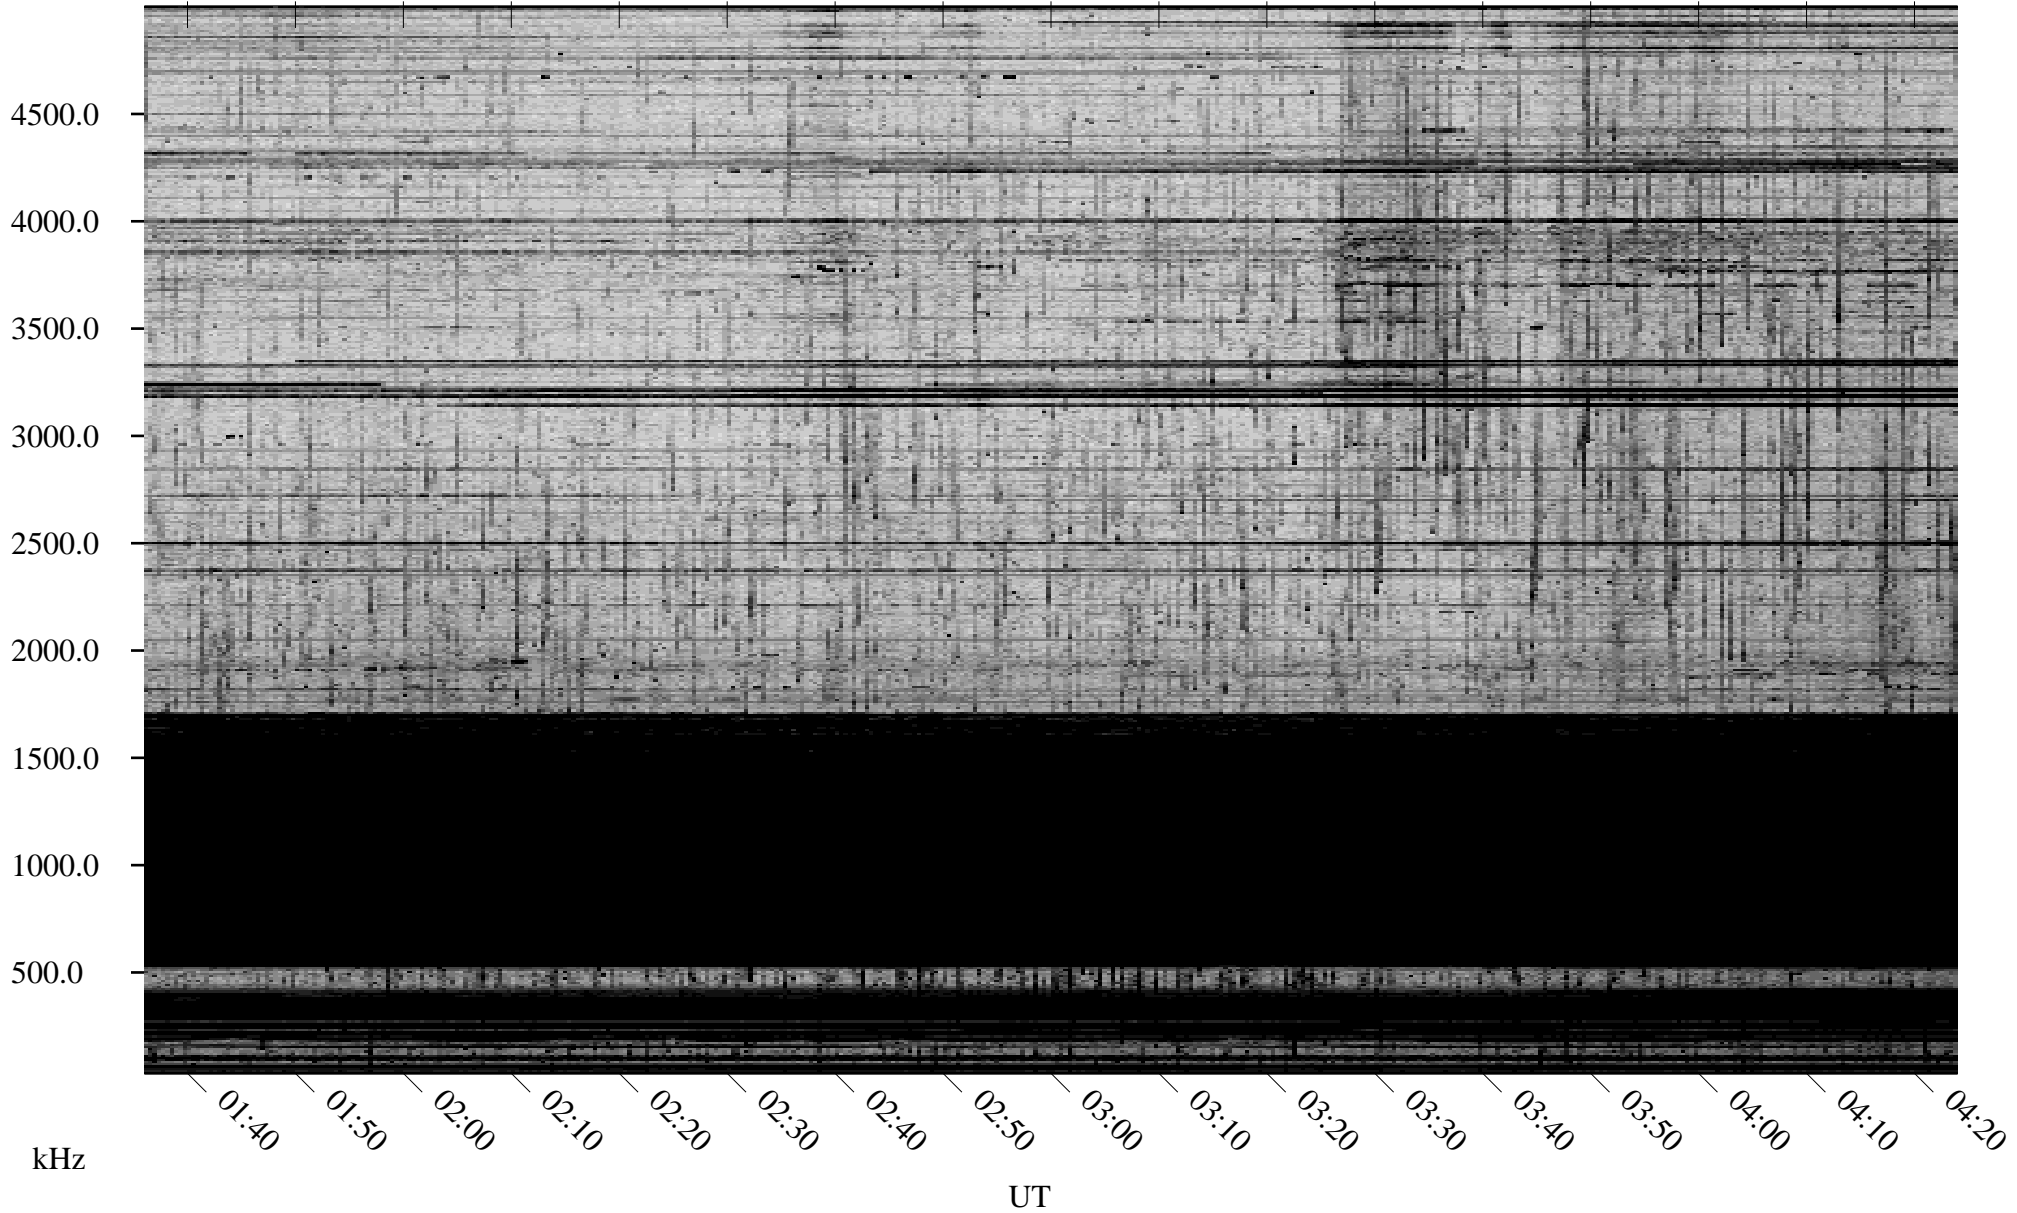

11/29/2009 Churchill, Manitoba

Linear Scale Black = 161 White = 15

ch093331.r00SUm max_12

Page 1

11/29/2009 Churchill, Manitoba

Linear Scale Black = 161 White = 15

ch093331l.r00SUm max_12

Page 2

11/30/2009 Churchill, Manitoba

Linear Scale Black = 161 White = 15

ch093331.r00SUm max_12

Page 3

11/30/2009 Churchill, Manitoba

Linear Scale Black = 161 White = 15

ch093331l.r00SUM max_12

Page 4

11/30/2009 Churchill, Manitoba

Linear Scale Black = 161 White = 15

ch093331l.r00SUm max_12

Page 5

11/30/2009 Churchill, Manitoba

Linear Scale Black = 161 White = 15

ch093331l.r00SUm max_12

Page 6

11/30/2009 Churchill, Manitoba

Linear Scale Black = 161 White = 15

ch093331l.r00SUm max_12

Page 7

11/30/2009 Churchill, Manitoba

Linear Scale Black = 161 White = 15

ch093331l.r00SUm max_12