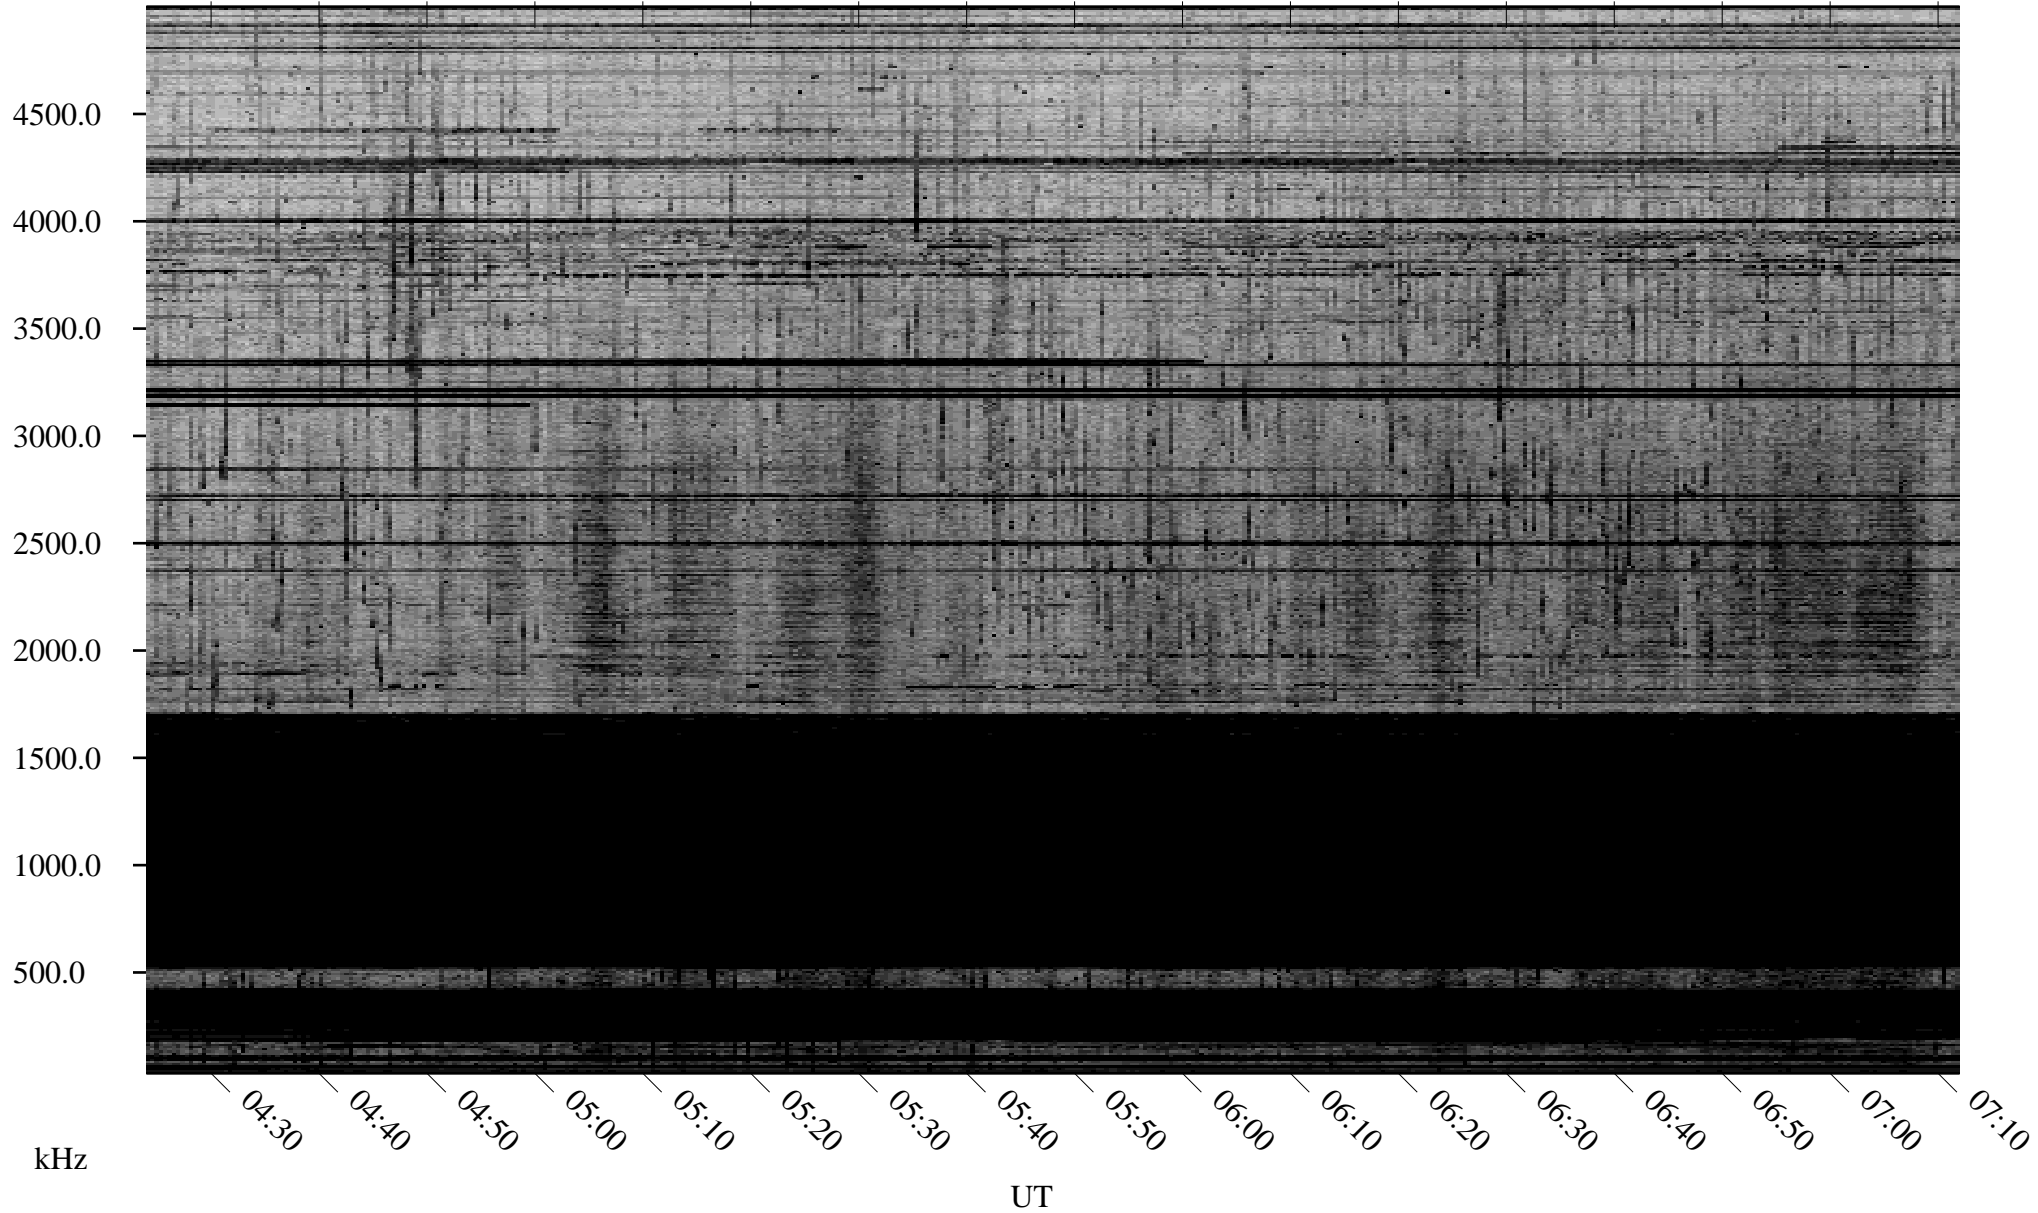

11/29/2009 Churchill, Manitoba

Linear Scale Black = 161 White = 15

ch093331.r00SUm max_12

Page 1

11/29/2009 Churchill, Manitoba

Linear Scale Black = 161 White = 15

ch093331l.r00SUm max_12

Page 2

11/30/2009 Churchill, Manitoba

Linear Scale Black = 161 White = 15

ch093331.r00SUm max_12

Page 3

11/30/2009 Churchill, Manitoba

Linear Scale Black = 161 White = 15

ch093331l.r00SUM max_12

Page 4

11/30/2009 Churchill, Manitoba

Linear Scale Black = 161 White = 15

ch093331l.r00SUm max_12

Page 5

11/30/2009 Churchill, Manitoba

Linear Scale Black = 161 White = 15

ch093331l.r00SUm max_12

Page 6

11/30/2009 Churchill, Manitoba

Linear Scale Black = 161 White = 15

ch093331l.r00SUm max_12

Page 7

11/30/2009 Churchill, Manitoba

Linear Scale Black = 161 White = 15

ch093331l.r00SUm max_12