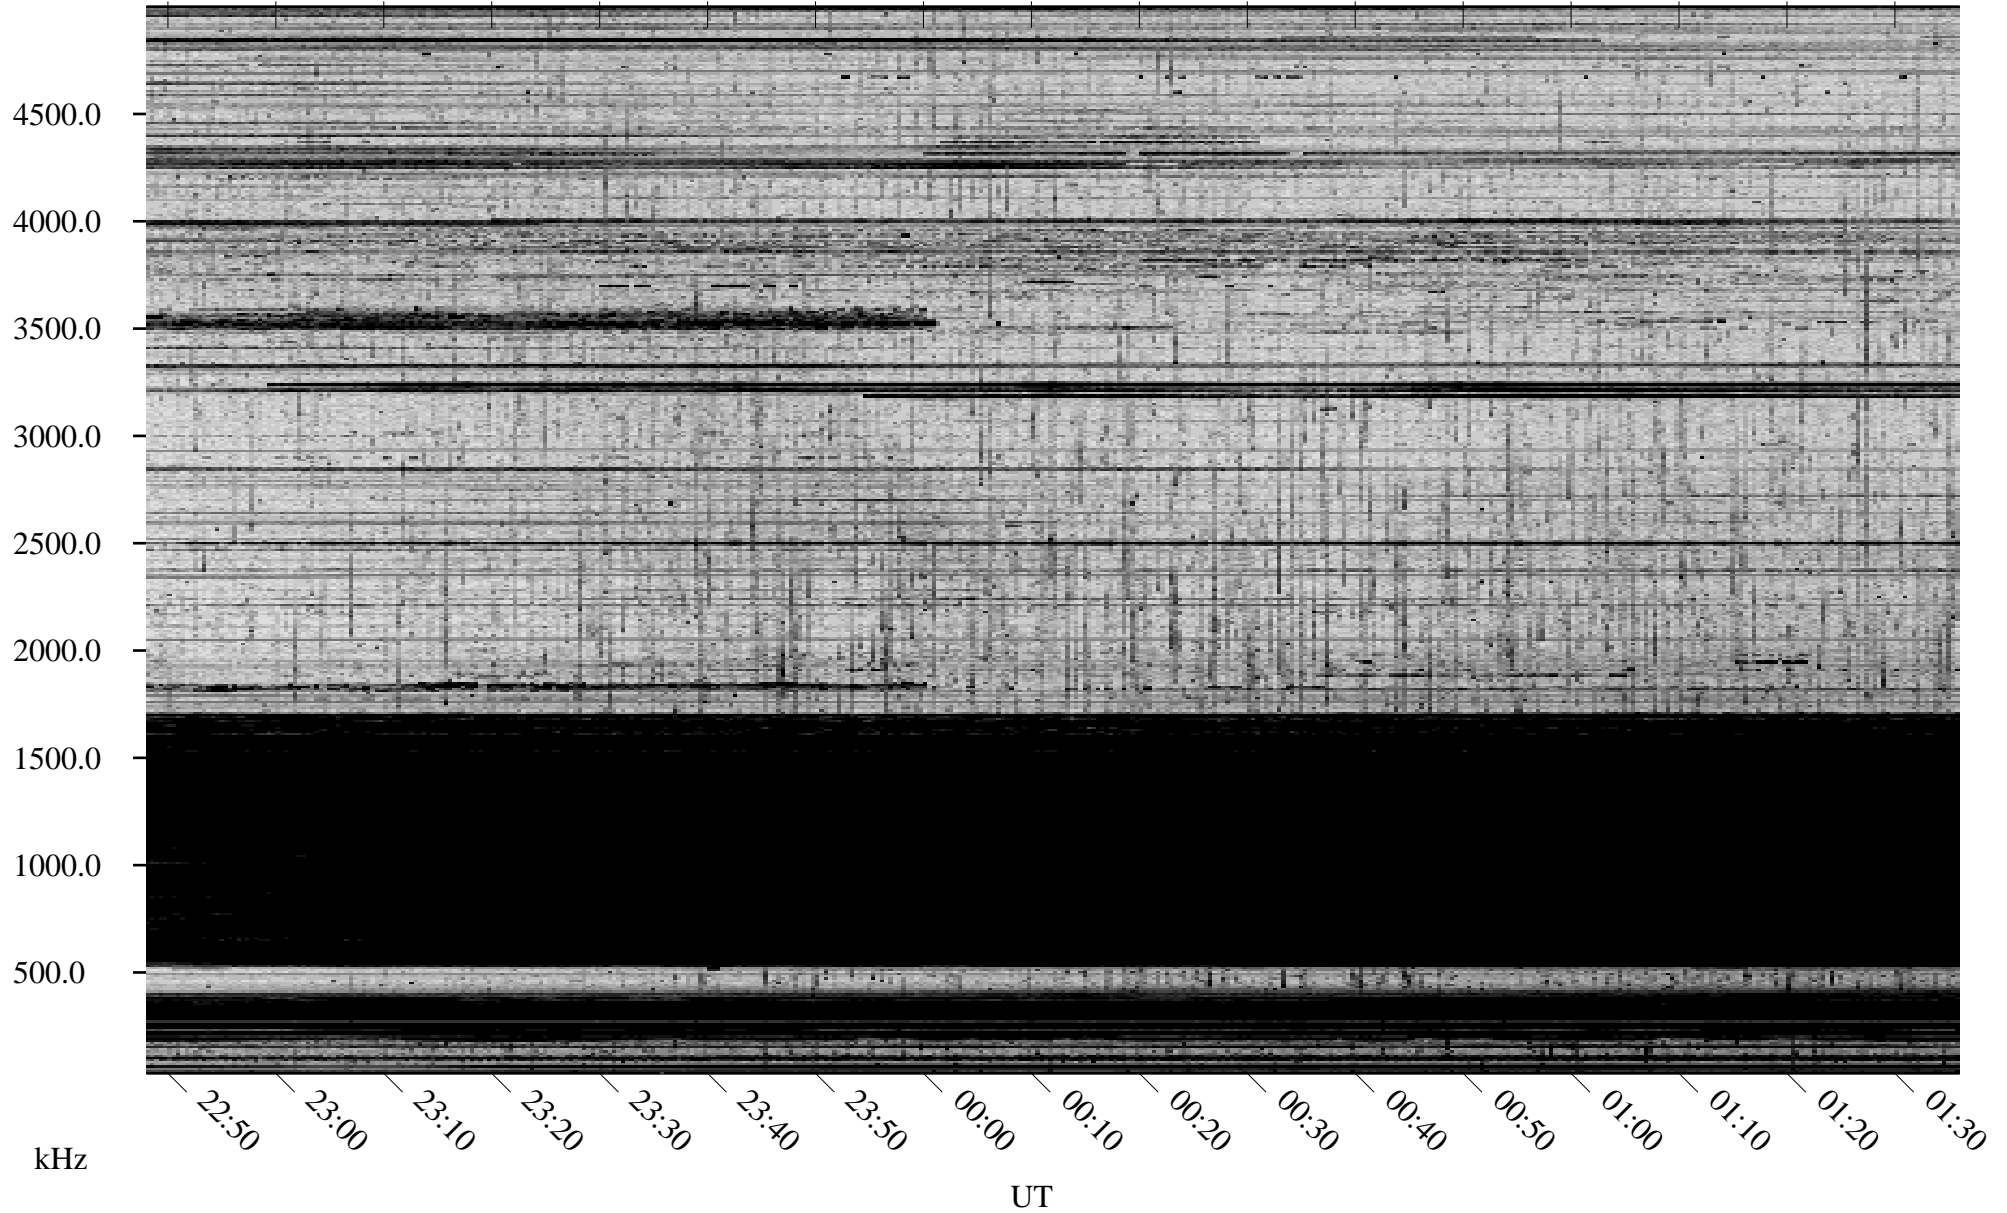

11/29/2009 Churchill, Manitoba

Linear Scale Black = 161 White = 15

ch093331.r00SUm max_12

Page 1

11/29/2009 Churchill, Manitoba

Linear Scale Black = 161 White = 15

ch093331l.r00SUm max_12

Page 2

11/30/2009 Churchill, Manitoba

Linear Scale Black = 161 White = 15

ch093331.r00SUm max_12

Page 3

11/30/2009 Churchill, Manitoba

Linear Scale Black = 161 White = 15

ch093331l.r00SUM max_12

Page 4

11/30/2009 Churchill, Manitoba

Linear Scale Black = 161 White = 15

ch093331l.r00SUm max_12

Page 5

11/30/2009 Churchill, Manitoba

Linear Scale Black = 161 White = 15

ch093331l.r00SUm max_12

Page 6

11/30/2009 Churchill, Manitoba

Linear Scale Black = 161 White = 15

ch093331l.r00SUm max_12

Page 7

11/30/2009 Churchill, Manitoba

Linear Scale Black = 161 White = 15

ch093331l.r00SUm max_12