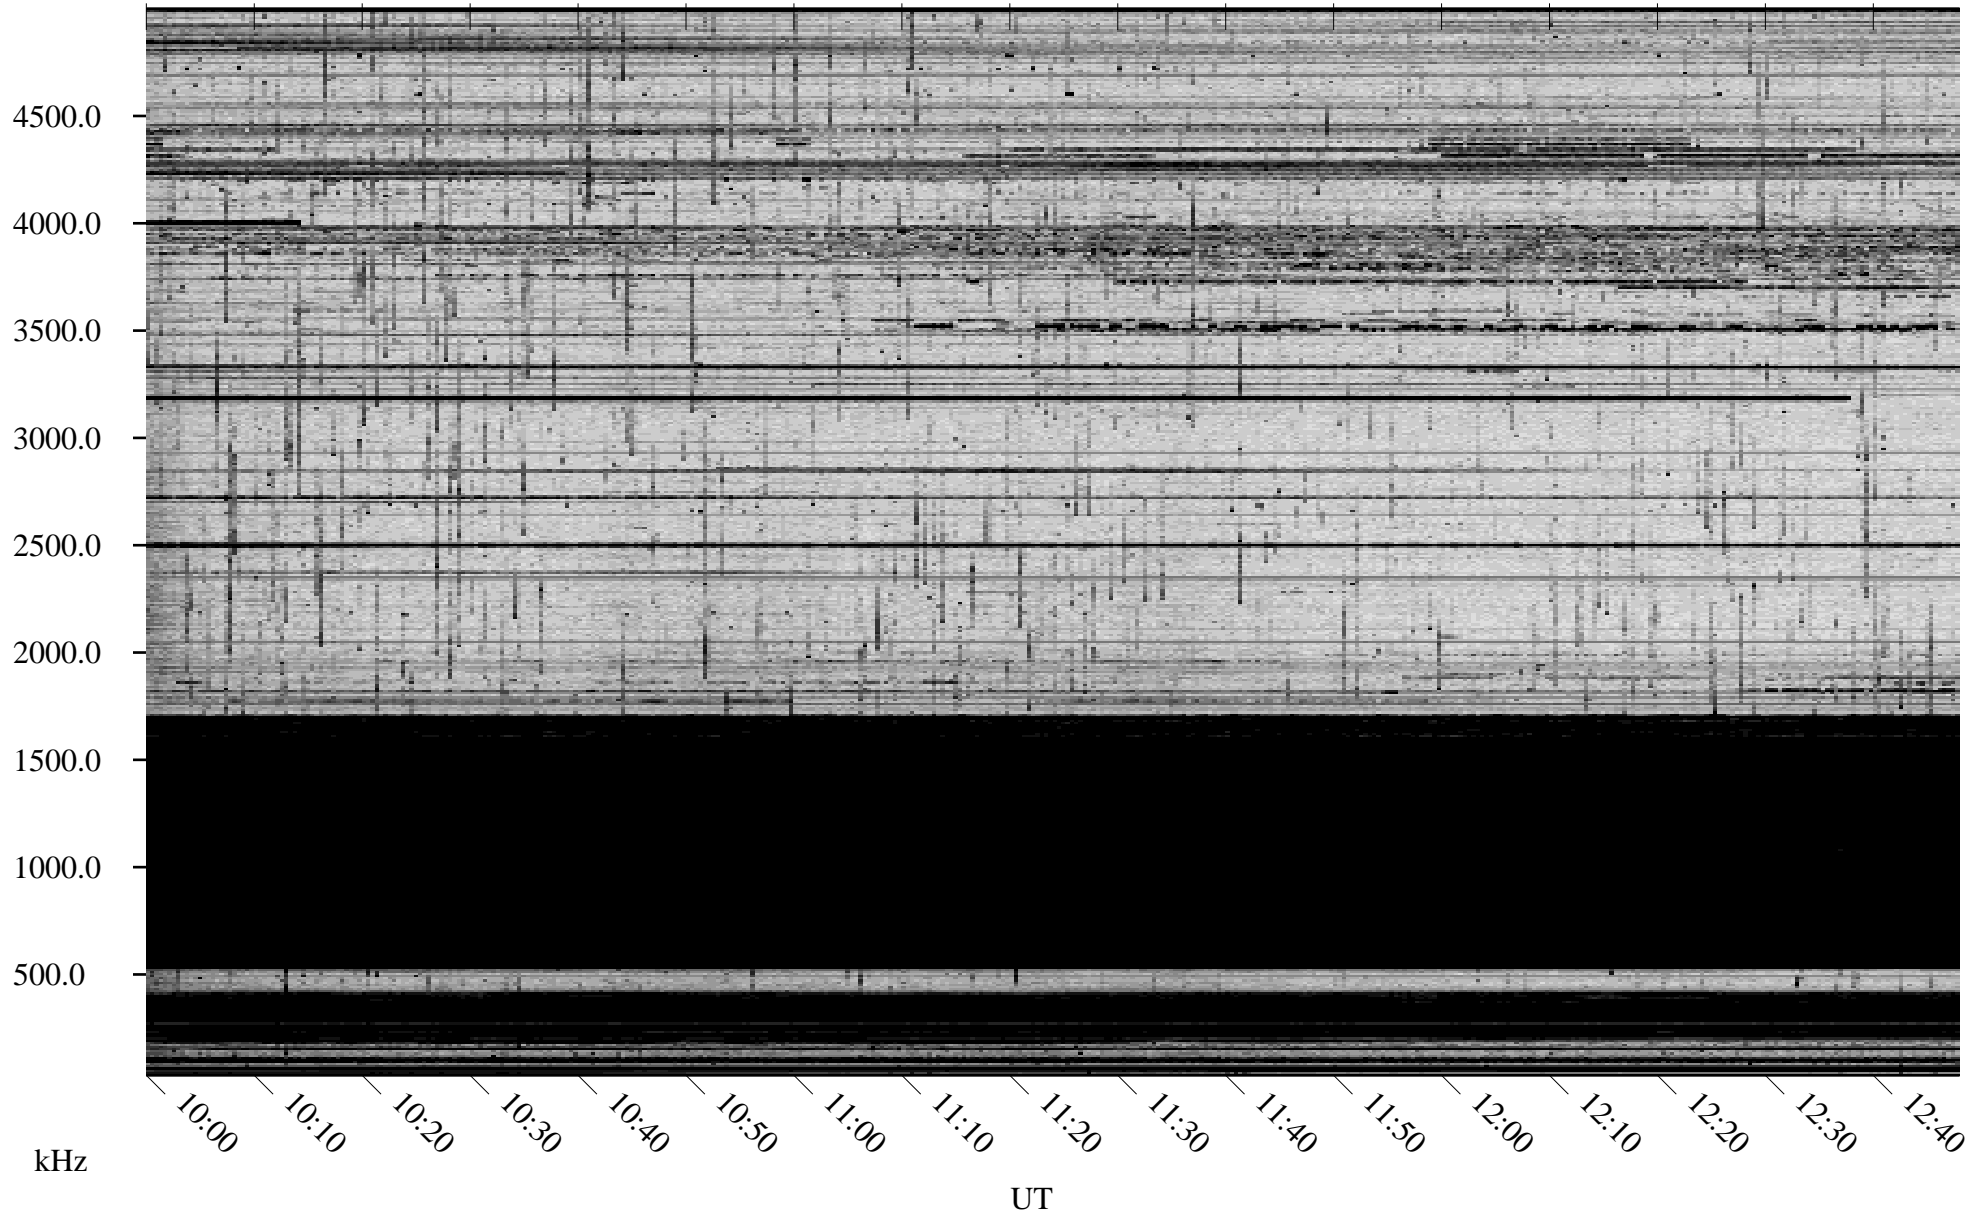

11/30/2009 Churchill, Manitoba

Linear Scale Black = 161 White = 15

ch093331l.r00SUm max_12

Page 5

11/30/2009 Churchill, Manitoba

Linear Scale Black = 161 White = 15

ch093331l.r00SUm max_12

Page 6

11/30/2009 Churchill, Manitoba

Linear Scale Black = 161 White = 15

ch093331l.r00SUm max_12

Page 7

11/30/2009 Churchill, Manitoba

Linear Scale Black = 161 White = 15

ch093331l.r00SUm max_12