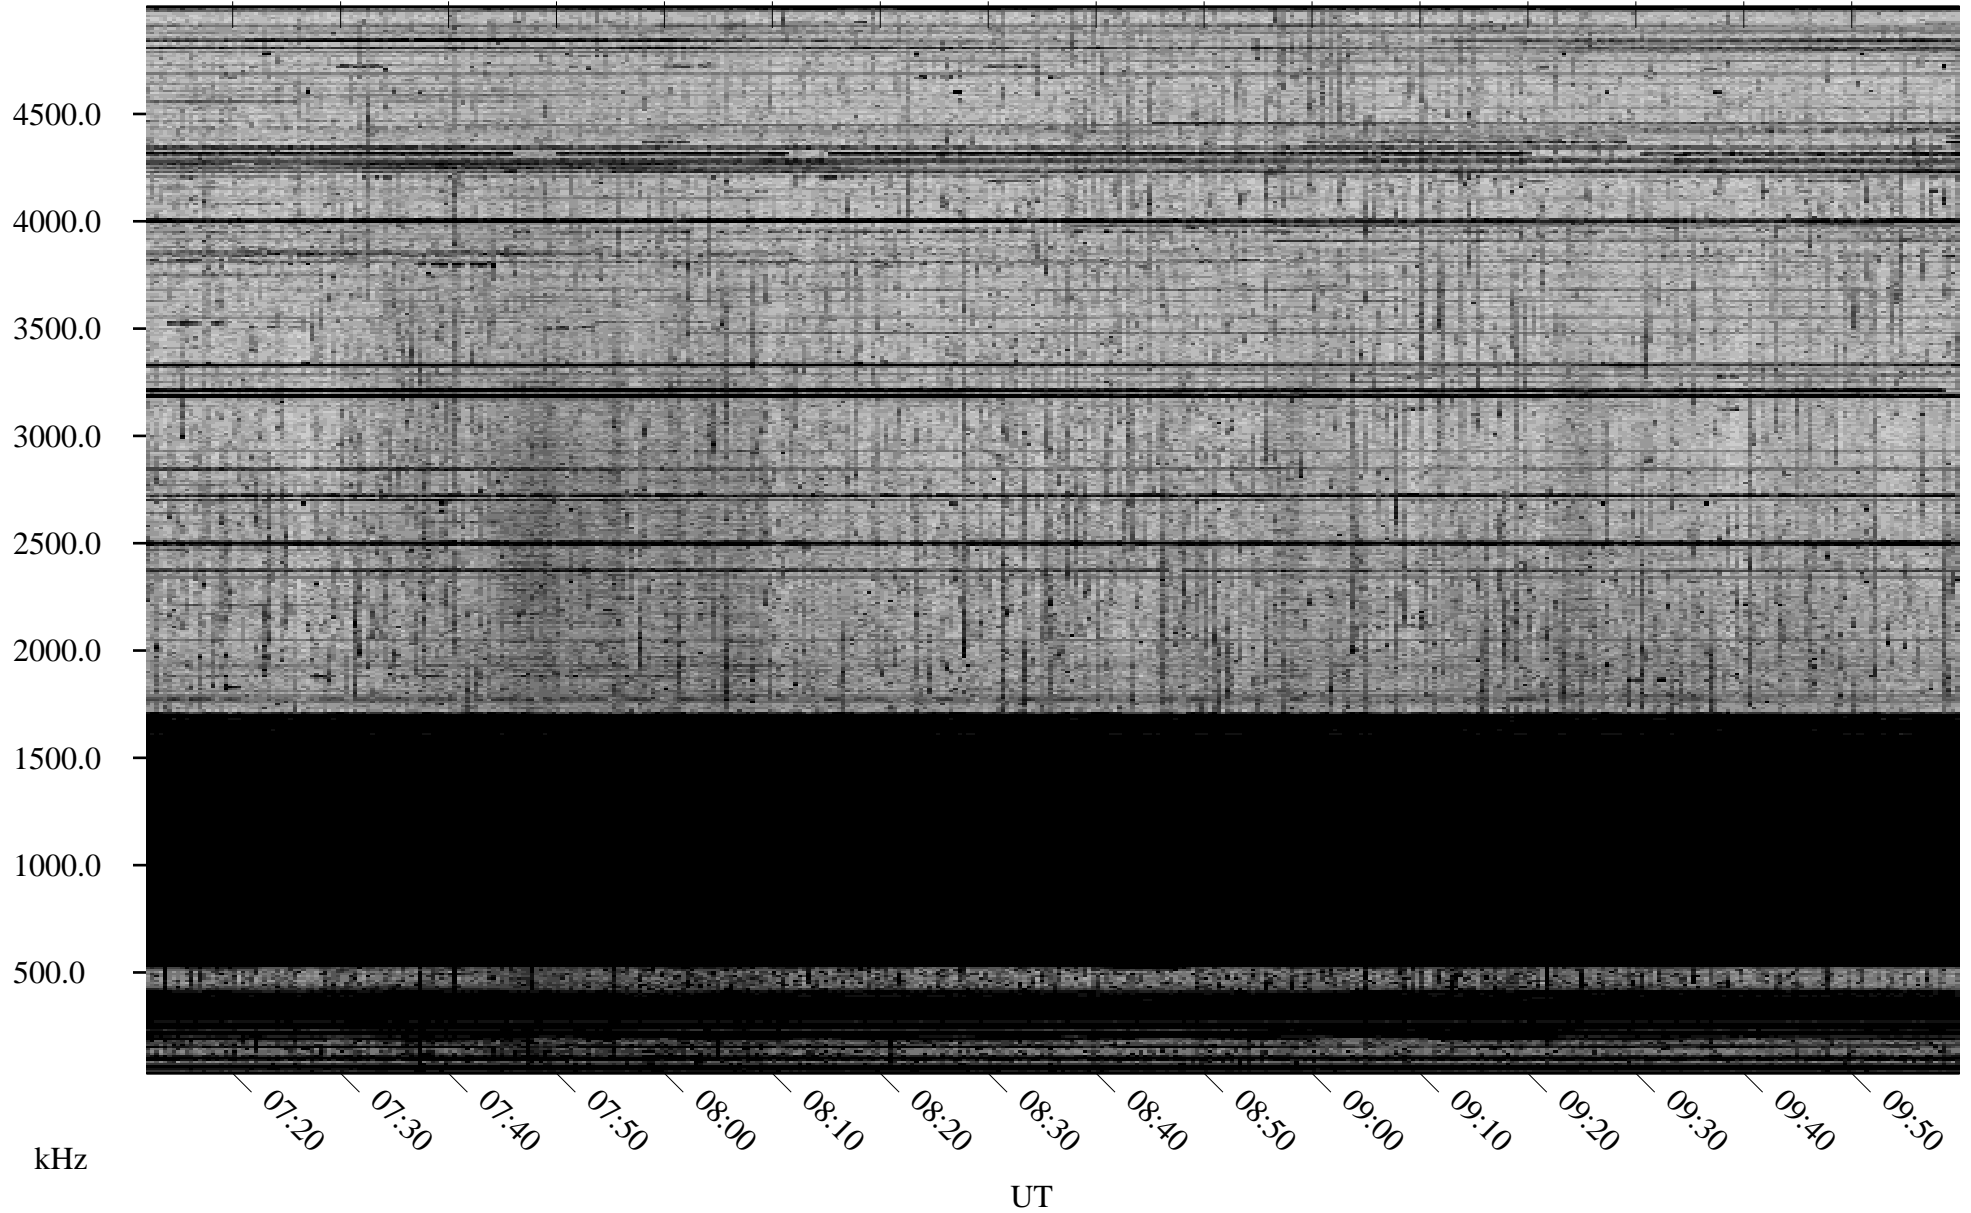

11/30/2009 Churchill, Manitoba

Linear Scale Black = 161 White = 15

ch09334l.r00SUm max_12

Page 1

11/30/2009 Churchill, Manitoba

Linear Scale Black = 161 White = 15

ch09334l.r00SUm max_12

Page 2

12/01/2009 Churchill, Manitoba

Linear Scale Black = 161 White = 15

ch09334l.r00SUm max_12

Page 3

12/01/2009 Churchill, Manitoba

Linear Scale Black = 161 White = 15

ch09334l.r00SUm max_12

Page 4

12/01/2009 Churchill, Manitoba

Linear Scale Black = 161 White = 15

ch09334l.r00SUm max_12

Page 5

12/01/2009 Churchill, Manitoba

Linear Scale Black = 161 White = 15

ch09334l.r00SUm max_12

Page 6

12/01/2009 Churchill, Manitoba

Linear Scale Black = 161 White = 15

ch09334l.r00SUm max_12

Page 7

12/01/2009 Churchill, Manitoba

Linear Scale Black = 161 White = 15

ch09334l.r00SUm max_12

Page 8