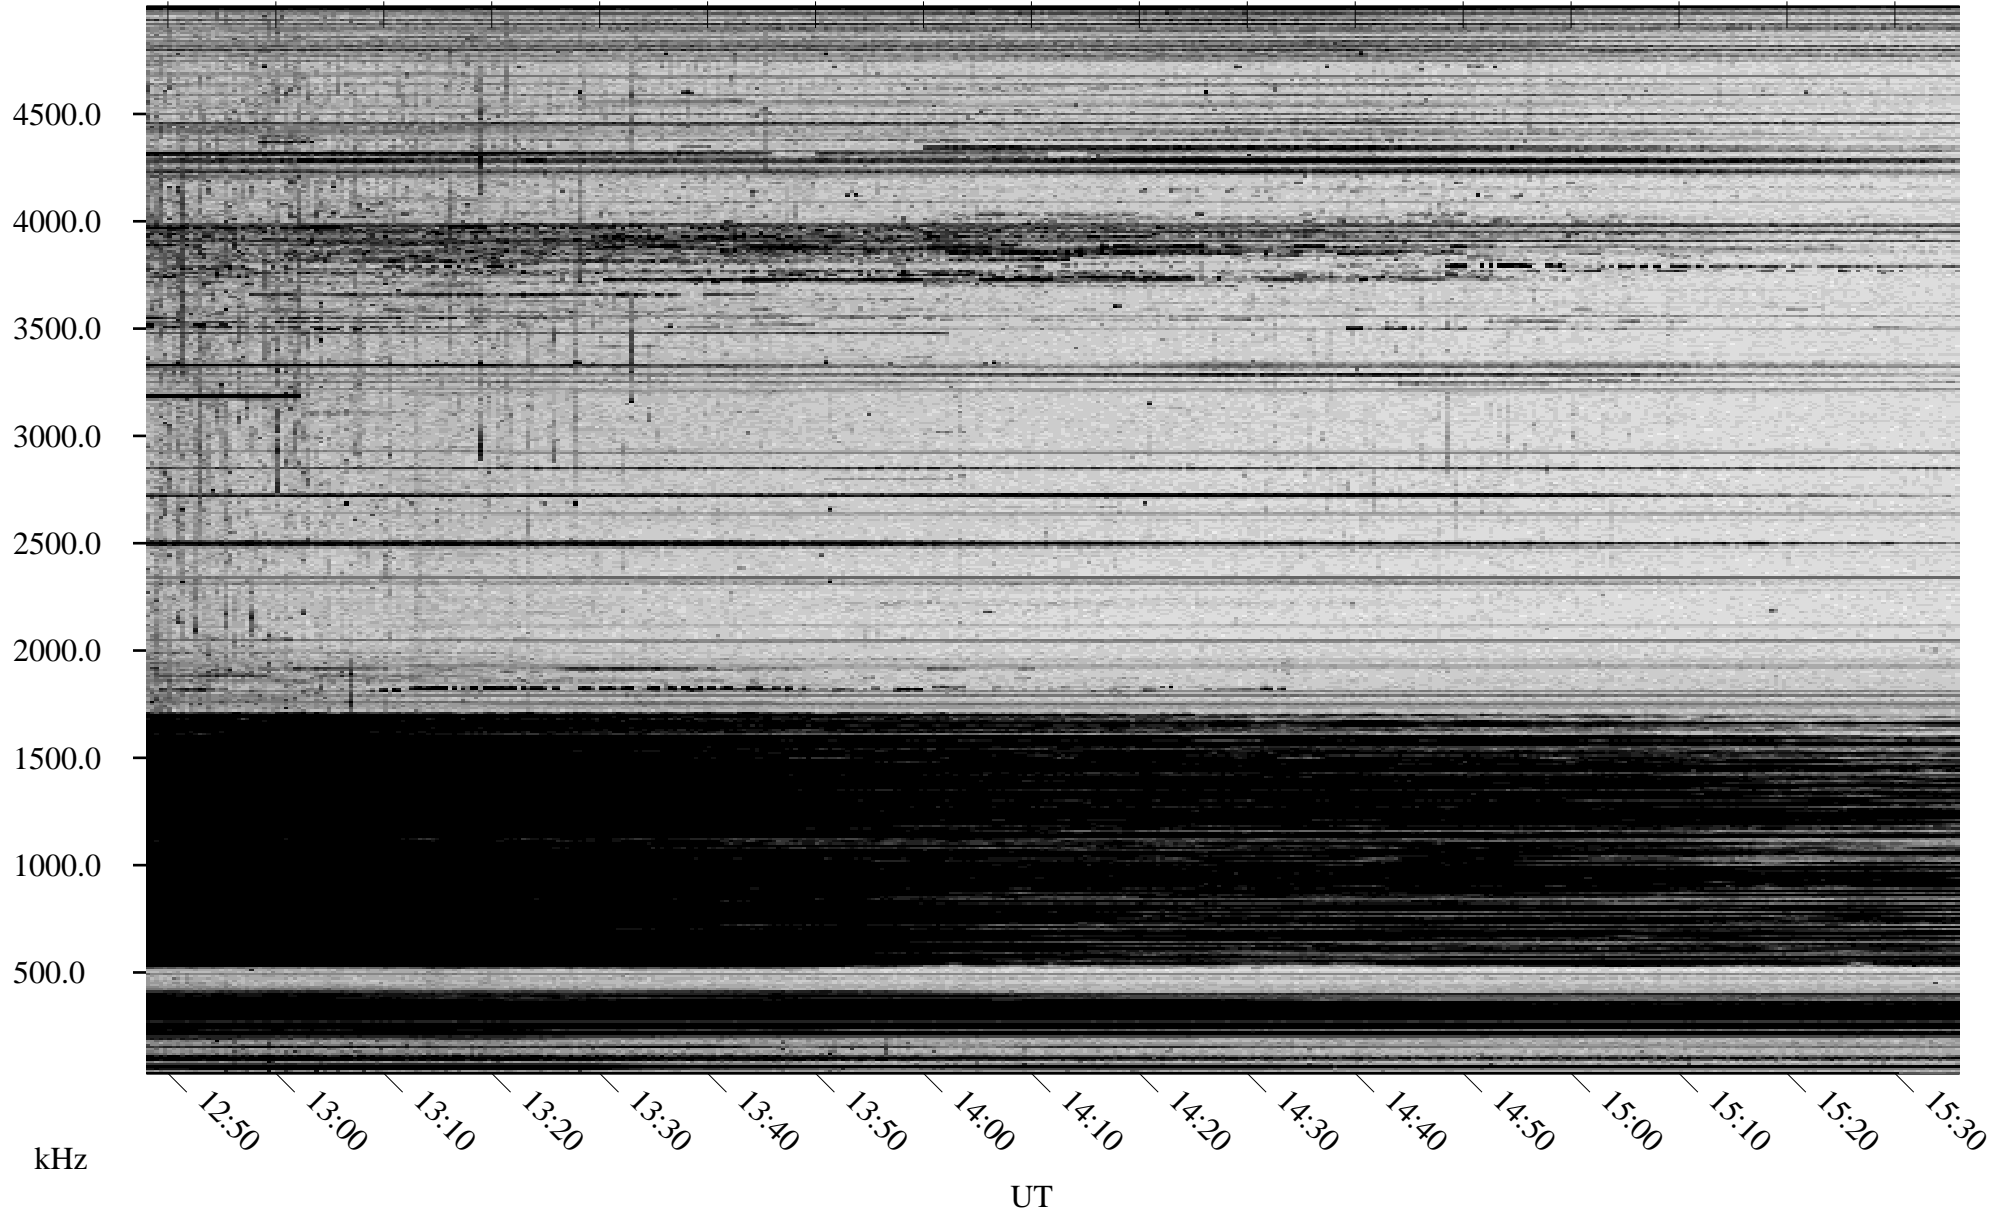

11/30/2009 Churchill, Manitoba

Linear Scale Black = 161 White = 15

ch09334l.r00SUm max_12

Page 1

11/30/2009 Churchill, Manitoba

Linear Scale Black = 161 White = 15

ch09334l.r00SUm max_12

Page 2

12/01/2009 Churchill, Manitoba

Linear Scale Black = 161 White = 15

ch09334l.r00SUm max_12

Page 3

12/01/2009 Churchill, Manitoba

Linear Scale Black = 161 White = 15

ch09334l.r00SUm max_12

Page 4

12/01/2009 Churchill, Manitoba

Linear Scale Black = 161 White = 15

ch09334l.r00SUm max_12

Page 5

12/01/2009 Churchill, Manitoba

Linear Scale Black = 161 White = 15

ch09334l.r00SUm max_12

Page 6

12/01/2009 Churchill, Manitoba

Linear Scale Black = 161 White = 15

ch09334l.r00SUm max_12

Page 7

12/01/2009 Churchill, Manitoba

Linear Scale Black = 161 White = 15

ch09334l.r00SUm max_12

Page 8