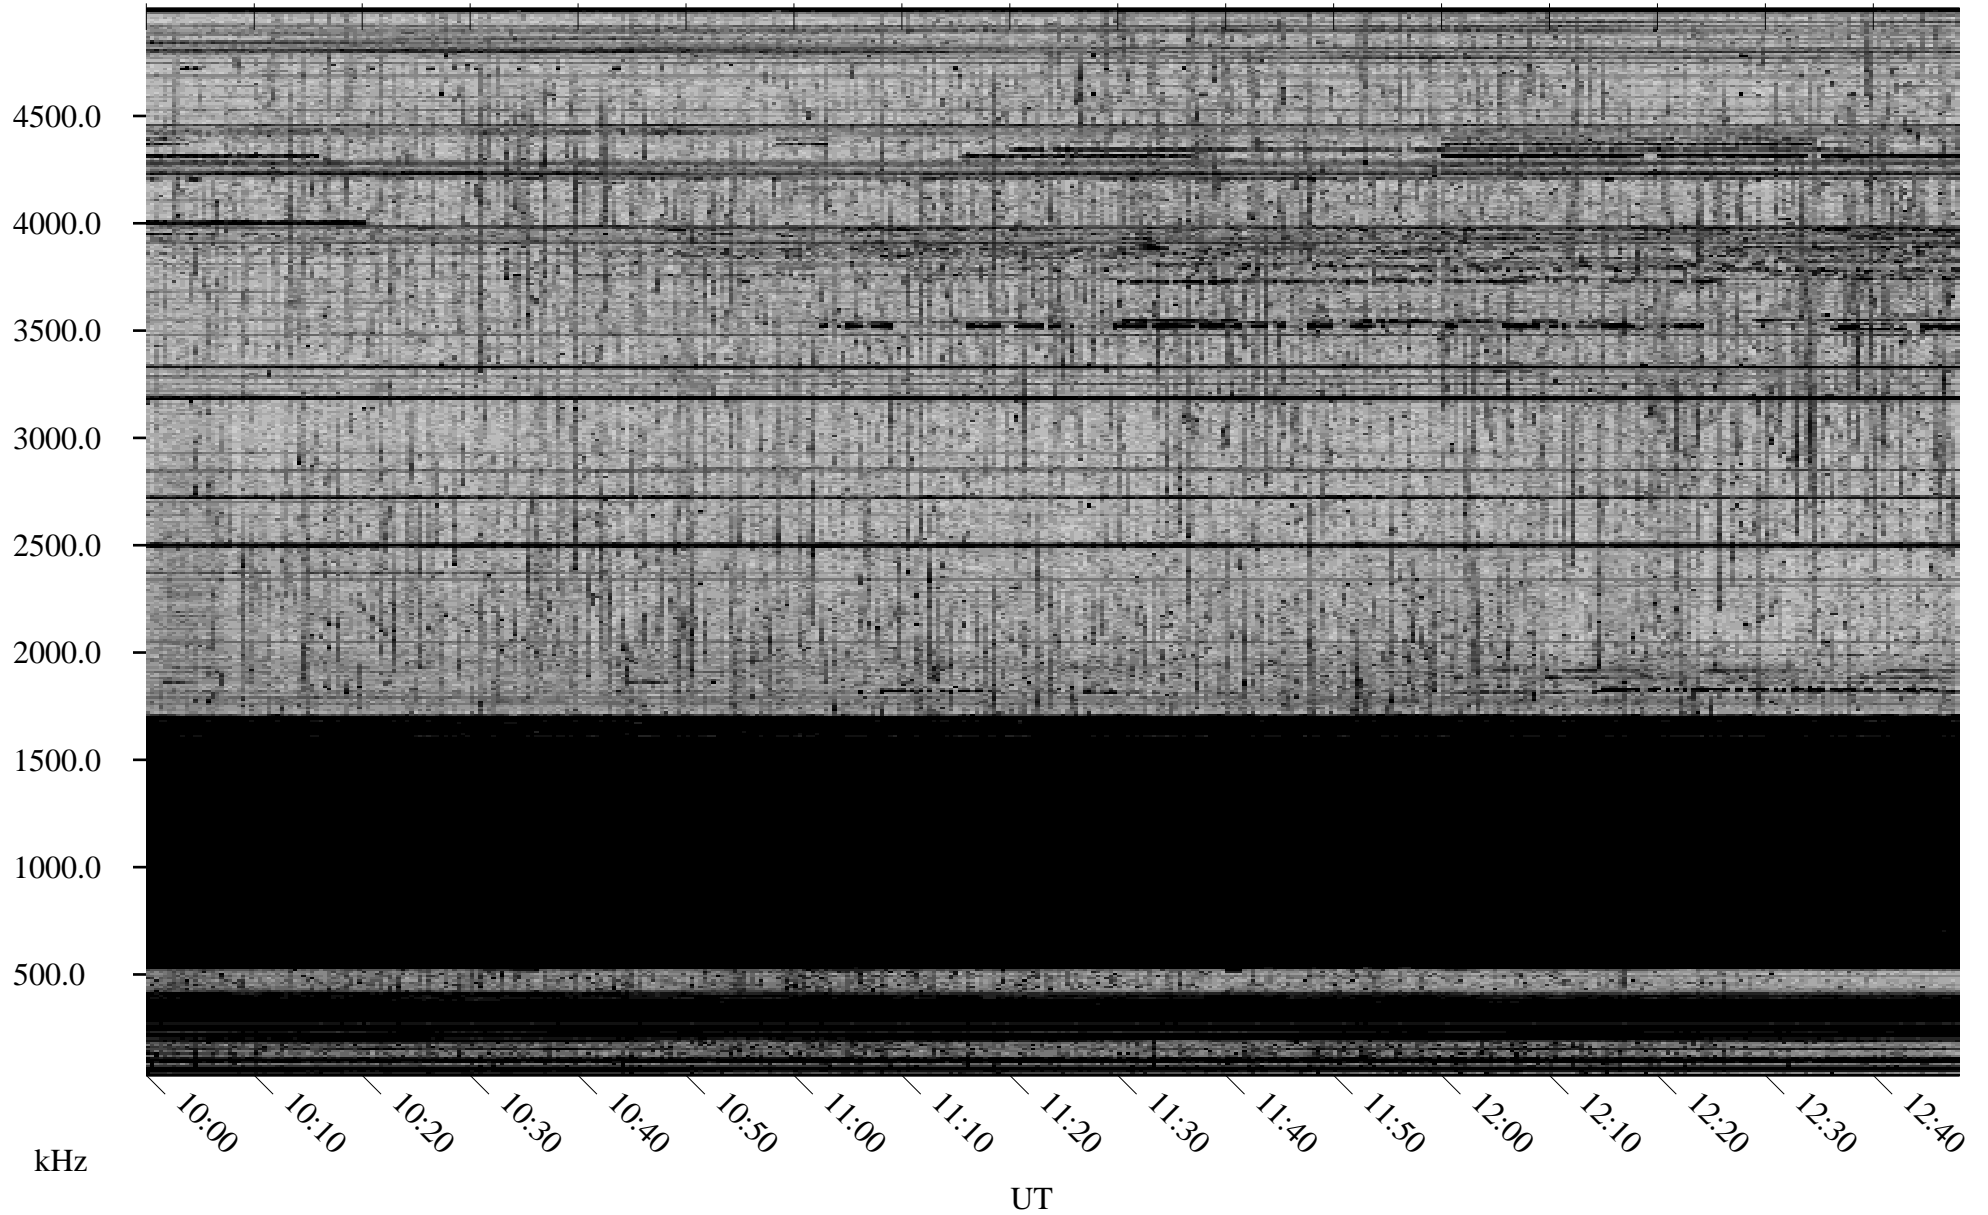

11/30/2009 Churchill, Manitoba

Linear Scale Black = 161 White = 15

ch09334l.r00SUm max_12

Page 1

11/30/2009 Churchill, Manitoba

Linear Scale Black = 161 White = 15

ch09334l.r00SUm max_12

Page 2

12/01/2009 Churchill, Manitoba

Linear Scale Black = 161 White = 15

ch09334l.r00SUm max_12

Page 3

12/01/2009 Churchill, Manitoba

Linear Scale Black = 161 White = 15

ch09334l.r00SUm max_12

Page 4

12/01/2009 Churchill, Manitoba

Linear Scale Black = 161 White = 15

ch09334l.r00SUm max_12

Page 5

12/01/2009 Churchill, Manitoba

Linear Scale Black = 161 White = 15

ch09334l.r00SUm max_12

Page 6

12/01/2009 Churchill, Manitoba

Linear Scale Black = 161 White = 15

ch09334l.r00SUm max_12

Page 7

12/01/2009 Churchill, Manitoba

Linear Scale Black = 161 White = 15

ch09334l.r00SUm max_12

Page 8