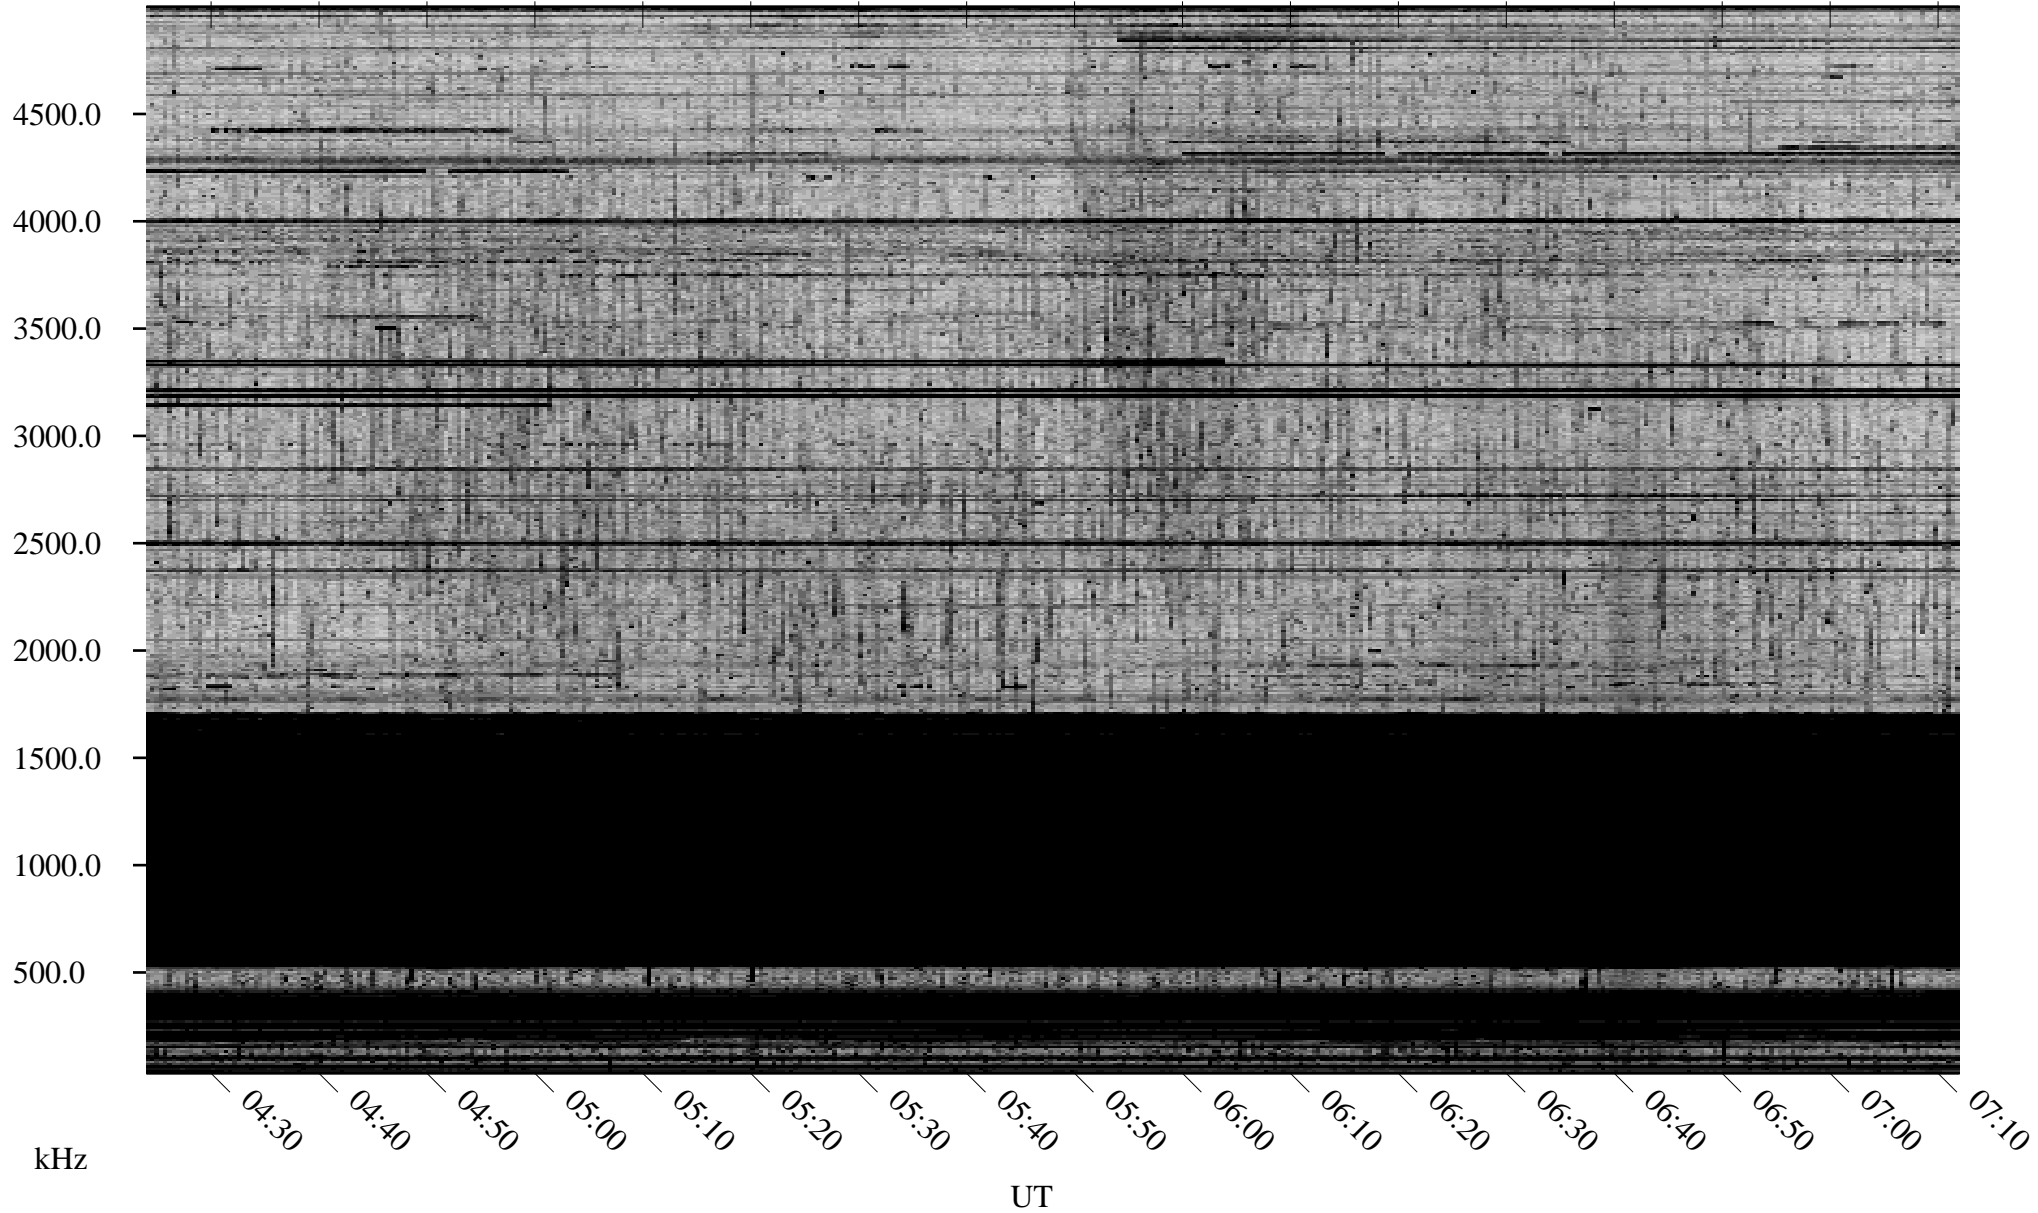

11/30/2009 Churchill, Manitoba

Linear Scale Black = 161 White = 15

ch09334l.r00SUm max_12

Page 1

11/30/2009 Churchill, Manitoba

Linear Scale Black = 161 White = 15

ch09334l.r00SUm max_12

Page 2

12/01/2009 Churchill, Manitoba

Linear Scale Black = 161 White = 15

ch09334l.r00SUm max_12

Page 3

12/01/2009 Churchill, Manitoba

Linear Scale Black = 161 White = 15

ch09334l.r00SUm max_12

Page 4

12/01/2009 Churchill, Manitoba

Linear Scale Black = 161 White = 15

ch09334l.r00SUm max_12

Page 5

12/01/2009 Churchill, Manitoba

Linear Scale Black = 161 White = 15

ch09334l.r00SUm max_12

Page 6

12/01/2009 Churchill, Manitoba

Linear Scale Black = 161 White = 15

ch09334l.r00SUm max_12

Page 7

12/01/2009 Churchill, Manitoba

Linear Scale Black = 161 White = 15

ch09334l.r00SUm max_12

Page 8