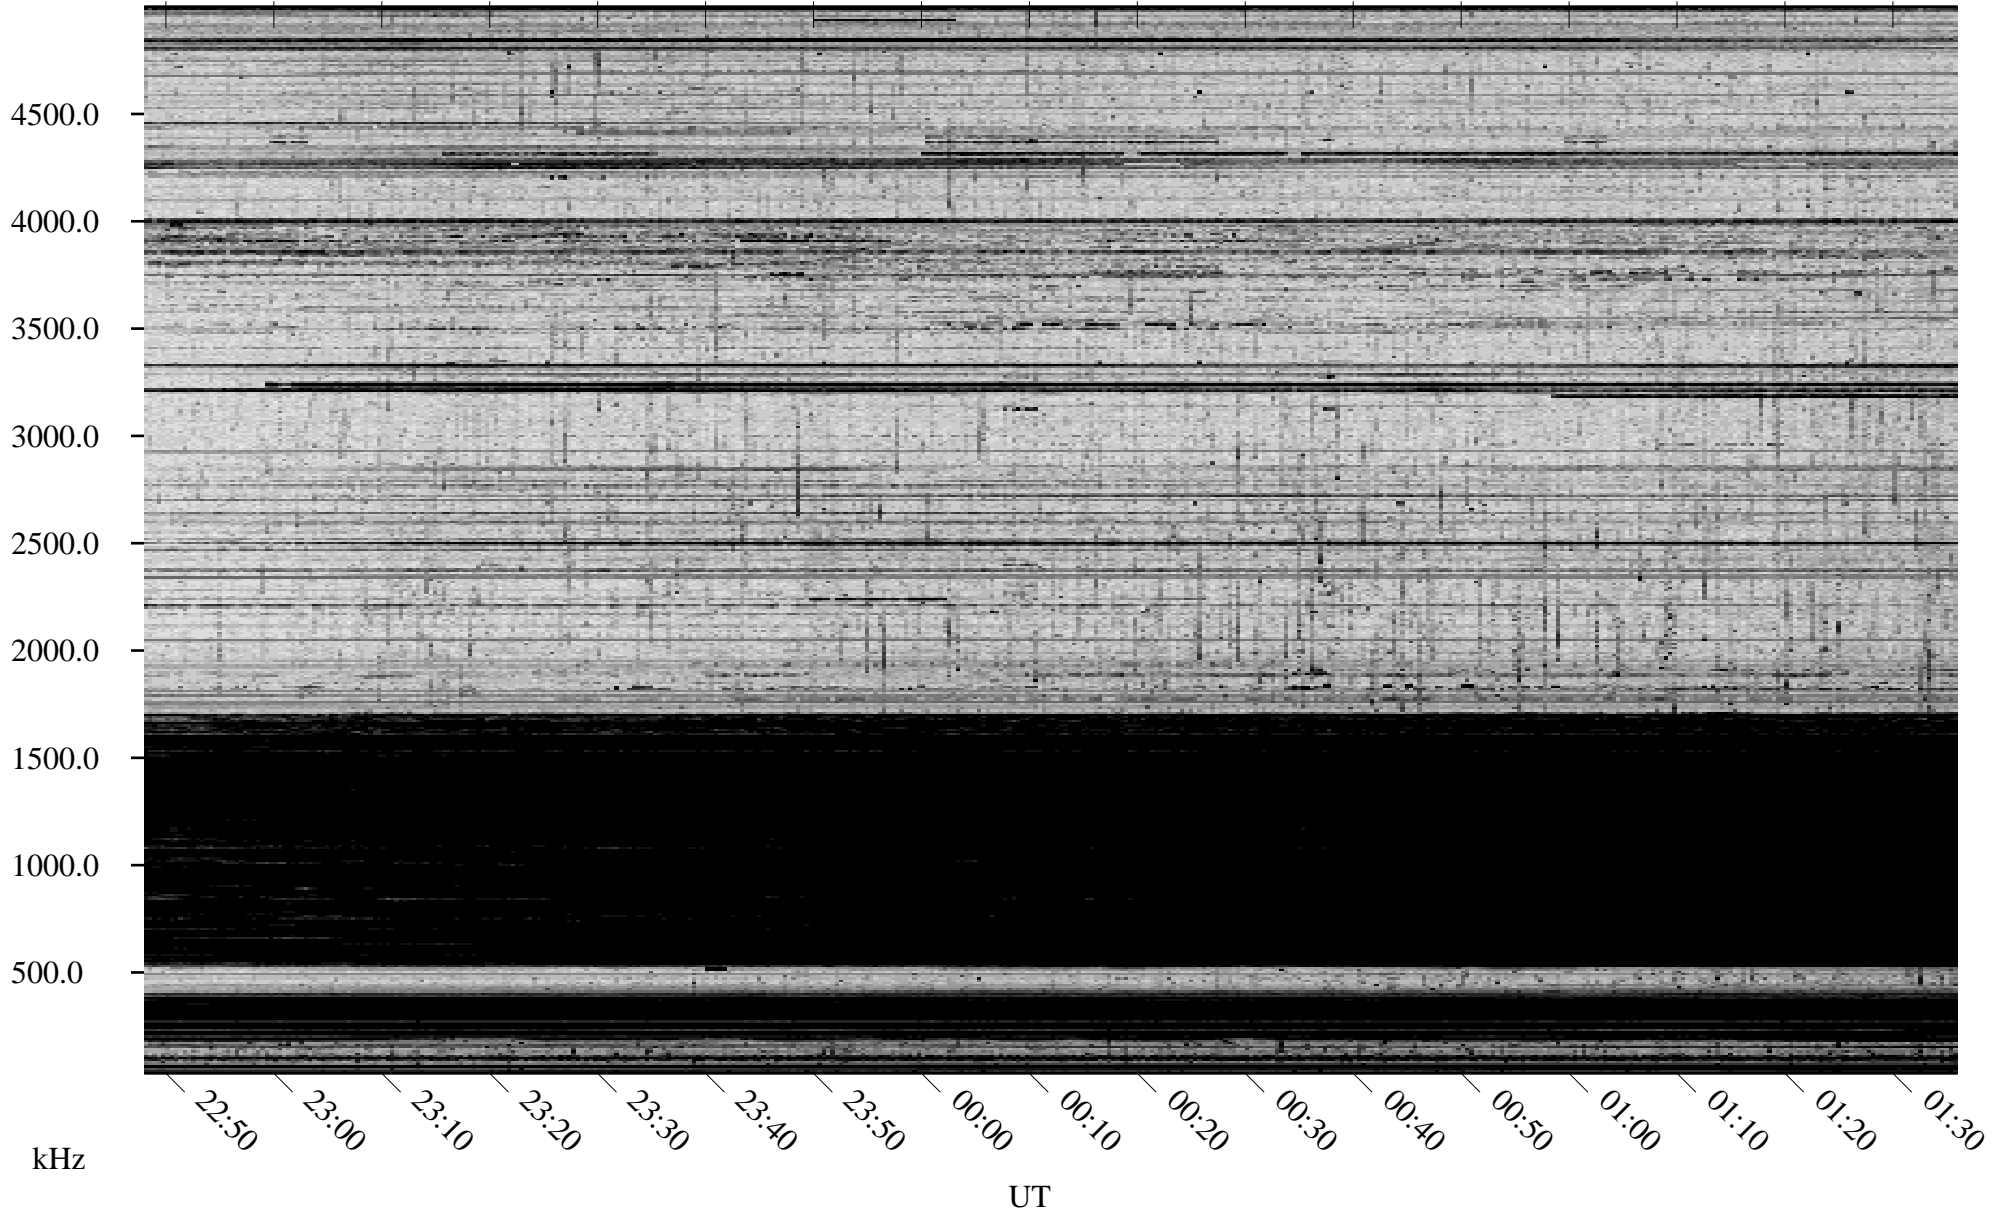

11/30/2009 Churchill, Manitoba

Linear Scale Black = 161 White = 15

ch09334l.r00SUm max_12

Page 1

11/30/2009 Churchill, Manitoba

Linear Scale Black = 161 White = 15

ch09334l.r00SUm max_12

Page 2

12/01/2009 Churchill, Manitoba

Linear Scale Black = 161 White = 15

ch09334l.r00SUm max_12

Page 3

12/01/2009 Churchill, Manitoba

Linear Scale Black = 161 White = 15

ch09334l.r00SUm max_12

Page 4

12/01/2009 Churchill, Manitoba

Linear Scale Black = 161 White = 15

ch09334l.r00SUm max_12

Page 5

12/01/2009 Churchill, Manitoba

Linear Scale Black = 161 White = 15

ch09334l.r00SUm max_12

Page 6

12/01/2009 Churchill, Manitoba

Linear Scale Black = 161 White = 15

ch09334l.r00SUm max_12

Page 7

12/01/2009 Churchill, Manitoba

Linear Scale Black = 161 White = 15

ch09334l.r00SUm max_12

Page 8