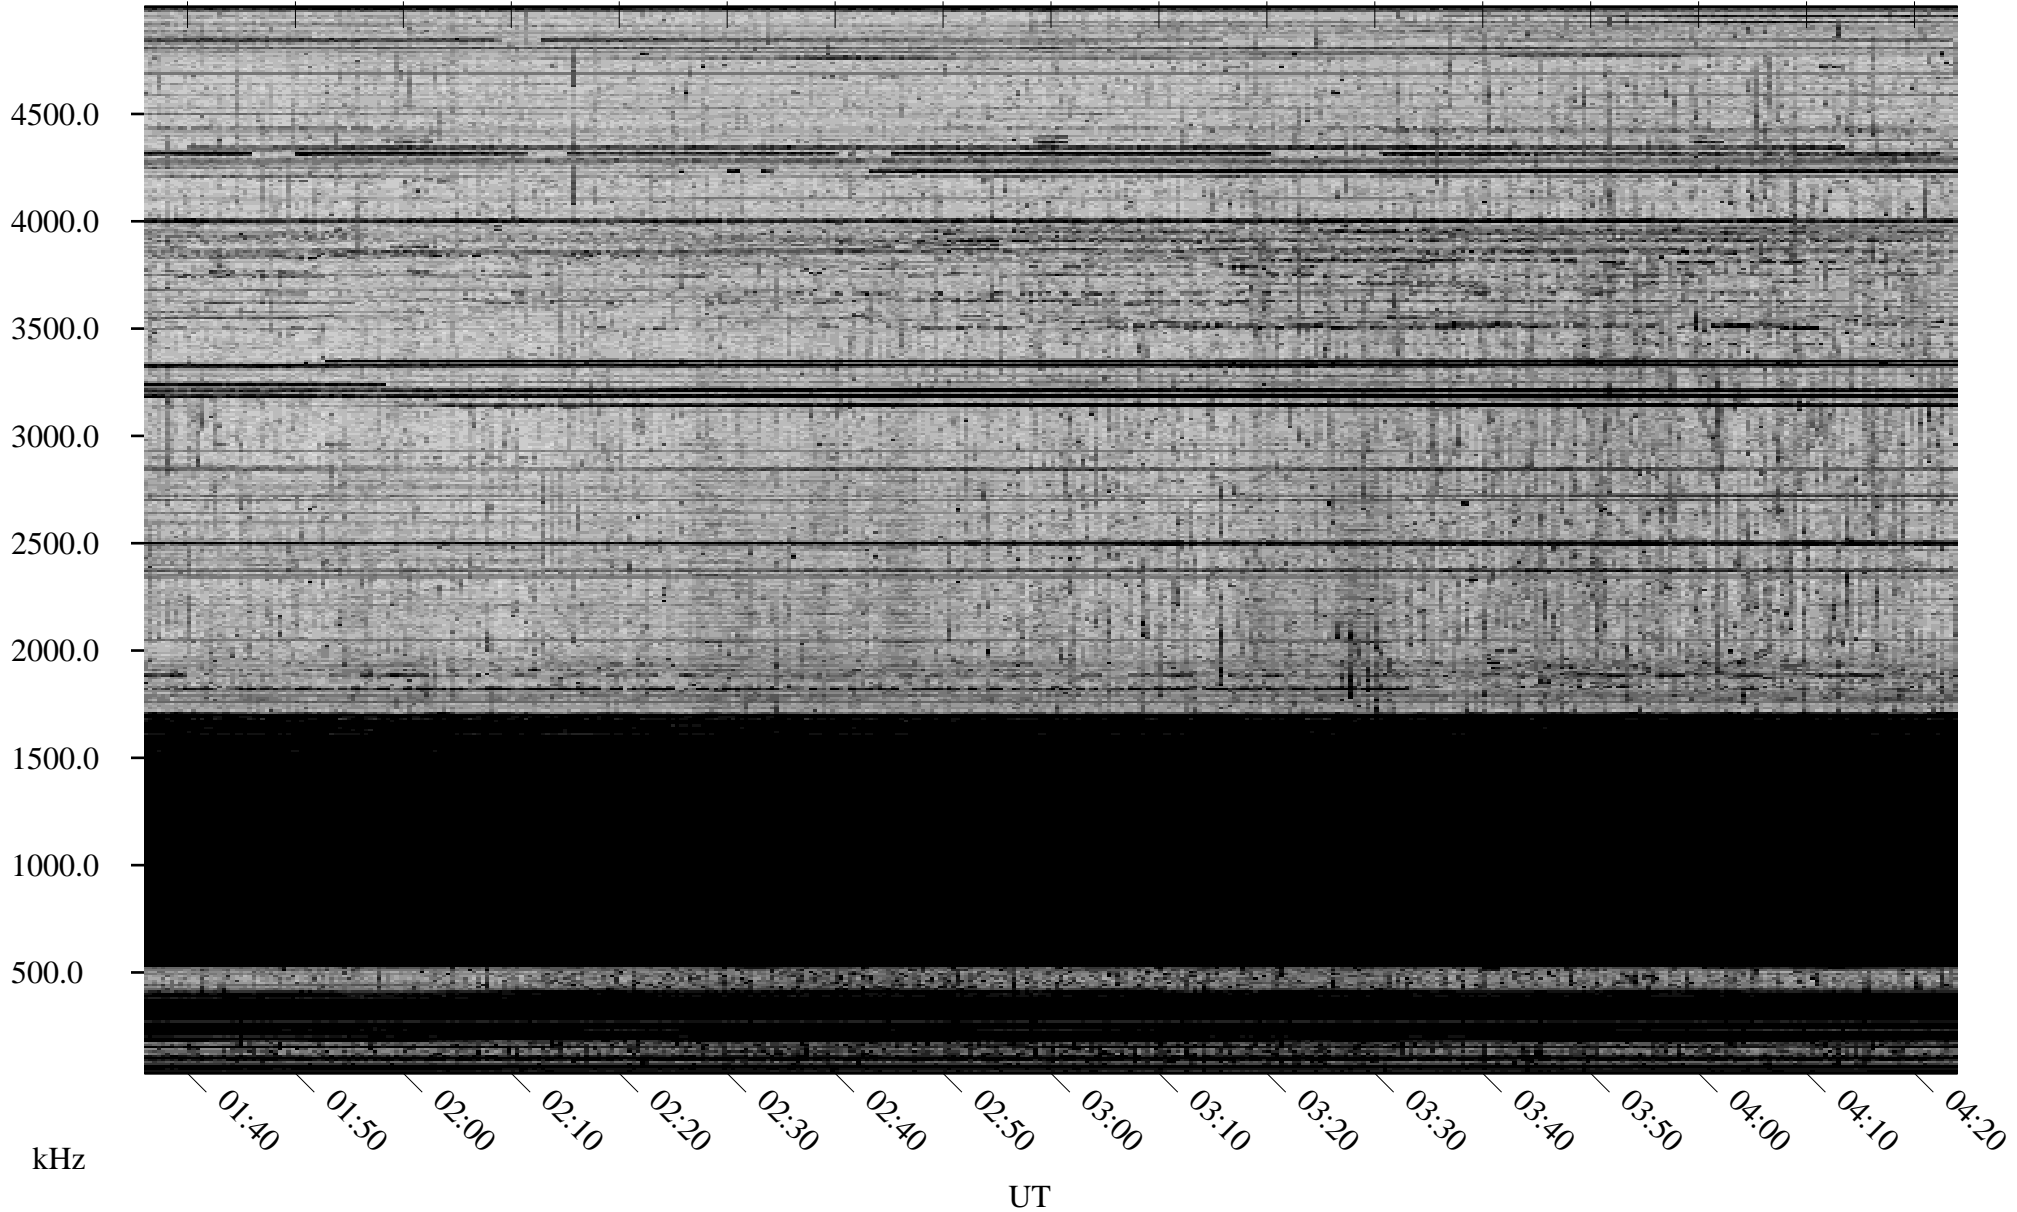

11/30/2009 Churchill, Manitoba

Linear Scale Black = 161 White = 15

ch09334l.r00SUm max_12

Page 1

11/30/2009 Churchill, Manitoba

Linear Scale Black = 161 White = 15

ch09334l.r00SUm max_12

Page 2

12/01/2009 Churchill, Manitoba

Linear Scale Black = 161 White = 15

ch09334l.r00SUm max_12

Page 3

12/01/2009 Churchill, Manitoba

Linear Scale Black = 161 White = 15

ch09334l.r00SUm max_12

Page 4

12/01/2009 Churchill, Manitoba

Linear Scale Black = 161 White = 15

ch09334l.r00SUm max_12

Page 5

12/01/2009 Churchill, Manitoba

Linear Scale Black = 161 White = 15

ch09334l.r00SUm max_12

Page 6

12/01/2009 Churchill, Manitoba

Linear Scale Black = 161 White = 15

ch09334l.r00SUm max_12

Page 7

12/01/2009 Churchill, Manitoba

Linear Scale Black = 161 White = 15

ch09334l.r00SUm max_12

Page 8