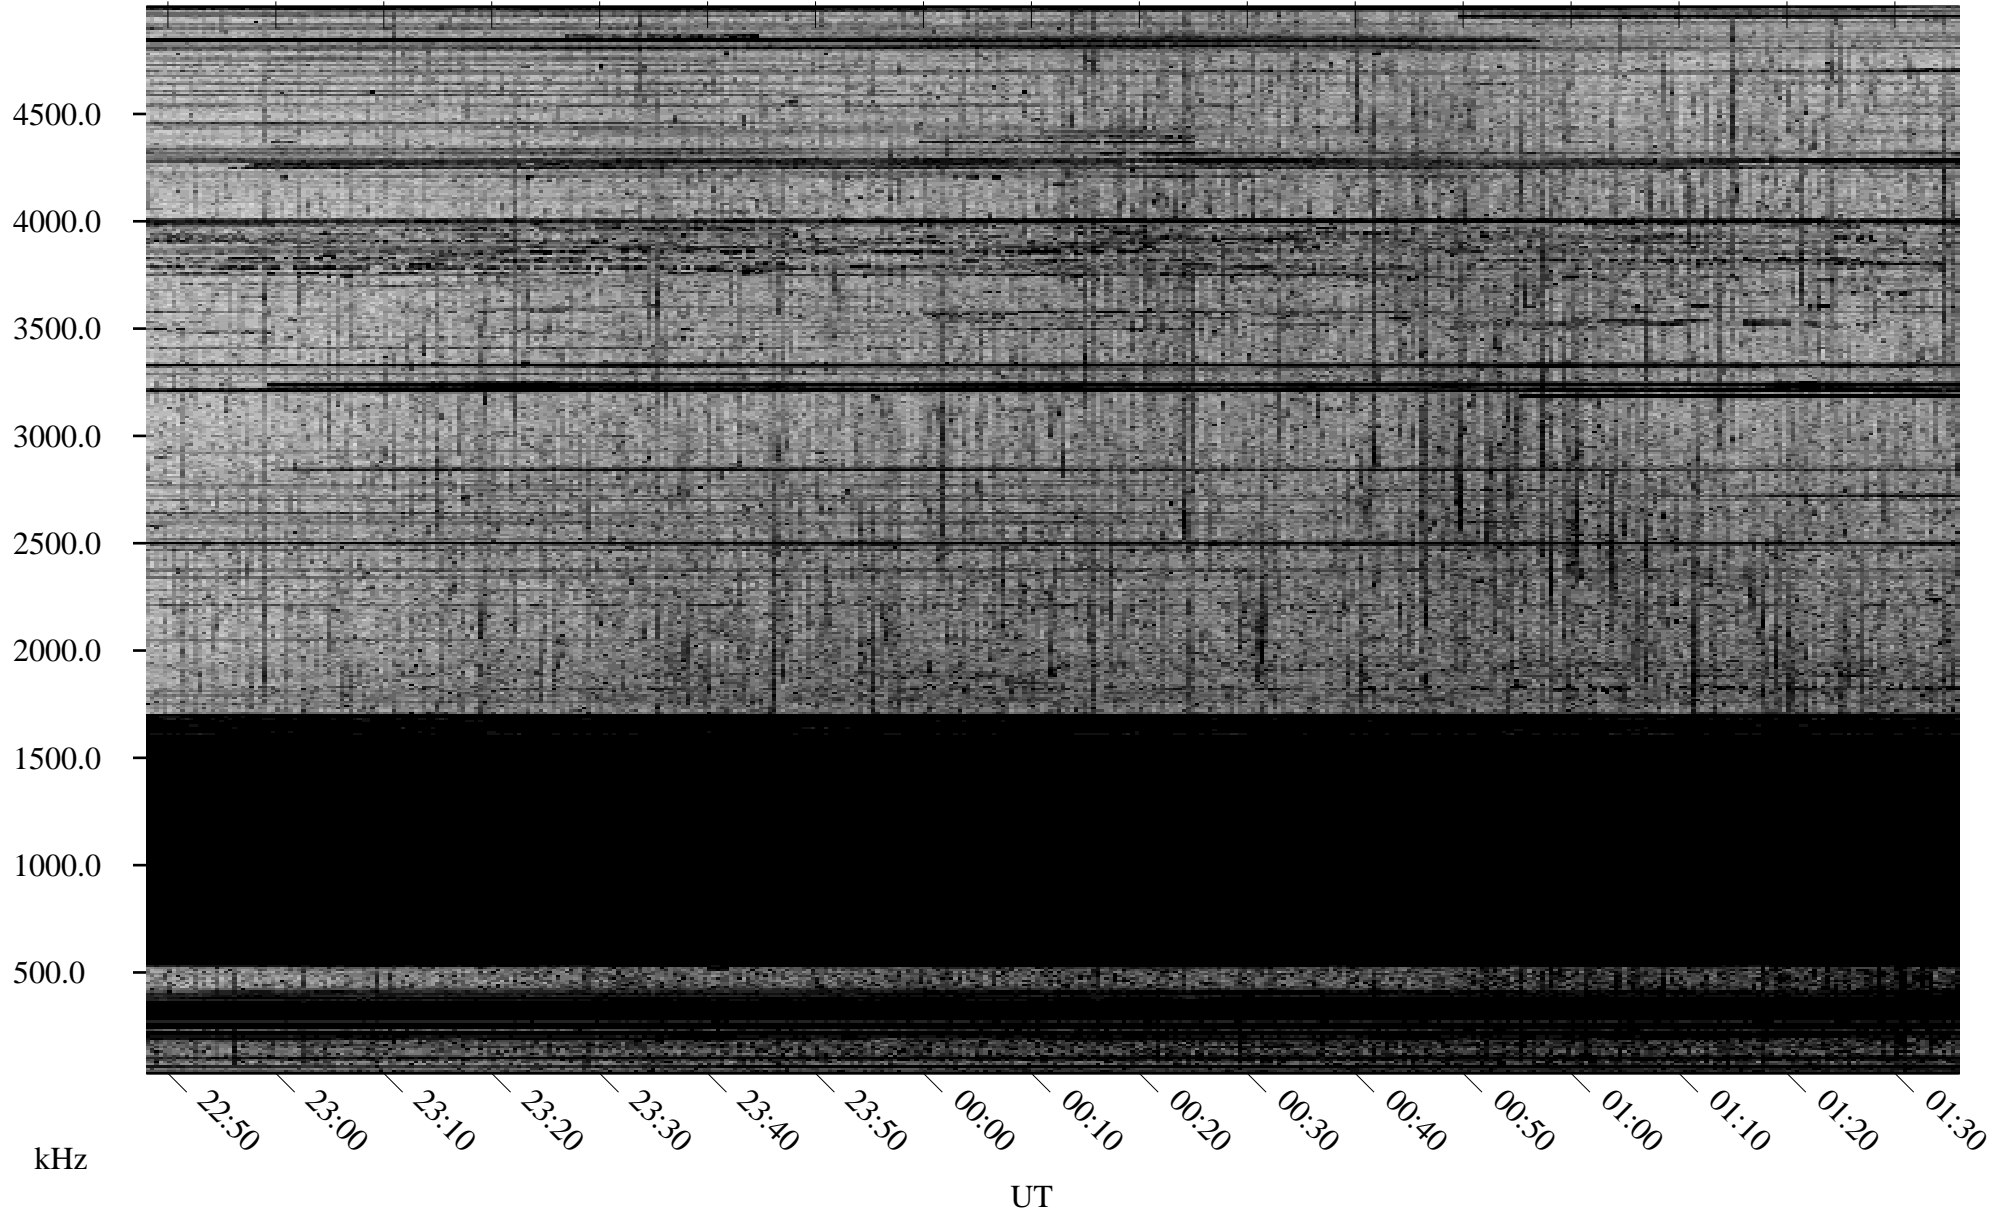

12/01/2009 Churchill, Manitoba

Linear Scale Black = 161 White = 15

ch093351.r00SUm max_12

Page 1

12/01/2009 Churchill, Manitoba

Linear Scale Black = 161 White = 15

ch093351.r00SUm max_12

Page 2

12/02/2009 Churchill, Manitoba

Linear Scale Black = 161 White = 15

ch093351.r00SUm max_12

Page 3

12/02/2009 Churchill, Manitoba

Linear Scale Black = 161 White = 15

ch093351.r00SUm max_12

Page 4

12/02/2009 Churchill, Manitoba

Linear Scale Black = 161 White = 15

ch093351.r00SUm max_12

Page 5

12/02/2009 Churchill, Manitoba

Linear Scale Black = 161 White = 15

ch093351.r00SUm max_12

Page 6

12/02/2009 Churchill, Manitoba

Linear Scale Black = 161 White = 15

ch093351.r00SUm max_12

Page 7

12/02/2009 Churchill, Manitoba

Linear Scale Black = 161 White = 15

ch093351.r00SUm max_12

Page 8