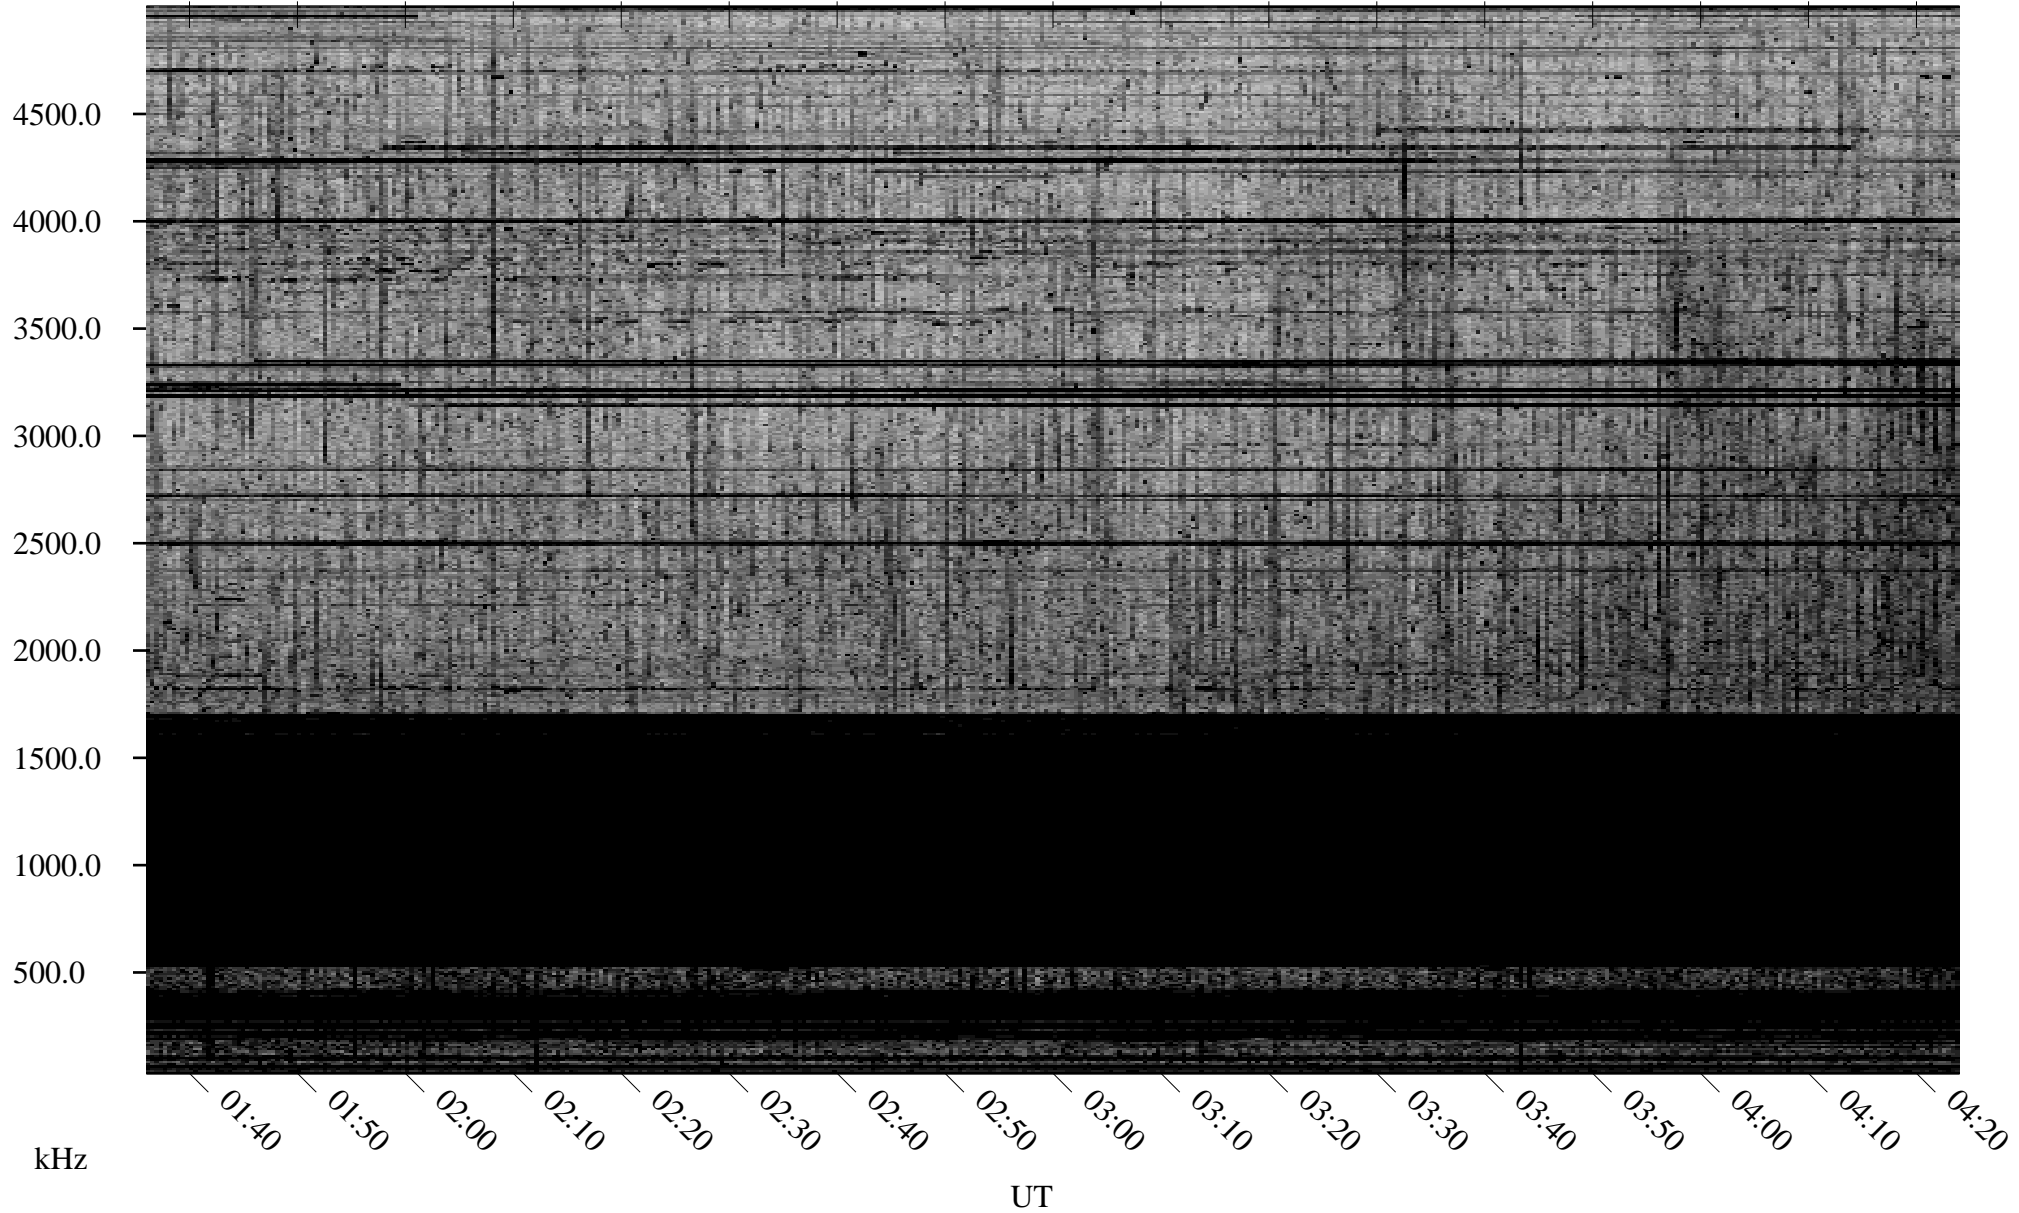

12/01/2009 Churchill, Manitoba

Linear Scale Black = 161 White = 15

ch093351.r00SUm max_12

Page 1

12/01/2009 Churchill, Manitoba

Linear Scale Black = 161 White = 15

ch093351.r00SUm max_12

Page 2

12/02/2009 Churchill, Manitoba

Linear Scale Black = 161 White = 15

ch093351.r00SUm max_12

Page 3

12/02/2009 Churchill, Manitoba

Linear Scale Black = 161 White = 15

ch093351.r00SUm max_12

Page 4

12/02/2009 Churchill, Manitoba

Linear Scale Black = 161 White = 15

ch093351.r00SUm max_12

Page 5

12/02/2009 Churchill, Manitoba

Linear Scale Black = 161 White = 15

ch093351.r00SUm max_12

Page 6

12/02/2009 Churchill, Manitoba

Linear Scale Black = 161 White = 15

ch093351.r00SUm max_12

Page 7

12/02/2009 Churchill, Manitoba

Linear Scale Black = 161 White = 15

ch093351.r00SUm max_12

Page 8