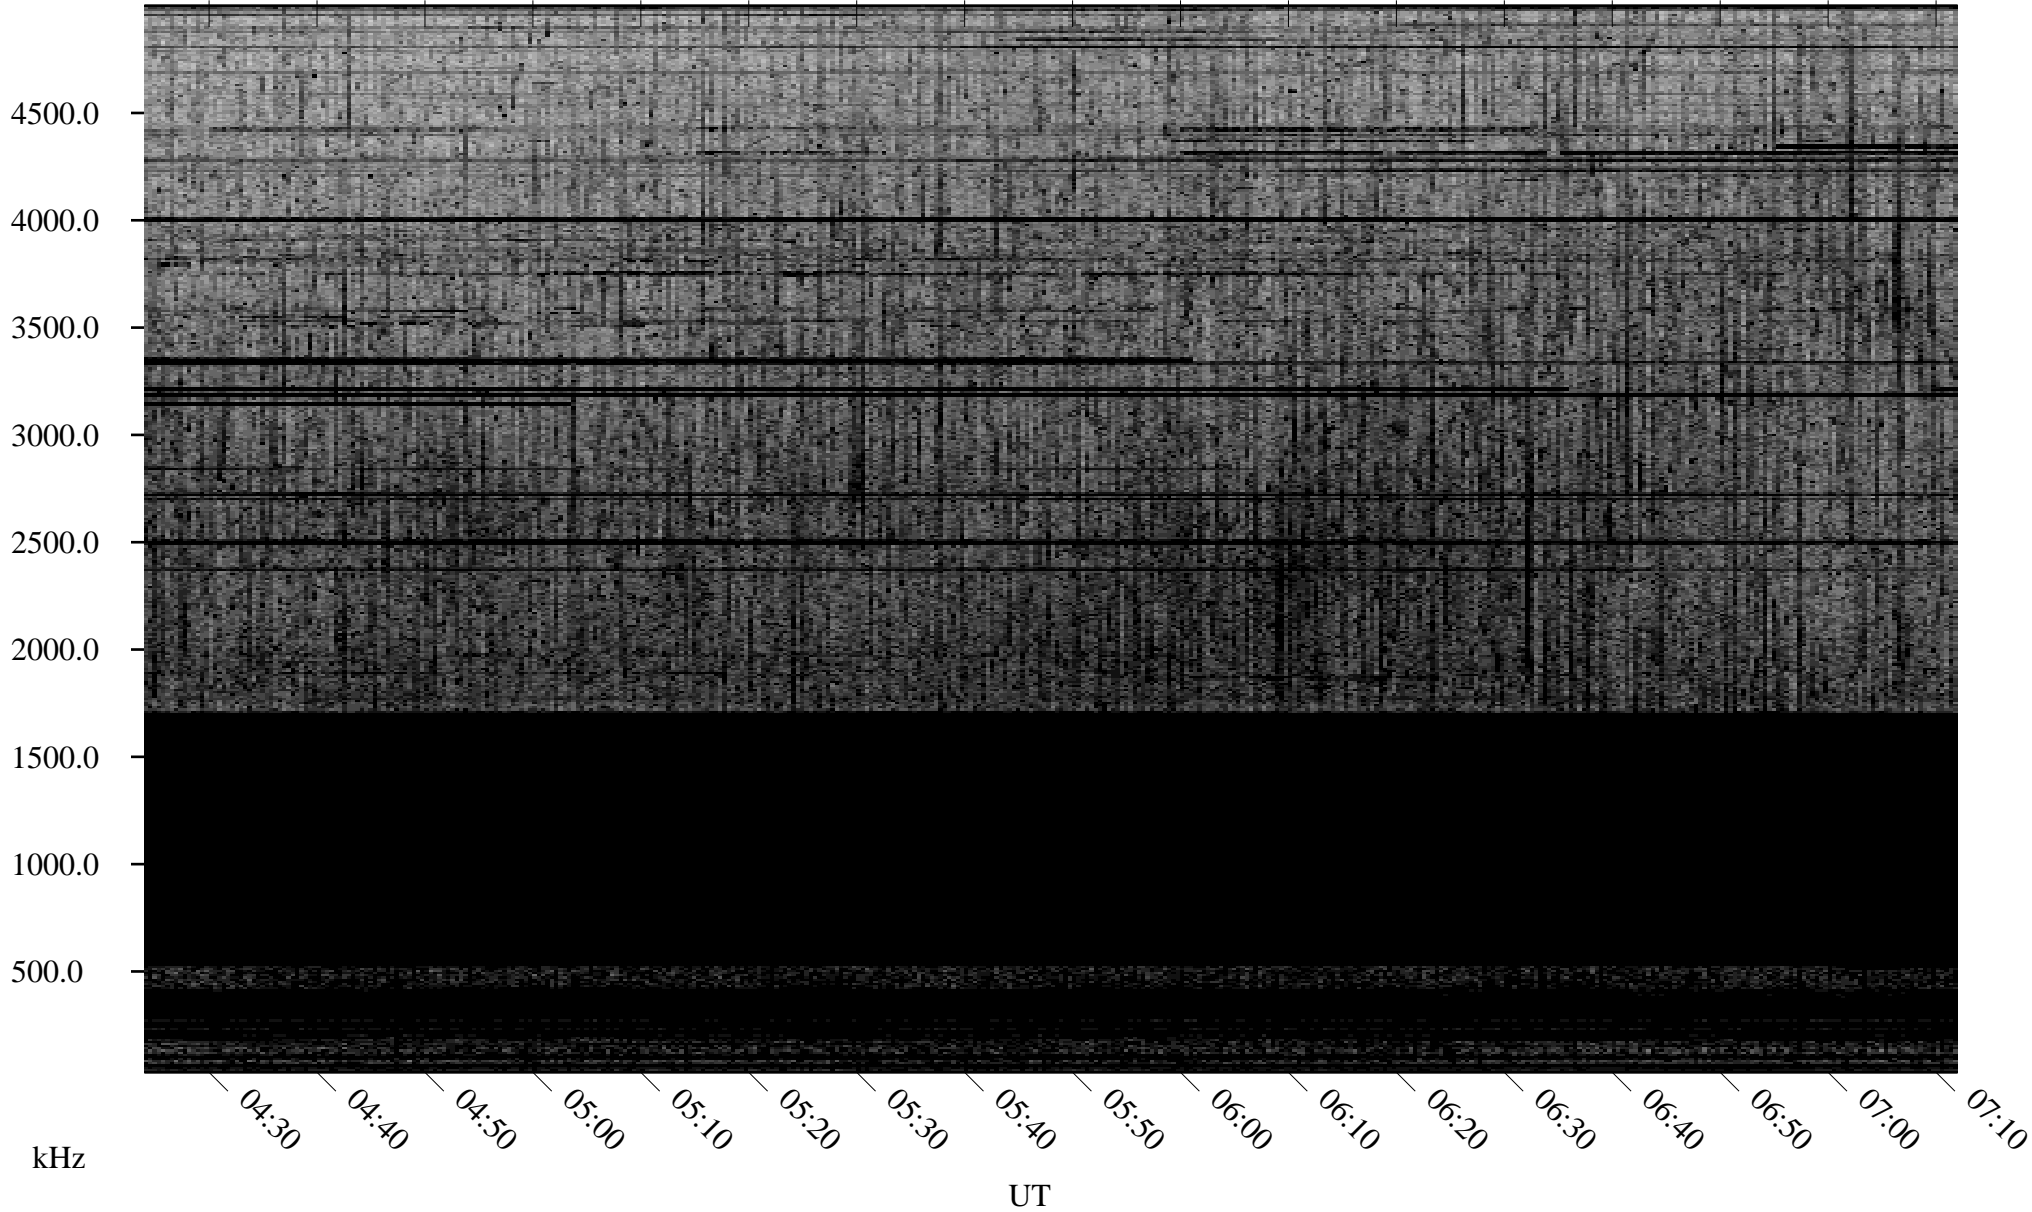

12/01/2009 Churchill, Manitoba

Linear Scale Black = 161 White = 15

ch093351.r00SUm max_12

Page 1

12/01/2009 Churchill, Manitoba

Linear Scale Black = 161 White = 15

ch093351.r00SUm max_12

Page 2

12/02/2009 Churchill, Manitoba

Linear Scale Black = 161 White = 15

ch093351.r00SUm max_12

Page 3

12/02/2009 Churchill, Manitoba

Linear Scale Black = 161 White = 15

ch093351.r00SUm max_12

Page 4

12/02/2009 Churchill, Manitoba

Linear Scale Black = 161 White = 15

ch093351.r00SUm max_12

Page 5

12/02/2009 Churchill, Manitoba

Linear Scale Black = 161 White = 15

ch093351.r00SUm max_12

Page 6

12/02/2009 Churchill, Manitoba

Linear Scale Black = 161 White = 15

ch093351.r00SUm max_12

Page 7

12/02/2009 Churchill, Manitoba

Linear Scale Black = 161 White = 15

ch093351.r00SUm max_12

Page 8