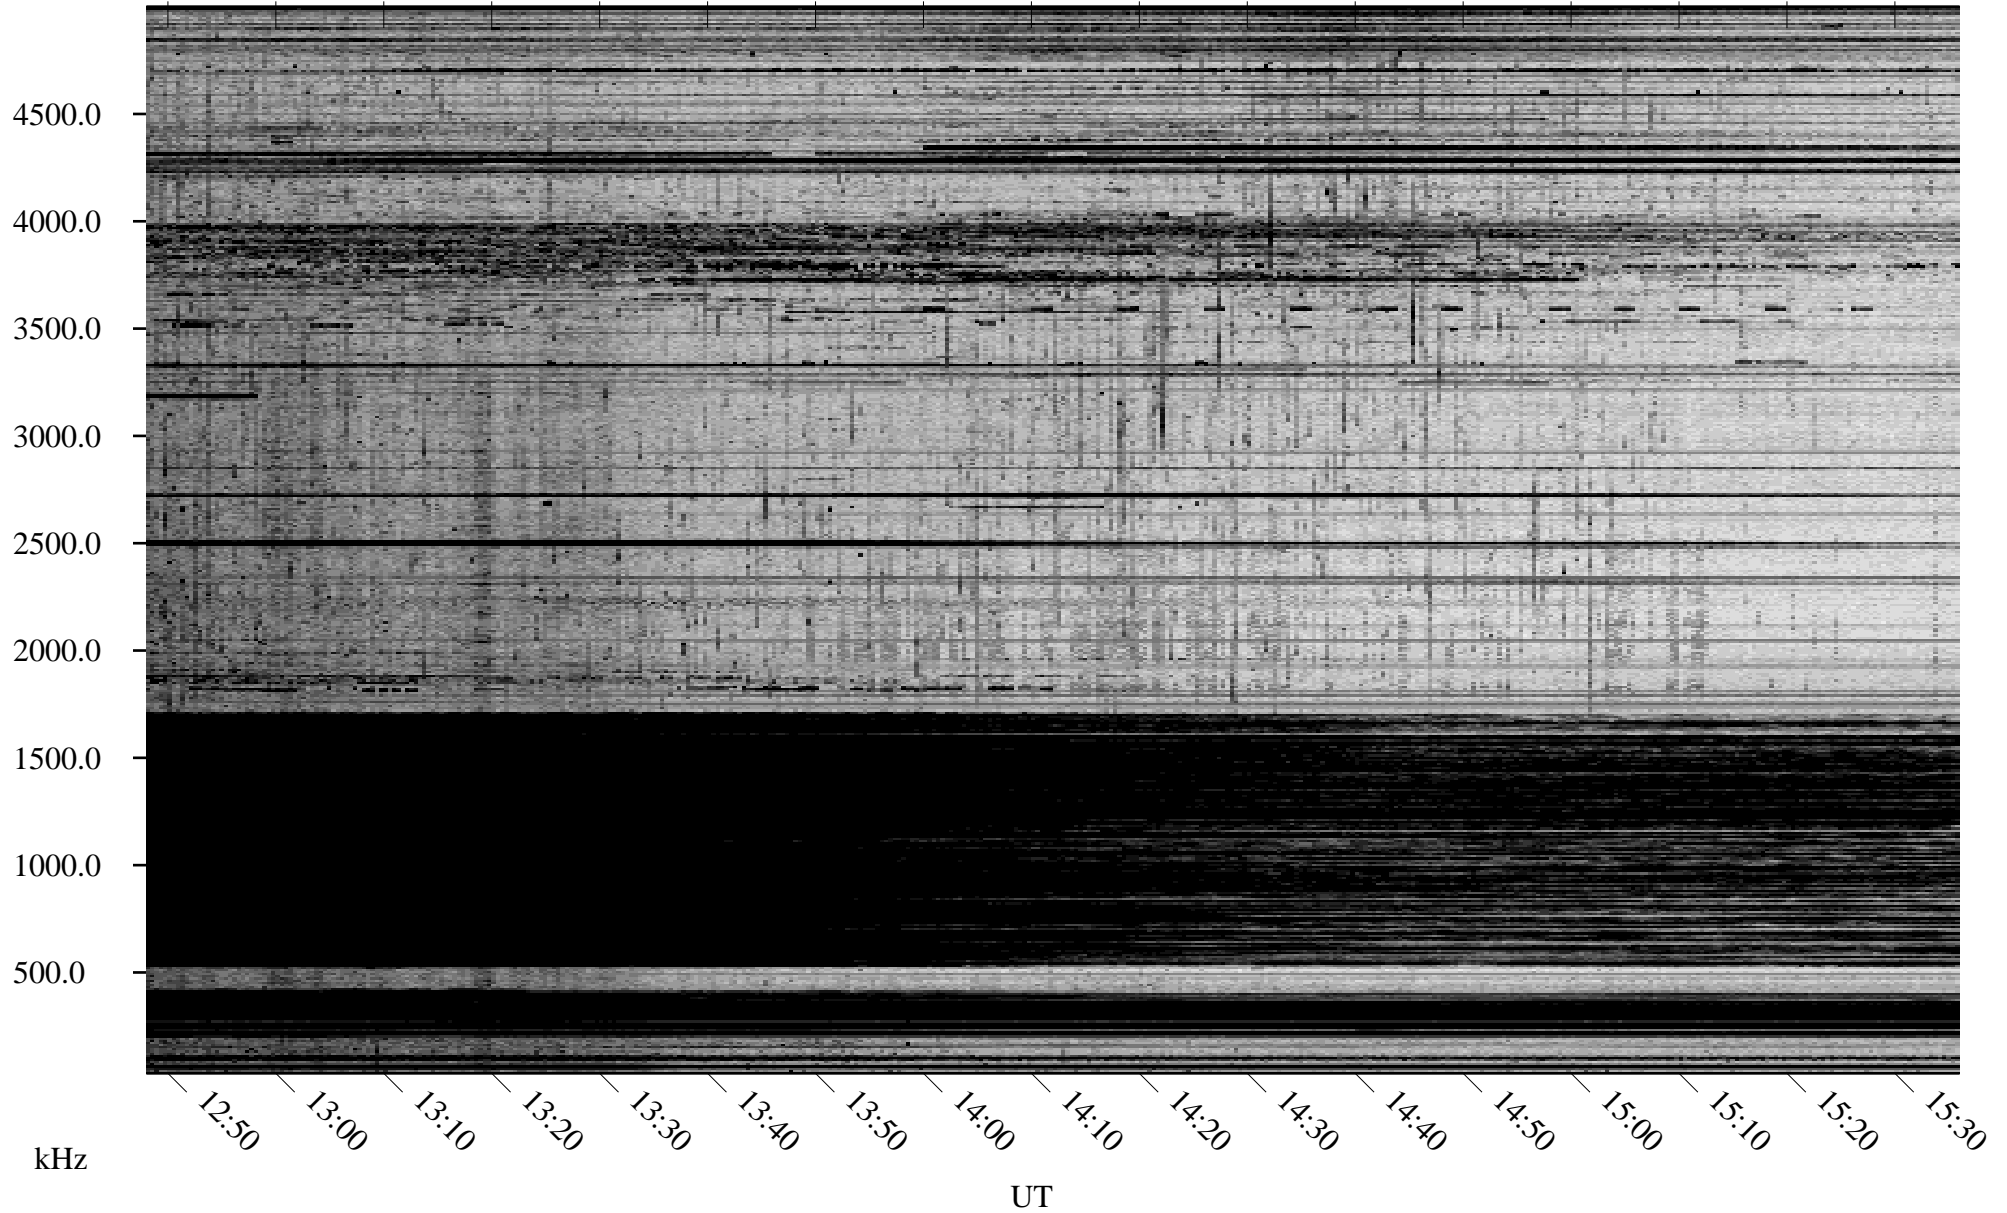

12/02/2009 Churchill, Manitoba

Linear Scale Black = 161 White = 15

ch093351.r00SUm max_12

Page 3

12/02/2009 Churchill, Manitoba

Linear Scale Black = 161 White = 15

ch093351.r00SUm max_12

Page 4

12/02/2009 Churchill, Manitoba

Linear Scale Black = 161 White = 15

ch093351.r00SUm max_12

Page 5

12/02/2009 Churchill, Manitoba

Linear Scale Black = 161 White = 15

ch093351.r00SUm max_12

Page 6

12/02/2009 Churchill, Manitoba

Linear Scale Black = 161 White = 15

ch093351.r00SUm max_12

Page 7

12/02/2009 Churchill, Manitoba

Linear Scale Black = 161 White = 15

ch093351.r00SUm max_12

Page 8