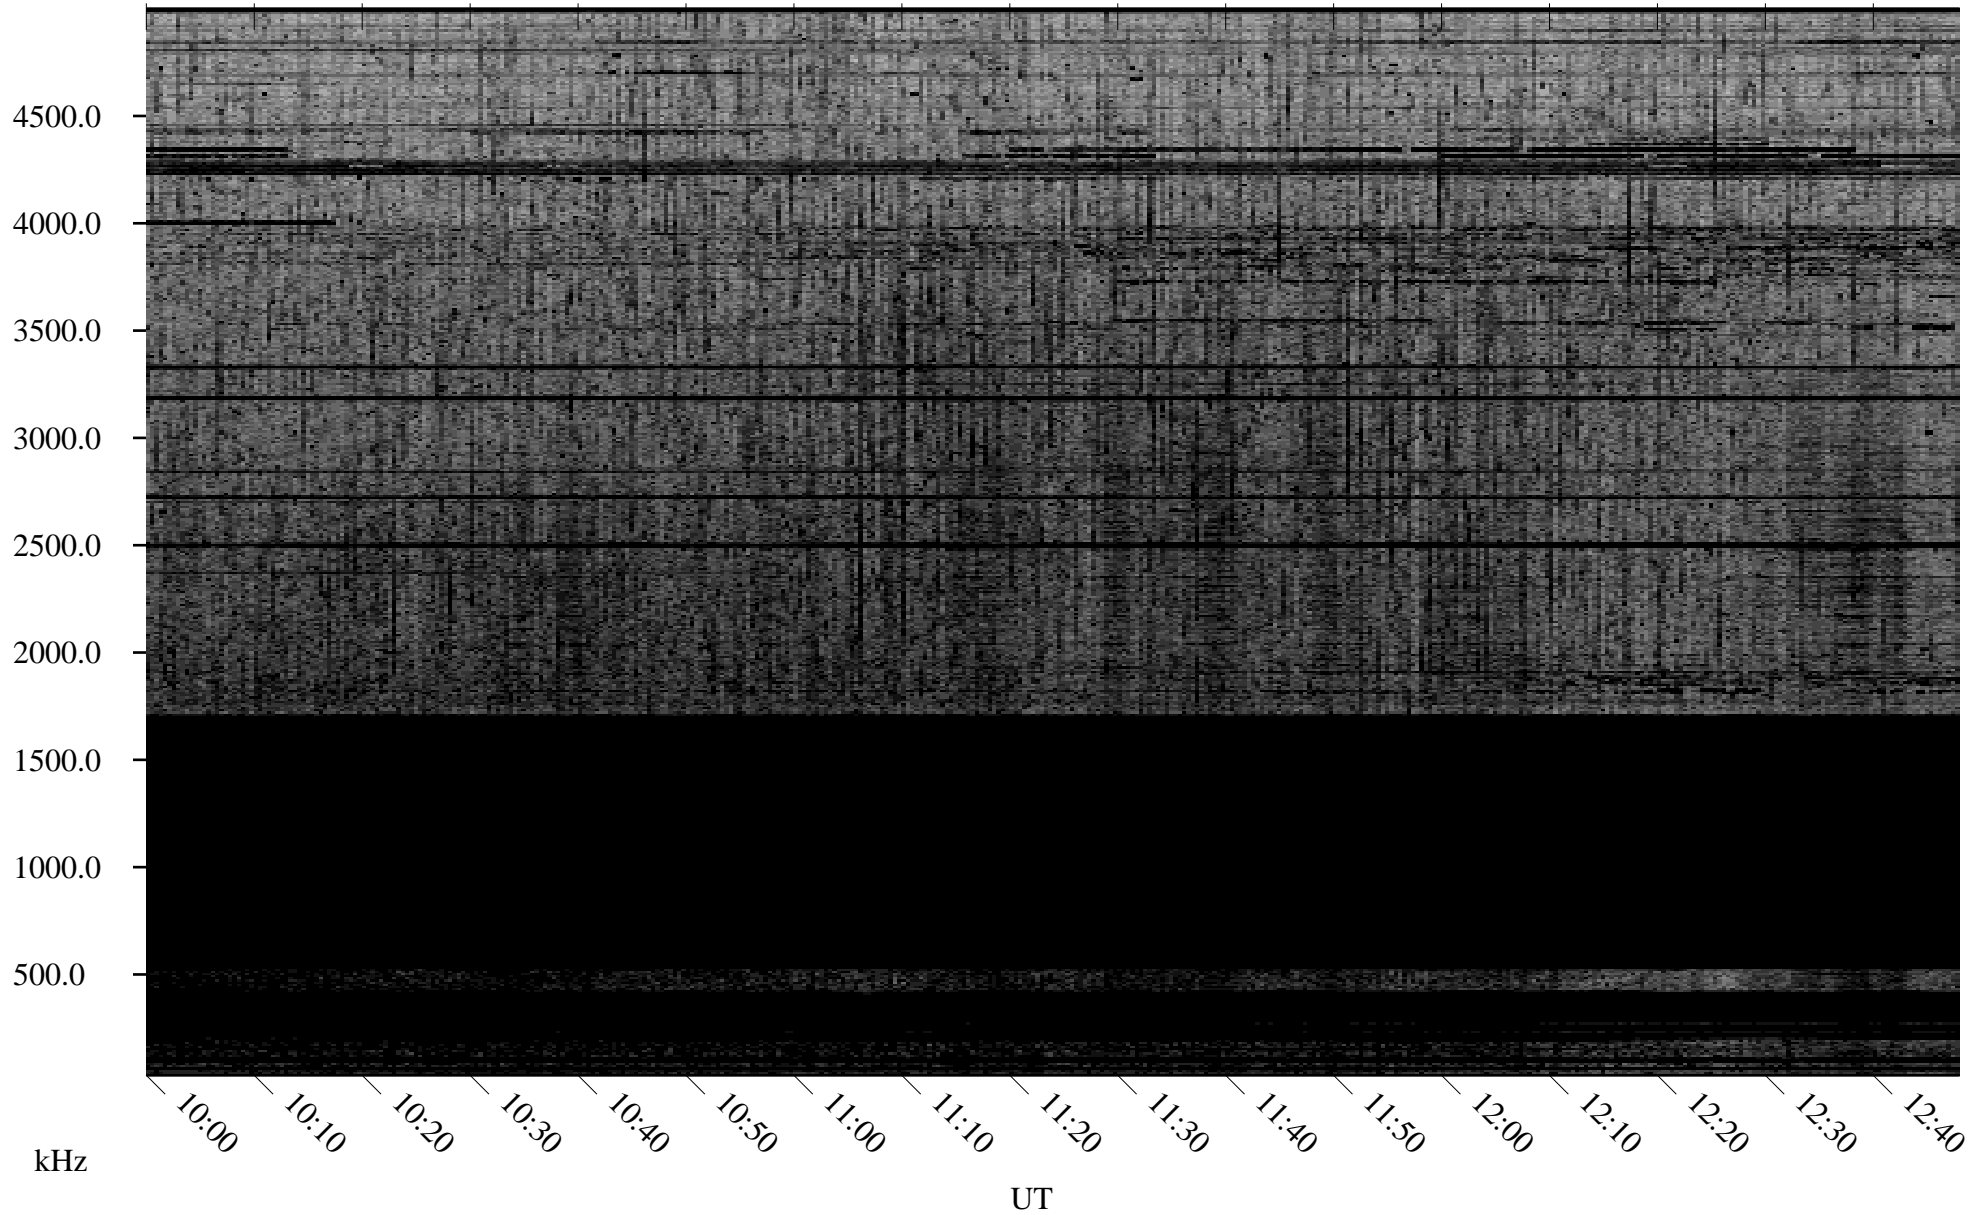

12/02/2009 Churchill, Manitoba

Linear Scale Black = 161 White = 15

ch093351.r00SUm max_12

Page 3

12/02/2009 Churchill, Manitoba

Linear Scale Black = 161 White = 15

ch093351.r00SUm max_12

Page 4

12/02/2009 Churchill, Manitoba

Linear Scale Black = 161 White = 15

ch093351.r00SUm max_12

Page 5

12/02/2009 Churchill, Manitoba

Linear Scale Black = 161 White = 15

ch093351.r00SUm max_12

Page 6

12/02/2009 Churchill, Manitoba

Linear Scale Black = 161 White = 15

ch093351.r00SUm max_12

Page 7

12/02/2009 Churchill, Manitoba

Linear Scale Black = 161 White = 15

ch093351.r00SUm max_12

Page 8