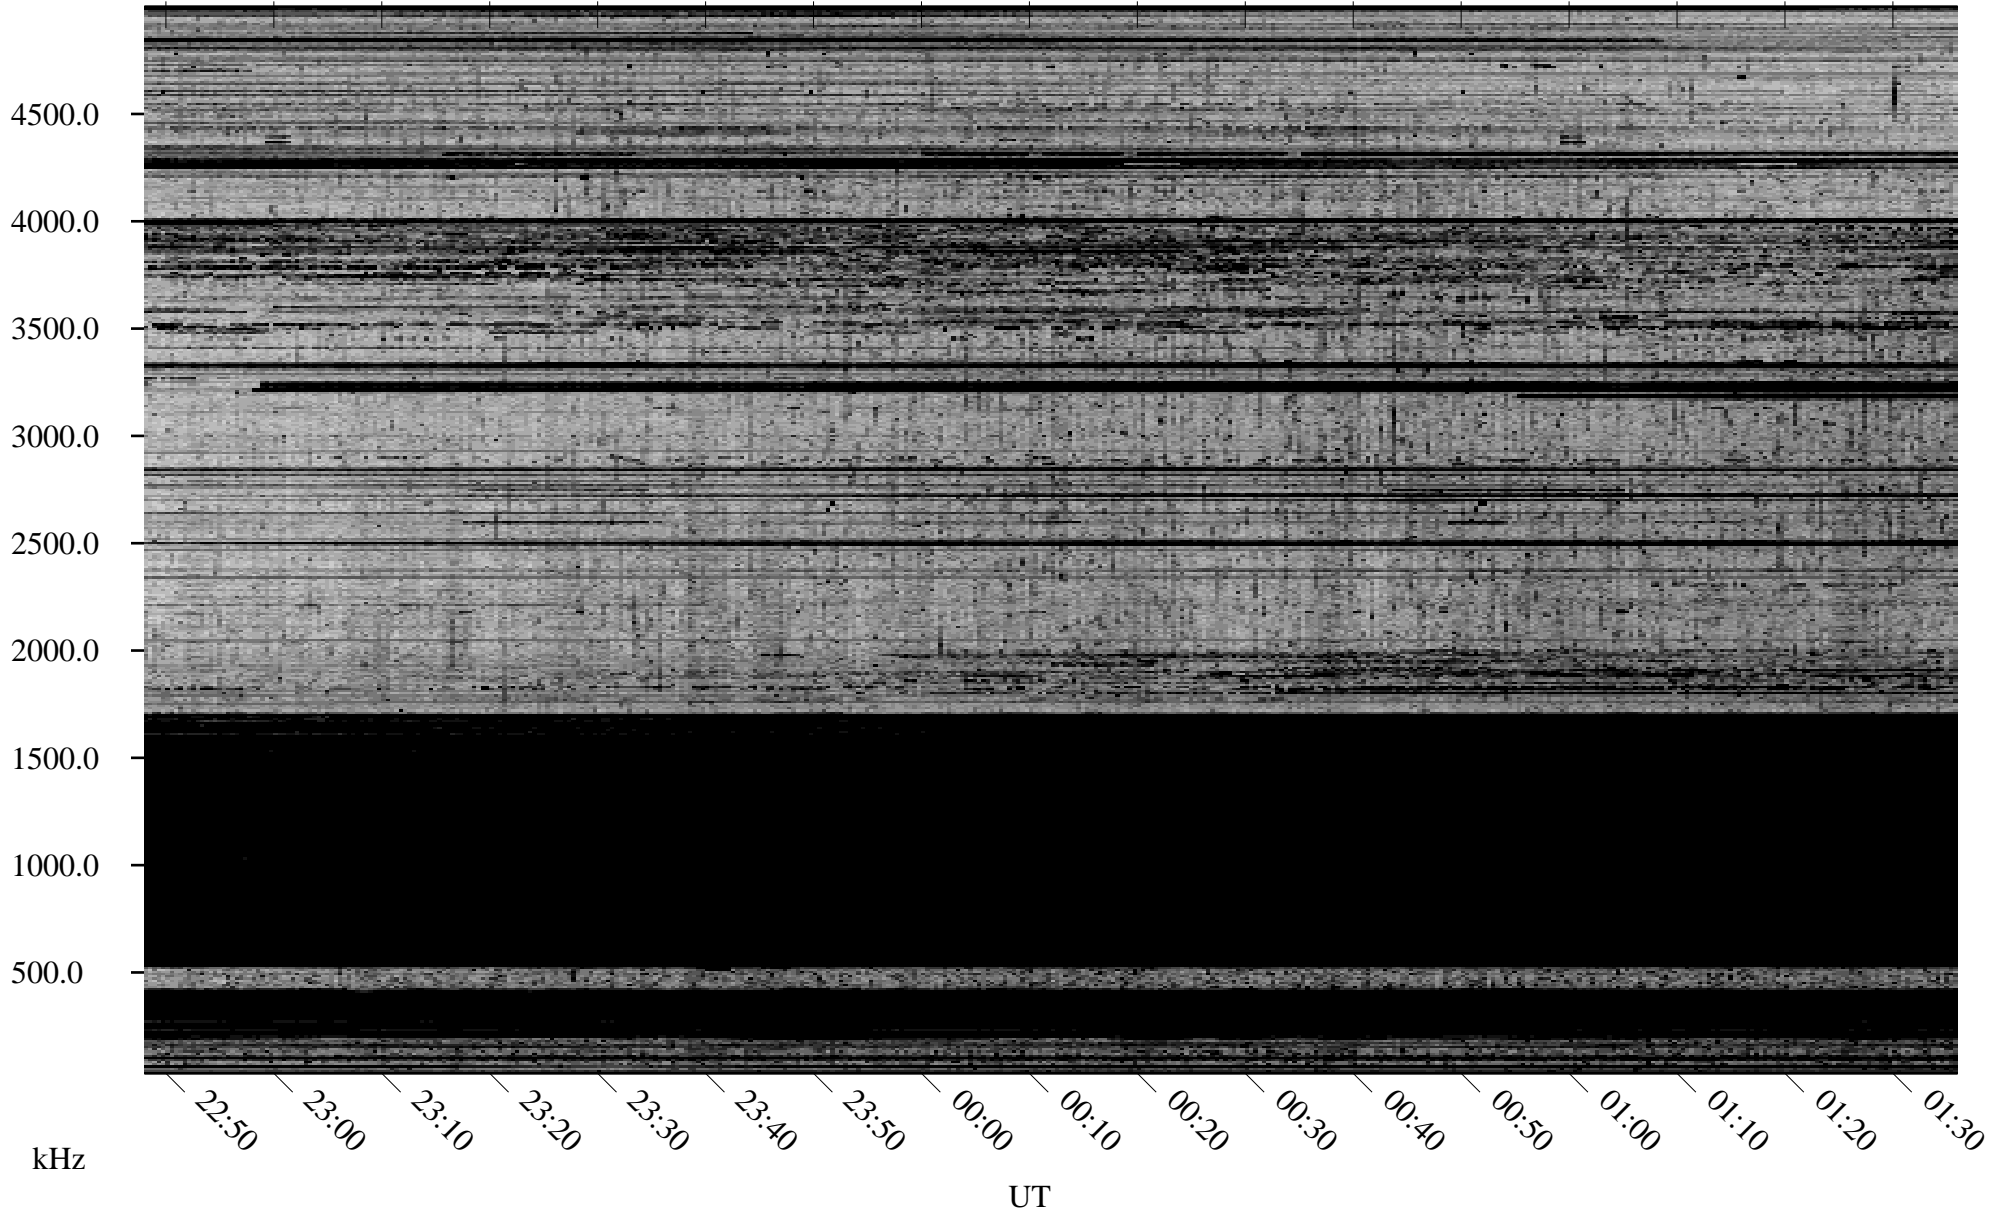

12/02/2009 Churchill, Manitoba

Linear Scale Black = 161 White = 15

ch09336l.r00SUm max_12

Page 1

12/02/2009 Churchill, Manitoba

Linear Scale Black = 161 White = 15

ch09336l.r00SUm max_12

Page 2

12/03/2009 Churchill, Manitoba

Linear Scale Black = 161 White = 15

ch09336l.r00SUm max_12

Page 3

12/03/2009 Churchill, Manitoba

Linear Scale Black = 161 White = 15

ch09336l.r00SUm max_12

Page 4

12/03/2009 Churchill, Manitoba

Linear Scale Black = 161 White = 15

ch09336l.r00SUm max_12

Page 5

12/03/2009 Churchill, Manitoba

Linear Scale Black = 161 White = 15

ch09336l.r00SUm max_12

Page 6

12/03/2009 Churchill, Manitoba

Linear Scale Black = 161 White = 15

ch09336l.r00SUm max_12

Page 7

12/03/2009 Churchill, Manitoba

Linear Scale Black = 161 White = 15

ch09336l.r00SUm max_12