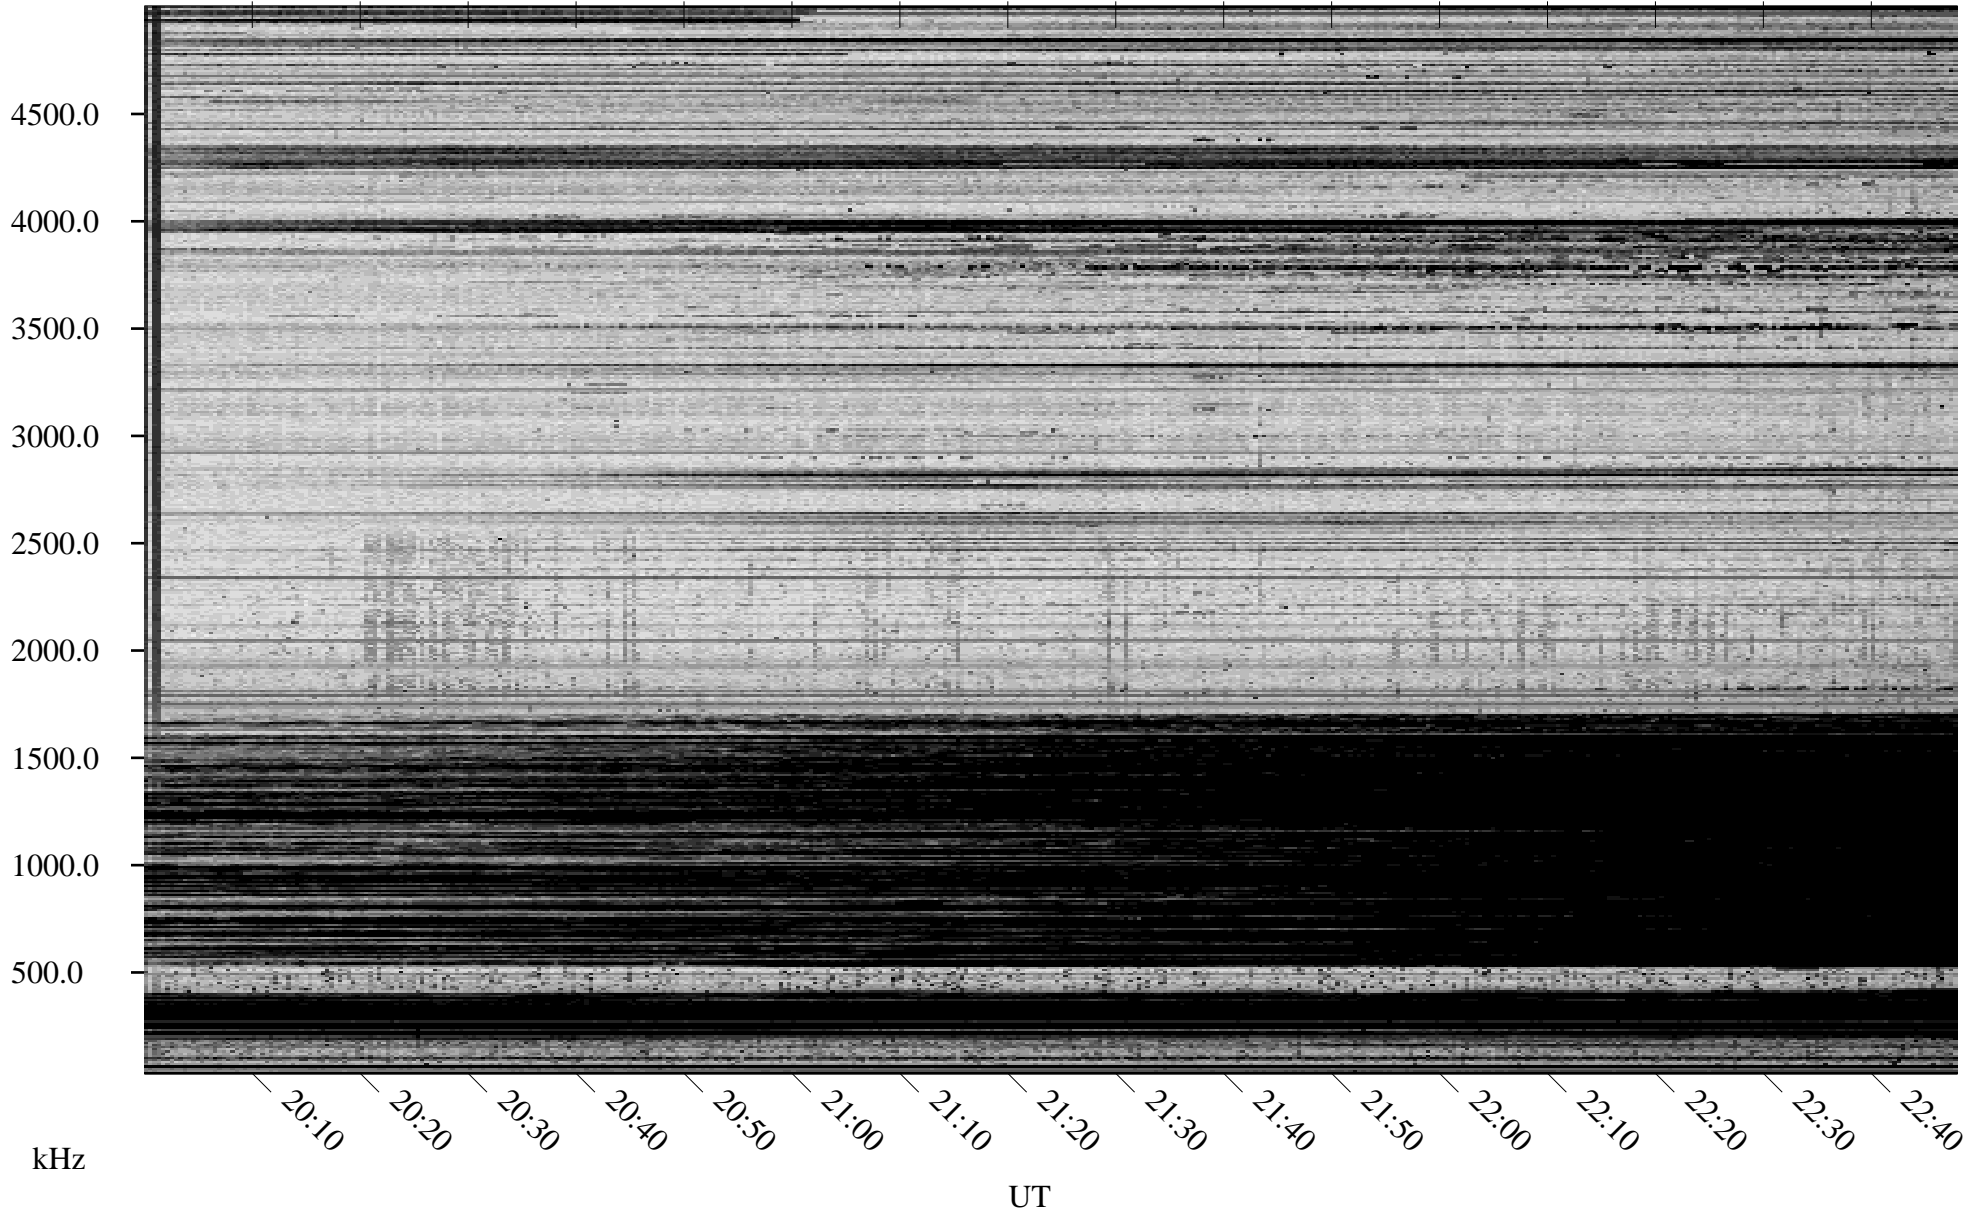

12/02/2009 Churchill, Manitoba

Linear Scale Black = 161 White = 15

ch09336l.r00SUm max_12

Page 1

12/02/2009 Churchill, Manitoba

Linear Scale Black = 161 White = 15

ch09336l.r00SUm max_12

Page 2

12/03/2009 Churchill, Manitoba

Linear Scale Black = 161 White = 15

ch09336l.r00SUm max_12

Page 3

12/03/2009 Churchill, Manitoba

Linear Scale Black = 161 White = 15

ch09336l.r00SUm max_12

Page 4

12/03/2009 Churchill, Manitoba

Linear Scale Black = 161 White = 15

ch09336l.r00SUm max_12

Page 5

12/03/2009 Churchill, Manitoba

Linear Scale Black = 161 White = 15

ch09336l.r00SUm max_12

Page 6

12/03/2009 Churchill, Manitoba

Linear Scale Black = 161 White = 15

ch09336l.r00SUm max_12

Page 7

12/03/2009 Churchill, Manitoba

Linear Scale Black = 161 White = 15

ch09336l.r00SUm max_12