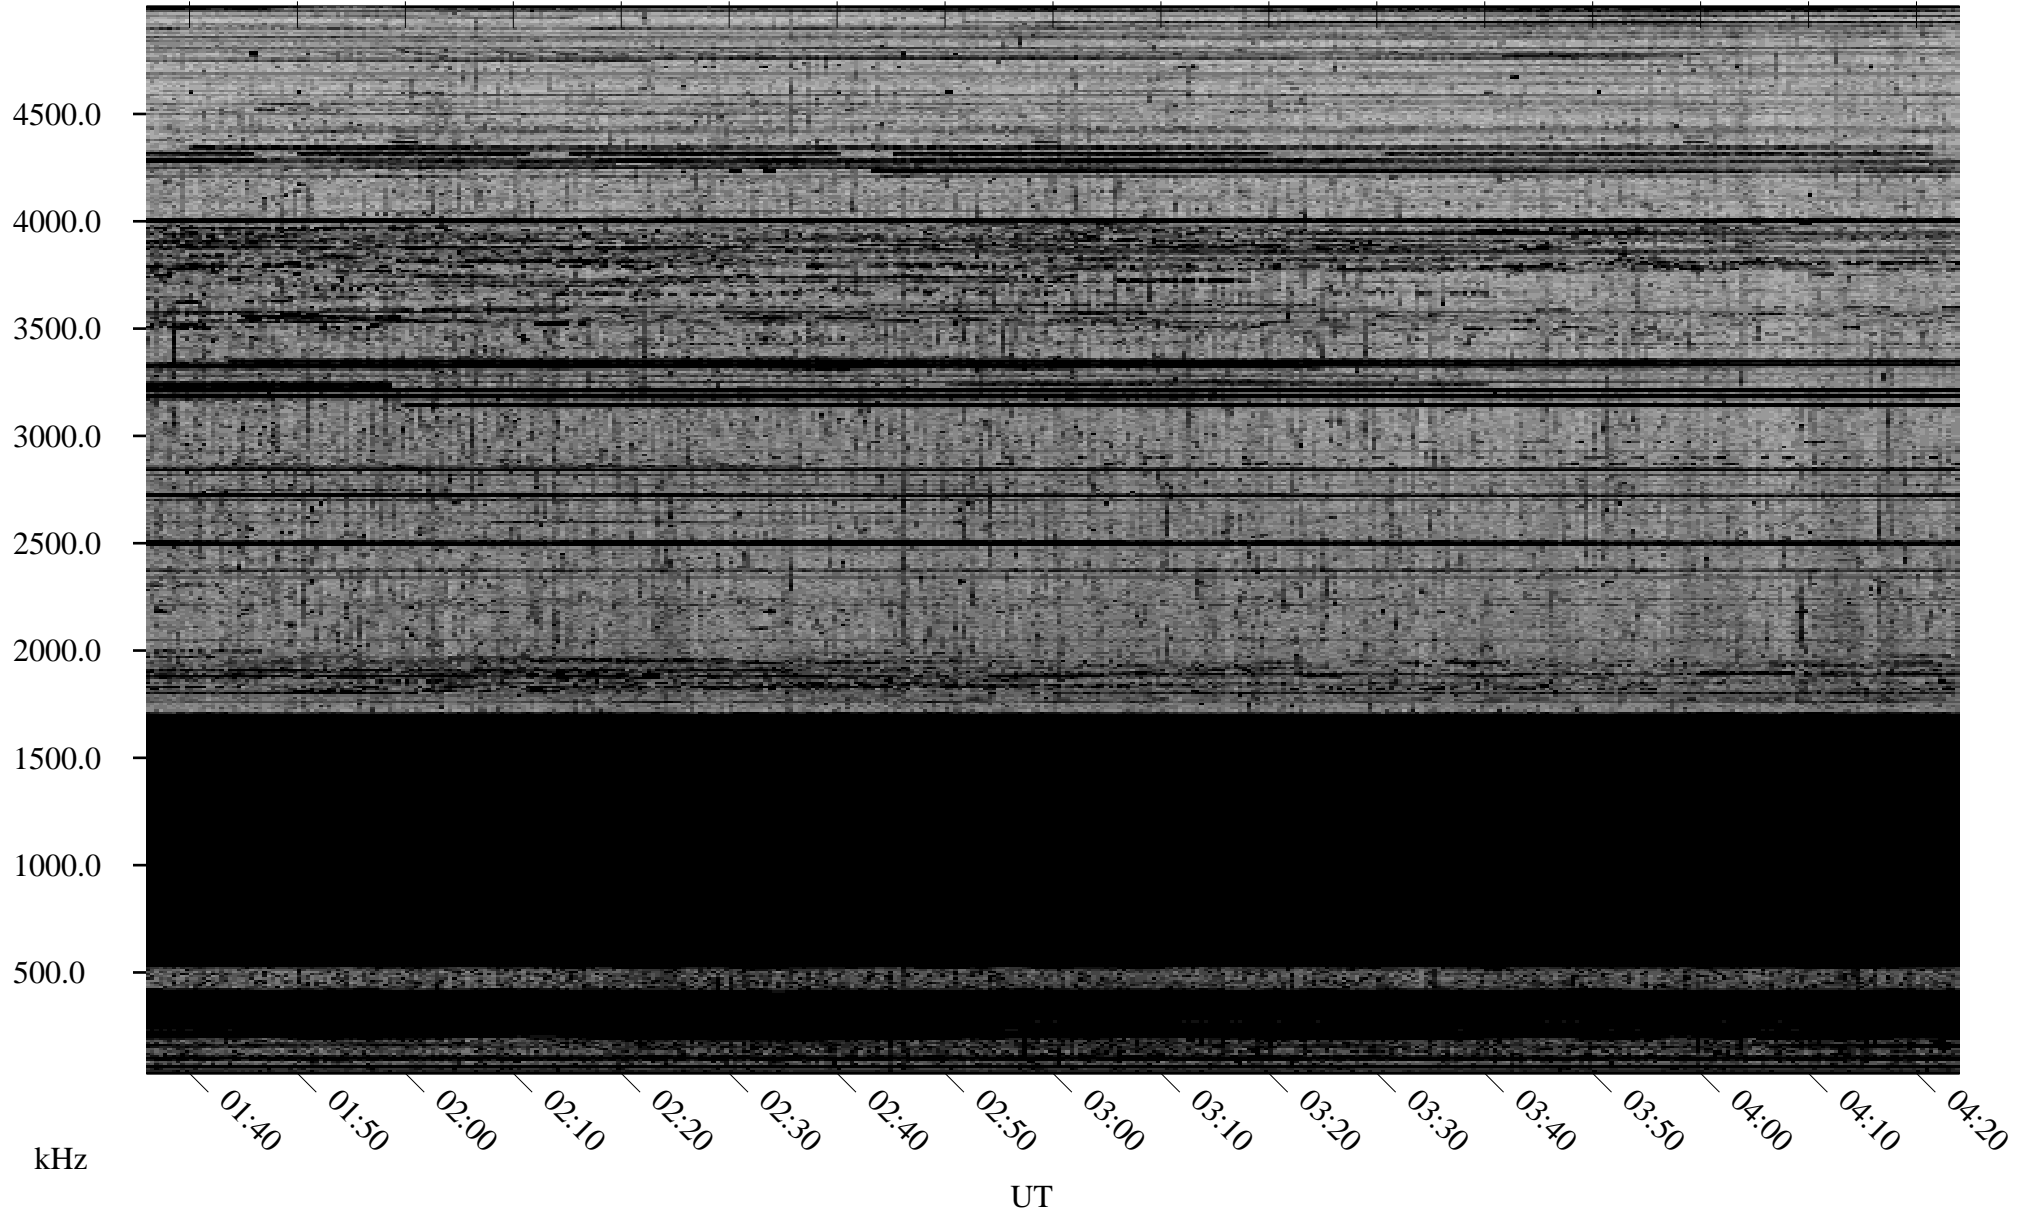

12/02/2009 Churchill, Manitoba

Linear Scale Black = 161 White = 15

ch09336l.r00SUm max_12

Page 1

12/02/2009 Churchill, Manitoba

Linear Scale Black = 161 White = 15

ch09336l.r00SUm max_12

Page 2

12/03/2009 Churchill, Manitoba

Linear Scale Black = 161 White = 15

ch09336l.r00SUm max_12

Page 3

12/03/2009 Churchill, Manitoba

Linear Scale Black = 161 White = 15

ch09336l.r00SUm max_12

Page 4

12/03/2009 Churchill, Manitoba

Linear Scale Black = 161 White = 15

ch09336l.r00SUm max_12

Page 5

12/03/2009 Churchill, Manitoba

Linear Scale Black = 161 White = 15

ch09336l.r00SUm max_12

Page 6

12/03/2009 Churchill, Manitoba

Linear Scale Black = 161 White = 15

ch09336l.r00SUm max_12

Page 7

12/03/2009 Churchill, Manitoba

Linear Scale Black = 161 White = 15

ch09336l.r00SUm max_12