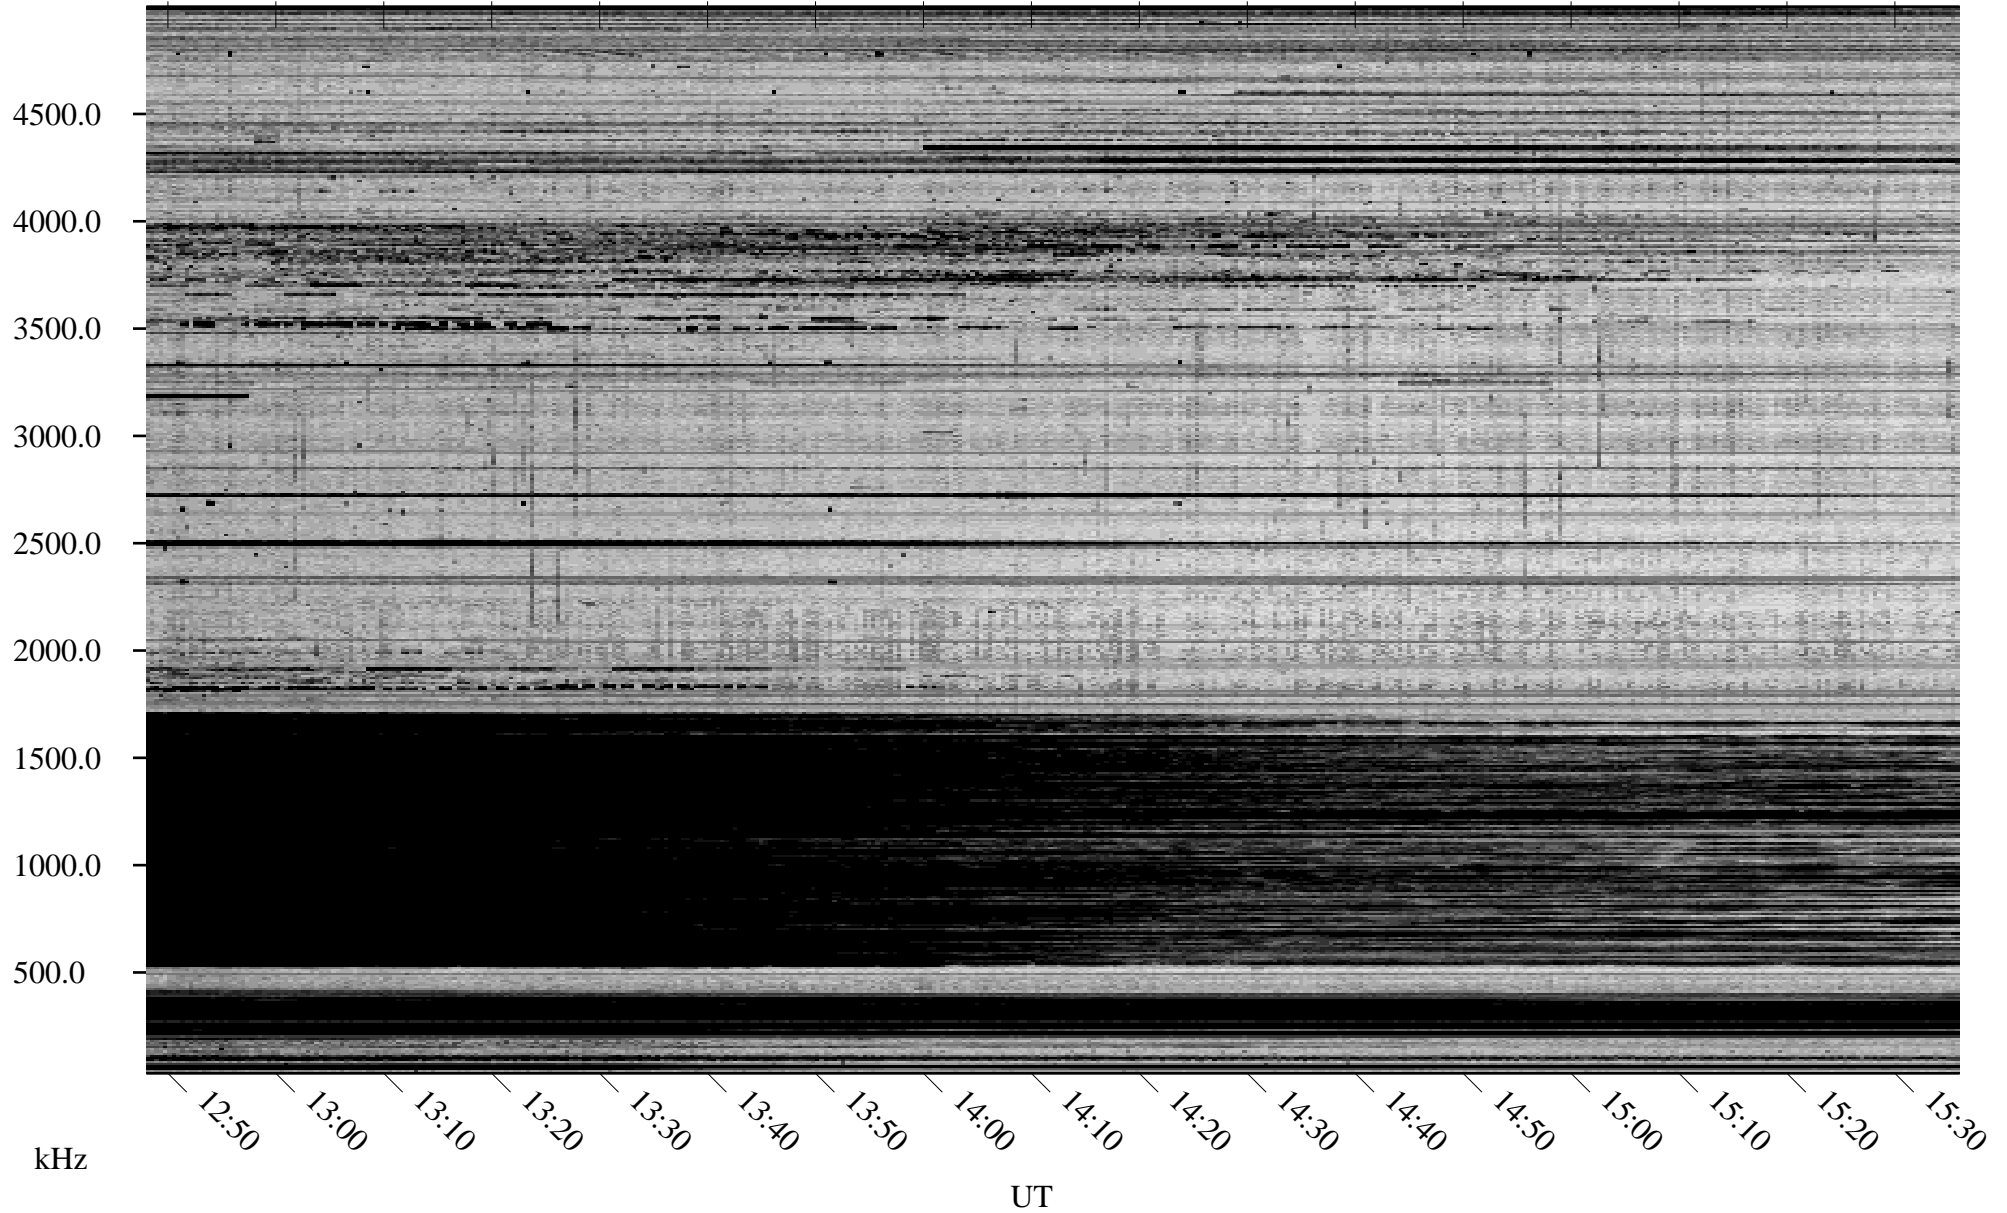

12/02/2009 Churchill, Manitoba

Linear Scale Black = 161 White = 15

ch09336l.r00SUm max_12

Page 1

12/02/2009 Churchill, Manitoba

Linear Scale Black = 161 White = 15

ch09336l.r00SUm max_12

Page 2

12/03/2009 Churchill, Manitoba

Linear Scale Black = 161 White = 15

ch09336l.r00SUm max_12

Page 3

12/03/2009 Churchill, Manitoba

Linear Scale Black = 161 White = 15

ch09336l.r00SUm max_12

Page 4

12/03/2009 Churchill, Manitoba

Linear Scale Black = 161 White = 15

ch09336l.r00SUm max_12

Page 5

12/03/2009 Churchill, Manitoba

Linear Scale Black = 161 White = 15

ch09336l.r00SUm max_12

Page 6

12/03/2009 Churchill, Manitoba

Linear Scale Black = 161 White = 15

ch09336l.r00SUm max_12

Page 7

12/03/2009 Churchill, Manitoba

Linear Scale Black = 161 White = 15

ch09336l.r00SUm max_12