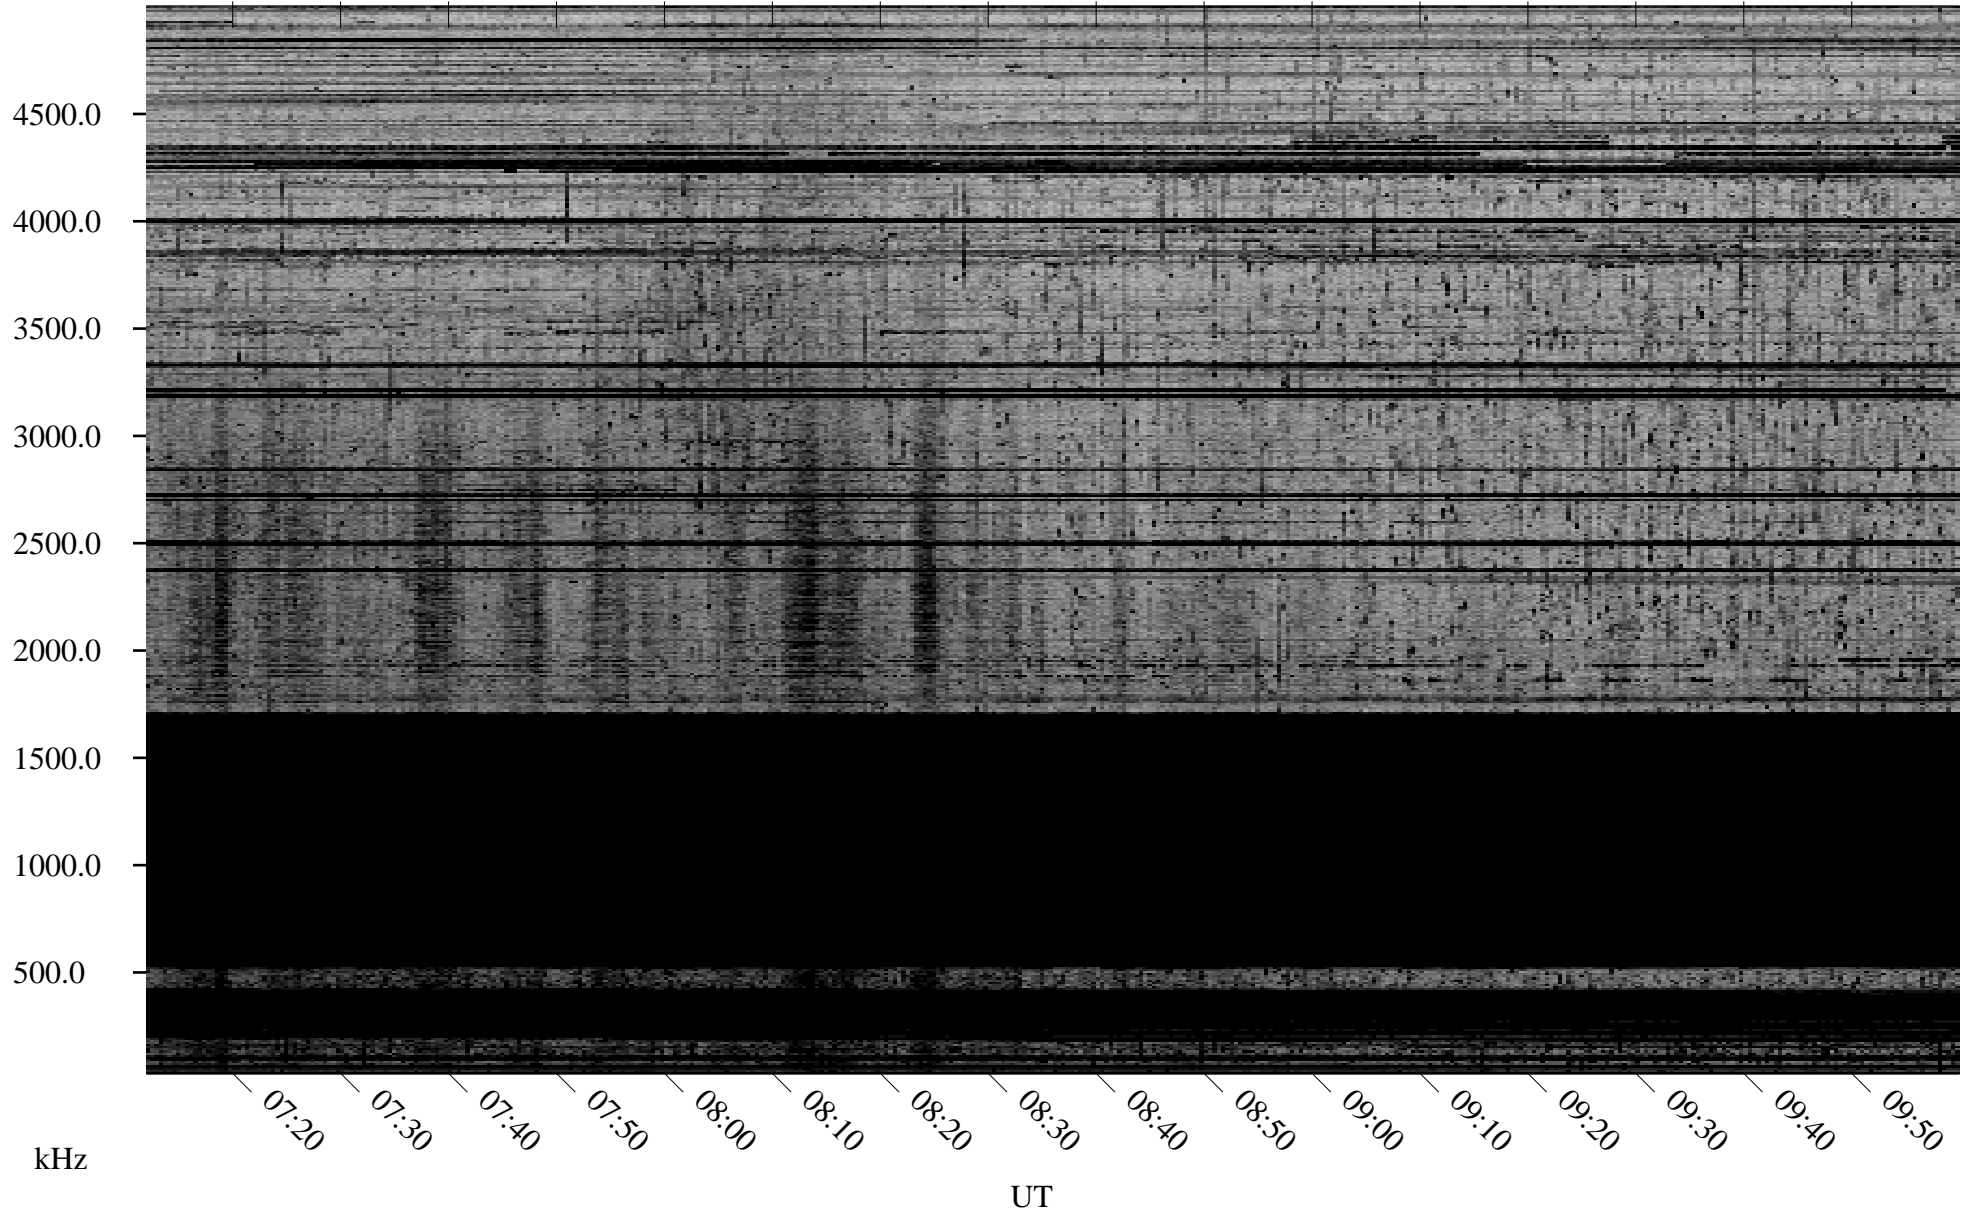

12/02/2009 Churchill, Manitoba

Linear Scale Black = 161 White = 15

ch09336l.r00SUm max_12

Page 1

12/02/2009 Churchill, Manitoba

Linear Scale Black = 161 White = 15

ch09336l.r00SUm max_12

Page 2

12/03/2009 Churchill, Manitoba

Linear Scale Black = 161 White = 15

ch09336l.r00SUm max_12

Page 3

12/03/2009 Churchill, Manitoba

Linear Scale Black = 161 White = 15

ch09336l.r00SUm max_12

Page 4

12/03/2009 Churchill, Manitoba

Linear Scale Black = 161 White = 15

ch09336l.r00SUm max_12

Page 5

12/03/2009 Churchill, Manitoba

Linear Scale Black = 161 White = 15

ch09336l.r00SUm max_12

Page 6

12/03/2009 Churchill, Manitoba

Linear Scale Black = 161 White = 15

ch09336l.r00SUm max_12

Page 7

12/03/2009 Churchill, Manitoba

Linear Scale Black = 161 White = 15

ch09336l.r00SUm max_12