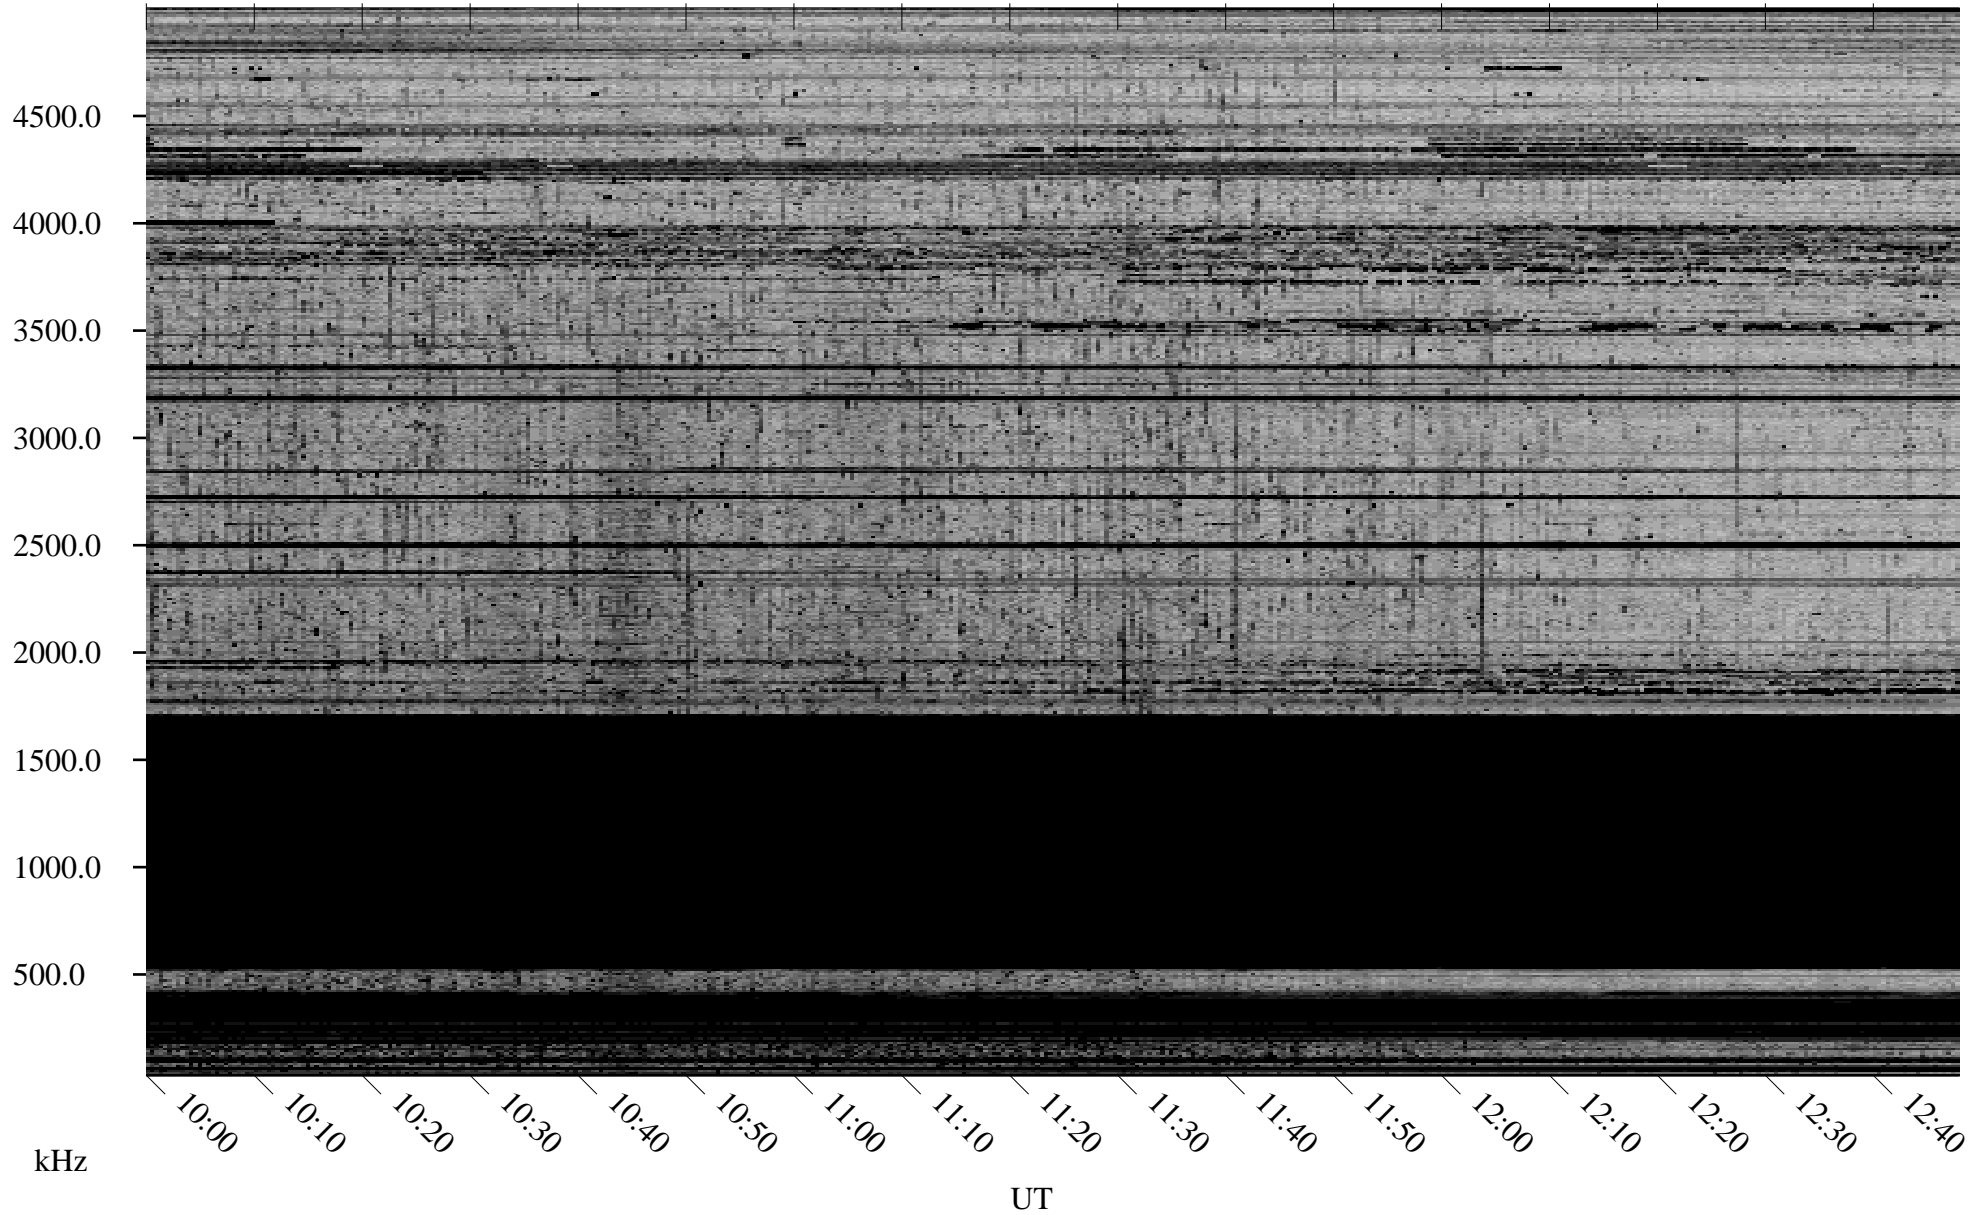

12/03/2009 Churchill, Manitoba

Linear Scale Black = 161 White = 15

ch09336l.r00SUm max_12

Page 5

12/03/2009 Churchill, Manitoba

Linear Scale Black = 161 White = 15

ch09336l.r00SUm max_12

Page 6

12/03/2009 Churchill, Manitoba

Linear Scale Black = 161 White = 15

ch09336l.r00SUm max_12

Page 7

12/03/2009 Churchill, Manitoba

Linear Scale Black = 161 White = 15

ch09336l.r00SUm max_12