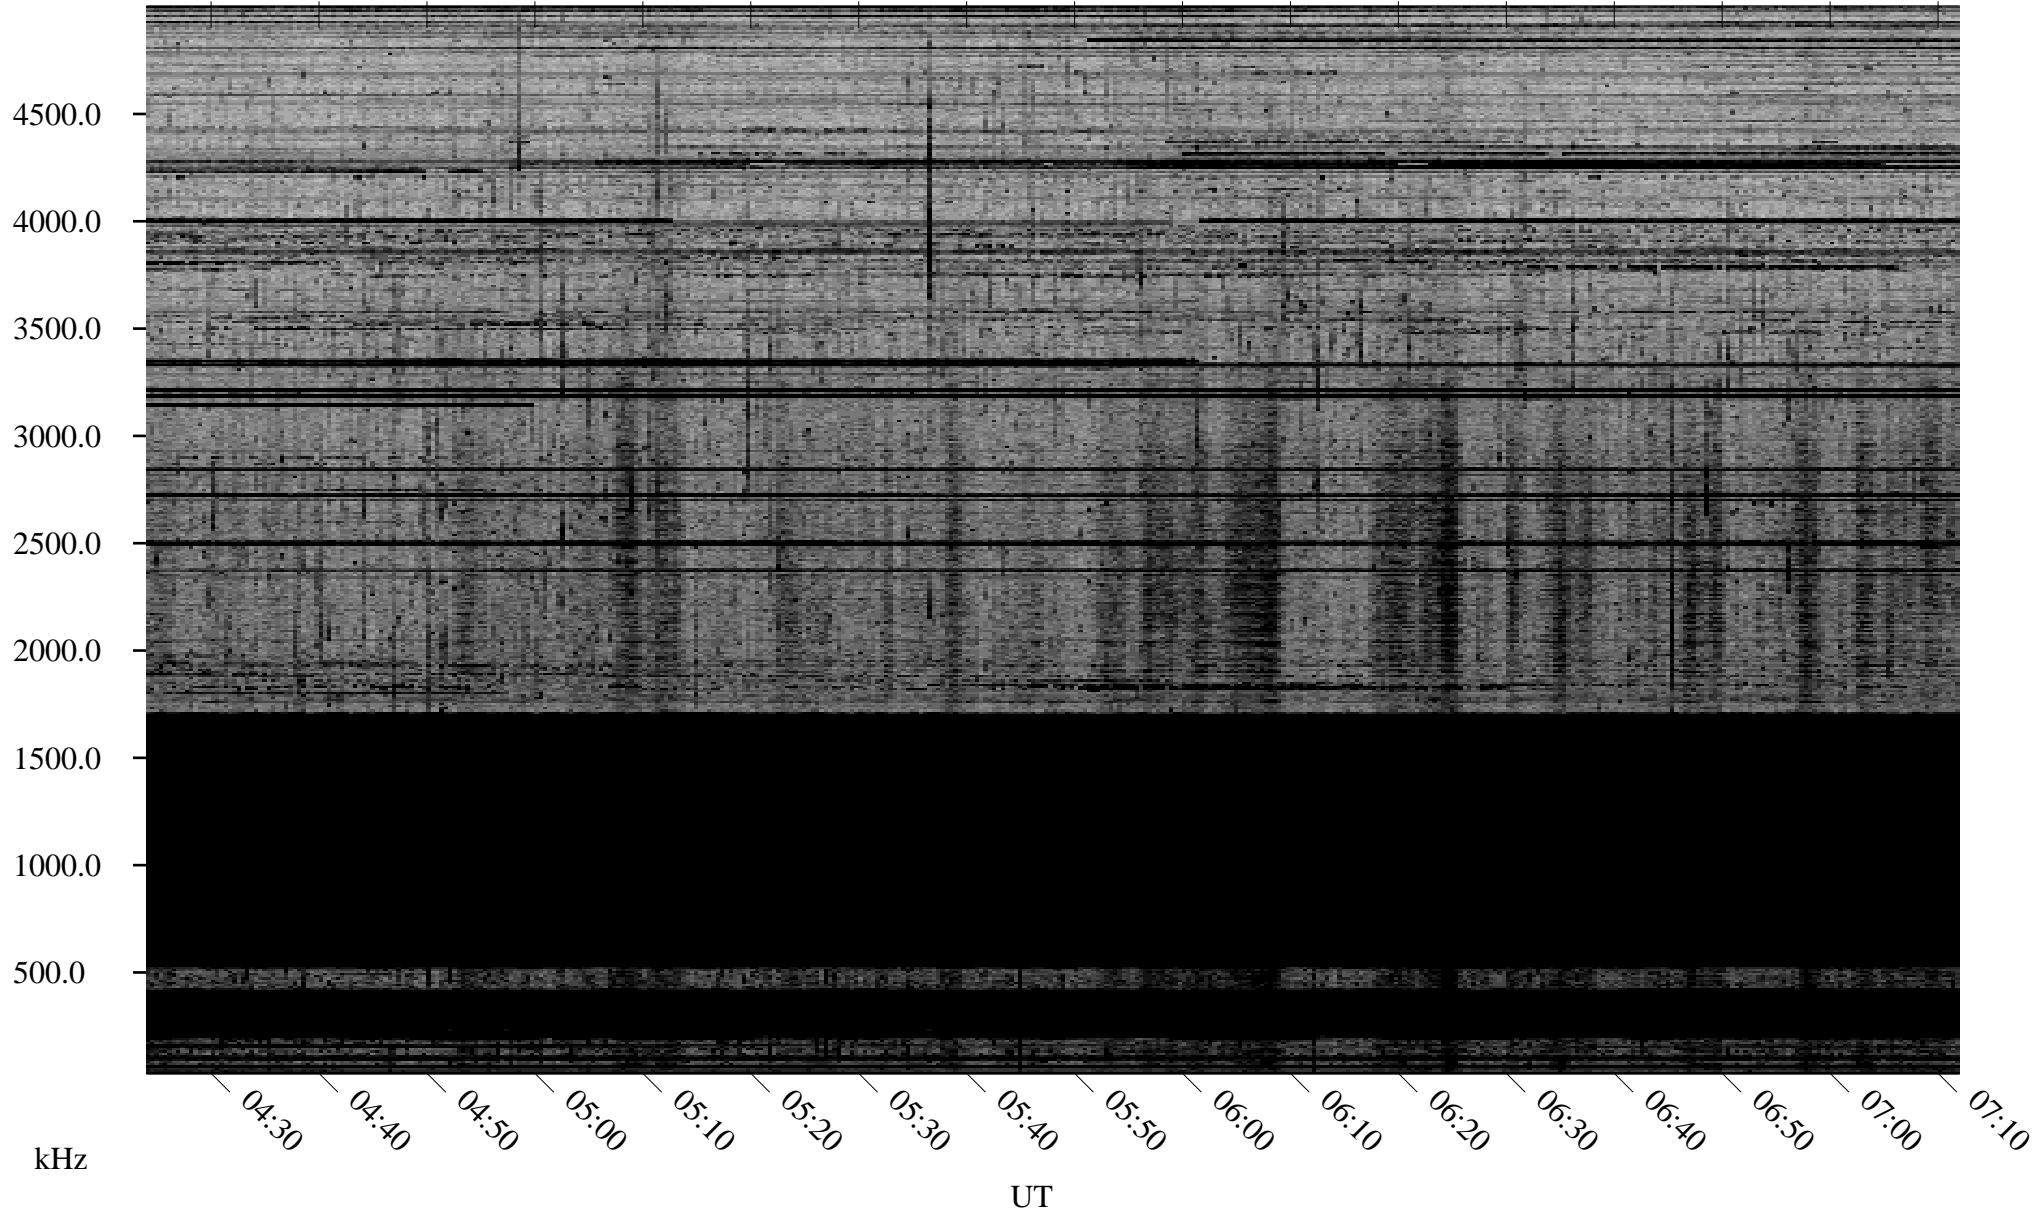

12/02/2009 Churchill, Manitoba

Linear Scale Black = 161 White = 15

ch09336l.r00SUm max_12

Page 1

12/02/2009 Churchill, Manitoba

Linear Scale Black = 161 White = 15

ch09336l.r00SUm max_12

Page 2

12/03/2009 Churchill, Manitoba

Linear Scale Black = 161 White = 15

ch09336l.r00SUm max_12

Page 3

12/03/2009 Churchill, Manitoba

Linear Scale Black = 161 White = 15

ch09336l.r00SUm max_12

Page 4

12/03/2009 Churchill, Manitoba

Linear Scale Black = 161 White = 15

ch09336l.r00SUm max_12

Page 5

12/03/2009 Churchill, Manitoba

Linear Scale Black = 161 White = 15

ch09336l.r00SUm max_12

Page 6

12/03/2009 Churchill, Manitoba

Linear Scale Black = 161 White = 15

ch09336l.r00SUm max_12

Page 7

12/03/2009 Churchill, Manitoba

Linear Scale Black = 161 White = 15

ch09336l.r00SUm max_12