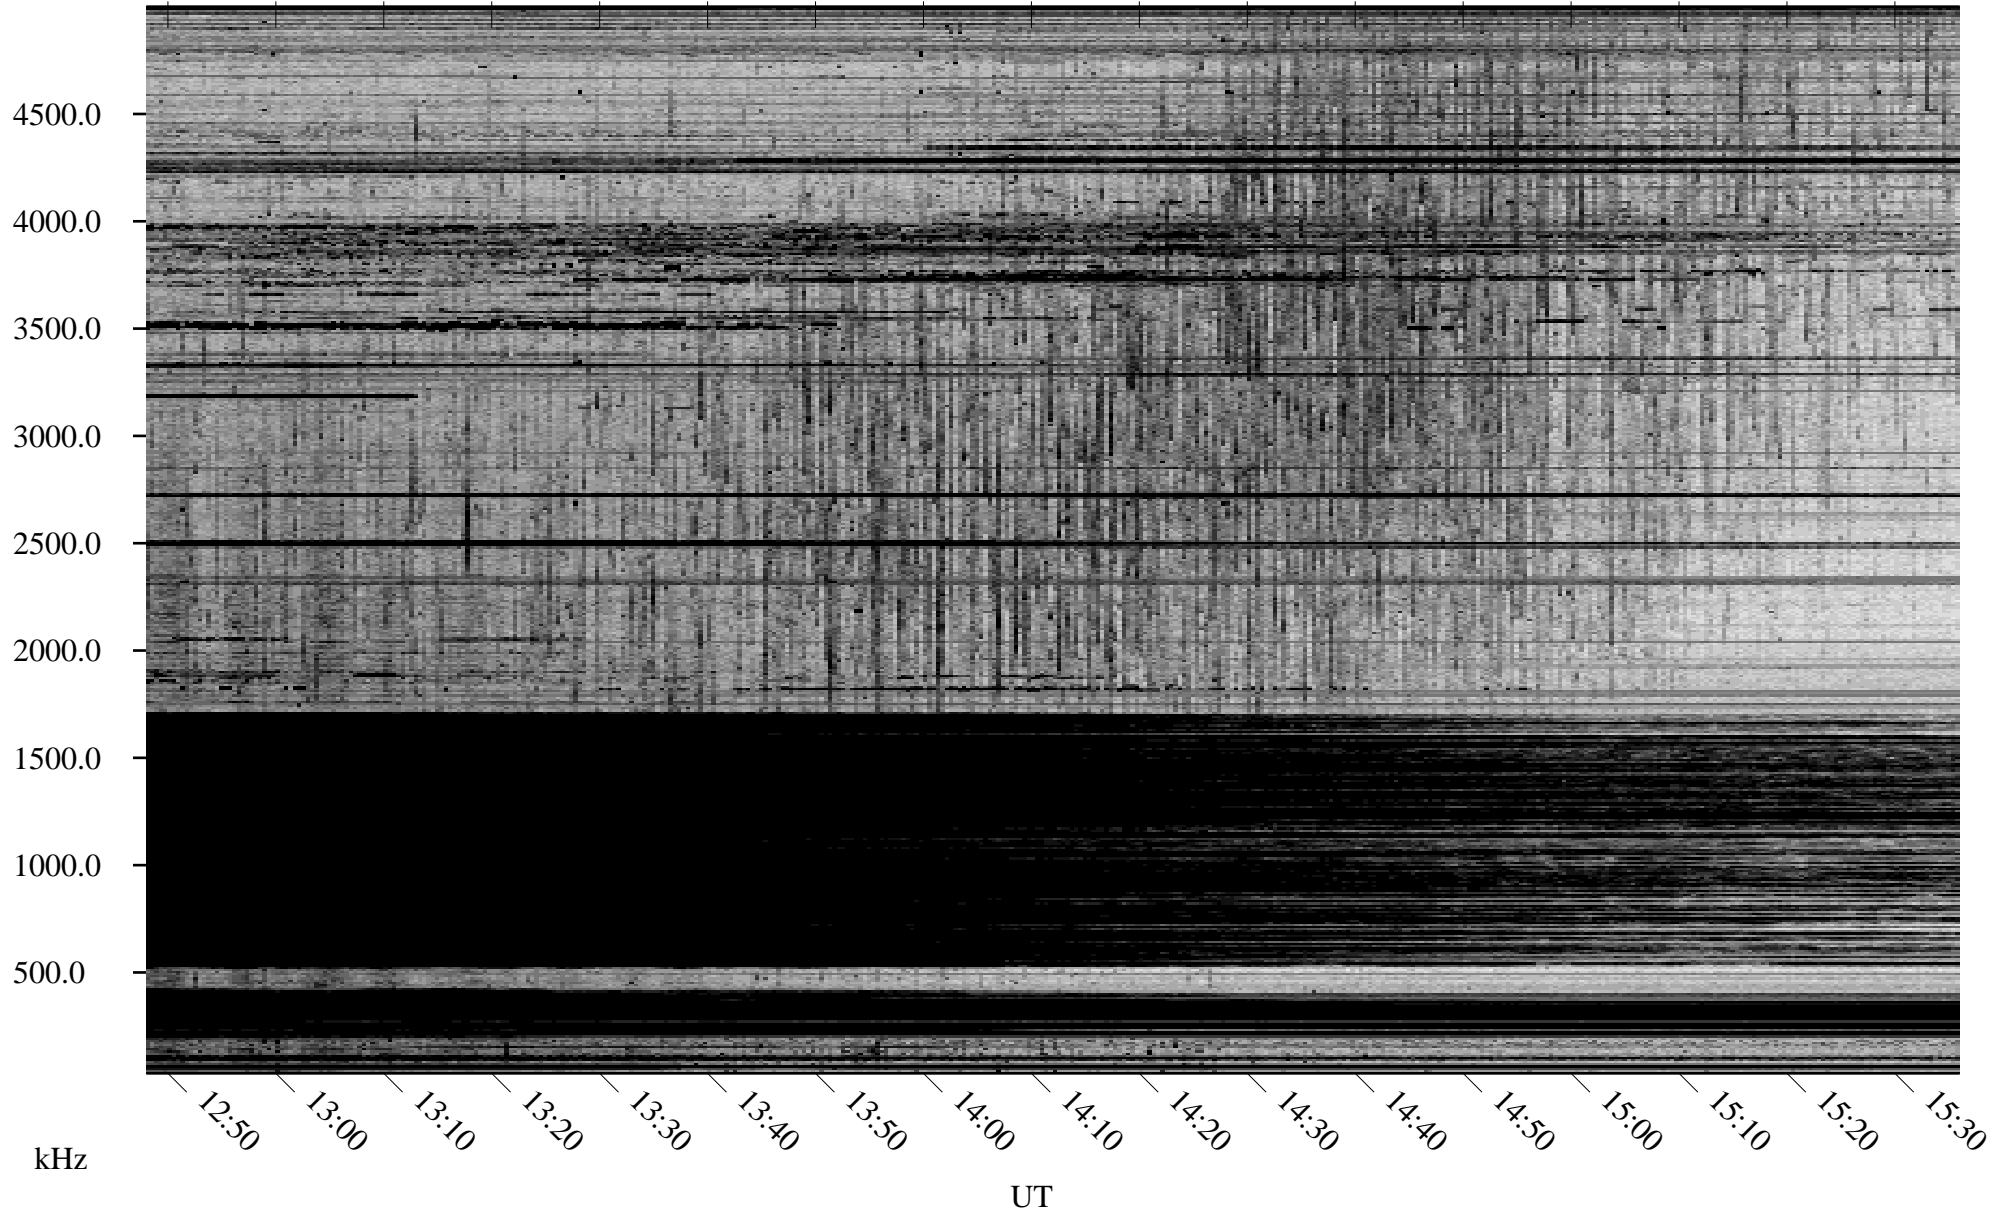

12/04/2009 Churchill, Manitoba

Linear Scale Black = 161 White = 15

ch093371.r00SUm max_12

Page 3

12/04/2009 Churchill, Manitoba

Linear Scale Black = 161 White = 15

ch093371.r00SUm max_12

Page 4

12/04/2009 Churchill, Manitoba

Linear Scale Black = 161 White = 15

ch09337l.r00SUm max_12

Page 5

12/04/2009 Churchill, Manitoba

Linear Scale Black = 161 White = 15

ch09337l.r00SUm max_12

Page 6

12/04/2009 Churchill, Manitoba

Linear Scale Black = 161 White = 15

ch093371.r00SUm max_12

Page 7

12/04/2009 Churchill, Manitoba

Linear Scale Black = 161 White = 15

ch093371.r00SUm max_12

Page 8