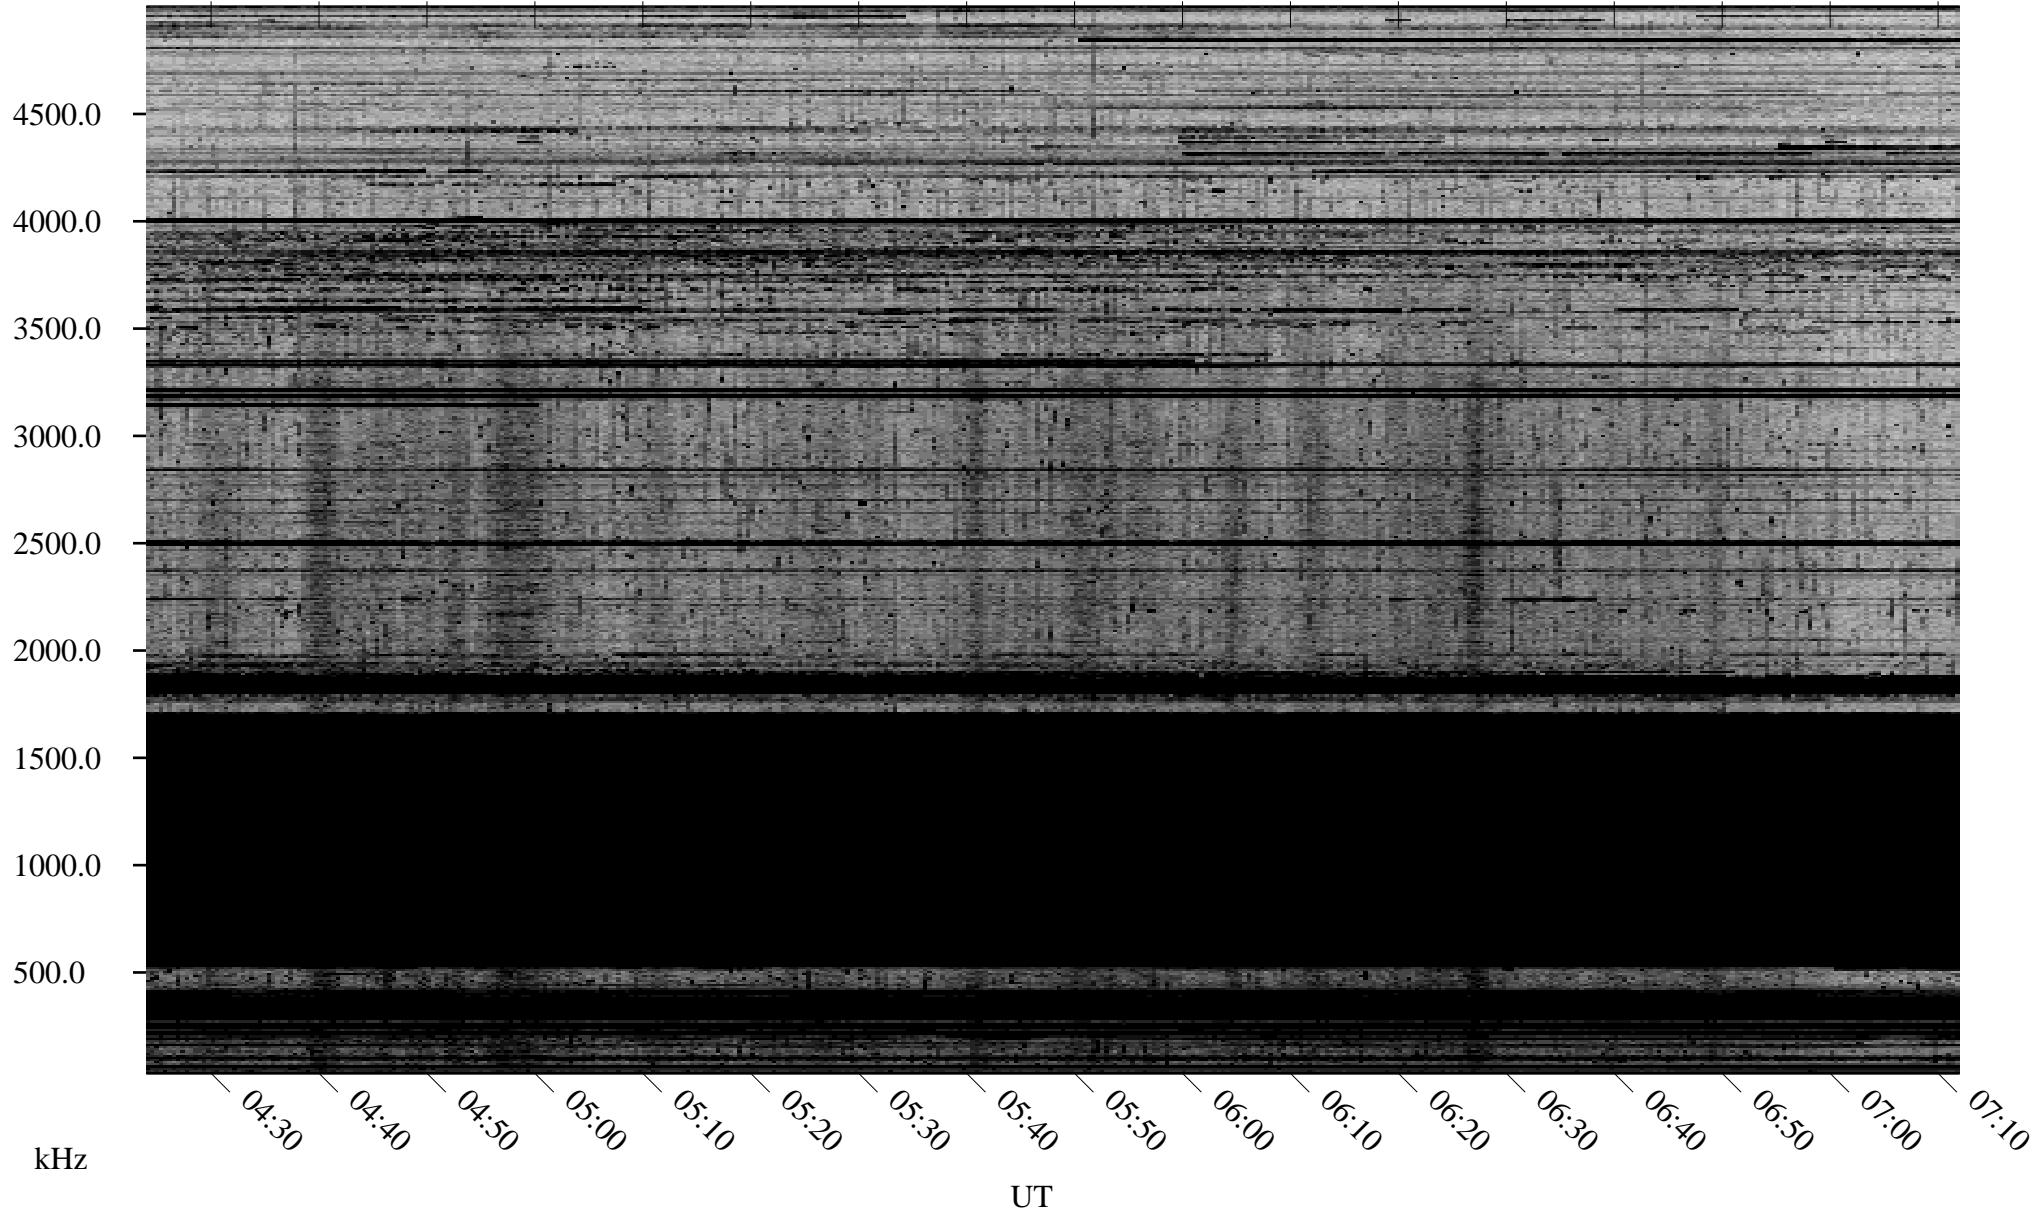

12/04/2009 Churchill, Manitoba

Linear Scale Black = 161 White = 15

ch09338l.r00SUm max_12

Page 1

12/04/2009 Churchill, Manitoba

Linear Scale Black = 161 White = 15

ch09338l.r00SUm max_12

Page 2

12/05/2009 Churchill, Manitoba

Linear Scale Black = 161 White = 15

ch09338l.r00SUm max_12

Page 3

12/05/2009 Churchill, Manitoba

Linear Scale Black = 161 White = 15

ch09338l.r00SUm max_12

Page 4

12/05/2009 Churchill, Manitoba

Linear Scale Black = 161 White = 15

ch09338l.r00SUm max_12

Page 5

12/05/2009 Churchill, Manitoba

Linear Scale Black = 161 White = 15

ch09338l.r00SUm max_12

Page 6

12/05/2009 Churchill, Manitoba

Linear Scale Black = 161 White = 15

ch09338l.r00SUm max_12

Page 7

12/05/2009 Churchill, Manitoba

Linear Scale Black = 161 White = 15

ch09338l.r00SUm max_12

Page 8