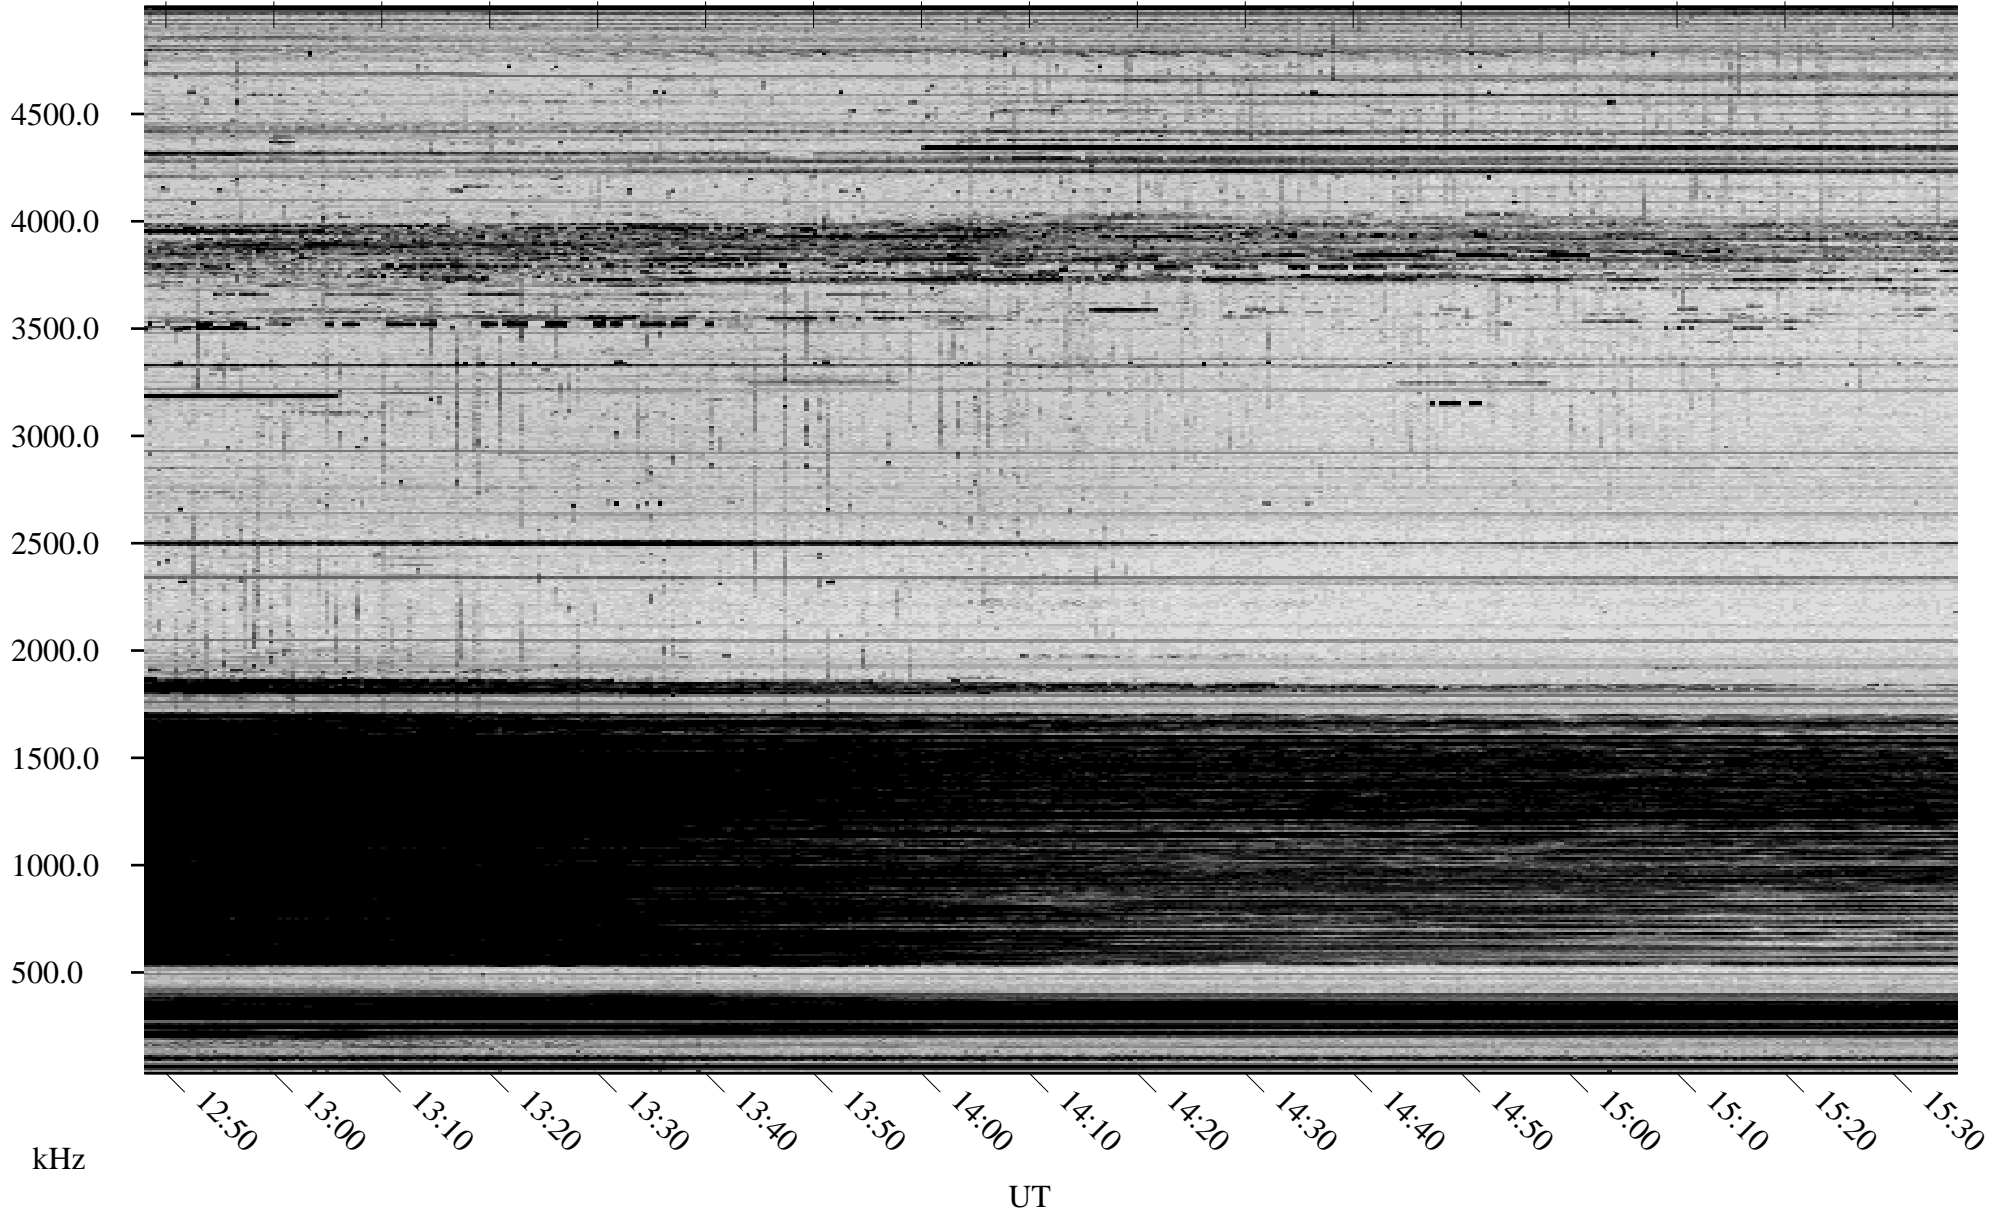

12/04/2009 Churchill, Manitoba

Linear Scale Black = 161 White = 15

ch09338l.r00SUm max_12

Page 1

12/04/2009 Churchill, Manitoba

Linear Scale Black = 161 White = 15

ch09338l.r00SUm max_12

Page 2

12/05/2009 Churchill, Manitoba

Linear Scale Black = 161 White = 15

ch09338l.r00SUm max_12

Page 3

12/05/2009 Churchill, Manitoba

Linear Scale Black = 161 White = 15

ch09338l.r00SUm max_12

Page 4

12/05/2009 Churchill, Manitoba

Linear Scale Black = 161 White = 15

ch09338l.r00SUm max_12

Page 5

12/05/2009 Churchill, Manitoba

Linear Scale Black = 161 White = 15

ch09338l.r00SUm max_12

Page 6

12/05/2009 Churchill, Manitoba

Linear Scale Black = 161 White = 15

ch09338l.r00SUm max_12

Page 7

12/05/2009 Churchill, Manitoba

Linear Scale Black = 161 White = 15

ch09338l.r00SUm max_12

Page 8