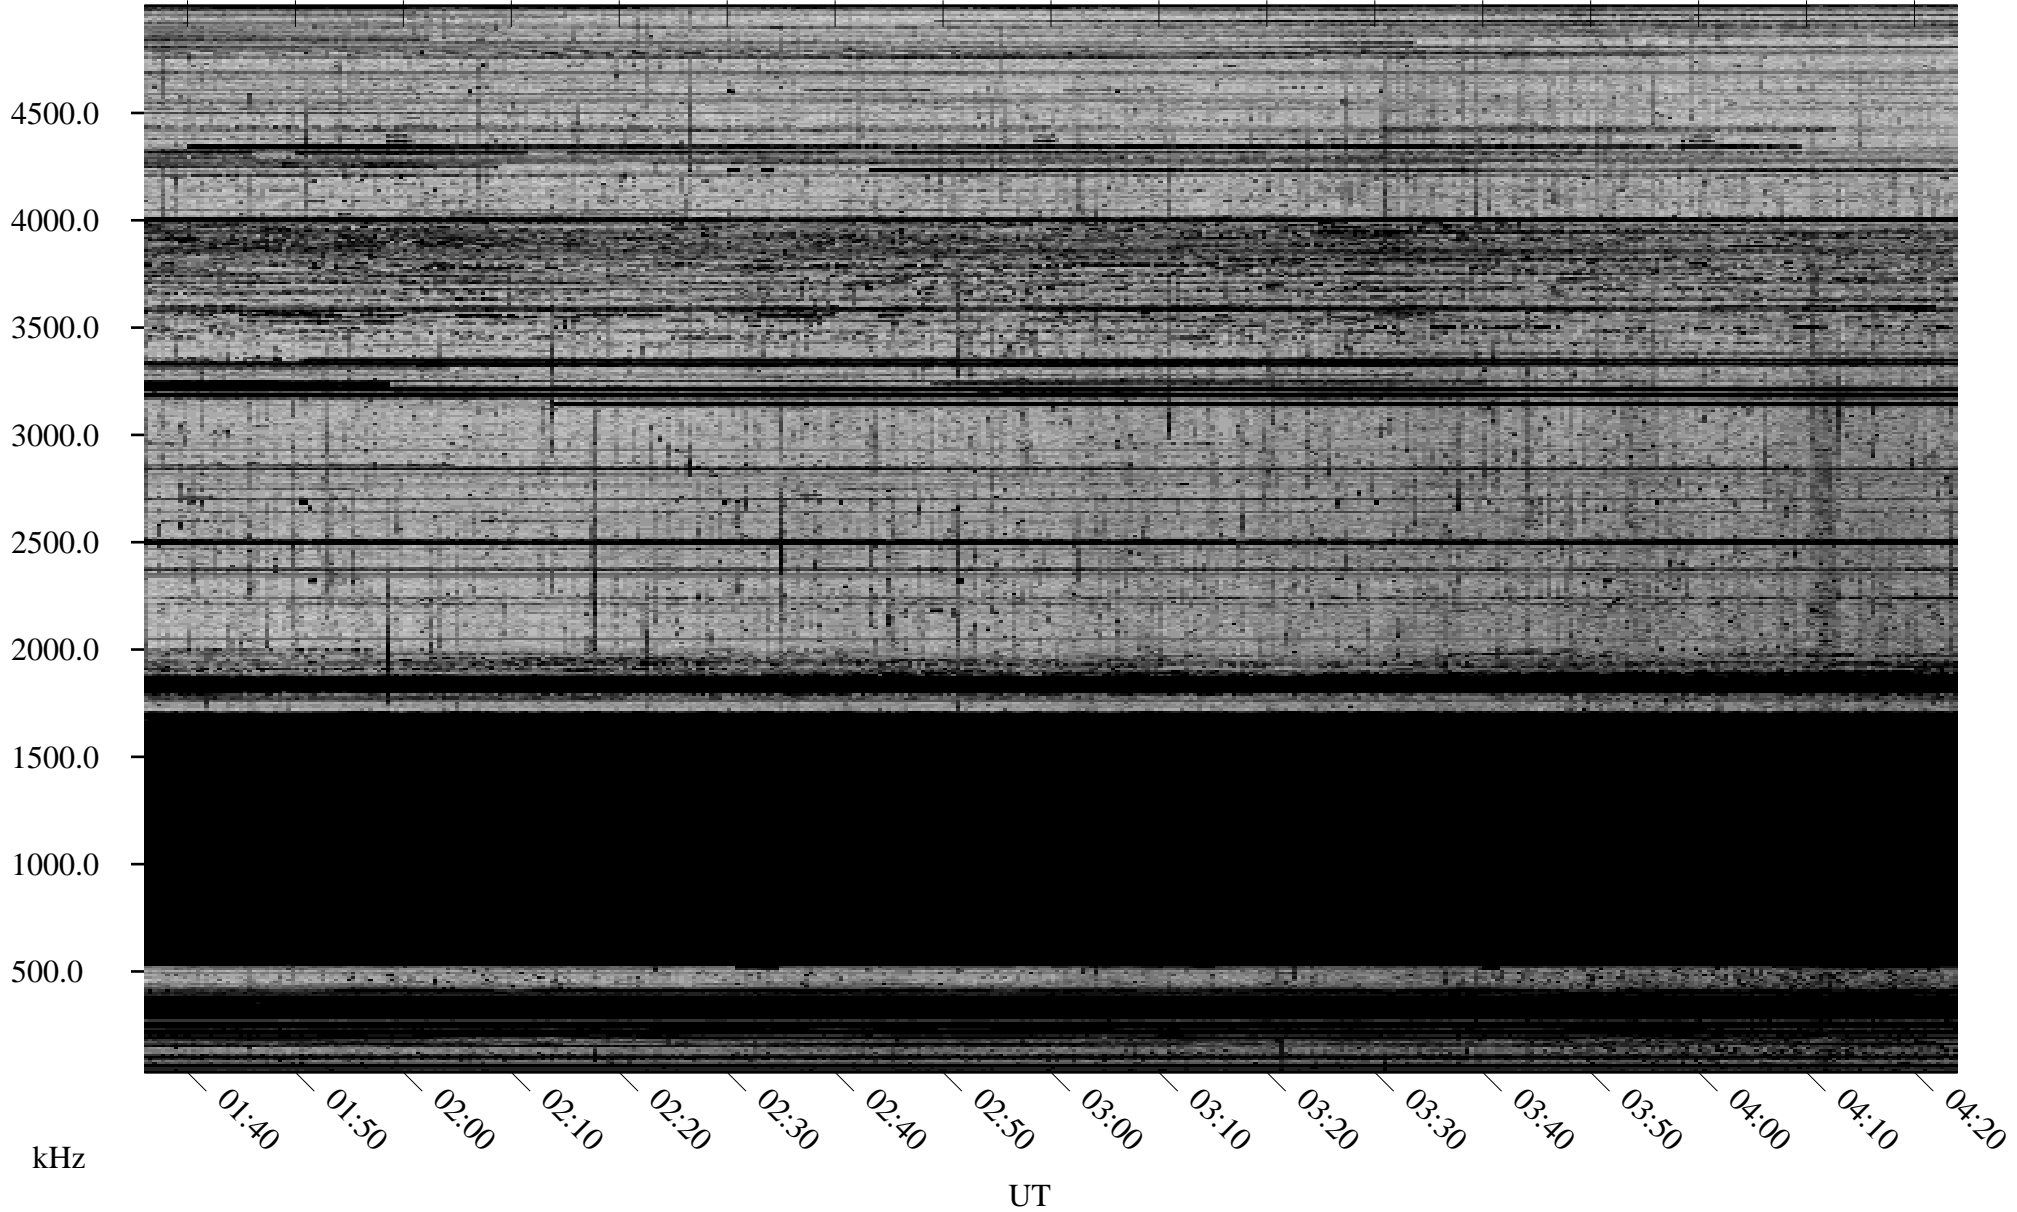

12/04/2009 Churchill, Manitoba

Linear Scale Black = 161 White = 15

ch09338l.r00SUm max_12

Page 1

12/04/2009 Churchill, Manitoba

Linear Scale Black = 161 White = 15

ch09338l.r00SUm max_12

Page 2

12/05/2009 Churchill, Manitoba

Linear Scale Black = 161 White = 15

ch09338l.r00SUm max_12

Page 3

12/05/2009 Churchill, Manitoba

Linear Scale Black = 161 White = 15

ch09338l.r00SUm max_12

Page 4

12/05/2009 Churchill, Manitoba

Linear Scale Black = 161 White = 15

ch09338l.r00SUm max_12

Page 5

12/05/2009 Churchill, Manitoba

Linear Scale Black = 161 White = 15

ch09338l.r00SUm max_12

Page 6

12/05/2009 Churchill, Manitoba

Linear Scale Black = 161 White = 15

ch09338l.r00SUm max_12

Page 7

12/05/2009 Churchill, Manitoba

Linear Scale Black = 161 White = 15

ch09338l.r00SUm max_12

Page 8