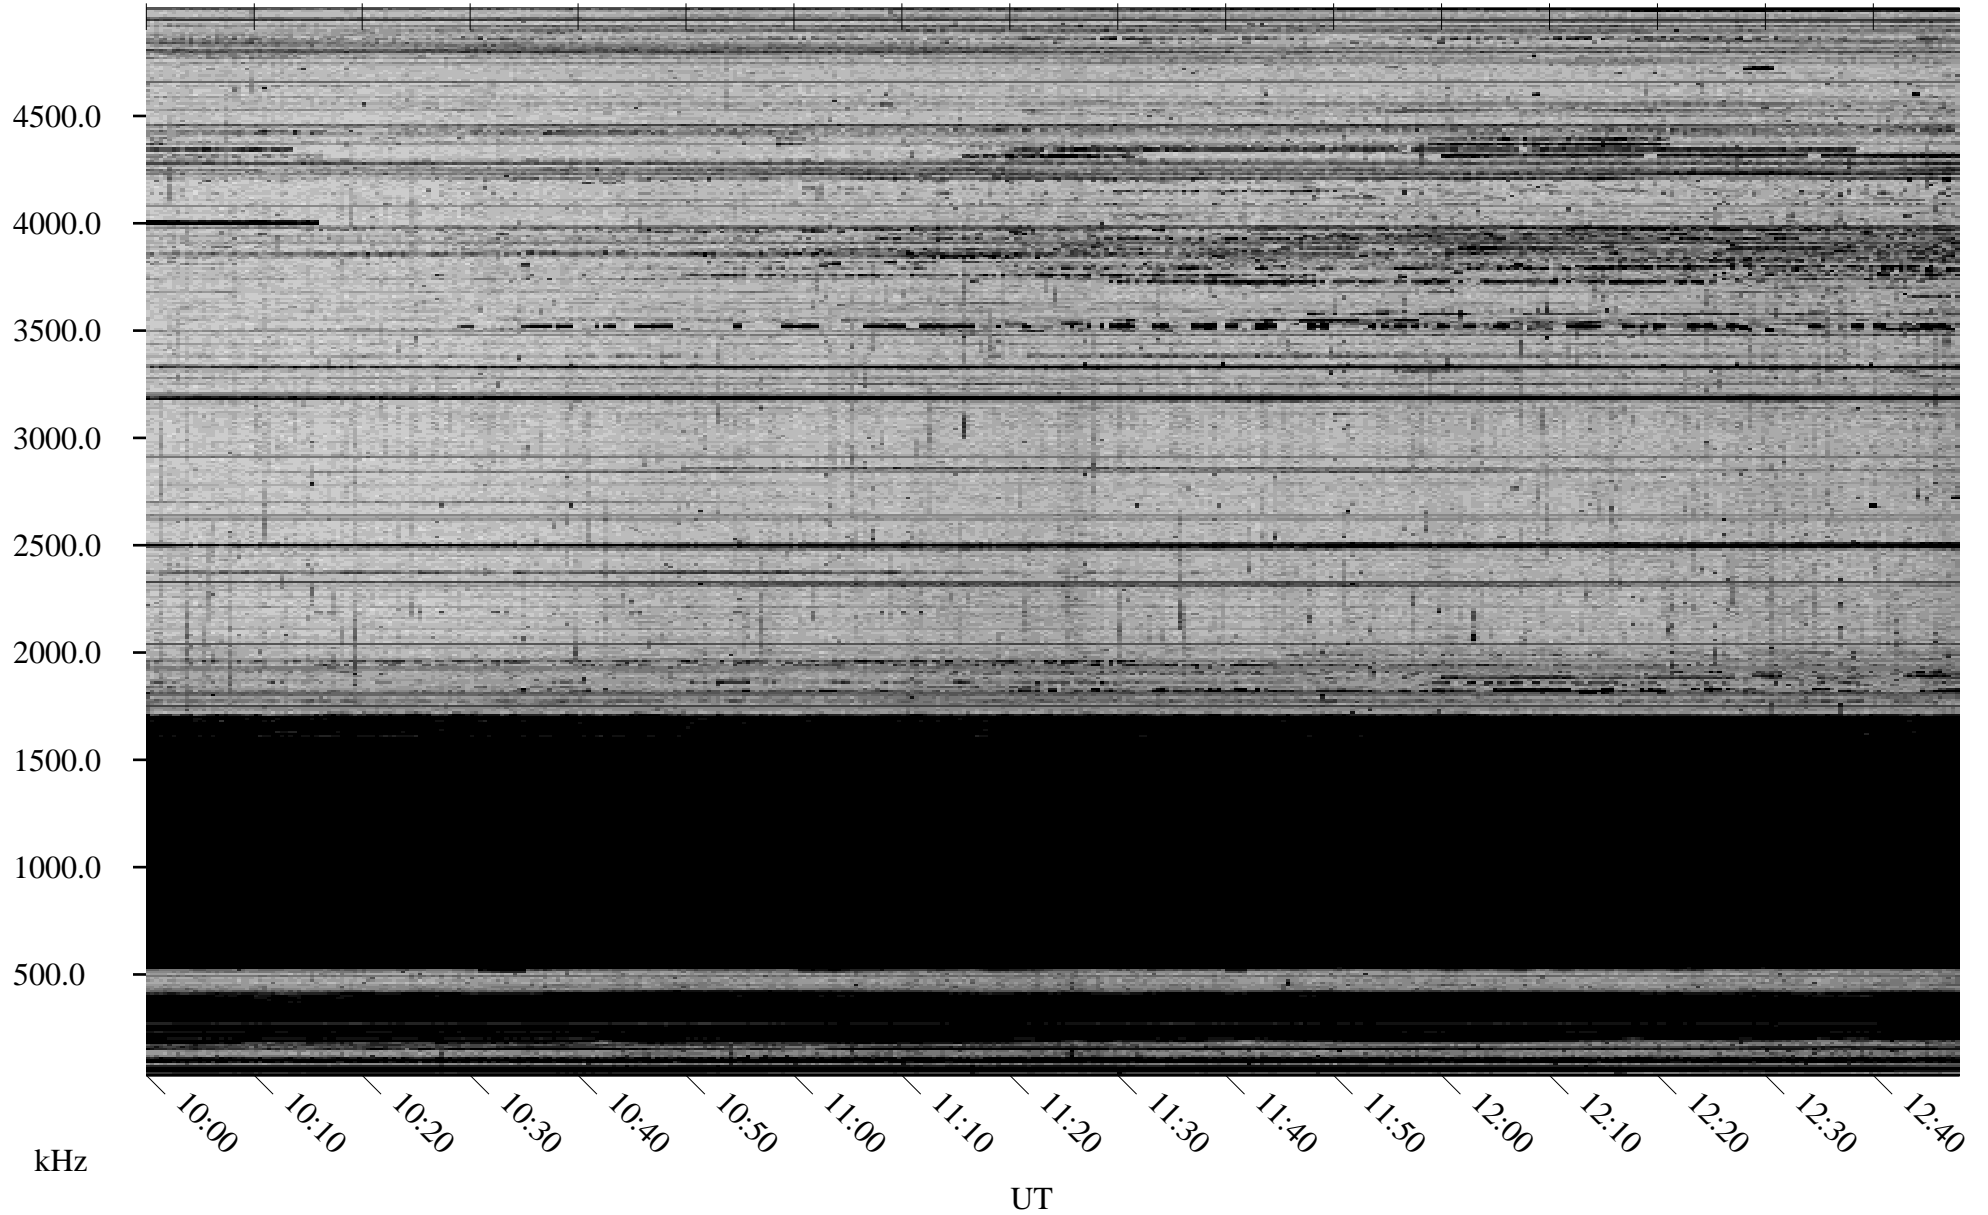

12/07/2009 Churchill, Manitoba

Linear Scale Black = 161 White = 15

ch09340l.r01SUm max_12

Page 3

12/07/2009 Churchill, Manitoba

Linear Scale Black = 161 White = 15

ch09340l.r01SUm max_12

Page 4

12/07/2009 Churchill, Manitoba

Linear Scale Black = 161 White = 15

ch09340l.r01SUm max_12

Page 5

12/07/2009 Churchill, Manitoba

Linear Scale Black = 161 White = 15

ch09340l.r01SUm max_12

Page 6

12/07/2009 Churchill, Manitoba

Linear Scale Black = 161 White = 15

ch09340l.r01SUm max_12

Page 7

12/07/2009 Churchill, Manitoba

Linear Scale Black = 161 White = 15

ch09340l.r01SUm max_12