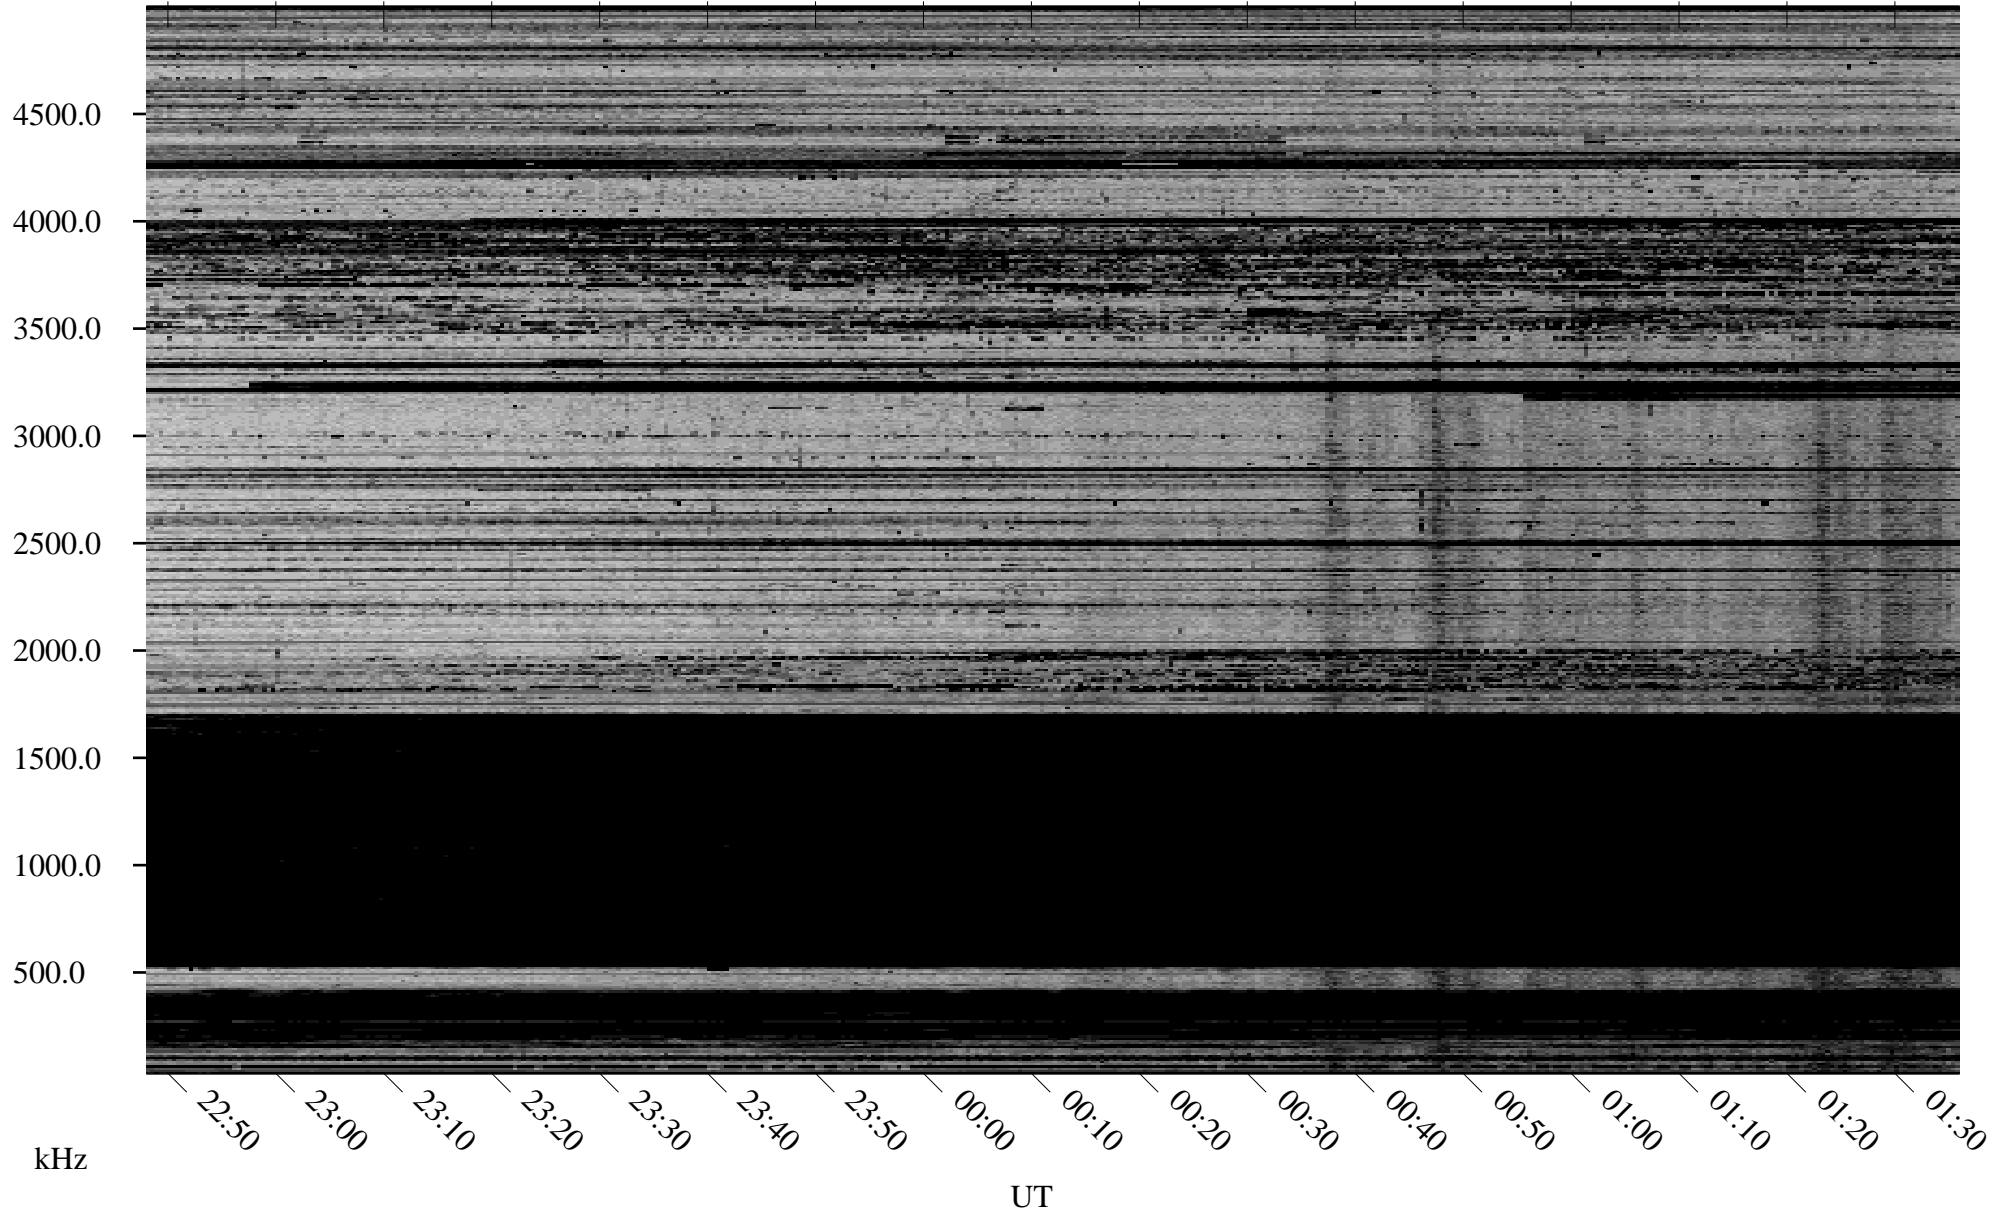

12/06/2009 Churchill, Manitoba

Linear Scale Black = 161 White = 15

ch09340l.r01SUm max_12

Page 1

12/06/2009 Churchill, Manitoba

Linear Scale Black = 161 White = 15

ch09340l.r01SUm max_12

Page 2

12/07/2009 Churchill, Manitoba

Linear Scale Black = 161 White = 15

ch09340l.r01SUm max_12

Page 3

12/07/2009 Churchill, Manitoba

Linear Scale Black = 161 White = 15

ch09340l.r01SUm max_12

Page 4

12/07/2009 Churchill, Manitoba

Linear Scale Black = 161 White = 15

ch09340l.r01SUm max_12

Page 5

12/07/2009 Churchill, Manitoba

Linear Scale Black = 161 White = 15

ch09340l.r01SUm max_12

Page 6

12/07/2009 Churchill, Manitoba

Linear Scale Black = 161 White = 15

ch09340l.r01SUm max_12

Page 7

12/07/2009 Churchill, Manitoba

Linear Scale Black = 161 White = 15

ch09340l.r01SUm max_12