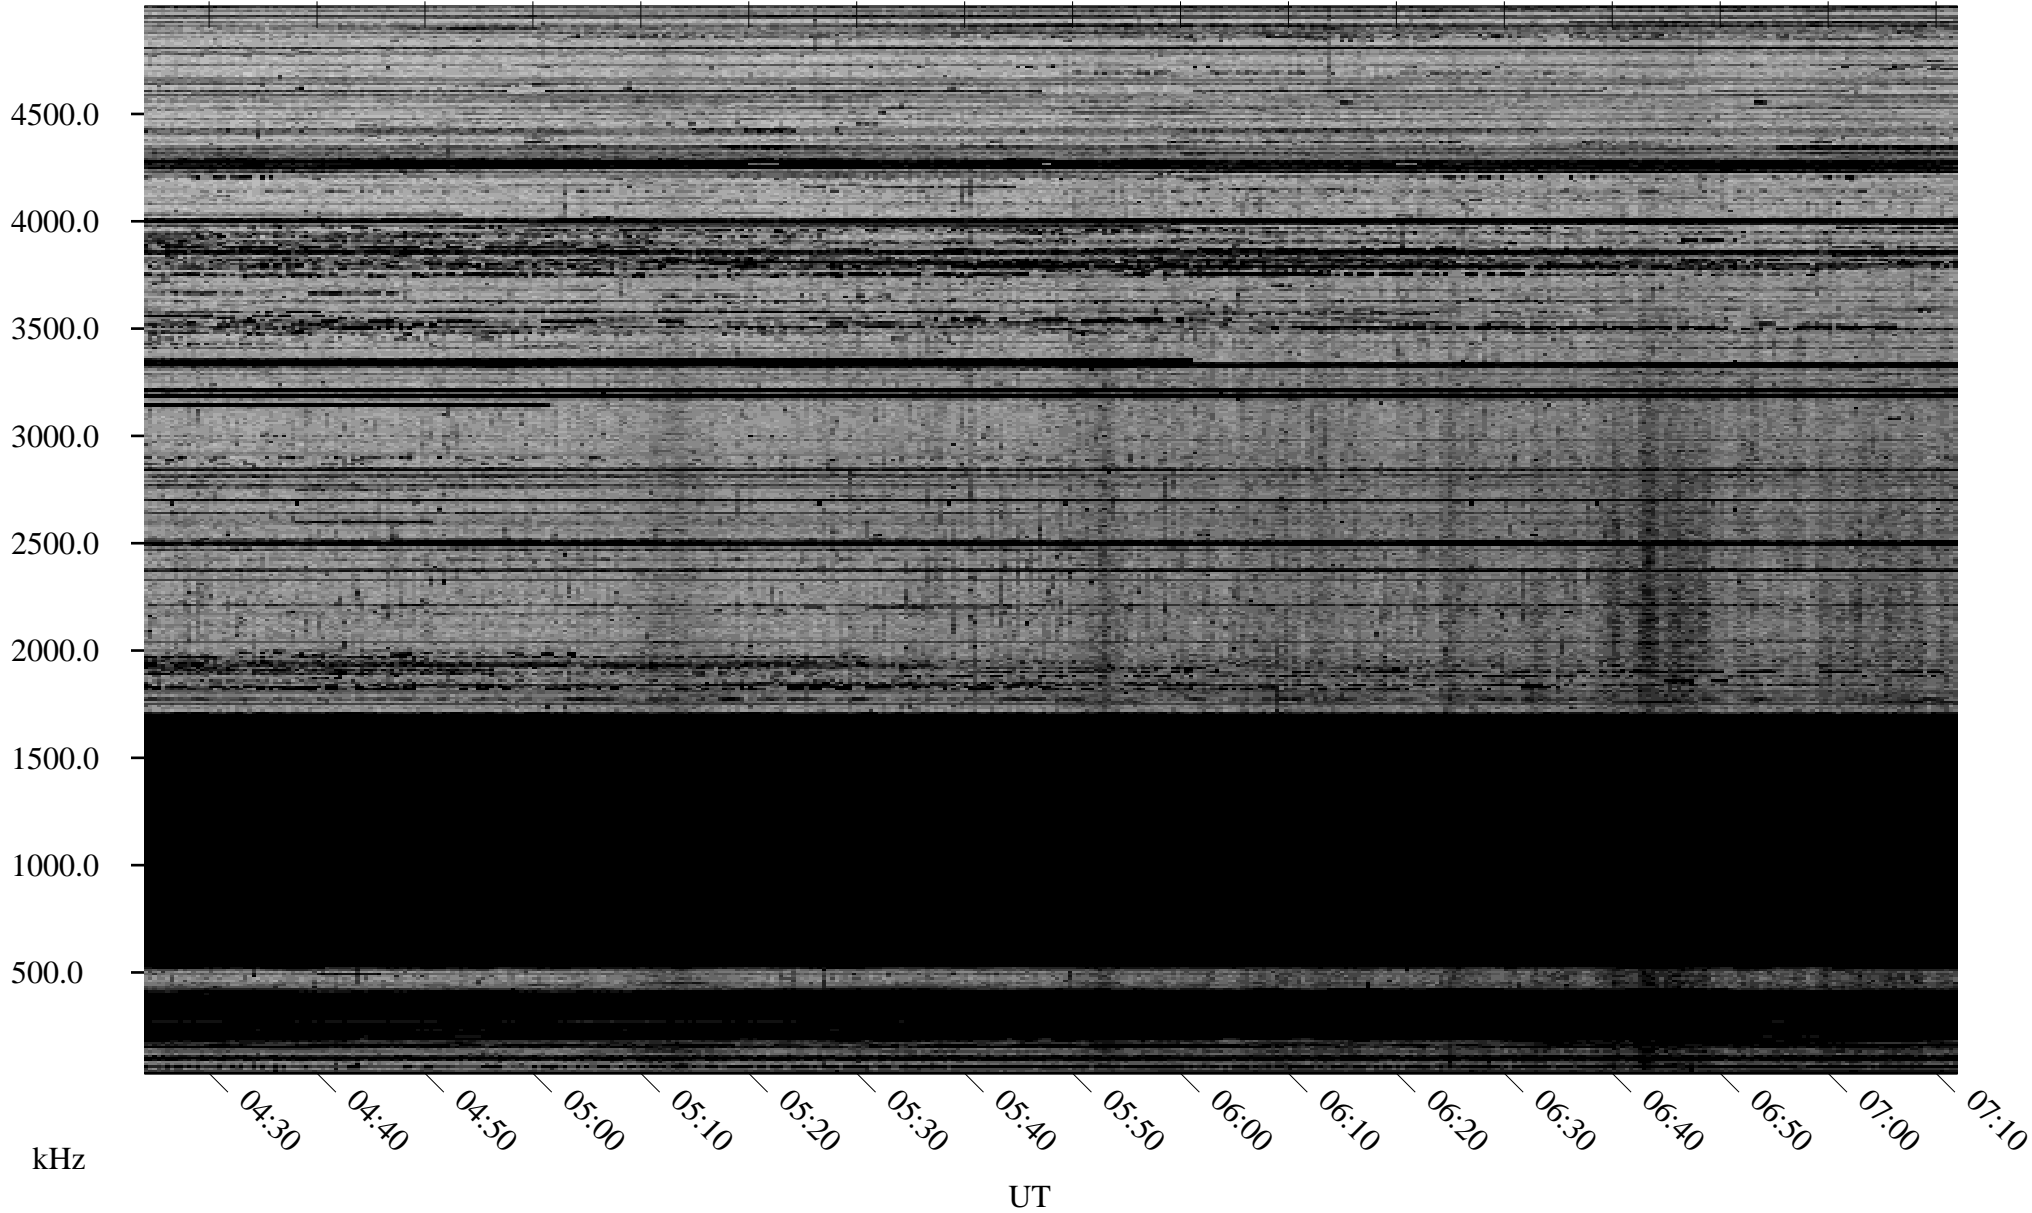

12/06/2009 Churchill, Manitoba

Linear Scale Black = 161 White = 15

ch09340l.r01SUm max_12

Page 1

12/06/2009 Churchill, Manitoba

Linear Scale Black = 161 White = 15

ch09340l.r01SUm max_12

Page 2

12/07/2009 Churchill, Manitoba

Linear Scale Black = 161 White = 15

ch09340l.r01SUm max_12

Page 3

12/07/2009 Churchill, Manitoba

Linear Scale Black = 161 White = 15

ch09340l.r01SUm max_12

Page 4

12/07/2009 Churchill, Manitoba

Linear Scale Black = 161 White = 15

ch09340l.r01SUm max_12

Page 5

12/07/2009 Churchill, Manitoba

Linear Scale Black = 161 White = 15

ch09340l.r01SUm max_12

Page 6

12/07/2009 Churchill, Manitoba

Linear Scale Black = 161 White = 15

ch09340l.r01SUm max_12

Page 7

12/07/2009 Churchill, Manitoba

Linear Scale Black = 161 White = 15

ch09340l.r01SUm max_12