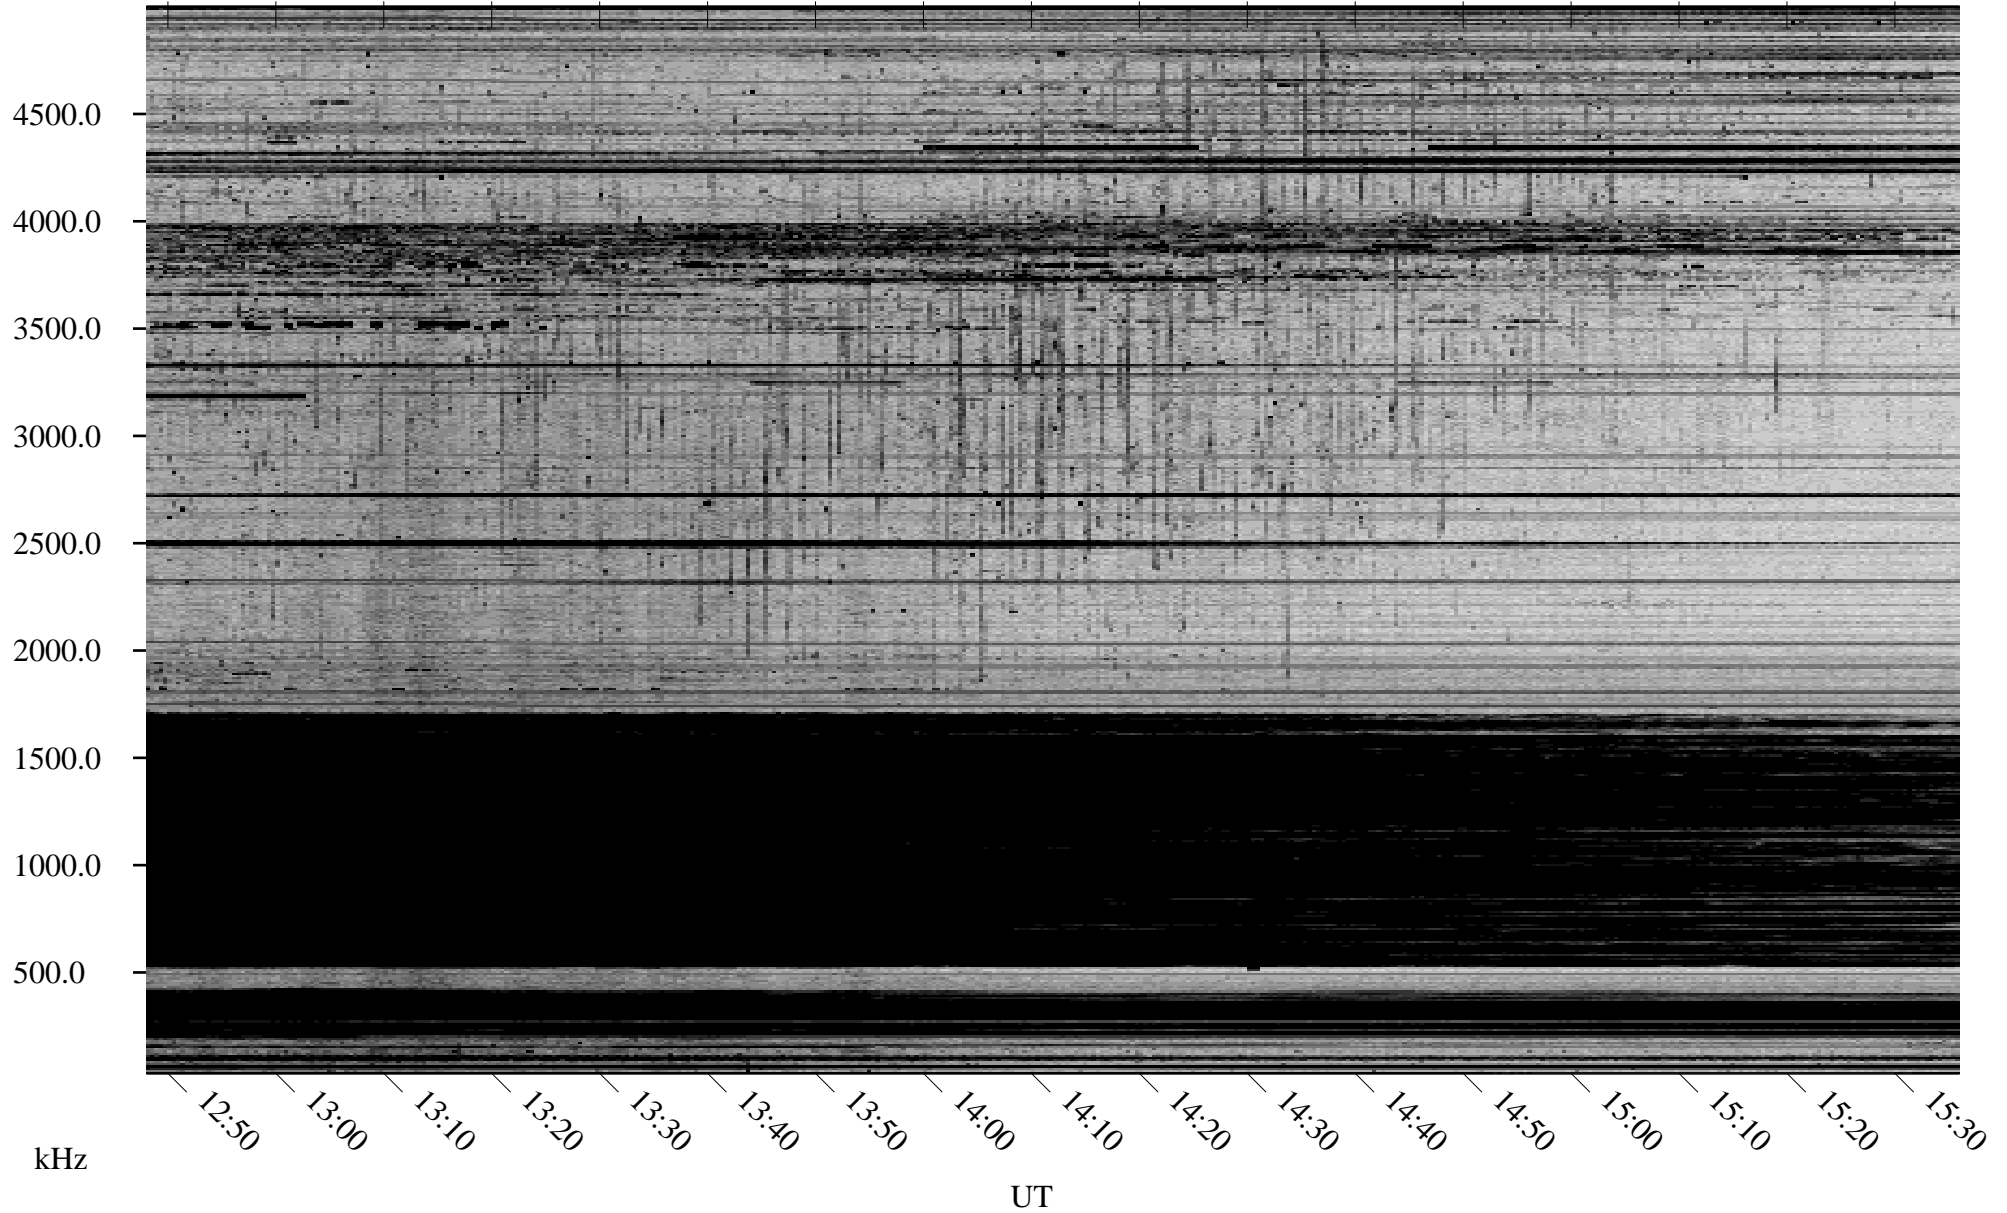

12/07/2009 Churchill, Manitoba

Linear Scale Black = 161 White = 15

ch09340l.r01SUm max_12

Page 3

12/07/2009 Churchill, Manitoba

Linear Scale Black = 161 White = 15

ch09340l.r01SUm max_12

Page 4

12/07/2009 Churchill, Manitoba

Linear Scale Black = 161 White = 15

ch09340l.r01SUm max_12

Page 5

12/07/2009 Churchill, Manitoba

Linear Scale Black = 161 White = 15

ch09340l.r01SUm max_12

Page 6

12/07/2009 Churchill, Manitoba

Linear Scale Black = 161 White = 15

ch09340l.r01SUm max_12

Page 7

12/07/2009 Churchill, Manitoba

Linear Scale Black = 161 White = 15

ch09340l.r01SUm max_12