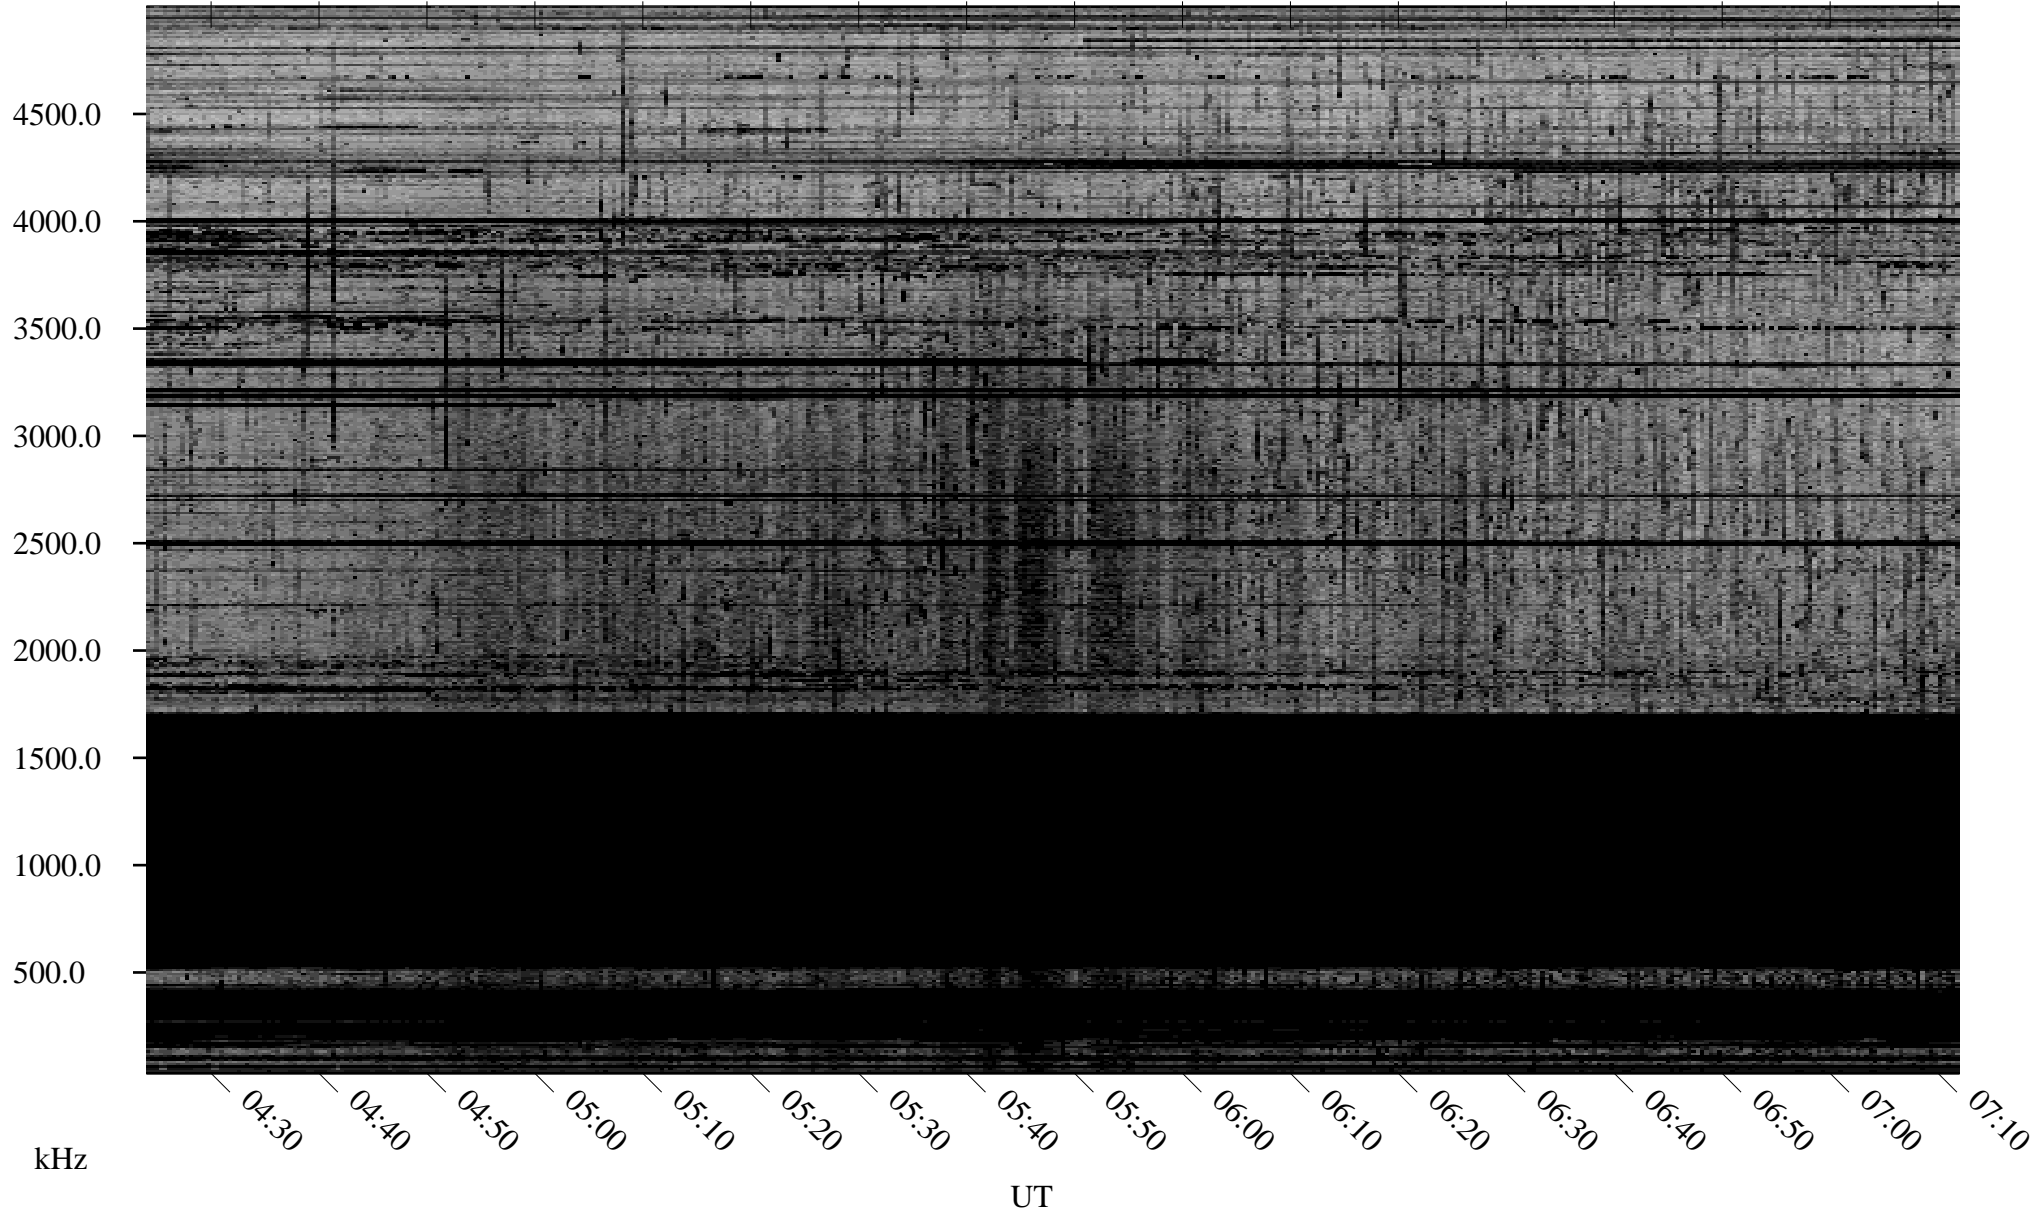

# 12/07/2009 Churchill, Manitoba

Linear Scale    Black = 161    White = 15

ch093411.r00SUm max\_12

Page 1

12/07/2009 Churchill, Manitoba

Linear Scale Black = 161 White = 15

ch093411.r00SUm max\_12

Page 2

# 12/08/2009 Churchill, Manitoba

Linear Scale    Black = 161    White = 15

ch093411.r00SUm max\_12

Page 3

# 12/08/2009 Churchill, Manitoba

Linear Scale    Black = 161    White = 15

ch093411.r00SUm max\_12

Page 4

# 12/08/2009 Churchill, Manitoba

Linear Scale    Black = 161    White = 15

ch093411.r00SUm max\_12

Page 5