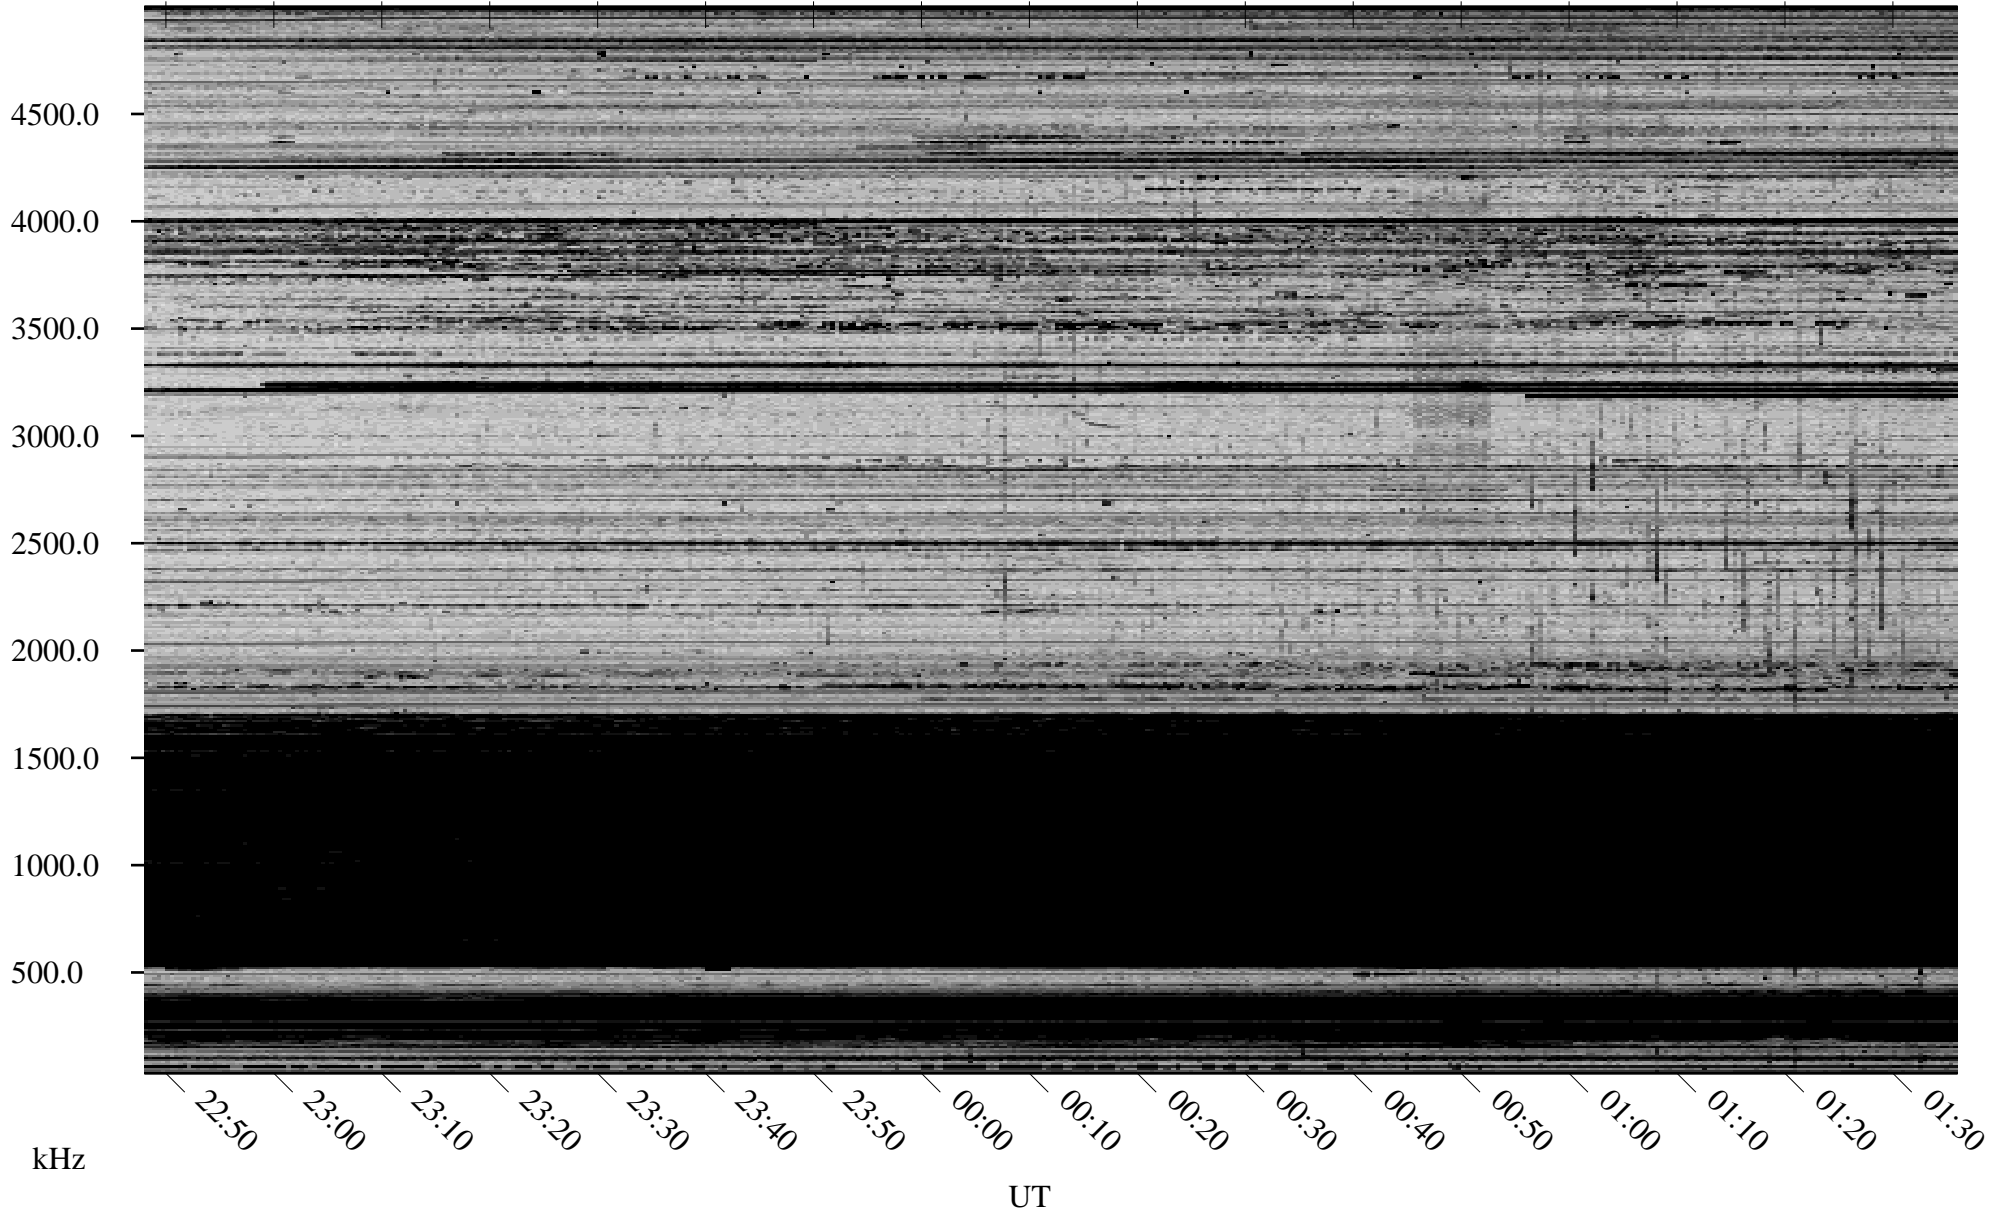

# 12/07/2009 Churchill, Manitoba

Linear Scale    Black = 161    White = 15

ch093411.r00SUm max\_12

Page 1

12/07/2009 Churchill, Manitoba

Linear Scale Black = 161 White = 15

ch093411.r00SUm max\_12

Page 2

# 12/08/2009 Churchill, Manitoba

Linear Scale    Black = 161    White = 15

ch093411.r00SUm max\_12

Page 3

# 12/08/2009 Churchill, Manitoba

Linear Scale    Black = 161    White = 15

ch093411.r00SUm max\_12

Page 4

# 12/08/2009 Churchill, Manitoba

Linear Scale    Black = 161    White = 15

ch093411.r00SUm max\_12

Page 5