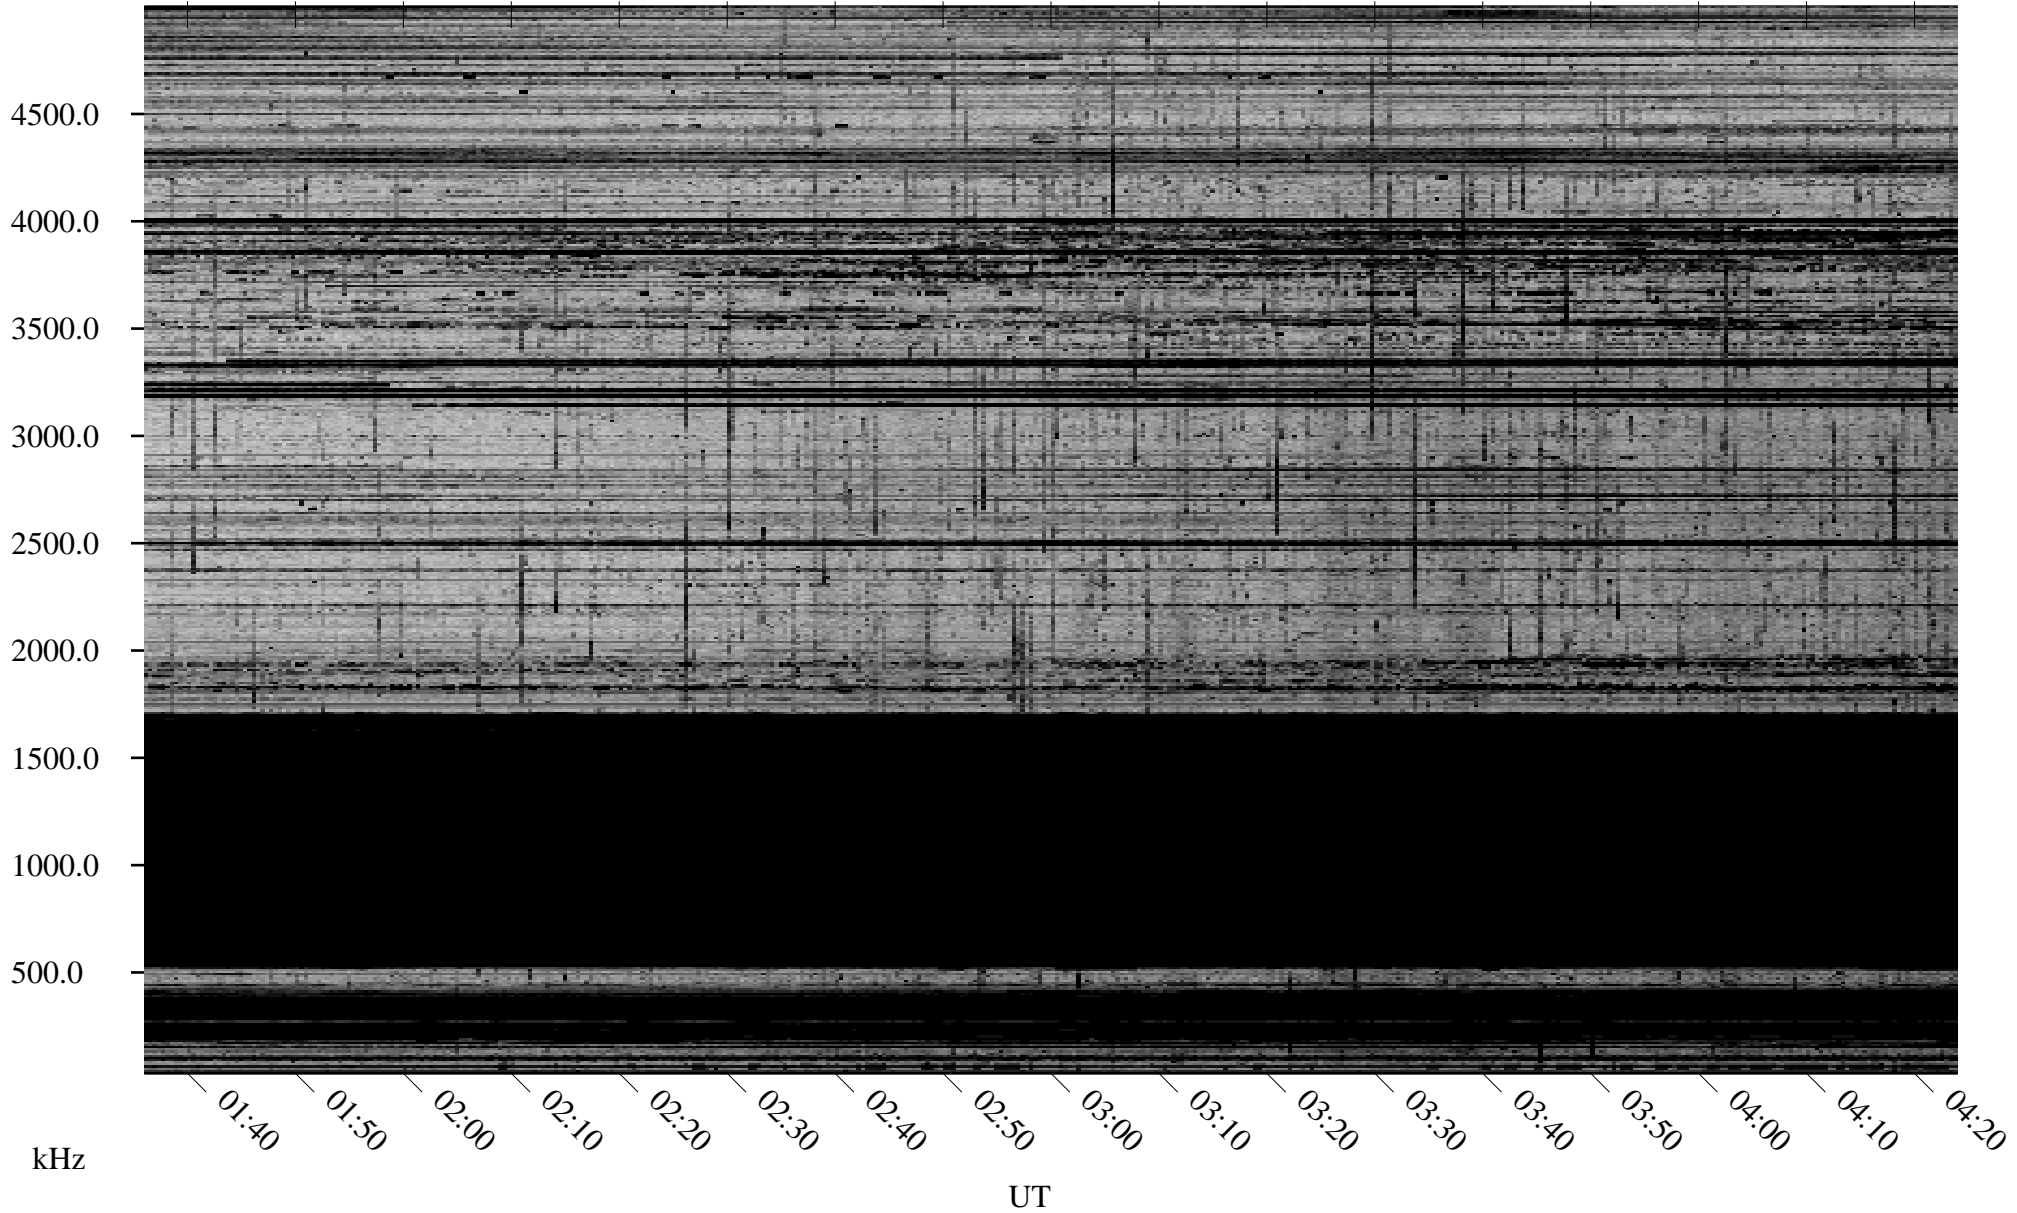

# 12/07/2009 Churchill, Manitoba

Linear Scale    Black = 161    White = 15

ch093411.r00SUm max\_12

Page 1

12/07/2009 Churchill, Manitoba

Linear Scale Black = 161 White = 15

ch093411.r00SUm max\_12

Page 2

# 12/08/2009 Churchill, Manitoba

Linear Scale    Black = 161    White = 15

ch093411.r00SUm max\_12

Page 3

# 12/08/2009 Churchill, Manitoba

Linear Scale    Black = 161    White = 15

ch093411.r00SUm max\_12

Page 4

# 12/08/2009 Churchill, Manitoba

Linear Scale    Black = 161    White = 15

ch093411.r00SUm max\_12

Page 5