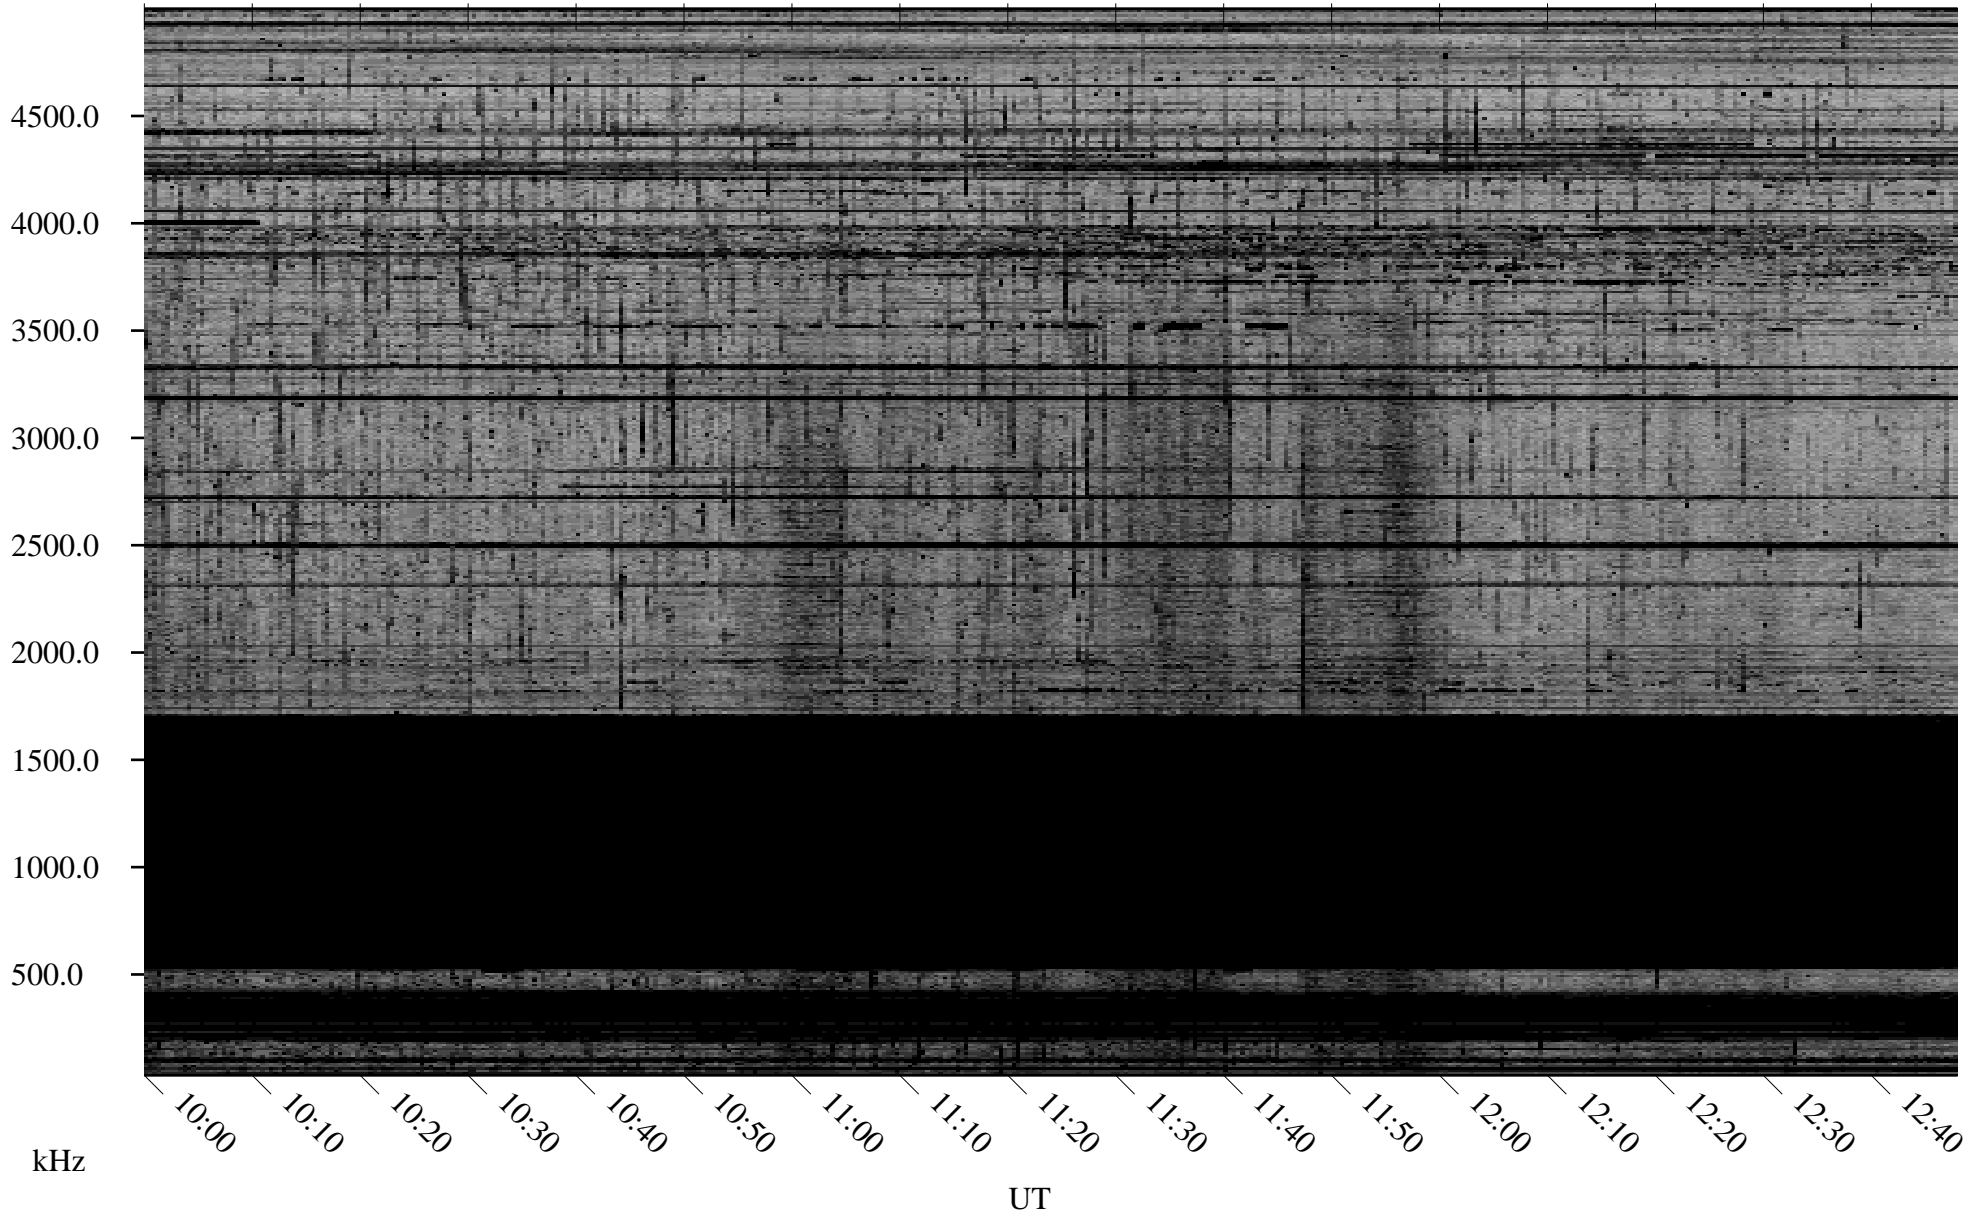

12/09/2009 Churchill, Manitoba

Linear Scale Black = 161 White = 15

ch09342l.r00SUm max_12

Page 5

12/09/2009 Churchill, Manitoba

Linear Scale Black = 161 White = 15

ch09342l.r00SUm max_12

Page 6

12/09/2009 Churchill, Manitoba

Linear Scale Black = 161 White = 15

ch09342l.r00SUm max_12

Page 7

12/09/2009 Churchill, Manitoba

Linear Scale Black = 161 White = 15

ch09342l.r00SUm max_12