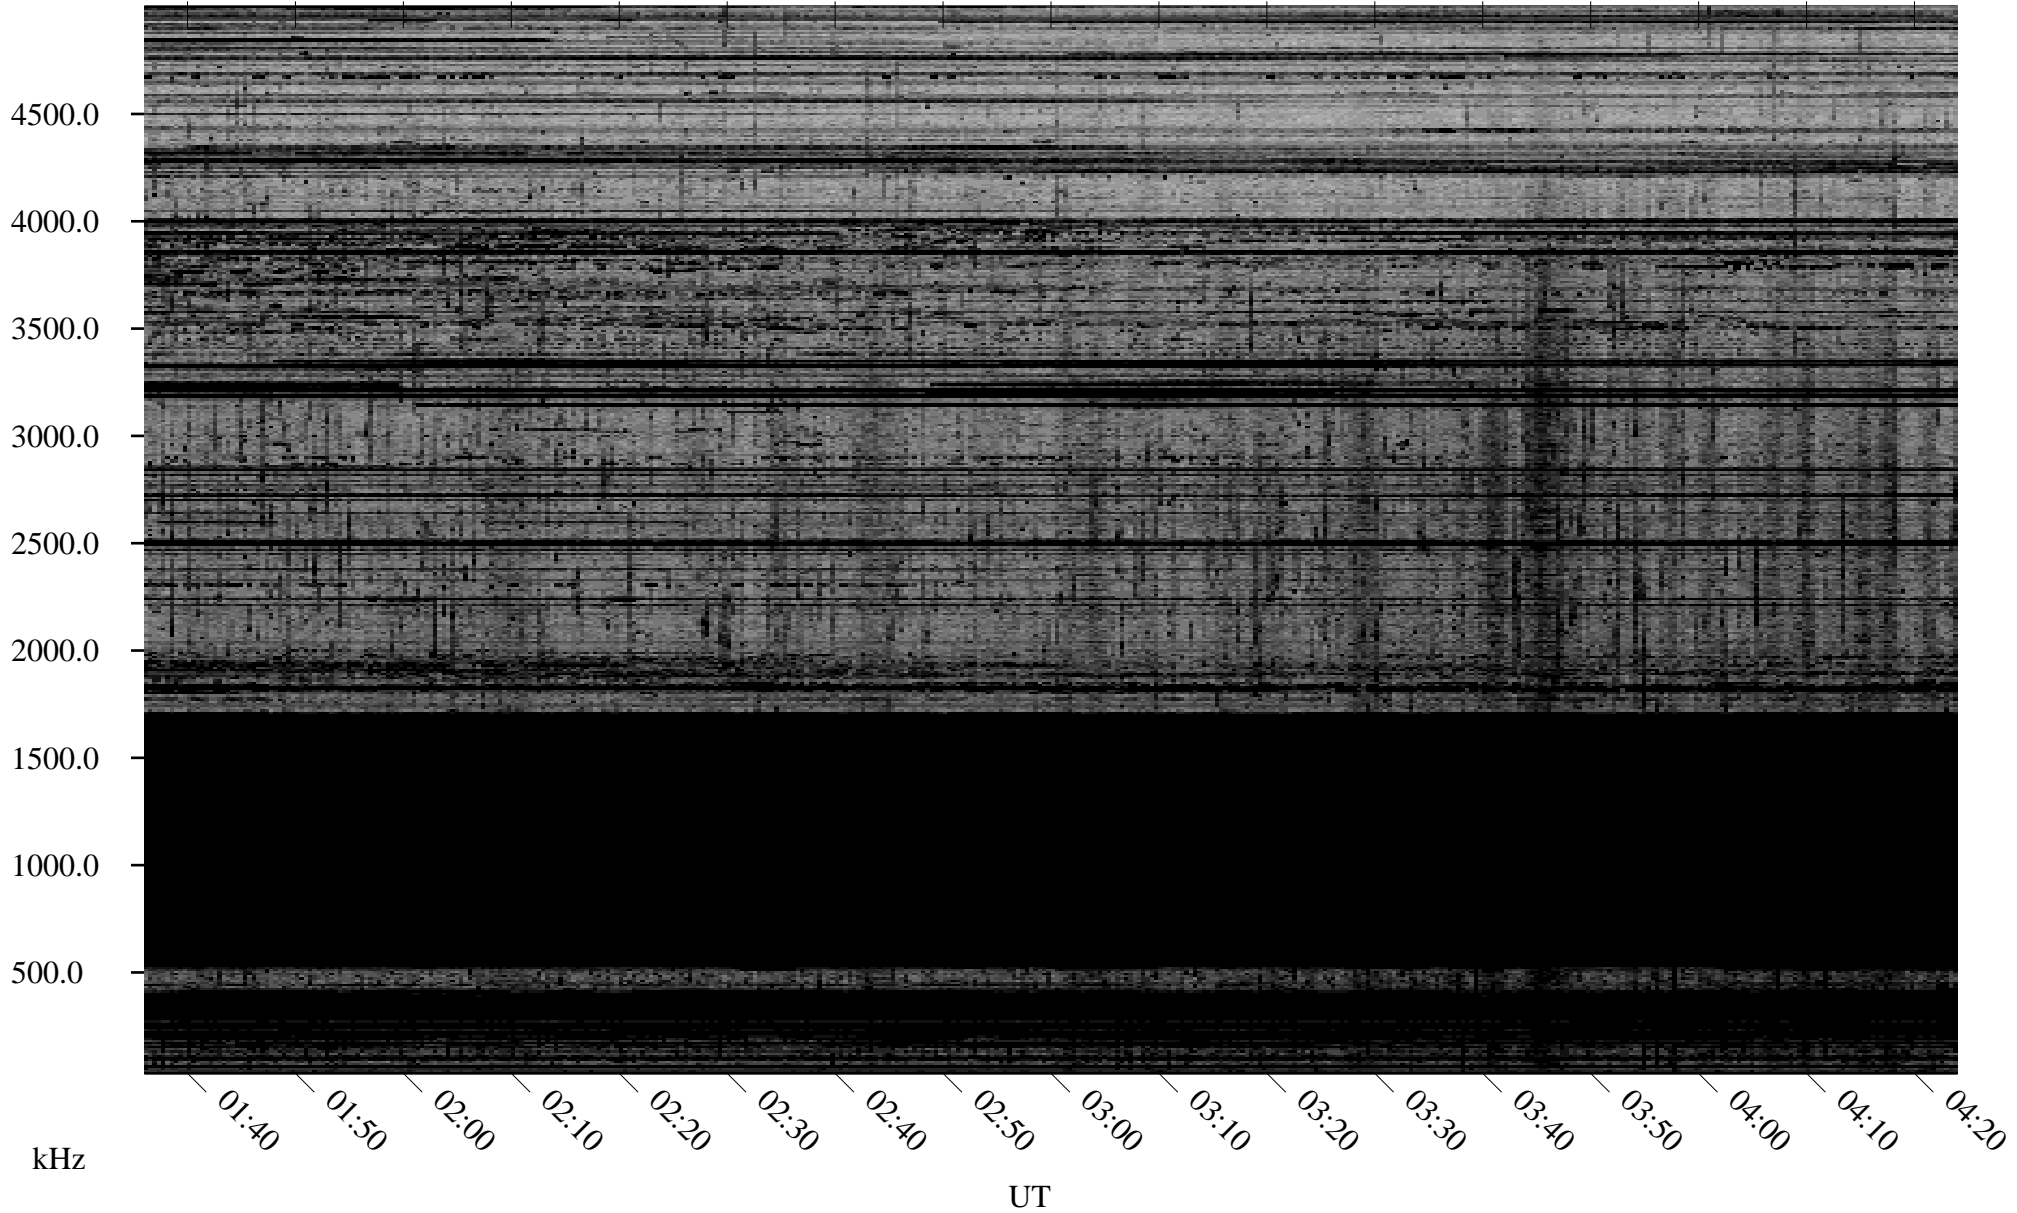

12/08/2009 Churchill, Manitoba

Linear Scale Black = 161 White = 15

ch09342l.r00SUm max_12

Page 1

12/08/2009 Churchill, Manitoba

Linear Scale Black = 161 White = 15

ch09342l.r00SUm max_12

Page 2

12/09/2009 Churchill, Manitoba

Linear Scale Black = 161 White = 15

ch09342l.r00SUm max_12

Page 3

12/09/2009 Churchill, Manitoba

Linear Scale Black = 161 White = 15

ch09342l.r00SUm max_12

Page 4

12/09/2009 Churchill, Manitoba

Linear Scale Black = 161 White = 15

ch09342l.r00SUm max_12

Page 5

12/09/2009 Churchill, Manitoba

Linear Scale Black = 161 White = 15

ch09342l.r00SUm max_12

Page 6

12/09/2009 Churchill, Manitoba

Linear Scale Black = 161 White = 15

ch09342l.r00SUm max_12

Page 7

12/09/2009 Churchill, Manitoba

Linear Scale Black = 161 White = 15

ch09342l.r00SUm max_12