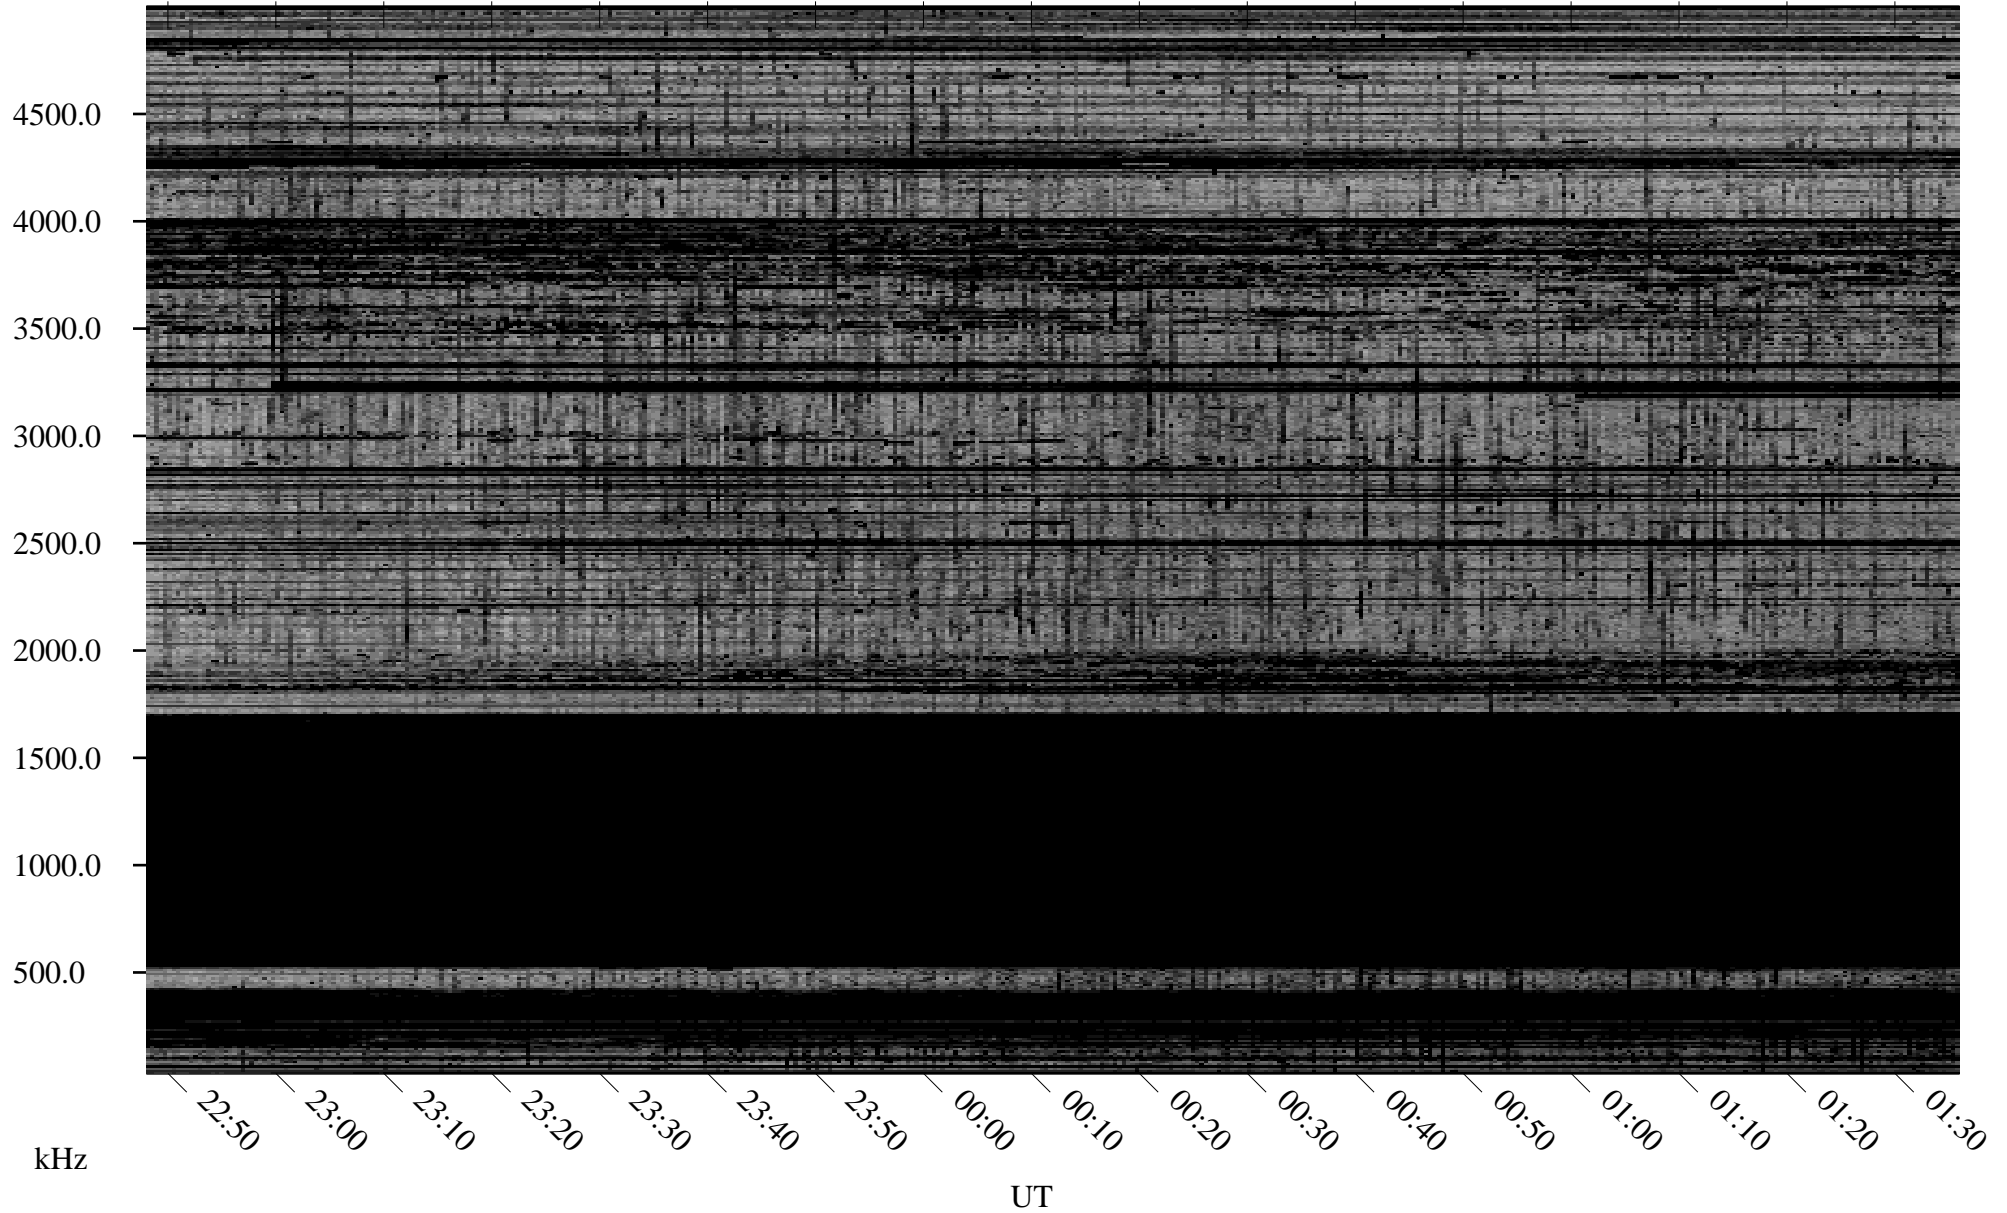

12/08/2009 Churchill, Manitoba

Linear Scale Black = 161 White = 15

ch09342l.r00SUm max_12

Page 1

12/08/2009 Churchill, Manitoba

Linear Scale Black = 161 White = 15

ch09342l.r00SUm max_12

Page 2

12/09/2009 Churchill, Manitoba

Linear Scale Black = 161 White = 15

ch09342l.r00SUm max_12

Page 3

12/09/2009 Churchill, Manitoba

Linear Scale Black = 161 White = 15

ch09342l.r00SUm max_12

Page 4

12/09/2009 Churchill, Manitoba

Linear Scale Black = 161 White = 15

ch09342l.r00SUm max_12

Page 5

12/09/2009 Churchill, Manitoba

Linear Scale Black = 161 White = 15

ch09342l.r00SUm max_12

Page 6

12/09/2009 Churchill, Manitoba

Linear Scale Black = 161 White = 15

ch09342l.r00SUm max_12

Page 7

12/09/2009 Churchill, Manitoba

Linear Scale Black = 161 White = 15

ch09342l.r00SUm max_12