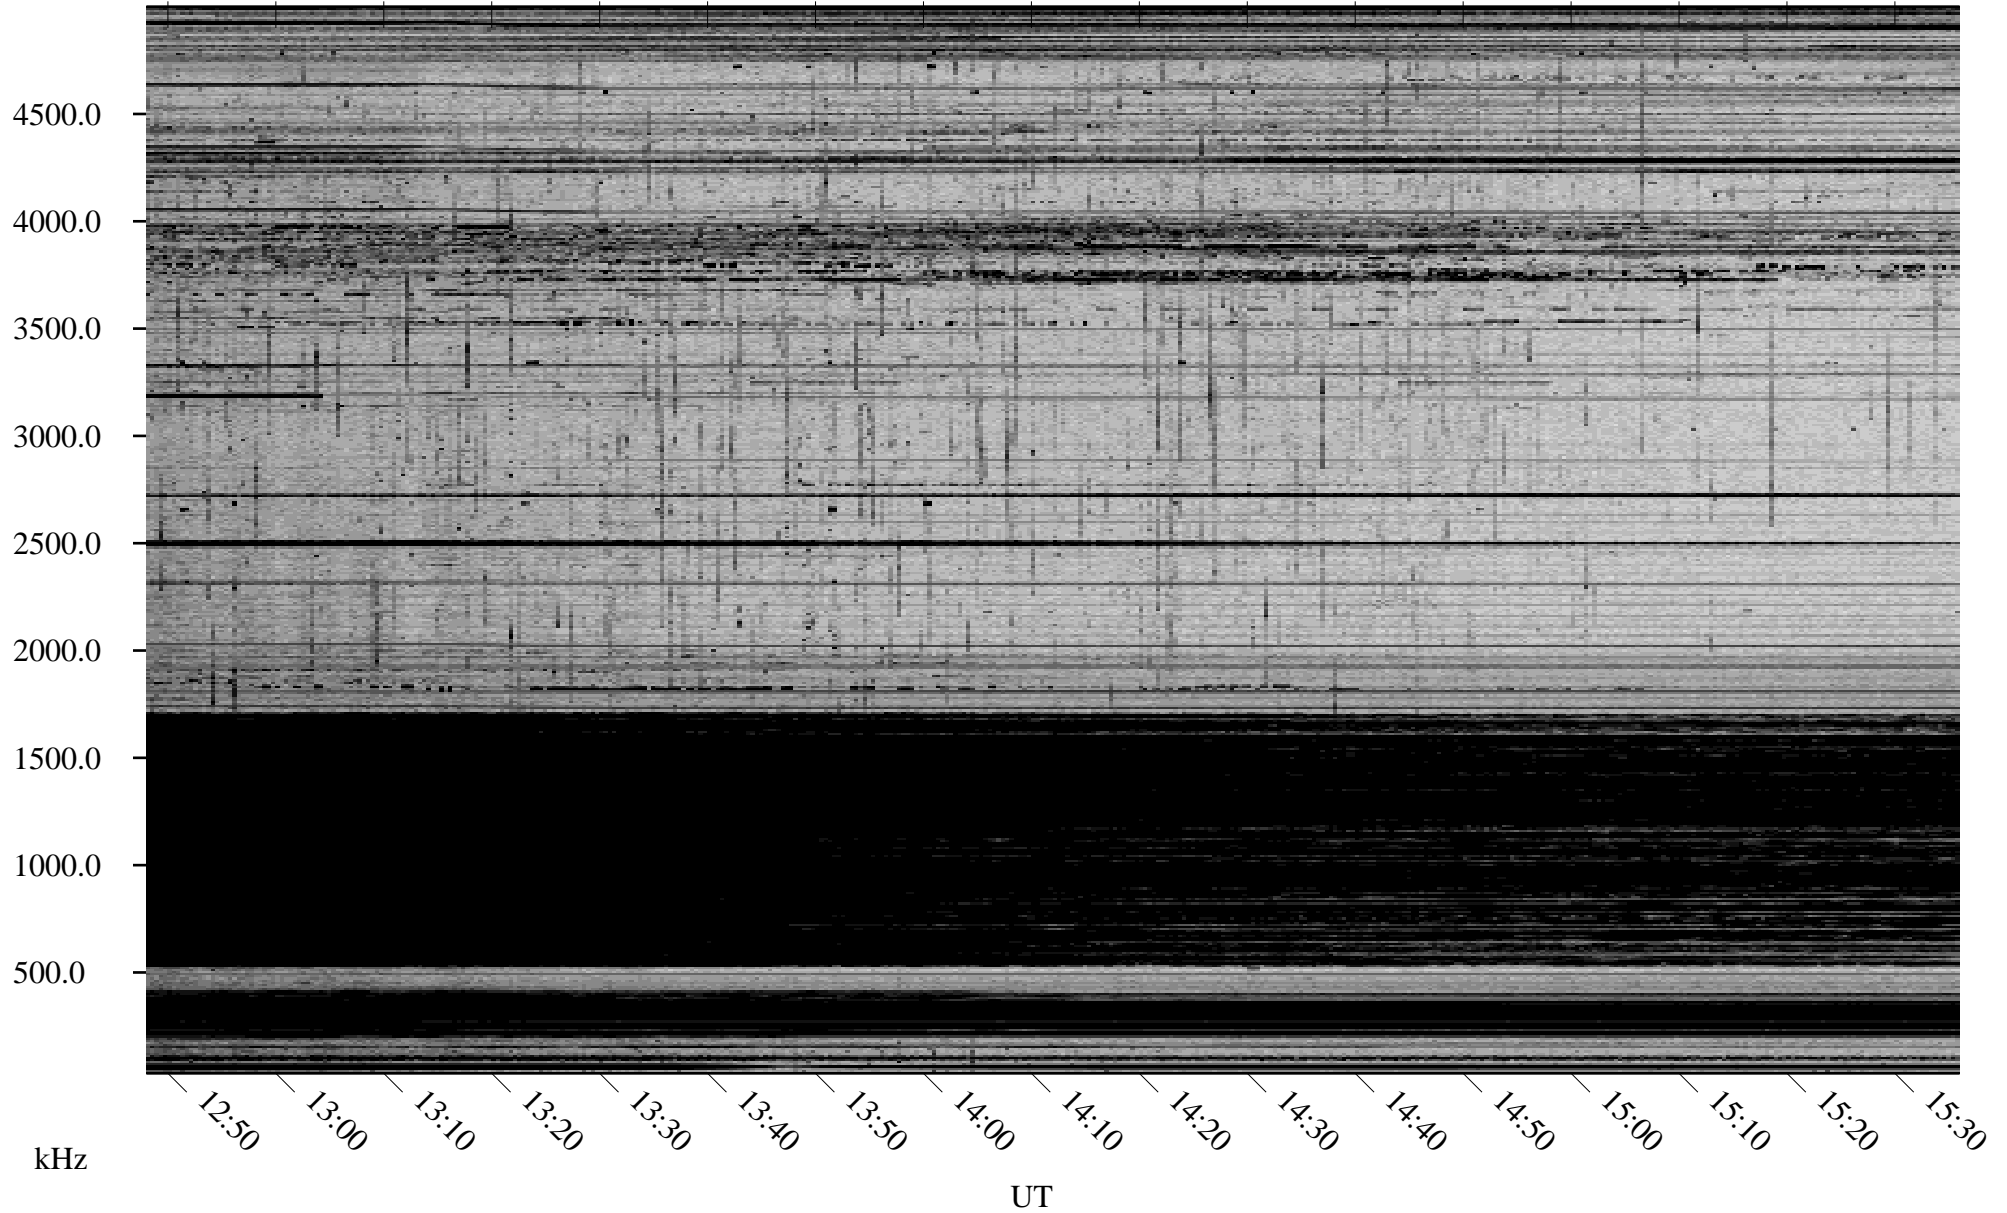

12/09/2009 Churchill, Manitoba

Linear Scale Black = 161 White = 15

ch09342l.r00SUm max_12

Page 3

12/09/2009 Churchill, Manitoba

Linear Scale Black = 161 White = 15

ch09342l.r00SUm max_12

Page 4

12/09/2009 Churchill, Manitoba

Linear Scale Black = 161 White = 15

ch09342l.r00SUm max_12

Page 5

12/09/2009 Churchill, Manitoba

Linear Scale Black = 161 White = 15

ch09342l.r00SUm max_12

Page 6

12/09/2009 Churchill, Manitoba

Linear Scale Black = 161 White = 15

ch09342l.r00SUm max_12

Page 7

12/09/2009 Churchill, Manitoba

Linear Scale Black = 161 White = 15

ch09342l.r00SUm max_12