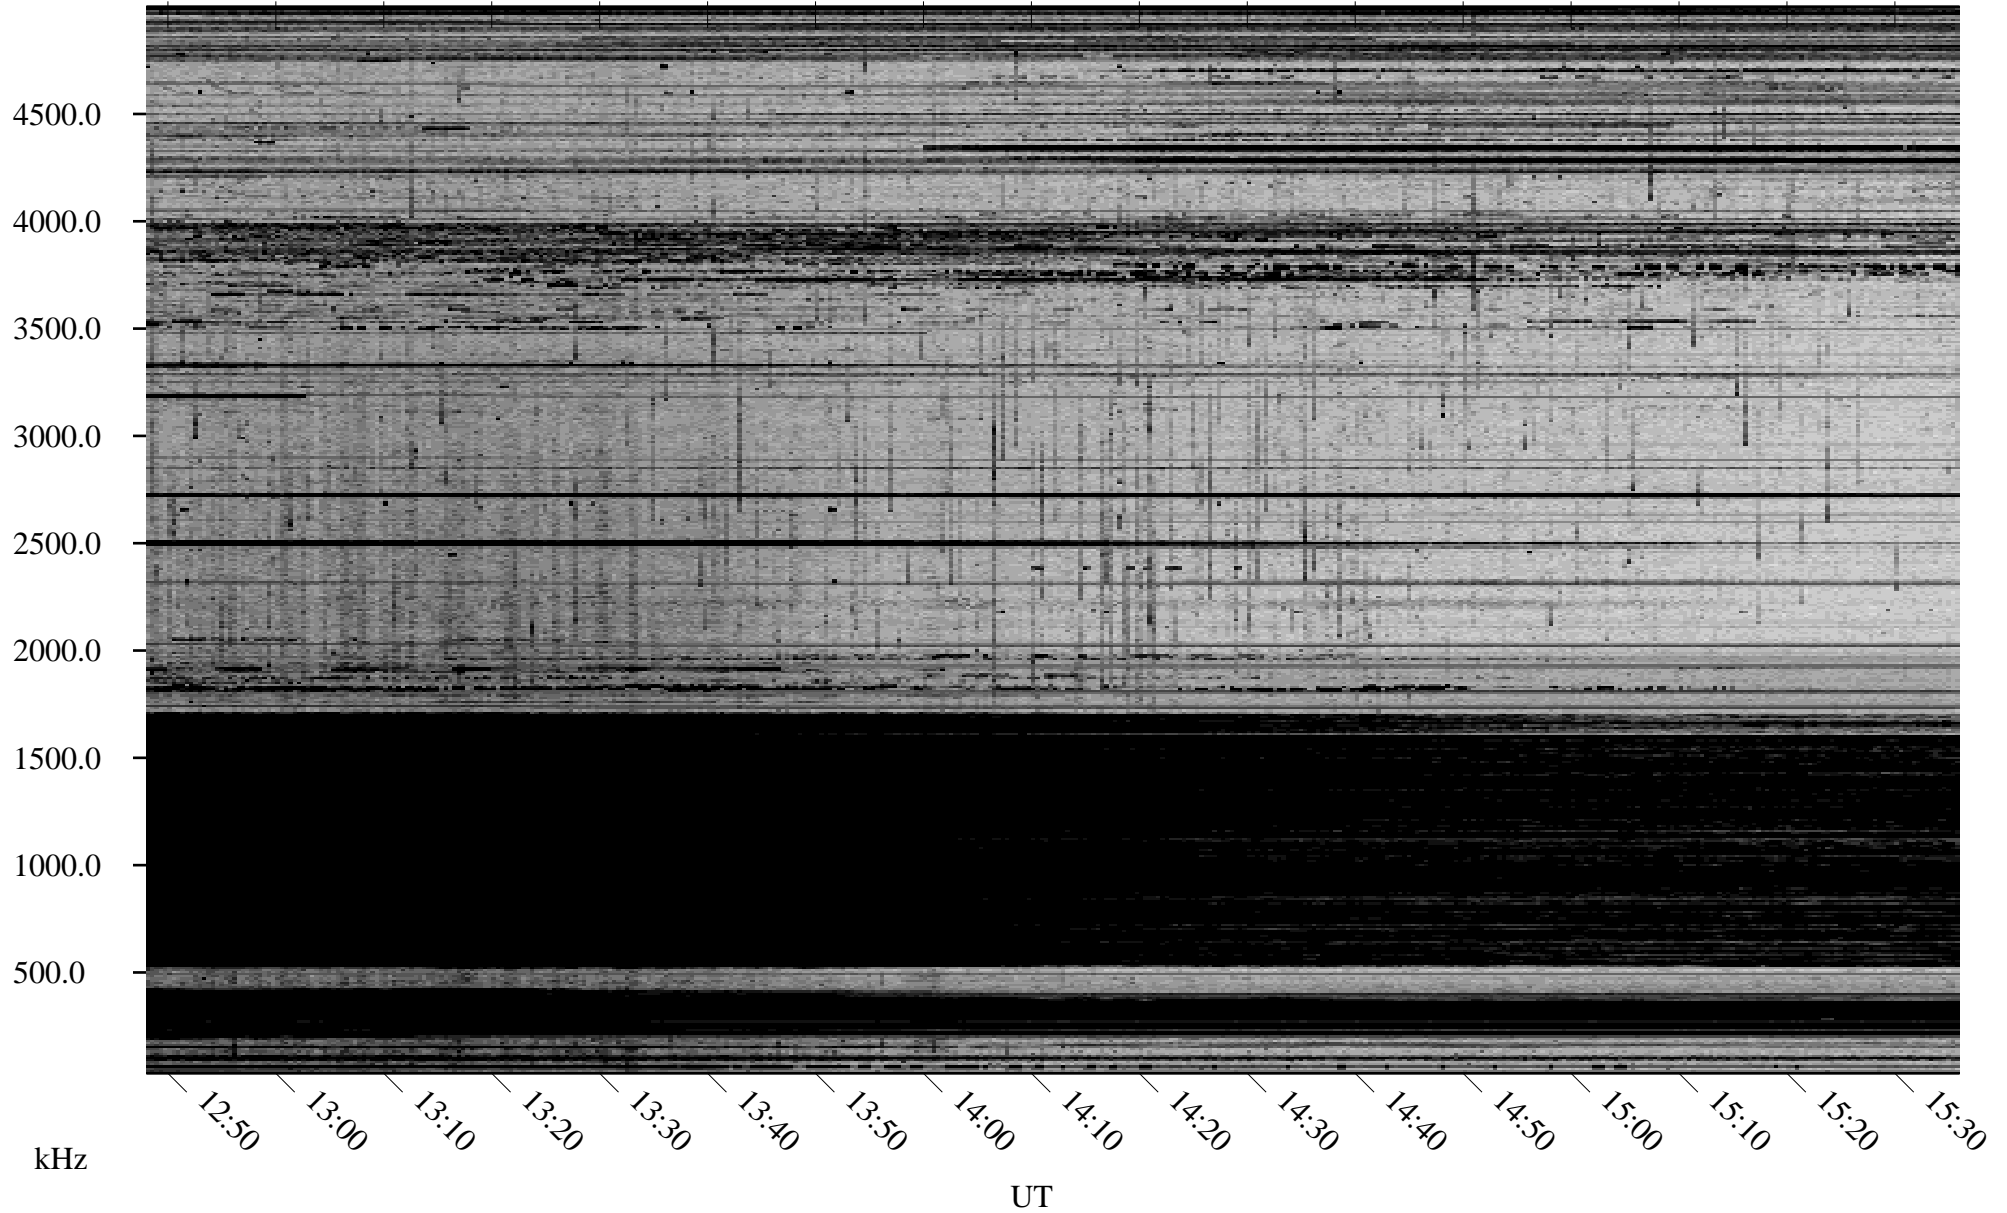

12/10/2009 Churchill, Manitoba

Linear Scale Black = 161 White = 15

ch09343l.r00SUm max_12

Page 3

12/10/2009 Churchill, Manitoba

Linear Scale Black = 161 White = 15

ch09343l.r00SUm max_12

Page 4

12/10/2009 Churchill, Manitoba

Linear Scale Black = 161 White = 15

ch09343l.r00SUm max_12

Page 5

12/10/2009 Churchill, Manitoba

Linear Scale Black = 161 White = 15

ch09343l.r00SUm max_12

Page 6

12/10/2009 Churchill, Manitoba

Linear Scale Black = 161 White = 15

ch09343l.r00SUm max_12

Page 7

12/10/2009 Churchill, Manitoba

Linear Scale Black = 161 White = 15

ch09343l.r00SUm max_12

Page 8