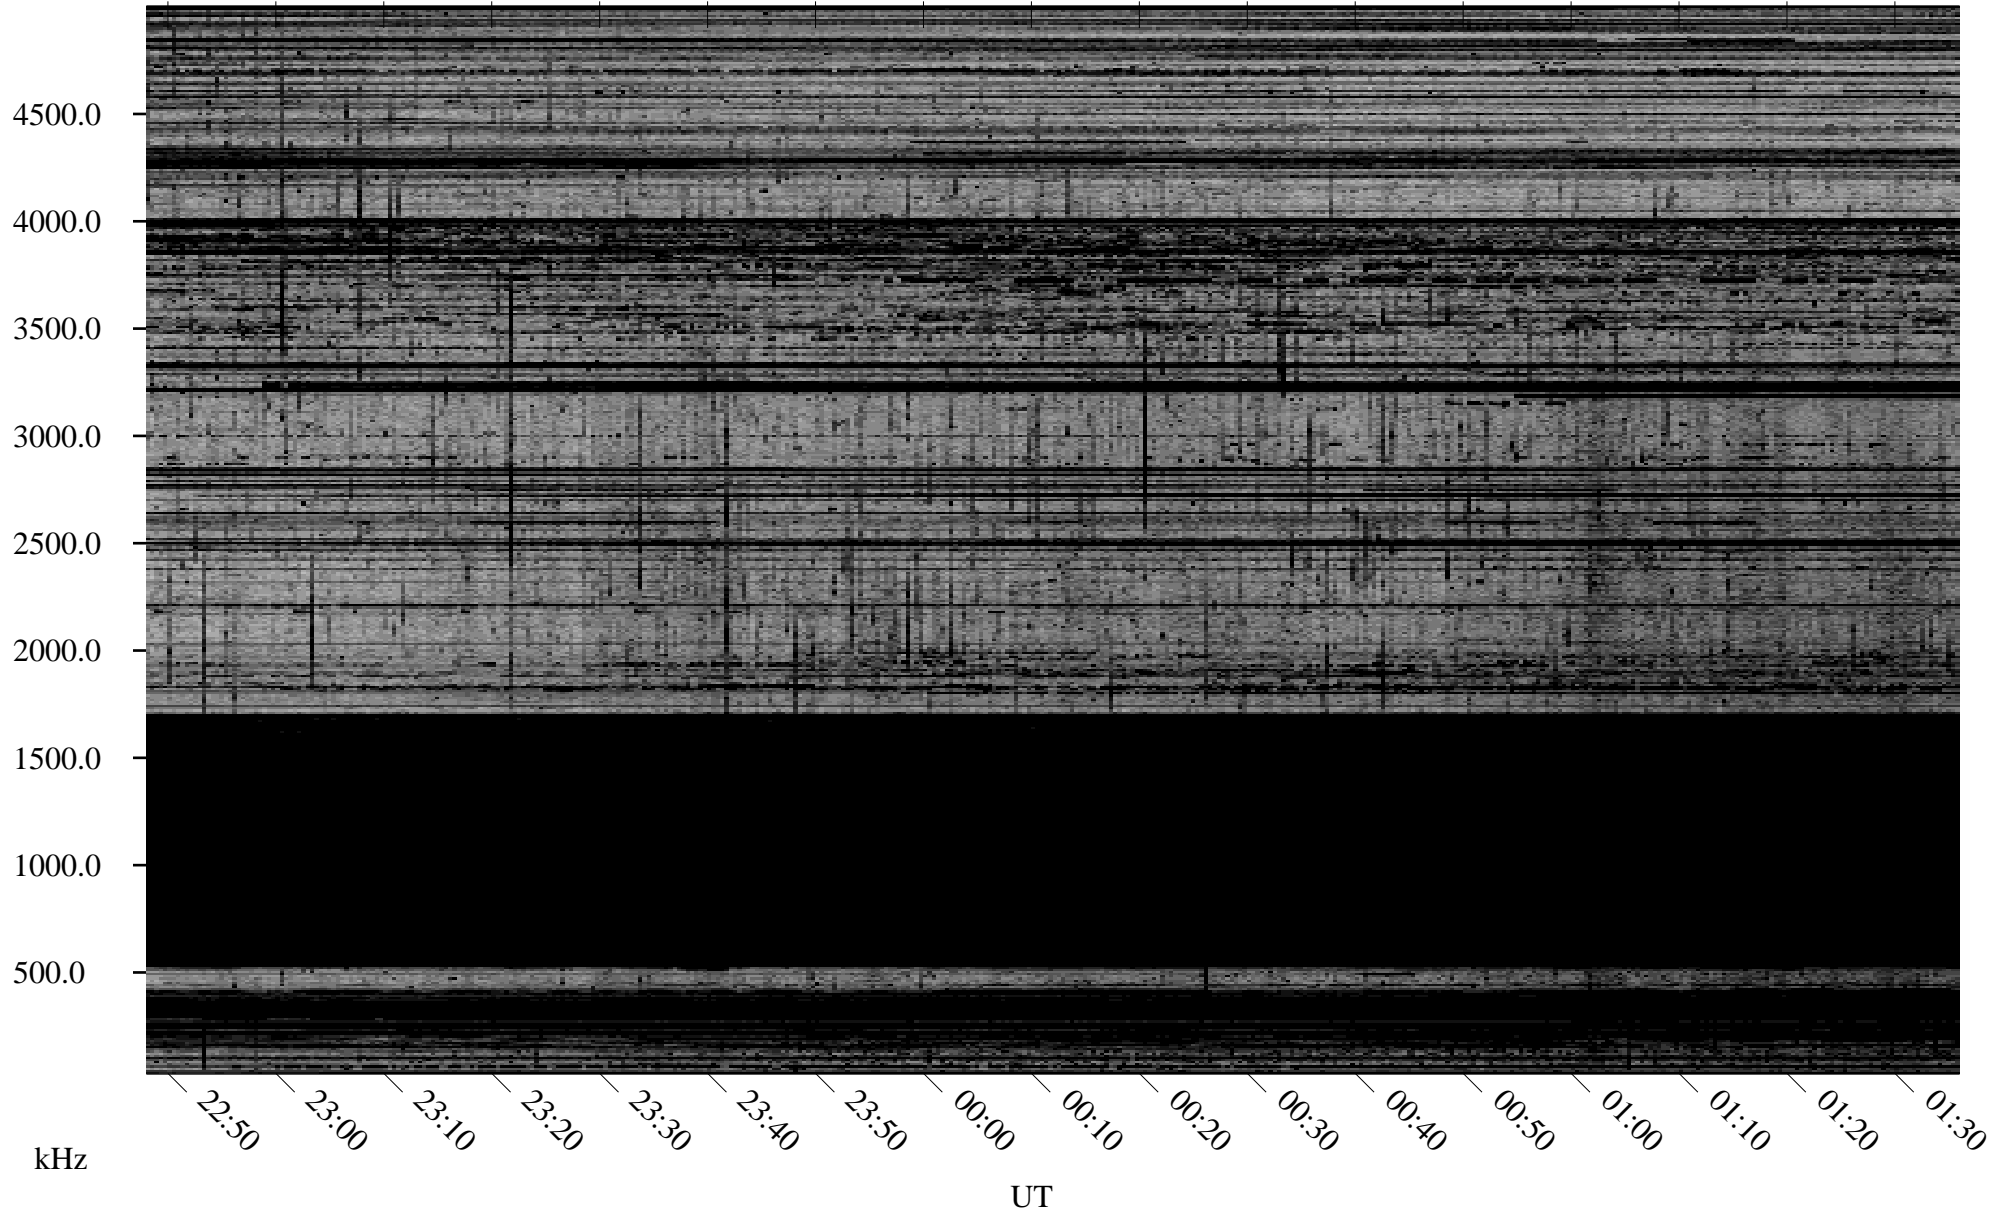

12/09/2009 Churchill, Manitoba

Linear Scale Black = 161 White = 15

ch09343l.r00SUm max_12

Page 1

12/09/2009 Churchill, Manitoba

Linear Scale Black = 161 White = 15

ch09343l.r00SUm max_12

Page 2

12/10/2009 Churchill, Manitoba

Linear Scale Black = 161 White = 15

ch09343l.r00SUm max_12

Page 3

12/10/2009 Churchill, Manitoba

Linear Scale Black = 161 White = 15

ch09343l.r00SUm max_12

Page 4

12/10/2009 Churchill, Manitoba

Linear Scale Black = 161 White = 15

ch09343l.r00SUm max_12

Page 5

12/10/2009 Churchill, Manitoba

Linear Scale Black = 161 White = 15

ch09343l.r00SUm max_12

Page 6

12/10/2009 Churchill, Manitoba

Linear Scale Black = 161 White = 15

ch09343l.r00SUm max_12

Page 7

12/10/2009 Churchill, Manitoba

Linear Scale Black = 161 White = 15

ch09343l.r00SUm max_12

Page 8