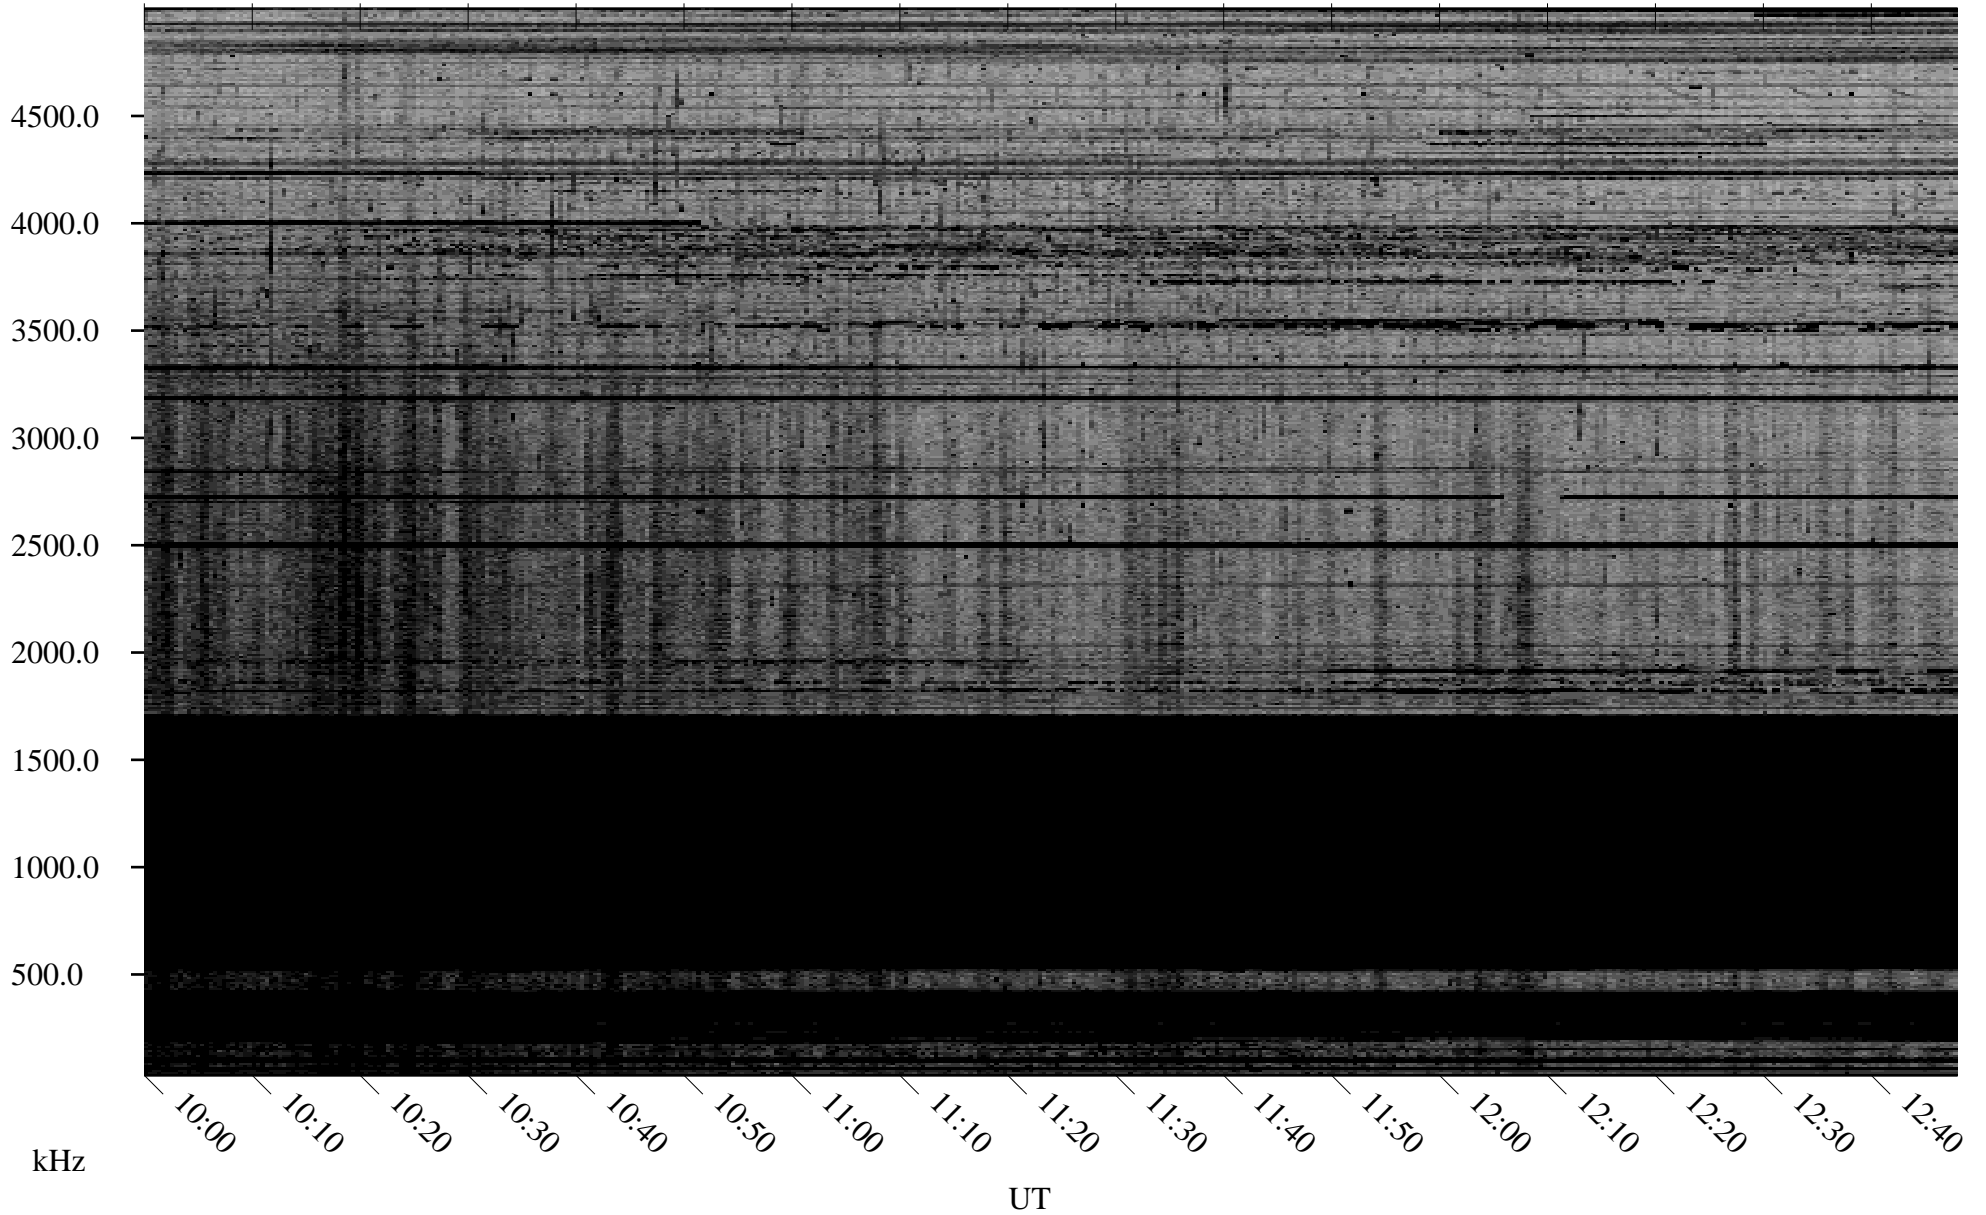

12/10/2009 Churchill, Manitoba

Linear Scale Black = 161 White = 15

ch09343l.r00SUm max_12

Page 3

12/10/2009 Churchill, Manitoba

Linear Scale Black = 161 White = 15

ch09343l.r00SUm max_12

Page 4

12/10/2009 Churchill, Manitoba

Linear Scale Black = 161 White = 15

ch09343l.r00SUm max_12

Page 5

12/10/2009 Churchill, Manitoba

Linear Scale Black = 161 White = 15

ch09343l.r00SUm max_12

Page 6

12/10/2009 Churchill, Manitoba

Linear Scale Black = 161 White = 15

ch09343l.r00SUm max_12

Page 7

12/10/2009 Churchill, Manitoba

Linear Scale Black = 161 White = 15

ch09343l.r00SUm max_12

Page 8