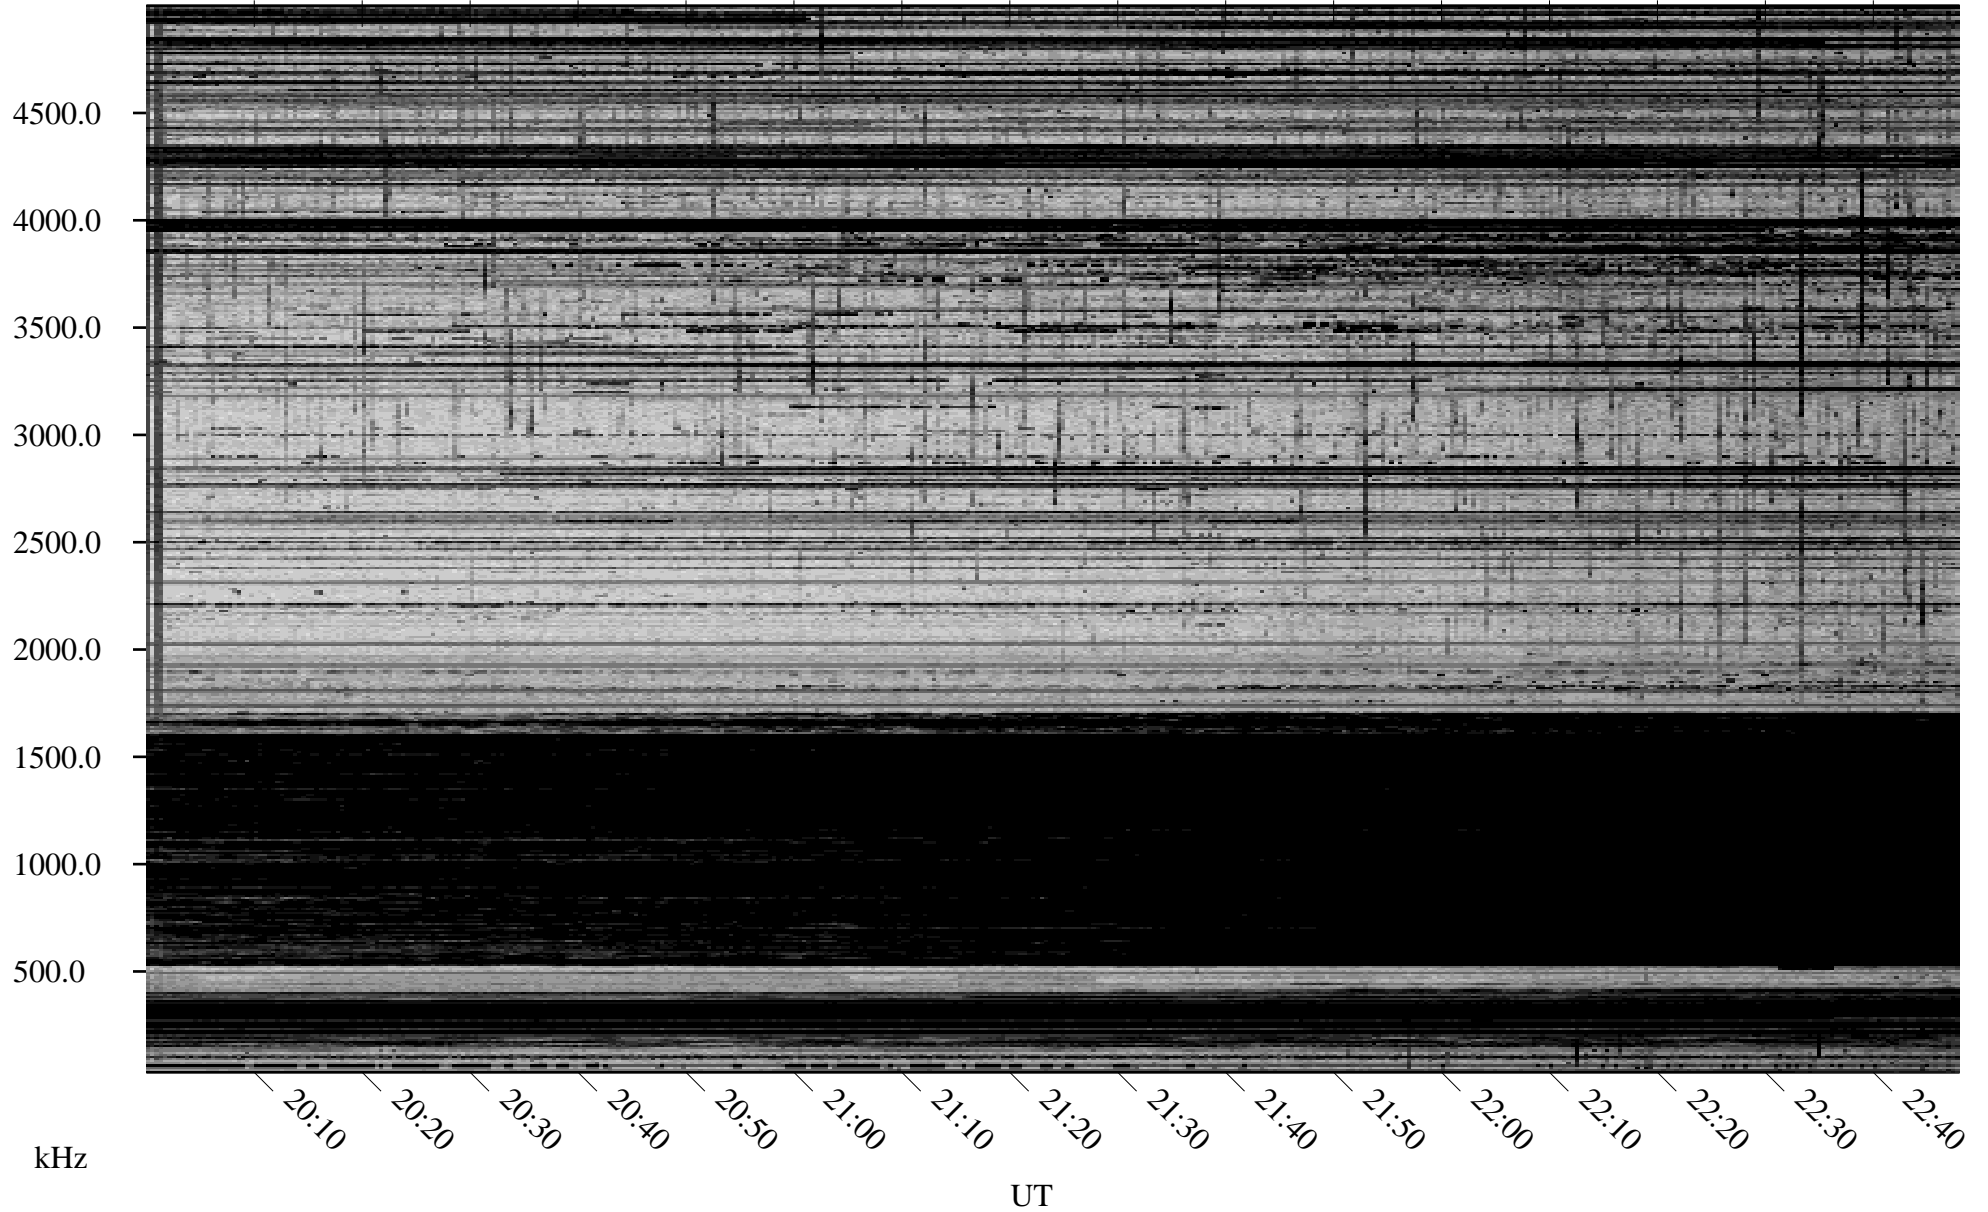

12/09/2009 Churchill, Manitoba

Linear Scale Black = 161 White = 15

ch09343l.r00SUm max_12

Page 1

12/09/2009 Churchill, Manitoba

Linear Scale Black = 161 White = 15

ch09343l.r00SUm max_12

Page 2

12/10/2009 Churchill, Manitoba

Linear Scale Black = 161 White = 15

ch09343l.r00SUm max_12

Page 3

12/10/2009 Churchill, Manitoba

Linear Scale Black = 161 White = 15

ch09343l.r00SUm max_12

Page 4

12/10/2009 Churchill, Manitoba

Linear Scale Black = 161 White = 15

ch09343l.r00SUm max_12

Page 5

12/10/2009 Churchill, Manitoba

Linear Scale Black = 161 White = 15

ch09343l.r00SUm max_12

Page 6

12/10/2009 Churchill, Manitoba

Linear Scale Black = 161 White = 15

ch09343l.r00SUm max_12

Page 7

12/10/2009 Churchill, Manitoba

Linear Scale Black = 161 White = 15

ch09343l.r00SUm max_12

Page 8