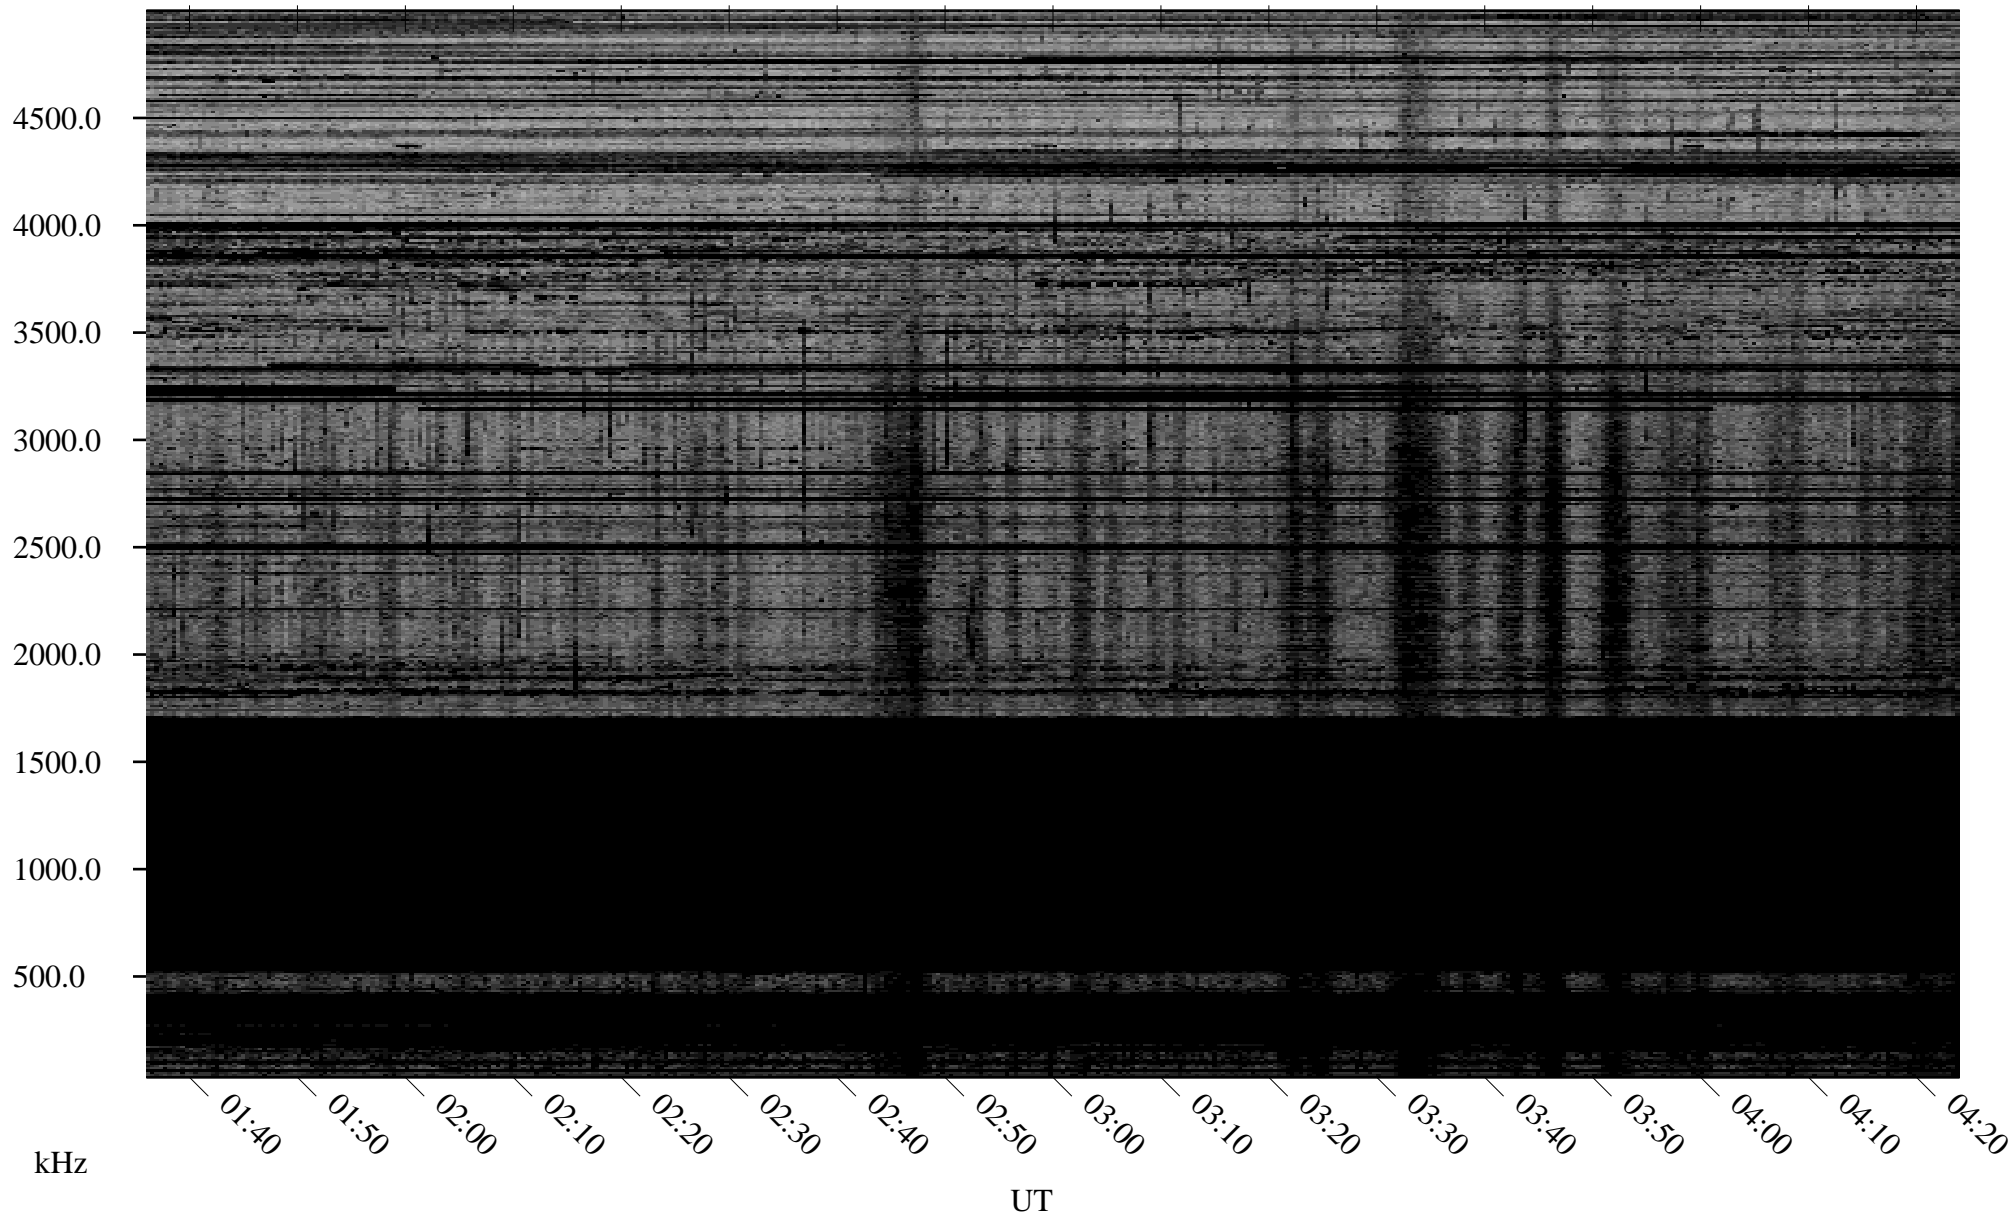

12/09/2009 Churchill, Manitoba

Linear Scale Black = 161 White = 15

ch09343l.r00SUm max_12

Page 1

12/09/2009 Churchill, Manitoba

Linear Scale Black = 161 White = 15

ch09343l.r00SUm max_12

Page 2

12/10/2009 Churchill, Manitoba

Linear Scale Black = 161 White = 15

ch09343l.r00SUm max_12

Page 3

12/10/2009 Churchill, Manitoba

Linear Scale Black = 161 White = 15

ch09343l.r00SUm max_12

Page 4

12/10/2009 Churchill, Manitoba

Linear Scale Black = 161 White = 15

ch09343l.r00SUm max_12

Page 5

12/10/2009 Churchill, Manitoba

Linear Scale Black = 161 White = 15

ch09343l.r00SUm max_12

Page 6

12/10/2009 Churchill, Manitoba

Linear Scale Black = 161 White = 15

ch09343l.r00SUm max_12

Page 7

12/10/2009 Churchill, Manitoba

Linear Scale Black = 161 White = 15

ch09343l.r00SUm max_12

Page 8