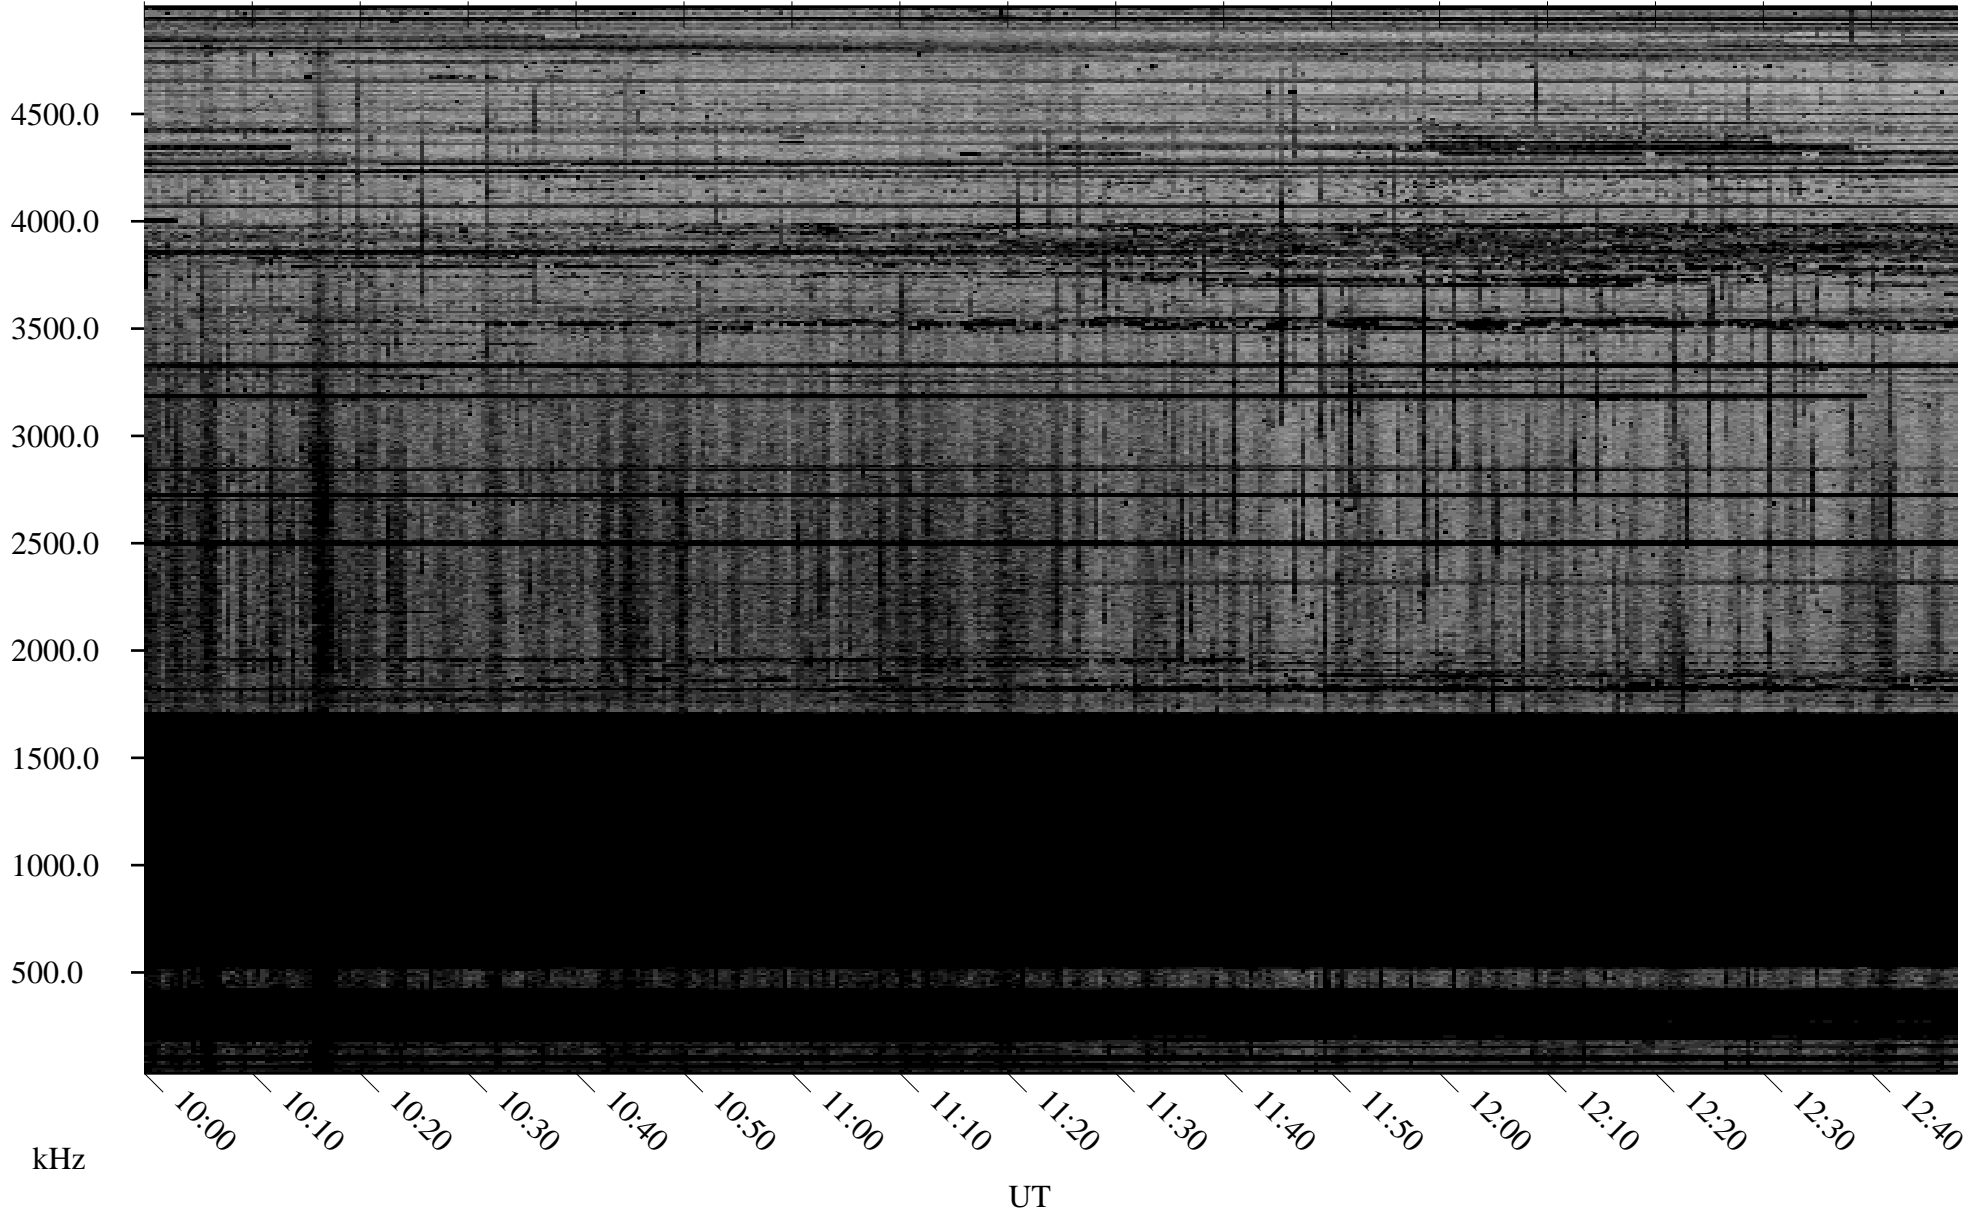

12/10/2009 Churchill, Manitoba

Linear Scale Black = 161 White = 15

ch09344l.r00SUm max_12

Page 1

12/10/2009 Churchill, Manitoba

Linear Scale Black = 161 White = 15

ch09344l.r00SUm max_12

Page 2

12/11/2009 Churchill, Manitoba

Linear Scale Black = 161 White = 15

ch09344l.r00SUm max_12

Page 3

12/11/2009 Churchill, Manitoba

Linear Scale Black = 161 White = 15

ch09344l.r00SUm max_12

Page 4

12/11/2009 Churchill, Manitoba

Linear Scale Black = 161 White = 15

ch09344l.r00SUm max_12

Page 5

12/11/2009 Churchill, Manitoba

Linear Scale Black = 161 White = 15

ch09344l.r00SUm max_12

Page 6

12/11/2009 Churchill, Manitoba

Linear Scale Black = 161 White = 15

ch09344l.r00SUm max_12

Page 7

12/11/2009 Churchill, Manitoba

Linear Scale Black = 161 White = 15

ch09344l.r00SUm max_12