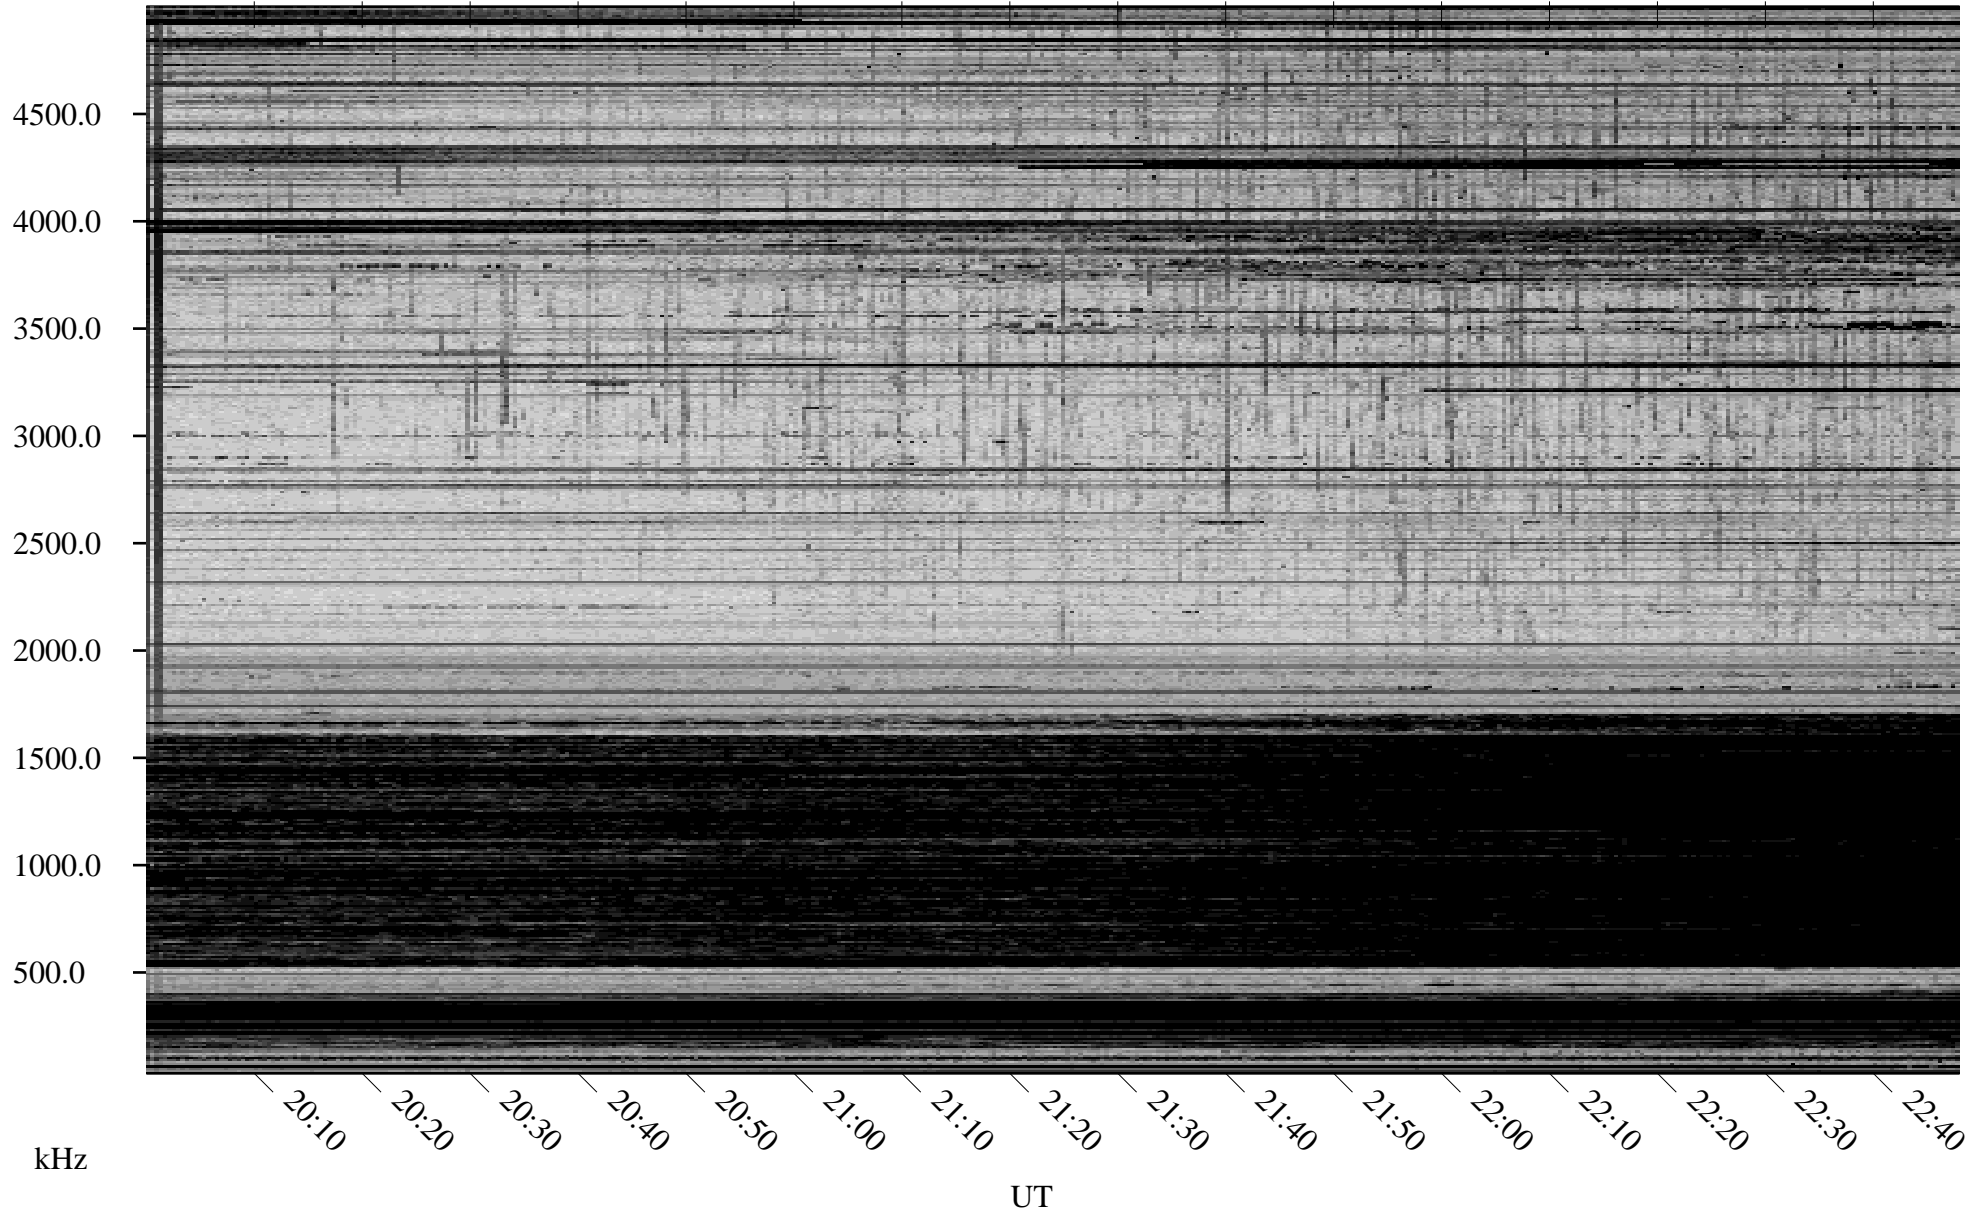

12/10/2009 Churchill, Manitoba

Linear Scale Black = 161 White = 15

ch09344l.r00SUm max_12

Page 1

12/10/2009 Churchill, Manitoba

Linear Scale Black = 161 White = 15

ch09344l.r00SUm max_12

Page 2

12/11/2009 Churchill, Manitoba

Linear Scale Black = 161 White = 15

ch09344l.r00SUm max_12

Page 3

12/11/2009 Churchill, Manitoba

Linear Scale Black = 161 White = 15

ch09344l.r00SUm max_12

Page 4

12/11/2009 Churchill, Manitoba

Linear Scale Black = 161 White = 15

ch09344l.r00SUm max_12

Page 5

12/11/2009 Churchill, Manitoba

Linear Scale Black = 161 White = 15

ch09344l.r00SUm max_12

Page 6

12/11/2009 Churchill, Manitoba

Linear Scale Black = 161 White = 15

ch09344l.r00SUm max_12

Page 7

12/11/2009 Churchill, Manitoba

Linear Scale Black = 161 White = 15

ch09344l.r00SUm max_12