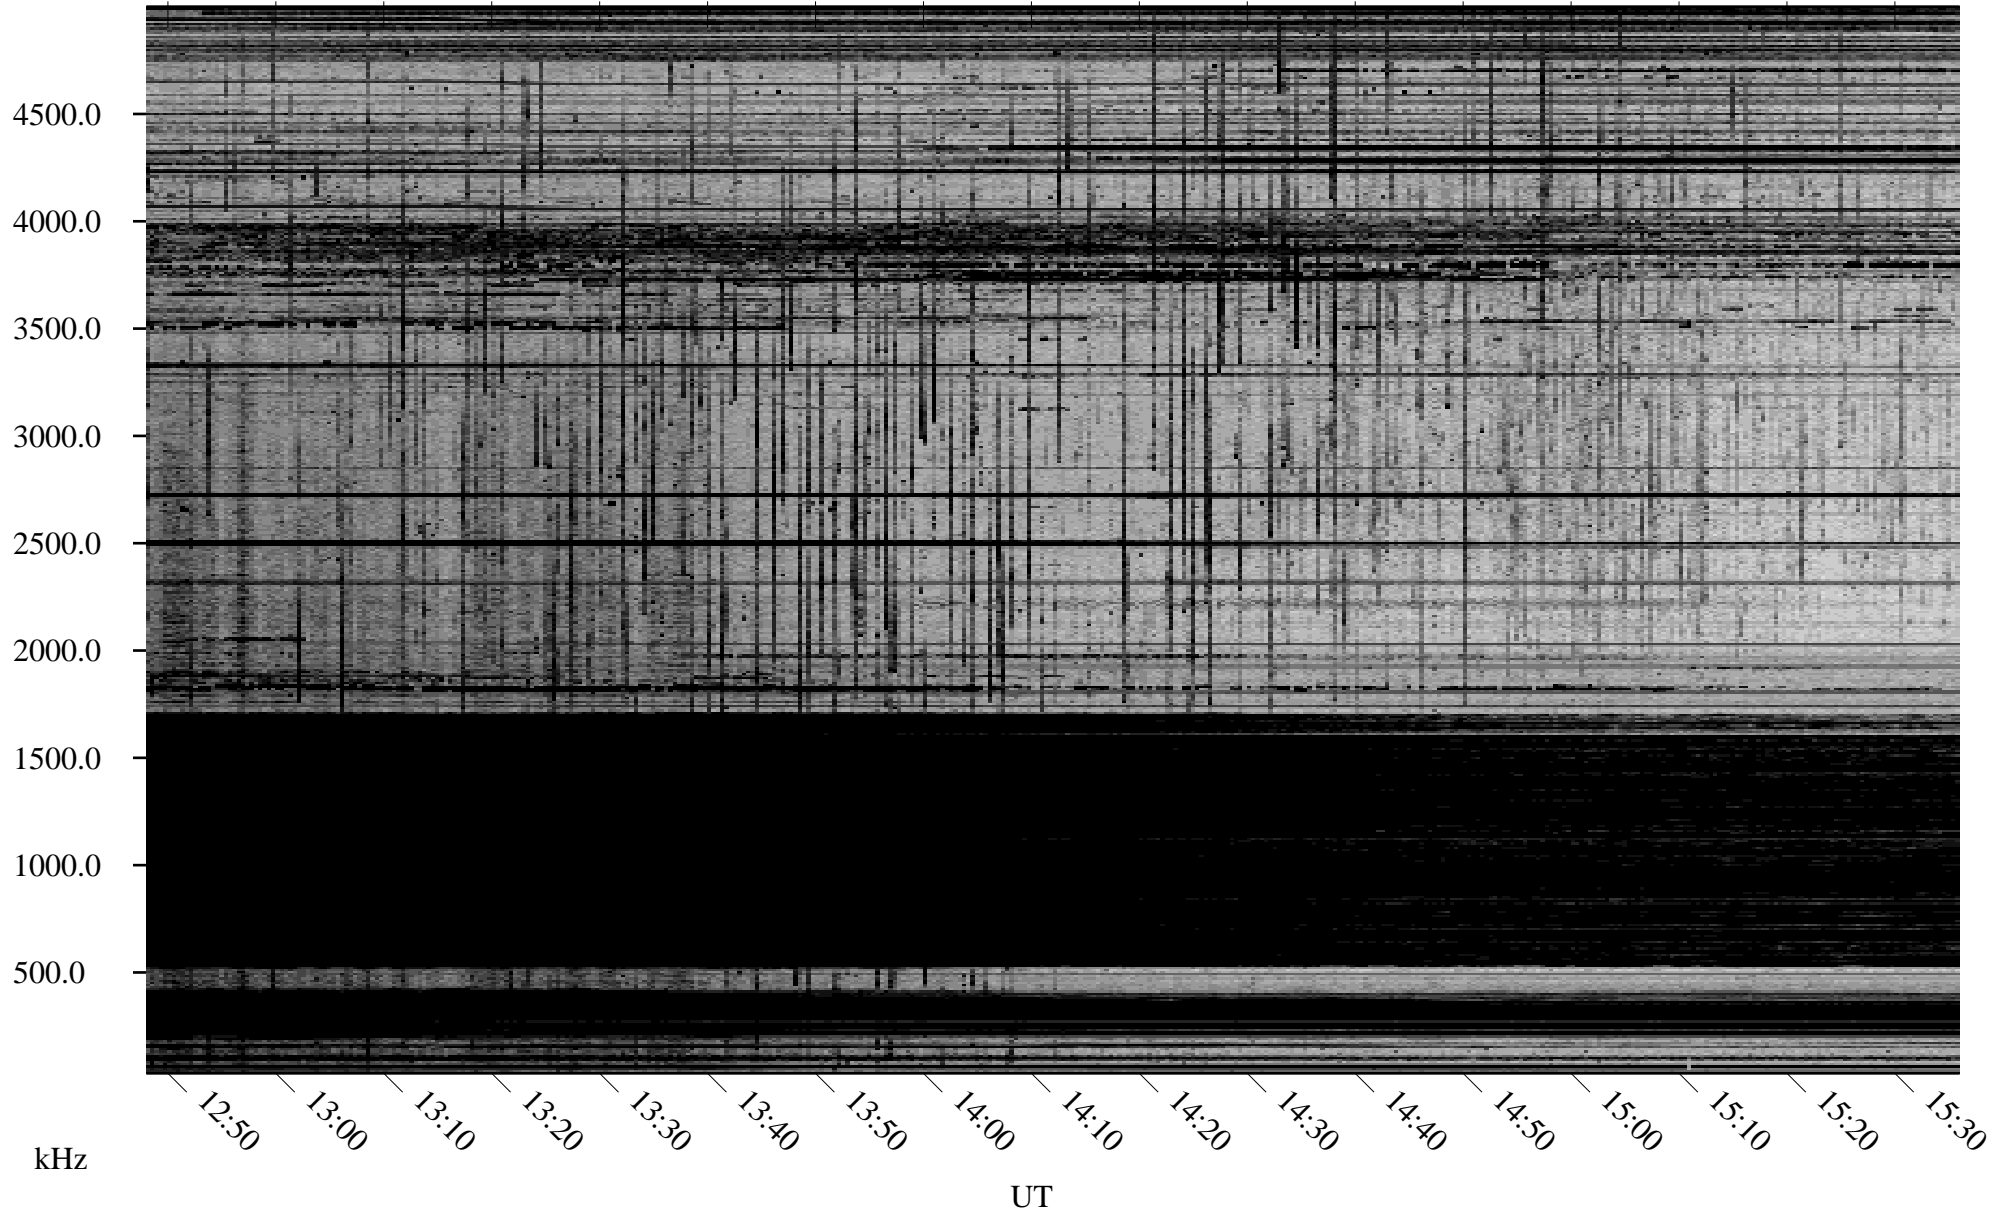

12/11/2009 Churchill, Manitoba

Linear Scale Black = 161 White = 15

ch09344l.r00SUm max_12

Page 5

12/11/2009 Churchill, Manitoba

Linear Scale Black = 161 White = 15

ch09344l.r00SUm max_12

Page 6

12/11/2009 Churchill, Manitoba

Linear Scale Black = 161 White = 15

ch09344l.r00SUm max_12

Page 7

12/11/2009 Churchill, Manitoba

Linear Scale Black = 161 White = 15

ch09344l.r00SUm max_12