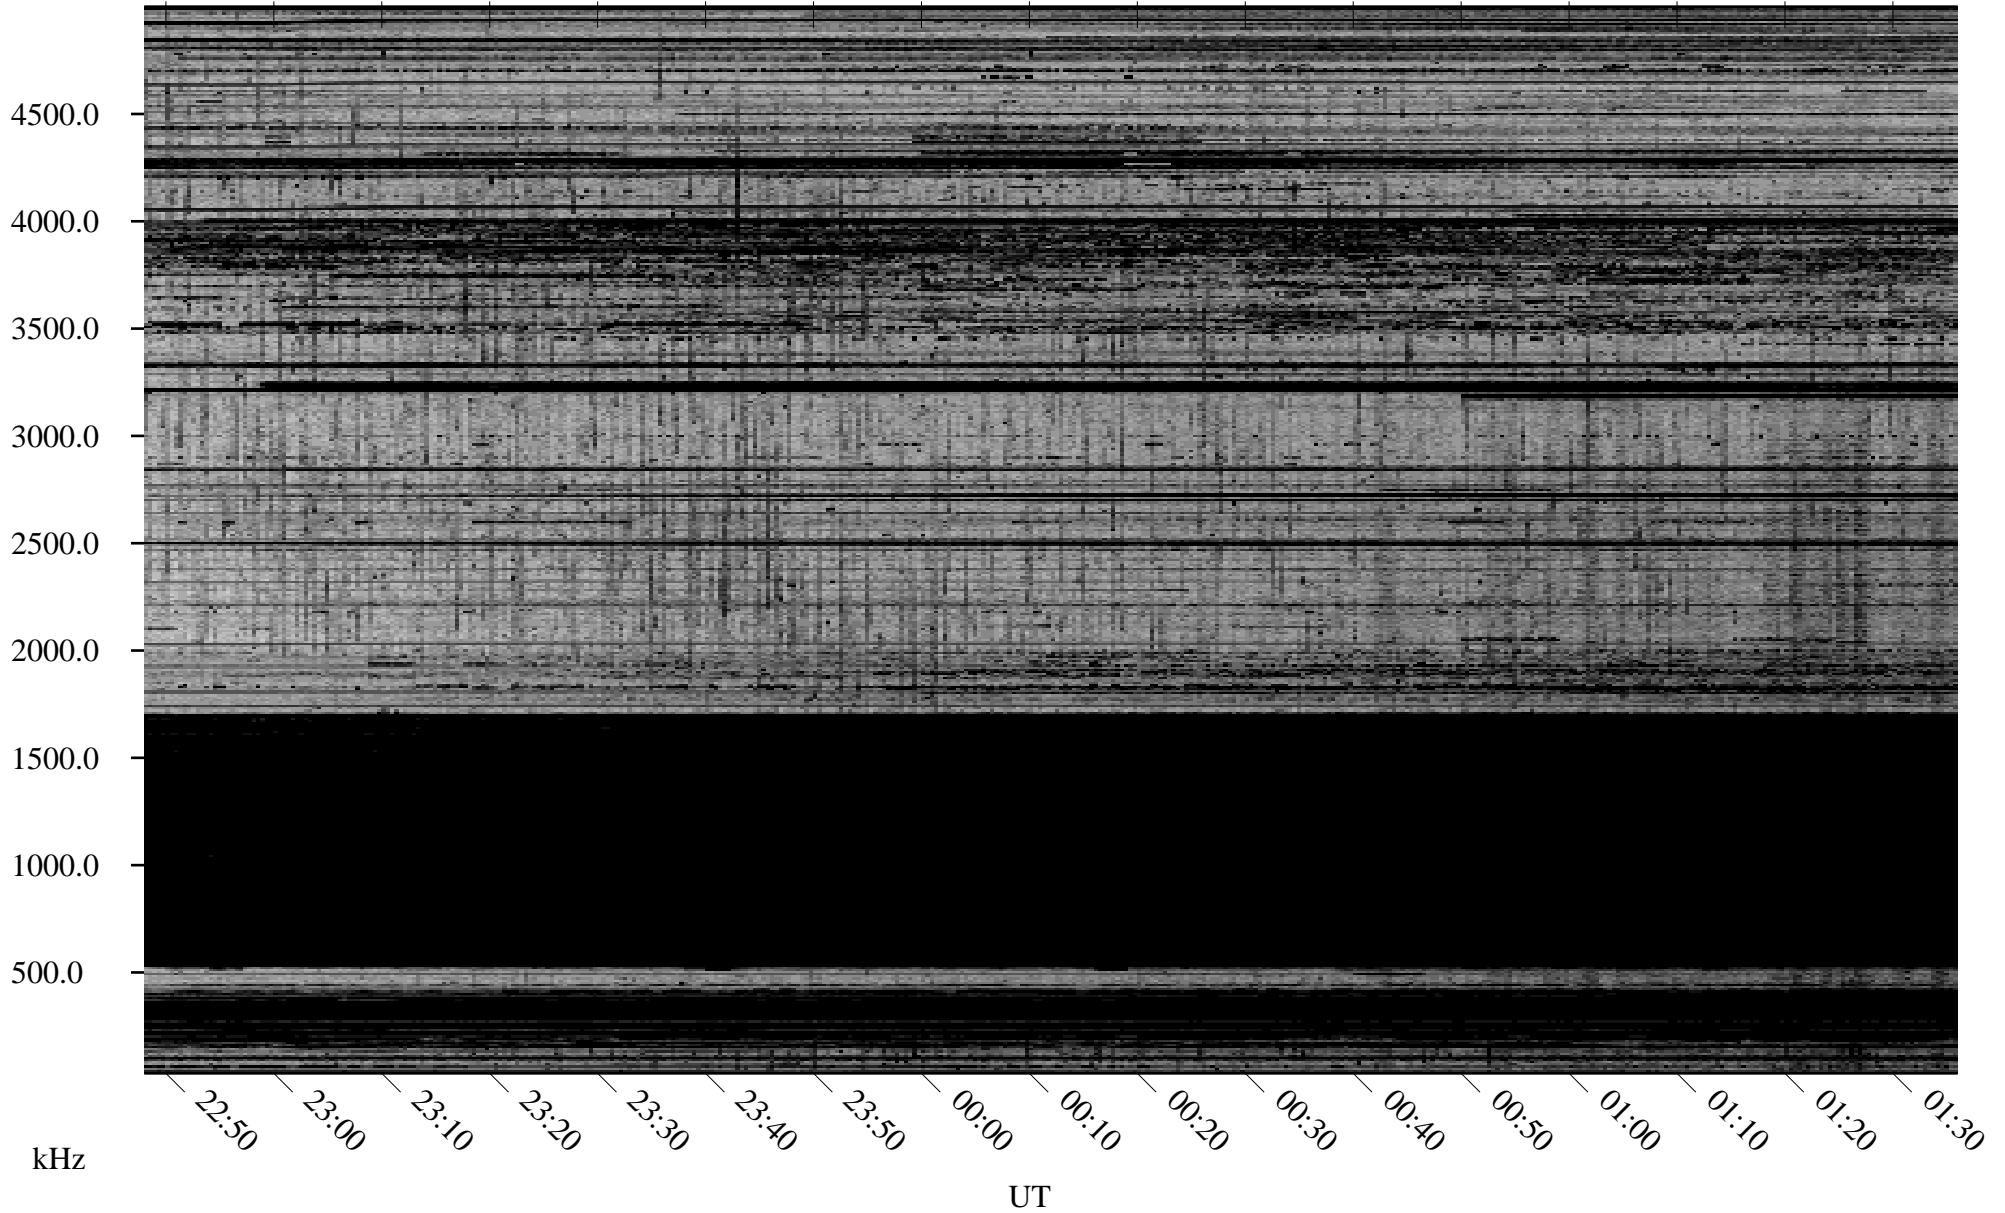

12/10/2009 Churchill, Manitoba

Linear Scale Black = 161 White = 15

ch09344l.r00SUm max_12

Page 1

12/10/2009 Churchill, Manitoba

Linear Scale Black = 161 White = 15

ch09344l.r00SUm max_12

Page 2

12/11/2009 Churchill, Manitoba

Linear Scale Black = 161 White = 15

ch09344l.r00SUm max_12

Page 3

12/11/2009 Churchill, Manitoba

Linear Scale Black = 161 White = 15

ch09344l.r00SUm max_12

Page 4

12/11/2009 Churchill, Manitoba

Linear Scale Black = 161 White = 15

ch09344l.r00SUm max_12

Page 5

12/11/2009 Churchill, Manitoba

Linear Scale Black = 161 White = 15

ch09344l.r00SUm max_12

Page 6

12/11/2009 Churchill, Manitoba

Linear Scale Black = 161 White = 15

ch09344l.r00SUm max_12

Page 7

12/11/2009 Churchill, Manitoba

Linear Scale Black = 161 White = 15

ch09344l.r00SUm max_12