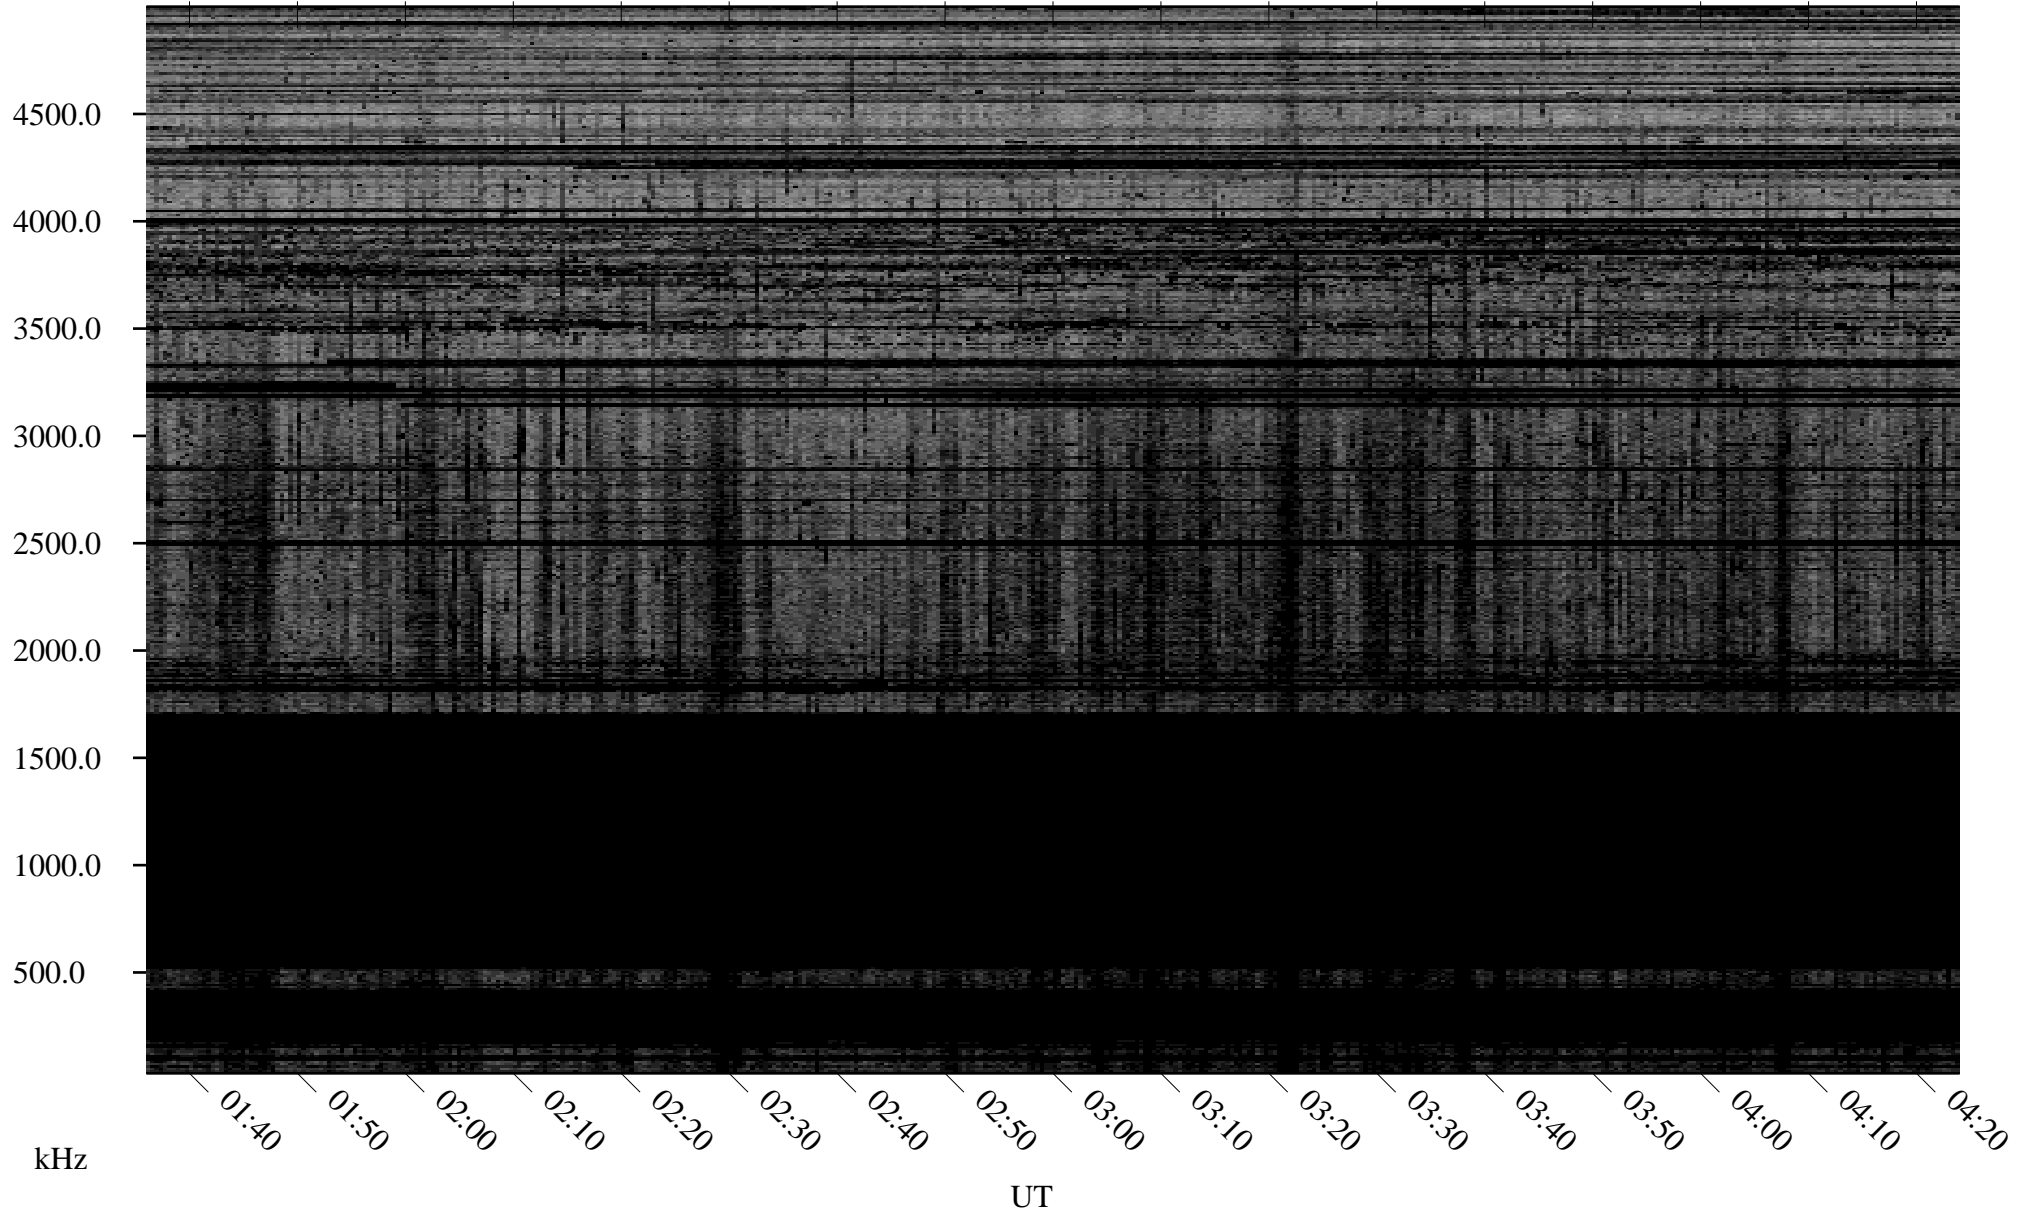

12/12/2009 Churchill, Manitoba

Linear Scale Black = 161 White = 15

ch09346l.r00SUm max_12

Page 1

12/12/2009 Churchill, Manitoba

Linear Scale Black = 161 White = 15

ch09346l.r00SUm max_12

Page 2

12/13/2009 Churchill, Manitoba

Linear Scale Black = 161 White = 15

ch09346l.r00SUm max_12

Page 3

12/13/2009 Churchill, Manitoba

Linear Scale Black = 161 White = 15

ch09346l.r00SUm max_12

Page 4

12/13/2009 Churchill, Manitoba

Linear Scale Black = 161 White = 15

ch09346l.r00SUm max_12

Page 5

12/13/2009 Churchill, Manitoba

Linear Scale Black = 161 White = 15

ch09346l.r00SUm max_12

Page 6

12/13/2009 Churchill, Manitoba

Linear Scale Black = 161 White = 15

ch09346l.r00SUm max_12

Page 7

12/13/2009 Churchill, Manitoba

Linear Scale Black = 161 White = 15

ch09346l.r00SUm max_12

Page 8