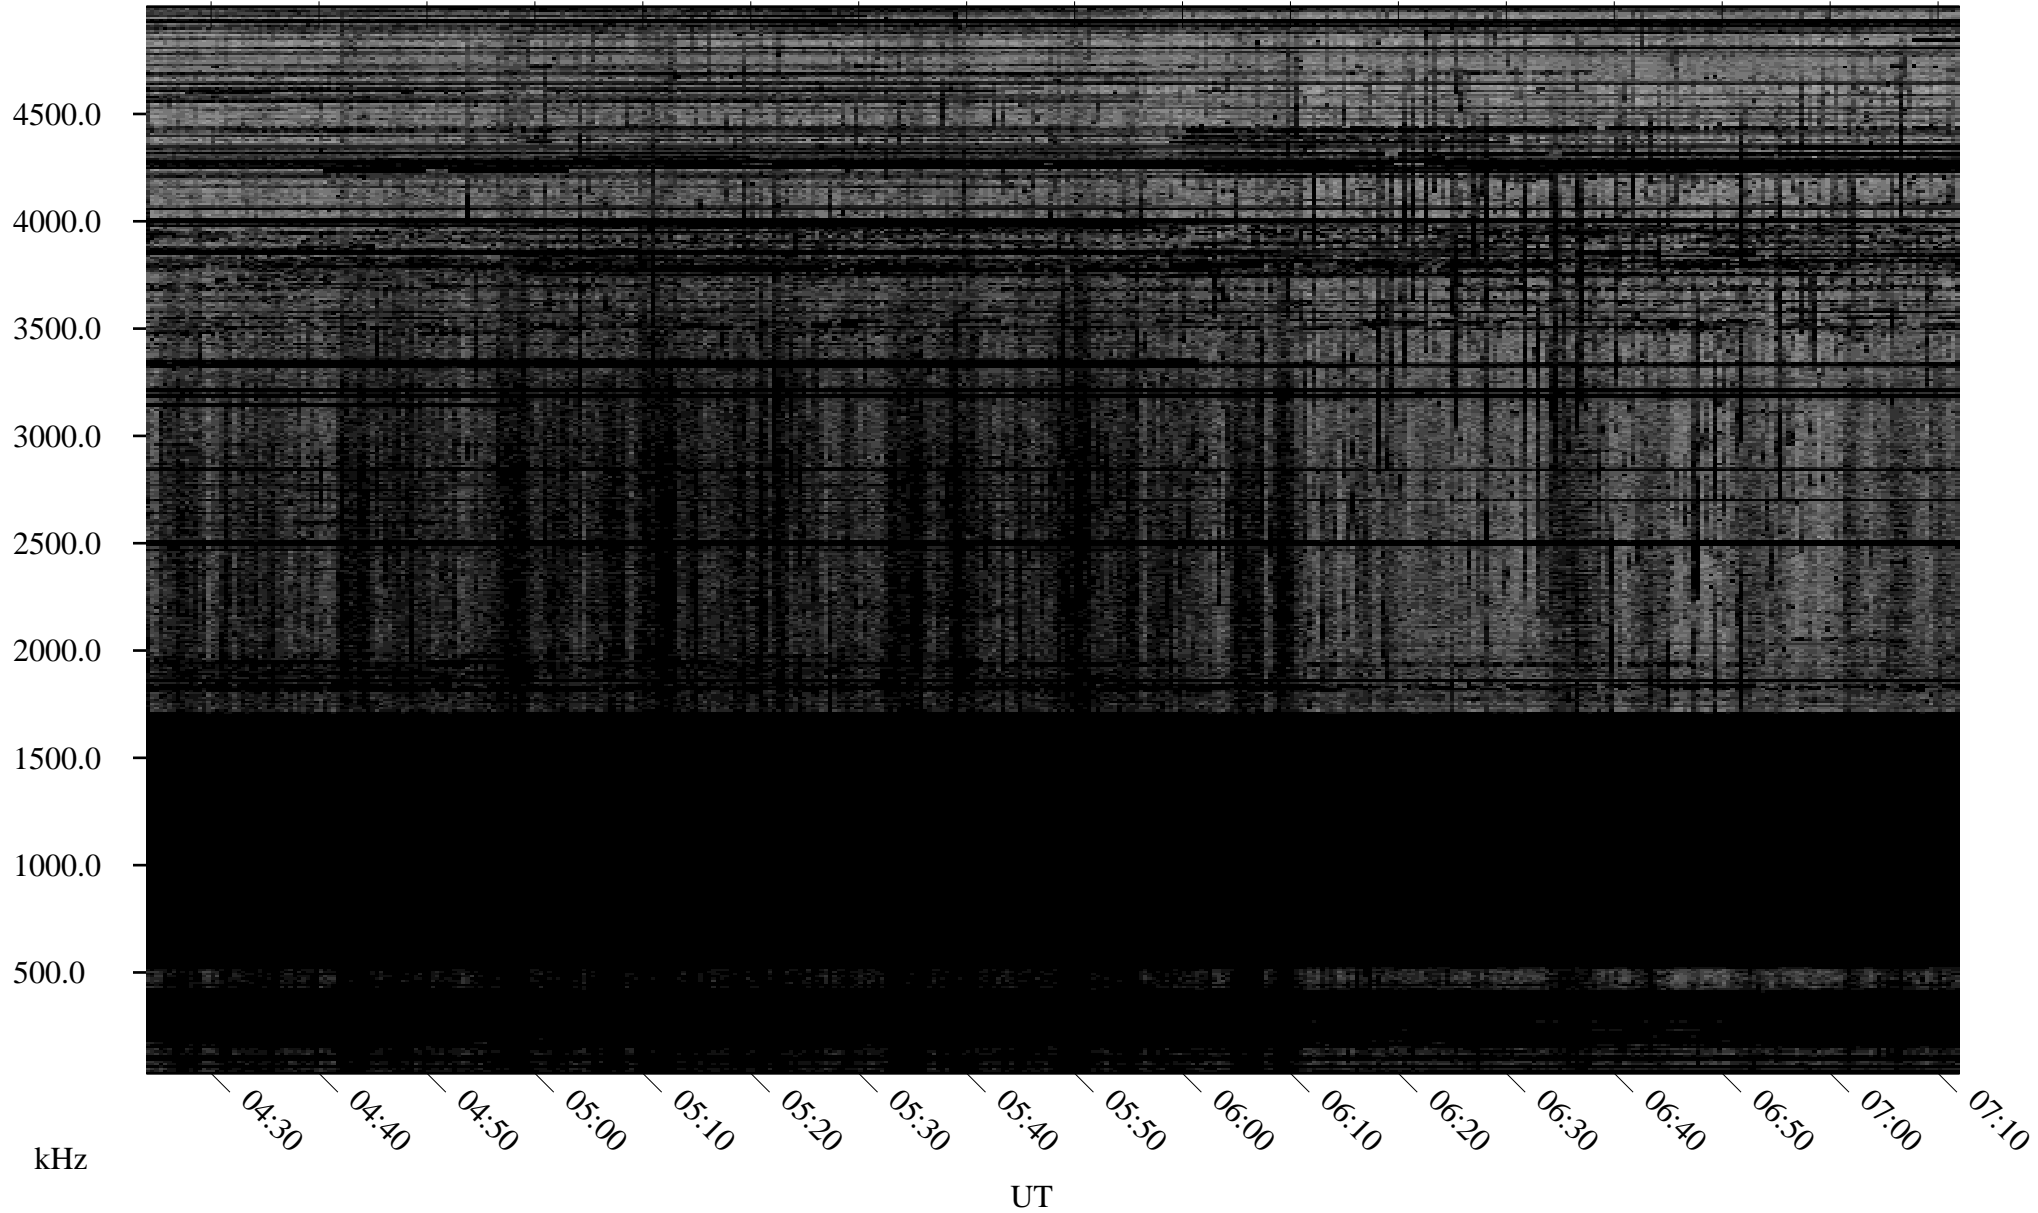

12/12/2009 Churchill, Manitoba

Linear Scale Black = 161 White = 15

ch09346l.r00SUm max_12

Page 1

12/12/2009 Churchill, Manitoba

Linear Scale Black = 161 White = 15

ch09346l.r00SUm max_12

Page 2

12/13/2009 Churchill, Manitoba

Linear Scale Black = 161 White = 15

ch09346l.r00SUm max_12

Page 3

12/13/2009 Churchill, Manitoba

Linear Scale Black = 161 White = 15

ch09346l.r00SUm max_12

Page 4

12/13/2009 Churchill, Manitoba

Linear Scale Black = 161 White = 15

ch09346l.r00SUm max_12

Page 5

12/13/2009 Churchill, Manitoba

Linear Scale Black = 161 White = 15

ch09346l.r00SUm max_12

Page 6

12/13/2009 Churchill, Manitoba

Linear Scale Black = 161 White = 15

ch09346l.r00SUm max_12

Page 7

12/13/2009 Churchill, Manitoba

Linear Scale Black = 161 White = 15

ch09346l.r00SUm max_12

Page 8