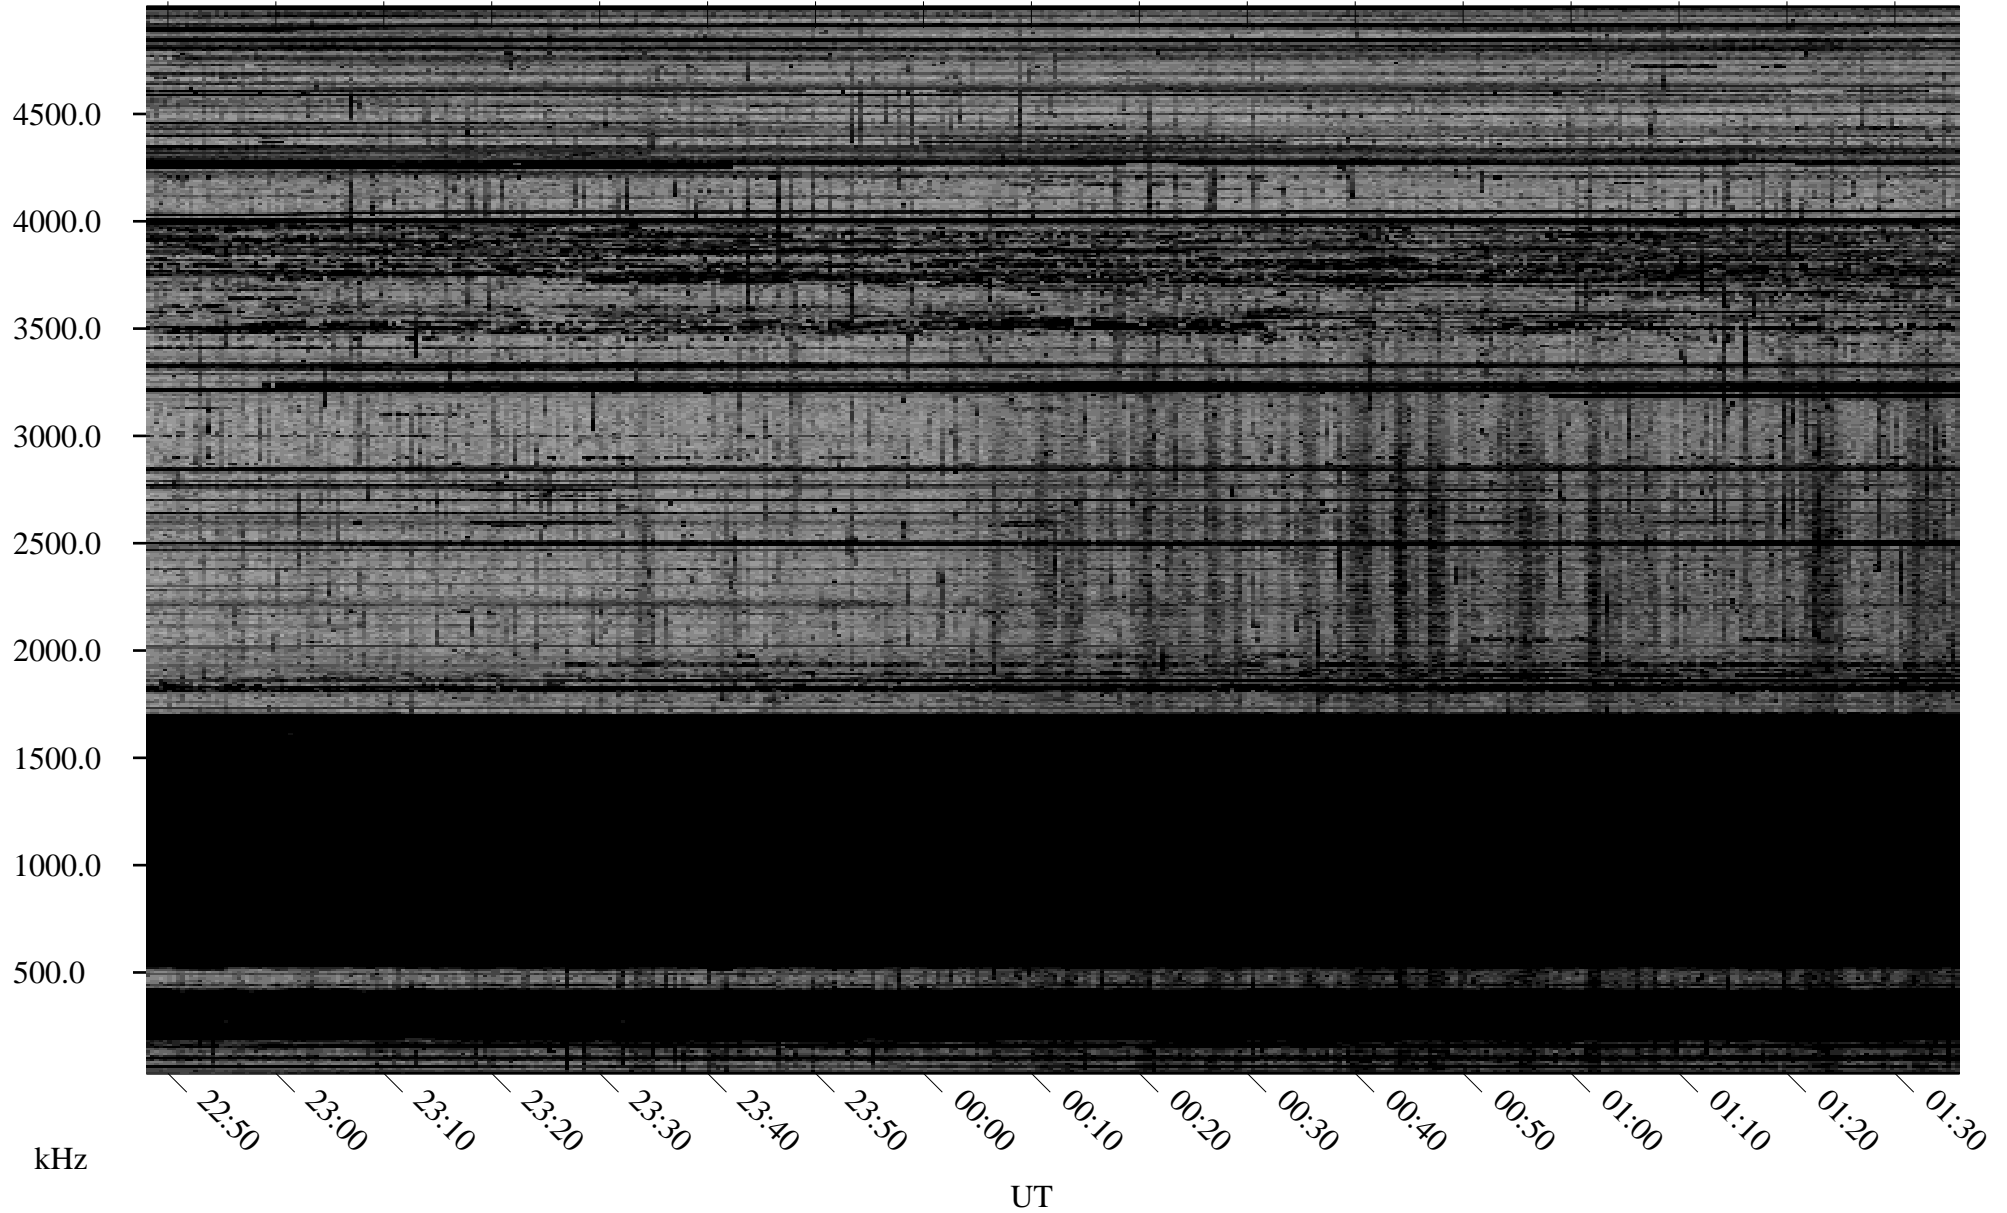

12/12/2009 Churchill, Manitoba

Linear Scale Black = 161 White = 15

ch09346l.r00SUm max_12

Page 1

12/12/2009 Churchill, Manitoba

Linear Scale Black = 161 White = 15

ch09346l.r00SUm max_12

Page 2

12/13/2009 Churchill, Manitoba

Linear Scale Black = 161 White = 15

ch09346l.r00SUm max_12

Page 3

12/13/2009 Churchill, Manitoba

Linear Scale Black = 161 White = 15

ch09346l.r00SUm max_12

Page 4

12/13/2009 Churchill, Manitoba

Linear Scale Black = 161 White = 15

ch09346l.r00SUm max_12

Page 5

12/13/2009 Churchill, Manitoba

Linear Scale Black = 161 White = 15

ch09346l.r00SUm max_12

Page 6

12/13/2009 Churchill, Manitoba

Linear Scale Black = 161 White = 15

ch09346l.r00SUm max_12

Page 7

12/13/2009 Churchill, Manitoba

Linear Scale Black = 161 White = 15

ch09346l.r00SUm max_12

Page 8