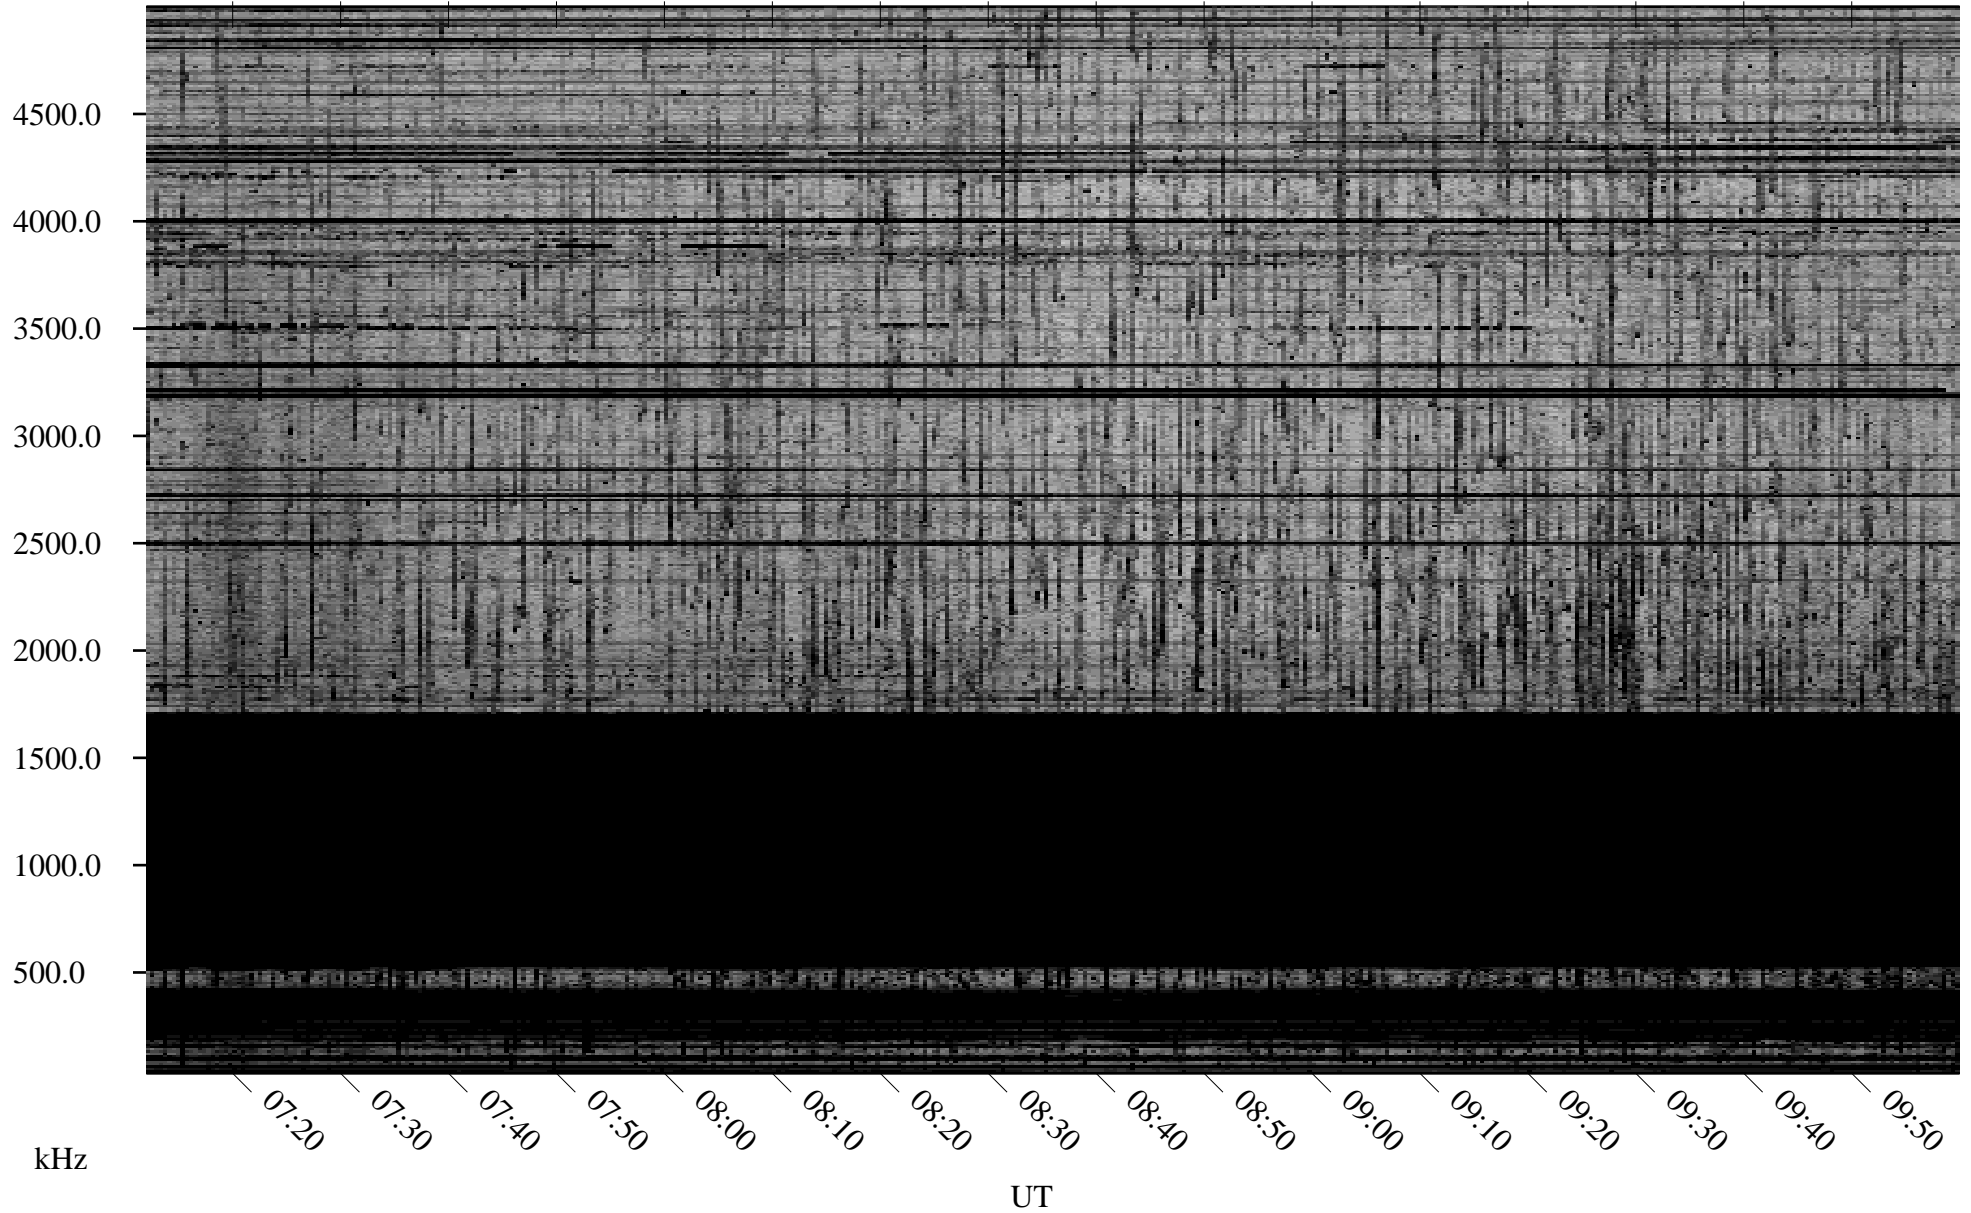

12/14/2009 Churchill, Manitoba

Linear Scale Black = 161 White = 15

ch09348l.r00SUm max_12

Page 1

12/14/2009 Churchill, Manitoba

Linear Scale Black = 161 White = 15

ch09348l.r00SUm max_12

Page 2

12/15/2009 Churchill, Manitoba

Linear Scale Black = 161 White = 15

ch09348l.r00SUm max_12

Page 3

12/15/2009 Churchill, Manitoba

Linear Scale Black = 161 White = 15

ch09348l.r00SUm max_12

Page 4

12/15/2009 Churchill, Manitoba

Linear Scale Black = 161 White = 15

ch09348l.r00SUm max_12

Page 5

12/15/2009 Churchill, Manitoba

Linear Scale Black = 161 White = 15

ch09348l.r00SUm max_12

Page 6

12/15/2009 Churchill, Manitoba

Linear Scale Black = 161 White = 15

ch09348l.r00SUm max_12

Page 7

12/15/2009 Churchill, Manitoba

Linear Scale Black = 161 White = 15

ch09348l.r00SUm max_12