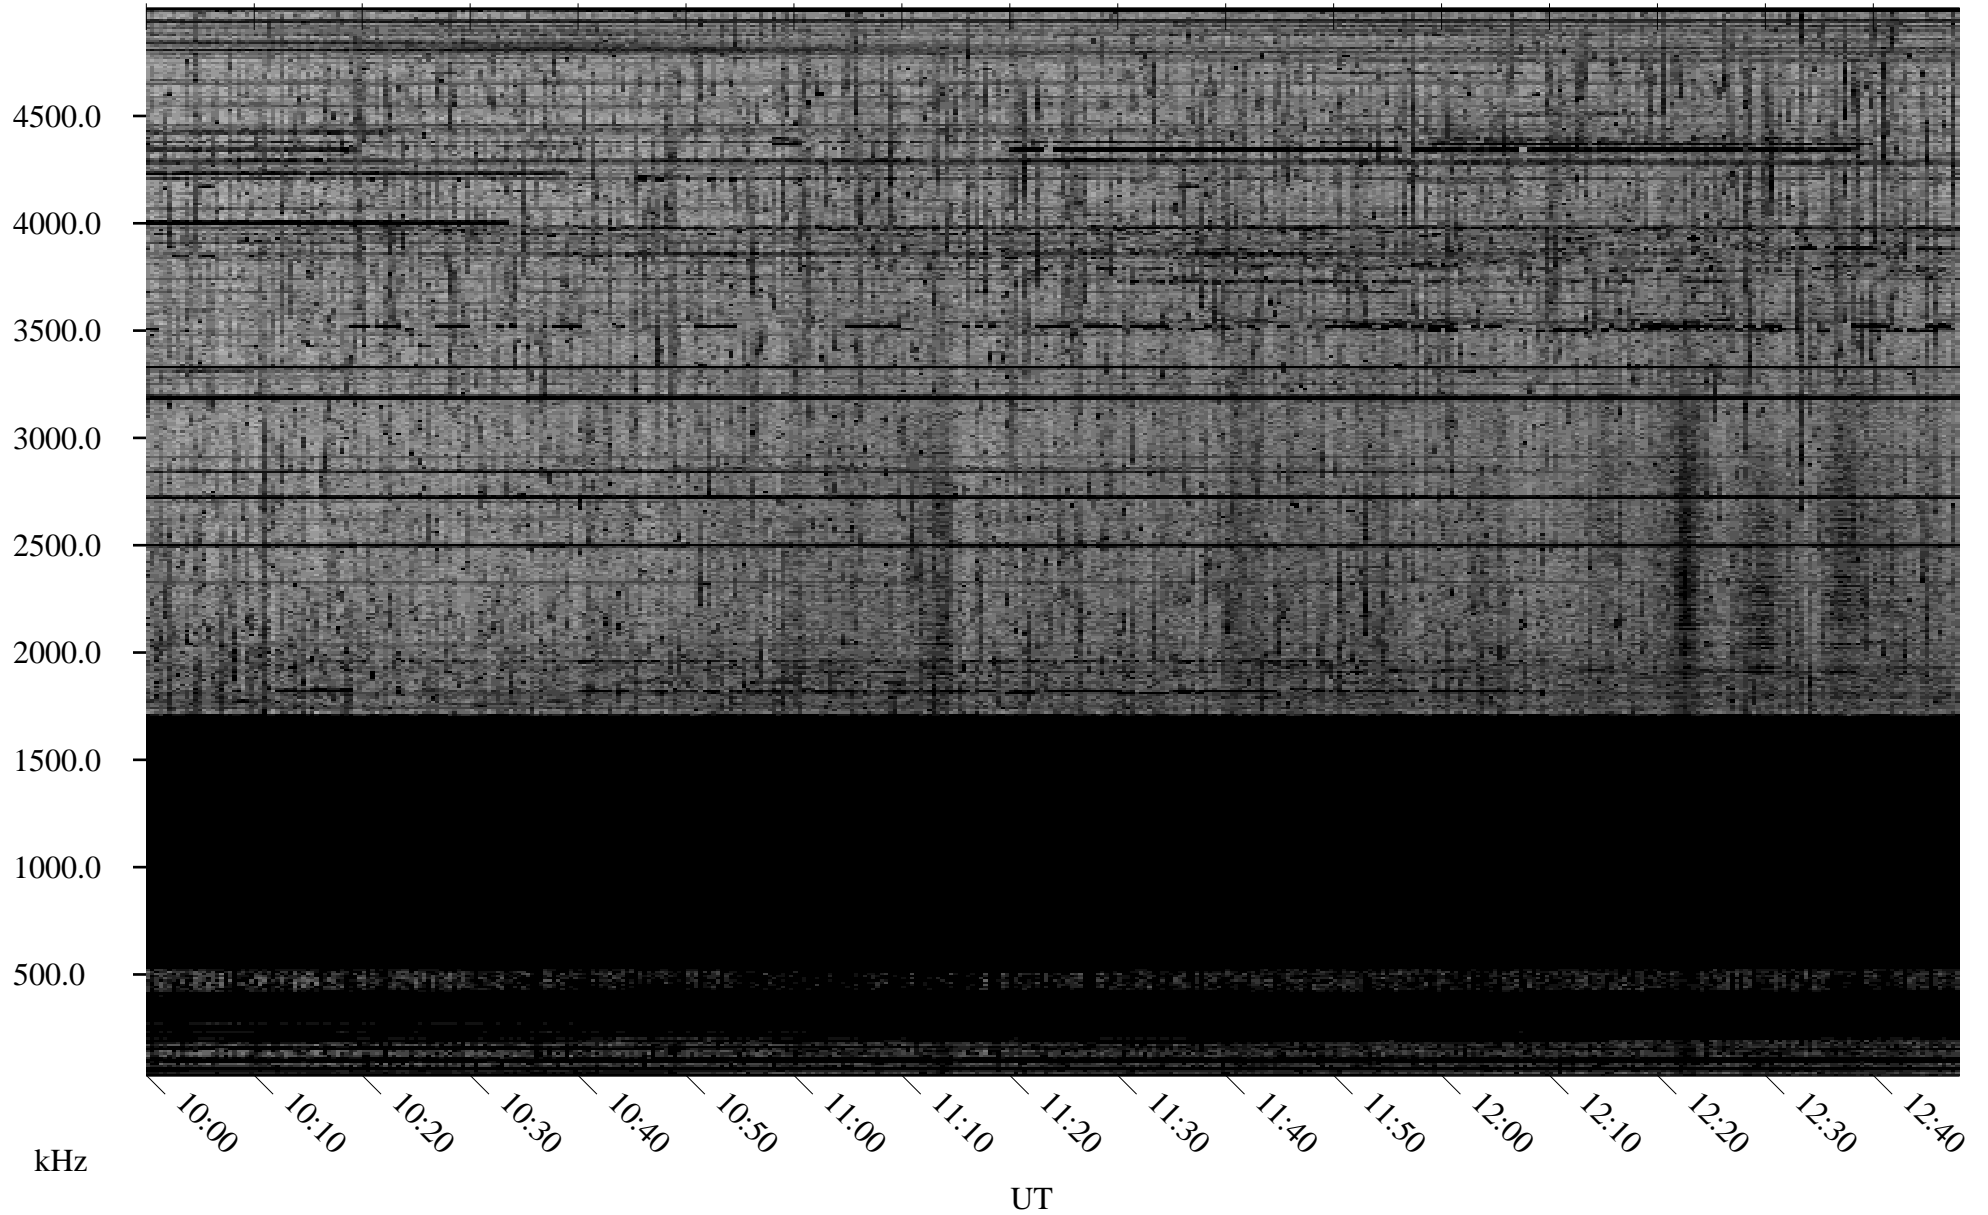

12/14/2009 Churchill, Manitoba

Linear Scale Black = 161 White = 15

ch09348l.r00SUm max_12

Page 1

12/14/2009 Churchill, Manitoba

Linear Scale Black = 161 White = 15

ch09348l.r00SUm max_12

Page 2

12/15/2009 Churchill, Manitoba

Linear Scale Black = 161 White = 15

ch09348l.r00SUm max_12

Page 3

12/15/2009 Churchill, Manitoba

Linear Scale Black = 161 White = 15

ch09348l.r00SUm max_12

Page 4

12/15/2009 Churchill, Manitoba

Linear Scale Black = 161 White = 15

ch09348l.r00SUm max_12

Page 5

12/15/2009 Churchill, Manitoba

Linear Scale Black = 161 White = 15

ch09348l.r00SUm max_12

Page 6

12/15/2009 Churchill, Manitoba

Linear Scale Black = 161 White = 15

ch09348l.r00SUm max_12

Page 7

12/15/2009 Churchill, Manitoba

Linear Scale Black = 161 White = 15

ch09348l.r00SUm max_12