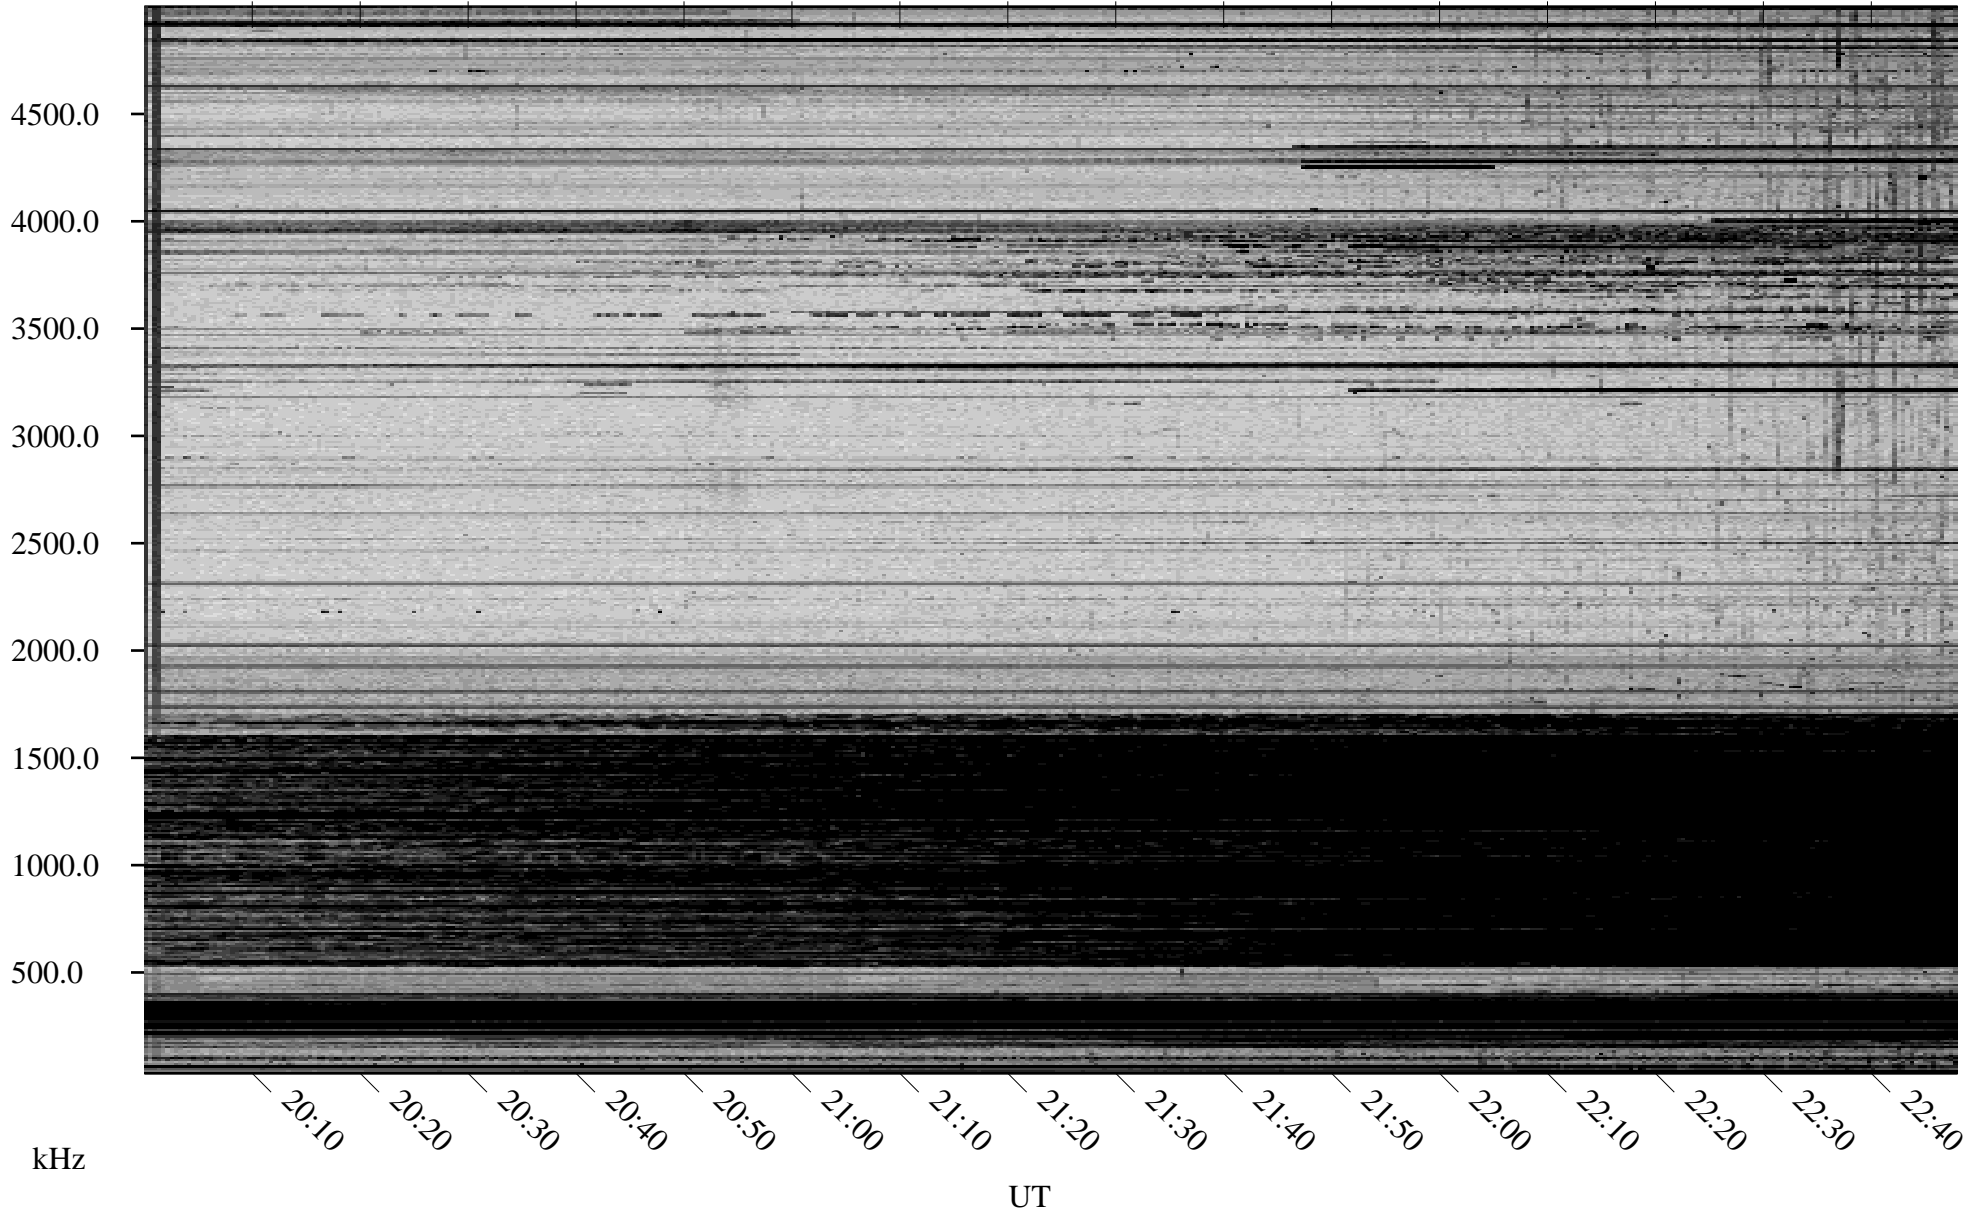

12/14/2009 Churchill, Manitoba

Linear Scale Black = 161 White = 15

ch09348l.r00SUm max_12

Page 1

12/14/2009 Churchill, Manitoba

Linear Scale Black = 161 White = 15

ch09348l.r00SUm max_12

Page 2

12/15/2009 Churchill, Manitoba

Linear Scale Black = 161 White = 15

ch09348l.r00SUm max_12

Page 3

12/15/2009 Churchill, Manitoba

Linear Scale Black = 161 White = 15

ch09348l.r00SUm max_12

Page 4

12/15/2009 Churchill, Manitoba

Linear Scale Black = 161 White = 15

ch09348l.r00SUm max_12

Page 5

12/15/2009 Churchill, Manitoba

Linear Scale Black = 161 White = 15

ch09348l.r00SUm max_12

Page 6

12/15/2009 Churchill, Manitoba

Linear Scale Black = 161 White = 15

ch09348l.r00SUm max_12

Page 7

12/15/2009 Churchill, Manitoba

Linear Scale Black = 161 White = 15

ch09348l.r00SUm max_12