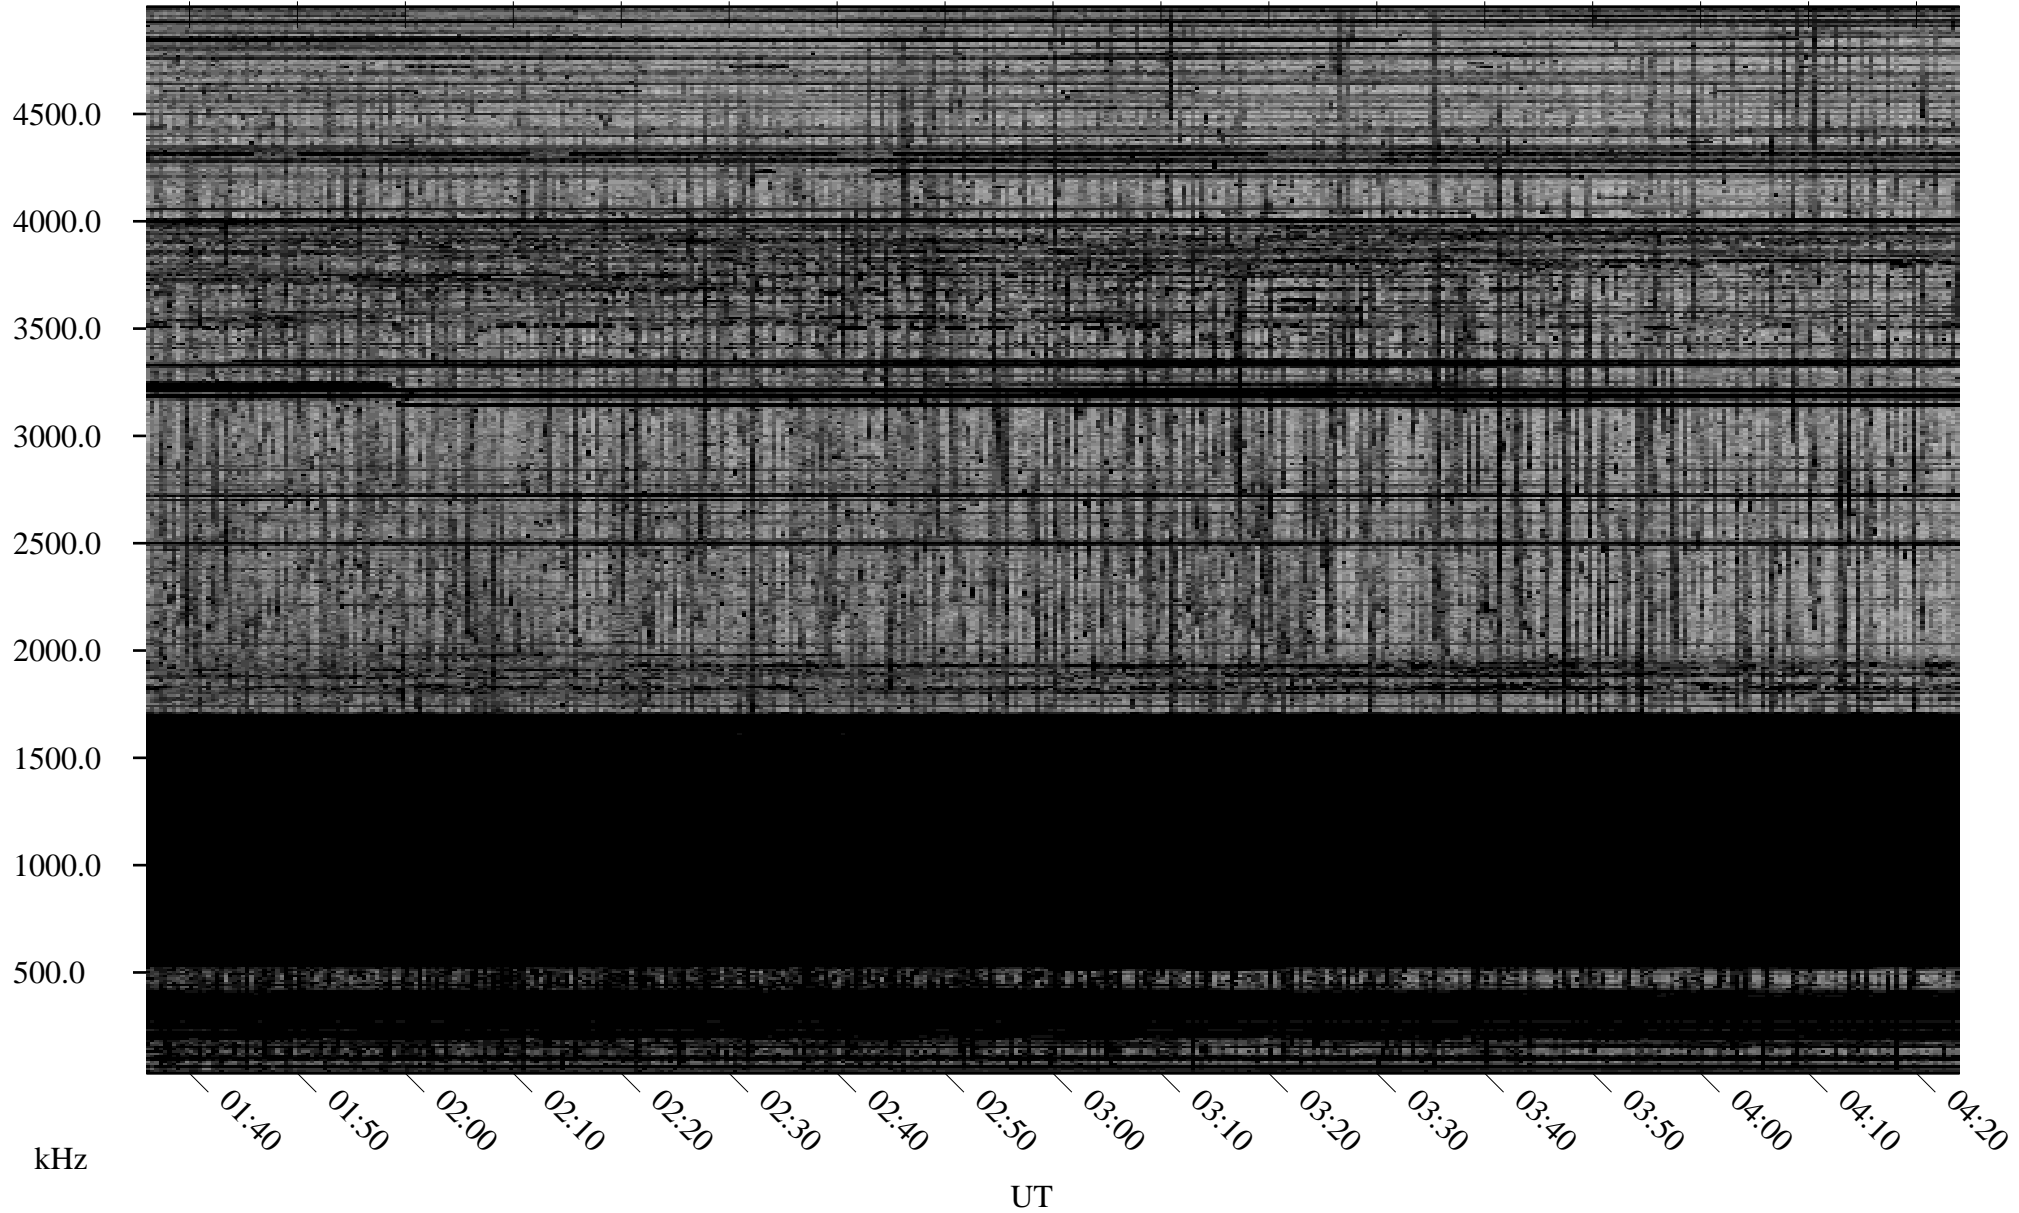

12/14/2009 Churchill, Manitoba

Linear Scale Black = 161 White = 15

ch09348l.r00SUm max_12

Page 1

12/14/2009 Churchill, Manitoba

Linear Scale Black = 161 White = 15

ch09348l.r00SUm max_12

Page 2

12/15/2009 Churchill, Manitoba

Linear Scale Black = 161 White = 15

ch09348l.r00SUm max_12

Page 3

12/15/2009 Churchill, Manitoba

Linear Scale Black = 161 White = 15

ch09348l.r00SUm max_12

Page 4

12/15/2009 Churchill, Manitoba

Linear Scale Black = 161 White = 15

ch09348l.r00SUm max_12

Page 5

12/15/2009 Churchill, Manitoba

Linear Scale Black = 161 White = 15

ch09348l.r00SUm max_12

Page 6

12/15/2009 Churchill, Manitoba

Linear Scale Black = 161 White = 15

ch09348l.r00SUm max_12

Page 7

12/15/2009 Churchill, Manitoba

Linear Scale Black = 161 White = 15

ch09348l.r00SUm max_12