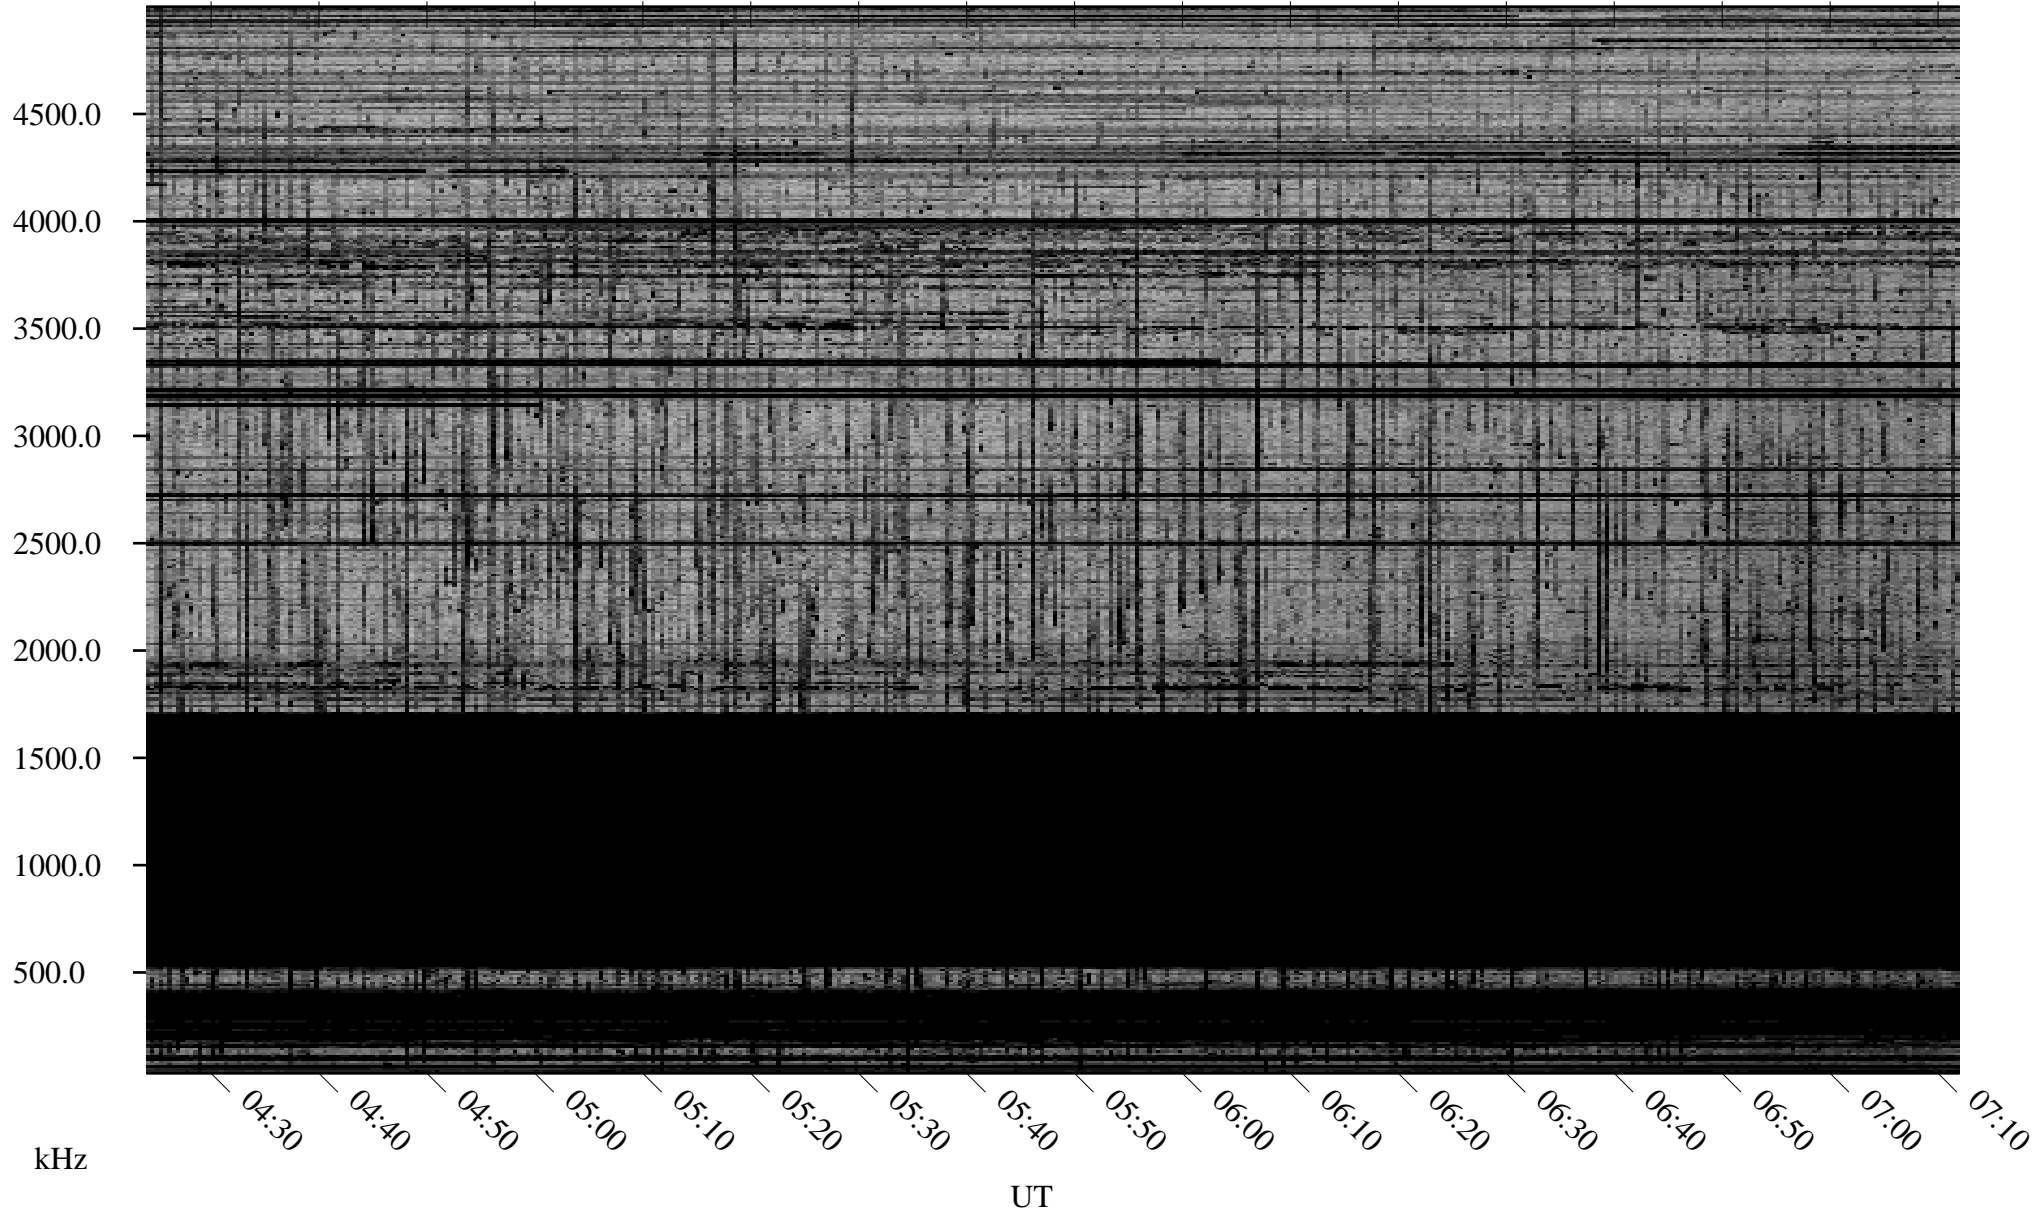

12/14/2009 Churchill, Manitoba

Linear Scale Black = 161 White = 15

ch09348l.r00SUm max_12

Page 1

12/14/2009 Churchill, Manitoba

Linear Scale Black = 161 White = 15

ch09348l.r00SUm max_12

Page 2

12/15/2009 Churchill, Manitoba

Linear Scale Black = 161 White = 15

ch09348l.r00SUm max_12

Page 3

12/15/2009 Churchill, Manitoba

Linear Scale Black = 161 White = 15

ch09348l.r00SUm max_12

Page 4

12/15/2009 Churchill, Manitoba

Linear Scale Black = 161 White = 15

ch09348l.r00SUm max_12

Page 5

12/15/2009 Churchill, Manitoba

Linear Scale Black = 161 White = 15

ch09348l.r00SUm max_12

Page 6

12/15/2009 Churchill, Manitoba

Linear Scale Black = 161 White = 15

ch09348l.r00SUm max_12

Page 7

12/15/2009 Churchill, Manitoba

Linear Scale Black = 161 White = 15

ch09348l.r00SUm max_12