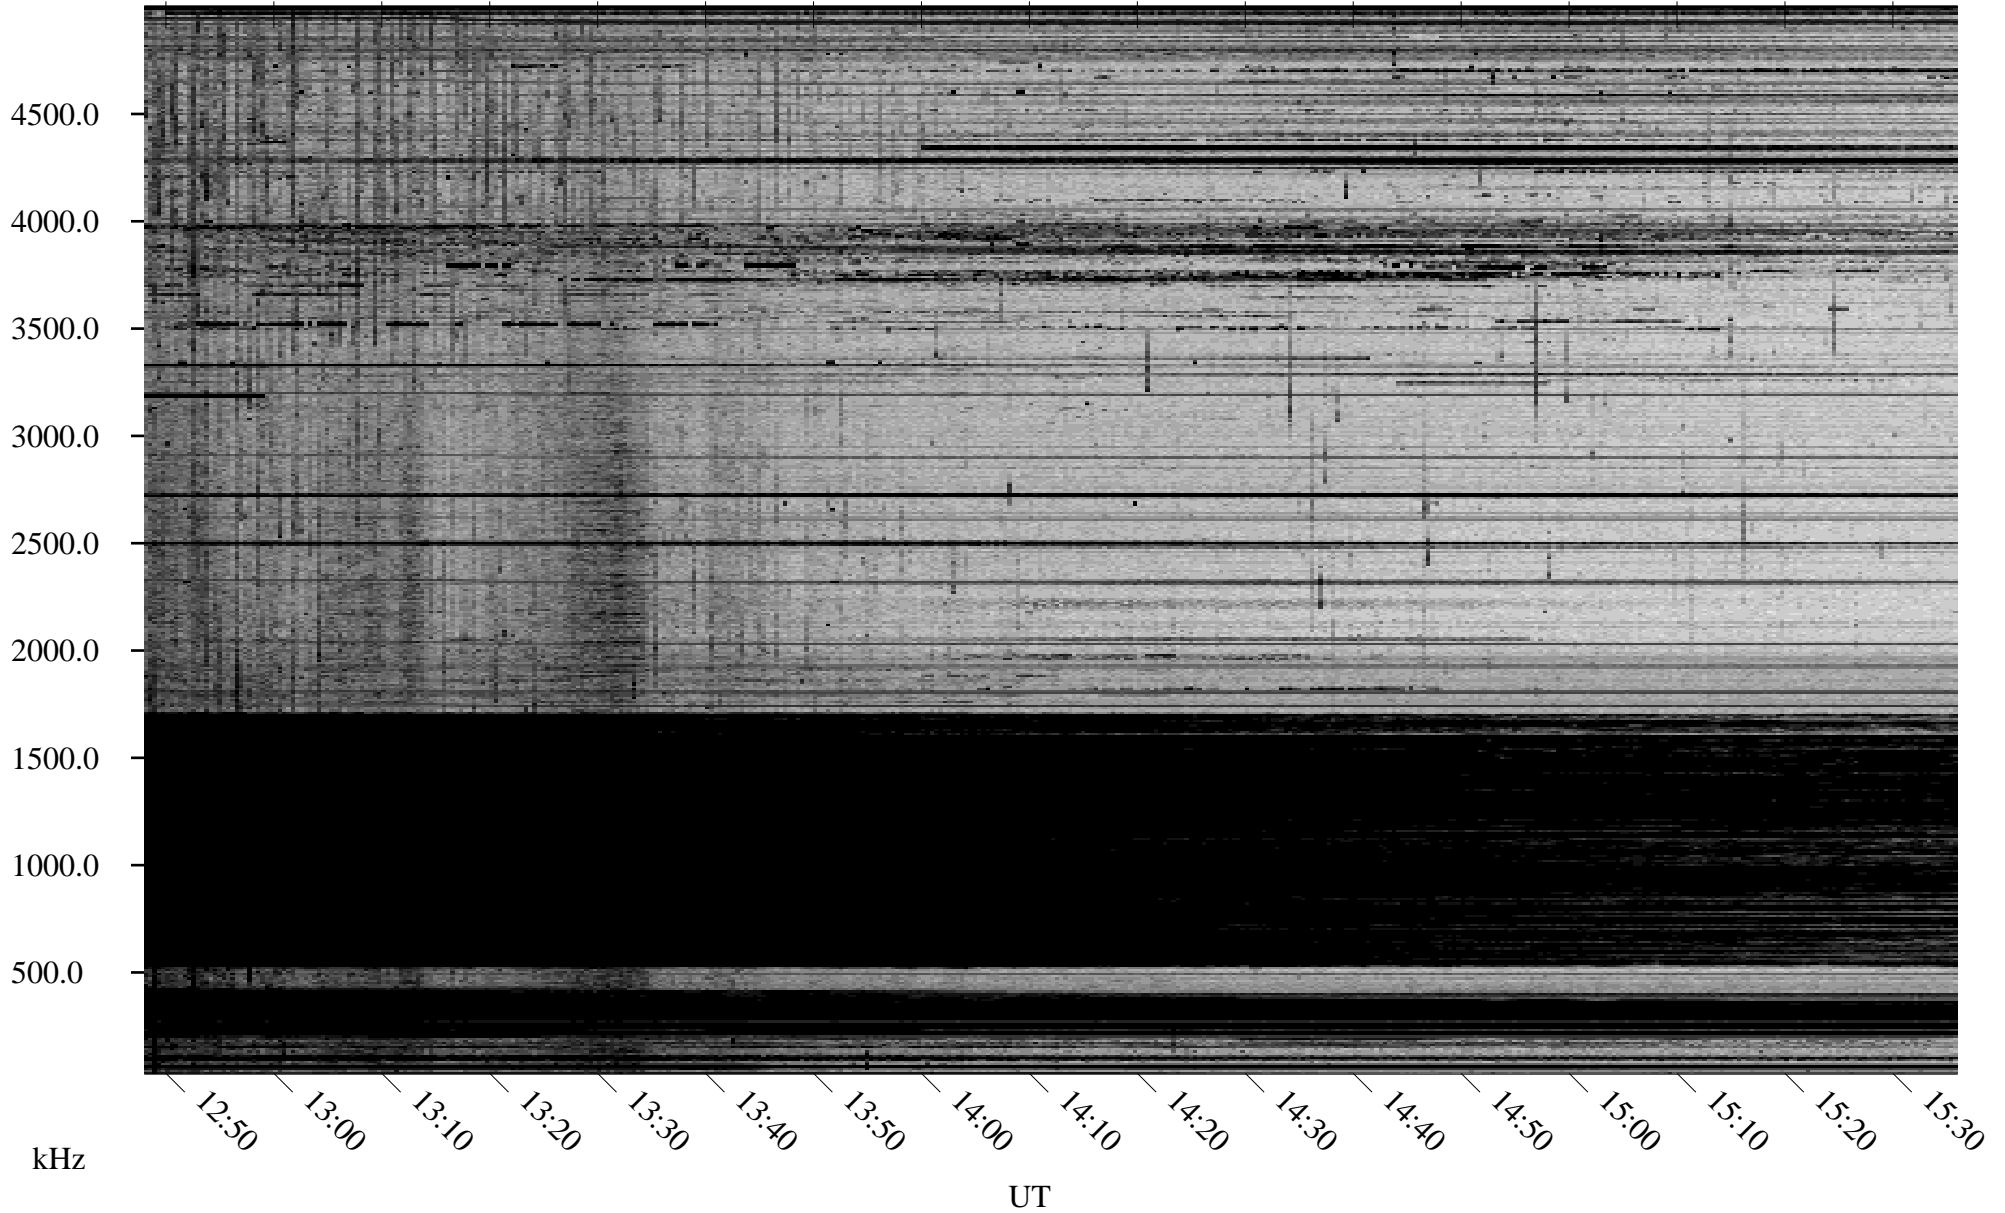

12/14/2009 Churchill, Manitoba

Linear Scale Black = 161 White = 15

ch09348l.r00SUm max_12

Page 1

12/14/2009 Churchill, Manitoba

Linear Scale Black = 161 White = 15

ch09348l.r00SUm max_12

Page 2

12/15/2009 Churchill, Manitoba

Linear Scale Black = 161 White = 15

ch09348l.r00SUm max_12

Page 3

12/15/2009 Churchill, Manitoba

Linear Scale Black = 161 White = 15

ch09348l.r00SUm max_12

Page 4

12/15/2009 Churchill, Manitoba

Linear Scale Black = 161 White = 15

ch09348l.r00SUm max_12

Page 5

12/15/2009 Churchill, Manitoba

Linear Scale Black = 161 White = 15

ch09348l.r00SUm max_12

Page 6

12/15/2009 Churchill, Manitoba

Linear Scale Black = 161 White = 15

ch09348l.r00SUm max_12

Page 7

12/15/2009 Churchill, Manitoba

Linear Scale Black = 161 White = 15

ch09348l.r00SUm max_12