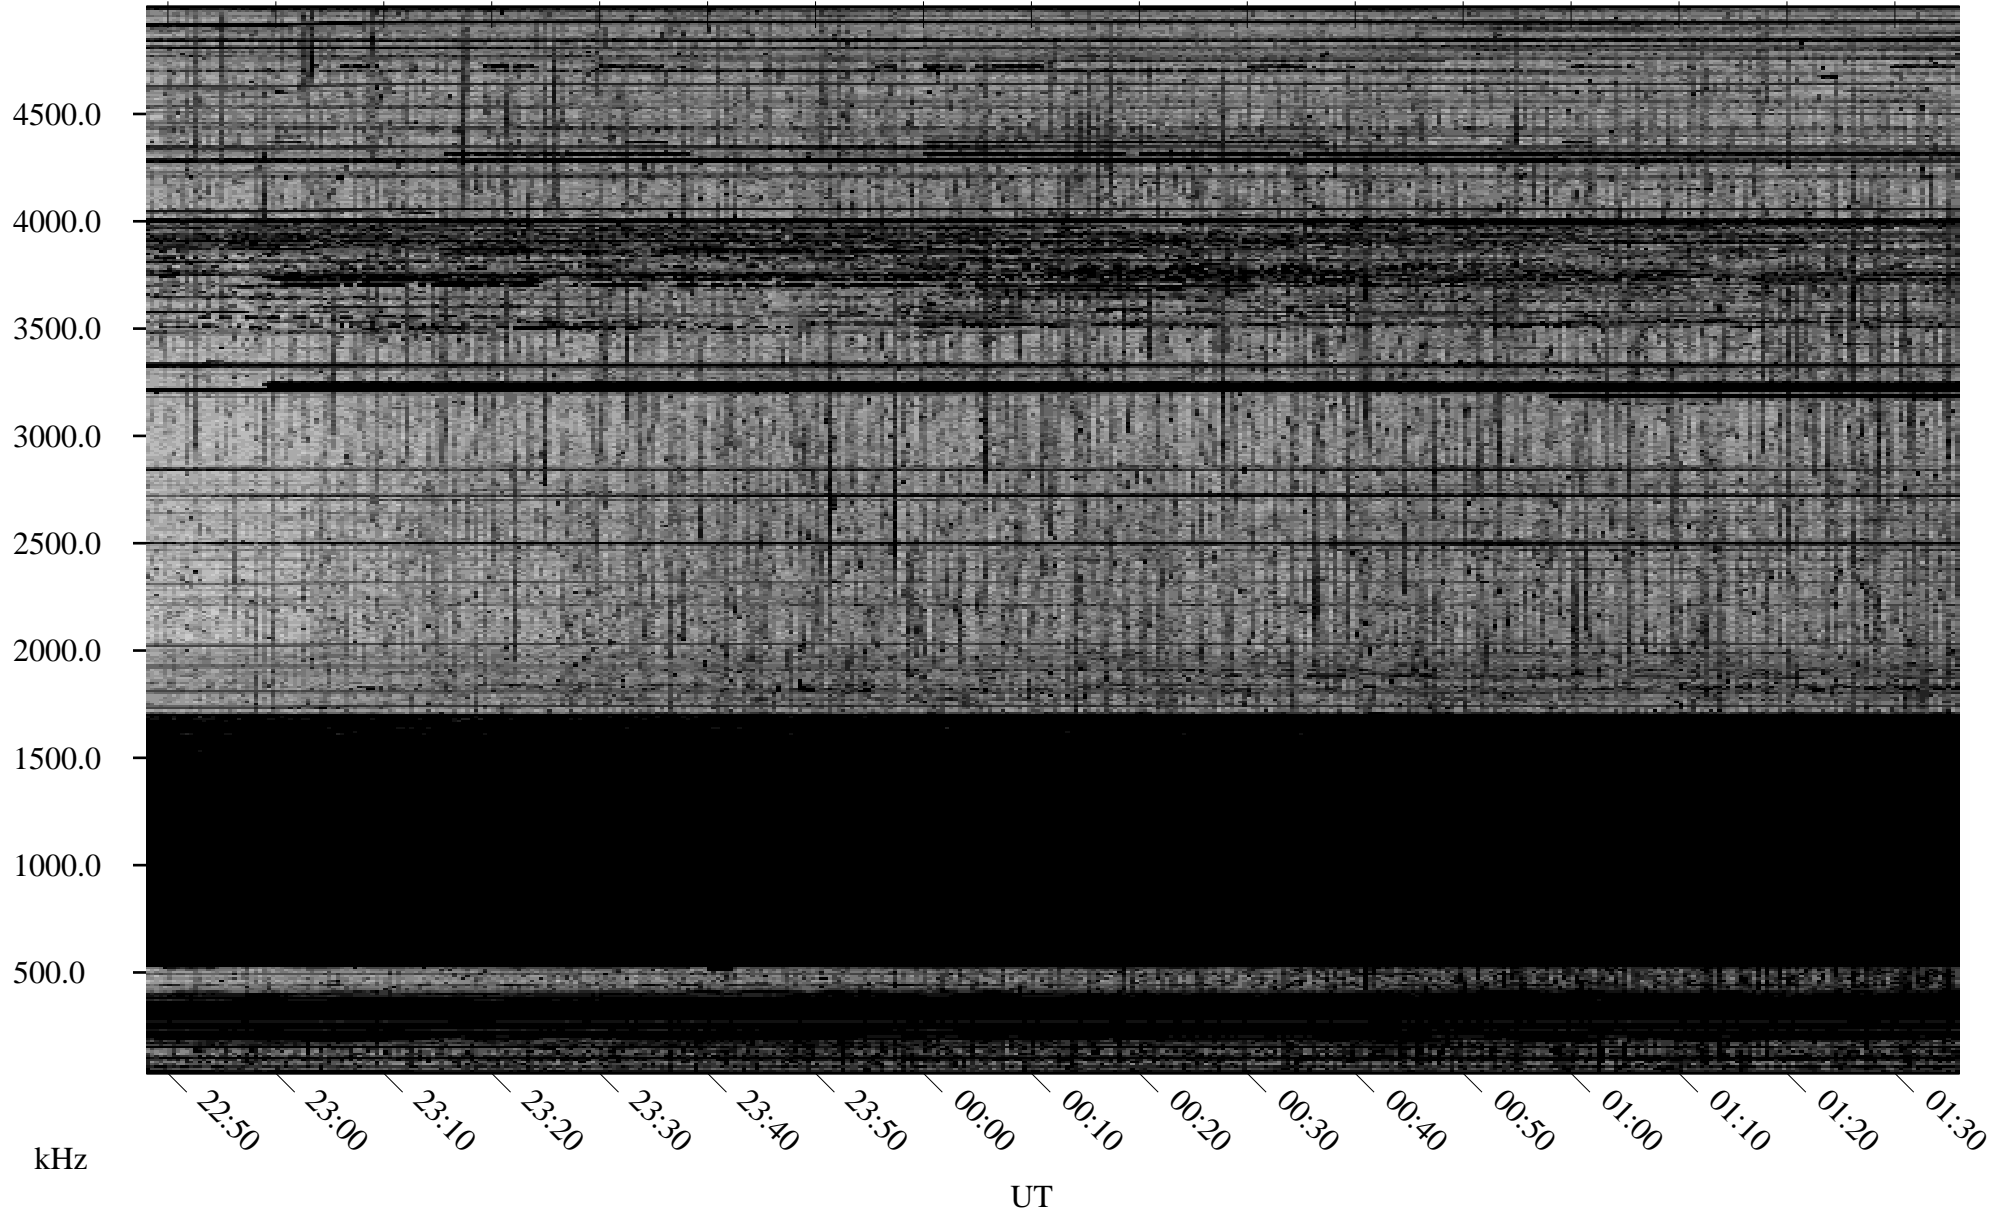

12/14/2009 Churchill, Manitoba

Linear Scale Black = 161 White = 15

ch09348l.r00SUm max_12

Page 1

12/14/2009 Churchill, Manitoba

Linear Scale Black = 161 White = 15

ch09348l.r00SUm max_12

Page 2

12/15/2009 Churchill, Manitoba

Linear Scale Black = 161 White = 15

ch09348l.r00SUm max_12

Page 3

12/15/2009 Churchill, Manitoba

Linear Scale Black = 161 White = 15

ch09348l.r00SUm max_12

Page 4

12/15/2009 Churchill, Manitoba

Linear Scale Black = 161 White = 15

ch09348l.r00SUm max_12

Page 5

12/15/2009 Churchill, Manitoba

Linear Scale Black = 161 White = 15

ch09348l.r00SUm max_12

Page 6

12/15/2009 Churchill, Manitoba

Linear Scale Black = 161 White = 15

ch09348l.r00SUm max_12

Page 7

12/15/2009 Churchill, Manitoba

Linear Scale Black = 161 White = 15

ch09348l.r00SUm max_12