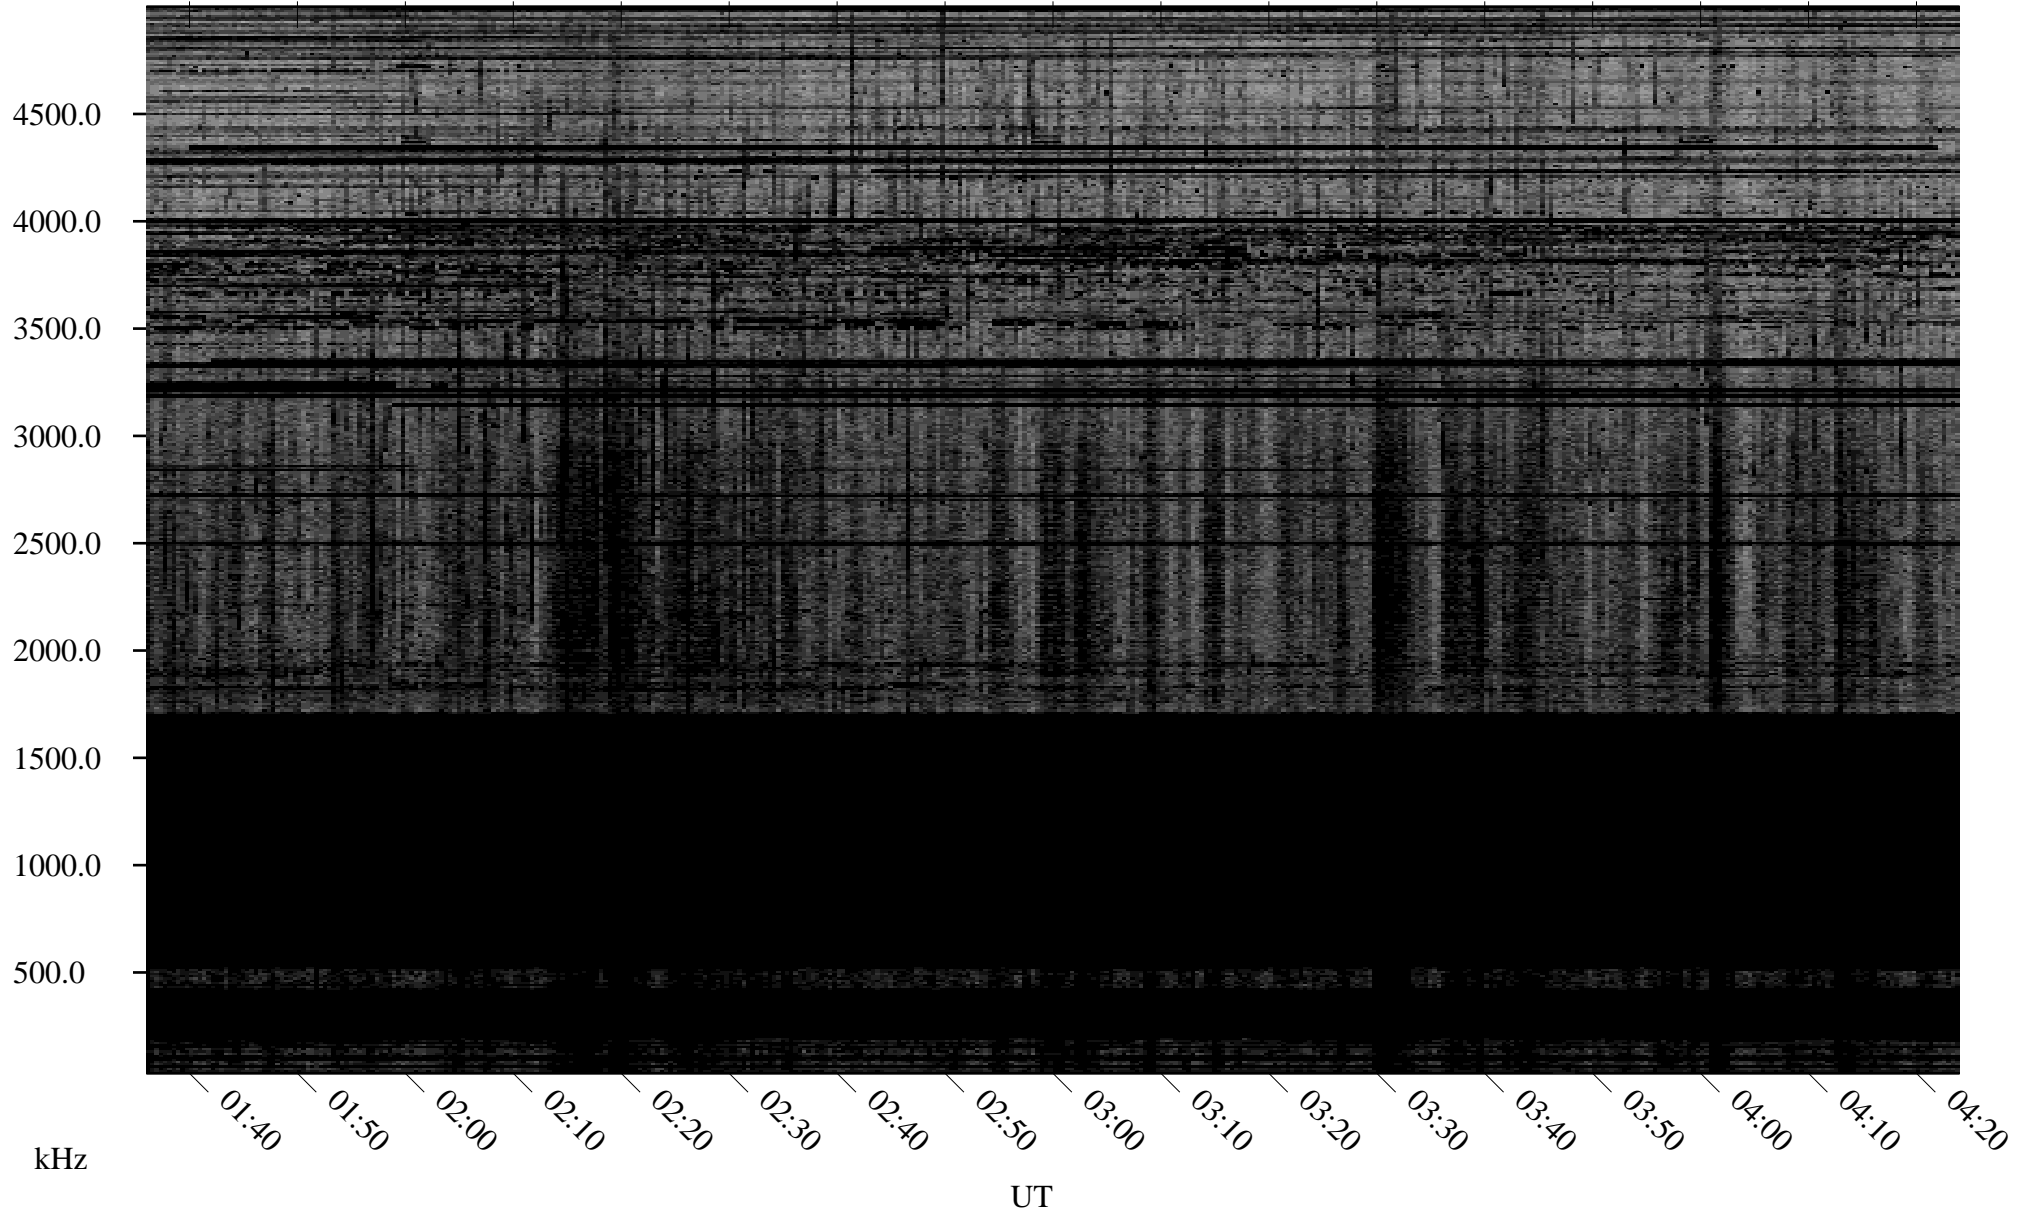

# 12/15/2009 Churchill, Manitoba

Linear Scale    Black = 161    White = 15

ch09349l.r00SUm max\_12

Page 1

# 12/15/2009 Churchill, Manitoba

Linear Scale    Black = 161    White = 15

ch09349l.r00SUm max\_12

Page 2

# 12/16/2009 Churchill, Manitoba

Linear Scale    Black = 161    White = 15

ch09349l.r00SUm max\_12

Page 3

# 12/16/2009 Churchill, Manitoba

Linear Scale    Black = 161    White = 15

ch09349l.r00SUm max\_12

Page 4