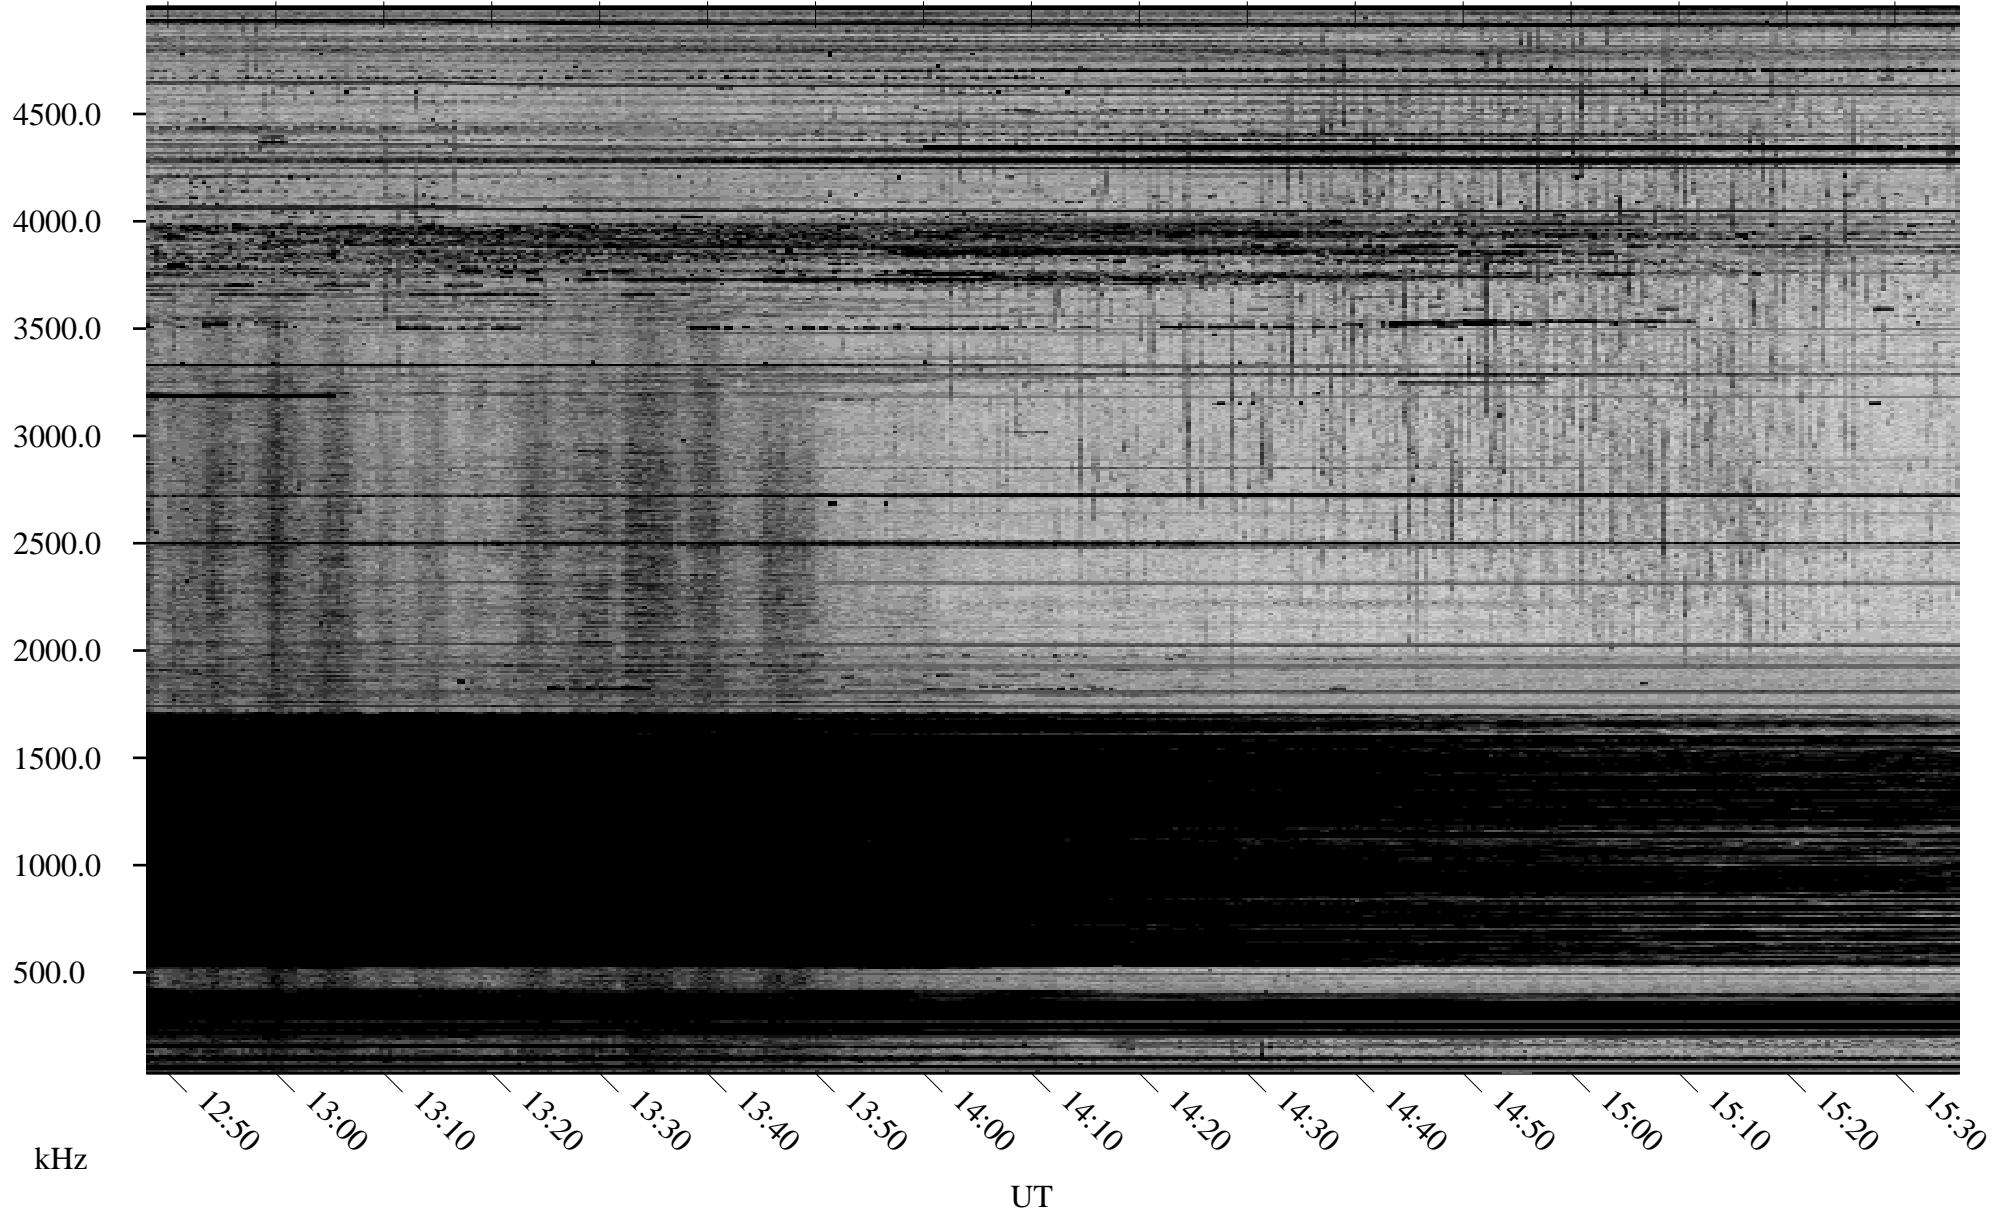

# 12/16/2009 Churchill, Manitoba

Linear Scale    Black = 161    White = 15

ch09349l.r00SUm max\_12

Page 6

# 12/16/2009 Churchill, Manitoba

Linear Scale    Black = 161    White = 15

ch09349l.r00SUm max\_12

Page 7