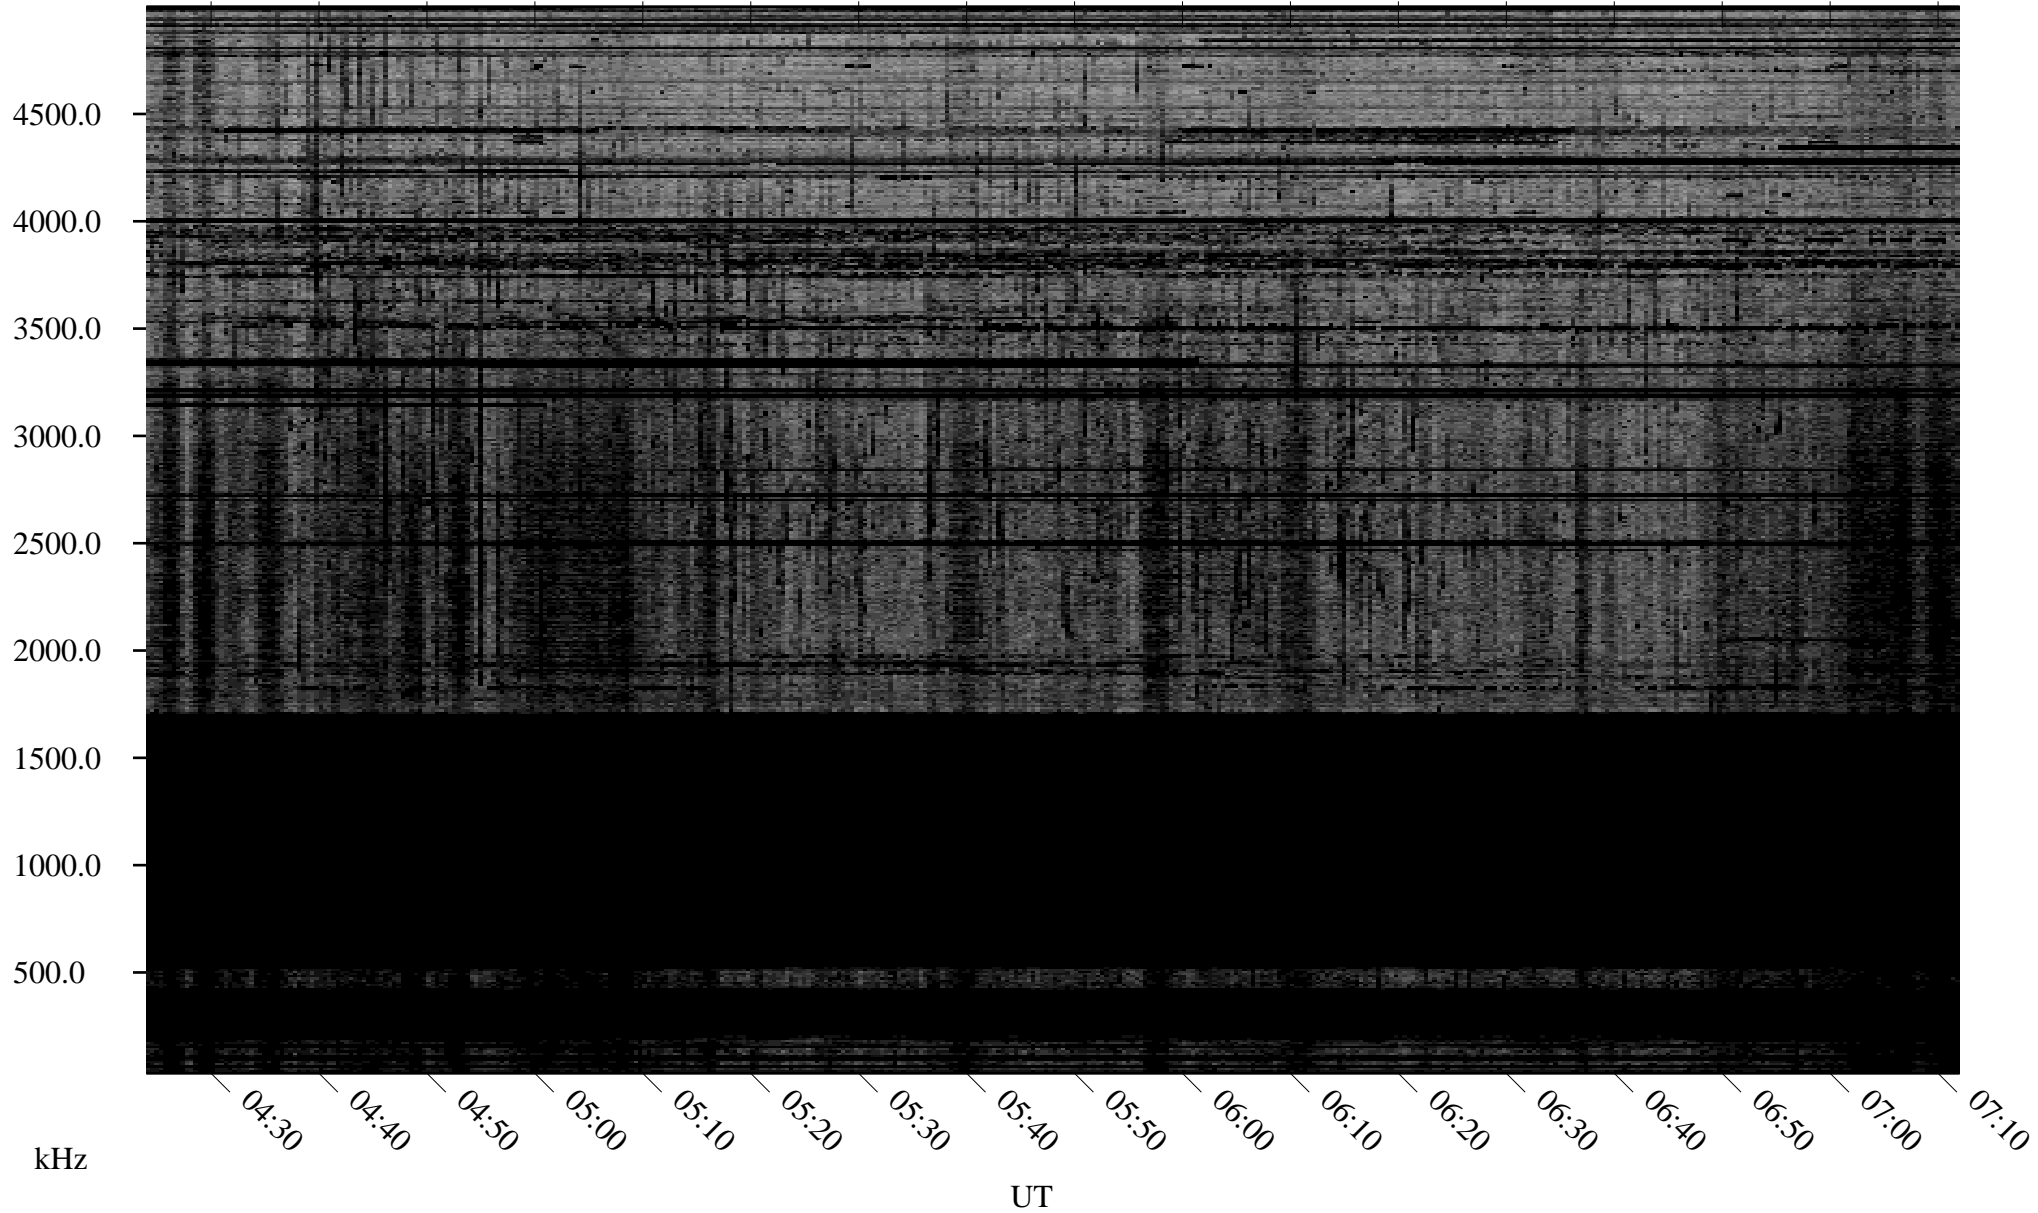

# 12/15/2009 Churchill, Manitoba

Linear Scale    Black = 161    White = 15

ch09349l.r00SUm max\_12

Page 1

# 12/15/2009 Churchill, Manitoba

Linear Scale    Black = 161    White = 15

ch09349l.r00SUm max\_12

Page 2

# 12/16/2009 Churchill, Manitoba

Linear Scale    Black = 161    White = 15

ch09349l.r00SUm max\_12

Page 3

# 12/16/2009 Churchill, Manitoba

Linear Scale    Black = 161    White = 15

ch09349l.r00SUm max\_12

Page 4