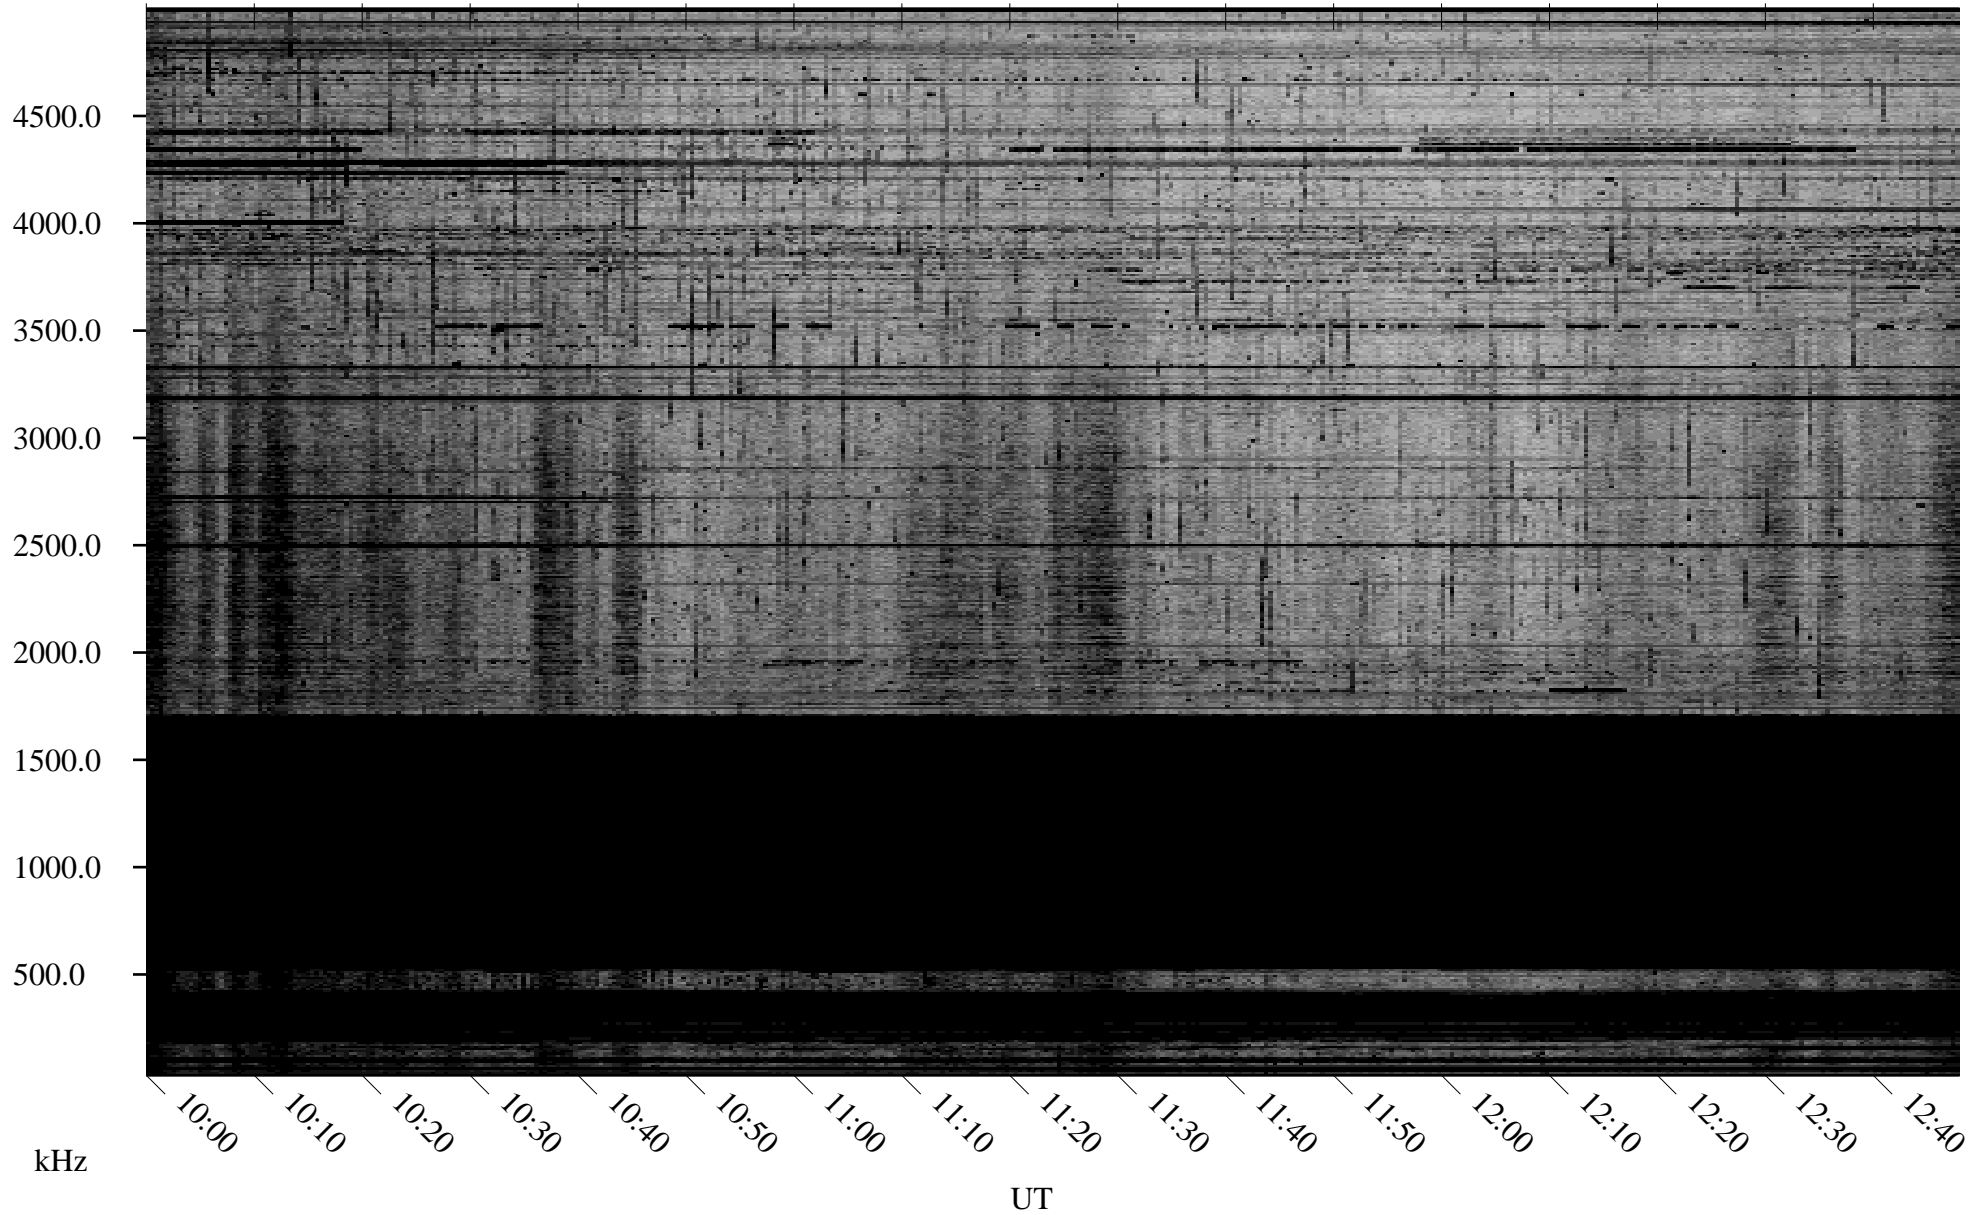

12/16/2009 Churchill, Manitoba

Linear Scale   Black = 161   White = 15

ch09349l.r00SUm max_12

Page 6