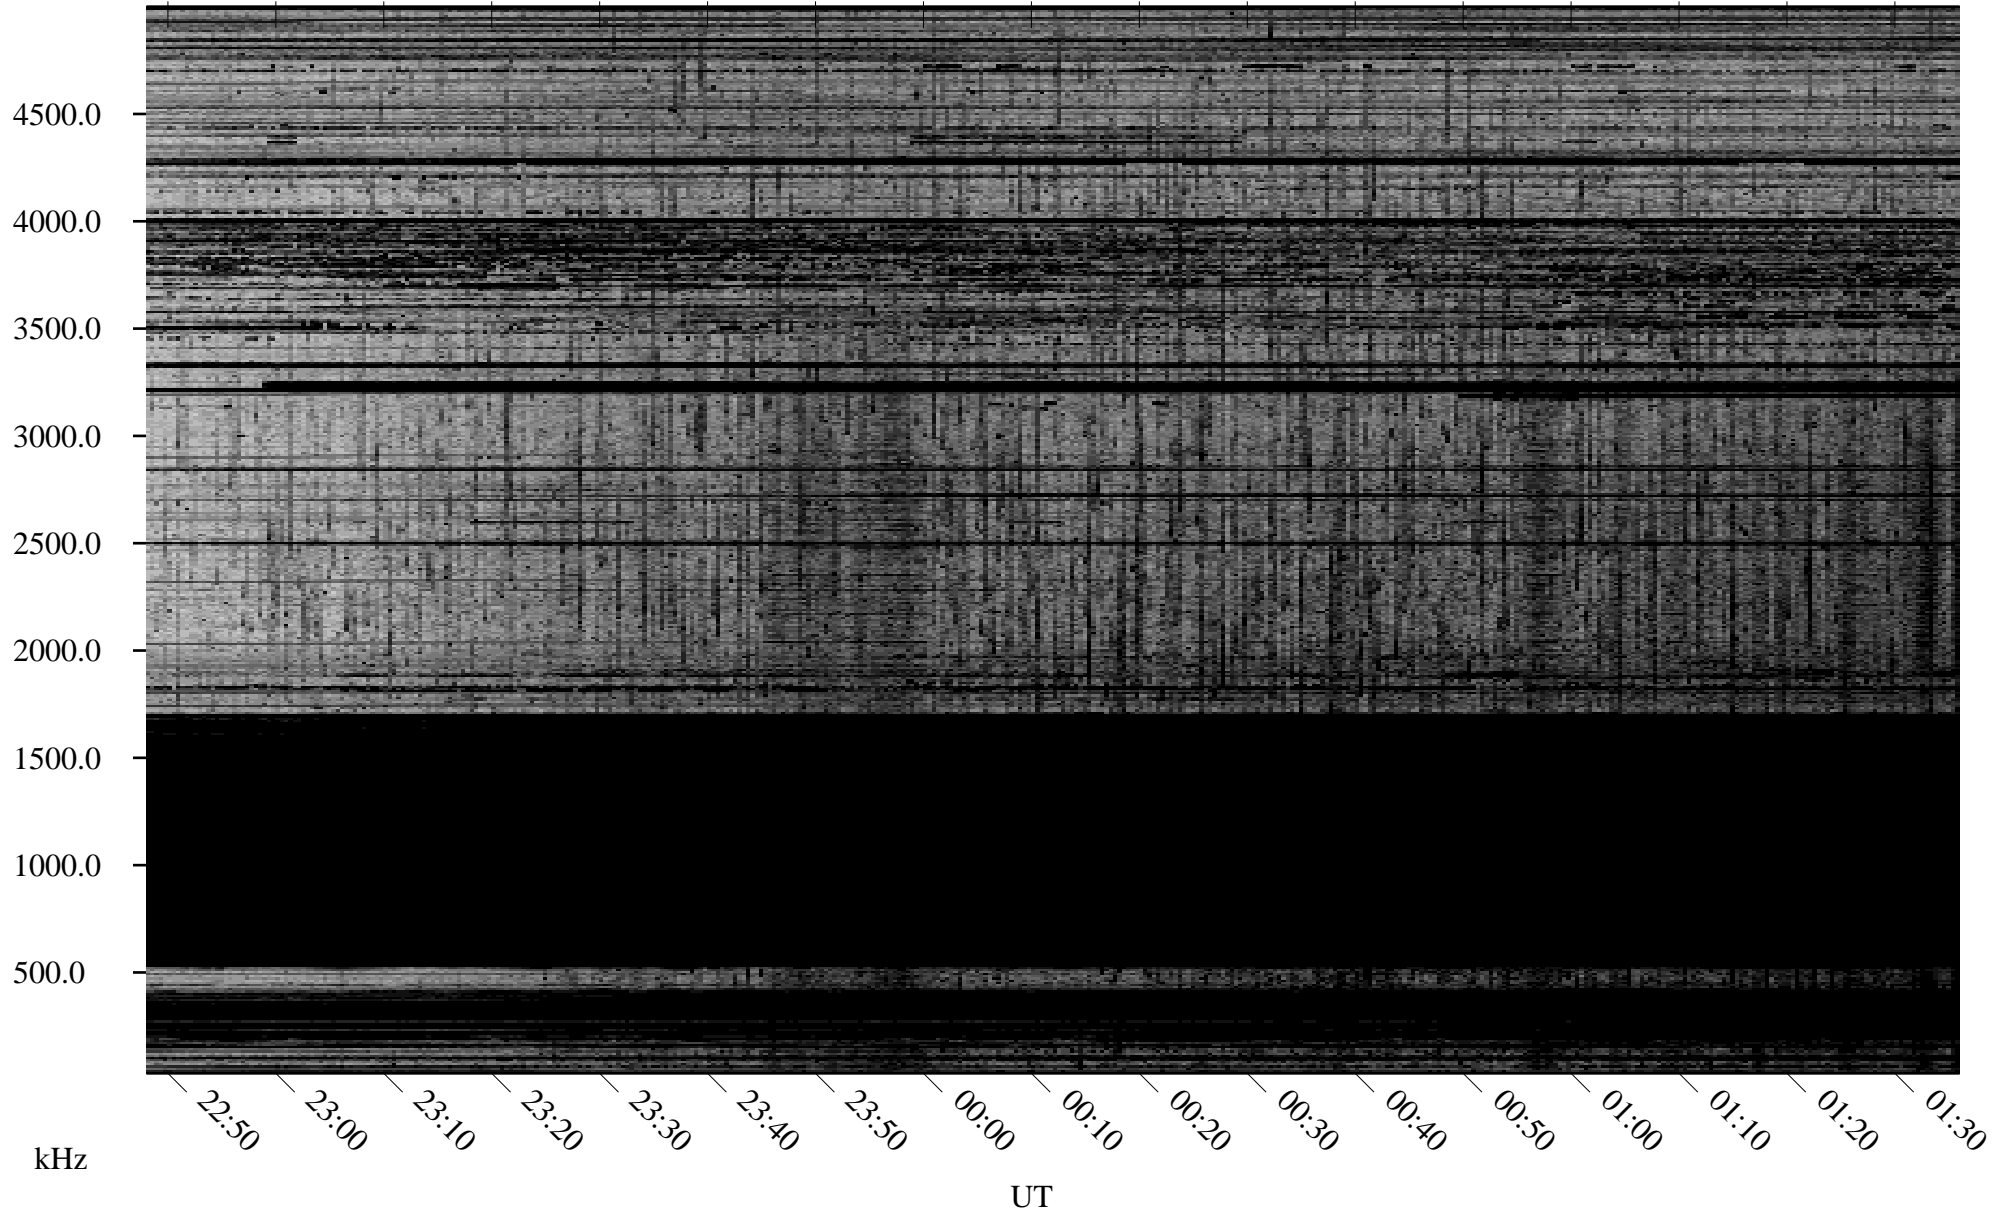

# 12/15/2009 Churchill, Manitoba

Linear Scale    Black = 161    White = 15

ch09349l.r00SUm max\_12

Page 1

# 12/15/2009 Churchill, Manitoba

Linear Scale    Black = 161    White = 15

ch09349l.r00SUm max\_12

Page 2

# 12/16/2009 Churchill, Manitoba

Linear Scale    Black = 161    White = 15

ch09349l.r00SUm max\_12

Page 3

# 12/16/2009 Churchill, Manitoba

Linear Scale    Black = 161    White = 15

ch09349l.r00SUm max\_12

Page 4