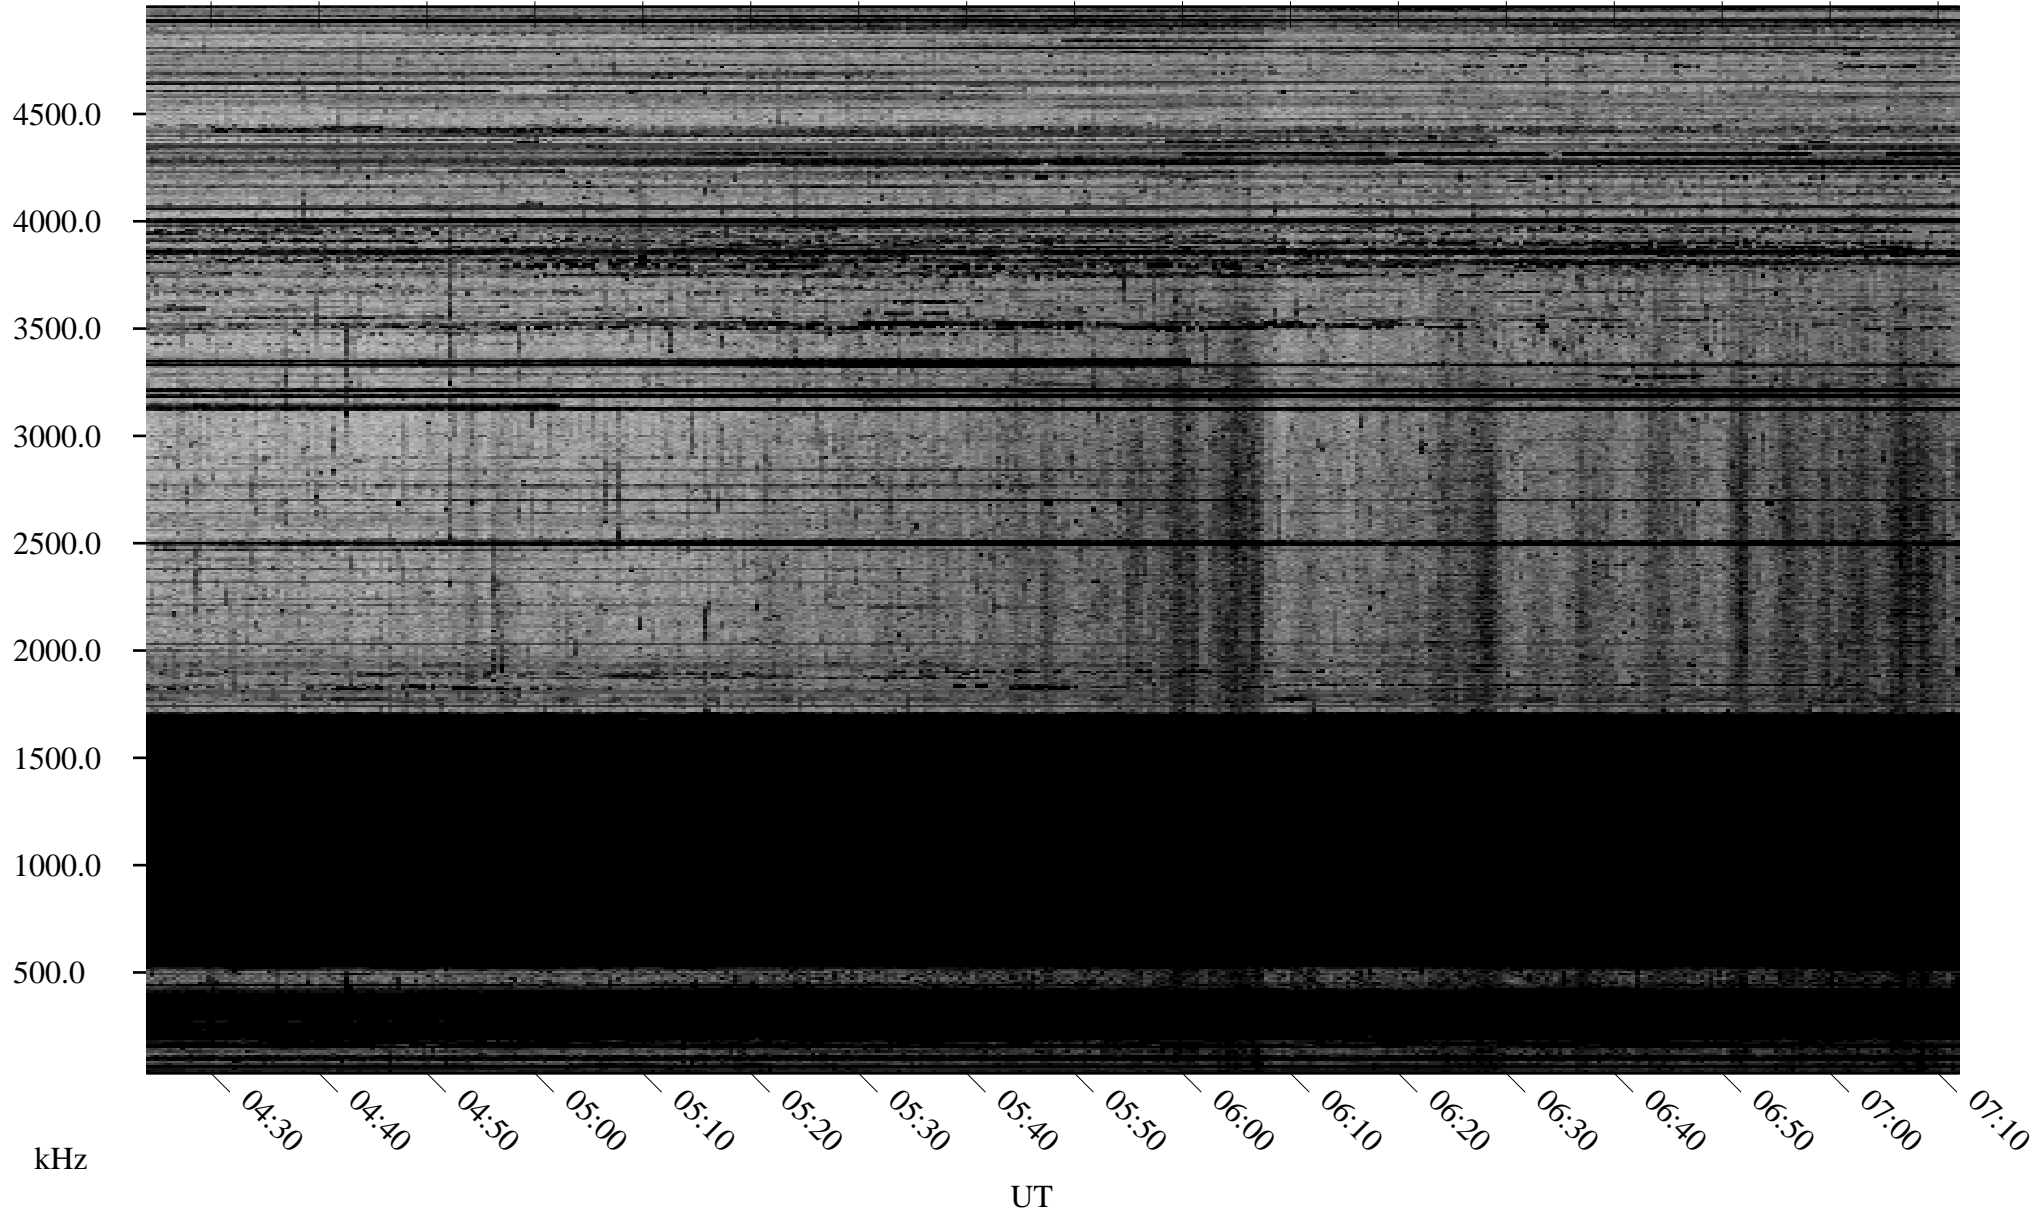

12/16/2009 Churchill, Manitoba

Linear Scale Black = 161 White = 15

ch09350l.r00SUm max_12

Page 1

12/16/2009 Churchill, Manitoba

Linear Scale Black = 161 White = 15

ch09350l.r00SUm max_12

Page 2

12/17/2009 Churchill, Manitoba

Linear Scale Black = 161 White = 15

ch09350l.r00SUm max_12

Page 3

12/17/2009 Churchill, Manitoba

Linear Scale Black = 161 White = 15

ch09350l.r00SUm max_12

Page 4

12/17/2009 Churchill, Manitoba

Linear Scale Black = 161 White = 15

ch09350l.r00SUm max_12

12/17/2009 Churchill, Manitoba

Linear Scale Black = 161 White = 15

ch09350l.r00SUm max_12

Page 6

12/17/2009 Churchill, Manitoba

Linear Scale Black = 161 White = 15

ch09350l.r00SUm max_12

Page 7

12/17/2009 Churchill, Manitoba

Linear Scale Black = 161 White = 15

ch09350l.r00SUm max_12