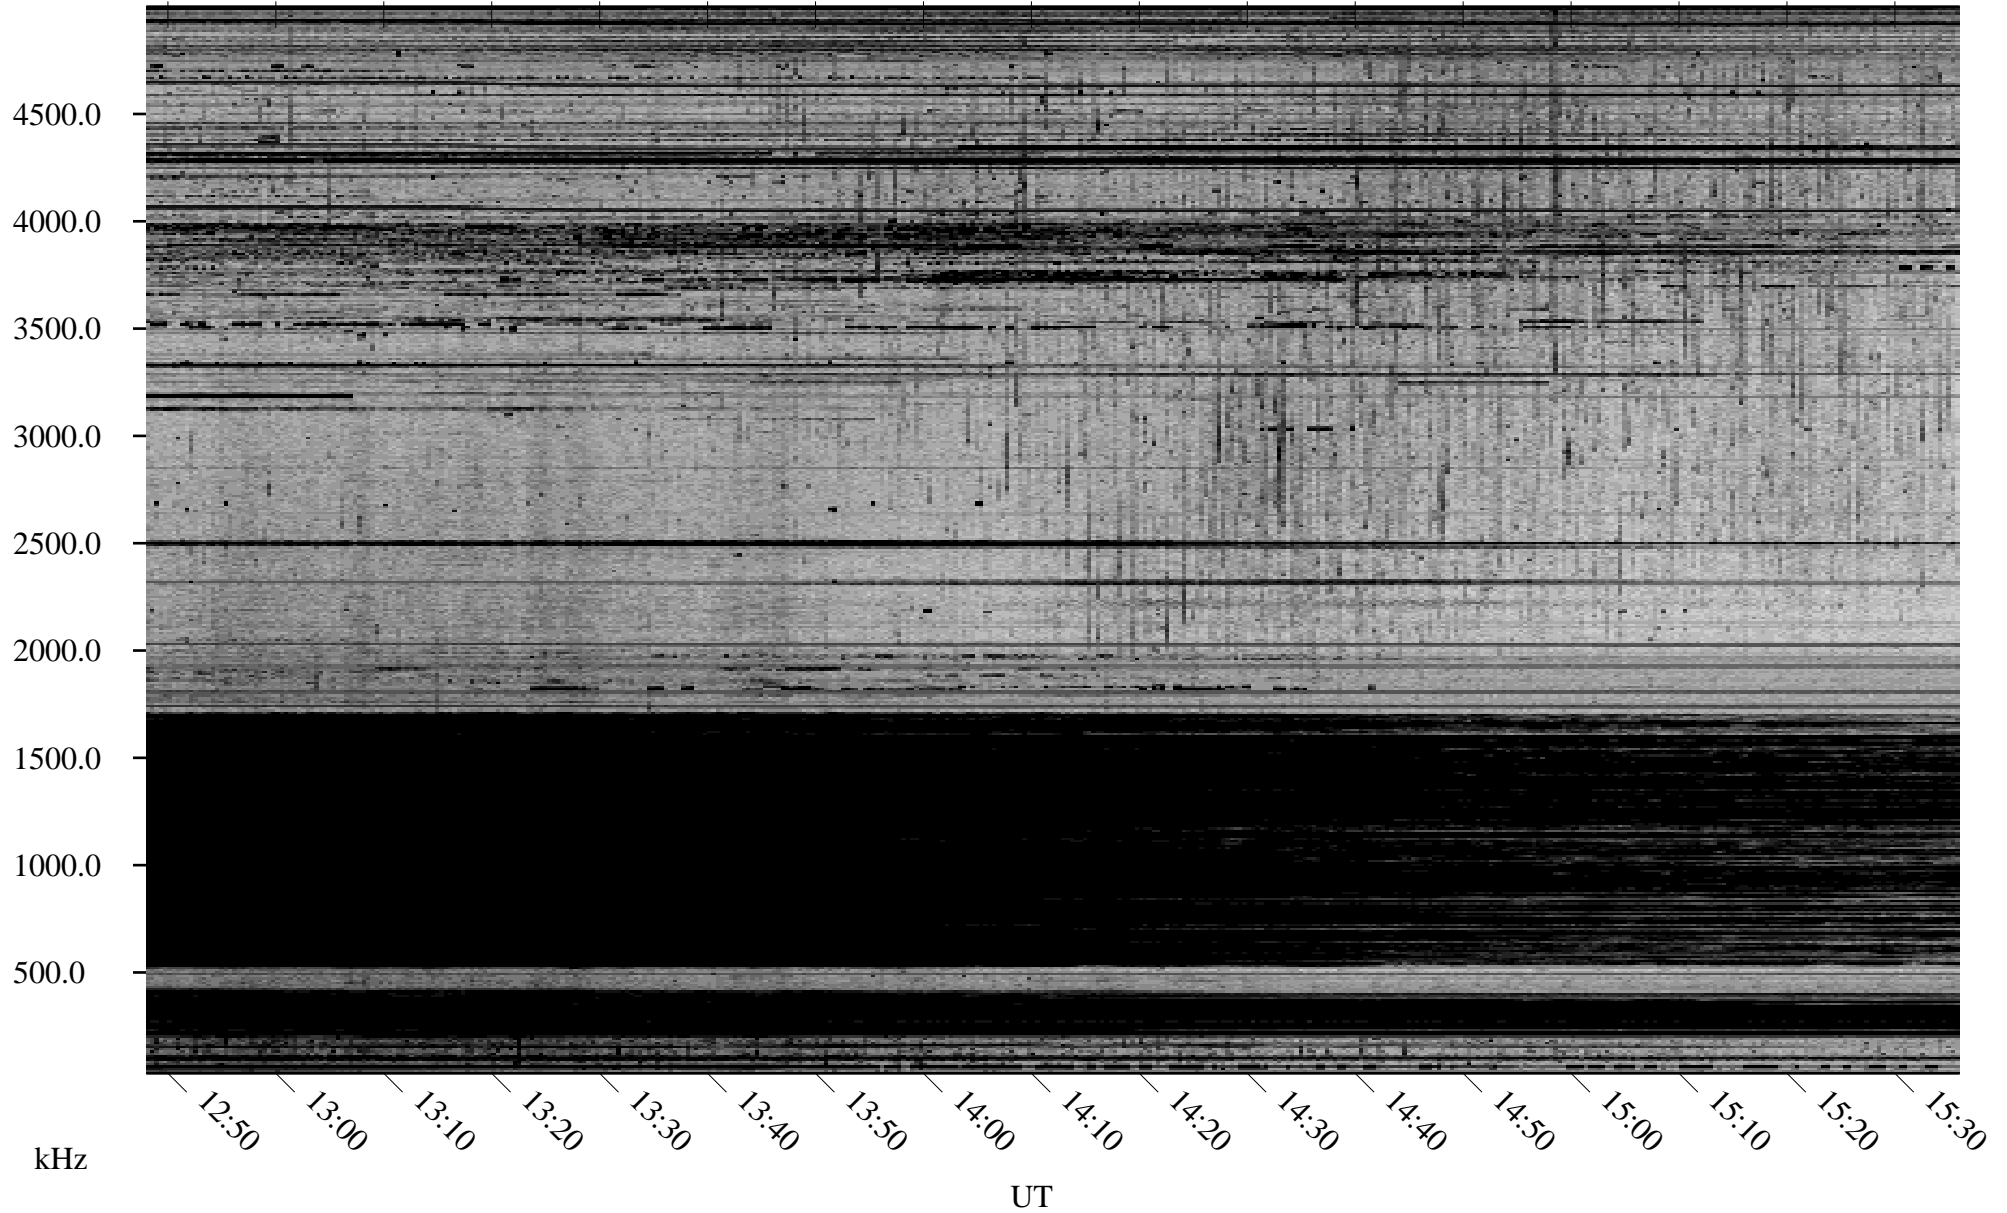

12/16/2009 Churchill, Manitoba

Linear Scale Black = 161 White = 15

ch09350l.r00SUm max_12

Page 1

12/16/2009 Churchill, Manitoba

Linear Scale Black = 161 White = 15

ch09350l.r00SUm max_12

Page 2

12/17/2009 Churchill, Manitoba

Linear Scale Black = 161 White = 15

ch09350l.r00SUm max_12

Page 3

12/17/2009 Churchill, Manitoba

Linear Scale Black = 161 White = 15

ch09350l.r00SUm max_12

Page 4

12/17/2009 Churchill, Manitoba

Linear Scale Black = 161 White = 15

ch09350l.r00SUm max_12

12/17/2009 Churchill, Manitoba

Linear Scale Black = 161 White = 15

ch09350l.r00SUm max_12

Page 6

12/17/2009 Churchill, Manitoba

Linear Scale Black = 161 White = 15

ch09350l.r00SUm max_12

Page 7

12/17/2009 Churchill, Manitoba

Linear Scale Black = 161 White = 15

ch09350l.r00SUm max_12