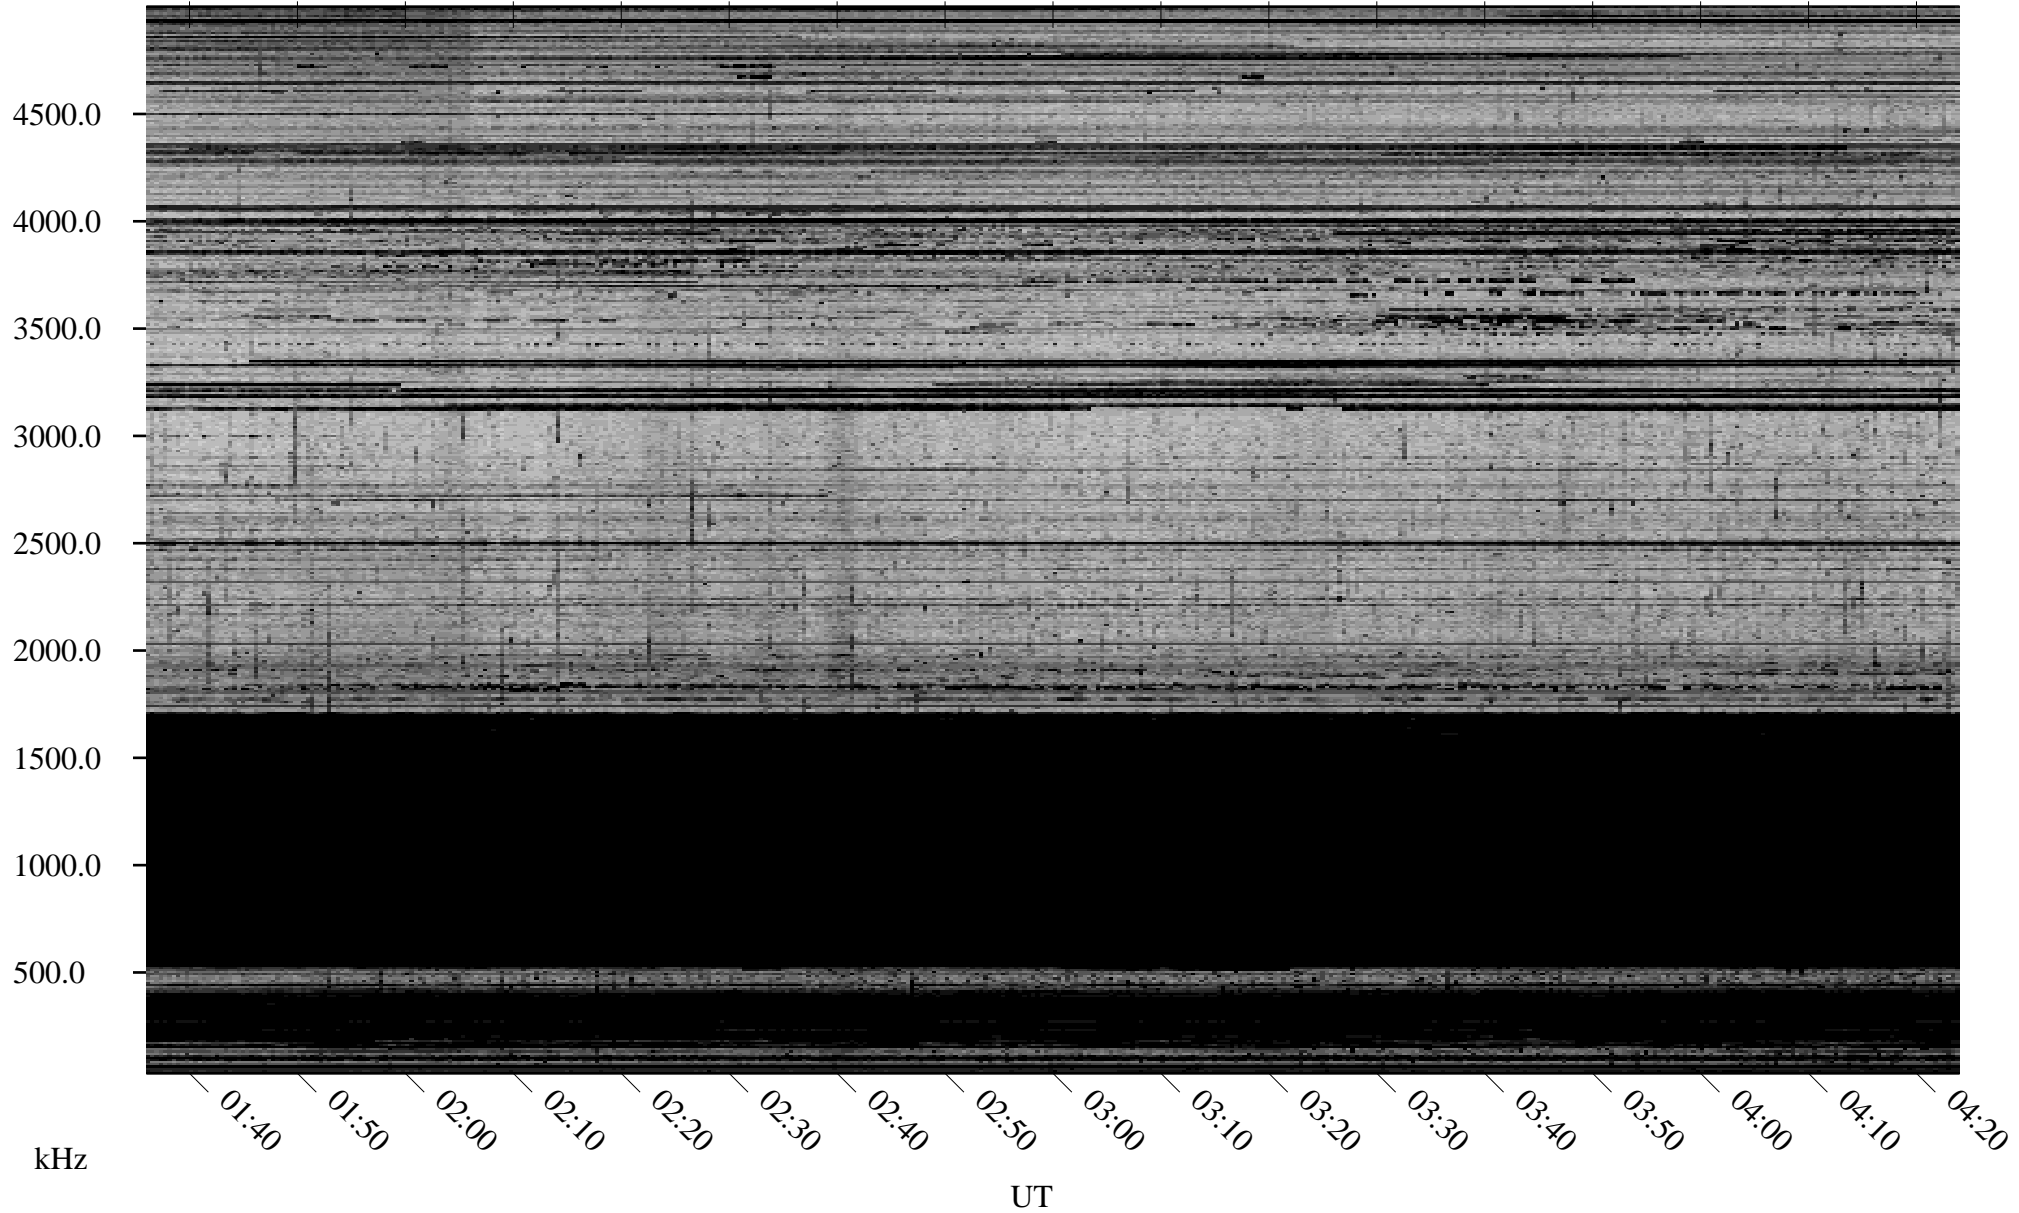

12/16/2009 Churchill, Manitoba

Linear Scale Black = 161 White = 15

ch09350l.r00SUm max_12

Page 1

12/16/2009 Churchill, Manitoba

Linear Scale Black = 161 White = 15

ch09350l.r00SUm max_12

Page 2

12/17/2009 Churchill, Manitoba

Linear Scale Black = 161 White = 15

ch09350l.r00SUm max_12

Page 3

12/17/2009 Churchill, Manitoba

Linear Scale Black = 161 White = 15

ch09350l.r00SUm max_12

Page 4

12/17/2009 Churchill, Manitoba

Linear Scale Black = 161 White = 15

ch09350l.r00SUm max_12

12/17/2009 Churchill, Manitoba

Linear Scale Black = 161 White = 15

ch09350l.r00SUm max_12

Page 6

12/17/2009 Churchill, Manitoba

Linear Scale Black = 161 White = 15

ch09350l.r00SUm max_12

Page 7

12/17/2009 Churchill, Manitoba

Linear Scale Black = 161 White = 15

ch09350l.r00SUm max_12