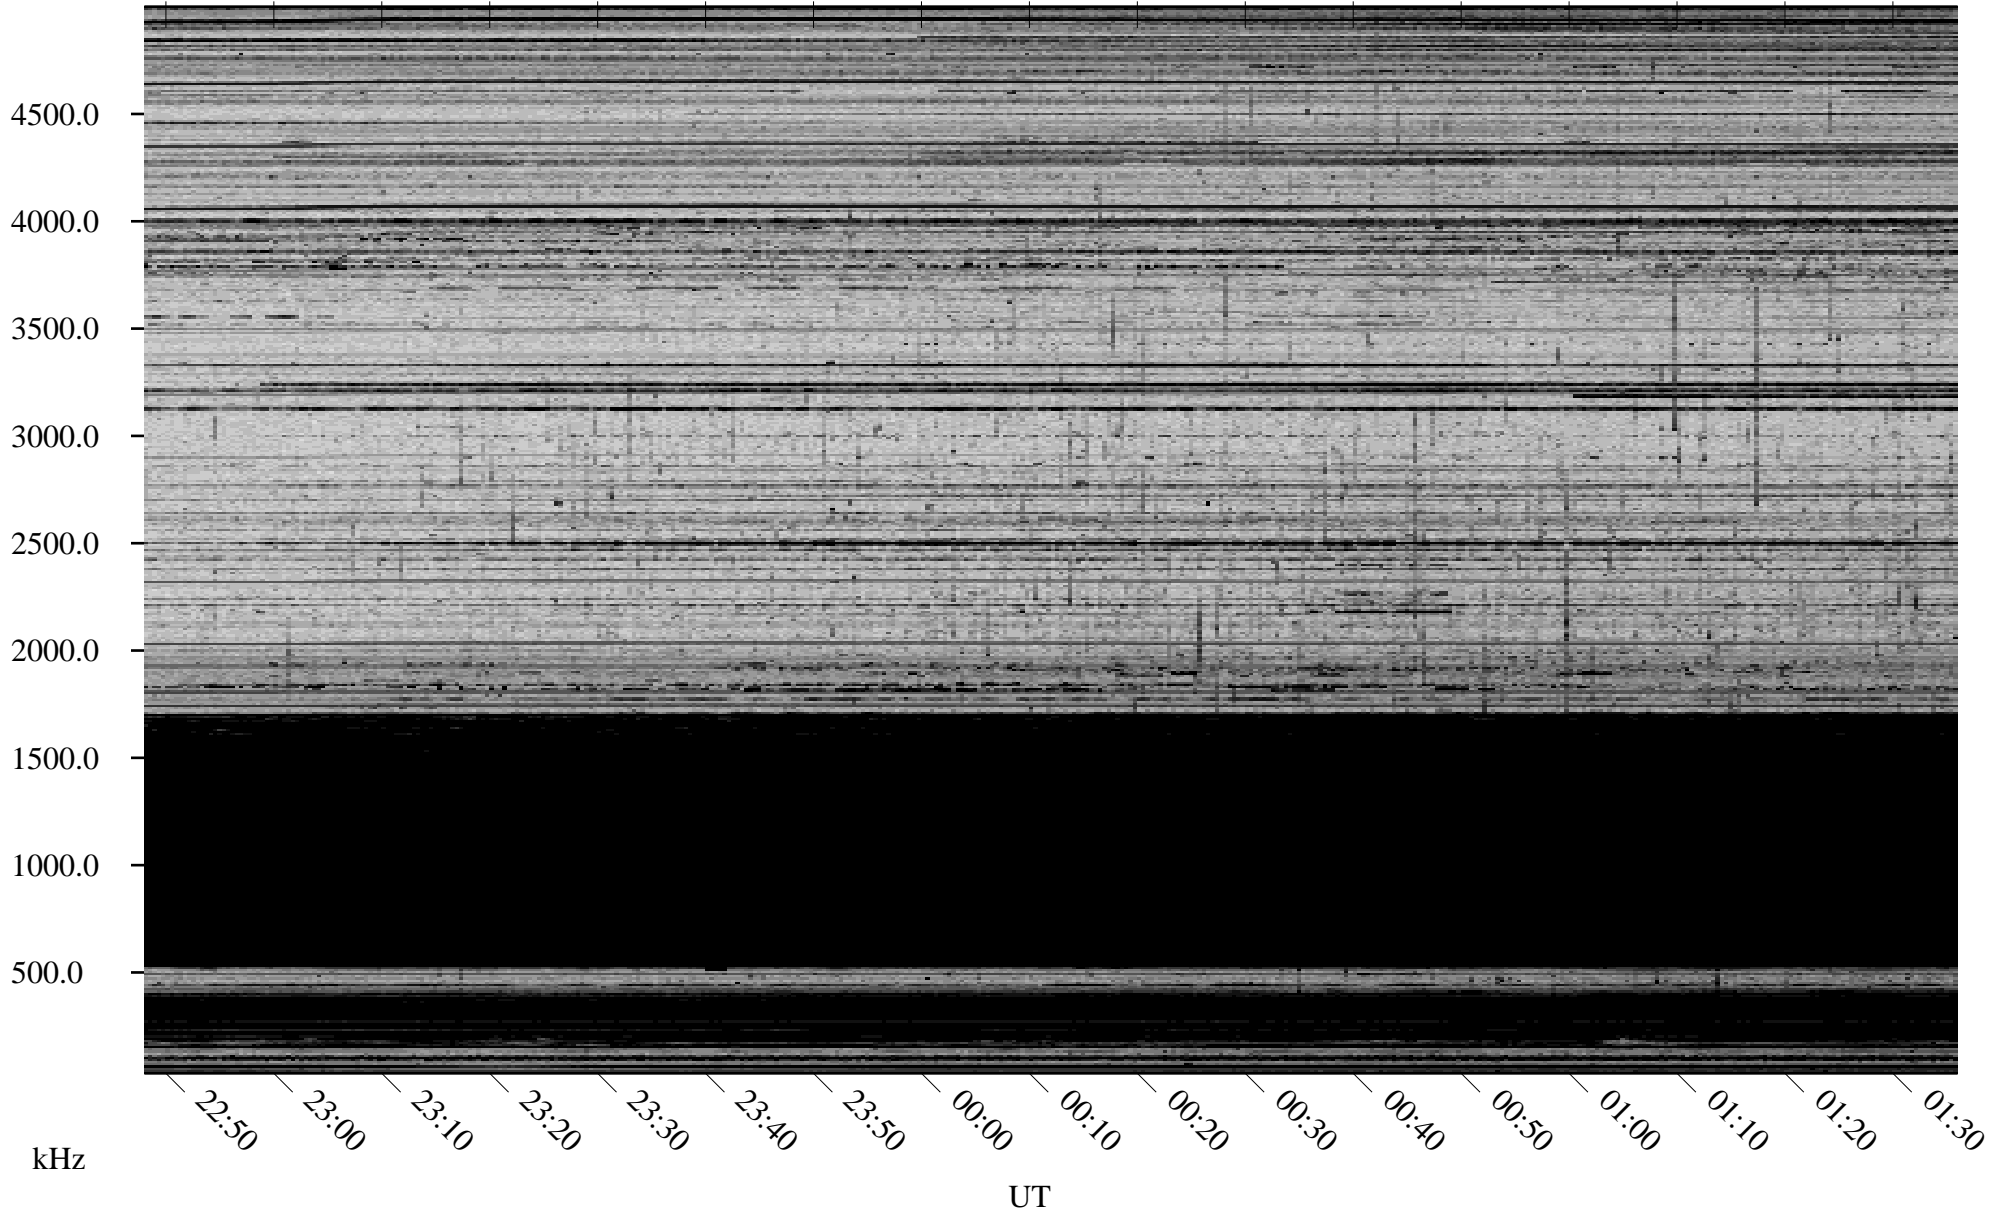

12/16/2009 Churchill, Manitoba

Linear Scale Black = 161 White = 15

ch09350l.r00SUm max_12

Page 1

12/16/2009 Churchill, Manitoba

Linear Scale Black = 161 White = 15

ch09350l.r00SUm max_12

Page 2

12/17/2009 Churchill, Manitoba

Linear Scale Black = 161 White = 15

ch09350l.r00SUm max_12

Page 3

12/17/2009 Churchill, Manitoba

Linear Scale Black = 161 White = 15

ch09350l.r00SUm max_12

Page 4

12/17/2009 Churchill, Manitoba

Linear Scale Black = 161 White = 15

ch09350l.r00SUm max_12

12/17/2009 Churchill, Manitoba

Linear Scale Black = 161 White = 15

ch09350l.r00SUm max_12

Page 6

12/17/2009 Churchill, Manitoba

Linear Scale Black = 161 White = 15

ch09350l.r00SUm max_12

Page 7

12/17/2009 Churchill, Manitoba

Linear Scale Black = 161 White = 15

ch09350l.r00SUm max_12