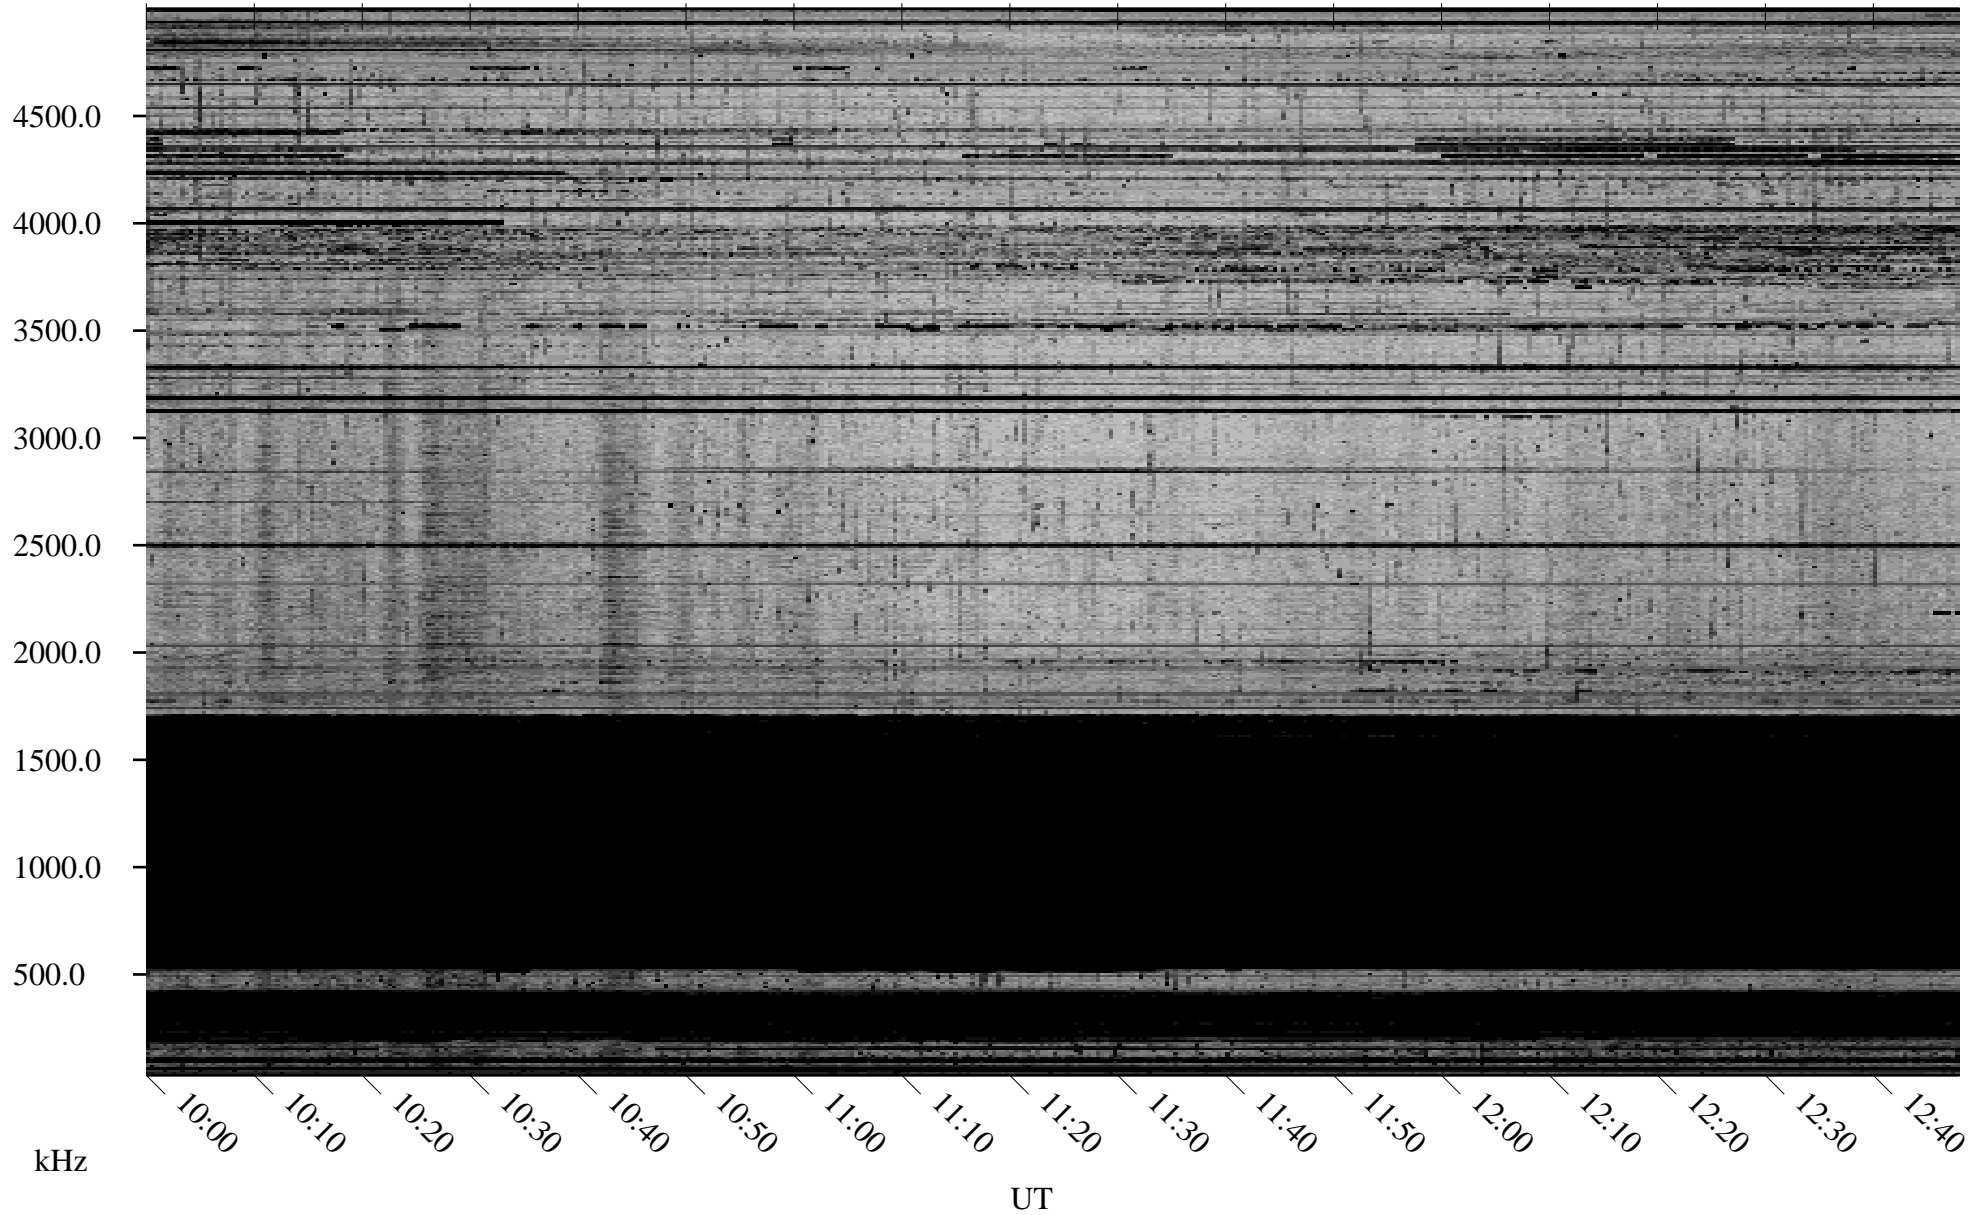

12/17/2009 Churchill, Manitoba

Linear Scale Black = 161 White = 15

ch09350l.r00SUm max_12

12/17/2009 Churchill, Manitoba

Linear Scale Black = 161 White = 15

ch09350l.r00SUm max_12

Page 6

12/17/2009 Churchill, Manitoba

Linear Scale Black = 161 White = 15

ch09350l.r00SUm max_12

Page 7

12/17/2009 Churchill, Manitoba

Linear Scale Black = 161 White = 15

ch09350l.r00SUm max_12