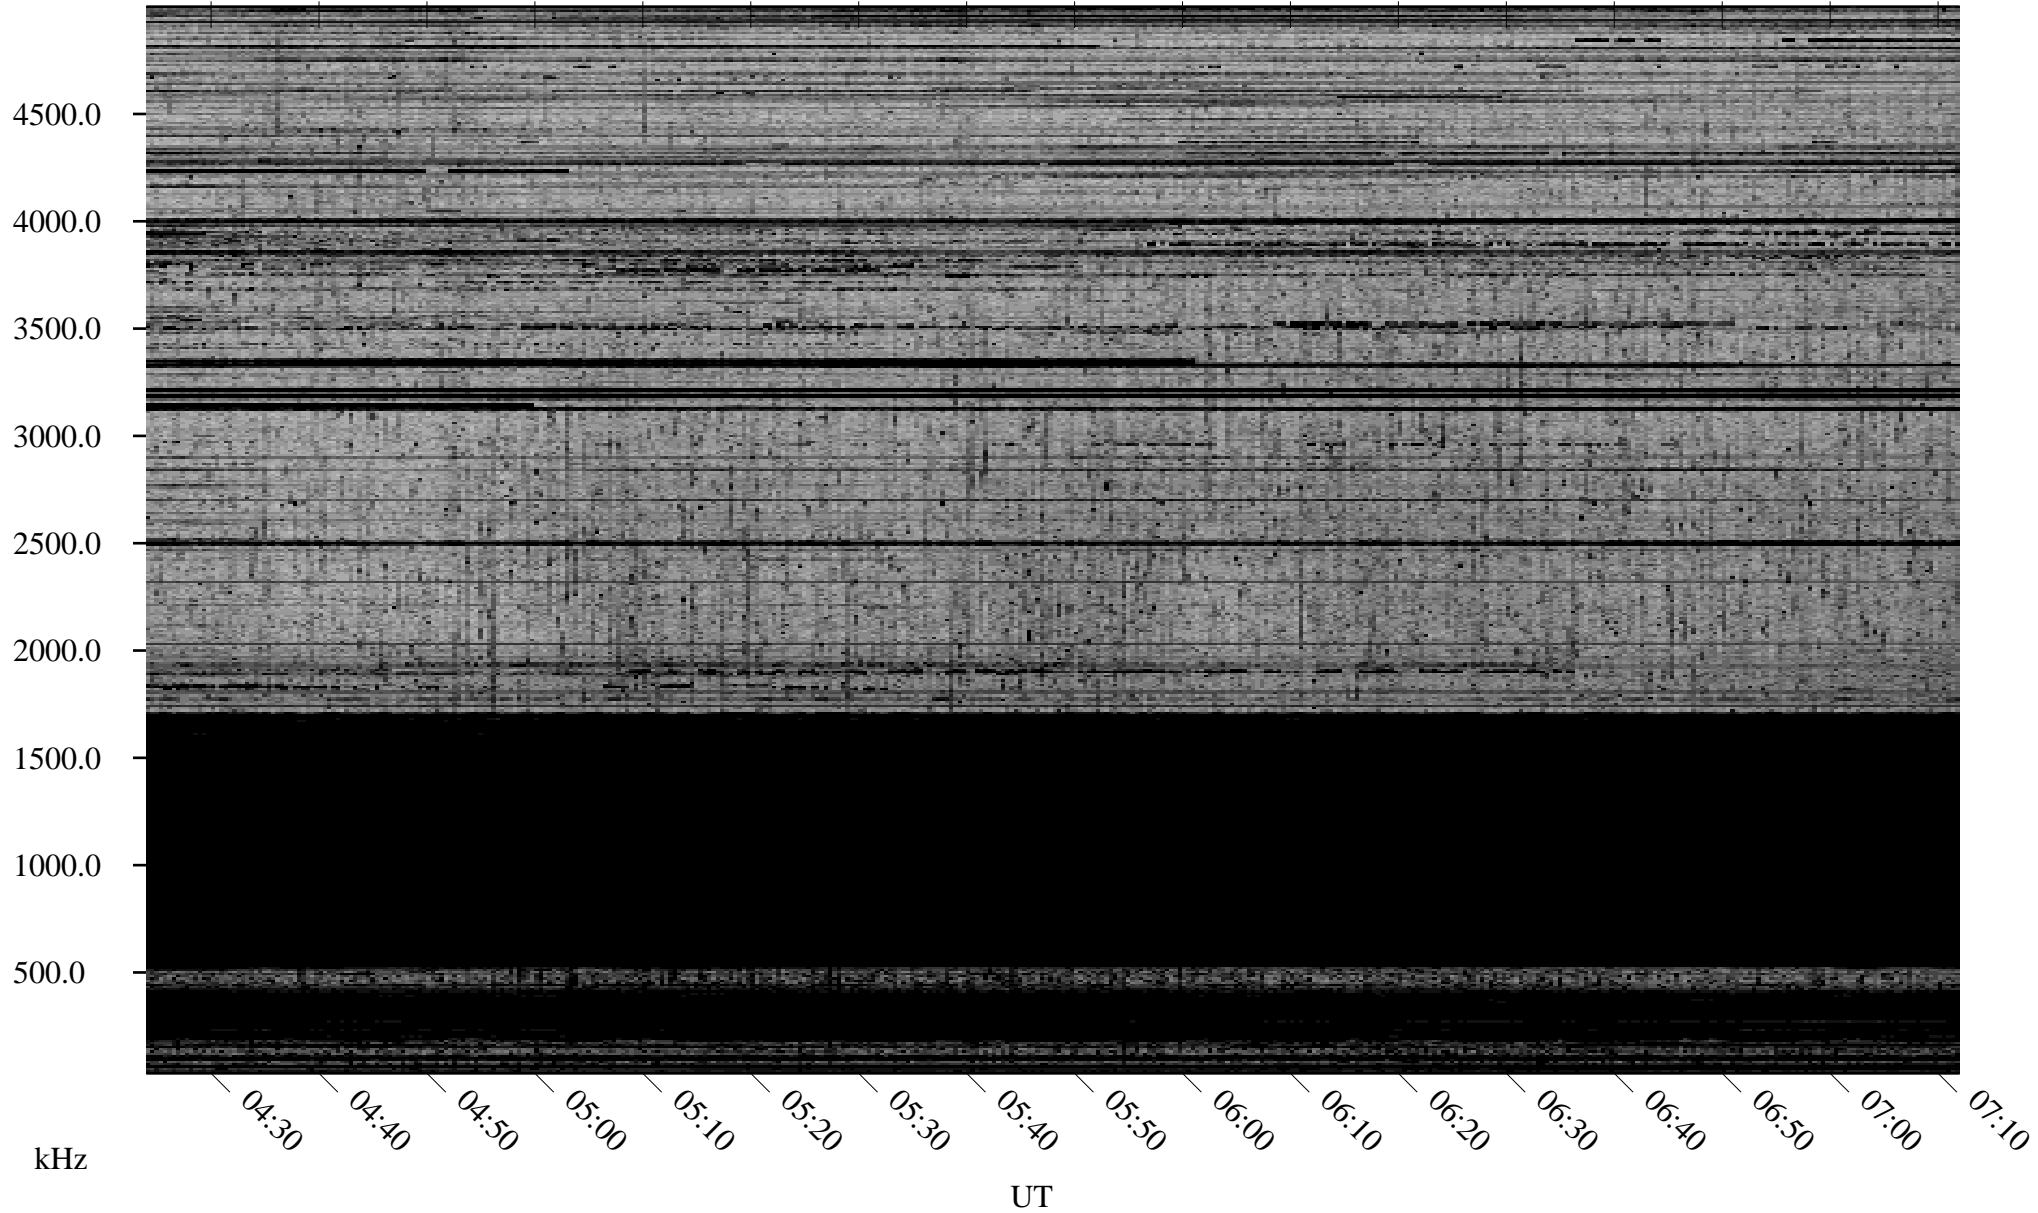

12/17/2009 Churchill, Manitoba

Linear Scale Black = 161 White = 15

ch093511.r00SUm max_12

Page 1

12/17/2009 Churchill, Manitoba

Linear Scale Black = 161 White = 15

ch093511.r00SUm max_12

Page 2

12/18/2009 Churchill, Manitoba

Linear Scale Black = 161 White = 15

ch093511.r00SUm max_12

Page 3

12/18/2009 Churchill, Manitoba

Linear Scale Black = 161 White = 15

ch093511.r00SUm max_12

Page 4

12/18/2009 Churchill, Manitoba

Linear Scale Black = 161 White = 15

ch09351l.r00SUm max_12

Page 5

12/18/2009 Churchill, Manitoba

Linear Scale Black = 161 White = 15

ch093511.r00SUm max_12

Page 6

12/18/2009 Churchill, Manitoba

Linear Scale Black = 161 White = 15

ch09351l.r00SUm max_12

Page 7

12/18/2009 Churchill, Manitoba

Linear Scale Black = 161 White = 15

ch093511.r00SUm max_12

Page 8