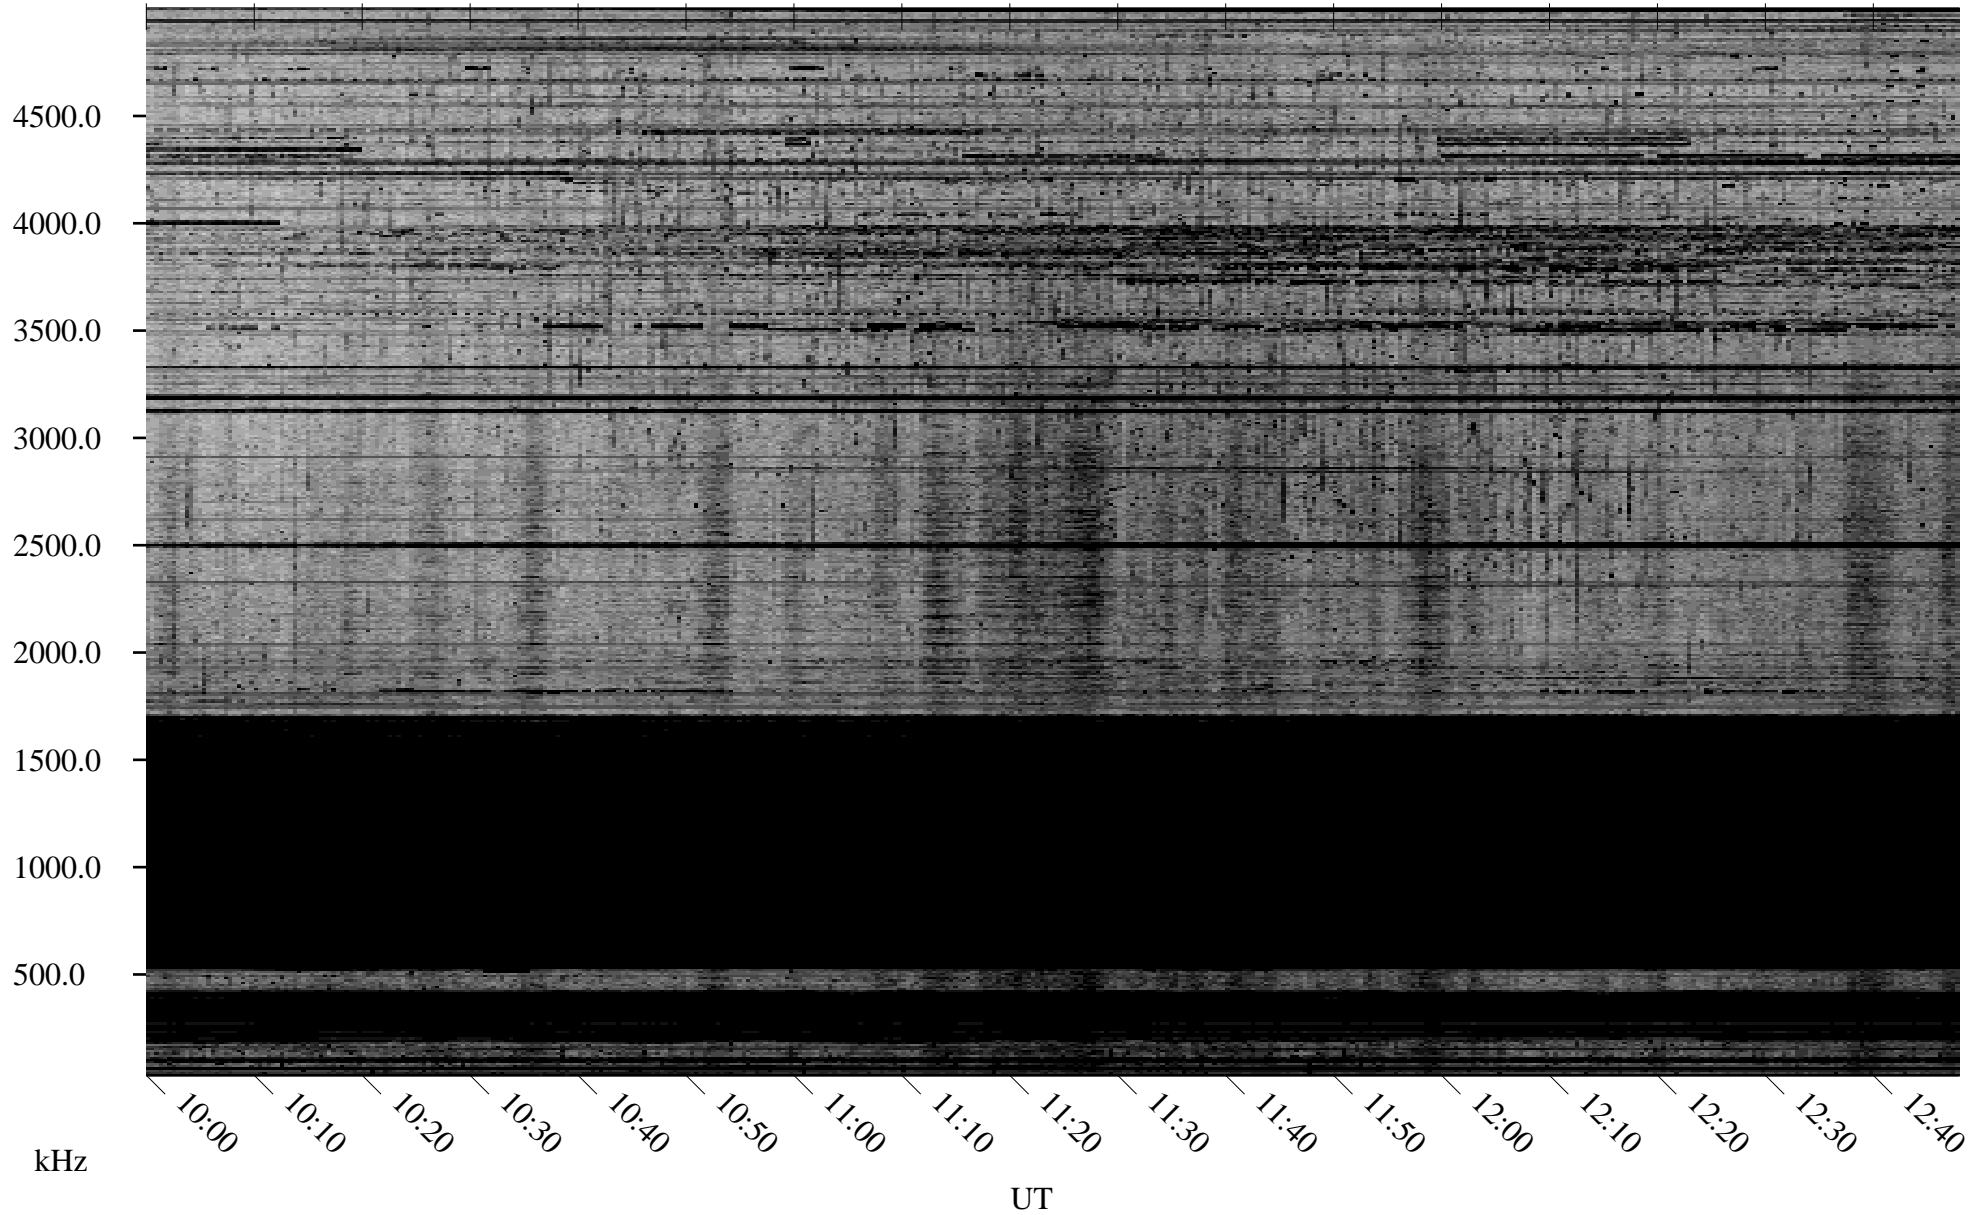

12/18/2009 Churchill, Manitoba

Linear Scale Black = 161 White = 15

ch09351l.r00SUm max_12

Page 5

12/18/2009 Churchill, Manitoba

Linear Scale Black = 161 White = 15

ch093511.r00SUm max_12

Page 6

12/18/2009 Churchill, Manitoba

Linear Scale Black = 161 White = 15

ch09351l.r00SUm max_12

Page 7

12/18/2009 Churchill, Manitoba

Linear Scale Black = 161 White = 15

ch093511.r00SUm max_12

Page 8