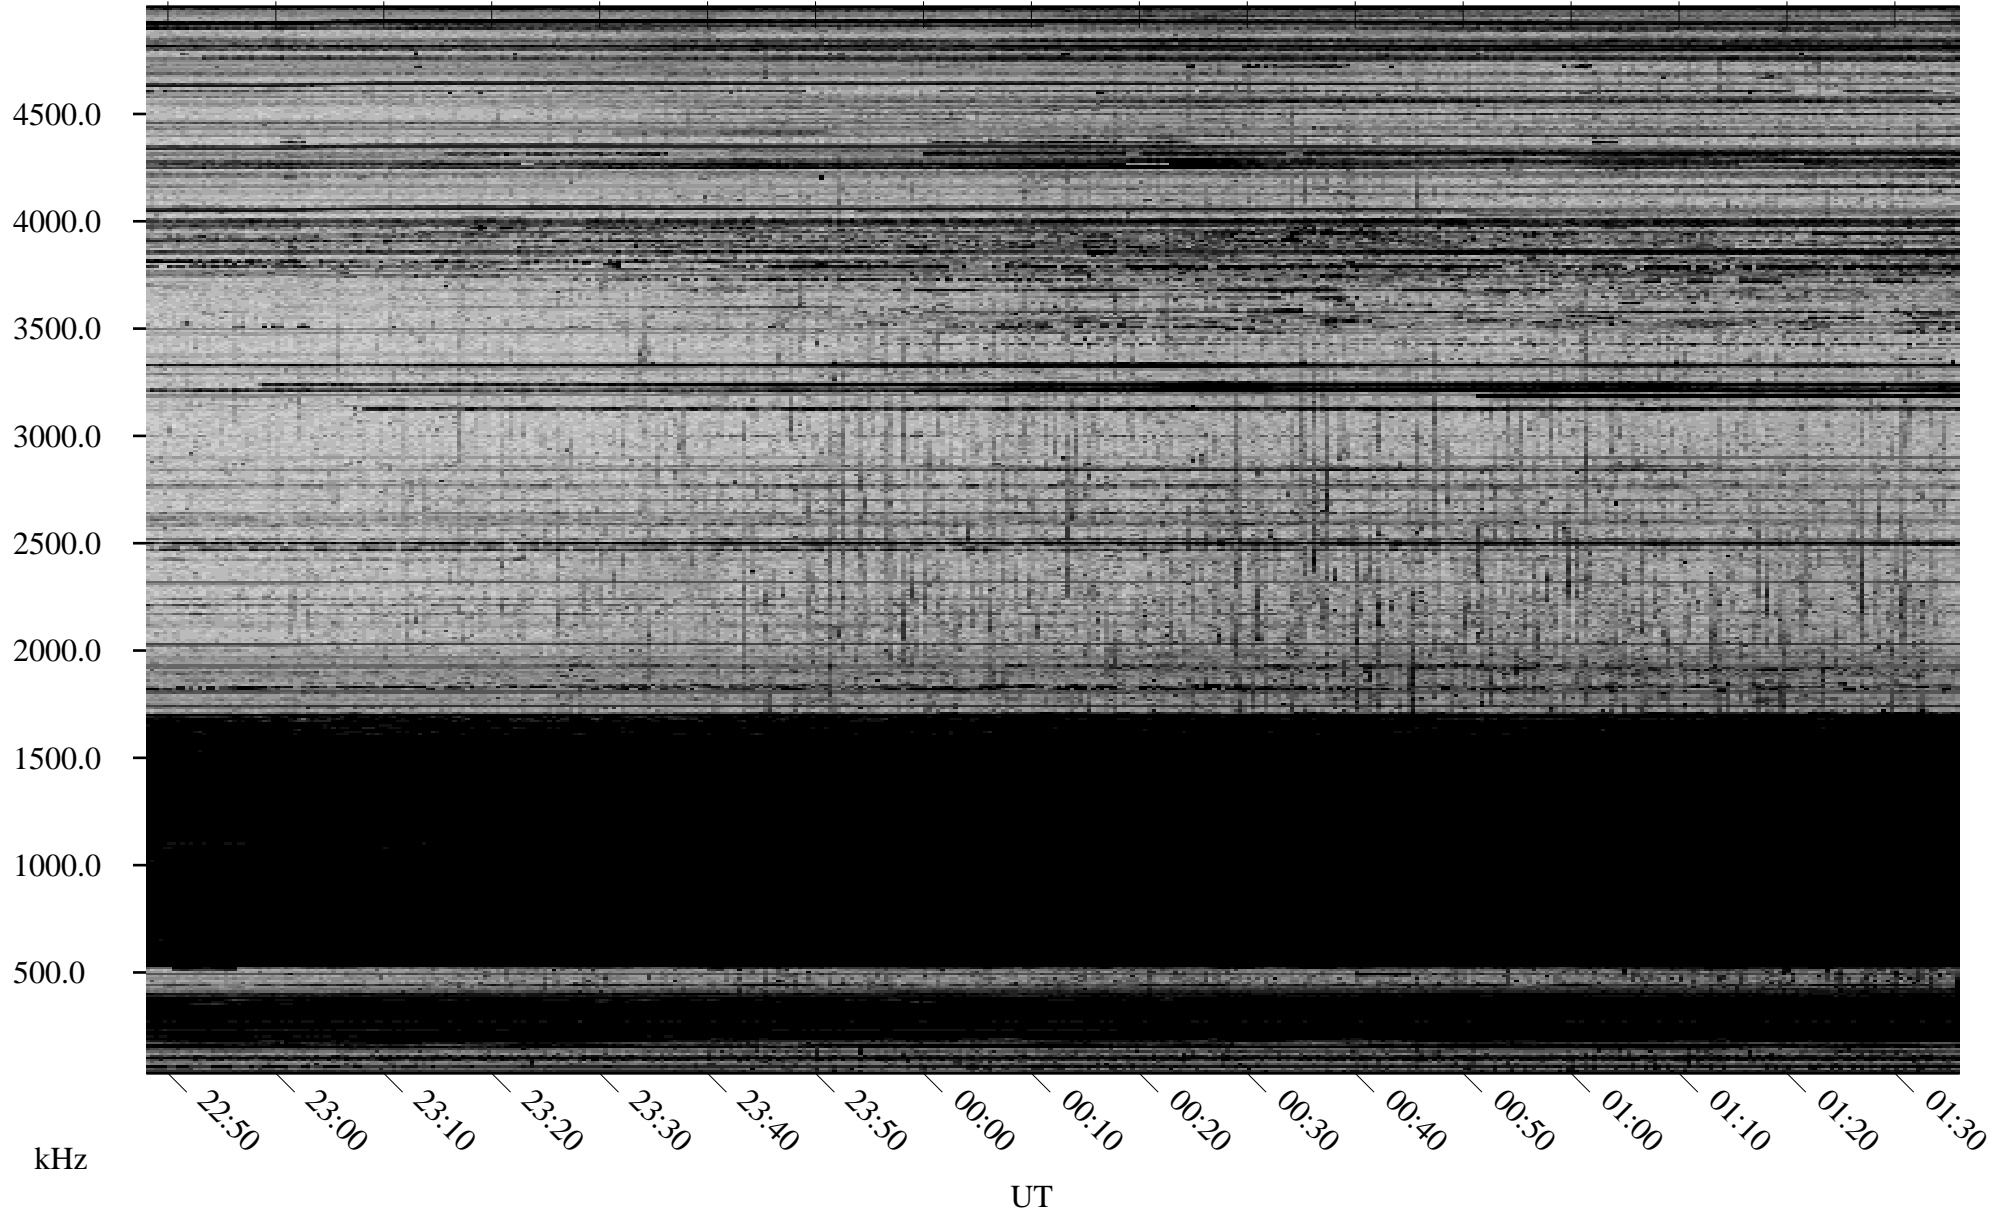

12/17/2009 Churchill, Manitoba

Linear Scale Black = 161 White = 15

ch093511.r00SUm max_12

Page 1

12/17/2009 Churchill, Manitoba

Linear Scale Black = 161 White = 15

ch093511.r00SUm max_12

Page 2

12/18/2009 Churchill, Manitoba

Linear Scale Black = 161 White = 15

ch093511.r00SUm max_12

Page 3

12/18/2009 Churchill, Manitoba

Linear Scale Black = 161 White = 15

ch093511.r00SUm max_12

Page 4

12/18/2009 Churchill, Manitoba

Linear Scale Black = 161 White = 15

ch09351l.r00SUm max_12

Page 5

12/18/2009 Churchill, Manitoba

Linear Scale Black = 161 White = 15

ch093511.r00SUm max_12

Page 6

12/18/2009 Churchill, Manitoba

Linear Scale Black = 161 White = 15

ch09351l.r00SUm max_12

Page 7

12/18/2009 Churchill, Manitoba

Linear Scale Black = 161 White = 15

ch093511.r00SUm max_12

Page 8