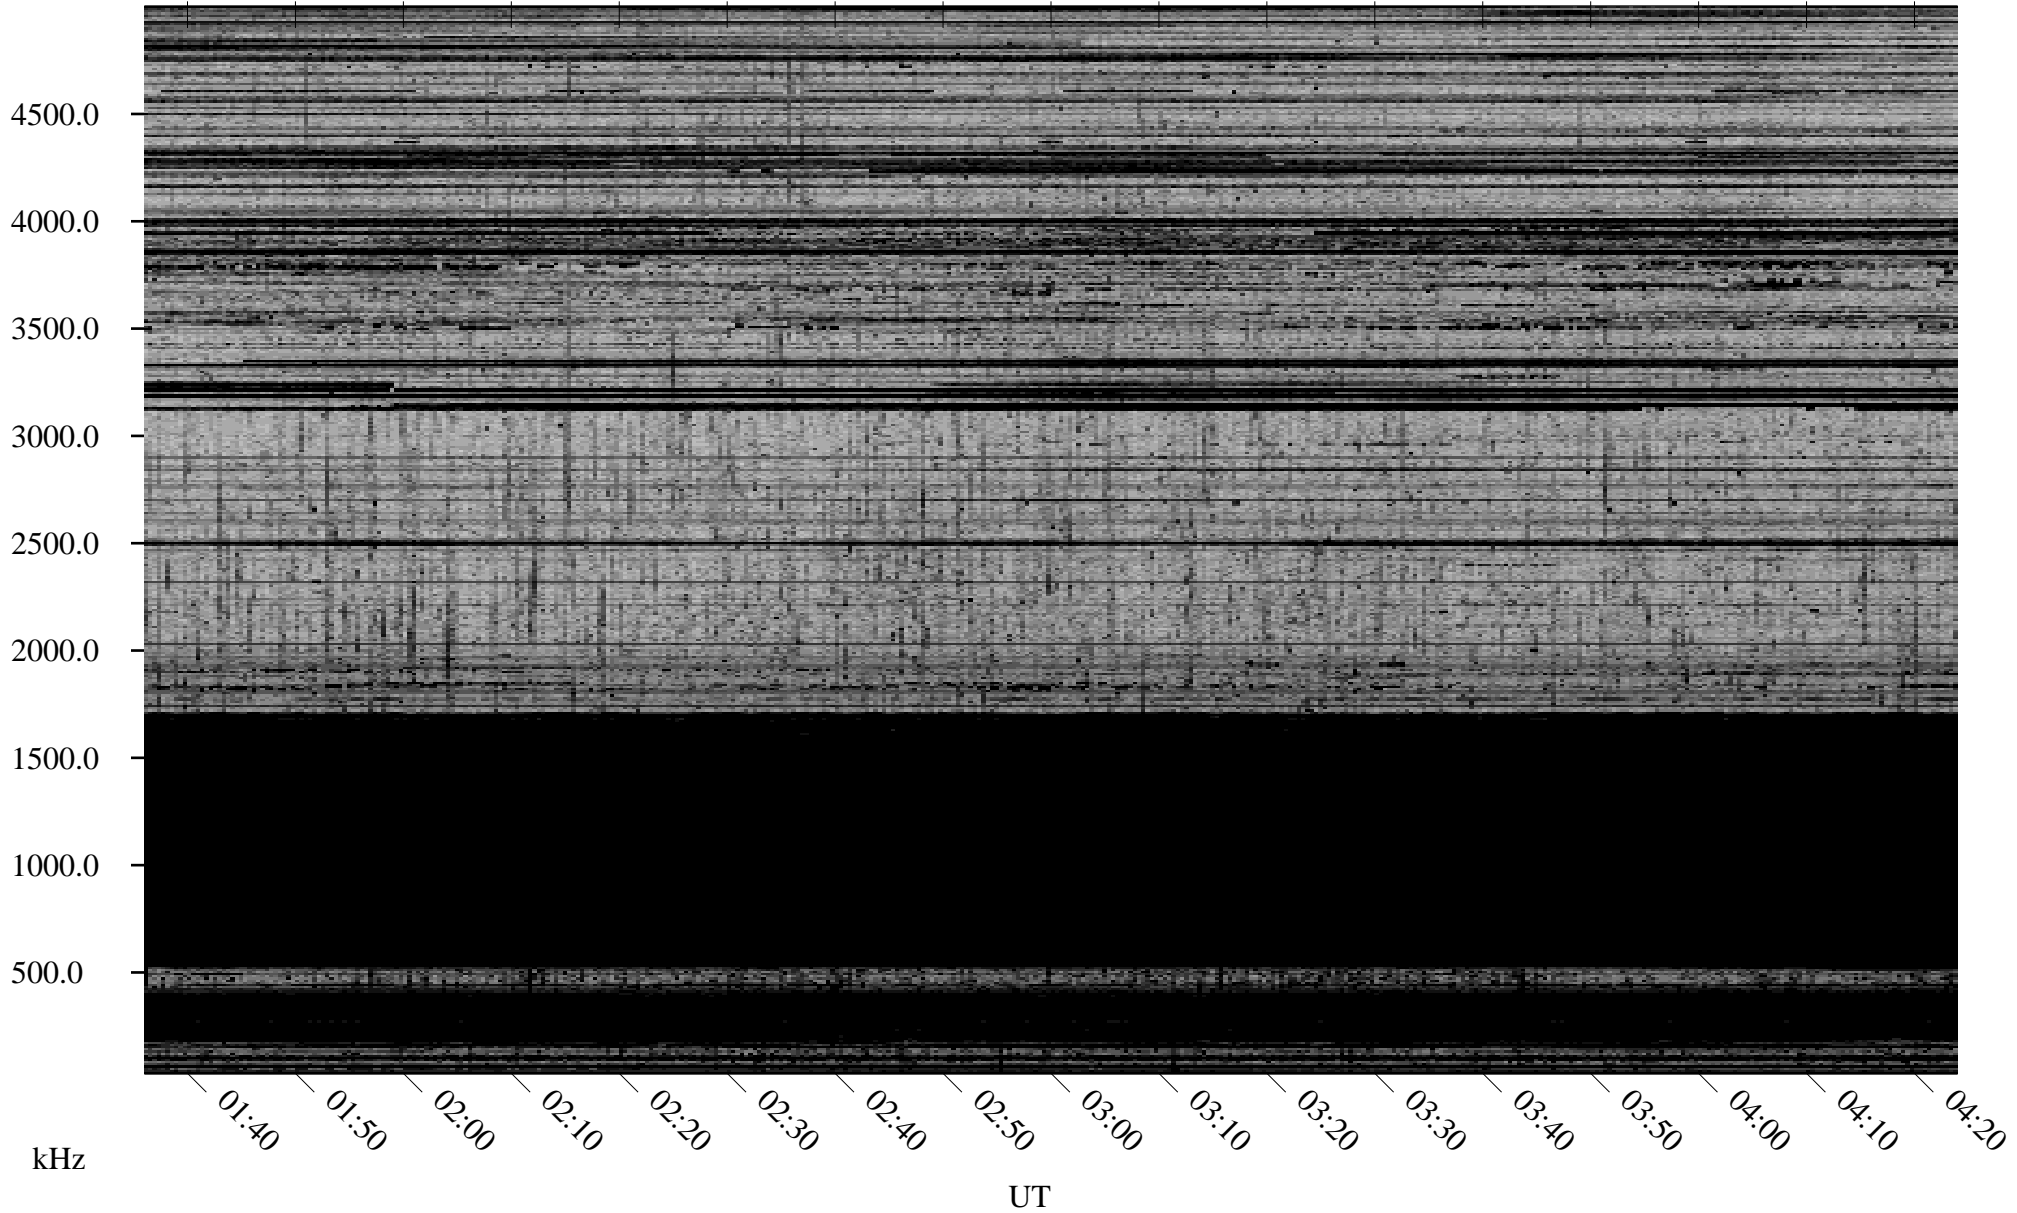

12/17/2009 Churchill, Manitoba

Linear Scale Black = 161 White = 15

ch093511.r00SUm max_12

Page 1

12/17/2009 Churchill, Manitoba

Linear Scale Black = 161 White = 15

ch093511.r00SUm max_12

Page 2

12/18/2009 Churchill, Manitoba

Linear Scale Black = 161 White = 15

ch093511.r00SUm max_12

Page 3

12/18/2009 Churchill, Manitoba

Linear Scale Black = 161 White = 15

ch093511.r00SUm max_12

Page 4

12/18/2009 Churchill, Manitoba

Linear Scale Black = 161 White = 15

ch09351l.r00SUm max_12

Page 5

12/18/2009 Churchill, Manitoba

Linear Scale Black = 161 White = 15

ch093511.r00SUm max_12

Page 6

12/18/2009 Churchill, Manitoba

Linear Scale Black = 161 White = 15

ch09351l.r00SUm max_12

Page 7

12/18/2009 Churchill, Manitoba

Linear Scale Black = 161 White = 15

ch093511.r00SUm max_12

Page 8