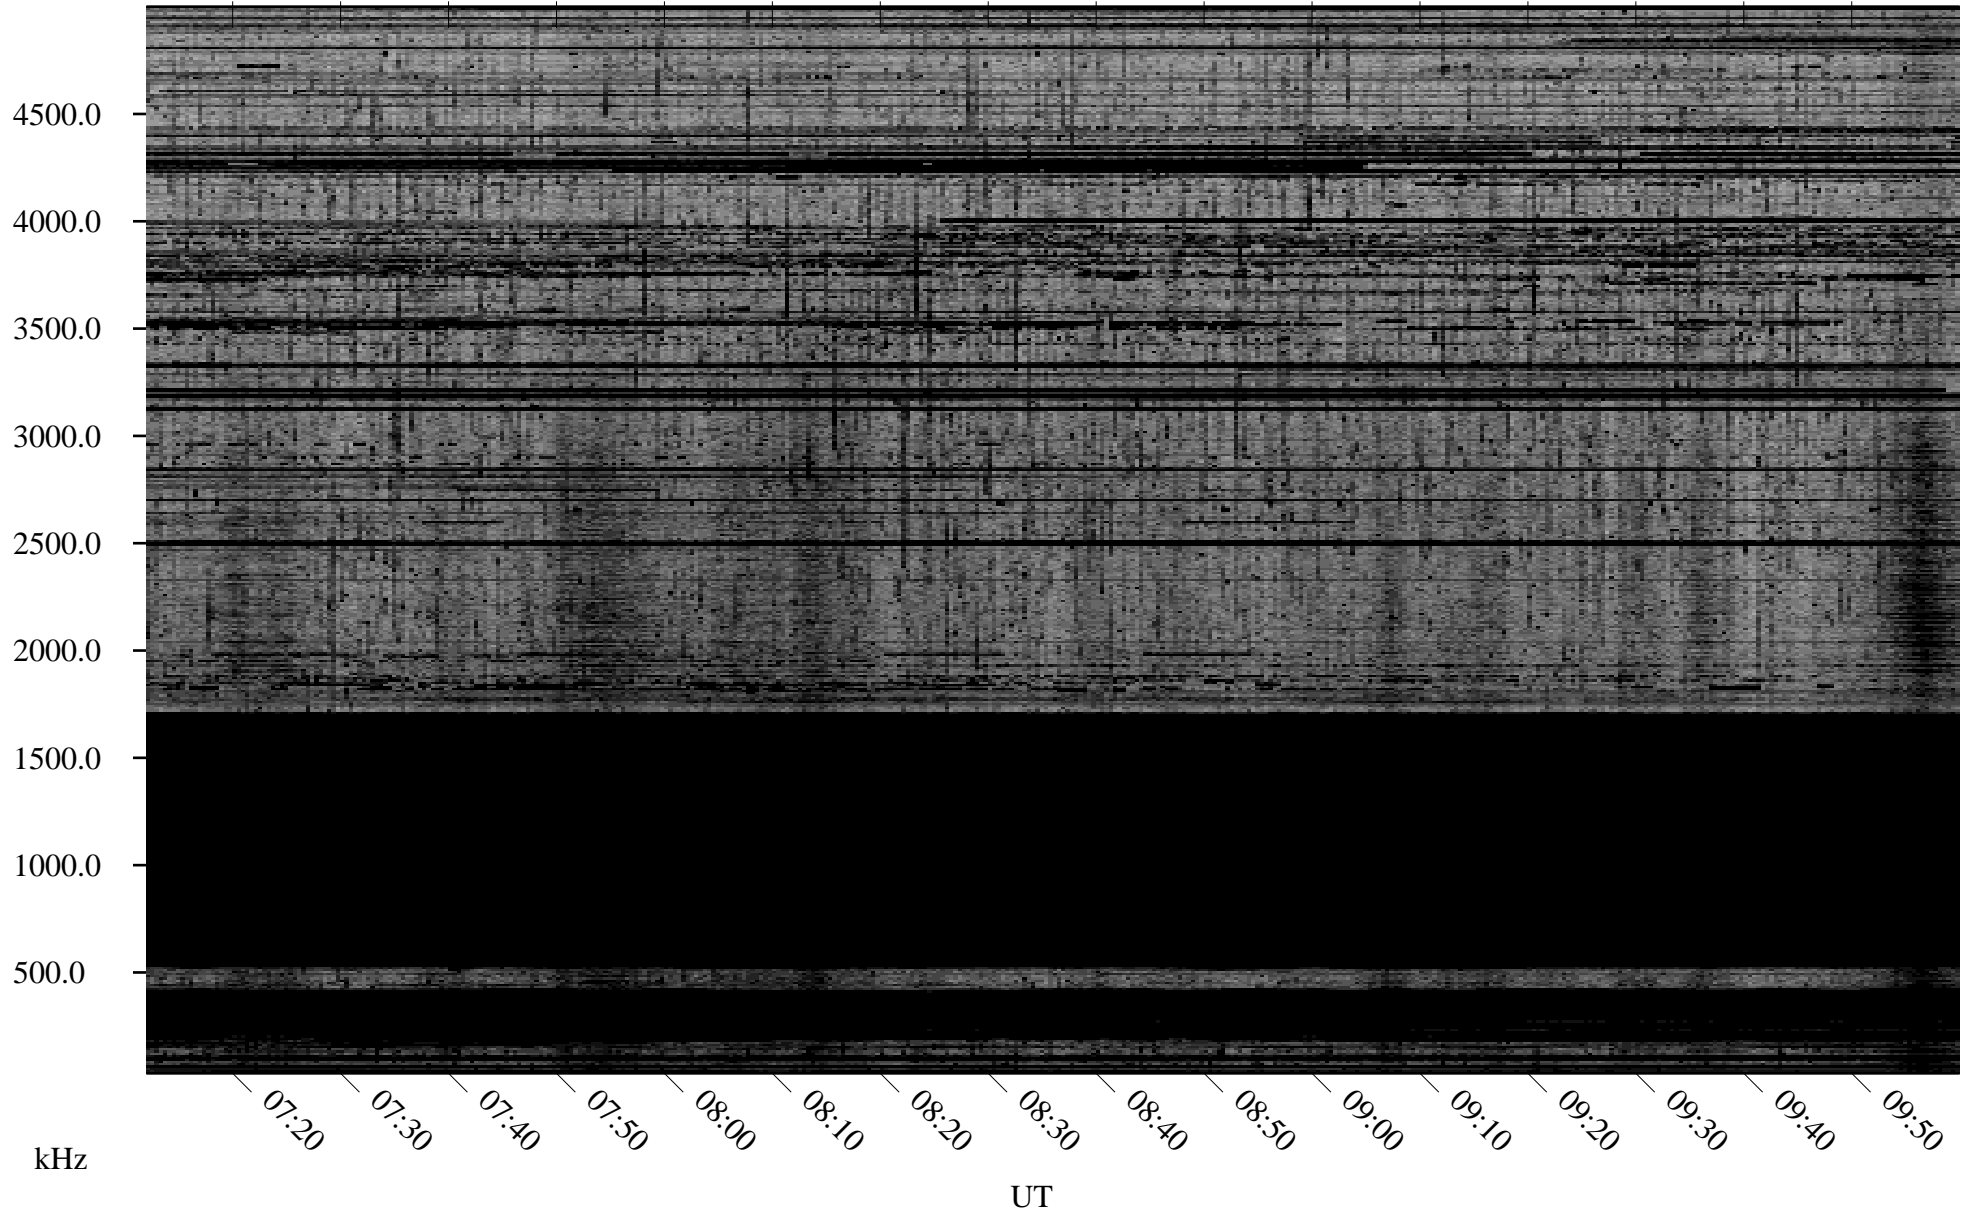

12/18/2009 Churchill, Manitoba

Linear Scale Black = 161 White = 15

ch09352l.r00SUm max_12

Page 1

12/18/2009 Churchill, Manitoba

Linear Scale Black = 161 White = 15

ch09352l.r00SUm max_12

Page 2

12/19/2009 Churchill, Manitoba

Linear Scale Black = 161 White = 15

ch09352l.r00SUm max_12

Page 3

12/19/2009 Churchill, Manitoba

Linear Scale Black = 161 White = 15

ch09352l.r00SUm max_12

Page 4

12/19/2009 Churchill, Manitoba

Linear Scale Black = 161 White = 15

ch09352l.r00SUm max_12

Page 5

12/19/2009 Churchill, Manitoba

Linear Scale Black = 161 White = 15

ch09352l.r00SUm max_12

Page 6

12/19/2009 Churchill, Manitoba

Linear Scale Black = 161 White = 15

ch09352l.r00SUm max_12

Page 7

12/19/2009 Churchill, Manitoba

Linear Scale Black = 161 White = 15

ch09352l.r00SUm max_12

Page 8