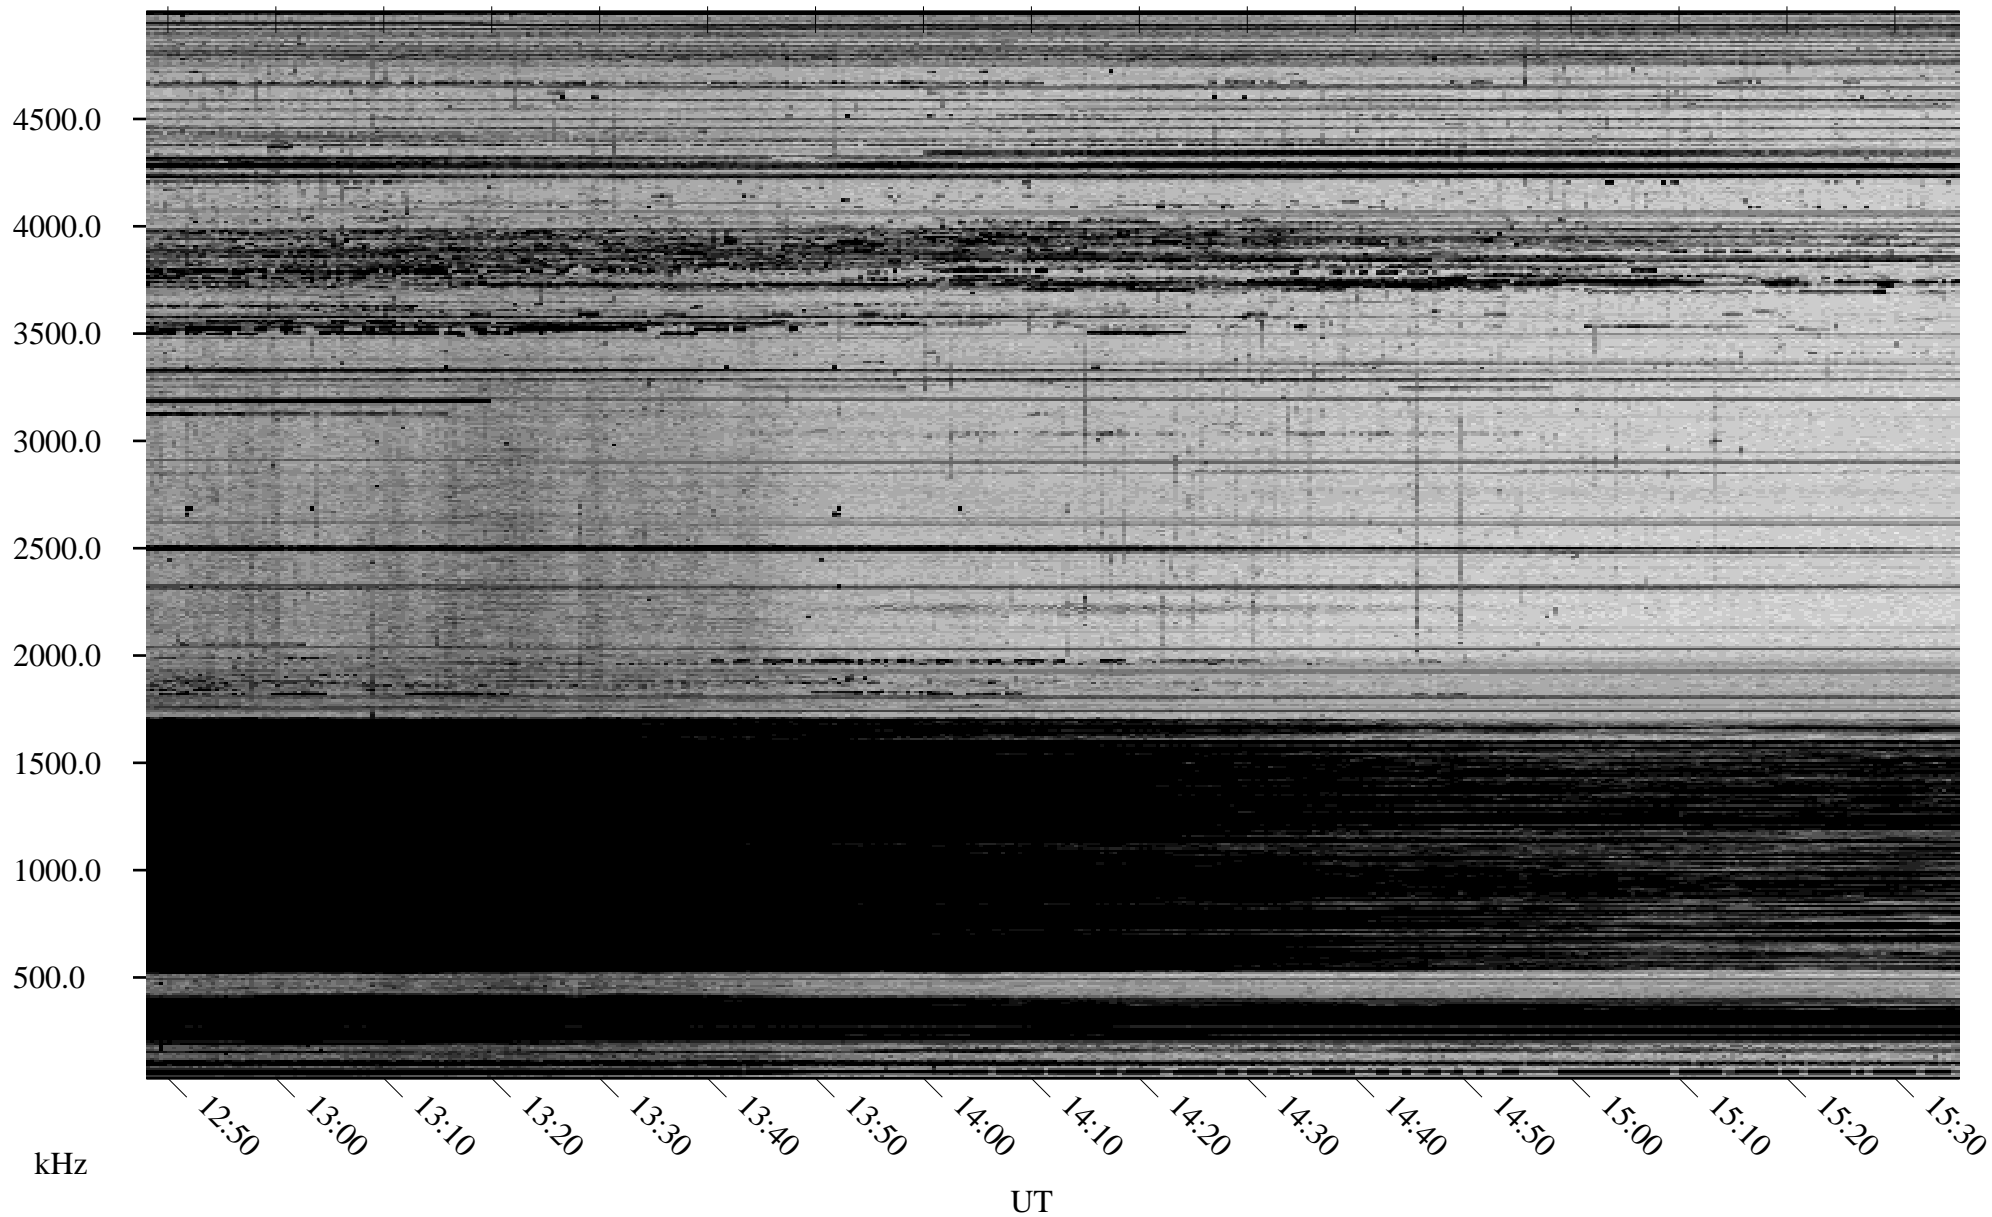

12/18/2009 Churchill, Manitoba

Linear Scale Black = 161 White = 15

ch09352l.r00SUm max_12

Page 1

12/18/2009 Churchill, Manitoba

Linear Scale Black = 161 White = 15

ch09352l.r00SUm max_12

Page 2

12/19/2009 Churchill, Manitoba

Linear Scale Black = 161 White = 15

ch09352l.r00SUm max_12

Page 3

12/19/2009 Churchill, Manitoba

Linear Scale Black = 161 White = 15

ch09352l.r00SUm max_12

Page 4

12/19/2009 Churchill, Manitoba

Linear Scale Black = 161 White = 15

ch09352l.r00SUm max_12

Page 5

12/19/2009 Churchill, Manitoba

Linear Scale Black = 161 White = 15

ch09352l.r00SUm max_12

Page 6

12/19/2009 Churchill, Manitoba

Linear Scale Black = 161 White = 15

ch09352l.r00SUm max_12

Page 7

12/19/2009 Churchill, Manitoba

Linear Scale Black = 161 White = 15

ch09352l.r00SUm max_12

Page 8