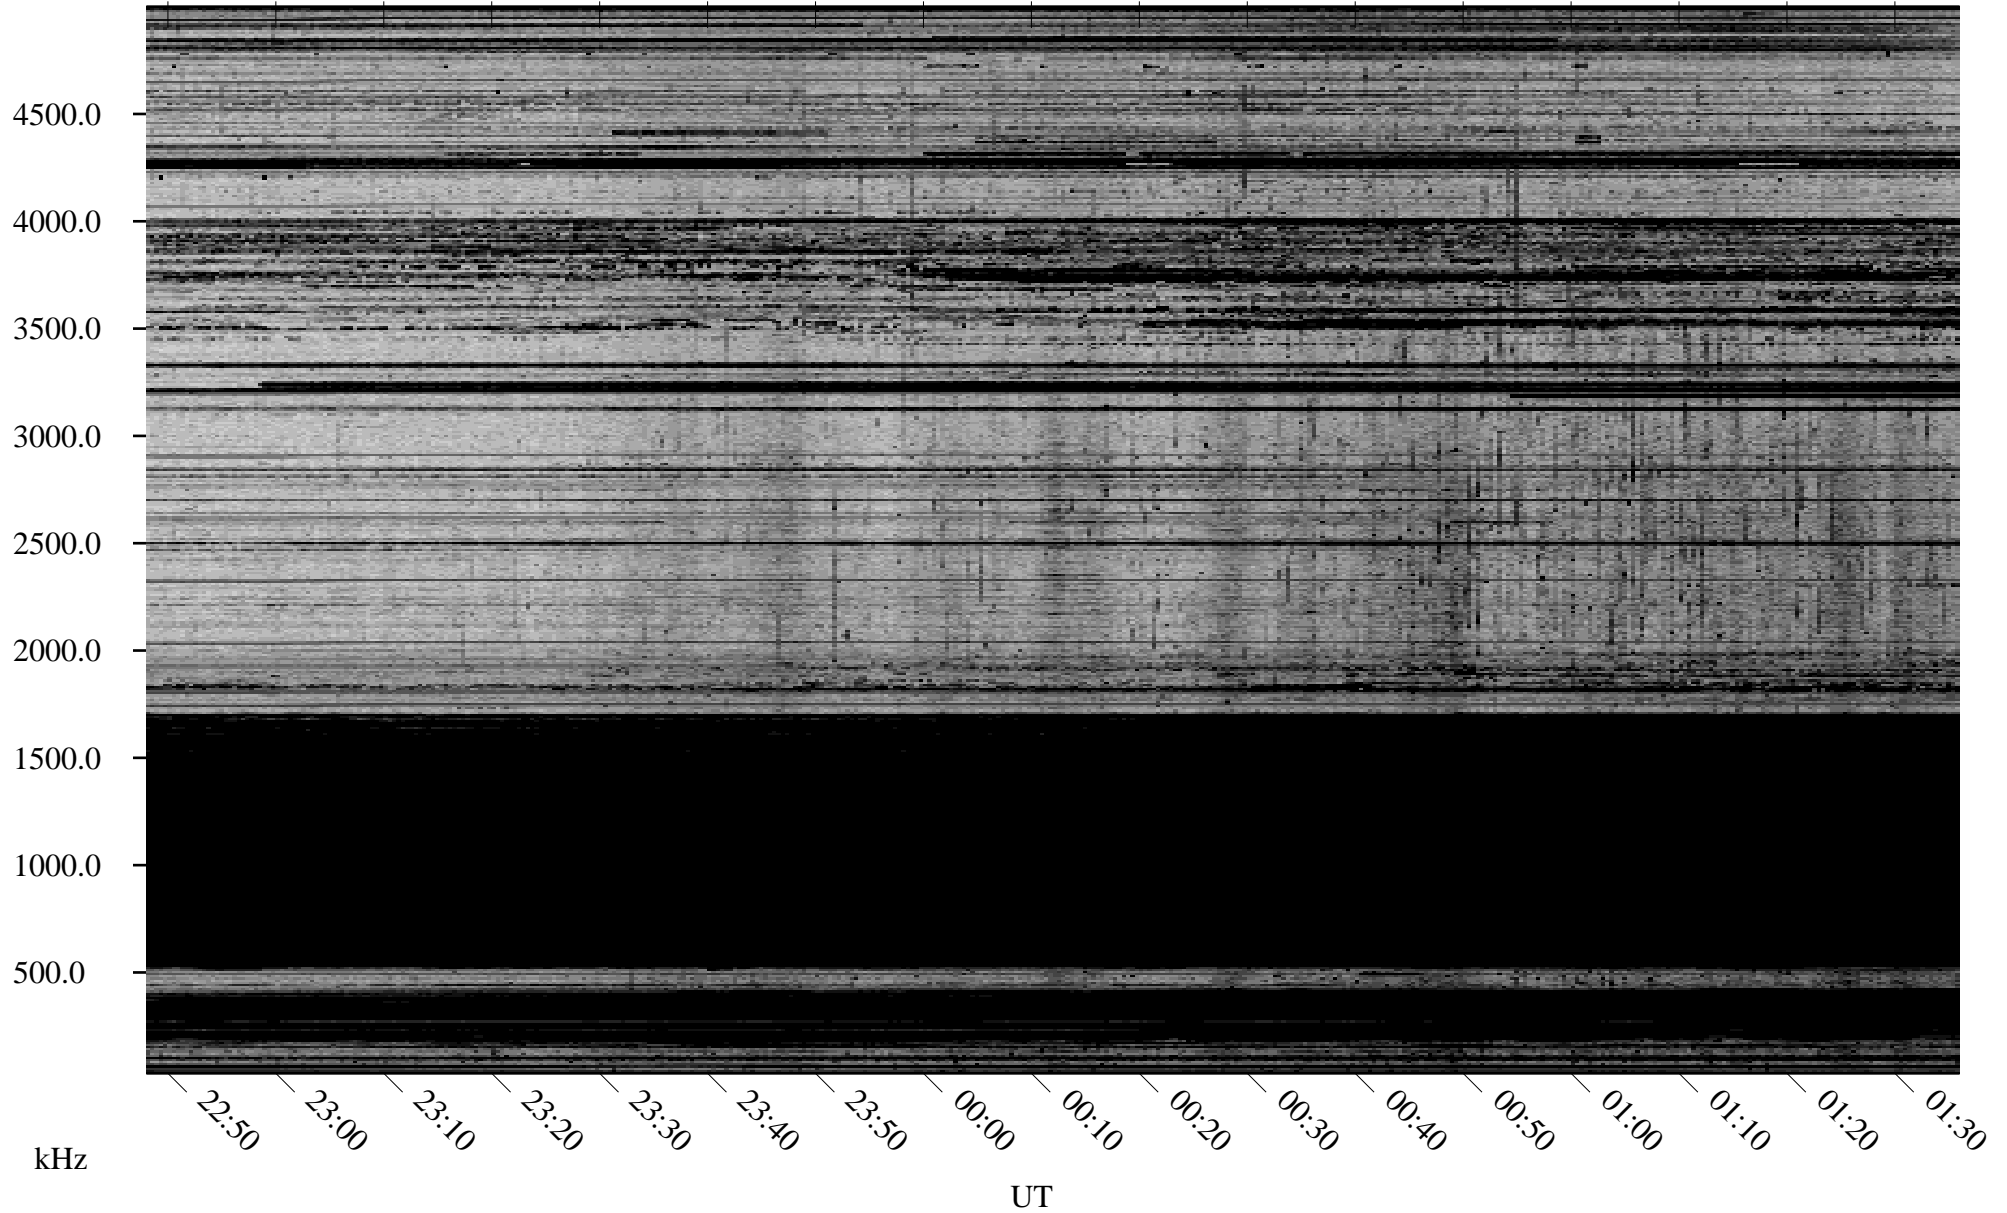

12/18/2009 Churchill, Manitoba

Linear Scale Black = 161 White = 15

ch09352l.r00SUm max_12

Page 1

12/18/2009 Churchill, Manitoba

Linear Scale Black = 161 White = 15

ch09352l.r00SUm max_12

Page 2

12/19/2009 Churchill, Manitoba

Linear Scale Black = 161 White = 15

ch09352l.r00SUm max_12

Page 3

12/19/2009 Churchill, Manitoba

Linear Scale Black = 161 White = 15

ch09352l.r00SUm max_12

Page 4

12/19/2009 Churchill, Manitoba

Linear Scale Black = 161 White = 15

ch09352l.r00SUm max_12

Page 5

12/19/2009 Churchill, Manitoba

Linear Scale Black = 161 White = 15

ch09352l.r00SUm max_12

Page 6

12/19/2009 Churchill, Manitoba

Linear Scale Black = 161 White = 15

ch09352l.r00SUm max_12

Page 7

12/19/2009 Churchill, Manitoba

Linear Scale Black = 161 White = 15

ch09352l.r00SUm max_12

Page 8