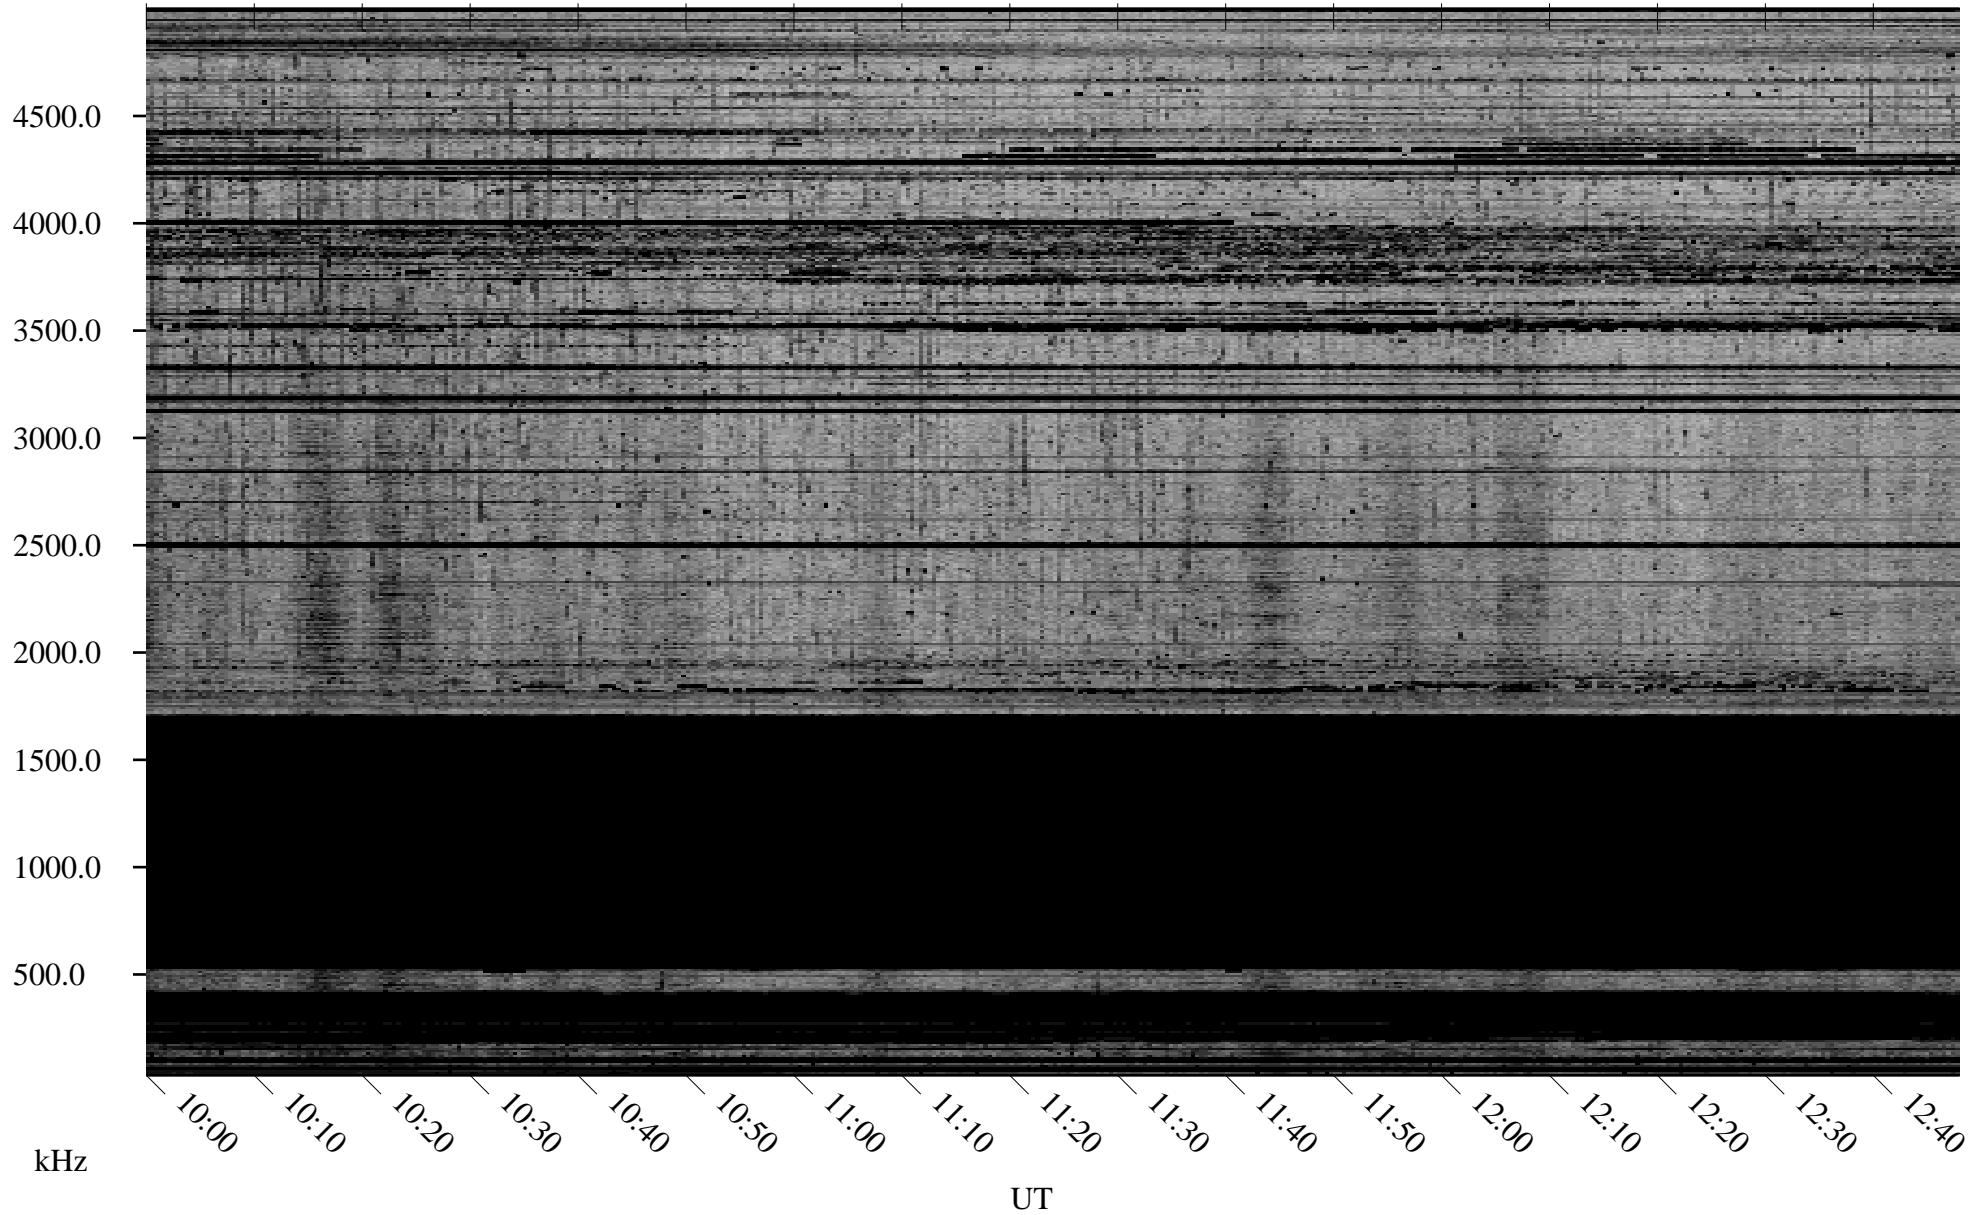

12/18/2009 Churchill, Manitoba

Linear Scale Black = 161 White = 15

ch09352l.r00SUm max_12

Page 1

12/18/2009 Churchill, Manitoba

Linear Scale Black = 161 White = 15

ch09352l.r00SUm max_12

Page 2

12/19/2009 Churchill, Manitoba

Linear Scale Black = 161 White = 15

ch09352l.r00SUm max_12

Page 3

12/19/2009 Churchill, Manitoba

Linear Scale Black = 161 White = 15

ch09352l.r00SUm max_12

Page 4

12/19/2009 Churchill, Manitoba

Linear Scale Black = 161 White = 15

ch09352l.r00SUm max_12

Page 5

12/19/2009 Churchill, Manitoba

Linear Scale Black = 161 White = 15

ch09352l.r00SUm max_12

Page 6

12/19/2009 Churchill, Manitoba

Linear Scale Black = 161 White = 15

ch09352l.r00SUm max_12

Page 7

12/19/2009 Churchill, Manitoba

Linear Scale Black = 161 White = 15

ch09352l.r00SUm max_12

Page 8