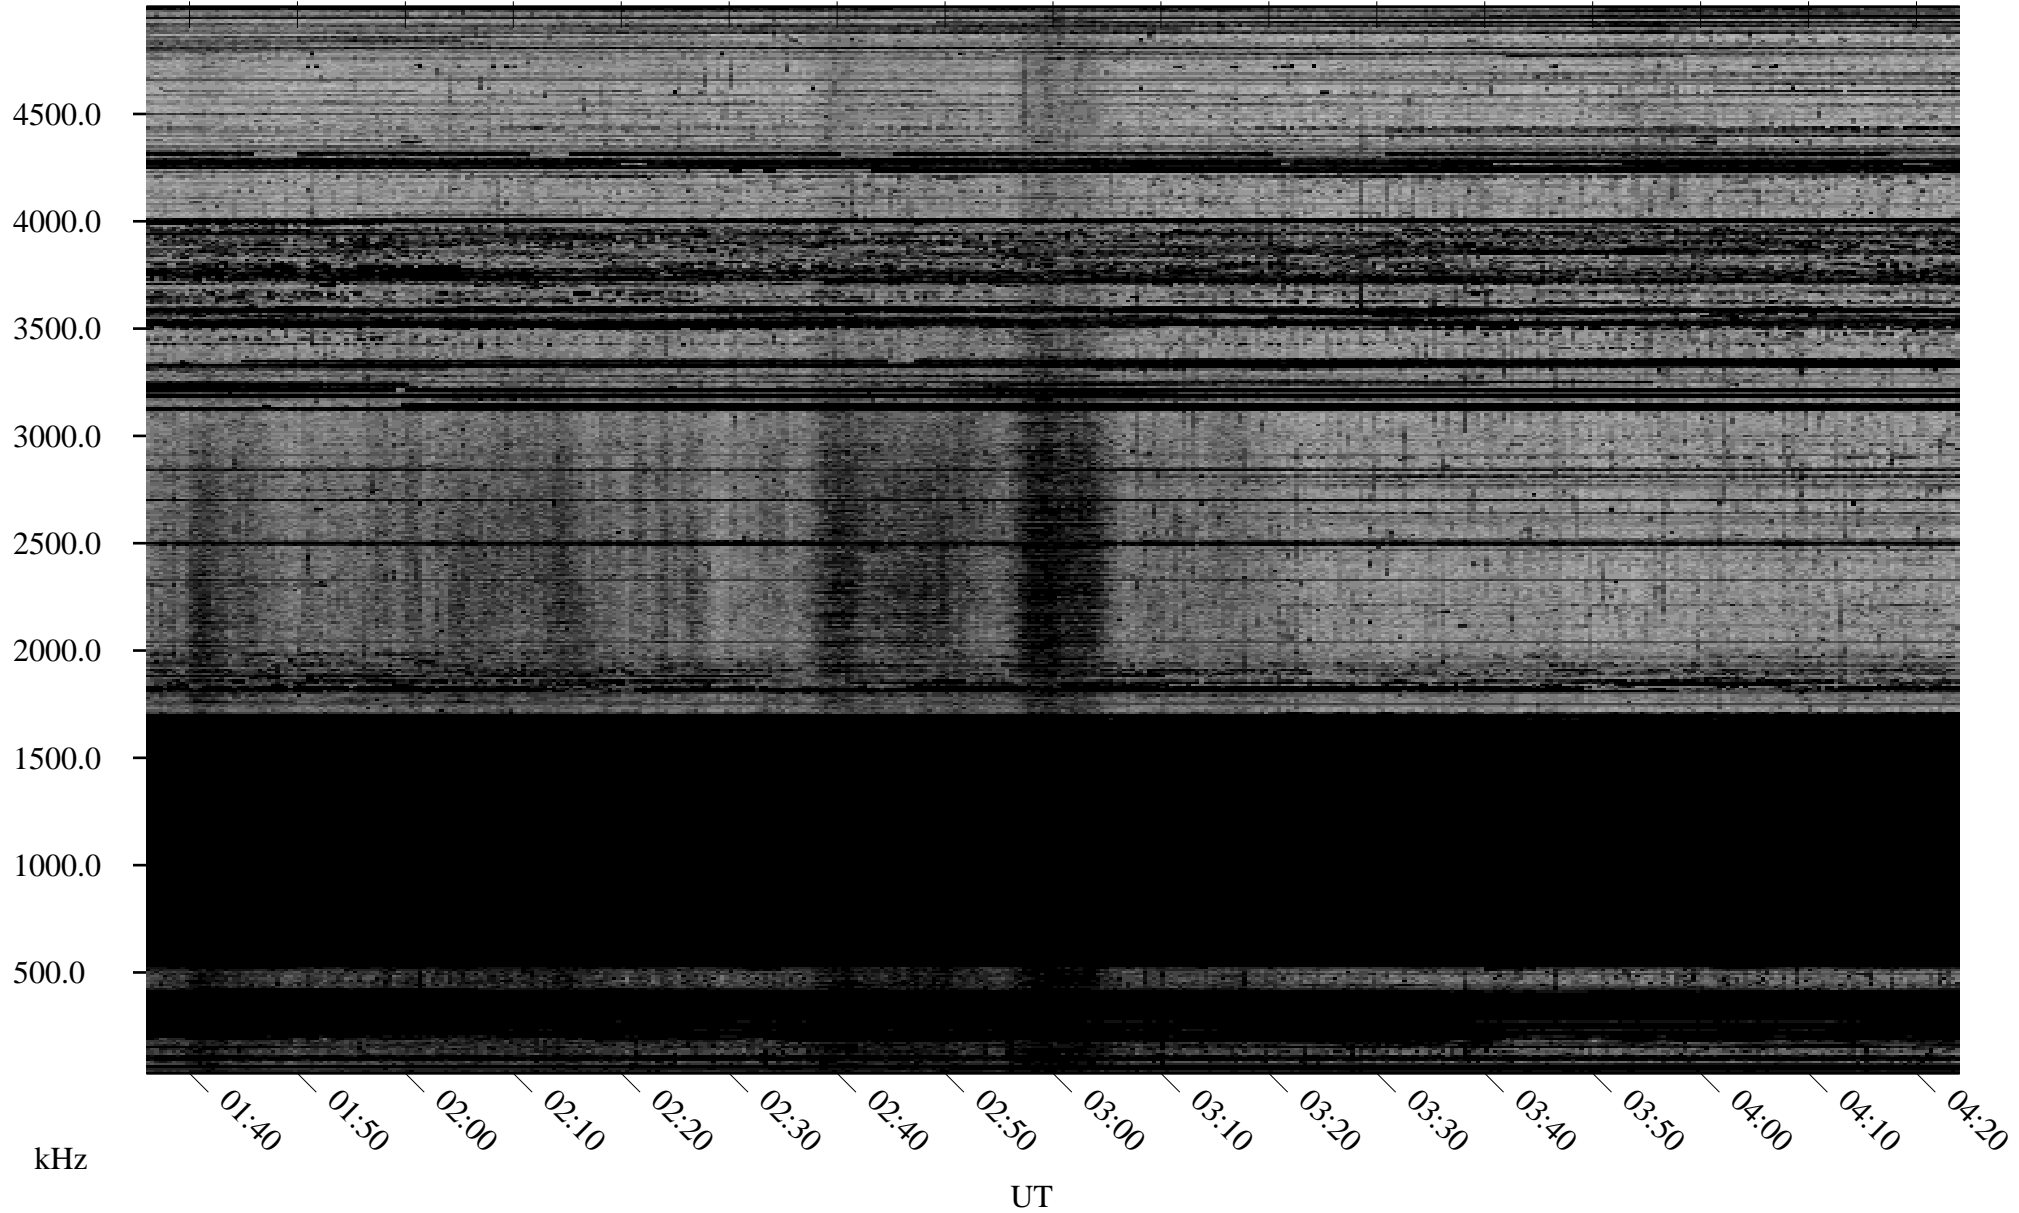

12/18/2009 Churchill, Manitoba

Linear Scale Black = 161 White = 15

ch09352l.r00SUm max_12

Page 1

12/18/2009 Churchill, Manitoba

Linear Scale Black = 161 White = 15

ch09352l.r00SUm max_12

Page 2

12/19/2009 Churchill, Manitoba

Linear Scale Black = 161 White = 15

ch09352l.r00SUm max_12

Page 3

12/19/2009 Churchill, Manitoba

Linear Scale Black = 161 White = 15

ch09352l.r00SUm max_12

Page 4

12/19/2009 Churchill, Manitoba

Linear Scale Black = 161 White = 15

ch09352l.r00SUm max_12

Page 5

12/19/2009 Churchill, Manitoba

Linear Scale Black = 161 White = 15

ch09352l.r00SUm max_12

Page 6

12/19/2009 Churchill, Manitoba

Linear Scale Black = 161 White = 15

ch09352l.r00SUm max_12

Page 7

12/19/2009 Churchill, Manitoba

Linear Scale Black = 161 White = 15

ch09352l.r00SUm max_12

Page 8