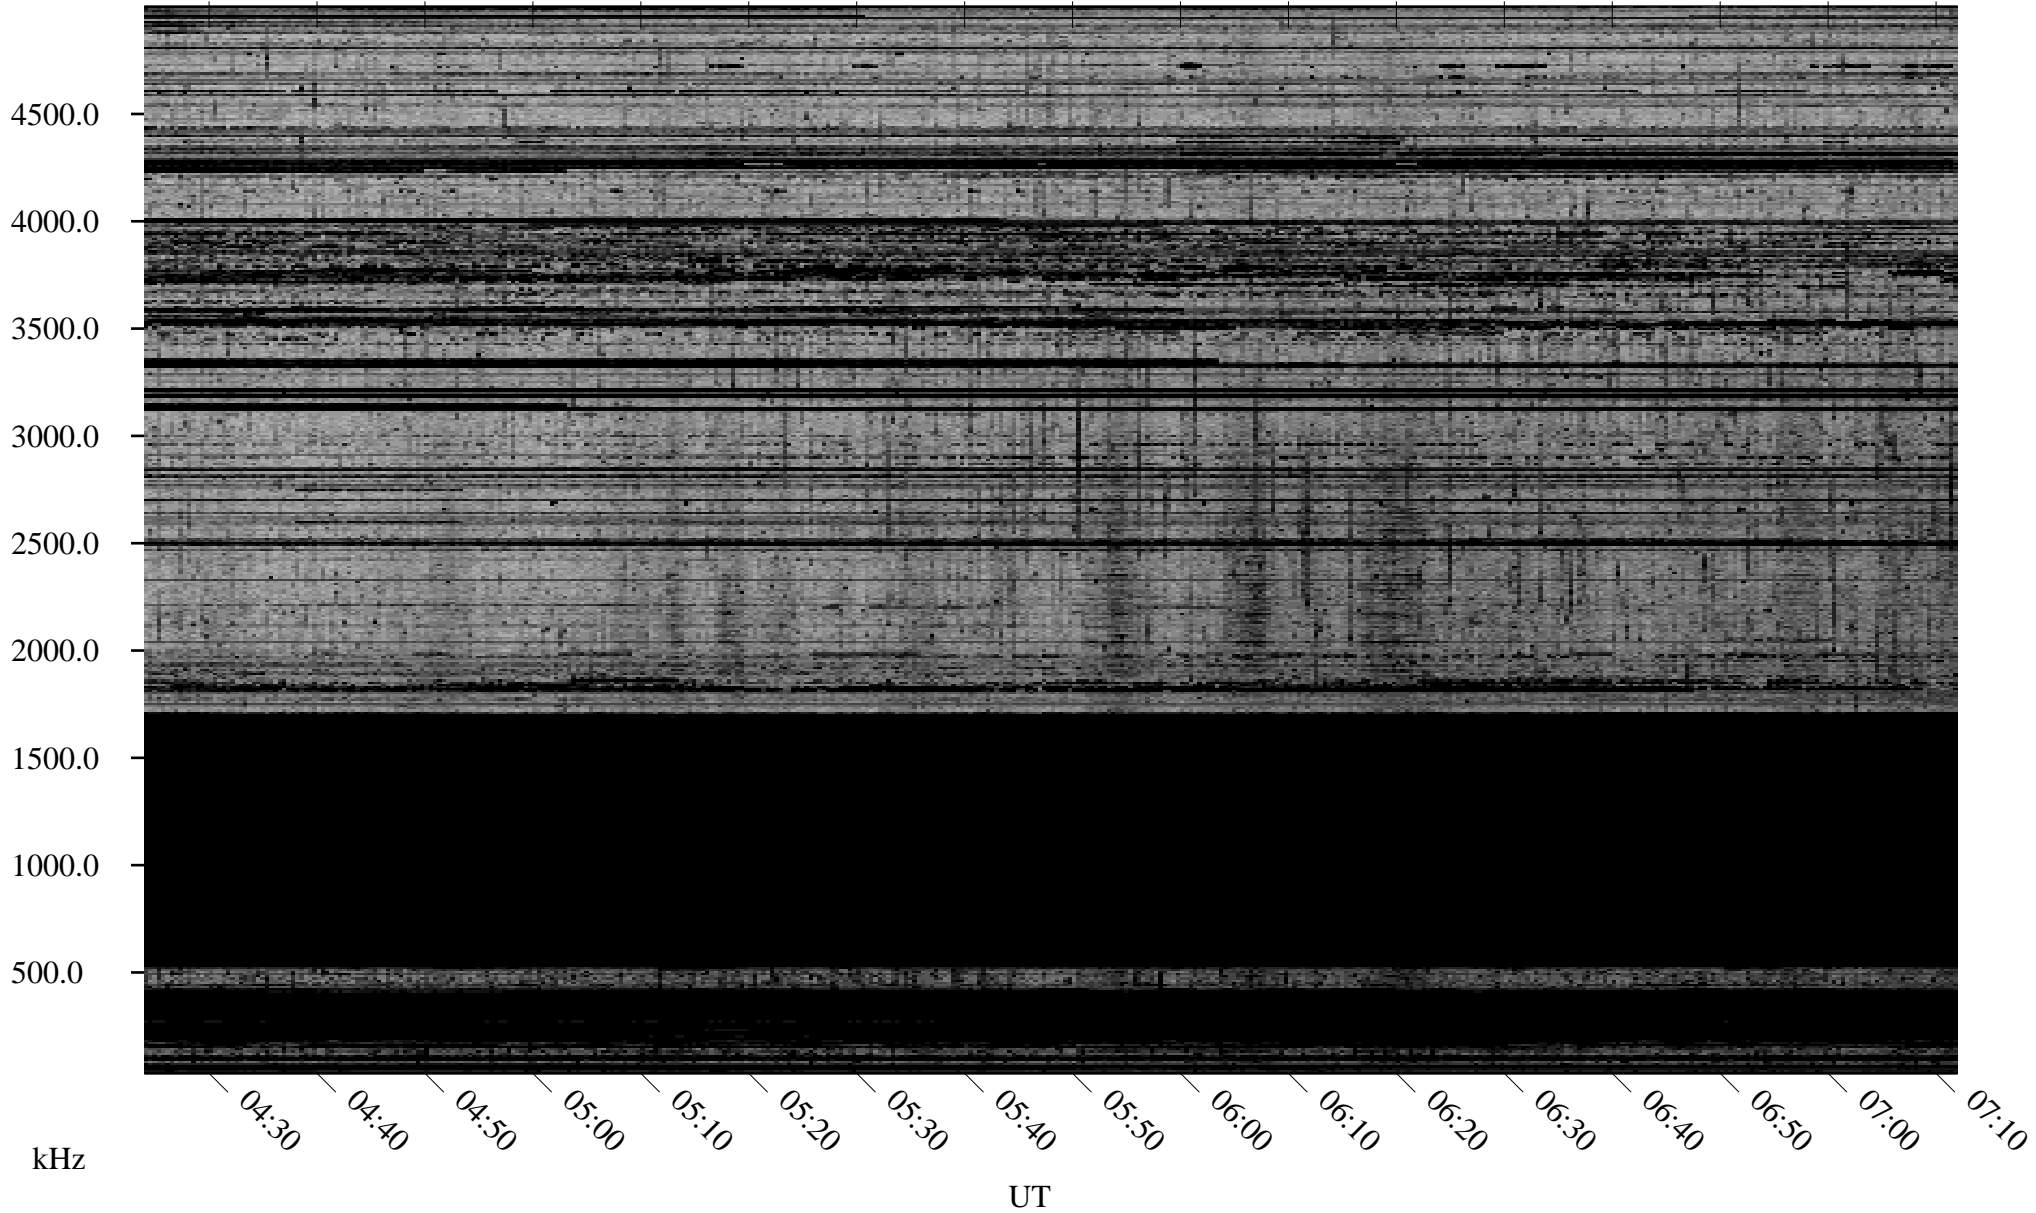

12/18/2009 Churchill, Manitoba

Linear Scale Black = 161 White = 15

ch09352l.r00SUm max_12

Page 1

12/18/2009 Churchill, Manitoba

Linear Scale Black = 161 White = 15

ch09352l.r00SUm max_12

Page 2

12/19/2009 Churchill, Manitoba

Linear Scale Black = 161 White = 15

ch09352l.r00SUm max_12

Page 3

12/19/2009 Churchill, Manitoba

Linear Scale Black = 161 White = 15

ch09352l.r00SUm max_12

Page 4

12/19/2009 Churchill, Manitoba

Linear Scale Black = 161 White = 15

ch09352l.r00SUm max_12

Page 5

12/19/2009 Churchill, Manitoba

Linear Scale Black = 161 White = 15

ch09352l.r00SUm max_12

Page 6

12/19/2009 Churchill, Manitoba

Linear Scale Black = 161 White = 15

ch09352l.r00SUm max_12

Page 7

12/19/2009 Churchill, Manitoba

Linear Scale Black = 161 White = 15

ch09352l.r00SUm max_12

Page 8