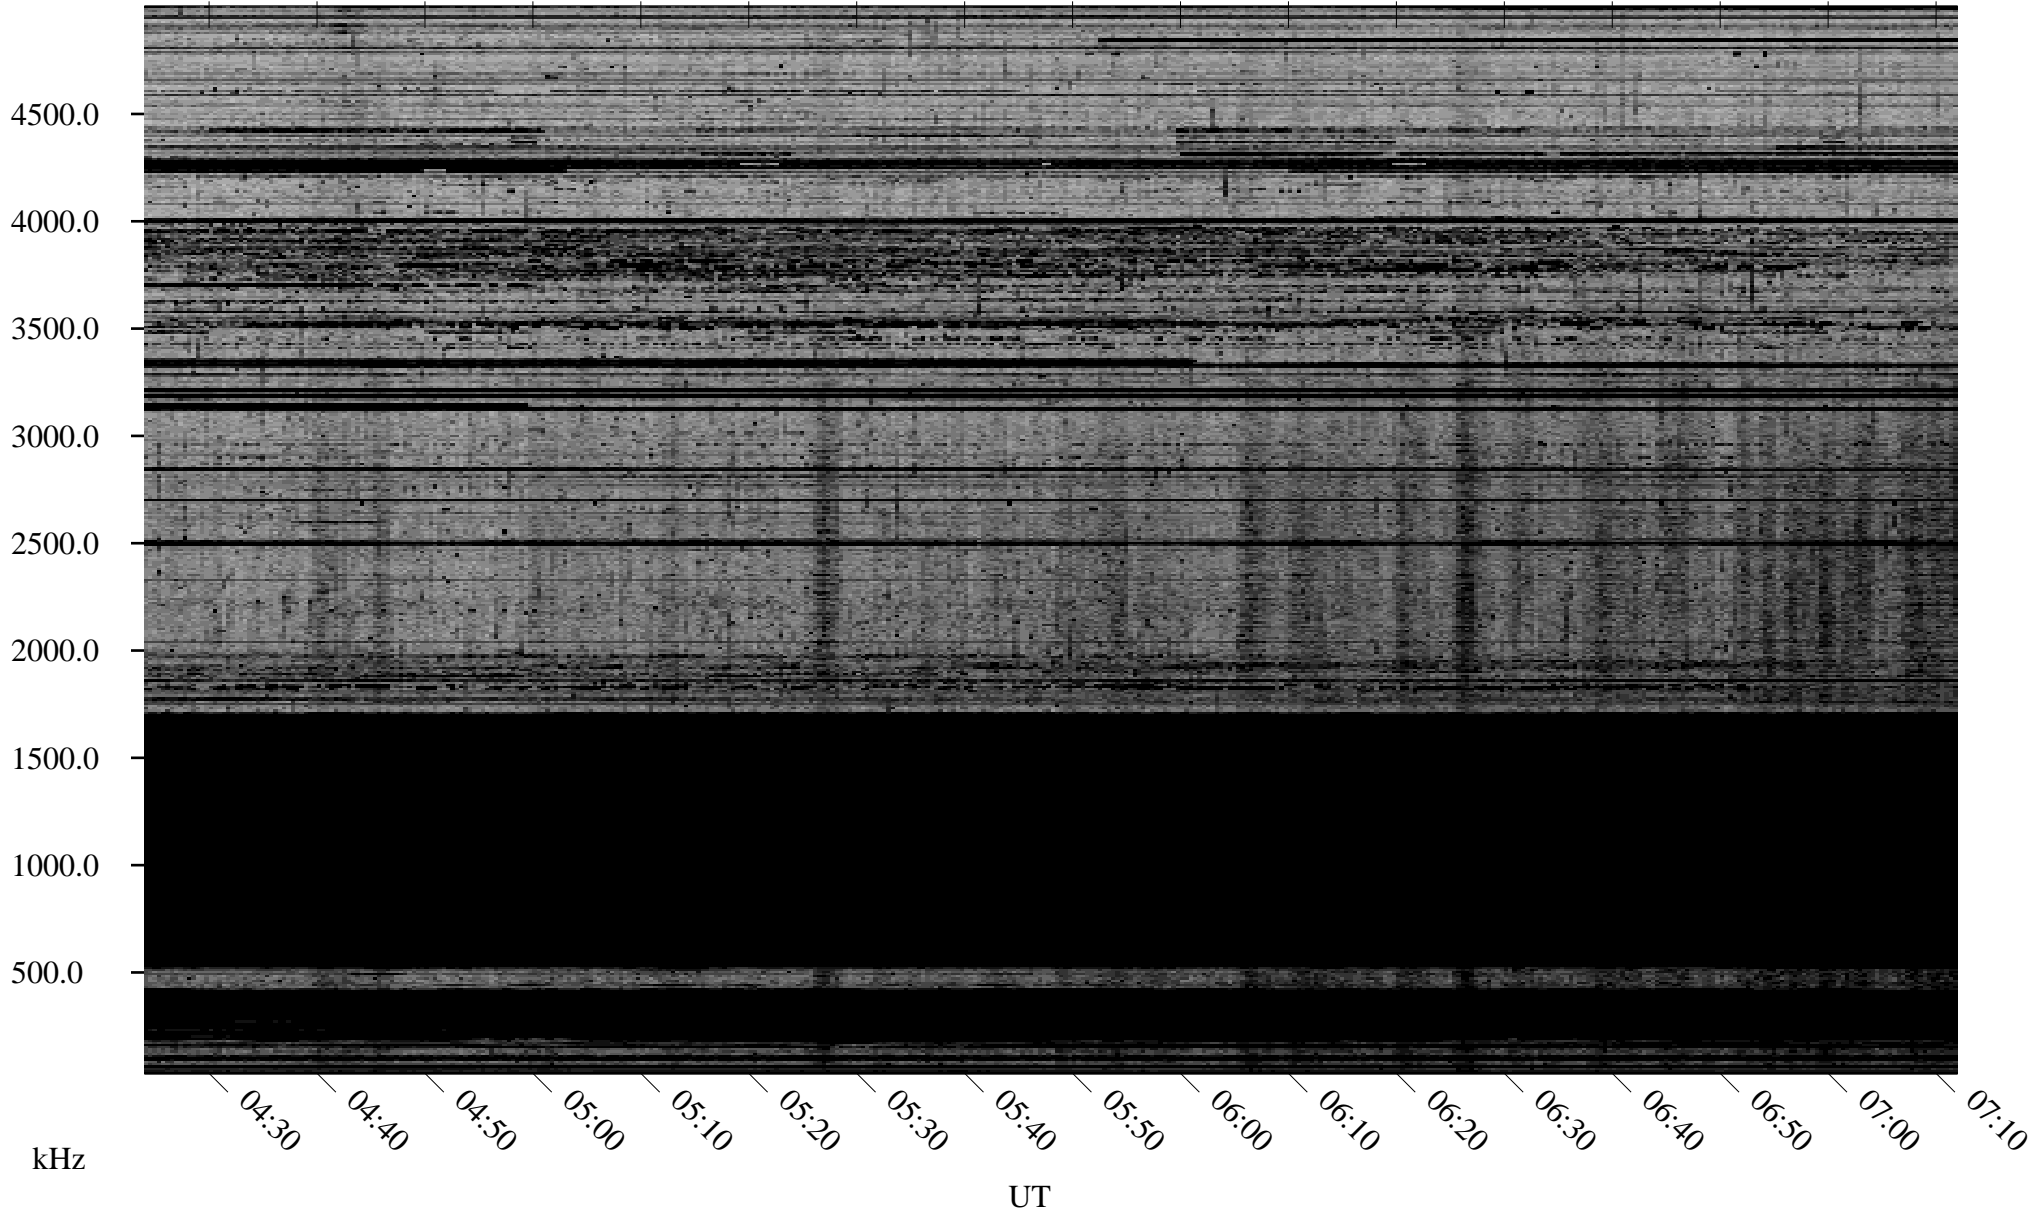

12/19/2009 Churchill, Manitoba

Linear Scale Black = 161 White = 15

ch09353l.r00SUm max_12

Page 1

12/19/2009 Churchill, Manitoba

Linear Scale Black = 161 White = 15

ch09353l.r00SUm max_12

Page 2

12/20/2009 Churchill, Manitoba

Linear Scale Black = 161 White = 15

ch09353l.r00SUm max_12

Page 3

12/20/2009 Churchill, Manitoba

Linear Scale Black = 161 White = 15

ch09353l.r00SUm max_12

Page 4

12/20/2009 Churchill, Manitoba

Linear Scale Black = 161 White = 15

ch09353l.r00SUm max_12

Page 5

12/20/2009 Churchill, Manitoba

Linear Scale Black = 161 White = 15

ch09353l.r00SUm max_12

Page 6

12/20/2009 Churchill, Manitoba

Linear Scale Black = 161 White = 15

ch09353l.r00SUm max_12

Page 7

12/20/2009 Churchill, Manitoba

Linear Scale Black = 161 White = 15

ch093531.r00SUm max_12