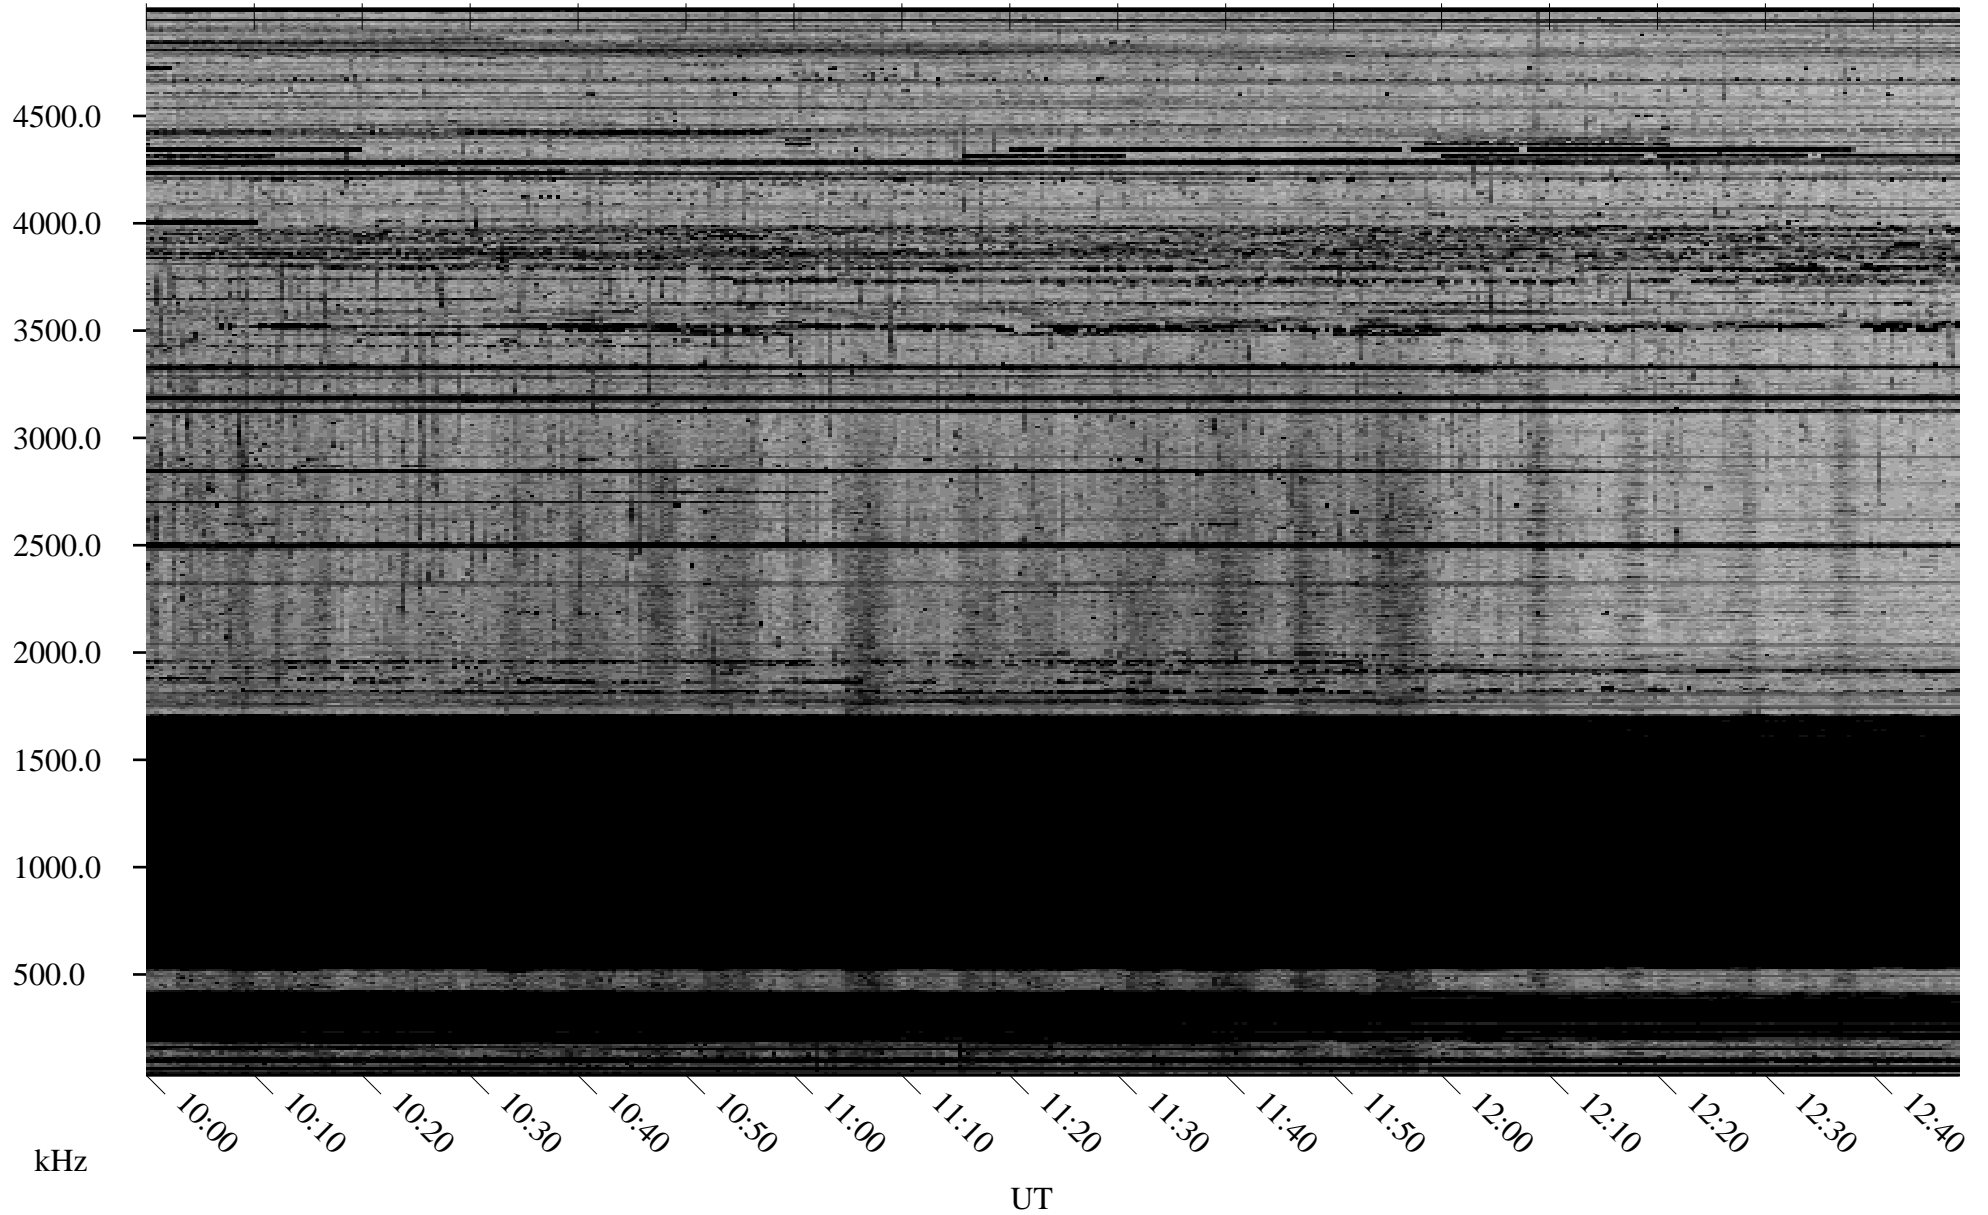

12/20/2009 Churchill, Manitoba

Linear Scale Black = 161 White = 15

ch09353l.r00SUm max_12

Page 3

12/20/2009 Churchill, Manitoba

Linear Scale Black = 161 White = 15

ch09353l.r00SUm max_12

Page 4

12/20/2009 Churchill, Manitoba

Linear Scale Black = 161 White = 15

ch09353l.r00SUm max_12

Page 5

12/20/2009 Churchill, Manitoba

Linear Scale Black = 161 White = 15

ch09353l.r00SUm max_12

Page 6

12/20/2009 Churchill, Manitoba

Linear Scale Black = 161 White = 15

ch09353l.r00SUm max_12

Page 7

12/20/2009 Churchill, Manitoba

Linear Scale Black = 161 White = 15

ch093531.r00SUm max_12