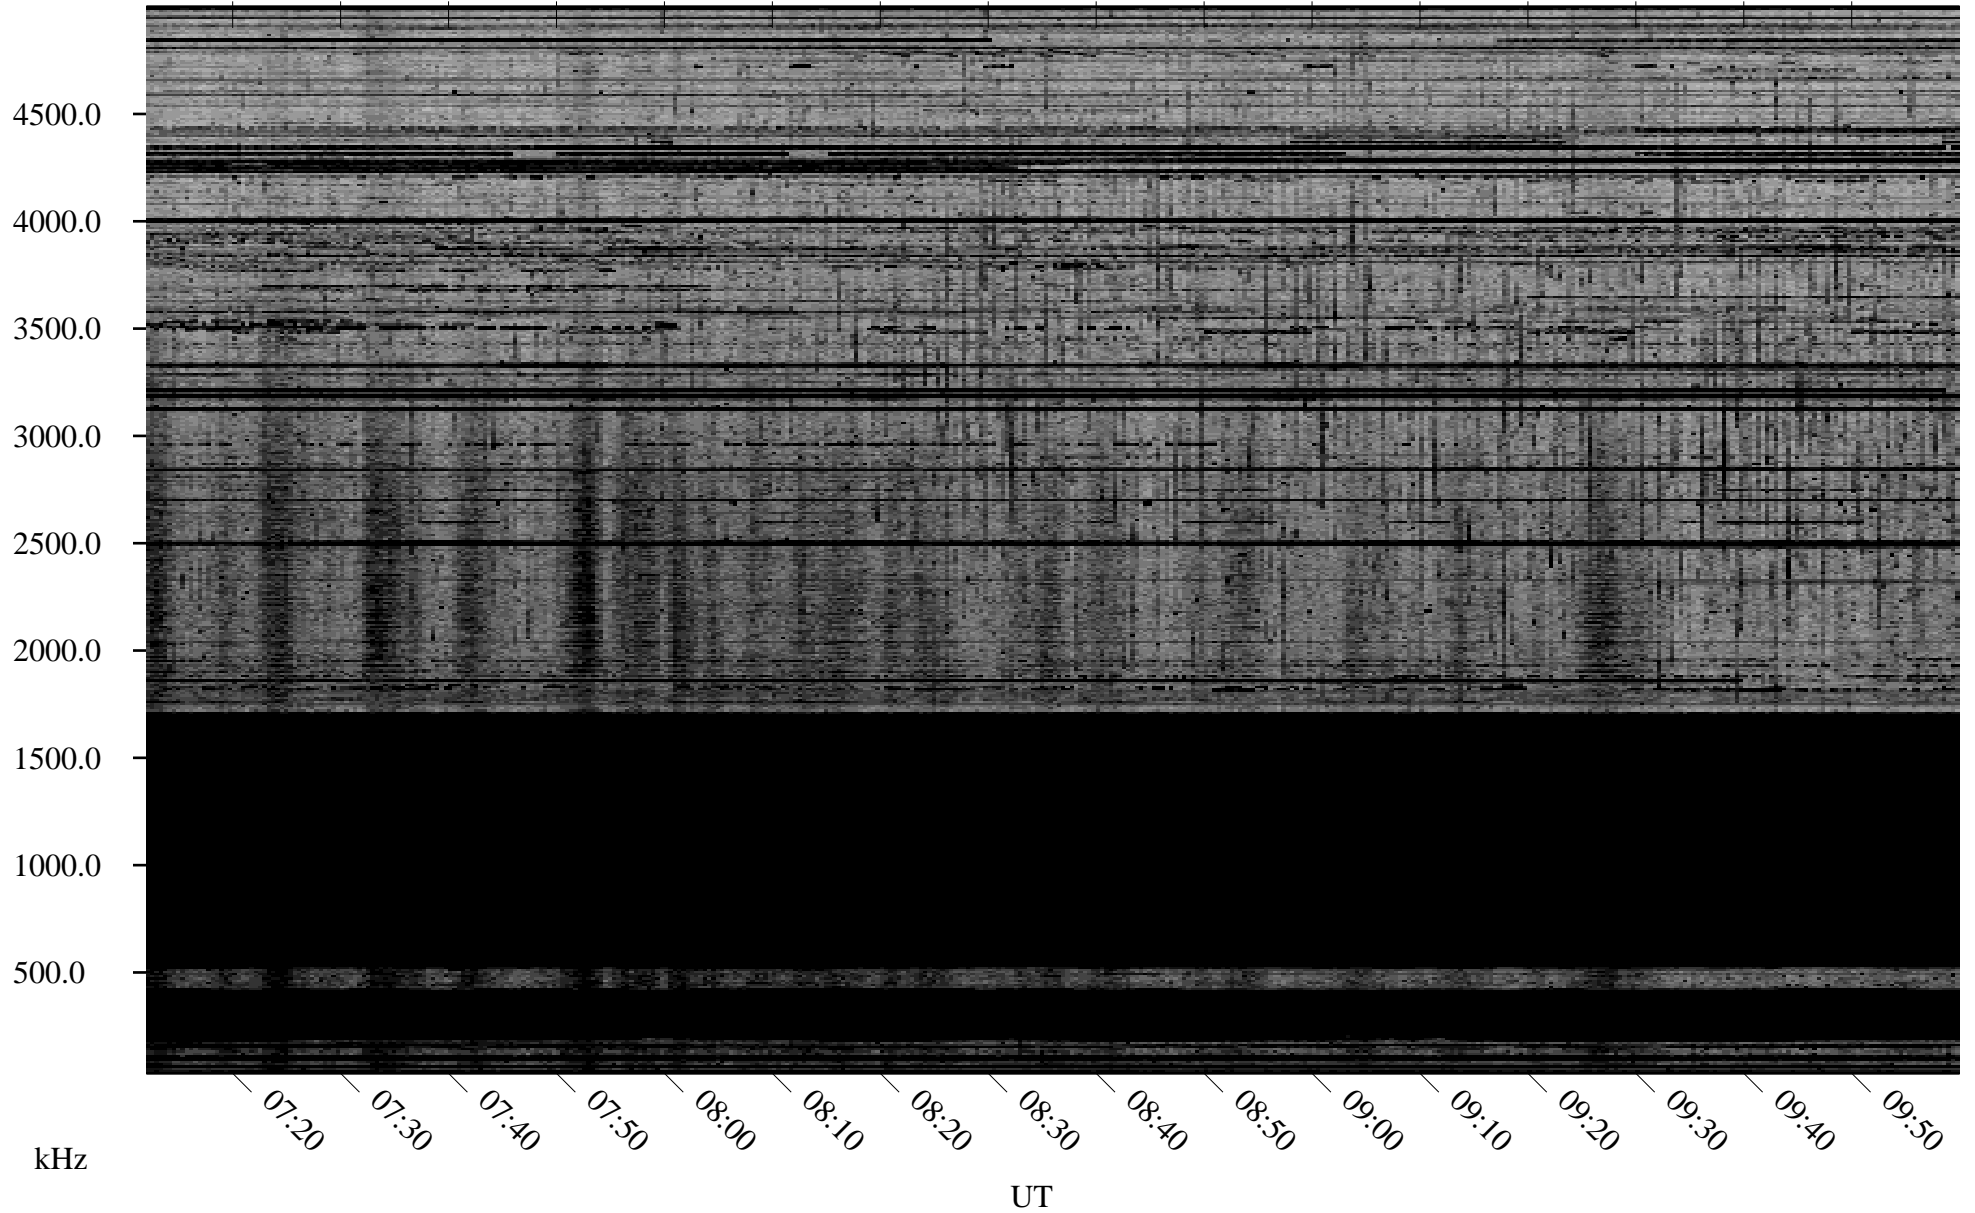

12/19/2009 Churchill, Manitoba

Linear Scale Black = 161 White = 15

ch09353l.r00SUm max_12

Page 1

12/19/2009 Churchill, Manitoba

Linear Scale Black = 161 White = 15

ch09353l.r00SUm max_12

Page 2

12/20/2009 Churchill, Manitoba

Linear Scale Black = 161 White = 15

ch09353l.r00SUm max_12

Page 3

12/20/2009 Churchill, Manitoba

Linear Scale Black = 161 White = 15

ch09353l.r00SUm max_12

Page 4

12/20/2009 Churchill, Manitoba

Linear Scale Black = 161 White = 15

ch09353l.r00SUm max_12

Page 5

12/20/2009 Churchill, Manitoba

Linear Scale Black = 161 White = 15

ch09353l.r00SUm max_12

Page 6

12/20/2009 Churchill, Manitoba

Linear Scale Black = 161 White = 15

ch09353l.r00SUm max_12

Page 7

12/20/2009 Churchill, Manitoba

Linear Scale Black = 161 White = 15

ch093531.r00SUm max_12