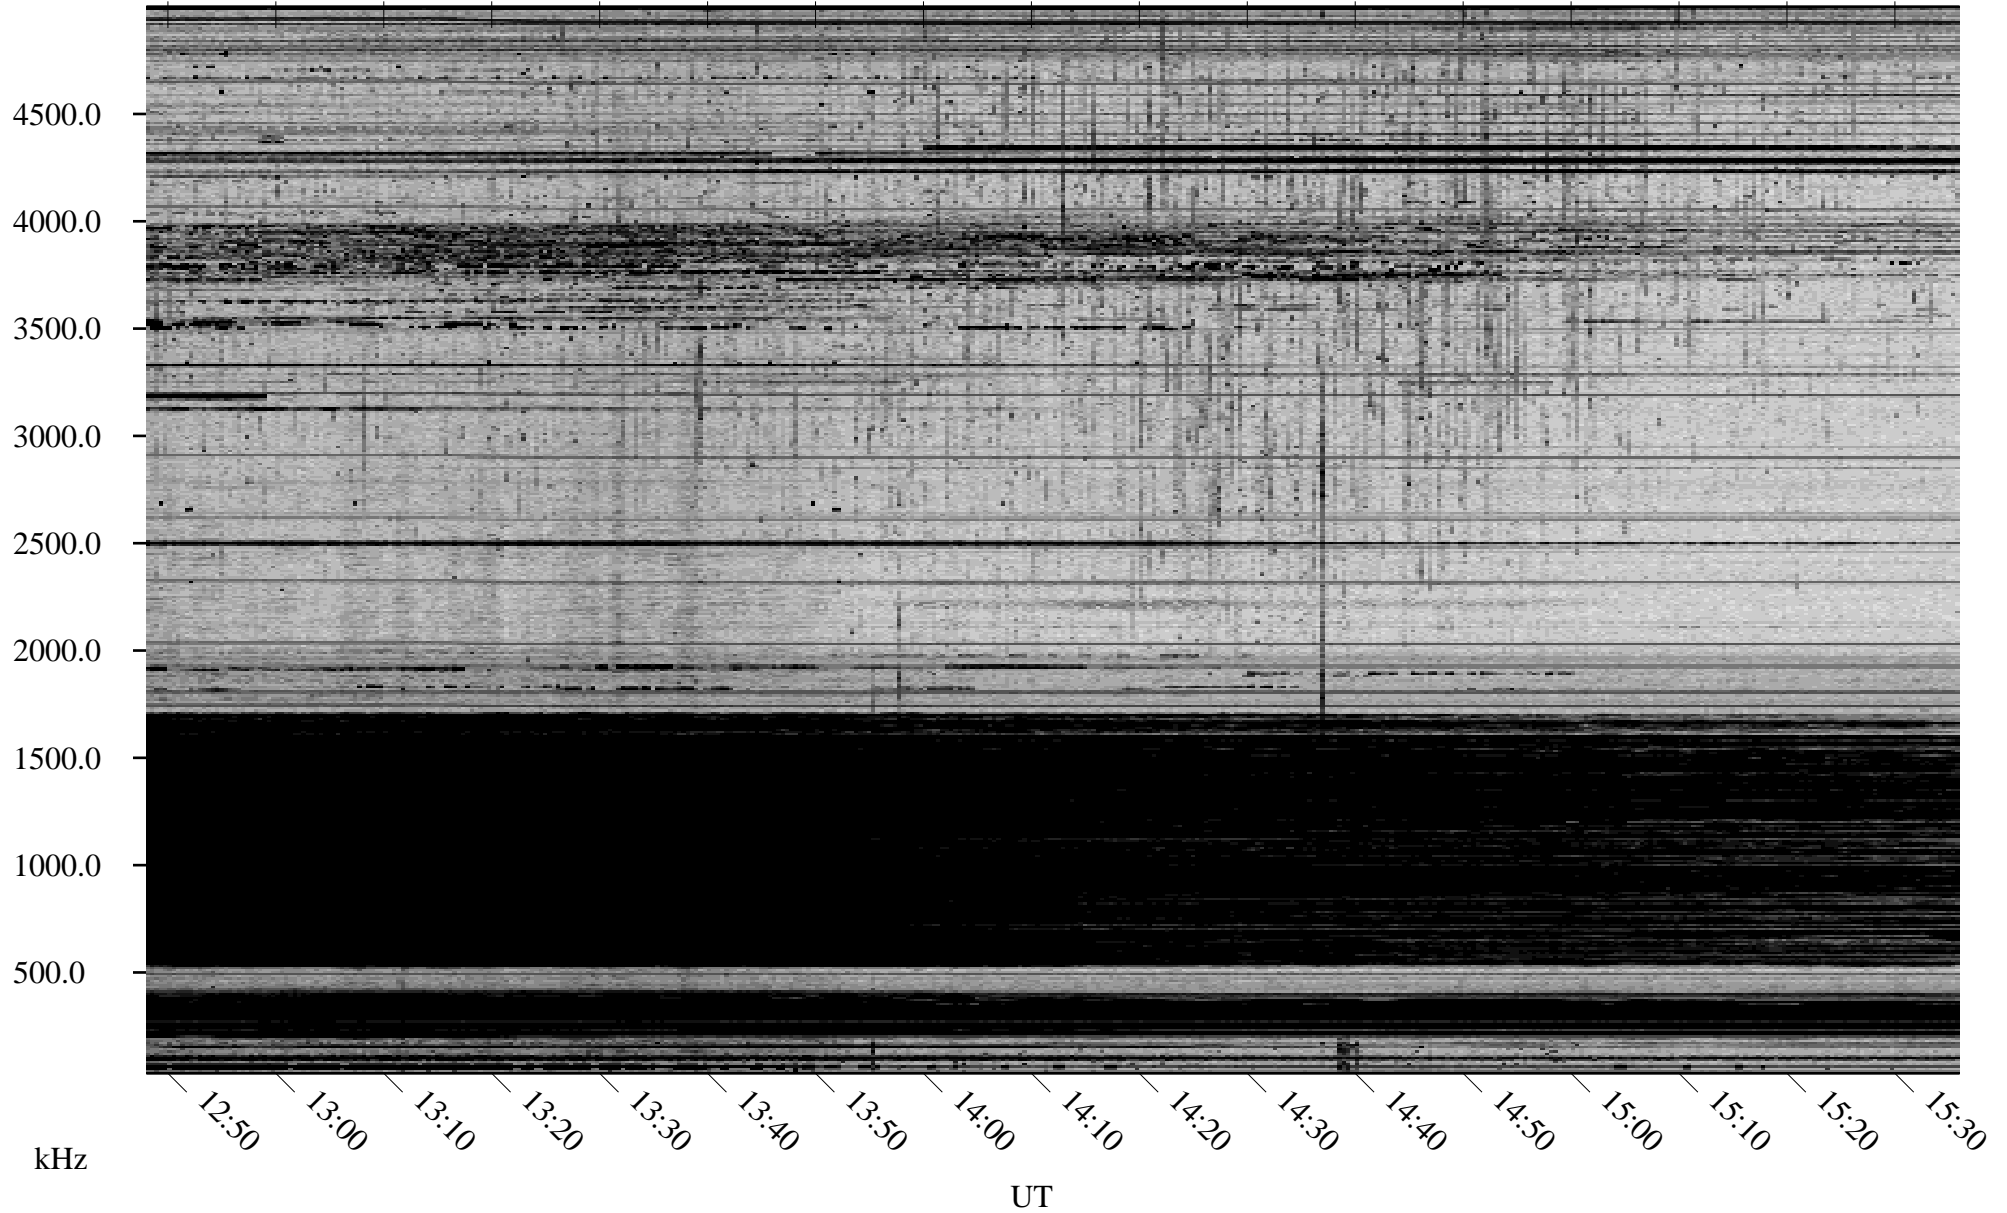

12/20/2009 Churchill, Manitoba

Linear Scale Black = 161 White = 15

ch09353l.r00SUm max_12

Page 3

12/20/2009 Churchill, Manitoba

Linear Scale Black = 161 White = 15

ch09353l.r00SUm max_12

Page 4

12/20/2009 Churchill, Manitoba

Linear Scale Black = 161 White = 15

ch09353l.r00SUm max_12

Page 5

12/20/2009 Churchill, Manitoba

Linear Scale Black = 161 White = 15

ch09353l.r00SUm max_12

Page 6

12/20/2009 Churchill, Manitoba

Linear Scale Black = 161 White = 15

ch09353l.r00SUm max_12

Page 7

12/20/2009 Churchill, Manitoba

Linear Scale Black = 161 White = 15

ch093531.r00SUm max_12