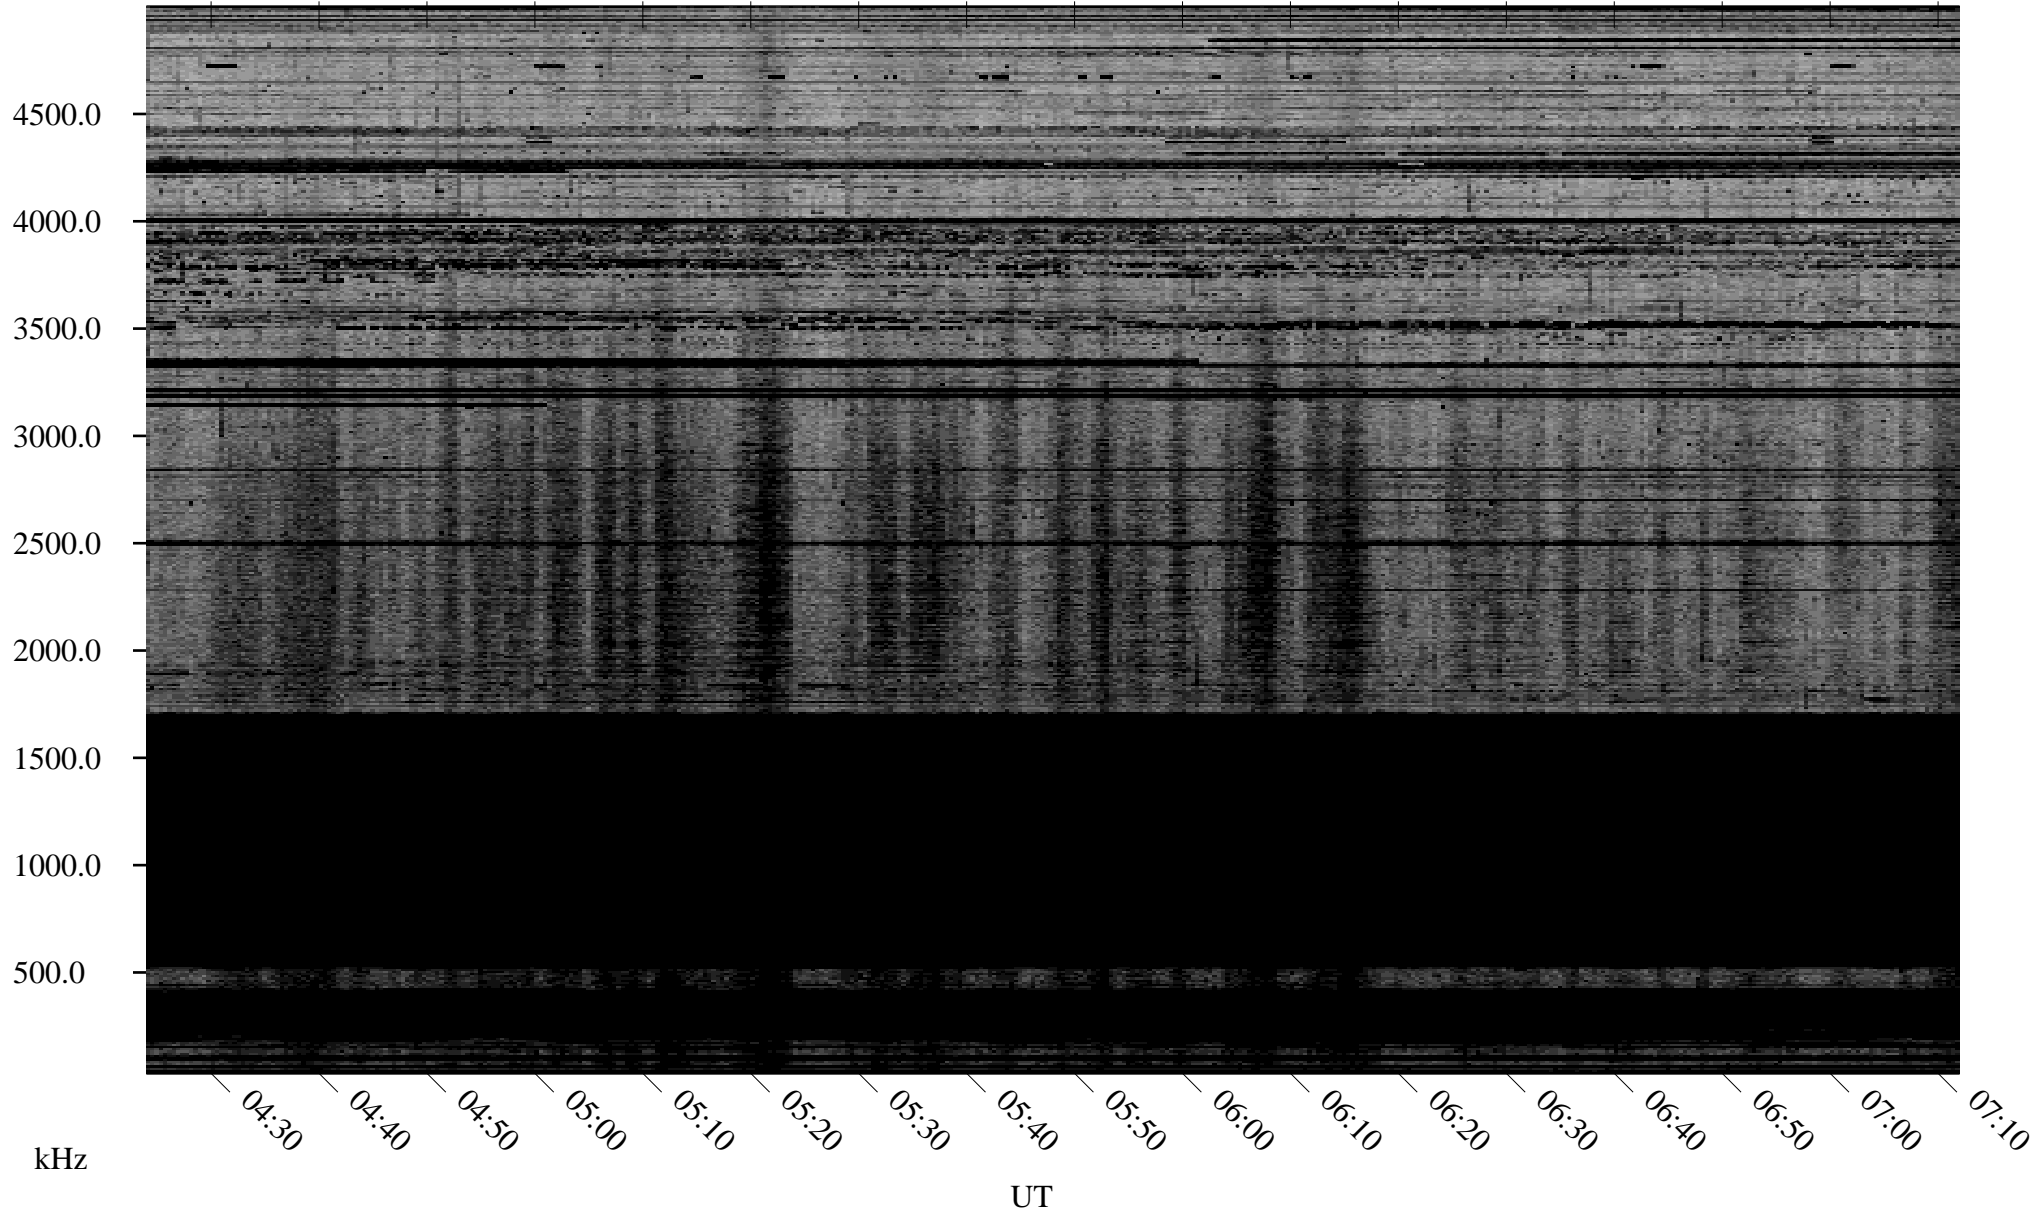

12/20/2009 Churchill, Manitoba

Linear Scale Black = 161 White = 15

ch09354l.r00SUm max_12

Page 1

12/20/2009 Churchill, Manitoba

Linear Scale Black = 161 White = 15

ch09354l.r00SUm max_12

Page 2

12/21/2009 Churchill, Manitoba

Linear Scale Black = 161 White = 15

ch09354l.r00SUm max_12

Page 3

12/21/2009 Churchill, Manitoba

Linear Scale Black = 161 White = 15

ch09354l.r00SUm max_12

Page 4

12/21/2009 Churchill, Manitoba

Linear Scale Black = 161 White = 15

ch09354l.r00SUm max_12

Page 5

12/21/2009 Churchill, Manitoba

Linear Scale Black = 161 White = 15

ch09354l.r00SUm max_12

Page 6

12/21/2009 Churchill, Manitoba

Linear Scale Black = 161 White = 15

ch09354l.r00SUm max_12

Page 7

12/21/2009 Churchill, Manitoba

Linear Scale Black = 161 White = 15

ch09354l.r00SUm max_12

Page 8