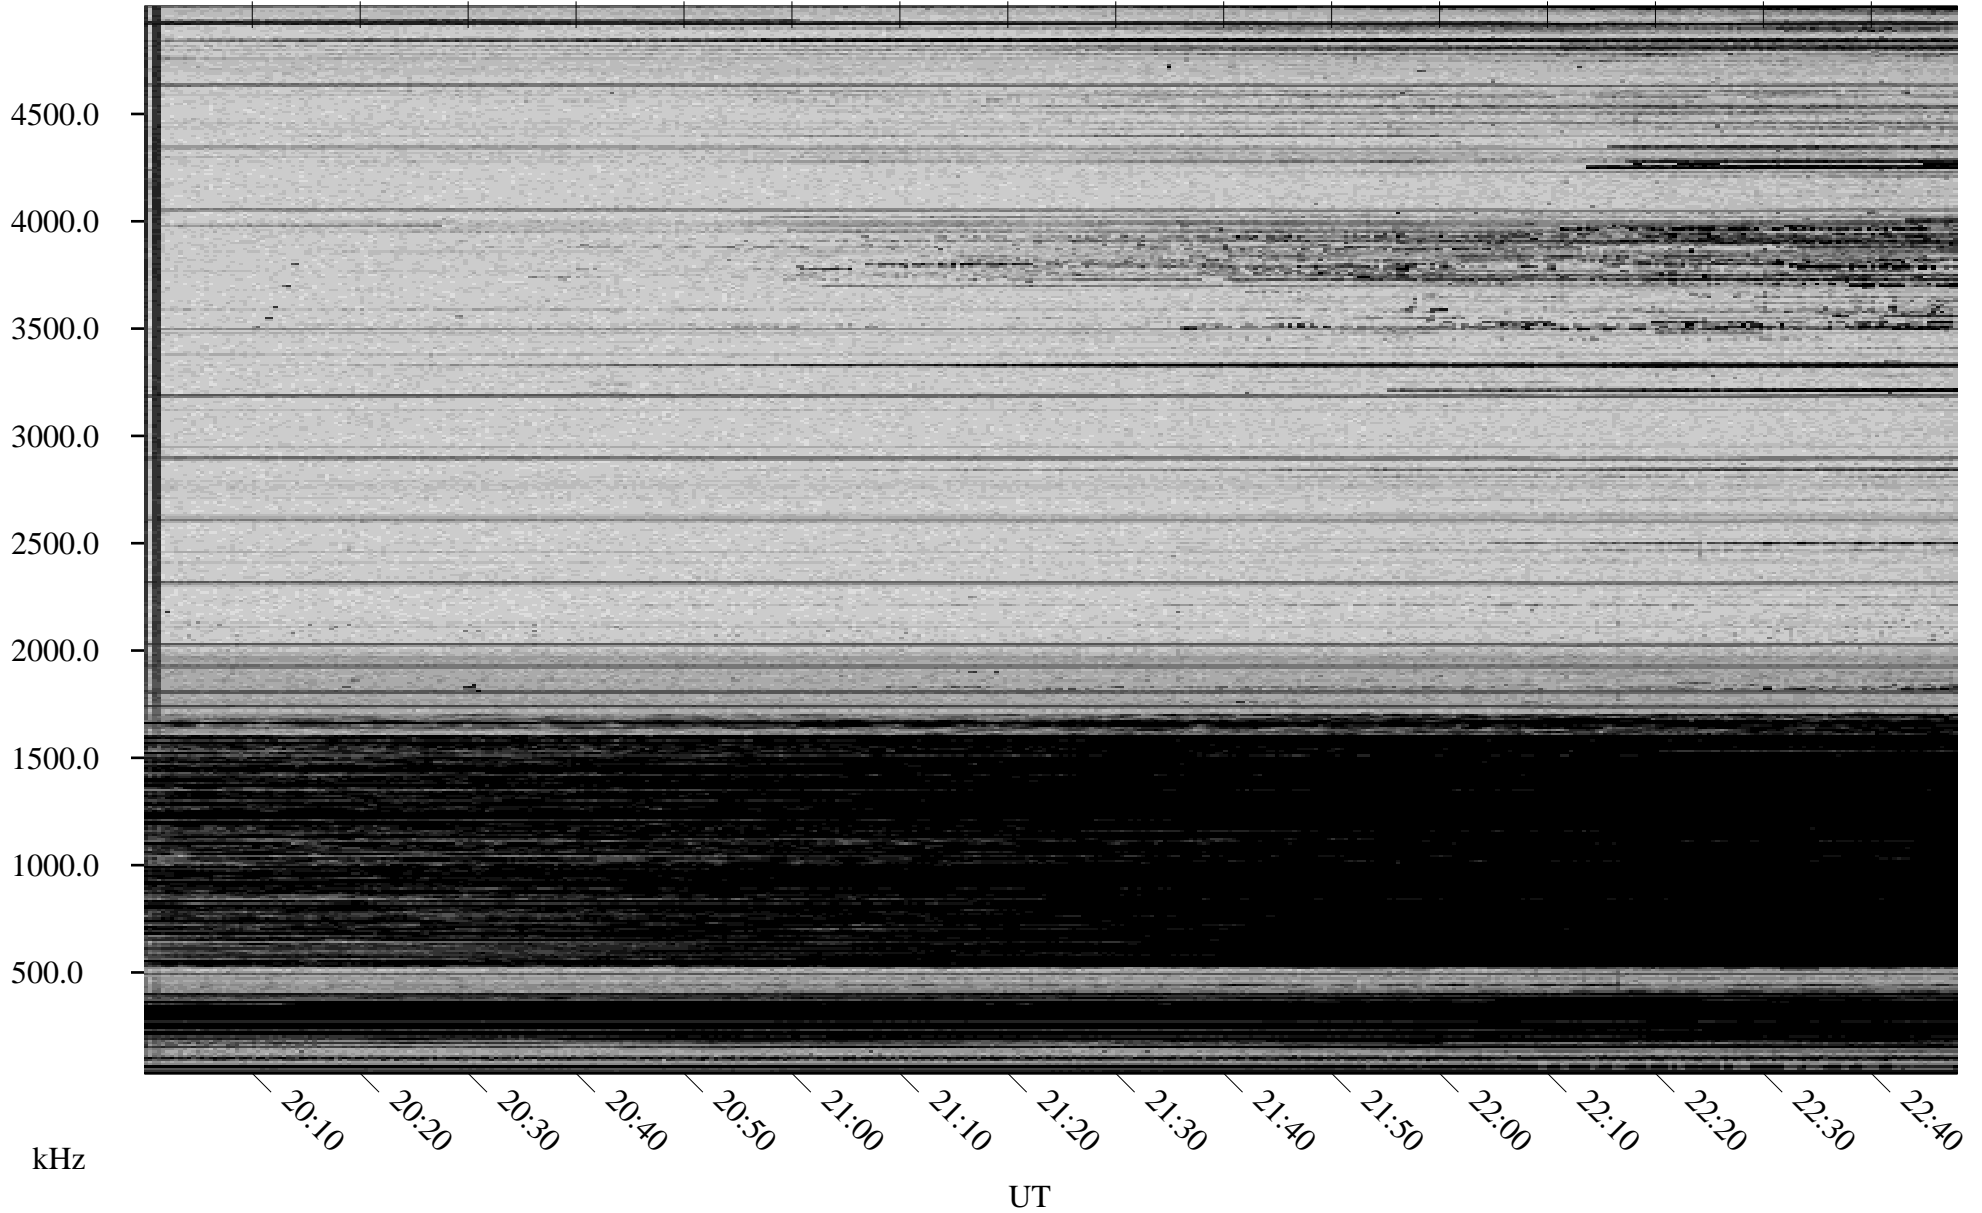

12/20/2009 Churchill, Manitoba

Linear Scale Black = 161 White = 15

ch09354l.r00SUm max_12

Page 1

12/20/2009 Churchill, Manitoba

Linear Scale Black = 161 White = 15

ch09354l.r00SUm max_12

Page 2

12/21/2009 Churchill, Manitoba

Linear Scale Black = 161 White = 15

ch09354l.r00SUm max_12

Page 3

12/21/2009 Churchill, Manitoba

Linear Scale Black = 161 White = 15

ch09354l.r00SUm max_12

Page 4

12/21/2009 Churchill, Manitoba

Linear Scale Black = 161 White = 15

ch09354l.r00SUm max_12

Page 5

12/21/2009 Churchill, Manitoba

Linear Scale Black = 161 White = 15

ch09354l.r00SUm max_12

Page 6

12/21/2009 Churchill, Manitoba

Linear Scale Black = 161 White = 15

ch09354l.r00SUm max_12

Page 7

12/21/2009 Churchill, Manitoba

Linear Scale Black = 161 White = 15

ch09354l.r00SUm max_12

Page 8