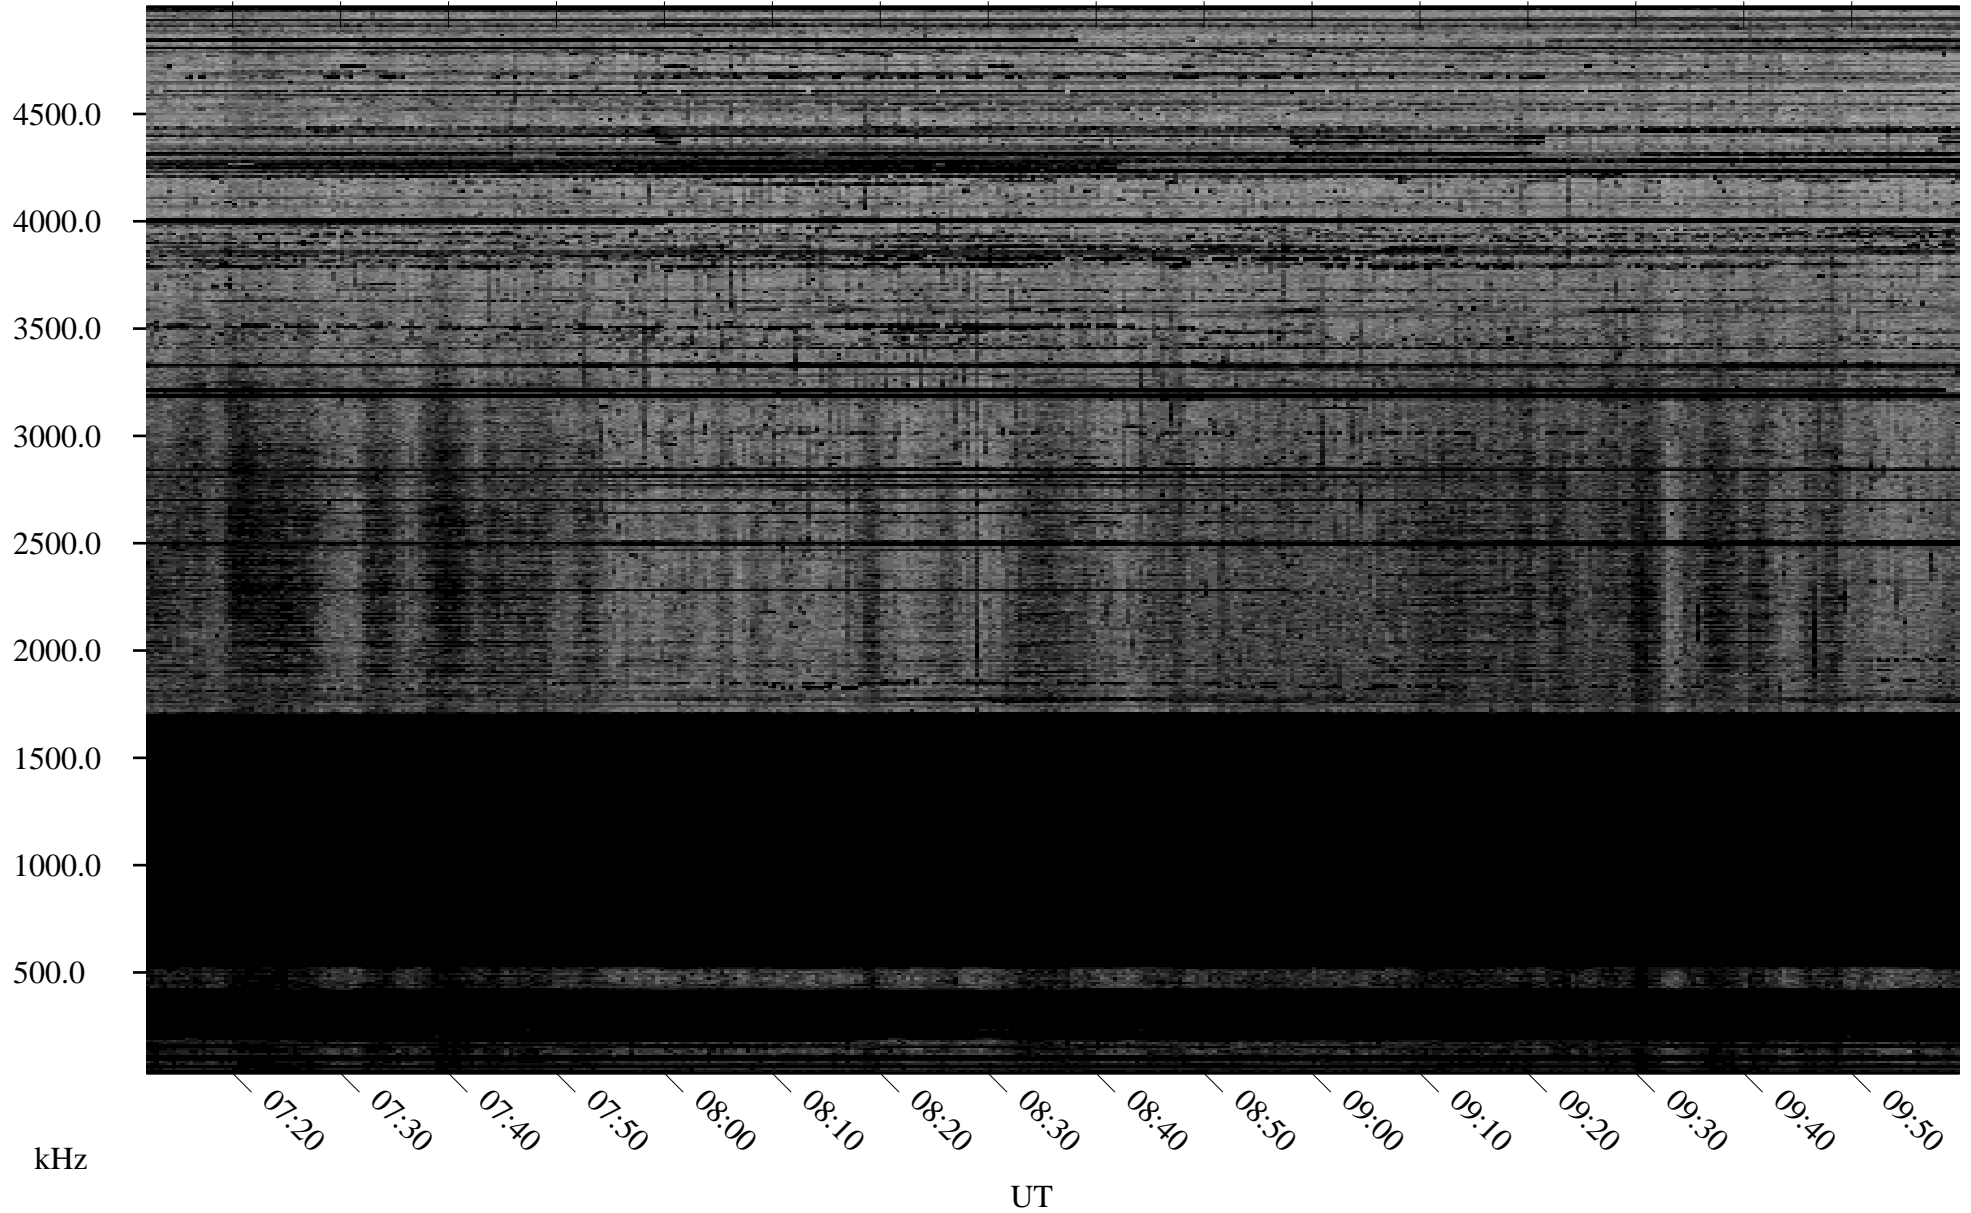

12/20/2009 Churchill, Manitoba

Linear Scale Black = 161 White = 15

ch09354l.r00SUm max_12

Page 1

12/20/2009 Churchill, Manitoba

Linear Scale Black = 161 White = 15

ch09354l.r00SUm max_12

Page 2

12/21/2009 Churchill, Manitoba

Linear Scale Black = 161 White = 15

ch09354l.r00SUm max_12

Page 3

12/21/2009 Churchill, Manitoba

Linear Scale Black = 161 White = 15

ch09354l.r00SUm max_12

Page 4

12/21/2009 Churchill, Manitoba

Linear Scale Black = 161 White = 15

ch09354l.r00SUm max_12

Page 5

12/21/2009 Churchill, Manitoba

Linear Scale Black = 161 White = 15

ch09354l.r00SUm max_12

Page 6

12/21/2009 Churchill, Manitoba

Linear Scale Black = 161 White = 15

ch09354l.r00SUm max_12

Page 7

12/21/2009 Churchill, Manitoba

Linear Scale Black = 161 White = 15

ch09354l.r00SUm max_12

Page 8