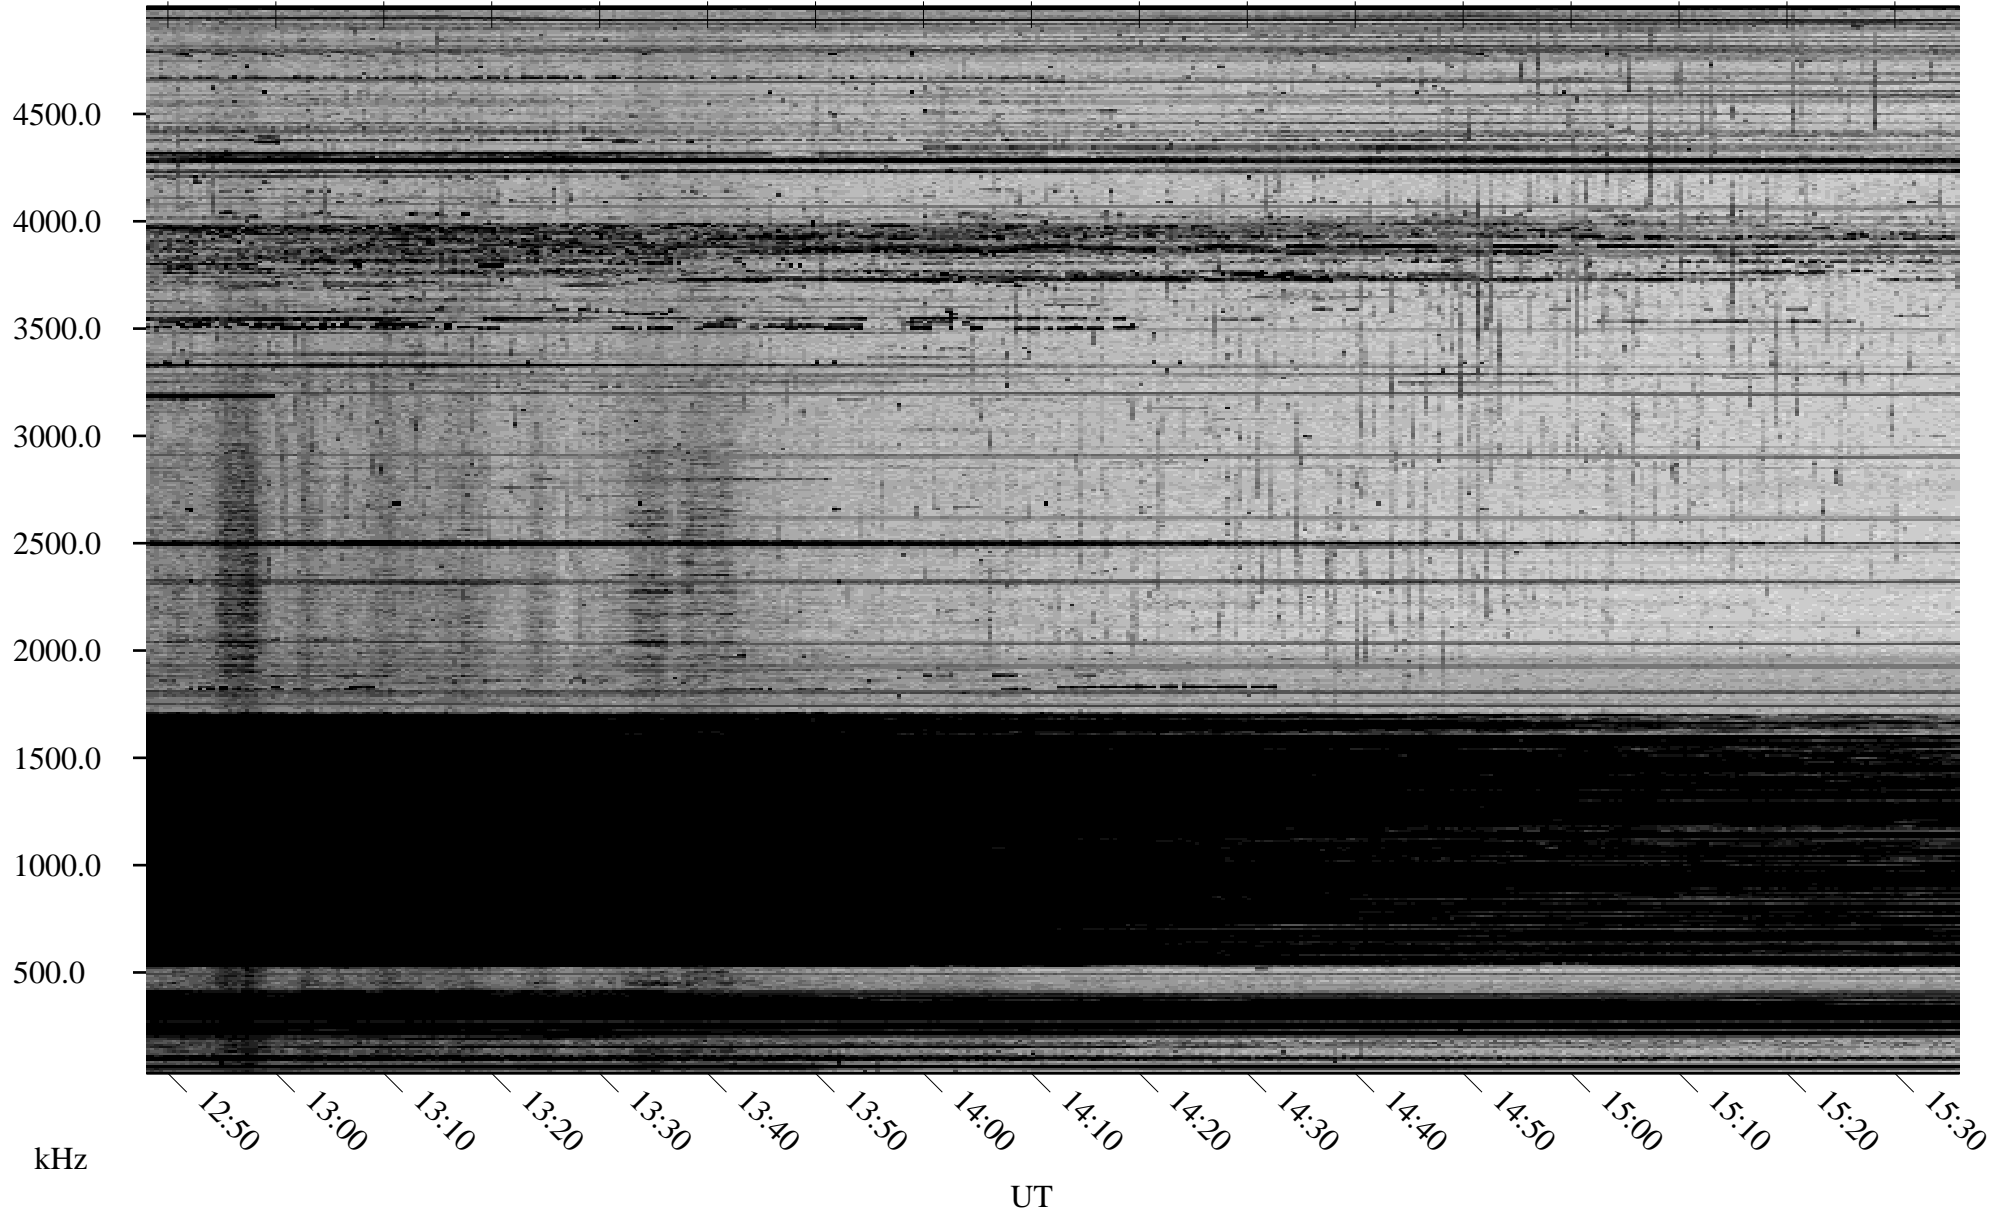

12/20/2009 Churchill, Manitoba

Linear Scale Black = 161 White = 15

ch09354l.r00SUm max_12

Page 1

12/20/2009 Churchill, Manitoba

Linear Scale Black = 161 White = 15

ch09354l.r00SUm max_12

Page 2

12/21/2009 Churchill, Manitoba

Linear Scale Black = 161 White = 15

ch09354l.r00SUm max_12

Page 3

12/21/2009 Churchill, Manitoba

Linear Scale Black = 161 White = 15

ch09354l.r00SUm max_12

Page 4

12/21/2009 Churchill, Manitoba

Linear Scale Black = 161 White = 15

ch09354l.r00SUm max_12

Page 5

12/21/2009 Churchill, Manitoba

Linear Scale Black = 161 White = 15

ch09354l.r00SUm max_12

Page 6

12/21/2009 Churchill, Manitoba

Linear Scale Black = 161 White = 15

ch09354l.r00SUm max_12

Page 7

12/21/2009 Churchill, Manitoba

Linear Scale Black = 161 White = 15

ch09354l.r00SUm max_12

Page 8