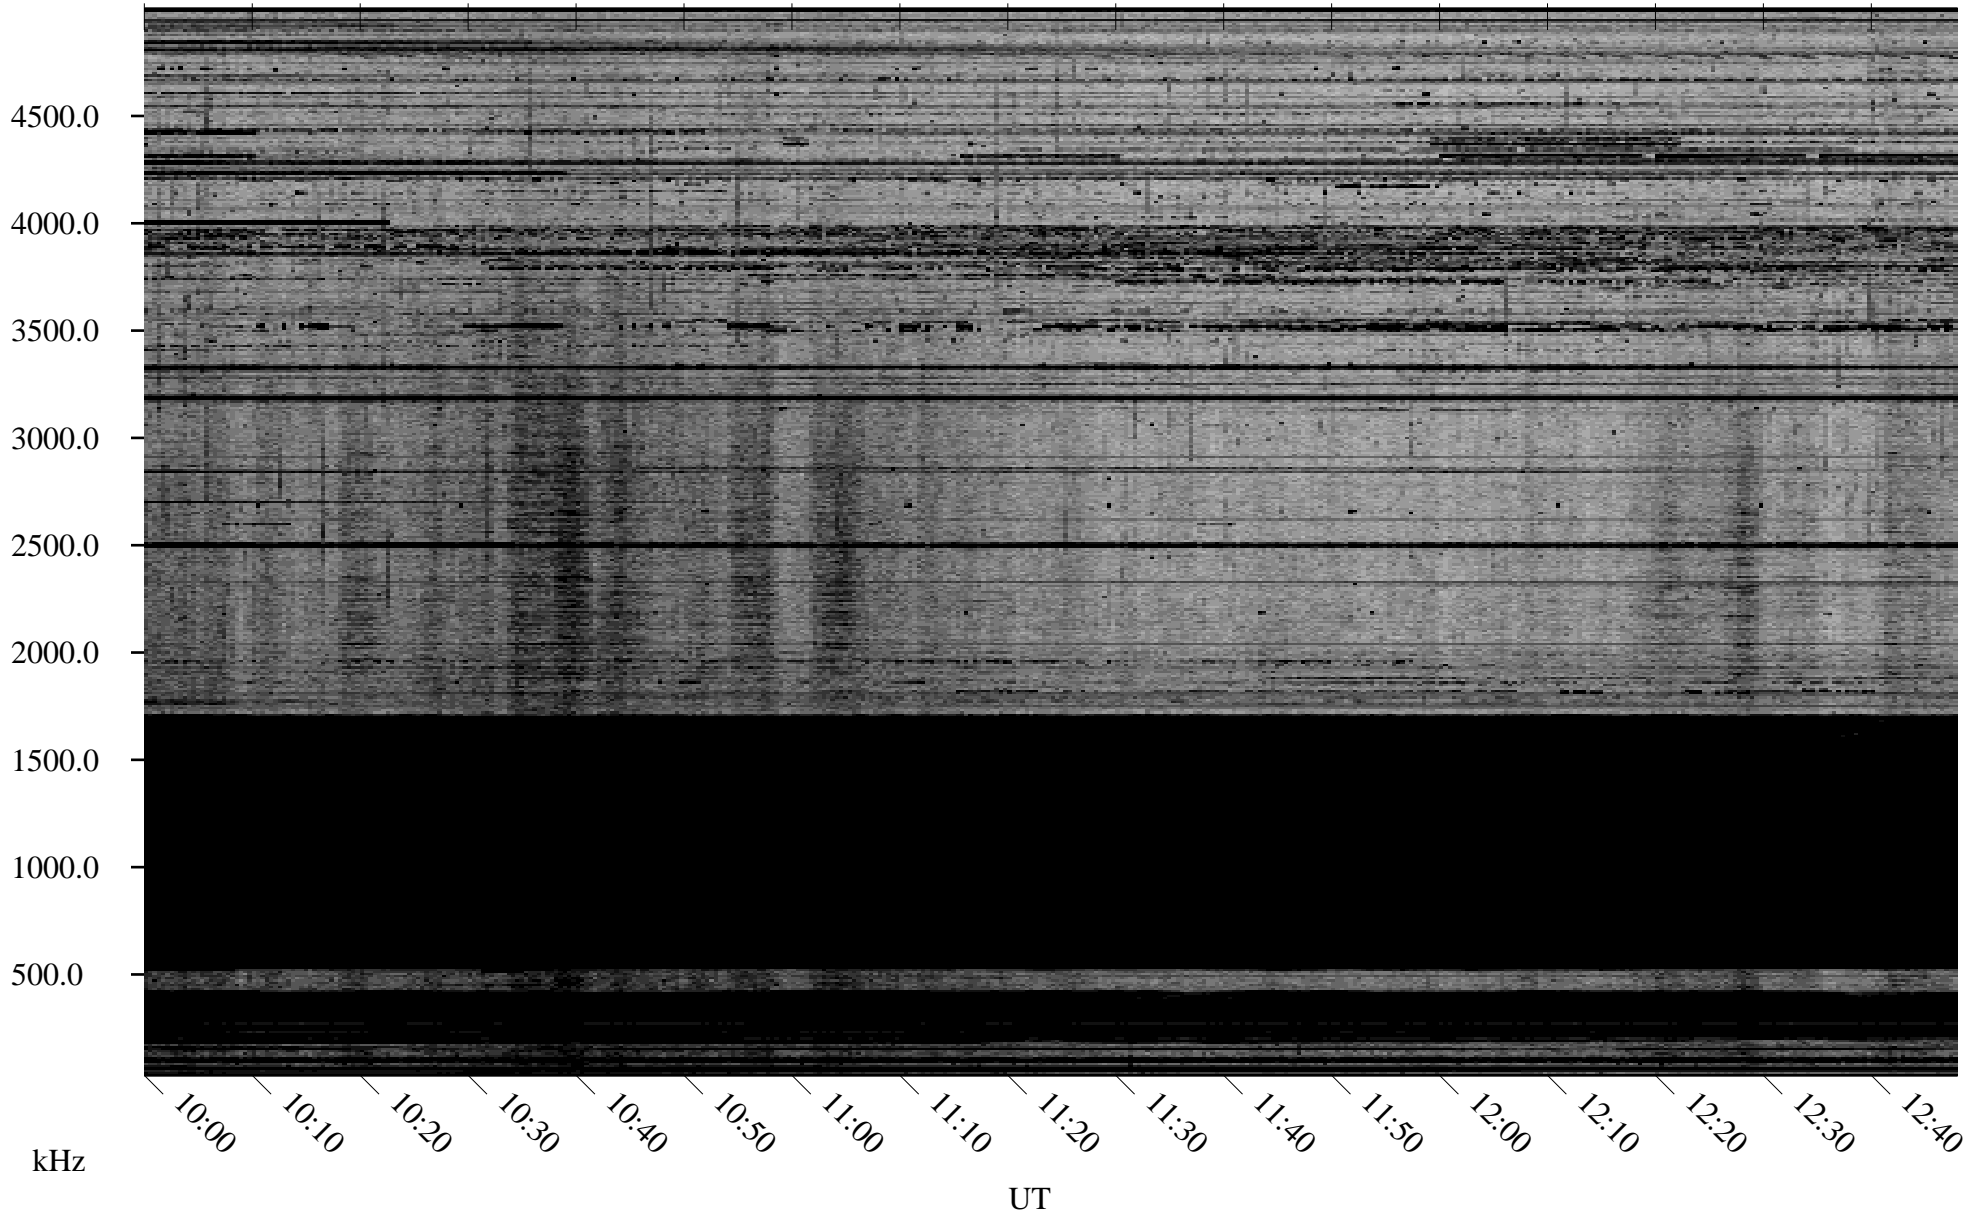

12/20/2009 Churchill, Manitoba

Linear Scale Black = 161 White = 15

ch09354l.r00SUm max_12

Page 1

12/20/2009 Churchill, Manitoba

Linear Scale Black = 161 White = 15

ch09354l.r00SUm max_12

Page 2

12/21/2009 Churchill, Manitoba

Linear Scale Black = 161 White = 15

ch09354l.r00SUm max_12

Page 3

12/21/2009 Churchill, Manitoba

Linear Scale Black = 161 White = 15

ch09354l.r00SUm max_12

Page 4

12/21/2009 Churchill, Manitoba

Linear Scale Black = 161 White = 15

ch09354l.r00SUm max_12

Page 5

12/21/2009 Churchill, Manitoba

Linear Scale Black = 161 White = 15

ch09354l.r00SUm max_12

Page 6

12/21/2009 Churchill, Manitoba

Linear Scale Black = 161 White = 15

ch09354l.r00SUm max_12

Page 7

12/21/2009 Churchill, Manitoba

Linear Scale Black = 161 White = 15

ch09354l.r00SUm max_12

Page 8