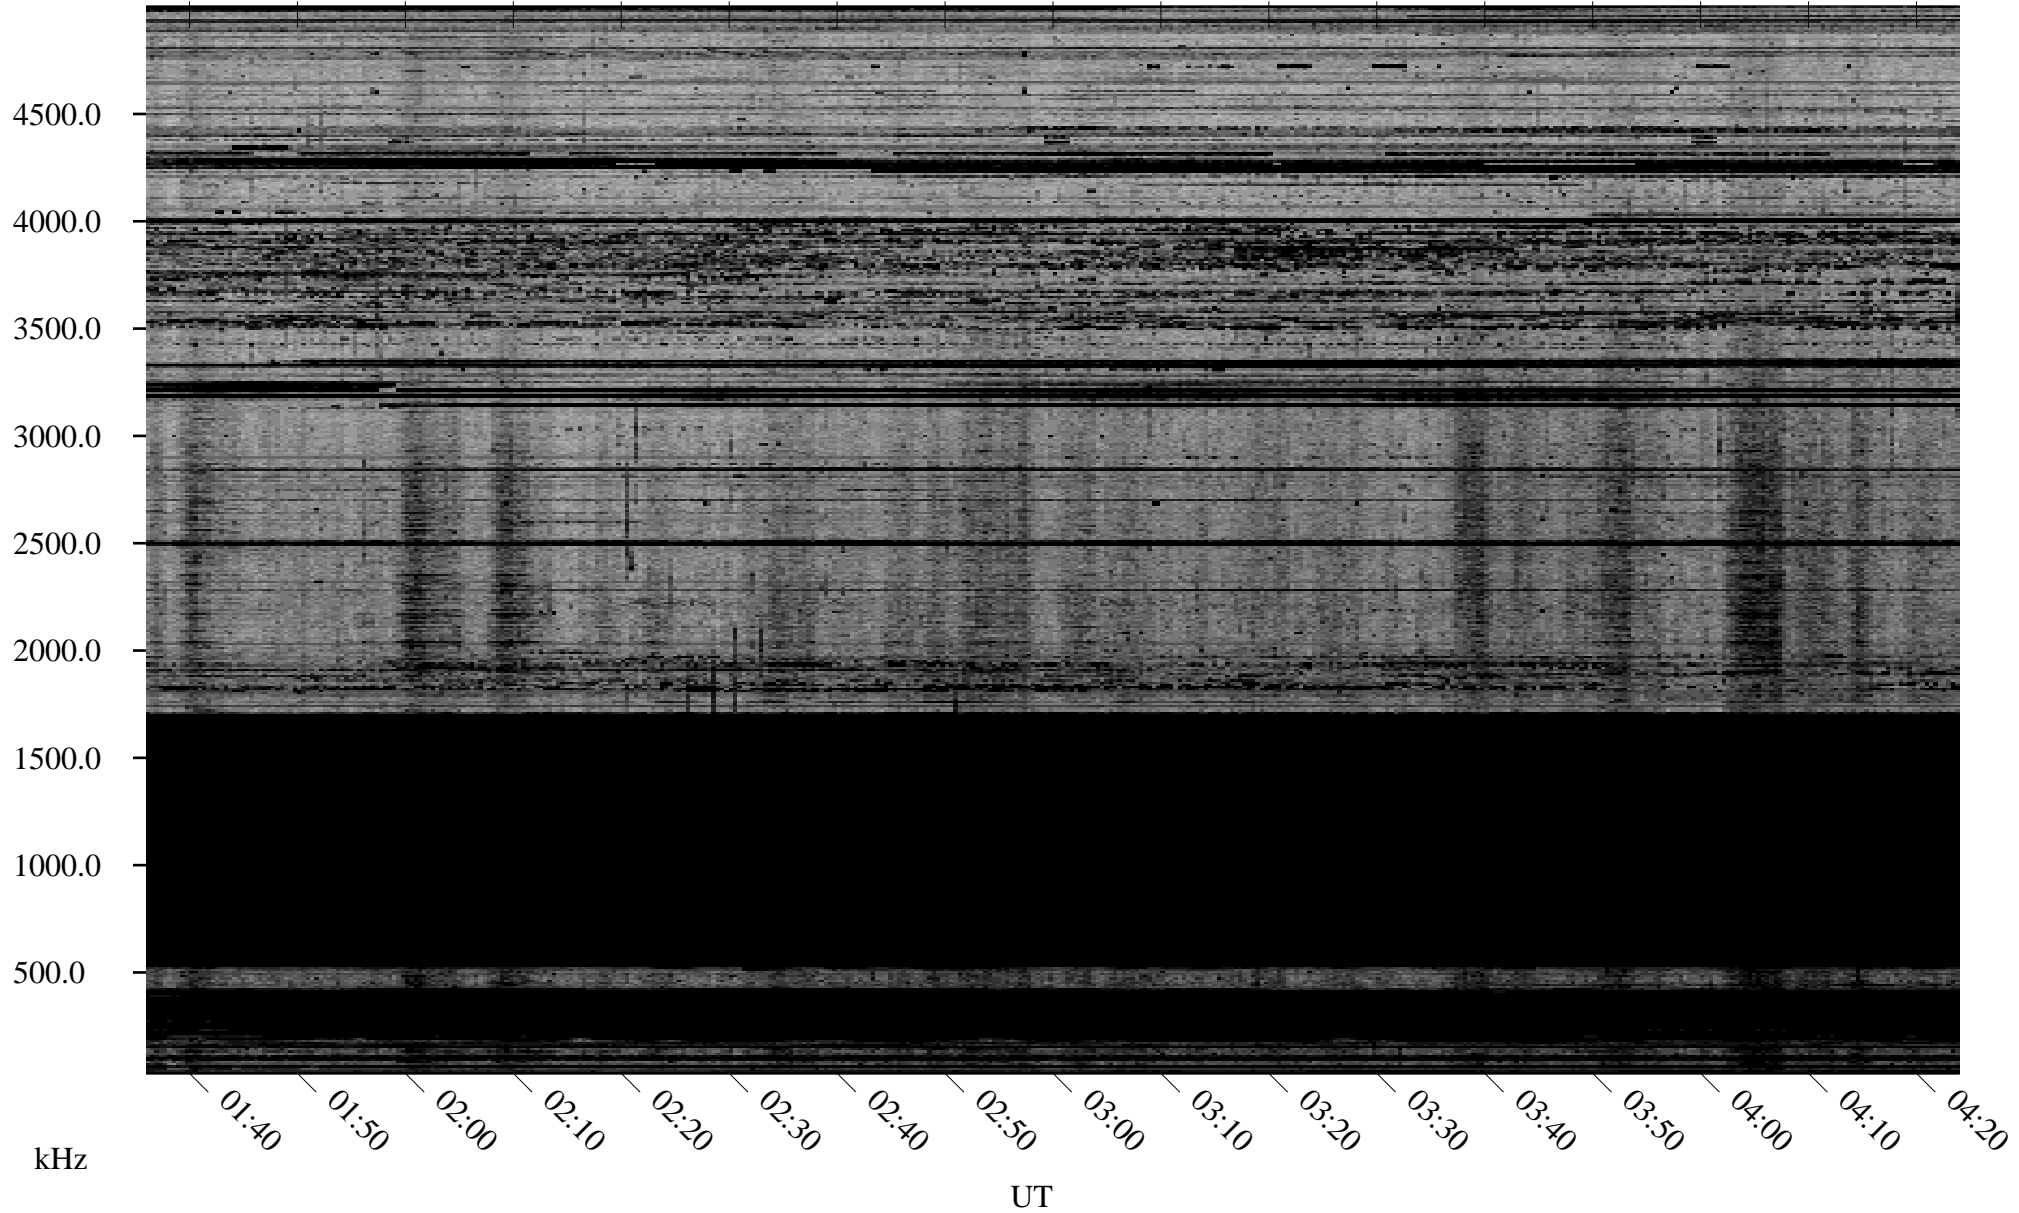

12/20/2009 Churchill, Manitoba

Linear Scale Black = 161 White = 15

ch09354l.r00SUm max_12

Page 1

12/20/2009 Churchill, Manitoba

Linear Scale Black = 161 White = 15

ch09354l.r00SUm max_12

Page 2

12/21/2009 Churchill, Manitoba

Linear Scale Black = 161 White = 15

ch09354l.r00SUm max_12

Page 3

12/21/2009 Churchill, Manitoba

Linear Scale Black = 161 White = 15

ch09354l.r00SUm max_12

Page 4

12/21/2009 Churchill, Manitoba

Linear Scale Black = 161 White = 15

ch09354l.r00SUm max_12

Page 5

12/21/2009 Churchill, Manitoba

Linear Scale Black = 161 White = 15

ch09354l.r00SUm max_12

Page 6

12/21/2009 Churchill, Manitoba

Linear Scale Black = 161 White = 15

ch09354l.r00SUm max_12

Page 7

12/21/2009 Churchill, Manitoba

Linear Scale Black = 161 White = 15

ch09354l.r00SUm max_12

Page 8