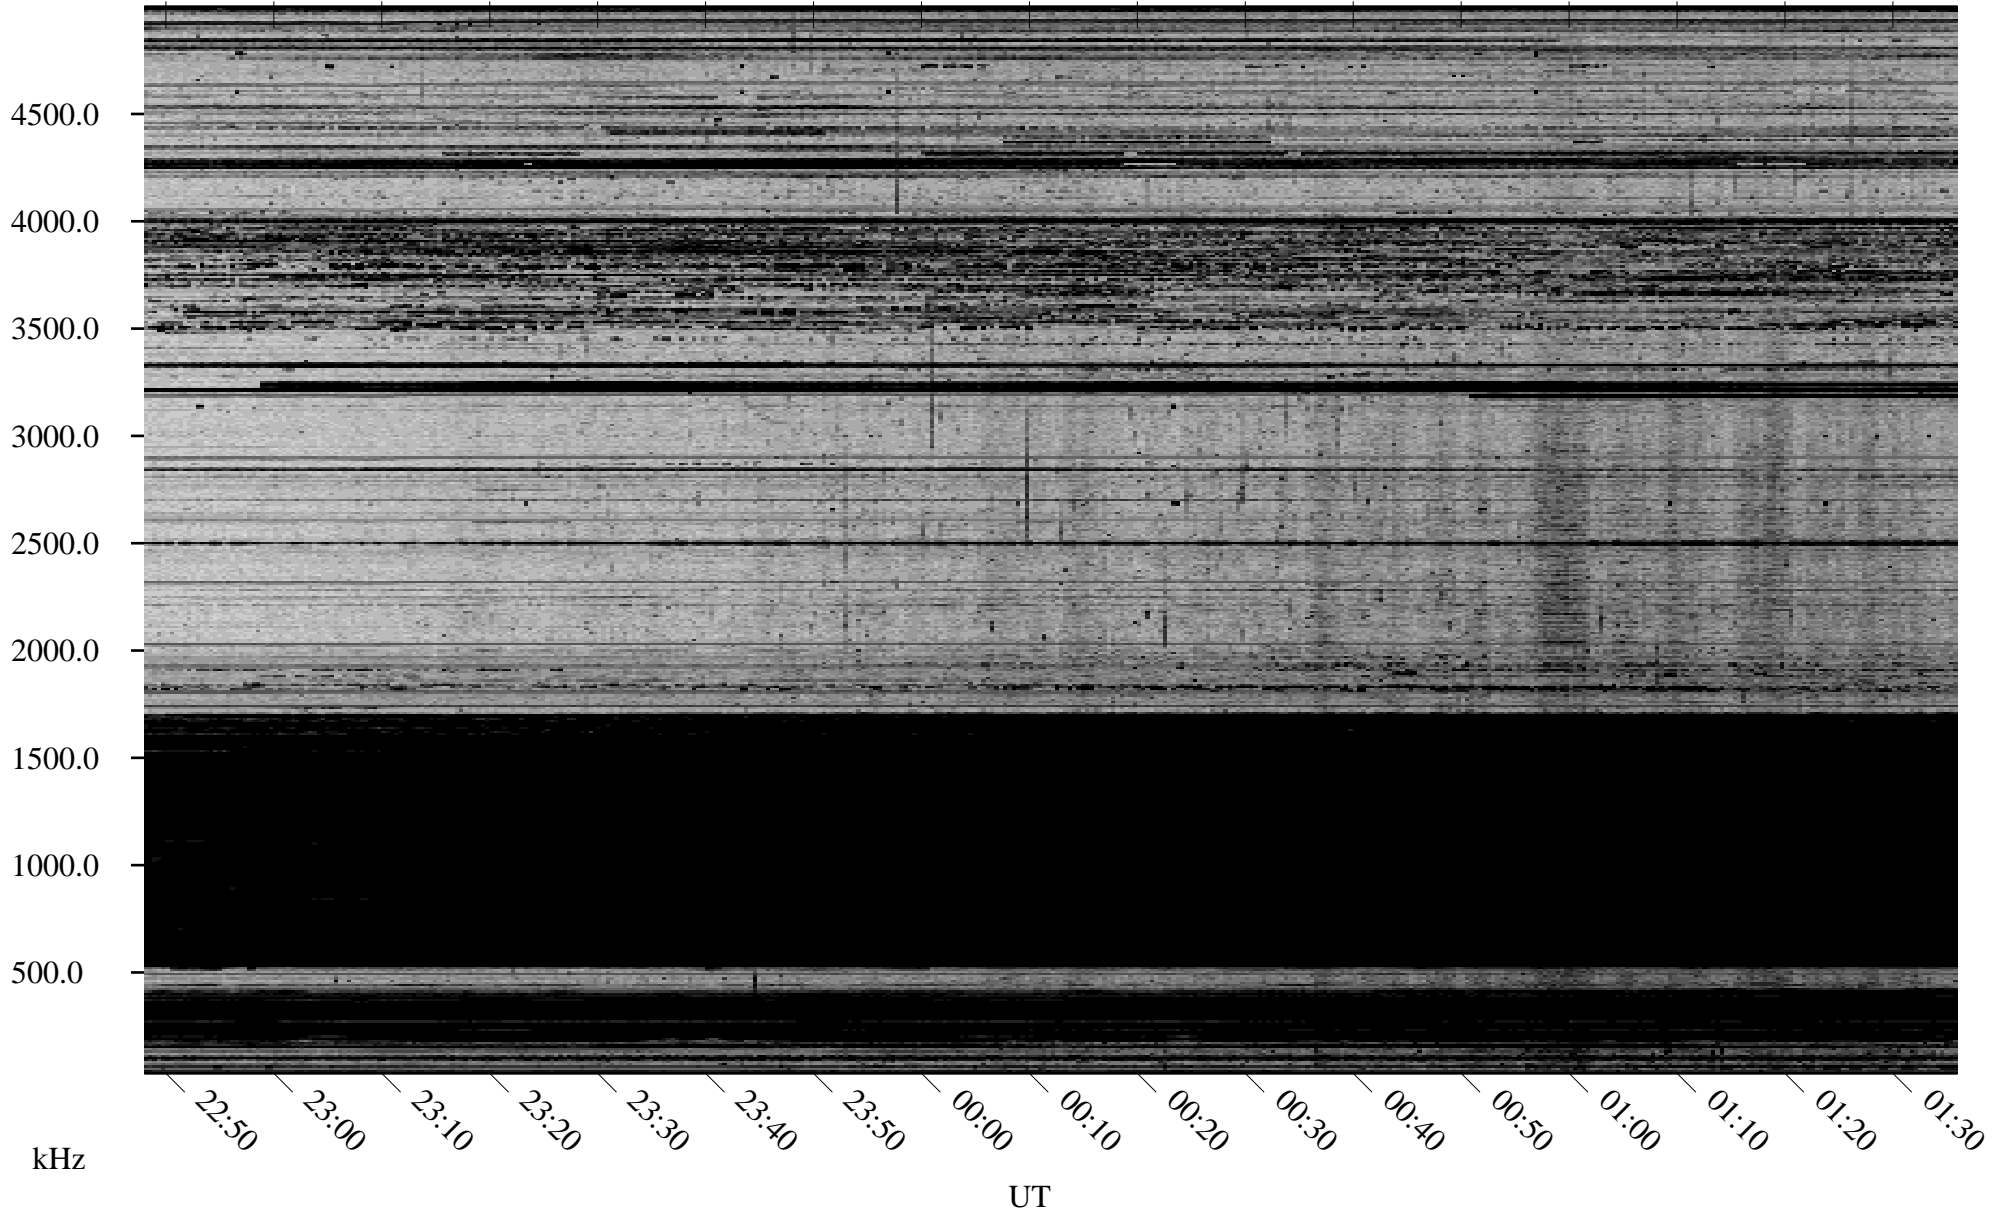

12/20/2009 Churchill, Manitoba

Linear Scale Black = 161 White = 15

ch09354l.r00SUm max_12

Page 1

12/20/2009 Churchill, Manitoba

Linear Scale Black = 161 White = 15

ch09354l.r00SUm max_12

Page 2

12/21/2009 Churchill, Manitoba

Linear Scale Black = 161 White = 15

ch09354l.r00SUm max_12

Page 3

12/21/2009 Churchill, Manitoba

Linear Scale Black = 161 White = 15

ch09354l.r00SUm max_12

Page 4

12/21/2009 Churchill, Manitoba

Linear Scale Black = 161 White = 15

ch09354l.r00SUm max_12

Page 5

12/21/2009 Churchill, Manitoba

Linear Scale Black = 161 White = 15

ch09354l.r00SUm max_12

Page 6

12/21/2009 Churchill, Manitoba

Linear Scale Black = 161 White = 15

ch09354l.r00SUm max_12

Page 7

12/21/2009 Churchill, Manitoba

Linear Scale Black = 161 White = 15

ch09354l.r00SUm max_12

Page 8