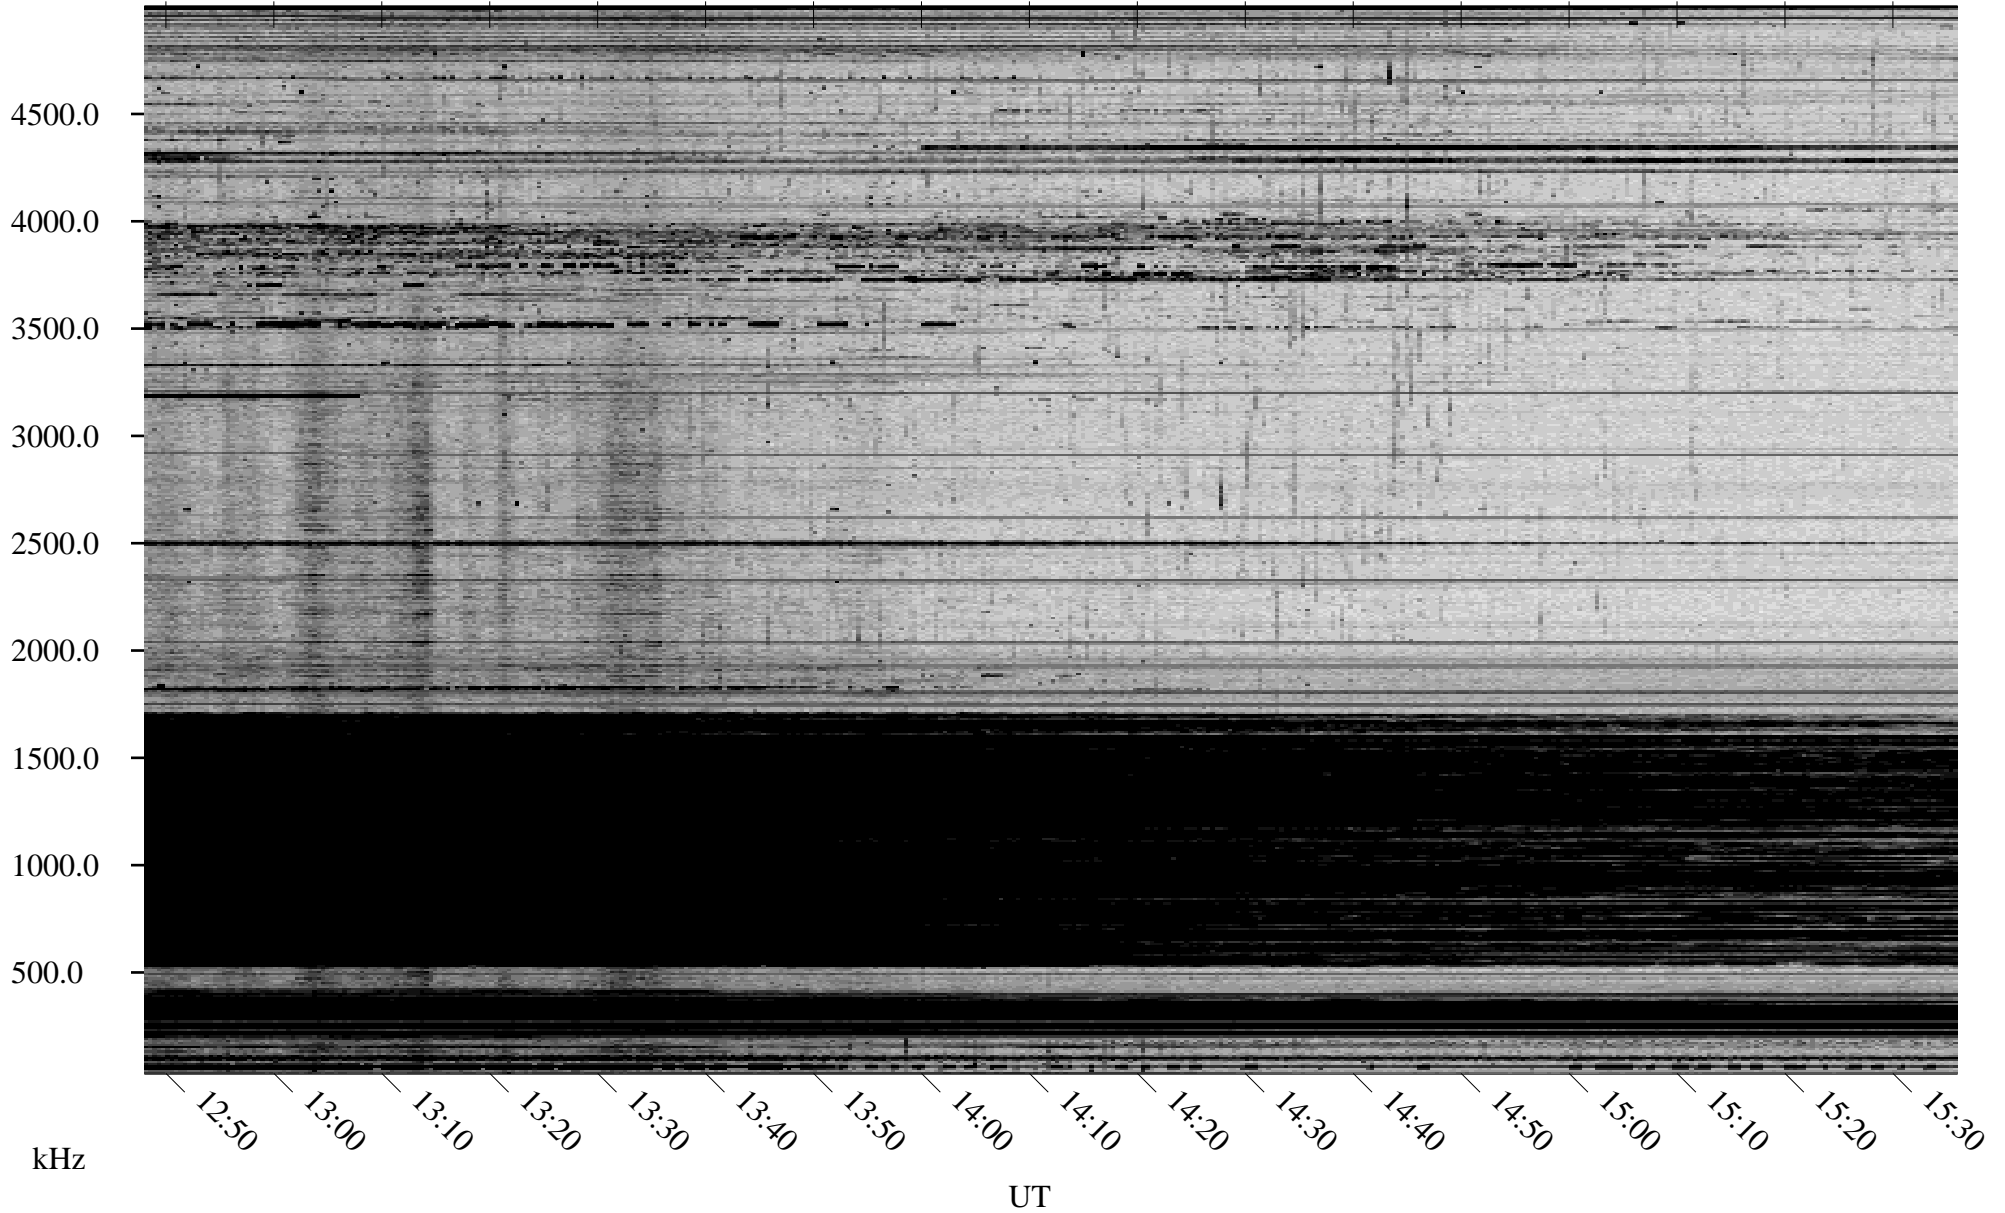

# 12/22/2009 Churchill, Manitoba

Linear Scale    Black = 161    White = 15

ch093551.r00SUm max\_12

Page 6

# 12/22/2009 Churchill, Manitoba

Linear Scale    Black = 161    White = 15

ch093551.r00SUm max\_12

Page 7

# 12/22/2009 Churchill, Manitoba

Linear Scale    Black = 161    White = 15

ch093551.r00SUm max\_12