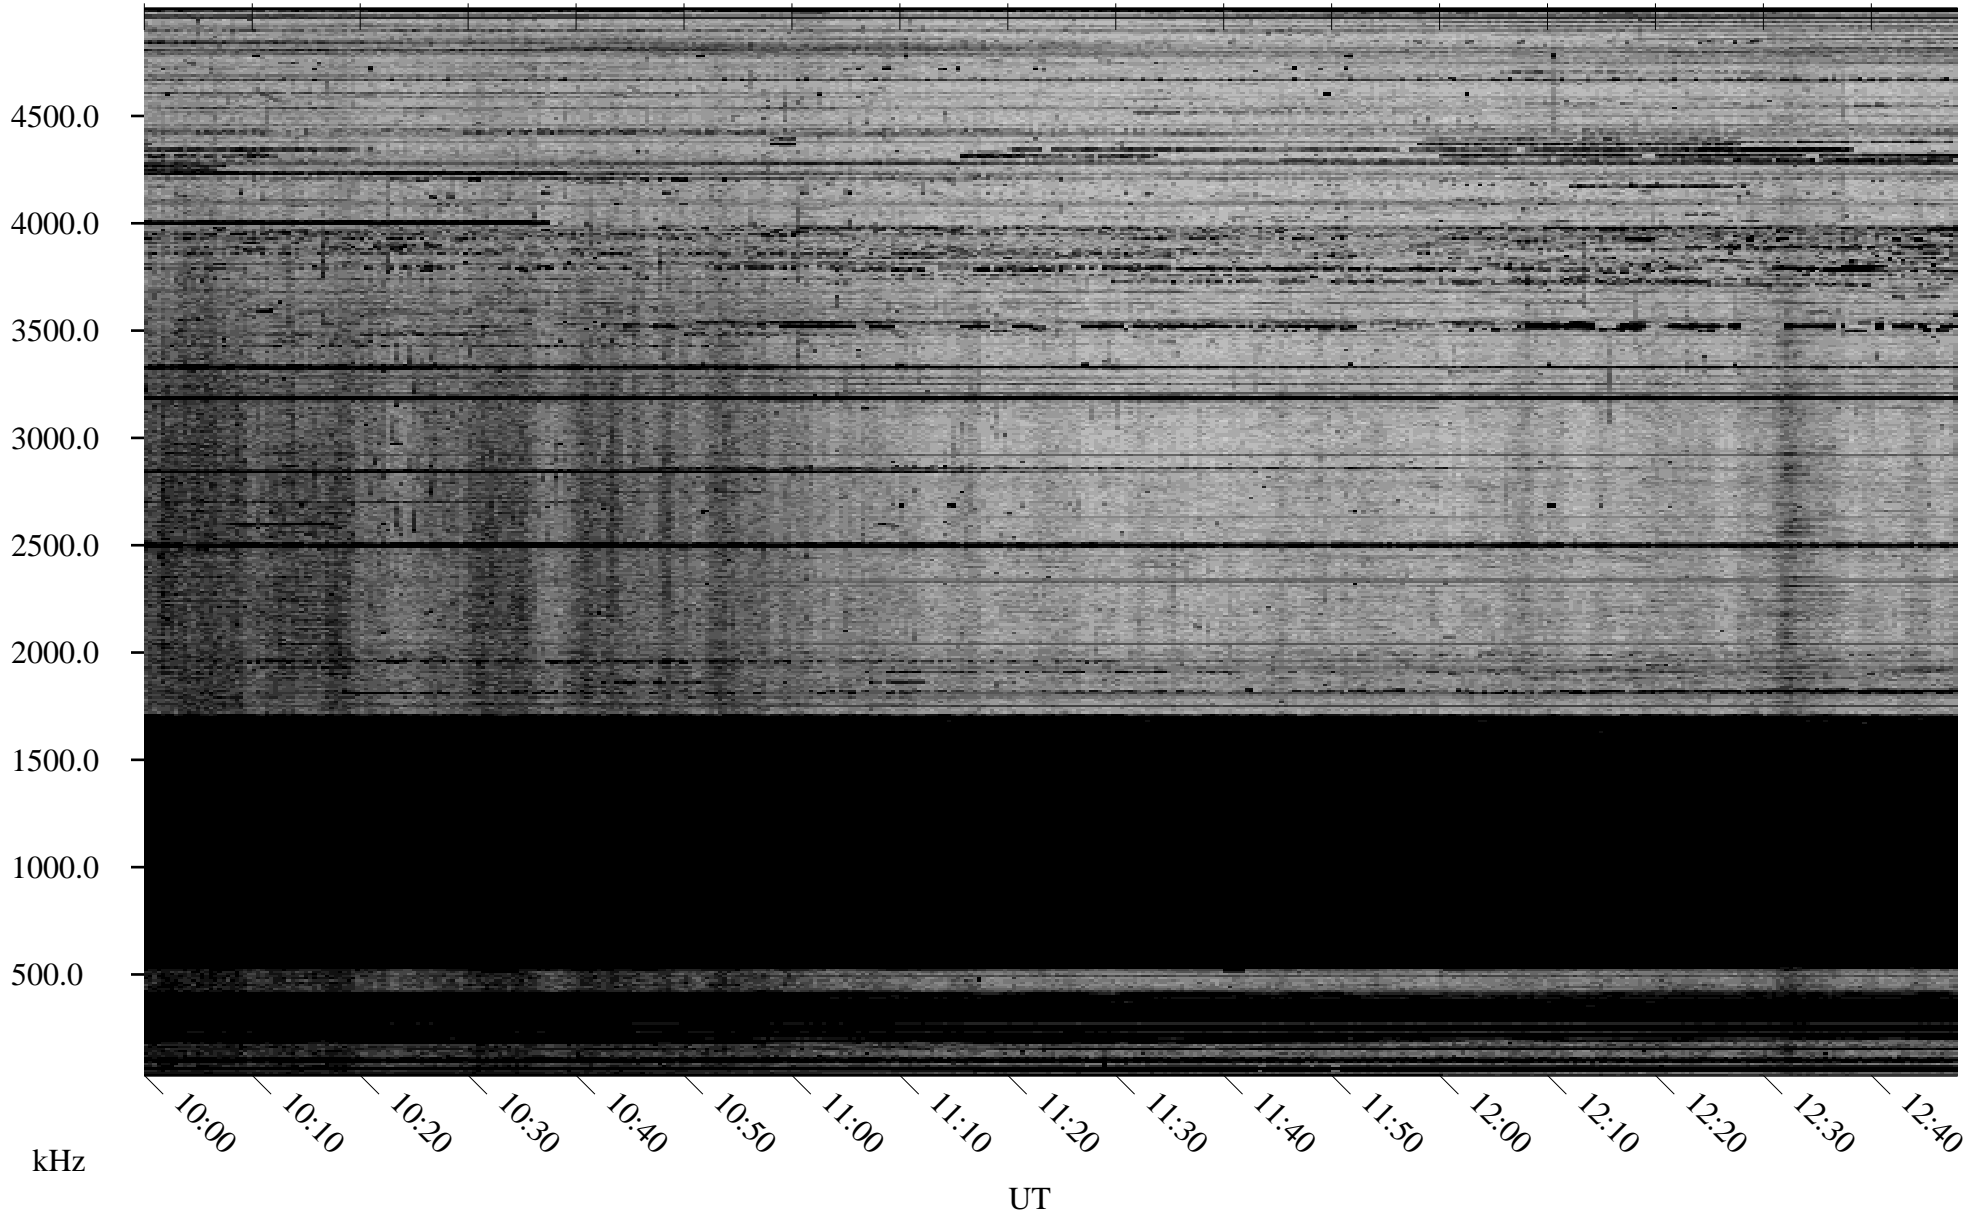

# 12/22/2009 Churchill, Manitoba

Linear Scale    Black = 161    White = 15

ch093551.r00SUm max\_12

Page 5

# 12/22/2009 Churchill, Manitoba

Linear Scale    Black = 161    White = 15

ch093551.r00SUm max\_12

Page 6