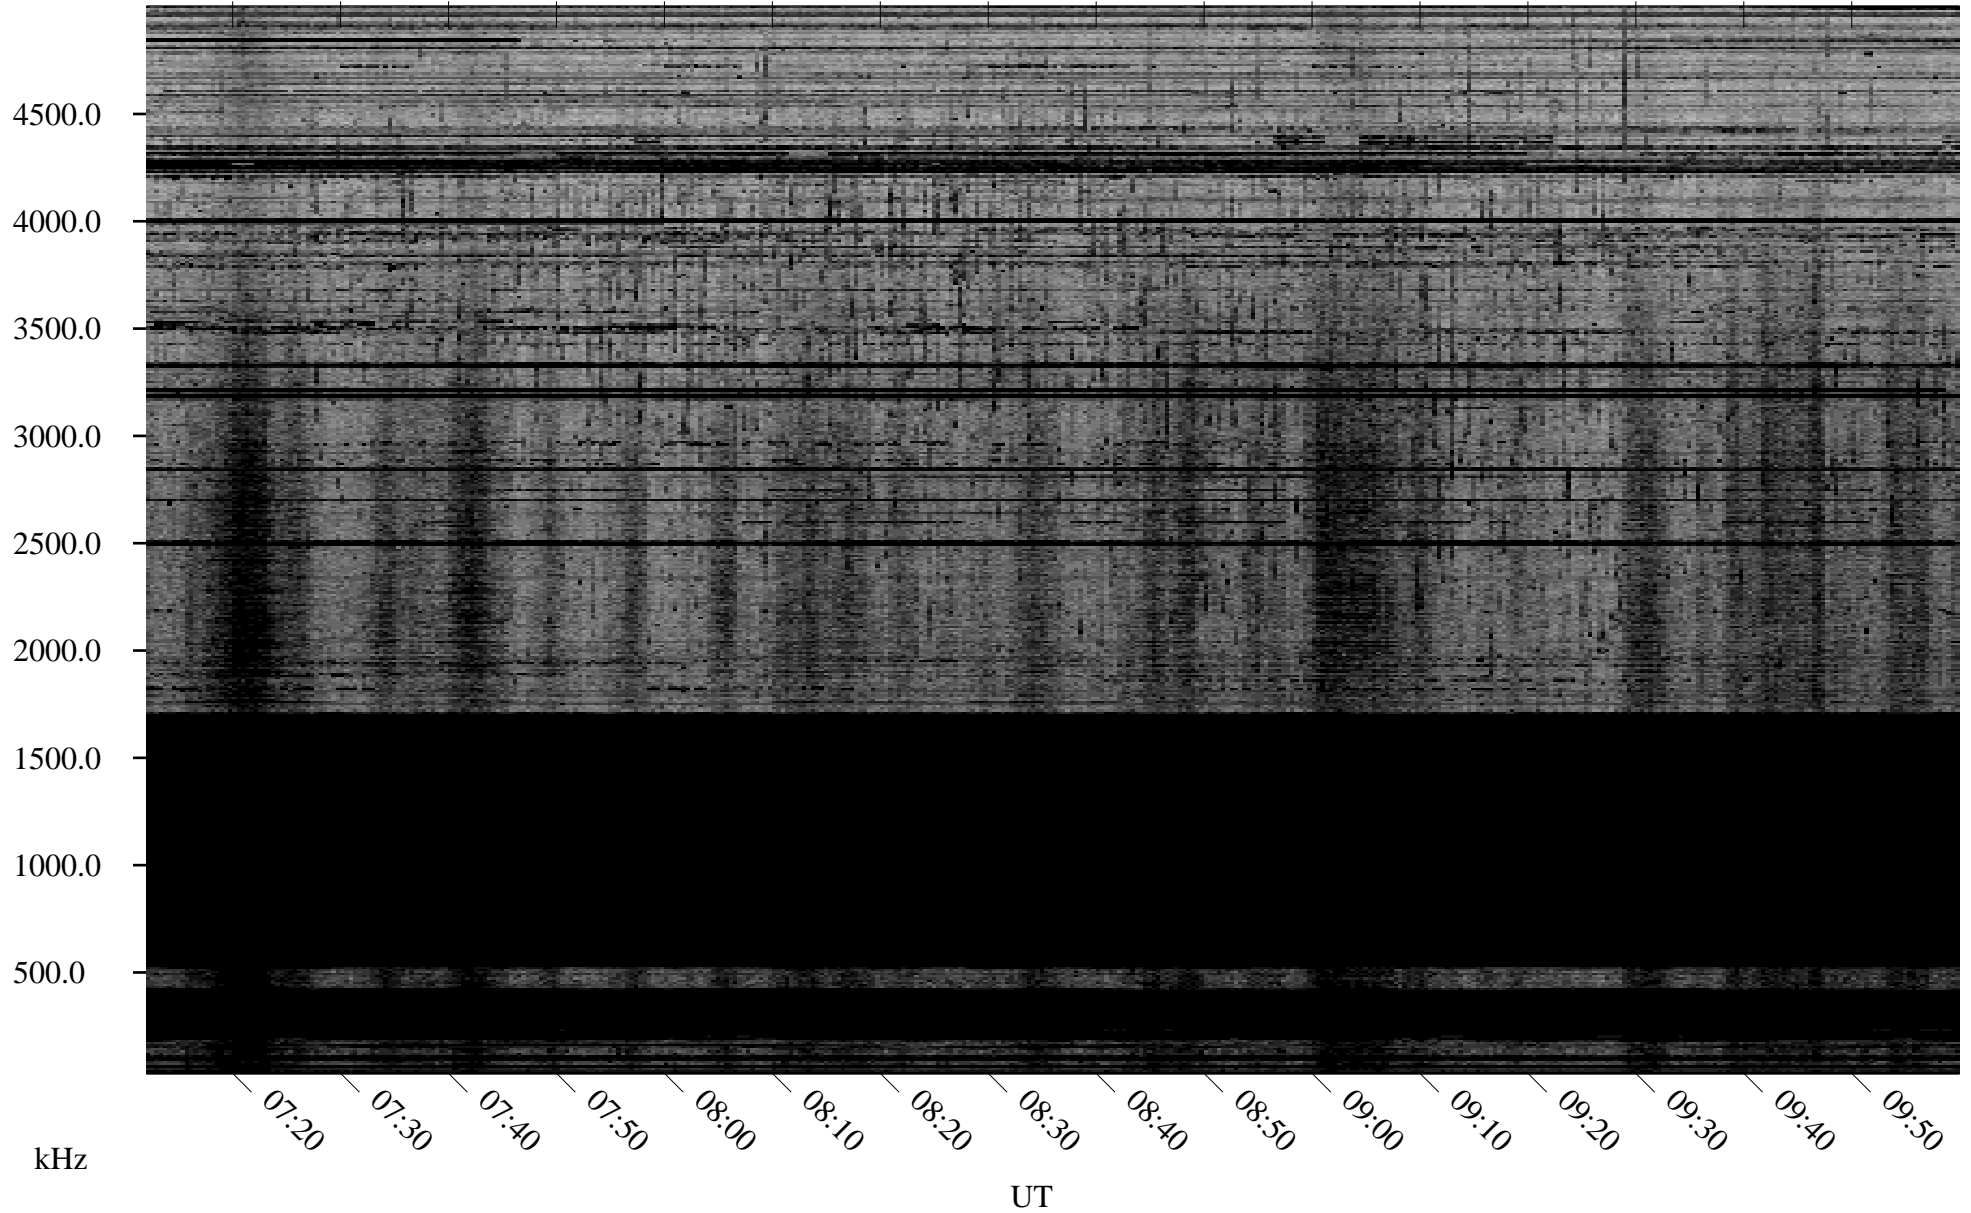

# 12/22/2009 Churchill, Manitoba

Linear Scale    Black = 161    White = 15

ch093551.r00SUm max\_12

Page 4

# 12/22/2009 Churchill, Manitoba

Linear Scale    Black = 161    White = 15

ch093551.r00SUm max\_12

Page 5