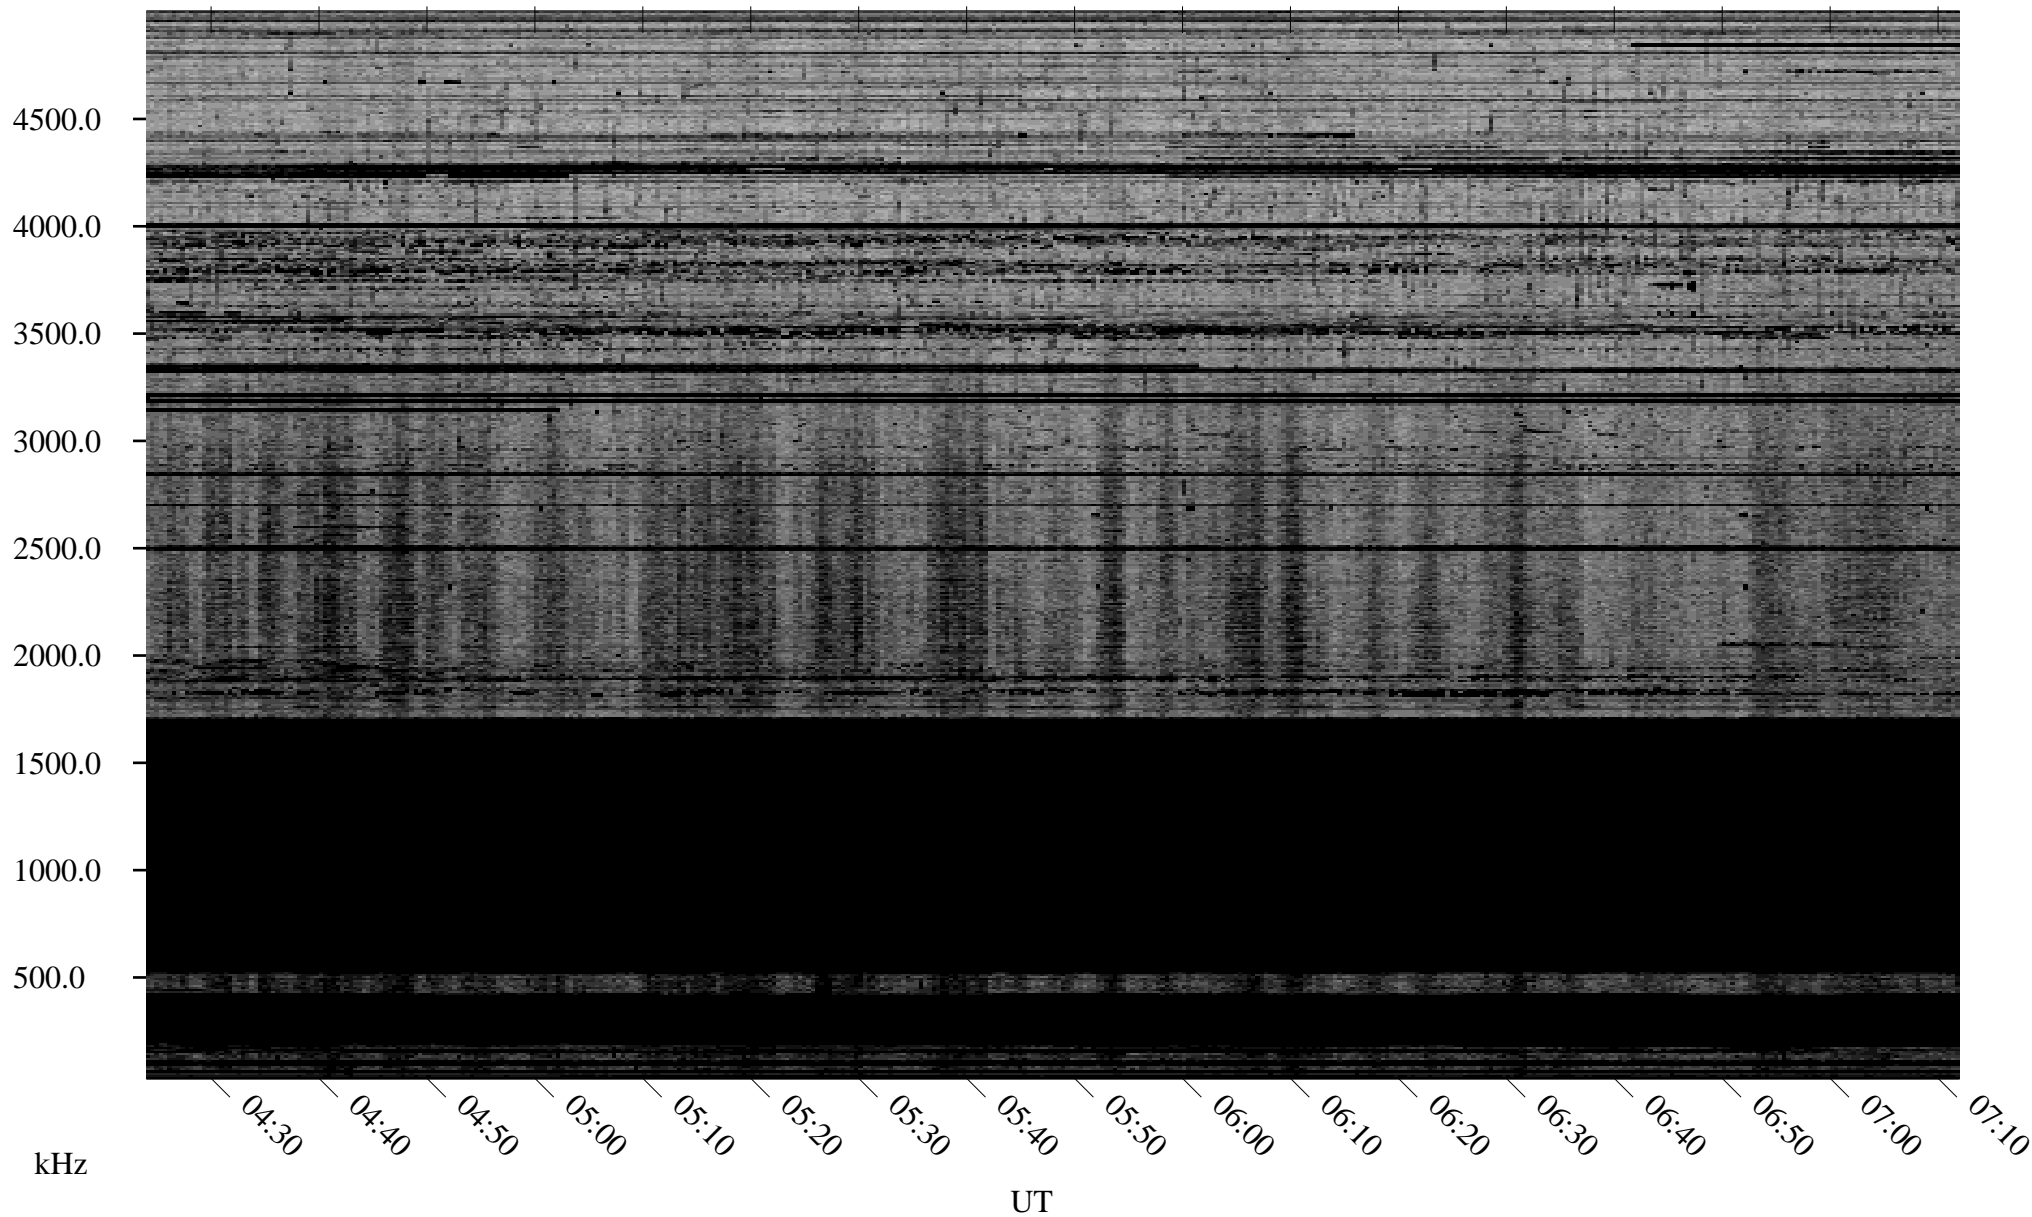

# 12/21/2009 Churchill, Manitoba

Linear Scale    Black = 161    White = 15

ch093551.r00SUm max\_12

Page 1

# 12/21/2009 Churchill, Manitoba

Linear Scale    Black = 161    White = 15

ch093551.r00SUm max\_12

Page 2

# 12/22/2009 Churchill, Manitoba

Linear Scale    Black = 161    White = 15

ch093551.r00SUM max\_12

Page 3

# 12/22/2009 Churchill, Manitoba

Linear Scale    Black = 161    White = 15

ch093551.r00SUm max\_12

Page 4