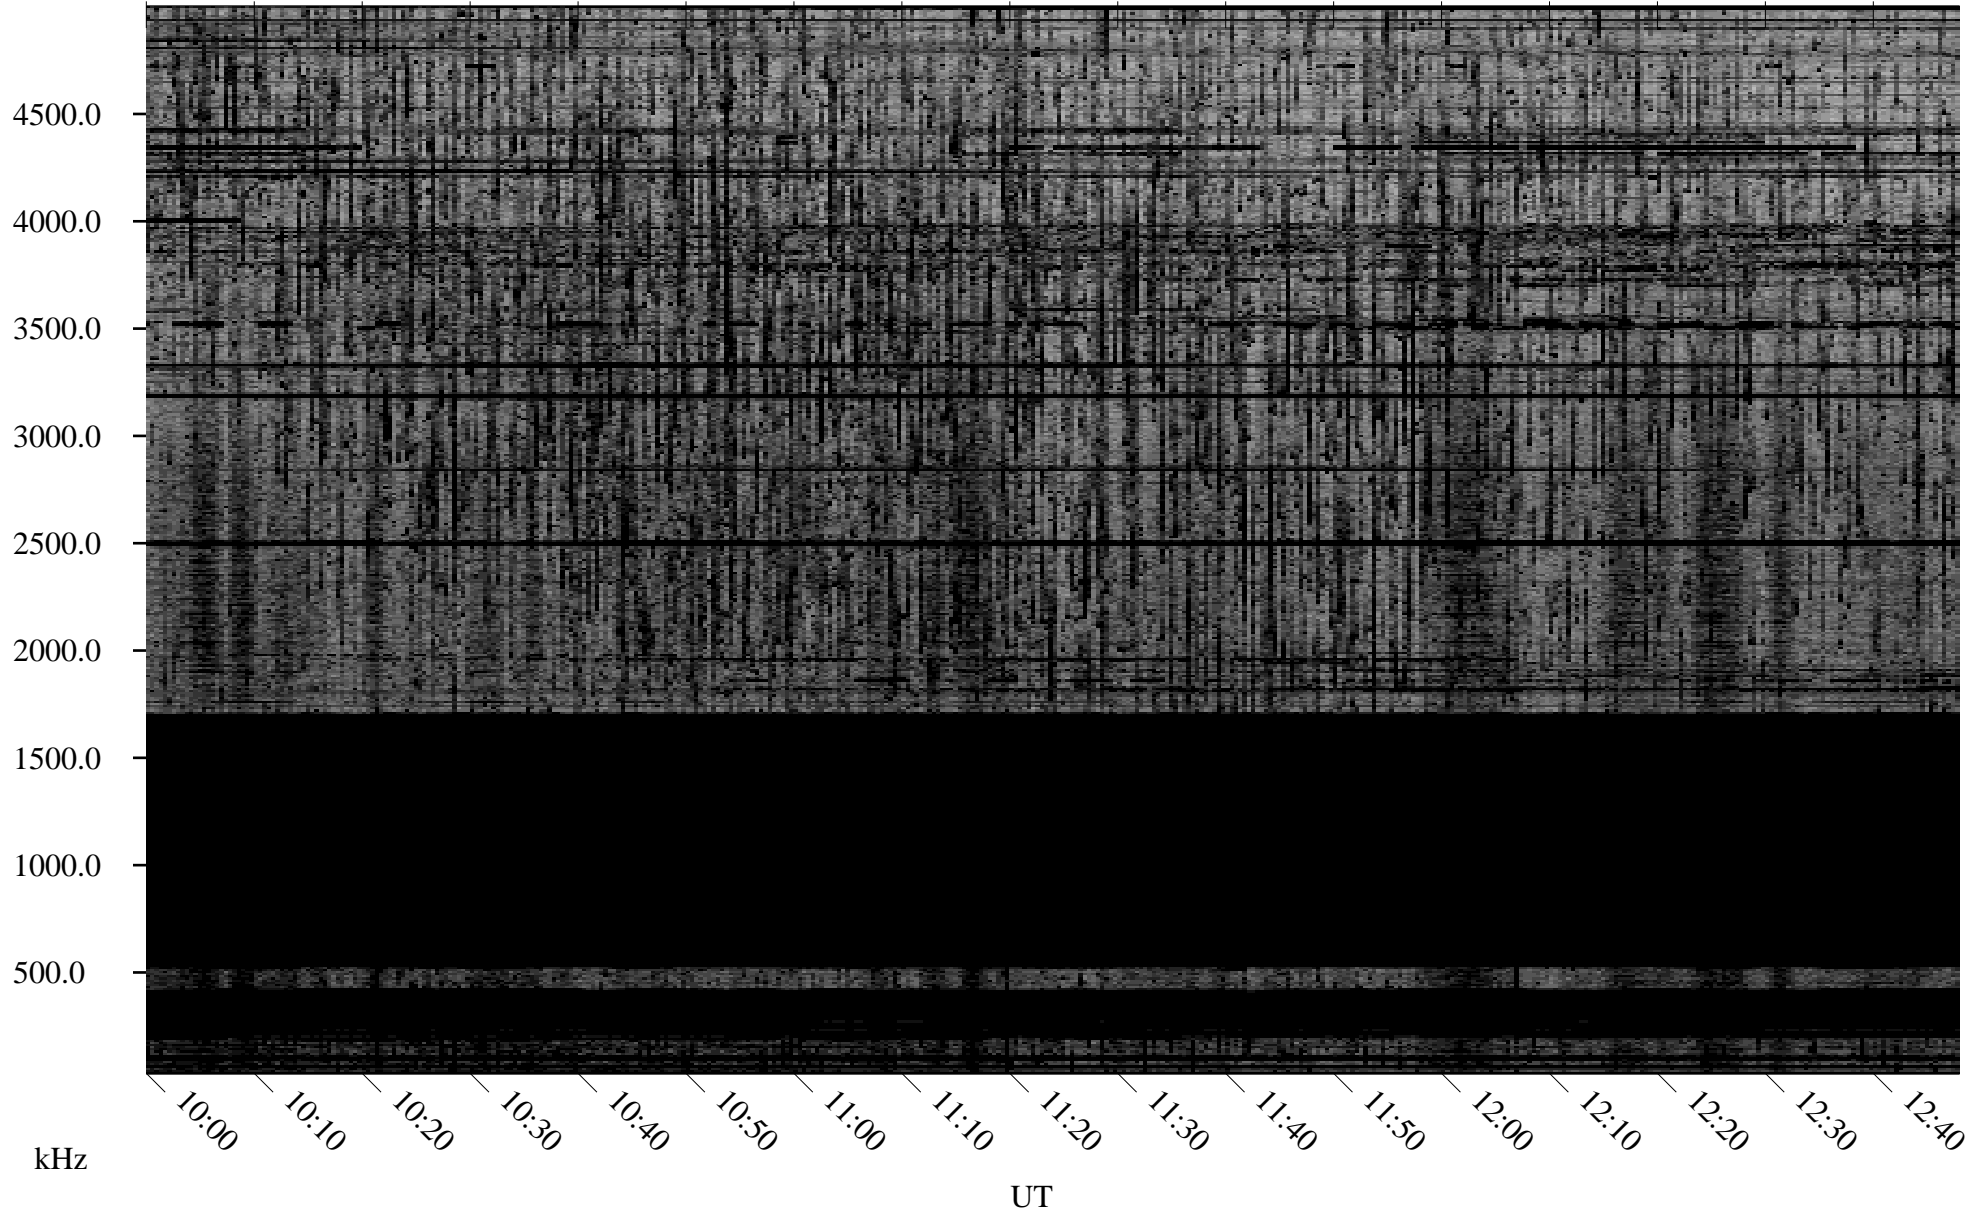

12/23/2009 Churchill, Manitoba

Linear Scale Black = 161 White = 15

ch09356l.r00SUm max_12

Page 5

12/23/2009 Churchill, Manitoba

Linear Scale Black = 161 White = 15

ch09356l.r00SUm max_12

Page 6

12/23/2009 Churchill, Manitoba

Linear Scale Black = 161 White = 15

ch09356l.r00SUm max_12

Page 7

12/23/2009 Churchill, Manitoba

Linear Scale Black = 161 White = 15

ch09356l.r00SUm max_12