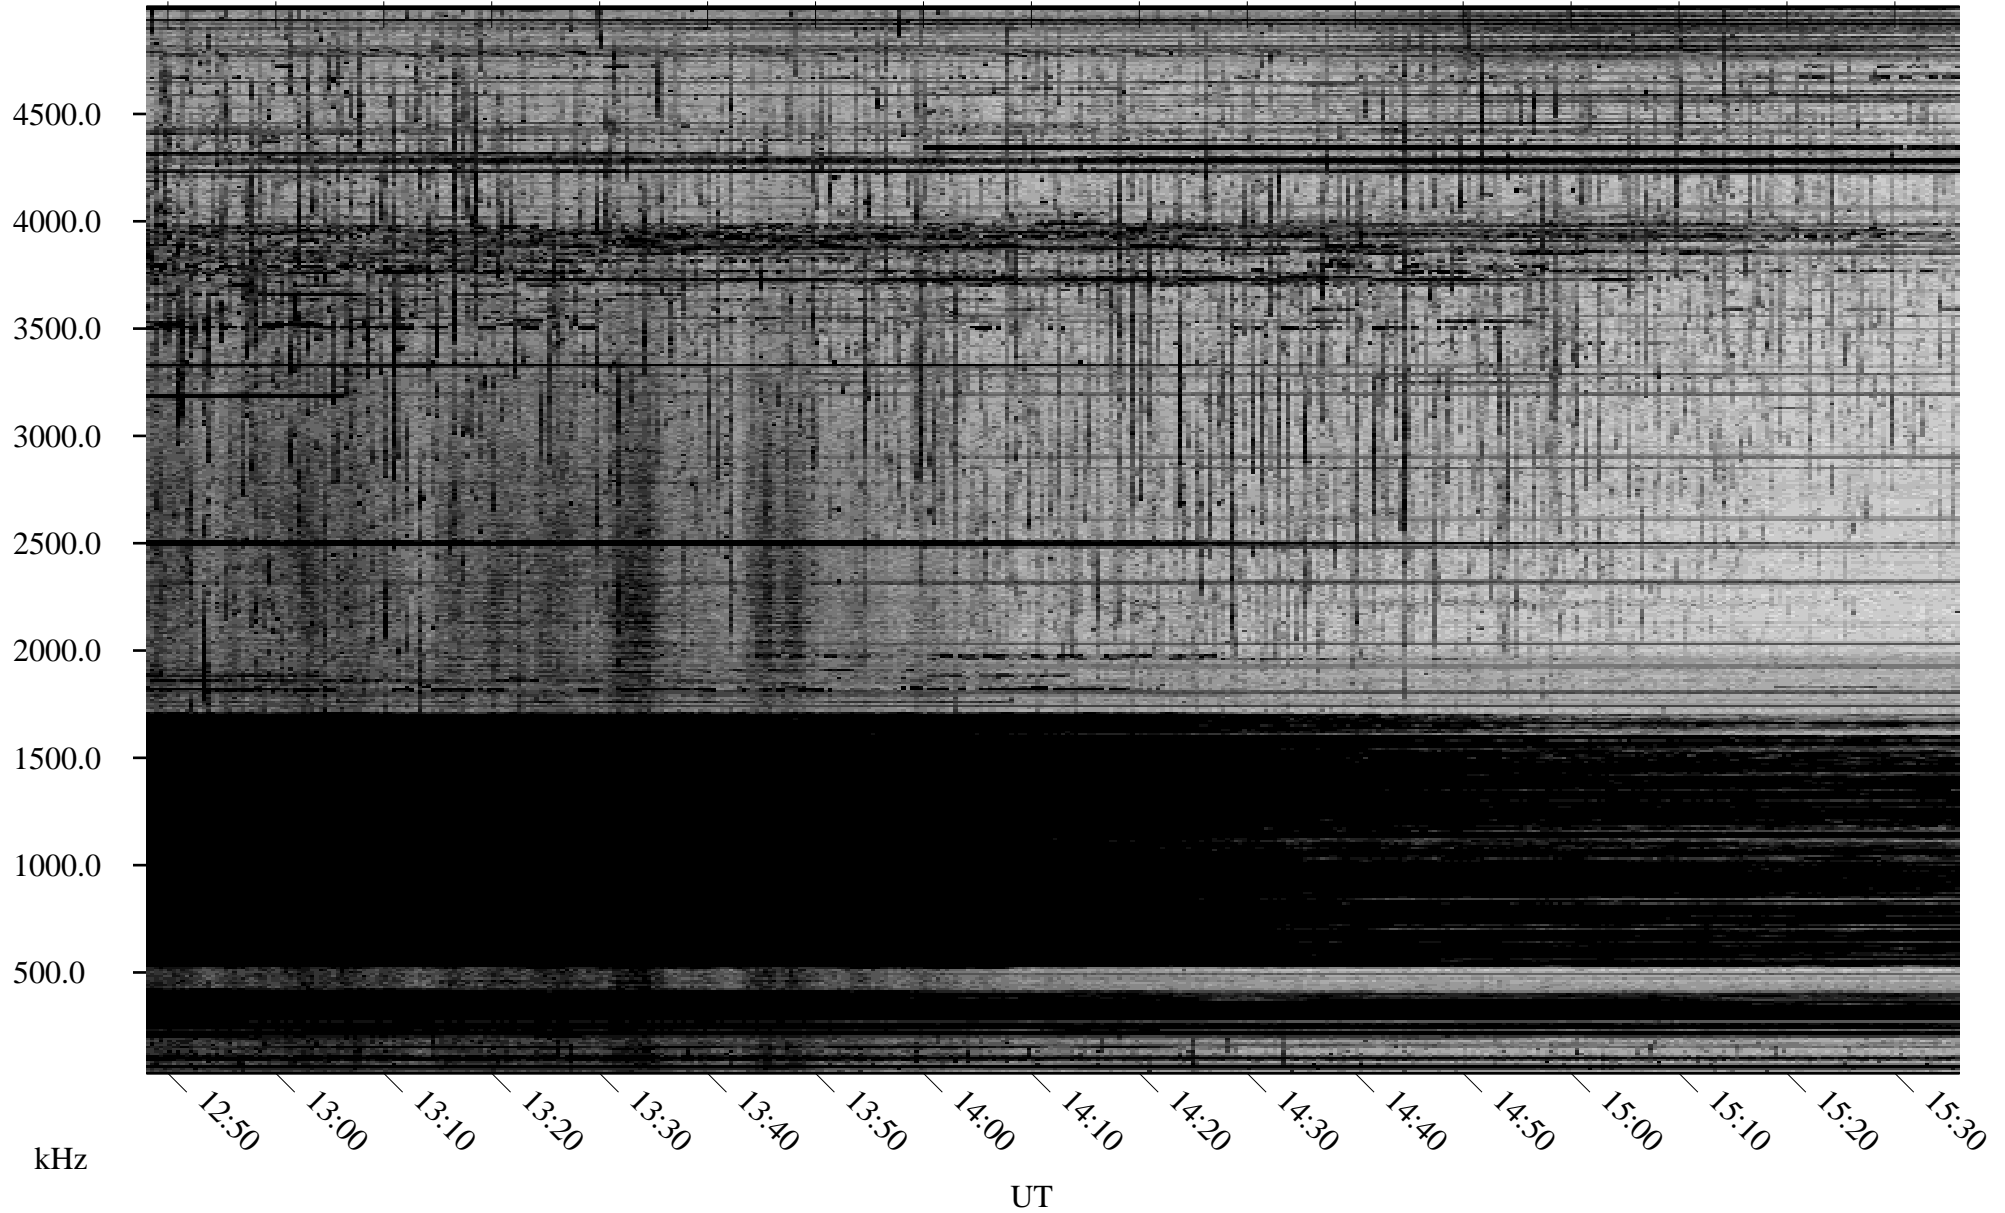

12/23/2009 Churchill, Manitoba

Linear Scale Black = 161 White = 15

ch09356l.r00SUm max_12

Page 3

12/23/2009 Churchill, Manitoba

Linear Scale Black = 161 White = 15

ch09356l.r00SUm max_12

Page 4

12/23/2009 Churchill, Manitoba

Linear Scale Black = 161 White = 15

ch09356l.r00SUm max_12

Page 5

12/23/2009 Churchill, Manitoba

Linear Scale Black = 161 White = 15

ch09356l.r00SUm max_12

Page 6

12/23/2009 Churchill, Manitoba

Linear Scale Black = 161 White = 15

ch09356l.r00SUm max_12

Page 7

12/23/2009 Churchill, Manitoba

Linear Scale Black = 161 White = 15

ch09356l.r00SUm max_12