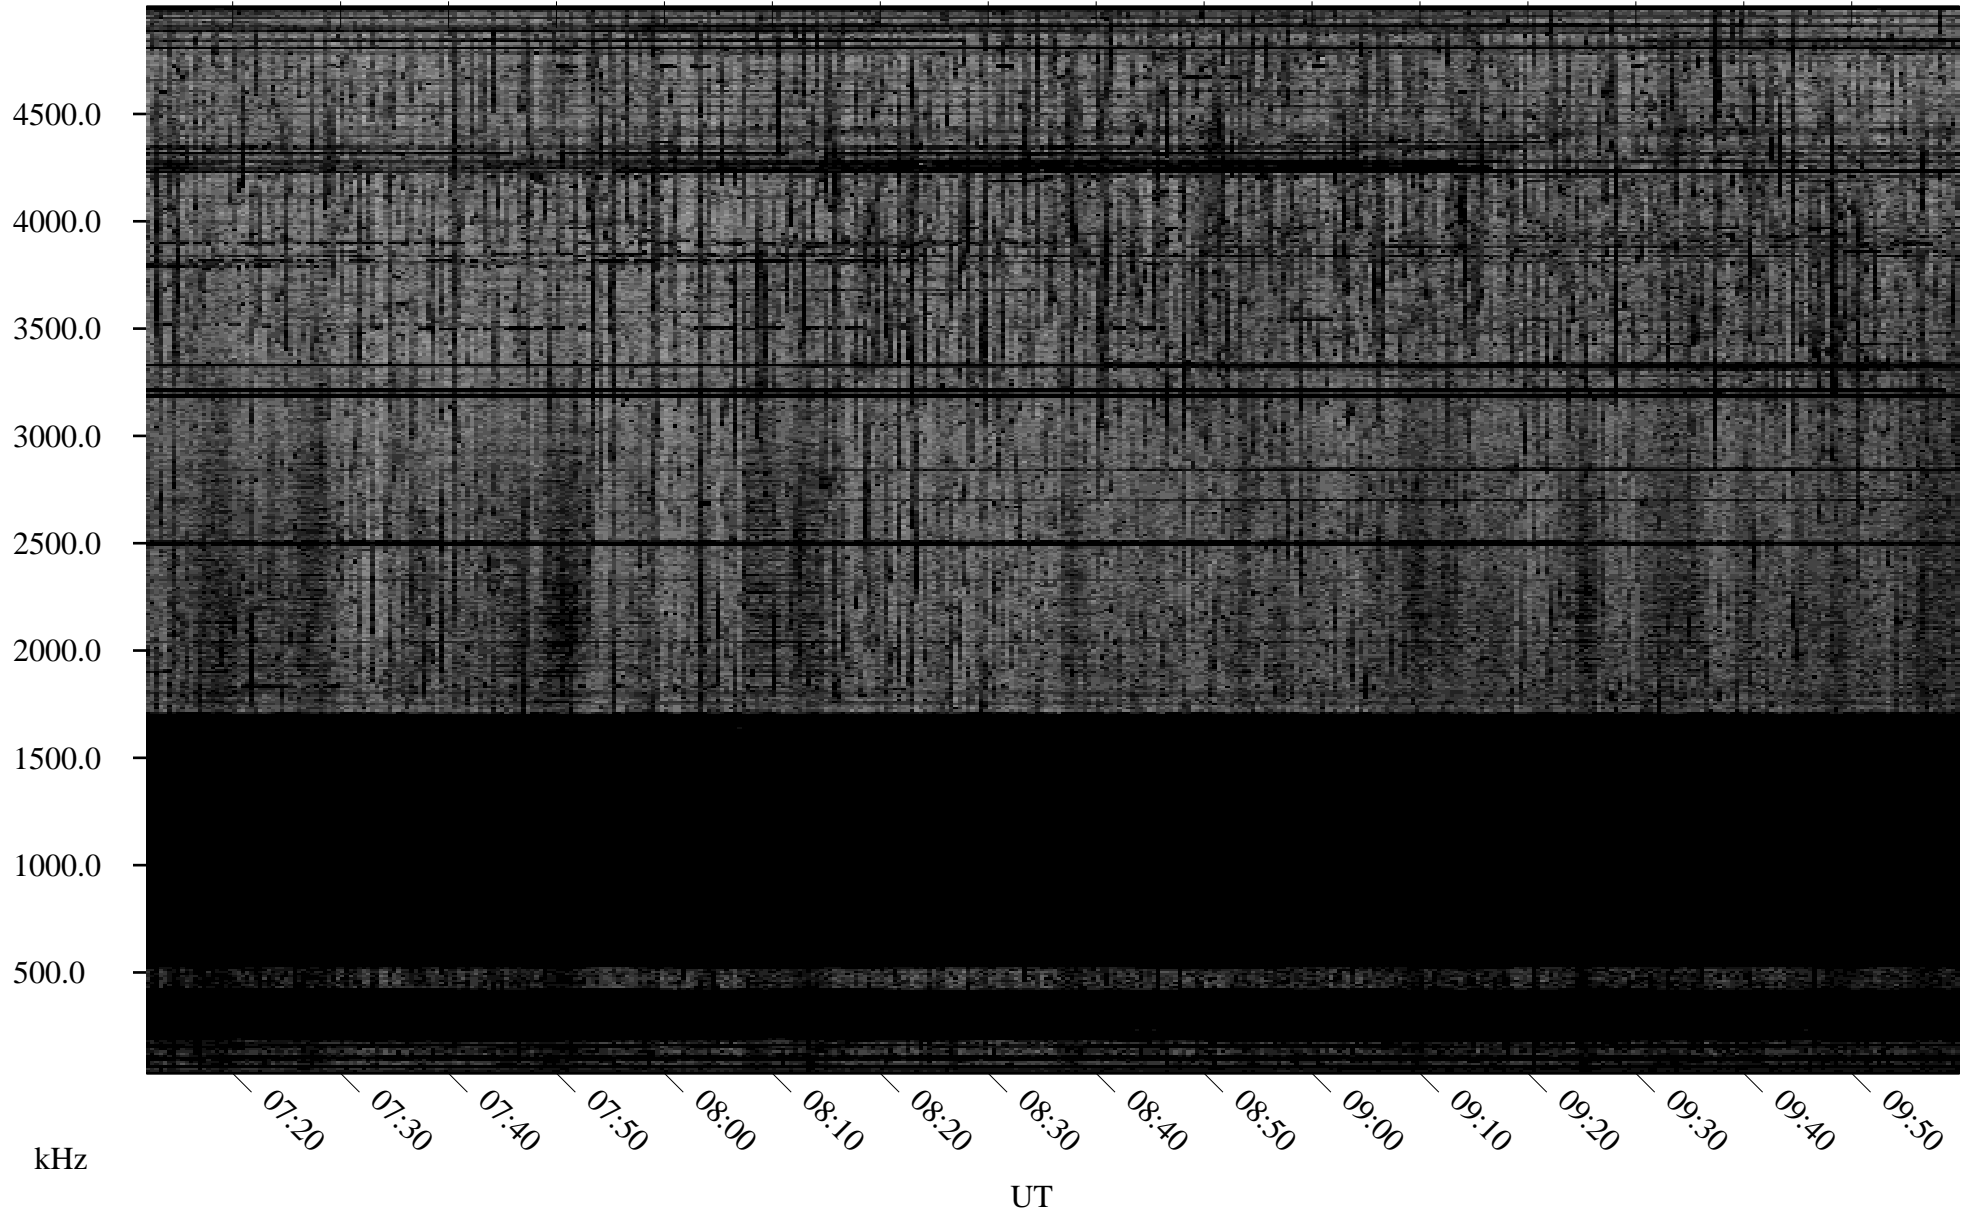

12/23/2009 Churchill, Manitoba

Linear Scale Black = 161 White = 15

ch09357l.r00SUm max_12

Page 1

12/23/2009 Churchill, Manitoba

Linear Scale Black = 161 White = 15

ch09357l.r00SUm max_12

Page 2

12/24/2009 Churchill, Manitoba

Linear Scale Black = 161 White = 15

ch09357l.r00SUm max_12

Page 3

12/24/2009 Churchill, Manitoba

Linear Scale Black = 161 White = 15

ch09357l.r00SUm max_12

Page 4

12/24/2009 Churchill, Manitoba

Linear Scale Black = 161 White = 15

ch09357l.r00SUm max_12

12/24/2009 Churchill, Manitoba

Linear Scale Black = 161 White = 15

ch09357l.r00SUm max_12

Page 6

12/24/2009 Churchill, Manitoba

Linear Scale Black = 161 White = 15

ch09357l.r00SUm max_12

Page 7

12/24/2009 Churchill, Manitoba

Linear Scale Black = 161 White = 15

ch093571.r00SUm max_12