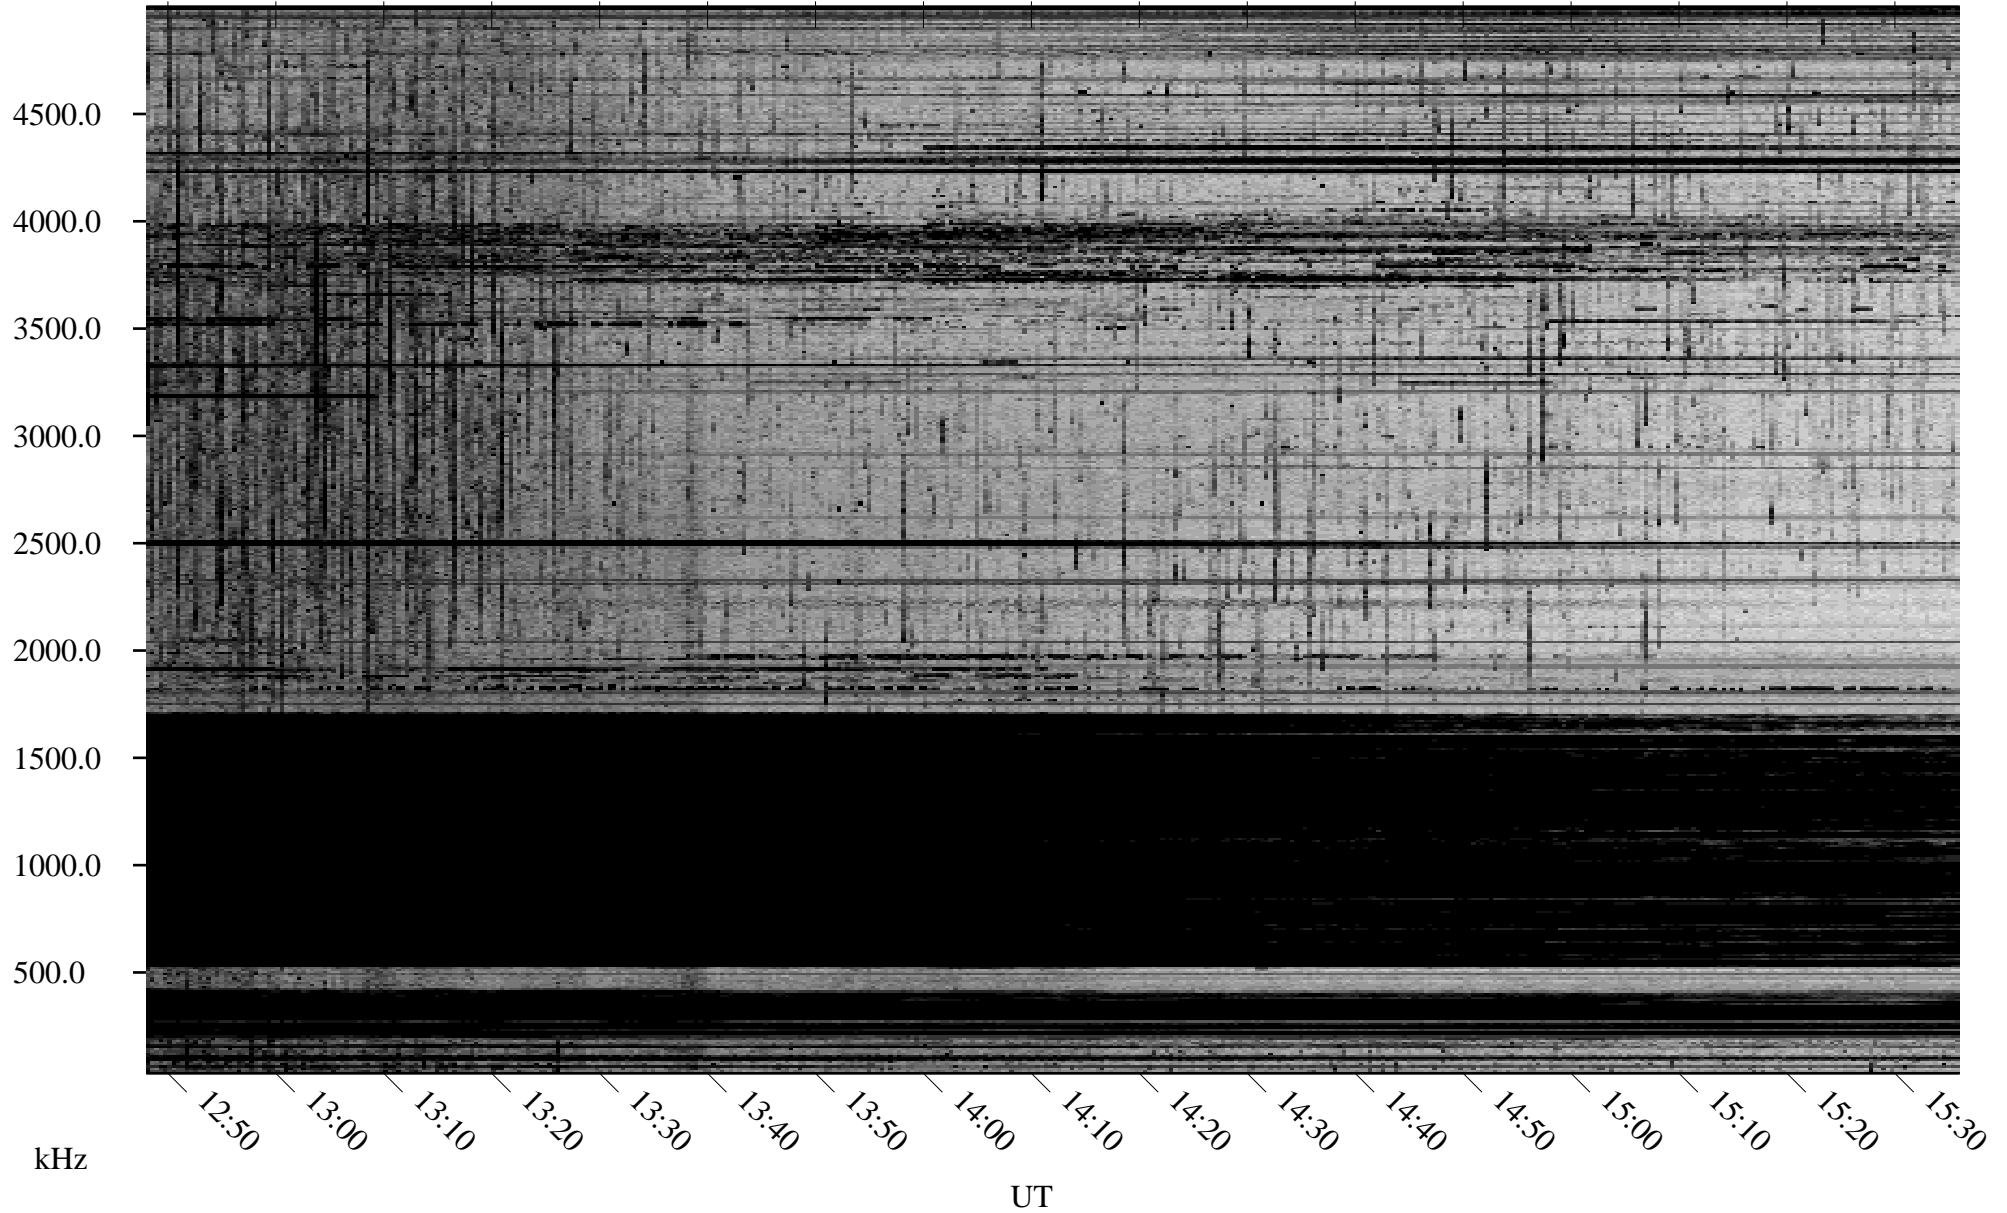

12/24/2009 Churchill, Manitoba

Linear Scale Black = 161 White = 15

ch09357l.r00SUm max_12

12/24/2009 Churchill, Manitoba

Linear Scale Black = 161 White = 15

ch09357l.r00SUm max_12

Page 6

12/24/2009 Churchill, Manitoba

Linear Scale Black = 161 White = 15

ch09357l.r00SUm max_12

Page 7

12/24/2009 Churchill, Manitoba

Linear Scale Black = 161 White = 15

ch093571.r00SUm max_12