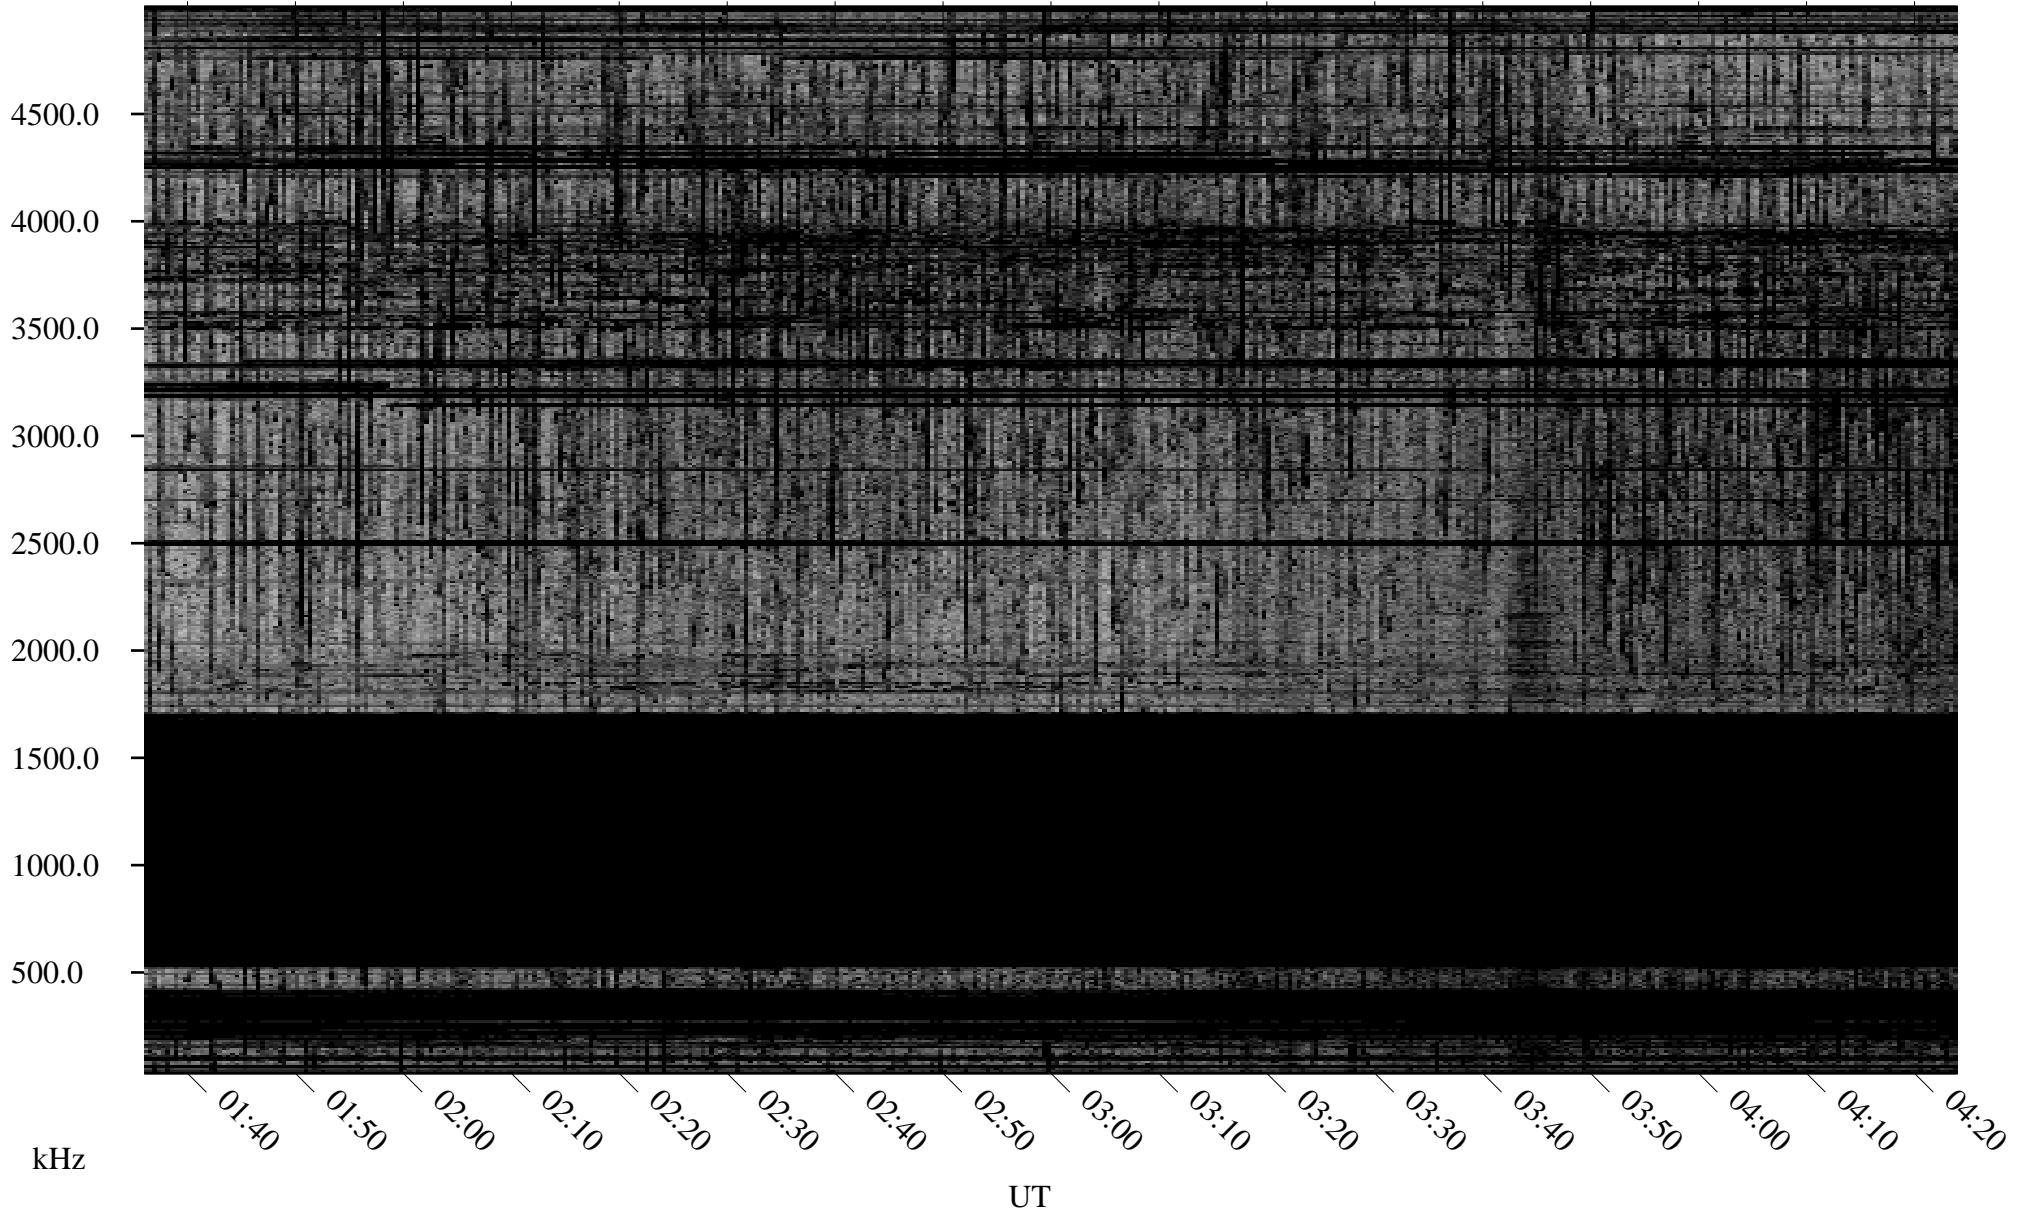

12/23/2009 Churchill, Manitoba

Linear Scale Black = 161 White = 15

ch09357l.r00SUm max_12

Page 1

12/23/2009 Churchill, Manitoba

Linear Scale Black = 161 White = 15

ch09357l.r00SUm max_12

Page 2

12/24/2009 Churchill, Manitoba

Linear Scale Black = 161 White = 15

ch09357l.r00SUm max_12

Page 3

12/24/2009 Churchill, Manitoba

Linear Scale Black = 161 White = 15

ch09357l.r00SUm max_12

Page 4

12/24/2009 Churchill, Manitoba

Linear Scale Black = 161 White = 15

ch09357l.r00SUm max_12

12/24/2009 Churchill, Manitoba

Linear Scale Black = 161 White = 15

ch09357l.r00SUm max_12

Page 6

12/24/2009 Churchill, Manitoba

Linear Scale Black = 161 White = 15

ch09357l.r00SUm max_12

Page 7

12/24/2009 Churchill, Manitoba

Linear Scale Black = 161 White = 15

ch093571.r00SUm max_12