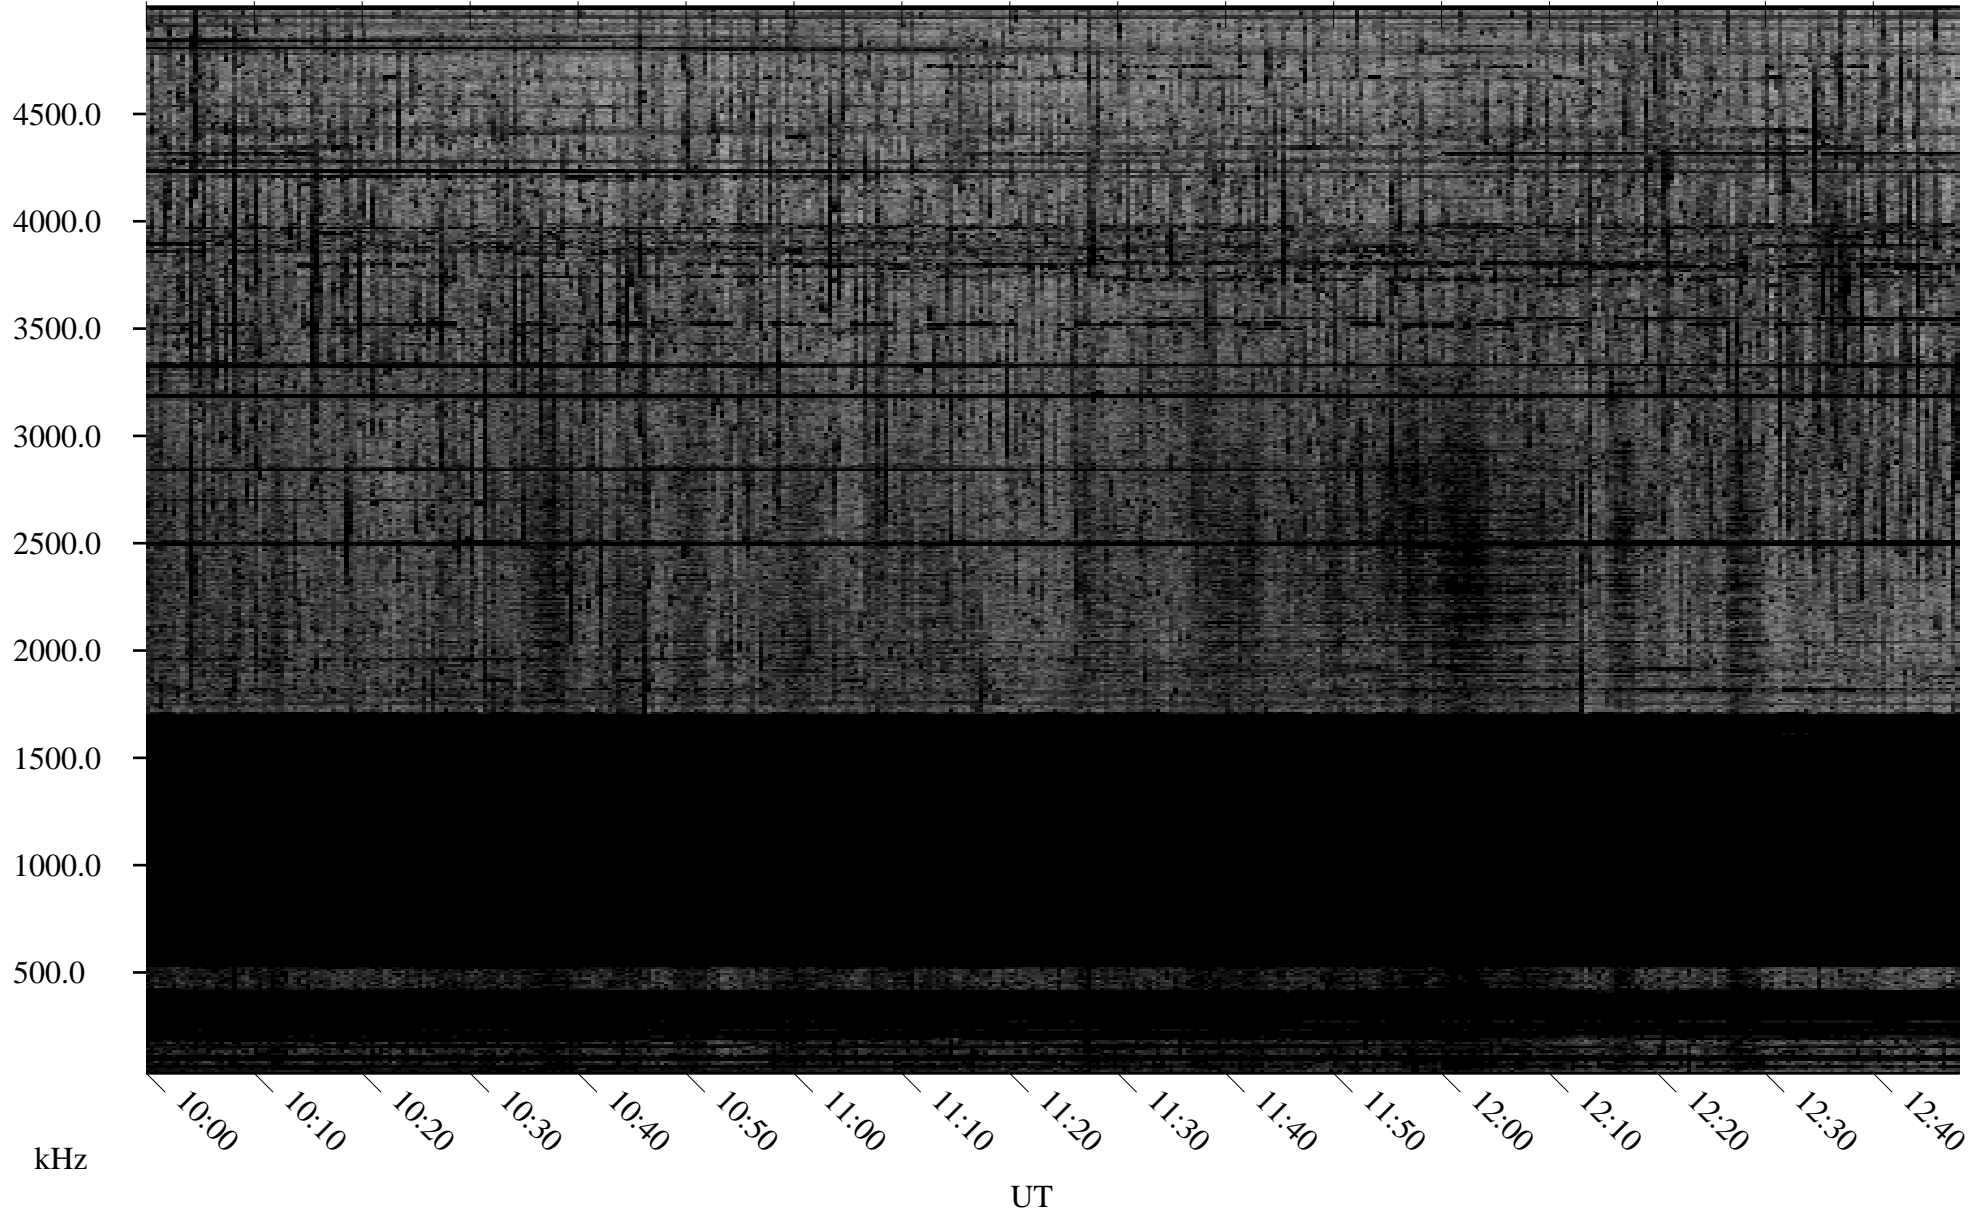

12/23/2009 Churchill, Manitoba

Linear Scale Black = 161 White = 15

ch09357l.r00SUm max_12

Page 1

12/23/2009 Churchill, Manitoba

Linear Scale Black = 161 White = 15

ch09357l.r00SUm max_12

Page 2

12/24/2009 Churchill, Manitoba

Linear Scale Black = 161 White = 15

ch09357l.r00SUm max_12

Page 3

12/24/2009 Churchill, Manitoba

Linear Scale Black = 161 White = 15

ch09357l.r00SUm max_12

Page 4

12/24/2009 Churchill, Manitoba

Linear Scale Black = 161 White = 15

ch09357l.r00SUm max_12

12/24/2009 Churchill, Manitoba

Linear Scale Black = 161 White = 15

ch09357l.r00SUm max_12

Page 6

12/24/2009 Churchill, Manitoba

Linear Scale Black = 161 White = 15

ch09357l.r00SUm max_12

Page 7

12/24/2009 Churchill, Manitoba

Linear Scale Black = 161 White = 15

ch093571.r00SUm max_12