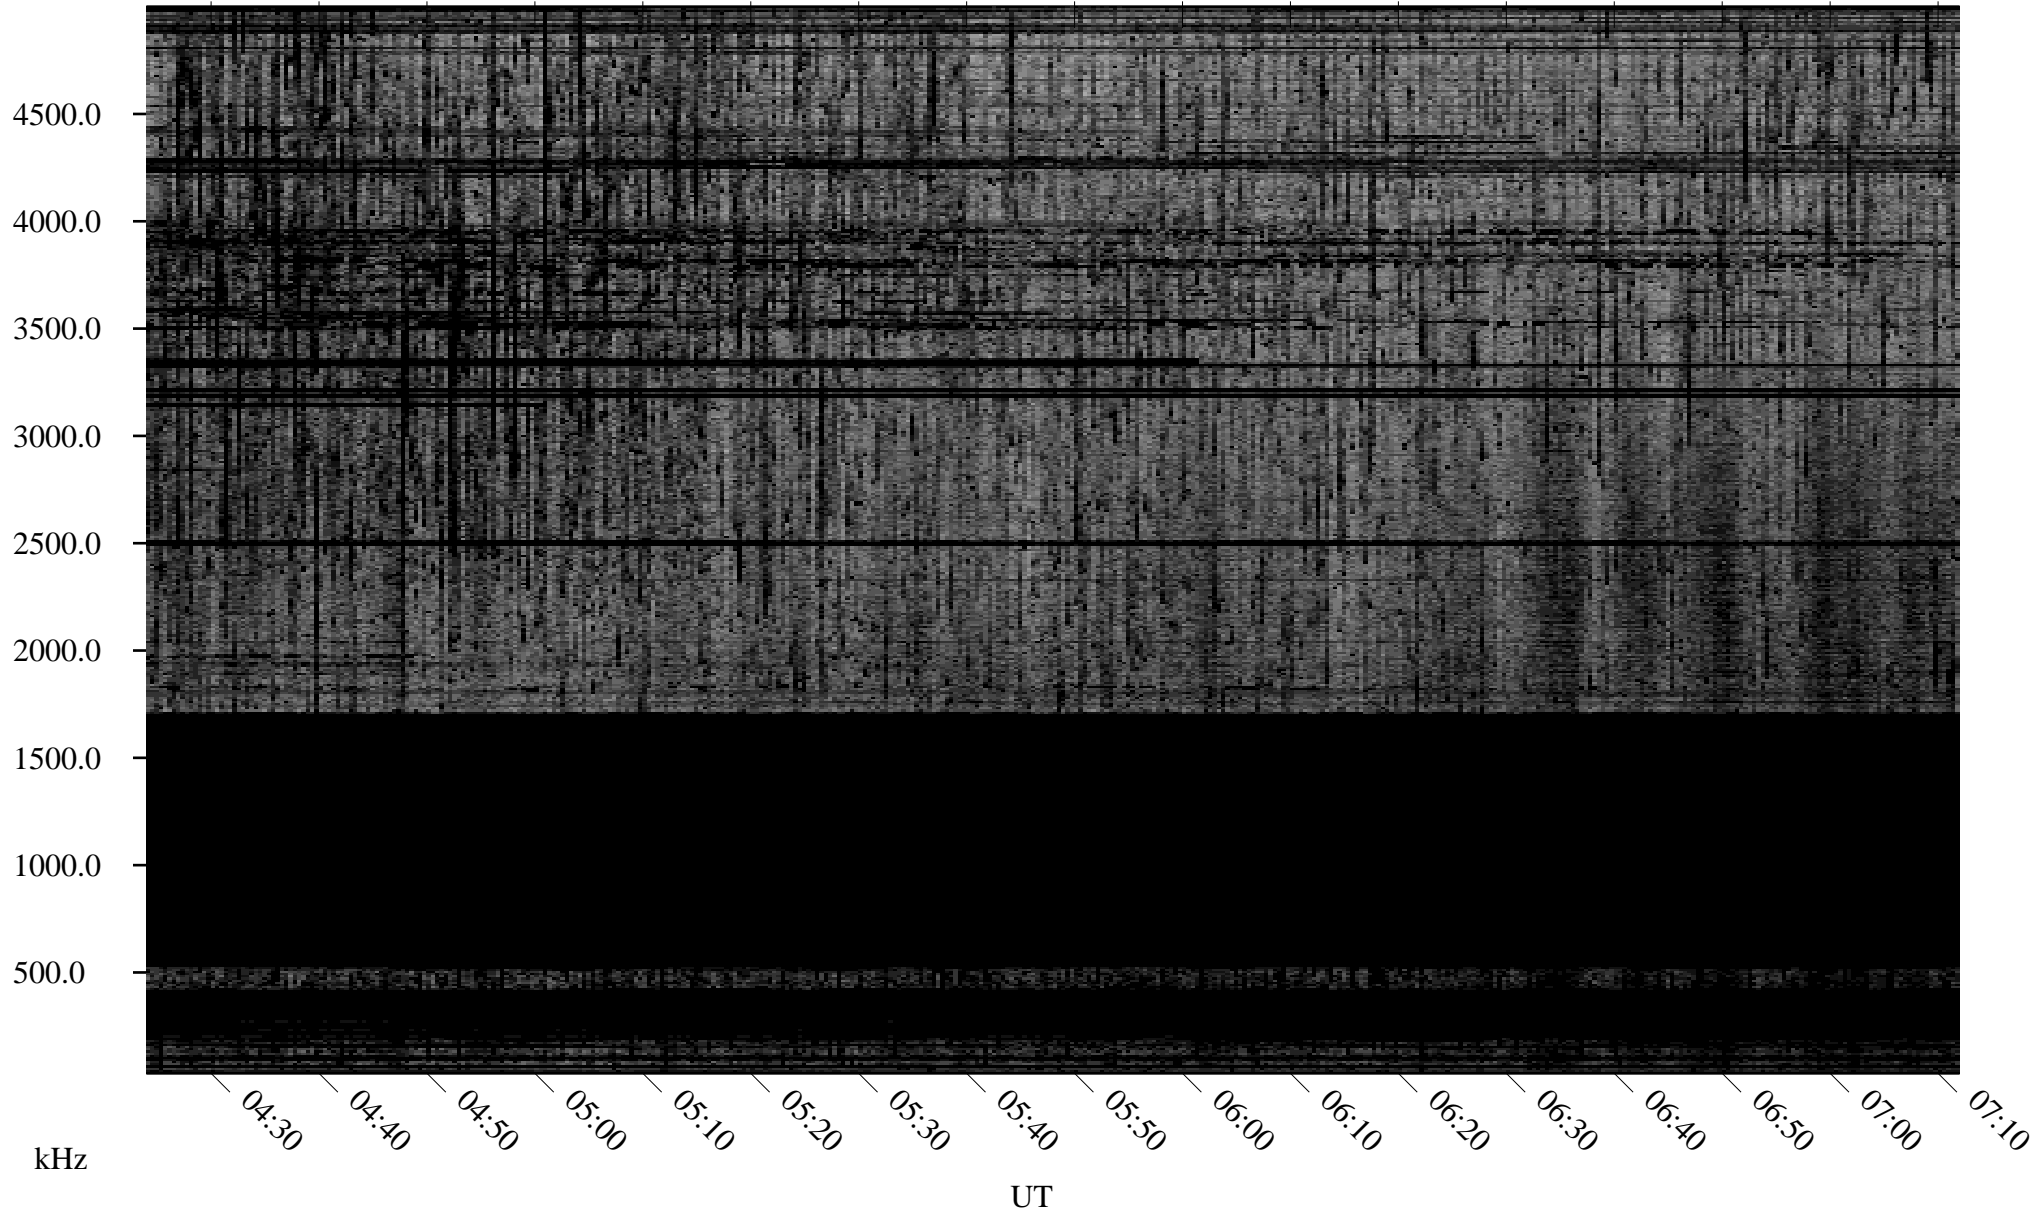

12/23/2009 Churchill, Manitoba

Linear Scale Black = 161 White = 15

ch09357l.r00SUm max_12

Page 1

12/23/2009 Churchill, Manitoba

Linear Scale Black = 161 White = 15

ch09357l.r00SUm max_12

Page 2

12/24/2009 Churchill, Manitoba

Linear Scale Black = 161 White = 15

ch09357l.r00SUm max_12

Page 3

12/24/2009 Churchill, Manitoba

Linear Scale Black = 161 White = 15

ch09357l.r00SUm max_12

Page 4

12/24/2009 Churchill, Manitoba

Linear Scale Black = 161 White = 15

ch09357l.r00SUm max_12

12/24/2009 Churchill, Manitoba

Linear Scale Black = 161 White = 15

ch09357l.r00SUm max_12

Page 6

12/24/2009 Churchill, Manitoba

Linear Scale Black = 161 White = 15

ch09357l.r00SUm max_12

Page 7

12/24/2009 Churchill, Manitoba

Linear Scale Black = 161 White = 15

ch093571.r00SUm max_12