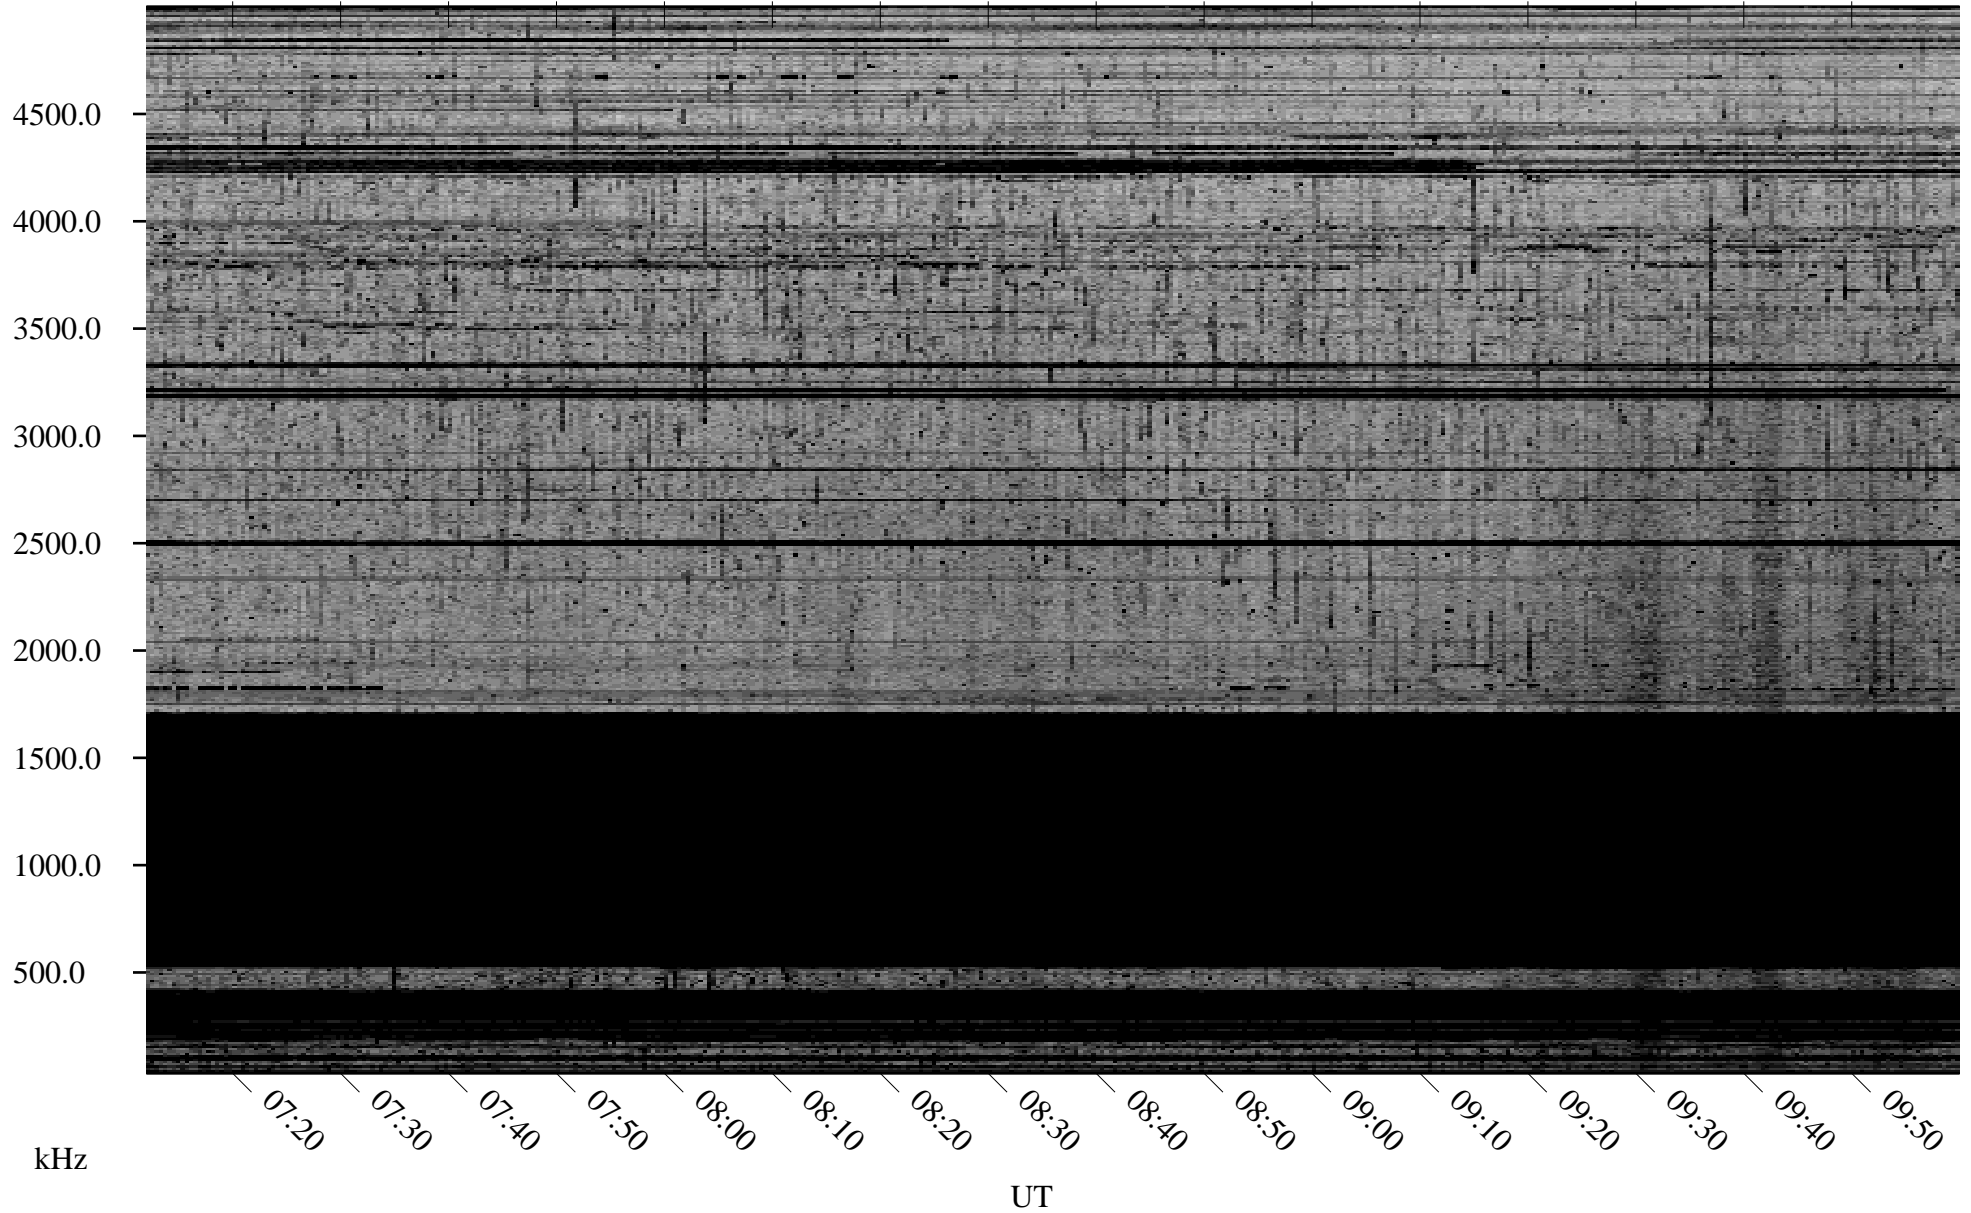

12/24/2009 Churchill, Manitoba

Linear Scale Black = 161 White = 15

ch09358l.r00SUm max_12

Page 1

12/24/2009 Churchill, Manitoba

Linear Scale Black = 161 White = 15

ch09358l.r00SUm max_12

Page 2

12/25/2009 Churchill, Manitoba

Linear Scale Black = 161 White = 15

ch09358l.r00SUm max_12

Page 3

12/25/2009 Churchill, Manitoba

Linear Scale Black = 161 White = 15

ch09358l.r00SUm max_12

Page 4

12/25/2009 Churchill, Manitoba

Linear Scale Black = 161 White = 15

ch09358l.r00SUm max_12

Page 5

12/25/2009 Churchill, Manitoba

Linear Scale Black = 161 White = 15

ch09358l.r00SUm max_12

Page 6

12/25/2009 Churchill, Manitoba

Linear Scale Black = 161 White = 15

ch09358l.r00SUm max_12

Page 7

12/25/2009 Churchill, Manitoba

Linear Scale Black = 161 White = 15

ch09358l.r00SUm max_12