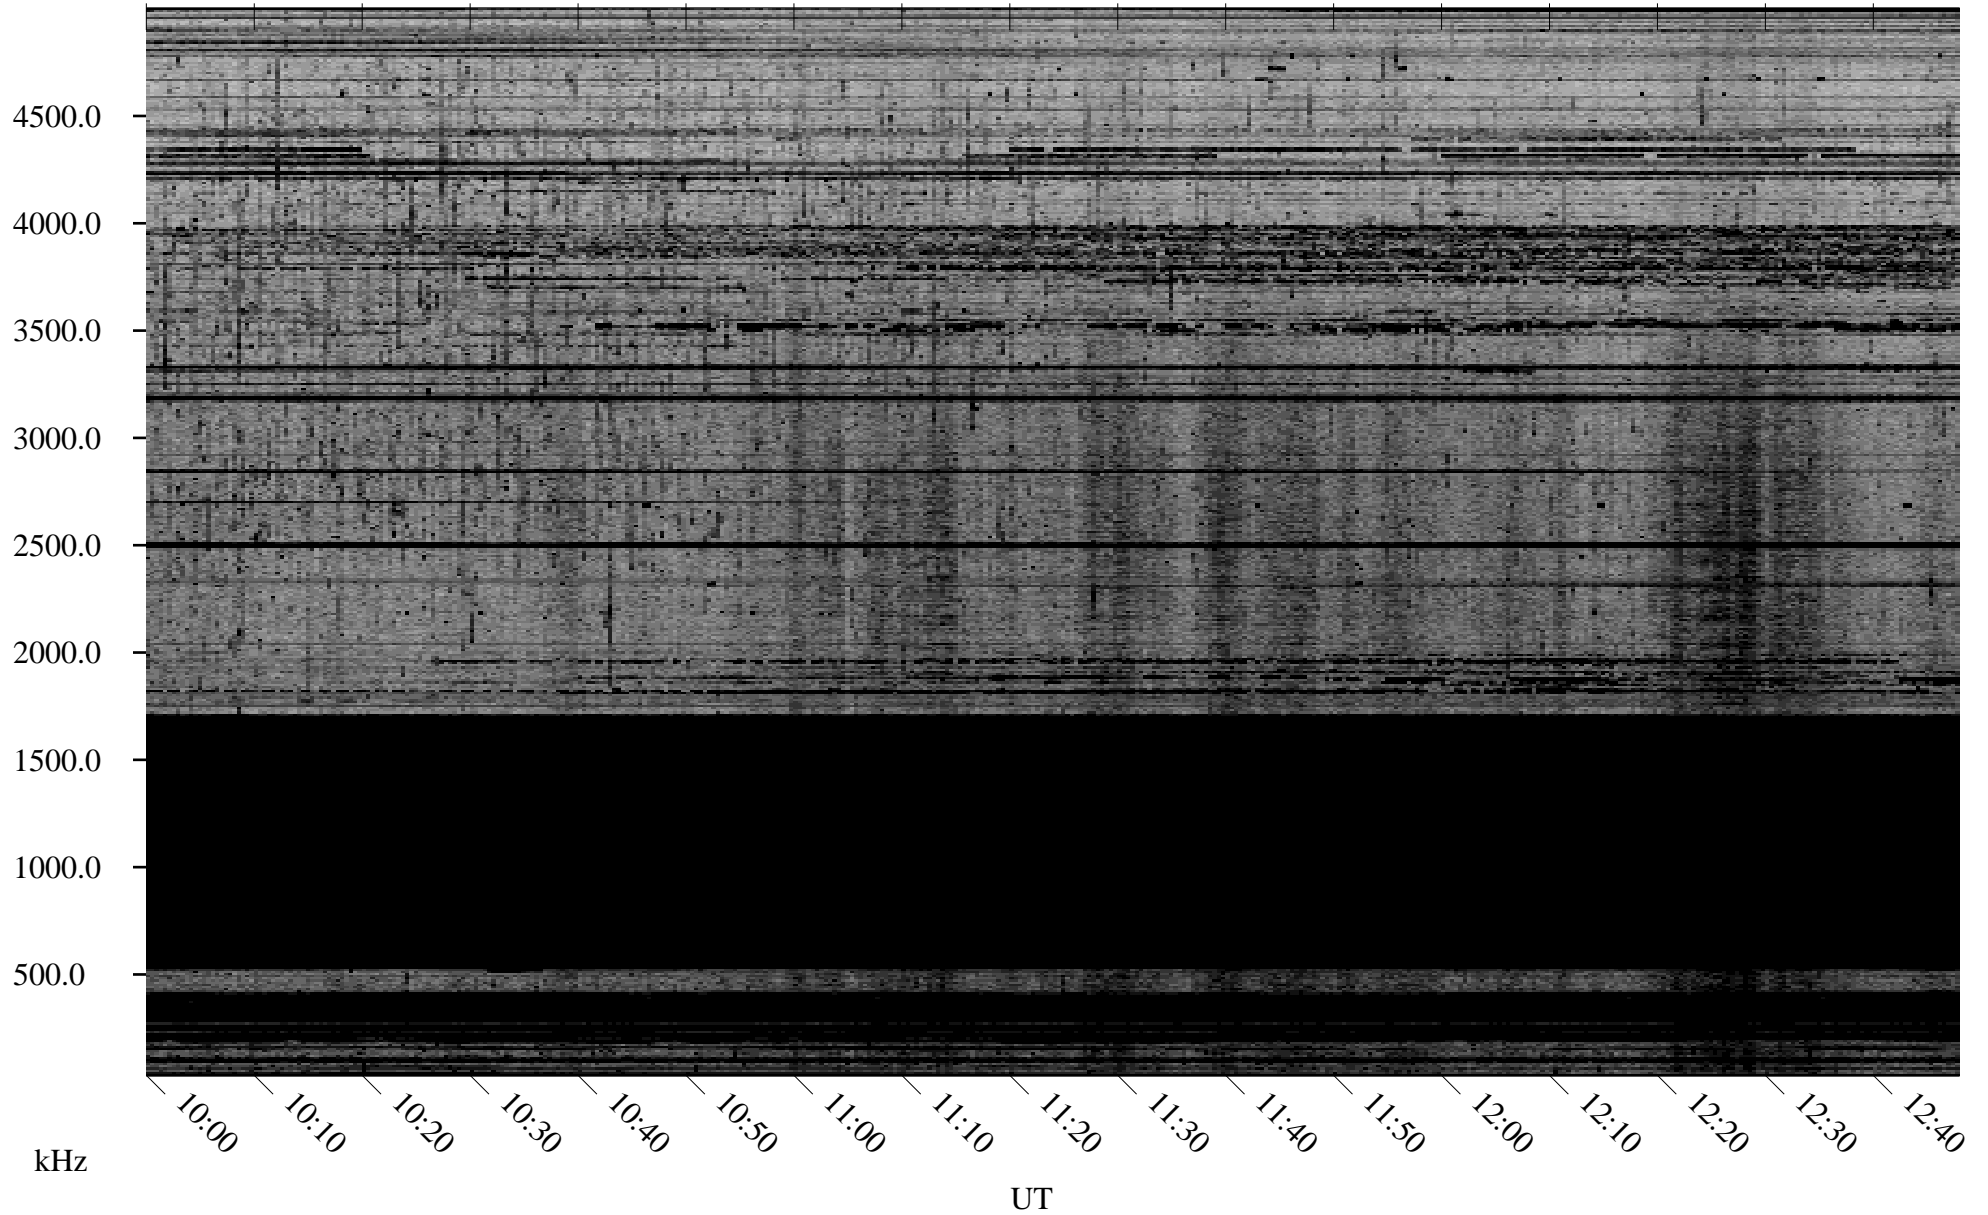

12/25/2009 Churchill, Manitoba

Linear Scale Black = 161 White = 15

ch09358l.r00SUm max_12

Page 5

12/25/2009 Churchill, Manitoba

Linear Scale Black = 161 White = 15

ch09358l.r00SUm max_12

Page 6

12/25/2009 Churchill, Manitoba

Linear Scale Black = 161 White = 15

ch09358l.r00SUm max_12

Page 7

12/25/2009 Churchill, Manitoba

Linear Scale Black = 161 White = 15

ch09358l.r00SUm max_12