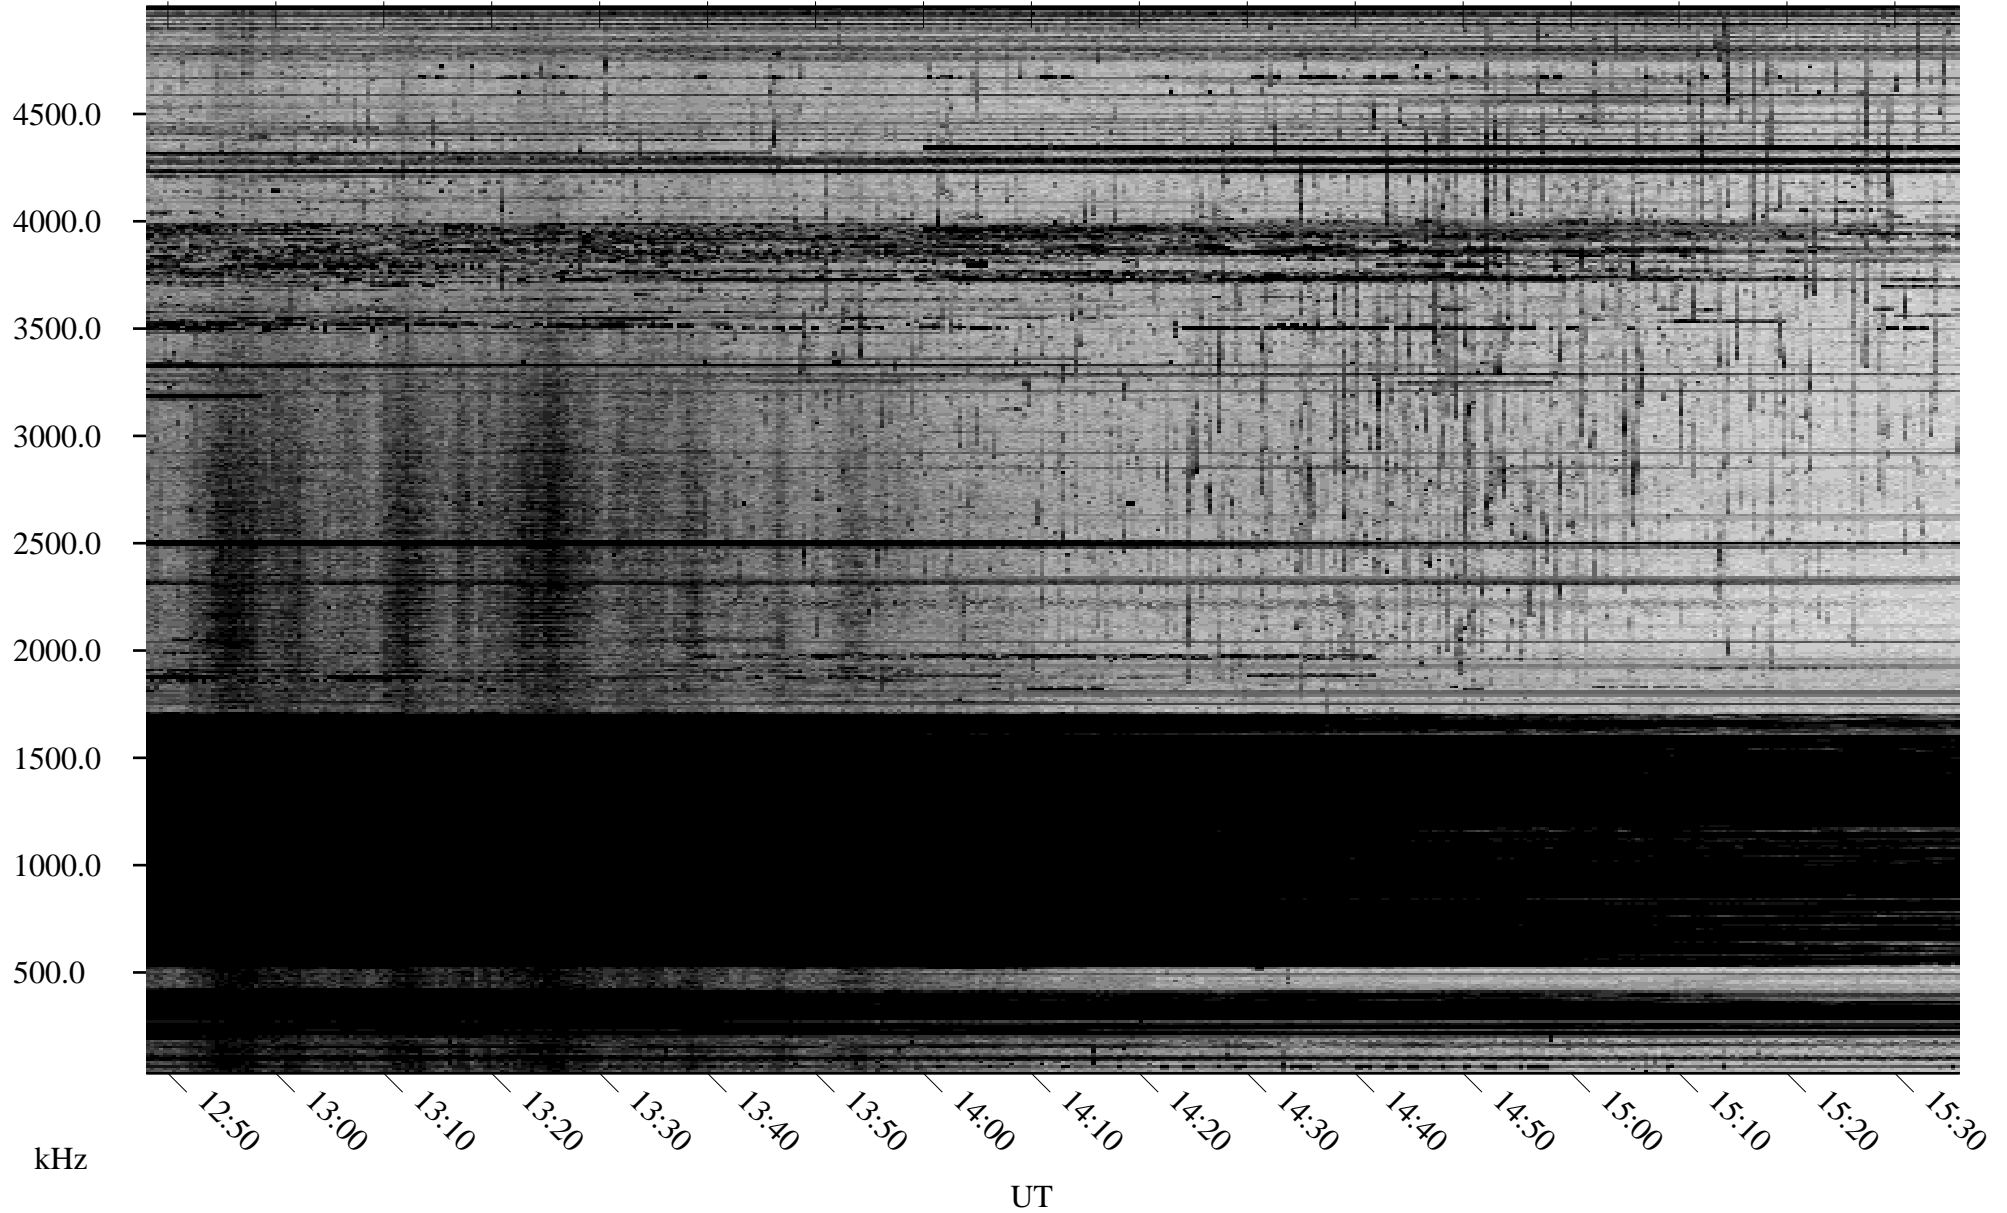

12/25/2009 Churchill, Manitoba

Linear Scale Black = 161 White = 15

ch09358l.r00SUm max_12

Page 5

12/25/2009 Churchill, Manitoba

Linear Scale Black = 161 White = 15

ch09358l.r00SUm max_12

Page 6

12/25/2009 Churchill, Manitoba

Linear Scale Black = 161 White = 15

ch09358l.r00SUm max_12

Page 7

12/25/2009 Churchill, Manitoba

Linear Scale Black = 161 White = 15

ch09358l.r00SUm max_12