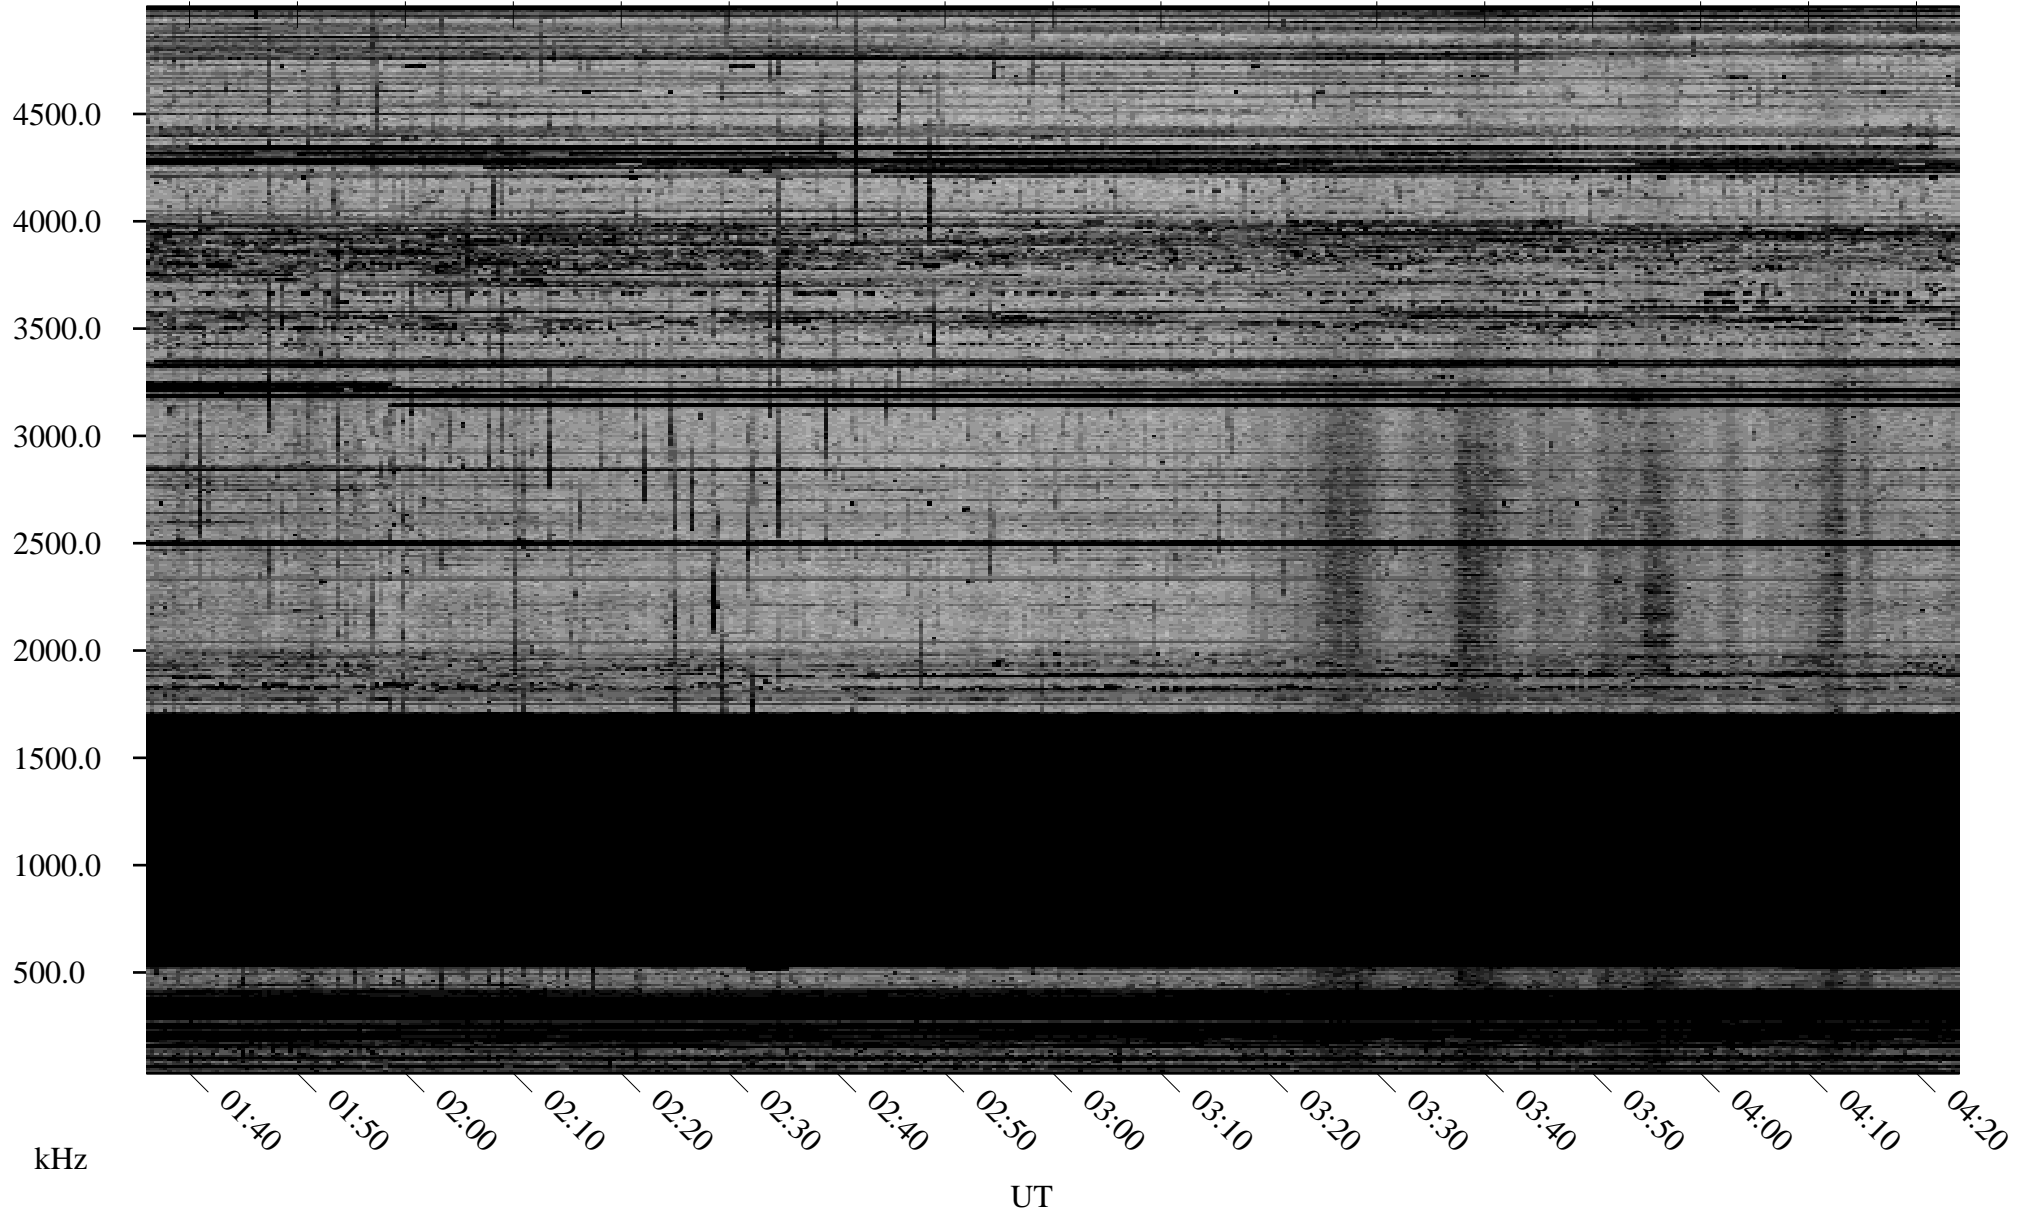

12/24/2009 Churchill, Manitoba

Linear Scale Black = 161 White = 15

ch09358l.r00SUm max_12

Page 1

12/24/2009 Churchill, Manitoba

Linear Scale Black = 161 White = 15

ch09358l.r00SUm max_12

Page 2

12/25/2009 Churchill, Manitoba

Linear Scale Black = 161 White = 15

ch09358l.r00SUm max_12

Page 3

12/25/2009 Churchill, Manitoba

Linear Scale Black = 161 White = 15

ch09358l.r00SUm max_12

Page 4

12/25/2009 Churchill, Manitoba

Linear Scale Black = 161 White = 15

ch09358l.r00SUm max_12

Page 5

12/25/2009 Churchill, Manitoba

Linear Scale Black = 161 White = 15

ch09358l.r00SUm max_12

Page 6

12/25/2009 Churchill, Manitoba

Linear Scale Black = 161 White = 15

ch09358l.r00SUm max_12

Page 7

12/25/2009 Churchill, Manitoba

Linear Scale Black = 161 White = 15

ch09358l.r00SUm max_12