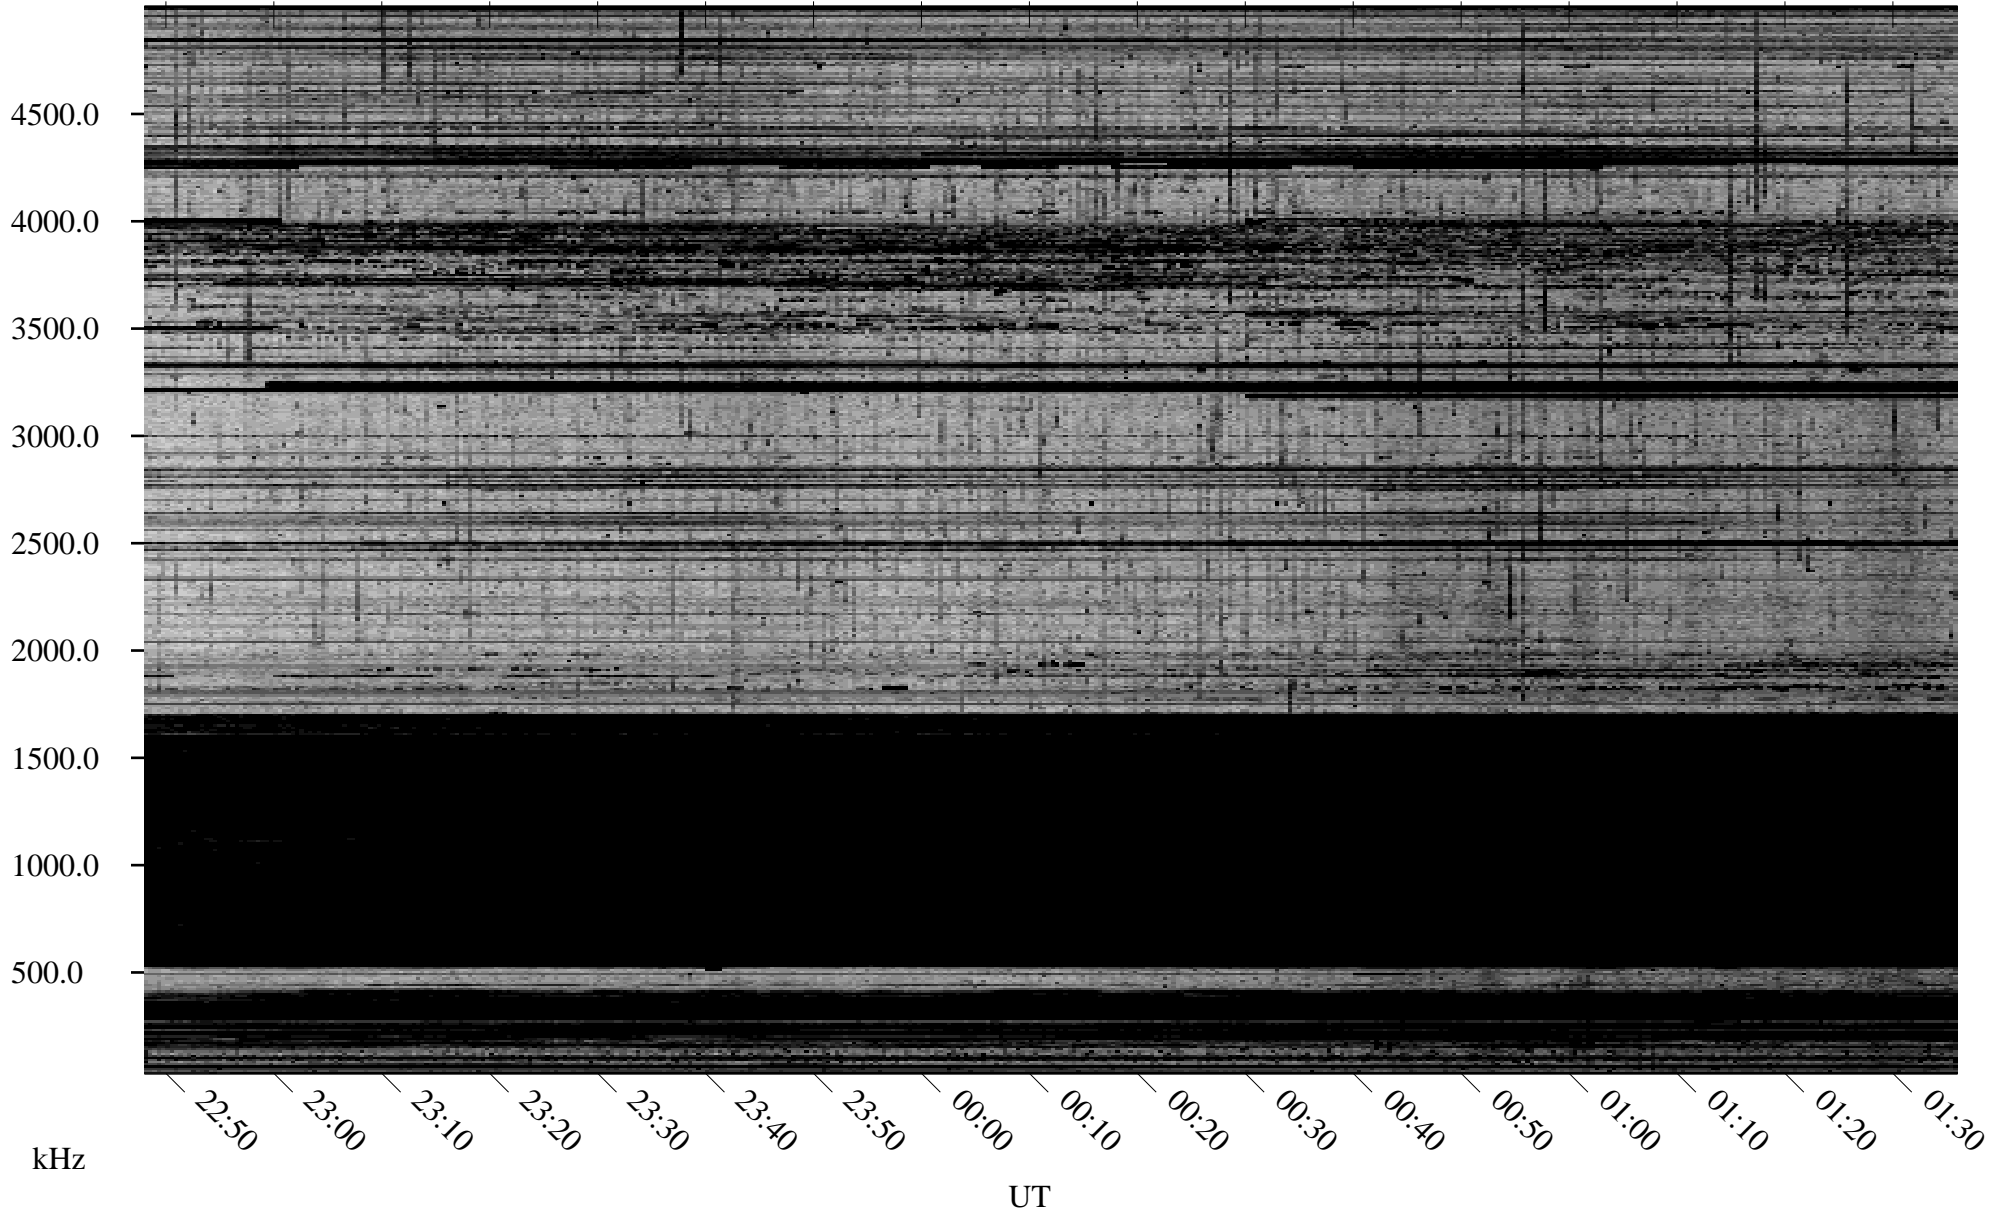

12/24/2009 Churchill, Manitoba

Linear Scale Black = 161 White = 15

ch09358l.r00SUm max_12

Page 1

12/24/2009 Churchill, Manitoba

Linear Scale Black = 161 White = 15

ch09358l.r00SUm max_12

Page 2

12/25/2009 Churchill, Manitoba

Linear Scale Black = 161 White = 15

ch09358l.r00SUm max_12

Page 3

12/25/2009 Churchill, Manitoba

Linear Scale Black = 161 White = 15

ch09358l.r00SUm max_12

Page 4

12/25/2009 Churchill, Manitoba

Linear Scale Black = 161 White = 15

ch09358l.r00SUm max_12

Page 5

12/25/2009 Churchill, Manitoba

Linear Scale Black = 161 White = 15

ch09358l.r00SUm max_12

Page 6

12/25/2009 Churchill, Manitoba

Linear Scale Black = 161 White = 15

ch09358l.r00SUm max_12

Page 7

12/25/2009 Churchill, Manitoba

Linear Scale Black = 161 White = 15

ch09358l.r00SUm max_12