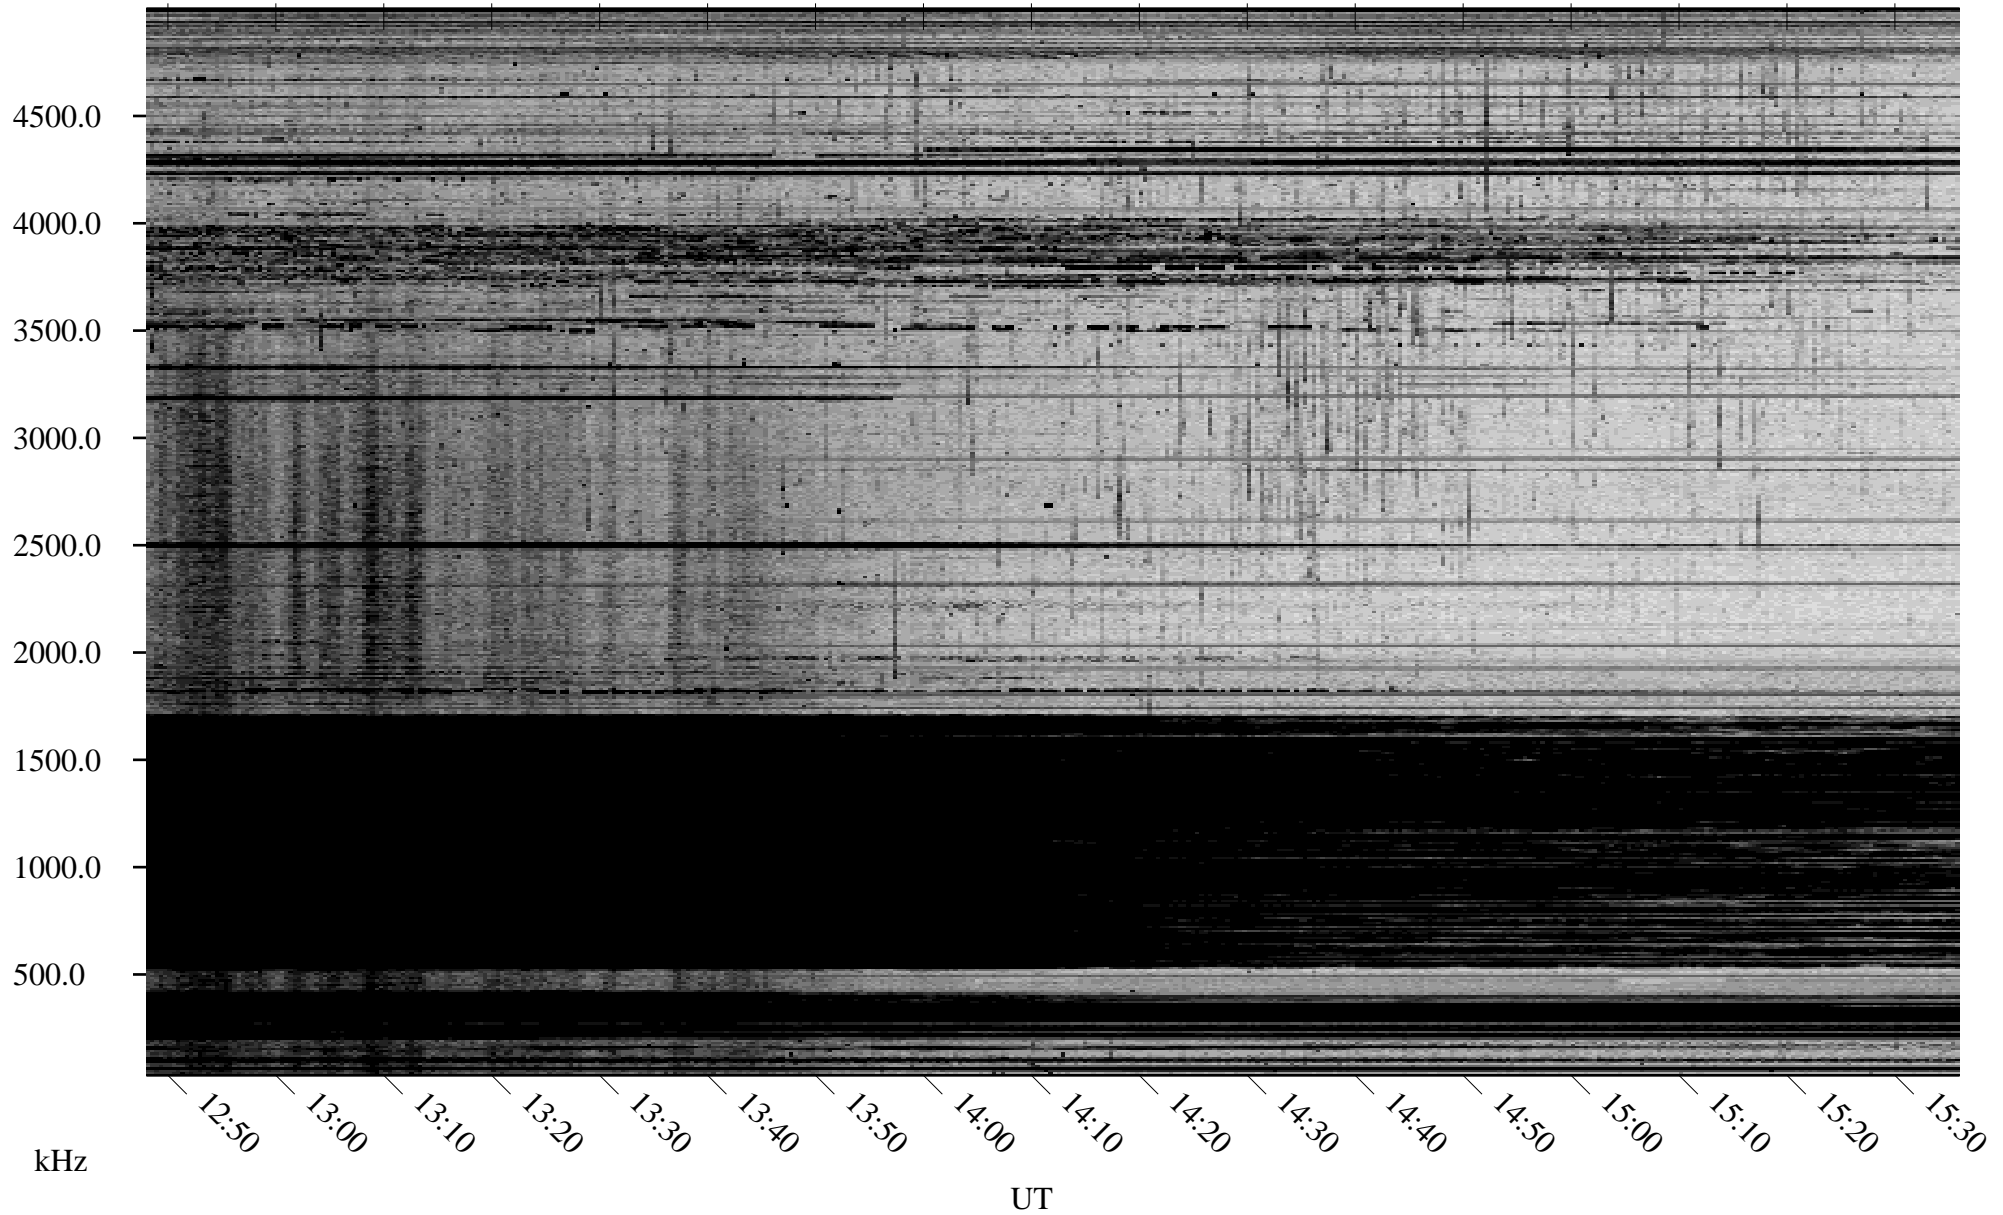

12/25/2009 Churchill, Manitoba

Linear Scale Black = 161 White = 15

ch09359l.r00SUm max_12

Page 1

12/25/2009 Churchill, Manitoba

Linear Scale Black = 161 White = 15

ch09359l.r00SUm max_12

Page 2

12/26/2009 Churchill, Manitoba

Linear Scale Black = 161 White = 15

ch09359l.r00SUm max_12

Page 3

12/26/2009 Churchill, Manitoba

Linear Scale Black = 161 White = 15

ch09359l.r00SUm max_12

Page 4

12/26/2009 Churchill, Manitoba

Linear Scale Black = 161 White = 15

ch09359l.r00SUm max_12

Page 5

12/26/2009 Churchill, Manitoba

Linear Scale Black = 161 White = 15

ch09359l.r00SUm max_12

Page 6

12/26/2009 Churchill, Manitoba

Linear Scale Black = 161 White = 15

ch09359l.r00SUm max_12

Page 7

12/26/2009 Churchill, Manitoba

Linear Scale Black = 161 White = 15

ch09359l.r00SUm max_12

Page 8