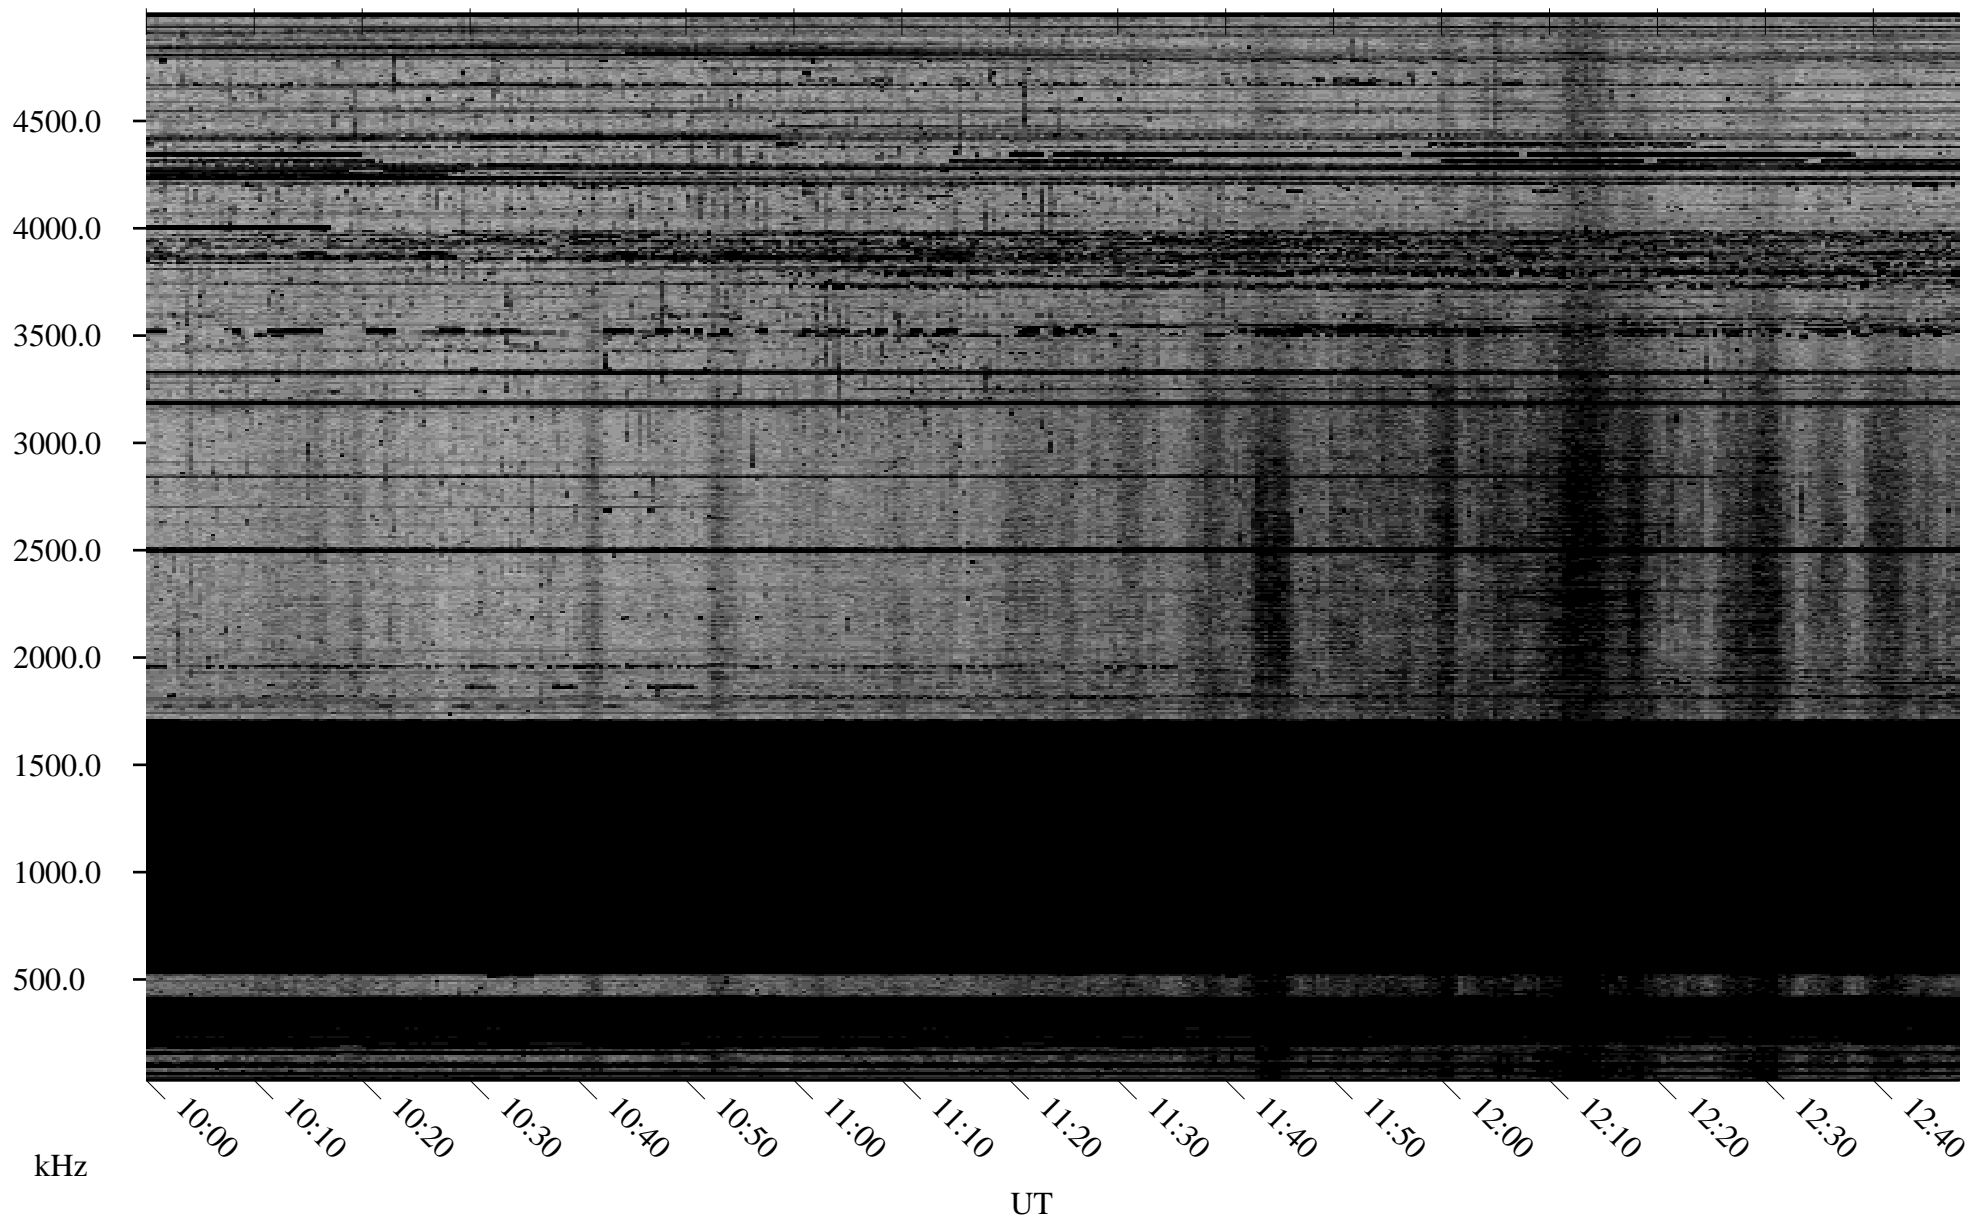

12/25/2009 Churchill, Manitoba

Linear Scale Black = 161 White = 15

ch09359l.r00SUm max_12

Page 1

12/25/2009 Churchill, Manitoba

Linear Scale Black = 161 White = 15

ch09359l.r00SUm max_12

Page 2

12/26/2009 Churchill, Manitoba

Linear Scale Black = 161 White = 15

ch09359l.r00SUm max_12

Page 3

12/26/2009 Churchill, Manitoba

Linear Scale Black = 161 White = 15

ch09359l.r00SUm max_12

Page 4

12/26/2009 Churchill, Manitoba

Linear Scale Black = 161 White = 15

ch09359l.r00SUm max_12

Page 5

12/26/2009 Churchill, Manitoba

Linear Scale Black = 161 White = 15

ch09359l.r00SUm max_12

Page 6

12/26/2009 Churchill, Manitoba

Linear Scale Black = 161 White = 15

ch09359l.r00SUm max_12

Page 7

12/26/2009 Churchill, Manitoba

Linear Scale Black = 161 White = 15

ch09359l.r00SUm max_12

Page 8