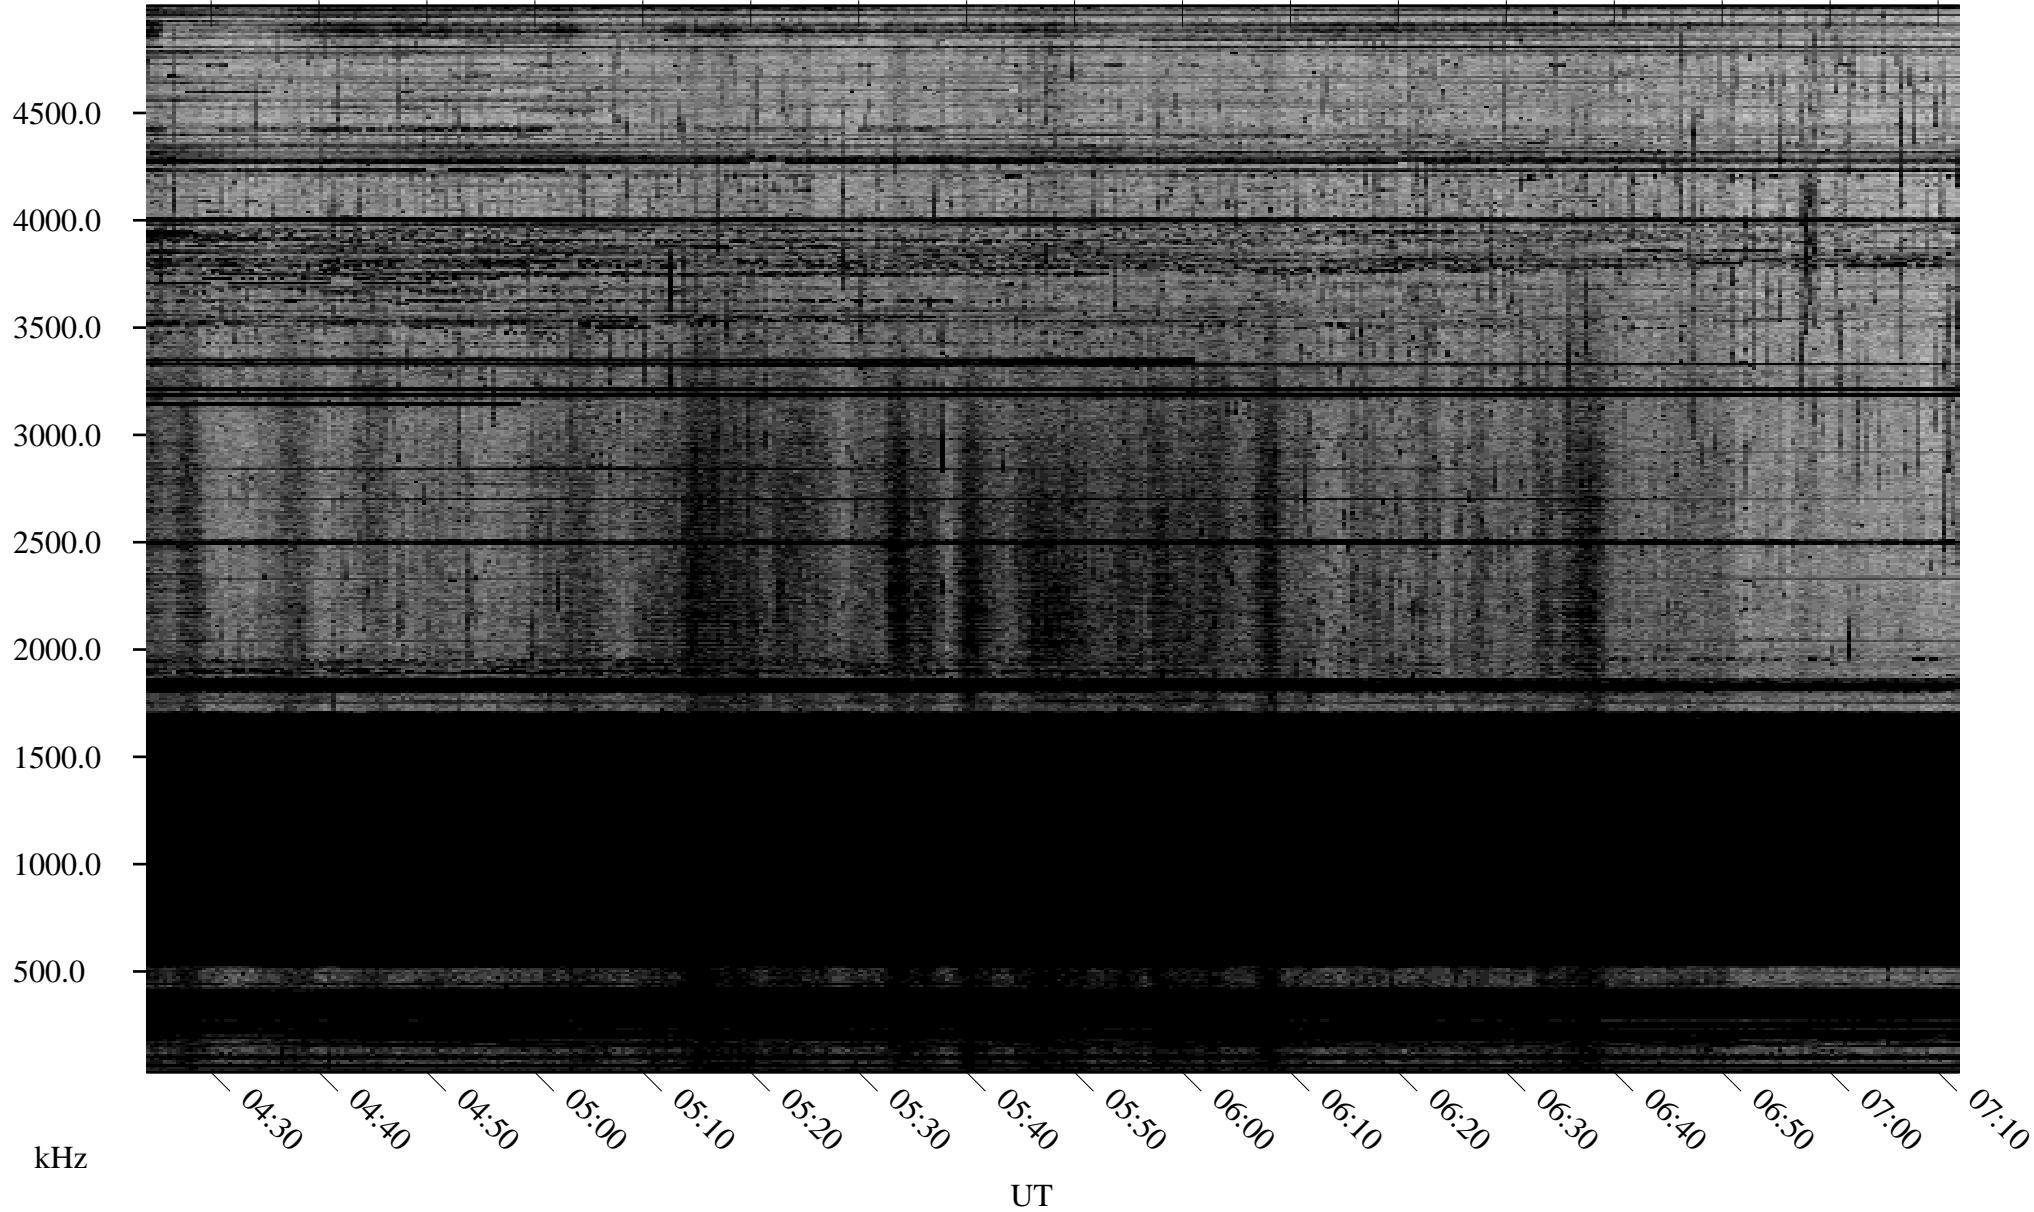

# 12/26/2009 Churchill, Manitoba

Linear Scale    Black = 161    White = 15

ch09360l.r00SUm max\_12

Page 1

# 12/26/2009 Churchill, Manitoba

Linear Scale    Black = 161    White = 15

ch09360l.r00SUm max\_12

Page 2

# 12/27/2009 Churchill, Manitoba

Linear Scale    Black = 161    White = 15

ch09360l.r00SUm max\_12

Page 3

# 12/27/2009 Churchill, Manitoba

Linear Scale    Black = 161    White = 15

ch09360l.r00SUm max\_12

Page 4