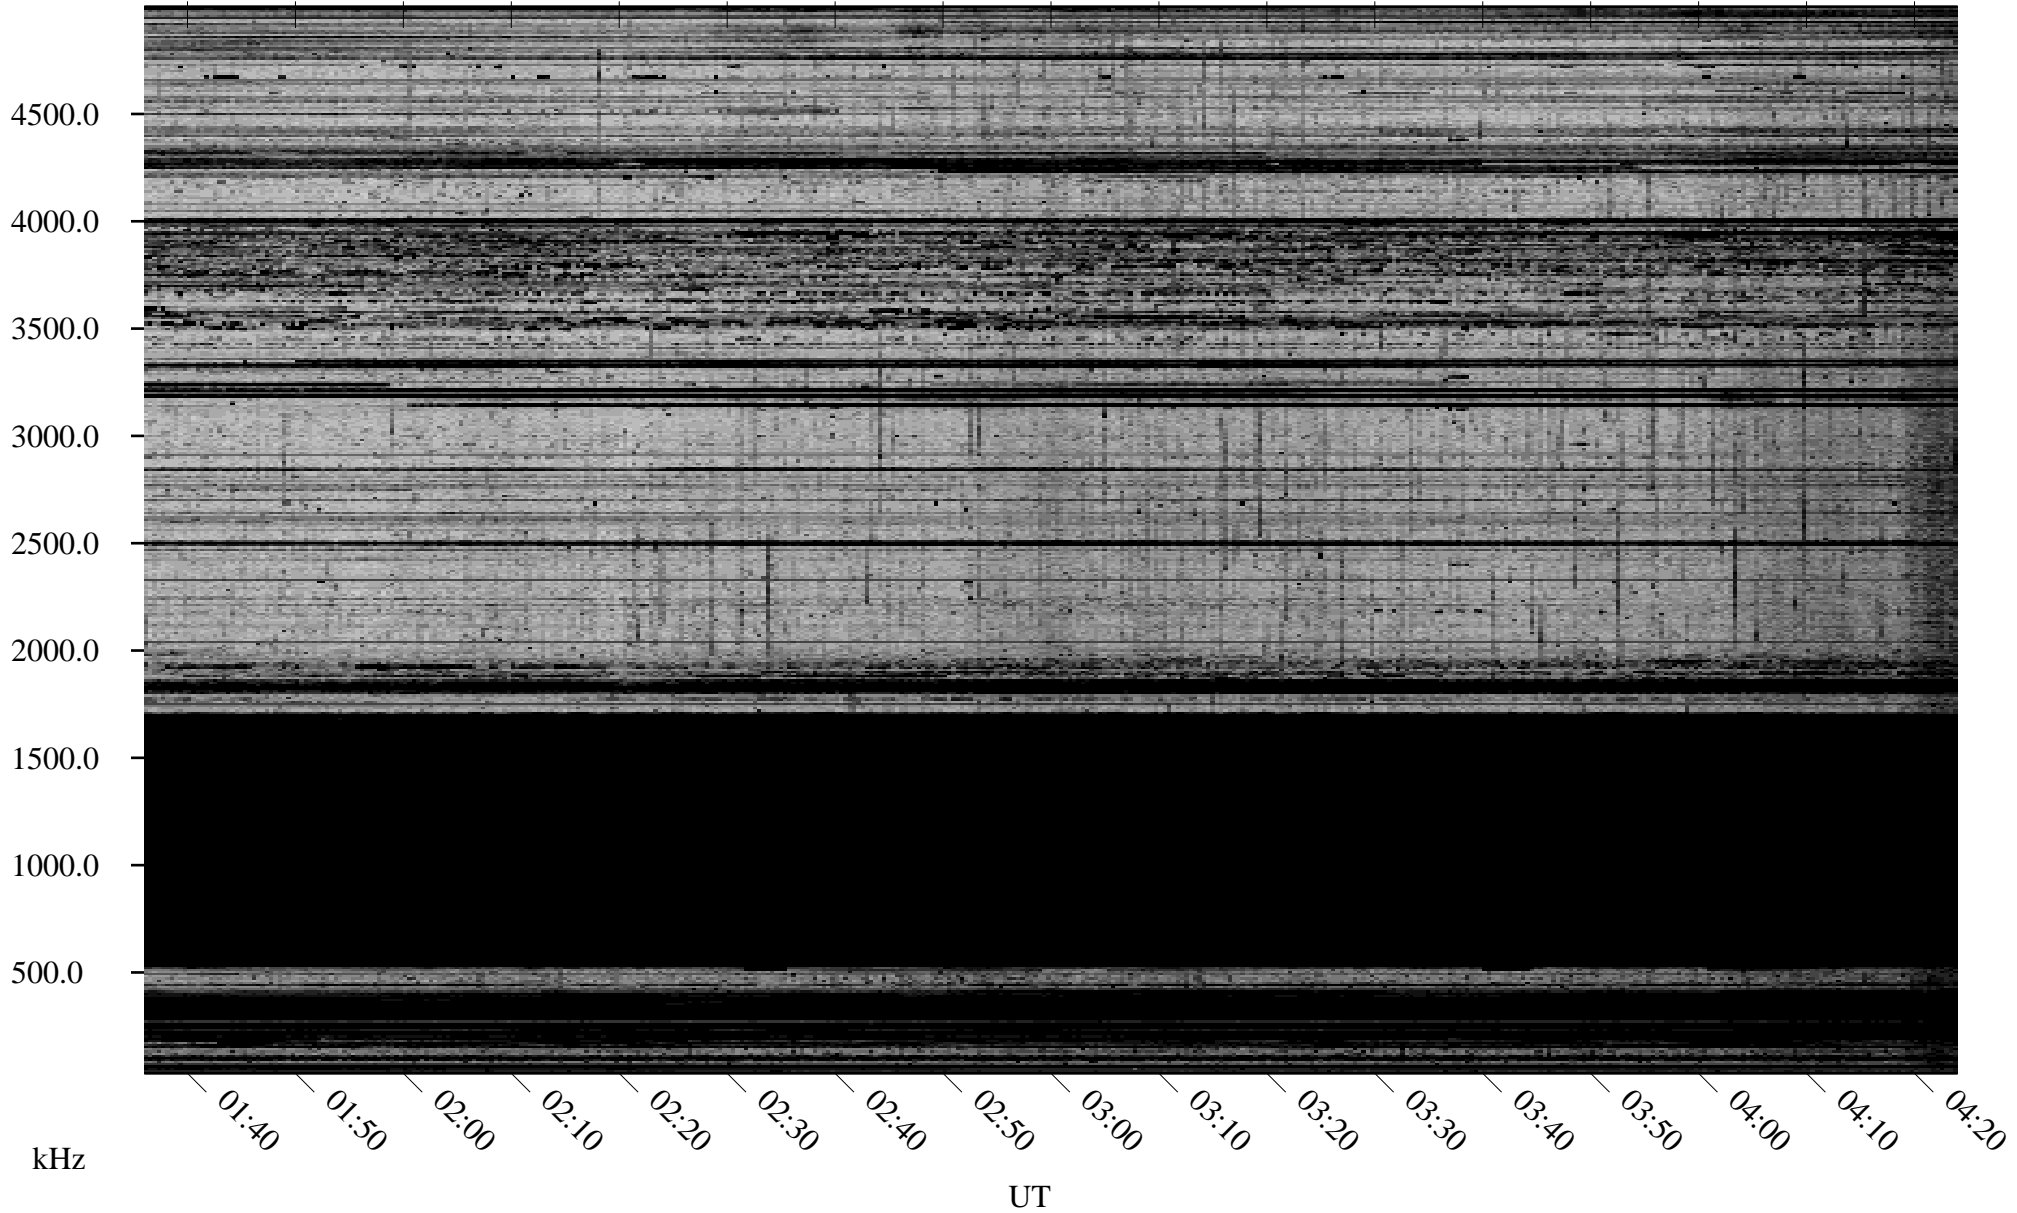

# 12/26/2009 Churchill, Manitoba

Linear Scale    Black = 161    White = 15

ch09360l.r00SUm max\_12

Page 1

# 12/26/2009 Churchill, Manitoba

Linear Scale    Black = 161    White = 15

ch09360l.r00SUm max\_12

Page 2

# 12/27/2009 Churchill, Manitoba

Linear Scale    Black = 161    White = 15

ch09360l.r00SUm max\_12

Page 3

# 12/27/2009 Churchill, Manitoba

Linear Scale    Black = 161    White = 15

ch09360l.r00SUm max\_12

Page 4