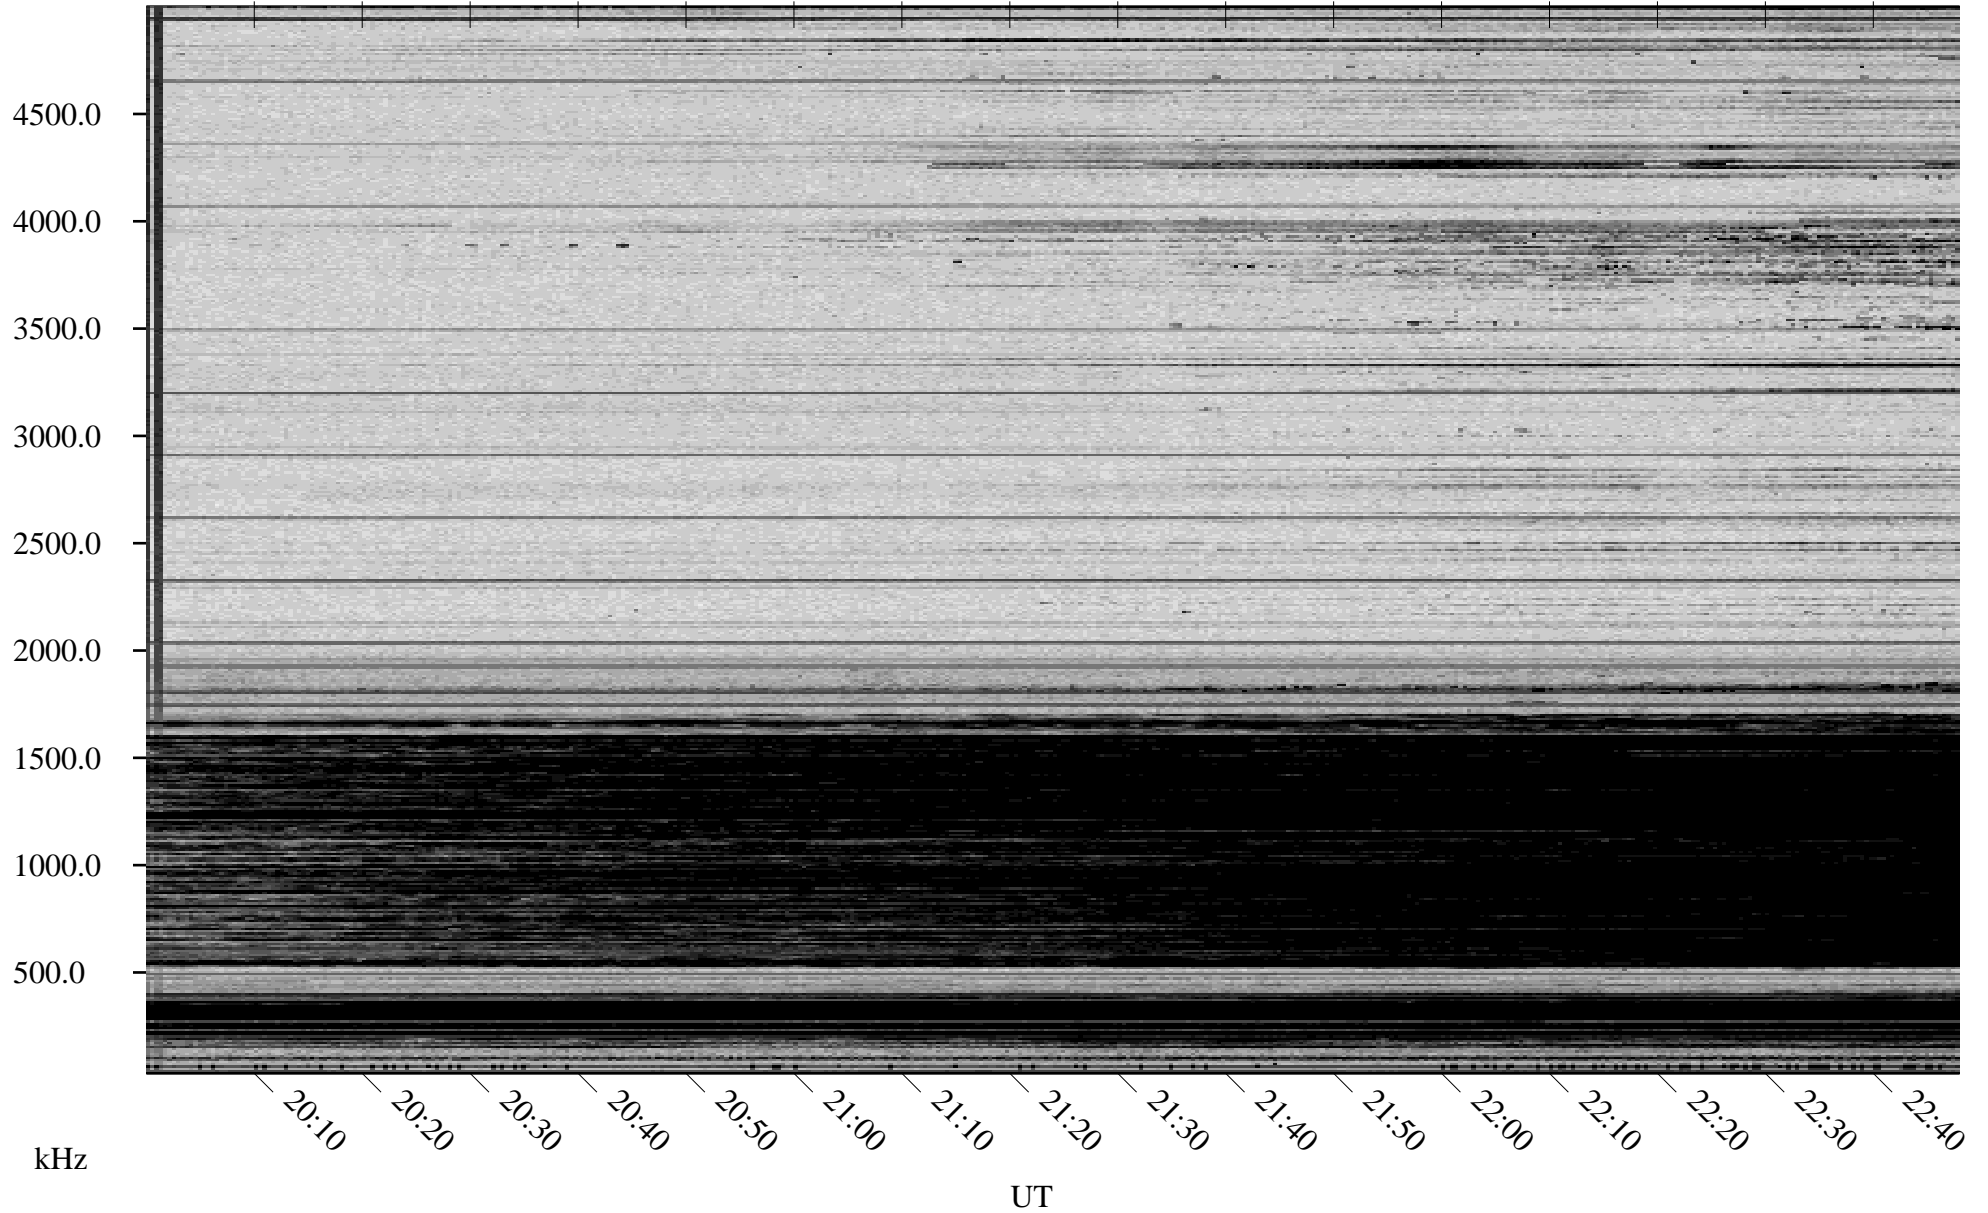

# 12/26/2009 Churchill, Manitoba

Linear Scale    Black = 161    White = 15

ch09360l.r00SUm max\_12

Page 1

# 12/26/2009 Churchill, Manitoba

Linear Scale    Black = 161    White = 15

ch09360l.r00SUm max\_12

Page 2

# 12/27/2009 Churchill, Manitoba

Linear Scale    Black = 161    White = 15

ch09360l.r00SUm max\_12

Page 3

# 12/27/2009 Churchill, Manitoba

Linear Scale    Black = 161    White = 15

ch09360l.r00SUm max\_12

Page 4