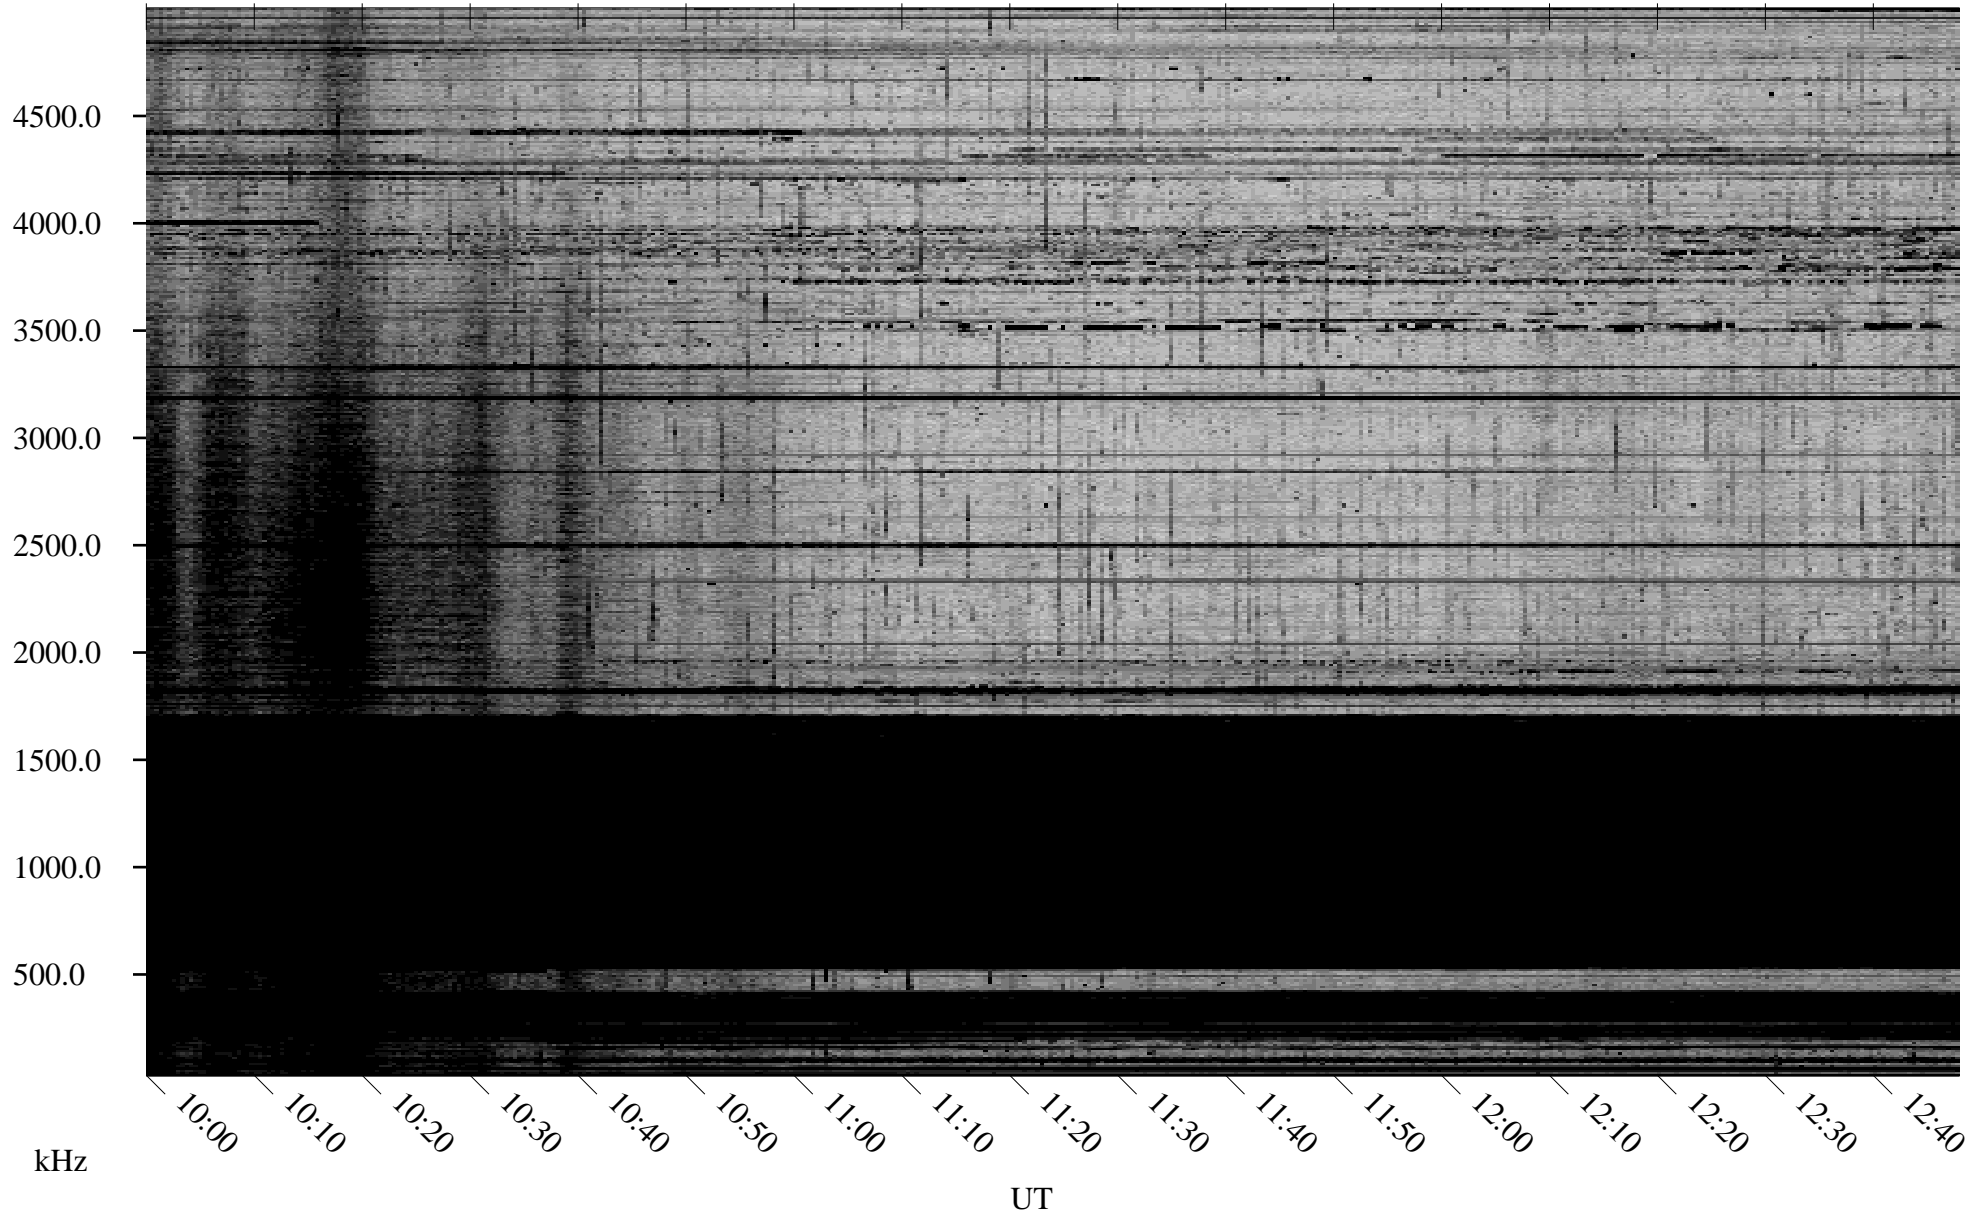

12/27/2009 Churchill, Manitoba

Linear Scale   Black = 161   White = 15

ch09360l.r00SUm max_12

Page 6