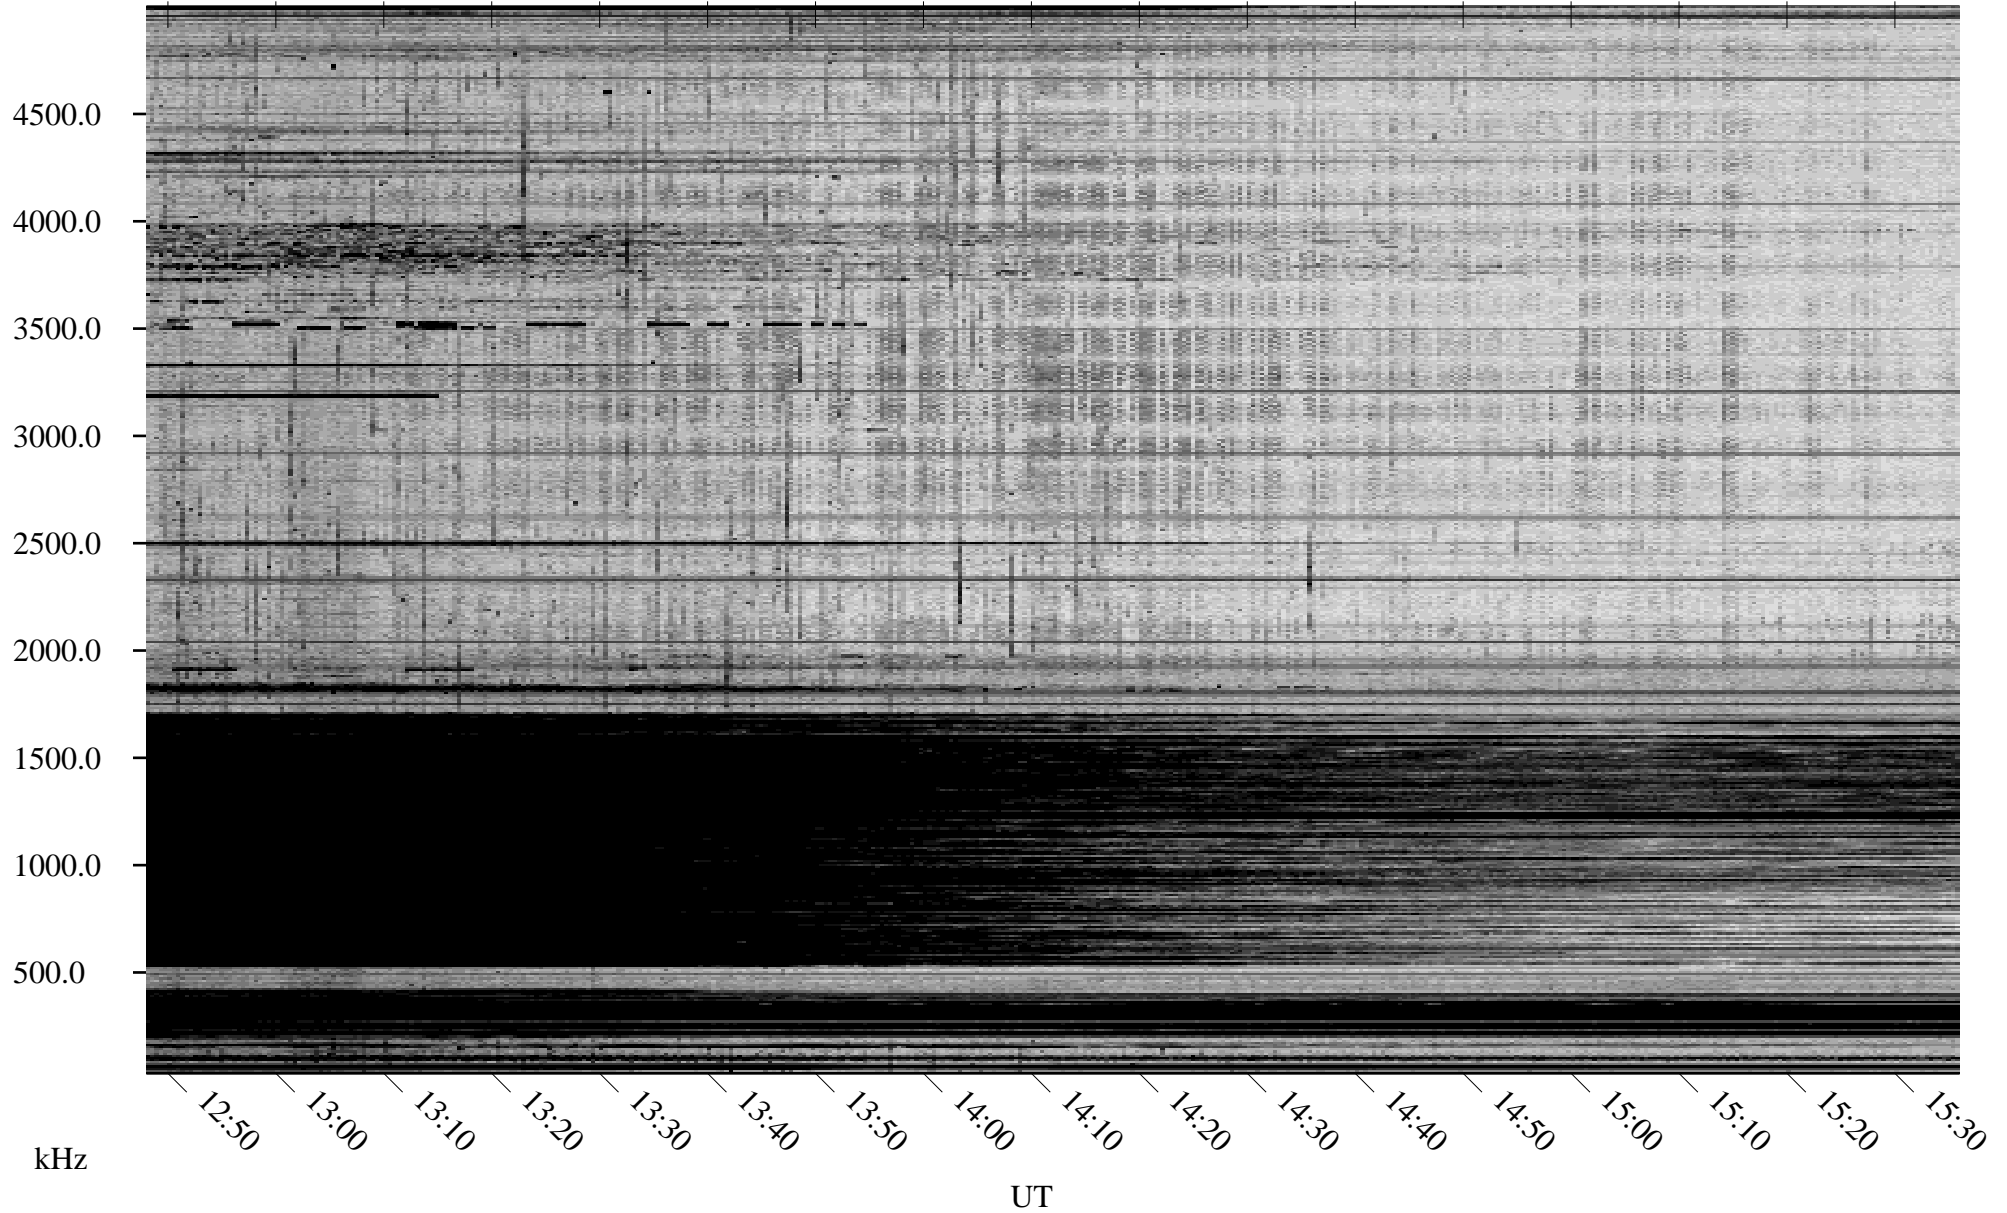

# 12/27/2009 Churchill, Manitoba

Linear Scale    Black = 161    White = 15

ch09360l.r00SUm max\_12

Page 6

# 12/27/2009 Churchill, Manitoba

Linear Scale    Black = 161    White = 15

ch09360l.r00SUm max\_12

Page 7

# 12/27/2009 Churchill, Manitoba

Linear Scale    Black = 161    White = 15

ch09360l.r00SUm max\_12