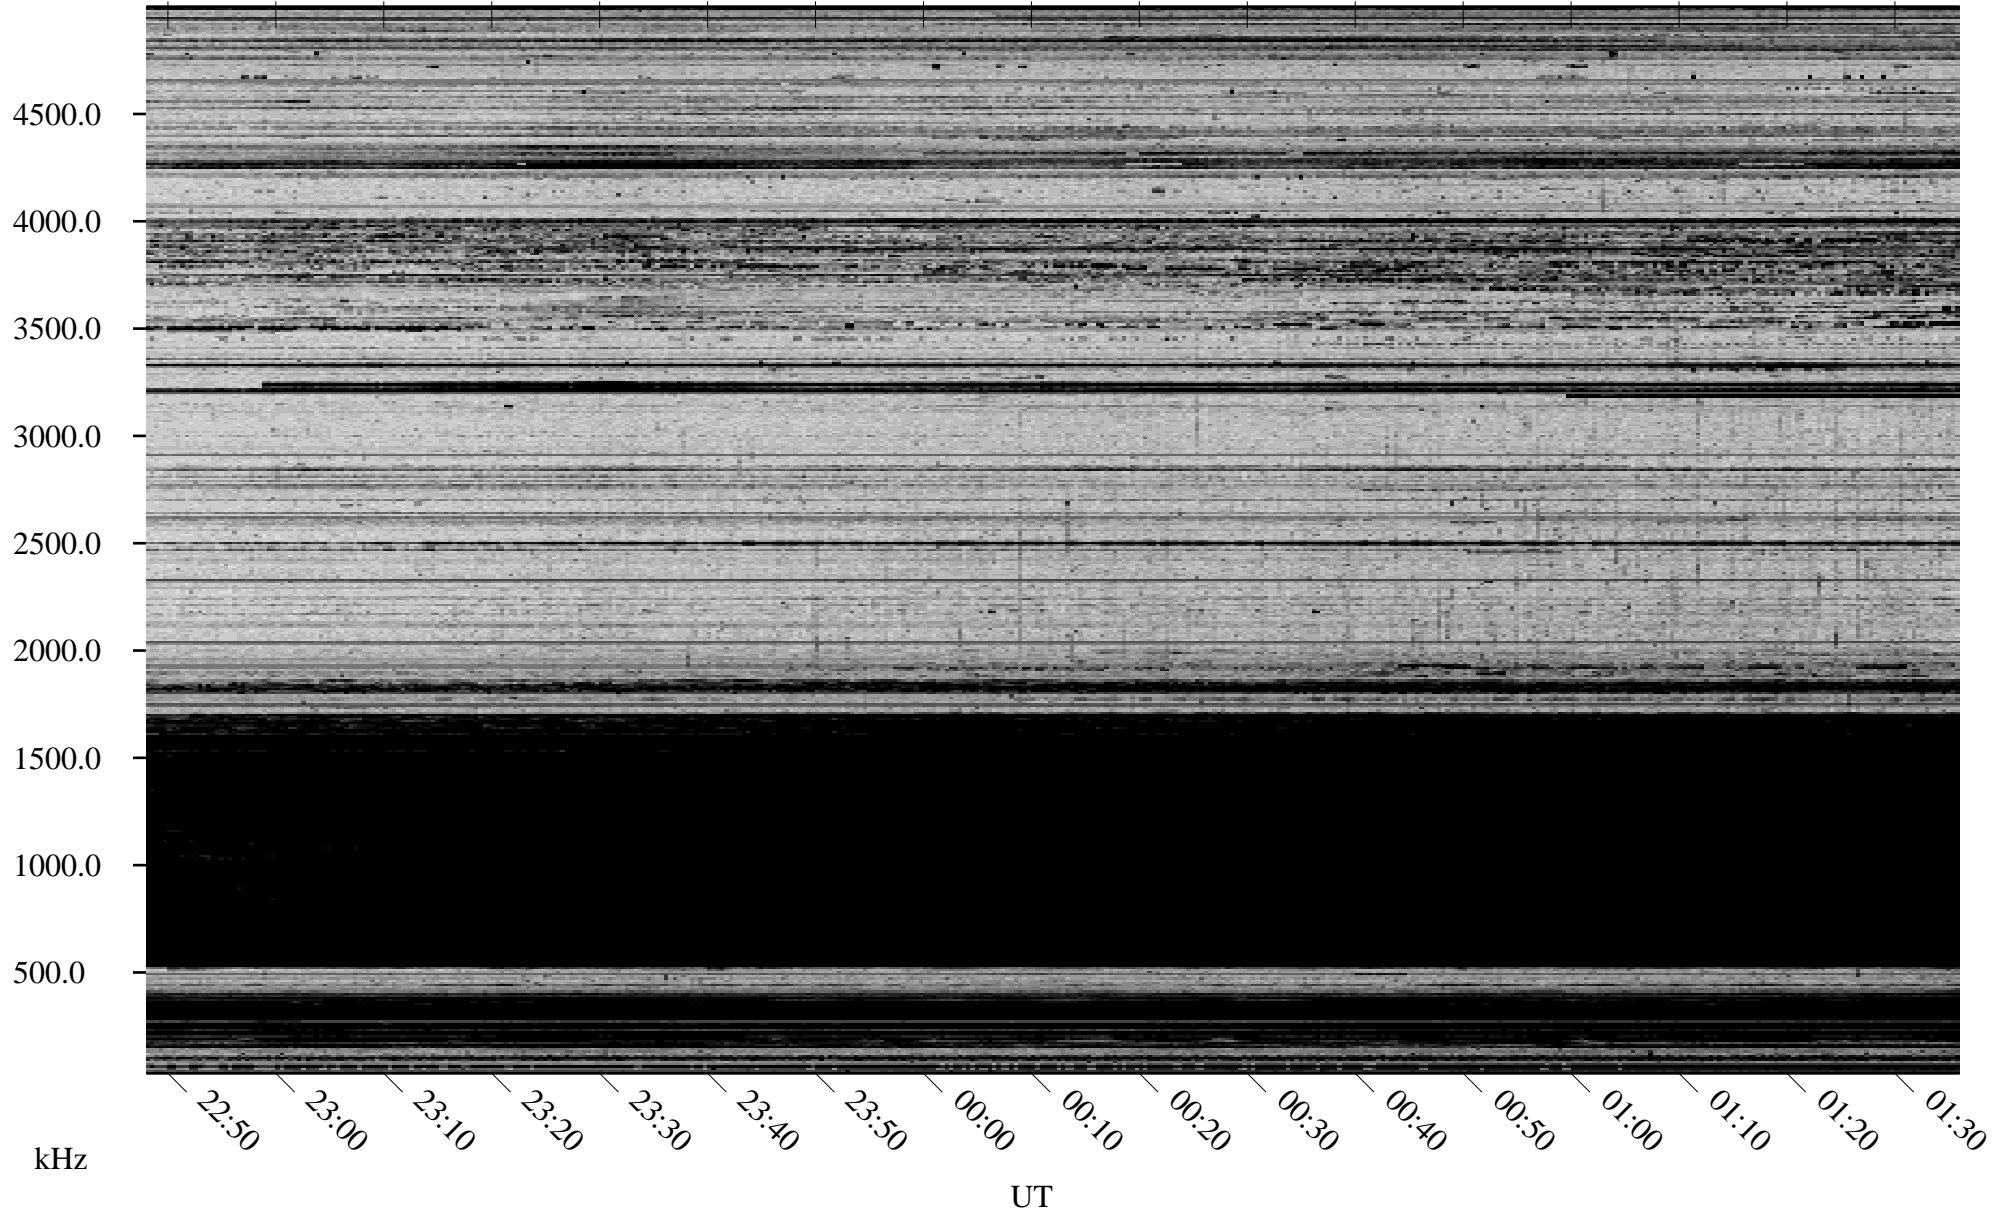

# 12/26/2009 Churchill, Manitoba

Linear Scale    Black = 161    White = 15

ch09360l.r00SUm max\_12

Page 1

# 12/26/2009 Churchill, Manitoba

Linear Scale    Black = 161    White = 15

ch09360l.r00SUm max\_12

Page 2

# 12/27/2009 Churchill, Manitoba

Linear Scale    Black = 161    White = 15

ch09360l.r00SUm max\_12

Page 3

# 12/27/2009 Churchill, Manitoba

Linear Scale    Black = 161    White = 15

ch09360l.r00SUm max\_12

Page 4