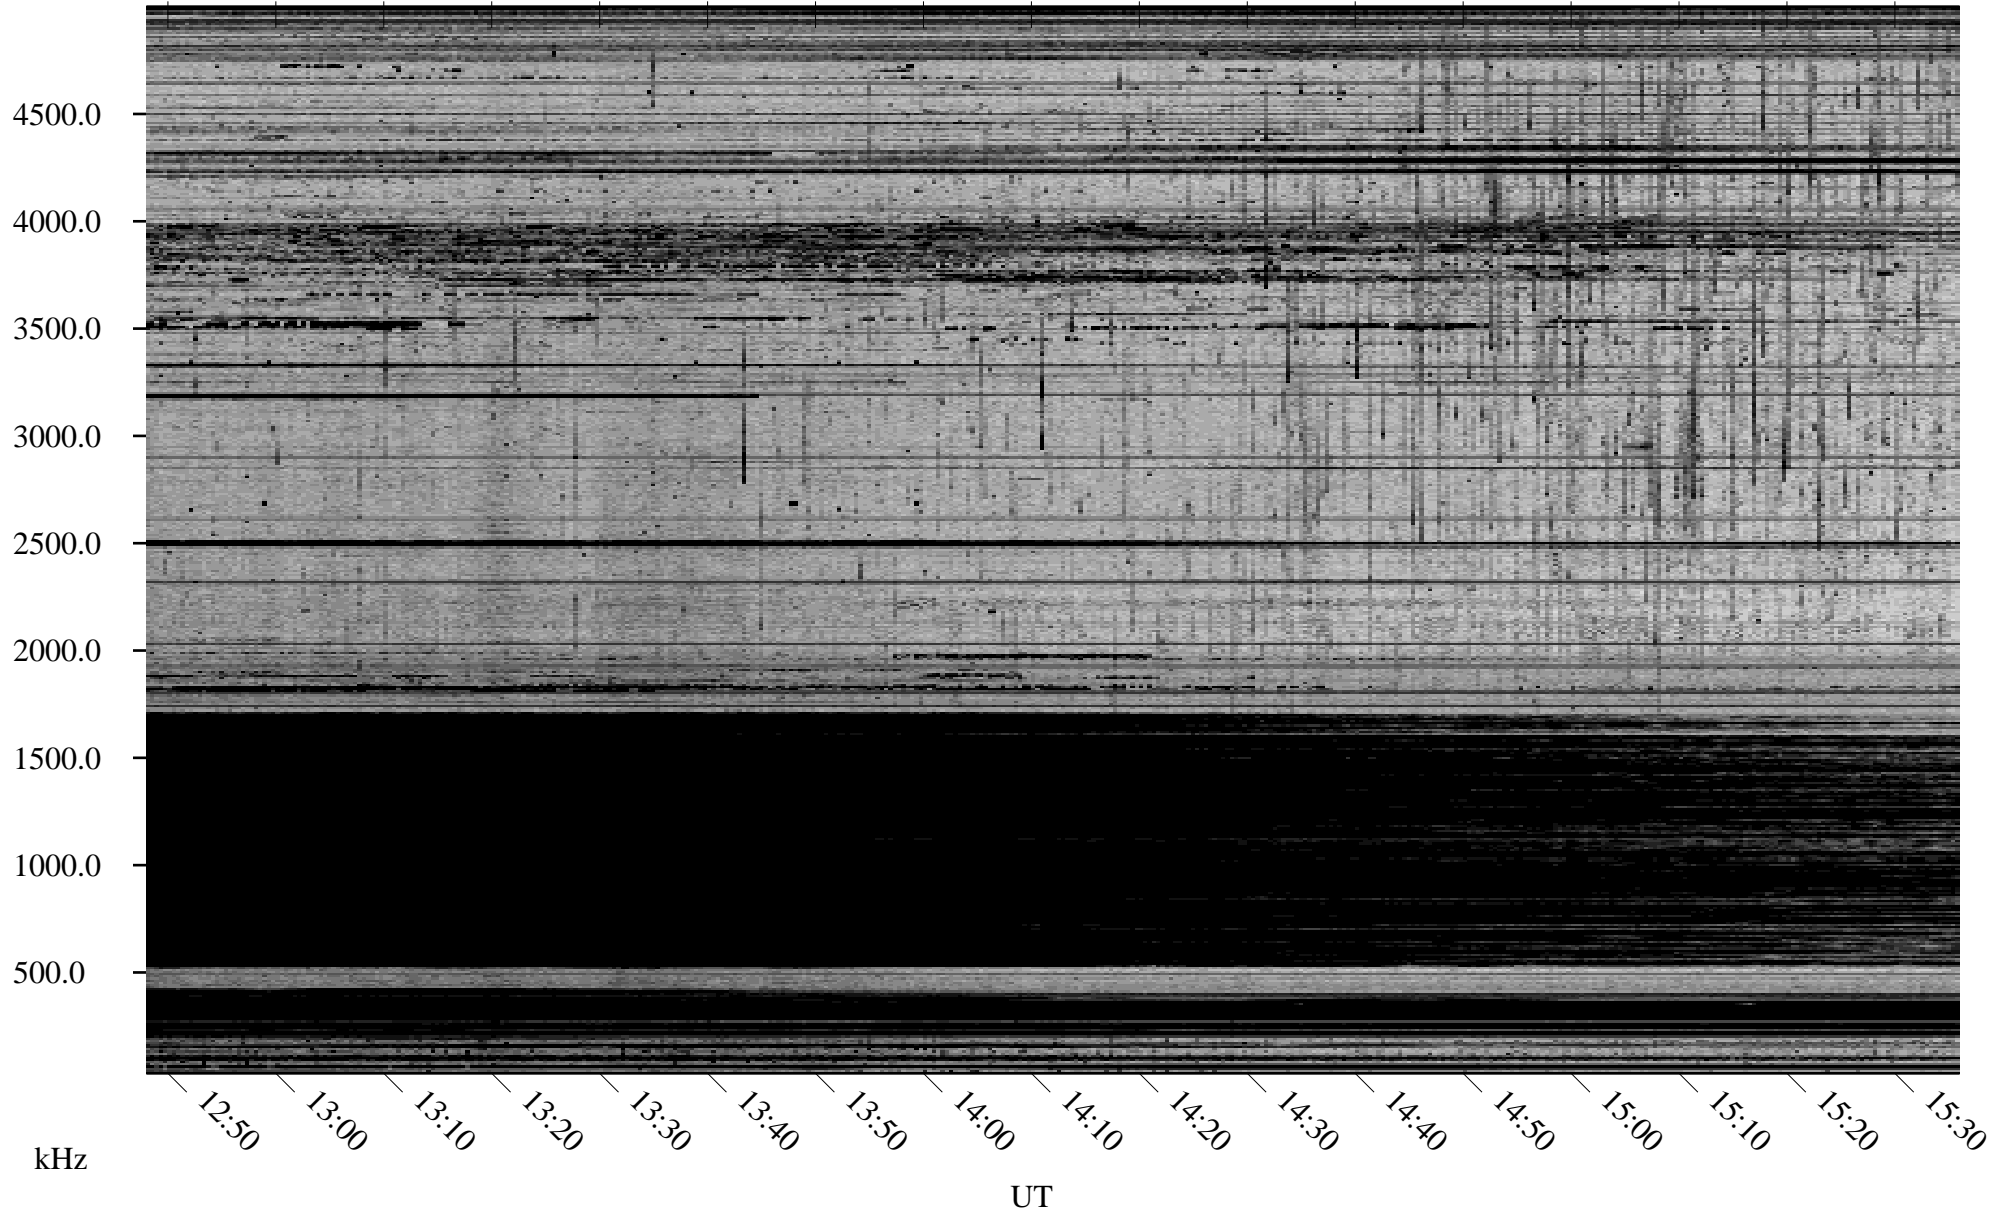

12/27/2009 Churchill, Manitoba

Linear Scale Black = 161 White = 15

ch093611.r00SUm max_12

Page 1

12/27/2009 Churchill, Manitoba

Linear Scale Black = 161 White = 15

ch093611.r00SUm max_12

Page 2

12/28/2009 Churchill, Manitoba

Linear Scale Black = 161 White = 15

ch093611.r00SUm max_12

Page 3

12/28/2009 Churchill, Manitoba

Linear Scale Black = 161 White = 15

ch093611.r00SUm max_12

Page 4

12/28/2009 Churchill, Manitoba

Linear Scale Black = 161 White = 15

ch093611.r00SUm max_12

12/28/2009 Churchill, Manitoba

Linear Scale Black = 161 White = 15

ch093611.r00SUm max_12

Page 6

12/28/2009 Churchill, Manitoba

Linear Scale Black = 161 White = 15

ch093611.r00SUm max_12

Page 7

12/28/2009 Churchill, Manitoba

Linear Scale Black = 161 White = 15

ch093611.r00SUm max_12

Page 8