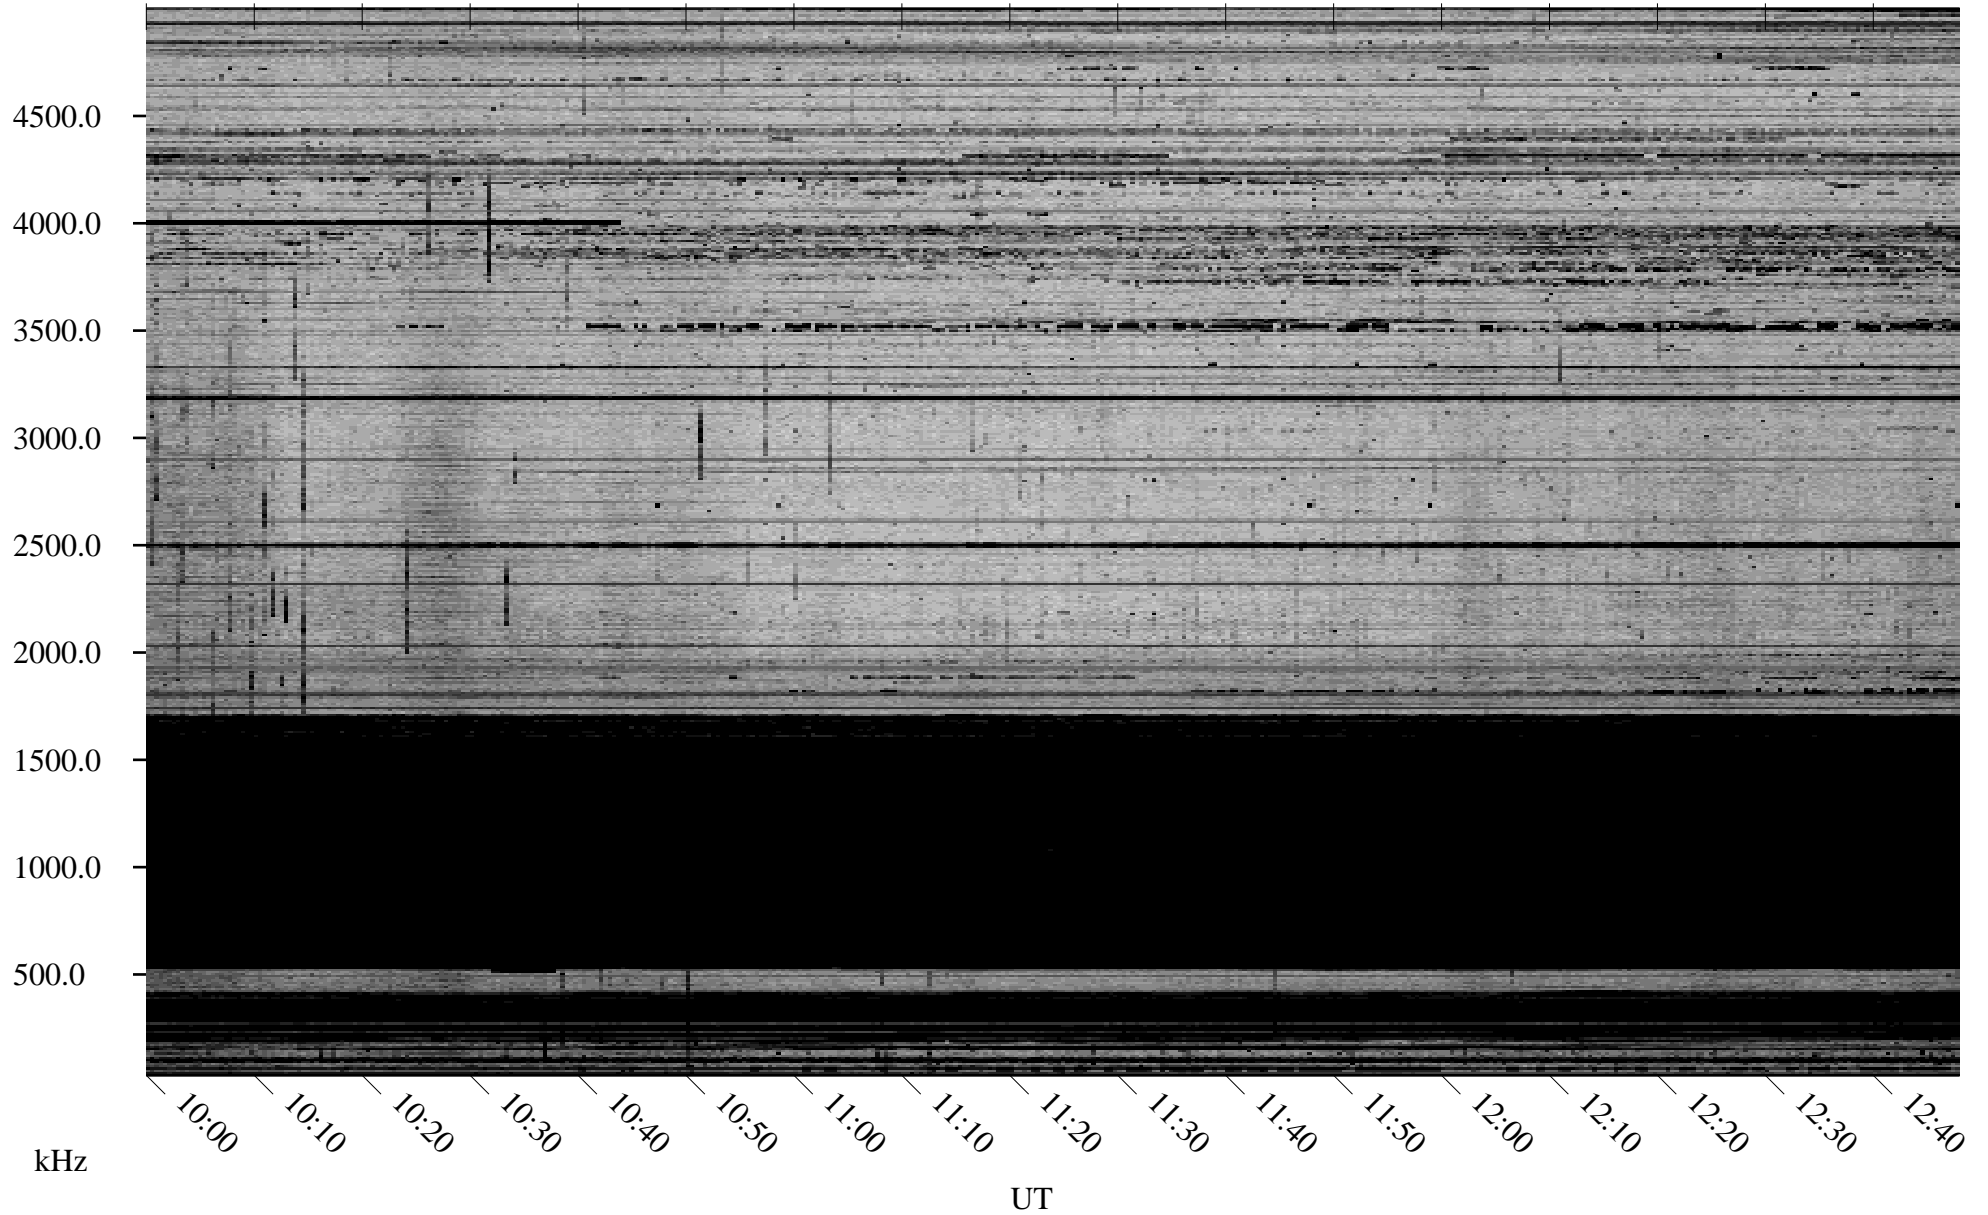

12/27/2009 Churchill, Manitoba

Linear Scale Black = 161 White = 15

ch093611.r00SUm max_12

Page 1

12/27/2009 Churchill, Manitoba

Linear Scale Black = 161 White = 15

ch093611.r00SUm max_12

Page 2

12/28/2009 Churchill, Manitoba

Linear Scale Black = 161 White = 15

ch093611.r00SUm max_12

Page 3

12/28/2009 Churchill, Manitoba

Linear Scale Black = 161 White = 15

ch093611.r00SUm max_12

Page 4

12/28/2009 Churchill, Manitoba

Linear Scale Black = 161 White = 15

ch093611.r00SUm max_12

12/28/2009 Churchill, Manitoba

Linear Scale Black = 161 White = 15

ch093611.r00SUm max_12

Page 6

12/28/2009 Churchill, Manitoba

Linear Scale Black = 161 White = 15

ch093611.r00SUm max_12

Page 7

12/28/2009 Churchill, Manitoba

Linear Scale Black = 161 White = 15

ch093611.r00SUm max_12

Page 8