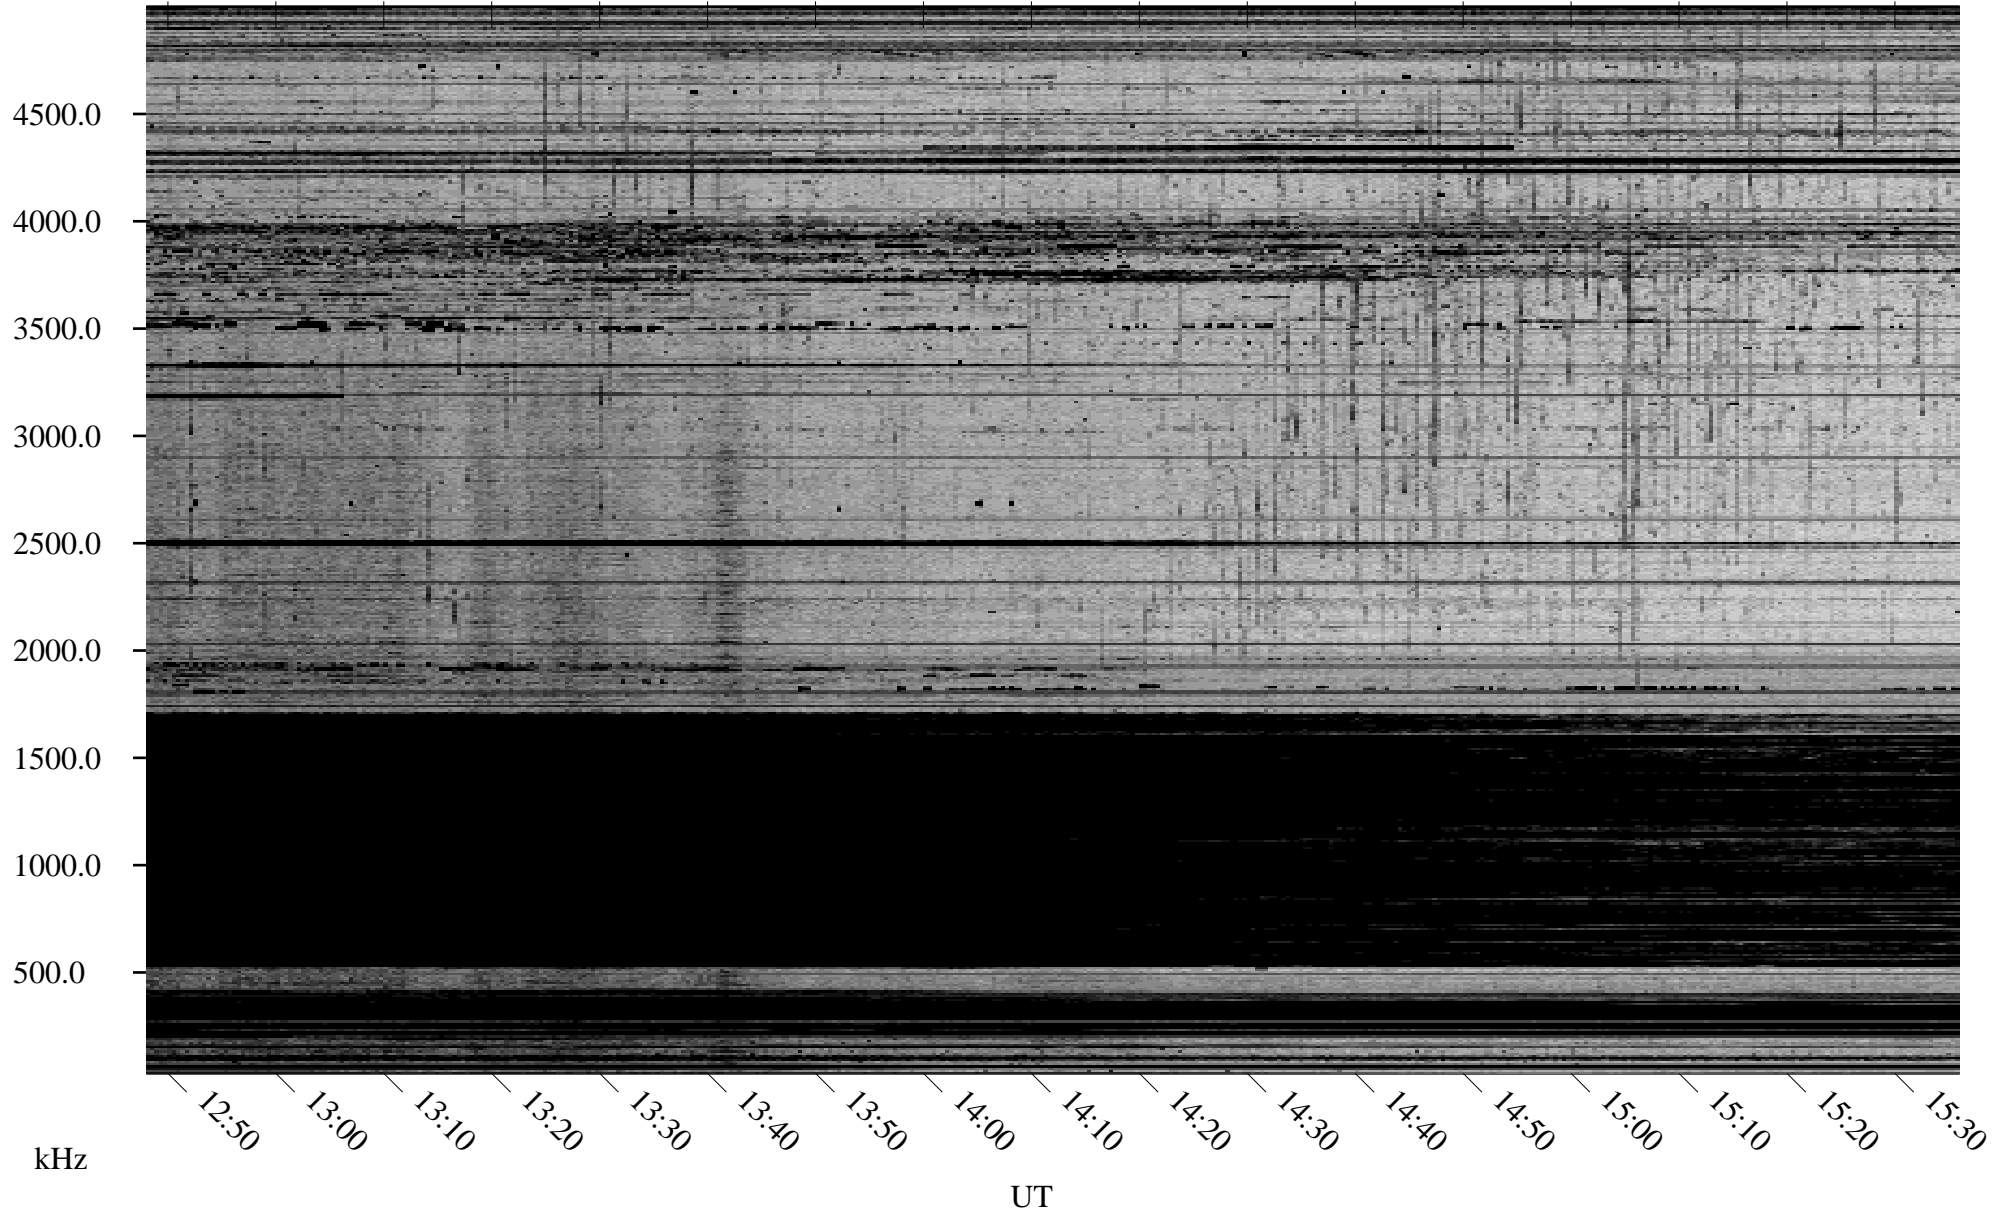

12/28/2009 Churchill, Manitoba

Linear Scale Black = 161 White = 15

ch09362l.r00SUm max_12

Page 1

12/28/2009 Churchill, Manitoba

Linear Scale Black = 161 White = 15

ch09362l.r00SUm max_12

Page 2

12/29/2009 Churchill, Manitoba

Linear Scale Black = 161 White = 15

ch09362l.r00SUm max_12

Page 3

12/29/2009 Churchill, Manitoba

Linear Scale Black = 161 White = 15

ch09362l.r00SUm max_12

Page 4

12/29/2009 Churchill, Manitoba

Linear Scale Black = 161 White = 15

ch09362l.r00SUm max_12

Page 5

12/29/2009 Churchill, Manitoba

Linear Scale Black = 161 White = 15

ch09362l.r00SUm max_12

Page 6

12/29/2009 Churchill, Manitoba

Linear Scale Black = 161 White = 15

ch09362l.r00SUm max_12

Page 7

12/29/2009 Churchill, Manitoba

Linear Scale Black = 161 White = 15

ch09362l.r00SUm max_12