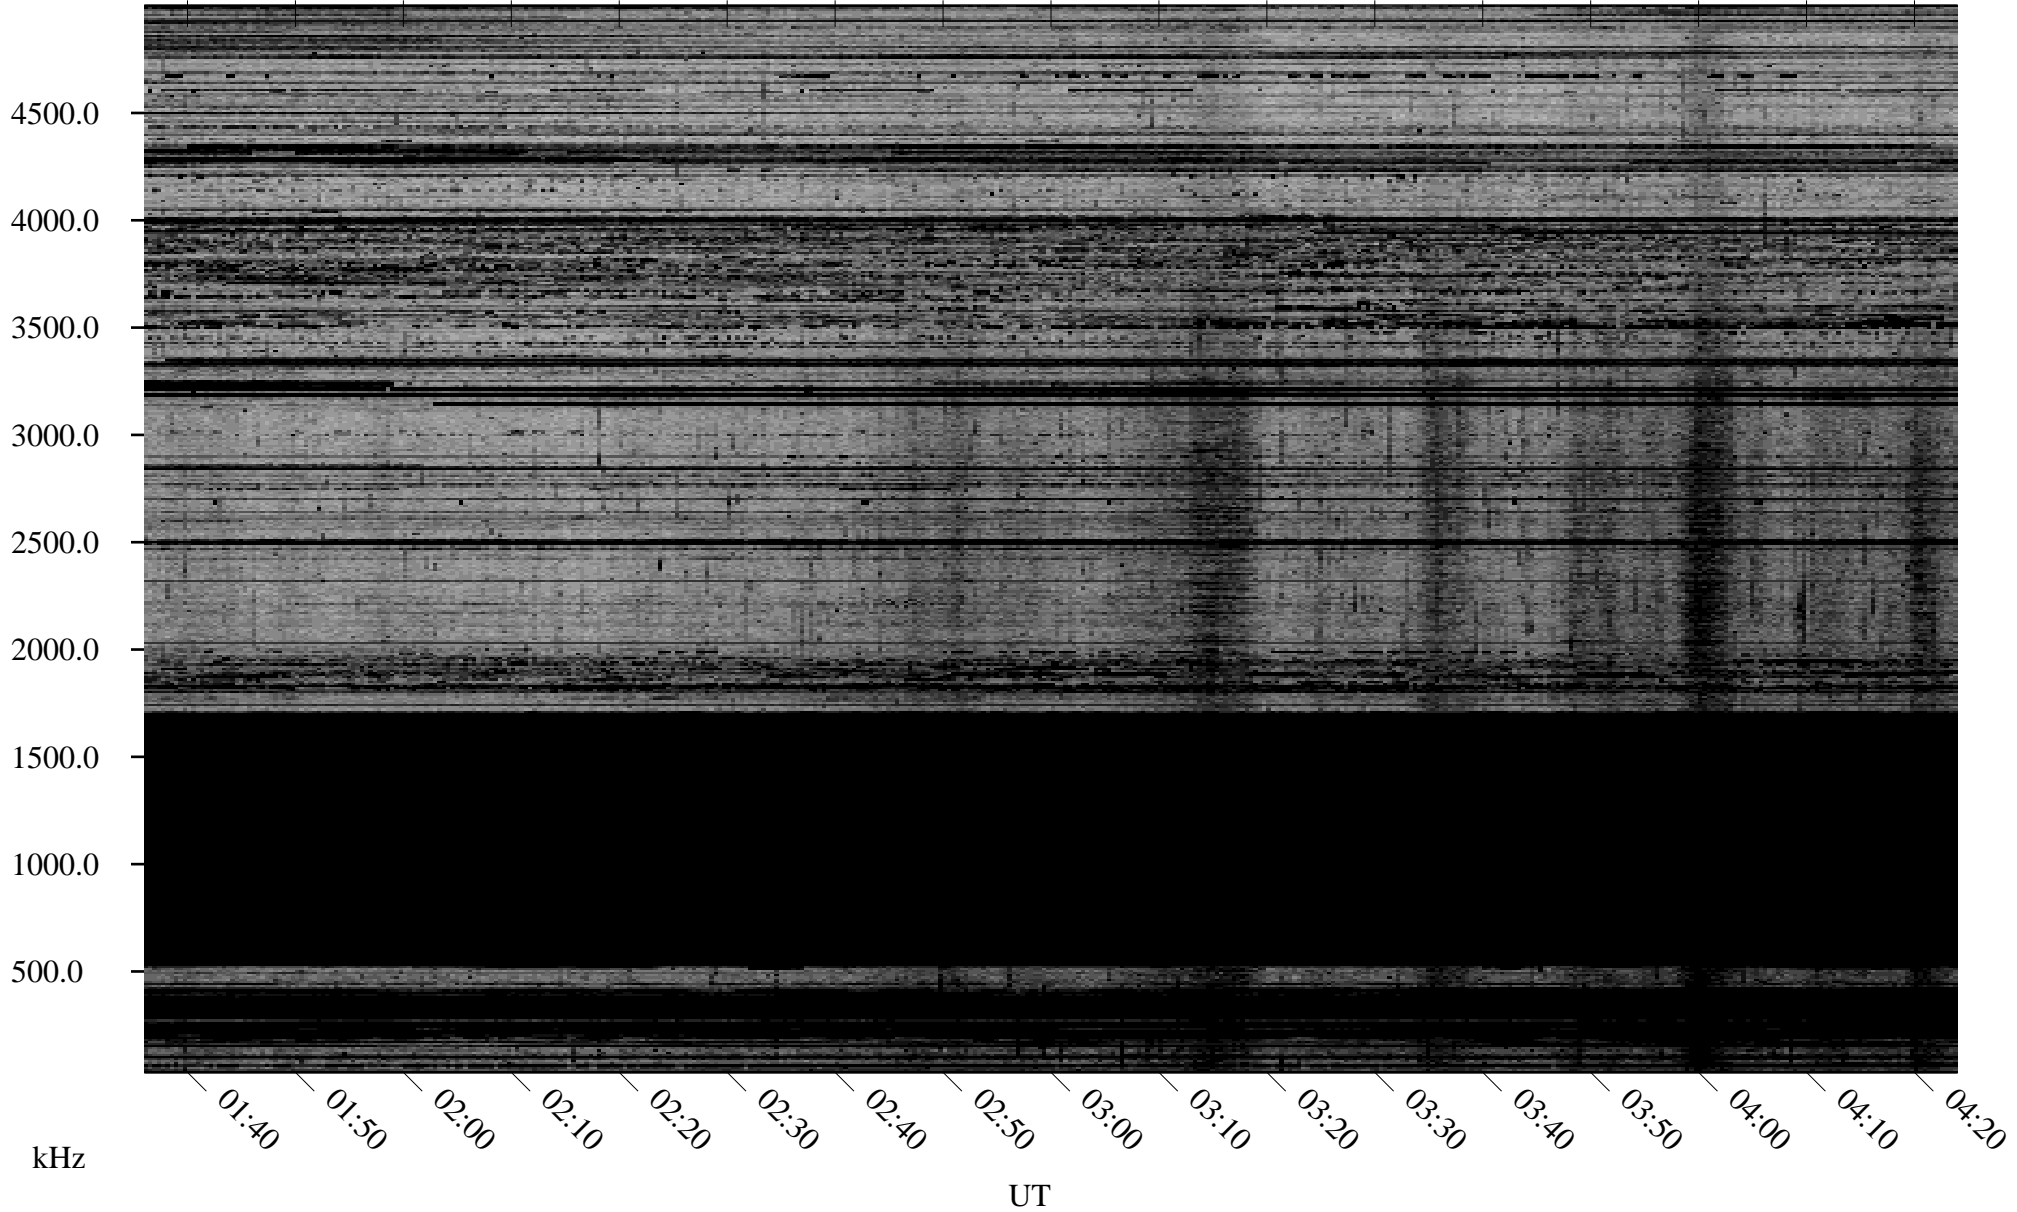

12/28/2009 Churchill, Manitoba

Linear Scale Black = 161 White = 15

ch09362l.r00SUm max_12

Page 1

12/28/2009 Churchill, Manitoba

Linear Scale Black = 161 White = 15

ch09362l.r00SUm max_12

Page 2

12/29/2009 Churchill, Manitoba

Linear Scale Black = 161 White = 15

ch09362l.r00SUm max_12

Page 3

12/29/2009 Churchill, Manitoba

Linear Scale Black = 161 White = 15

ch09362l.r00SUm max_12

Page 4

12/29/2009 Churchill, Manitoba

Linear Scale Black = 161 White = 15

ch09362l.r00SUm max_12

Page 5

12/29/2009 Churchill, Manitoba

Linear Scale Black = 161 White = 15

ch09362l.r00SUm max_12

Page 6

12/29/2009 Churchill, Manitoba

Linear Scale Black = 161 White = 15

ch09362l.r00SUm max_12

Page 7

12/29/2009 Churchill, Manitoba

Linear Scale Black = 161 White = 15

ch09362l.r00SUm max_12