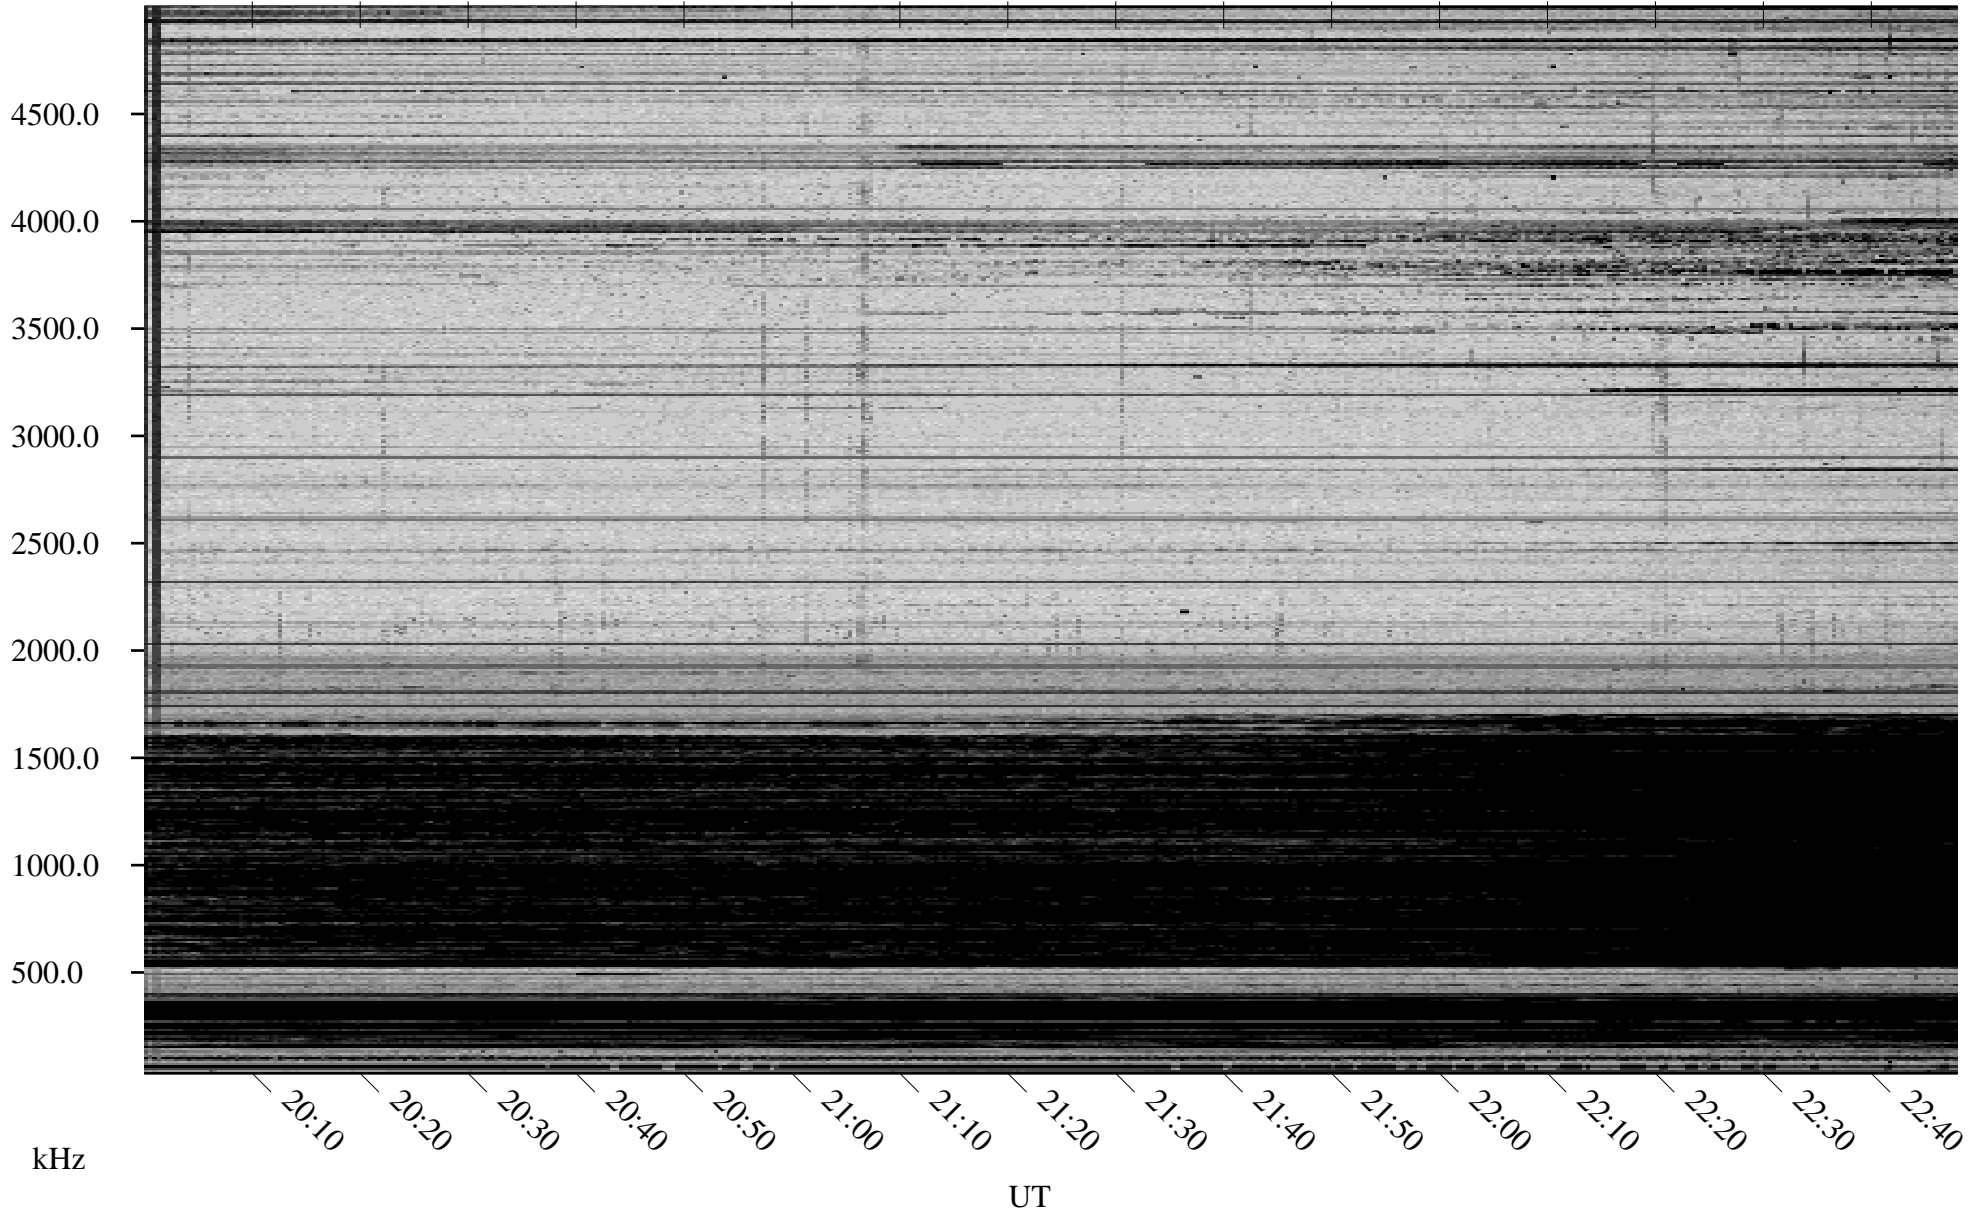

12/28/2009 Churchill, Manitoba

Linear Scale Black = 161 White = 15

ch09362l.r00SUm max_12

Page 1

12/28/2009 Churchill, Manitoba

Linear Scale Black = 161 White = 15

ch09362l.r00SUm max_12

Page 2

12/29/2009 Churchill, Manitoba

Linear Scale Black = 161 White = 15

ch09362l.r00SUm max_12

Page 3

12/29/2009 Churchill, Manitoba

Linear Scale Black = 161 White = 15

ch09362l.r00SUm max_12

Page 4

12/29/2009 Churchill, Manitoba

Linear Scale Black = 161 White = 15

ch09362l.r00SUm max_12

Page 5

12/29/2009 Churchill, Manitoba

Linear Scale Black = 161 White = 15

ch09362l.r00SUm max_12

Page 6

12/29/2009 Churchill, Manitoba

Linear Scale Black = 161 White = 15

ch09362l.r00SUm max_12

Page 7

12/29/2009 Churchill, Manitoba

Linear Scale Black = 161 White = 15

ch09362l.r00SUm max_12