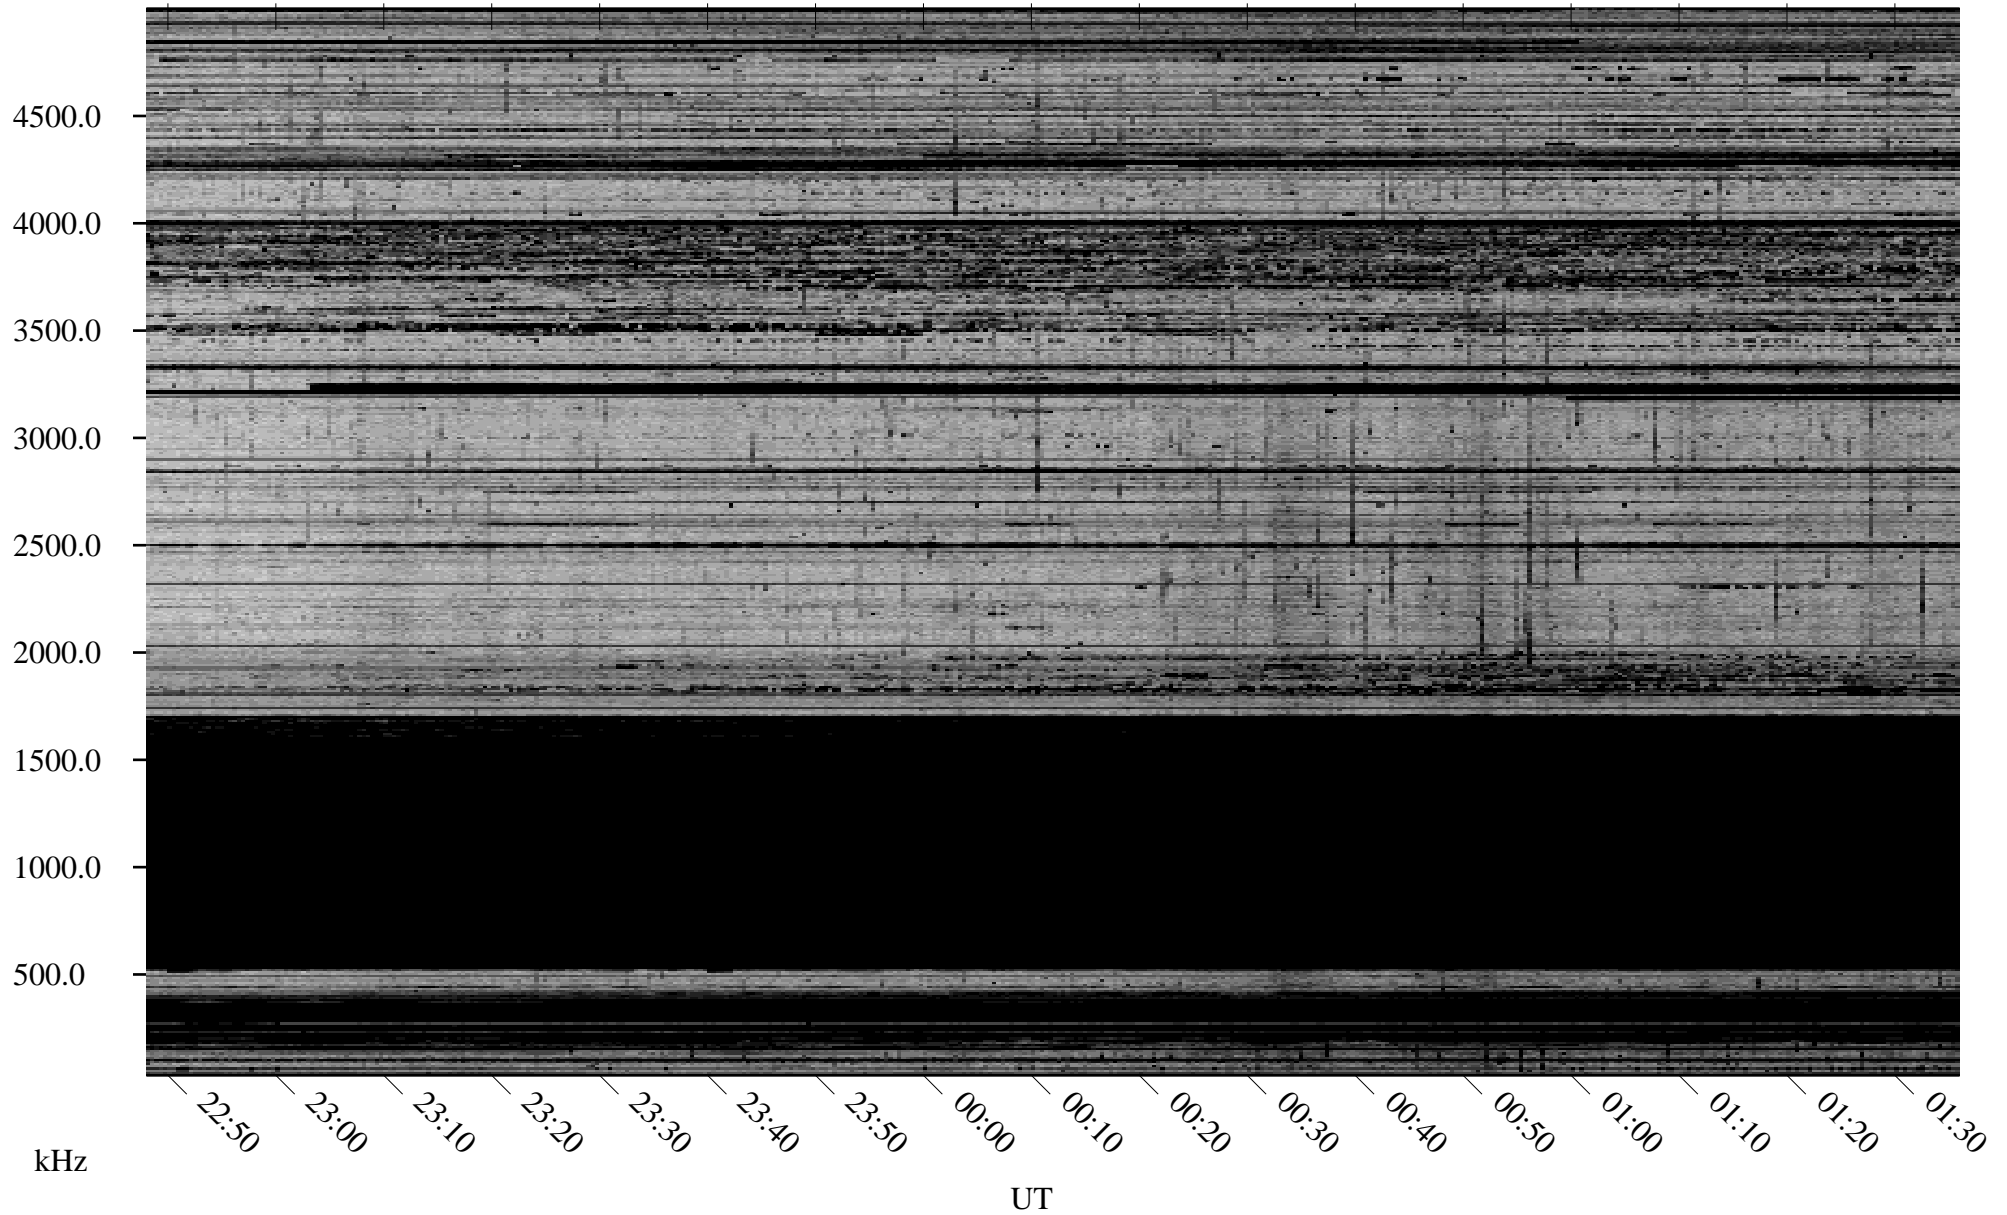

12/28/2009 Churchill, Manitoba

Linear Scale Black = 161 White = 15

ch09362l.r00SUm max_12

Page 1

12/28/2009 Churchill, Manitoba

Linear Scale Black = 161 White = 15

ch09362l.r00SUm max_12

Page 2

12/29/2009 Churchill, Manitoba

Linear Scale Black = 161 White = 15

ch09362l.r00SUm max_12

Page 3

12/29/2009 Churchill, Manitoba

Linear Scale Black = 161 White = 15

ch09362l.r00SUm max_12

Page 4

12/29/2009 Churchill, Manitoba

Linear Scale Black = 161 White = 15

ch09362l.r00SUm max_12

Page 5

12/29/2009 Churchill, Manitoba

Linear Scale Black = 161 White = 15

ch09362l.r00SUm max_12

Page 6

12/29/2009 Churchill, Manitoba

Linear Scale Black = 161 White = 15

ch09362l.r00SUm max_12

Page 7

12/29/2009 Churchill, Manitoba

Linear Scale Black = 161 White = 15

ch09362l.r00SUm max_12