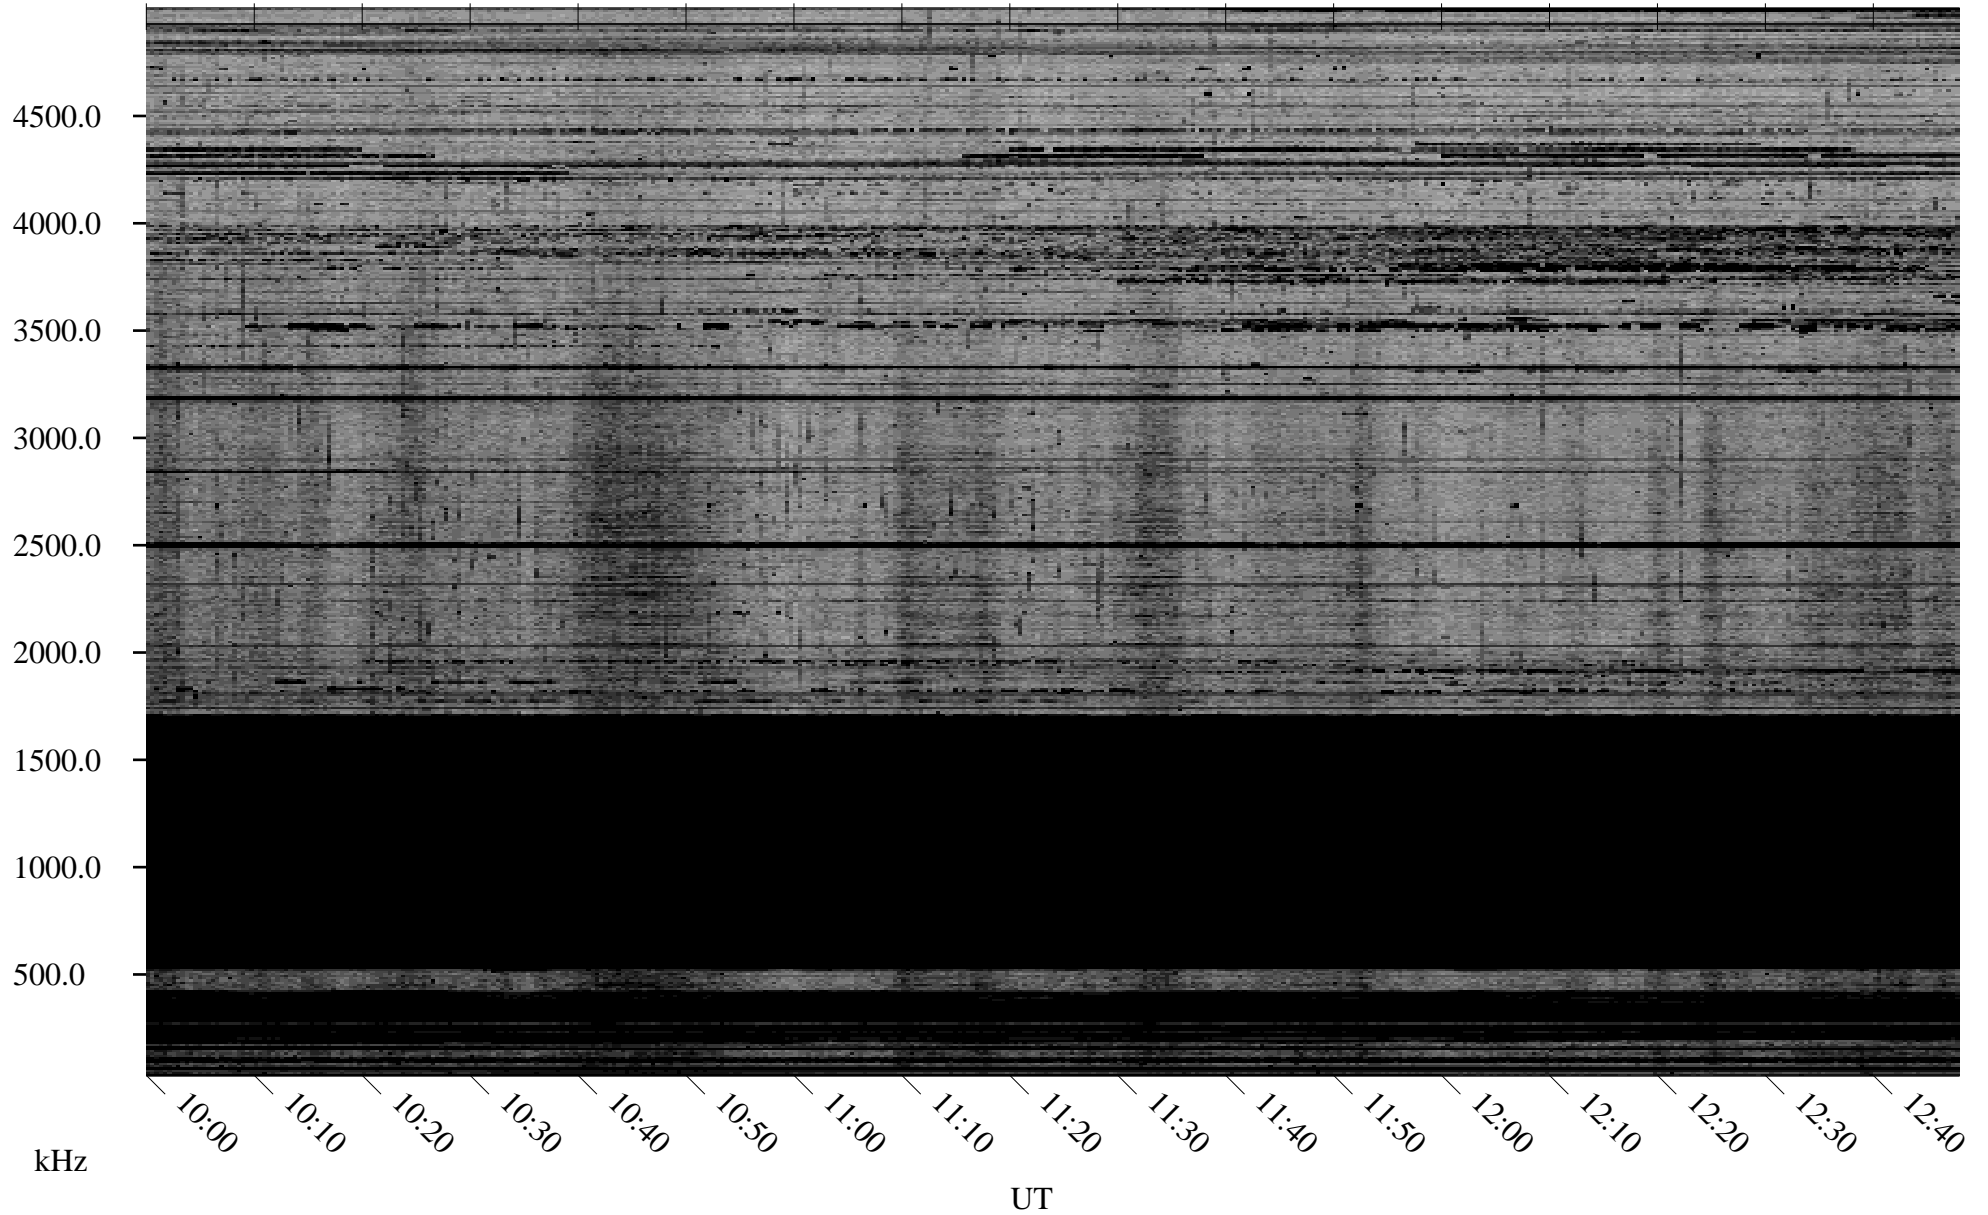

12/29/2009 Churchill, Manitoba

Linear Scale Black = 161 White = 15

ch09362l.r00SUm max_12

Page 3

12/29/2009 Churchill, Manitoba

Linear Scale Black = 161 White = 15

ch09362l.r00SUm max_12

Page 4

12/29/2009 Churchill, Manitoba

Linear Scale Black = 161 White = 15

ch09362l.r00SUm max_12

Page 5

12/29/2009 Churchill, Manitoba

Linear Scale Black = 161 White = 15

ch09362l.r00SUm max_12

Page 6

12/29/2009 Churchill, Manitoba

Linear Scale Black = 161 White = 15

ch09362l.r00SUm max_12

Page 7

12/29/2009 Churchill, Manitoba

Linear Scale Black = 161 White = 15

ch09362l.r00SUm max_12