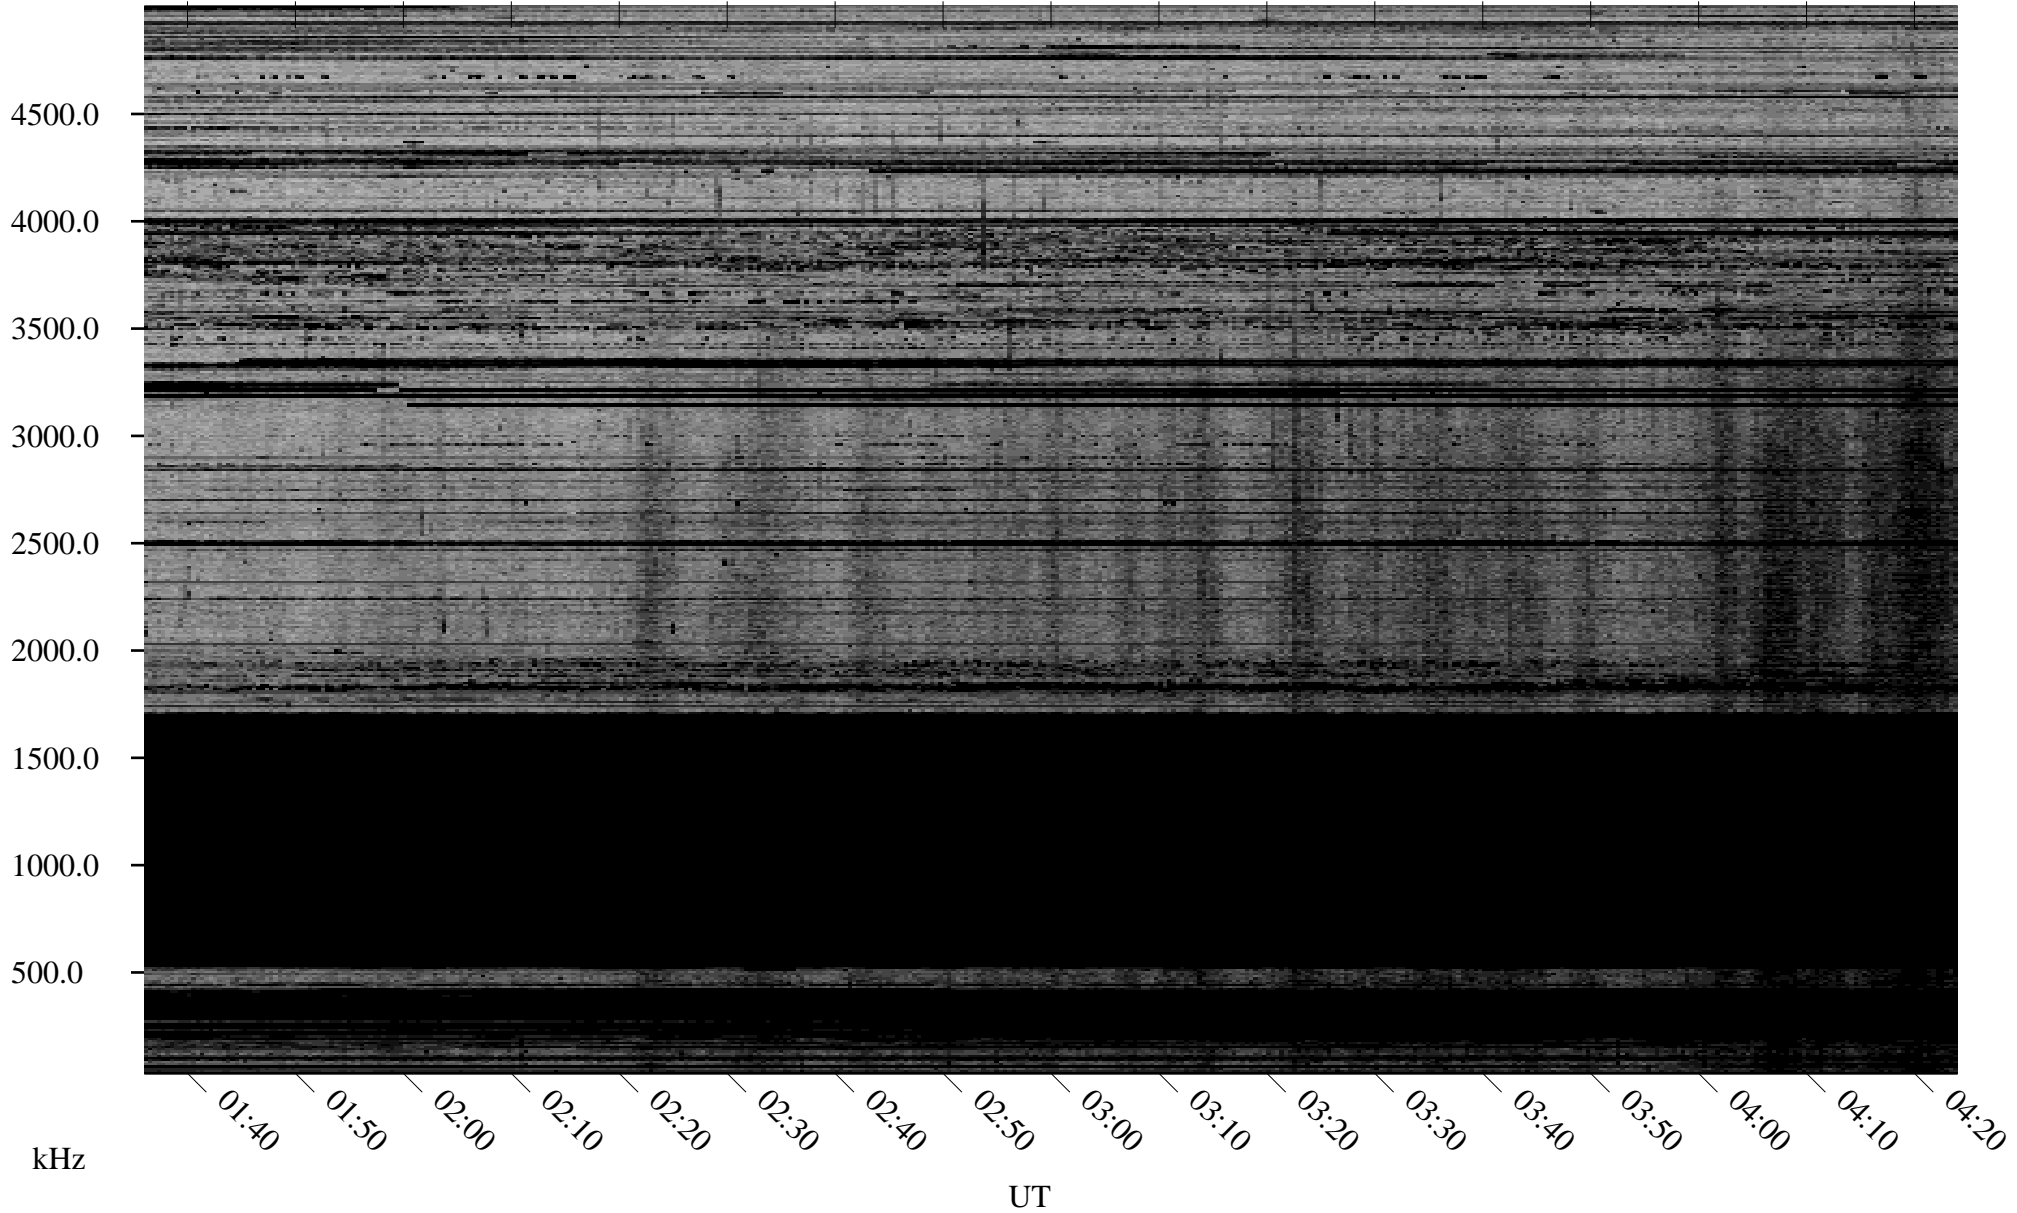

12/29/2009 Churchill, Manitoba

Linear Scale Black = 161 White = 15

ch09363l.r00SUm max_12

Page 1

12/29/2009 Churchill, Manitoba

Linear Scale Black = 161 White = 15

ch09363l.r00SUm max_12

Page 2

12/30/2009 Churchill, Manitoba

Linear Scale Black = 161 White = 15

ch09363l.r00SUm max_12

Page 3

12/30/2009 Churchill, Manitoba

Linear Scale Black = 161 White = 15

ch09363l.r00SUm max_12

Page 4

12/30/2009 Churchill, Manitoba

Linear Scale Black = 161 White = 15

ch09363l.r00SUm max_12

Page 5

12/30/2009 Churchill, Manitoba

Linear Scale Black = 161 White = 15

ch09363l.r00SUm max_12

Page 6

12/30/2009 Churchill, Manitoba

Linear Scale Black = 161 White = 15

ch09363l.r00SUm max_12

Page 7

12/30/2009 Churchill, Manitoba

Linear Scale Black = 161 White = 15

ch09363l.r00SUm max_12