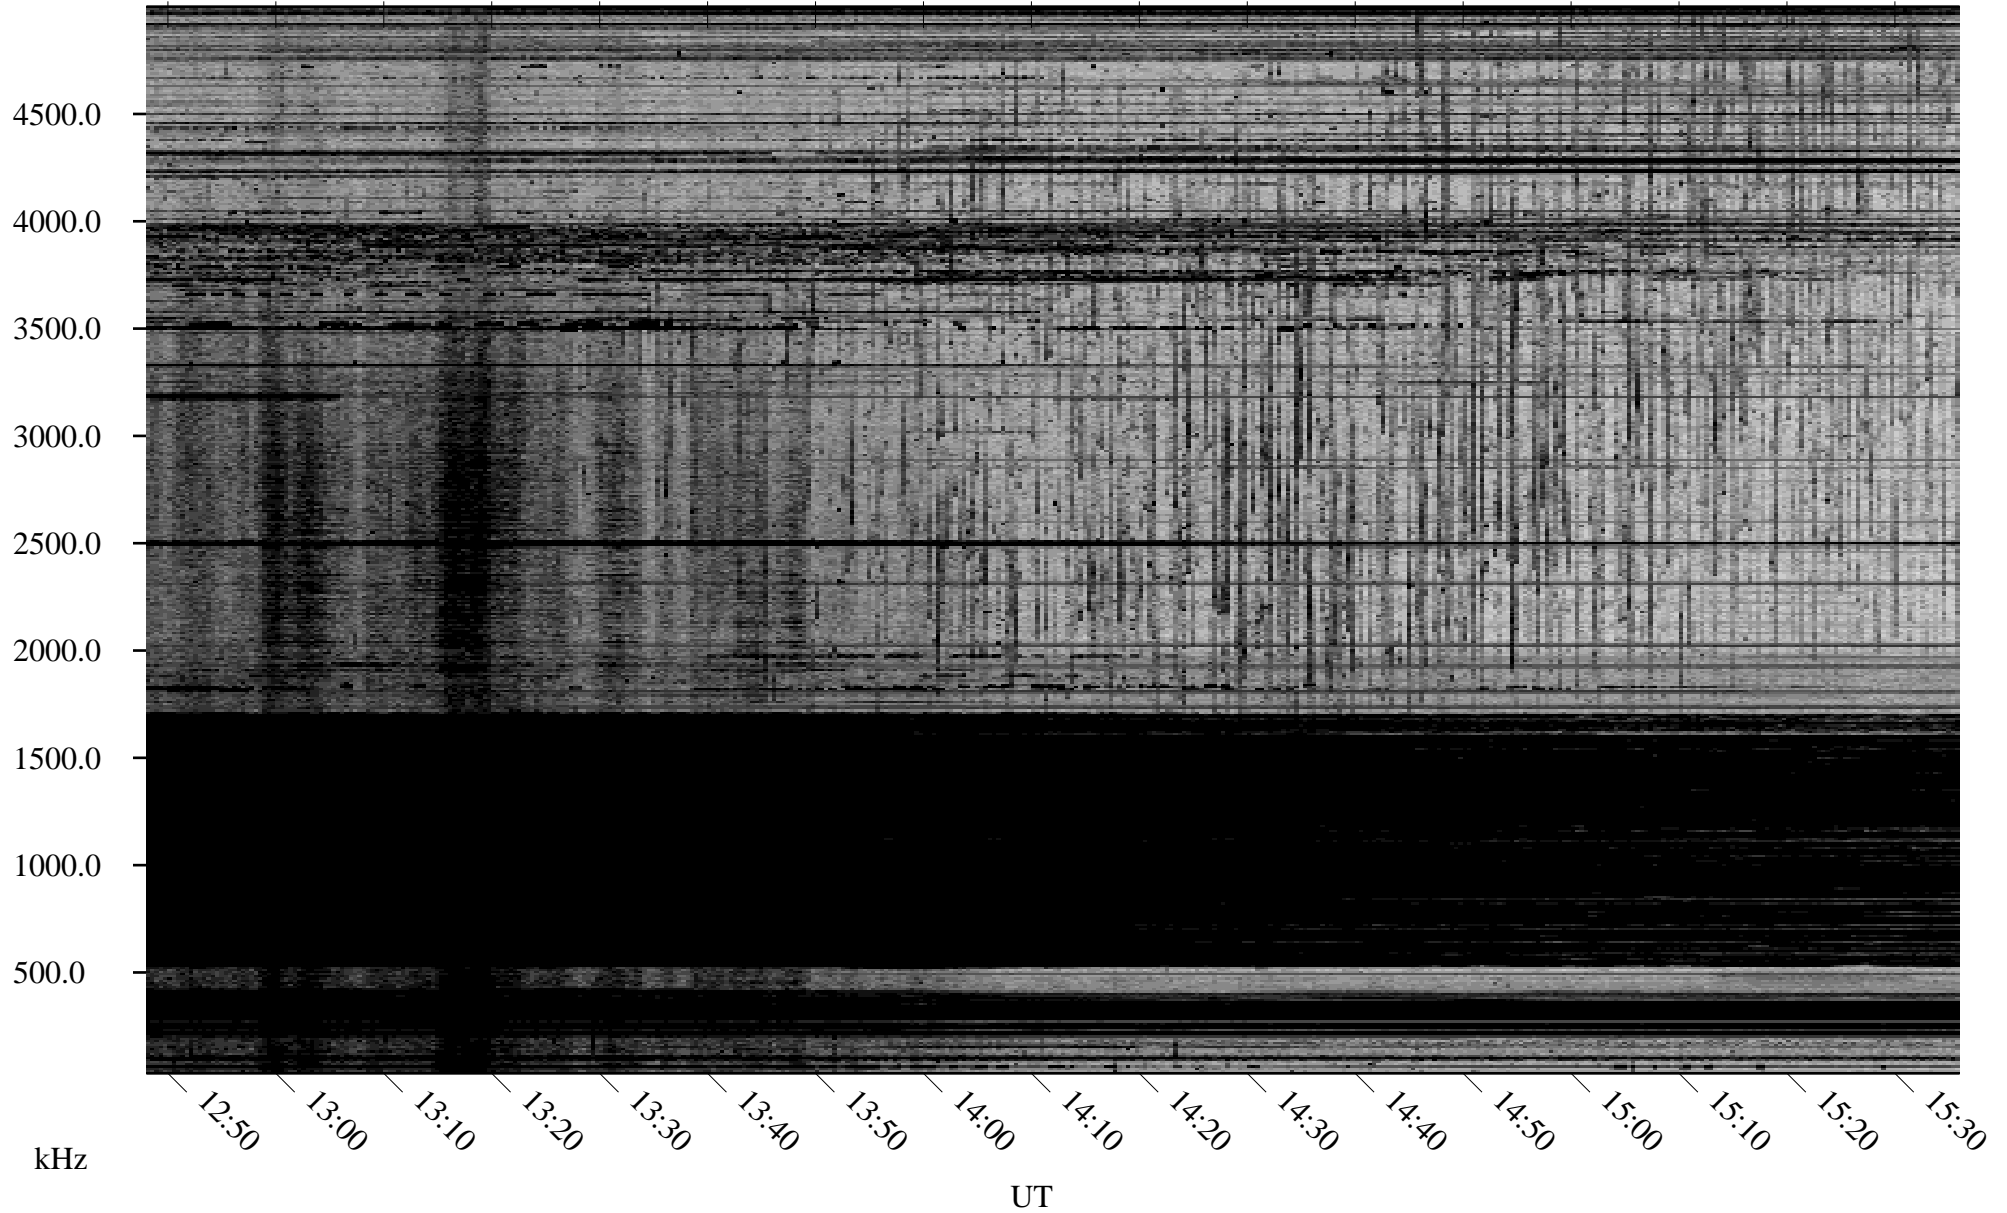

12/29/2009 Churchill, Manitoba

Linear Scale Black = 161 White = 15

ch09363l.r00SUm max_12

Page 1

12/29/2009 Churchill, Manitoba

Linear Scale Black = 161 White = 15

ch09363l.r00SUm max_12

Page 2

12/30/2009 Churchill, Manitoba

Linear Scale Black = 161 White = 15

ch09363l.r00SUm max_12

Page 3

12/30/2009 Churchill, Manitoba

Linear Scale Black = 161 White = 15

ch09363l.r00SUm max_12

Page 4

12/30/2009 Churchill, Manitoba

Linear Scale Black = 161 White = 15

ch09363l.r00SUm max_12

Page 5

12/30/2009 Churchill, Manitoba

Linear Scale Black = 161 White = 15

ch09363l.r00SUm max_12

Page 6

12/30/2009 Churchill, Manitoba

Linear Scale Black = 161 White = 15

ch09363l.r00SUm max_12

Page 7

12/30/2009 Churchill, Manitoba

Linear Scale Black = 161 White = 15

ch09363l.r00SUm max_12