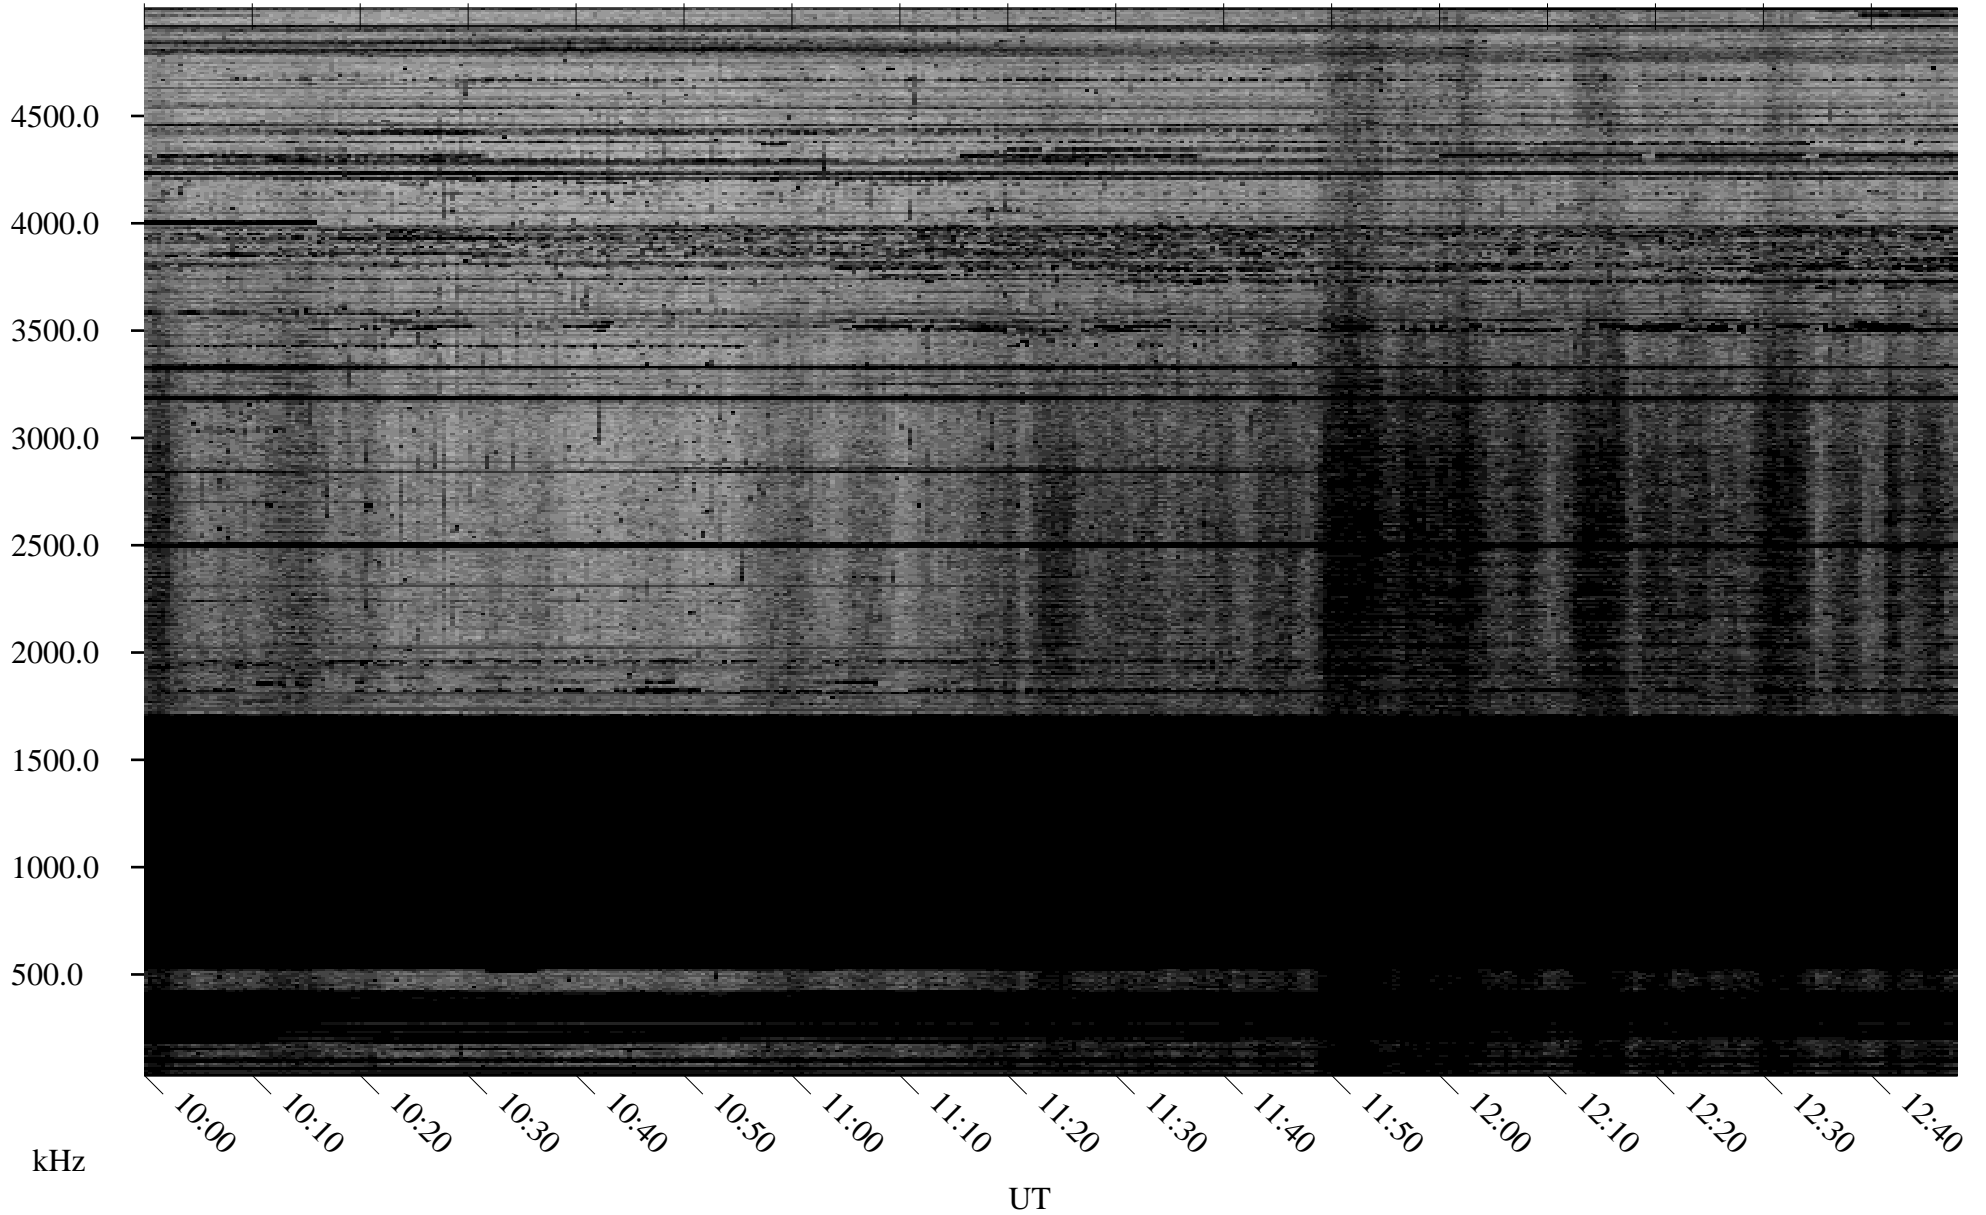

12/29/2009 Churchill, Manitoba

Linear Scale Black = 161 White = 15

ch09363l.r00SUm max_12

Page 1

12/29/2009 Churchill, Manitoba

Linear Scale Black = 161 White = 15

ch09363l.r00SUm max_12

Page 2

12/30/2009 Churchill, Manitoba

Linear Scale Black = 161 White = 15

ch09363l.r00SUm max_12

Page 3

12/30/2009 Churchill, Manitoba

Linear Scale Black = 161 White = 15

ch09363l.r00SUm max_12

Page 4

12/30/2009 Churchill, Manitoba

Linear Scale Black = 161 White = 15

ch09363l.r00SUm max_12

Page 5

12/30/2009 Churchill, Manitoba

Linear Scale Black = 161 White = 15

ch09363l.r00SUm max_12

Page 6

12/30/2009 Churchill, Manitoba

Linear Scale Black = 161 White = 15

ch09363l.r00SUm max_12

Page 7

12/30/2009 Churchill, Manitoba

Linear Scale Black = 161 White = 15

ch09363l.r00SUm max_12