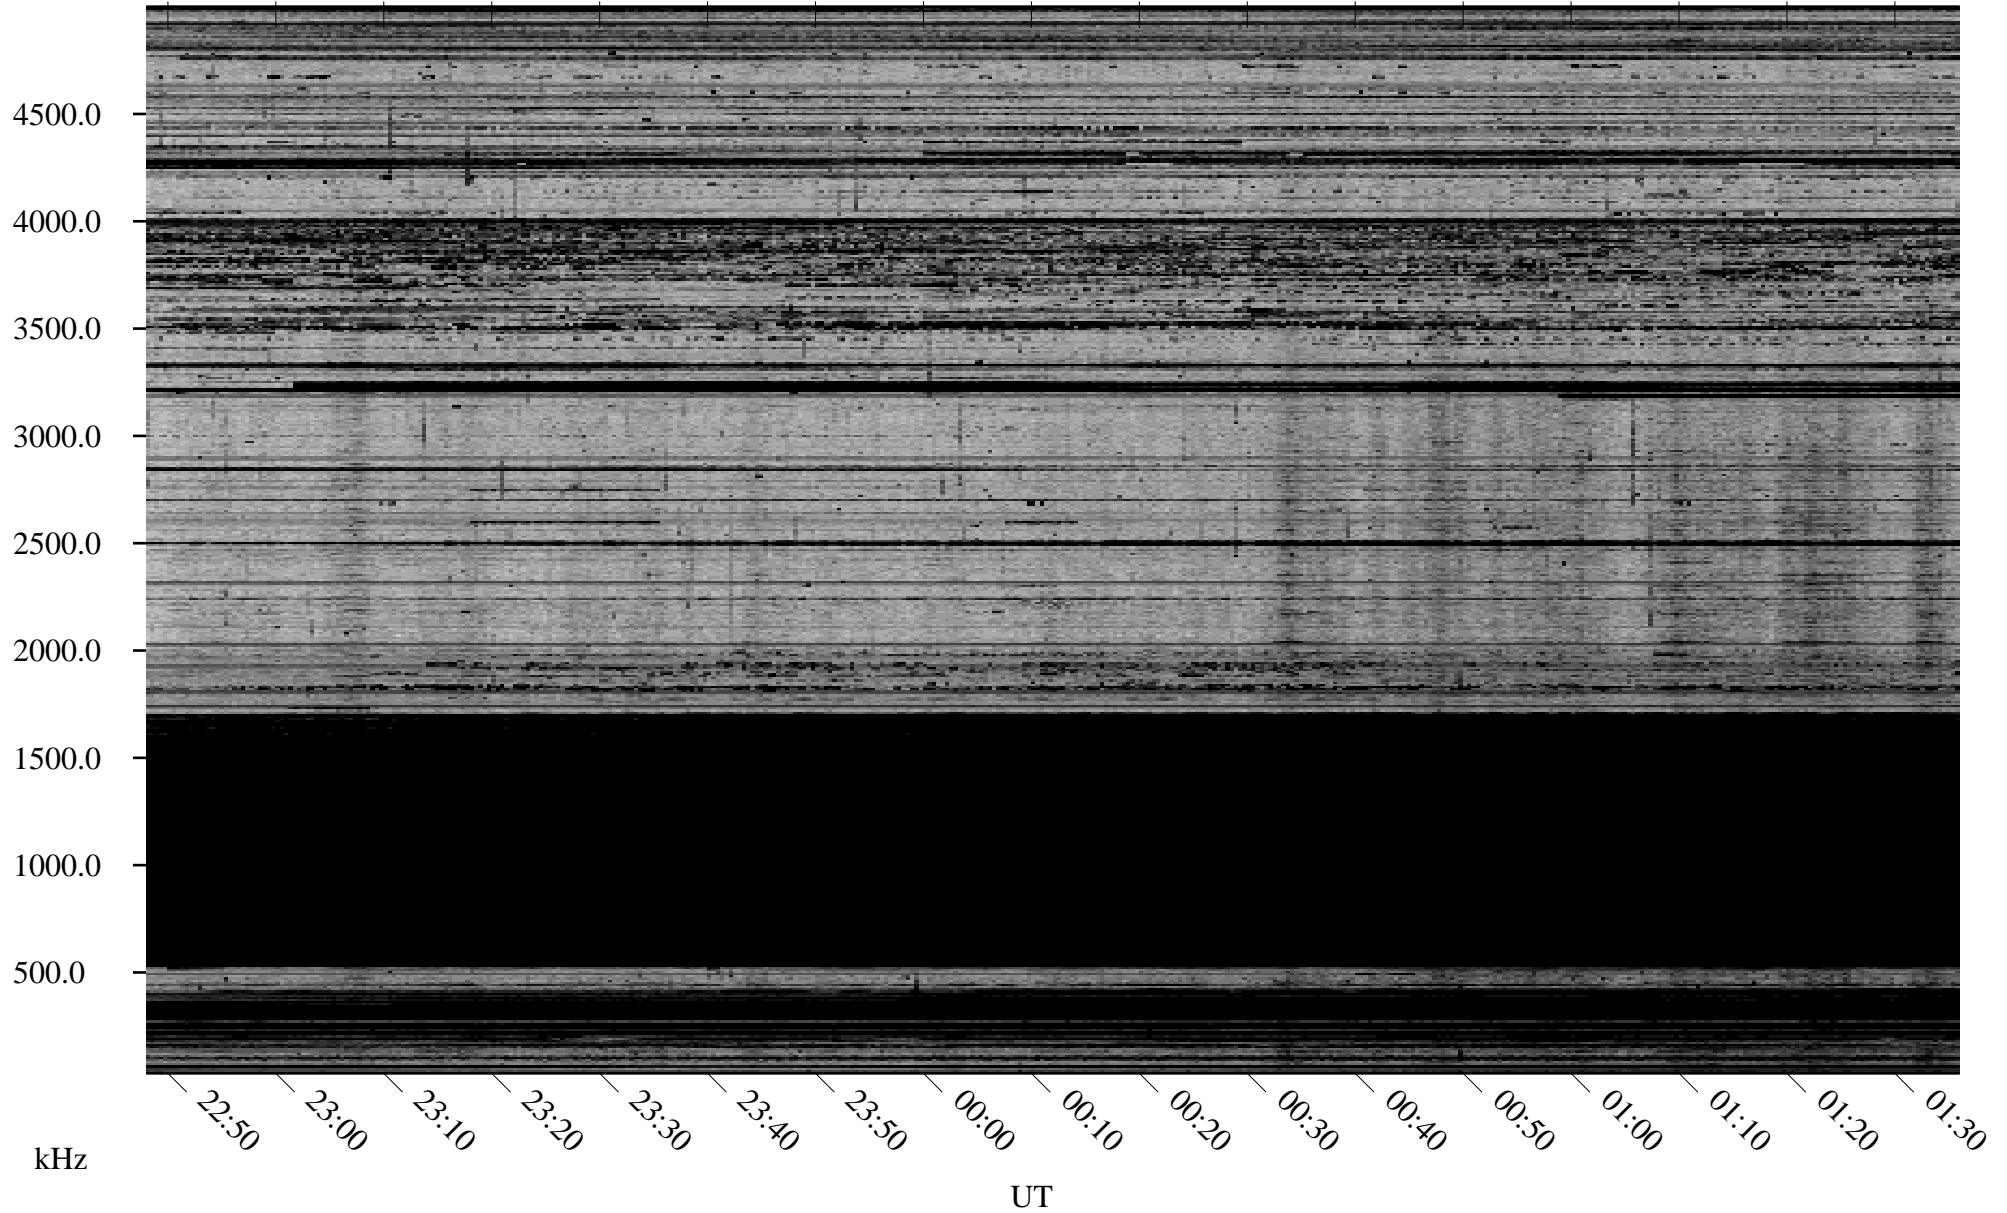

12/29/2009 Churchill, Manitoba

Linear Scale Black = 161 White = 15

ch09363l.r00SUm max_12

Page 1

12/29/2009 Churchill, Manitoba

Linear Scale Black = 161 White = 15

ch09363l.r00SUm max_12

Page 2

12/30/2009 Churchill, Manitoba

Linear Scale Black = 161 White = 15

ch09363l.r00SUm max_12

Page 3

12/30/2009 Churchill, Manitoba

Linear Scale Black = 161 White = 15

ch09363l.r00SUm max_12

Page 4

12/30/2009 Churchill, Manitoba

Linear Scale Black = 161 White = 15

ch09363l.r00SUm max_12

Page 5

12/30/2009 Churchill, Manitoba

Linear Scale Black = 161 White = 15

ch09363l.r00SUm max_12

Page 6

12/30/2009 Churchill, Manitoba

Linear Scale Black = 161 White = 15

ch09363l.r00SUm max_12

Page 7

12/30/2009 Churchill, Manitoba

Linear Scale Black = 161 White = 15

ch09363l.r00SUm max_12