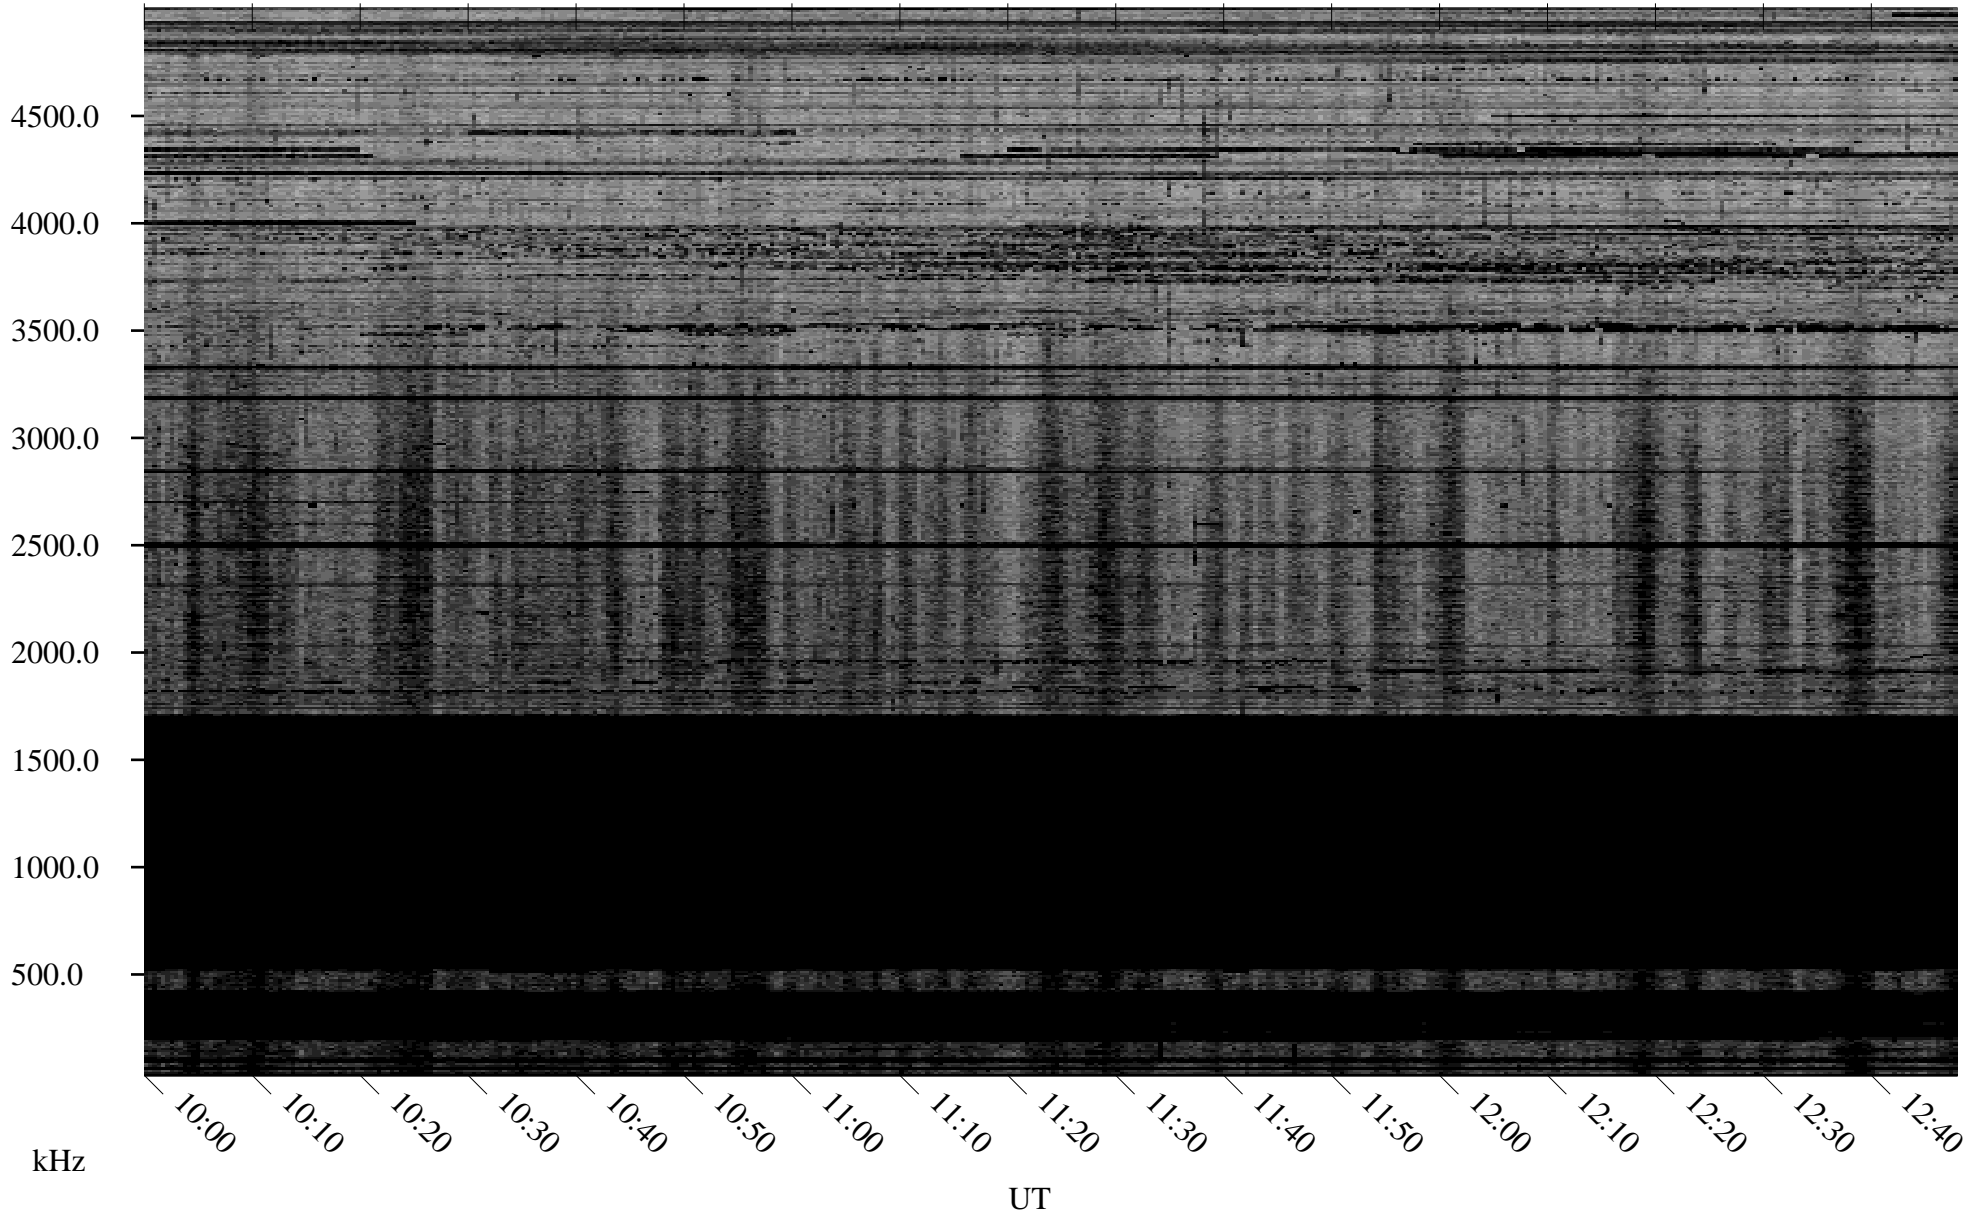

12/30/2009 Churchill, Manitoba

Linear Scale Black = 161 White = 15

ch09364l.r00SUm max_12

Page 1

12/30/2009 Churchill, Manitoba

Linear Scale Black = 161 White = 15

ch09364l.r00SUm max_12

Page 2

12/31/2009 Churchill, Manitoba

Linear Scale Black = 161 White = 15

ch09364l.r00SUm max_12

Page 3

12/31/2009 Churchill, Manitoba

Linear Scale Black = 161 White = 15

ch09364l.r00SUm max_12

Page 4

12/31/2009 Churchill, Manitoba

Linear Scale Black = 161 White = 15

ch09364l.r00SUm max_12

Page 5

12/31/2009 Churchill, Manitoba

Linear Scale Black = 161 White = 15

ch09364l.r00SUm max_12

Page 6

12/31/2009 Churchill, Manitoba

Linear Scale Black = 161 White = 15

ch09364l.r00SUm max_12

Page 7

12/31/2009 Churchill, Manitoba

Linear Scale Black = 161 White = 15

ch09364l.r00SUm max_12

Page 8