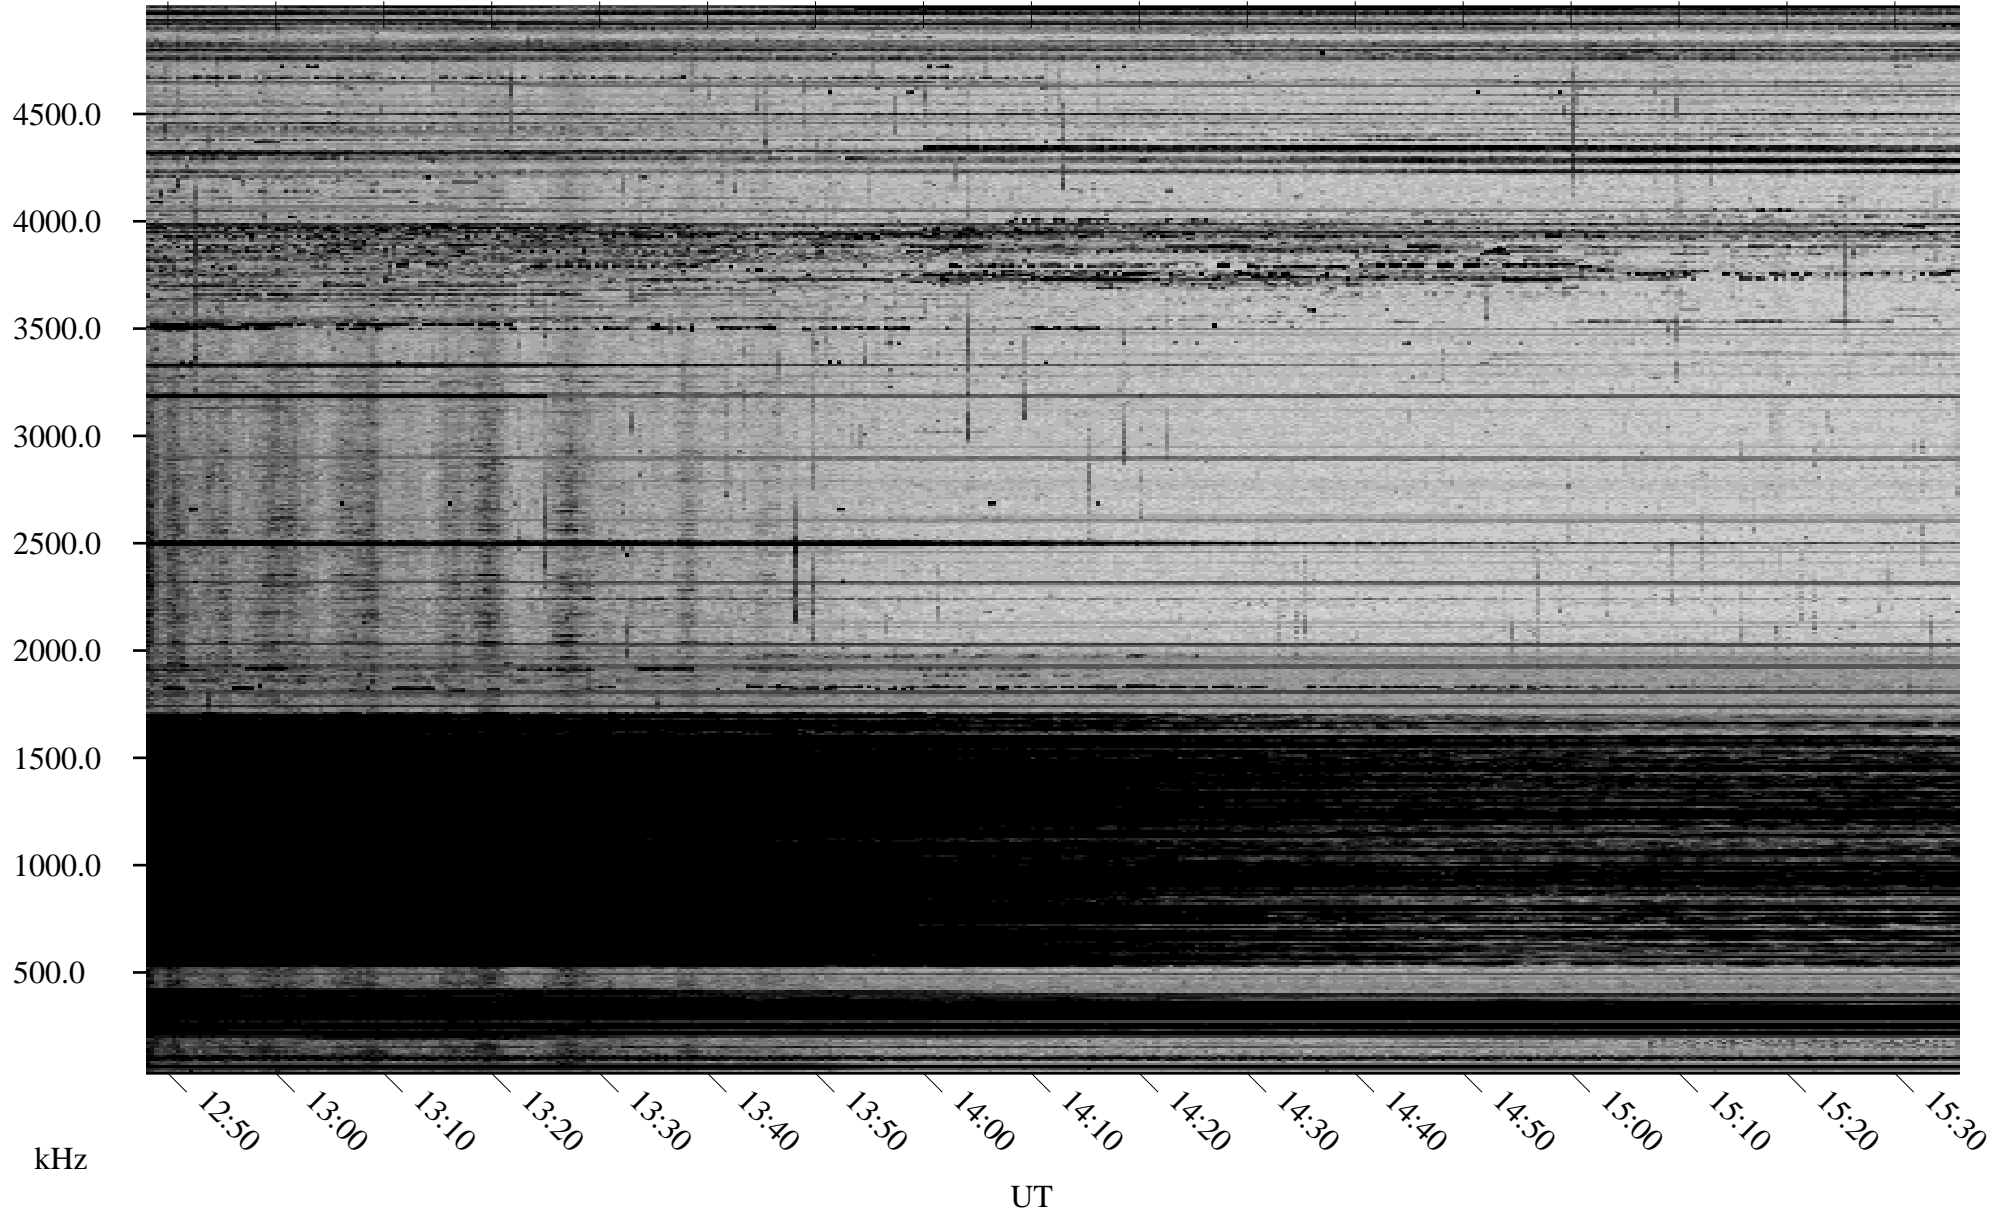

12/30/2009 Churchill, Manitoba

Linear Scale Black = 161 White = 15

ch09364l.r00SUm max_12

Page 1

12/30/2009 Churchill, Manitoba

Linear Scale Black = 161 White = 15

ch09364l.r00SUm max_12

Page 2

12/31/2009 Churchill, Manitoba

Linear Scale Black = 161 White = 15

ch09364l.r00SUm max_12

Page 3

12/31/2009 Churchill, Manitoba

Linear Scale Black = 161 White = 15

ch09364l.r00SUm max_12

Page 4

12/31/2009 Churchill, Manitoba

Linear Scale Black = 161 White = 15

ch09364l.r00SUm max_12

Page 5

12/31/2009 Churchill, Manitoba

Linear Scale Black = 161 White = 15

ch09364l.r00SUm max_12

Page 6

12/31/2009 Churchill, Manitoba

Linear Scale Black = 161 White = 15

ch09364l.r00SUm max_12

Page 7

12/31/2009 Churchill, Manitoba

Linear Scale Black = 161 White = 15

ch09364l.r00SUm max_12

Page 8