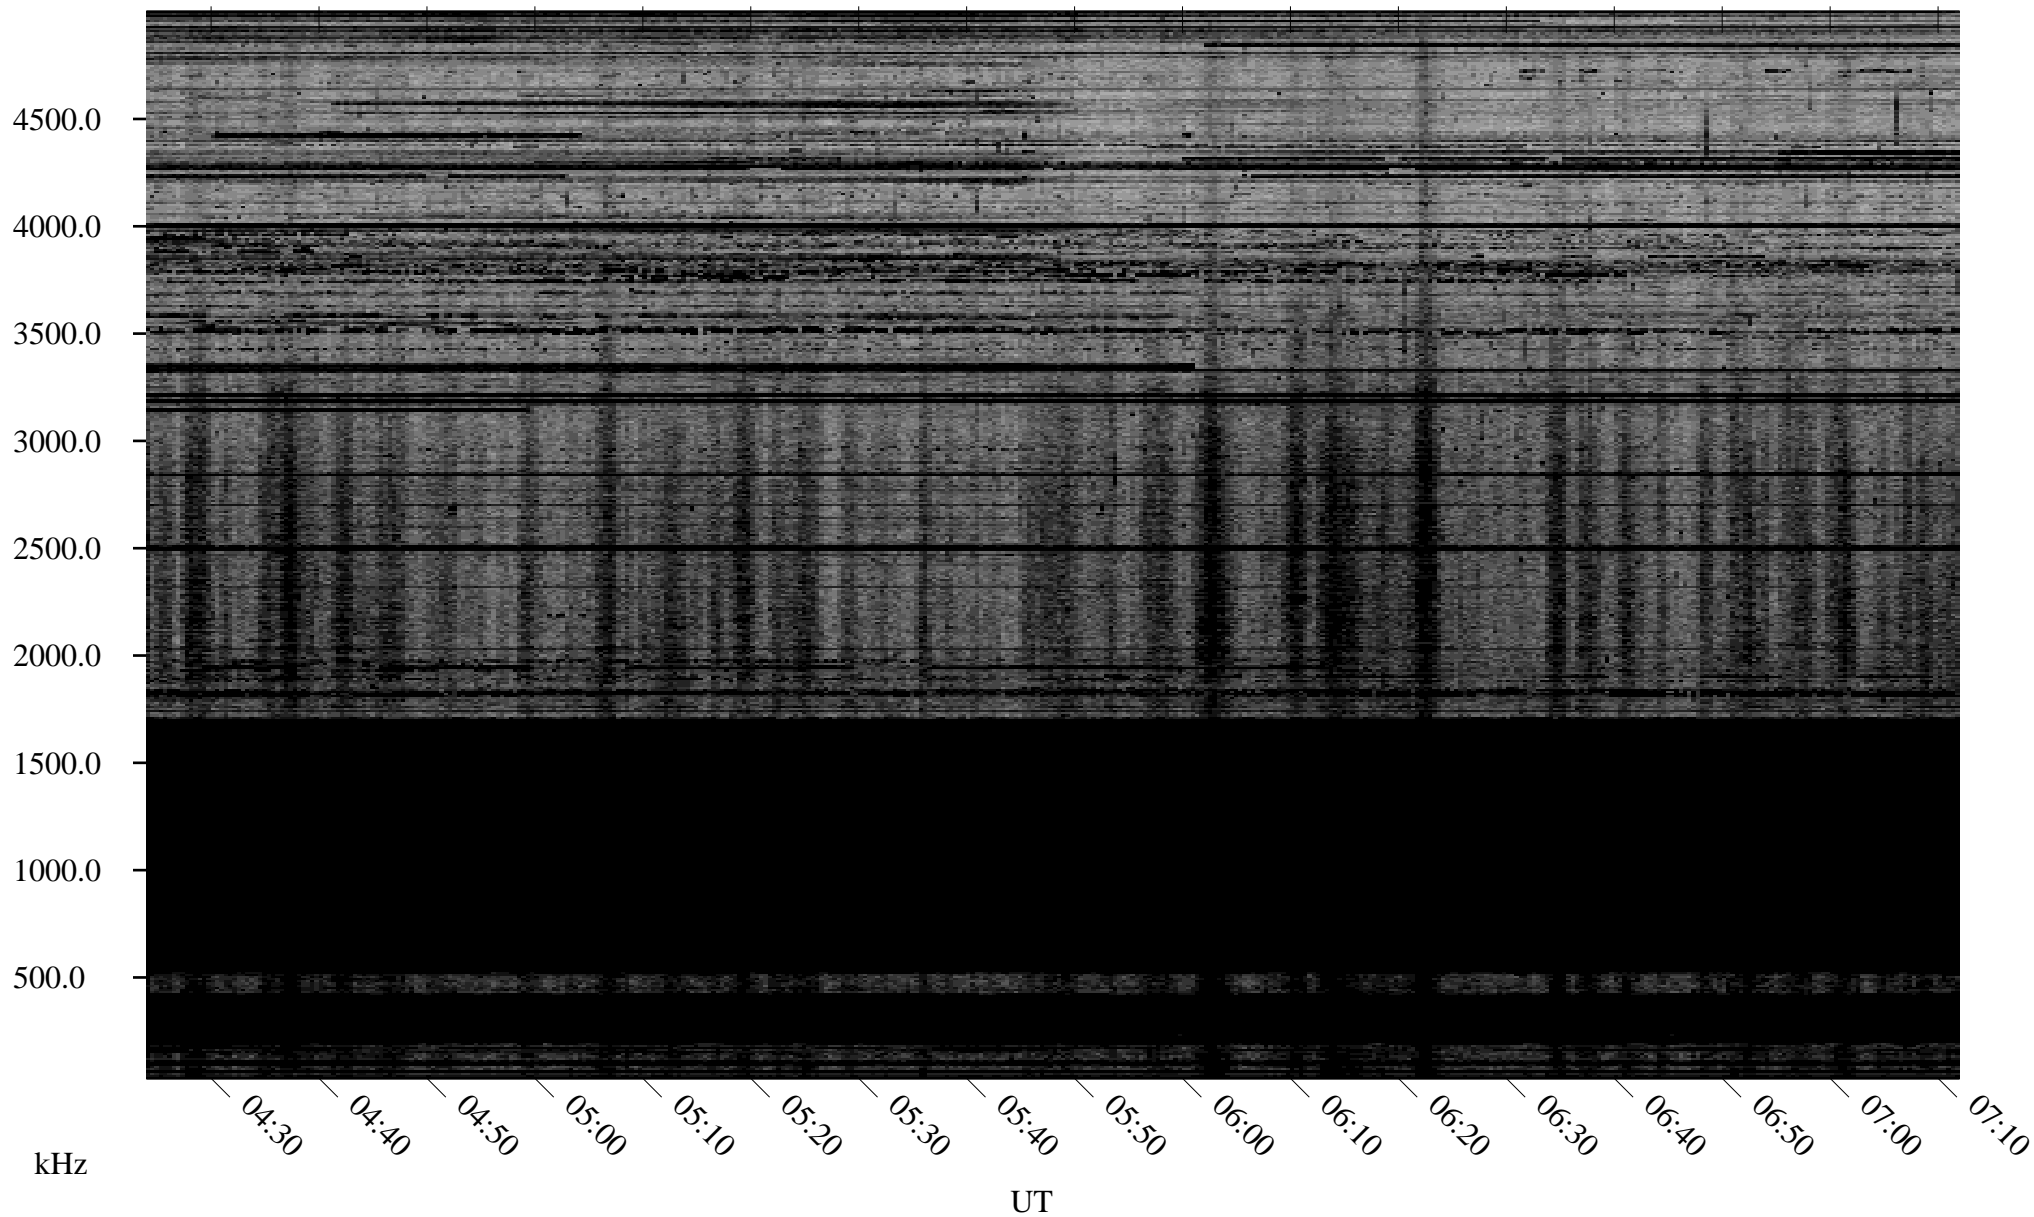

12/30/2009 Churchill, Manitoba

Linear Scale Black = 161 White = 15

ch09364l.r00SUm max_12

Page 1

12/30/2009 Churchill, Manitoba

Linear Scale Black = 161 White = 15

ch09364l.r00SUm max_12

Page 2

12/31/2009 Churchill, Manitoba

Linear Scale Black = 161 White = 15

ch09364l.r00SUm max_12

Page 3

12/31/2009 Churchill, Manitoba

Linear Scale Black = 161 White = 15

ch09364l.r00SUm max_12

Page 4

12/31/2009 Churchill, Manitoba

Linear Scale Black = 161 White = 15

ch09364l.r00SUm max_12

Page 5

12/31/2009 Churchill, Manitoba

Linear Scale Black = 161 White = 15

ch09364l.r00SUm max_12

Page 6

12/31/2009 Churchill, Manitoba

Linear Scale Black = 161 White = 15

ch09364l.r00SUm max_12

Page 7

12/31/2009 Churchill, Manitoba

Linear Scale Black = 161 White = 15

ch09364l.r00SUm max_12

Page 8