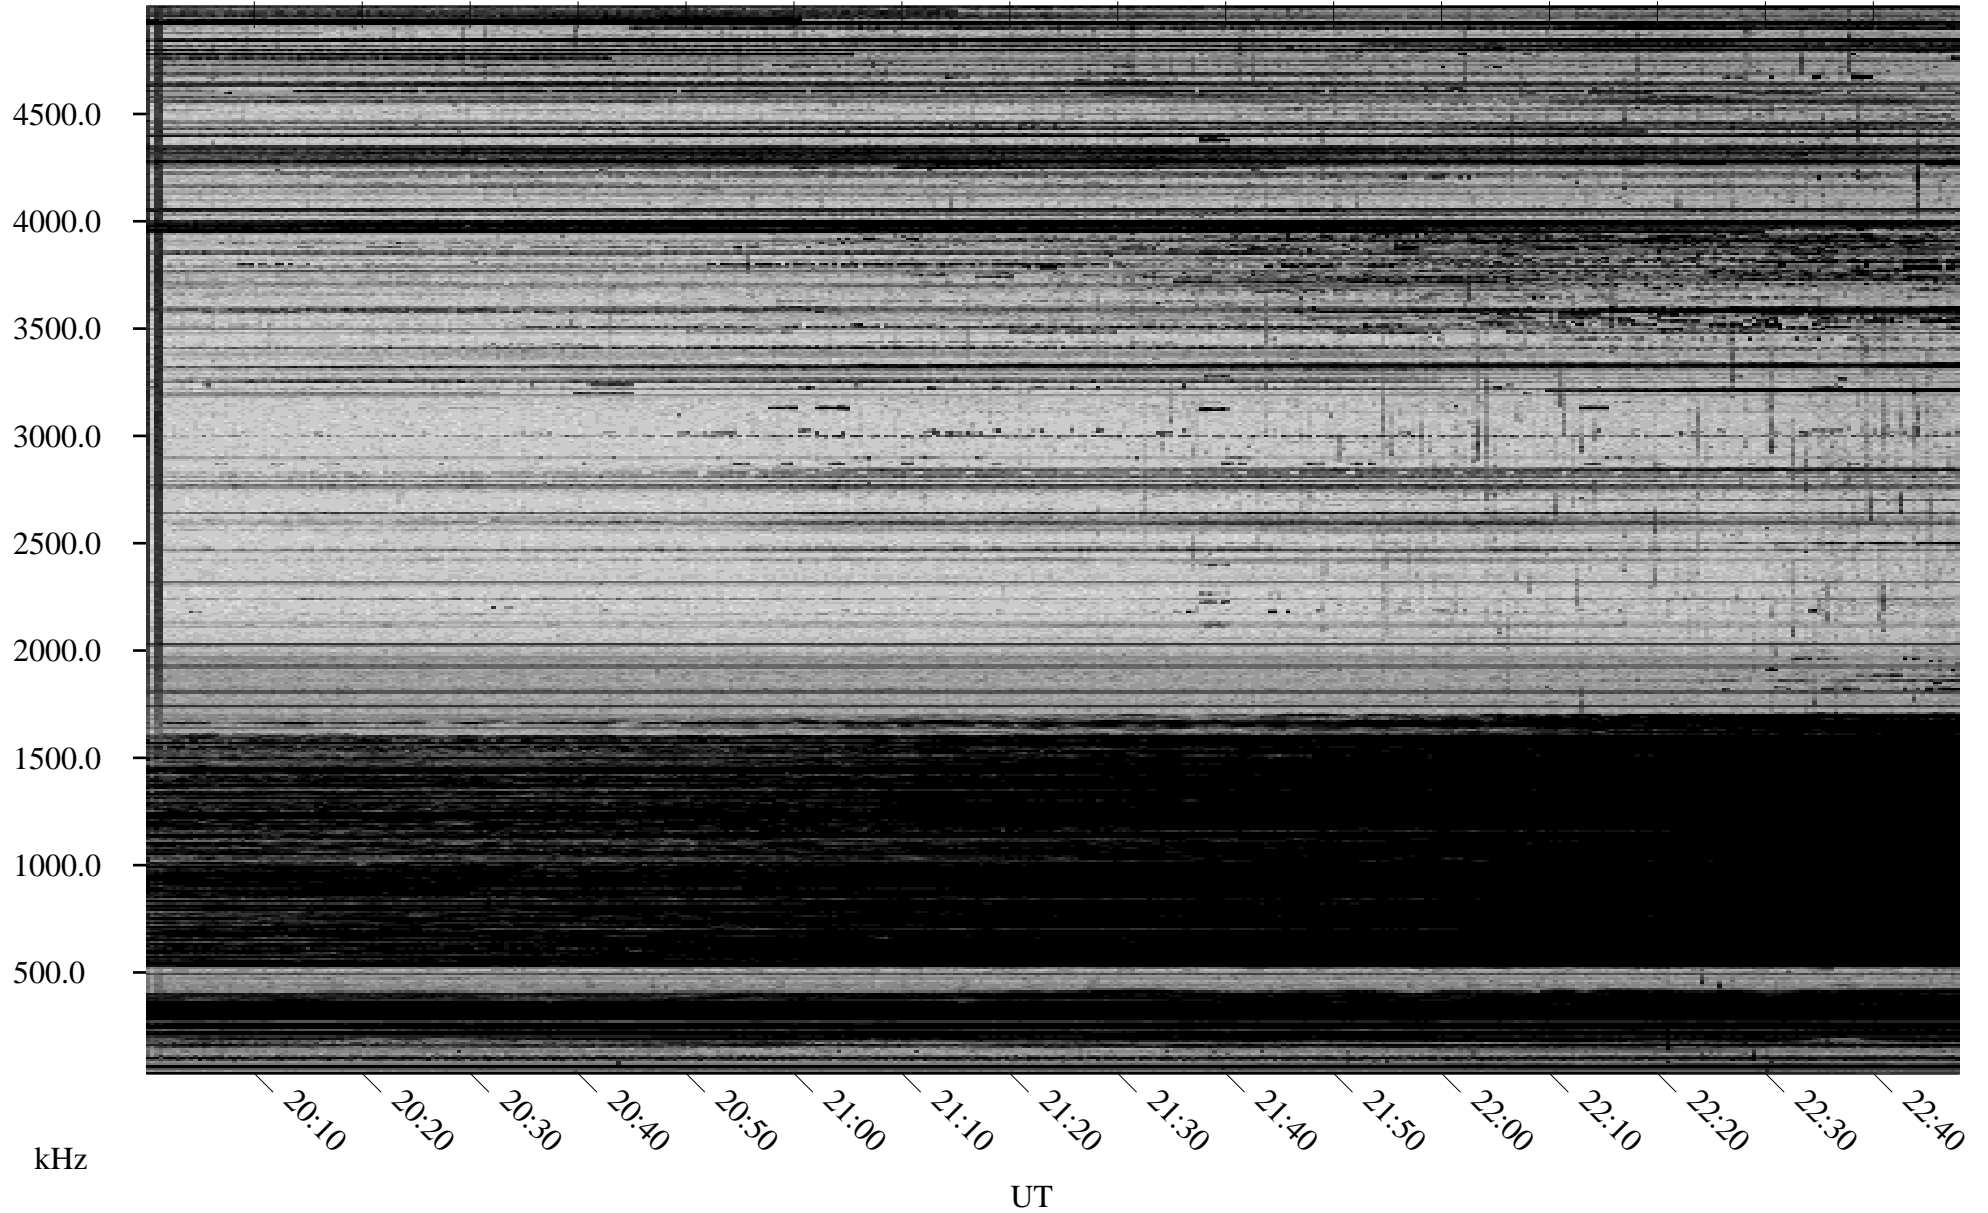

01/02/2010 Churchill, Manitoba

Linear Scale Black = 161 White = 15

ch10002l.r00SUm max_12

Page 1

01/02/2010 Churchill, Manitoba

Linear Scale Black = 161 White = 15

ch10002l.r00SUm max_12

Page 2

01/03/2010 Churchill, Manitoba

Linear Scale Black = 161 White = 15

ch10002l.r00SUm max_12

Page 3

01/03/2010 Churchill, Manitoba

Linear Scale Black = 161 White = 15

ch10002l.r00SUm max_12

Page 4

01/03/2010 Churchill, Manitoba

Linear Scale Black = 161 White = 15

ch10002l.r00SUm max_12

Page 5

01/03/2010 Churchill, Manitoba

Linear Scale Black = 161 White = 15

ch10002l.r00SUm max_12

Page 6

01/03/2010 Churchill, Manitoba

Linear Scale Black = 161 White = 15

ch10002l.r00SUm max_12

Page 7

01/03/2010 Churchill, Manitoba

Linear Scale Black = 161 White = 15

ch10002l.r00SUm max_12

Page 8