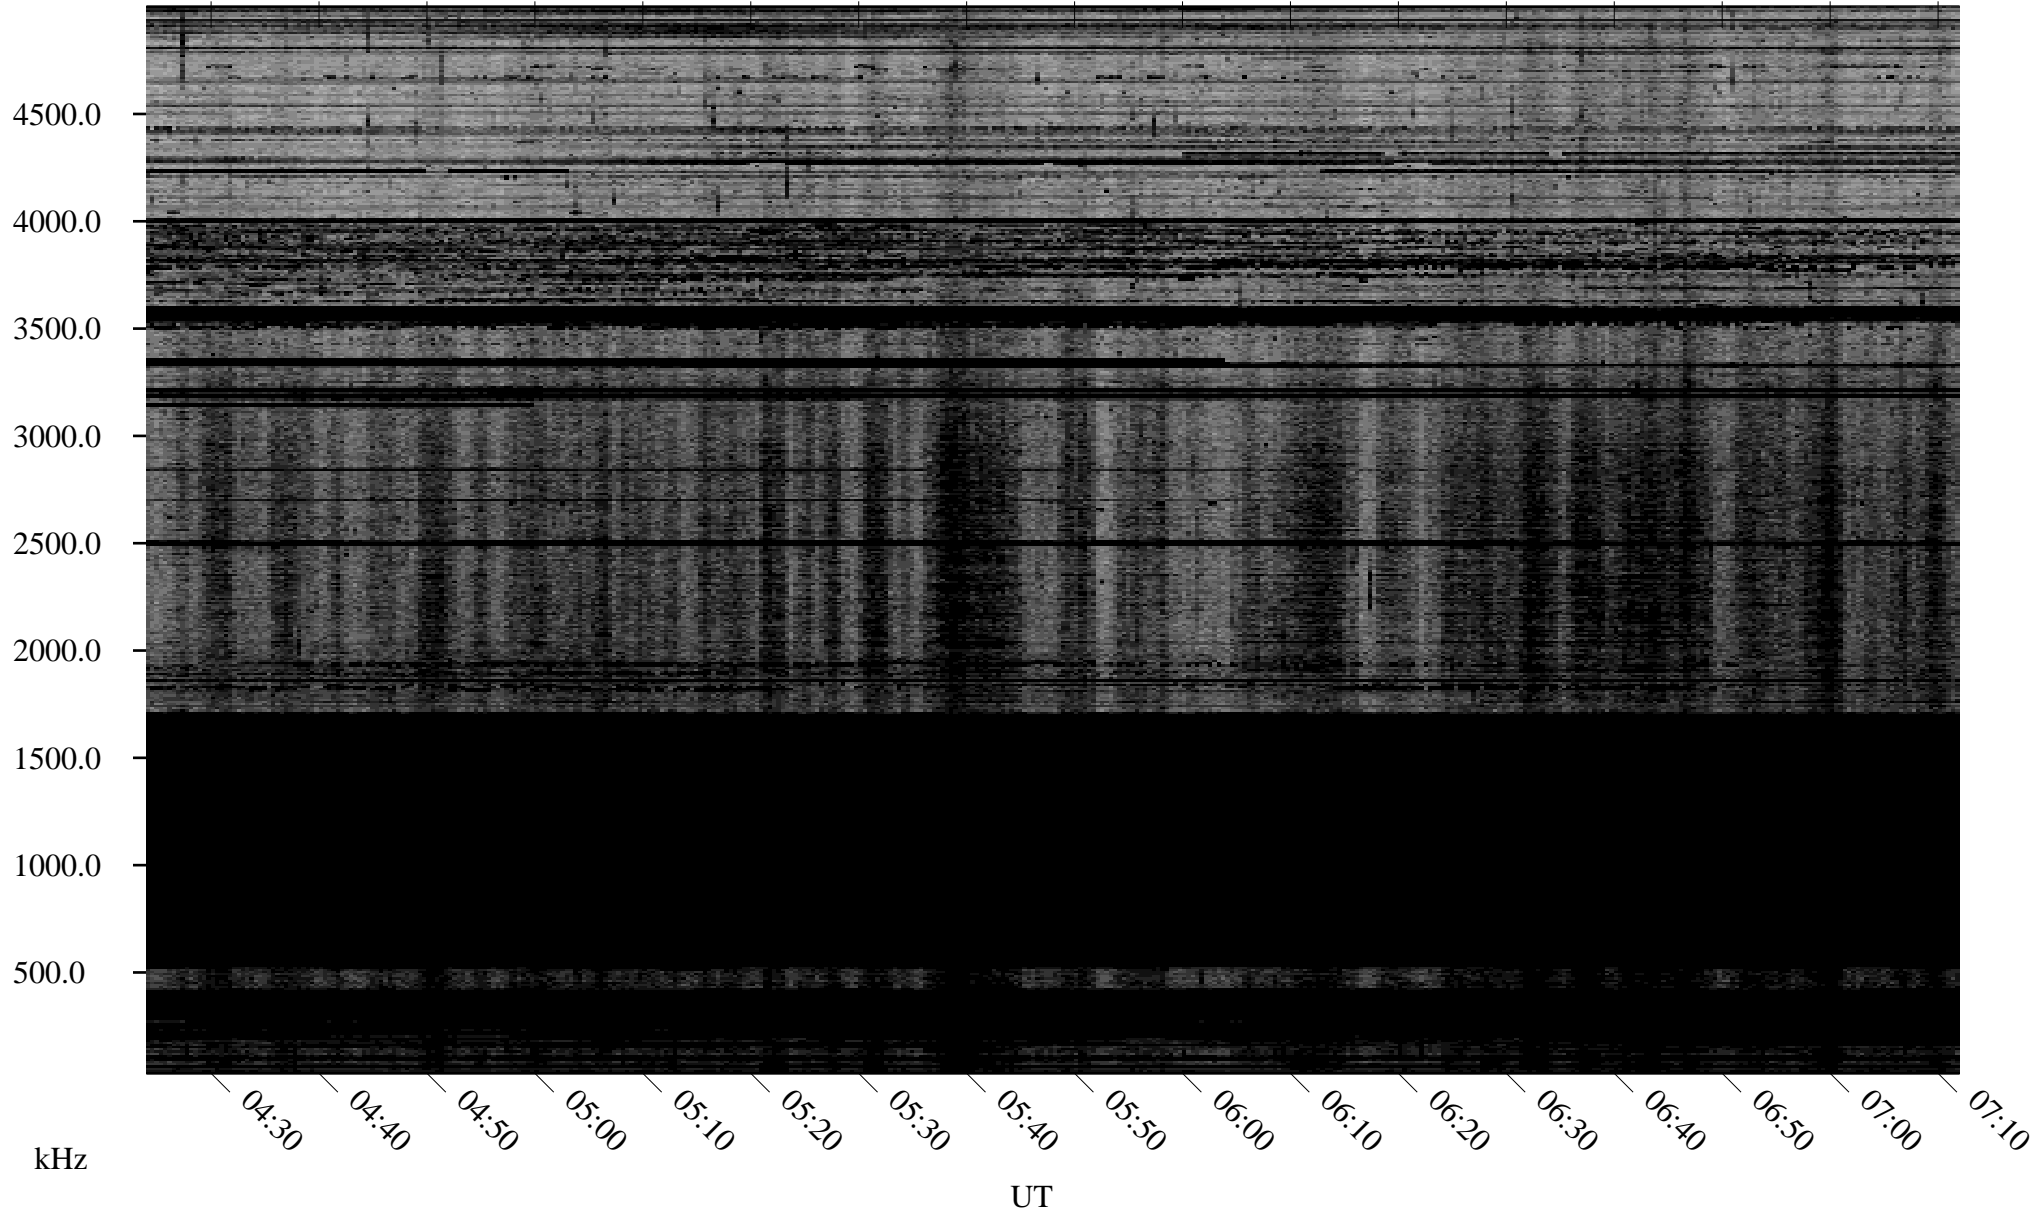

01/02/2010 Churchill, Manitoba

Linear Scale Black = 161 White = 15

ch10002l.r00SUm max_12

Page 1

01/02/2010 Churchill, Manitoba

Linear Scale Black = 161 White = 15

ch10002l.r00SUm max_12

Page 2

01/03/2010 Churchill, Manitoba

Linear Scale Black = 161 White = 15

ch10002l.r00SUm max_12

Page 3

01/03/2010 Churchill, Manitoba

Linear Scale Black = 161 White = 15

ch10002l.r00SUm max_12

Page 4

01/03/2010 Churchill, Manitoba

Linear Scale Black = 161 White = 15

ch10002l.r00SUm max_12

Page 5

01/03/2010 Churchill, Manitoba

Linear Scale Black = 161 White = 15

ch10002l.r00SUm max_12

Page 6

01/03/2010 Churchill, Manitoba

Linear Scale Black = 161 White = 15

ch10002l.r00SUm max_12

Page 7

01/03/2010 Churchill, Manitoba

Linear Scale Black = 161 White = 15

ch10002l.r00SUm max_12

Page 8