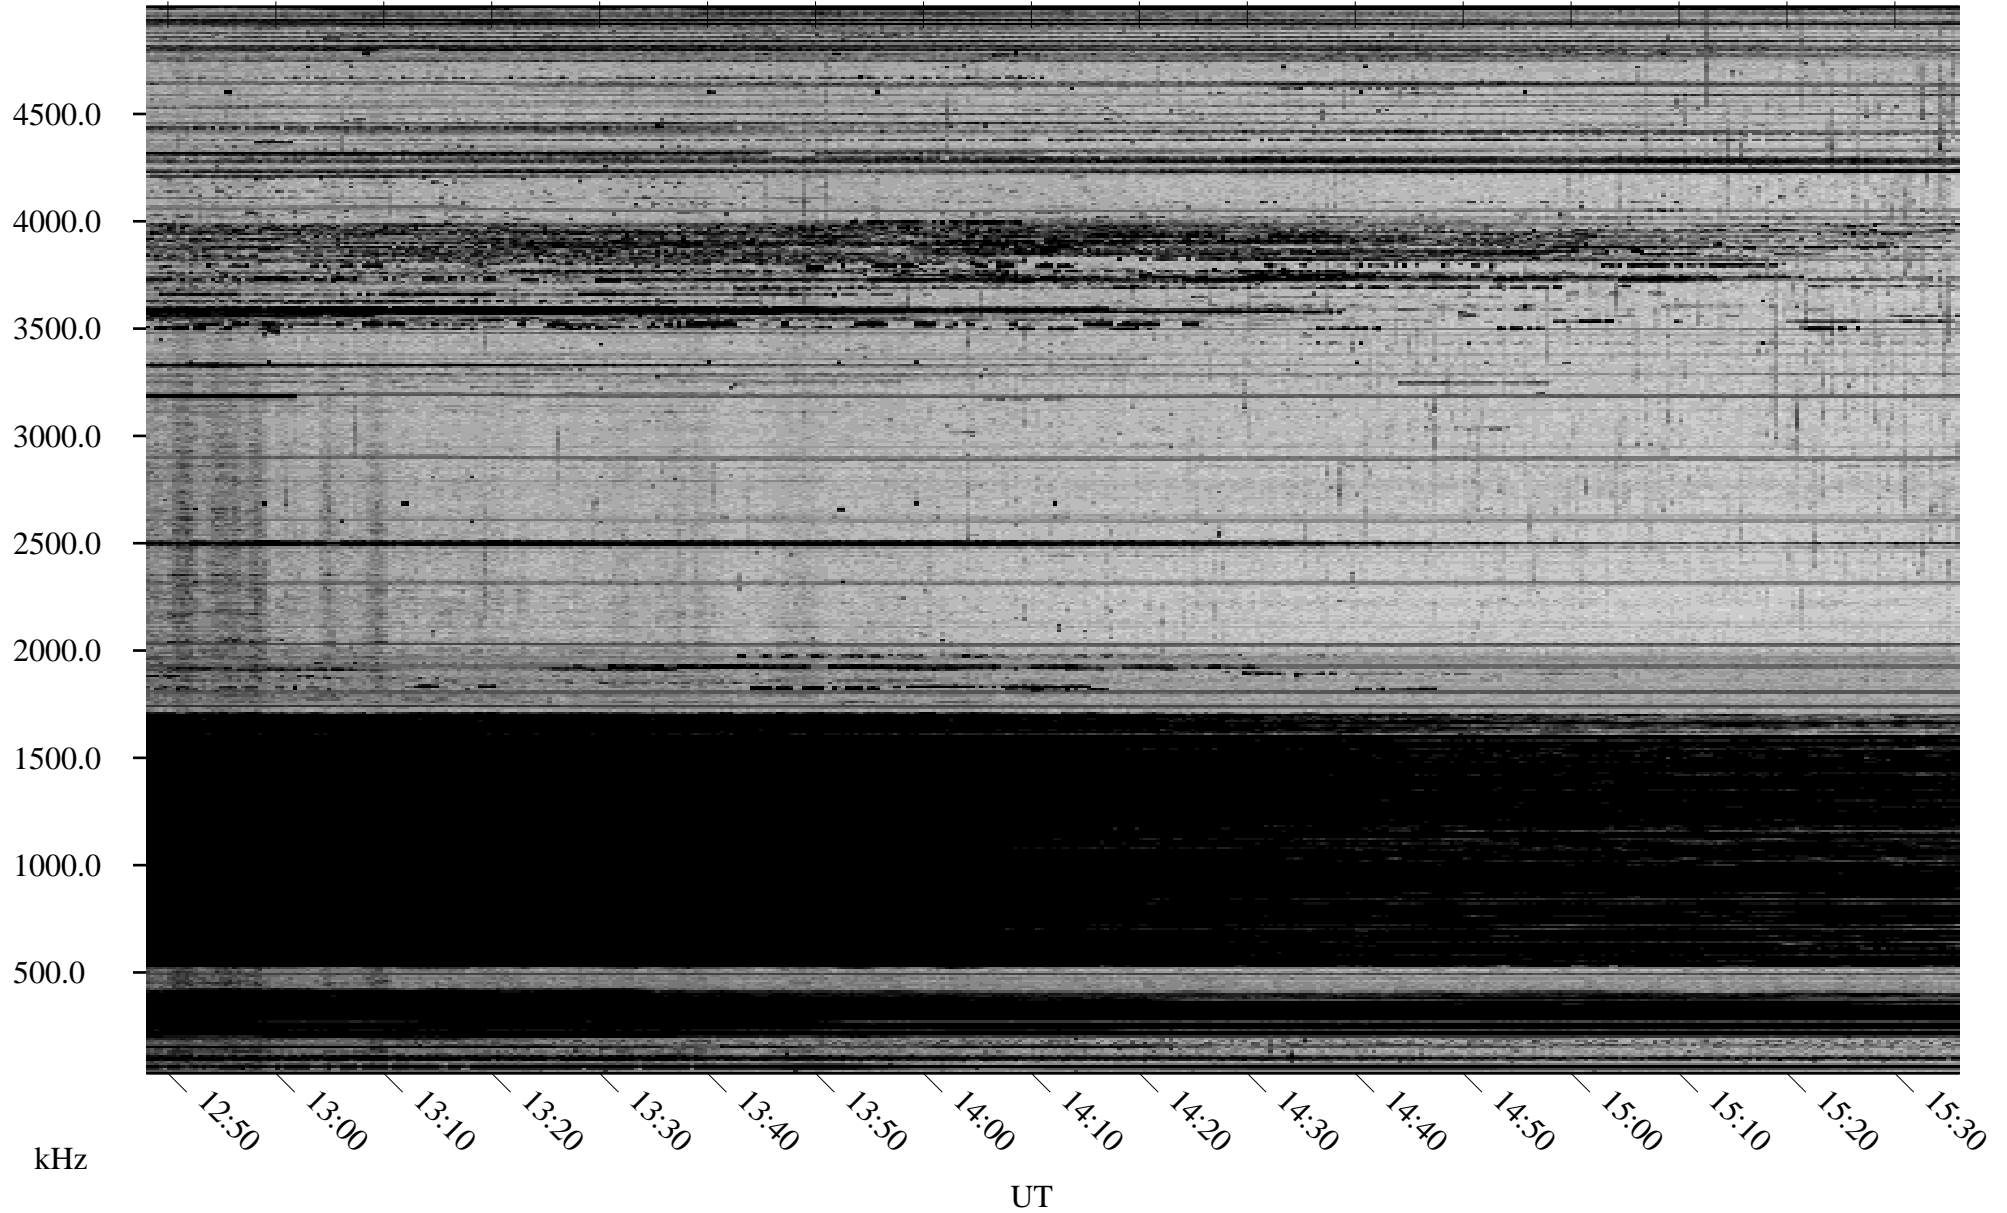

01/02/2010 Churchill, Manitoba

Linear Scale Black = 161 White = 15

ch10002l.r00SUm max_12

Page 1

01/02/2010 Churchill, Manitoba

Linear Scale Black = 161 White = 15

ch10002l.r00SUm max_12

Page 2

01/03/2010 Churchill, Manitoba

Linear Scale Black = 161 White = 15

ch10002l.r00SUm max_12

Page 3

01/03/2010 Churchill, Manitoba

Linear Scale Black = 161 White = 15

ch10002l.r00SUm max_12

Page 4

01/03/2010 Churchill, Manitoba

Linear Scale Black = 161 White = 15

ch10002l.r00SUm max_12

Page 5

01/03/2010 Churchill, Manitoba

Linear Scale Black = 161 White = 15

ch10002l.r00SUm max_12

Page 6

01/03/2010 Churchill, Manitoba

Linear Scale Black = 161 White = 15

ch10002l.r00SUm max_12

Page 7

01/03/2010 Churchill, Manitoba

Linear Scale Black = 161 White = 15

ch10002l.r00SUm max_12

Page 8