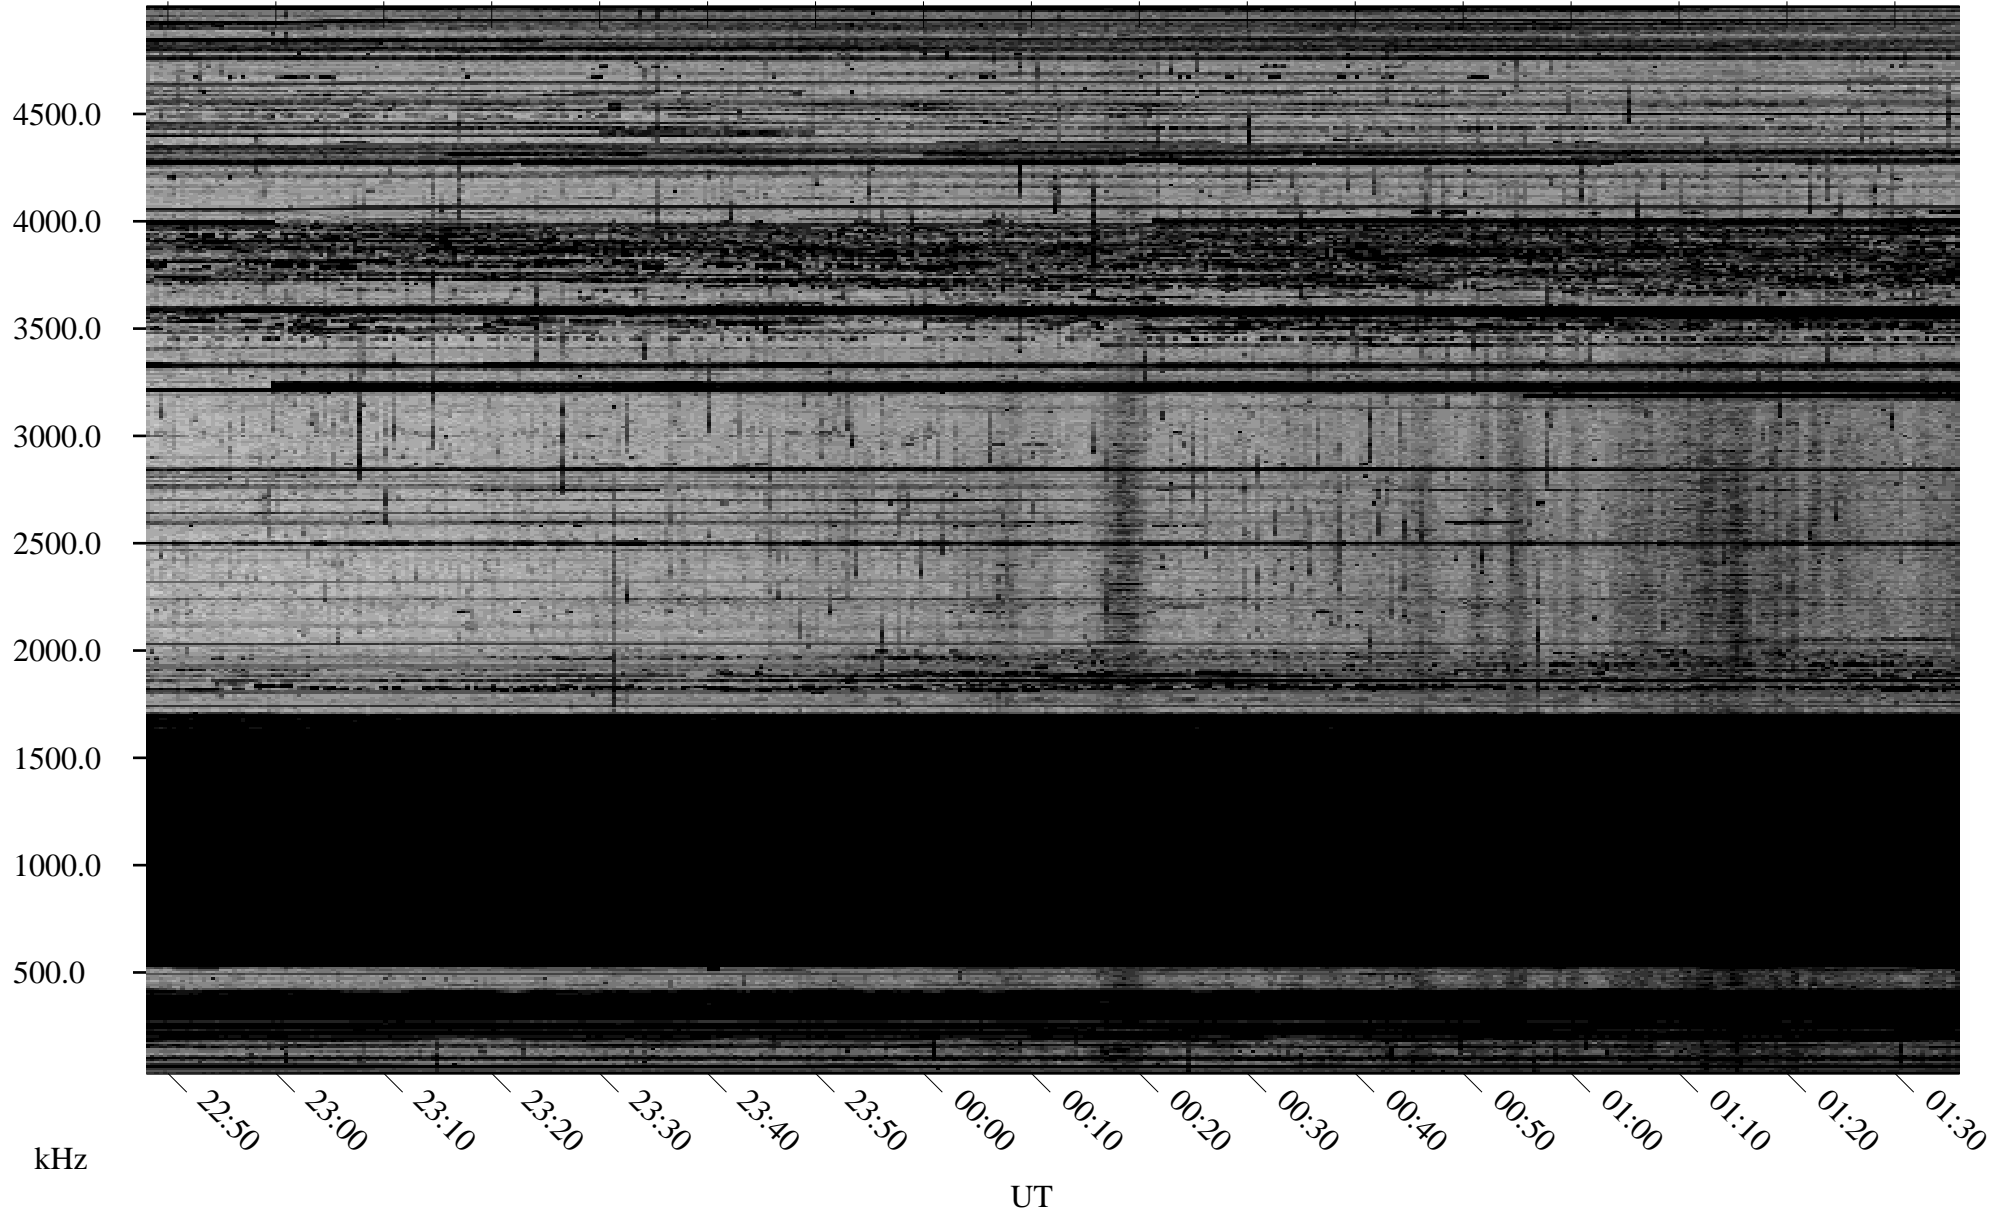

01/02/2010 Churchill, Manitoba

Linear Scale Black = 161 White = 15

ch10002l.r00SUm max_12

Page 1

01/02/2010 Churchill, Manitoba

Linear Scale Black = 161 White = 15

ch10002l.r00SUm max_12

Page 2

01/03/2010 Churchill, Manitoba

Linear Scale Black = 161 White = 15

ch10002l.r00SUm max_12

Page 3

01/03/2010 Churchill, Manitoba

Linear Scale Black = 161 White = 15

ch10002l.r00SUm max_12

Page 4

01/03/2010 Churchill, Manitoba

Linear Scale Black = 161 White = 15

ch10002l.r00SUm max_12

Page 5

01/03/2010 Churchill, Manitoba

Linear Scale Black = 161 White = 15

ch10002l.r00SUm max_12

Page 6

01/03/2010 Churchill, Manitoba

Linear Scale Black = 161 White = 15

ch10002l.r00SUm max_12

Page 7

01/03/2010 Churchill, Manitoba

Linear Scale Black = 161 White = 15

ch10002l.r00SUm max_12

Page 8