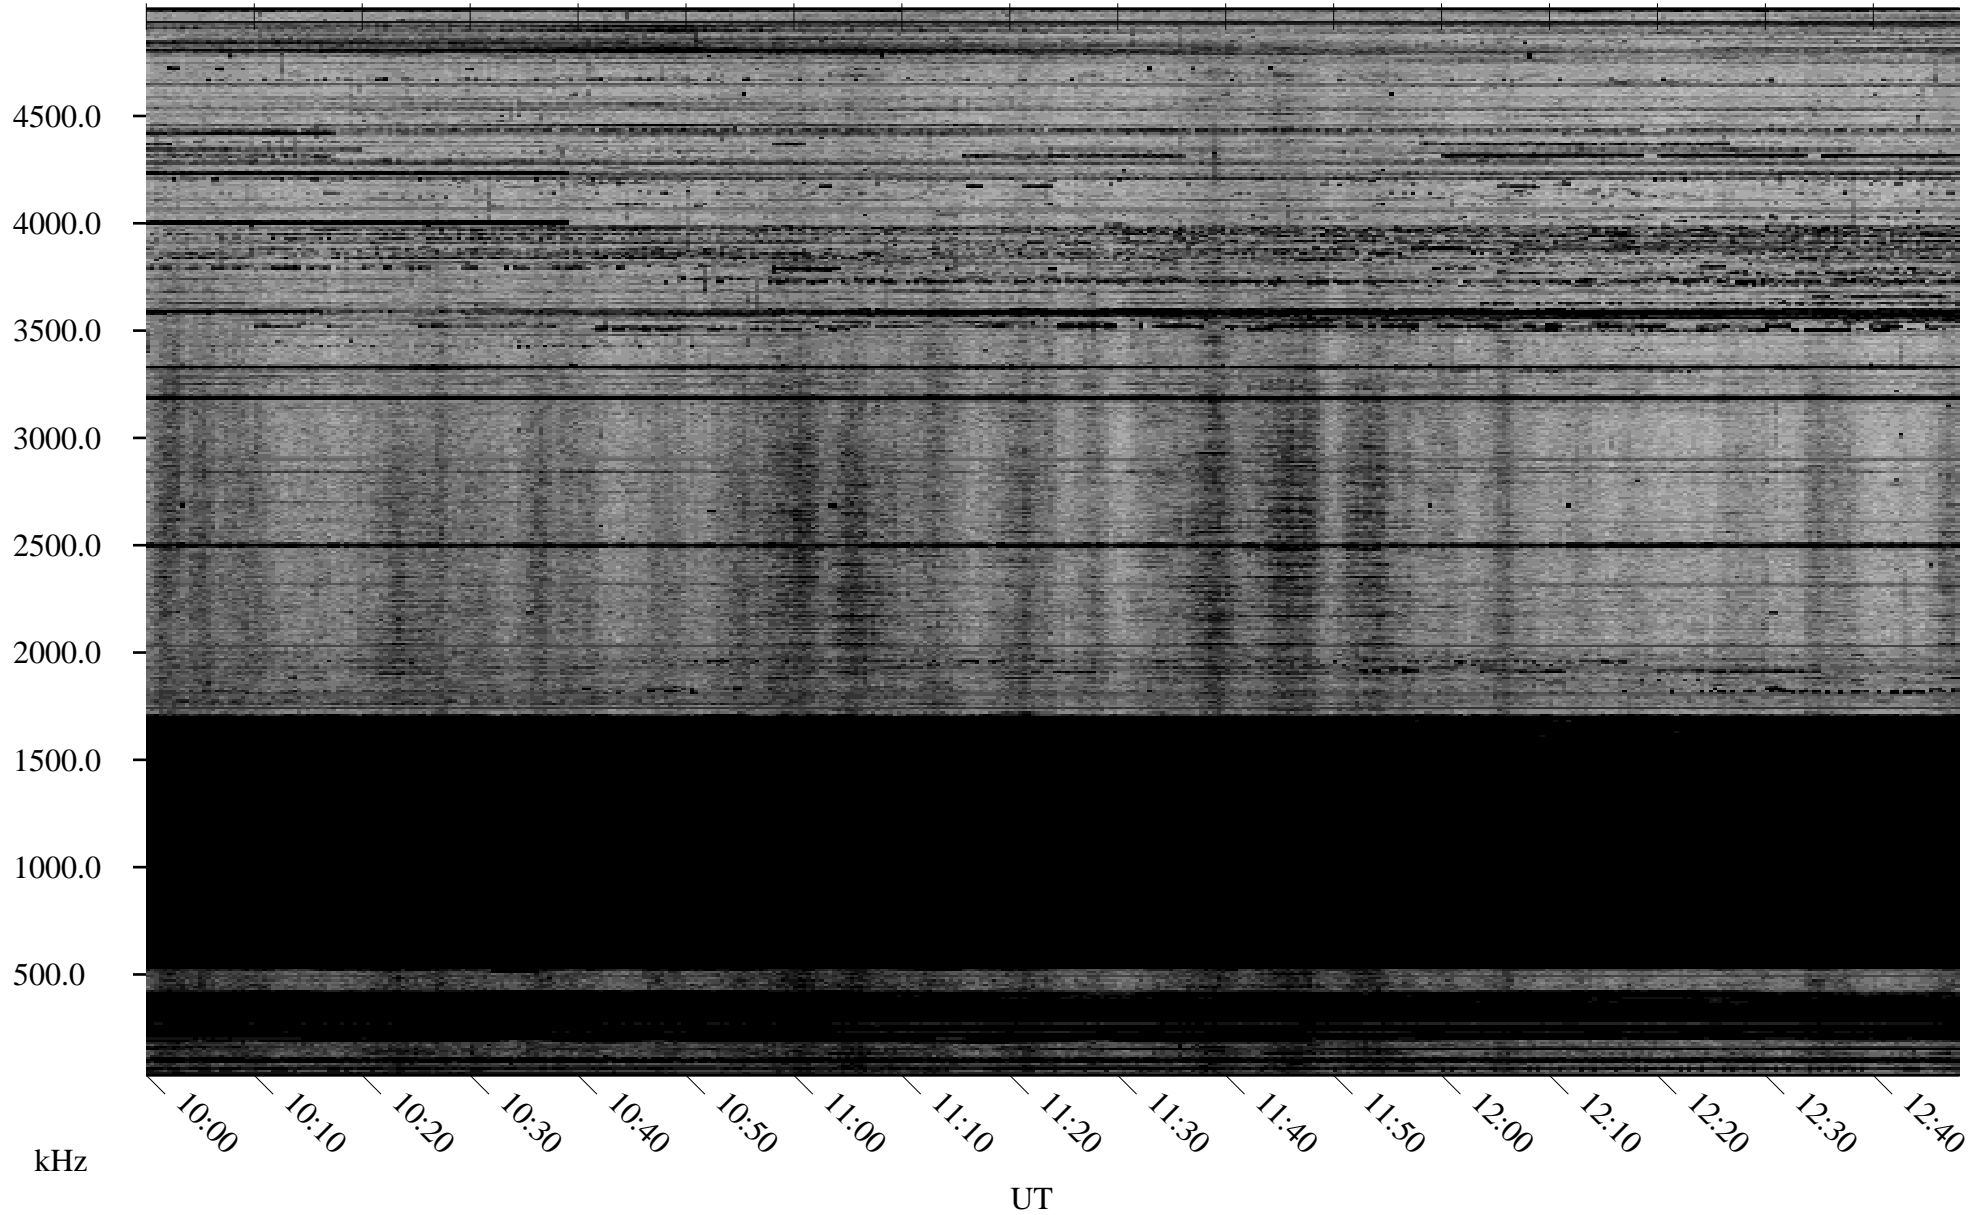

01/02/2010 Churchill, Manitoba

Linear Scale Black = 161 White = 15

ch10002l.r00SUm max_12

Page 1

01/02/2010 Churchill, Manitoba

Linear Scale Black = 161 White = 15

ch10002l.r00SUm max_12

Page 2

01/03/2010 Churchill, Manitoba

Linear Scale Black = 161 White = 15

ch10002l.r00SUm max_12

Page 3

01/03/2010 Churchill, Manitoba

Linear Scale Black = 161 White = 15

ch10002l.r00SUm max_12

Page 4

01/03/2010 Churchill, Manitoba

Linear Scale Black = 161 White = 15

ch10002l.r00SUm max_12

Page 5

01/03/2010 Churchill, Manitoba

Linear Scale Black = 161 White = 15

ch10002l.r00SUm max_12

Page 6

01/03/2010 Churchill, Manitoba

Linear Scale Black = 161 White = 15

ch10002l.r00SUm max_12

Page 7

01/03/2010 Churchill, Manitoba

Linear Scale Black = 161 White = 15

ch10002l.r00SUm max_12

Page 8