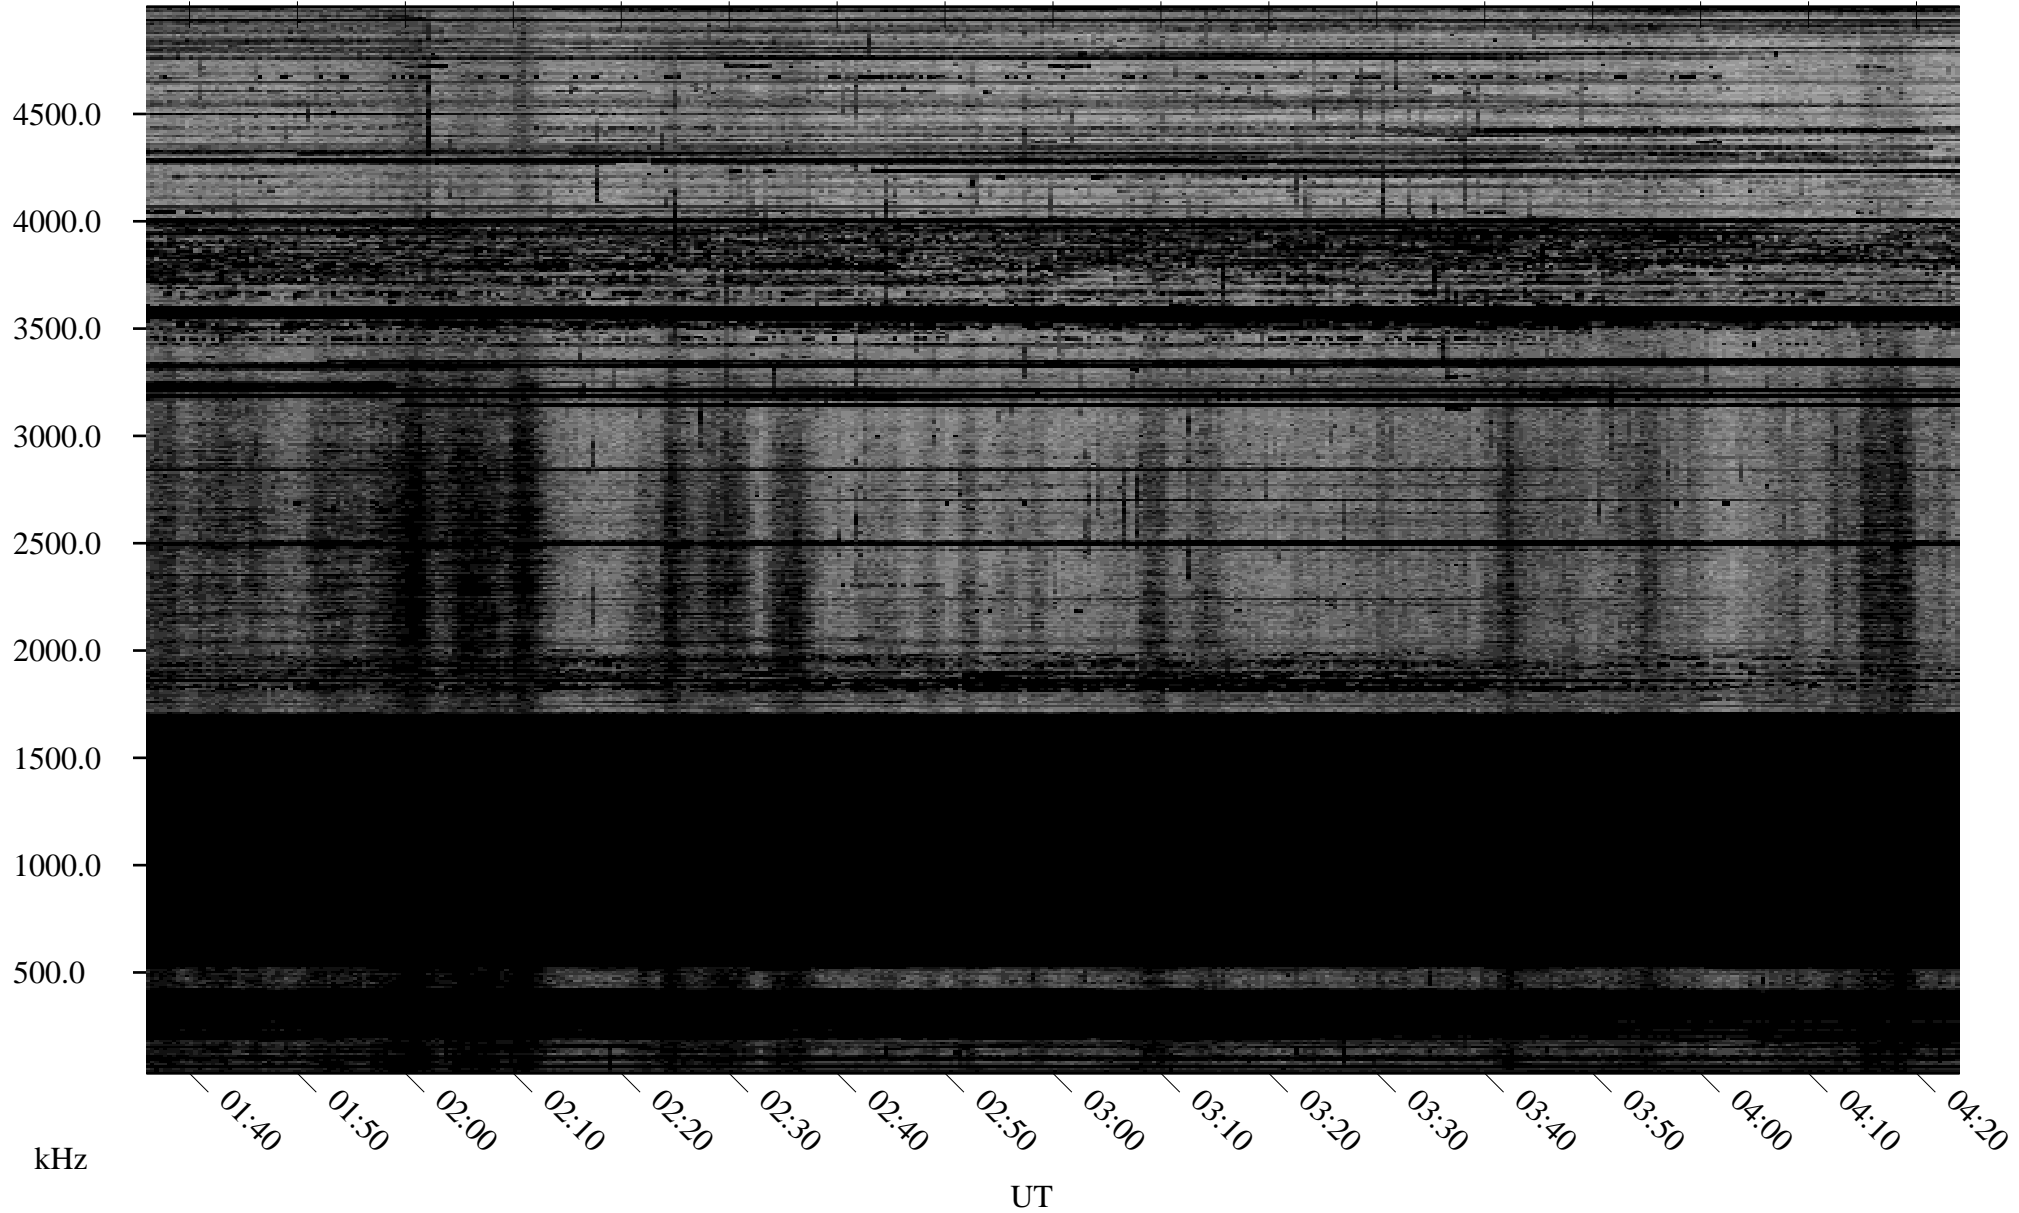

01/02/2010 Churchill, Manitoba

Linear Scale Black = 161 White = 15

ch10002l.r00SUm max_12

Page 1

01/02/2010 Churchill, Manitoba

Linear Scale Black = 161 White = 15

ch10002l.r00SUm max_12

Page 2

01/03/2010 Churchill, Manitoba

Linear Scale Black = 161 White = 15

ch10002l.r00SUm max_12

Page 3

01/03/2010 Churchill, Manitoba

Linear Scale Black = 161 White = 15

ch10002l.r00SUm max_12

Page 4

01/03/2010 Churchill, Manitoba

Linear Scale Black = 161 White = 15

ch10002l.r00SUm max_12

Page 5

01/03/2010 Churchill, Manitoba

Linear Scale Black = 161 White = 15

ch10002l.r00SUm max_12

Page 6

01/03/2010 Churchill, Manitoba

Linear Scale Black = 161 White = 15

ch10002l.r00SUm max_12

Page 7

01/03/2010 Churchill, Manitoba

Linear Scale Black = 161 White = 15

ch10002l.r00SUm max_12

Page 8