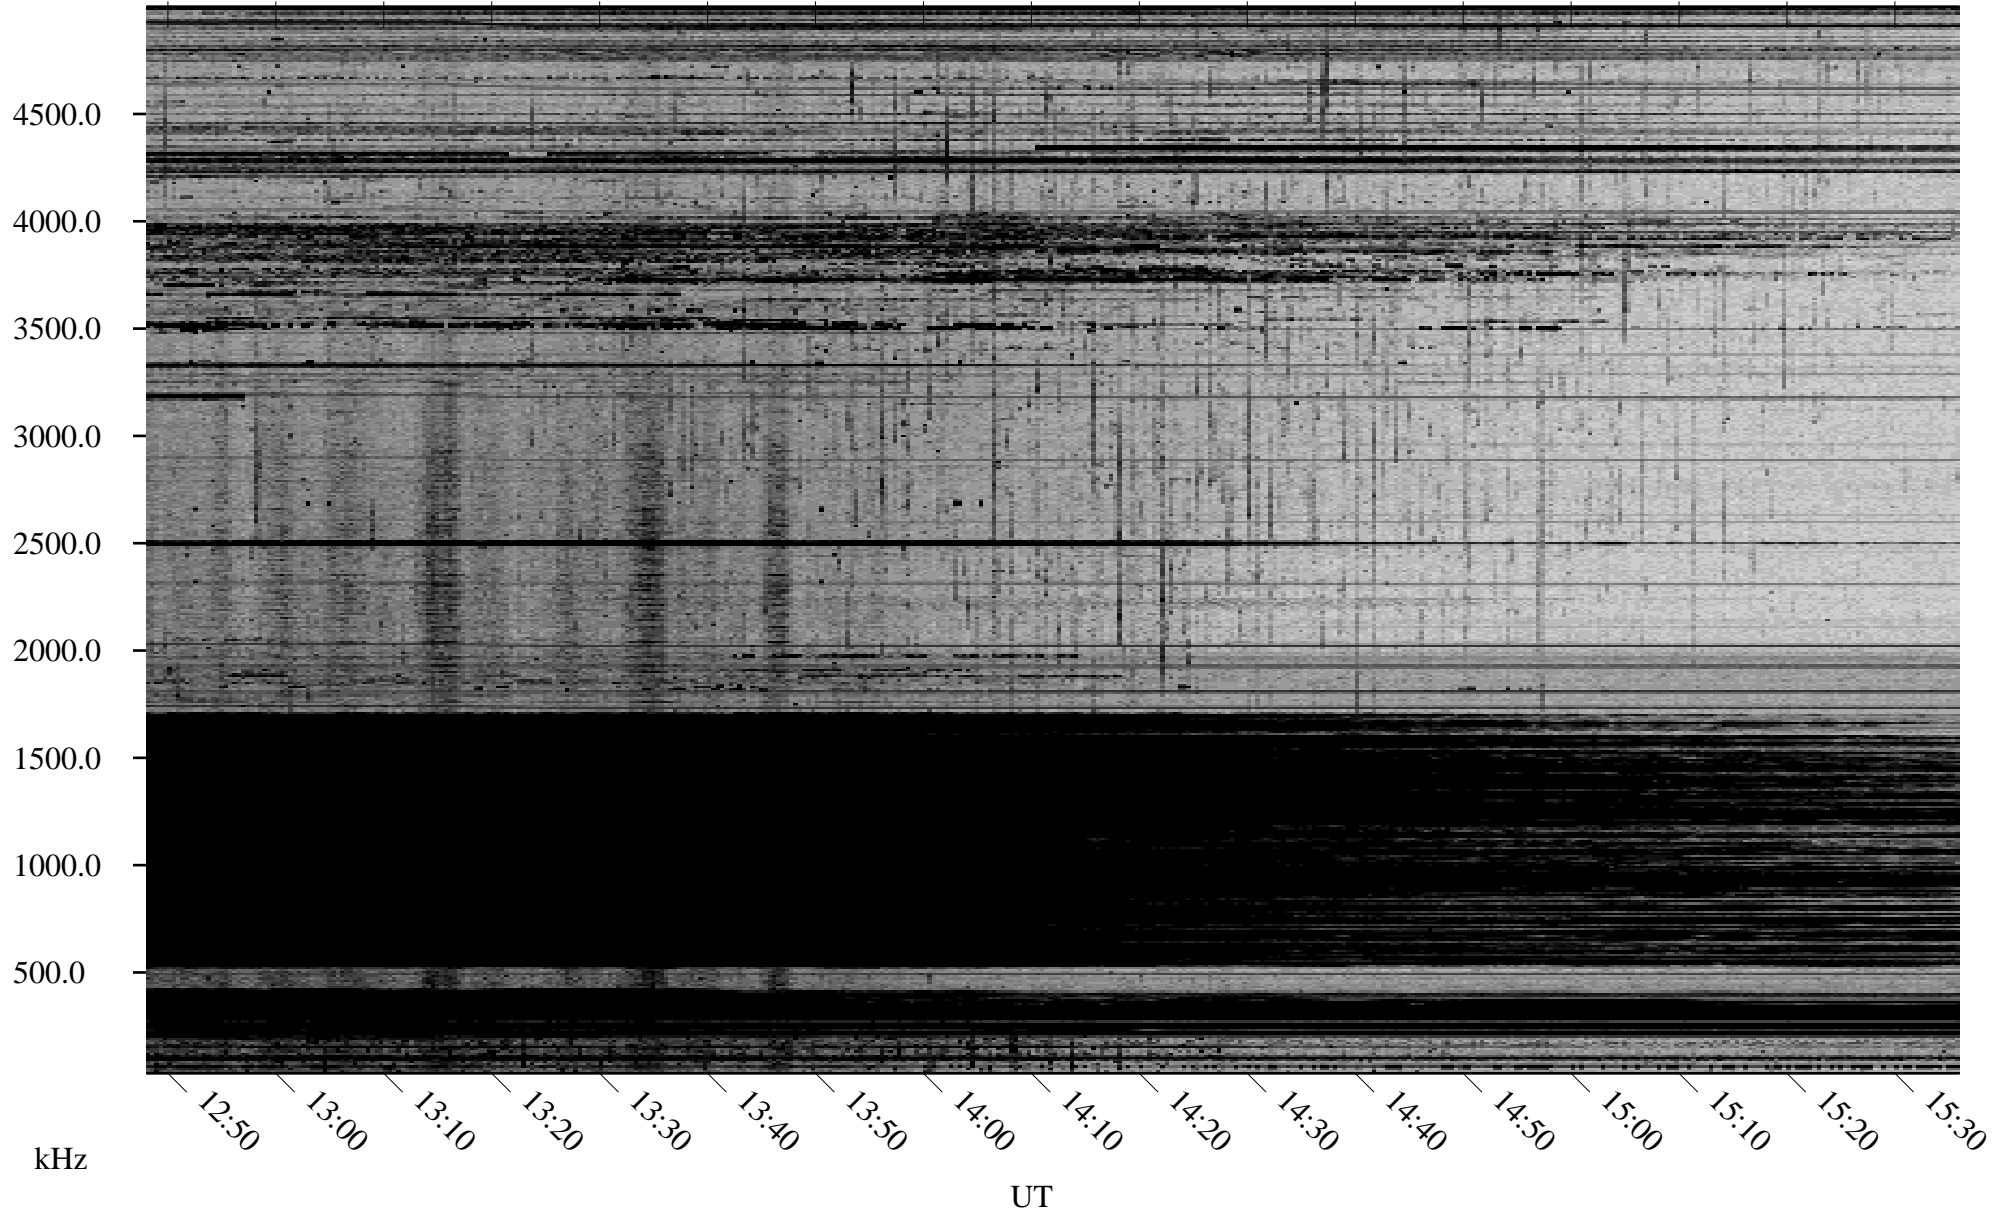

01/03/2010 Churchill, Manitoba

Linear Scale Black = 161 White = 15

ch10003l.r00SUm max_12

Page 1

01/03/2010 Churchill, Manitoba

Linear Scale Black = 161 White = 15

ch10003l.r00SUm max_12

Page 2

01/04/2010 Churchill, Manitoba

Linear Scale Black = 161 White = 15

ch10003l.r00SUm max_12

Page 3

01/04/2010 Churchill, Manitoba

Linear Scale Black = 161 White = 15

ch10003l.r00SUm max_12

Page 4

01/04/2010 Churchill, Manitoba

Linear Scale Black = 161 White = 15

ch10003l.r00SUm max_12

Page 5

01/04/2010 Churchill, Manitoba

Linear Scale Black = 161 White = 15

ch10003l.r00SUm max_12

Page 6

01/04/2010 Churchill, Manitoba

Linear Scale Black = 161 White = 15

ch10003l.r00SUm max_12

Page 7

01/04/2010 Churchill, Manitoba

Linear Scale Black = 161 White = 15

ch10003l.r00SUm max_12

Page 8