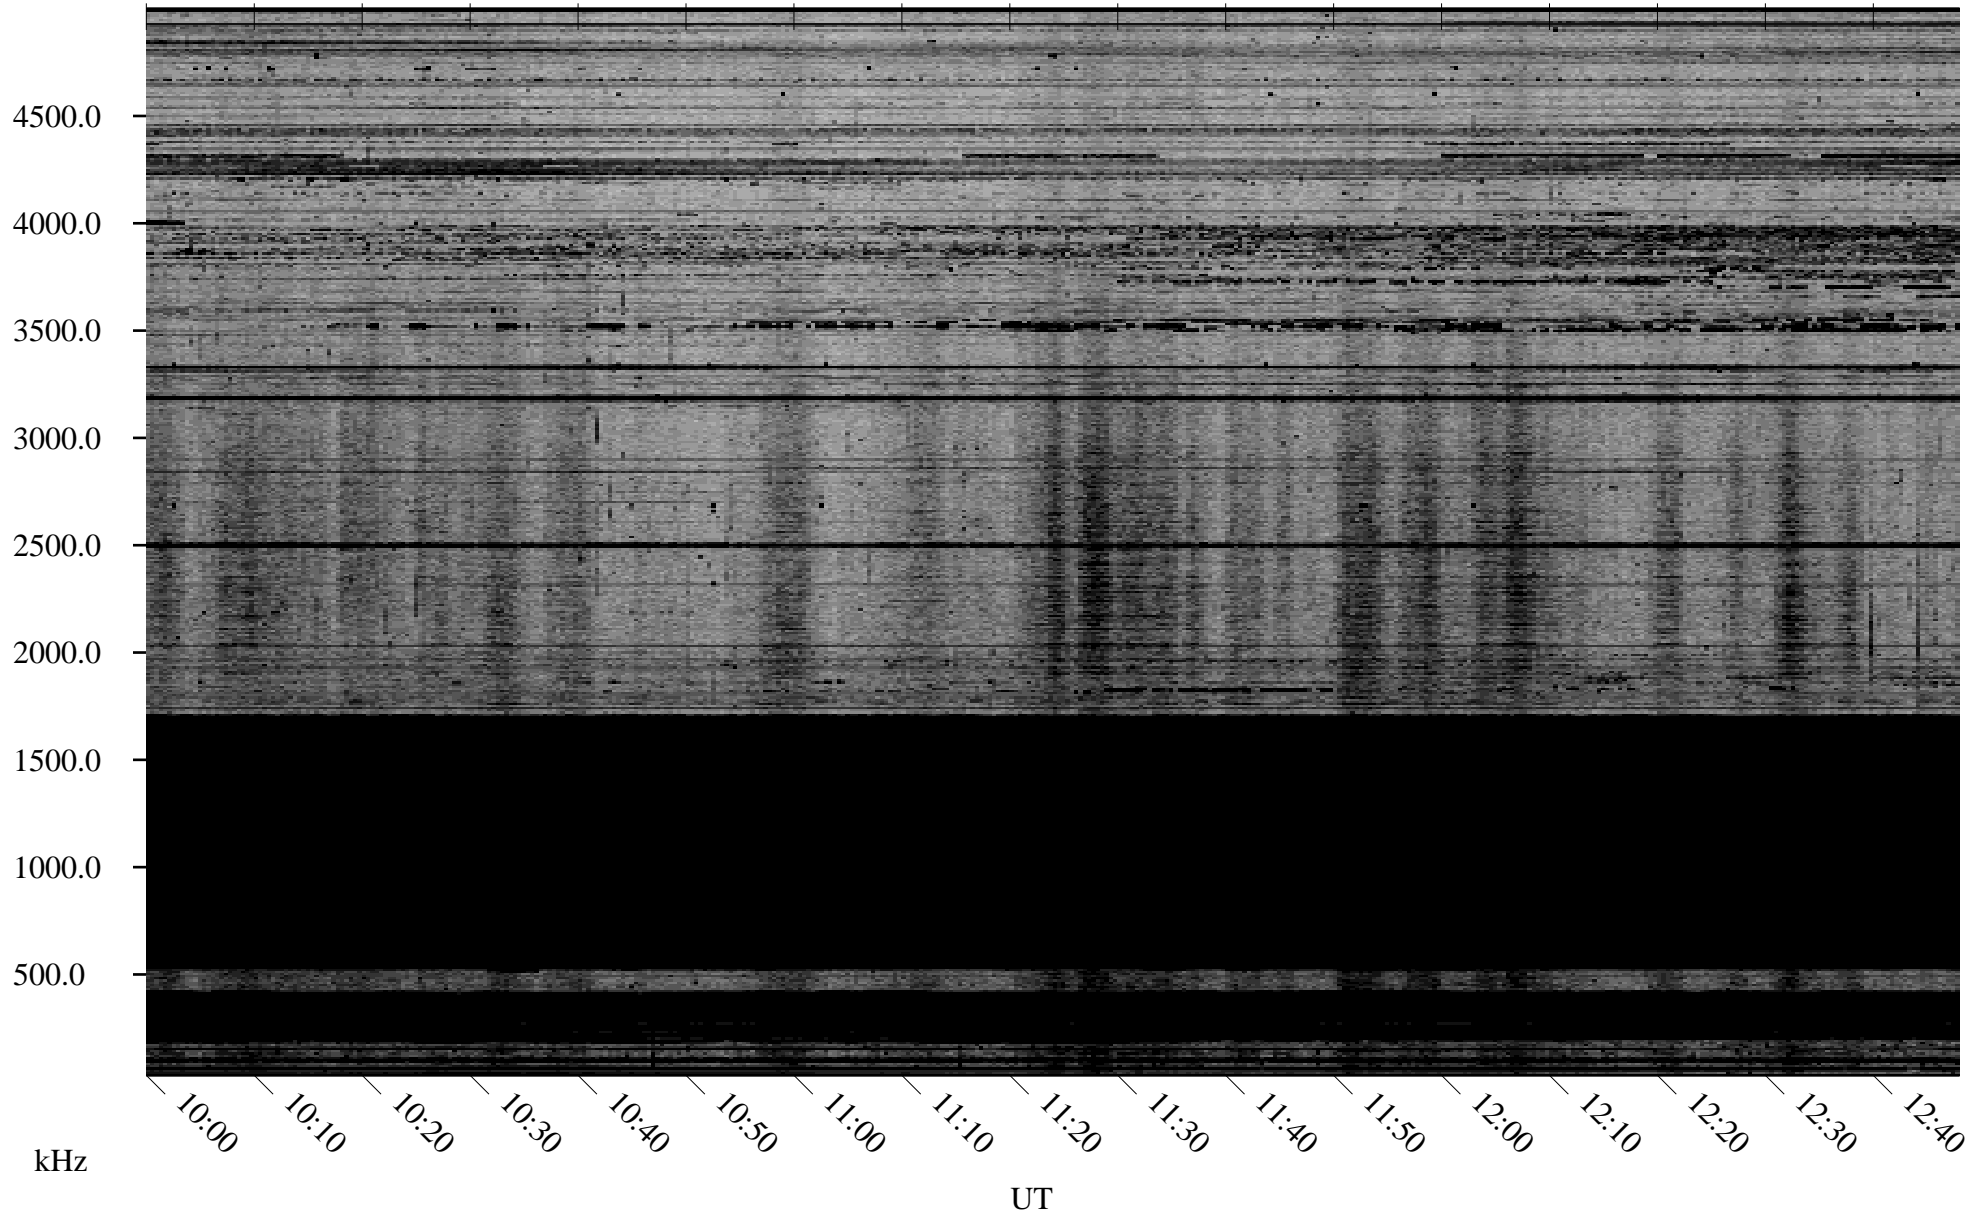

01/03/2010 Churchill, Manitoba

Linear Scale Black = 161 White = 15

ch10003l.r00SUm max_12

Page 1

01/03/2010 Churchill, Manitoba

Linear Scale Black = 161 White = 15

ch10003l.r00SUm max_12

Page 2

01/04/2010 Churchill, Manitoba

Linear Scale Black = 161 White = 15

ch10003l.r00SUm max_12

Page 3

01/04/2010 Churchill, Manitoba

Linear Scale Black = 161 White = 15

ch10003l.r00SUm max_12

Page 4

01/04/2010 Churchill, Manitoba

Linear Scale Black = 161 White = 15

ch10003l.r00SUm max_12

Page 5

01/04/2010 Churchill, Manitoba

Linear Scale Black = 161 White = 15

ch10003l.r00SUm max_12

Page 6

01/04/2010 Churchill, Manitoba

Linear Scale Black = 161 White = 15

ch10003l.r00SUm max_12

Page 7

01/04/2010 Churchill, Manitoba

Linear Scale Black = 161 White = 15

ch10003l.r00SUm max_12

Page 8