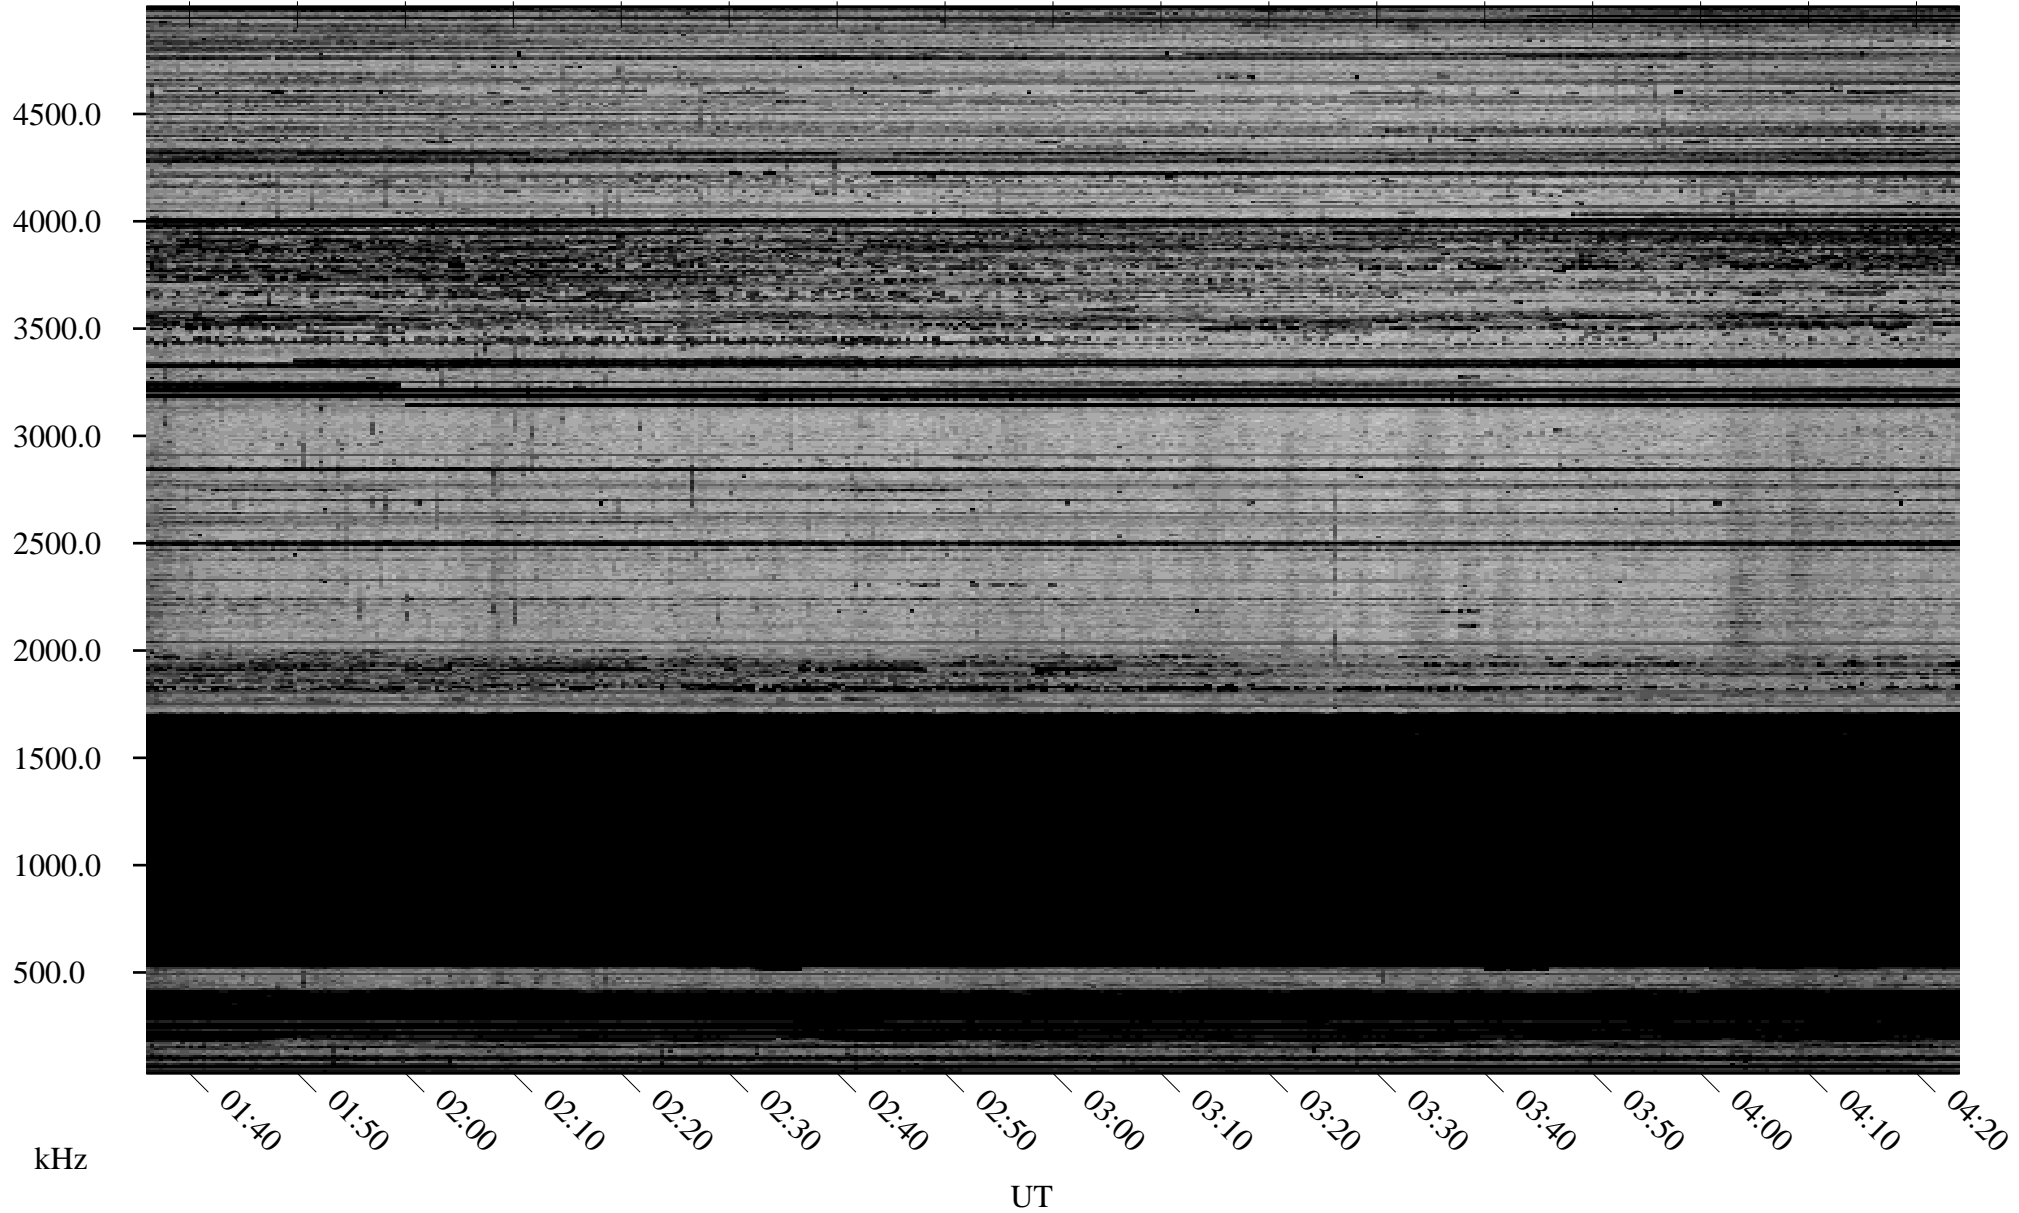

01/03/2010 Churchill, Manitoba

Linear Scale Black = 161 White = 15

ch10003l.r00SUm max_12

Page 1

01/03/2010 Churchill, Manitoba

Linear Scale Black = 161 White = 15

ch10003l.r00SUm max_12

Page 2

01/04/2010 Churchill, Manitoba

Linear Scale Black = 161 White = 15

ch10003l.r00SUm max_12

Page 3

01/04/2010 Churchill, Manitoba

Linear Scale Black = 161 White = 15

ch10003l.r00SUm max_12

Page 4

01/04/2010 Churchill, Manitoba

Linear Scale Black = 161 White = 15

ch10003l.r00SUm max_12

Page 5

01/04/2010 Churchill, Manitoba

Linear Scale Black = 161 White = 15

ch10003l.r00SUm max_12

Page 6

01/04/2010 Churchill, Manitoba

Linear Scale Black = 161 White = 15

ch10003l.r00SUm max_12

Page 7

01/04/2010 Churchill, Manitoba

Linear Scale Black = 161 White = 15

ch10003l.r00SUm max_12

Page 8