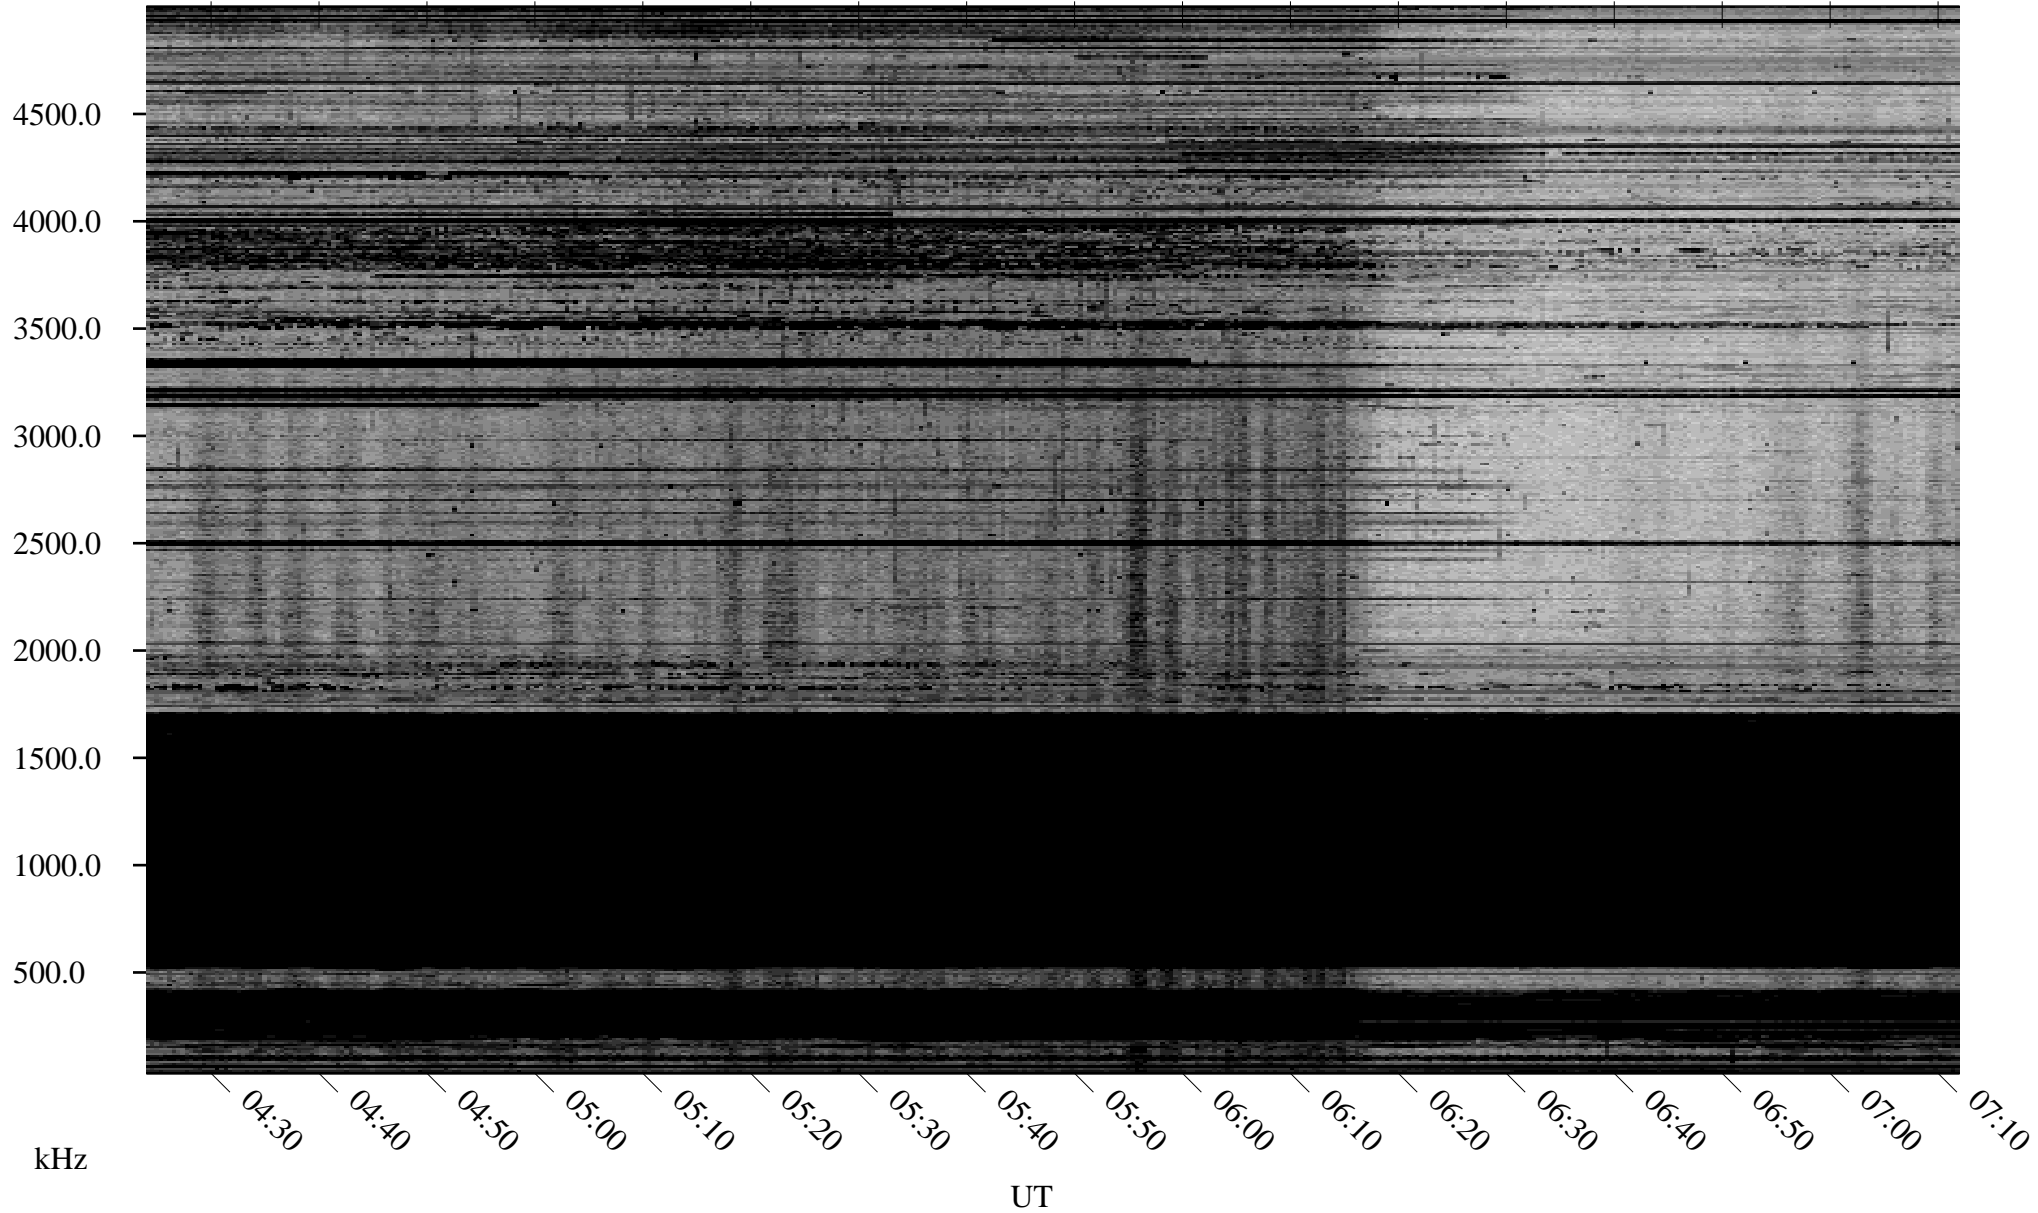

01/03/2010 Churchill, Manitoba

Linear Scale Black = 161 White = 15

ch10003l.r00SUm max_12

Page 1

01/03/2010 Churchill, Manitoba

Linear Scale Black = 161 White = 15

ch10003l.r00SUm max_12

Page 2

01/04/2010 Churchill, Manitoba

Linear Scale Black = 161 White = 15

ch10003l.r00SUm max_12

Page 3

01/04/2010 Churchill, Manitoba

Linear Scale Black = 161 White = 15

ch10003l.r00SUm max_12

Page 4

01/04/2010 Churchill, Manitoba

Linear Scale Black = 161 White = 15

ch10003l.r00SUm max_12

Page 5

01/04/2010 Churchill, Manitoba

Linear Scale Black = 161 White = 15

ch10003l.r00SUm max_12

Page 6

01/04/2010 Churchill, Manitoba

Linear Scale Black = 161 White = 15

ch10003l.r00SUm max_12

Page 7

01/04/2010 Churchill, Manitoba

Linear Scale Black = 161 White = 15

ch10003l.r00SUm max_12

Page 8