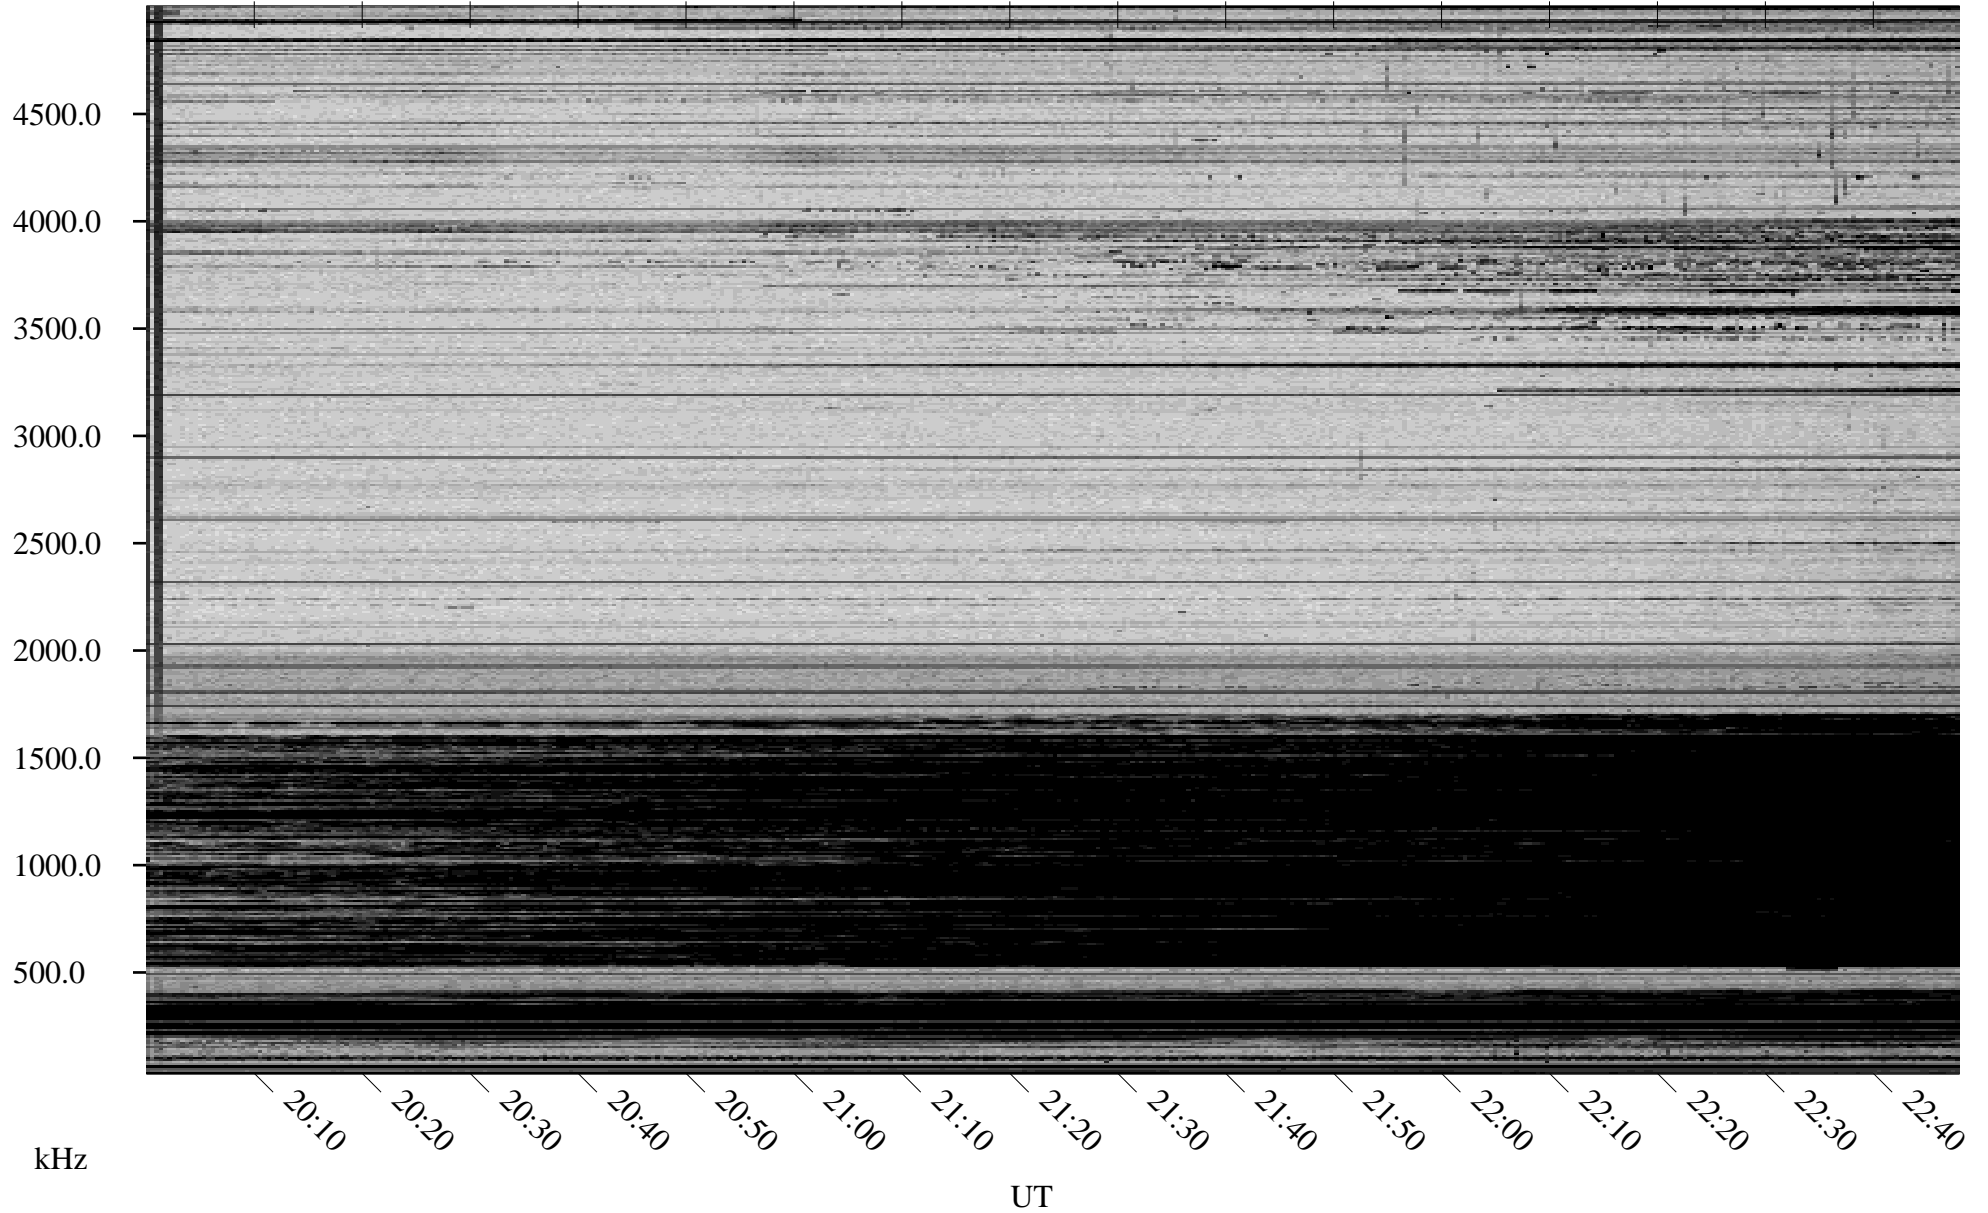

01/03/2010 Churchill, Manitoba

Linear Scale Black = 161 White = 15

ch10003l.r00SUm max_12

Page 1

01/03/2010 Churchill, Manitoba

Linear Scale Black = 161 White = 15

ch10003l.r00SUm max_12

Page 2

01/04/2010 Churchill, Manitoba

Linear Scale Black = 161 White = 15

ch10003l.r00SUm max_12

Page 3

01/04/2010 Churchill, Manitoba

Linear Scale Black = 161 White = 15

ch10003l.r00SUm max_12

Page 4

01/04/2010 Churchill, Manitoba

Linear Scale Black = 161 White = 15

ch10003l.r00SUm max_12

Page 5

01/04/2010 Churchill, Manitoba

Linear Scale Black = 161 White = 15

ch10003l.r00SUm max_12

Page 6

01/04/2010 Churchill, Manitoba

Linear Scale Black = 161 White = 15

ch10003l.r00SUm max_12

Page 7

01/04/2010 Churchill, Manitoba

Linear Scale Black = 161 White = 15

ch10003l.r00SUm max_12

Page 8