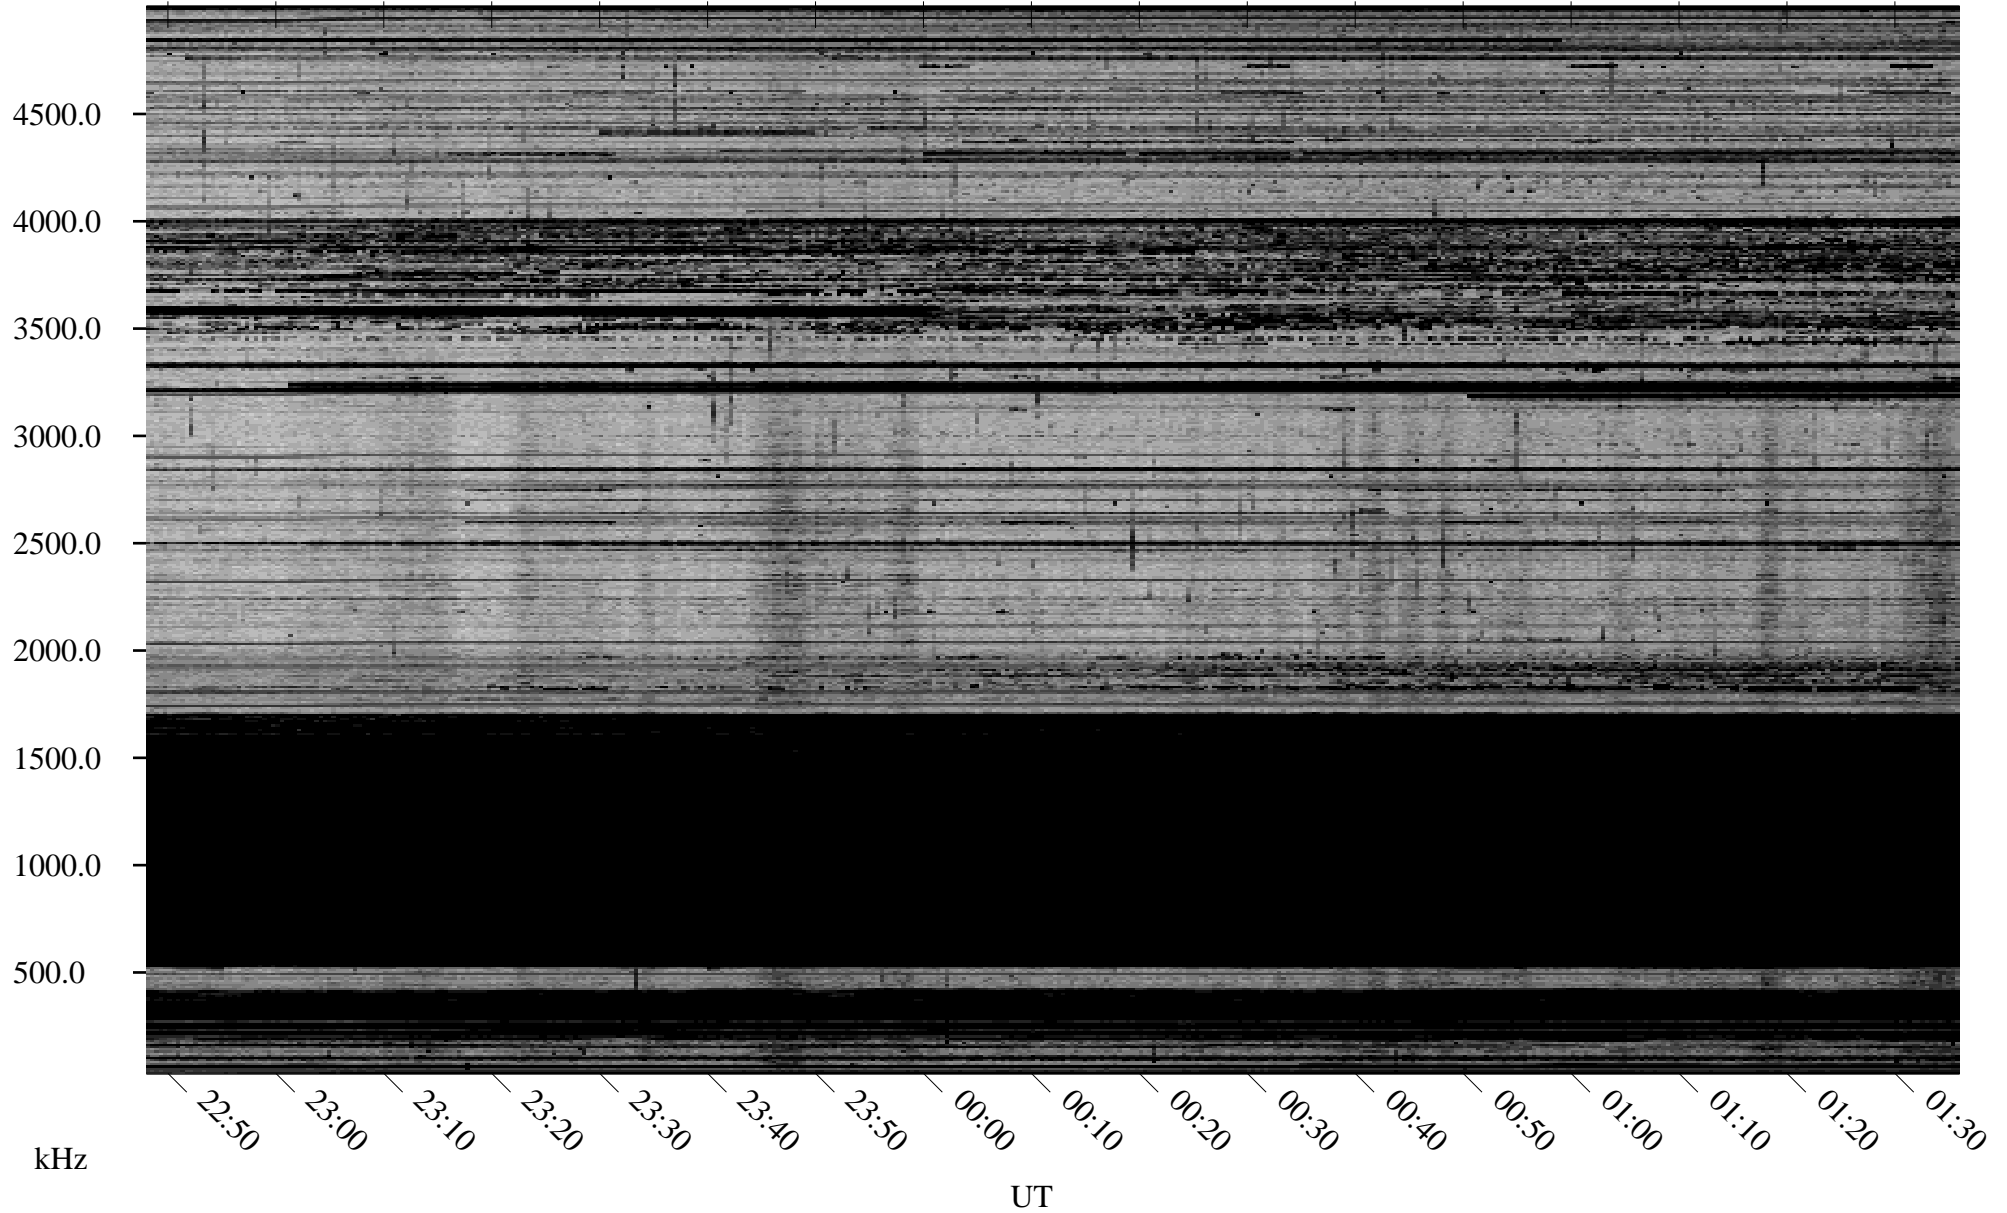

01/03/2010 Churchill, Manitoba

Linear Scale Black = 161 White = 15

ch10003l.r00SUm max_12

Page 1

01/03/2010 Churchill, Manitoba

Linear Scale Black = 161 White = 15

ch10003l.r00SUm max_12

Page 2

01/04/2010 Churchill, Manitoba

Linear Scale Black = 161 White = 15

ch10003l.r00SUm max_12

Page 3

01/04/2010 Churchill, Manitoba

Linear Scale Black = 161 White = 15

ch10003l.r00SUm max_12

Page 4

01/04/2010 Churchill, Manitoba

Linear Scale Black = 161 White = 15

ch10003l.r00SUm max_12

Page 5

01/04/2010 Churchill, Manitoba

Linear Scale Black = 161 White = 15

ch10003l.r00SUm max_12

Page 6

01/04/2010 Churchill, Manitoba

Linear Scale Black = 161 White = 15

ch10003l.r00SUm max_12

Page 7

01/04/2010 Churchill, Manitoba

Linear Scale Black = 161 White = 15

ch10003l.r00SUm max_12

Page 8