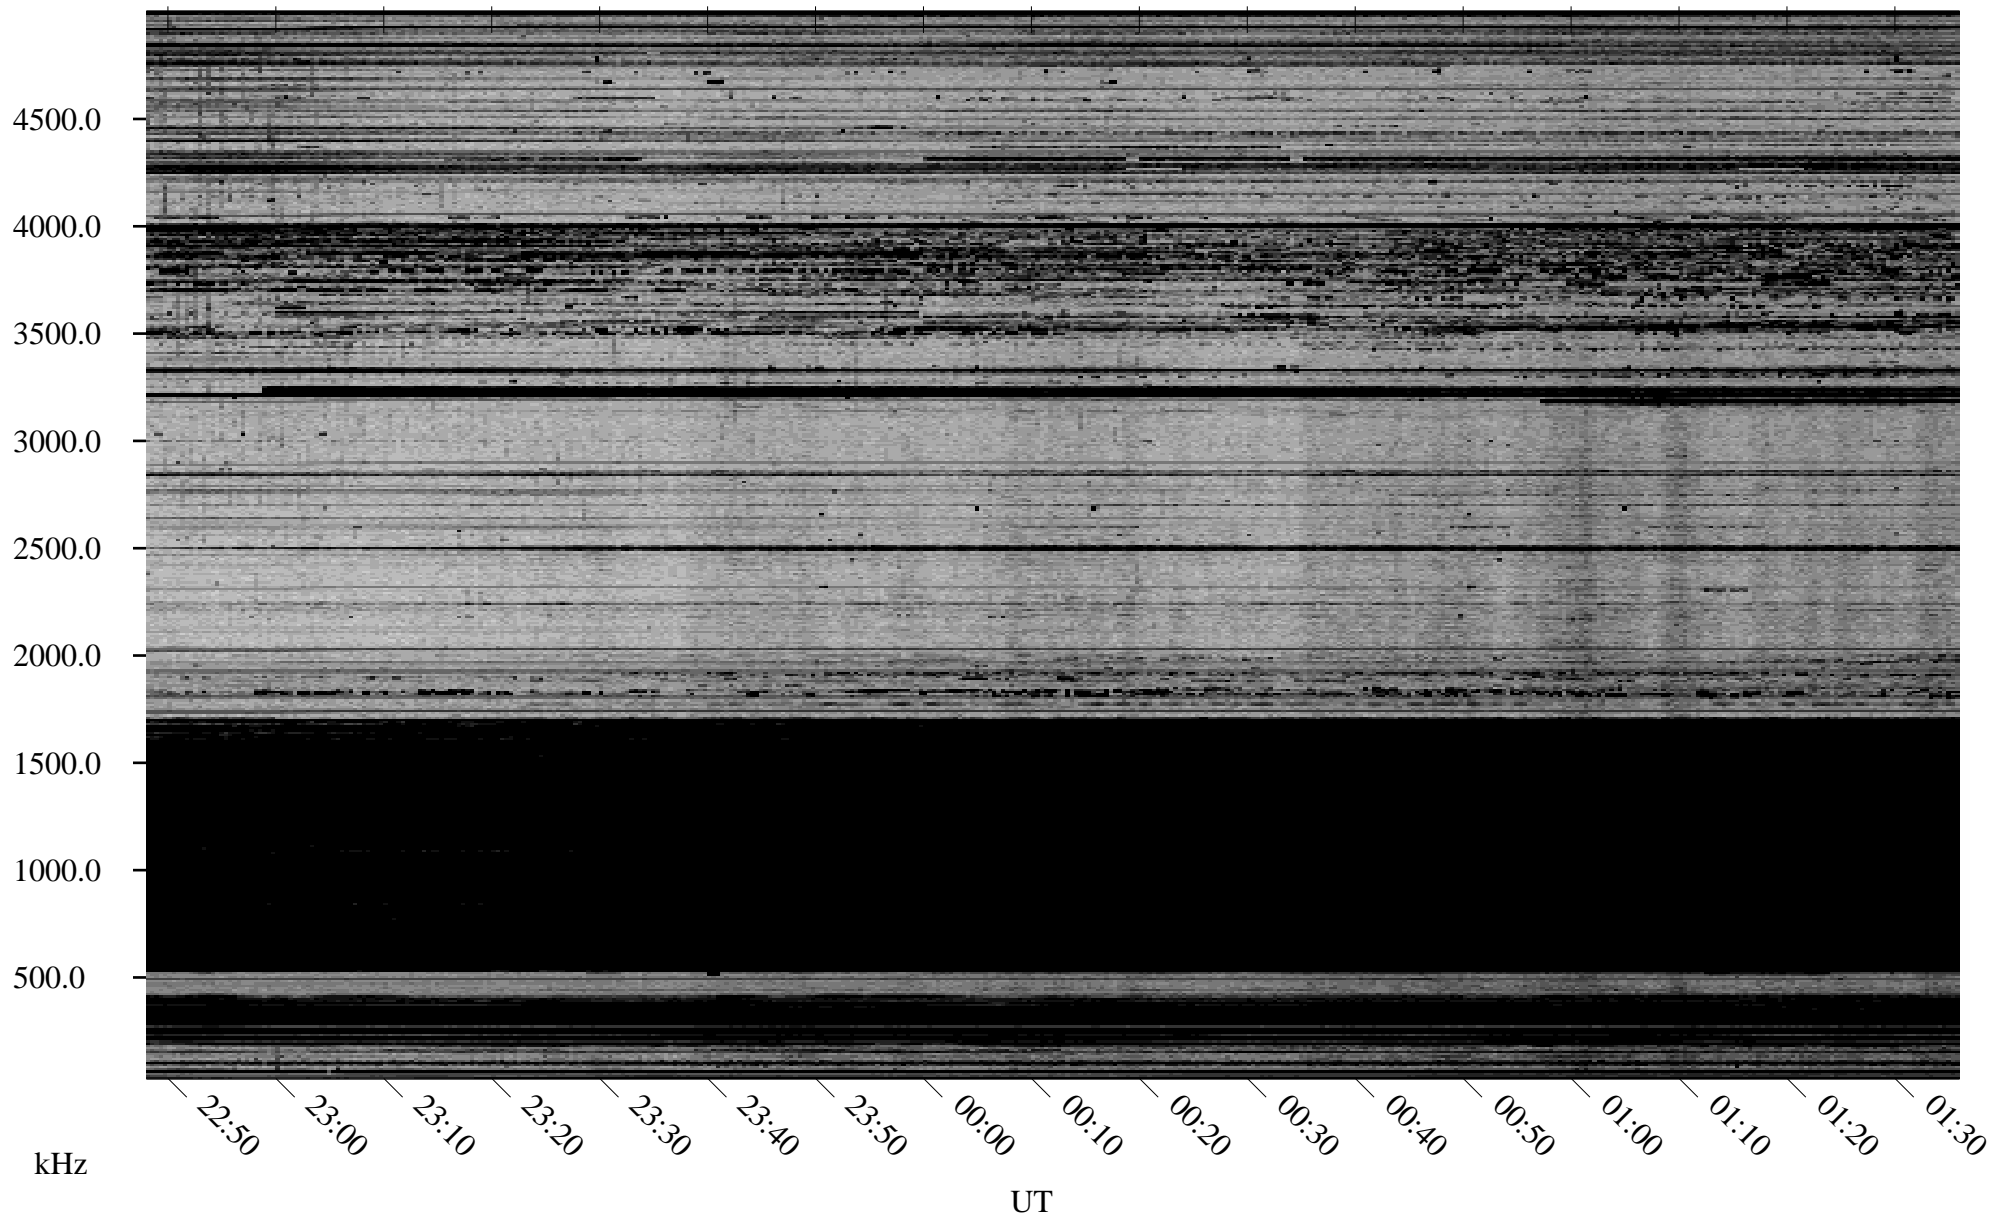

01/04/2010 Churchill, Manitoba

Linear Scale Black = 161 White = 15

ch10004l.r00SUm max_12

Page 1

01/04/2010 Churchill, Manitoba

Linear Scale Black = 161 White = 15

ch10004l.r00SUm max_12

Page 2

01/05/2010 Churchill, Manitoba

Linear Scale Black = 161 White = 15

ch10004l.r00SUm max_12

Page 3

01/05/2010 Churchill, Manitoba

Linear Scale Black = 161 White = 15

ch10004l.r00SUm max_12

Page 4

01/05/2010 Churchill, Manitoba

Linear Scale Black = 161 White = 15

ch10004l.r00SUm max_12

Page 5

01/05/2010 Churchill, Manitoba

Linear Scale Black = 161 White = 15

ch10004l.r00SUm max_12

Page 6

01/05/2010 Churchill, Manitoba

Linear Scale Black = 161 White = 15

ch10004l.r00SUm max_12

Page 7

01/05/2010 Churchill, Manitoba

Linear Scale Black = 161 White = 15

ch10004l.r00SUm max_12

Page 8