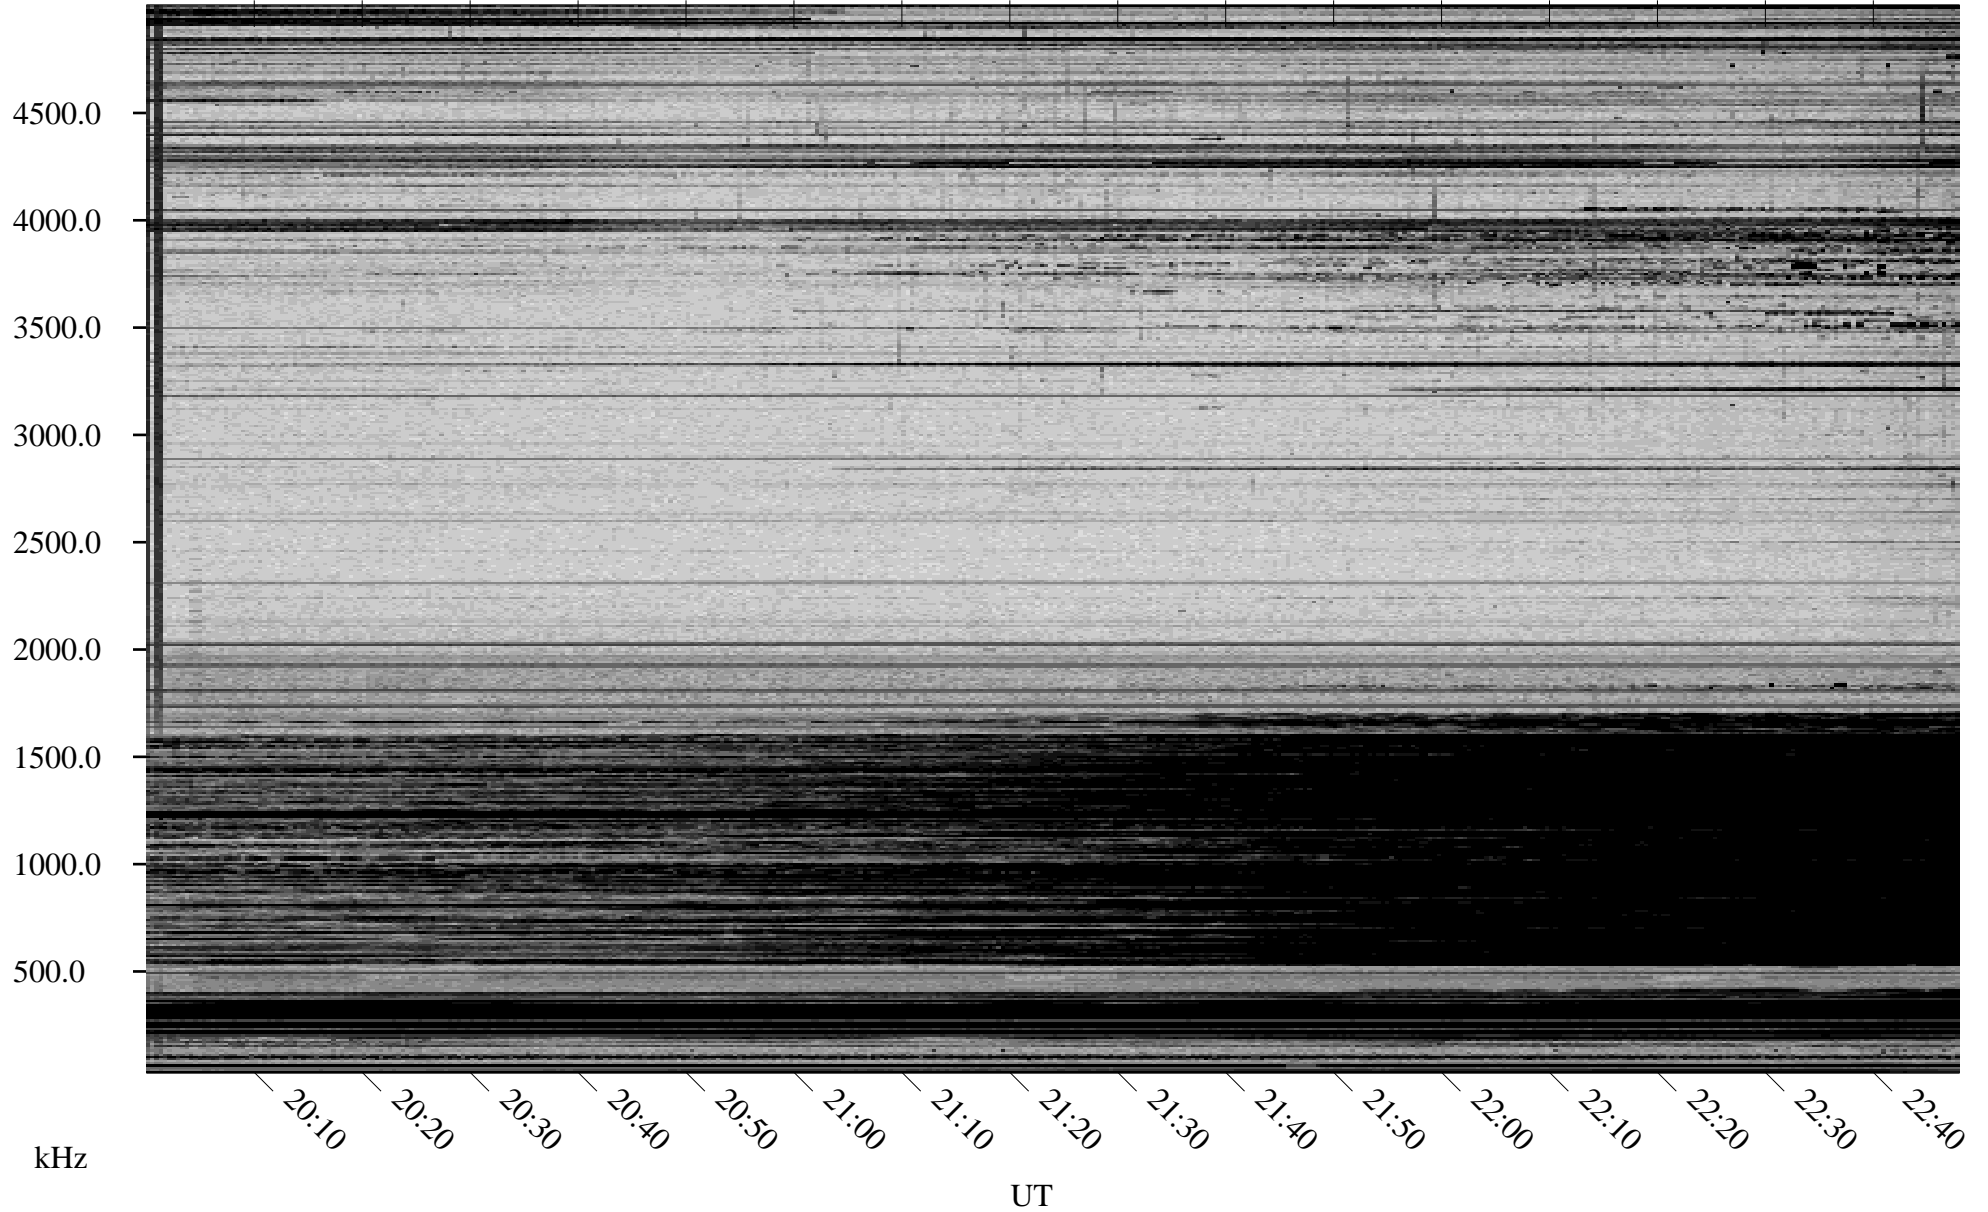

01/04/2010 Churchill, Manitoba

Linear Scale Black = 161 White = 15

ch10004l.r00SUm max_12

Page 1

01/04/2010 Churchill, Manitoba

Linear Scale Black = 161 White = 15

ch10004l.r00SUm max_12

Page 2

01/05/2010 Churchill, Manitoba

Linear Scale Black = 161 White = 15

ch10004l.r00SUm max_12

Page 3

01/05/2010 Churchill, Manitoba

Linear Scale Black = 161 White = 15

ch10004l.r00SUm max_12

Page 4

01/05/2010 Churchill, Manitoba

Linear Scale Black = 161 White = 15

ch10004l.r00SUm max_12

Page 5

01/05/2010 Churchill, Manitoba

Linear Scale Black = 161 White = 15

ch10004l.r00SUm max_12

Page 6

01/05/2010 Churchill, Manitoba

Linear Scale Black = 161 White = 15

ch10004l.r00SUm max_12

Page 7

01/05/2010 Churchill, Manitoba

Linear Scale Black = 161 White = 15

ch10004l.r00SUm max_12

Page 8