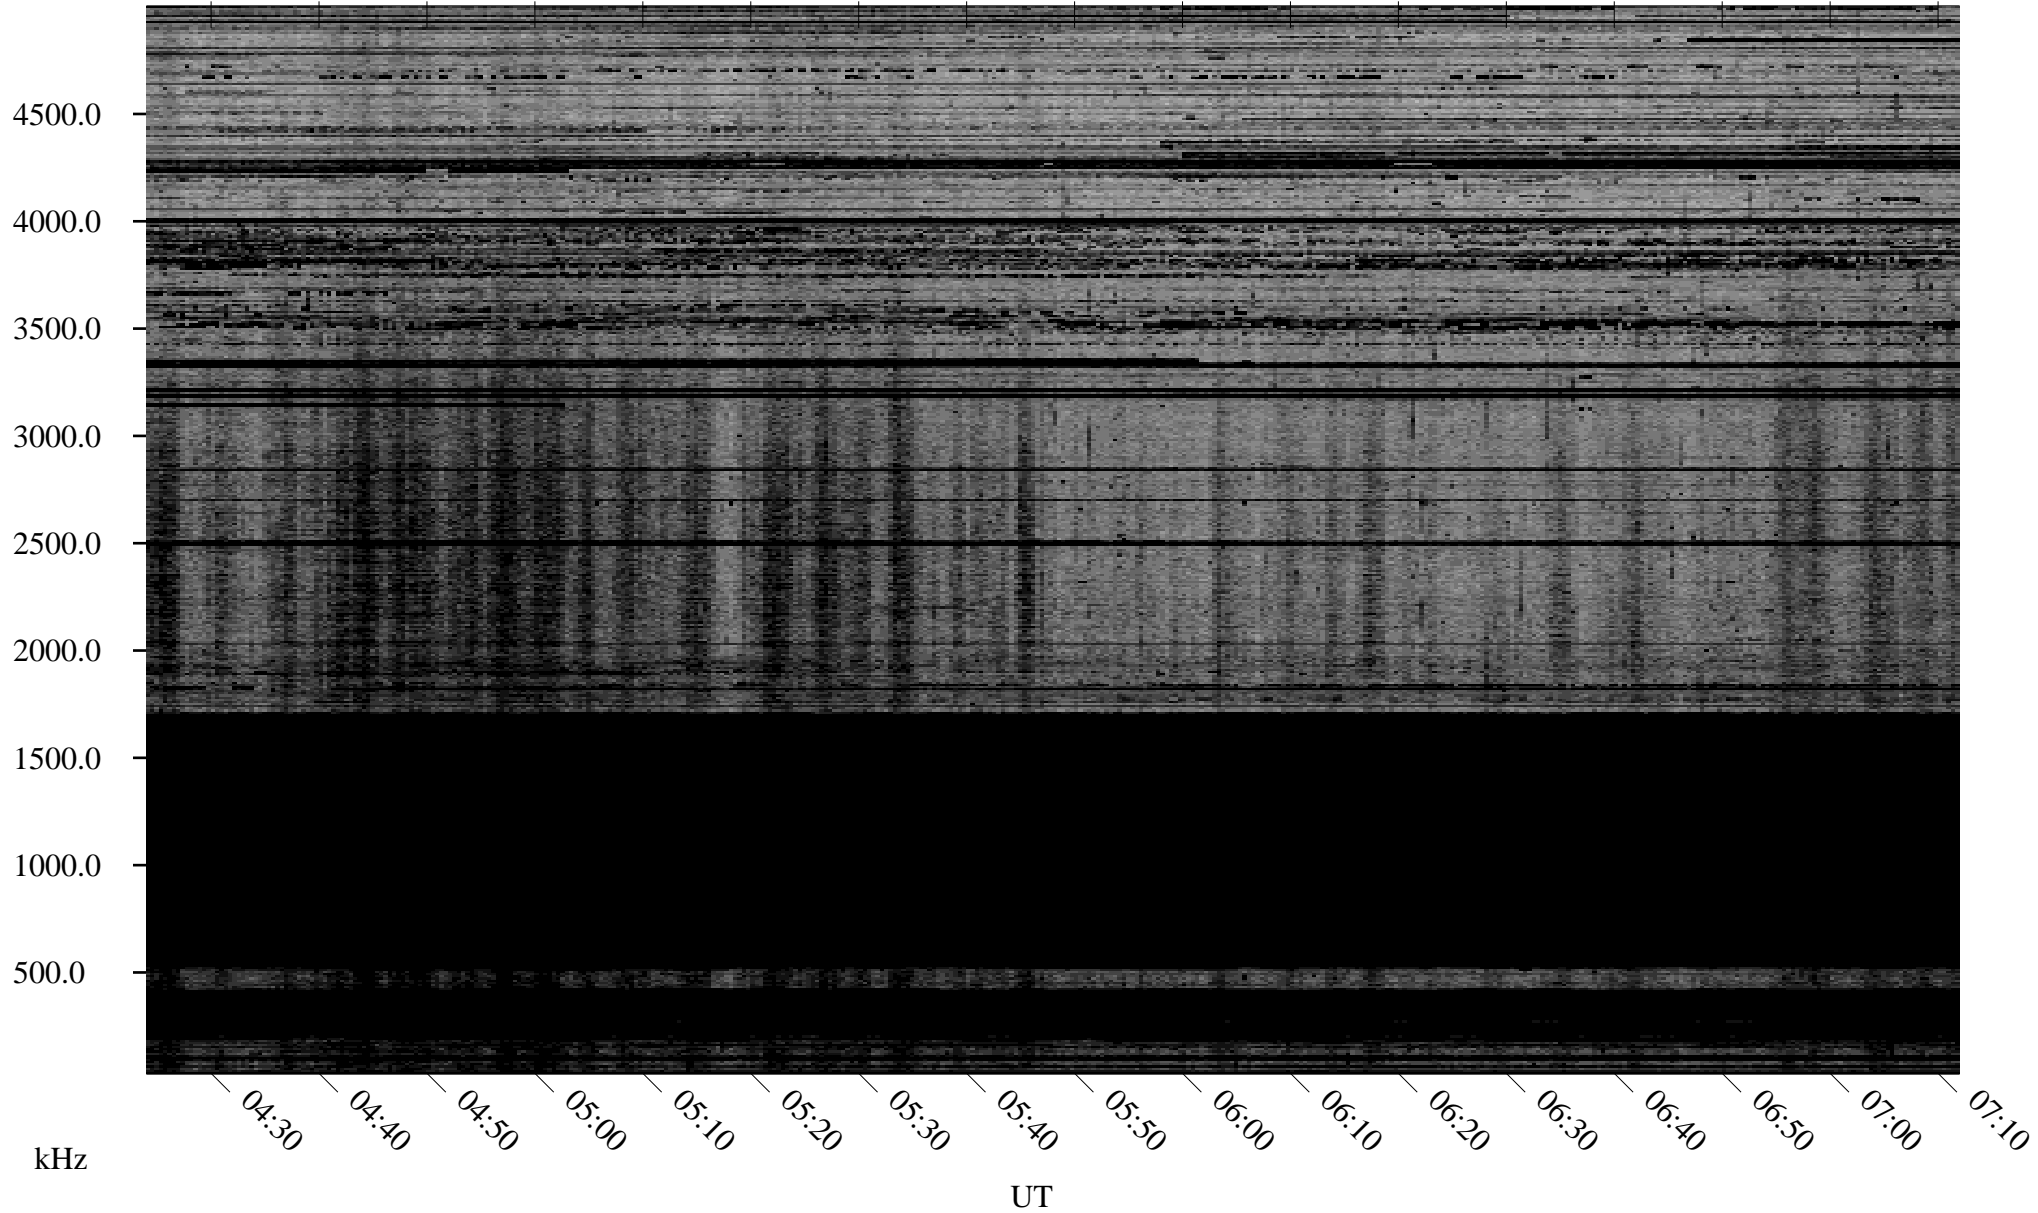

01/04/2010 Churchill, Manitoba

Linear Scale Black = 161 White = 15

ch10004l.r00SUm max_12

Page 1

01/04/2010 Churchill, Manitoba

Linear Scale Black = 161 White = 15

ch10004l.r00SUm max_12

Page 2

01/05/2010 Churchill, Manitoba

Linear Scale Black = 161 White = 15

ch10004l.r00SUm max_12

Page 3

01/05/2010 Churchill, Manitoba

Linear Scale Black = 161 White = 15

ch10004l.r00SUm max_12

Page 4

01/05/2010 Churchill, Manitoba

Linear Scale Black = 161 White = 15

ch10004l.r00SUm max_12

Page 5

01/05/2010 Churchill, Manitoba

Linear Scale Black = 161 White = 15

ch10004l.r00SUm max_12

Page 6

01/05/2010 Churchill, Manitoba

Linear Scale Black = 161 White = 15

ch10004l.r00SUm max_12

Page 7

01/05/2010 Churchill, Manitoba

Linear Scale Black = 161 White = 15

ch10004l.r00SUm max_12

Page 8