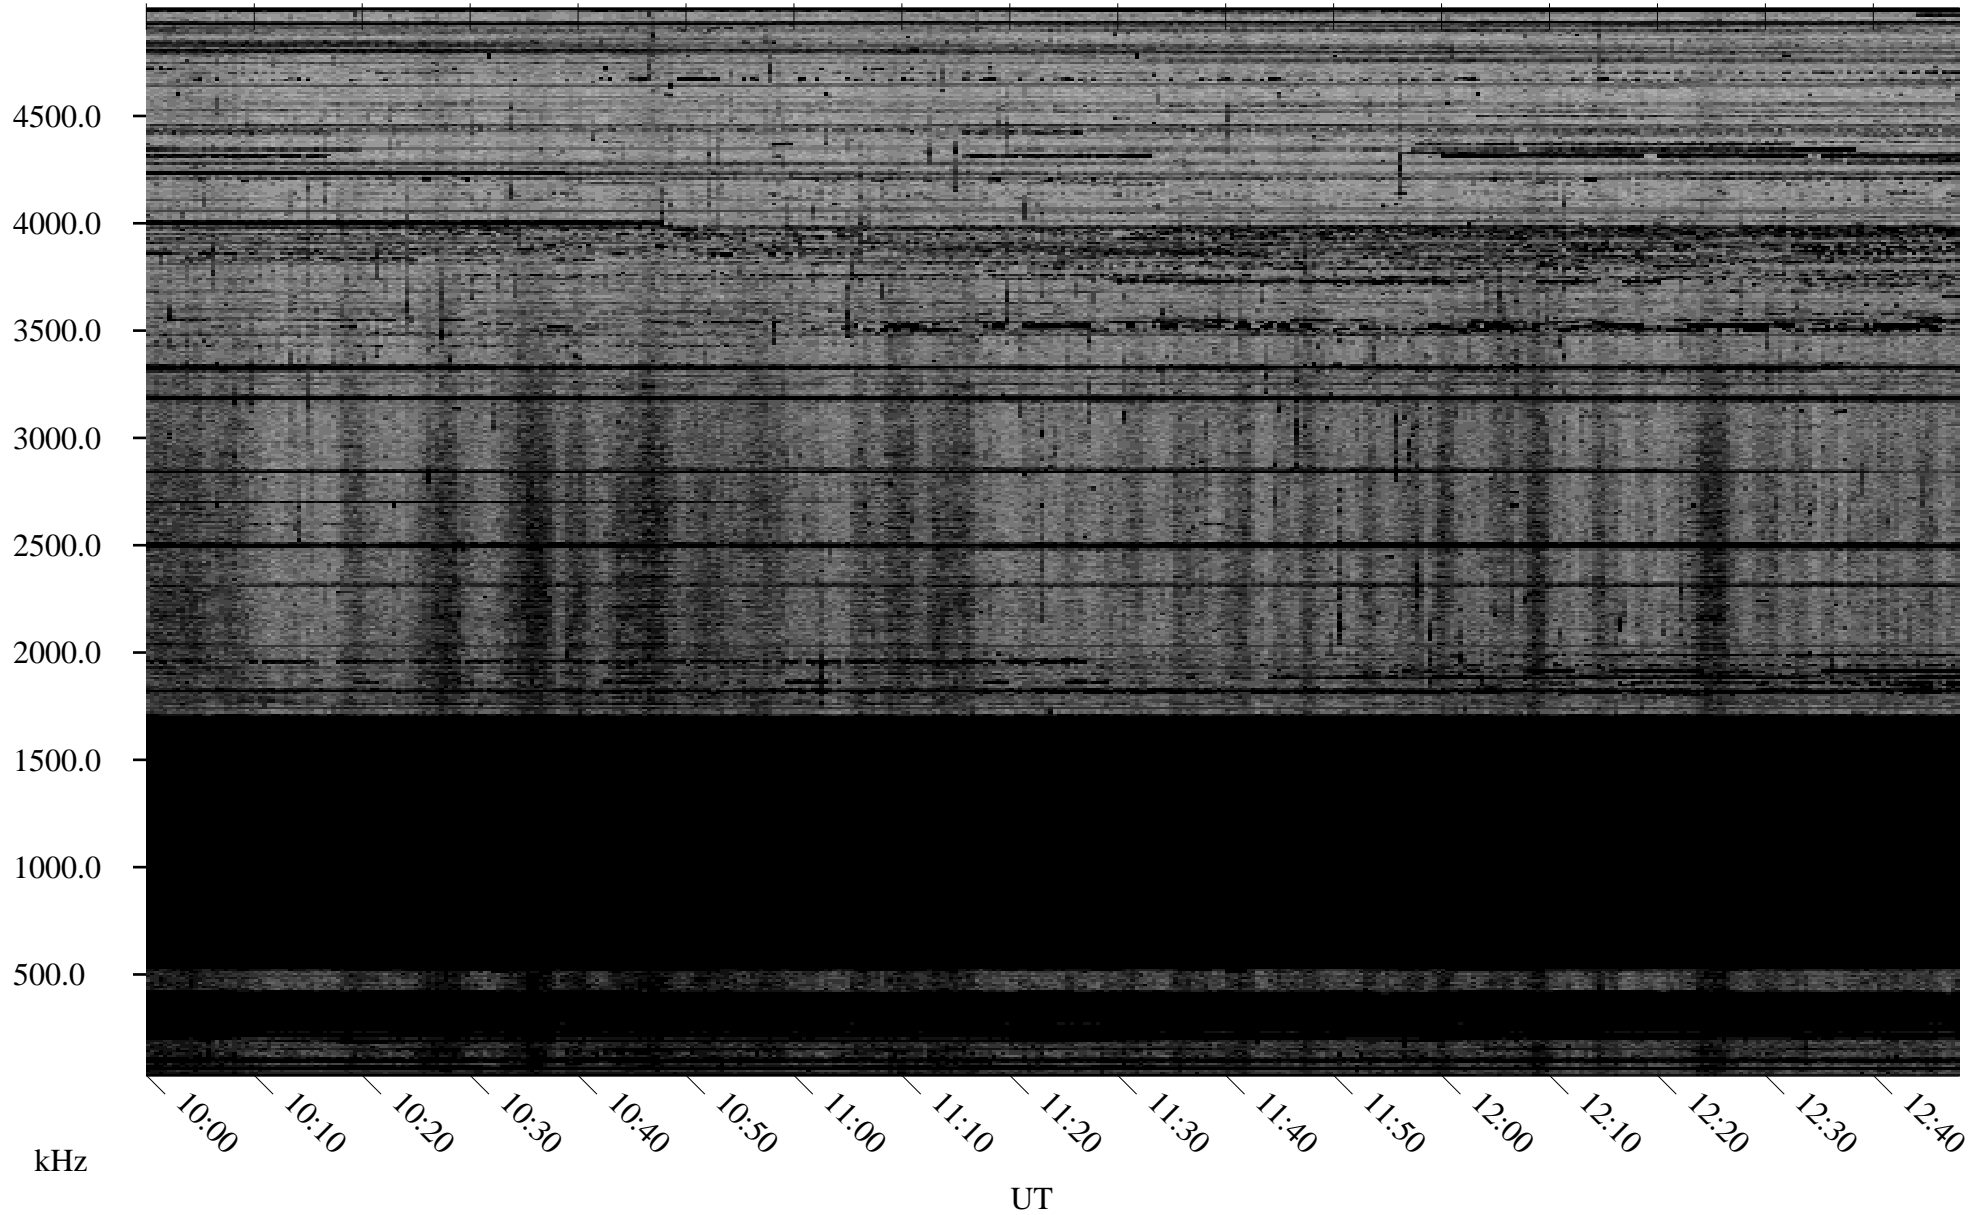

01/04/2010 Churchill, Manitoba

Linear Scale Black = 161 White = 15

ch10004l.r00SUm max_12

Page 1

01/04/2010 Churchill, Manitoba

Linear Scale Black = 161 White = 15

ch10004l.r00SUm max_12

Page 2

01/05/2010 Churchill, Manitoba

Linear Scale Black = 161 White = 15

ch10004l.r00SUm max_12

Page 3

01/05/2010 Churchill, Manitoba

Linear Scale Black = 161 White = 15

ch10004l.r00SUm max_12

Page 4

01/05/2010 Churchill, Manitoba

Linear Scale Black = 161 White = 15

ch10004l.r00SUm max_12

Page 5

01/05/2010 Churchill, Manitoba

Linear Scale Black = 161 White = 15

ch10004l.r00SUm max_12

Page 6

01/05/2010 Churchill, Manitoba

Linear Scale Black = 161 White = 15

ch10004l.r00SUm max_12

Page 7

01/05/2010 Churchill, Manitoba

Linear Scale Black = 161 White = 15

ch10004l.r00SUm max_12

Page 8