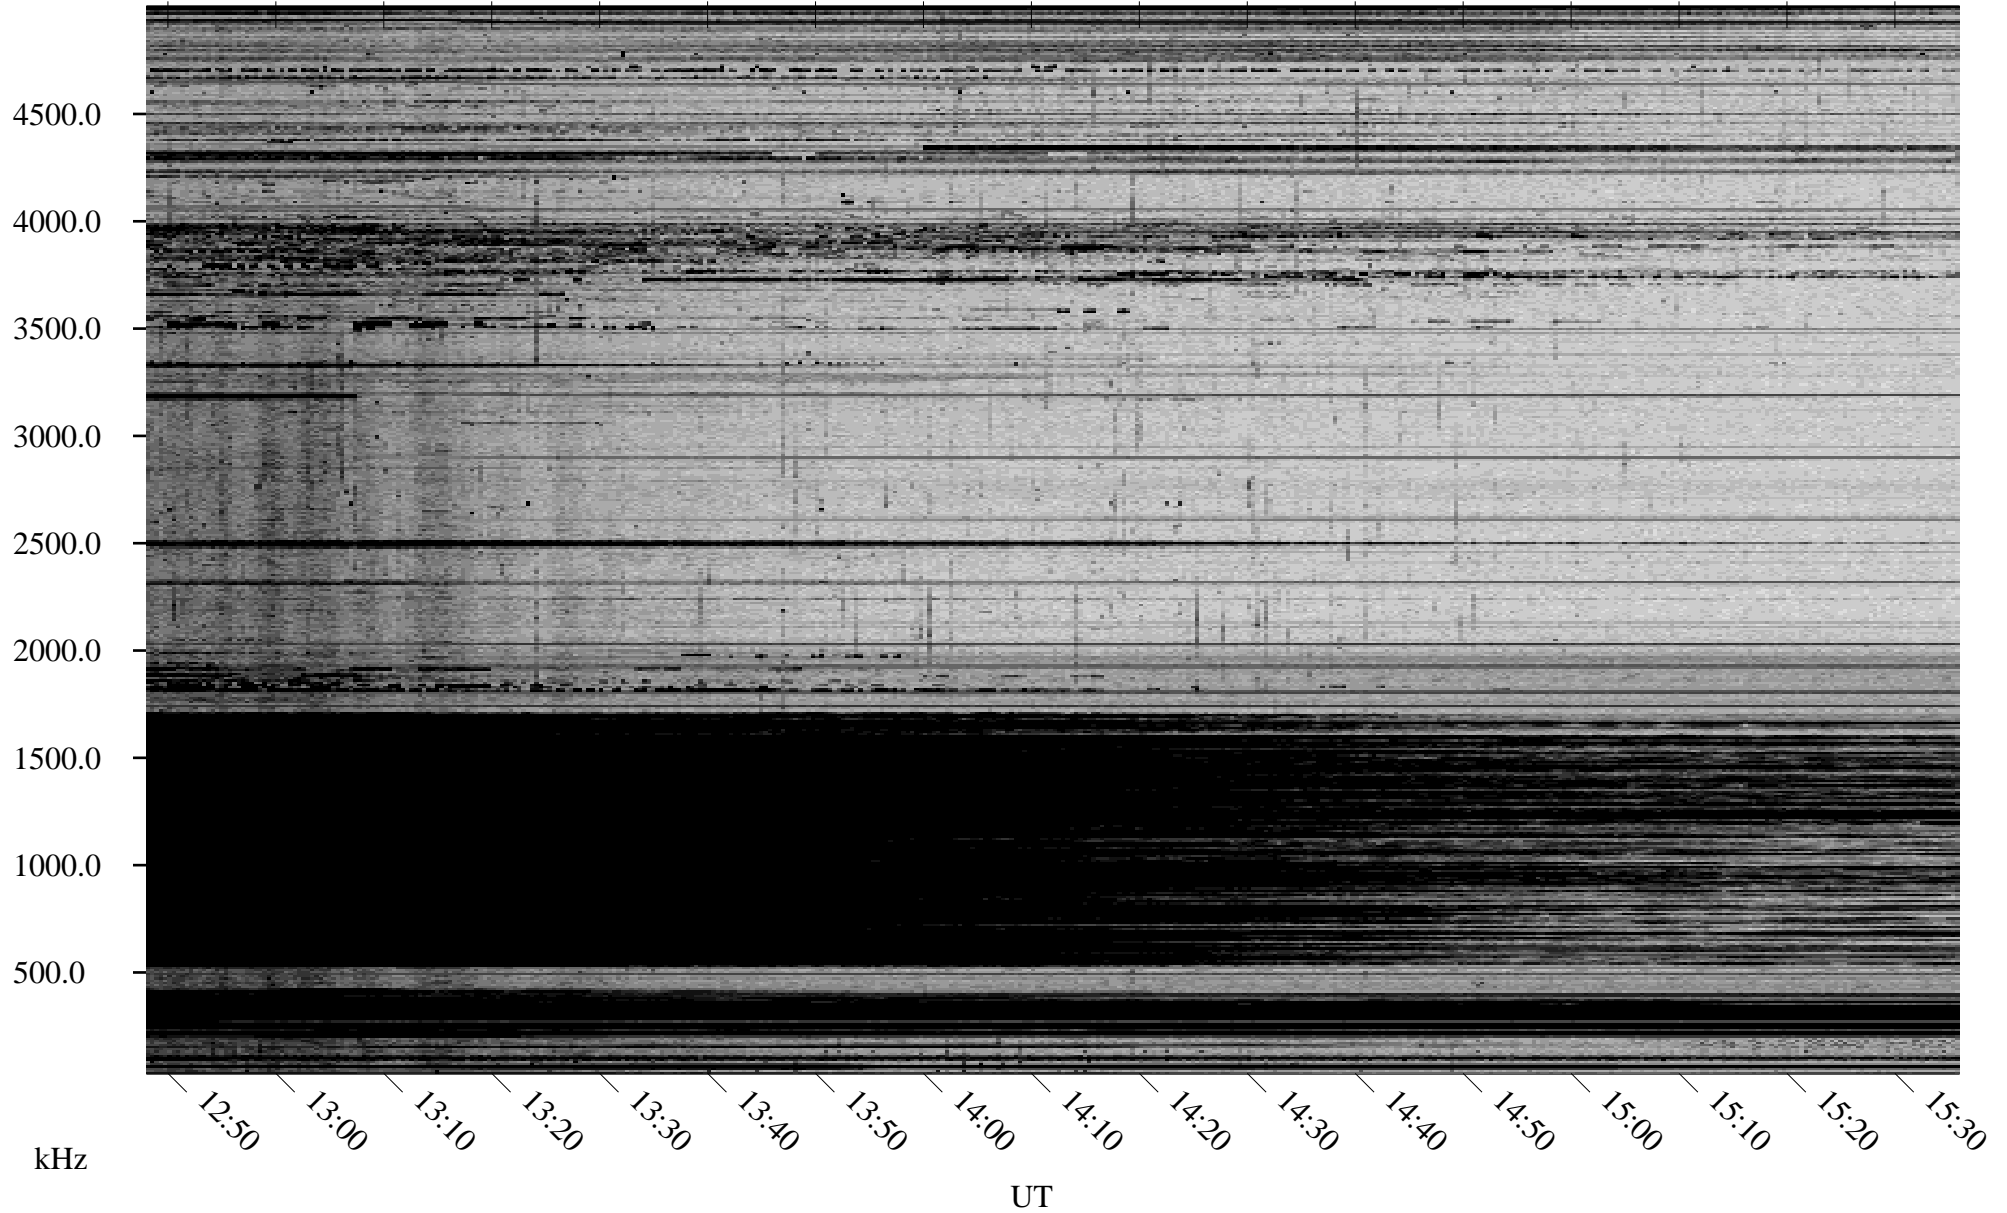

01/04/2010 Churchill, Manitoba

Linear Scale Black = 161 White = 15

ch10004l.r00SUm max_12

Page 1

01/04/2010 Churchill, Manitoba

Linear Scale Black = 161 White = 15

ch10004l.r00SUm max_12

Page 2

01/05/2010 Churchill, Manitoba

Linear Scale Black = 161 White = 15

ch10004l.r00SUm max_12

Page 3

01/05/2010 Churchill, Manitoba

Linear Scale Black = 161 White = 15

ch10004l.r00SUm max_12

Page 4

01/05/2010 Churchill, Manitoba

Linear Scale Black = 161 White = 15

ch10004l.r00SUm max_12

Page 5

01/05/2010 Churchill, Manitoba

Linear Scale Black = 161 White = 15

ch10004l.r00SUm max_12

Page 6

01/05/2010 Churchill, Manitoba

Linear Scale Black = 161 White = 15

ch10004l.r00SUm max_12

Page 7

01/05/2010 Churchill, Manitoba

Linear Scale Black = 161 White = 15

ch10004l.r00SUm max_12

Page 8