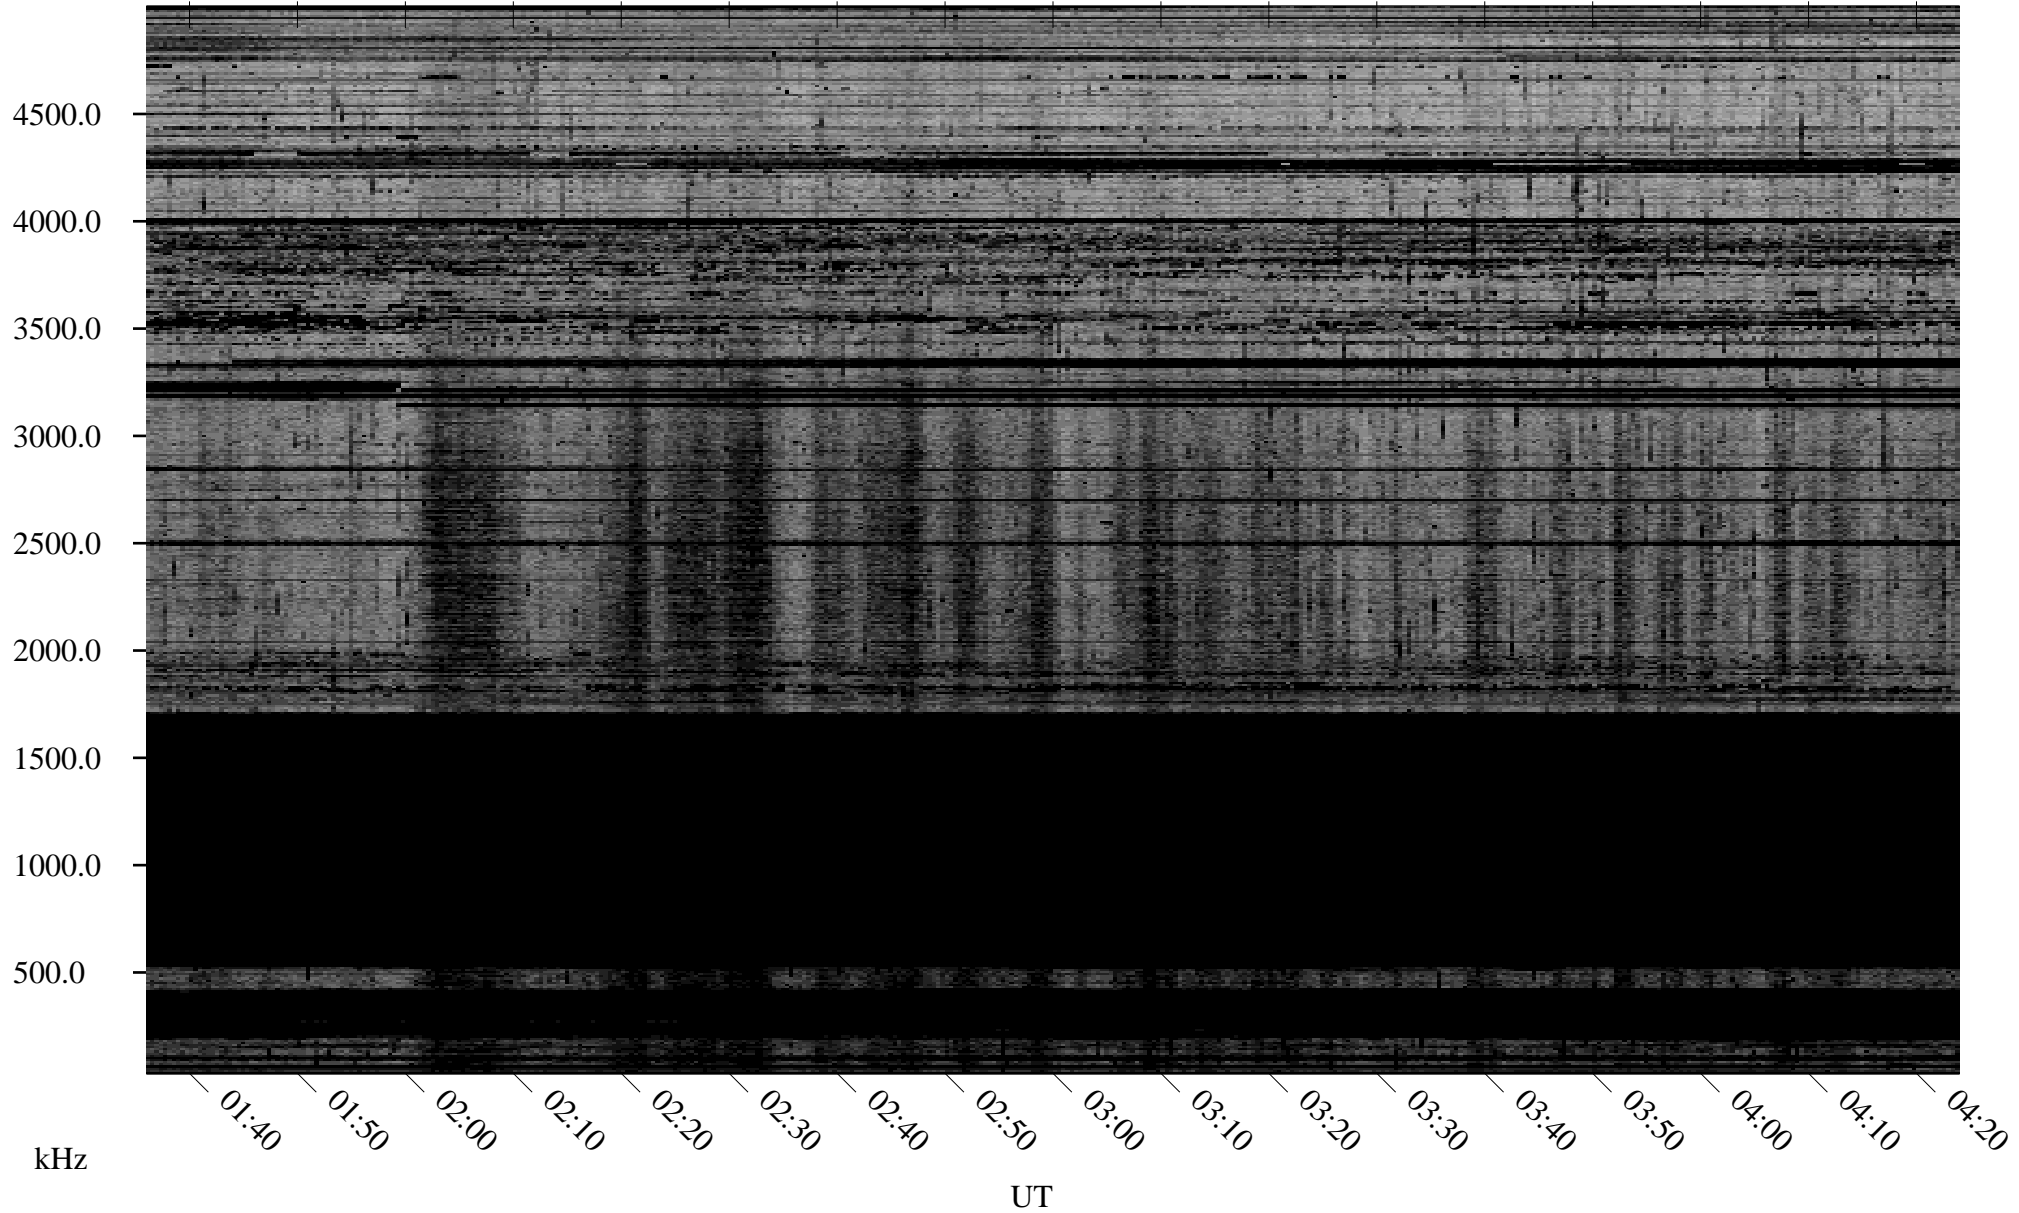

01/05/2010 Churchill, Manitoba

Linear Scale Black = 161 White = 15

ch100051.r00SUm max_12

Page 1

01/05/2010 Churchill, Manitoba

Linear Scale Black = 161 White = 15

ch100051.r00SUm max_12

Page 2

01/06/2010 Churchill, Manitoba

Linear Scale Black = 161 White = 15

ch100051.r00SUm max_12

Page 3

01/06/2010 Churchill, Manitoba

Linear Scale Black = 161 White = 15

ch100051.r00SUm max_12

Page 4

01/06/2010 Churchill, Manitoba

Linear Scale Black = 161 White = 15

ch100051.r00SUm max_12

Page 5

01/06/2010 Churchill, Manitoba

Linear Scale Black = 161 White = 15

ch100051.r00SUm max_12

Page 6