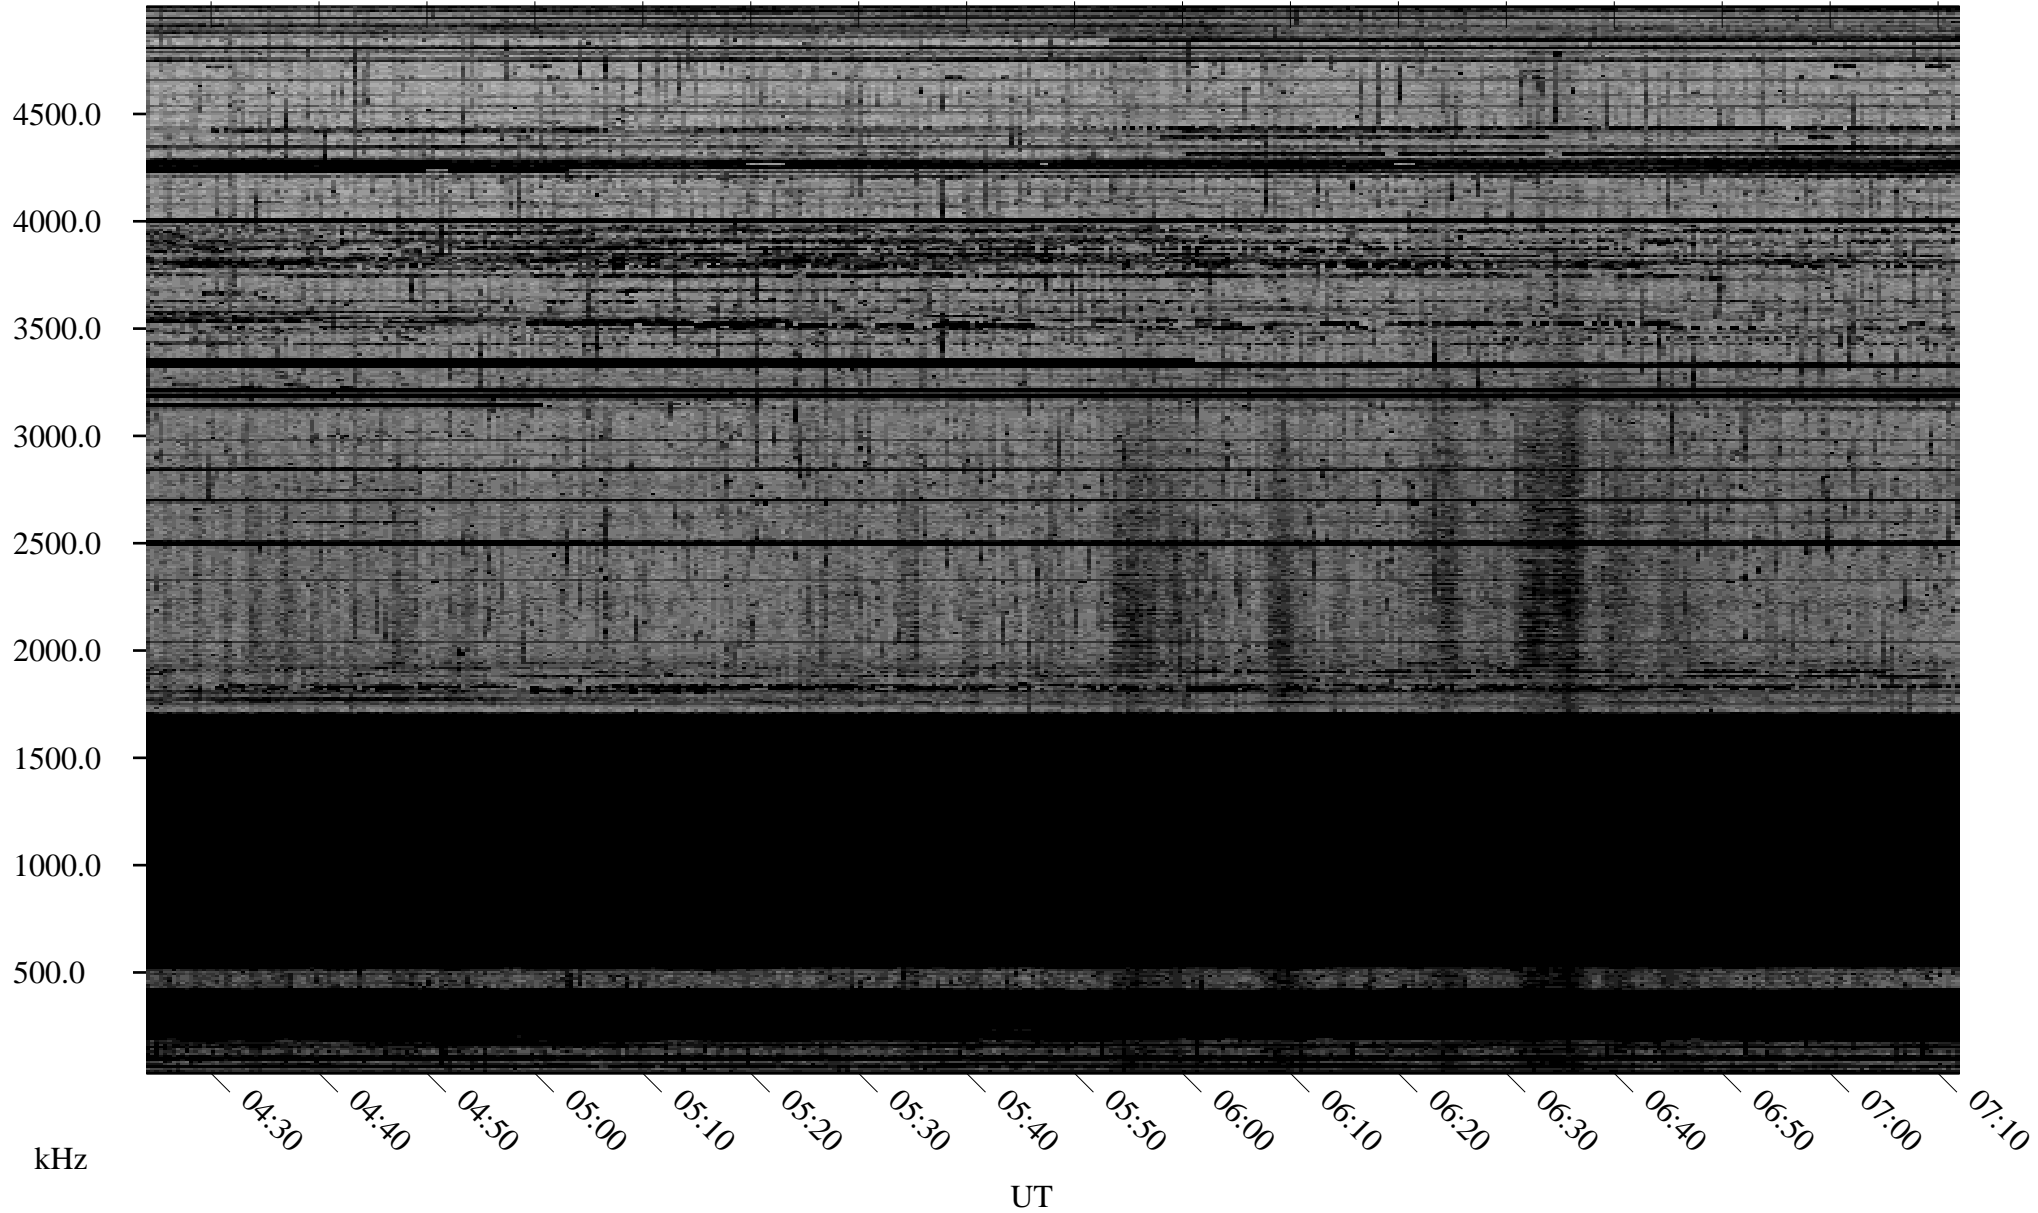

01/05/2010 Churchill, Manitoba

Linear Scale Black = 161 White = 15

ch100051.r00SUm max_12

Page 1

01/05/2010 Churchill, Manitoba

Linear Scale Black = 161 White = 15

ch100051.r00SUm max_12

Page 2

01/06/2010 Churchill, Manitoba

Linear Scale Black = 161 White = 15

ch100051.r00SUm max_12

Page 3

01/06/2010 Churchill, Manitoba

Linear Scale Black = 161 White = 15

ch100051.r00SUm max_12

Page 4

01/06/2010 Churchill, Manitoba

Linear Scale Black = 161 White = 15

ch100051.r00SUm max_12

Page 5

01/06/2010 Churchill, Manitoba

Linear Scale Black = 161 White = 15

ch100051.r00SUm max_12

Page 6