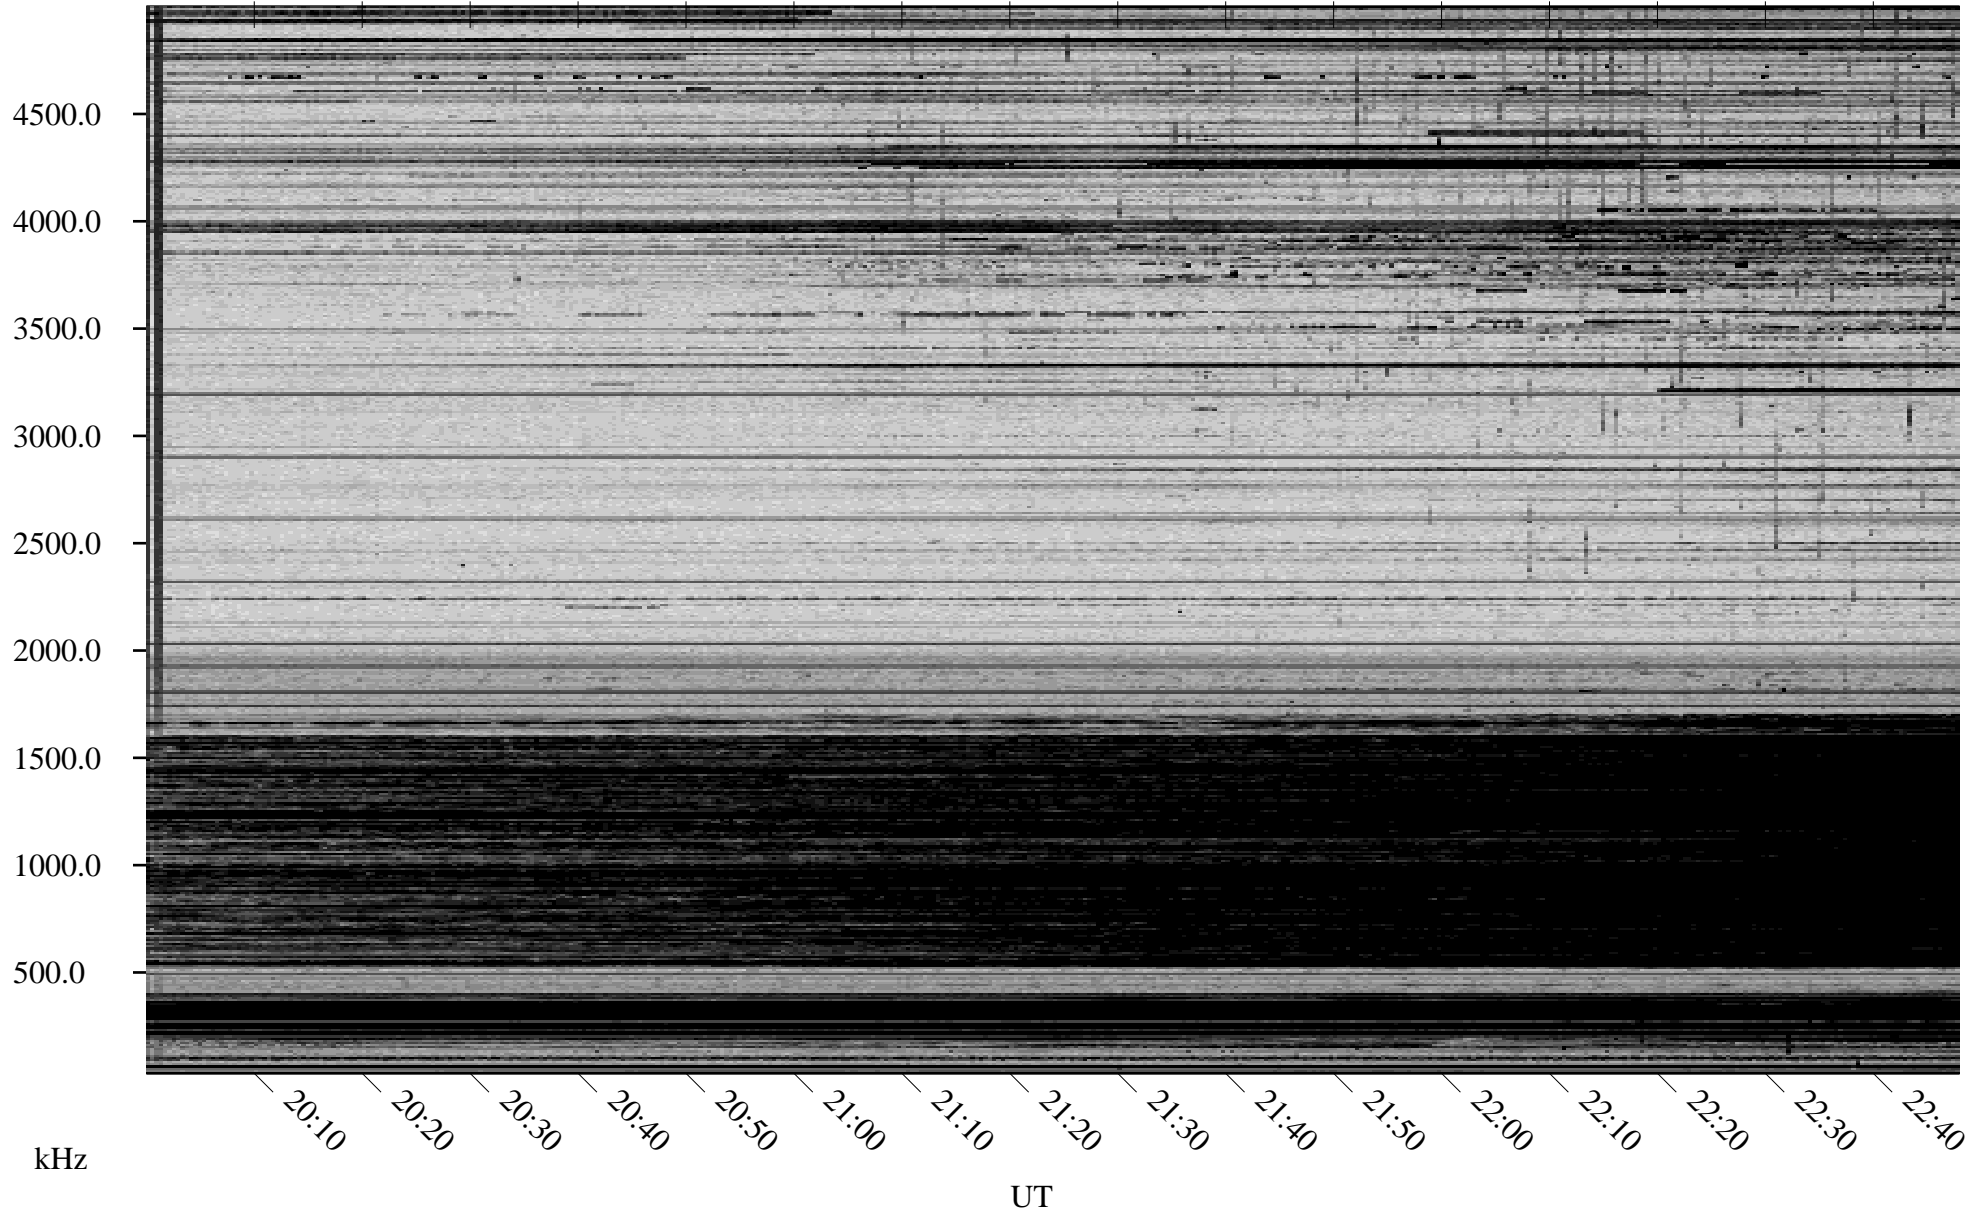

01/05/2010 Churchill, Manitoba

Linear Scale Black = 161 White = 15

ch100051.r00SUm max_12

Page 1

01/05/2010 Churchill, Manitoba

Linear Scale Black = 161 White = 15

ch100051.r00SUm max_12

Page 2

01/06/2010 Churchill, Manitoba

Linear Scale Black = 161 White = 15

ch100051.r00SUm max_12

Page 3

01/06/2010 Churchill, Manitoba

Linear Scale Black = 161 White = 15

ch100051.r00SUm max_12

Page 4

01/06/2010 Churchill, Manitoba

Linear Scale Black = 161 White = 15

ch100051.r00SUm max_12

Page 5

01/06/2010 Churchill, Manitoba

Linear Scale Black = 161 White = 15

ch100051.r00SUm max_12

Page 6