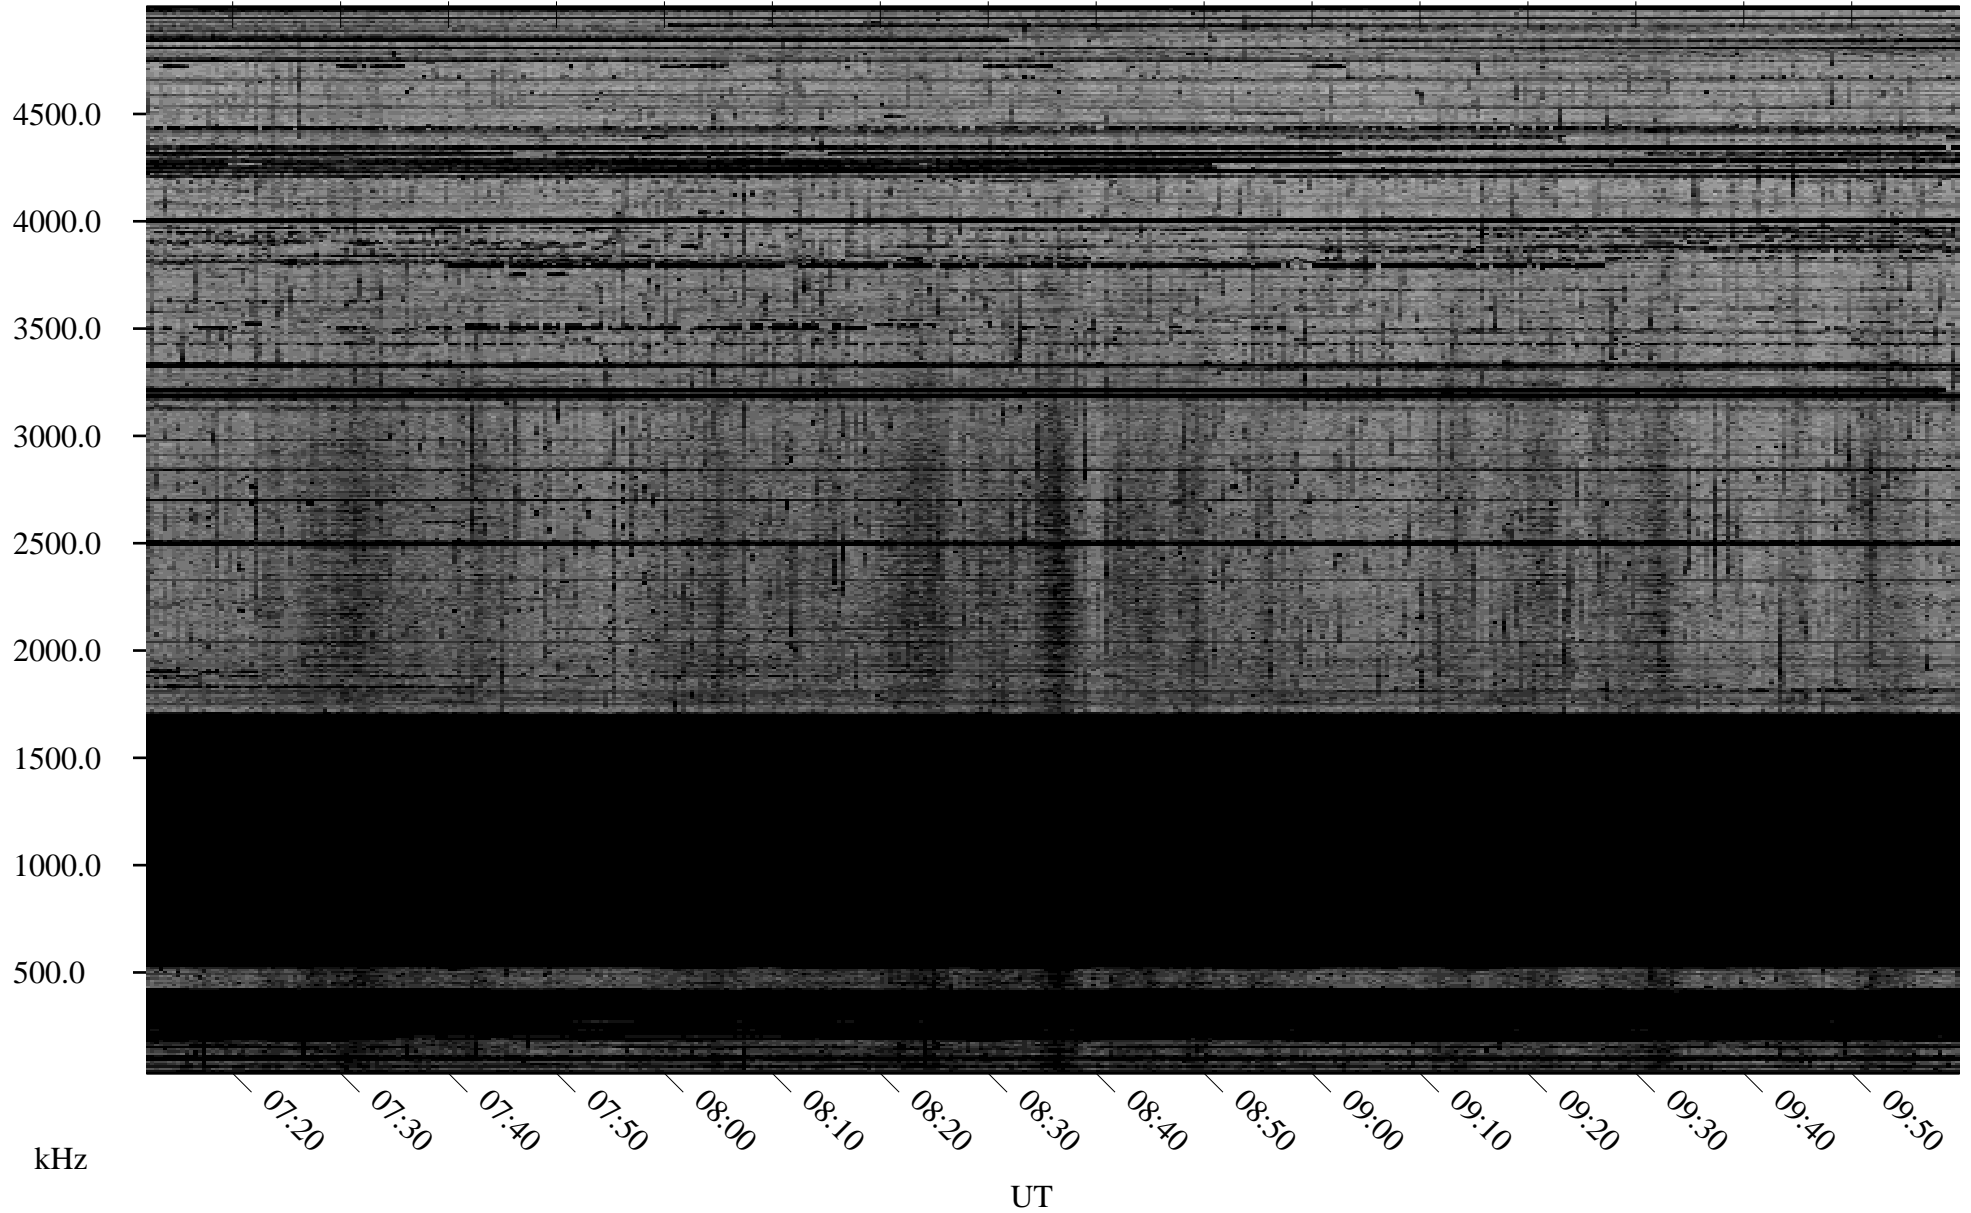

01/05/2010 Churchill, Manitoba

Linear Scale Black = 161 White = 15

ch100051.r00SUm max_12

Page 1

01/05/2010 Churchill, Manitoba

Linear Scale Black = 161 White = 15

ch100051.r00SUm max_12

Page 2

01/06/2010 Churchill, Manitoba

Linear Scale Black = 161 White = 15

ch100051.r00SUm max_12

Page 3

01/06/2010 Churchill, Manitoba

Linear Scale Black = 161 White = 15

ch100051.r00SUm max_12

Page 4

01/06/2010 Churchill, Manitoba

Linear Scale Black = 161 White = 15

ch100051.r00SUm max_12

Page 5

01/06/2010 Churchill, Manitoba

Linear Scale Black = 161 White = 15

ch100051.r00SUm max_12

Page 6