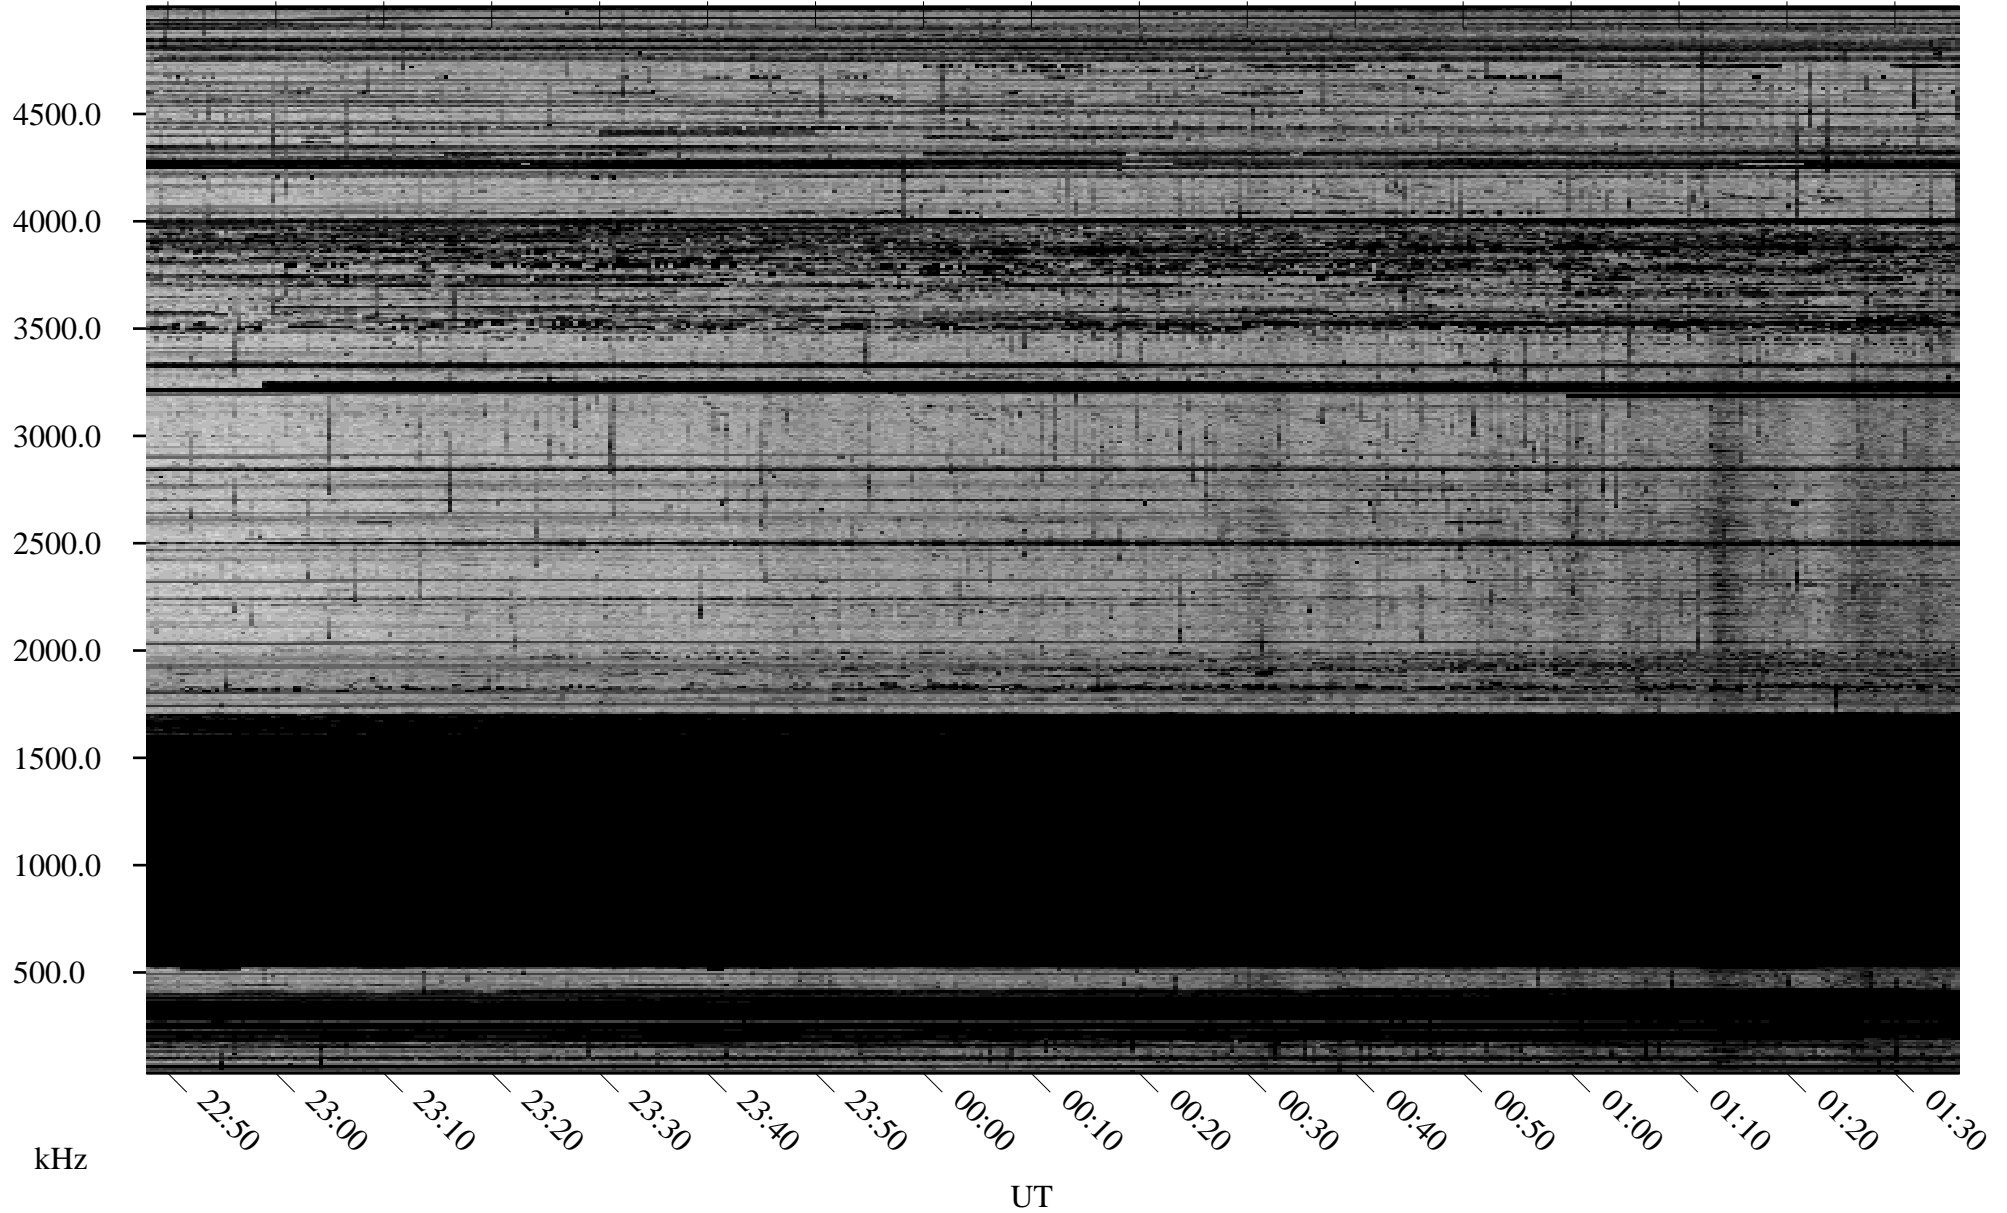

01/05/2010 Churchill, Manitoba

Linear Scale Black = 161 White = 15

ch100051.r00SUm max_12

Page 1

01/05/2010 Churchill, Manitoba

Linear Scale Black = 161 White = 15

ch100051.r00SUm max_12

Page 2

01/06/2010 Churchill, Manitoba

Linear Scale Black = 161 White = 15

ch100051.r00SUm max_12

Page 3

01/06/2010 Churchill, Manitoba

Linear Scale Black = 161 White = 15

ch100051.r00SUm max_12

Page 4

01/06/2010 Churchill, Manitoba

Linear Scale Black = 161 White = 15

ch100051.r00SUm max_12

Page 5

01/06/2010 Churchill, Manitoba

Linear Scale Black = 161 White = 15

ch100051.r00SUm max_12

Page 6