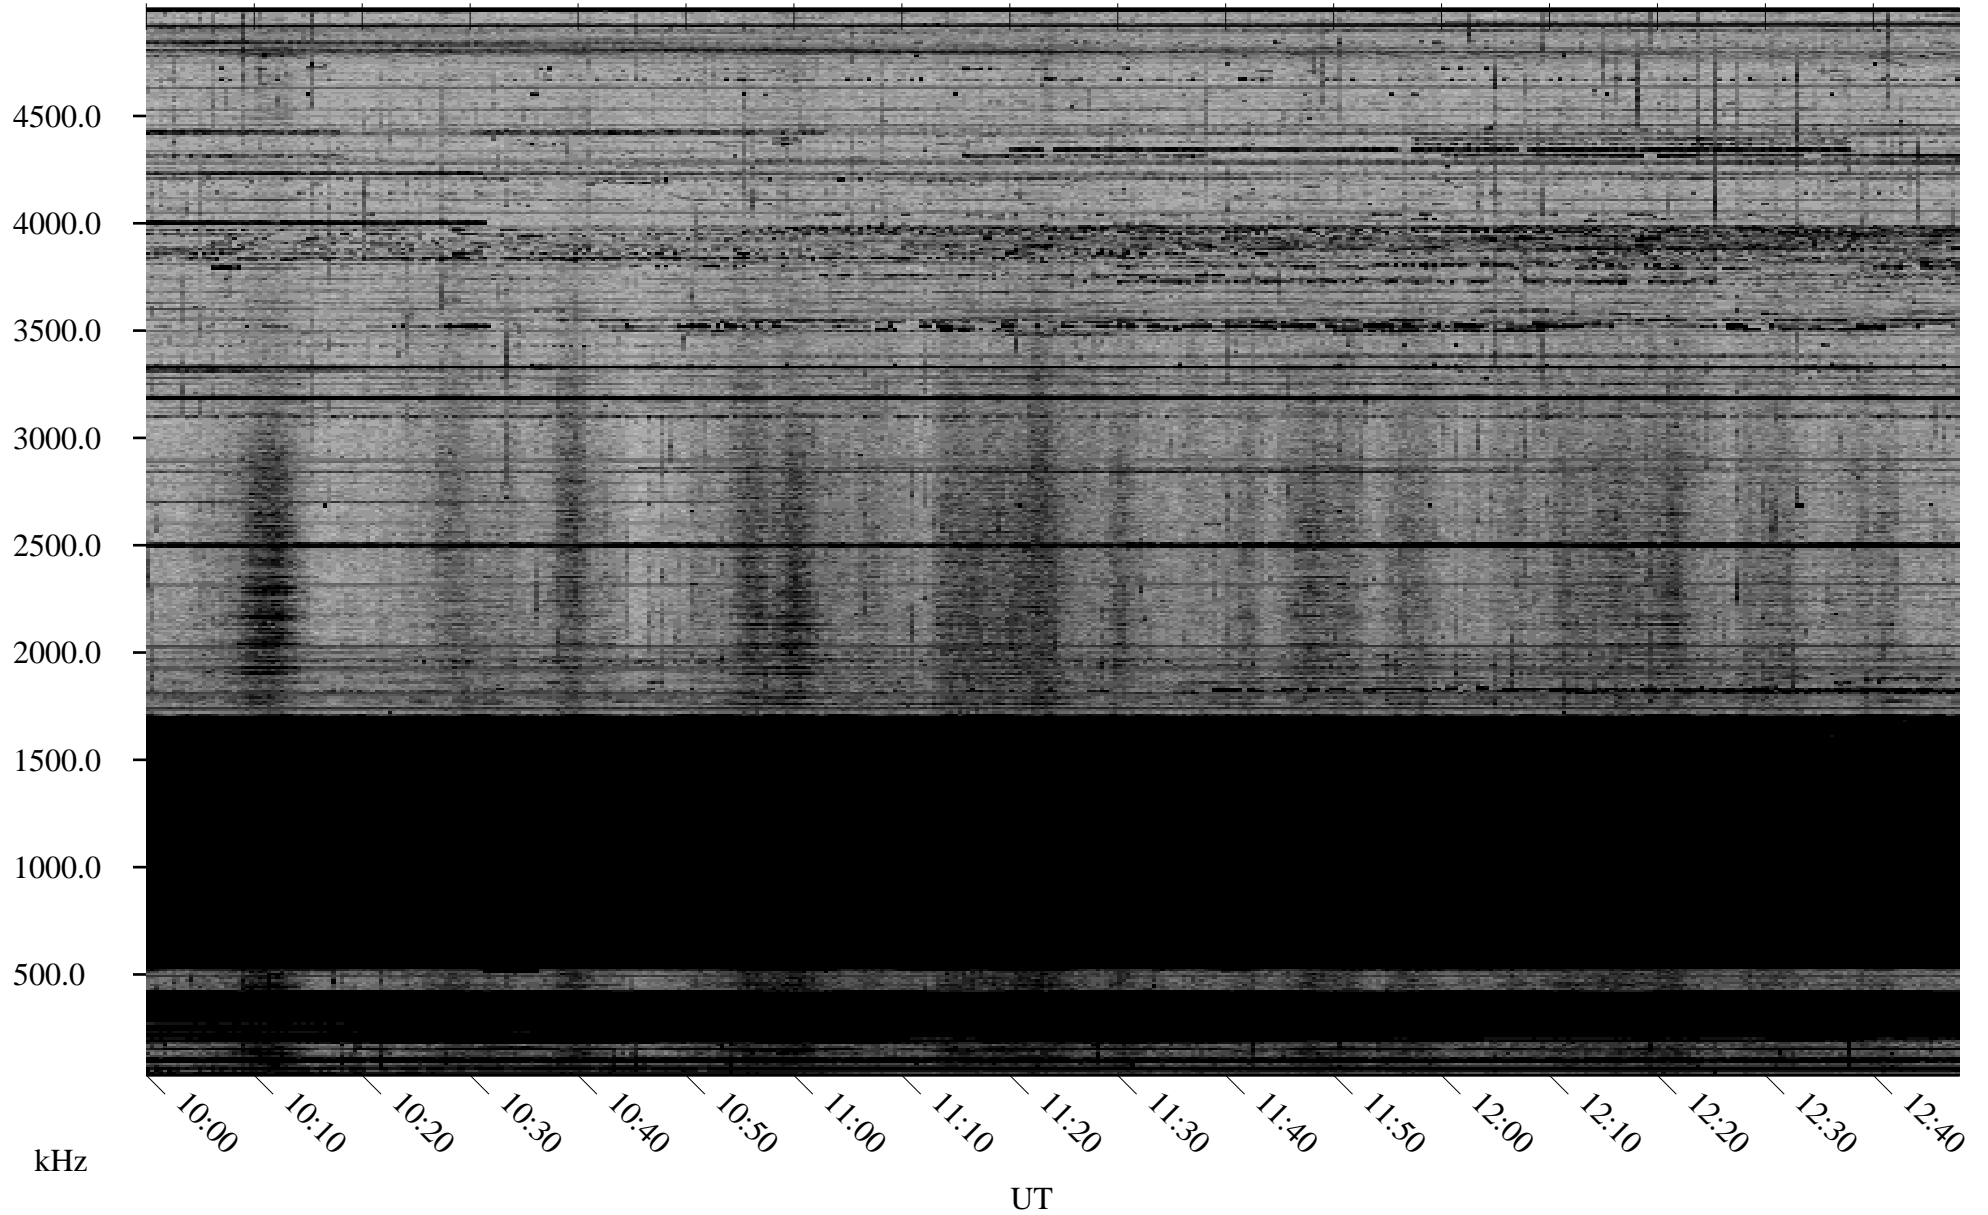

01/07/2010 Churchill, Manitoba

Linear Scale Black = 161 White = 15

ch10007l.r00SUm max_12

Page 1

01/07/2010 Churchill, Manitoba

Linear Scale Black = 161 White = 15

ch10007l.r00SUm max_12

Page 2

01/08/2010 Churchill, Manitoba

Linear Scale Black = 161 White = 15

ch10007l.r00SUm max_12

Page 3

01/08/2010 Churchill, Manitoba

Linear Scale Black = 161 White = 15

ch10007l.r00SUm max_12

Page 4

01/08/2010 Churchill, Manitoba

Linear Scale Black = 161 White = 15

ch10007l.r00SUm max_12

Page 5

01/08/2010 Churchill, Manitoba

Linear Scale Black = 161 White = 15

ch10007l.r00SUm max_12

Page 6

01/08/2010 Churchill, Manitoba

Linear Scale Black = 161 White = 15

ch10007l.r00SUm max_12

Page 7

01/08/2010 Churchill, Manitoba

Linear Scale Black = 161 White = 15

ch10007l.r00SUm max_12