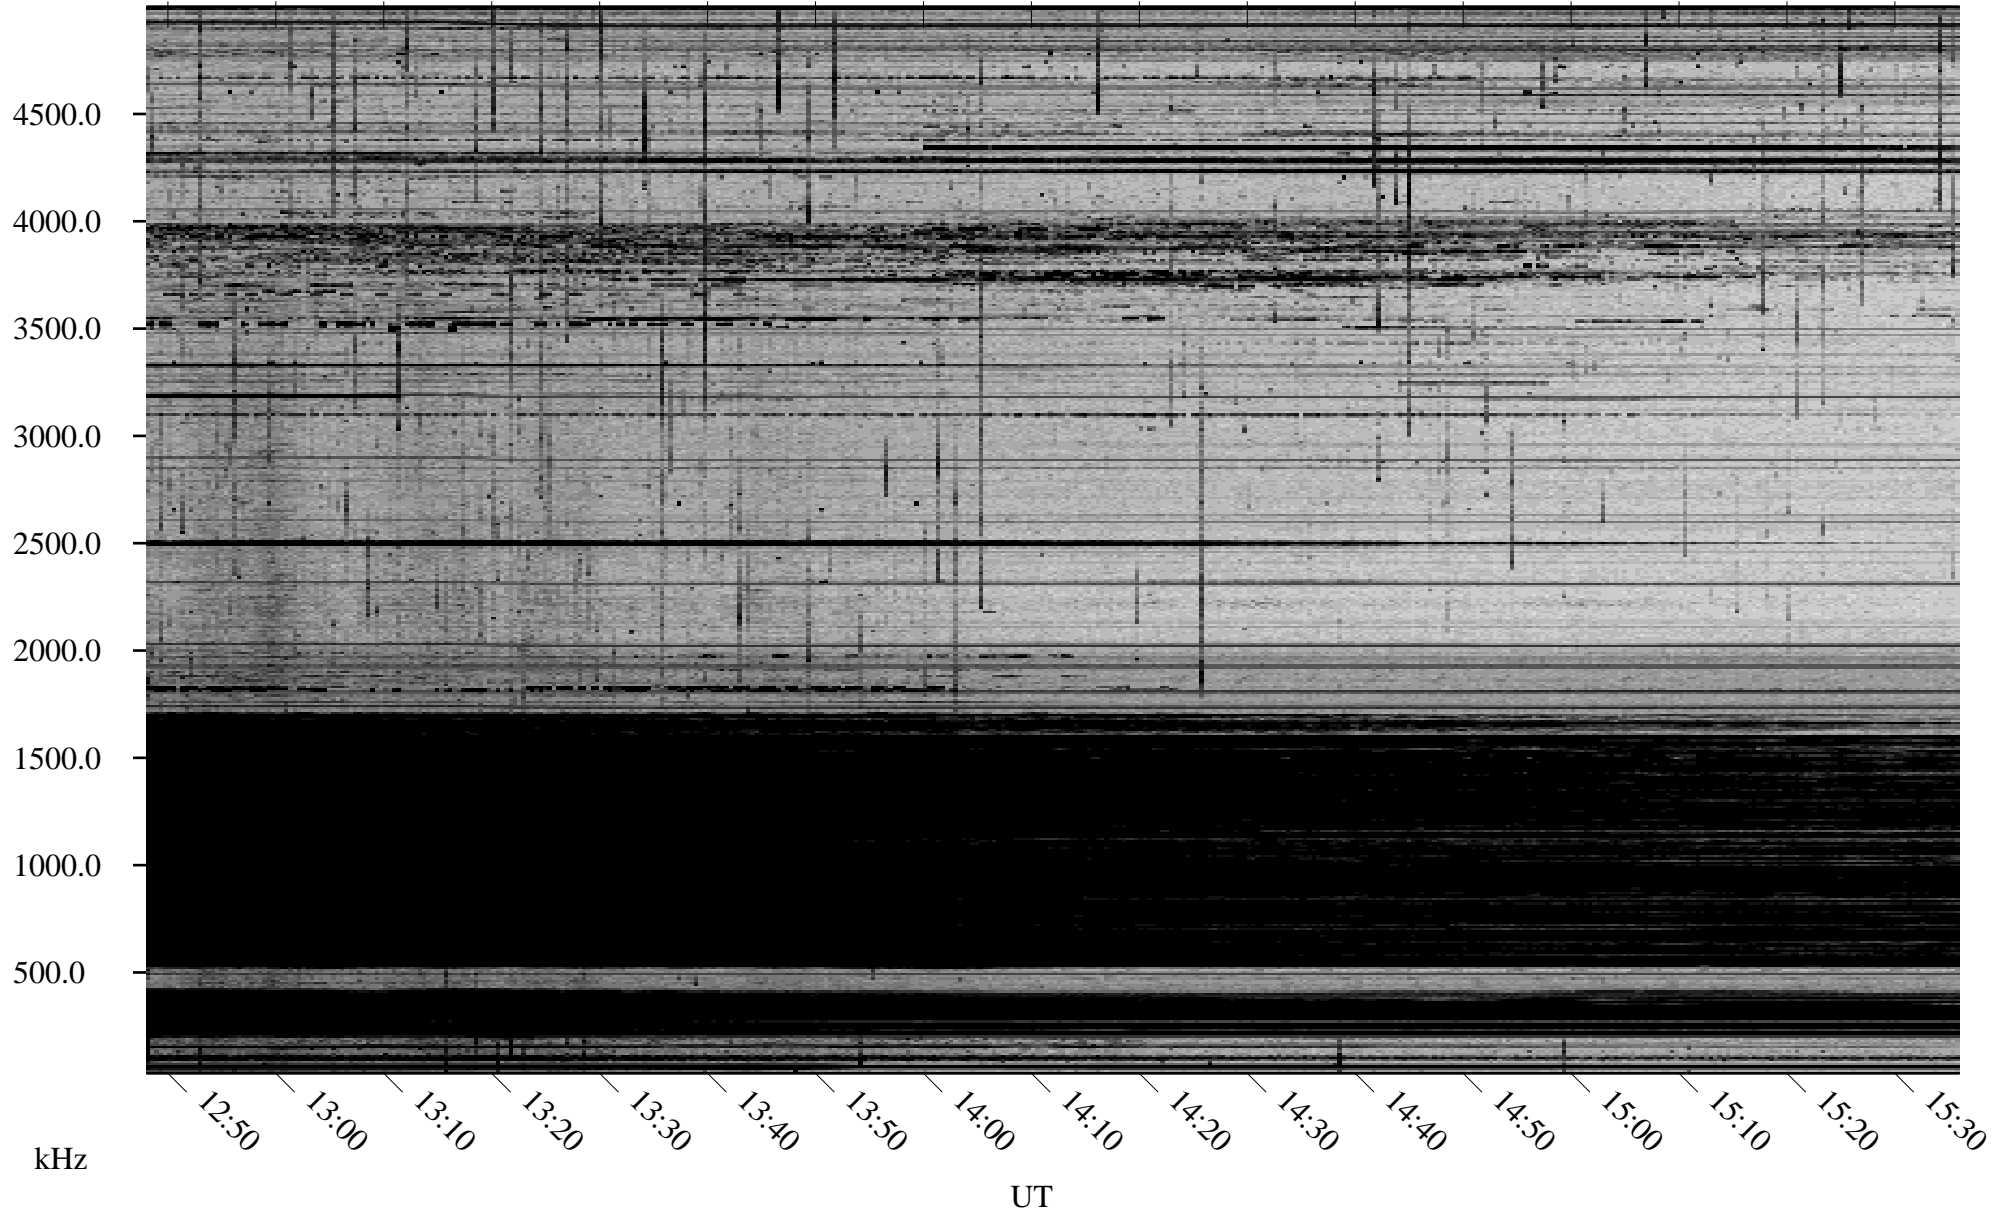

01/08/2010 Churchill, Manitoba

Linear Scale Black = 161 White = 15

ch10007l.r00SUm max_12

Page 3

01/08/2010 Churchill, Manitoba

Linear Scale Black = 161 White = 15

ch10007l.r00SUm max_12

Page 4

01/08/2010 Churchill, Manitoba

Linear Scale Black = 161 White = 15

ch10007l.r00SUm max_12

Page 5

01/08/2010 Churchill, Manitoba

Linear Scale Black = 161 White = 15

ch10007l.r00SUm max_12

Page 6

01/08/2010 Churchill, Manitoba

Linear Scale Black = 161 White = 15

ch10007l.r00SUm max_12

Page 7

01/08/2010 Churchill, Manitoba

Linear Scale Black = 161 White = 15

ch10007l.r00SUm max_12