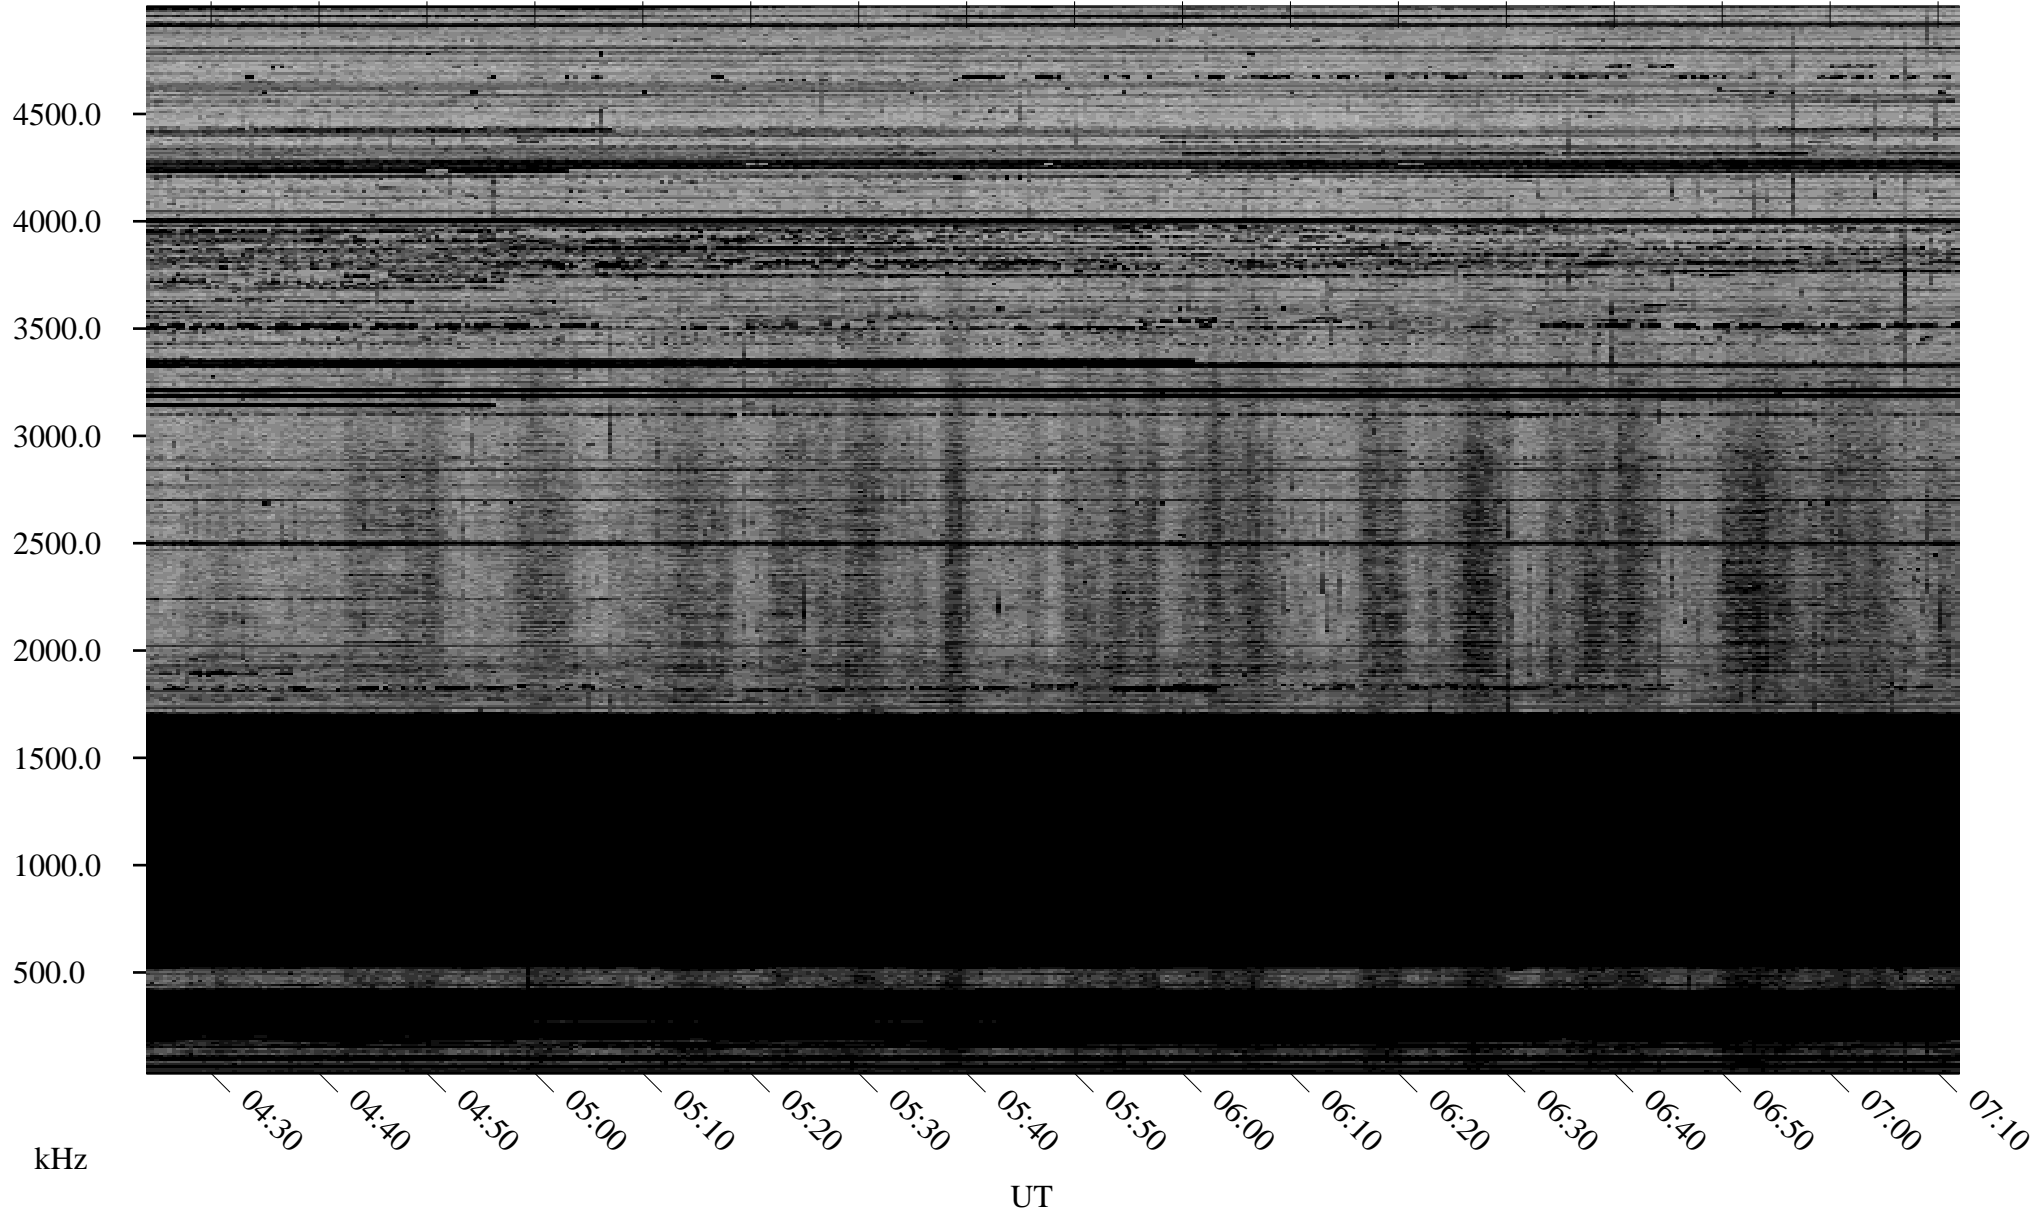

01/07/2010 Churchill, Manitoba

Linear Scale Black = 161 White = 15

ch10007l.r00SUm max_12

Page 1

01/07/2010 Churchill, Manitoba

Linear Scale Black = 161 White = 15

ch10007l.r00SUm max_12

Page 2

01/08/2010 Churchill, Manitoba

Linear Scale Black = 161 White = 15

ch10007l.r00SUm max_12

Page 3

01/08/2010 Churchill, Manitoba

Linear Scale Black = 161 White = 15

ch10007l.r00SUm max_12

Page 4

01/08/2010 Churchill, Manitoba

Linear Scale Black = 161 White = 15

ch10007l.r00SUm max_12

Page 5

01/08/2010 Churchill, Manitoba

Linear Scale Black = 161 White = 15

ch10007l.r00SUm max_12

Page 6

01/08/2010 Churchill, Manitoba

Linear Scale Black = 161 White = 15

ch10007l.r00SUm max_12

Page 7

01/08/2010 Churchill, Manitoba

Linear Scale Black = 161 White = 15

ch10007l.r00SUm max_12