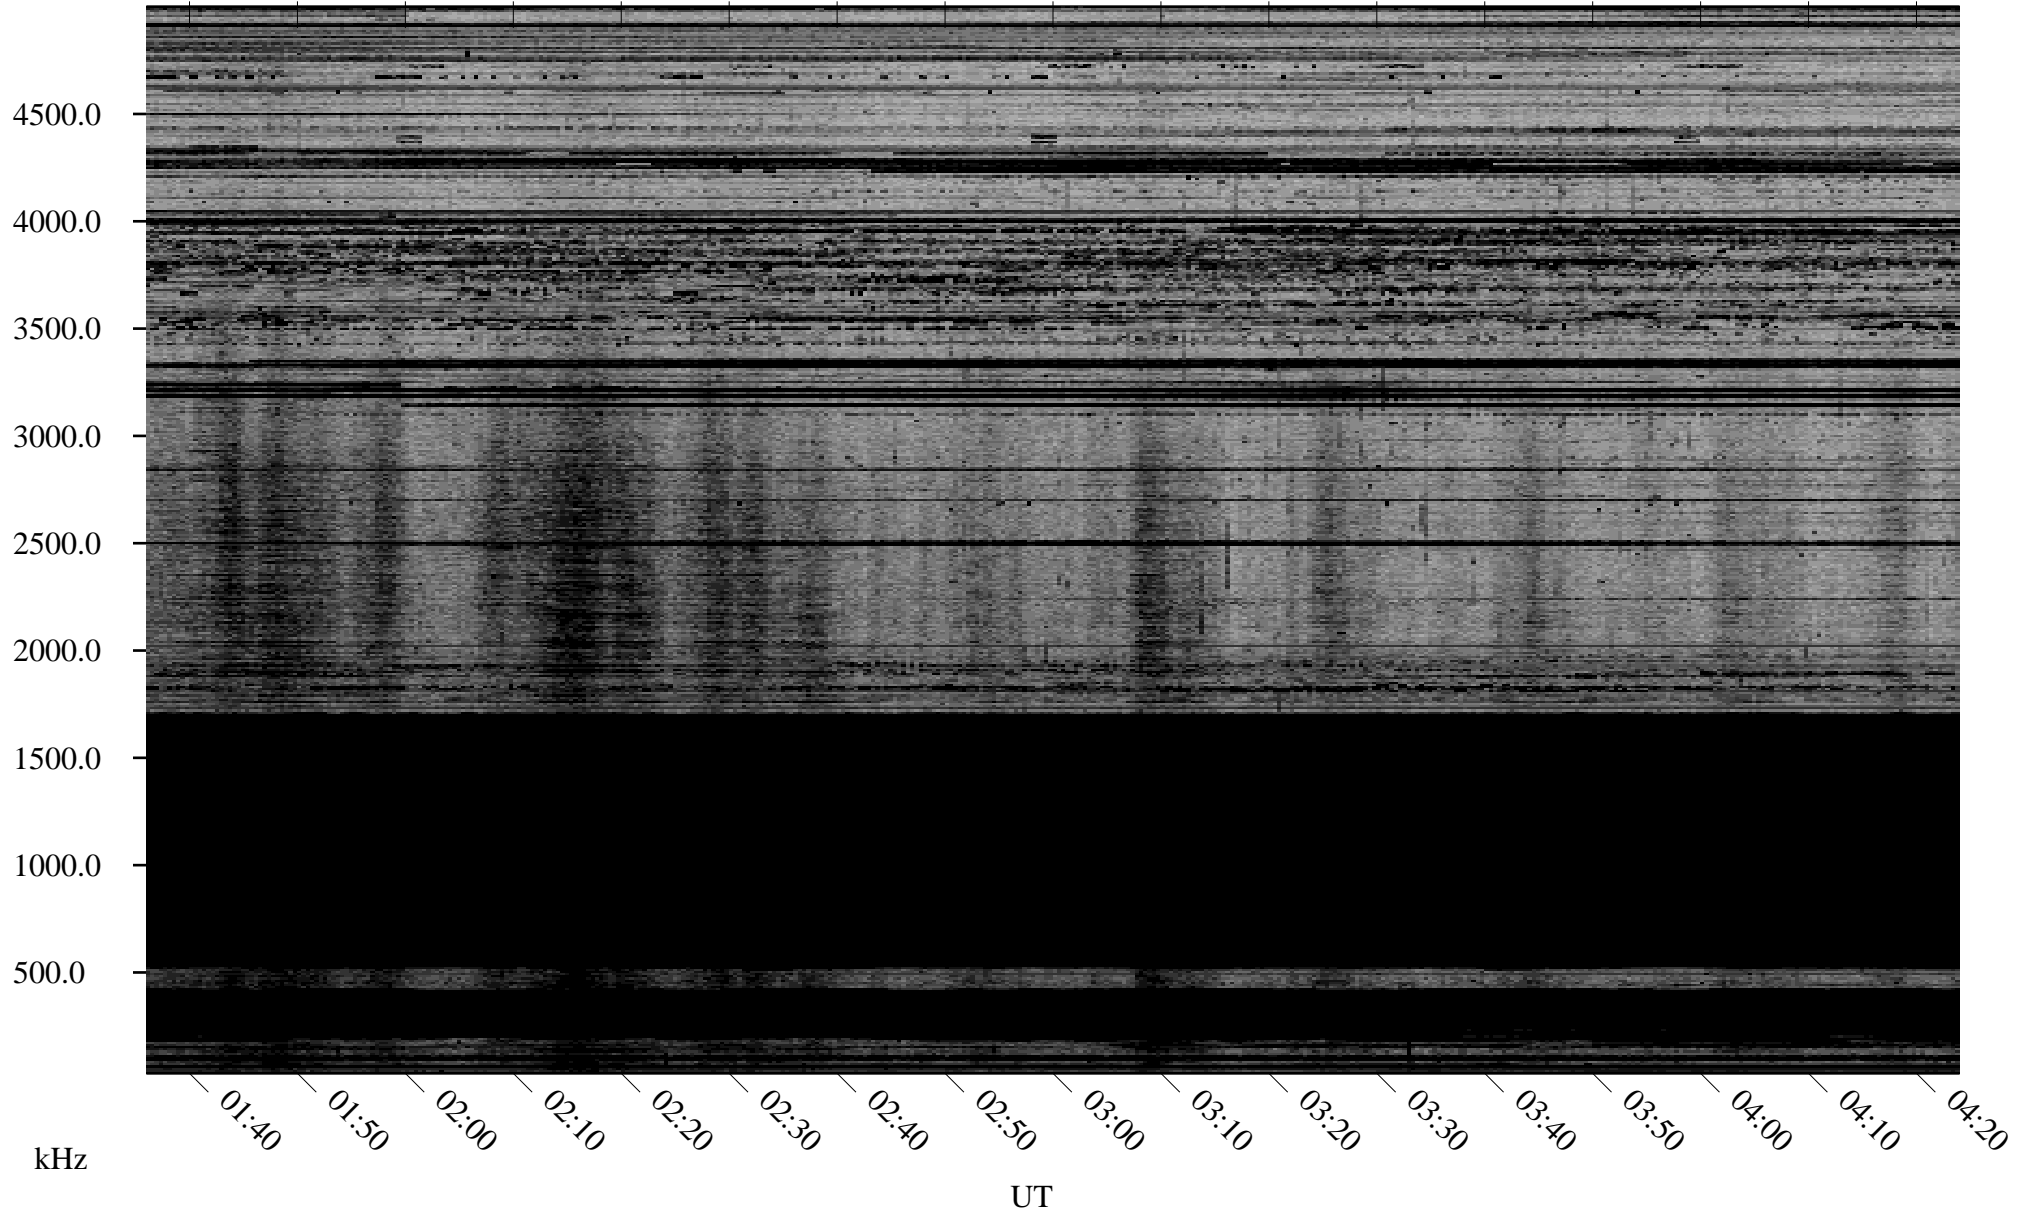

01/07/2010 Churchill, Manitoba

Linear Scale Black = 161 White = 15

ch10007l.r00SUm max_12

Page 1

01/07/2010 Churchill, Manitoba

Linear Scale Black = 161 White = 15

ch10007l.r00SUm max_12

Page 2

01/08/2010 Churchill, Manitoba

Linear Scale Black = 161 White = 15

ch10007l.r00SUm max_12

Page 3

01/08/2010 Churchill, Manitoba

Linear Scale Black = 161 White = 15

ch10007l.r00SUm max_12

Page 4

01/08/2010 Churchill, Manitoba

Linear Scale Black = 161 White = 15

ch10007l.r00SUm max_12

Page 5

01/08/2010 Churchill, Manitoba

Linear Scale Black = 161 White = 15

ch10007l.r00SUm max_12

Page 6

01/08/2010 Churchill, Manitoba

Linear Scale Black = 161 White = 15

ch10007l.r00SUm max_12

Page 7

01/08/2010 Churchill, Manitoba

Linear Scale Black = 161 White = 15

ch10007l.r00SUm max_12