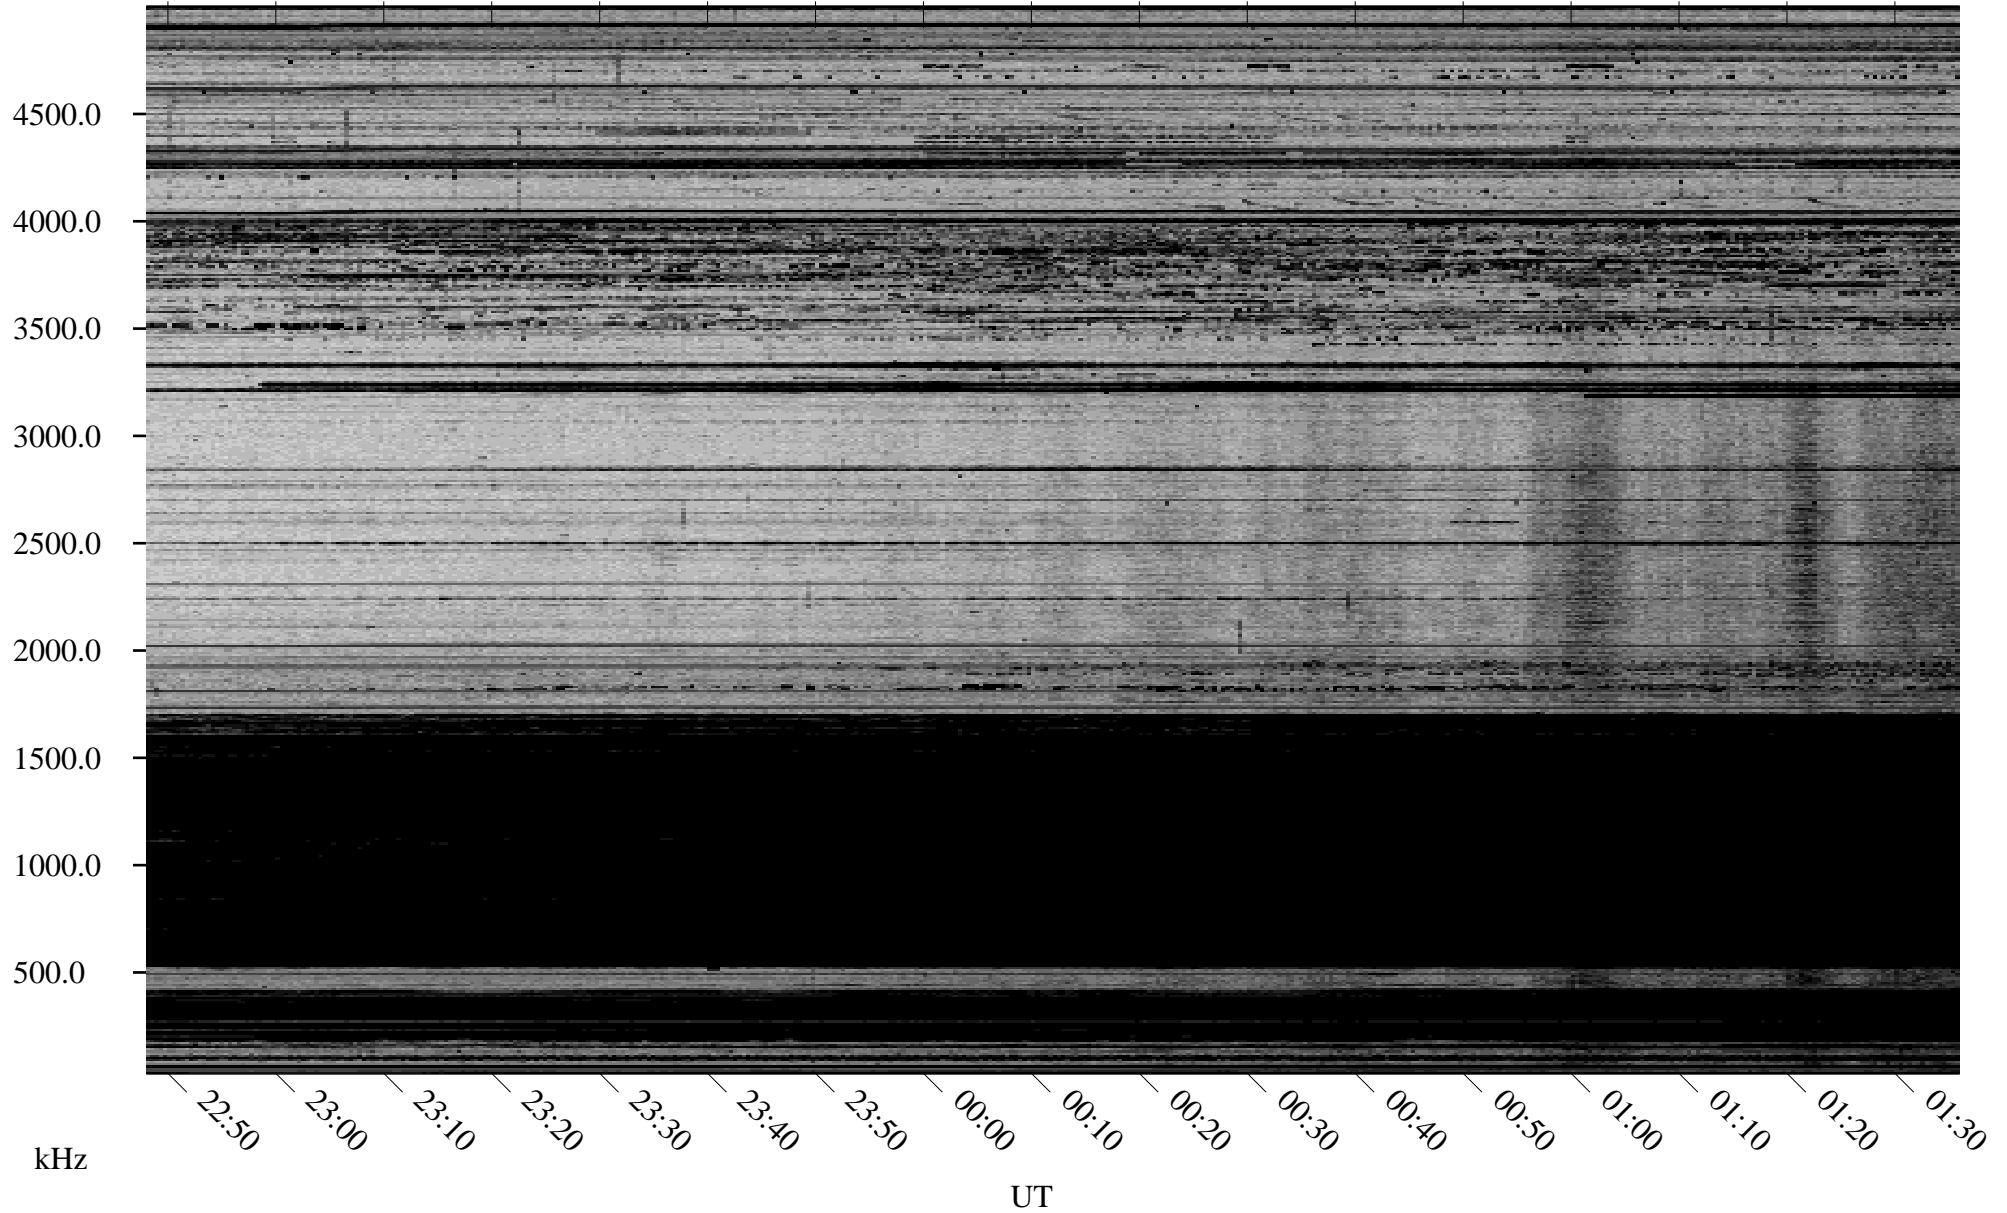

01/07/2010 Churchill, Manitoba

Linear Scale Black = 161 White = 15

ch10007l.r00SUm max_12

Page 1

01/07/2010 Churchill, Manitoba

Linear Scale Black = 161 White = 15

ch10007l.r00SUm max_12

Page 2

01/08/2010 Churchill, Manitoba

Linear Scale Black = 161 White = 15

ch10007l.r00SUm max_12

Page 3

01/08/2010 Churchill, Manitoba

Linear Scale Black = 161 White = 15

ch10007l.r00SUm max_12

Page 4

01/08/2010 Churchill, Manitoba

Linear Scale Black = 161 White = 15

ch10007l.r00SUm max_12

Page 5

01/08/2010 Churchill, Manitoba

Linear Scale Black = 161 White = 15

ch10007l.r00SUm max_12

Page 6

01/08/2010 Churchill, Manitoba

Linear Scale Black = 161 White = 15

ch10007l.r00SUm max_12

Page 7

01/08/2010 Churchill, Manitoba

Linear Scale Black = 161 White = 15

ch10007l.r00SUm max_12