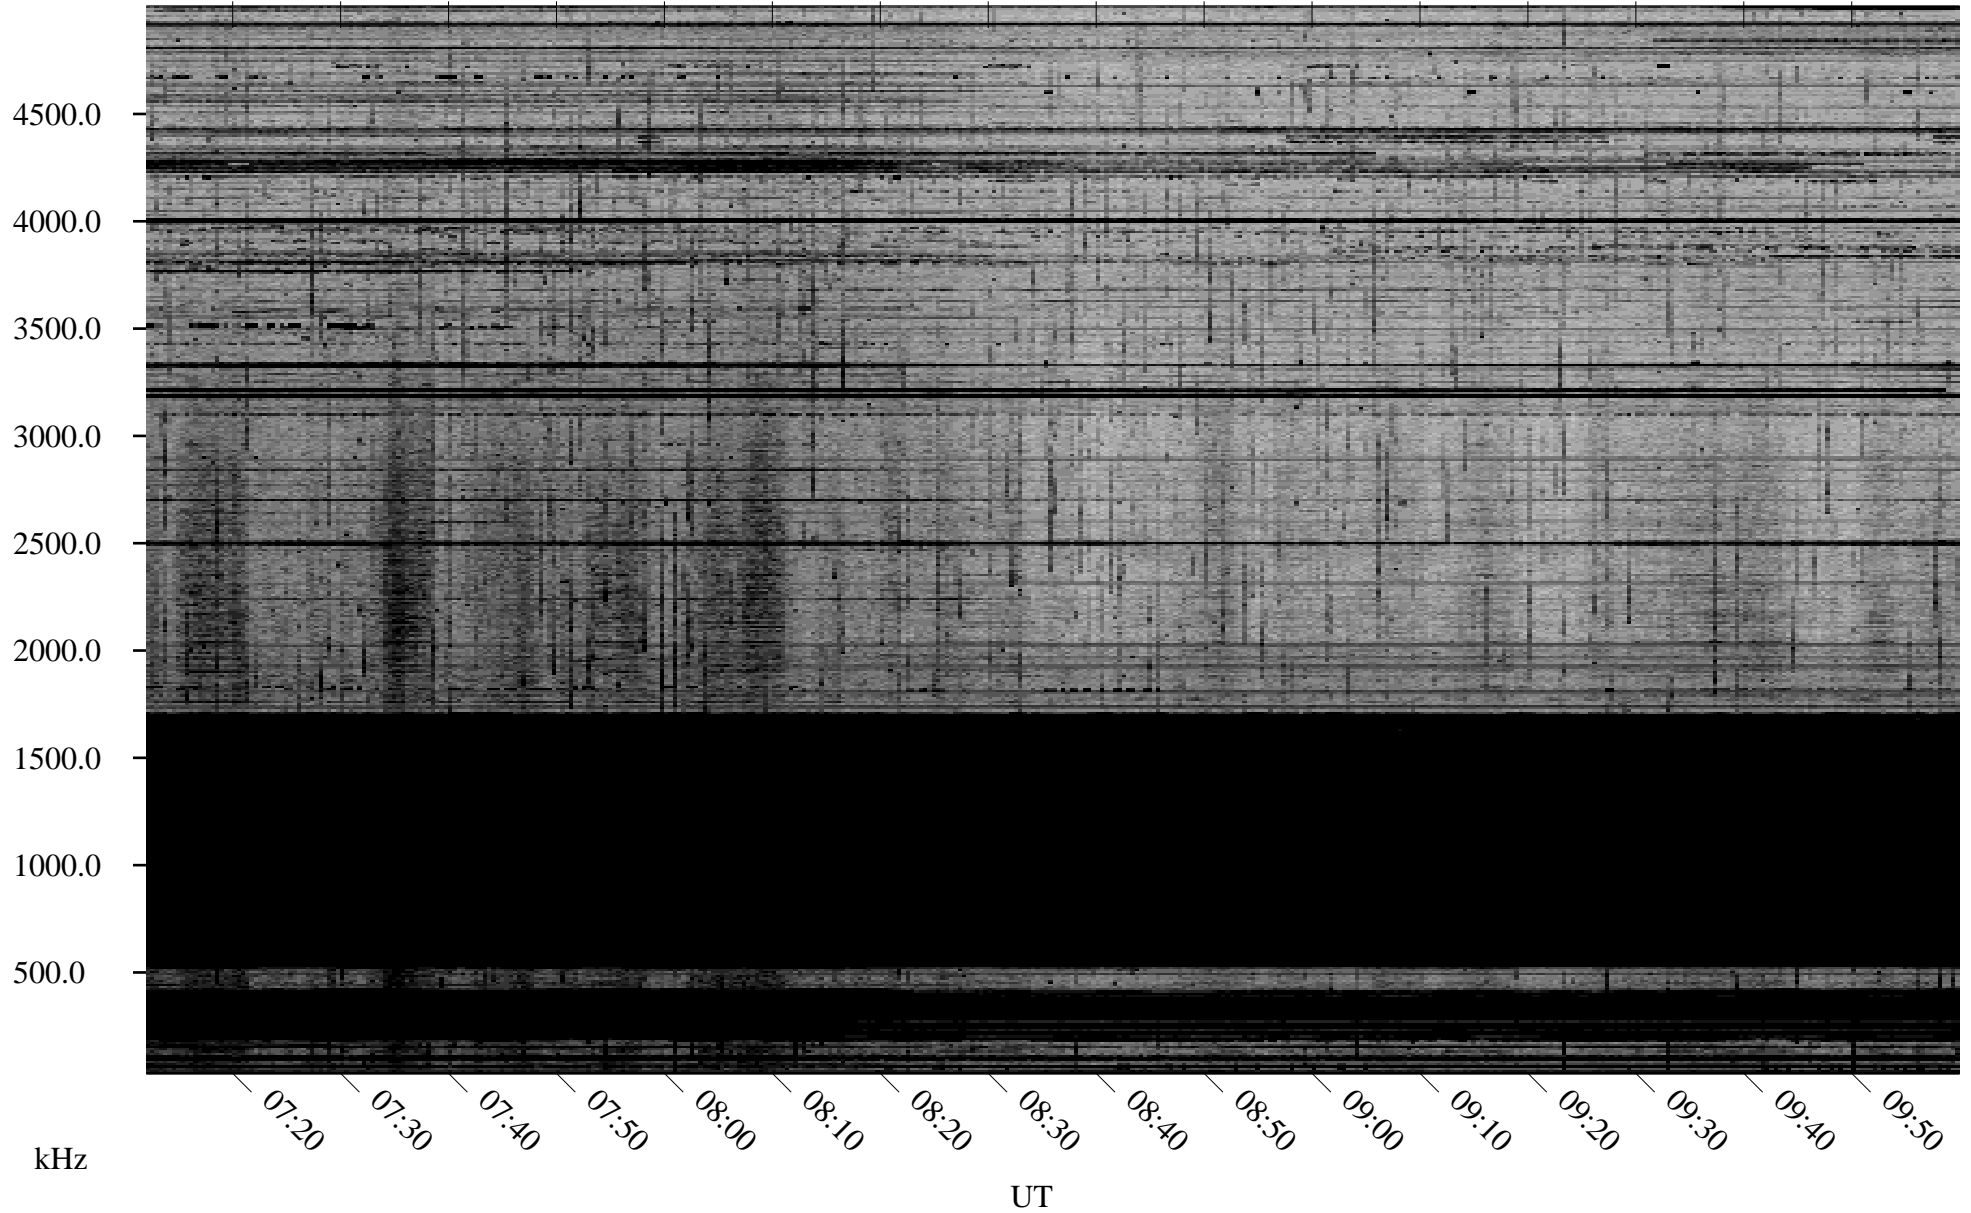

01/07/2010 Churchill, Manitoba

Linear Scale Black = 161 White = 15

ch10007l.r00SUm max_12

Page 1

01/07/2010 Churchill, Manitoba

Linear Scale Black = 161 White = 15

ch10007l.r00SUm max_12

Page 2

01/08/2010 Churchill, Manitoba

Linear Scale Black = 161 White = 15

ch10007l.r00SUm max_12

Page 3

01/08/2010 Churchill, Manitoba

Linear Scale Black = 161 White = 15

ch10007l.r00SUm max_12

Page 4

01/08/2010 Churchill, Manitoba

Linear Scale Black = 161 White = 15

ch10007l.r00SUm max_12

Page 5

01/08/2010 Churchill, Manitoba

Linear Scale Black = 161 White = 15

ch10007l.r00SUm max_12

Page 6

01/08/2010 Churchill, Manitoba

Linear Scale Black = 161 White = 15

ch10007l.r00SUm max_12

Page 7

01/08/2010 Churchill, Manitoba

Linear Scale Black = 161 White = 15

ch10007l.r00SUm max_12