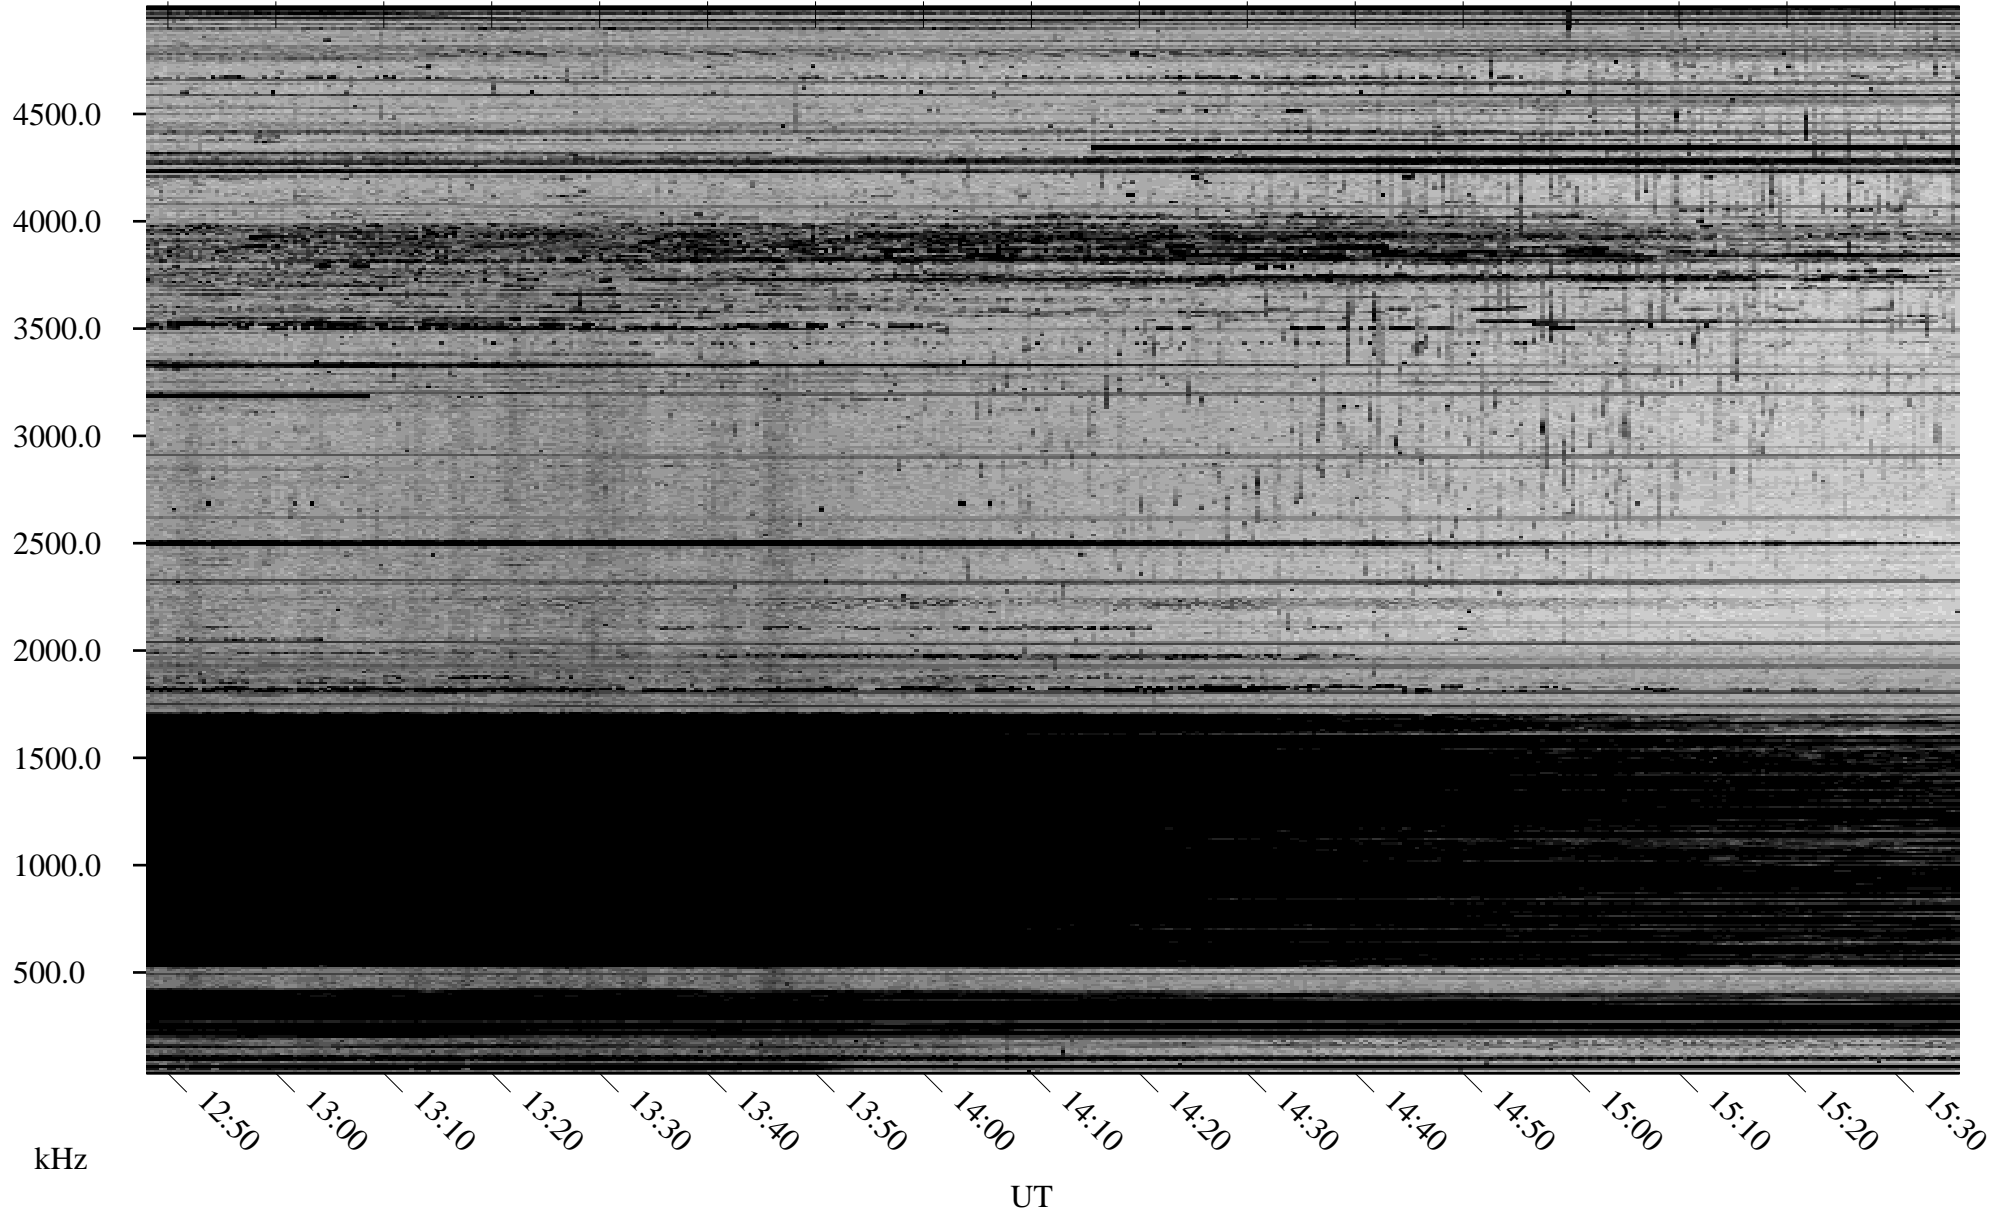

01/08/2010 Churchill, Manitoba

Linear Scale Black = 161 White = 15

ch10008l.r00SUm max_12

Page 1

01/08/2010 Churchill, Manitoba

Linear Scale Black = 161 White = 15

ch10008l.r00SUm max_12

Page 2

01/09/2010 Churchill, Manitoba

Linear Scale Black = 161 White = 15

ch10008l.r00SUm max_12

Page 3

01/09/2010 Churchill, Manitoba

Linear Scale Black = 161 White = 15

ch10008l.r00SUm max_12

Page 4

01/09/2010 Churchill, Manitoba

Linear Scale Black = 161 White = 15

ch10008l.r00SUm max_12

Page 5

01/09/2010 Churchill, Manitoba

Linear Scale Black = 161 White = 15

ch10008l.r00SUm max_12

Page 6

01/09/2010 Churchill, Manitoba

Linear Scale Black = 161 White = 15

ch10008l.r00SUm max_12

Page 7

01/09/2010 Churchill, Manitoba

Linear Scale Black = 161 White = 15

ch10008l.r00SUm max_12

Page 8