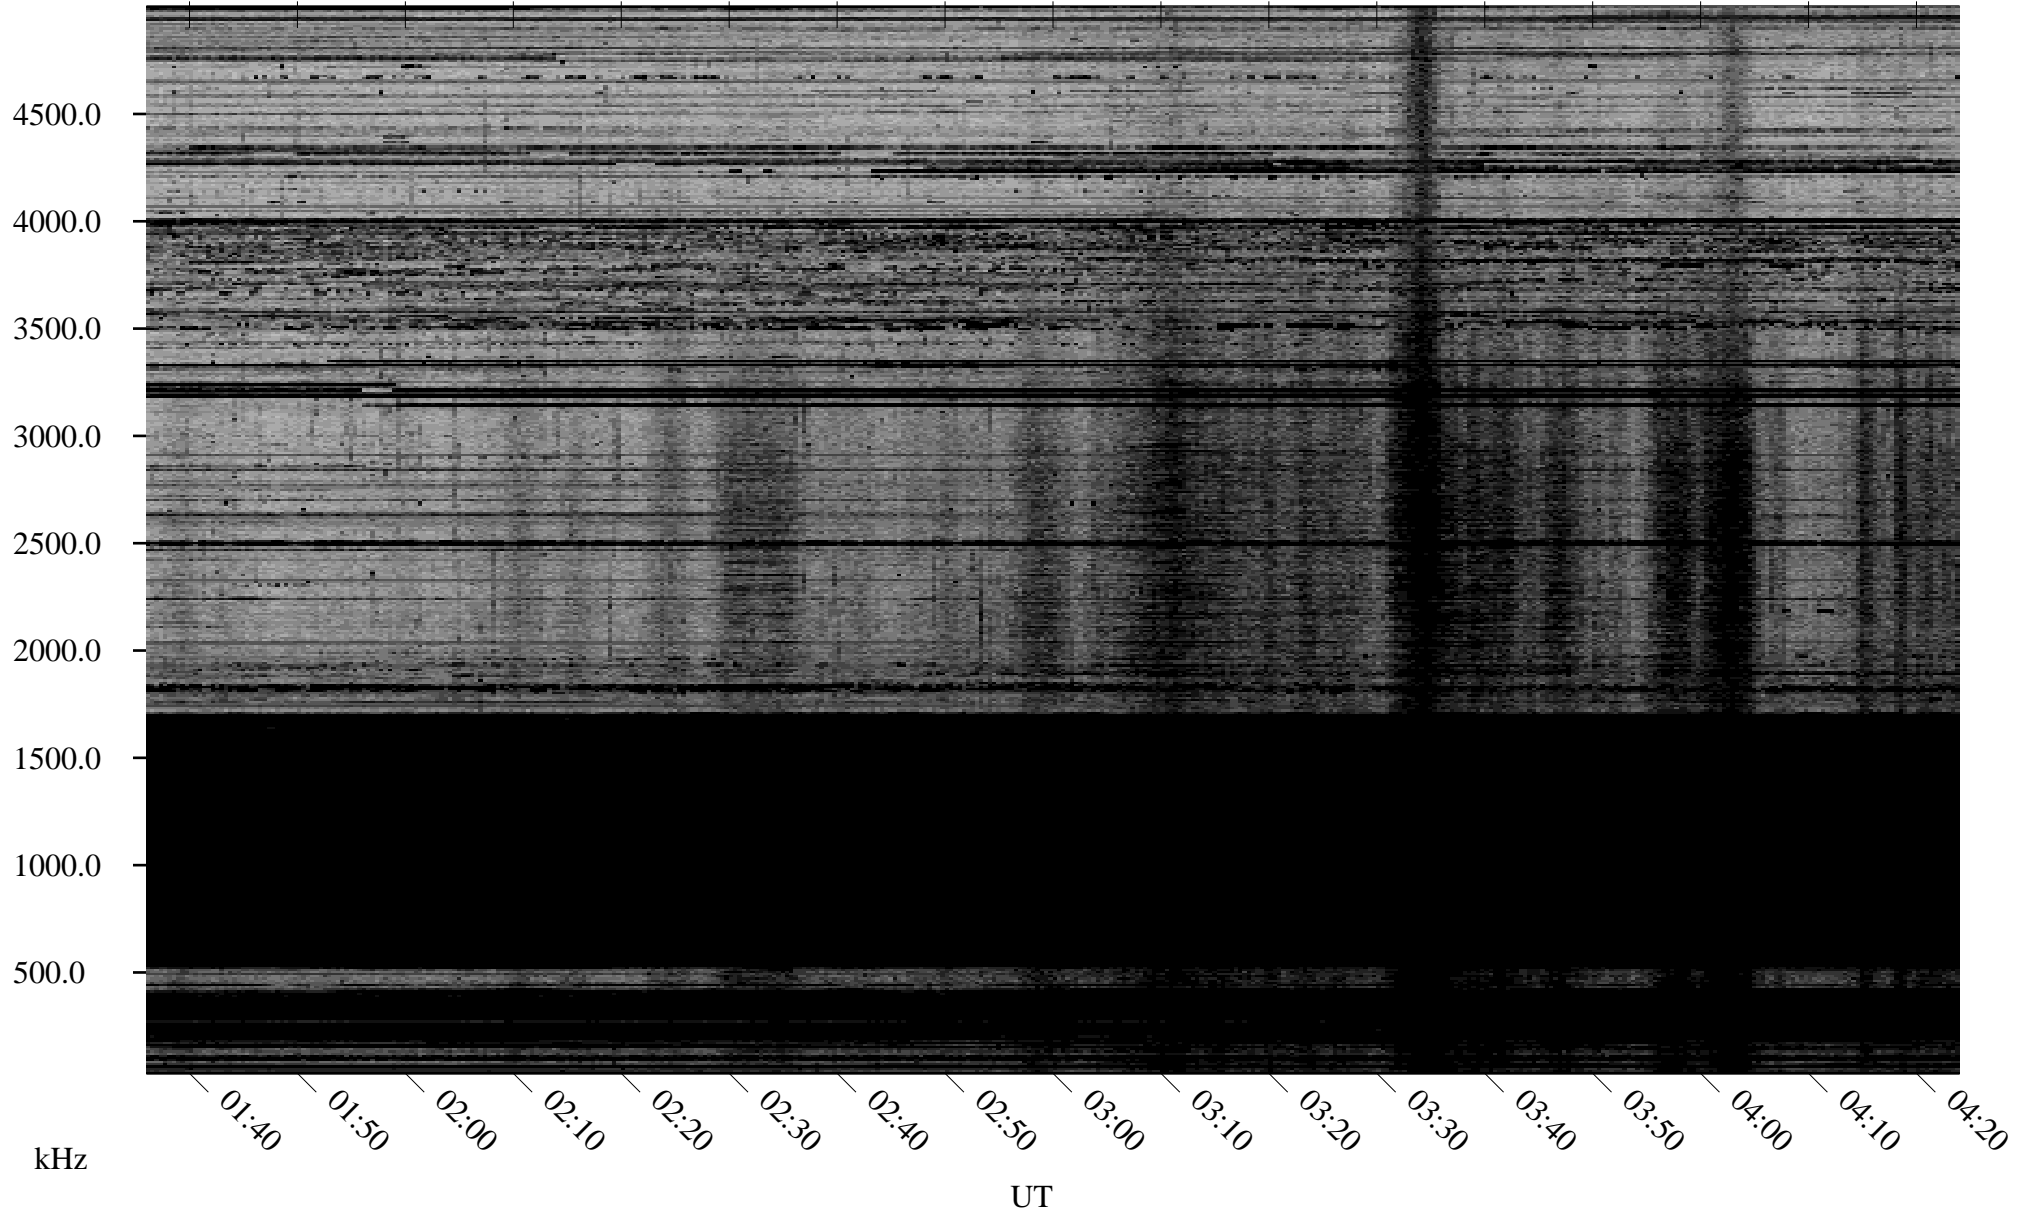

01/08/2010 Churchill, Manitoba

Linear Scale Black = 161 White = 15

ch10008l.r00SUm max_12

Page 1

01/08/2010 Churchill, Manitoba

Linear Scale Black = 161 White = 15

ch10008l.r00SUm max_12

Page 2

01/09/2010 Churchill, Manitoba

Linear Scale Black = 161 White = 15

ch10008l.r00SUm max_12

Page 3

01/09/2010 Churchill, Manitoba

Linear Scale Black = 161 White = 15

ch10008l.r00SUm max_12

Page 4

01/09/2010 Churchill, Manitoba

Linear Scale Black = 161 White = 15

ch10008l.r00SUm max_12

Page 5

01/09/2010 Churchill, Manitoba

Linear Scale Black = 161 White = 15

ch10008l.r00SUm max_12

Page 6

01/09/2010 Churchill, Manitoba

Linear Scale Black = 161 White = 15

ch10008l.r00SUm max_12

Page 7

01/09/2010 Churchill, Manitoba

Linear Scale Black = 161 White = 15

ch10008l.r00SUm max_12

Page 8