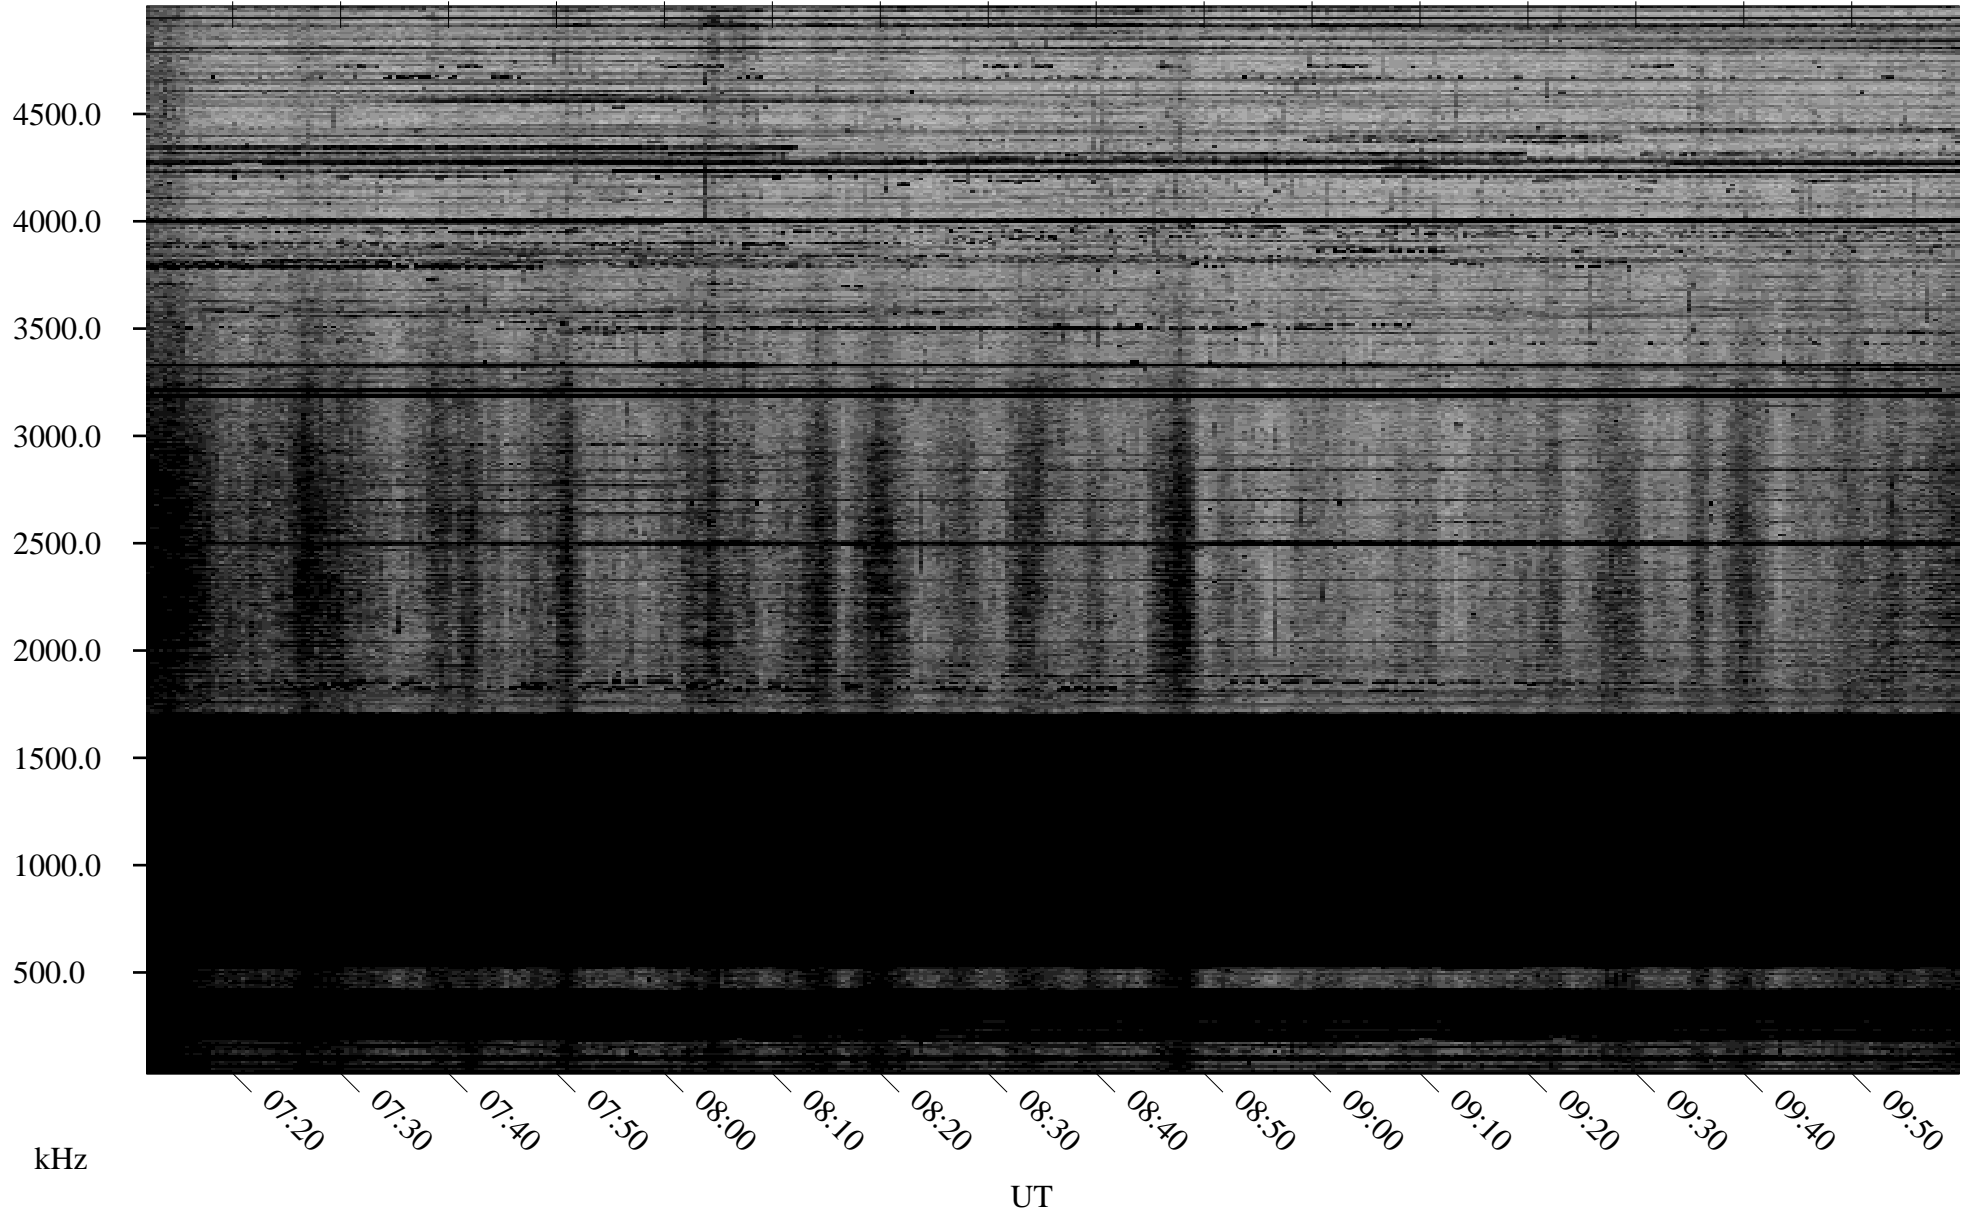

01/08/2010 Churchill, Manitoba

Linear Scale Black = 161 White = 15

ch10008l.r00SUm max_12

Page 1

01/08/2010 Churchill, Manitoba

Linear Scale Black = 161 White = 15

ch10008l.r00SUm max_12

Page 2

01/09/2010 Churchill, Manitoba

Linear Scale Black = 161 White = 15

ch10008l.r00SUm max_12

Page 3

01/09/2010 Churchill, Manitoba

Linear Scale Black = 161 White = 15

ch10008l.r00SUm max_12

Page 4

01/09/2010 Churchill, Manitoba

Linear Scale Black = 161 White = 15

ch10008l.r00SUm max_12

Page 5

01/09/2010 Churchill, Manitoba

Linear Scale Black = 161 White = 15

ch10008l.r00SUm max_12

Page 6

01/09/2010 Churchill, Manitoba

Linear Scale Black = 161 White = 15

ch10008l.r00SUm max_12

Page 7

01/09/2010 Churchill, Manitoba

Linear Scale Black = 161 White = 15

ch10008l.r00SUm max_12

Page 8