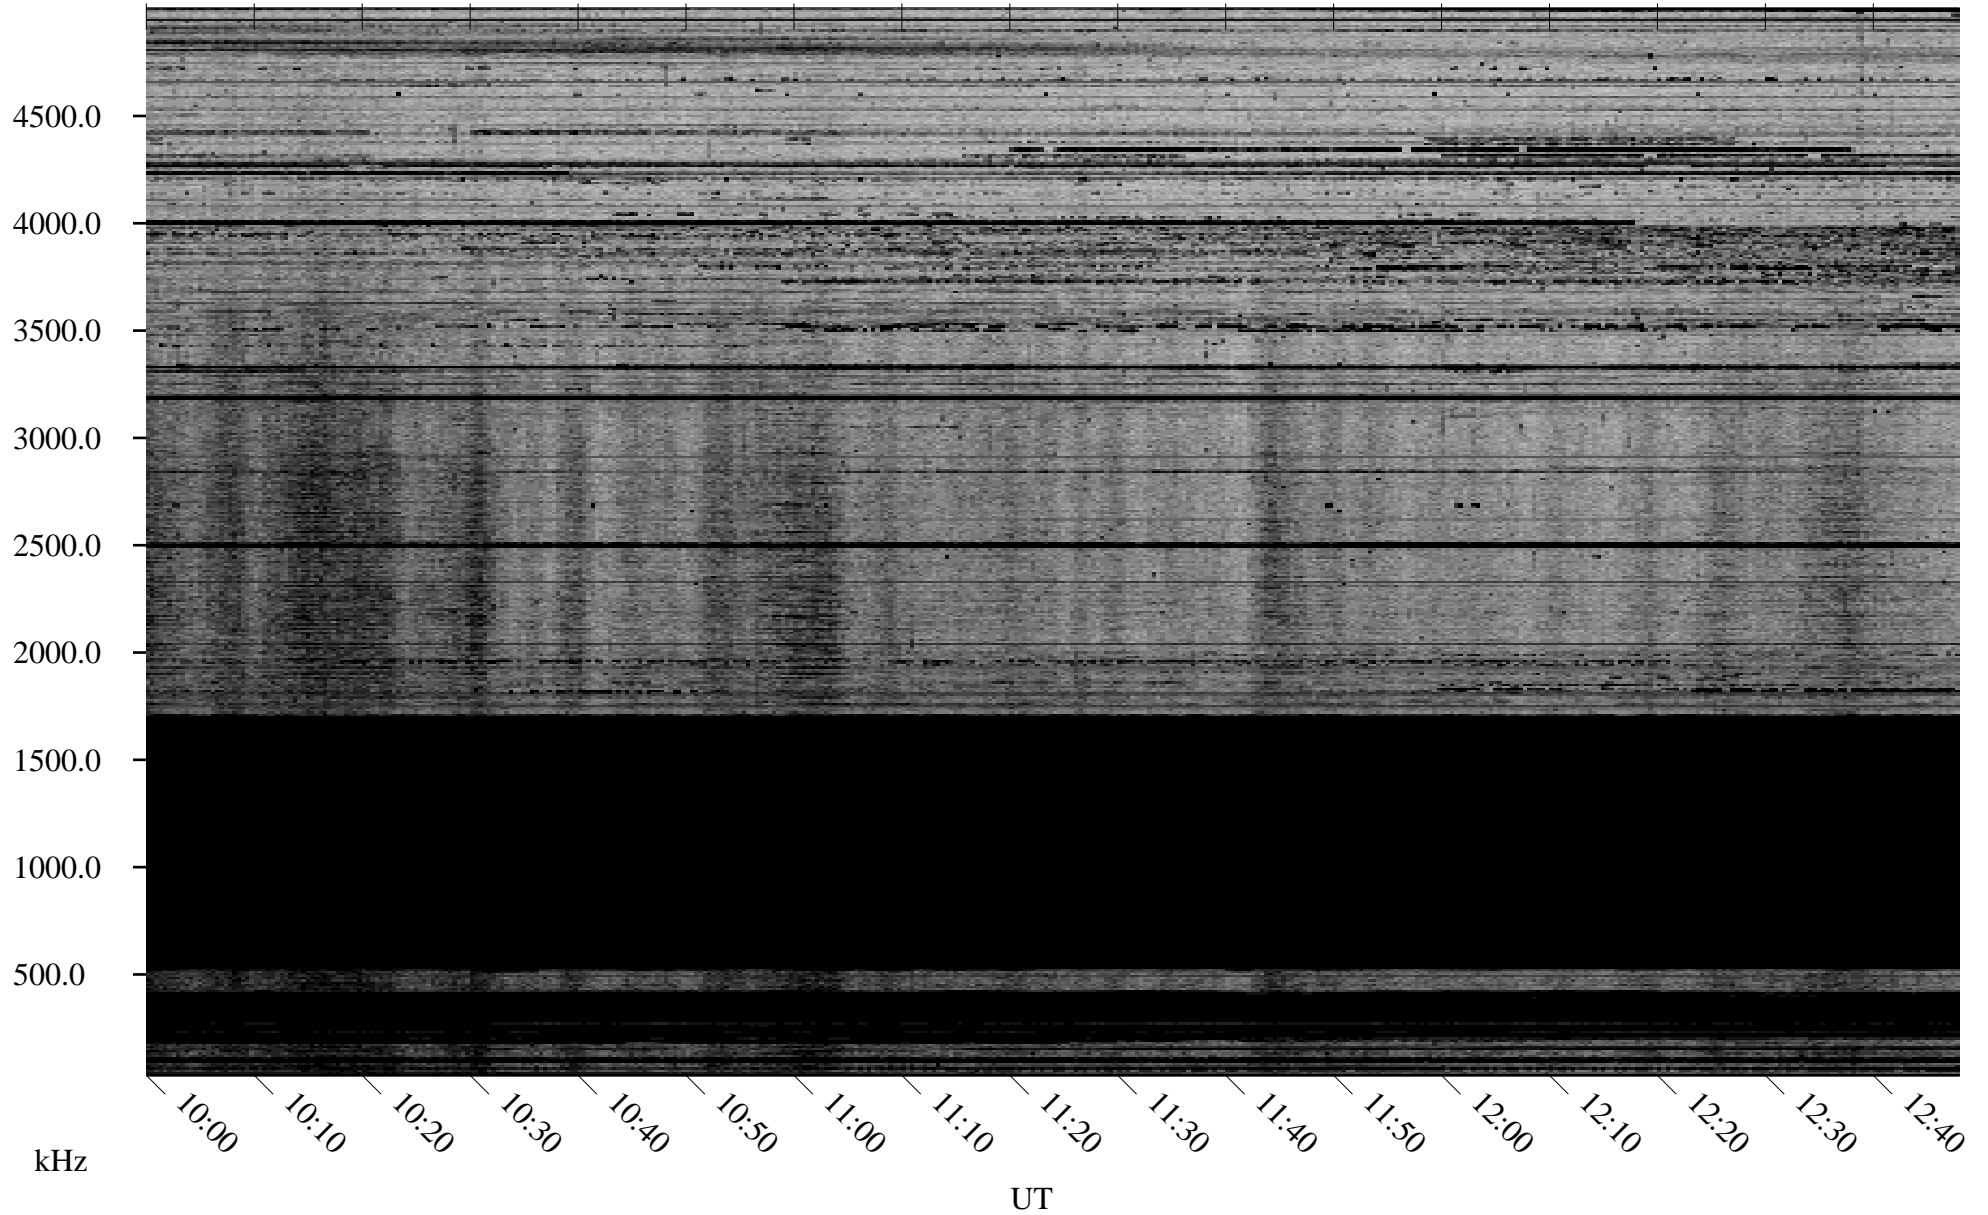

01/08/2010 Churchill, Manitoba

Linear Scale Black = 161 White = 15

ch10008l.r00SUm max_12

Page 1

01/08/2010 Churchill, Manitoba

Linear Scale Black = 161 White = 15

ch10008l.r00SUm max_12

Page 2

01/09/2010 Churchill, Manitoba

Linear Scale Black = 161 White = 15

ch10008l.r00SUm max_12

Page 3

01/09/2010 Churchill, Manitoba

Linear Scale Black = 161 White = 15

ch10008l.r00SUm max_12

Page 4

01/09/2010 Churchill, Manitoba

Linear Scale Black = 161 White = 15

ch10008l.r00SUm max_12

Page 5

01/09/2010 Churchill, Manitoba

Linear Scale Black = 161 White = 15

ch10008l.r00SUm max_12

Page 6

01/09/2010 Churchill, Manitoba

Linear Scale Black = 161 White = 15

ch10008l.r00SUm max_12

Page 7

01/09/2010 Churchill, Manitoba

Linear Scale Black = 161 White = 15

ch10008l.r00SUm max_12

Page 8