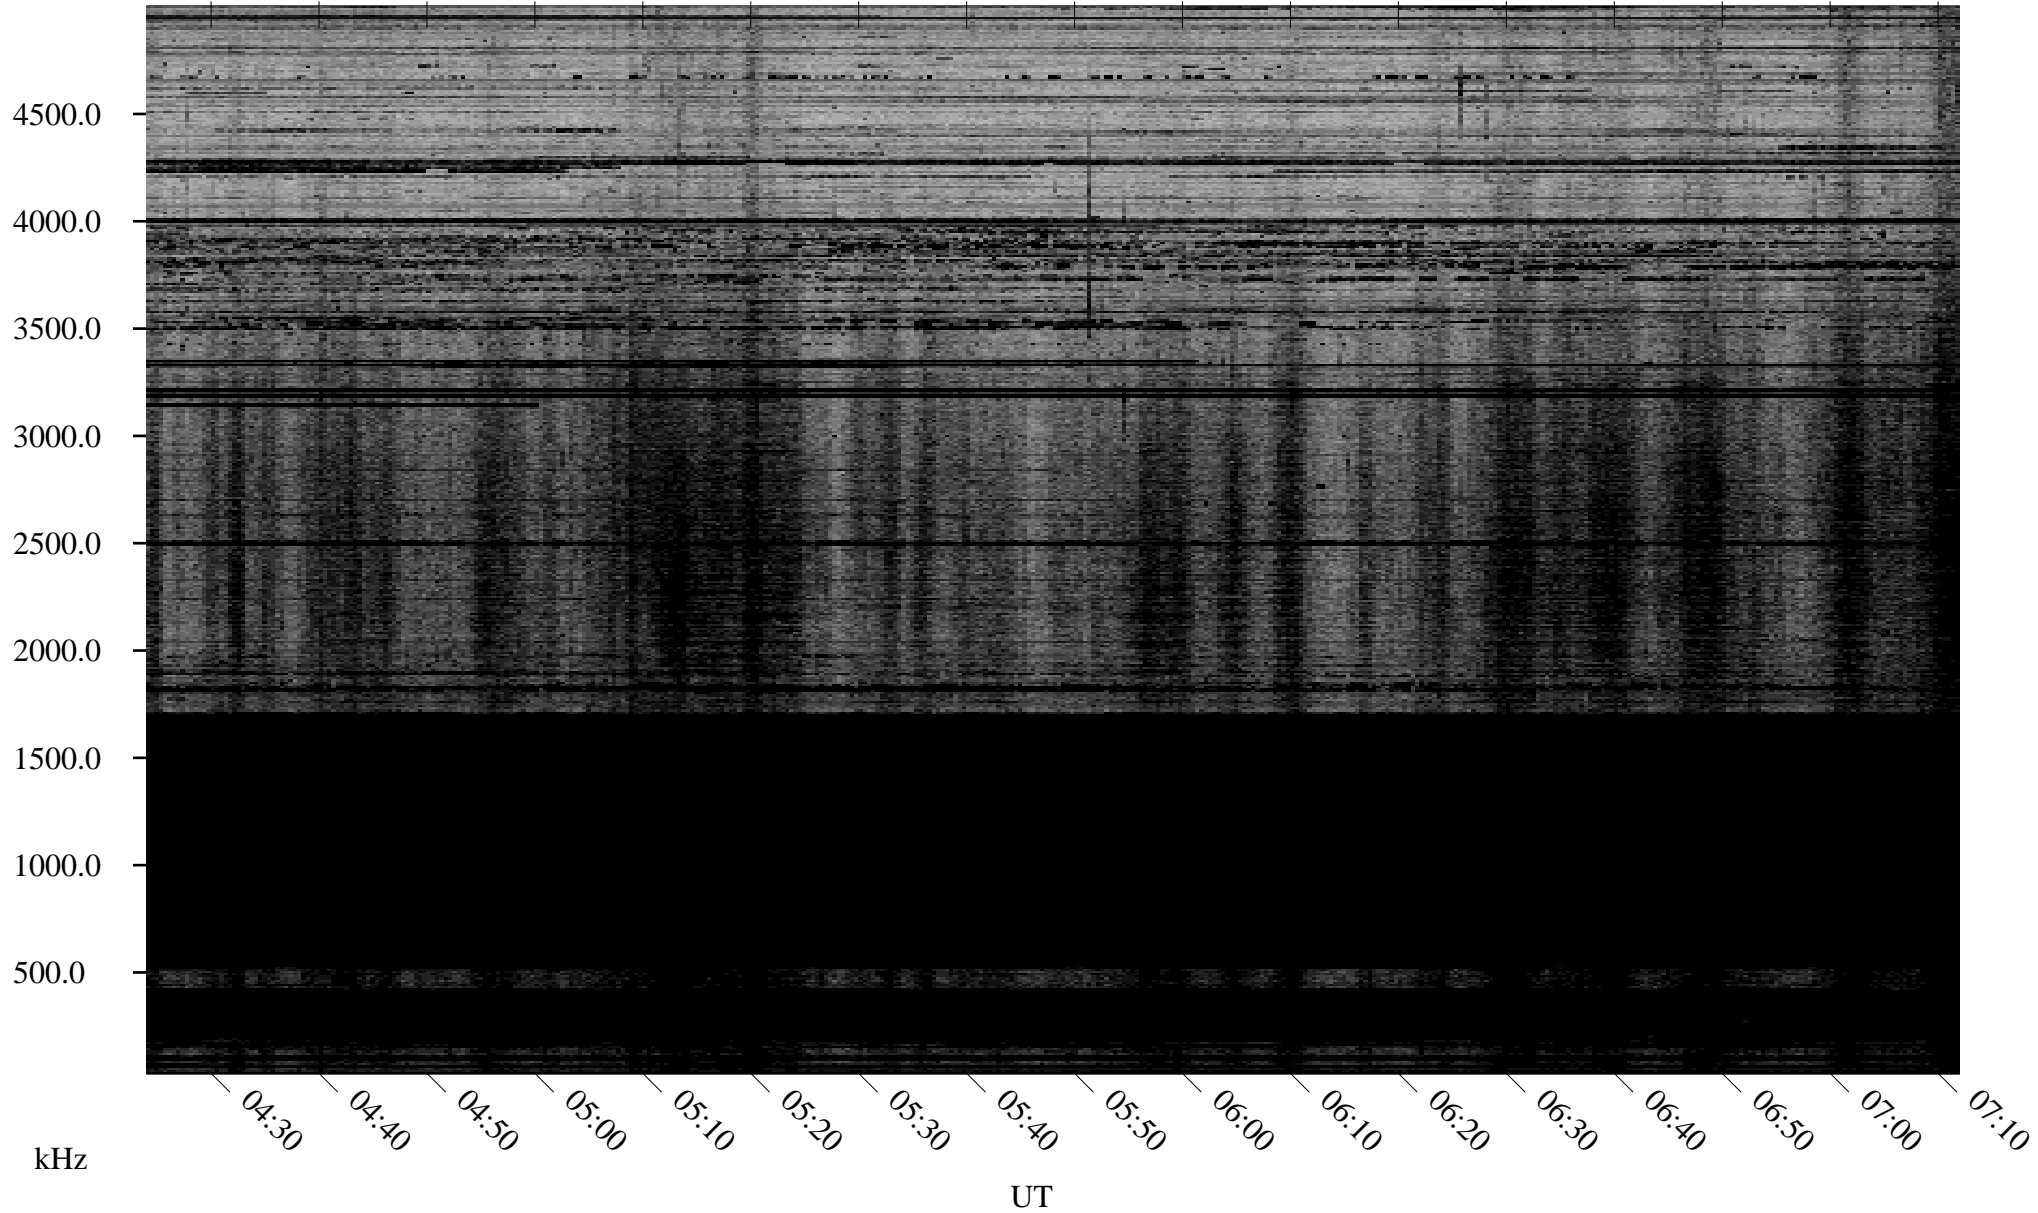

01/08/2010 Churchill, Manitoba

Linear Scale Black = 161 White = 15

ch10008l.r00SUm max_12

Page 1

01/08/2010 Churchill, Manitoba

Linear Scale Black = 161 White = 15

ch10008l.r00SUm max_12

Page 2

01/09/2010 Churchill, Manitoba

Linear Scale Black = 161 White = 15

ch10008l.r00SUm max_12

Page 3

01/09/2010 Churchill, Manitoba

Linear Scale Black = 161 White = 15

ch10008l.r00SUm max_12

Page 4

01/09/2010 Churchill, Manitoba

Linear Scale Black = 161 White = 15

ch10008l.r00SUm max_12

Page 5

01/09/2010 Churchill, Manitoba

Linear Scale Black = 161 White = 15

ch10008l.r00SUm max_12

Page 6

01/09/2010 Churchill, Manitoba

Linear Scale Black = 161 White = 15

ch10008l.r00SUm max_12

Page 7

01/09/2010 Churchill, Manitoba

Linear Scale Black = 161 White = 15

ch10008l.r00SUm max_12

Page 8