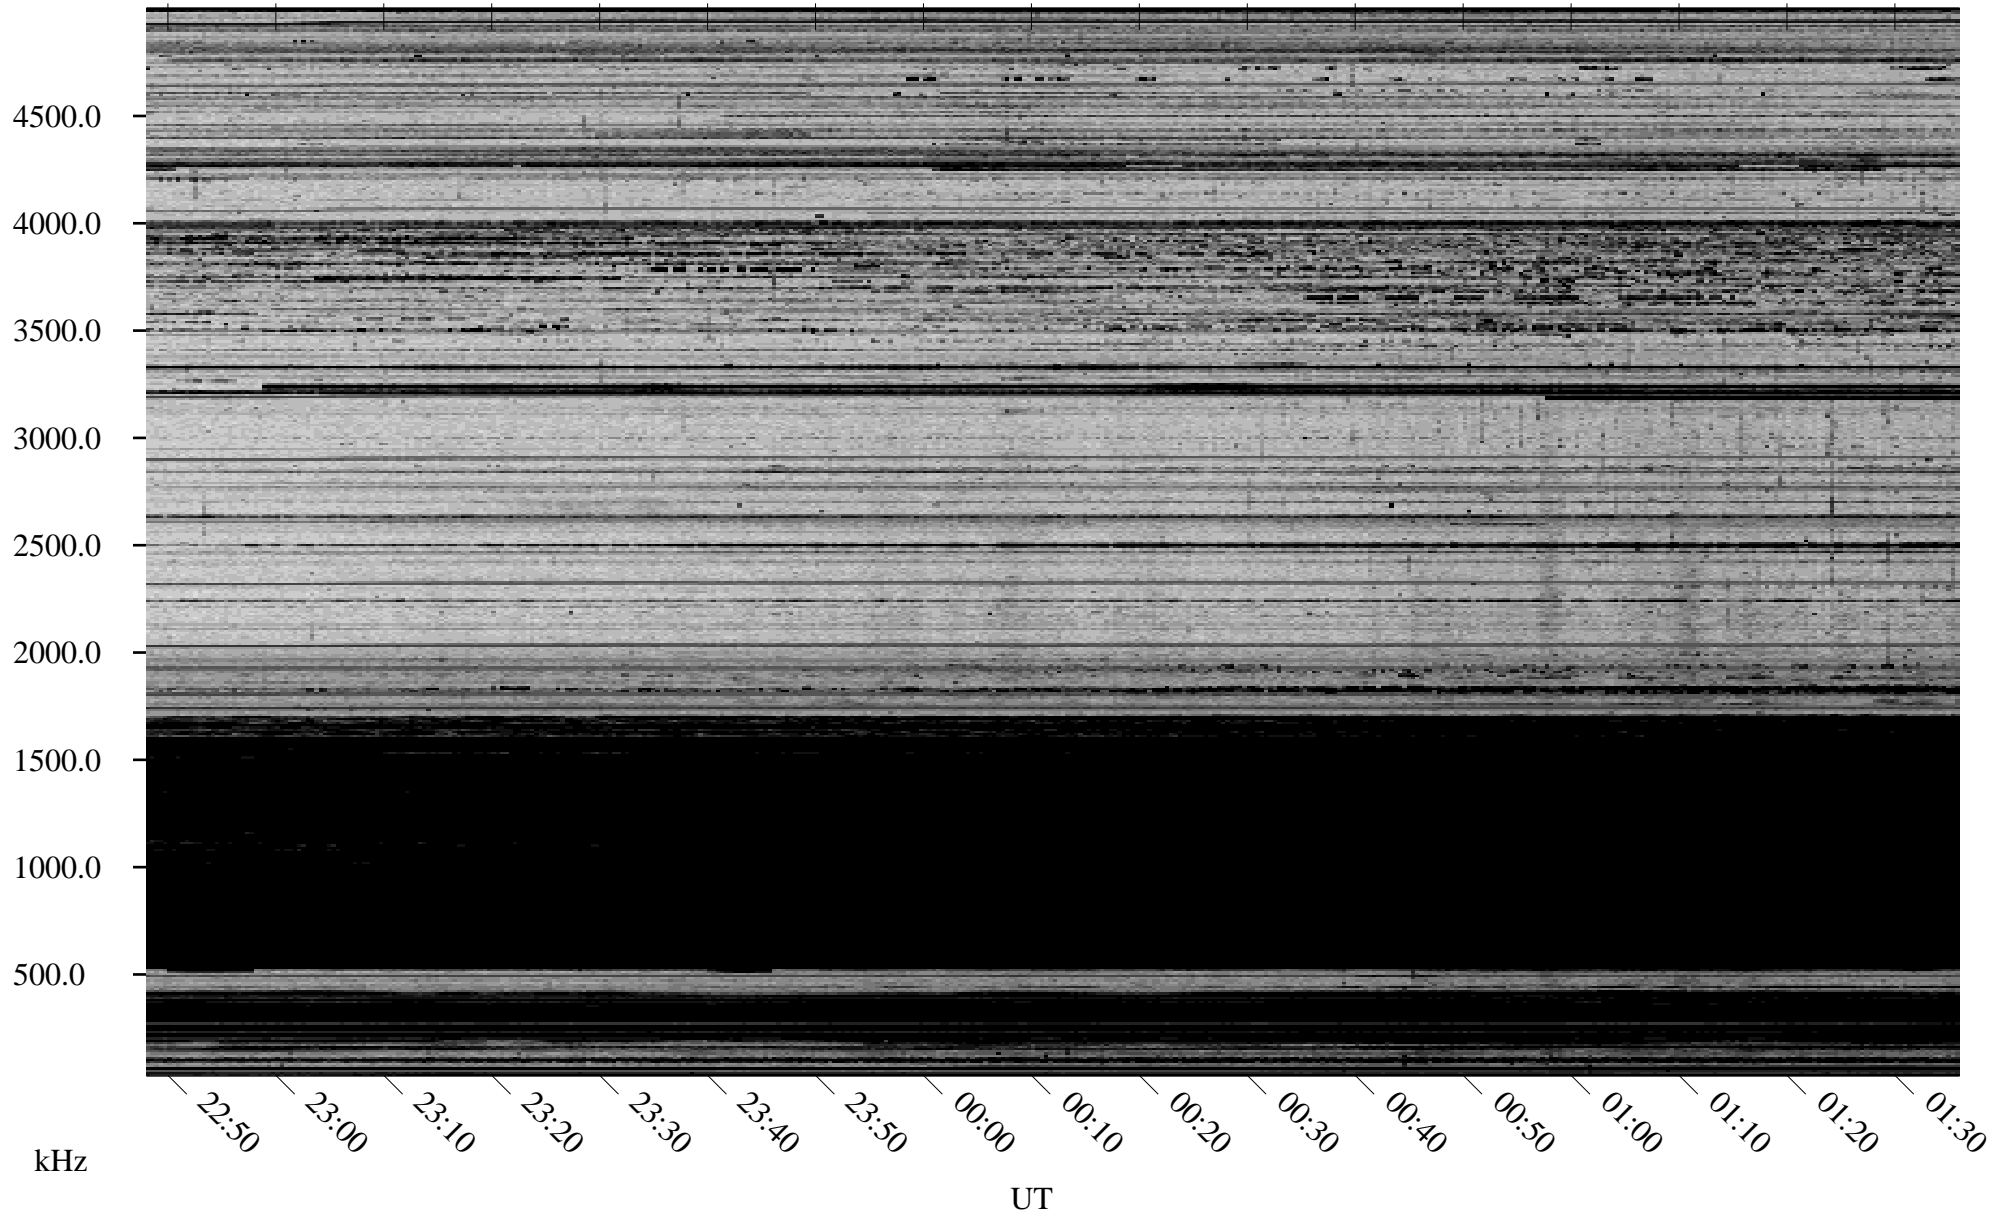

01/08/2010 Churchill, Manitoba

Linear Scale Black = 161 White = 15

ch10008l.r00SUm max_12

Page 1

01/08/2010 Churchill, Manitoba

Linear Scale Black = 161 White = 15

ch10008l.r00SUm max_12

Page 2

01/09/2010 Churchill, Manitoba

Linear Scale Black = 161 White = 15

ch10008l.r00SUm max_12

Page 3

01/09/2010 Churchill, Manitoba

Linear Scale Black = 161 White = 15

ch10008l.r00SUm max_12

Page 4

01/09/2010 Churchill, Manitoba

Linear Scale Black = 161 White = 15

ch10008l.r00SUm max_12

Page 5

01/09/2010 Churchill, Manitoba

Linear Scale Black = 161 White = 15

ch10008l.r00SUm max_12

Page 6

01/09/2010 Churchill, Manitoba

Linear Scale Black = 161 White = 15

ch10008l.r00SUm max_12

Page 7

01/09/2010 Churchill, Manitoba

Linear Scale Black = 161 White = 15

ch10008l.r00SUm max_12

Page 8