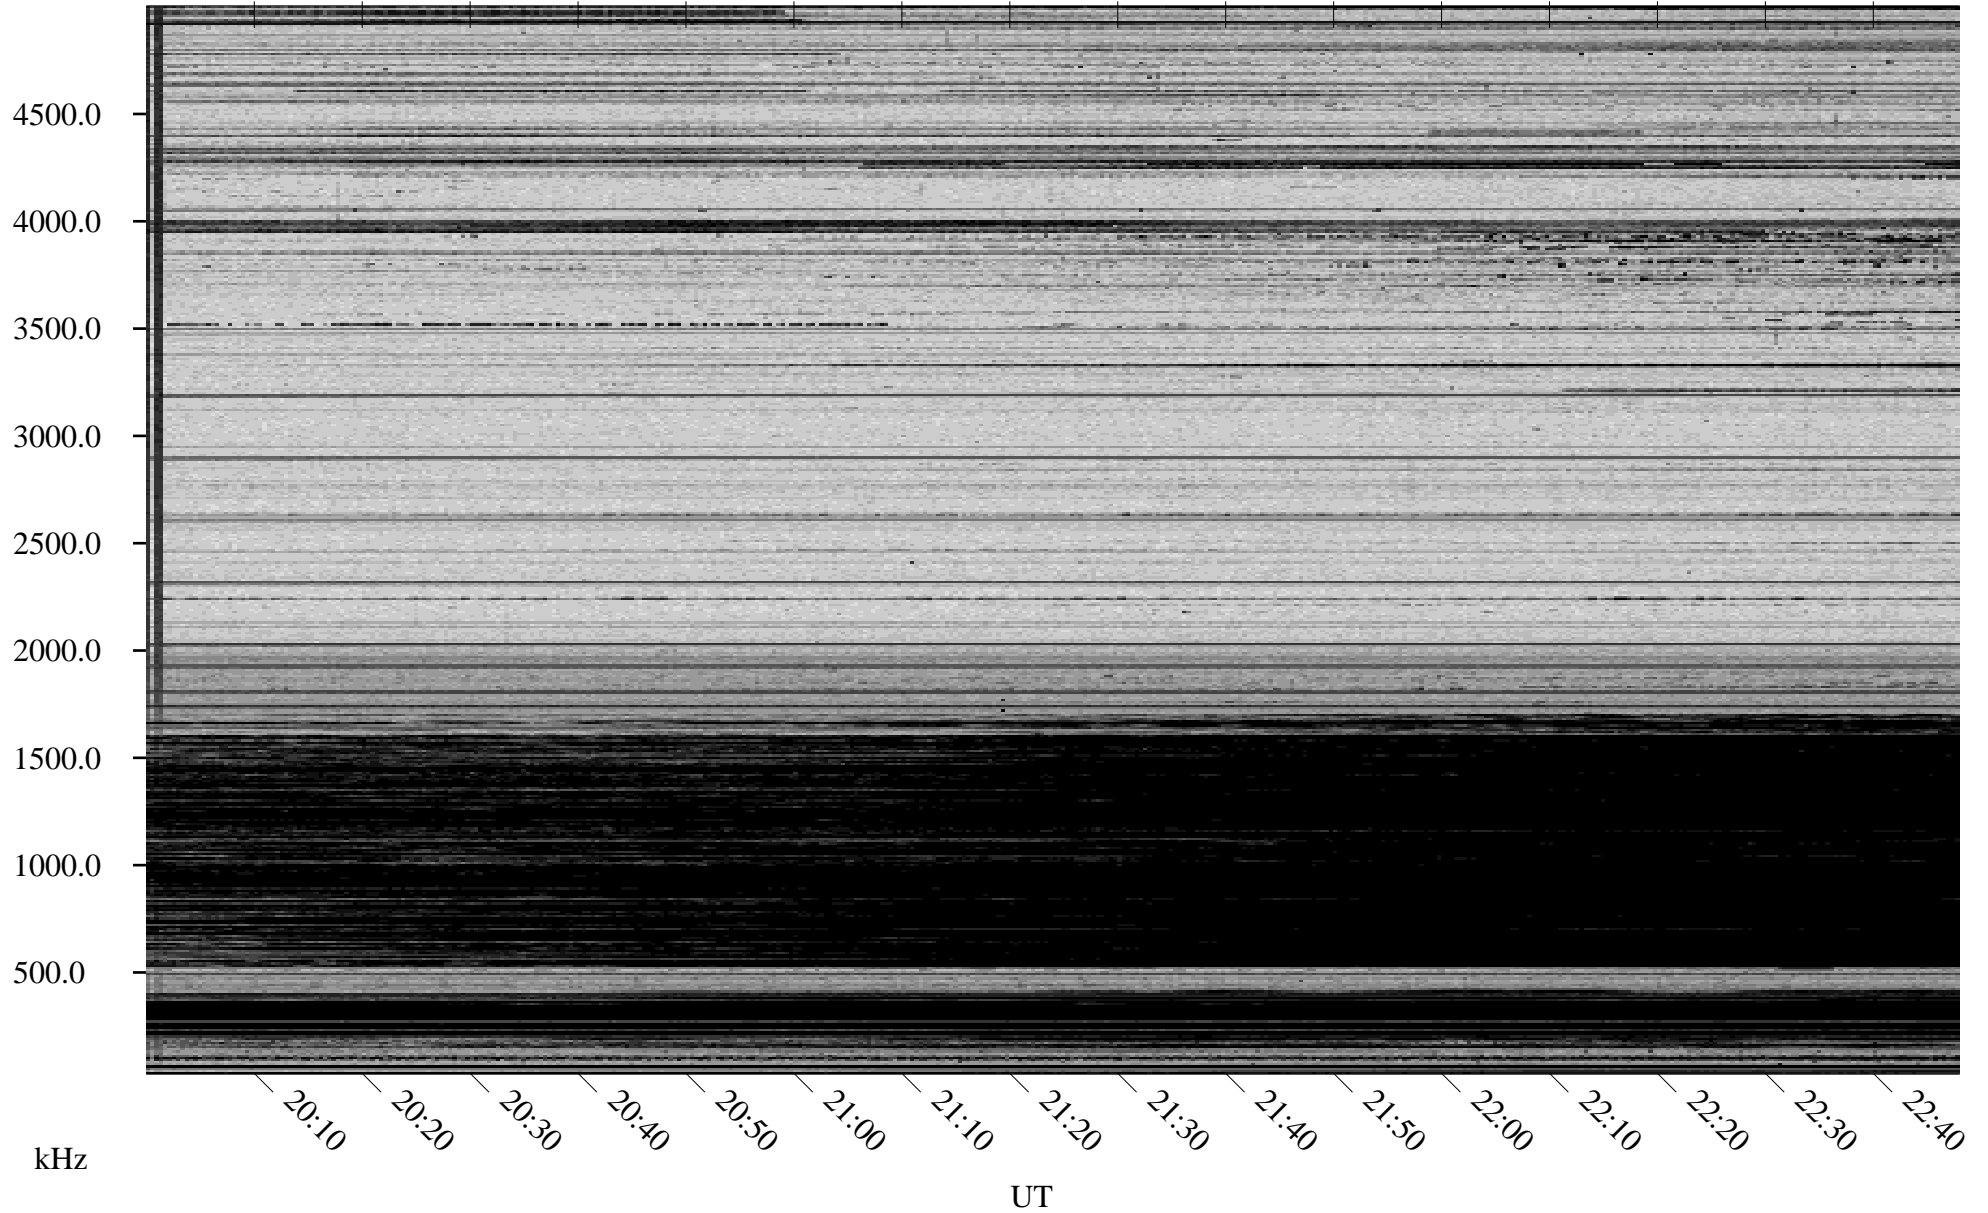

01/08/2010 Churchill, Manitoba

Linear Scale Black = 161 White = 15

ch10008l.r00SUm max_12

Page 1

01/08/2010 Churchill, Manitoba

Linear Scale Black = 161 White = 15

ch10008l.r00SUm max_12

Page 2

01/09/2010 Churchill, Manitoba

Linear Scale Black = 161 White = 15

ch10008l.r00SUm max_12

Page 3

01/09/2010 Churchill, Manitoba

Linear Scale Black = 161 White = 15

ch10008l.r00SUm max_12

Page 4

01/09/2010 Churchill, Manitoba

Linear Scale Black = 161 White = 15

ch10008l.r00SUm max_12

Page 5

01/09/2010 Churchill, Manitoba

Linear Scale Black = 161 White = 15

ch10008l.r00SUm max_12

Page 6

01/09/2010 Churchill, Manitoba

Linear Scale Black = 161 White = 15

ch10008l.r00SUm max_12

Page 7

01/09/2010 Churchill, Manitoba

Linear Scale Black = 161 White = 15

ch10008l.r00SUm max_12

Page 8