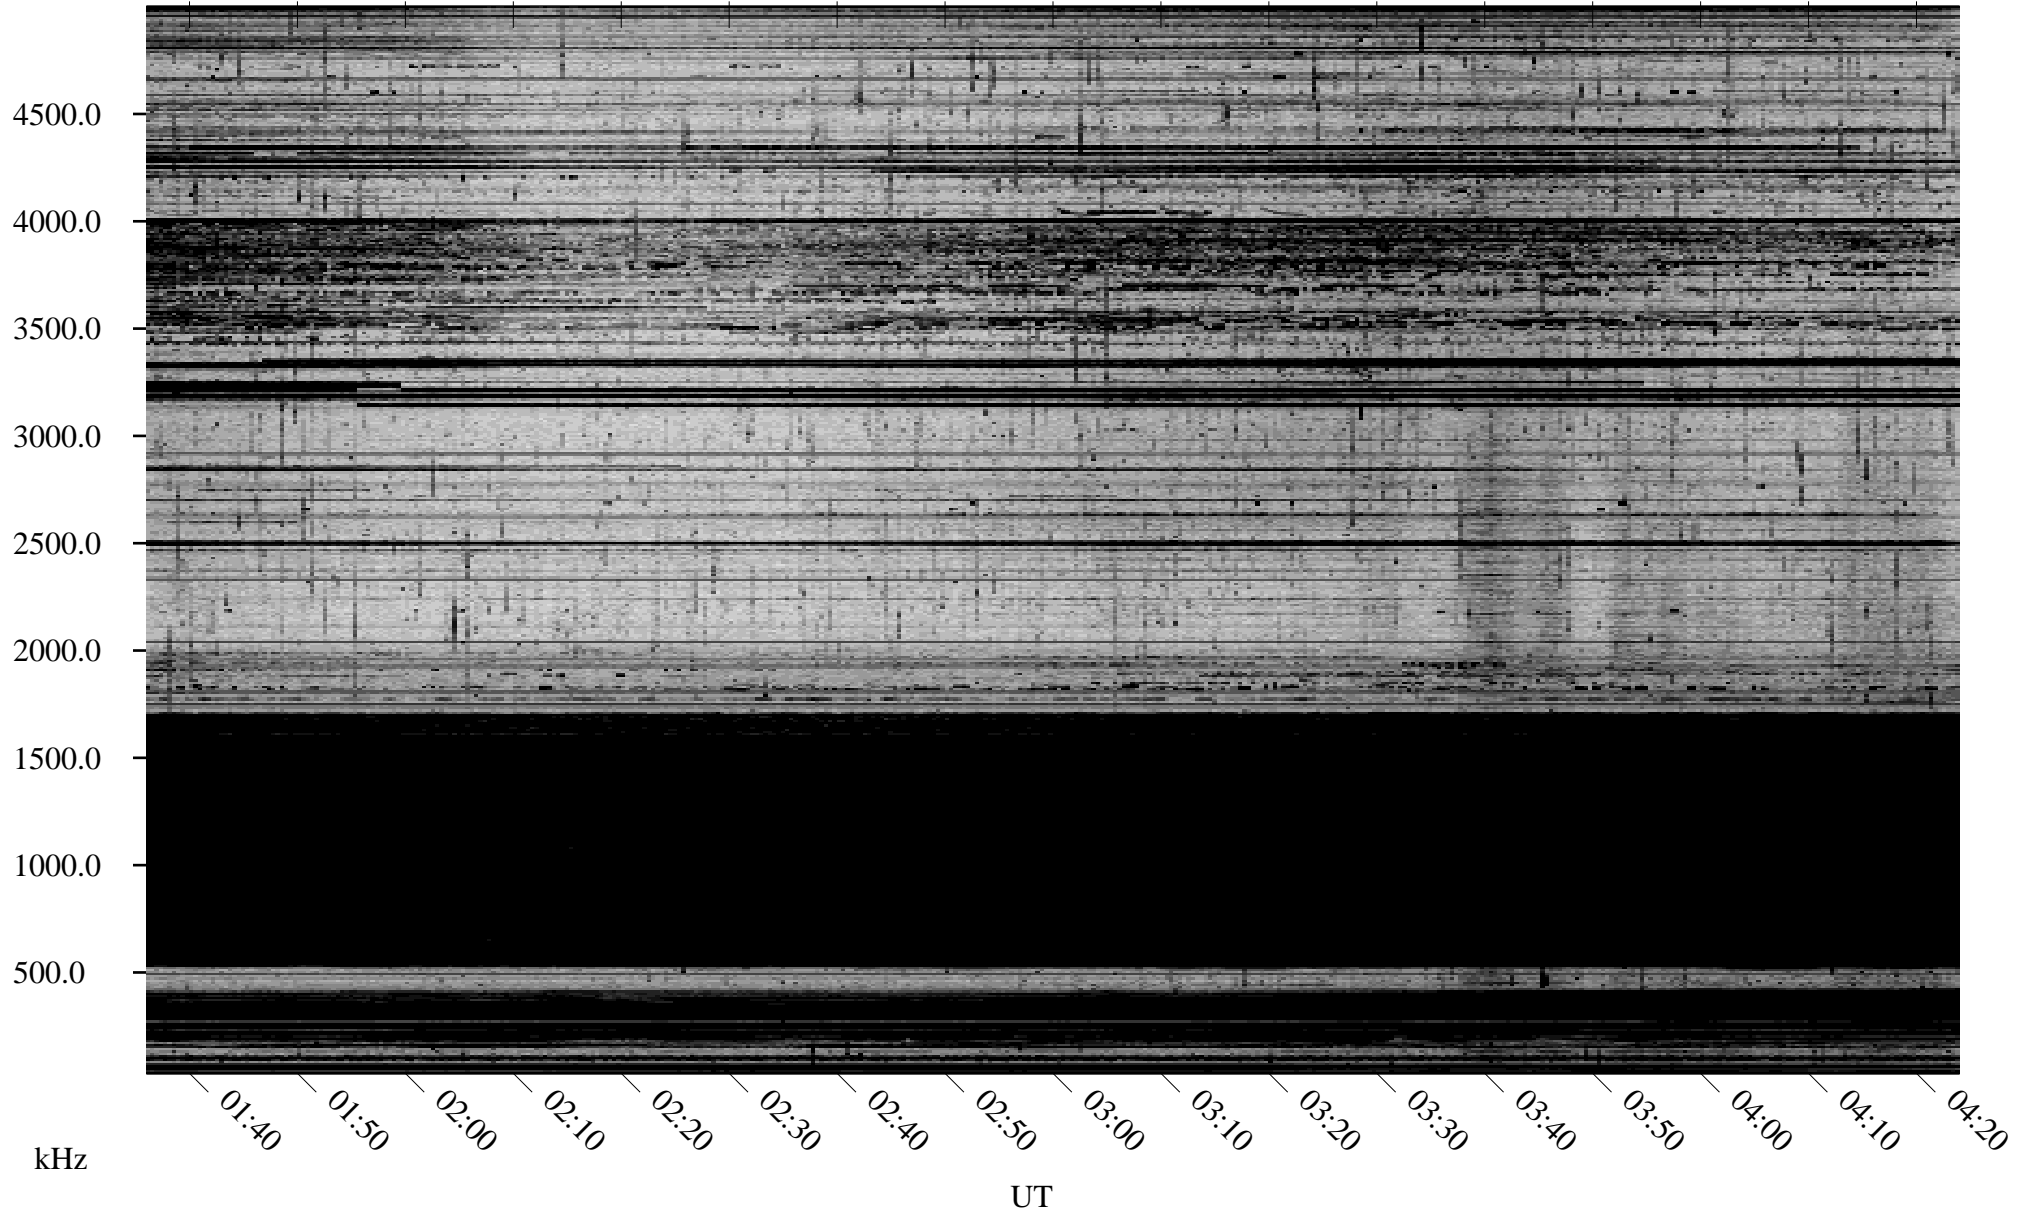

01/12/2010 Churchill, Manitoba

Linear Scale Black = 161 White = 15

ch10012l.r00SUm max_12

Page 1

01/12/2010 Churchill, Manitoba

Linear Scale Black = 161 White = 15

ch10012l.r00SUm max_12

Page 2

01/13/2010 Churchill, Manitoba

Linear Scale Black = 161 White = 15

ch10012l.r00SUm max_12

Page 3

01/13/2010 Churchill, Manitoba

Linear Scale Black = 161 White = 15

ch10012l.r00SUm max_12

Page 4

01/13/2010 Churchill, Manitoba

Linear Scale Black = 161 White = 15

ch10012l.r00SUm max_12

Page 5

01/13/2010 Churchill, Manitoba

Linear Scale Black = 161 White = 15

ch10012l.r00SUm max_12

Page 6

01/13/2010 Churchill, Manitoba

Linear Scale Black = 161 White = 15

ch10012l.r00SUm max_12

Page 7