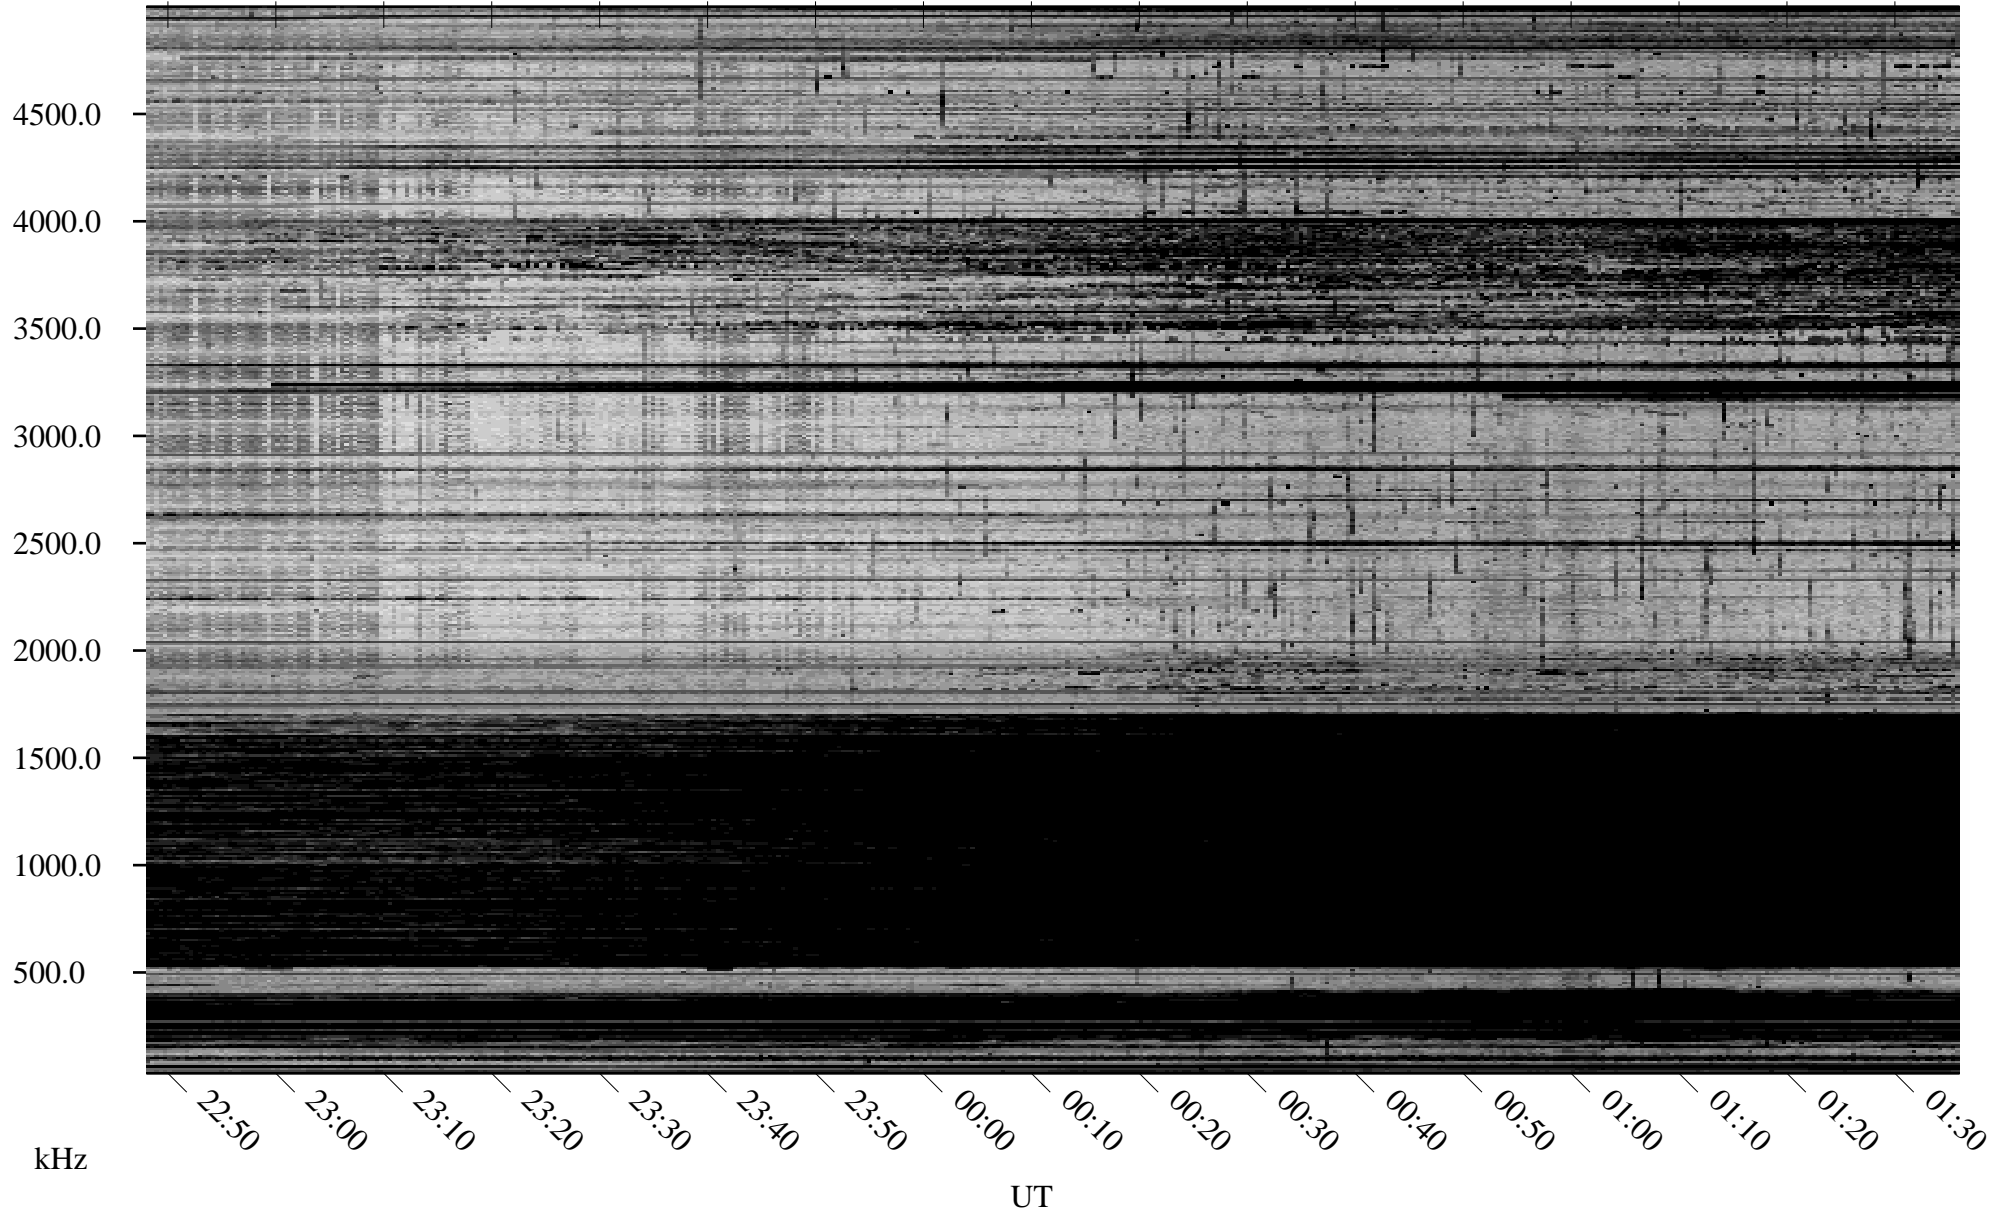

01/12/2010 Churchill, Manitoba

Linear Scale Black = 161 White = 15

ch10012l.r00SUm max_12

Page 1

01/12/2010 Churchill, Manitoba

Linear Scale Black = 161 White = 15

ch10012l.r00SUm max_12

Page 2

01/13/2010 Churchill, Manitoba

Linear Scale Black = 161 White = 15

ch10012l.r00SUm max_12

Page 3

01/13/2010 Churchill, Manitoba

Linear Scale Black = 161 White = 15

ch10012l.r00SUm max_12

Page 4

01/13/2010 Churchill, Manitoba

Linear Scale Black = 161 White = 15

ch10012l.r00SUm max_12

Page 5

01/13/2010 Churchill, Manitoba

Linear Scale Black = 161 White = 15

ch10012l.r00SUm max_12

Page 6

01/13/2010 Churchill, Manitoba

Linear Scale Black = 161 White = 15

ch10012l.r00SUm max_12

Page 7