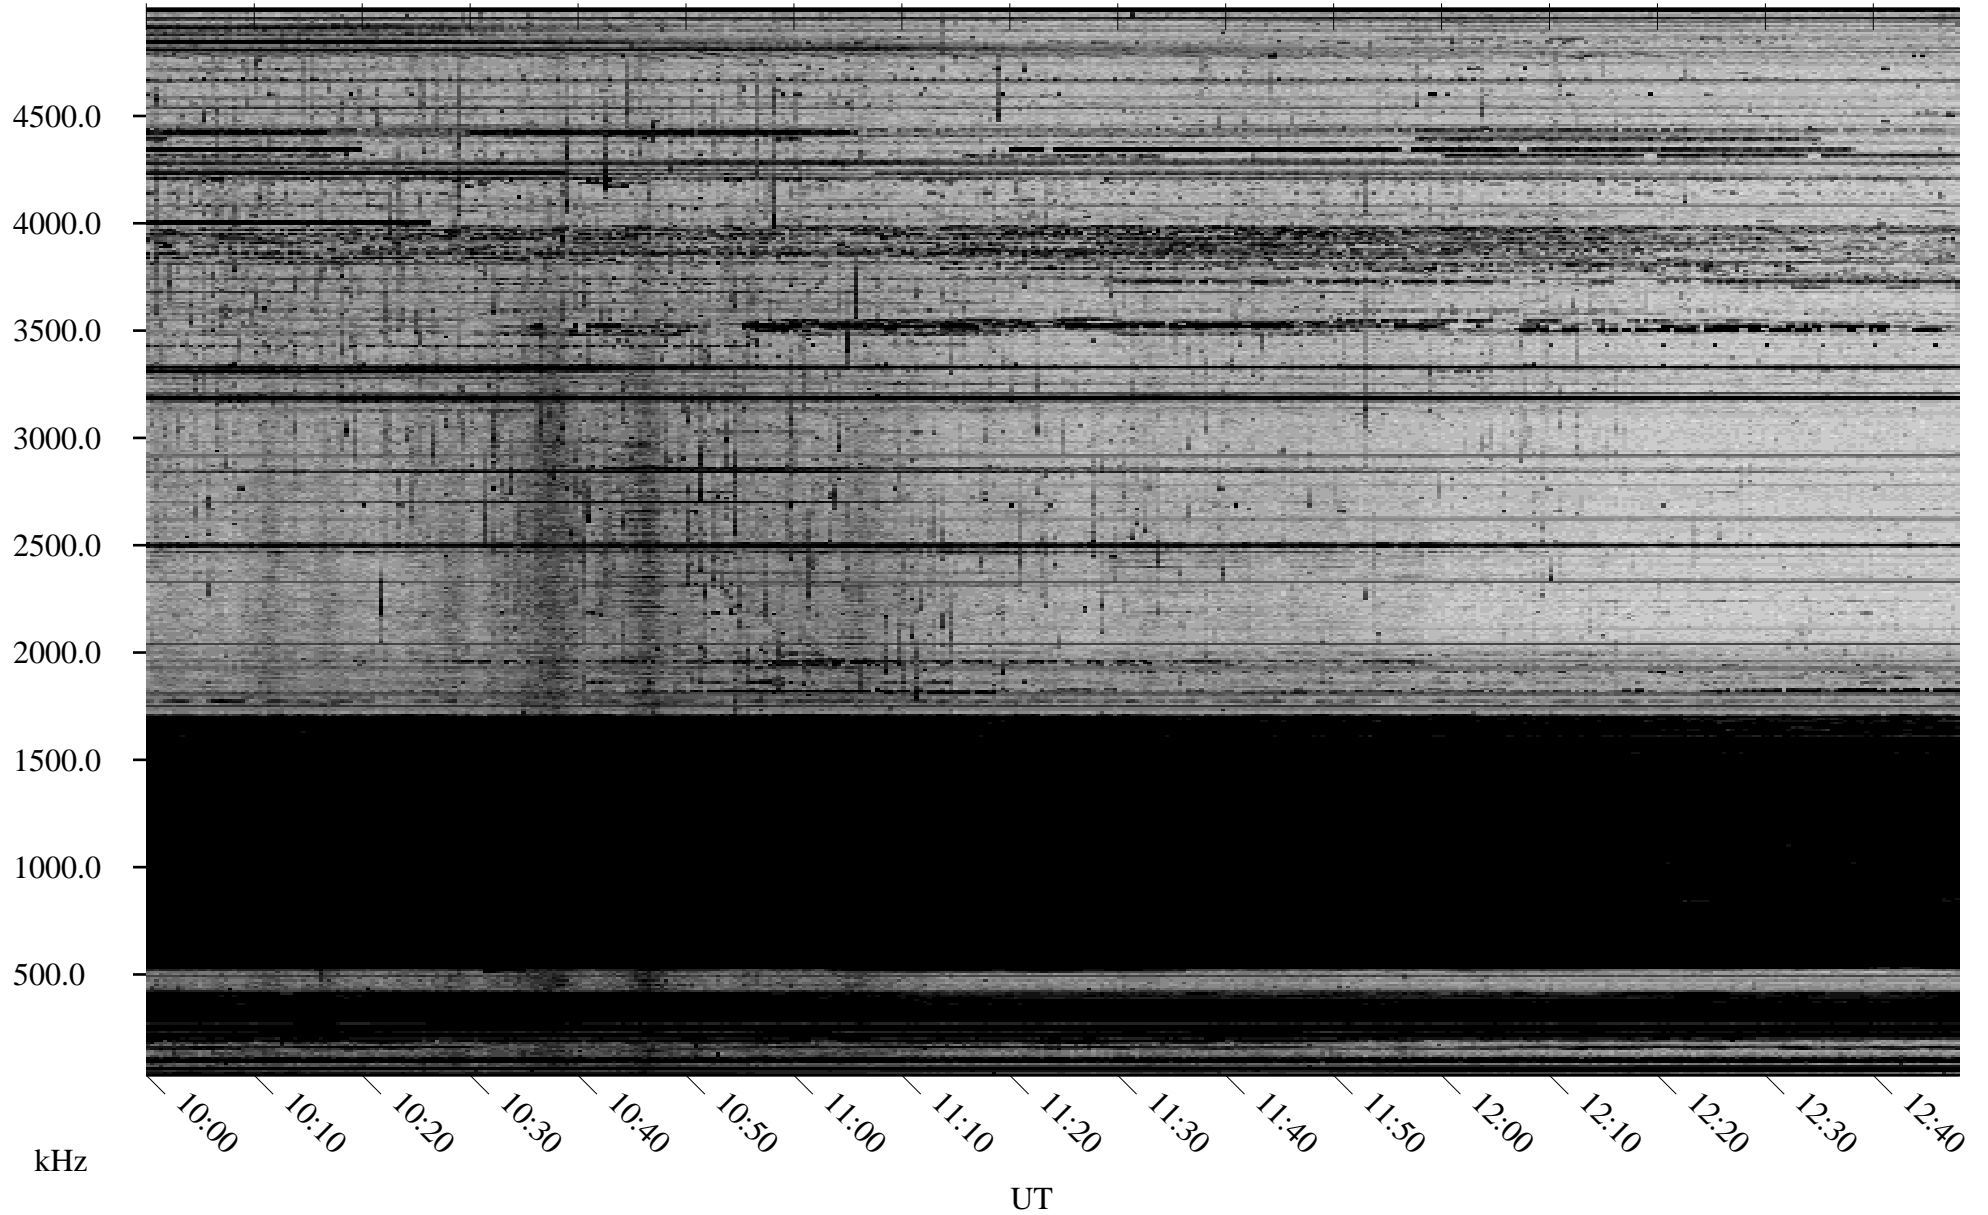

01/12/2010 Churchill, Manitoba

Linear Scale Black = 161 White = 15

ch10012l.r00SUm max_12

Page 1

01/12/2010 Churchill, Manitoba

Linear Scale Black = 161 White = 15

ch10012l.r00SUm max_12

Page 2

01/13/2010 Churchill, Manitoba

Linear Scale Black = 161 White = 15

ch10012l.r00SUm max_12

Page 3

01/13/2010 Churchill, Manitoba

Linear Scale Black = 161 White = 15

ch10012l.r00SUm max_12

Page 4

01/13/2010 Churchill, Manitoba

Linear Scale Black = 161 White = 15

ch10012l.r00SUm max_12

Page 5

01/13/2010 Churchill, Manitoba

Linear Scale Black = 161 White = 15

ch10012l.r00SUm max_12

Page 6

01/13/2010 Churchill, Manitoba

Linear Scale Black = 161 White = 15

ch10012l.r00SUm max_12

Page 7