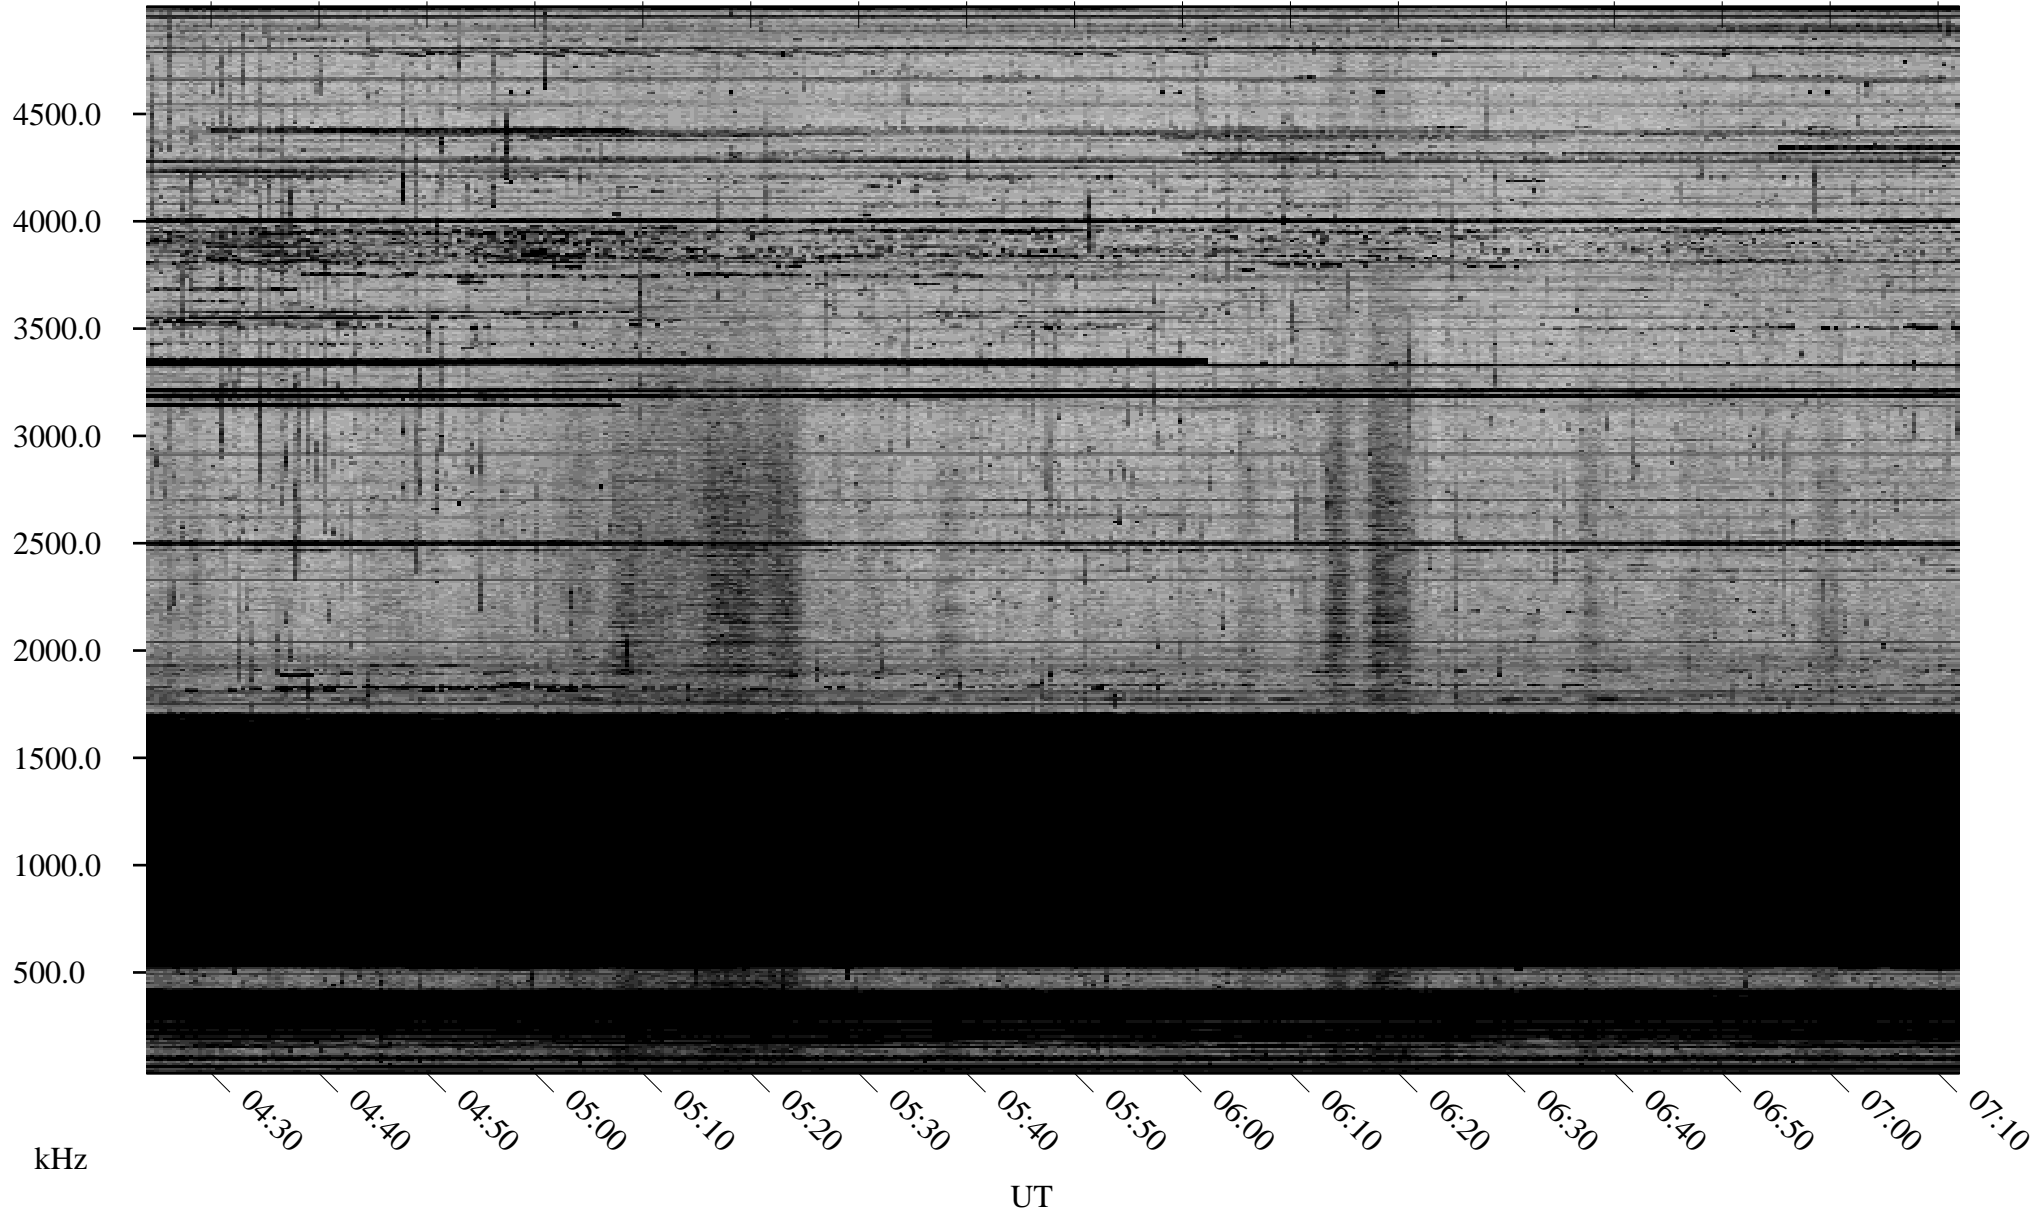

01/12/2010 Churchill, Manitoba

Linear Scale Black = 161 White = 15

ch10012l.r00SUm max_12

Page 1

01/12/2010 Churchill, Manitoba

Linear Scale Black = 161 White = 15

ch10012l.r00SUm max_12

Page 2

01/13/2010 Churchill, Manitoba

Linear Scale Black = 161 White = 15

ch10012l.r00SUm max_12

Page 3

01/13/2010 Churchill, Manitoba

Linear Scale Black = 161 White = 15

ch10012l.r00SUm max_12

Page 4

01/13/2010 Churchill, Manitoba

Linear Scale Black = 161 White = 15

ch10012l.r00SUm max_12

Page 5

01/13/2010 Churchill, Manitoba

Linear Scale Black = 161 White = 15

ch10012l.r00SUm max_12

Page 6

01/13/2010 Churchill, Manitoba

Linear Scale Black = 161 White = 15

ch10012l.r00SUm max_12

Page 7