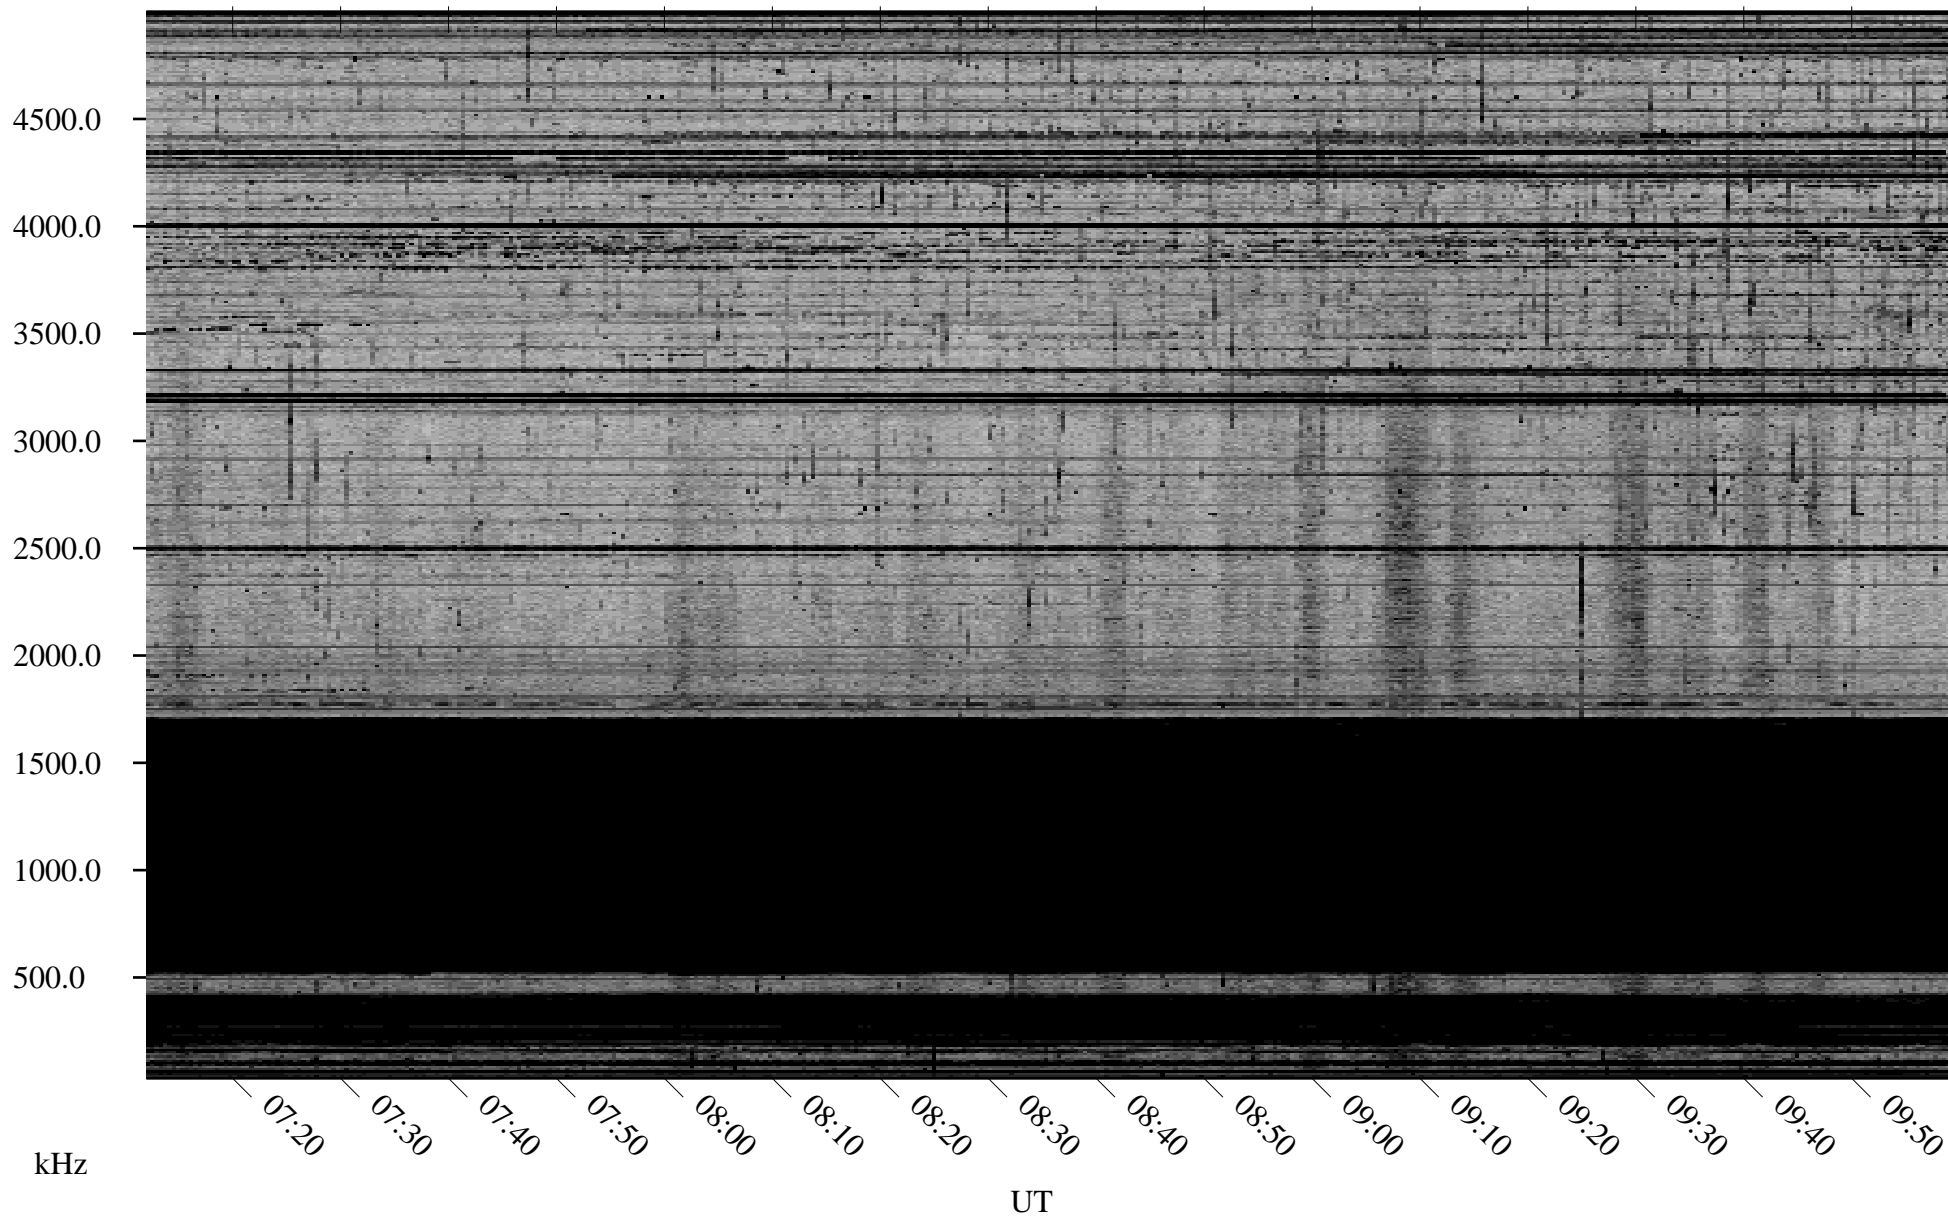

01/12/2010 Churchill, Manitoba

Linear Scale Black = 161 White = 15

ch10012l.r00SUm max_12

Page 1

01/12/2010 Churchill, Manitoba

Linear Scale Black = 161 White = 15

ch10012l.r00SUm max_12

Page 2

01/13/2010 Churchill, Manitoba

Linear Scale Black = 161 White = 15

ch10012l.r00SUm max_12

Page 3

01/13/2010 Churchill, Manitoba

Linear Scale Black = 161 White = 15

ch10012l.r00SUm max_12

Page 4

01/13/2010 Churchill, Manitoba

Linear Scale Black = 161 White = 15

ch10012l.r00SUm max_12

Page 5

01/13/2010 Churchill, Manitoba

Linear Scale Black = 161 White = 15

ch10012l.r00SUm max_12

Page 6

01/13/2010 Churchill, Manitoba

Linear Scale Black = 161 White = 15

ch10012l.r00SUm max_12

Page 7