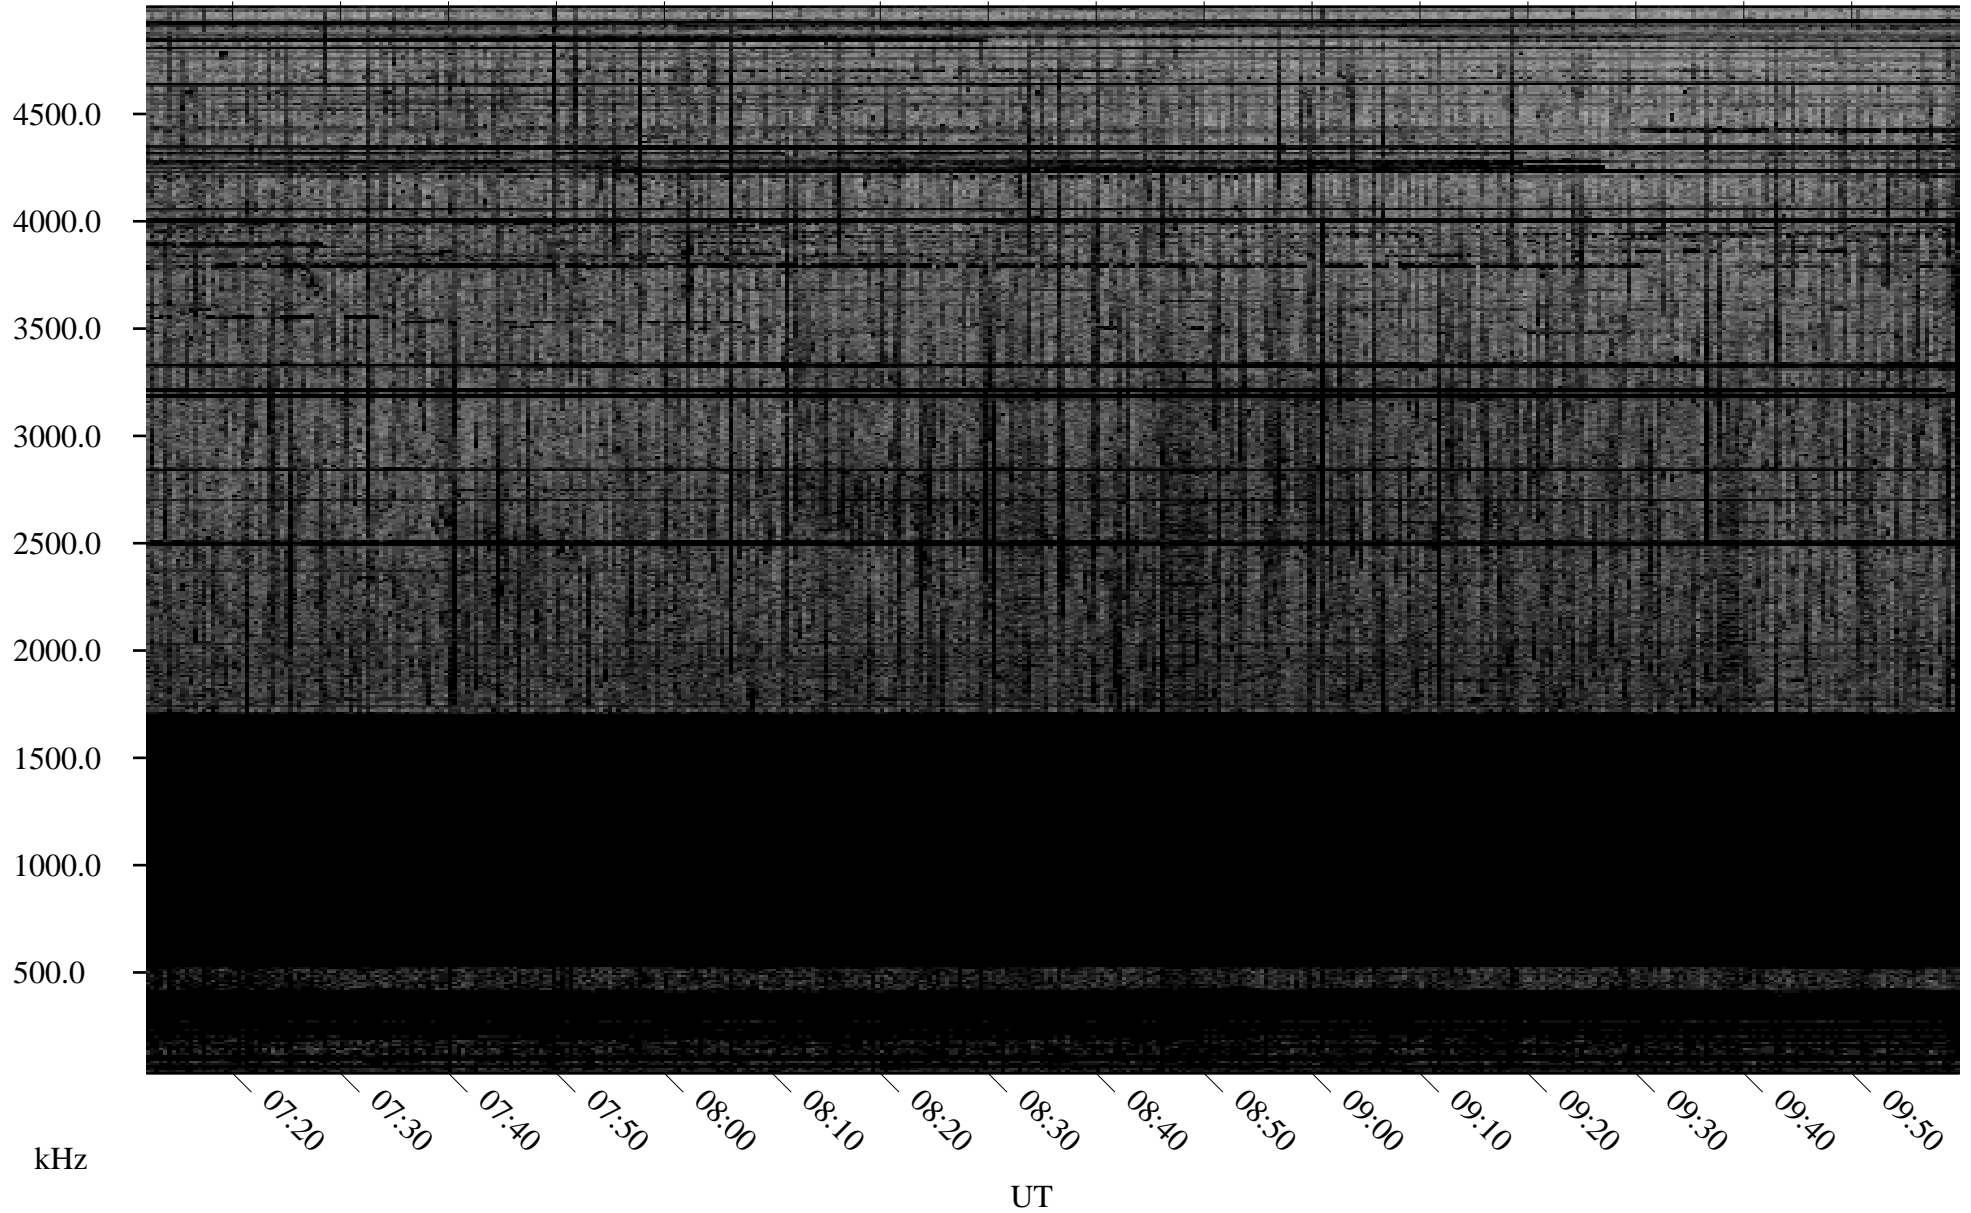

01/15/2010 Churchill, Manitoba

Linear Scale Black = 161 White = 15

ch10015l.r00SUm max_12

Page 1

01/15/2010 Churchill, Manitoba

Linear Scale Black = 161 White = 15

ch10015l.r00SUm max_12

Page 2

01/16/2010 Churchill, Manitoba

Linear Scale Black = 161 White = 15

ch10015l.r00SUm max_12

Page 3

01/16/2010 Churchill, Manitoba

Linear Scale Black = 161 White = 15

ch10015l.r00SUm max_12

Page 4

01/16/2010 Churchill, Manitoba

Linear Scale Black = 161 White = 15

ch100151.r00SUm max_12

Page 5

01/16/2010 Churchill, Manitoba

Linear Scale Black = 161 White = 15

ch10015l.r00SUm max_12

Page 6

01/16/2010 Churchill, Manitoba

Linear Scale Black = 161 White = 15

ch10015l.r00SUm max_12

Page 7

01/16/2010 Churchill, Manitoba

Linear Scale Black = 161 White = 15

ch10015l.r00SUm max_12