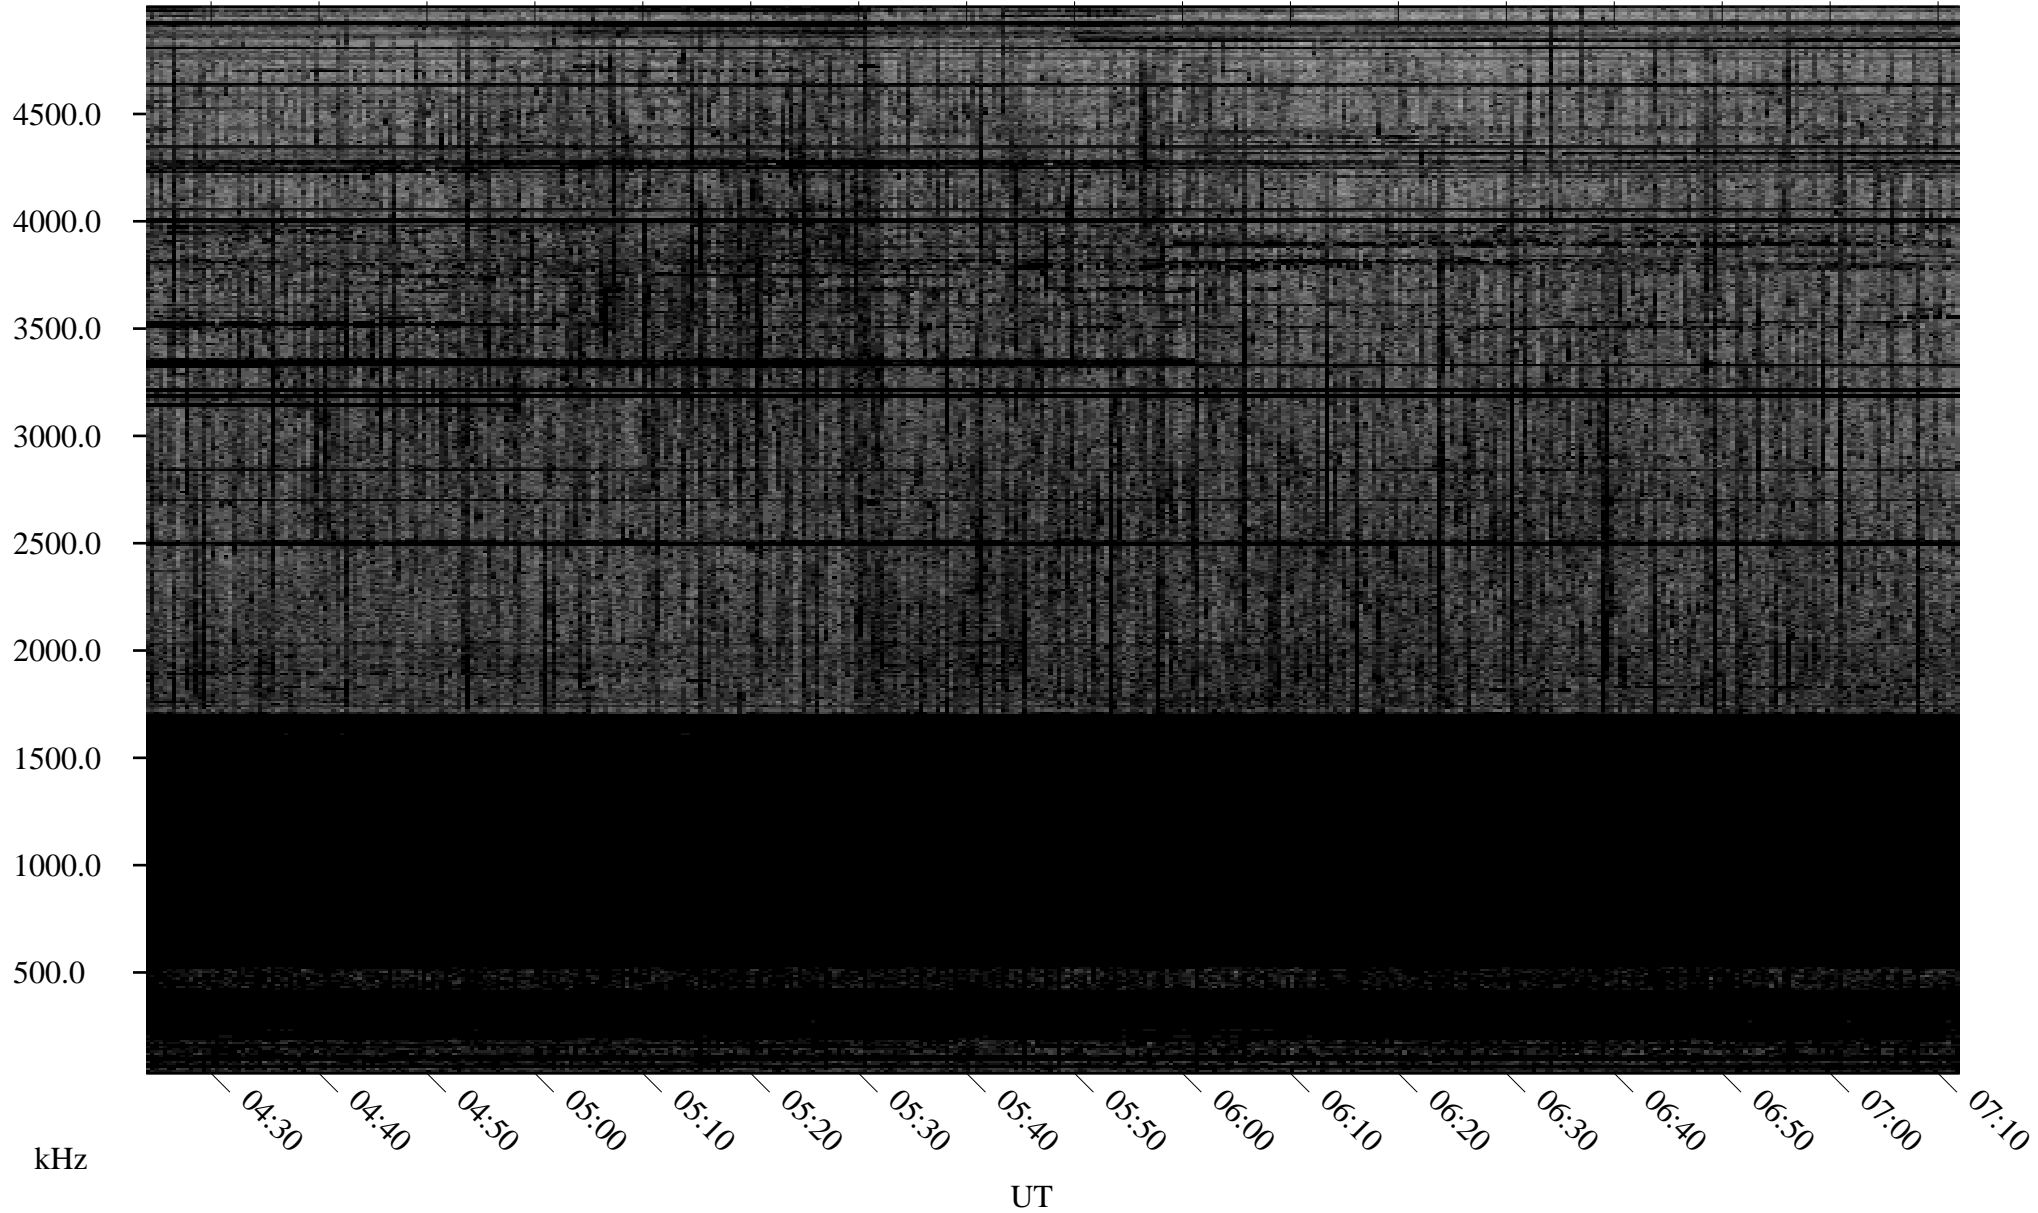

01/15/2010 Churchill, Manitoba

Linear Scale Black = 161 White = 15

ch10015l.r00SUm max_12

Page 1

01/15/2010 Churchill, Manitoba

Linear Scale Black = 161 White = 15

ch10015l.r00SUm max_12

Page 2

01/16/2010 Churchill, Manitoba

Linear Scale Black = 161 White = 15

ch10015l.r00SUm max_12

Page 3

01/16/2010 Churchill, Manitoba

Linear Scale Black = 161 White = 15

ch10015l.r00SUm max_12

Page 4

01/16/2010 Churchill, Manitoba

Linear Scale Black = 161 White = 15

ch100151.r00SUm max_12

Page 5

01/16/2010 Churchill, Manitoba

Linear Scale Black = 161 White = 15

ch10015l.r00SUm max_12

Page 6

01/16/2010 Churchill, Manitoba

Linear Scale Black = 161 White = 15

ch10015l.r00SUm max_12

Page 7

01/16/2010 Churchill, Manitoba

Linear Scale Black = 161 White = 15

ch10015l.r00SUm max_12