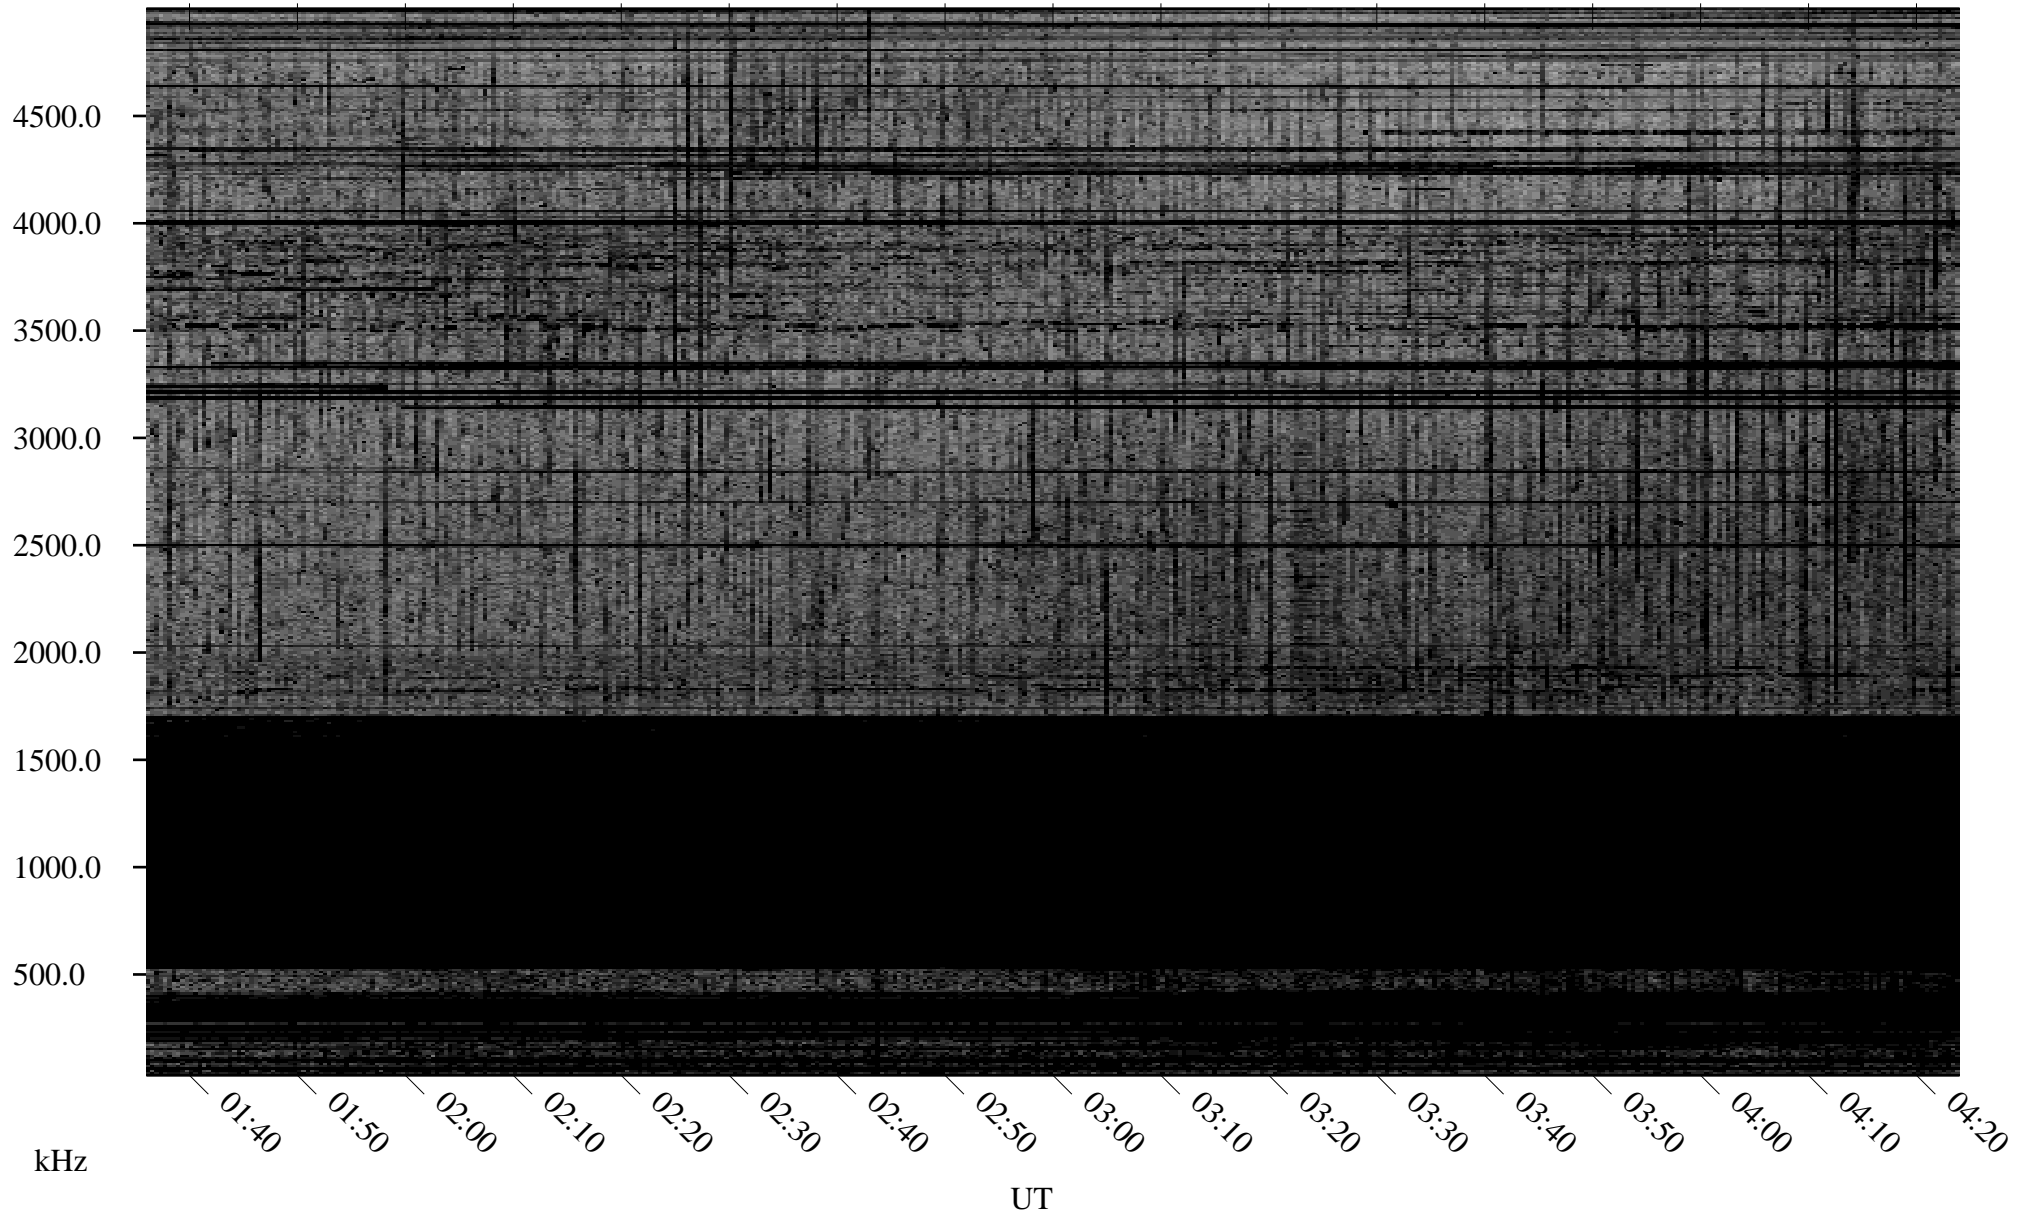

01/15/2010 Churchill, Manitoba

Linear Scale Black = 161 White = 15

ch10015l.r00SUm max_12

Page 1

01/15/2010 Churchill, Manitoba

Linear Scale Black = 161 White = 15

ch10015l.r00SUm max_12

Page 2

01/16/2010 Churchill, Manitoba

Linear Scale Black = 161 White = 15

ch10015l.r00SUm max_12

Page 3

01/16/2010 Churchill, Manitoba

Linear Scale Black = 161 White = 15

ch10015l.r00SUm max_12

Page 4

01/16/2010 Churchill, Manitoba

Linear Scale Black = 161 White = 15

ch100151.r00SUm max_12

Page 5

01/16/2010 Churchill, Manitoba

Linear Scale Black = 161 White = 15

ch10015l.r00SUm max_12

Page 6

01/16/2010 Churchill, Manitoba

Linear Scale Black = 161 White = 15

ch10015l.r00SUm max_12

Page 7

01/16/2010 Churchill, Manitoba

Linear Scale Black = 161 White = 15

ch10015l.r00SUm max_12