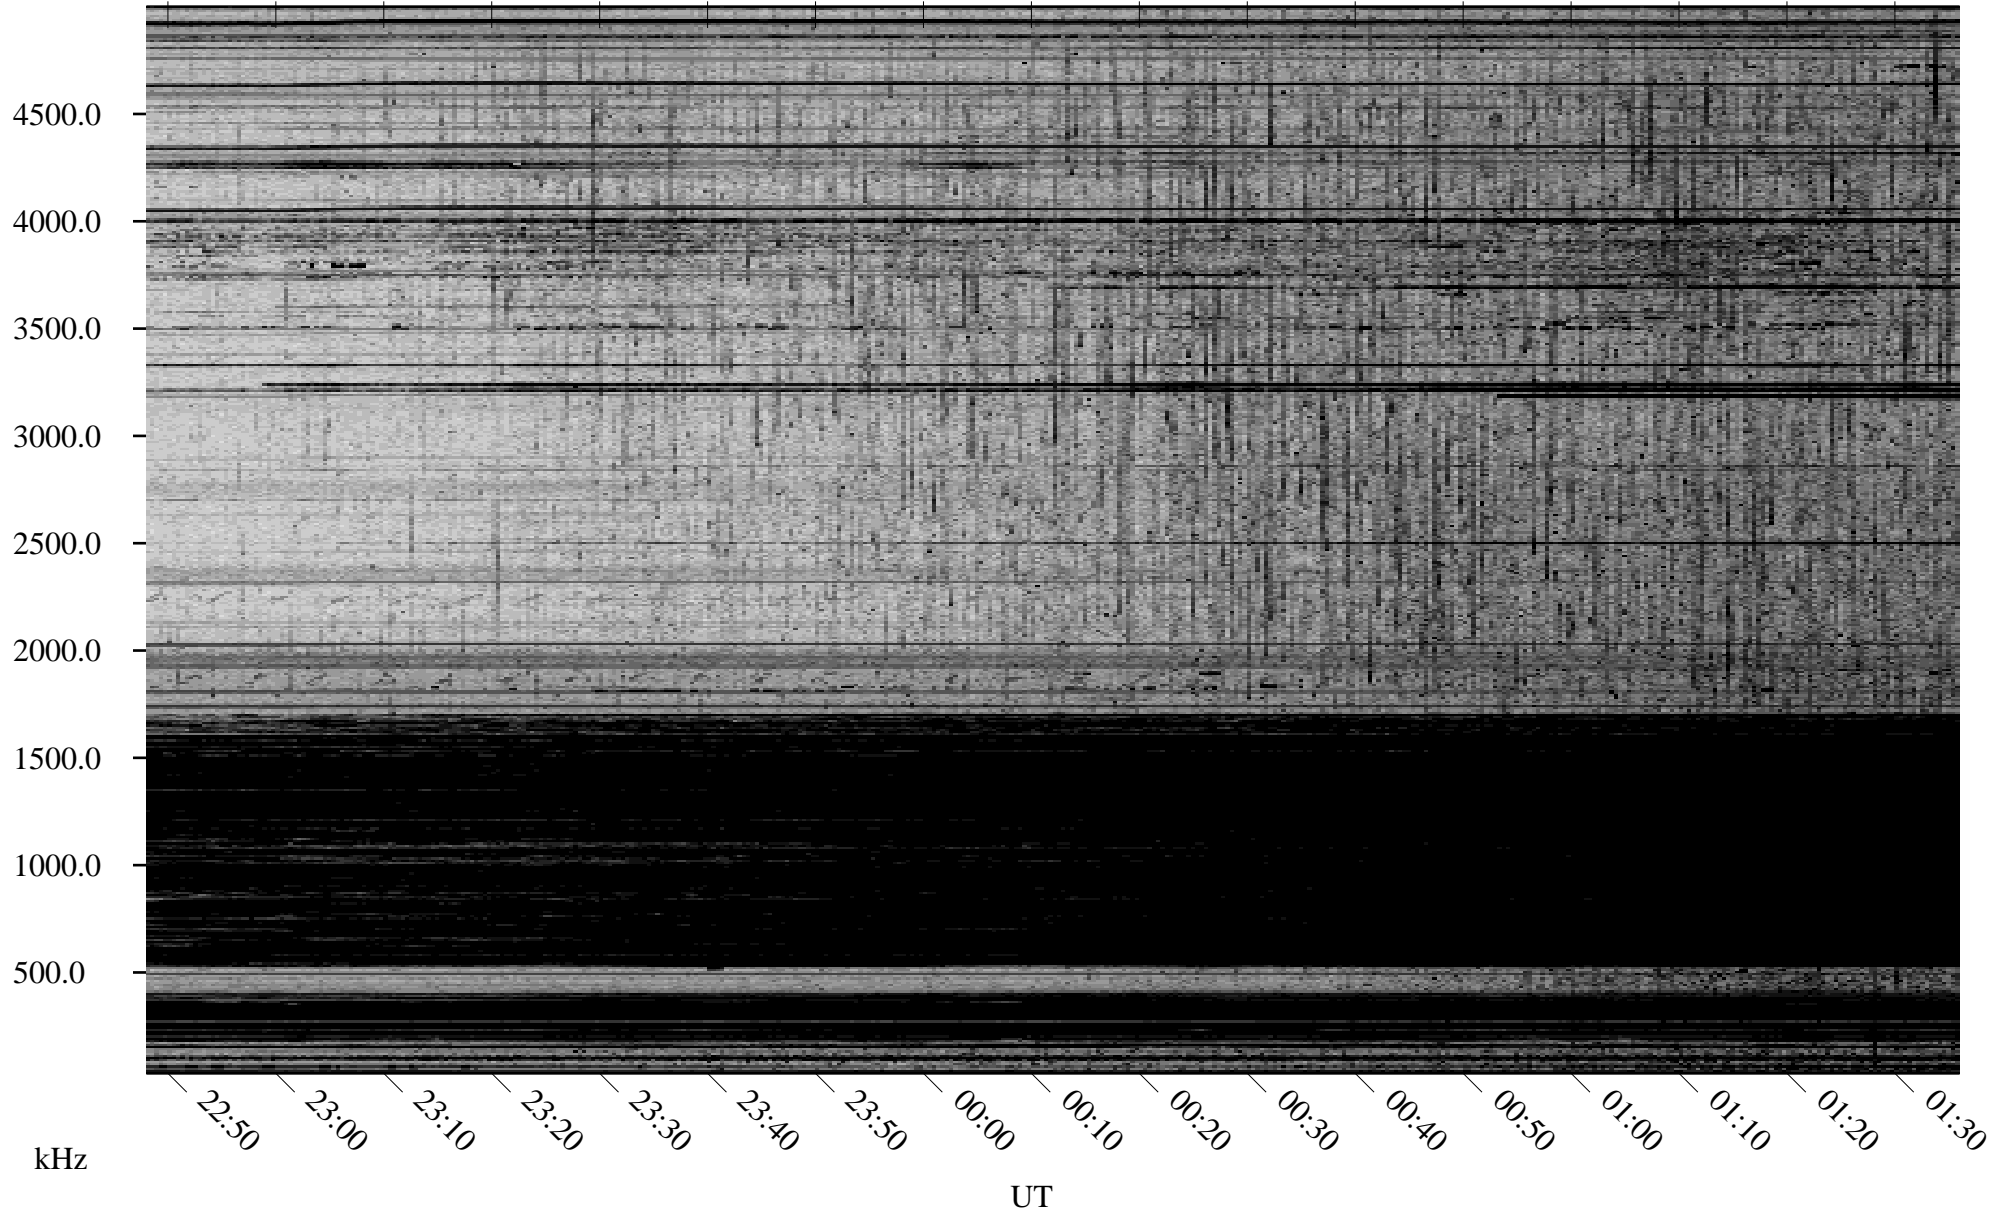

01/15/2010 Churchill, Manitoba

Linear Scale Black = 161 White = 15

ch10015l.r00SUm max_12

Page 1

01/15/2010 Churchill, Manitoba

Linear Scale Black = 161 White = 15

ch10015l.r00SUm max_12

Page 2

01/16/2010 Churchill, Manitoba

Linear Scale Black = 161 White = 15

ch10015l.r00SUm max_12

Page 3

01/16/2010 Churchill, Manitoba

Linear Scale Black = 161 White = 15

ch10015l.r00SUm max_12

Page 4

01/16/2010 Churchill, Manitoba

Linear Scale Black = 161 White = 15

ch100151.r00SUm max_12

Page 5

01/16/2010 Churchill, Manitoba

Linear Scale Black = 161 White = 15

ch10015l.r00SUm max_12

Page 6

01/16/2010 Churchill, Manitoba

Linear Scale Black = 161 White = 15

ch10015l.r00SUm max_12

Page 7

01/16/2010 Churchill, Manitoba

Linear Scale Black = 161 White = 15

ch10015l.r00SUm max_12