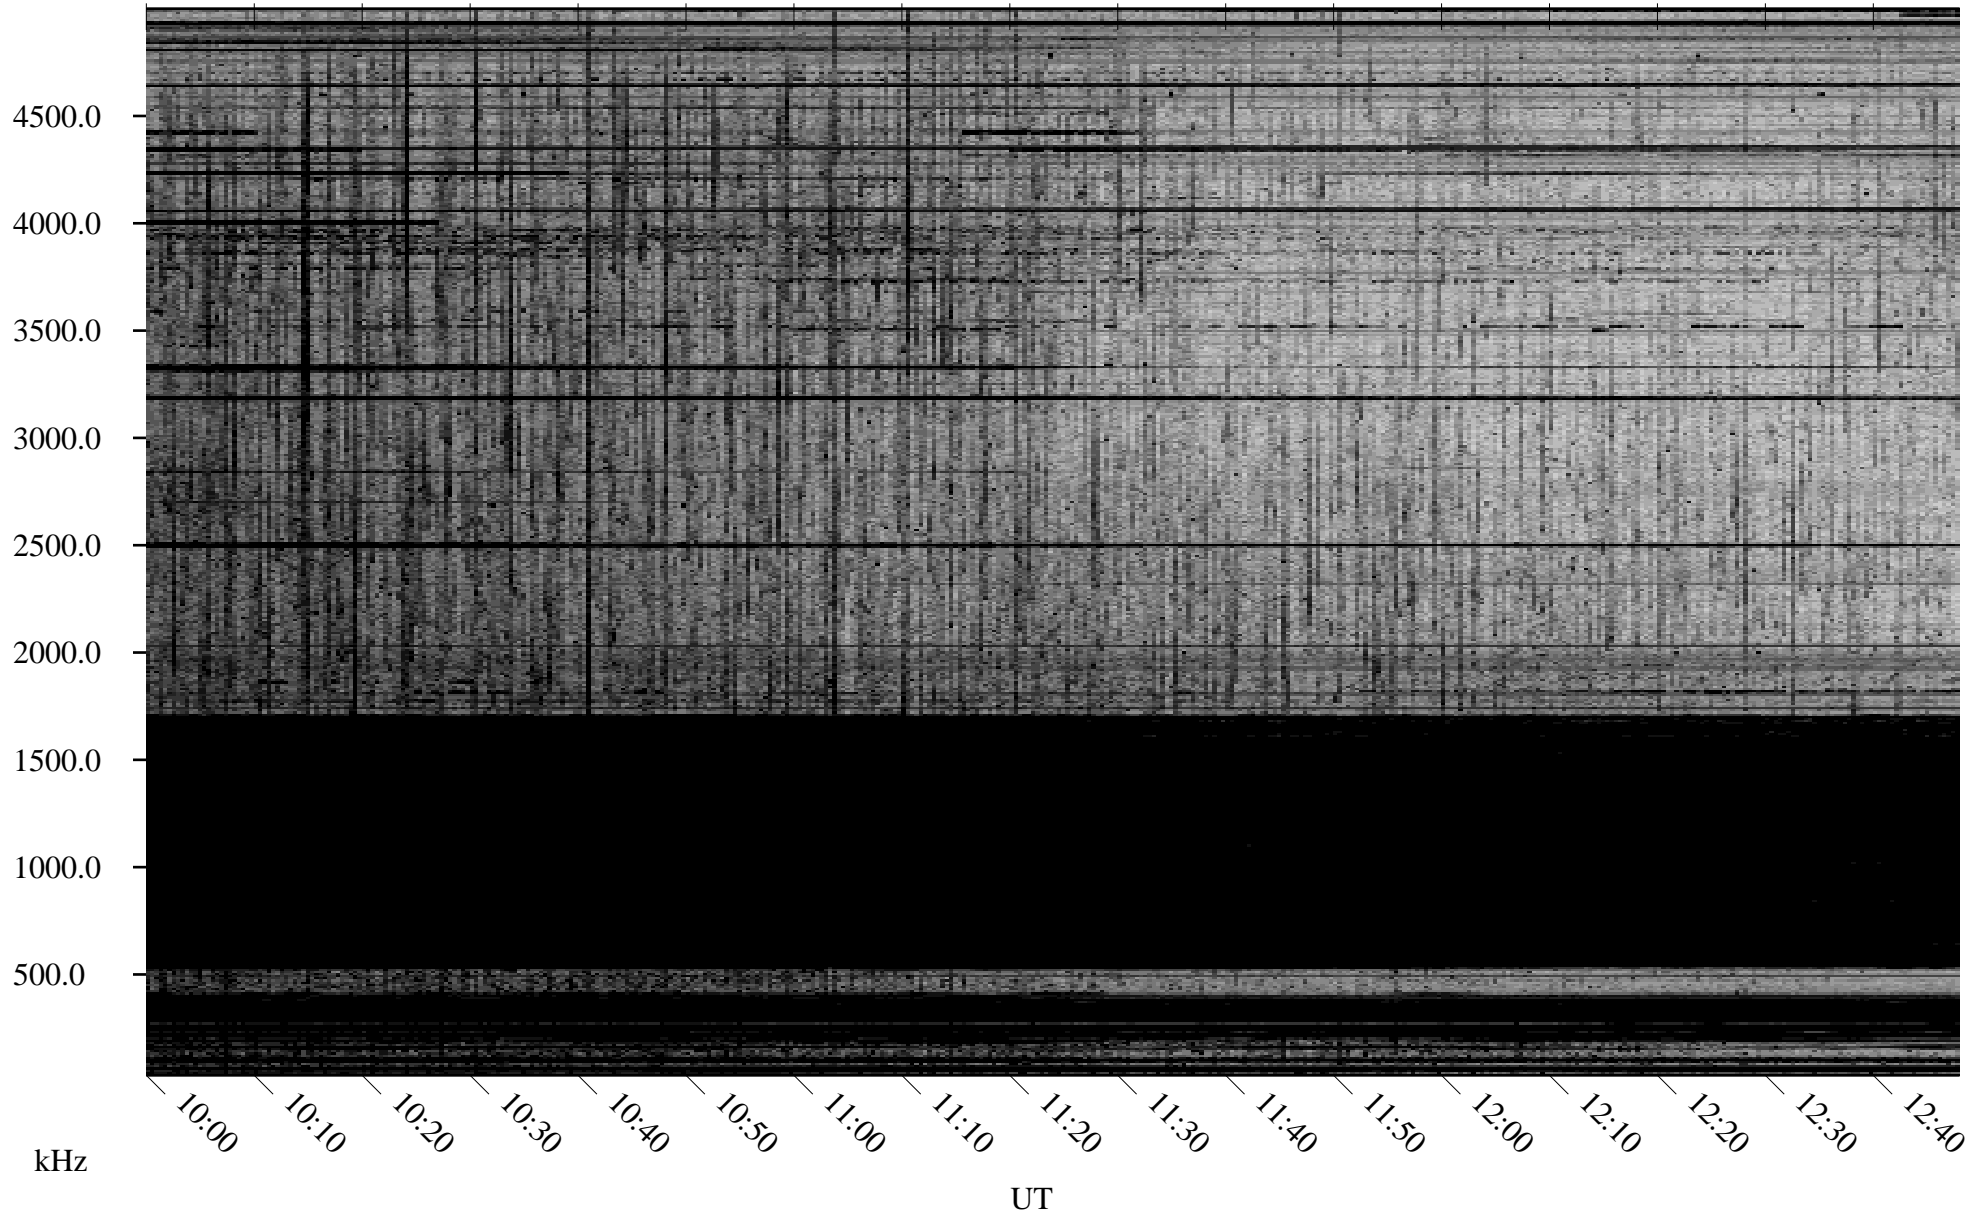

01/15/2010 Churchill, Manitoba

Linear Scale Black = 161 White = 15

ch10015l.r00SUm max_12

Page 1

01/15/2010 Churchill, Manitoba

Linear Scale Black = 161 White = 15

ch10015l.r00SUm max_12

Page 2

01/16/2010 Churchill, Manitoba

Linear Scale Black = 161 White = 15

ch10015l.r00SUm max_12

Page 3

01/16/2010 Churchill, Manitoba

Linear Scale Black = 161 White = 15

ch10015l.r00SUm max_12

Page 4

01/16/2010 Churchill, Manitoba

Linear Scale Black = 161 White = 15

ch100151.r00SUm max_12

Page 5

01/16/2010 Churchill, Manitoba

Linear Scale Black = 161 White = 15

ch10015l.r00SUm max_12

Page 6

01/16/2010 Churchill, Manitoba

Linear Scale Black = 161 White = 15

ch10015l.r00SUm max_12

Page 7

01/16/2010 Churchill, Manitoba

Linear Scale Black = 161 White = 15

ch10015l.r00SUm max_12