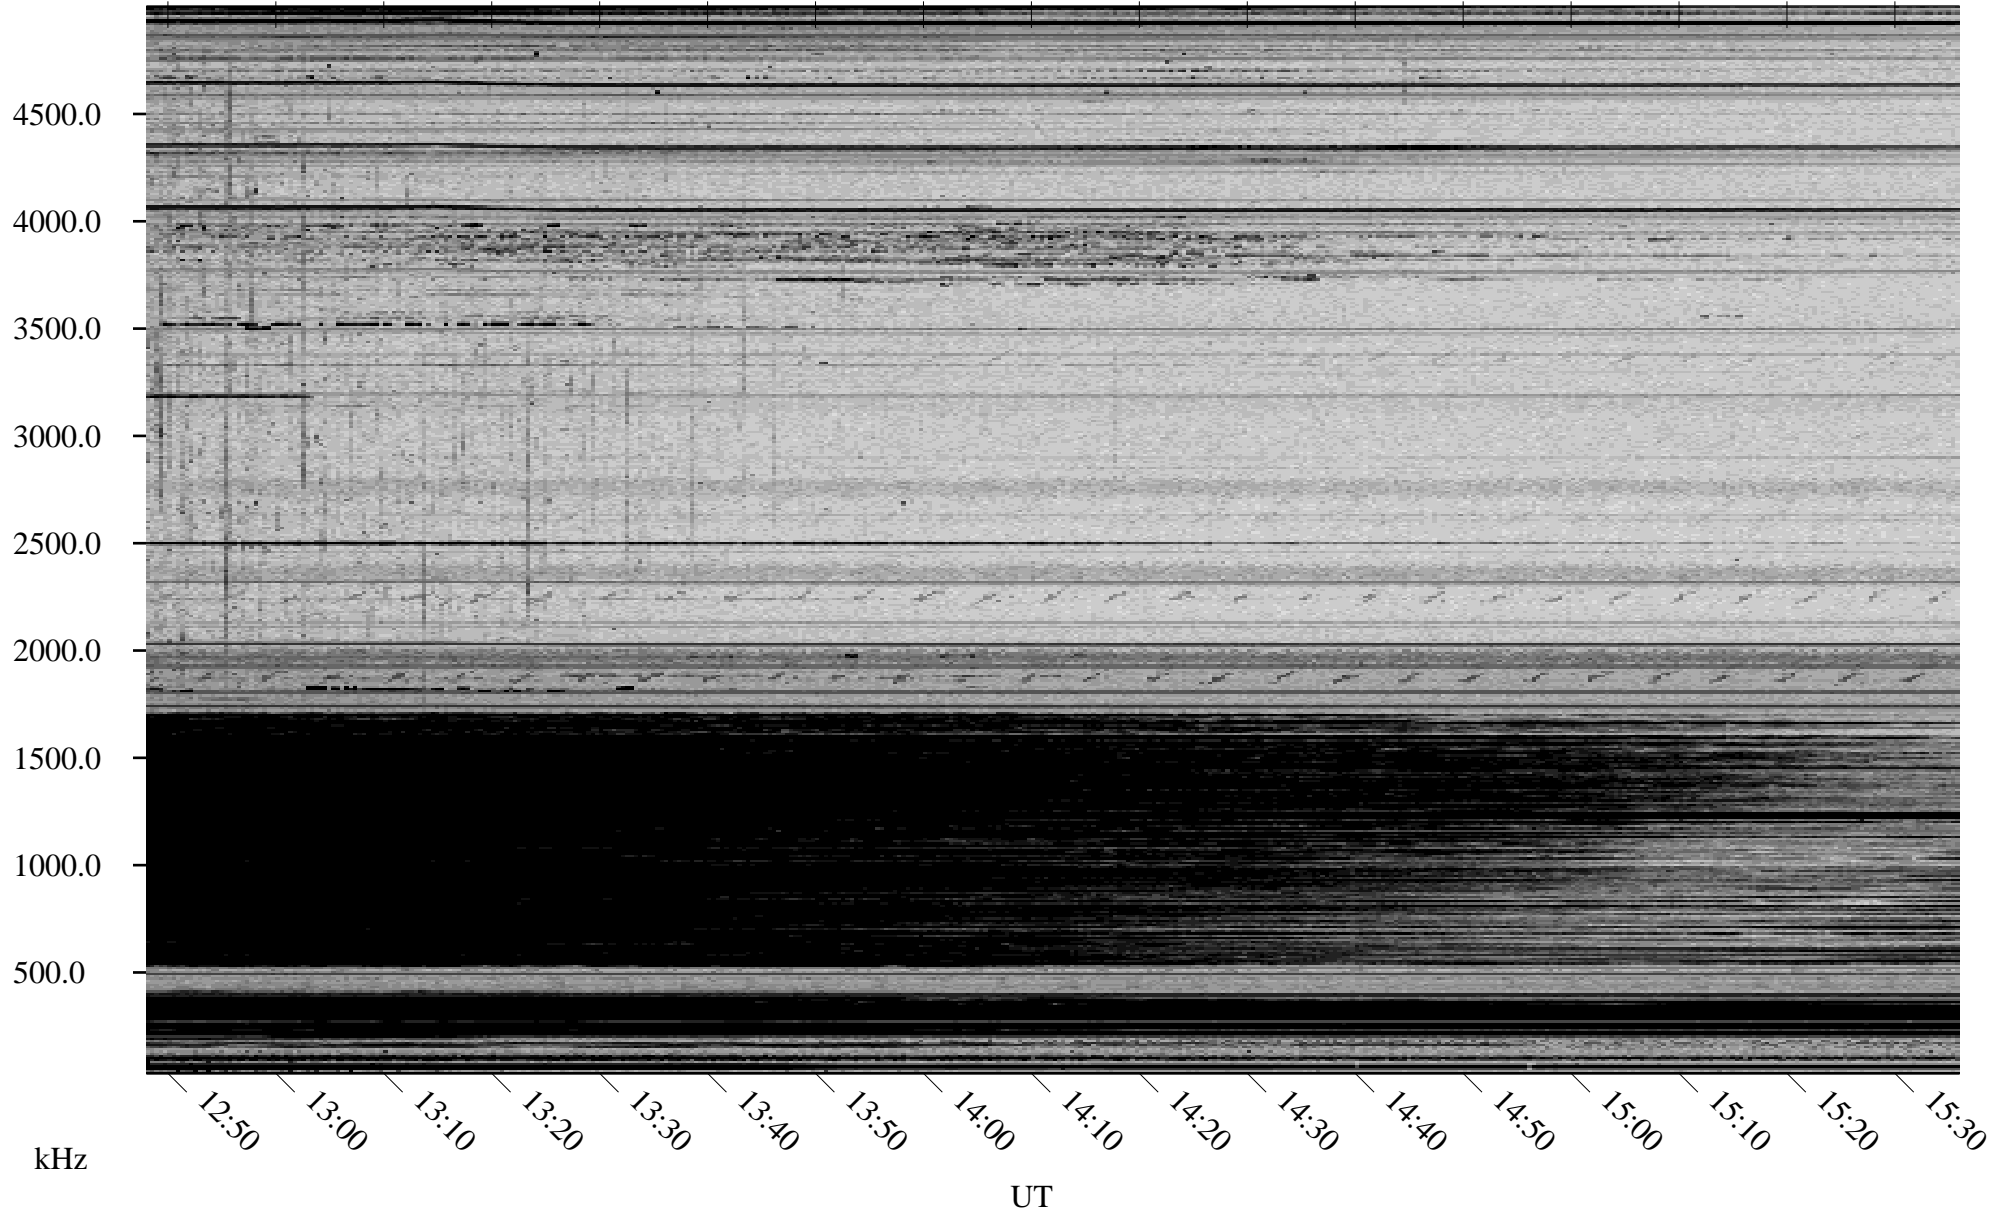

01/15/2010 Churchill, Manitoba

Linear Scale Black = 161 White = 15

ch10015l.r00SUm max_12

Page 1

01/15/2010 Churchill, Manitoba

Linear Scale Black = 161 White = 15

ch10015l.r00SUm max_12

Page 2

01/16/2010 Churchill, Manitoba

Linear Scale Black = 161 White = 15

ch10015l.r00SUm max_12

Page 3

01/16/2010 Churchill, Manitoba

Linear Scale Black = 161 White = 15

ch10015l.r00SUm max_12

Page 4

01/16/2010 Churchill, Manitoba

Linear Scale Black = 161 White = 15

ch100151.r00SUm max_12

Page 5

01/16/2010 Churchill, Manitoba

Linear Scale Black = 161 White = 15

ch10015l.r00SUm max_12

Page 6

01/16/2010 Churchill, Manitoba

Linear Scale Black = 161 White = 15

ch10015l.r00SUm max_12

Page 7

01/16/2010 Churchill, Manitoba

Linear Scale Black = 161 White = 15

ch10015l.r00SUm max_12