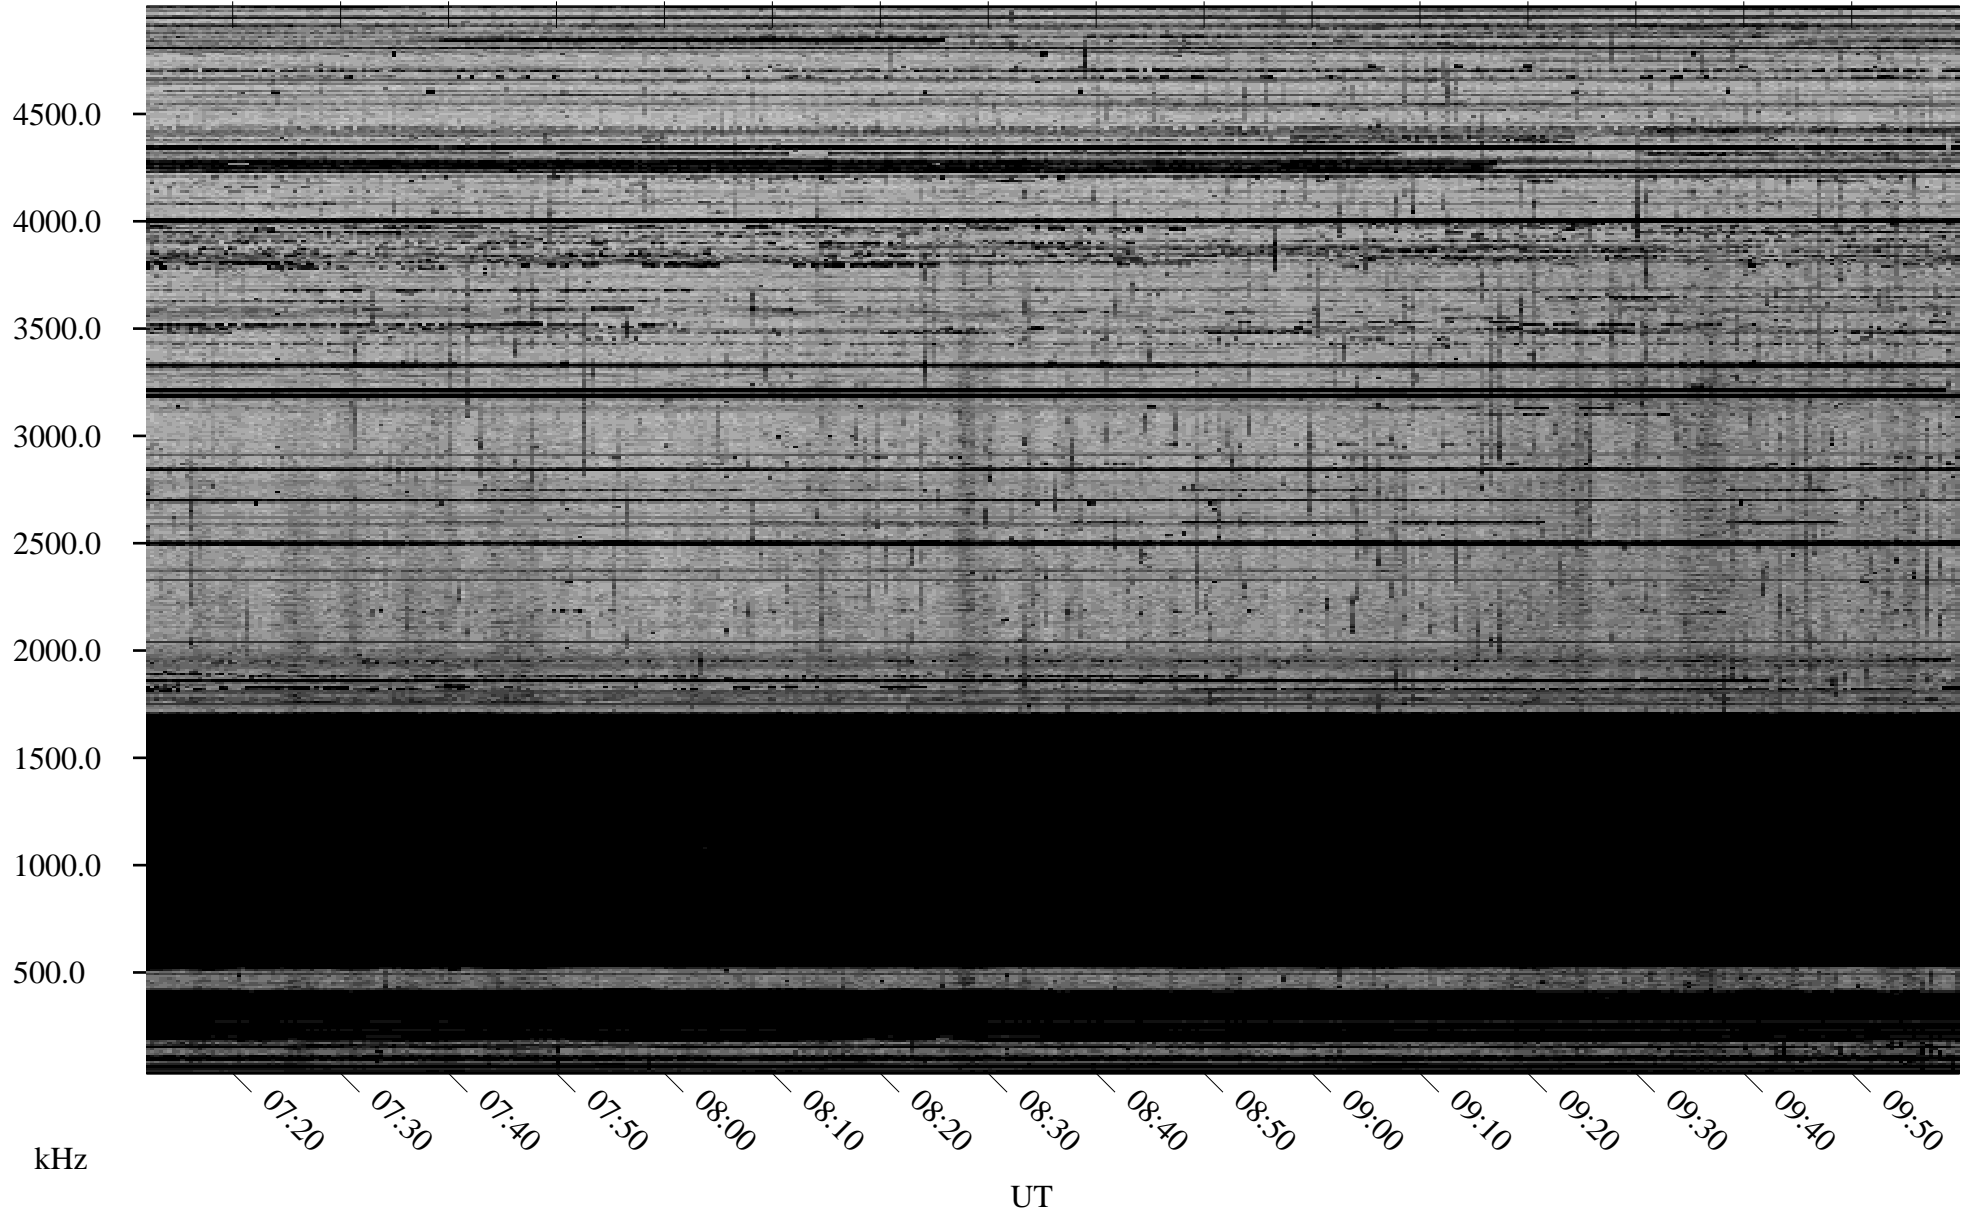

# 01/17/2010 Churchill, Manitoba

Linear Scale    Black = 161    White = 15

ch10016l.r00SUm max\_12

Page 4

# 01/17/2010 Churchill, Manitoba

Linear Scale    Black = 161    White = 15

ch10016l.r00SUm max\_12

Page 5

# 01/17/2010 Churchill, Manitoba

Linear Scale    Black = 161    White = 15

ch10016l.r00SUm max\_12

Page 6