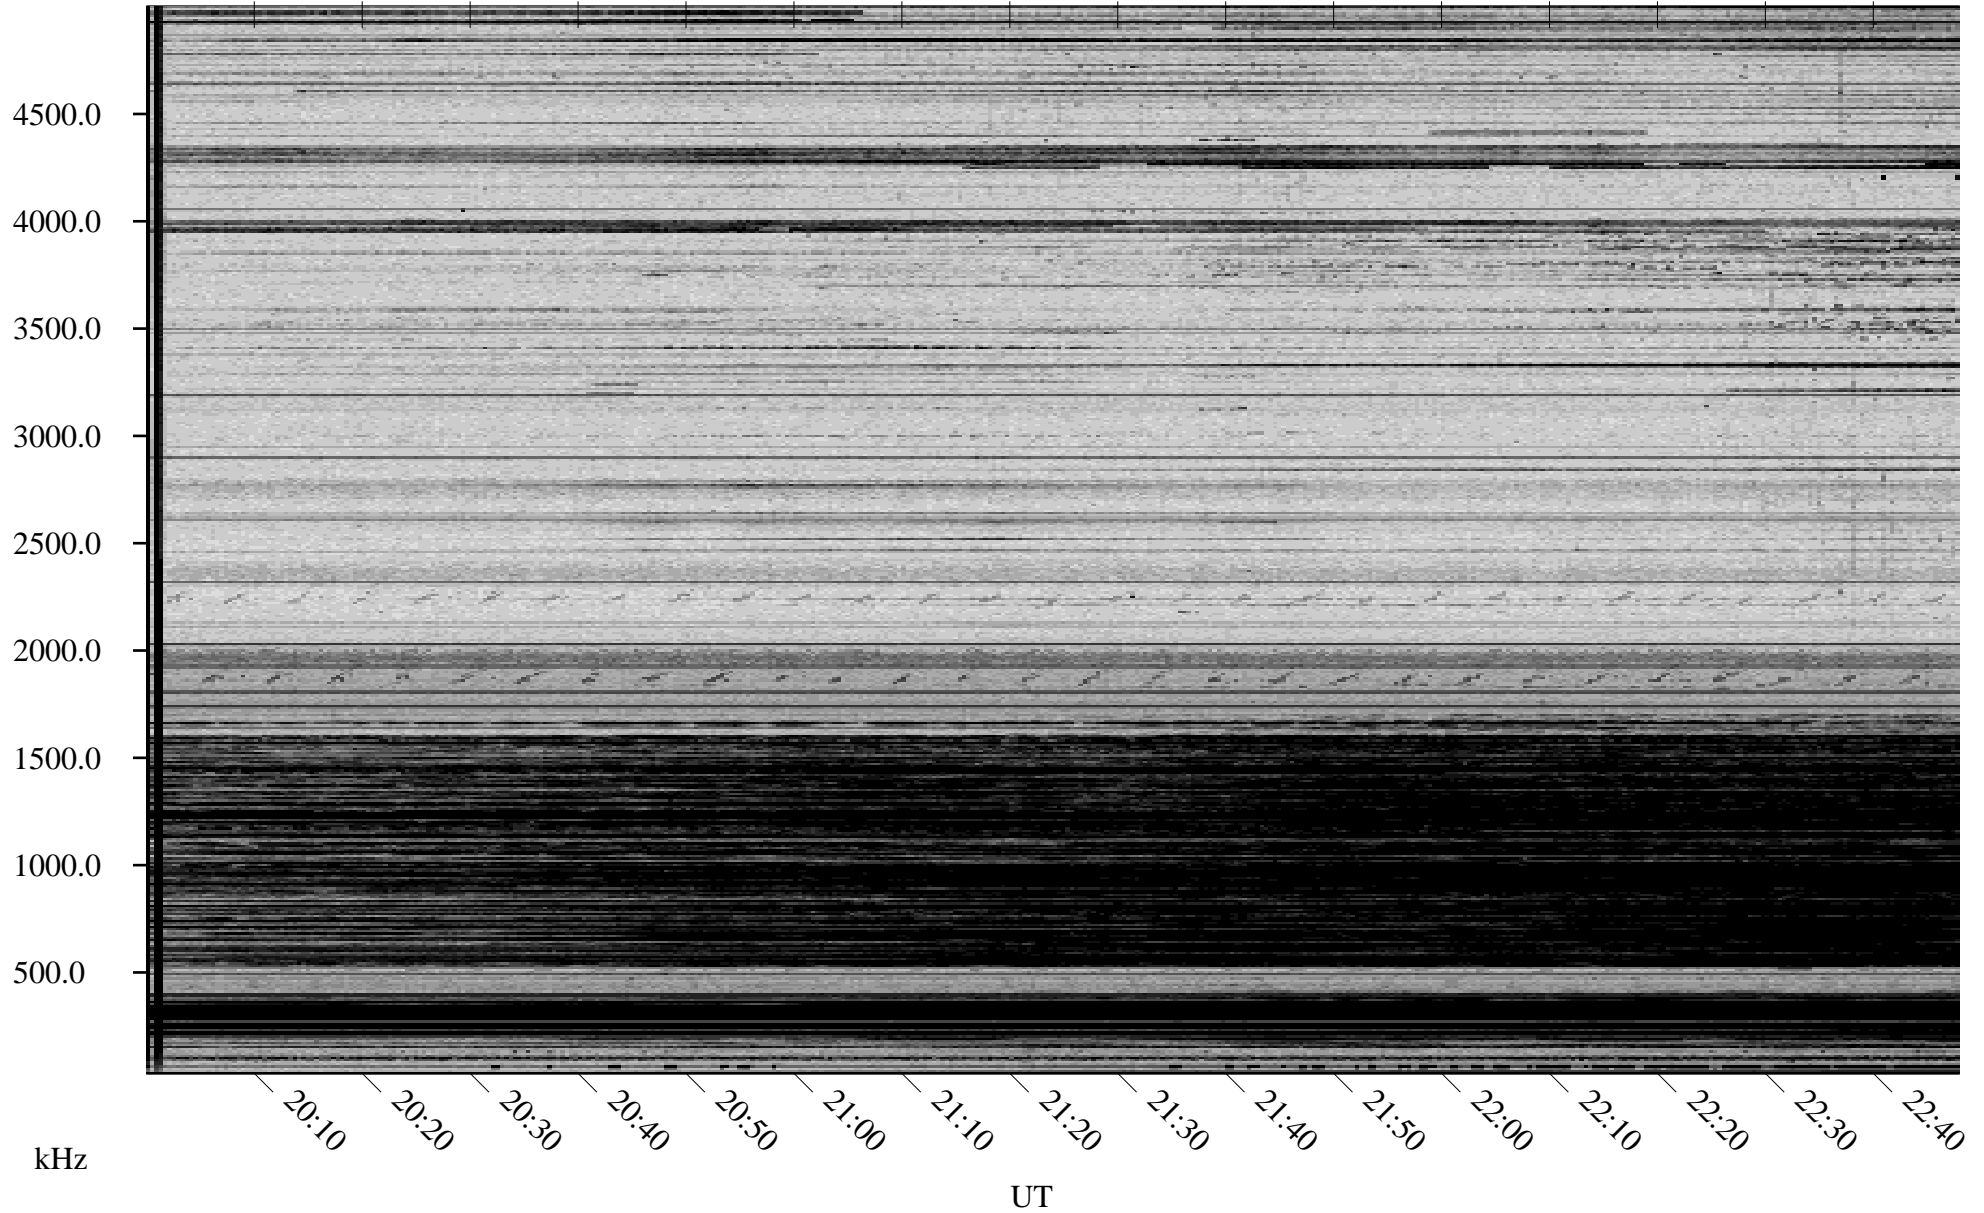

# 01/16/2010 Churchill, Manitoba

Linear Scale Black = 161 White = 15

ch10016l.r00SUm max\_12

Page 1

# 01/16/2010 Churchill, Manitoba

Linear Scale    Black = 161    White = 15

ch10016l.r00SUm max\_12

Page 2

# 01/17/2010 Churchill, Manitoba

Linear Scale    Black = 161    White = 15

ch10016l.r00SUm max\_12

Page 3

# 01/17/2010 Churchill, Manitoba

Linear Scale    Black = 161    White = 15

ch10016l.r00SUm max\_12

Page 4