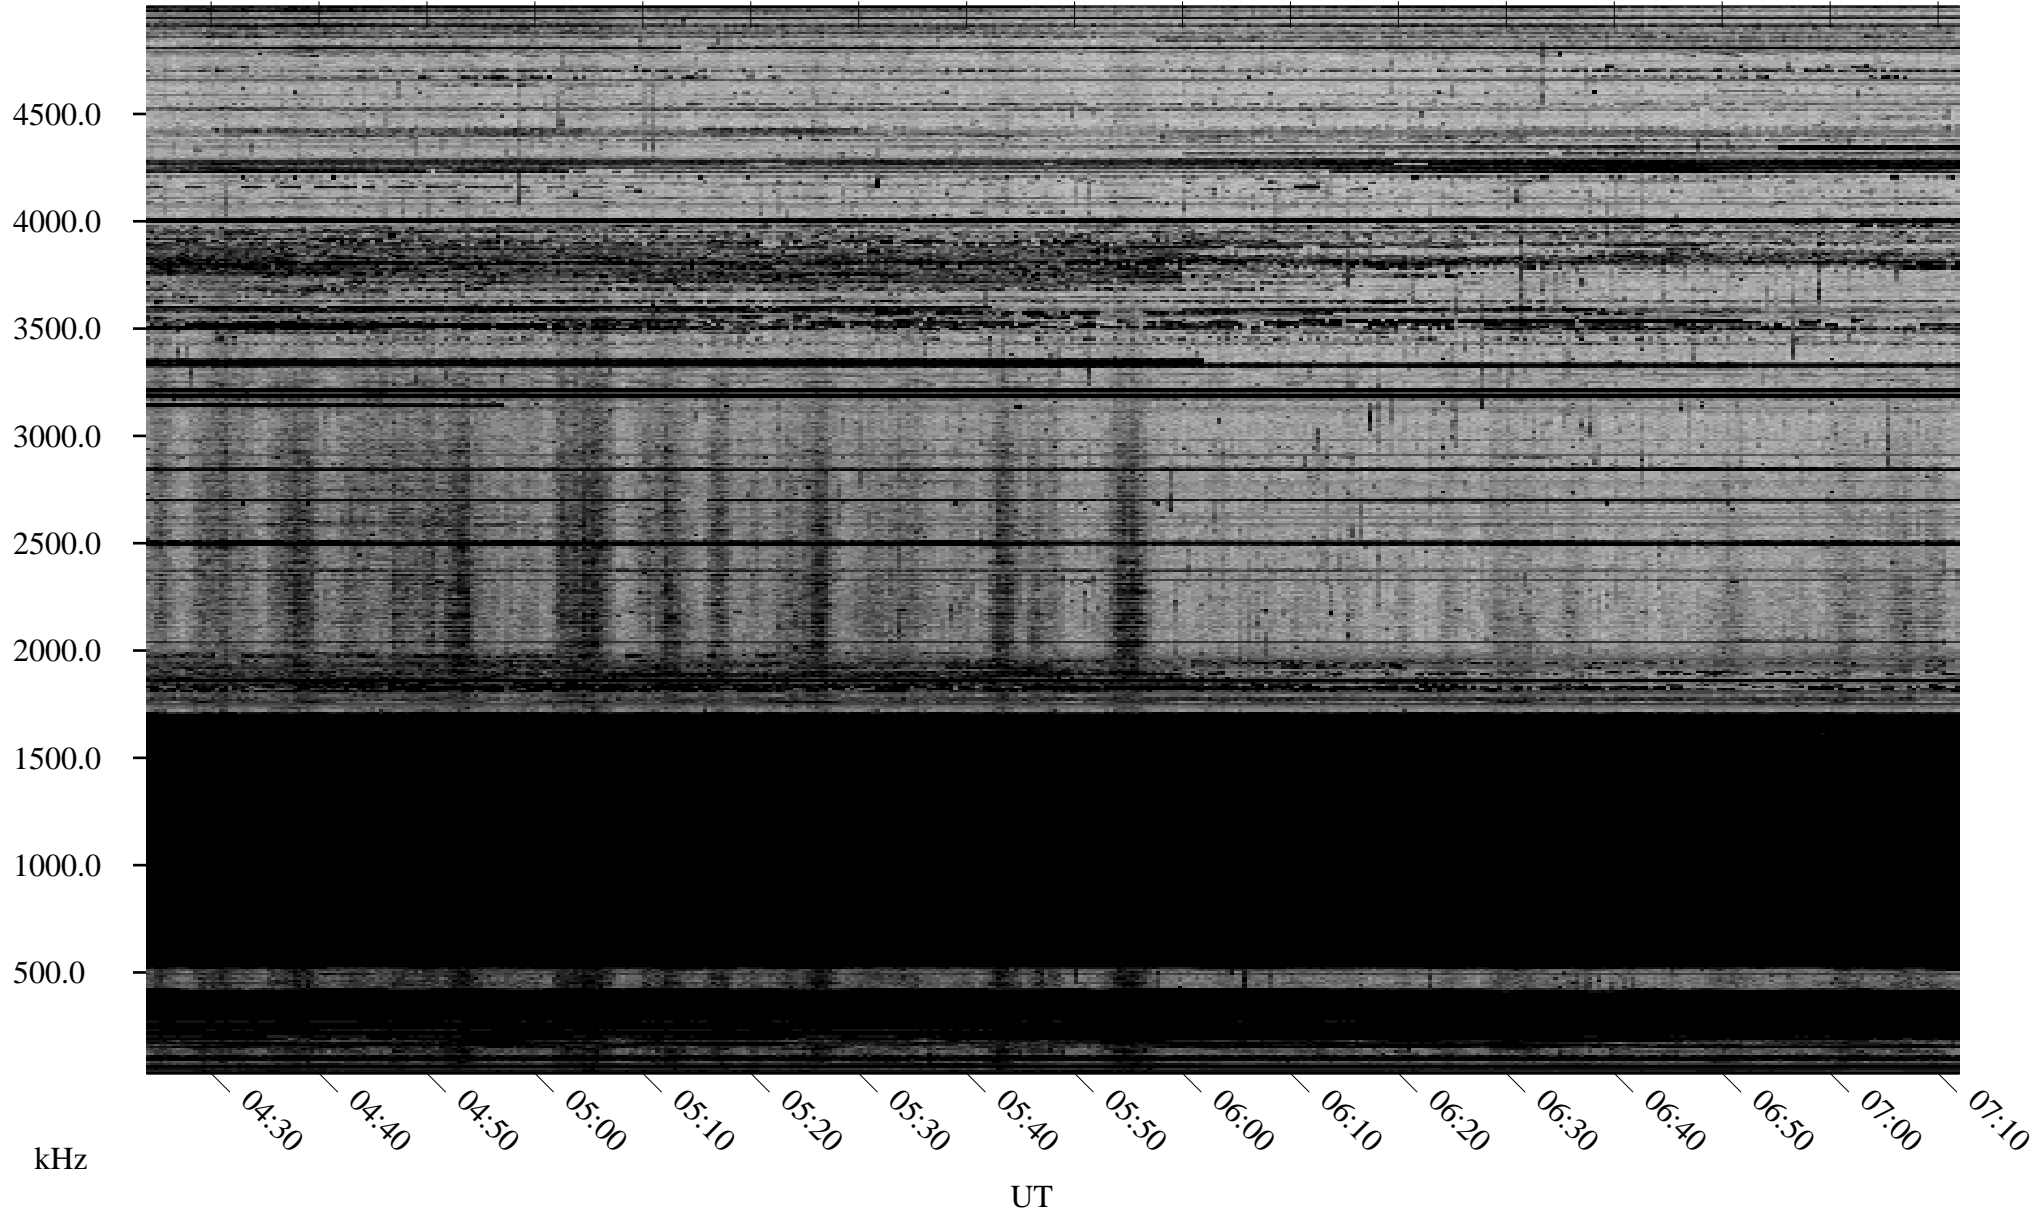

# 01/16/2010 Churchill, Manitoba

Linear Scale Black = 161 White = 15

ch10016l.r00SUm max\_12

Page 1

# 01/16/2010 Churchill, Manitoba

Linear Scale    Black = 161    White = 15

ch10016l.r00SUm max\_12

Page 2

# 01/17/2010 Churchill, Manitoba

Linear Scale    Black = 161    White = 15

ch10016l.r00SUm max\_12

Page 3

# 01/17/2010 Churchill, Manitoba

Linear Scale    Black = 161    White = 15

ch10016l.r00SUm max\_12

Page 4