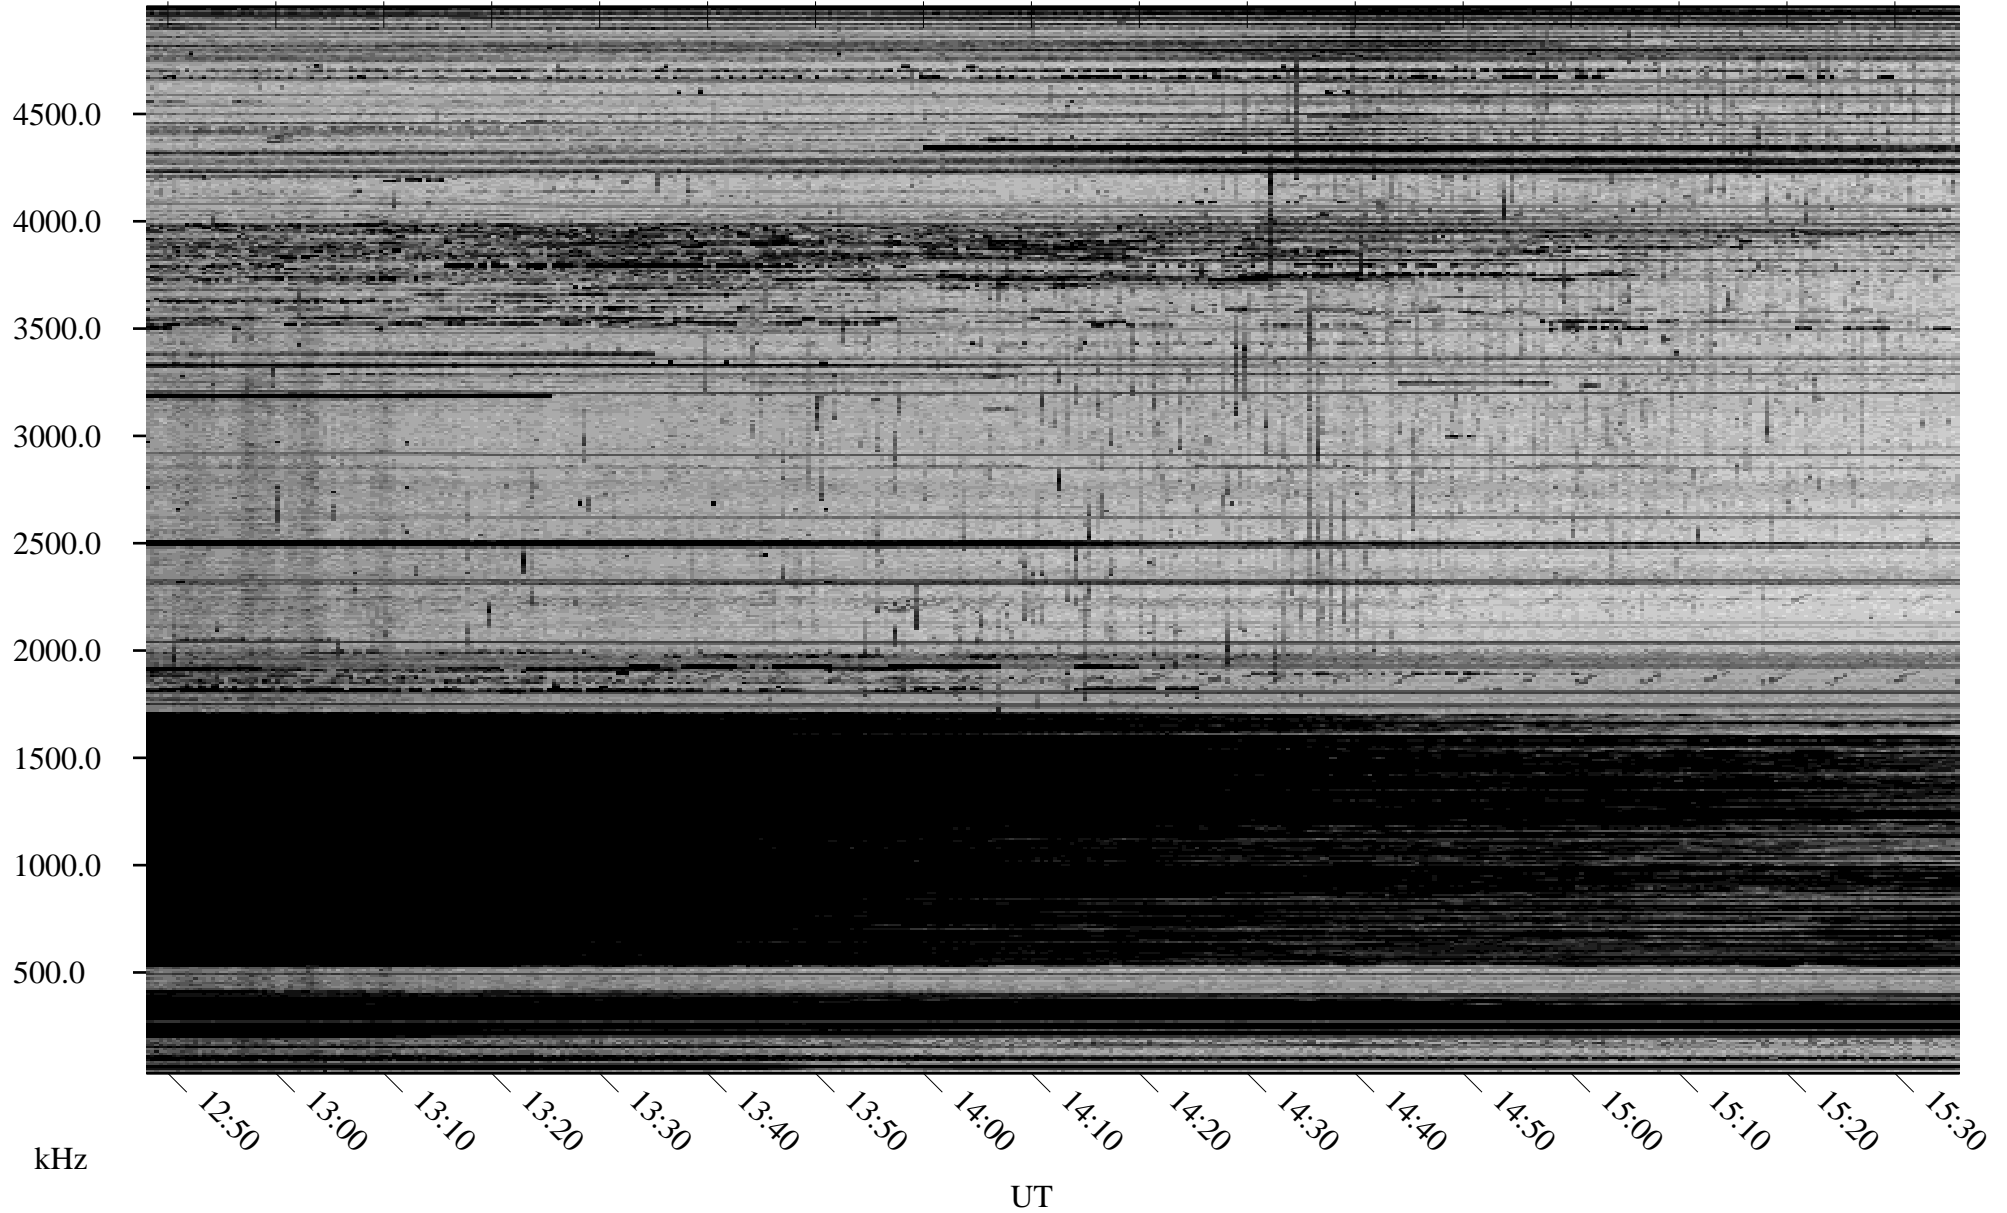

# 01/17/2010 Churchill, Manitoba

Linear Scale    Black = 161    White = 15

ch10016l.r00SUm max\_12

Page 6

# 01/17/2010 Churchill, Manitoba

Linear Scale    Black = 161    White = 15

ch10016l.r00SUm max\_12

Page 7

# 01/17/2010 Churchill, Manitoba

Linear Scale    Black = 161    White = 15

ch10016l.r00SUm max\_12