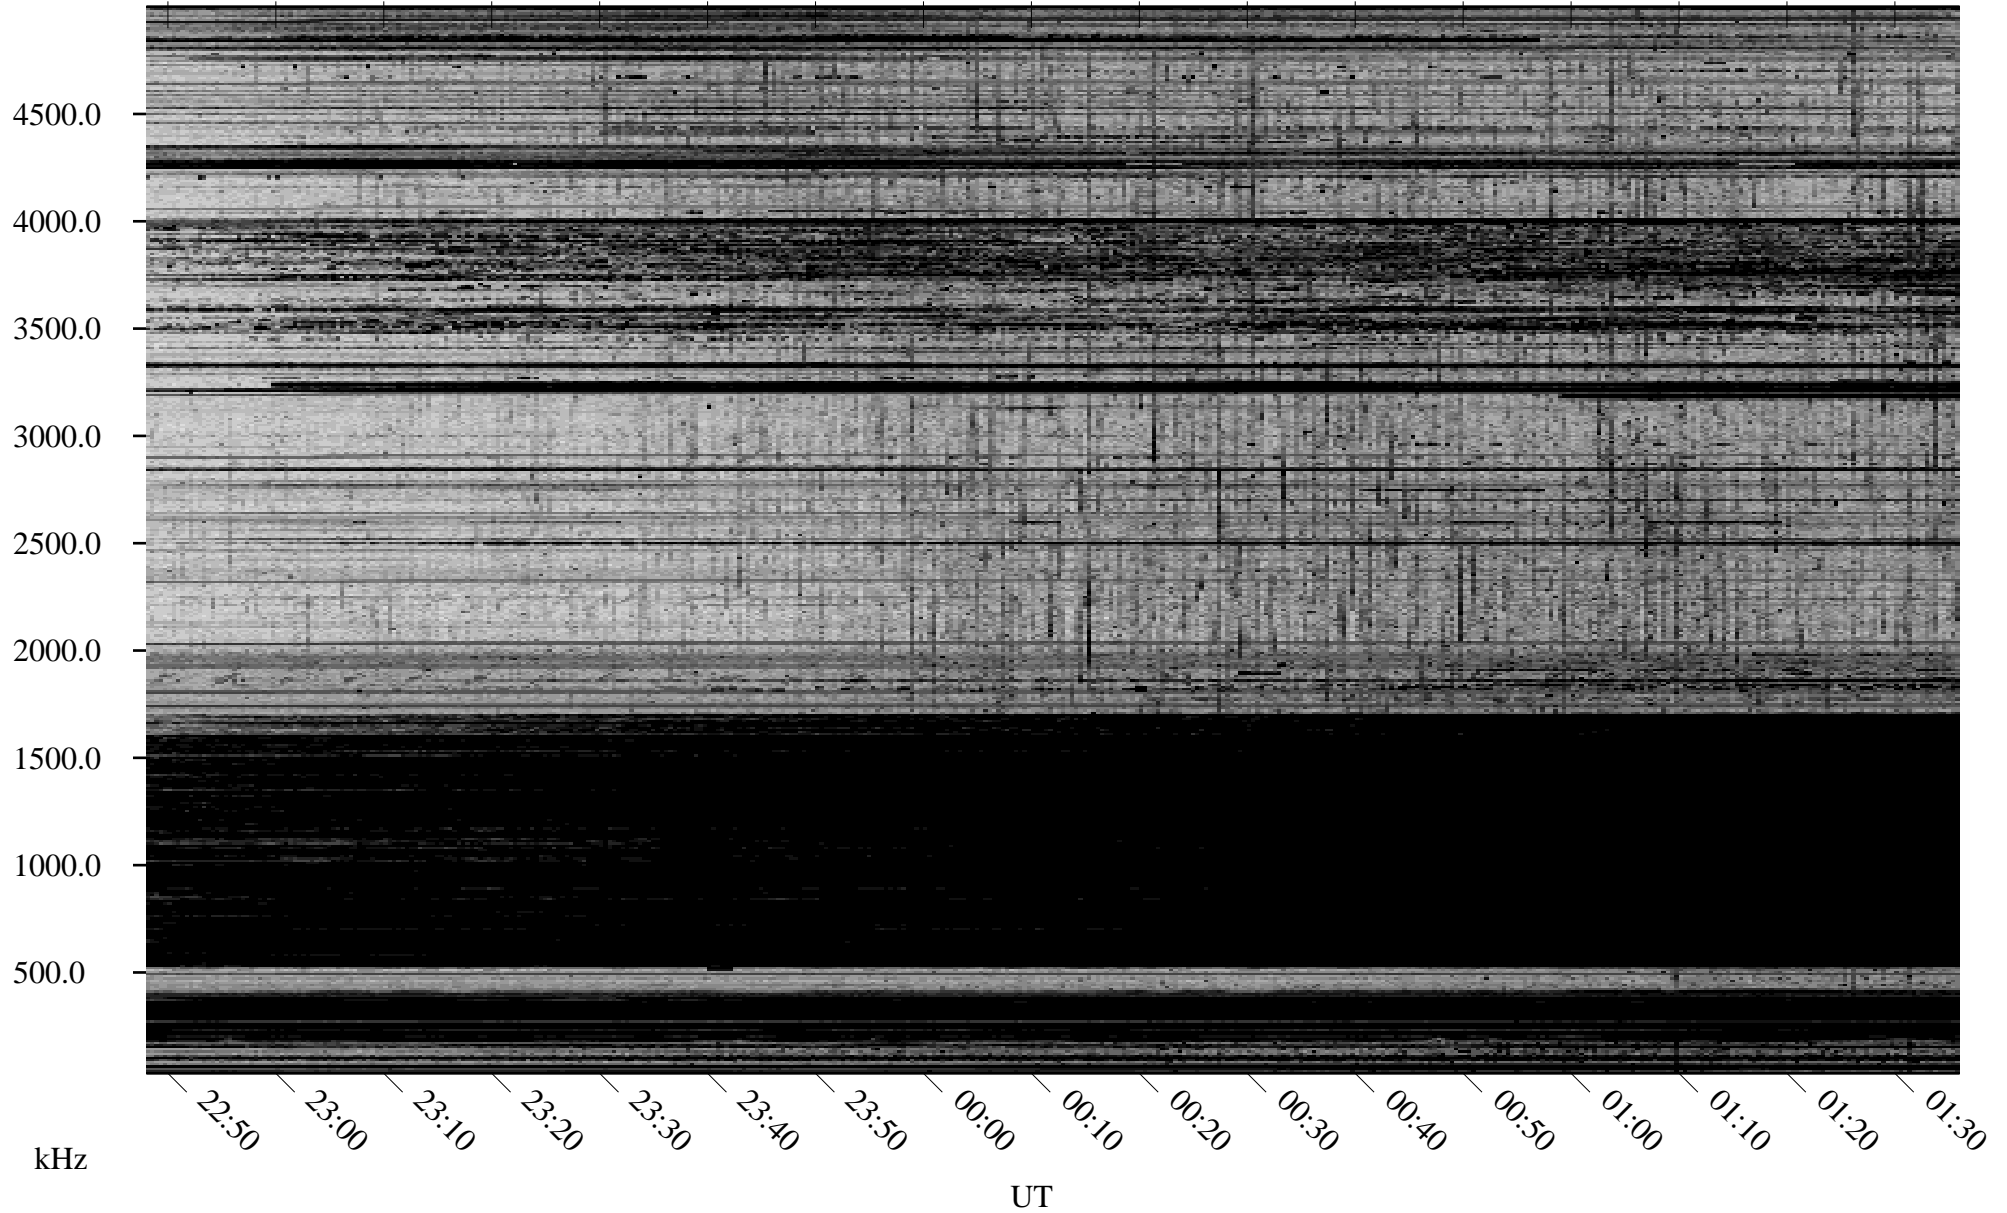

# 01/16/2010 Churchill, Manitoba

Linear Scale Black = 161 White = 15

ch10016l.r00SUm max\_12

Page 1

# 01/16/2010 Churchill, Manitoba

Linear Scale    Black = 161    White = 15

ch10016l.r00SUm max\_12

Page 2

# 01/17/2010 Churchill, Manitoba

Linear Scale    Black = 161    White = 15

ch10016l.r00SUm max\_12

Page 3

# 01/17/2010 Churchill, Manitoba

Linear Scale    Black = 161    White = 15

ch10016l.r00SUm max\_12

Page 4