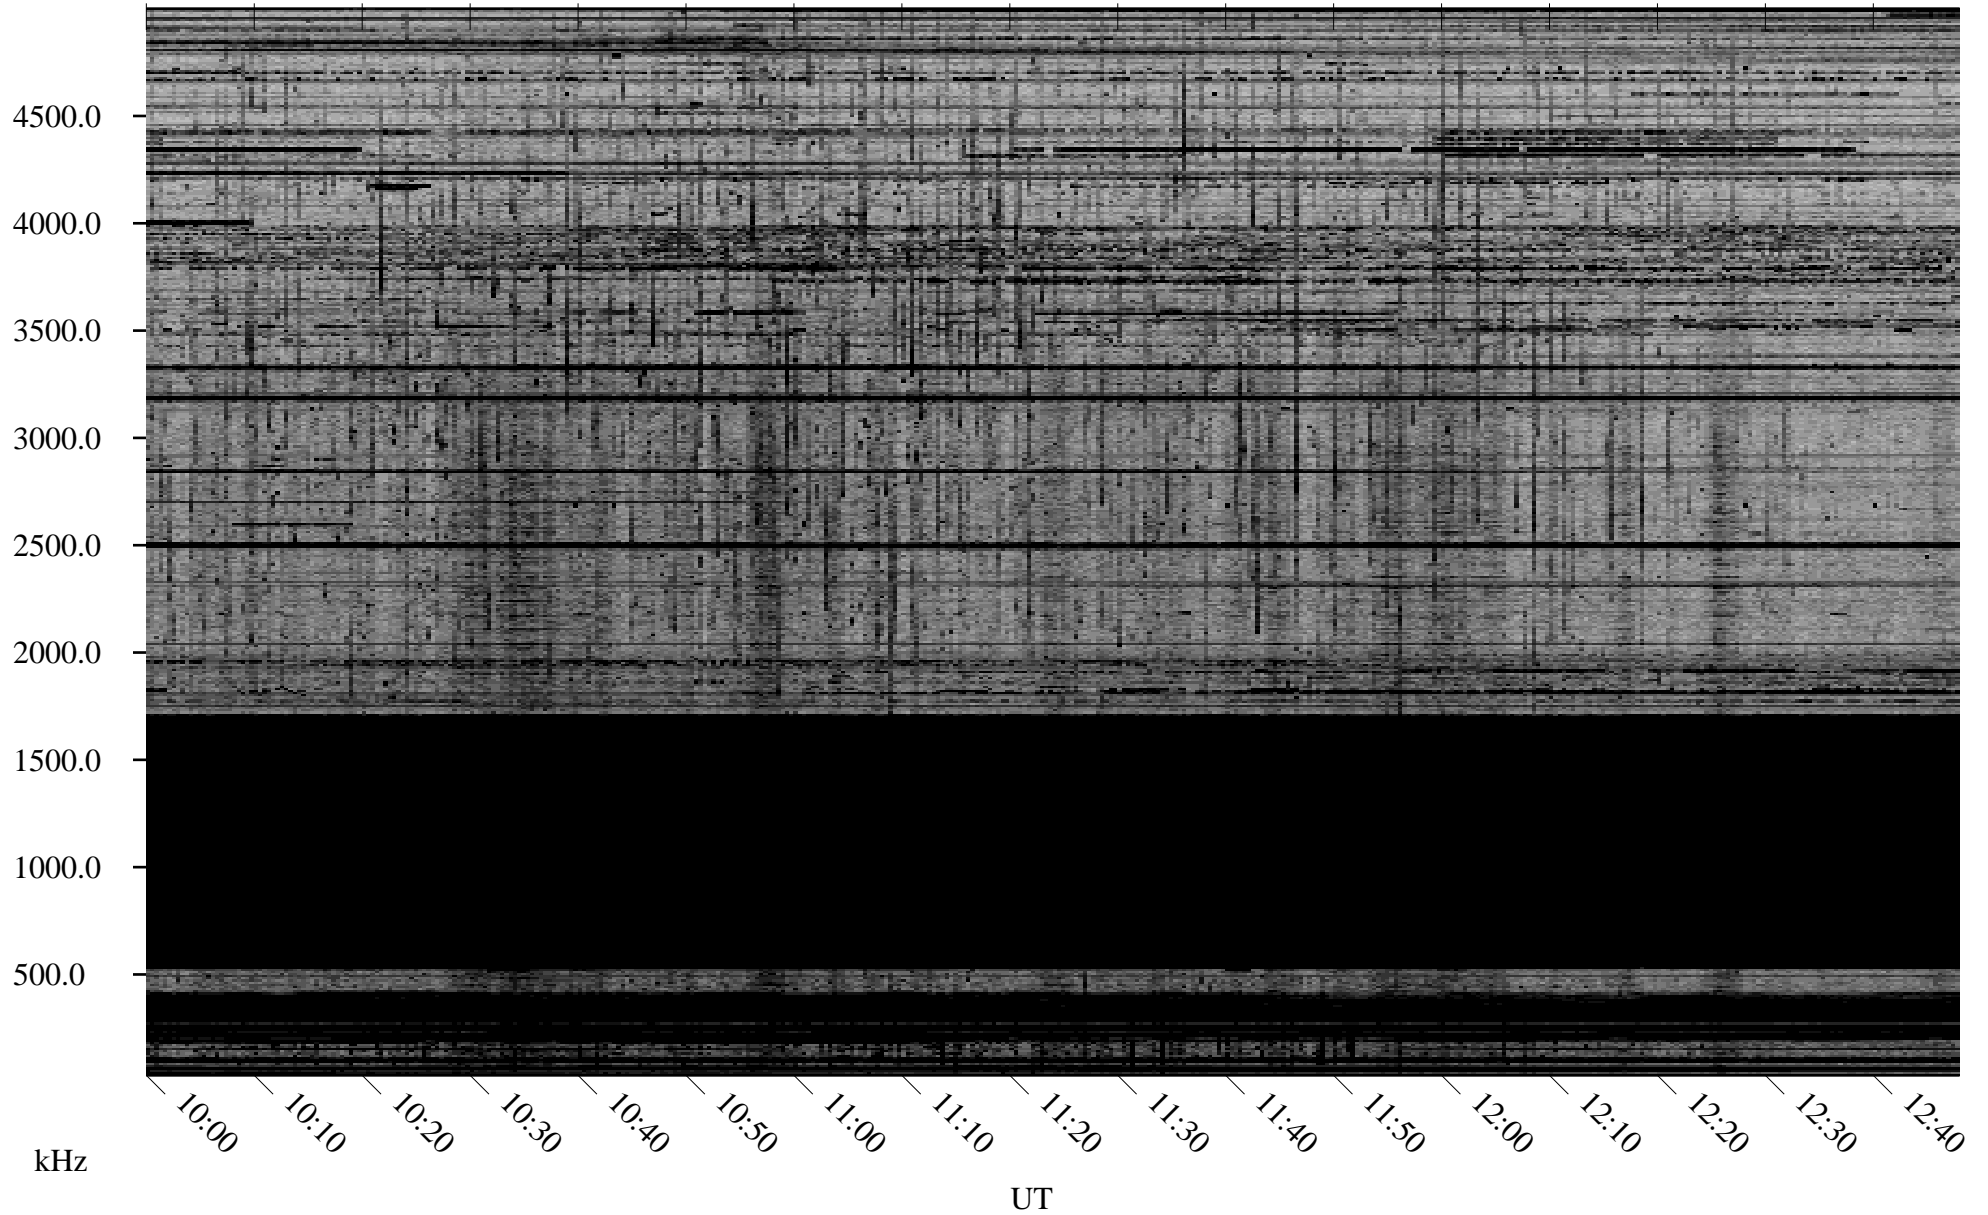

# 01/17/2010 Churchill, Manitoba

Linear Scale    Black = 161    White = 15

ch10016l.r00SUm max\_12

Page 5

# 01/17/2010 Churchill, Manitoba

Linear Scale    Black = 161    White = 15

ch10016l.r00SUm max\_12

Page 6