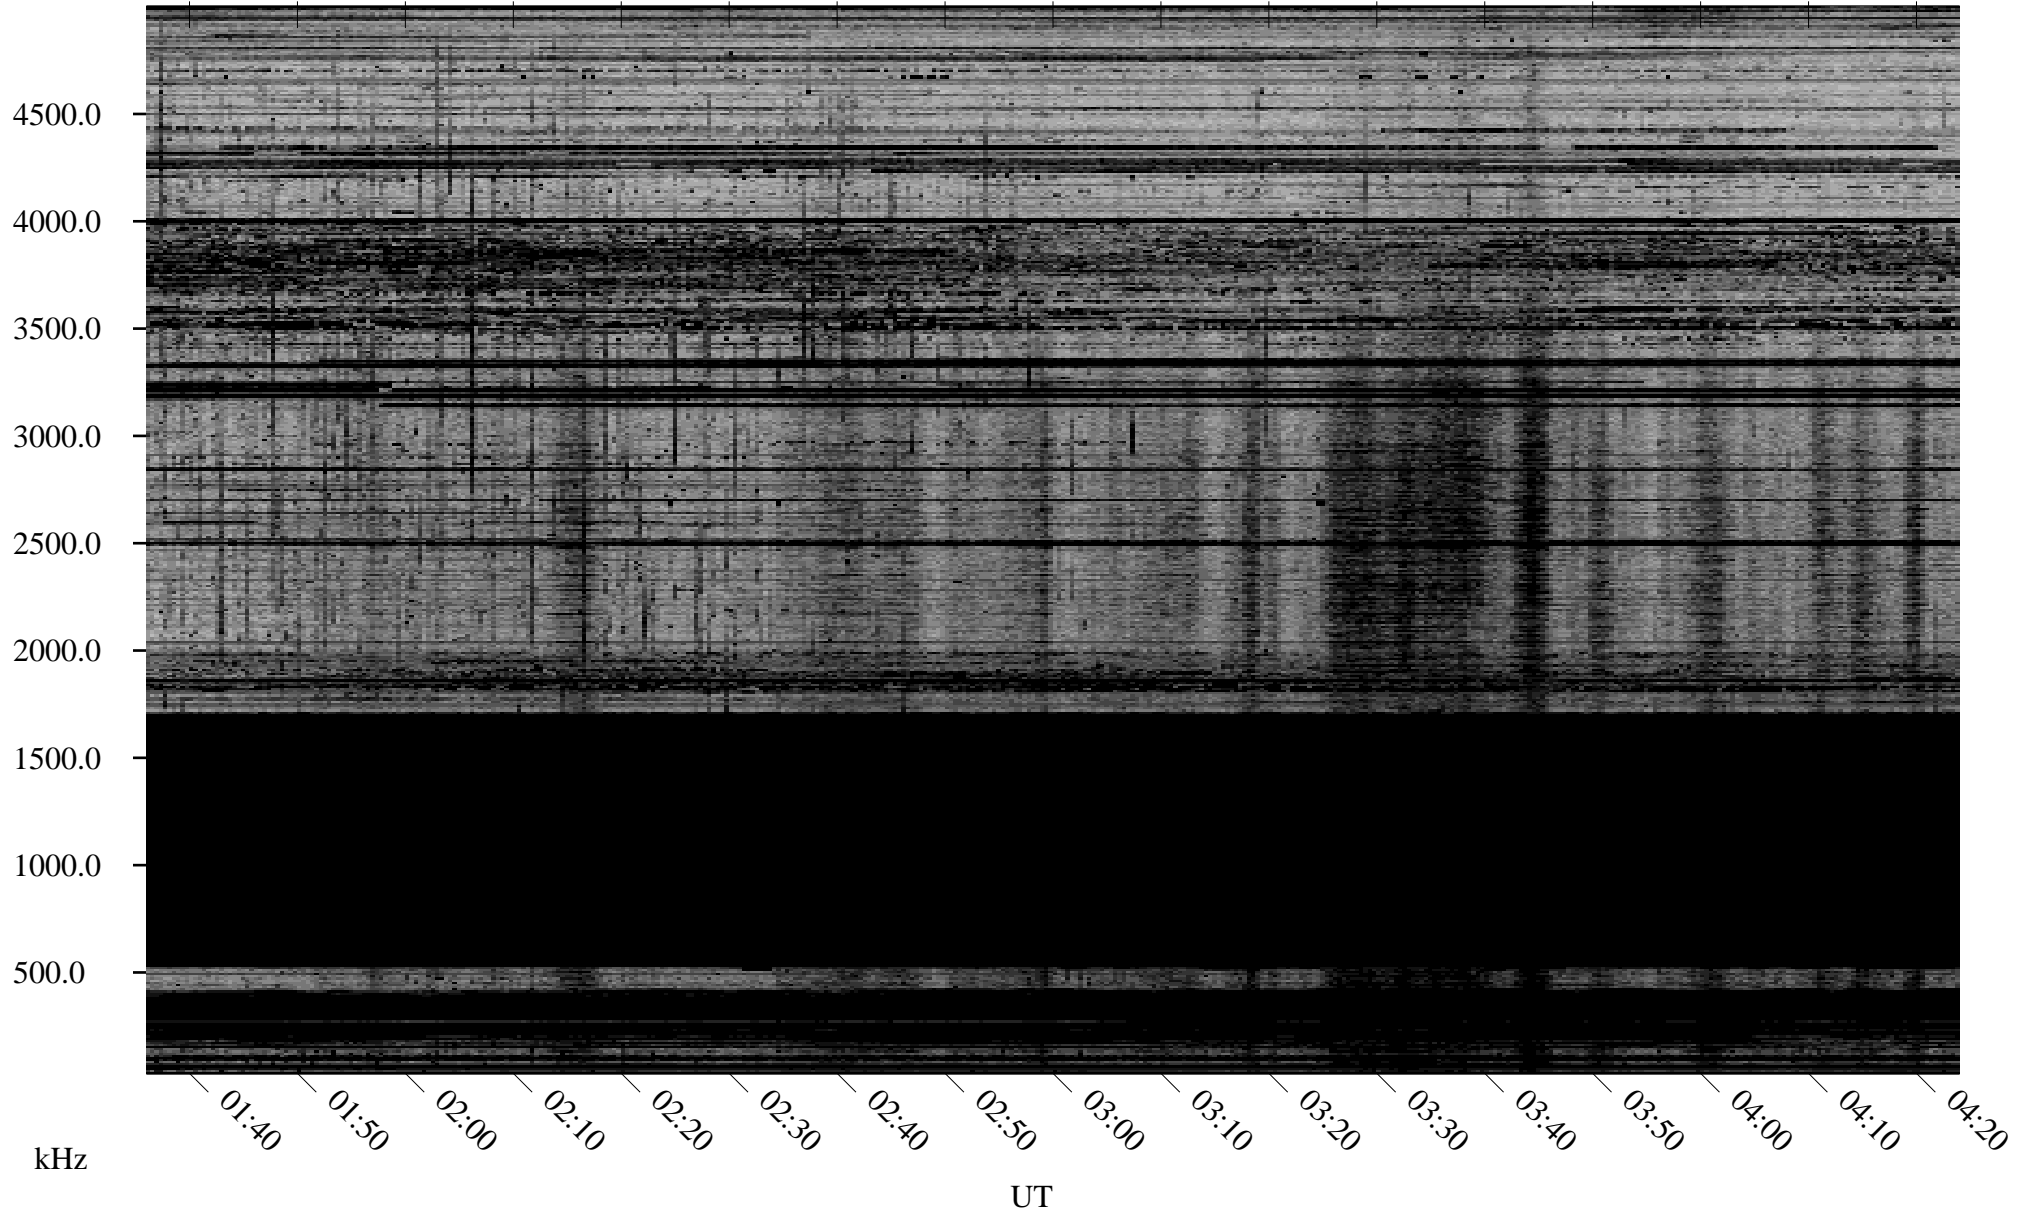

# 01/16/2010 Churchill, Manitoba

Linear Scale Black = 161 White = 15

ch10016l.r00SUm max\_12

Page 1

# 01/16/2010 Churchill, Manitoba

Linear Scale    Black = 161    White = 15

ch10016l.r00SUm max\_12

Page 2

# 01/17/2010 Churchill, Manitoba

Linear Scale    Black = 161    White = 15

ch10016l.r00SUm max\_12

Page 3

# 01/17/2010 Churchill, Manitoba

Linear Scale    Black = 161    White = 15

ch10016l.r00SUm max\_12

Page 4