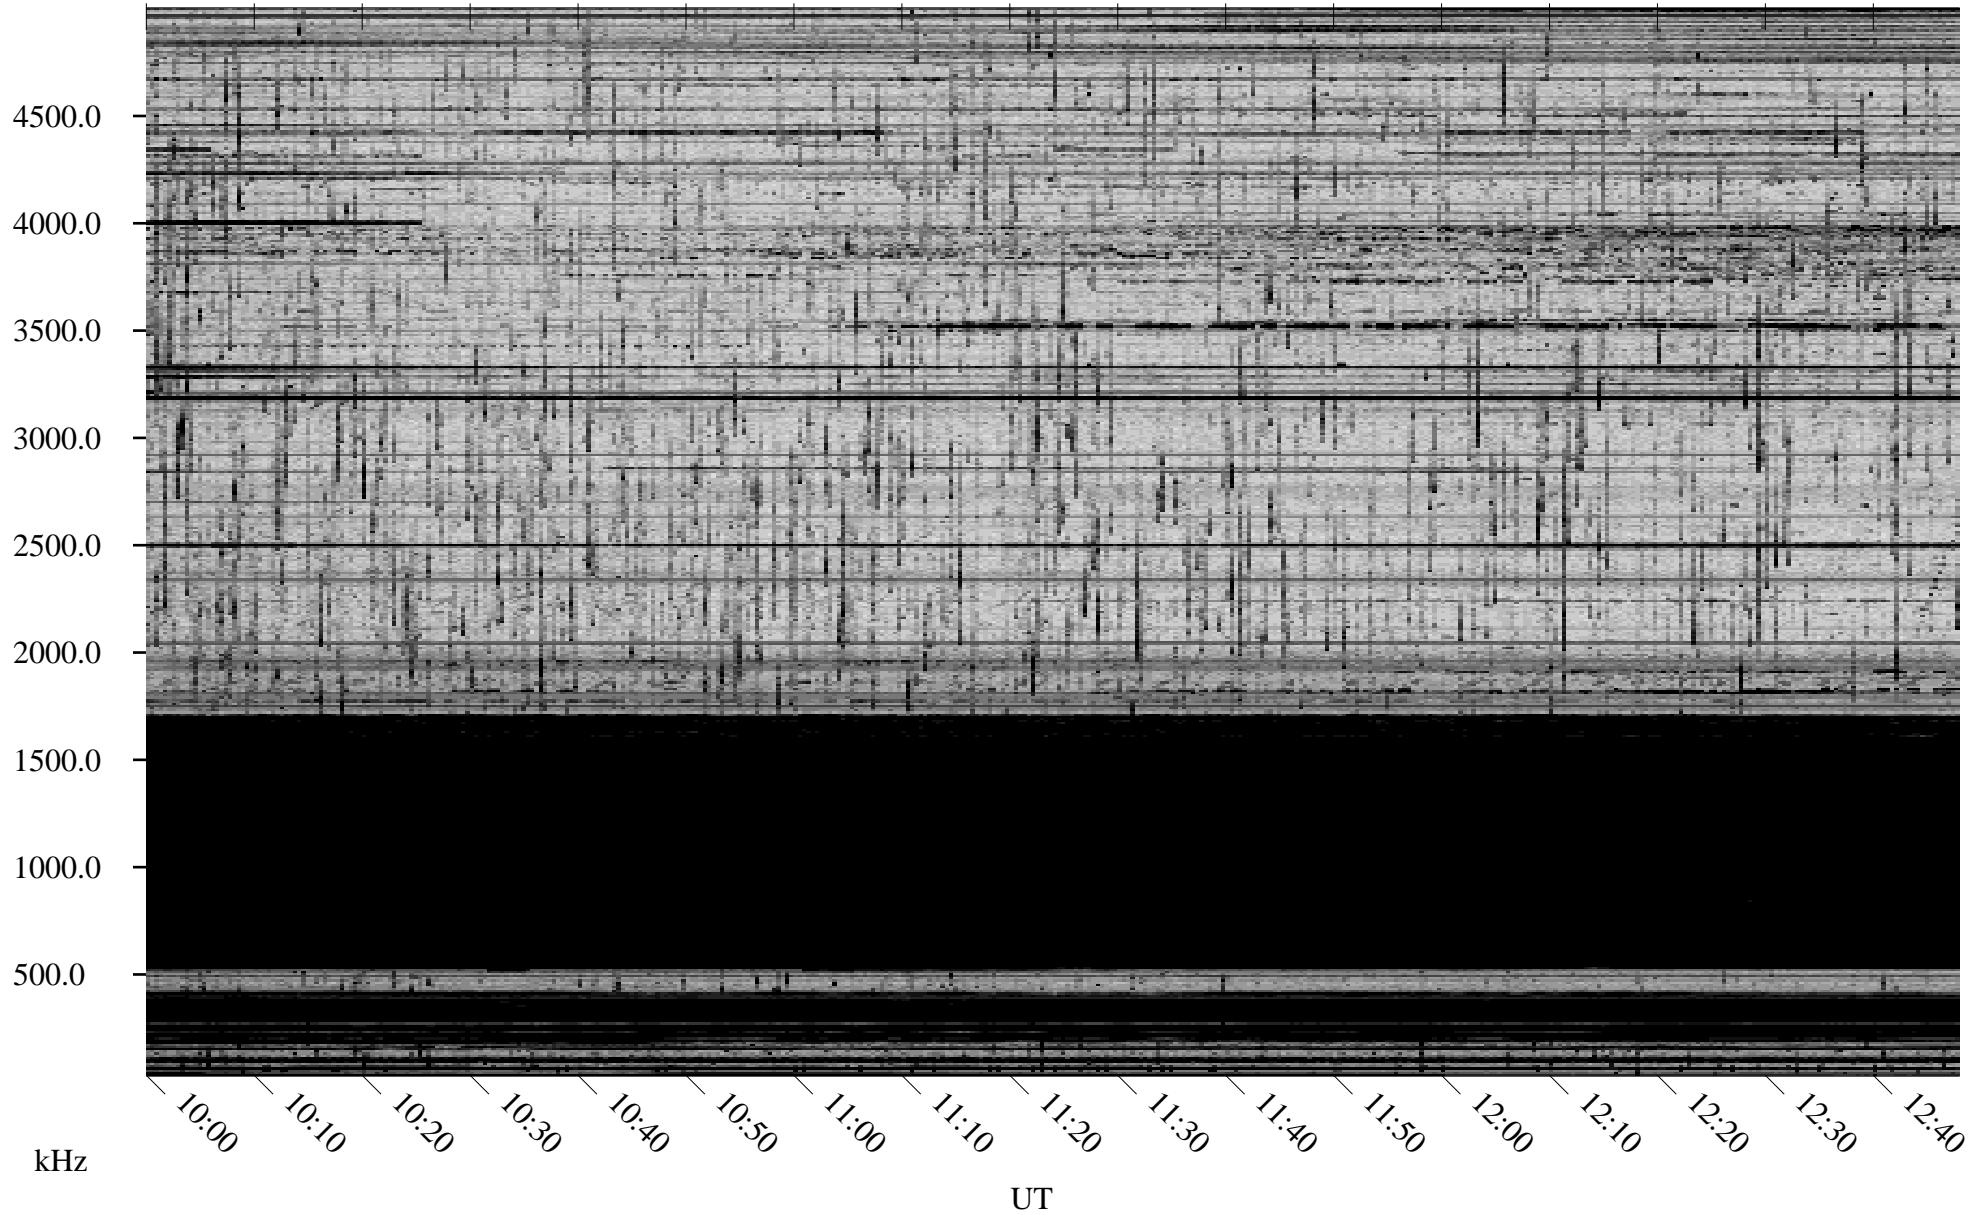

01/18/2010 Churchill, Manitoba

Linear Scale Black = 161 White = 15

ch10018l.r00SUm max_12

Page 1

01/18/2010 Churchill, Manitoba

Linear Scale Black = 161 White = 15

ch10018l.r00SUm max_12

Page 2

01/19/2010 Churchill, Manitoba

Linear Scale Black = 161 White = 15

ch10018l.r00SUm max_12

Page 3

01/19/2010 Churchill, Manitoba

Linear Scale Black = 161 White = 15

ch10018l.r00SUm max_12

Page 4

01/19/2010 Churchill, Manitoba

Linear Scale Black = 161 White = 15

ch10018l.r00SUm max_12

Page 5

01/19/2010 Churchill, Manitoba

Linear Scale Black = 161 White = 15

ch10018l.r00SUm max_12

Page 6

01/19/2010 Churchill, Manitoba

Linear Scale Black = 161 White = 15

ch10018l.r00SUm max_12

Page 7

01/19/2010 Churchill, Manitoba

Linear Scale Black = 161 White = 15

ch10018l.r00SUm max_12