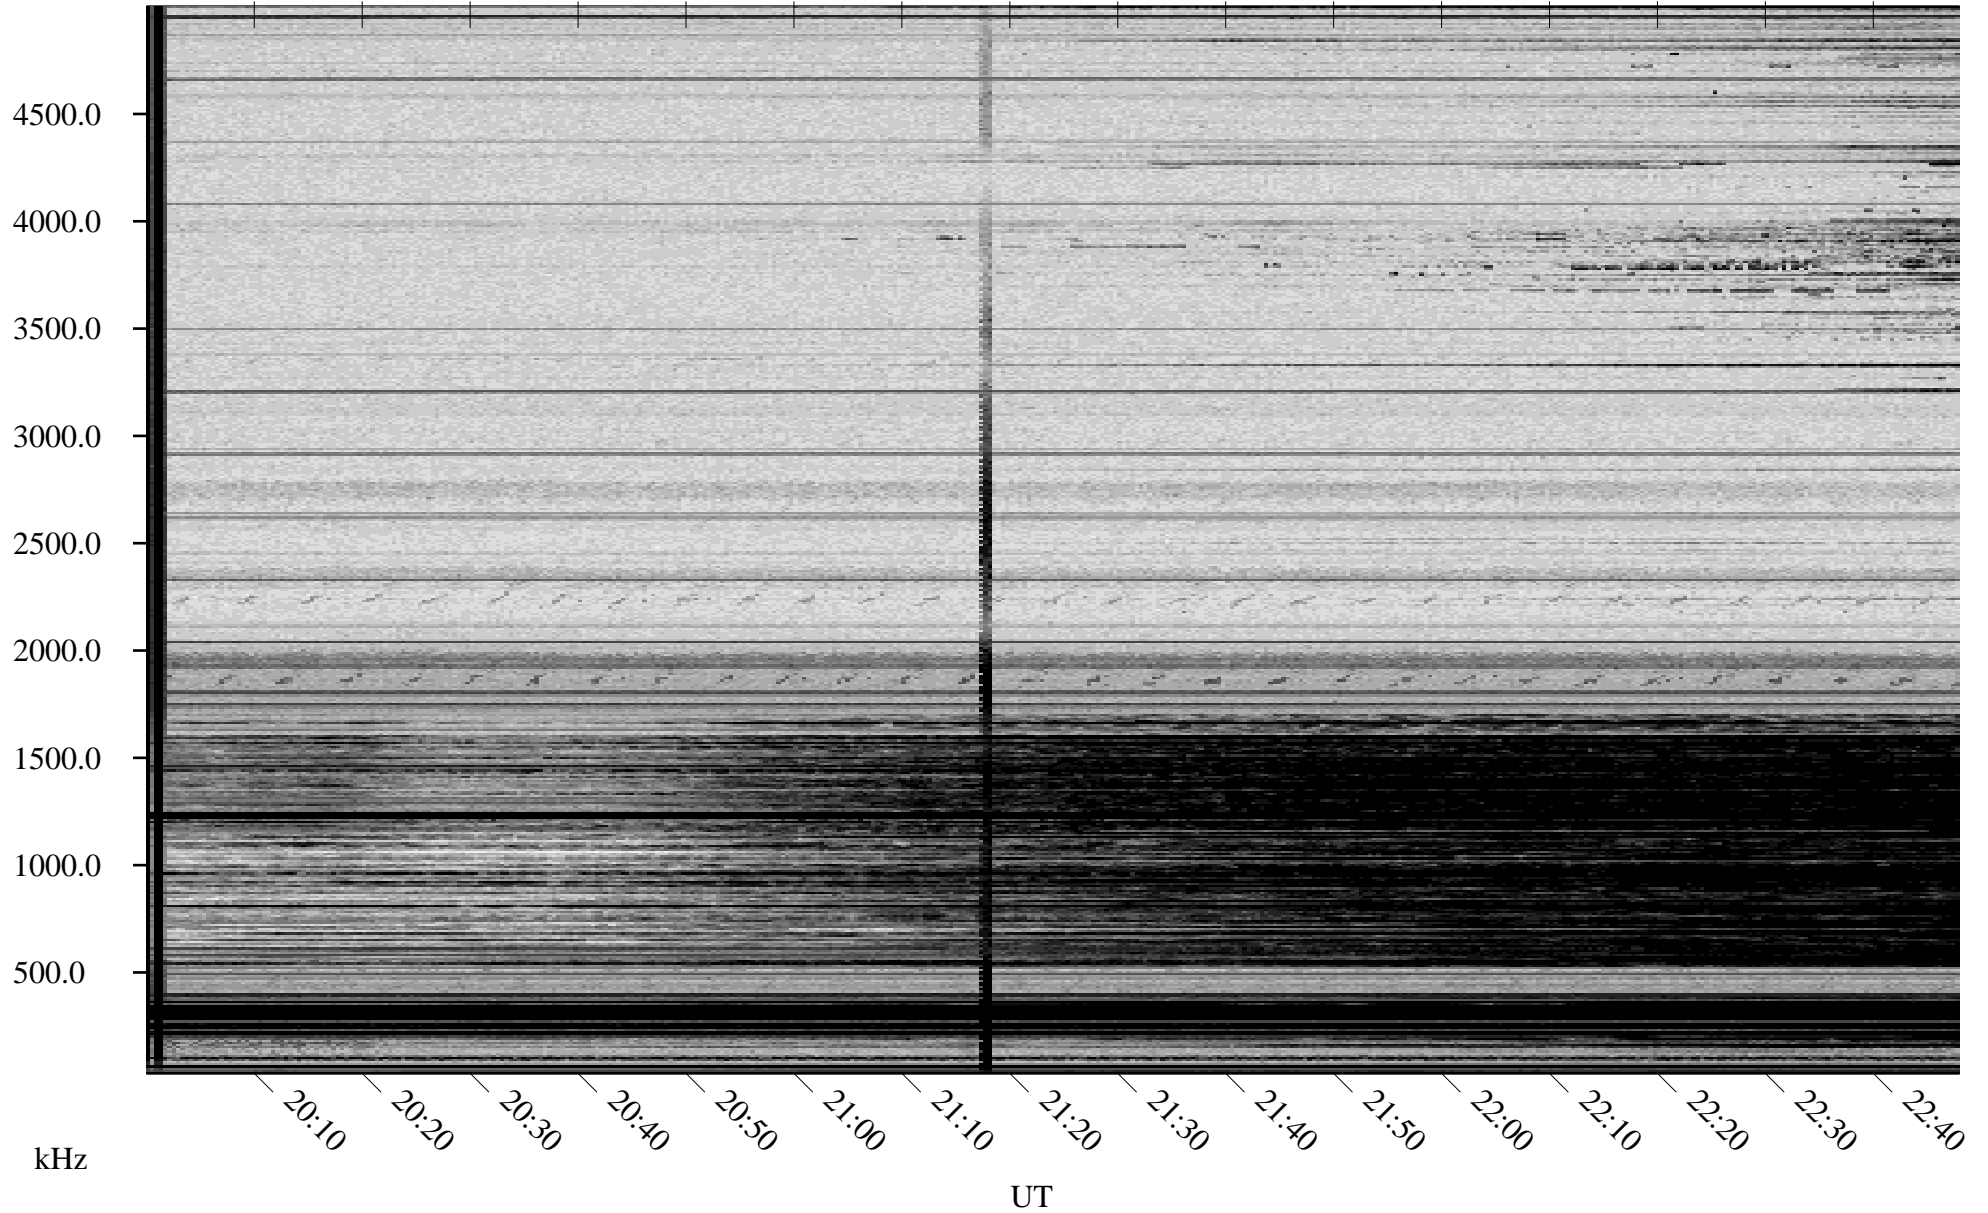

01/18/2010 Churchill, Manitoba

Linear Scale Black = 161 White = 15

ch10018l.r00SUm max_12

Page 1

01/18/2010 Churchill, Manitoba

Linear Scale Black = 161 White = 15

ch10018l.r00SUm max_12

Page 2

01/19/2010 Churchill, Manitoba

Linear Scale Black = 161 White = 15

ch10018l.r00SUm max_12

Page 3

01/19/2010 Churchill, Manitoba

Linear Scale Black = 161 White = 15

ch10018l.r00SUm max_12

Page 4

01/19/2010 Churchill, Manitoba

Linear Scale Black = 161 White = 15

ch10018l.r00SUm max_12

Page 5

01/19/2010 Churchill, Manitoba

Linear Scale Black = 161 White = 15

ch10018l.r00SUm max_12

Page 6

01/19/2010 Churchill, Manitoba

Linear Scale Black = 161 White = 15

ch10018l.r00SUm max_12

Page 7

01/19/2010 Churchill, Manitoba

Linear Scale Black = 161 White = 15

ch10018l.r00SUm max_12