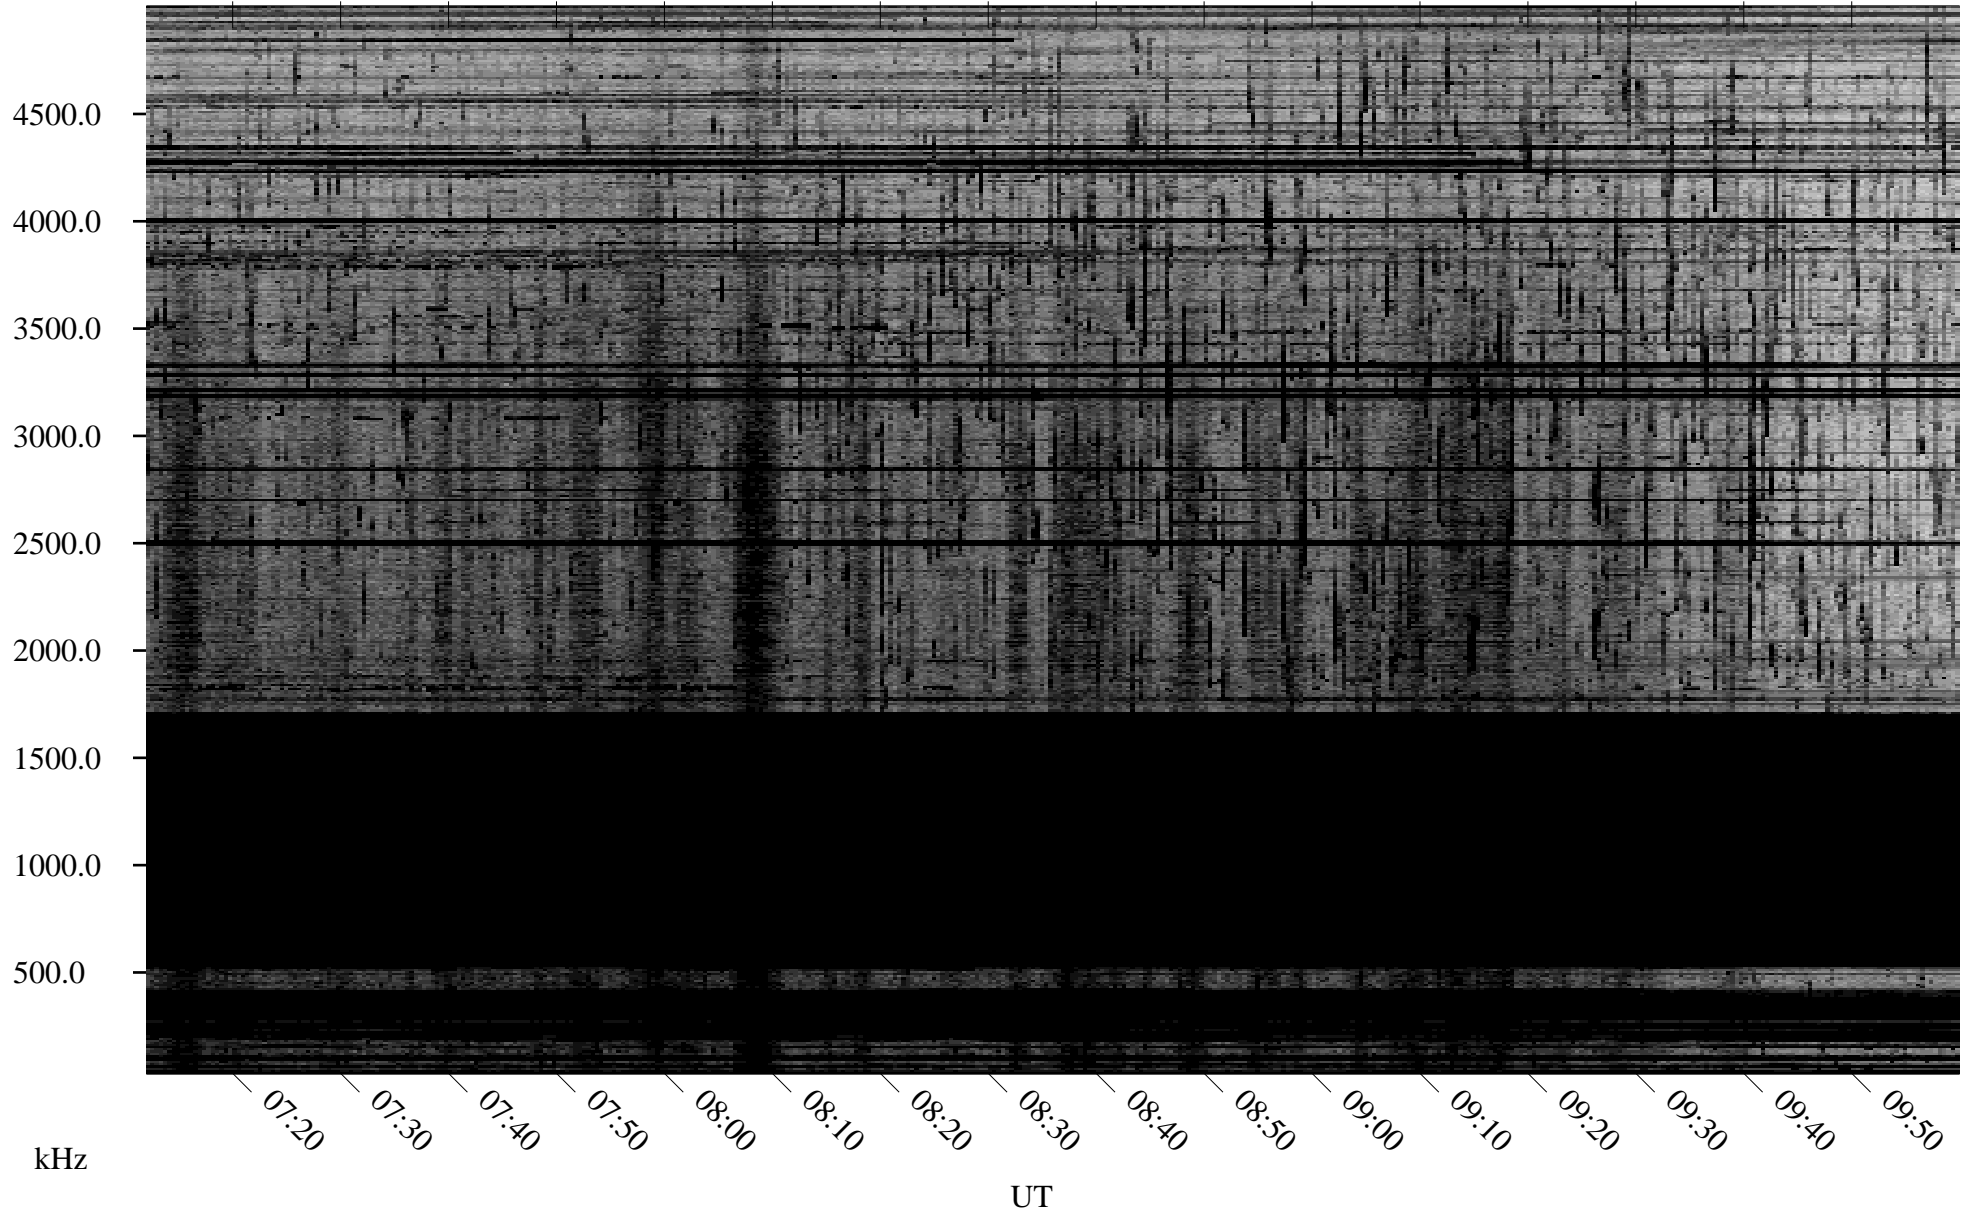

01/18/2010 Churchill, Manitoba

Linear Scale Black = 161 White = 15

ch10018l.r00SUm max_12

Page 1

01/18/2010 Churchill, Manitoba

Linear Scale Black = 161 White = 15

ch10018l.r00SUm max_12

Page 2

01/19/2010 Churchill, Manitoba

Linear Scale Black = 161 White = 15

ch10018l.r00SUm max_12

Page 3

01/19/2010 Churchill, Manitoba

Linear Scale Black = 161 White = 15

ch10018l.r00SUm max_12

Page 4

01/19/2010 Churchill, Manitoba

Linear Scale Black = 161 White = 15

ch10018l.r00SUm max_12

Page 5

01/19/2010 Churchill, Manitoba

Linear Scale Black = 161 White = 15

ch10018l.r00SUm max_12

Page 6

01/19/2010 Churchill, Manitoba

Linear Scale Black = 161 White = 15

ch10018l.r00SUm max_12

Page 7

01/19/2010 Churchill, Manitoba

Linear Scale Black = 161 White = 15

ch10018l.r00SUm max_12