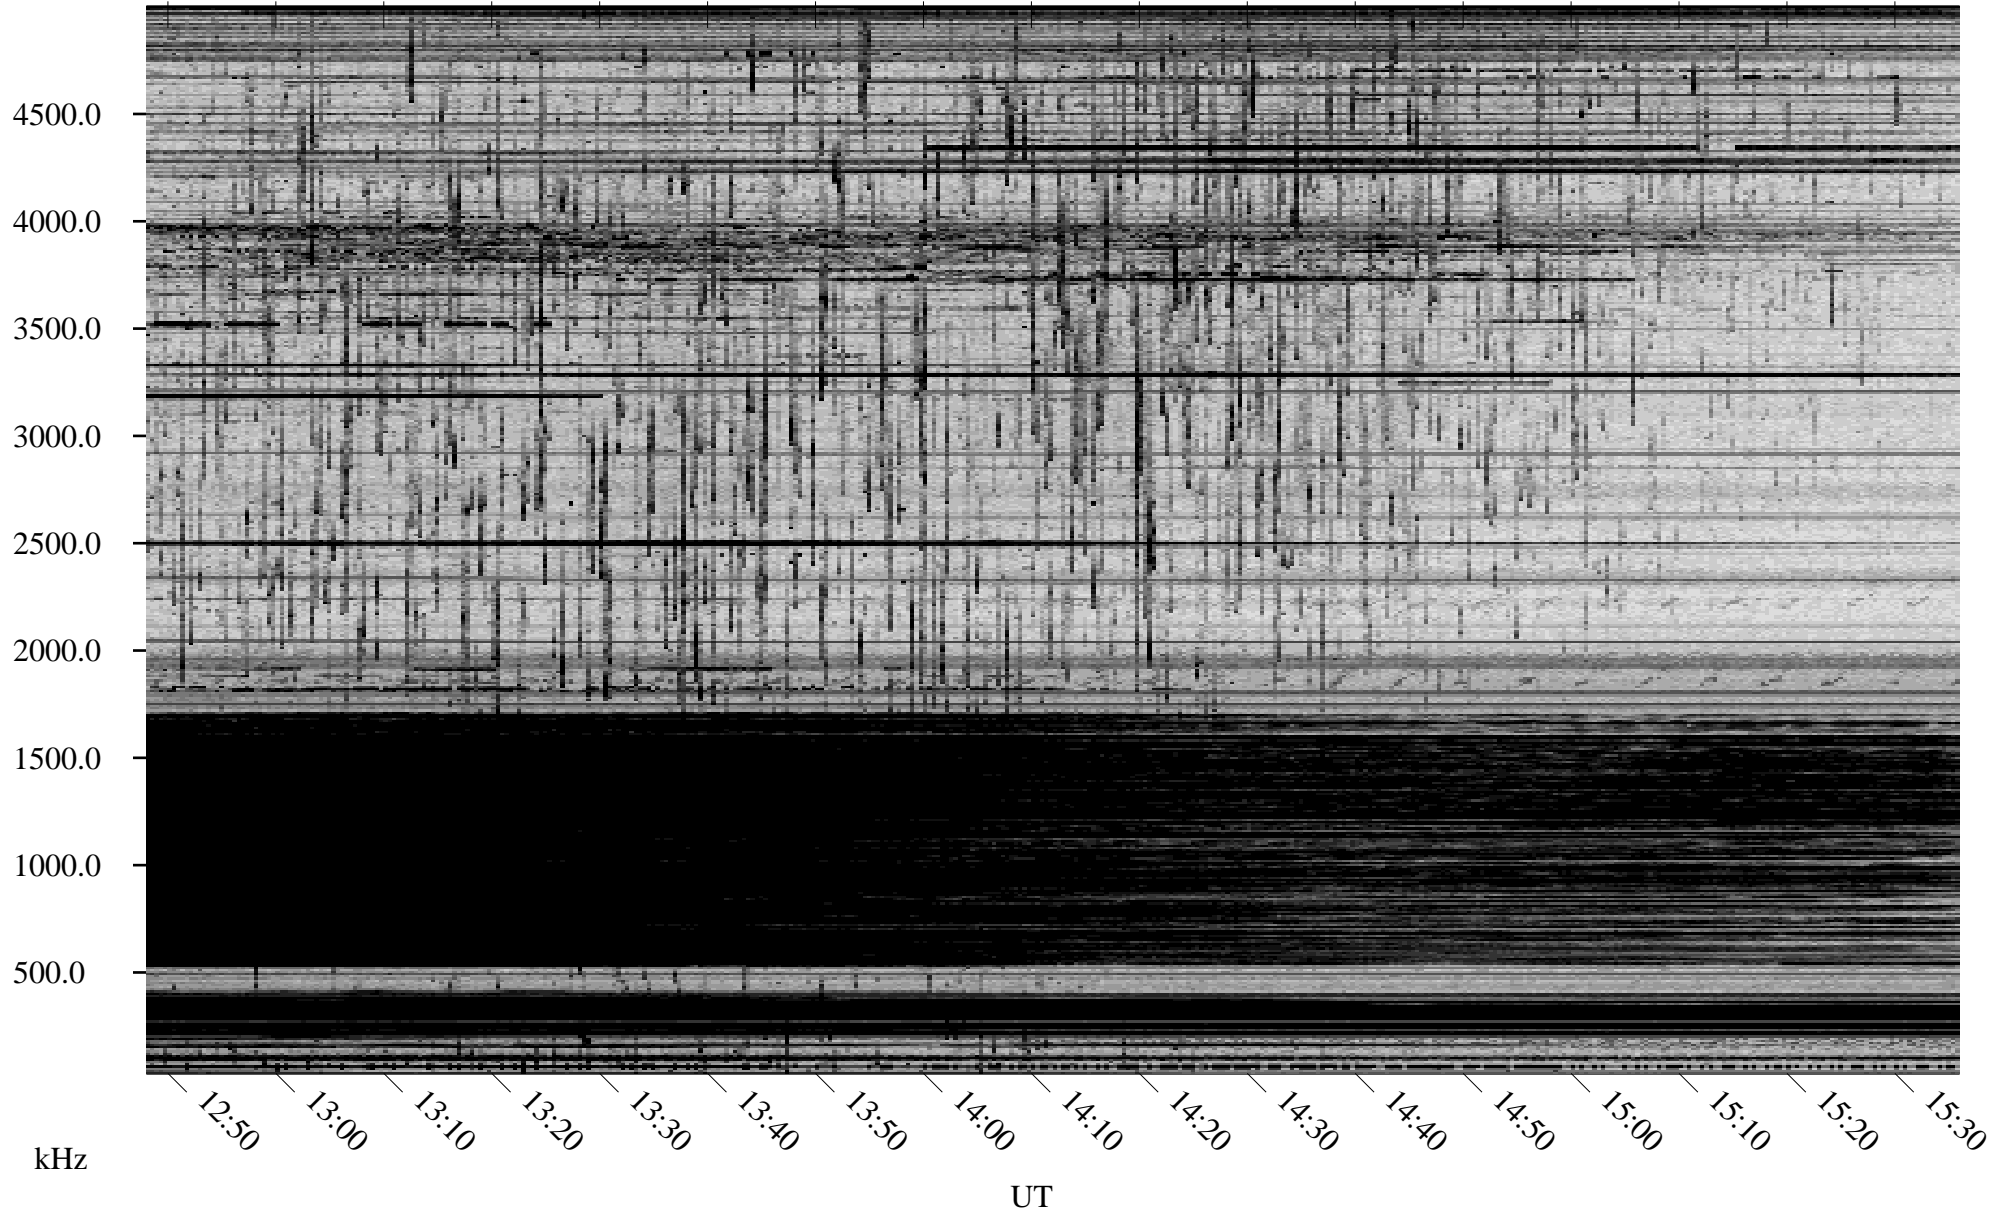

01/18/2010 Churchill, Manitoba

Linear Scale Black = 161 White = 15

ch10018l.r00SUm max_12

Page 1

01/18/2010 Churchill, Manitoba

Linear Scale Black = 161 White = 15

ch10018l.r00SUm max_12

Page 2

01/19/2010 Churchill, Manitoba

Linear Scale Black = 161 White = 15

ch10018l.r00SUm max_12

Page 3

01/19/2010 Churchill, Manitoba

Linear Scale Black = 161 White = 15

ch10018l.r00SUm max_12

Page 4

01/19/2010 Churchill, Manitoba

Linear Scale Black = 161 White = 15

ch10018l.r00SUm max_12

Page 5

01/19/2010 Churchill, Manitoba

Linear Scale Black = 161 White = 15

ch10018l.r00SUm max_12

Page 6

01/19/2010 Churchill, Manitoba

Linear Scale Black = 161 White = 15

ch10018l.r00SUm max_12

Page 7

01/19/2010 Churchill, Manitoba

Linear Scale Black = 161 White = 15

ch10018l.r00SUm max_12