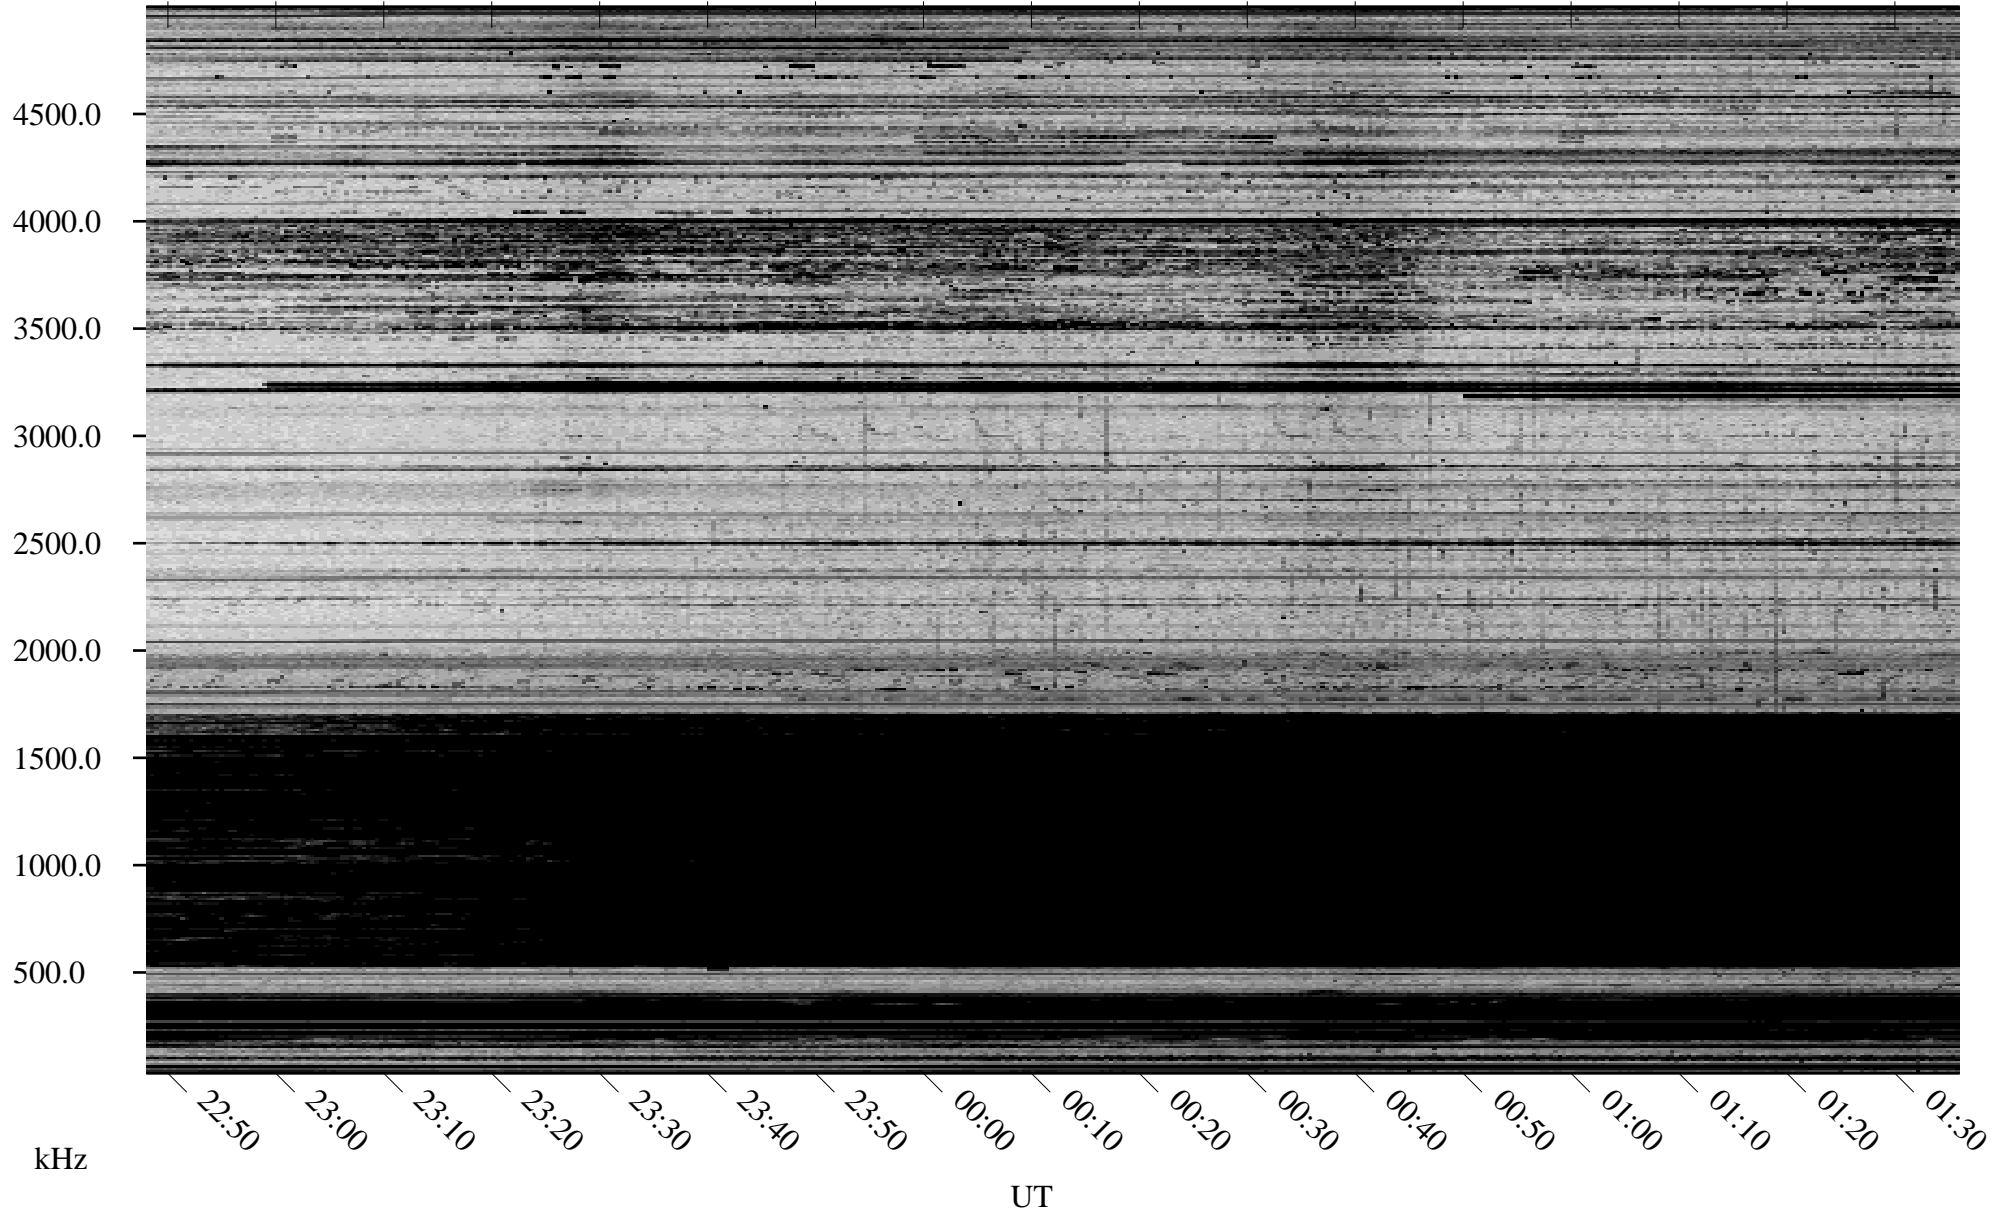

01/18/2010 Churchill, Manitoba

Linear Scale Black = 161 White = 15

ch10018l.r00SUm max_12

Page 1

01/18/2010 Churchill, Manitoba

Linear Scale Black = 161 White = 15

ch10018l.r00SUm max_12

Page 2

01/19/2010 Churchill, Manitoba

Linear Scale Black = 161 White = 15

ch10018l.r00SUm max_12

Page 3

01/19/2010 Churchill, Manitoba

Linear Scale Black = 161 White = 15

ch10018l.r00SUm max_12

Page 4

01/19/2010 Churchill, Manitoba

Linear Scale Black = 161 White = 15

ch10018l.r00SUm max_12

Page 5

01/19/2010 Churchill, Manitoba

Linear Scale Black = 161 White = 15

ch10018l.r00SUm max_12

Page 6

01/19/2010 Churchill, Manitoba

Linear Scale Black = 161 White = 15

ch10018l.r00SUm max_12

Page 7

01/19/2010 Churchill, Manitoba

Linear Scale Black = 161 White = 15

ch10018l.r00SUm max_12