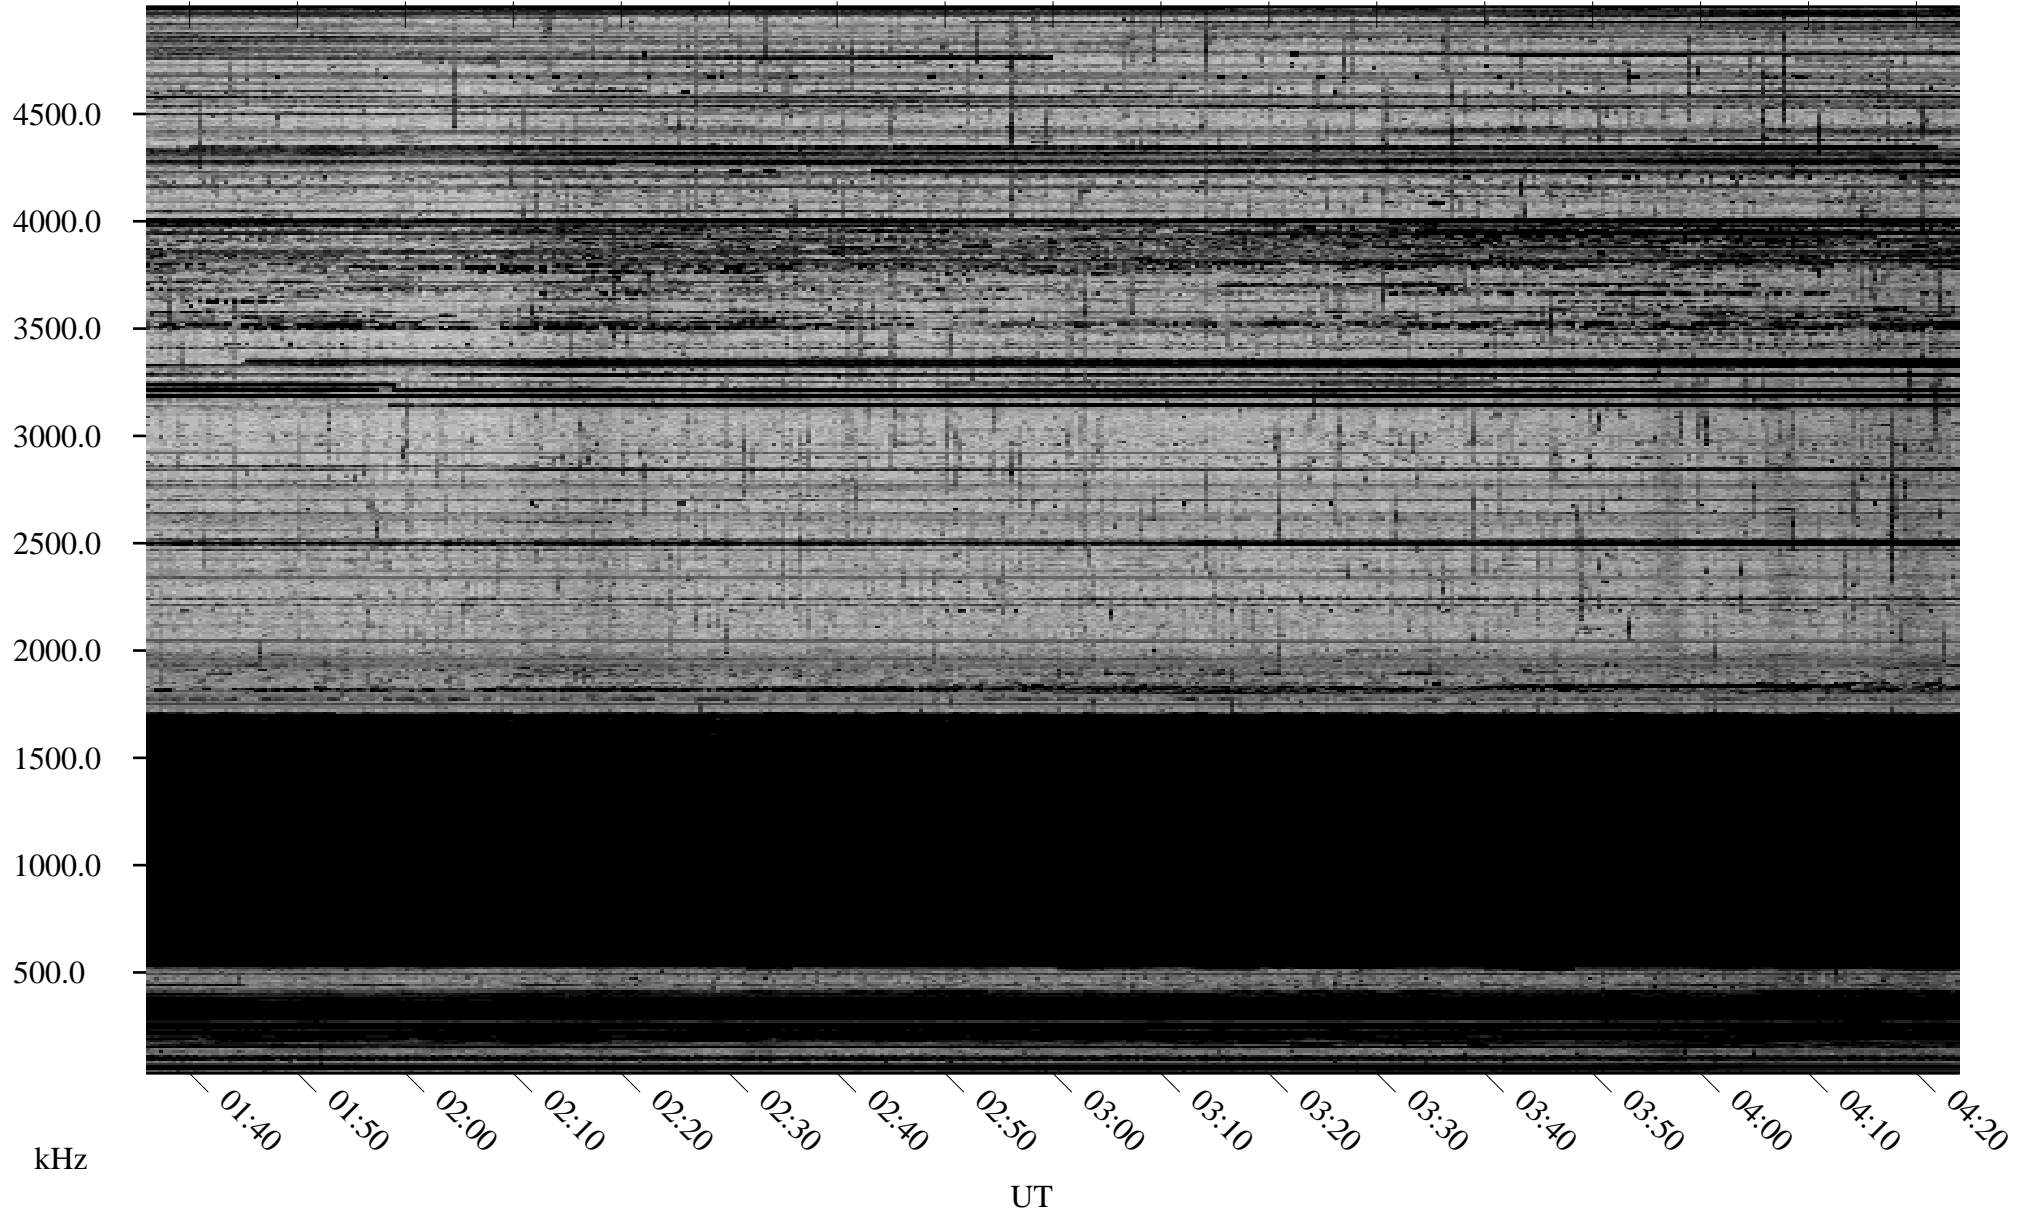

01/18/2010 Churchill, Manitoba

Linear Scale Black = 161 White = 15

ch10018l.r00SUm max_12

Page 1

01/18/2010 Churchill, Manitoba

Linear Scale Black = 161 White = 15

ch10018l.r00SUm max_12

Page 2

01/19/2010 Churchill, Manitoba

Linear Scale Black = 161 White = 15

ch10018l.r00SUm max_12

Page 3

01/19/2010 Churchill, Manitoba

Linear Scale Black = 161 White = 15

ch10018l.r00SUm max_12

Page 4

01/19/2010 Churchill, Manitoba

Linear Scale Black = 161 White = 15

ch10018l.r00SUm max_12

Page 5

01/19/2010 Churchill, Manitoba

Linear Scale Black = 161 White = 15

ch10018l.r00SUm max_12

Page 6

01/19/2010 Churchill, Manitoba

Linear Scale Black = 161 White = 15

ch10018l.r00SUm max_12

Page 7

01/19/2010 Churchill, Manitoba

Linear Scale Black = 161 White = 15

ch10018l.r00SUm max_12