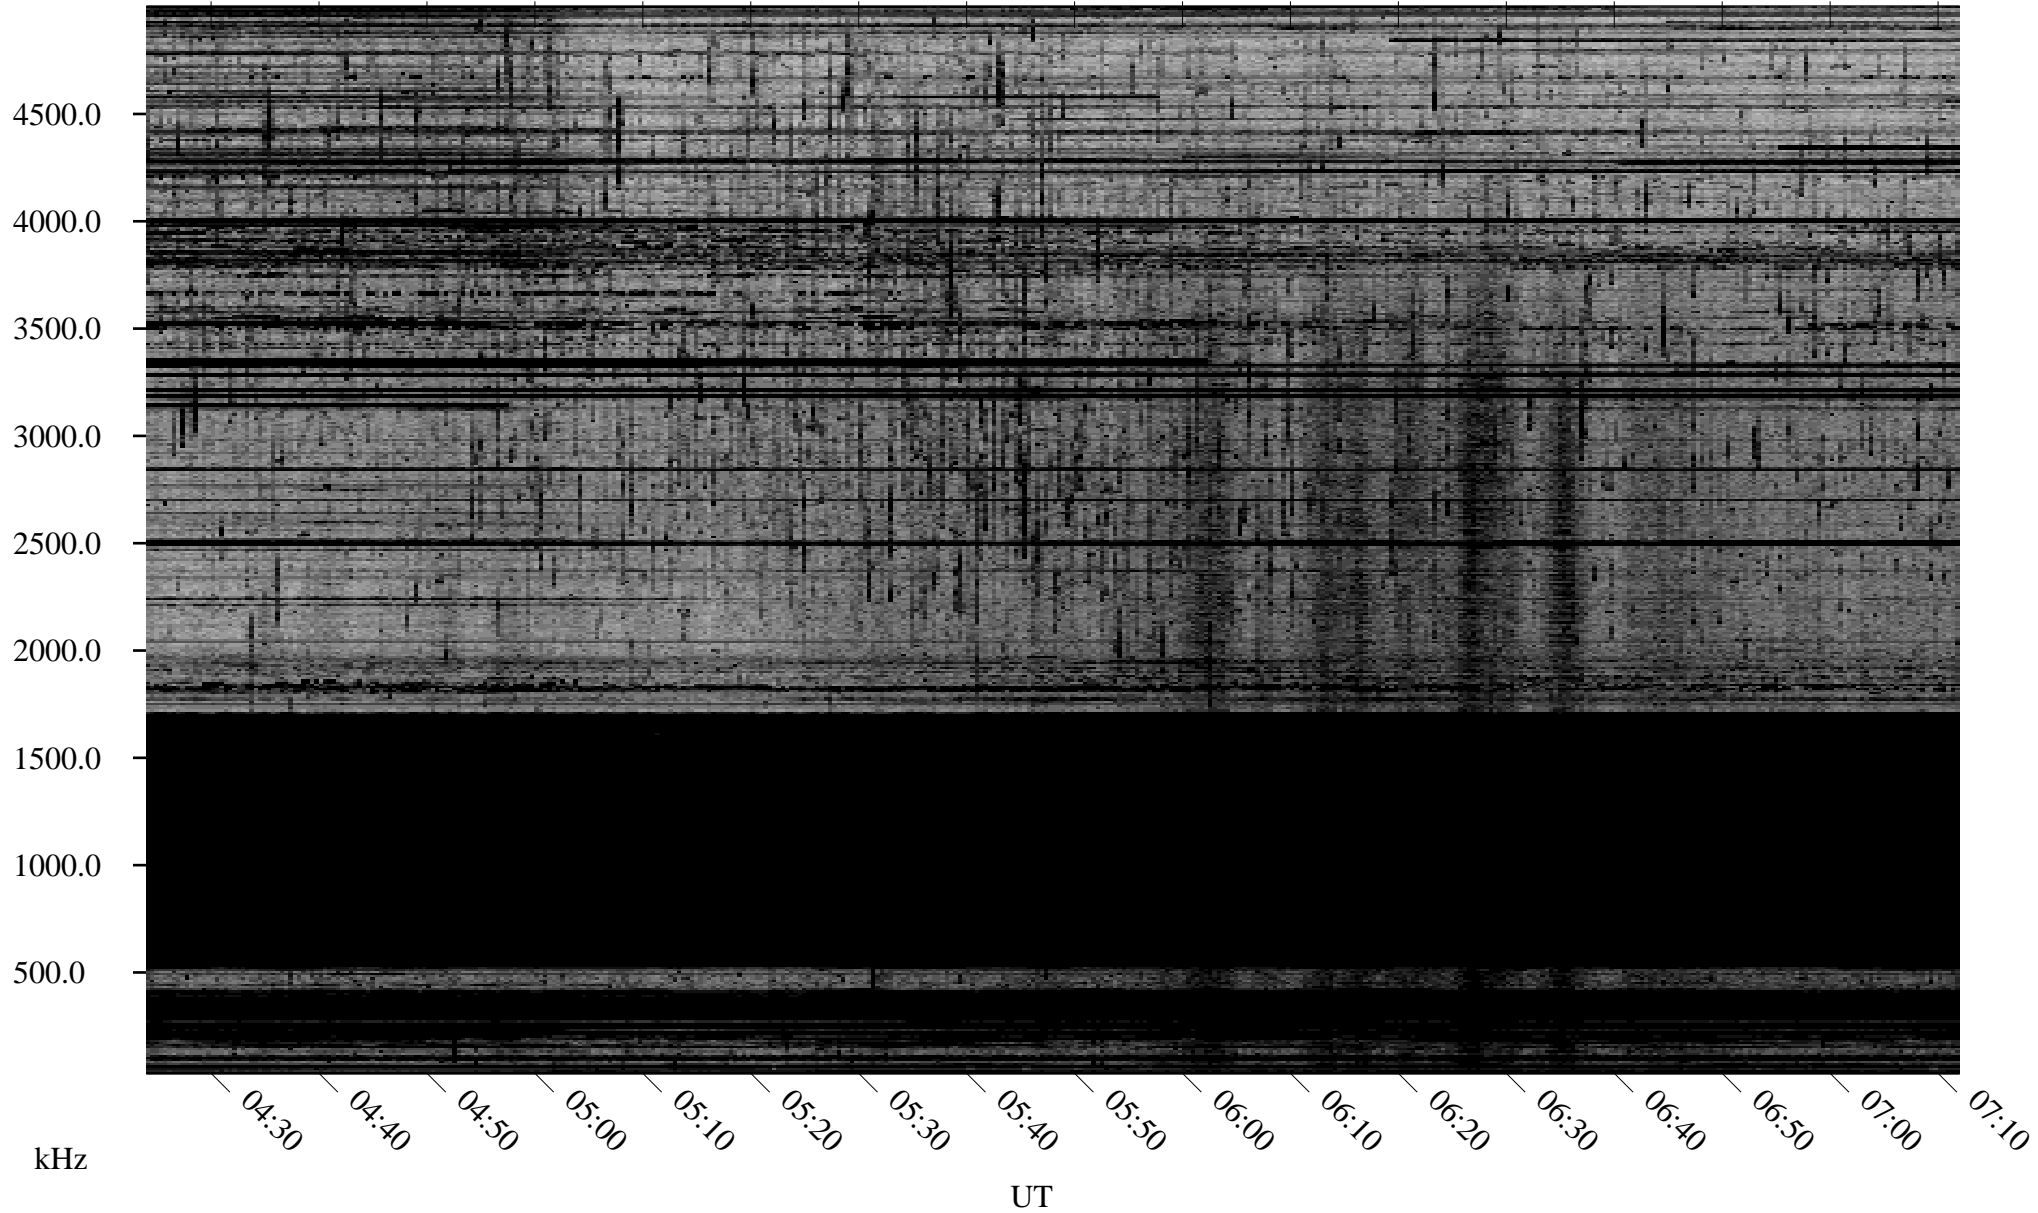

01/18/2010 Churchill, Manitoba

Linear Scale Black = 161 White = 15

ch10018l.r00SUm max_12

Page 1

01/18/2010 Churchill, Manitoba

Linear Scale Black = 161 White = 15

ch10018l.r00SUm max_12

Page 2

01/19/2010 Churchill, Manitoba

Linear Scale Black = 161 White = 15

ch10018l.r00SUm max_12

Page 3

01/19/2010 Churchill, Manitoba

Linear Scale Black = 161 White = 15

ch10018l.r00SUm max_12

Page 4

01/19/2010 Churchill, Manitoba

Linear Scale Black = 161 White = 15

ch10018l.r00SUm max_12

Page 5

01/19/2010 Churchill, Manitoba

Linear Scale Black = 161 White = 15

ch10018l.r00SUm max_12

Page 6

01/19/2010 Churchill, Manitoba

Linear Scale Black = 161 White = 15

ch10018l.r00SUm max_12

Page 7

01/19/2010 Churchill, Manitoba

Linear Scale Black = 161 White = 15

ch10018l.r00SUm max_12