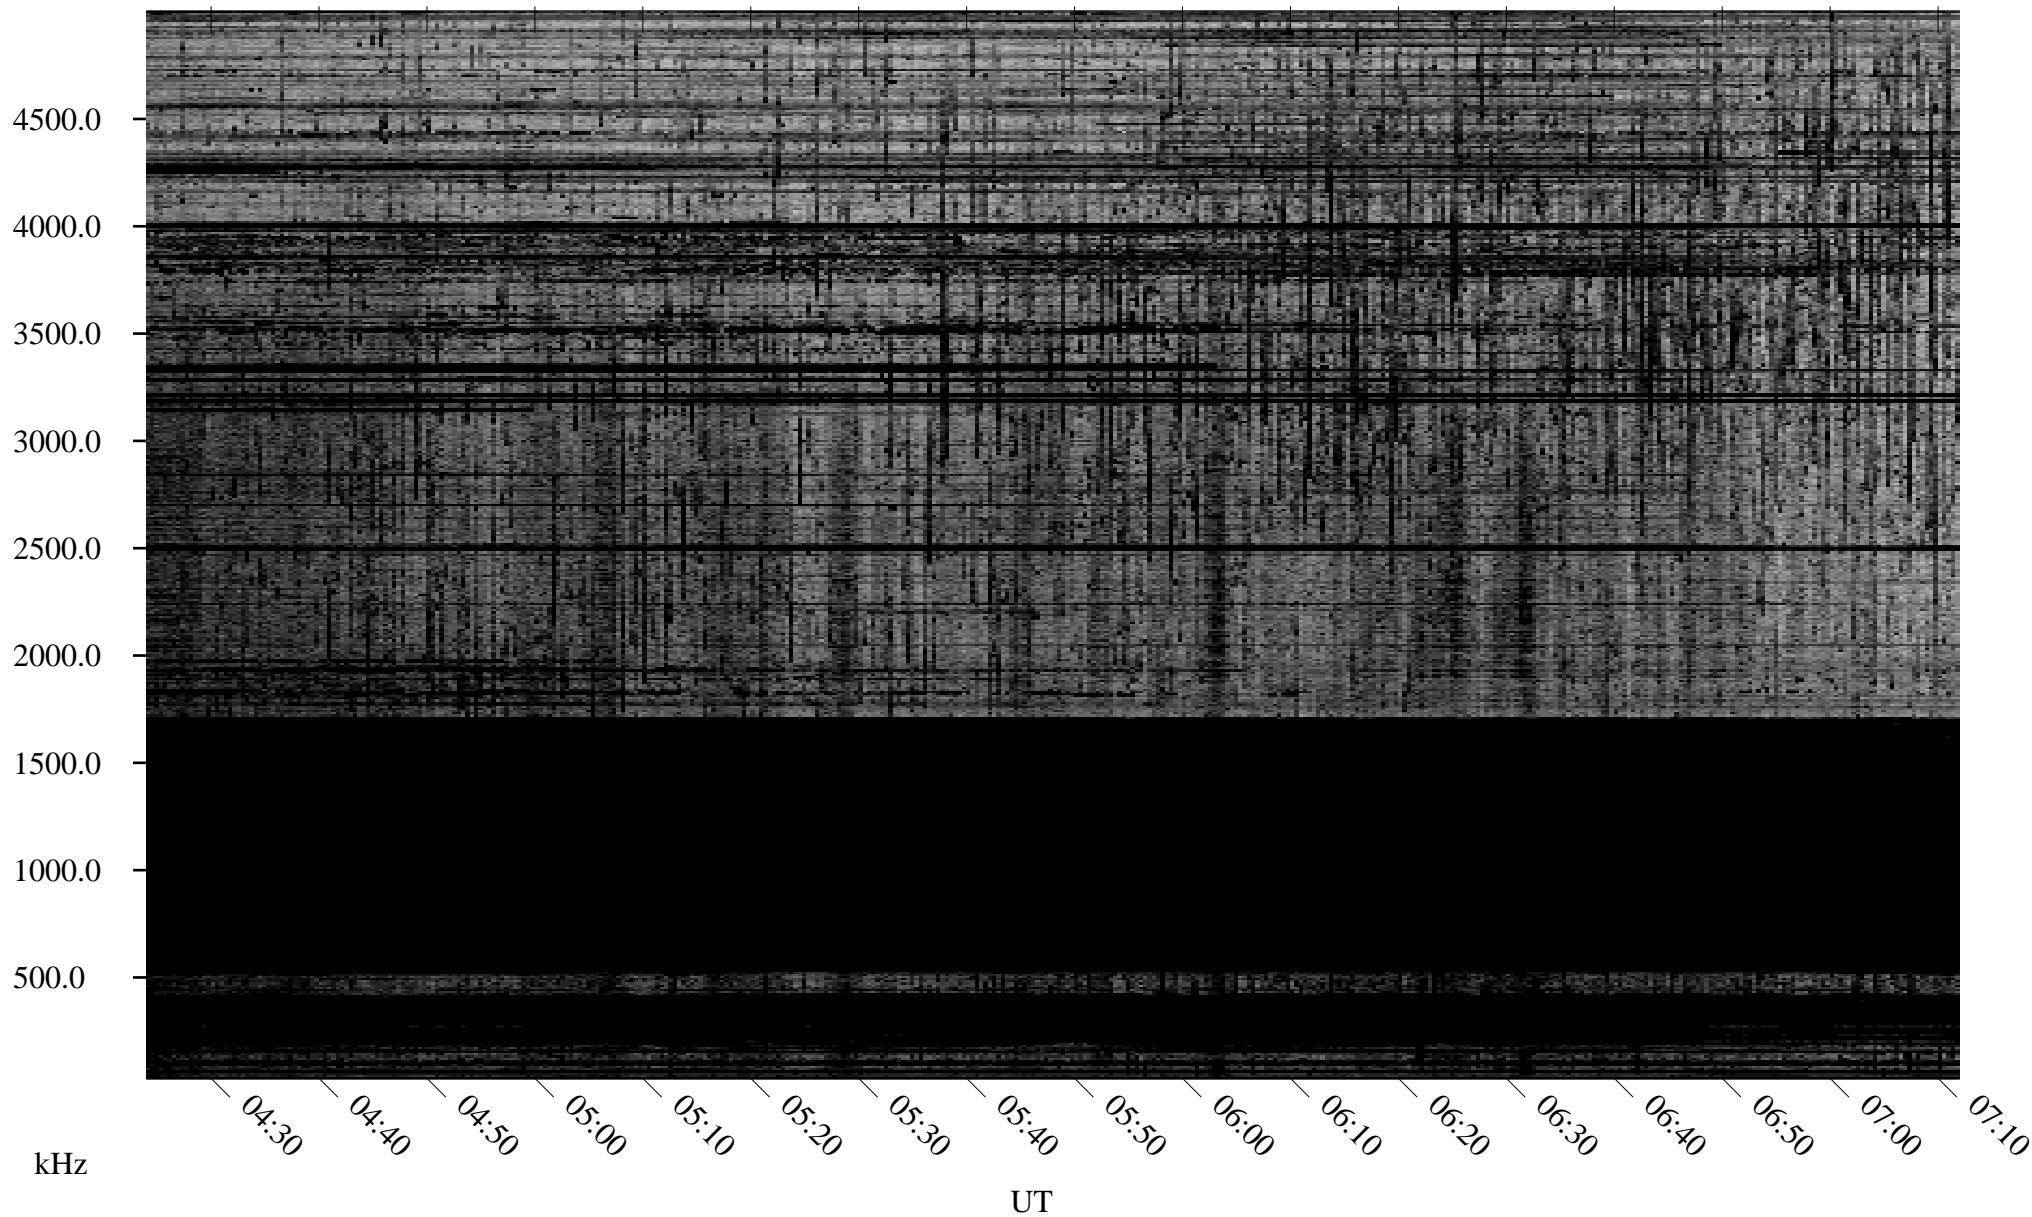

01/19/2010 Churchill, Manitoba

Linear Scale Black = 161 White = 15

ch10019l.r00SUm max_12

Page 1

01/19/2010 Churchill, Manitoba

Linear Scale Black = 161 White = 15

ch10019l.r00SUm max_12

Page 2

01/20/2010 Churchill, Manitoba

Linear Scale Black = 161 White = 15

ch10019l.r00SUm max_12

Page 3

01/20/2010 Churchill, Manitoba

Linear Scale Black = 161 White = 15

ch10019l.r00SUm max_12

Page 4

01/20/2010 Churchill, Manitoba

Linear Scale Black = 161 White = 15

ch10019l.r00SUm max_12

Page 5

01/20/2010 Churchill, Manitoba

Linear Scale Black = 161 White = 15

ch10019l.r00SUm max_12

Page 6

01/20/2010 Churchill, Manitoba

Linear Scale Black = 161 White = 15

ch10019l.r00SUm max_12

Page 7

01/20/2010 Churchill, Manitoba

Linear Scale Black = 161 White = 15

ch10019l.r00SUm max_12