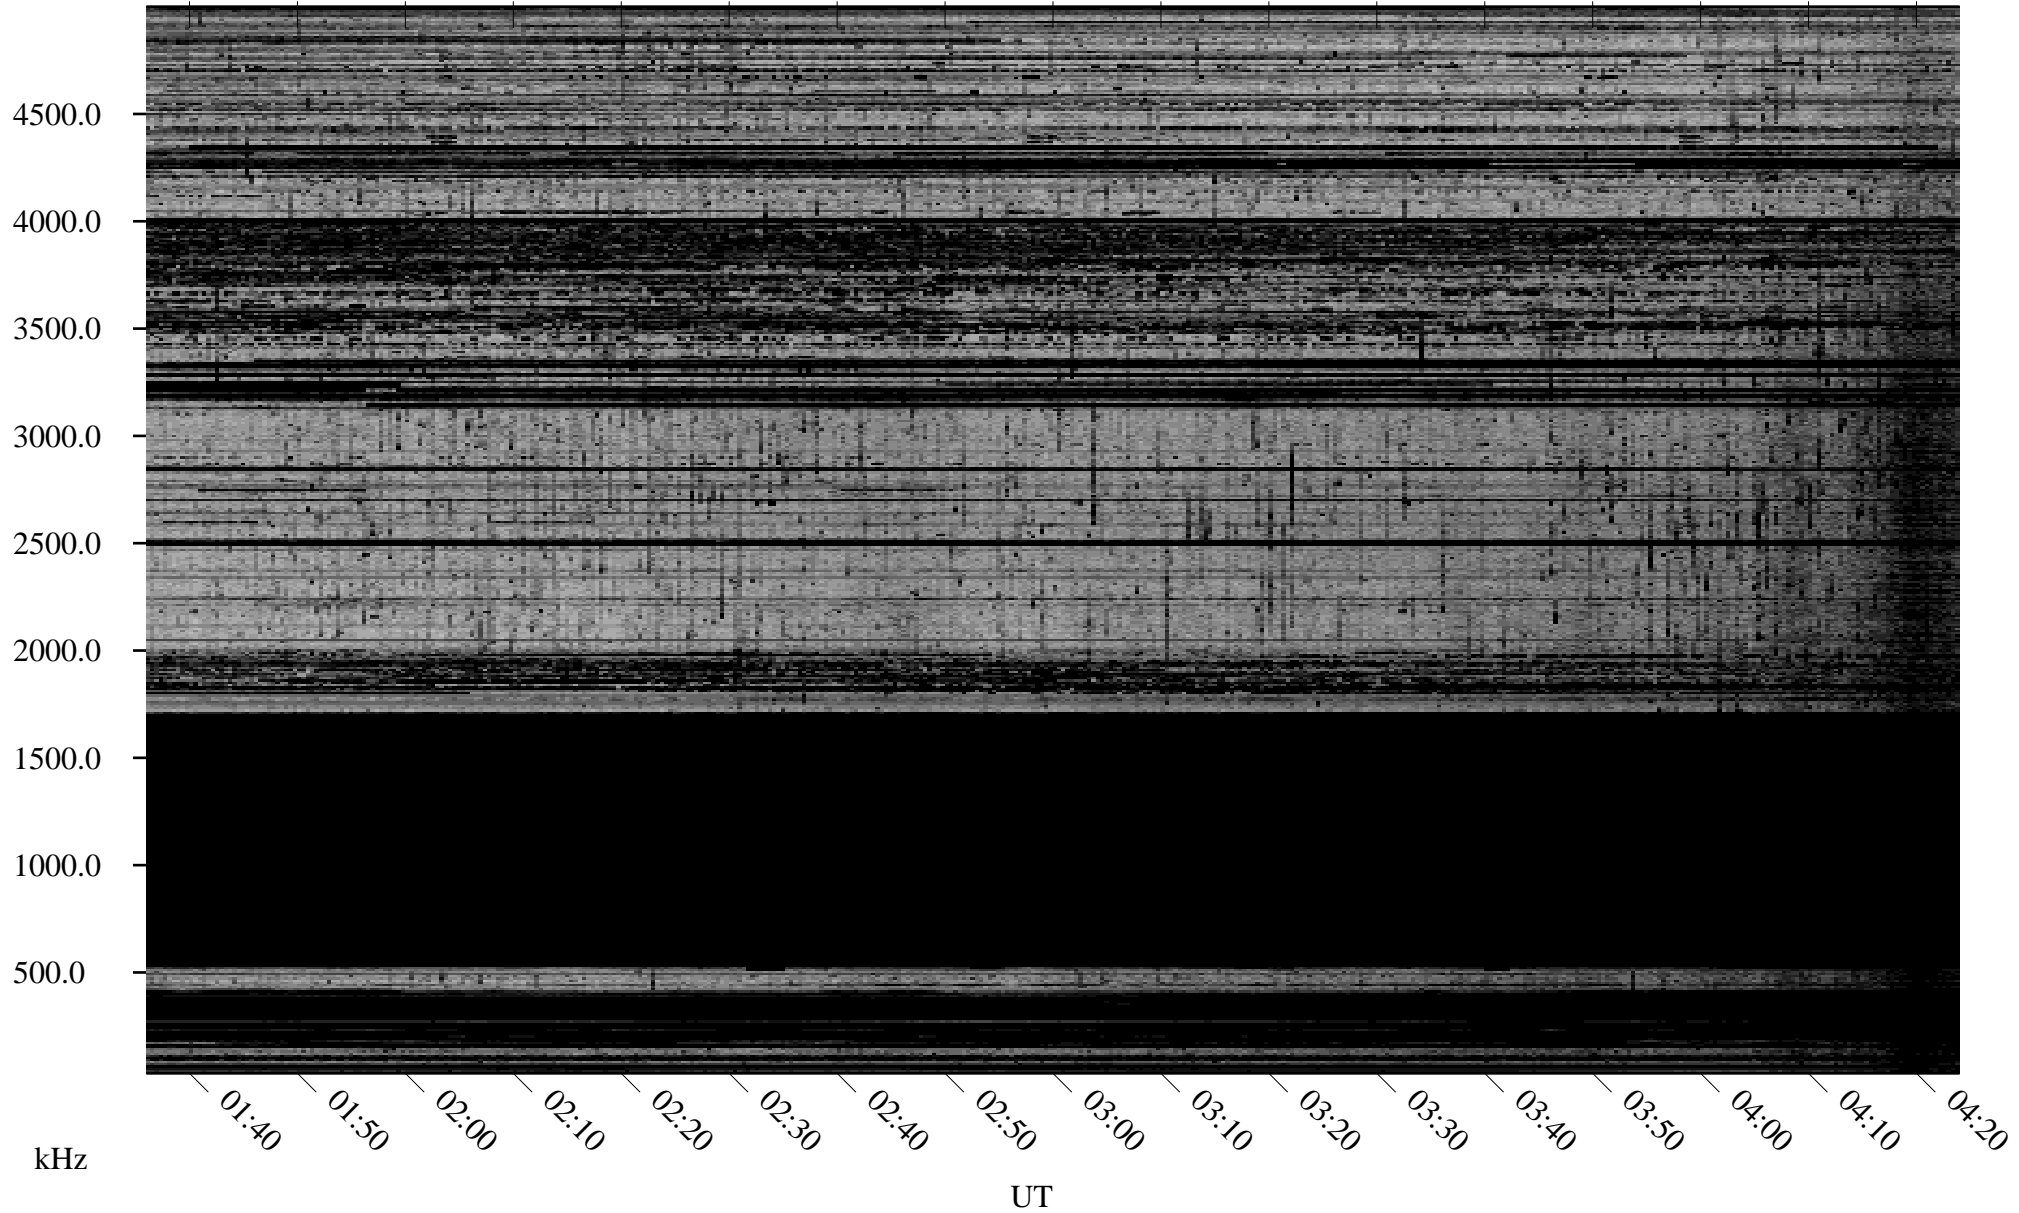

01/19/2010 Churchill, Manitoba

Linear Scale Black = 161 White = 15

ch10019l.r00SUm max_12

Page 1

01/19/2010 Churchill, Manitoba

Linear Scale Black = 161 White = 15

ch10019l.r00SUm max_12

Page 2

01/20/2010 Churchill, Manitoba

Linear Scale Black = 161 White = 15

ch10019l.r00SUm max_12

Page 3

01/20/2010 Churchill, Manitoba

Linear Scale Black = 161 White = 15

ch10019l.r00SUm max_12

Page 4

01/20/2010 Churchill, Manitoba

Linear Scale Black = 161 White = 15

ch10019l.r00SUm max_12

Page 5

01/20/2010 Churchill, Manitoba

Linear Scale Black = 161 White = 15

ch10019l.r00SUm max_12

Page 6

01/20/2010 Churchill, Manitoba

Linear Scale Black = 161 White = 15

ch10019l.r00SUm max_12

Page 7

01/20/2010 Churchill, Manitoba

Linear Scale Black = 161 White = 15

ch10019l.r00SUm max_12