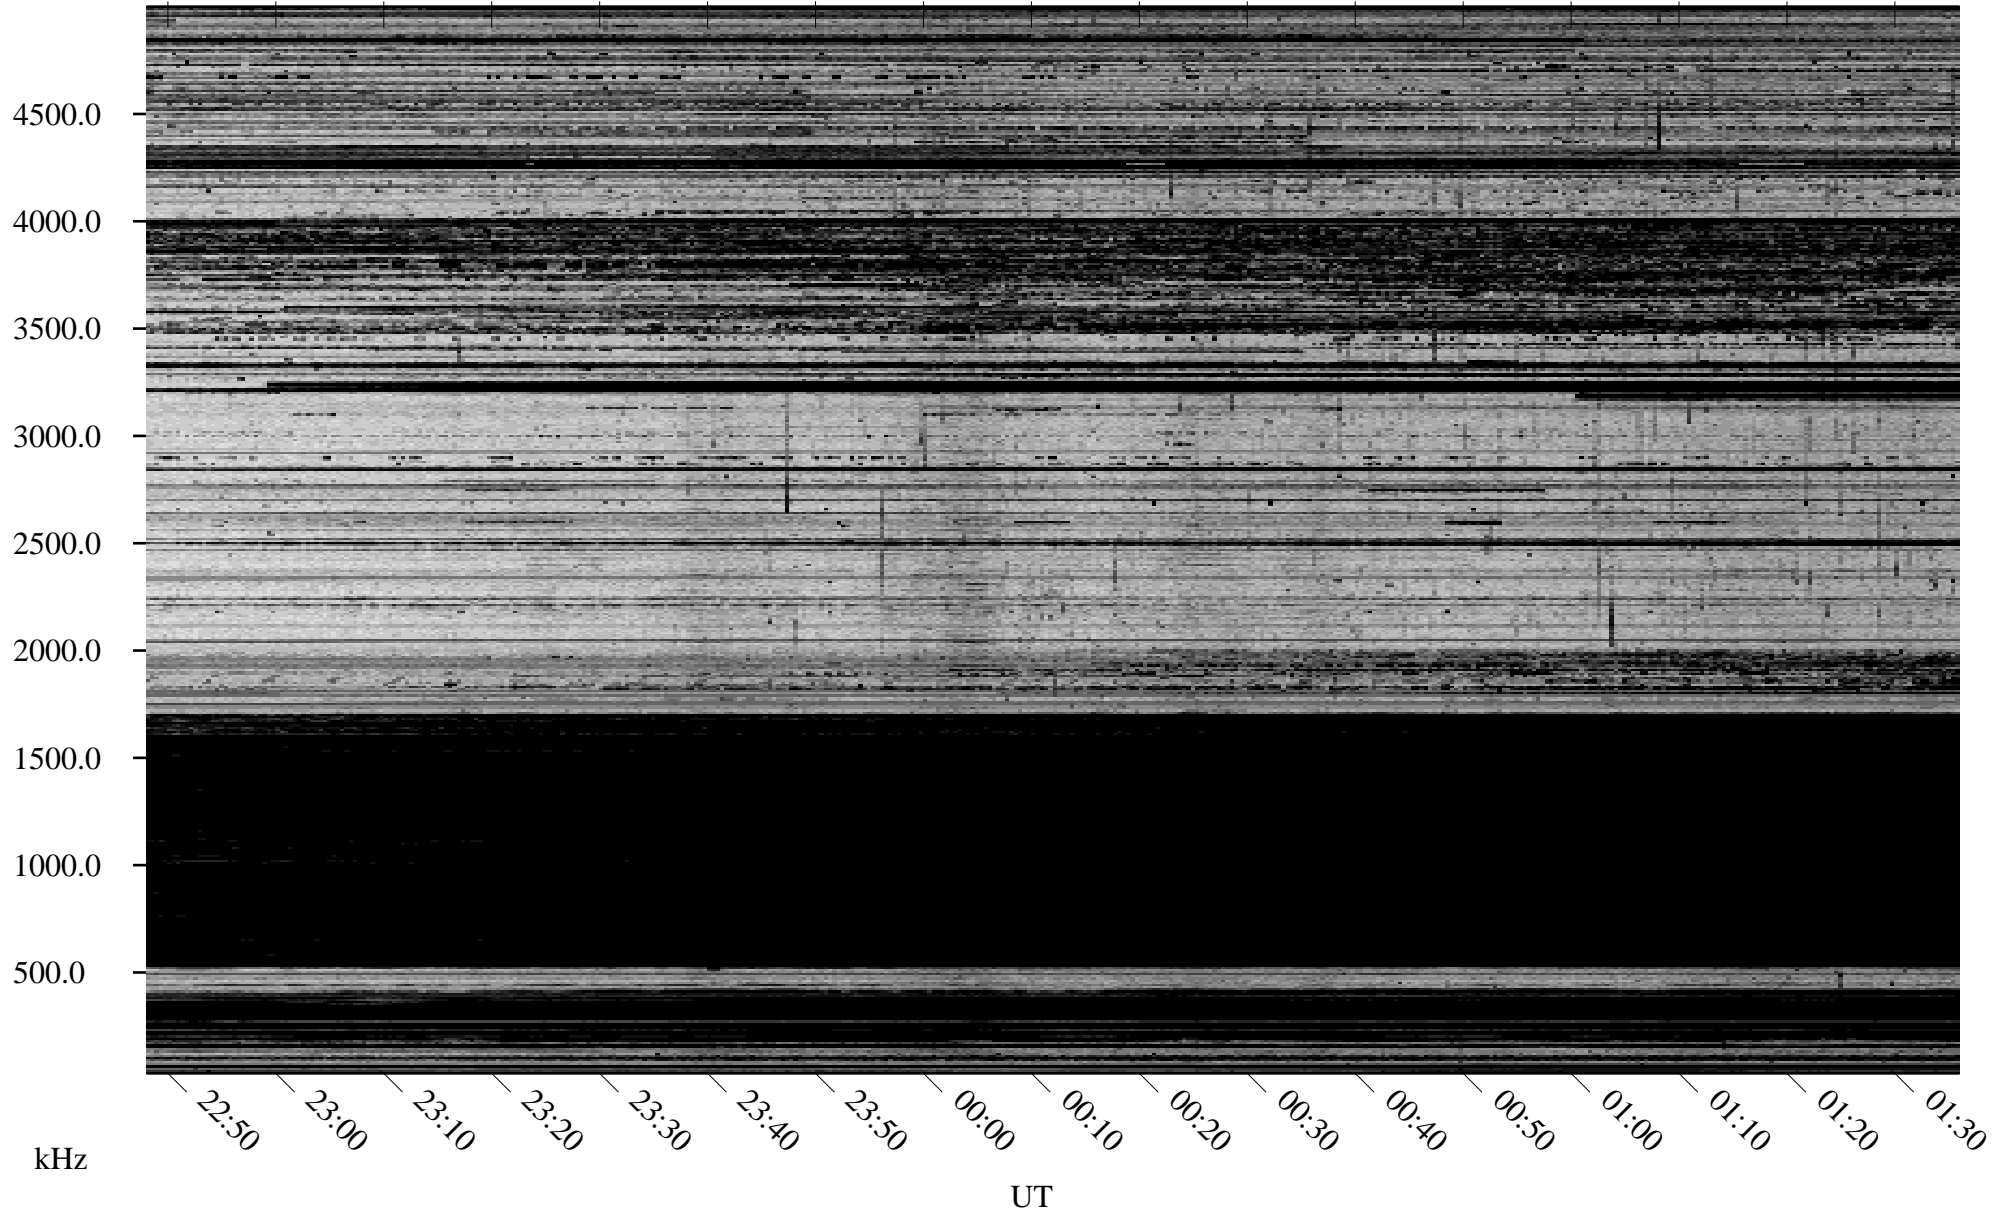

01/19/2010 Churchill, Manitoba

Linear Scale Black = 161 White = 15

ch10019l.r00SUm max_12

Page 1

01/19/2010 Churchill, Manitoba

Linear Scale Black = 161 White = 15

ch10019l.r00SUm max_12

Page 2

01/20/2010 Churchill, Manitoba

Linear Scale Black = 161 White = 15

ch10019l.r00SUm max_12

Page 3

01/20/2010 Churchill, Manitoba

Linear Scale Black = 161 White = 15

ch10019l.r00SUm max_12

Page 4

01/20/2010 Churchill, Manitoba

Linear Scale Black = 161 White = 15

ch10019l.r00SUm max_12

Page 5

01/20/2010 Churchill, Manitoba

Linear Scale Black = 161 White = 15

ch10019l.r00SUm max_12

Page 6

01/20/2010 Churchill, Manitoba

Linear Scale Black = 161 White = 15

ch10019l.r00SUm max_12

Page 7

01/20/2010 Churchill, Manitoba

Linear Scale Black = 161 White = 15

ch10019l.r00SUm max_12