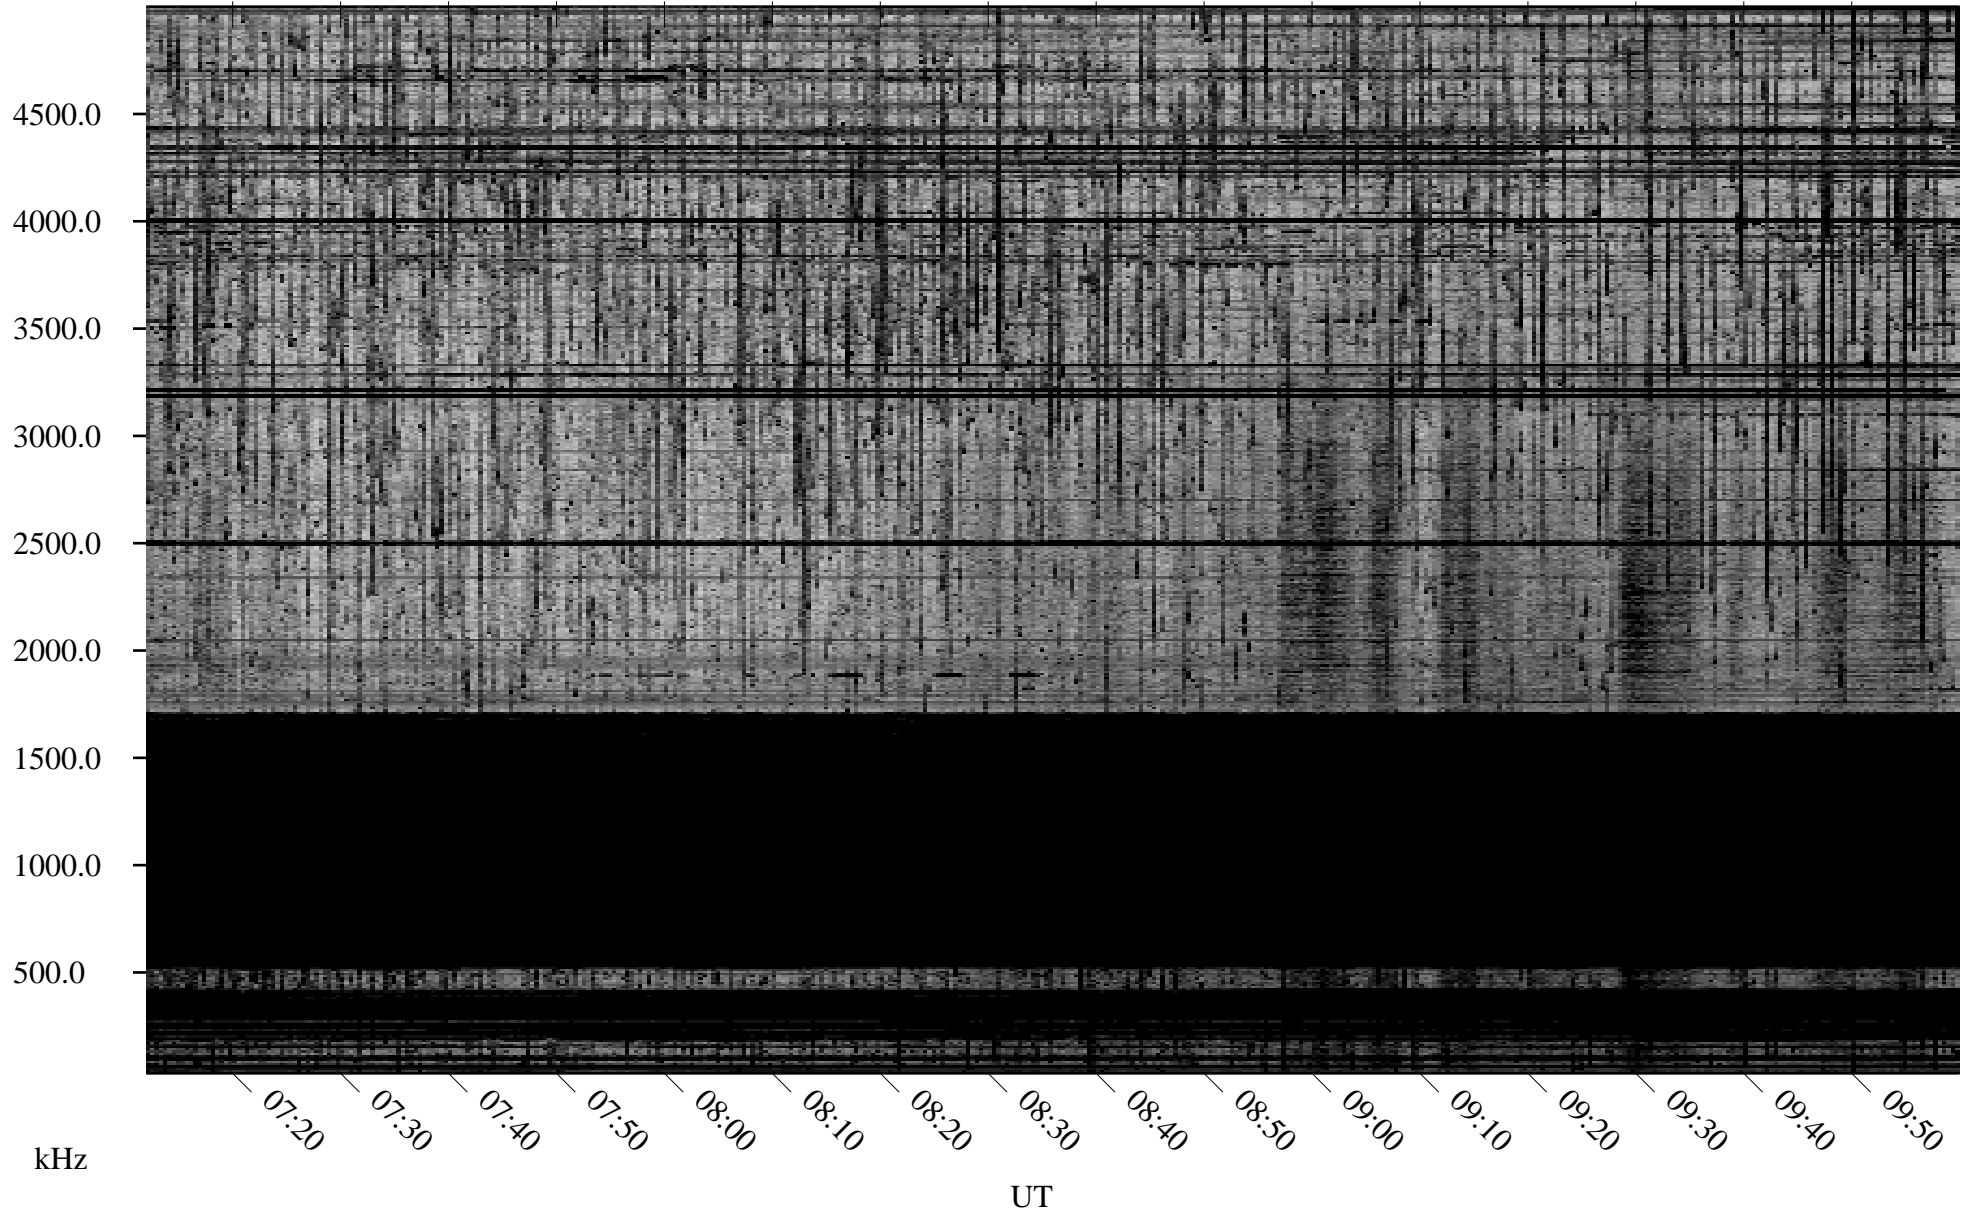

01/19/2010 Churchill, Manitoba

Linear Scale Black = 161 White = 15

ch10019l.r00SUm max_12

Page 1

01/19/2010 Churchill, Manitoba

Linear Scale Black = 161 White = 15

ch10019l.r00SUm max_12

Page 2

01/20/2010 Churchill, Manitoba

Linear Scale Black = 161 White = 15

ch10019l.r00SUm max_12

Page 3

01/20/2010 Churchill, Manitoba

Linear Scale Black = 161 White = 15

ch10019l.r00SUm max_12

Page 4

01/20/2010 Churchill, Manitoba

Linear Scale Black = 161 White = 15

ch10019l.r00SUm max_12

Page 5

01/20/2010 Churchill, Manitoba

Linear Scale Black = 161 White = 15

ch10019l.r00SUm max_12

Page 6

01/20/2010 Churchill, Manitoba

Linear Scale Black = 161 White = 15

ch10019l.r00SUm max_12

Page 7

01/20/2010 Churchill, Manitoba

Linear Scale Black = 161 White = 15

ch10019l.r00SUm max_12