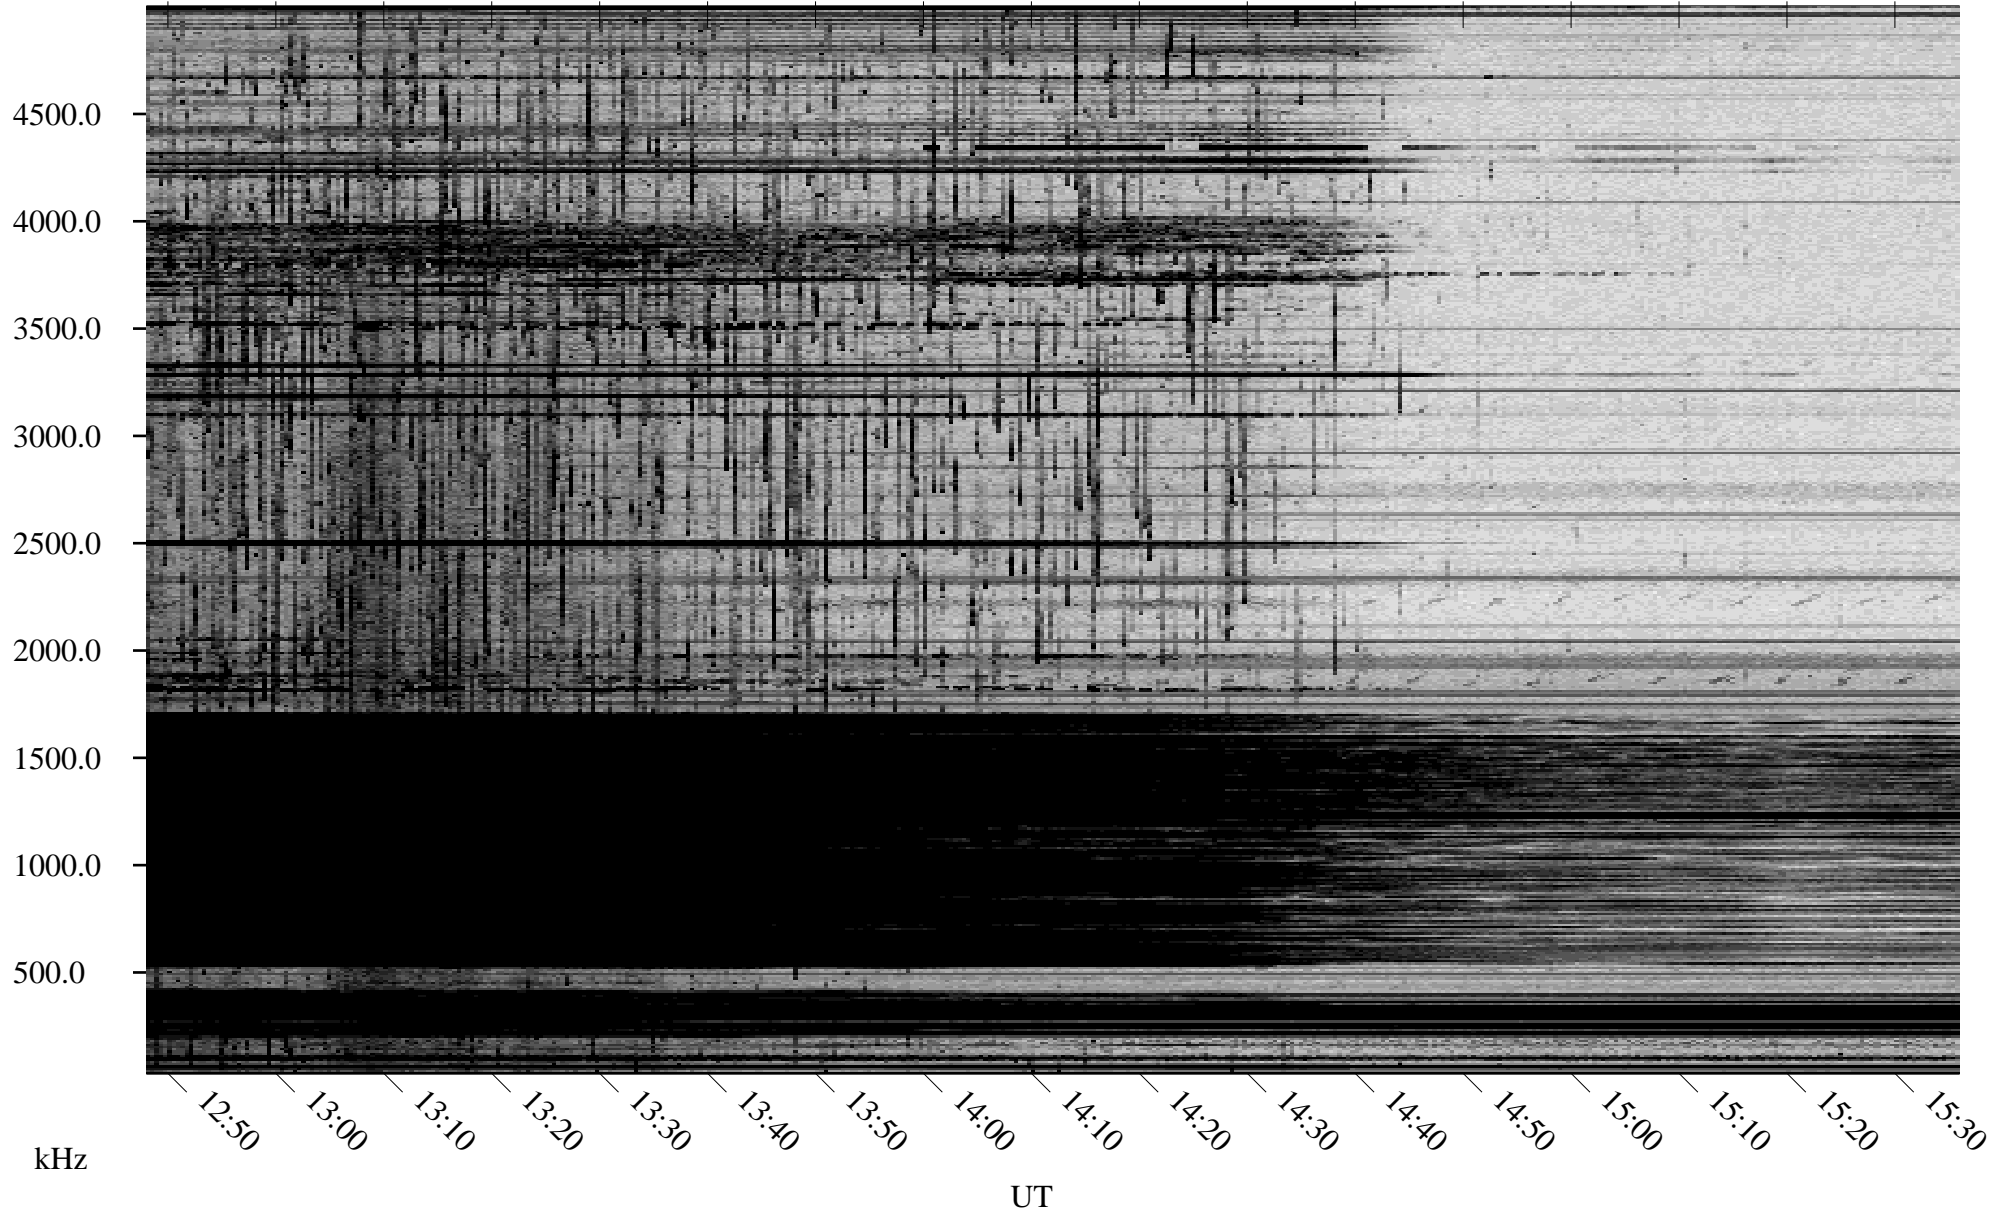

01/19/2010 Churchill, Manitoba

Linear Scale Black = 161 White = 15

ch10019l.r00SUm max_12

Page 1

01/19/2010 Churchill, Manitoba

Linear Scale Black = 161 White = 15

ch10019l.r00SUm max_12

Page 2

01/20/2010 Churchill, Manitoba

Linear Scale Black = 161 White = 15

ch10019l.r00SUm max_12

Page 3

01/20/2010 Churchill, Manitoba

Linear Scale Black = 161 White = 15

ch10019l.r00SUm max_12

Page 4

01/20/2010 Churchill, Manitoba

Linear Scale Black = 161 White = 15

ch10019l.r00SUm max_12

Page 5

01/20/2010 Churchill, Manitoba

Linear Scale Black = 161 White = 15

ch10019l.r00SUm max_12

Page 6

01/20/2010 Churchill, Manitoba

Linear Scale Black = 161 White = 15

ch10019l.r00SUm max_12

Page 7

01/20/2010 Churchill, Manitoba

Linear Scale Black = 161 White = 15

ch10019l.r00SUm max_12