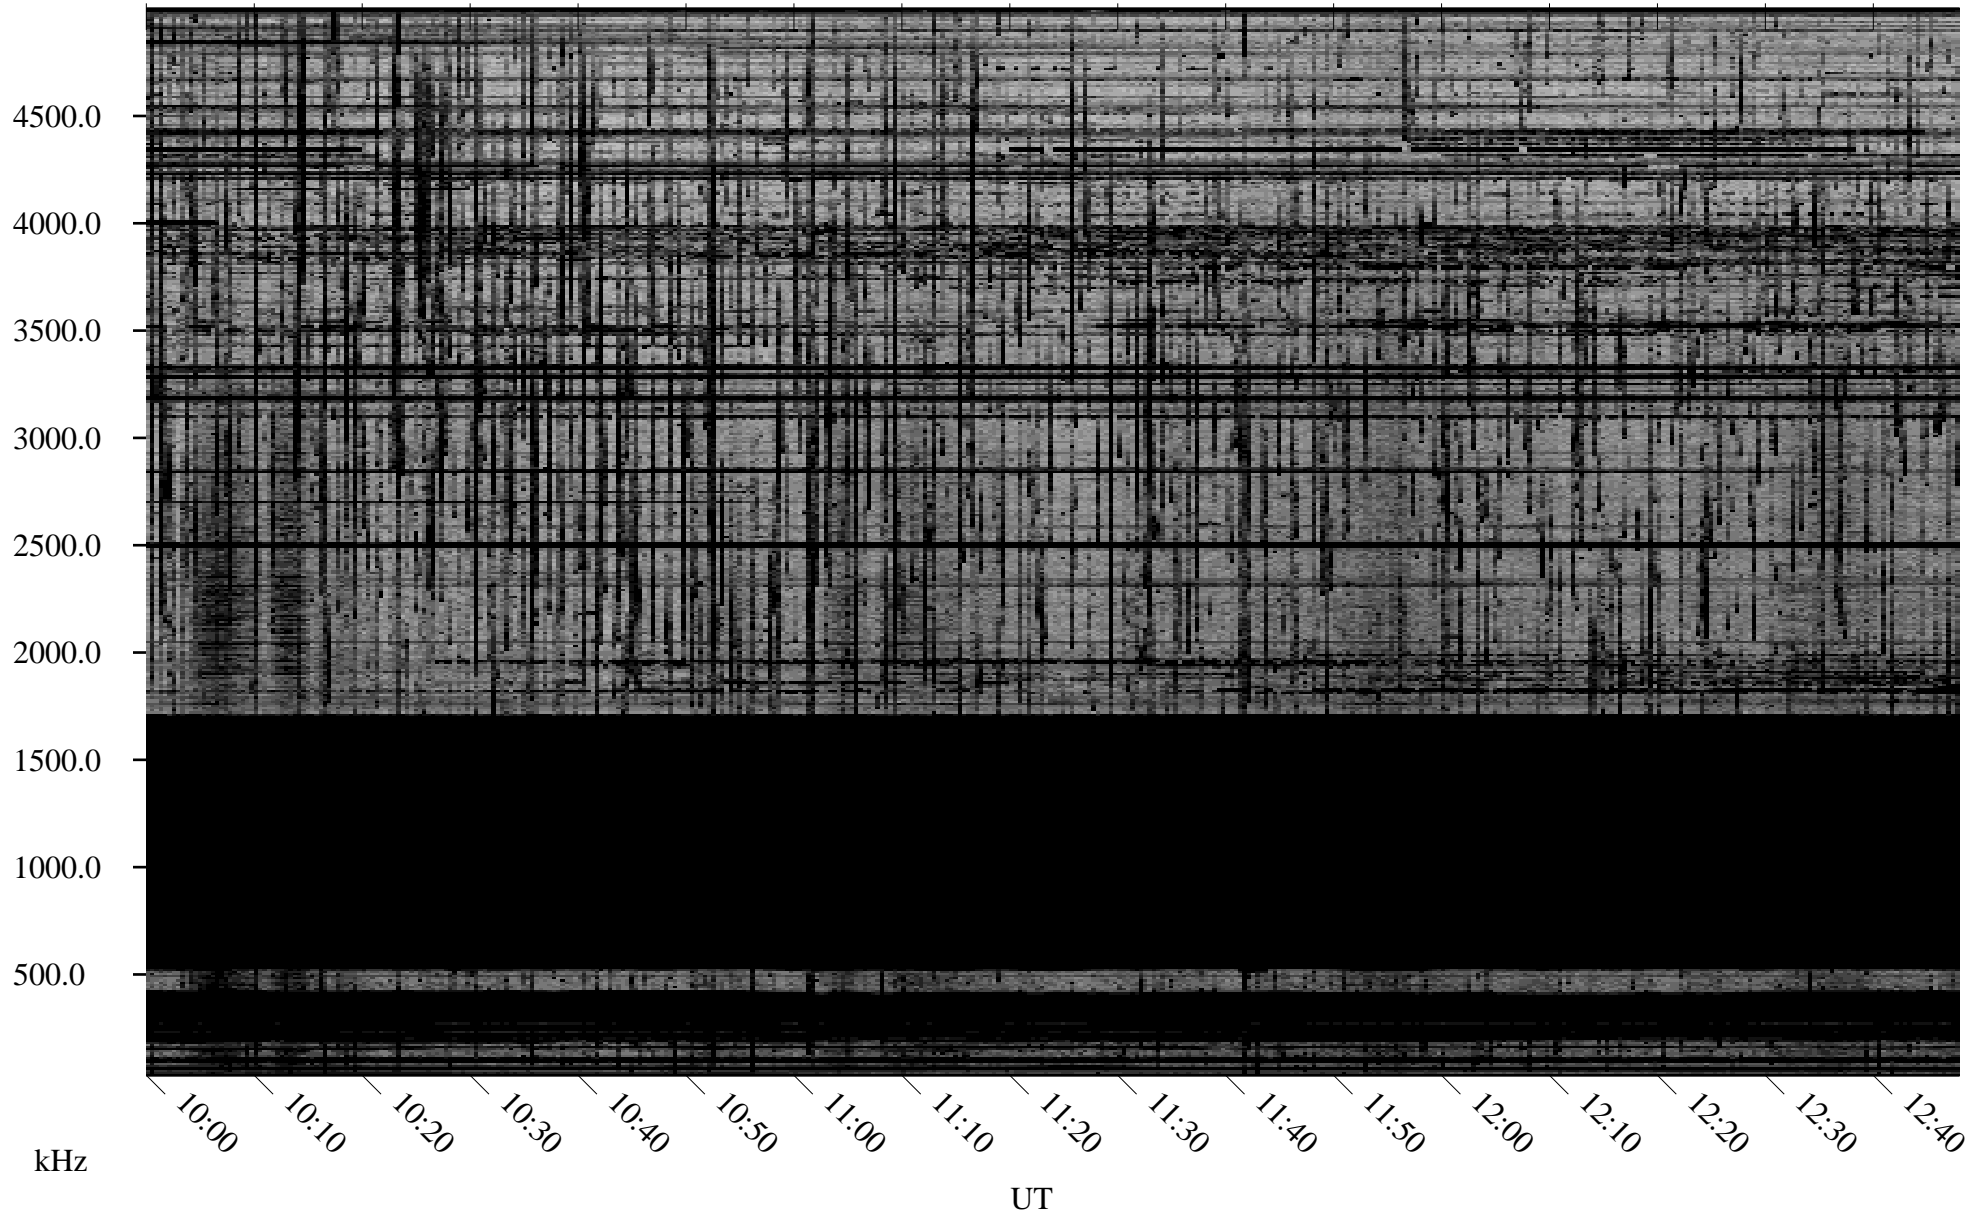

01/19/2010 Churchill, Manitoba

Linear Scale Black = 161 White = 15

ch10019l.r00SUm max_12

Page 1

01/19/2010 Churchill, Manitoba

Linear Scale Black = 161 White = 15

ch10019l.r00SUm max_12

Page 2

01/20/2010 Churchill, Manitoba

Linear Scale Black = 161 White = 15

ch10019l.r00SUm max_12

Page 3

01/20/2010 Churchill, Manitoba

Linear Scale Black = 161 White = 15

ch10019l.r00SUm max_12

Page 4

01/20/2010 Churchill, Manitoba

Linear Scale Black = 161 White = 15

ch10019l.r00SUm max_12

Page 5

01/20/2010 Churchill, Manitoba

Linear Scale Black = 161 White = 15

ch10019l.r00SUm max_12

Page 6

01/20/2010 Churchill, Manitoba

Linear Scale Black = 161 White = 15

ch10019l.r00SUm max_12

Page 7

01/20/2010 Churchill, Manitoba

Linear Scale Black = 161 White = 15

ch10019l.r00SUm max_12